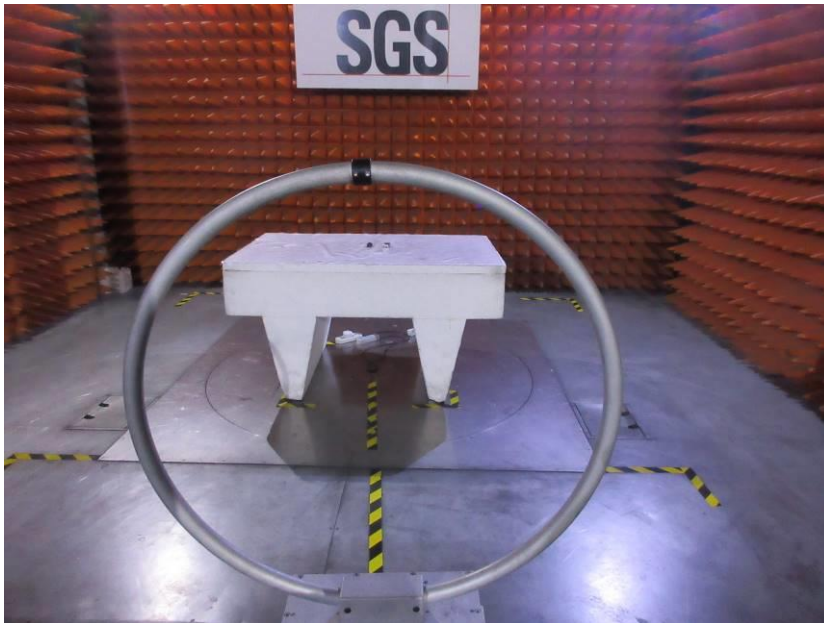

2 EQUIPMENT UNDER TEST PICTURES

2.1 Spurious emissions

9kHz-30MHz