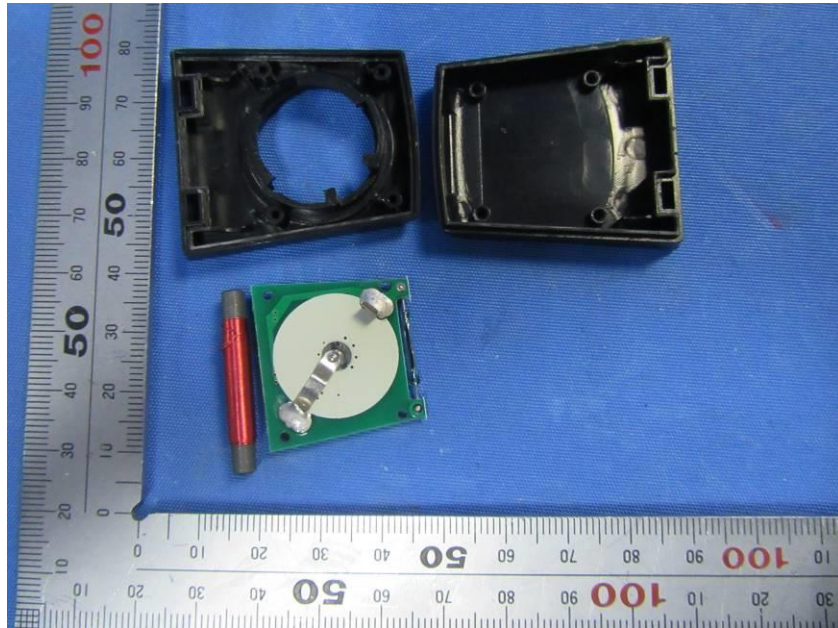

## **Internal Photos**

<b>Applicant:</b>	Pacific Cycle
<b>Address of Applicant:</b>	4902 Hammersley Road, Madison, WI 53711
<b>Equipment Under Test (EUT):</b>	
<b>Product Name:</b>	Chg 18 Function Wireless Cycle Computer
<b>Model No.:</b>	CG79651