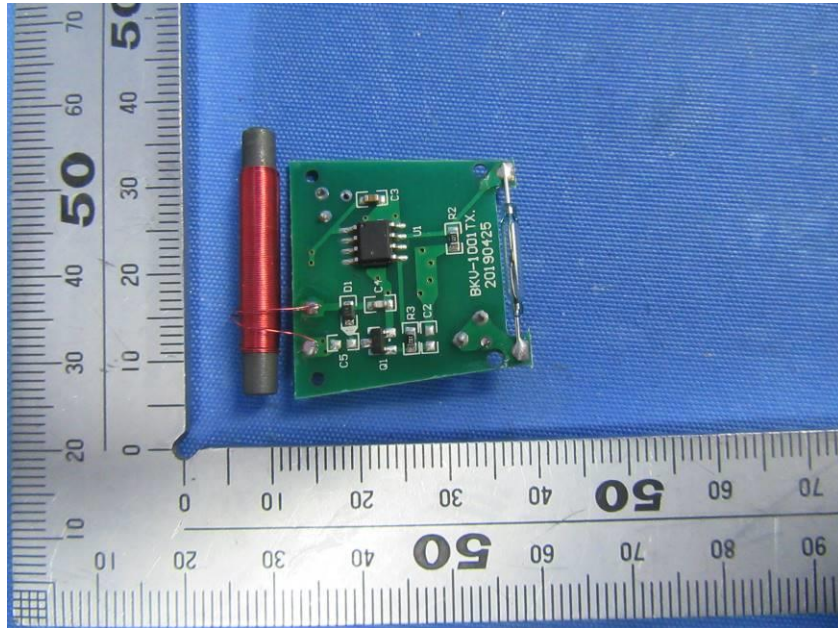

## **Internal Photos**

<b>Applicant:</b>	Pacific Cycle
<b>Address of Applicant:</b>	4902 Hammersley Road, Madison, WI 53711
<b>Equipment Under Test (EUT):</b>	
<b>Product Name:</b>	Chg 18 Function Wireless Cycle Computer
<b>Model No.:</b>	CG79651