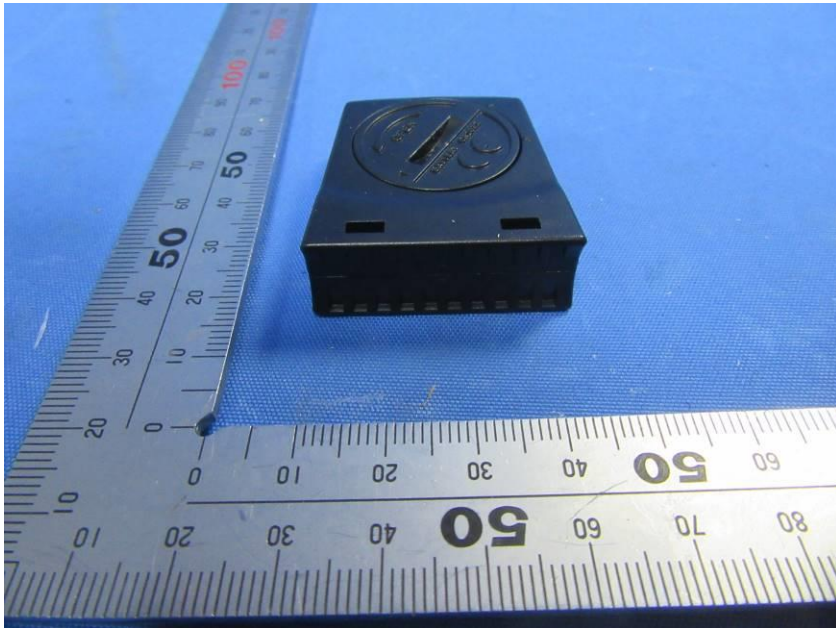

## **External Photos**

<b>Applicant:</b>	Pacific Cycle
<b>Address of Applicant:</b>	4902 Hammersley Road, Madison, WI 53711
<b>Equipment Under Test (EUT):</b>	
<b>Product Name:</b>	Chg 18 Function Wireless Cycle Computer
<b>Model No.:</b>	CG79651