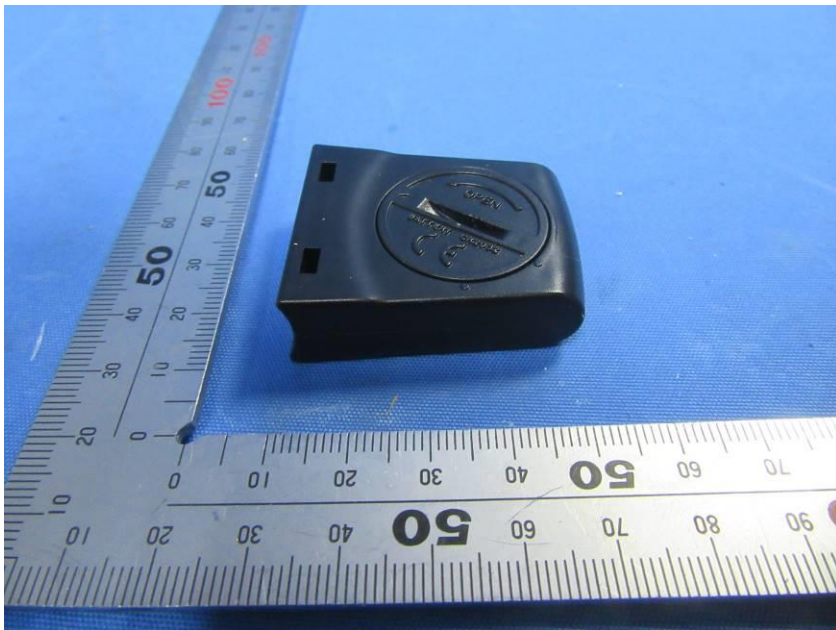

## **External Photos**

<b>Applicant:</b>	Pacific Cycle
<b>Address of Applicant:</b>	4902 Hammersley Road, Madison, WI 53711
<b>Equipment Under Test (EUT):</b>	
<b>Product Name:</b>	Chg 18 Function Wireless Cycle Computer
<b>Model No.:</b>	CG79651