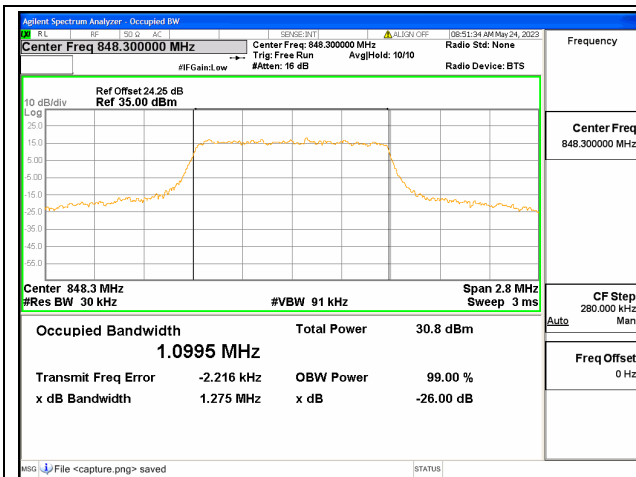

Band26 Part22 / 1.4MHz / 64QAM/ Low CH

Band26 Part22 / 1.4MHz / QPSK/ Mid CH

Band26 Part22 / 1.4MHz / 16QAM/ Mid CH

Band26 Part22 / 1.4MHz / 64QAM/ Mid CH

Band26 Part22 / 1.4MHz / QPSK/ High CH

Band26 Part22 / 1.4MHz / 16QAM/ High CH