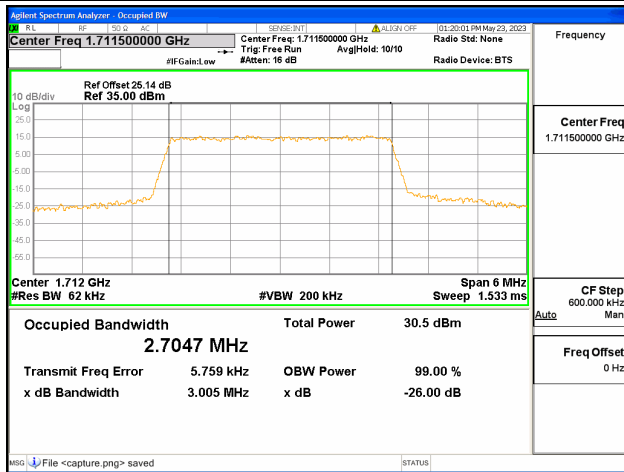

Band66 / 1.4MHz / QPSK/ High CH

Band66 / 1.4MHz / 16QAM/ High CH

Band66 / 1.4MHz / 64QAM/ High CH

Band66 / 3MHz / QPSK/ Low CH

Band66 / 3MHz / 16QAM/ Low CH

Band66 / 3MHz / 64QAM/ Low CH

Band66 / 3MHz / QPSK/ Mid CH