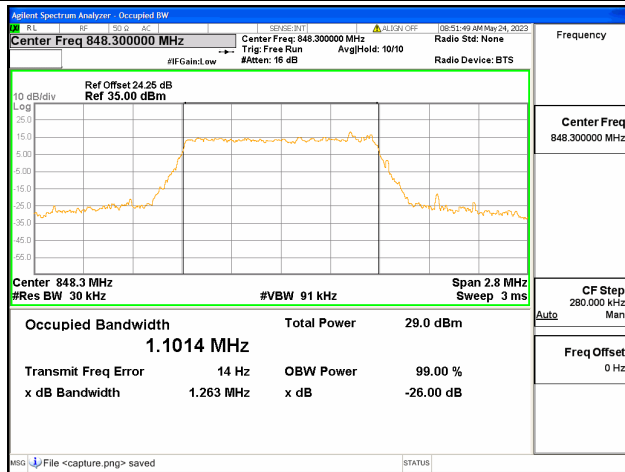

Band26 Part22 / 1.4MHz / 64QAM/ Low CH

Band26 Part22 / 1.4MHz / QPSK/ Mid CH

Band26 Part22 / 1.4MHz / 16QAM/ Mid CH

Band26 Part22 / 1.4MHz / 64QAM/ Mid CH

Band26 Part22 / 1.4MHz / QPSK/ High CH

Band26 Part22 / 1.4MHz / 16QAM/ High CH