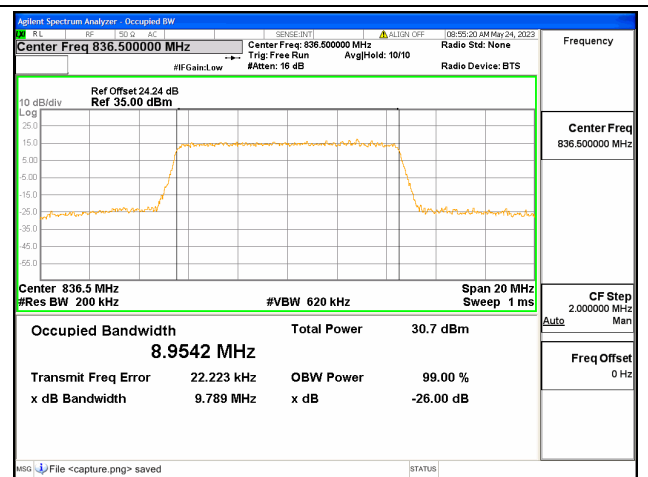

Band26 Part22 / 5MHz / 64QAM/ High CH

Band26 Part22 / 10MHz / QPSK/ Low CH

Band26 Part22 / 10MHz / 16QAM/ Low CH

Band26 Part22 / 10MHz / 64QAM/ Low CH

Band26 Part22 / 10MHz / QPSK/ Mid CH

Band26 Part22 / 10MHz / 16QAM/ Mid CH