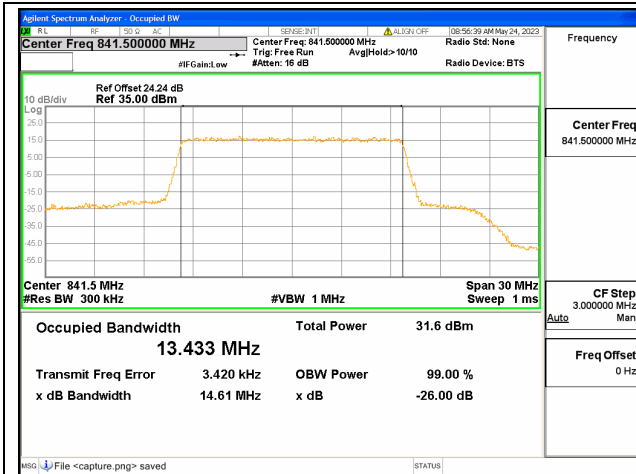

Band26 Part22 / 15MHz / 64QAM/ Low CH

Band26 Part22 / 15MHz / QPSK/ Mid CH

Band26 Part22 / 15MHz / 16QAM/ Mid CH

Band26 Part22 / 15MHz / 64QAM/ Mid CH

Band26 Part22 / 15MHz / QPSK / High CH

Band26 Part22 / 15MHz / 16QAM / High CH