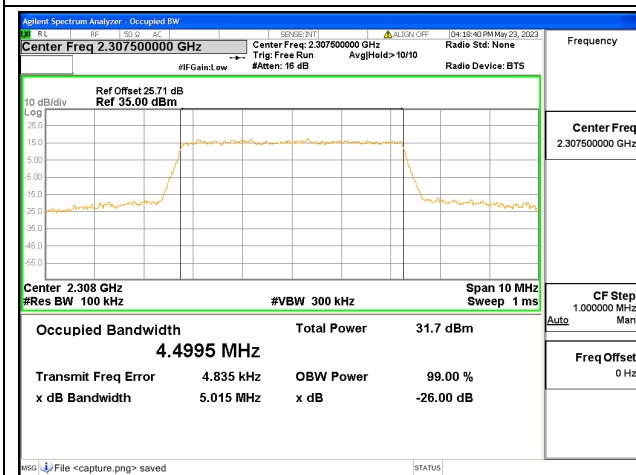

Band30 / 5MHz / QPSK/ Low CH