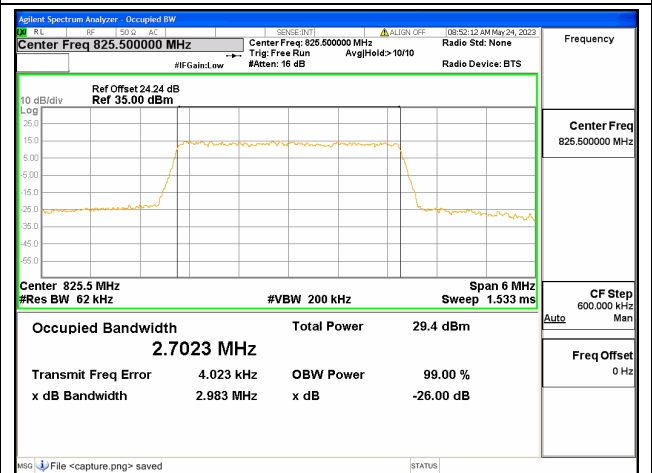

Band26 Part22 / 3MHz / 64QAM/ Low CH