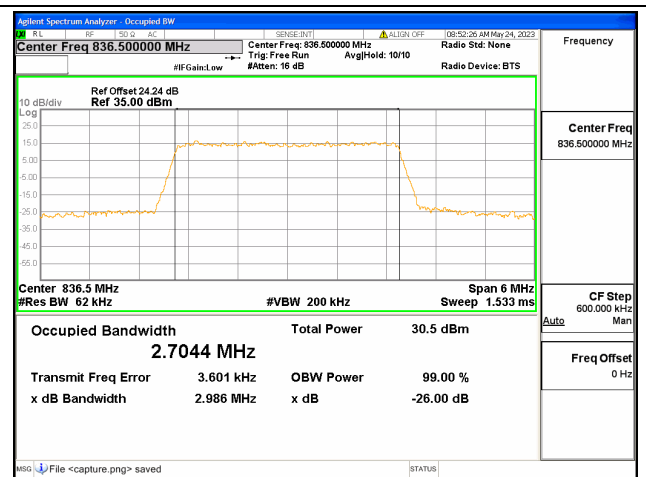

Band26 Part22 / 1.4MHz / 64QAM/ High CH

Band26 Part22 / 3MHz / QPSK/ Low CH

Band26 Part22 / 3MHz / 16QAM/ Low CH

Band26 Part22 / 3MHz / 64QAM/ Low CH

Band26 Part22 / 3MHz / QPSK/ Mid CH

Band26 Part22 / 3MHz / 16QAM/ Mid CH