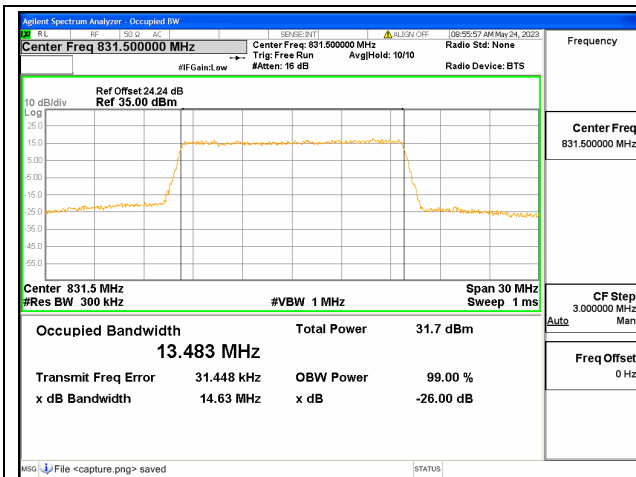

Band26 Part22 / 10MHz / 64QAM/ Mid CH

Band26 Part22 / 10MHz / QPSK/ High CH

Band26 Part22 / 10MHz / 16QAM/ High CH

Band26 Part22 / 10MHz / 64QAM/ High CH

Band26 Part22 / 15MHz / QPSK/ Low CH

Band26 Part22 / 15MHz / 16QAM/ Low CH