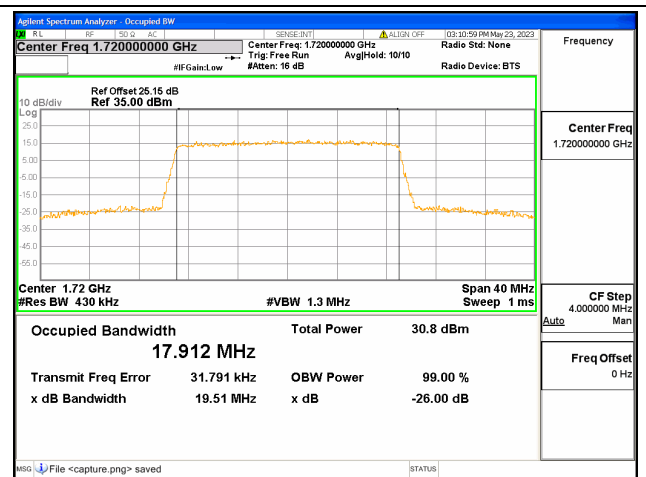

Band66 / 15MHz / 64QAM/ Mid CH

Band66 / 15MHz / QPSK/ High CH

Band66 / 15MHz / 16QAM/ High CH

Band66 / 15MHz / 64QAM/ High CH

Band66 / 20MHz / QPSK/ Low CH

Band66 / 20MHz / 16QAM/ Low CH

Band66 / 20MHz / 64QAM/ Low CH