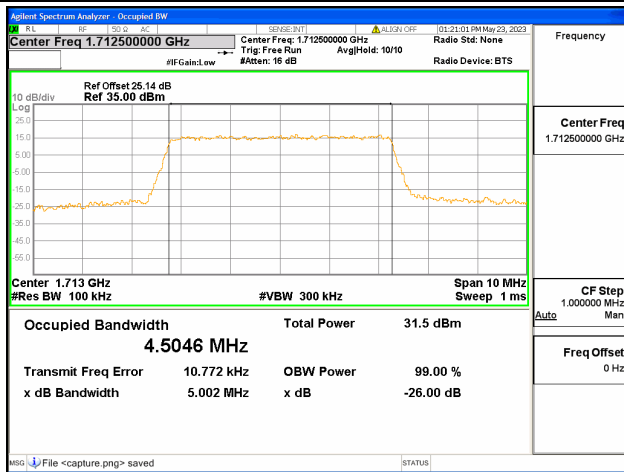

Band66 / 3MHz / 16QAM/ Mid CH

Band66 / 3MHz / 64QAM/ Mid CH

Band66 / 3MHz / QPSK/ High CH

Band66 / 3MHz / 16QAM/ High CH

Band66 / 3MHz / 64QAM/ High CH

Band66 / 5MHz / QPSK/ Low CH

Band66 / 5MHz / 16QAM/ Low CH