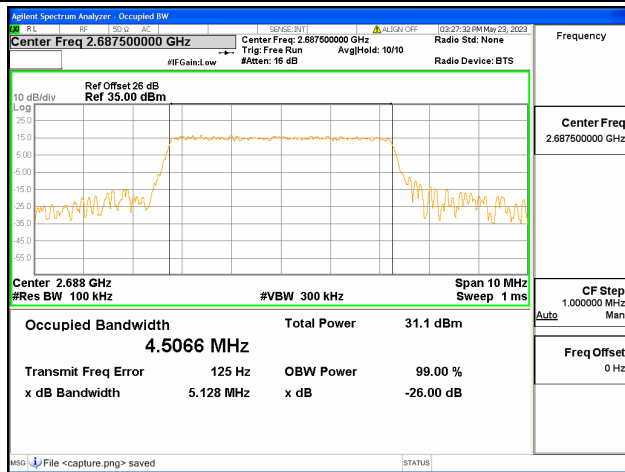

Band41 / 5MHz / QPSK/ Low CH

Band41 / 5MHz / 16QAM/ Low CH

Band41 / 5MHz / 64QAM/ Low CH

Band41 / 5MHz / QPSK/ Mid CH

Band41 / 5MHz / 16QAM/ Mid CH

Band41 / 5MHz / 64QAM/ Mid CH

Band41 / 5MHz / QPSK/ High CH