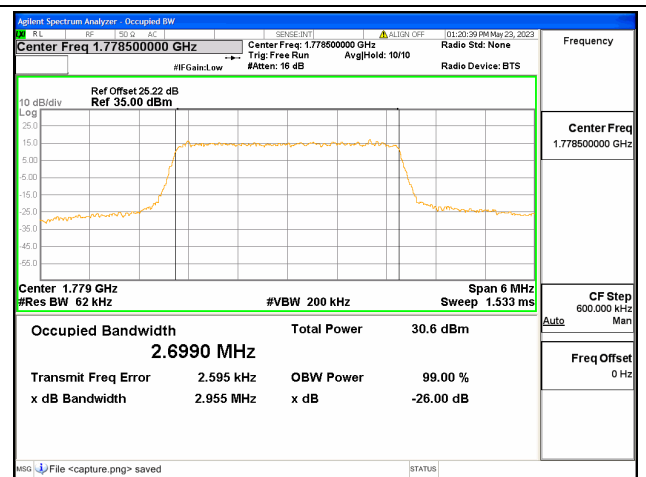

Band66 / 3MHz / QPSK/ High CH