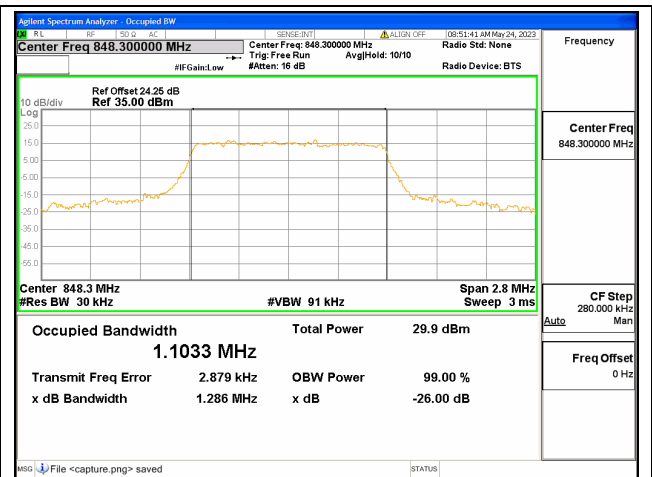

Band26 Part22 / 1.4MHz / 64QAM/ Low CH

Band26 Part22 / 1.4MHz / QPSK/ Mid CH

Band26 Part22 / 1.4MHz / 16QAM/ Mid CH

Band26 Part22 / 1.4MHz / 64QAM/ Mid CH

Band26 Part22 / 1.4MHz / QPSK/ High CH

Band26 Part22 / 1.4MHz / 16QAM/ High CH