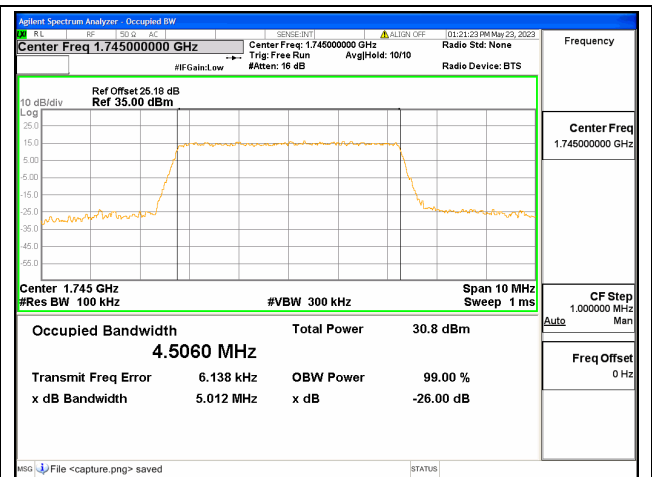

Band66 / 5MHz / QPSK/ Mid CH