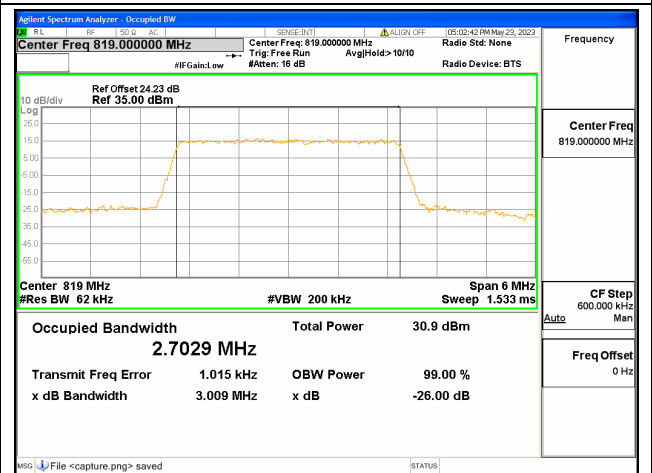

Band26 Part90 / 3MHz / 16QAM/ Mid CH