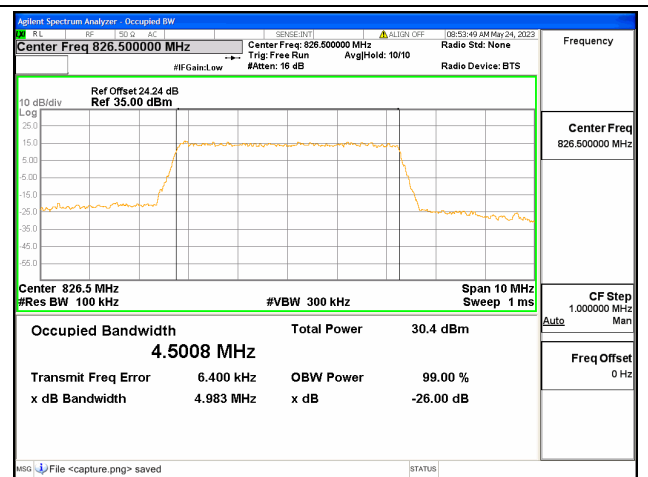

Band26 Part22 / 3MHz / 64QAM/ Mid CH

Band26 Part22 / 3MHz / QPSK/ High CH

Band26 Part22 / 3MHz / 16QAM/ High CH

Band26 Part22 / 3MHz / 64QAM/ High CH

Band26 Part22 / 5MHz / QPSK/ Low CH

Band26 Part22 / 5MHz / 16QAM/ Low CH