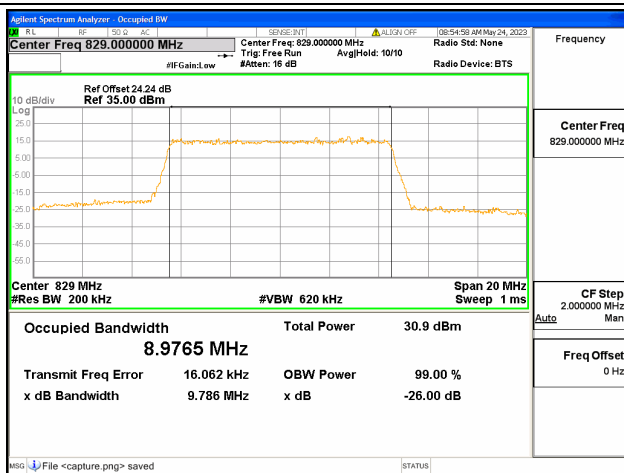

Band26 Part22 / 10MHz / 16QAM/ Low CH