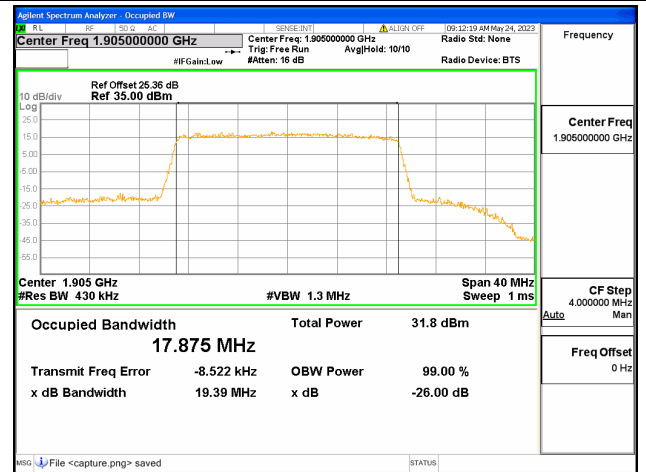

Band25 / 20MHz / QPSK/ High CH