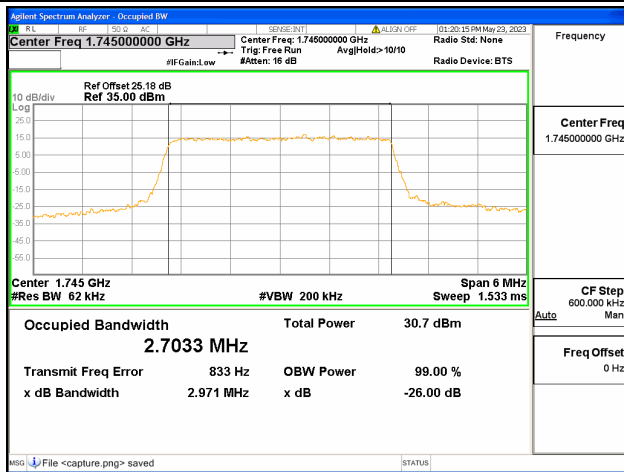

Band66 / 1.4MHz / QPSK/ High CH

Band66 / 1.4MHz / 16QAM/ High CH

Band66 / 1.4MHz / 64QAM/ High CH

Band66 / 3MHz / QPSK/ Low CH

Band66 / 3MHz / 16QAM/ Low CH

Band66 / 3MHz / 64QAM/ Low CH

Band66 / 3MHz / QPSK/ Mid CH