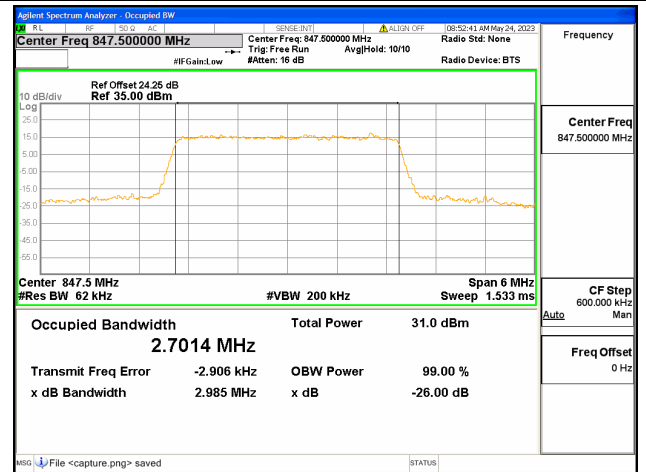

Band26 Part22 / 3MHz / QPSK/ High CH