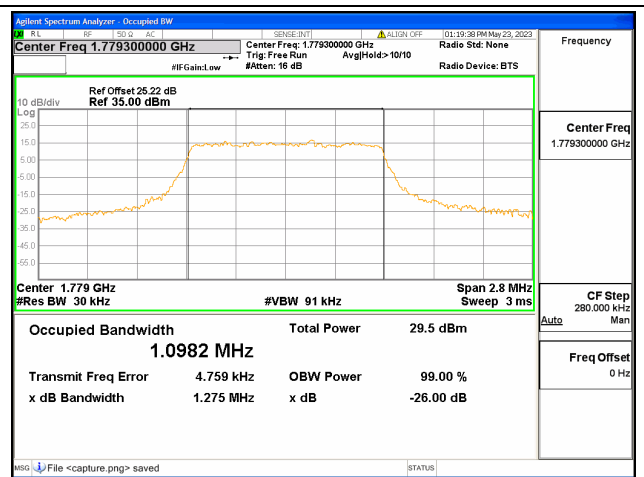

Band66 / 1.4MHz / 16QAM/ High CH