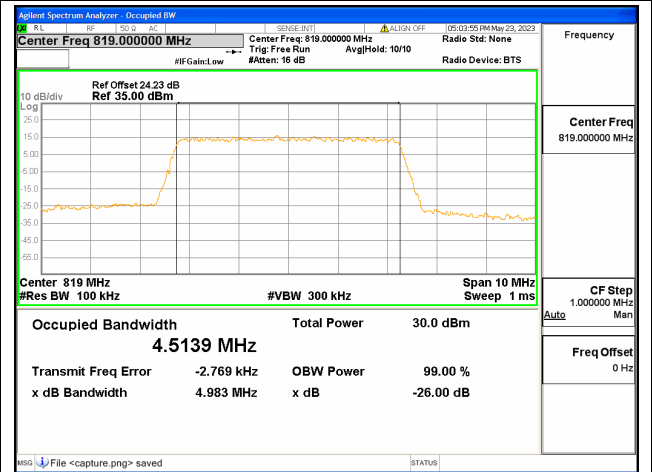

Band26 Part90 / 3MHz / 64QAM/ High CH

Band26 Part90 / 5MHz / QPSK/ Low CH

Band26 Part90 / 5MHz / 16QAM/ Low CH

Band26 Part90 / 5MHz / 64QAM/ Low CH

Band26 Part90 / 5MHz / QPSK/ Mid CH

Band26 Part90 / 5MHz / 16QAM/ Mid CH