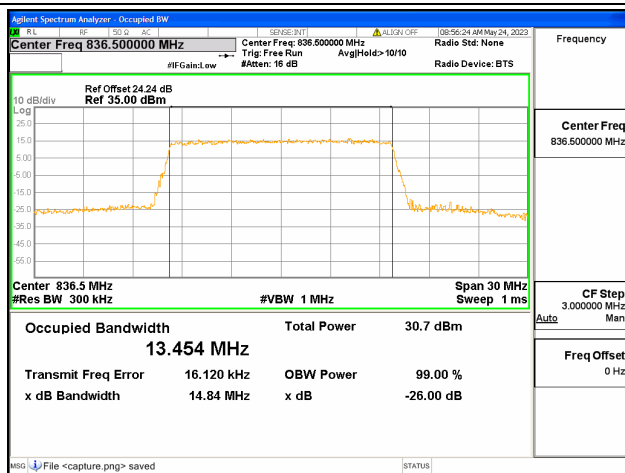

Band26 Part22 / 15MHz / 16QAM/ Mid CH