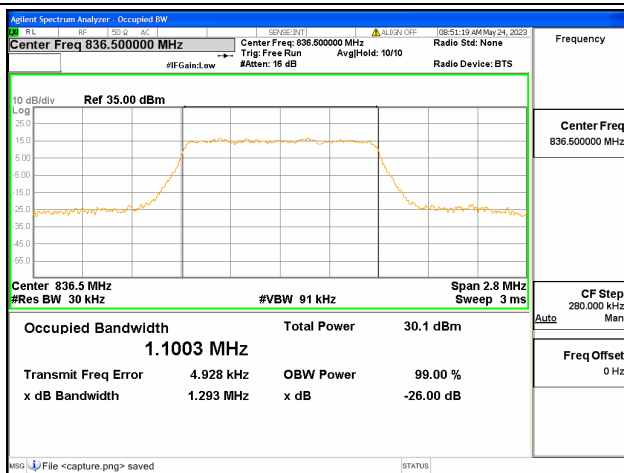

Band26 Part22 / 1.4MHz / 16QAM/ Mid CH