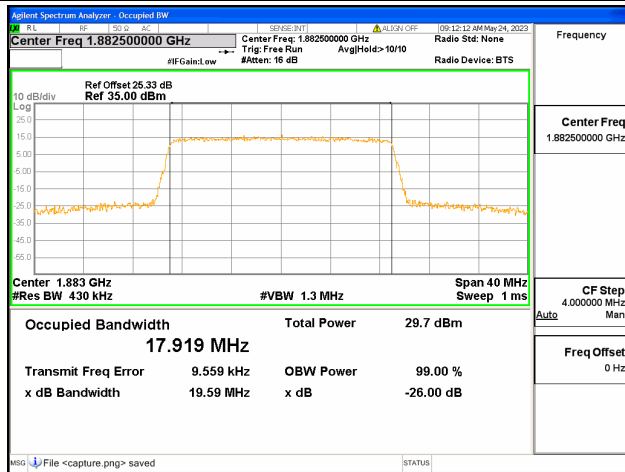

Band25 / 20MHz / 64QAM/ Mid CH