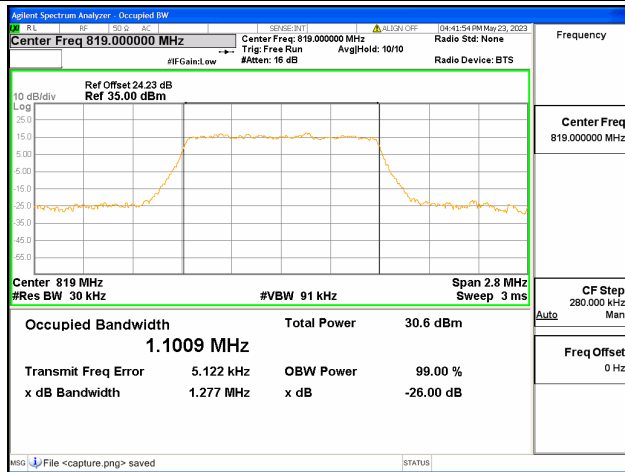

Band26 Part22 / 15MHz / 64QAM / High CH

N/A

Band26 Part90 / 1.4MHz / QPSK / Low CH

Band26 Part90 / 1.4MHz / 16QAM / Low CH

Band26 Part90 / 1.4MHz / 64QAM/ Low CH

Band26 Part90 / 1.4MHz / QPSK/ Mid CH

Band26 Part90 / 1.4MHz / 16QAM/ Mid CH