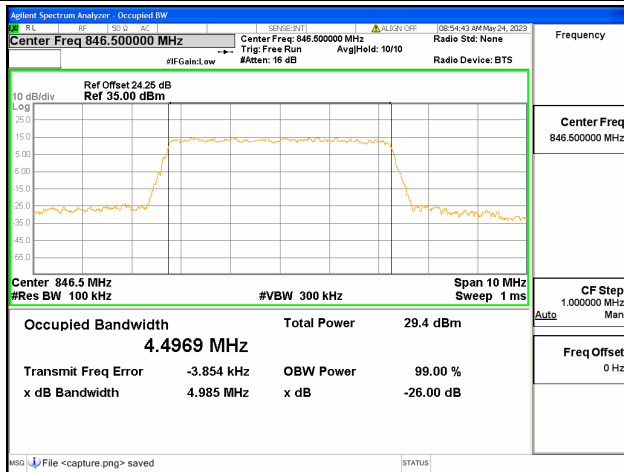

Band26 Part22 / 5MHz / 64QAM/ Low CH

Band26 Part22 / 5MHz / QPSK/ Mid CH

Band26 Part22 / 5MHz / 16QAM/ Mid CH

Band26 Part22 / 5MHz / 64QAM/ Mid CH

Band26 Part22 / 5MHz / QPSK/ High CH

Band26 Part22 / 5MHz / 16QAM/ High CH