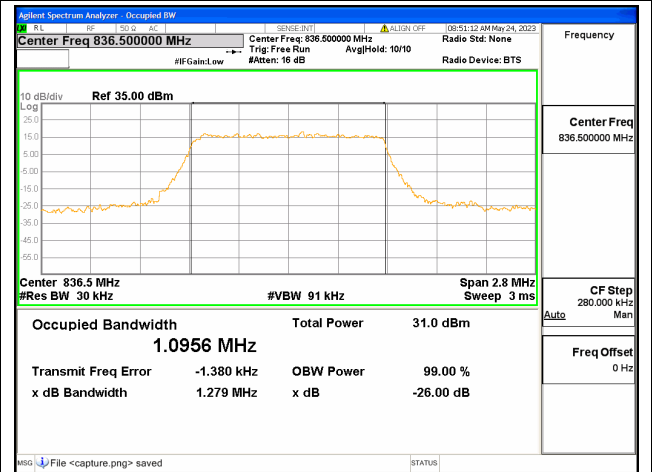

Band26 Part22 / 1.4MHz / QPSK/ Mid CH