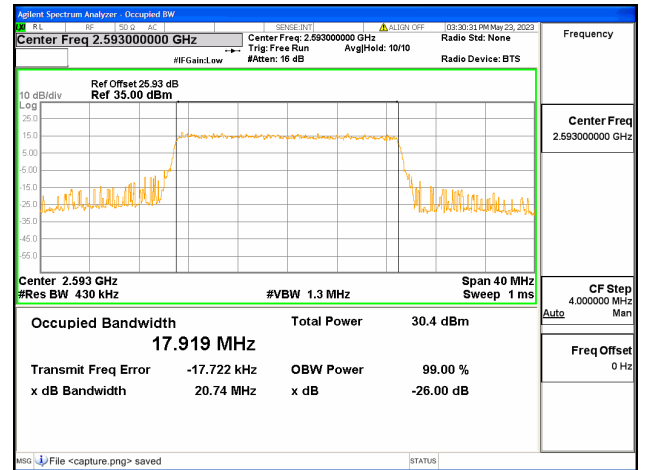

Band41 / 20MHz / 16QAM/ Mid CH