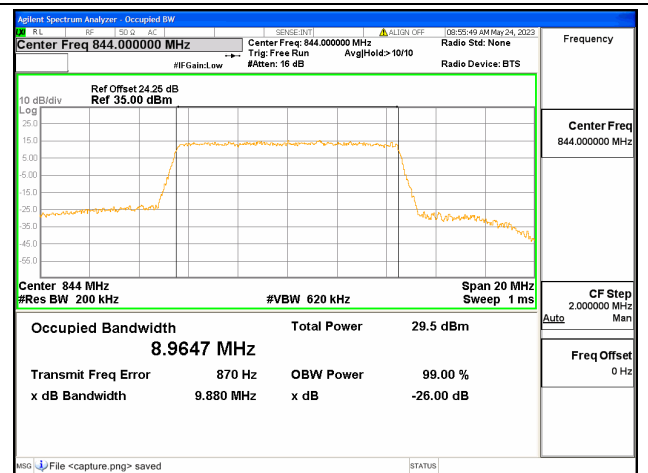

Band26 Part22 / 10MHz / 64QAM/ High CH