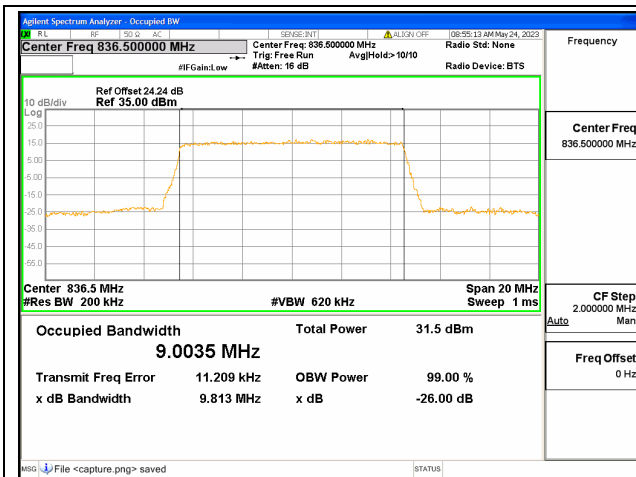

Band26 Part22 / 5MHz / 64QAM/ High CH

Band26 Part22 / 10MHz / QPSK/ Low CH

Band26 Part22 / 10MHz / 16QAM/ Low CH

Band26 Part22 / 10MHz / 64QAM/ Low CH

Band26 Part22 / 10MHz / QPSK/ Mid CH

Band26 Part22 / 10MHz / 16QAM/ Mid CH