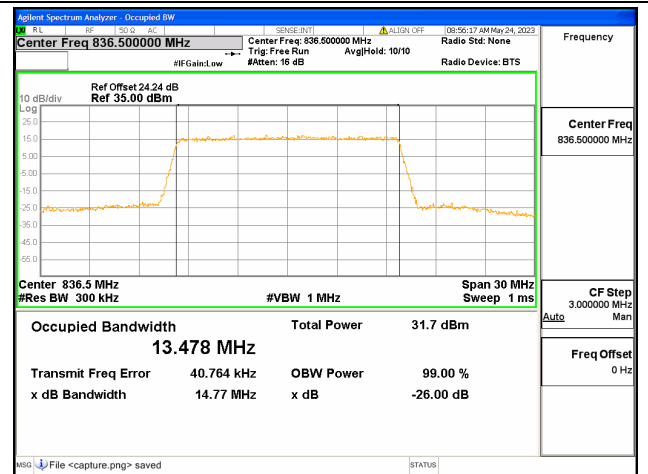

Band26 Part22 / 15MHz / QPSK/ Mid CH