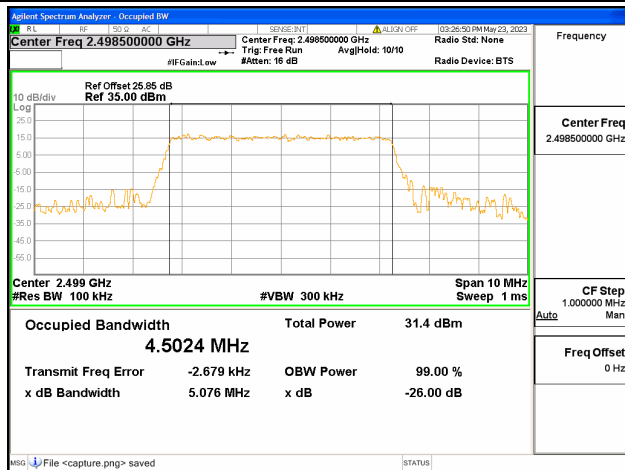

Band26 Part90 / 10MHz / 64QAM/ Mid CH

Band30 / 5MHz / QPSK/ Low CH

Band30 / 5MHz / 16QAM/ Low CH

Band30 / 5MHz / 64QAM/ High CH

Band30 / 10MHz / QPSK/ Mid CH

Band30 / 10MHz / 16QAM/ Mid CH

Band30 / 10MHz / 64QAM/ Mid CH