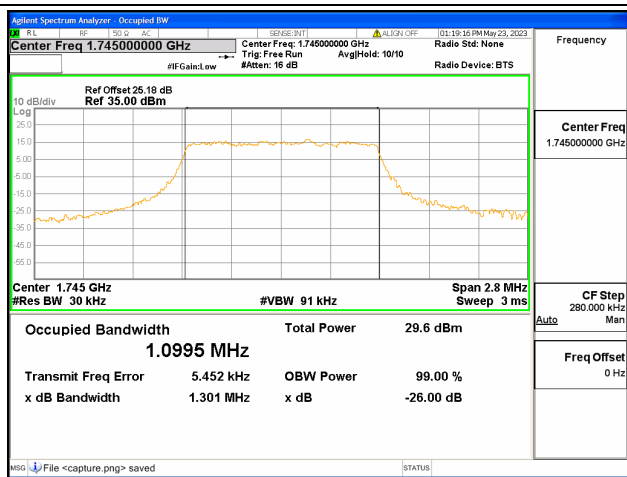

Band41 / 20MHz / 64QAM/ High CH

Band66 / 1.4MHz / QPSK/ Low CH

Band66 / 1.4MHz / 16QAM/ Low CH

Band66 / 1.4MHz / 64QAM/ Low CH

Band66 / 1.4MHz / QPSK/ Mid CH

Band66 / 1.4MHz / 16QAM/ Mid CH

Band66 / 1.4MHz / 64QAM/ Mid CH