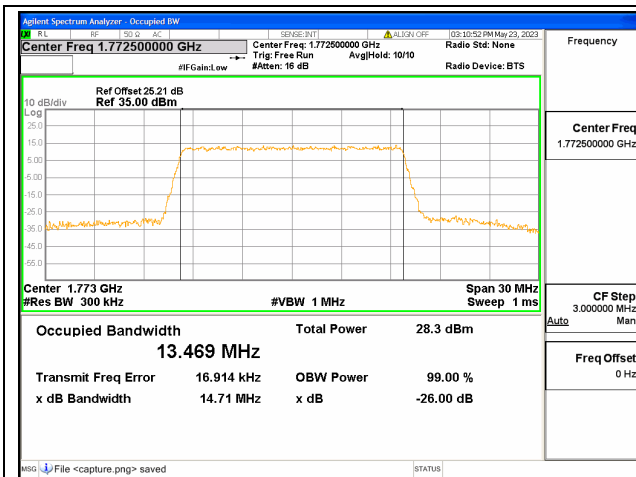

Band66 / 15MHz / 64QAM/ High CH