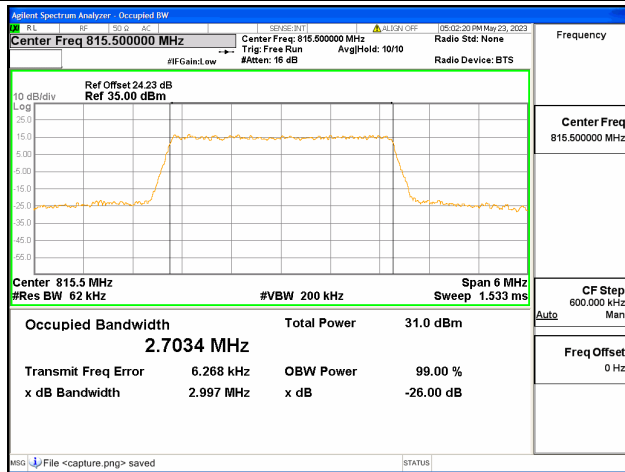

Band26 Part90 / 1.4MHz / 64QAM/ Mid CH

Band26 Part90 / 1.4MHz / QPSK/ High CH

Band26 Part90 / 1.4MHz / 16QAM/ High CH

Band26 Part90 / 1.4MHz / 64QAM/ High CH

Band26 Part90 / 3MHz / QPSK/ Low CH

Band26 Part90 / 3MHz / 16QAM/ Low CH