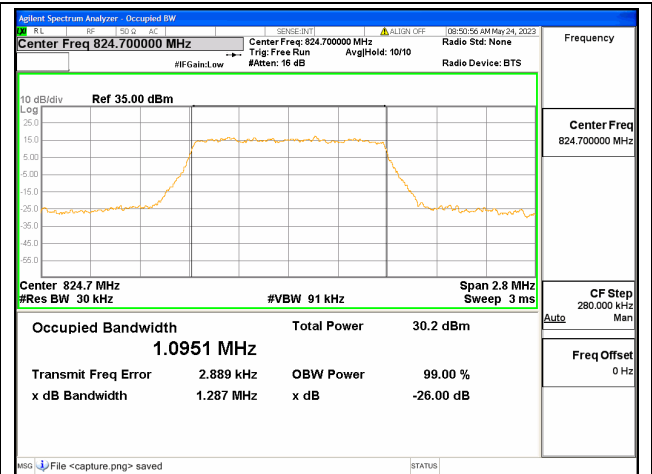

Band25 / 20MHz / 16QAM/ Mid CH

Band25 / 20MHz / 64QAM/ Mid CH

Band25 / 20MHz / QPSK/ High CH

Band25 / 20MHz / 16QAM/ High CH

Band25 / 20MHz / 64QAM/ High CH

Band26 Part22 / 1.4MHz / QPSK/ Low CH

Band26 Part22 / 1.4MHz / 16QAM/ Low CH