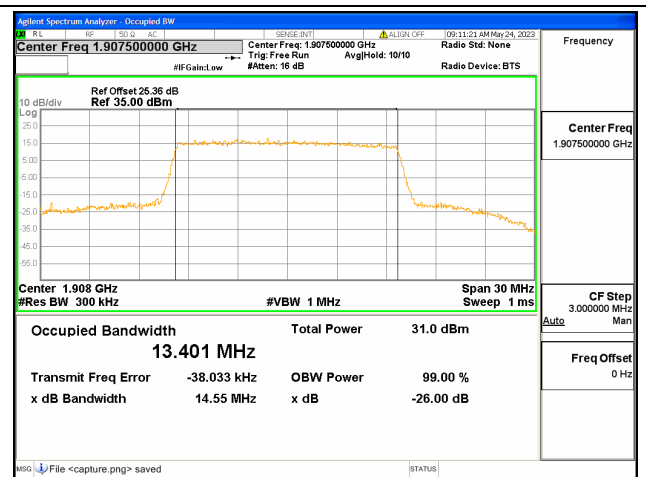

Band25 / 15MHz / QPSK/ High CH

Band25 / 15MHz / 16QAM/ High CH

Band25 / 15MHz / 64QAM/ High CH

Band25 / 20MHz / QPSK/ Low CH

Band25 / 20MHz / 16QAM/ Low CH

Band25 / 20MHz / 64QAM/ Low CH

Band25 / 20MHz / QPSK/ Mid CH