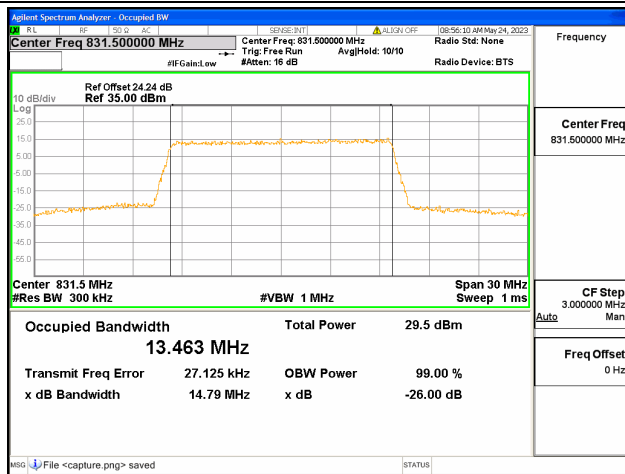

Band26 Part22 / 10MHz / 64QAM/ Mid CH

Band26 Part22 / 10MHz / QPSK/ High CH

Band26 Part22 / 10MHz / 16QAM/ High CH

Band26 Part22 / 10MHz / 64QAM/ High CH

Band26 Part22 / 15MHz / QPSK/ Low CH

Band26 Part22 / 15MHz / 16QAM/ Low CH