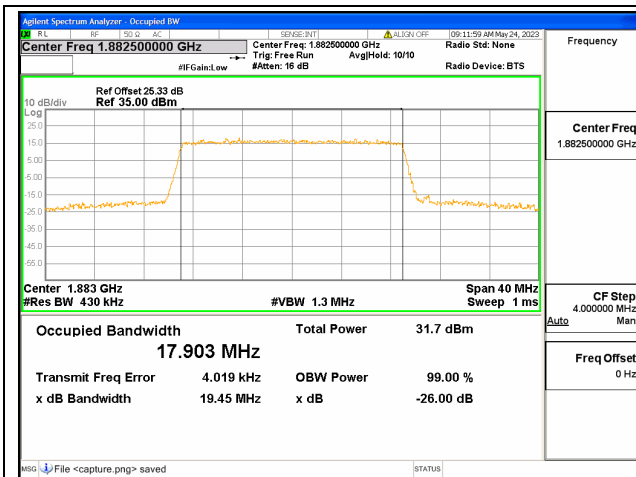

Band25 / 15MHz / QPSK/ High CH

Band25 / 15MHz / 16QAM/ High CH

Band25 / 15MHz / 64QAM/ High CH

Band25 / 20MHz / QPSK/ Low CH

Band25 / 20MHz / 16QAM/ Low CH

Band25 / 20MHz / 64QAM/ Low CH

Band25 / 20MHz / QPSK/ Mid CH