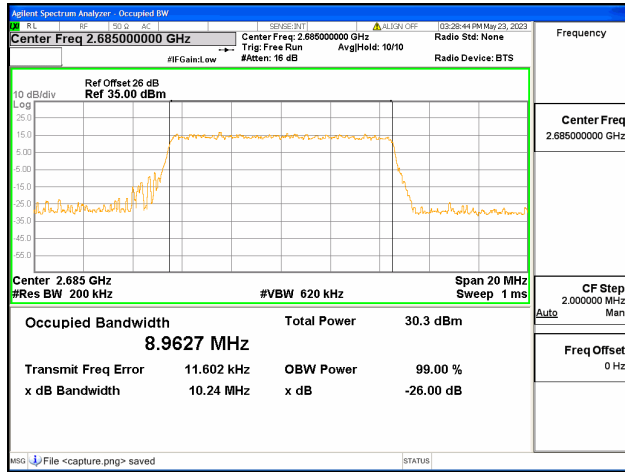

Band41 / 10MHz / 16QAM/ High CH