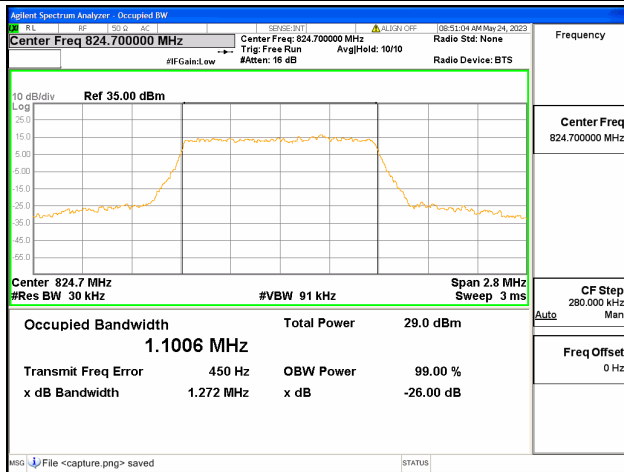

Band25 / 20MHz / 16QAM/ Mid CH

Band25 / 20MHz / 64QAM/ Mid CH

Band25 / 20MHz / QPSK/ High CH

Band25 / 20MHz / 16QAM/ High CH

Band25 / 20MHz / 64QAM/ High CH

Band26 Part22 / 1.4MHz / QPSK/ Low CH

Band26 Part22 / 1.4MHz / 16QAM/ Low CH