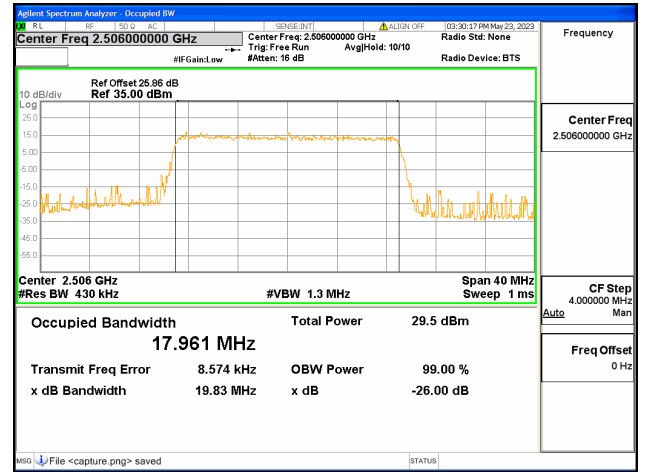

Band41 / 20MHz / 64QAM/ Low CH