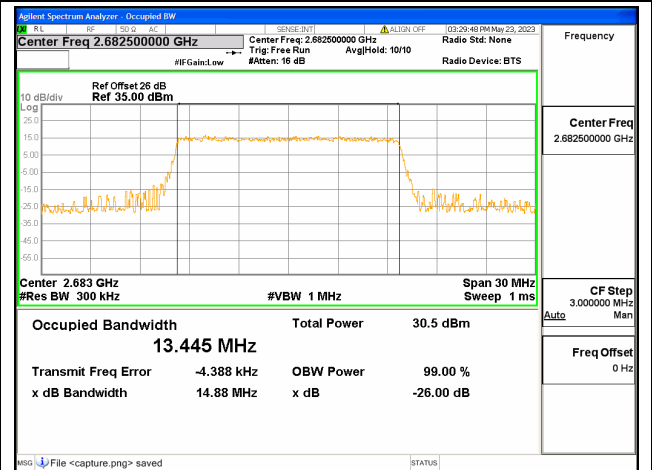

Band41 / 15MHz / QPSK/ Mid CH

Band41 / 15MHz / 16QAM/ Mid CH

Band41 / 15MHz / 64QAM/ Mid CH

Band41 / 15MHz / QPSK/ High CH

Band41 / 15MHz / 16QAM/ High CH

Band41 / 15MHz / 64QAM/ High CH

Band41 / 20MHz / QPSK/ Low CH