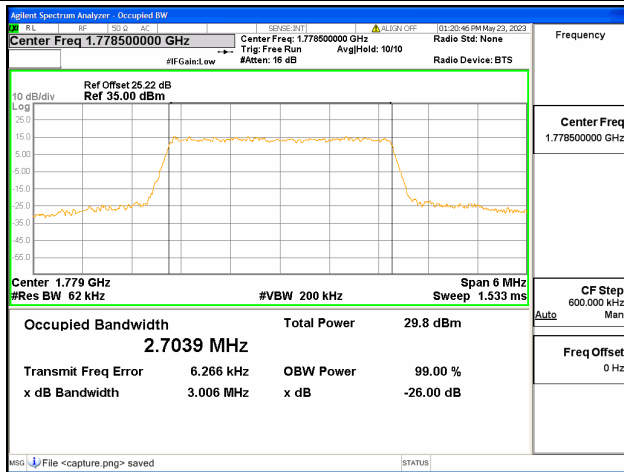

Band66 / 3MHz / 16QAM/ High CH