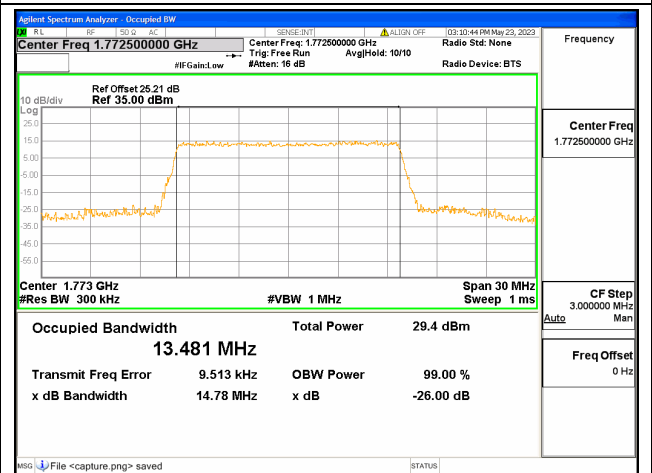

Band66 / 15MHz / 16QAM/ High CH