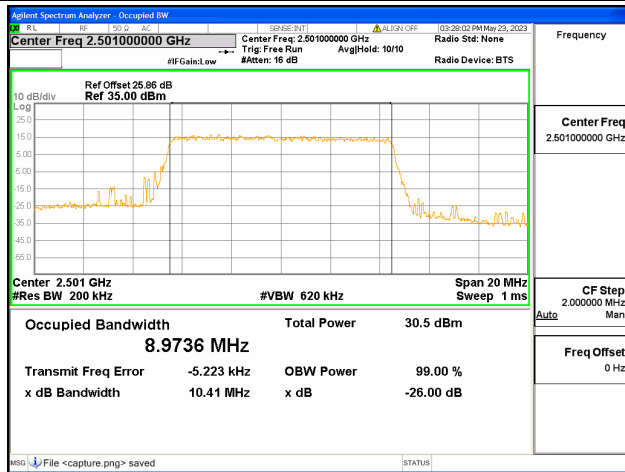

Band41 / 10MHz / 16QAM/ Low CH