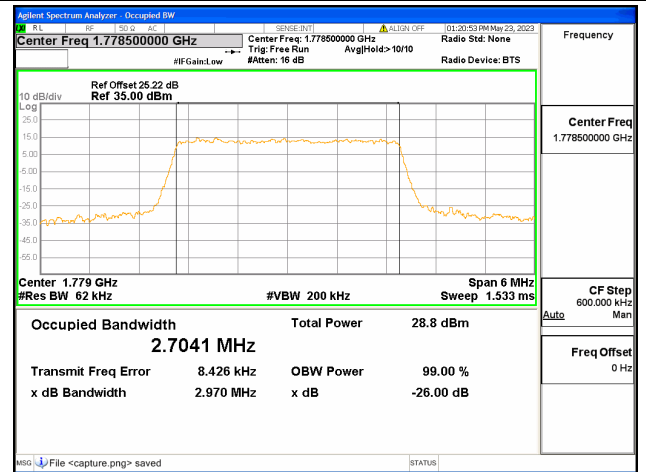

Band66 / 3MHz / 16QAM/ Mid CH

Band66 / 3MHz / 64QAM/ Mid CH

Band66 / 3MHz / QPSK/ High CH

Band66 / 3MHz / 16QAM/ High CH

Band66 / 3MHz / 64QAM/ High CH

Band66 / 5MHz / QPSK/ Low CH

Band66 / 5MHz / 16QAM/ Low CH