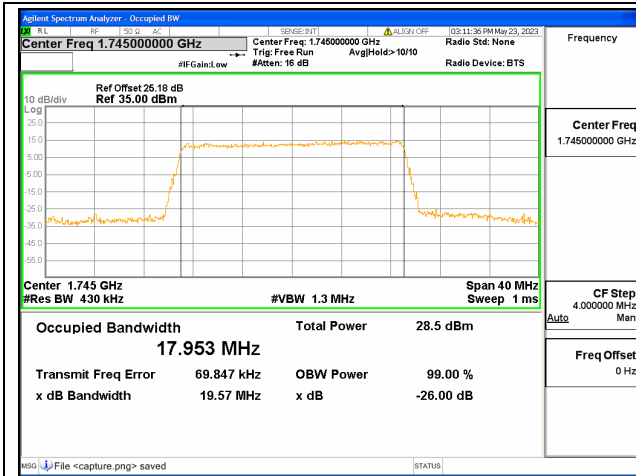

Band66 / 20MHz / 64QAM/ Mid CH