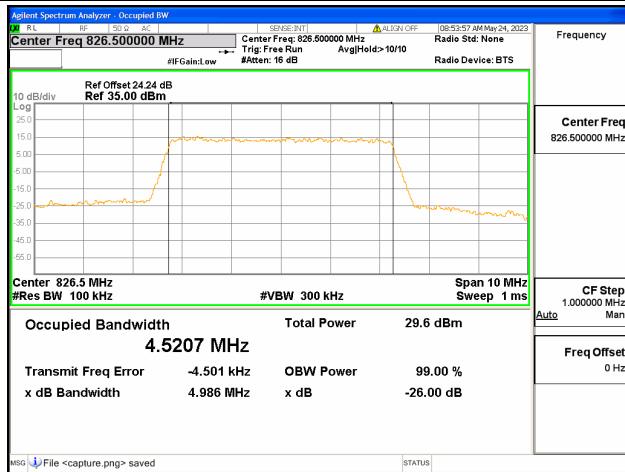

Band26 Part22 / 3MHz / 64QAM/ Mid CH

Band26 Part22 / 3MHz / QPSK/ High CH

Band26 Part22 / 3MHz / 16QAM/ High CH

Band26 Part22 / 3MHz / 64QAM/ High CH

Band26 Part22 / 5MHz / QPSK/ Low CH

Band26 Part22 / 5MHz / 16QAM/ Low CH