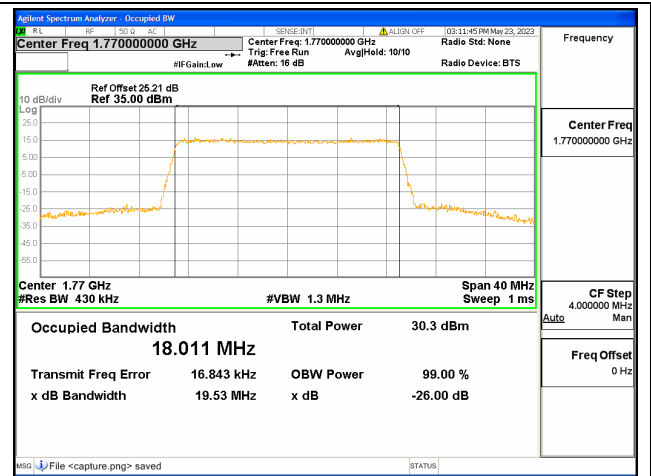

Band66 / 20MHz / QPSK/ High CH