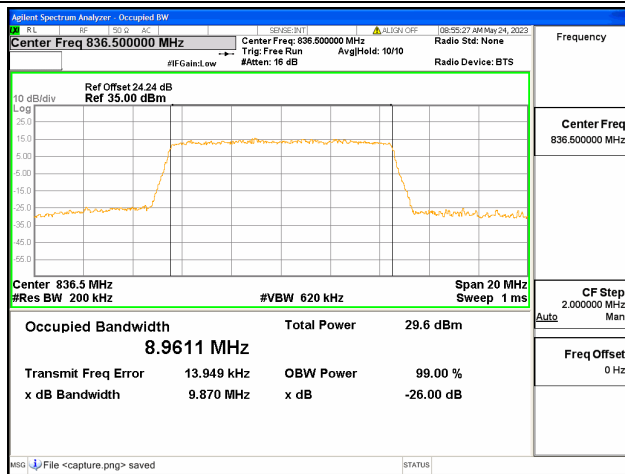

Band26 Part22 / 5MHz / 64QAM/ High CH

Band26 Part22 / 10MHz / QPSK/ Low CH

Band26 Part22 / 10MHz / 16QAM/ Low CH

Band26 Part22 / 10MHz / 64QAM/ Low CH

Band26 Part22 / 10MHz / QPSK/ Mid CH

Band26 Part22 / 10MHz / 16QAM/ Mid CH