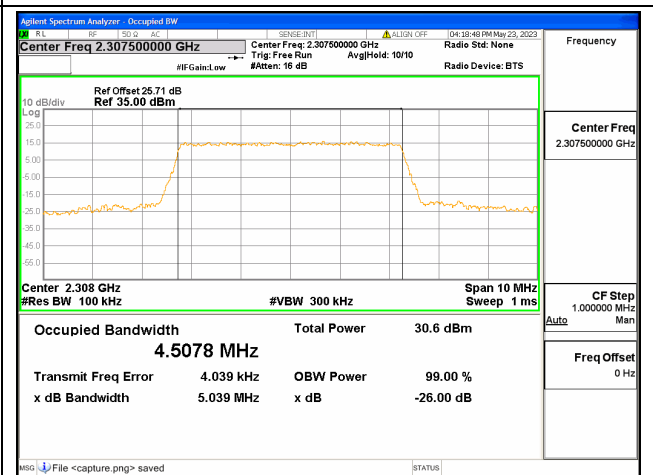

Band30 / 5MHz / 16QAM/ Low CH