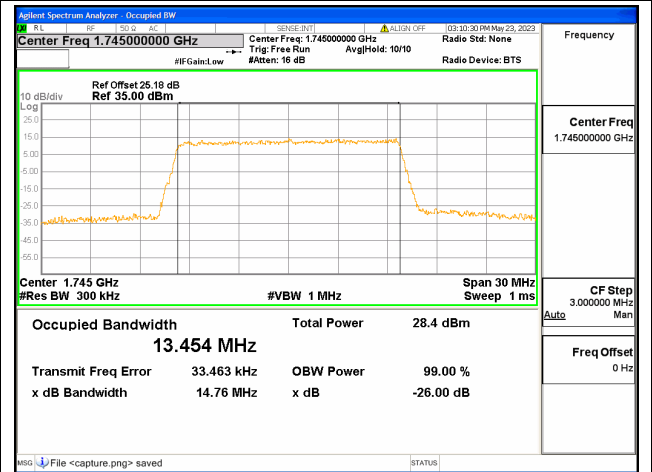

Band66 / 10MHz / 16QAM/ High CH

Band66 / 10MHz / 64QAM/ High CH

Band66 / 15MHz / QPSK/ Low CH

Band66 / 15MHz / 16QAM/ Low CH

Band66 / 15MHz / 64QAM/ Low CH

Band66 / 15MHz / QPSK/ Mid CH

Band66 / 15MHz / 16QAM/ Mid CH