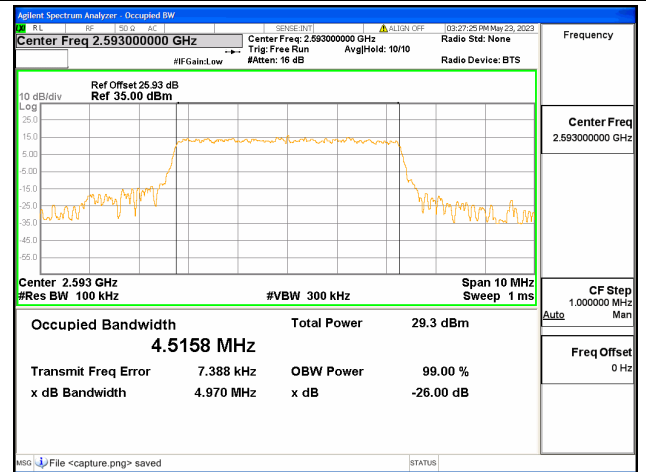

Band41 / 5MHz / QPSK/ Low CH

Band41 / 5MHz / 16QAM/ Low CH

Band41 / 5MHz / 64QAM/ Low CH

Band41 / 5MHz / QPSK/ Mid CH

Band41 / 5MHz / 16QAM/ Mid CH

Band41 / 5MHz / 64QAM/ Mid CH

Band41 / 5MHz / QPSK/ High CH