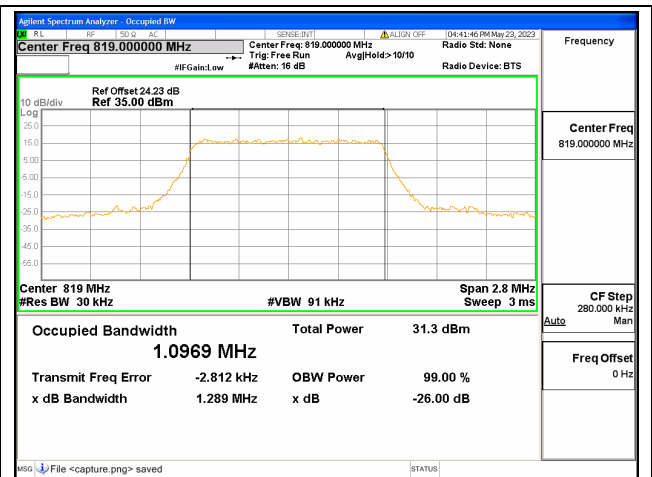

Band26 Part22 / 15MHz / 64QAM / High CH

N/A

Band26 Part90 / 1.4MHz / QPSK / Low CH

Band26 Part90 / 1.4MHz / 16QAM / Low CH

Band26 Part90 / 1.4MHz / 64QAM/ Low CH

Band26 Part90 / 1.4MHz / QPSK/ Mid CH

Band26 Part90 / 1.4MHz / 16QAM/ Mid CH