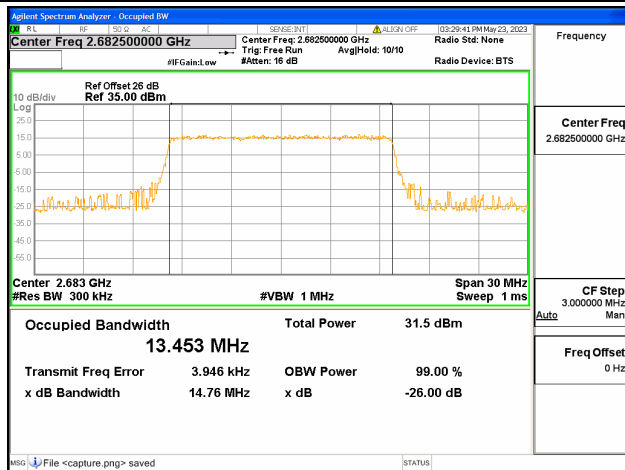

Band41 / 15MHz / QPSK/ High CH