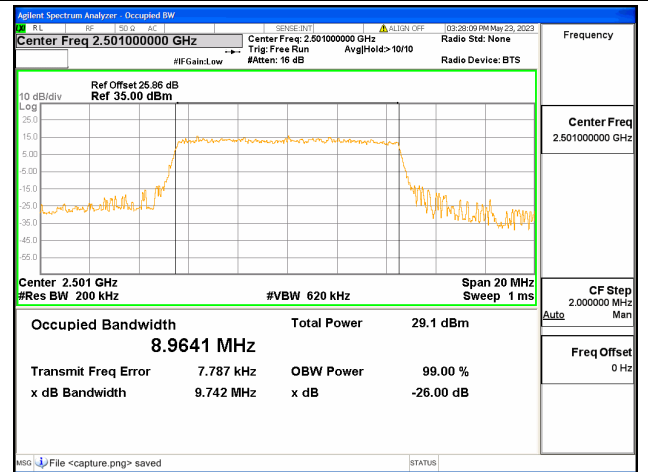

Band41 / 5MHz / 16QAM/ High CH

Band41 / 5MHz / 64QAM/ High CH

Band41 / 10MHz / QPSK/ Low CH

Band41 / 10MHz / 16QAM/ Low CH

Band41 / 10MHz / 64QAM/ Low CH

Band41 / 10MHz / QPSK/ Mid CH

Band41 / 10MHz / 16QAM/ Mid CH