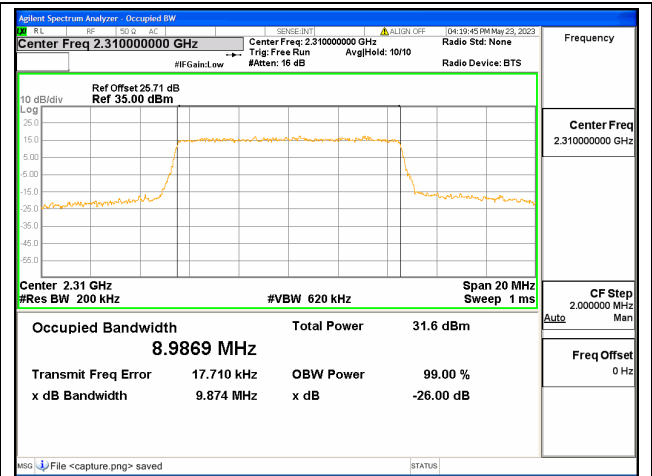

Band26 Part90 / 10MHz / 64QAM/ Mid CH

Band30 / 5MHz / QPSK/ Low CH

Band30 / 5MHz / 16QAM/ Low CH

Band30 / 5MHz / 64QAM/ High CH

Band30 / 10MHz / QPSK/ Mid CH

Band30 / 10MHz / 16QAM/ Mid CH

Band30 / 10MHz / 64QAM/ Mid CH