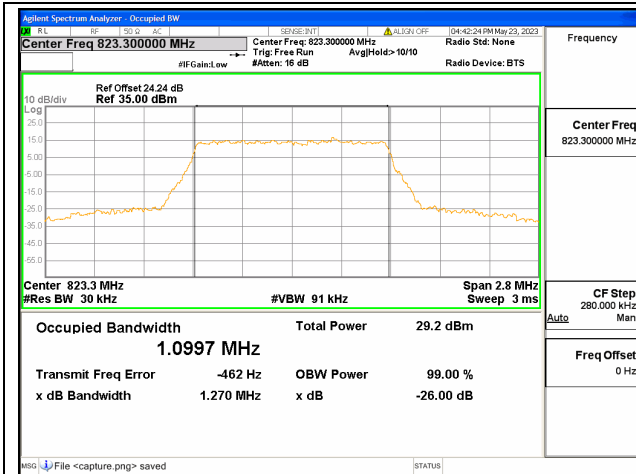

Band26 Part90 / 1.4MHz / 64QAM/ High CH