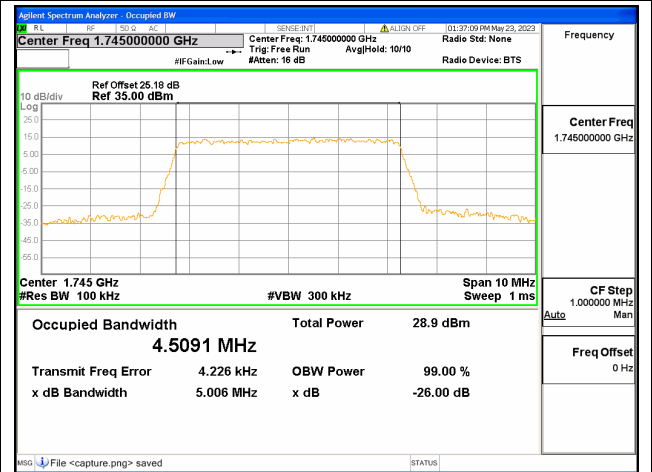

Band66 / 5MHz / 64QAM/ Mid CH