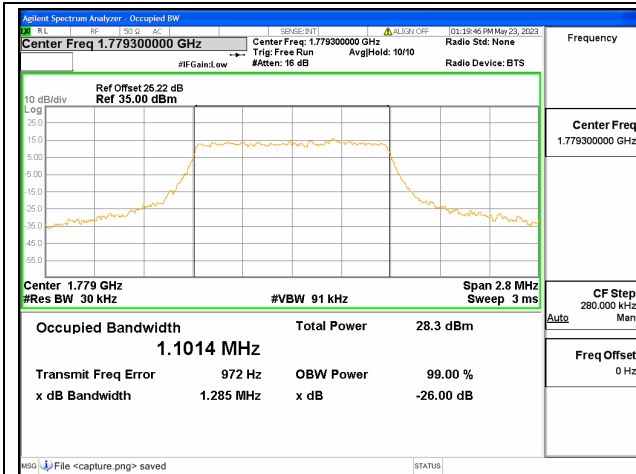

Band66 / 1.4MHz / 64QAM/ High CH