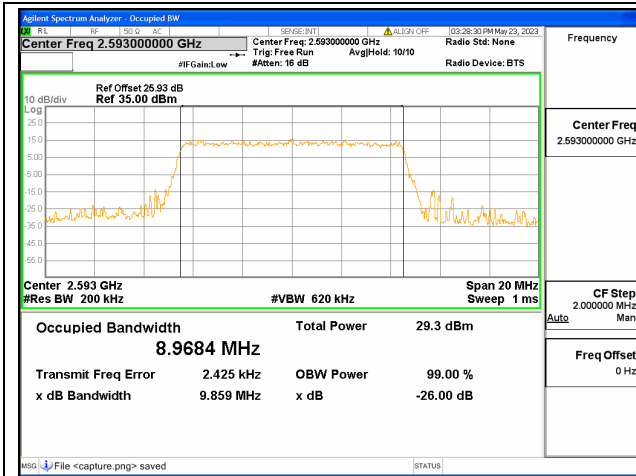

Band41 / 5MHz / 16QAM/ High CH

Band41 / 5MHz / 64QAM/ High CH

Band41 / 10MHz / QPSK/ Low CH

Band41 / 10MHz / 16QAM/ Low CH

Band41 / 10MHz / 64QAM/ Low CH

Band41 / 10MHz / QPSK/ Mid CH

Band41 / 10MHz / 16QAM/ Mid CH