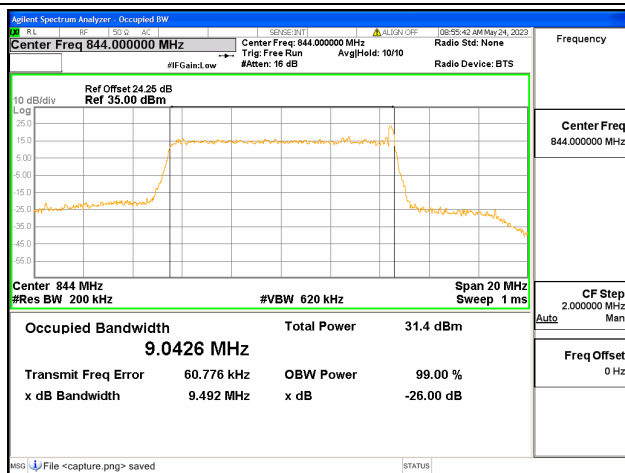

Band26 Part22 / 10MHz / 16QAM/ High CH