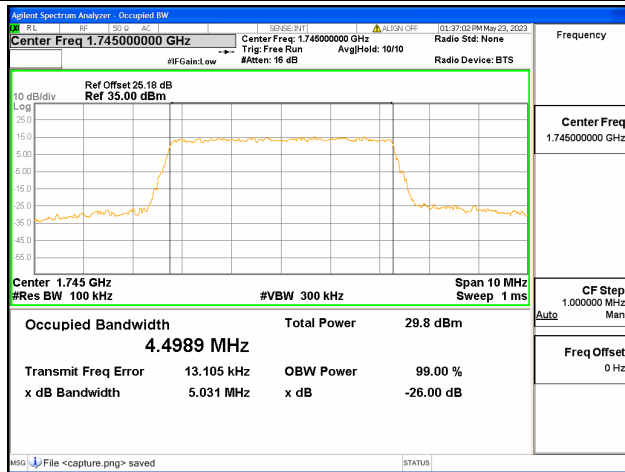

Band66 / 5MHz / 16QAM/ Mid CH