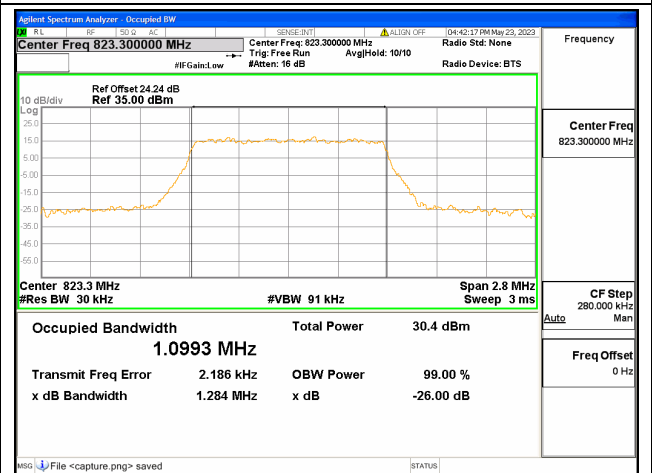

Band26 Part90 / 1.4MHz / 16QAM/ High CH