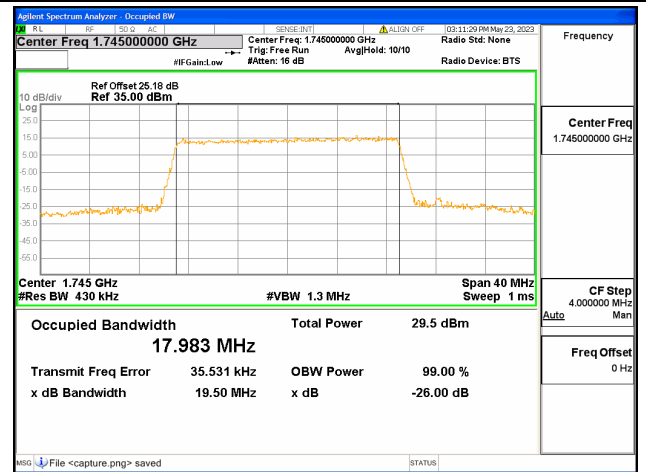

Band66 / 20MHz / 16QAM/ Mid CH