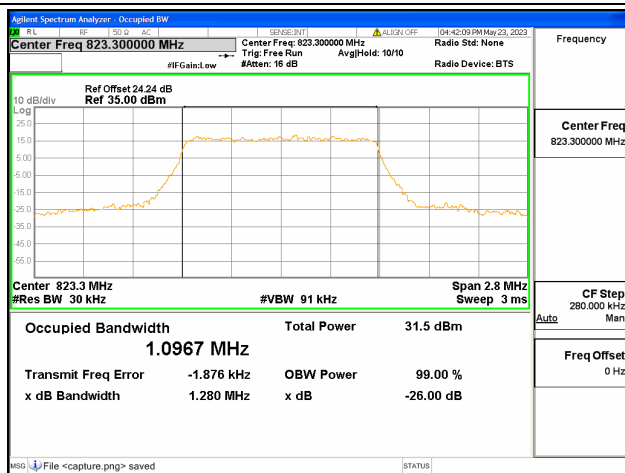

Band26 Part90 / 1.4MHz / QPSK/ High CH