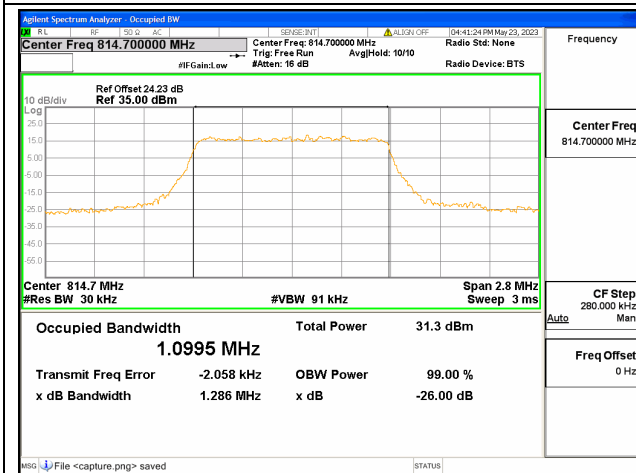

Band26 Part90 / 1.4MHz / QPSK / Low CH