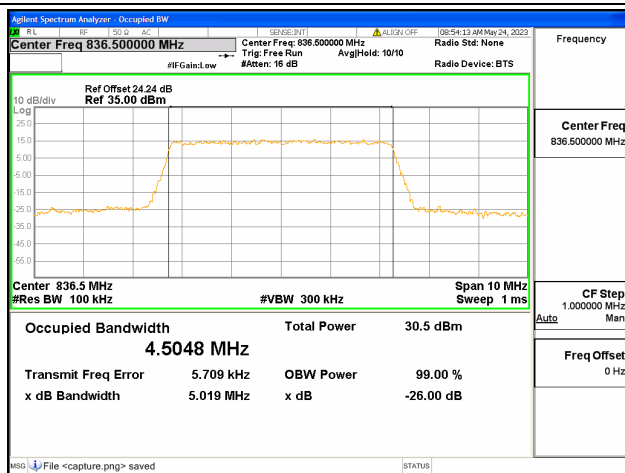

Band26 Part22 / 5MHz / 16QAM/ Mid CH