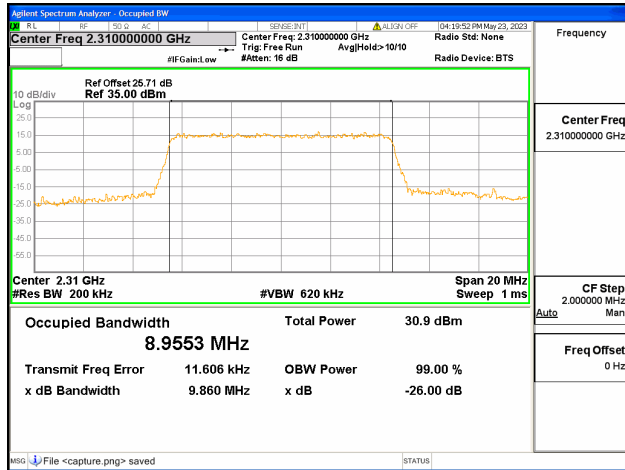

Band26 Part90 / 10MHz / 64QAM/ Mid CH

Band30 / 5MHz / QPSK/ Low CH

Band30 / 5MHz / 16QAM/ Low CH

Band30 / 5MHz / 64QAM/ High CH

Band30 / 10MHz / QPSK/ Mid CH

Band30 / 10MHz / 16QAM/ Mid CH

Band30 / 10MHz / 64QAM/ Mid CH