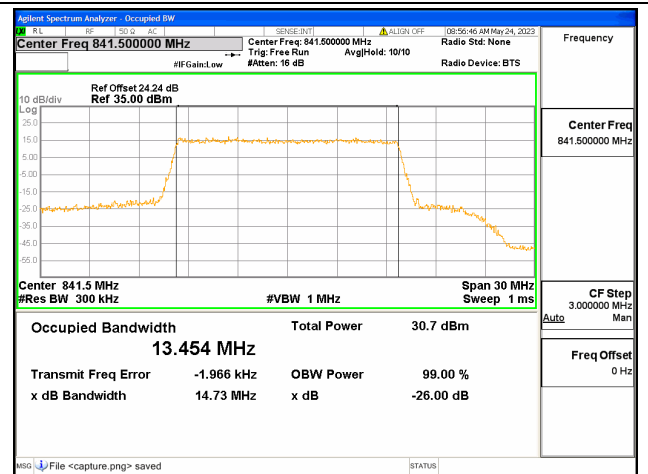

Band26 Part22 / 15MHz / 64QAM/ Low CH

Band26 Part22 / 15MHz / QPSK/ Mid CH

Band26 Part22 / 15MHz / 16QAM/ Mid CH

Band26 Part22 / 15MHz / 64QAM/ Mid CH

Band26 Part22 / 15MHz / QPSK / High CH

Band26 Part22 / 15MHz / 16QAM / High CH