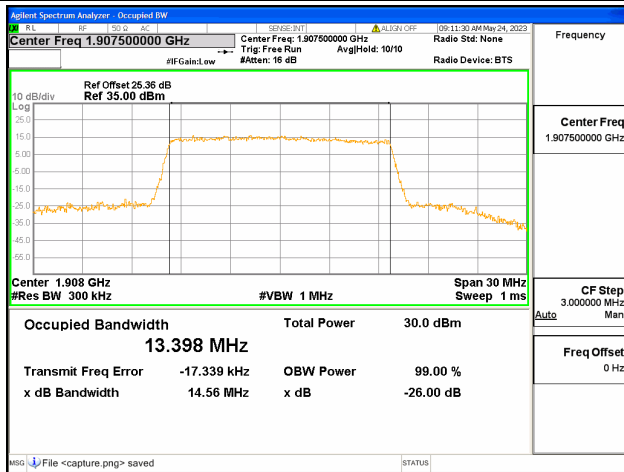

Band25 / 15MHz / QPSK/ High CH

Band25 / 15MHz / 16QAM/ High CH

Band25 / 15MHz / 64QAM/ High CH

Band25 / 20MHz / QPSK/ Low CH

Band25 / 20MHz / 16QAM/ Low CH

Band25 / 20MHz / 64QAM/ Low CH

Band25 / 20MHz / QPSK/ Mid CH