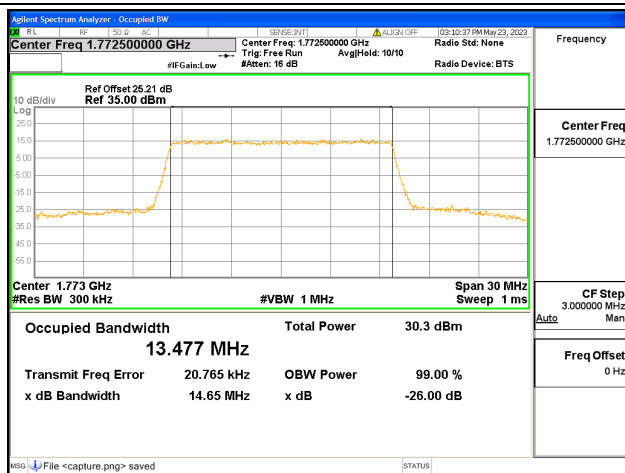

Band66 / 15MHz / QPSK/ High CH