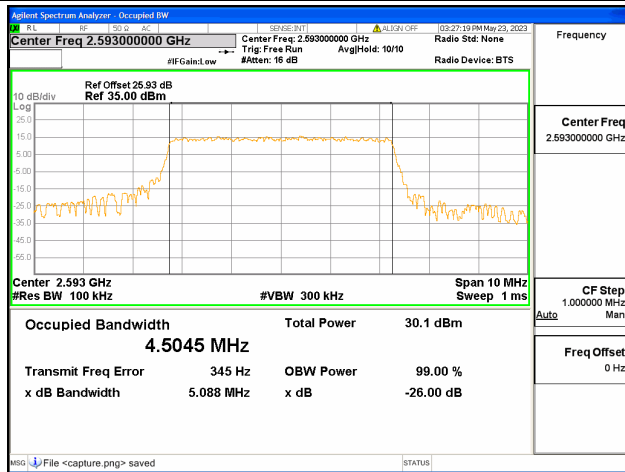

Band41 / 5MHz / QPSK/ Low CH

Band41 / 5MHz / 16QAM/ Low CH

Band41 / 5MHz / 64QAM/ Low CH

Band41 / 5MHz / QPSK/ Mid CH

Band41 / 5MHz / 16QAM/ Mid CH

Band41 / 5MHz / 64QAM/ Mid CH

Band41 / 5MHz / QPSK/ High CH