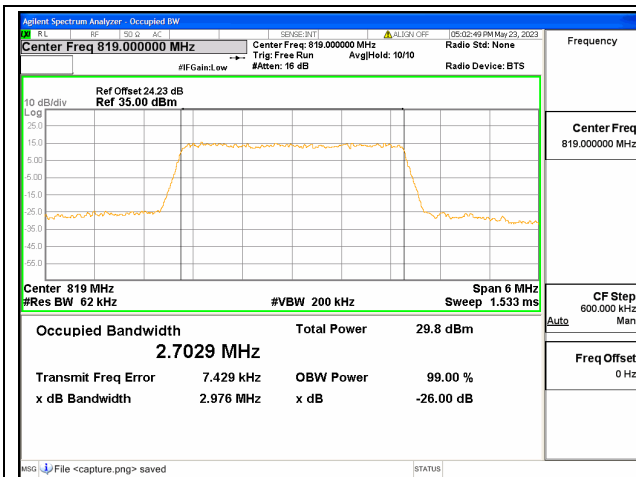

Band26 Part90 / 3MHz / 64QAM/ Mid CH