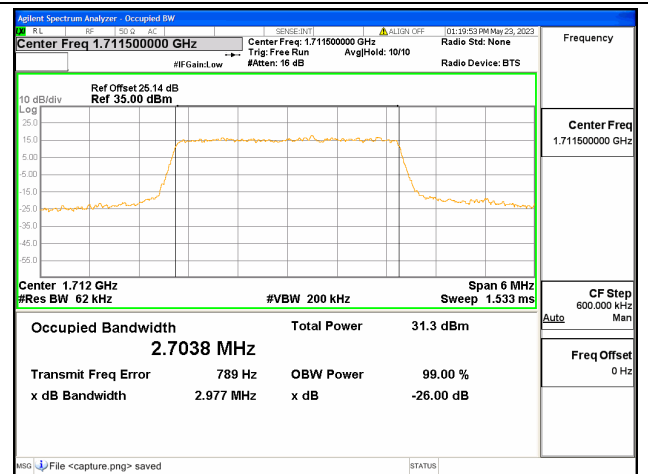

Band66 / 3MHz / QPSK/ Low CH