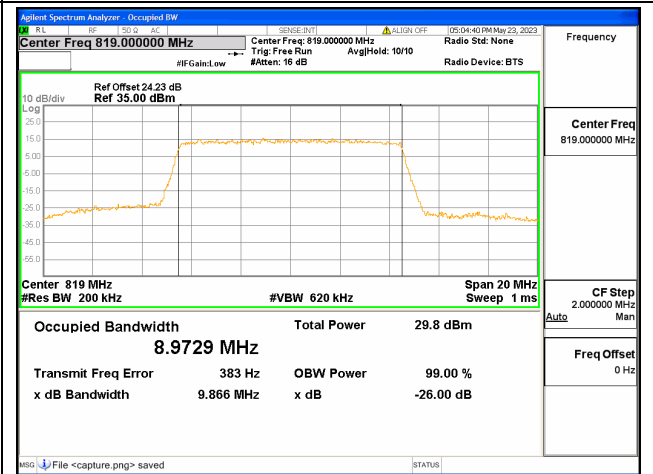

Band26 Part90 / 5MHz / 64QAM/ Mid CH

Band26 Part90 / 5MHz / QPSK/ High CH

Band26 Part90 / 5MHz / 16QAM/ High CH

Band26 Part90 / 5MHz / 64QAM/ High CH

Band26 Part90 / 10MHz / QPSK/ Mid CH

Band26 Part90 / 10MHz / 16QAM/ Mid CH