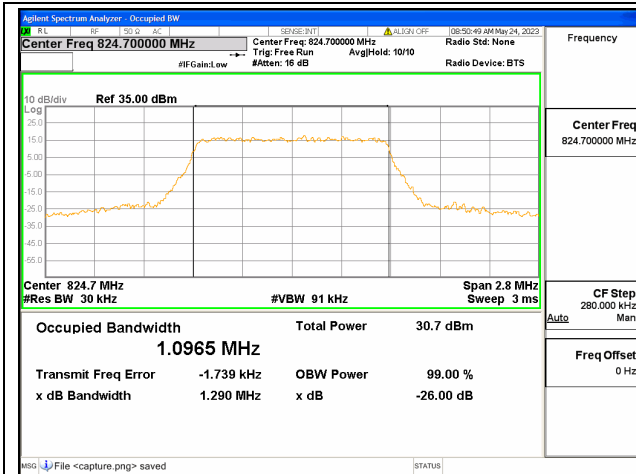

Band25 / 20MHz / 16QAM/ Mid CH

Band25 / 20MHz / 64QAM/ Mid CH

Band25 / 20MHz / QPSK/ High CH

Band25 / 20MHz / 16QAM/ High CH

Band25 / 20MHz / 64QAM/ High CH

Band26 Part22 / 1.4MHz / QPSK/ Low CH

Band26 Part22 / 1.4MHz / 16QAM/ Low CH