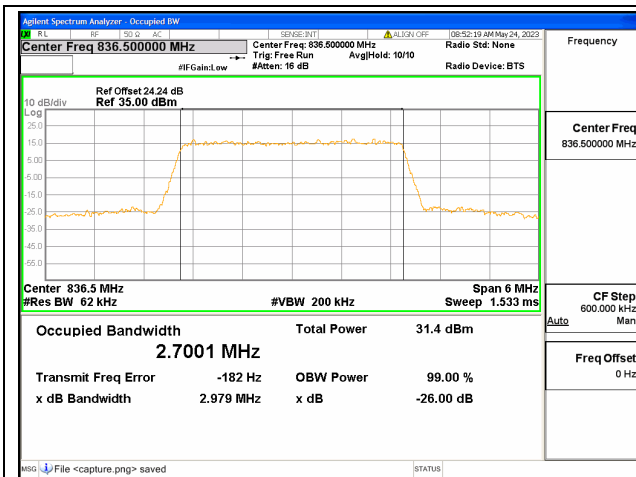

Band26 Part22 / 1.4MHz / 64QAM/ High CH

Band26 Part22 / 3MHz / QPSK/ Low CH

Band26 Part22 / 3MHz / 16QAM/ Low CH

Band26 Part22 / 3MHz / 64QAM/ Low CH

Band26 Part22 / 3MHz / QPSK/ Mid CH

Band26 Part22 / 3MHz / 16QAM/ Mid CH