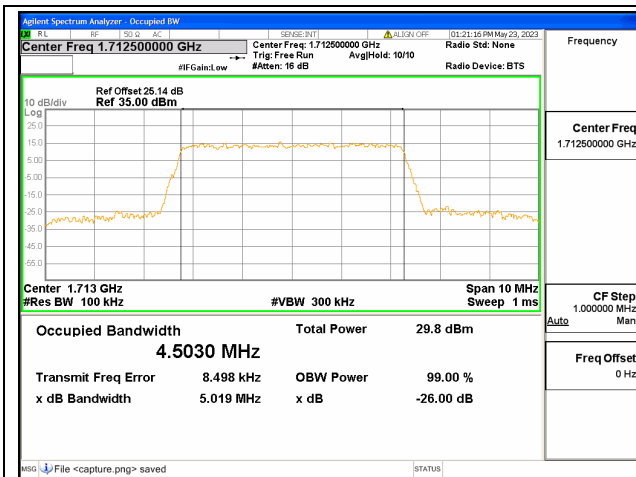

Band66 / 3MHz / 16QAM/ Mid CH

Band66 / 3MHz / 64QAM/ Mid CH

Band66 / 3MHz / QPSK/ High CH

Band66 / 3MHz / 16QAM/ High CH

Band66 / 3MHz / 64QAM/ High CH

Band66 / 5MHz / QPSK/ Low CH

Band66 / 5MHz / 16QAM/ Low CH