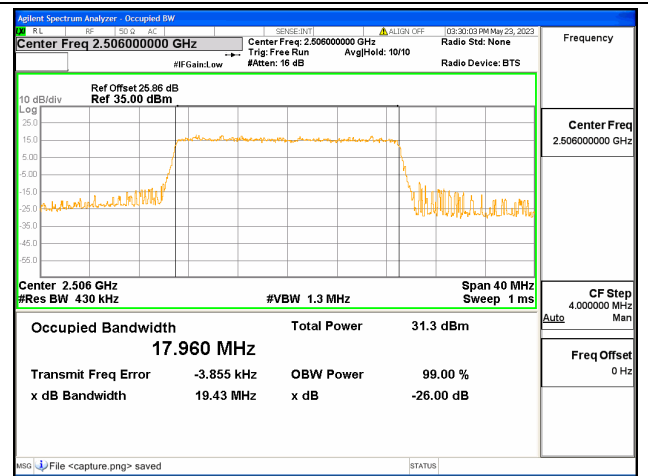

Band41 / 15MHz / QPSK/ Mid CH

Band41 / 15MHz / 16QAM/ Mid CH

Band41 / 15MHz / 64QAM/ Mid CH

Band41 / 15MHz / QPSK/ High CH

Band41 / 15MHz / 16QAM/ High CH

Band41 / 15MHz / 64QAM/ High CH

Band41 / 20MHz / QPSK/ Low CH