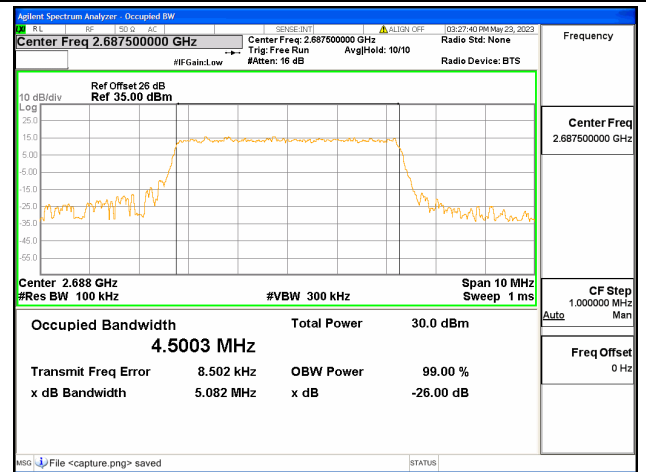

Band41 / 5MHz / QPSK/ Low CH

Band41 / 5MHz / 16QAM/ Low CH

Band41 / 5MHz / 64QAM/ Low CH

Band41 / 5MHz / QPSK/ Mid CH

Band41 / 5MHz / 16QAM/ Mid CH

Band41 / 5MHz / 64QAM/ Mid CH

Band41 / 5MHz / QPSK/ High CH