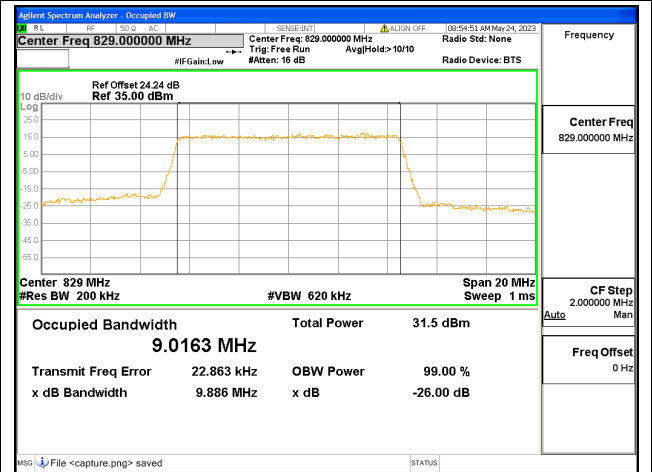

Band26 Part22 / 10MHz / QPSK/ Low CH