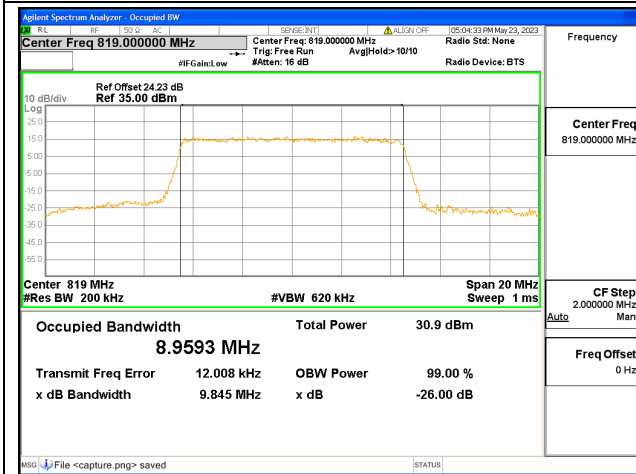

Band26 Part90 / 5MHz / 64QAM/ Mid CH

Band26 Part90 / 5MHz / QPSK/ High CH

Band26 Part90 / 5MHz / 16QAM/ High CH

Band26 Part90 / 5MHz / 64QAM/ High CH

Band26 Part90 / 10MHz / QPSK/ Mid CH

Band26 Part90 / 10MHz / 16QAM/ Mid CH