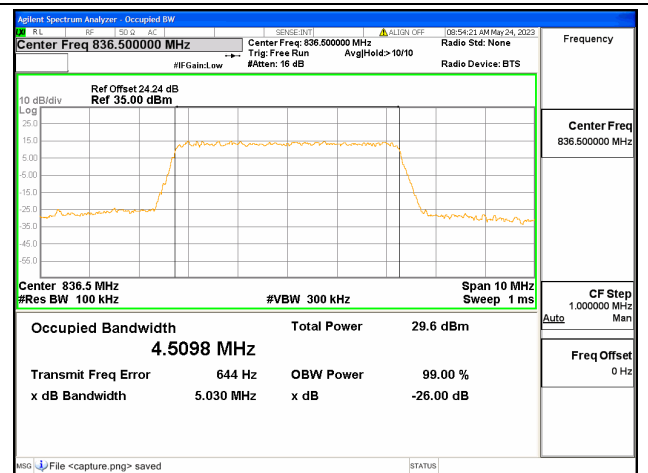

Band26 Part22 / 5MHz / 64QAM/ Mid CH