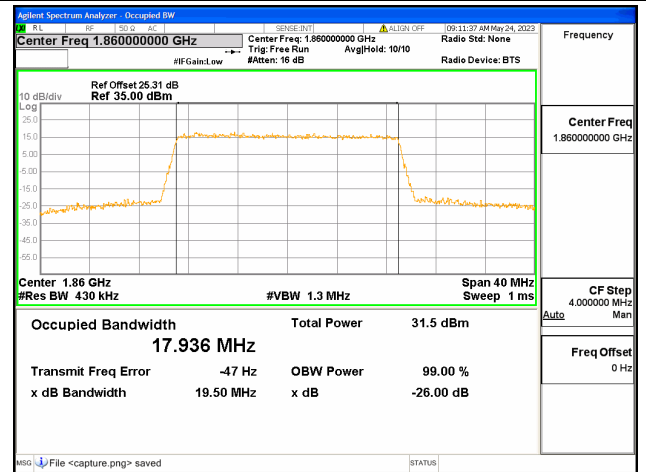

Band25 / 15MHz / QPSK/ High CH

Band25 / 15MHz / 16QAM/ High CH

Band25 / 15MHz / 64QAM/ High CH

Band25 / 20MHz / QPSK/ Low CH

Band25 / 20MHz / 16QAM/ Low CH

Band25 / 20MHz / 64QAM/ Low CH

Band25 / 20MHz / QPSK/ Mid CH