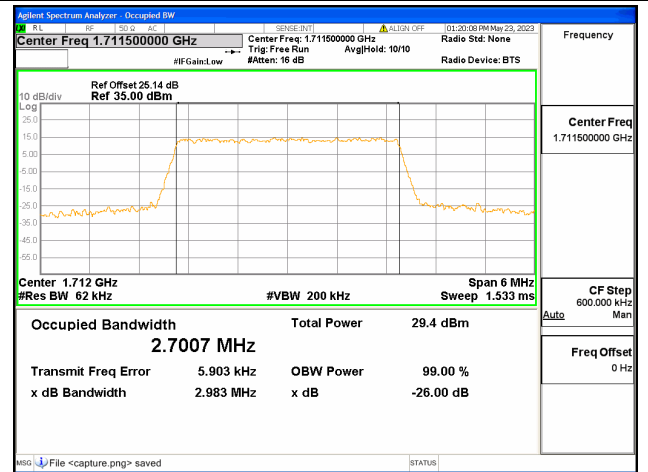

Band66 / 1.4MHz / QPSK/ High CH

Band66 / 1.4MHz / 16QAM/ High CH

Band66 / 1.4MHz / 64QAM/ High CH

Band66 / 3MHz / QPSK/ Low CH

Band66 / 3MHz / 16QAM/ Low CH

Band66 / 3MHz / 64QAM/ Low CH

Band66 / 3MHz / QPSK/ Mid CH