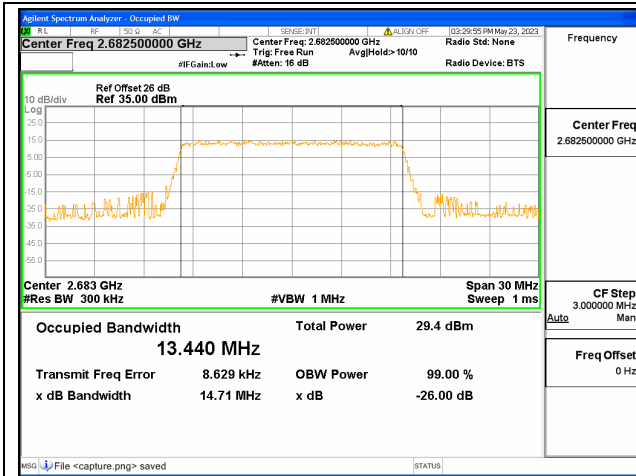

Band41 / 15MHz / QPSK/ Mid CH

Band41 / 15MHz / 16QAM/ Mid CH

Band41 / 15MHz / 64QAM/ Mid CH

Band41 / 15MHz / QPSK/ High CH

Band41 / 15MHz / 16QAM/ High CH

Band41 / 15MHz / 64QAM/ High CH

Band41 / 20MHz / QPSK/ Low CH