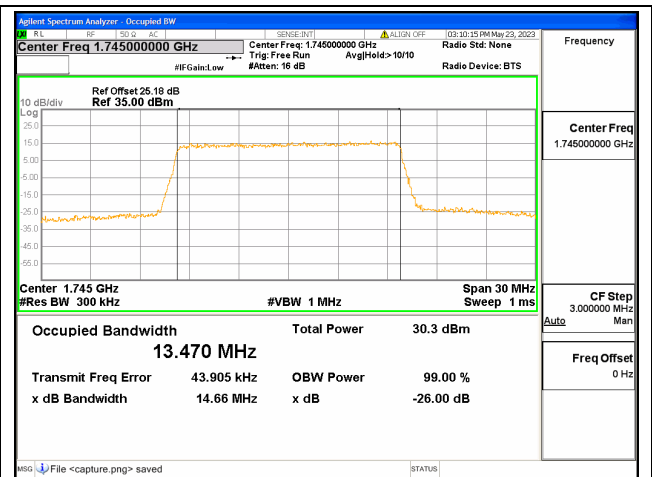

Band66 / 10MHz / 16QAM/ High CH

Band66 / 10MHz / 64QAM/ High CH

Band66 / 15MHz / QPSK/ Low CH

Band66 / 15MHz / 16QAM/ Low CH

Band66 / 15MHz / 64QAM/ Low CH

Band66 / 15MHz / QPSK/ Mid CH

Band66 / 15MHz / 16QAM/ Mid CH