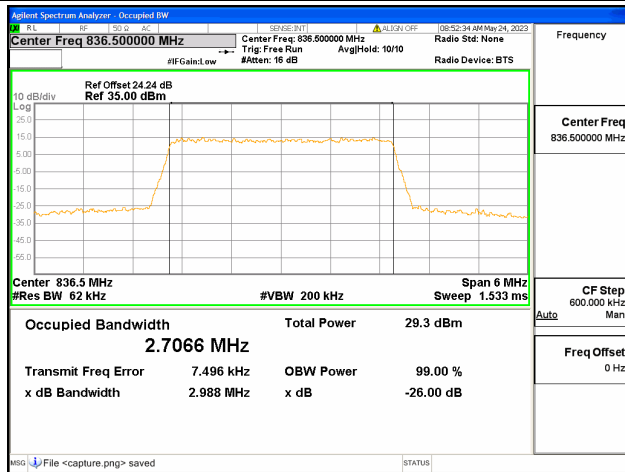

Band26 Part22 / 1.4MHz / 64QAM/ High CH

Band26 Part22 / 3MHz / QPSK/ Low CH

Band26 Part22 / 3MHz / 16QAM/ Low CH

Band26 Part22 / 3MHz / 64QAM/ Low CH

Band26 Part22 / 3MHz / QPSK/ Mid CH

Band26 Part22 / 3MHz / 16QAM/ Mid CH