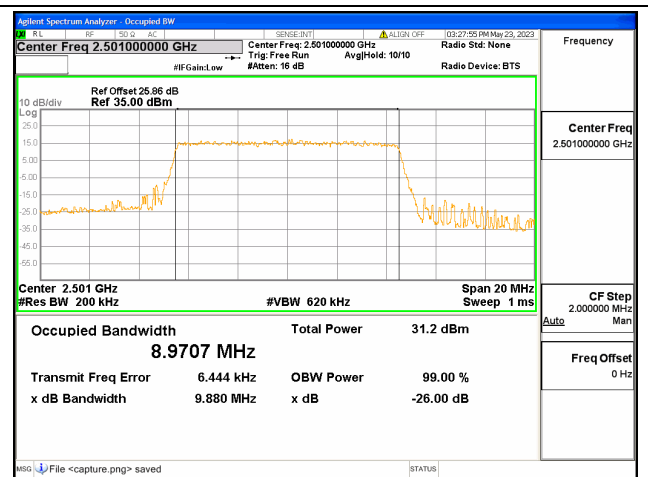

Band41 / 10MHz / QPSK/ Low CH