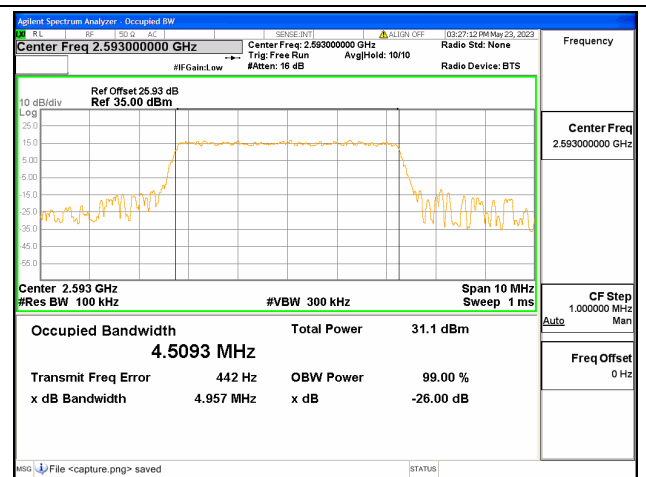

Band41 / 5MHz / QPSK/ Mid CH