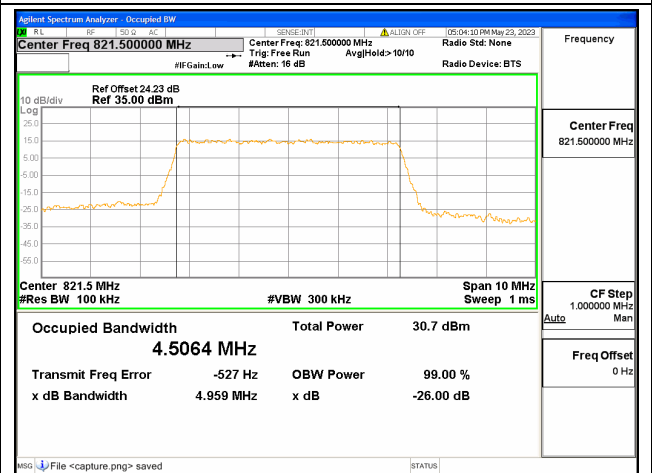

Band26 Part90 / 5MHz / 16QAM/ High CH