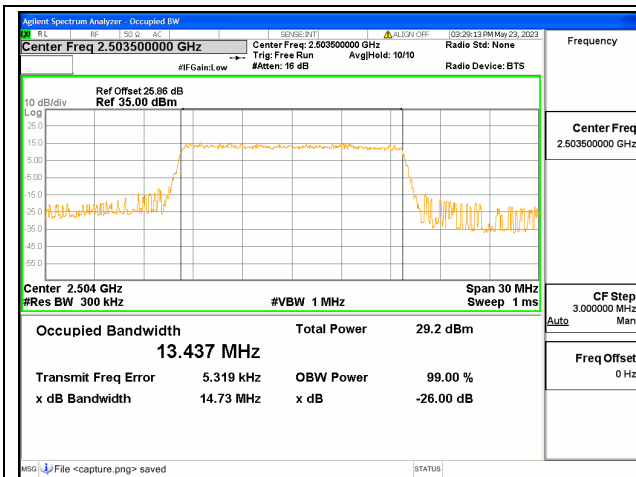

Band41 / 10MHz / 64QAM/ Mid CH

Band41 / 10MHz / QPSK/ High CH

Band41 / 10MHz / 16QAM/ High CH

Band41 / 10MHz / 64QAM/ High CH

Band41 / 15MHz / QPSK/ Low CH

Band41 / 15MHz / 16QAM/ Low CH

Band41 / 15MHz / 64QAM/ Low CH