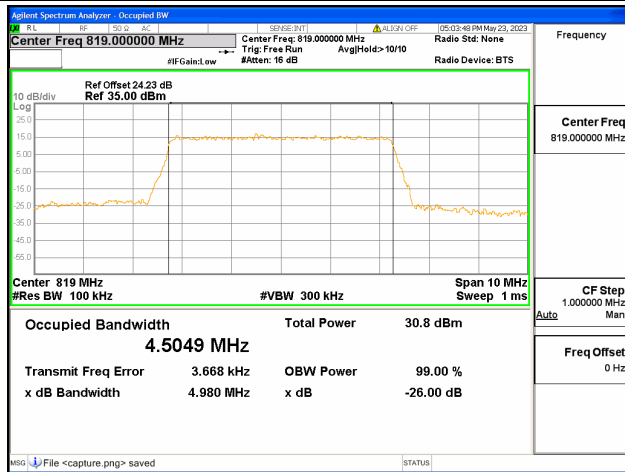

Band26 Part90 / 3MHz / 64QAM/ High CH

Band26 Part90 / 5MHz / QPSK/ Low CH

Band26 Part90 / 5MHz / 16QAM/ Low CH

Band26 Part90 / 5MHz / 64QAM/ Low CH

Band26 Part90 / 5MHz / QPSK/ Mid CH

Band26 Part90 / 5MHz / 16QAM/ Mid CH