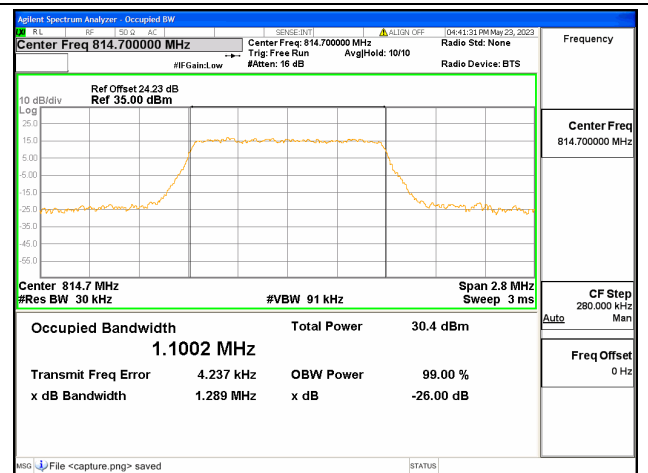

Band26 Part90 / 1.4MHz / 16QAM / Low CH