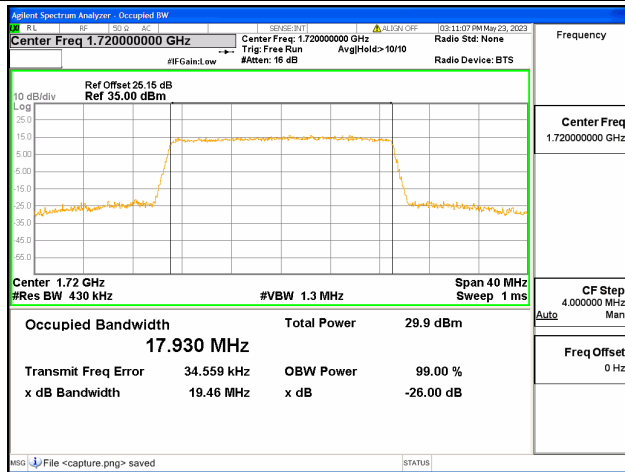

Band66 / 15MHz / 64QAM/ Mid CH

Band66 / 15MHz / QPSK/ High CH

Band66 / 15MHz / 16QAM/ High CH

Band66 / 15MHz / 64QAM/ High CH

Band66 / 20MHz / QPSK/ Low CH

Band66 / 20MHz / 16QAM/ Low CH

Band66 / 20MHz / 64QAM/ Low CH