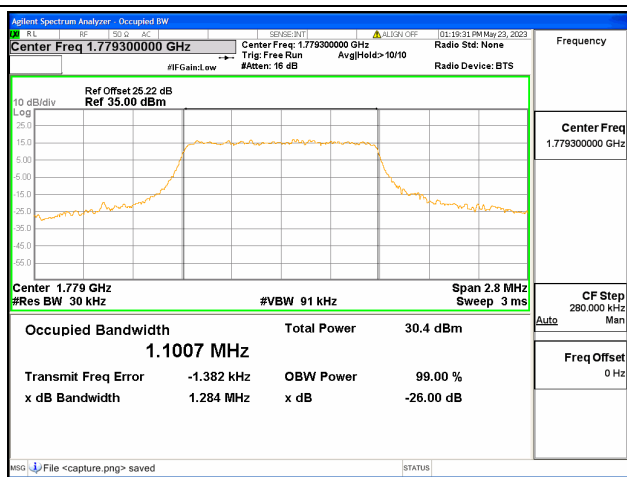

Band41 / 20MHz / 64QAM/ High CH

Band66 / 1.4MHz / QPSK/ Low CH

Band66 / 1.4MHz / 16QAM/ Low CH

Band66 / 1.4MHz / 64QAM/ Low CH

Band66 / 1.4MHz / QPSK/ Mid CH

Band66 / 1.4MHz / 16QAM/ Mid CH

Band66 / 1.4MHz / 64QAM/ Mid CH