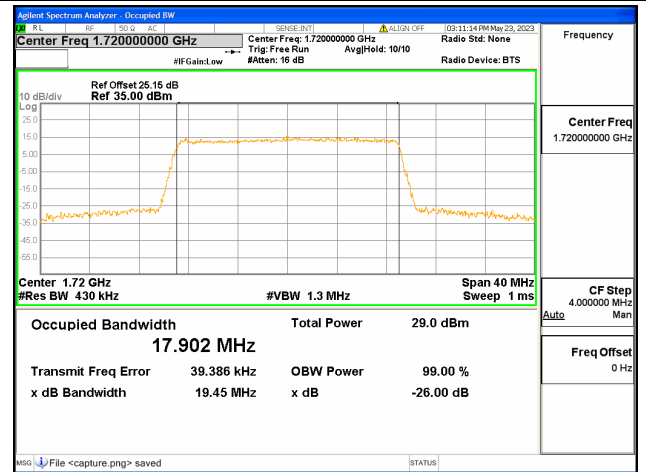

Band66 / 15MHz / 64QAM/ Mid CH

Band66 / 15MHz / QPSK/ High CH

Band66 / 15MHz / 16QAM/ High CH

Band66 / 15MHz / 64QAM/ High CH

Band66 / 20MHz / QPSK/ Low CH

Band66 / 20MHz / 16QAM/ Low CH

Band66 / 20MHz / 64QAM/ Low CH