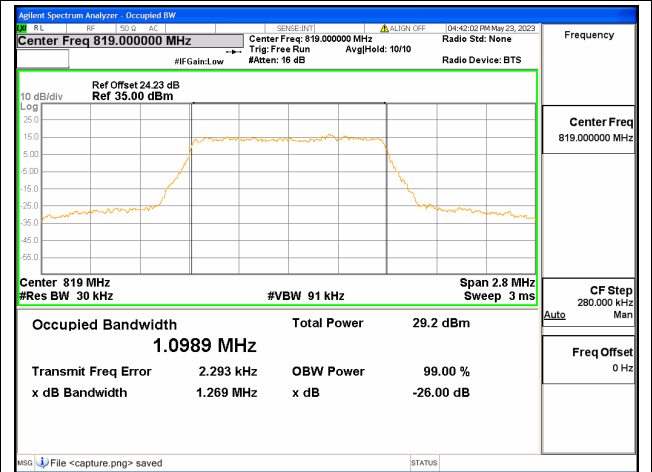

Band26 Part22 / 15MHz / 64QAM / High CH

N/A

Band26 Part90 / 1.4MHz / QPSK / Low CH

Band26 Part90 / 1.4MHz / 16QAM / Low CH

Band26 Part90 / 1.4MHz / 64QAM/ Low CH

Band26 Part90 / 1.4MHz / QPSK/ Mid CH

Band26 Part90 / 1.4MHz / 16QAM/ Mid CH