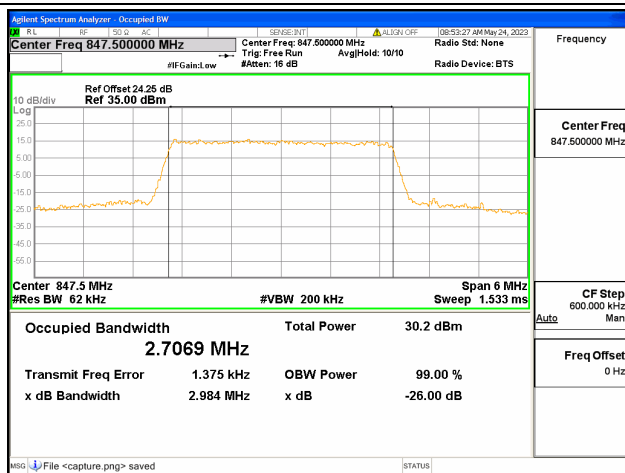

Band26 Part22 / 3MHz / 16QAM/ High CH