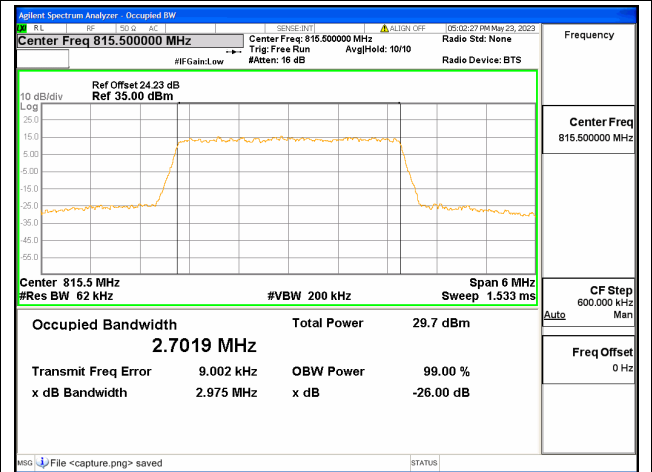

Band26 Part90 / 1.4MHz / 64QAM/ Mid CH

Band26 Part90 / 1.4MHz / QPSK/ High CH

Band26 Part90 / 1.4MHz / 16QAM/ High CH

Band26 Part90 / 1.4MHz / 64QAM/ High CH

Band26 Part90 / 3MHz / QPSK/ Low CH

Band26 Part90 / 3MHz / 16QAM/ Low CH