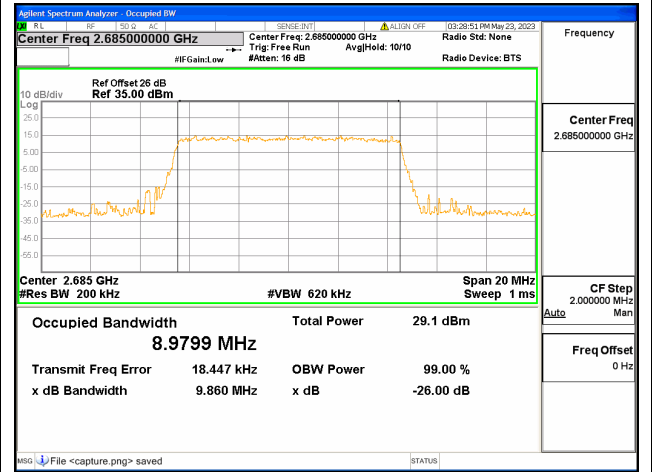

Band41 / 10MHz / 64QAM/ High CH