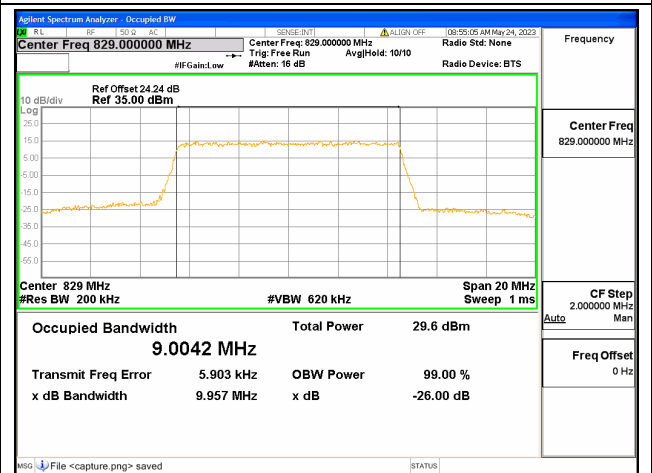

Band26 Part22 / 10MHz / 64QAM/ Low CH