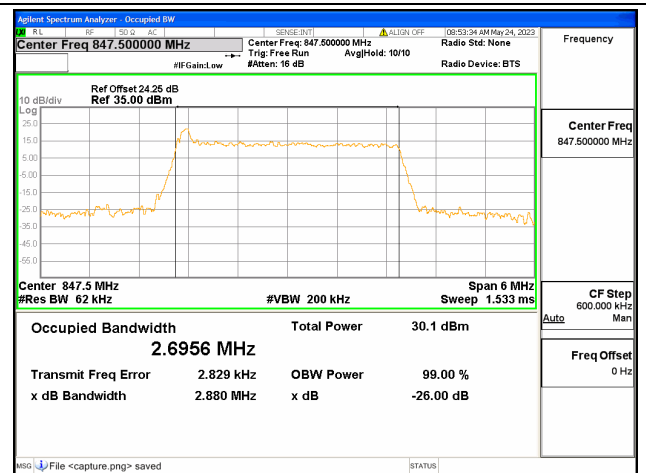

Band26 Part22 / 3MHz / 64QAM/ High CH