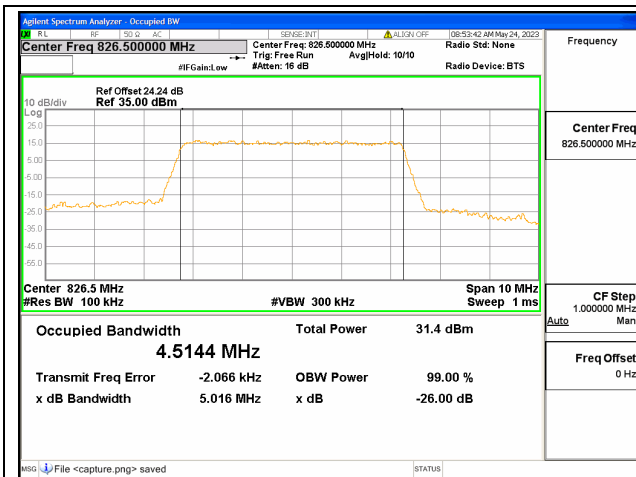

Band26 Part22 / 3MHz / 64QAM/ Mid CH

Band26 Part22 / 3MHz / QPSK/ High CH

Band26 Part22 / 3MHz / 16QAM/ High CH

Band26 Part22 / 3MHz / 64QAM/ High CH

Band26 Part22 / 5MHz / QPSK/ Low CH

Band26 Part22 / 5MHz / 16QAM/ Low CH