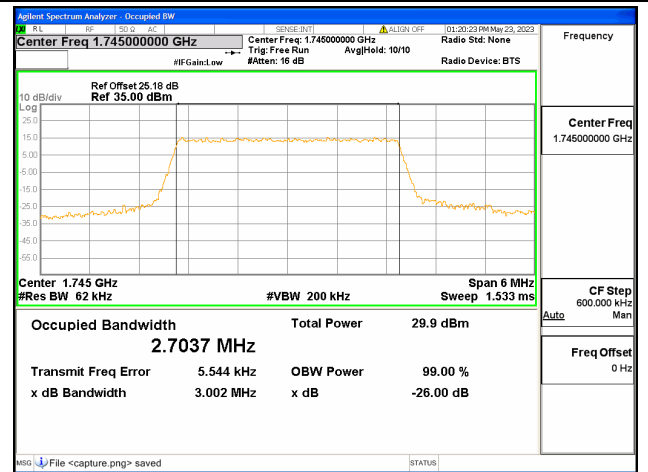

Band66 / 1.4MHz / QPSK/ High CH

Band66 / 1.4MHz / 16QAM/ High CH

Band66 / 1.4MHz / 64QAM/ High CH

Band66 / 3MHz / QPSK/ Low CH

Band66 / 3MHz / 16QAM/ Low CH

Band66 / 3MHz / 64QAM/ Low CH

Band66 / 3MHz / QPSK/ Mid CH