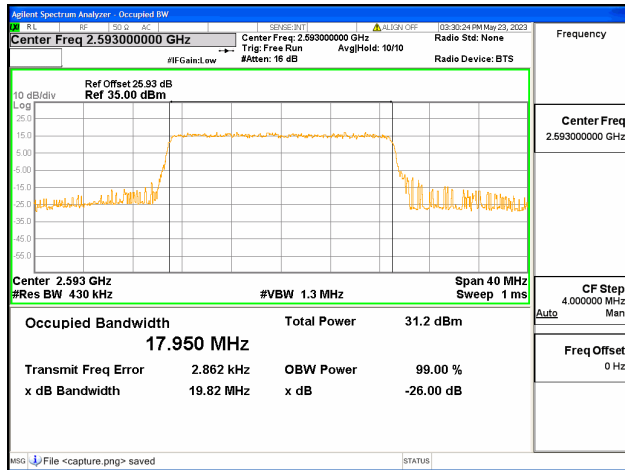

Band41 / 20MHz / QPSK/ Mid CH