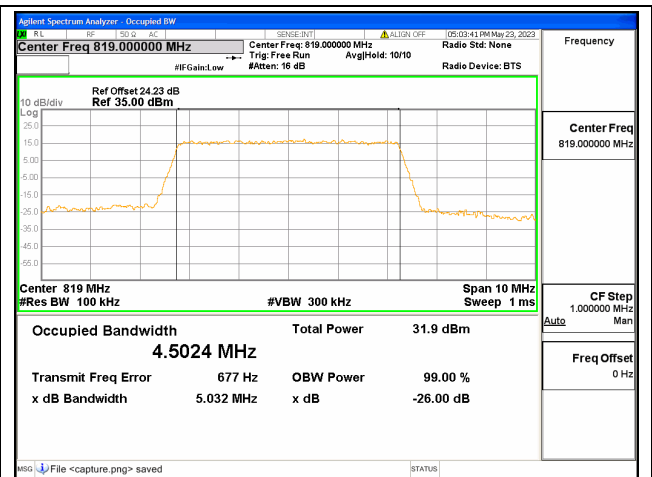

Band26 Part90 / 3MHz / 64QAM/ High CH

Band26 Part90 / 5MHz / QPSK/ Low CH

Band26 Part90 / 5MHz / 16QAM/ Low CH

Band26 Part90 / 5MHz / 64QAM/ Low CH

Band26 Part90 / 5MHz / QPSK/ Mid CH

Band26 Part90 / 5MHz / 16QAM/ Mid CH