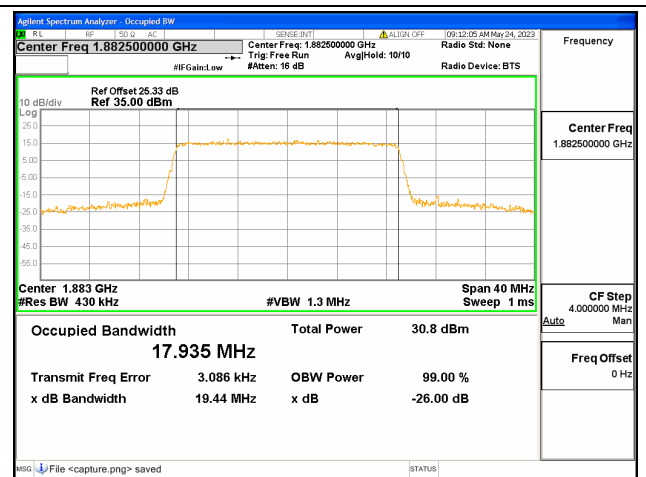

Band25 / 15MHz / QPSK/ High CH

Band25 / 15MHz / 16QAM/ High CH

Band25 / 15MHz / 64QAM/ High CH

Band25 / 20MHz / QPSK/ Low CH

Band25 / 20MHz / 16QAM/ Low CH

Band25 / 20MHz / 64QAM/ Low CH

Band25 / 20MHz / QPSK/ Mid CH