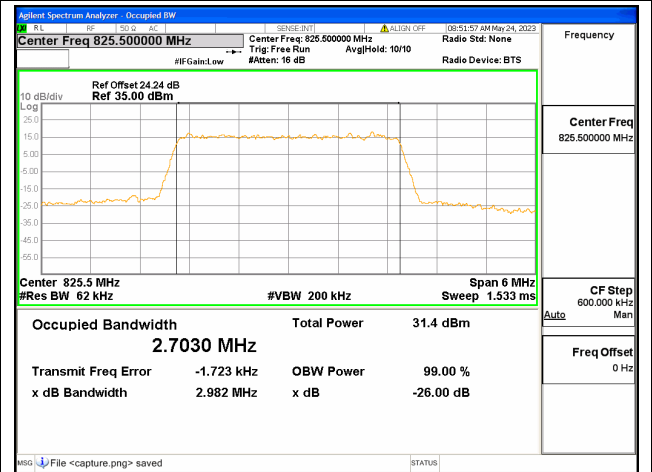

Band26 Part22 / 3MHz / QPSK/ Low CH