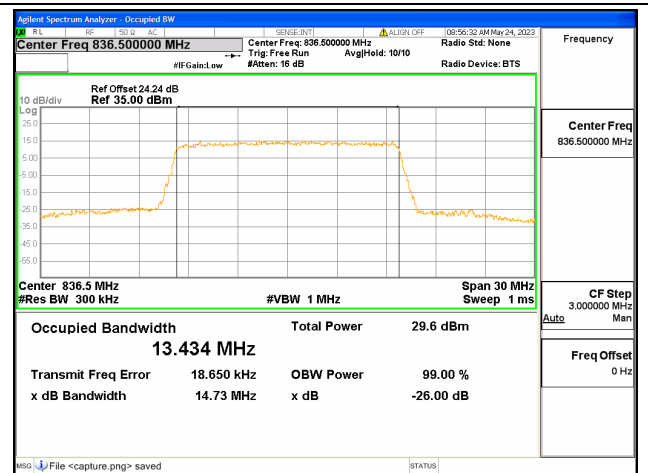

Band26 Part22 / 15MHz / 64QAM/ Mid CH