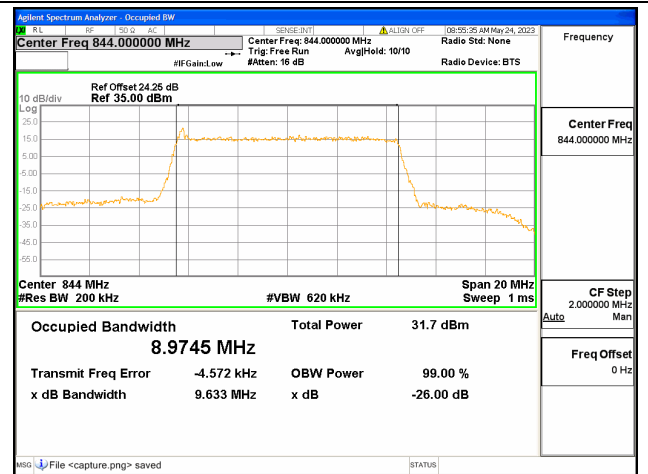

Band26 Part22 / 10MHz / QPSK/ High CH