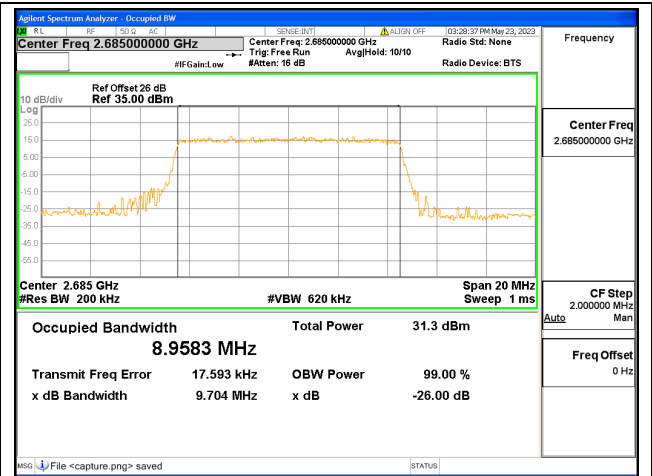

Band41 / 10MHz / QPSK/ High CH