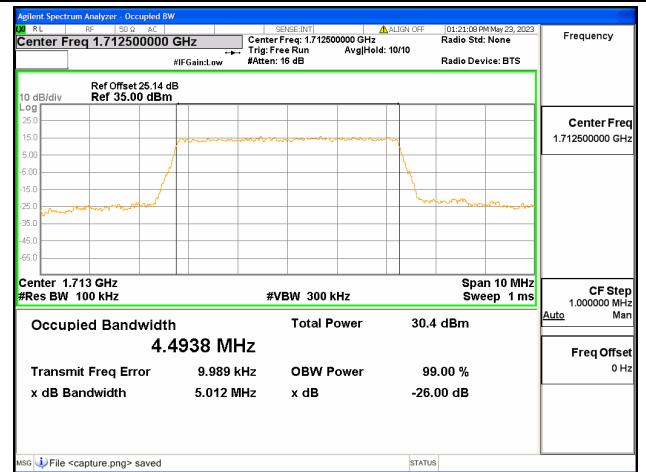

Band66 / 3MHz / 16QAM/ Mid CH

Band66 / 3MHz / 64QAM/ Mid CH

Band66 / 3MHz / QPSK/ High CH

Band66 / 3MHz / 16QAM/ High CH

Band66 / 3MHz / 64QAM/ High CH

Band66 / 5MHz / QPSK/ Low CH

Band66 / 5MHz / 16QAM/ Low CH