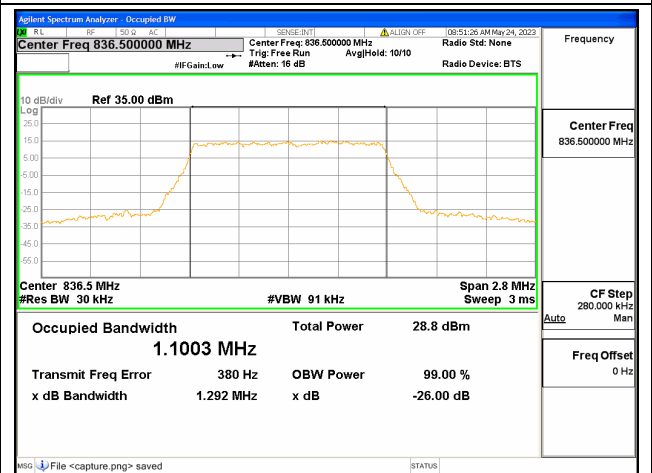

Band26 Part22 / 1.4MHz / 64QAM/ Mid CH