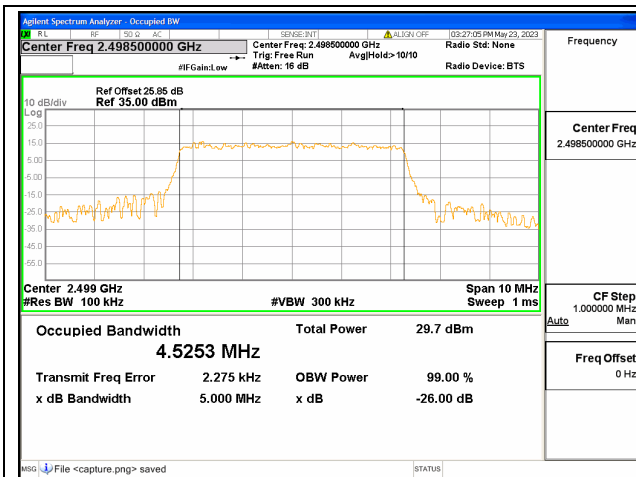

Band41 / 5MHz / 64QAM/ Low CH