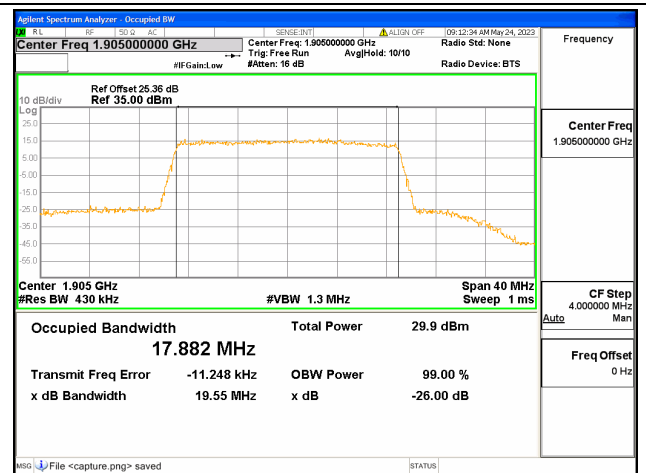

Band25 / 20MHz / 16QAM/ Mid CH

Band25 / 20MHz / 64QAM/ Mid CH

Band25 / 20MHz / QPSK/ High CH

Band25 / 20MHz / 16QAM/ High CH

Band25 / 20MHz / 64QAM/ High CH

Band26 Part22 / 1.4MHz / QPSK/ Low CH

Band26 Part22 / 1.4MHz / 16QAM/ Low CH