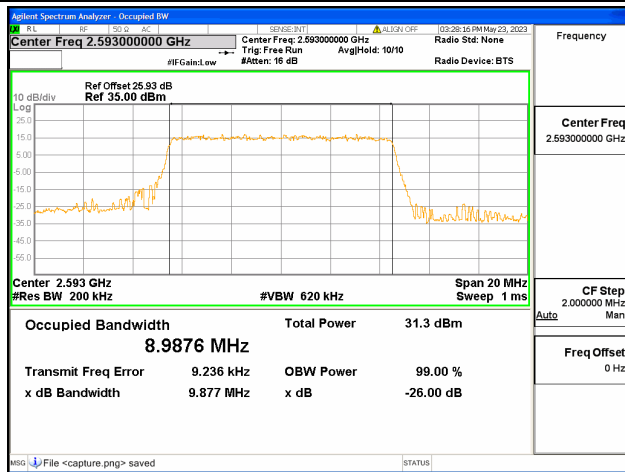

Band41 / 5MHz / 16QAM/ High CH

Band41 / 5MHz / 64QAM/ High CH

Band41 / 10MHz / QPSK/ Low CH

Band41 / 10MHz / 16QAM/ Low CH

Band41 / 10MHz / 64QAM/ Low CH

Band41 / 10MHz / QPSK/ Mid CH

Band41 / 10MHz / 16QAM/ Mid CH