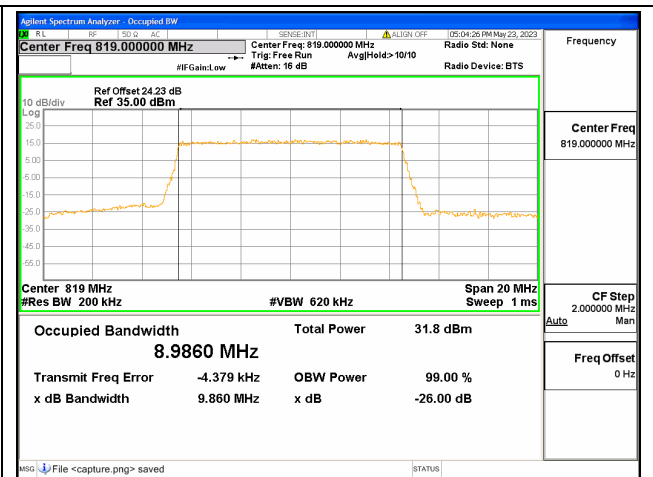

Band26 Part90 / 5MHz / 64QAM/ Mid CH

Band26 Part90 / 5MHz / QPSK/ High CH

Band26 Part90 / 5MHz / 16QAM/ High CH

Band26 Part90 / 5MHz / 64QAM/ High CH

Band26 Part90 / 10MHz / QPSK/ Mid CH

Band26 Part90 / 10MHz / 16QAM/ Mid CH