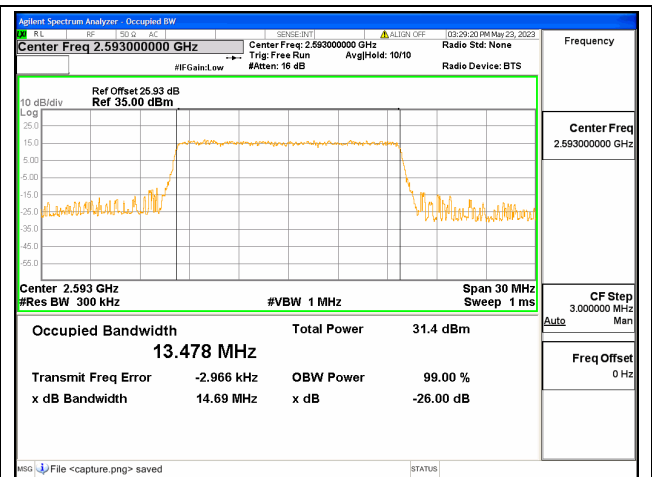

Band41 / 10MHz / 64QAM/ Mid CH

Band41 / 10MHz / QPSK/ High CH

Band41 / 10MHz / 16QAM/ High CH

Band41 / 10MHz / 64QAM/ High CH

Band41 / 15MHz / QPSK/ Low CH

Band41 / 15MHz / 16QAM/ Low CH

Band41 / 15MHz / 64QAM/ Low CH