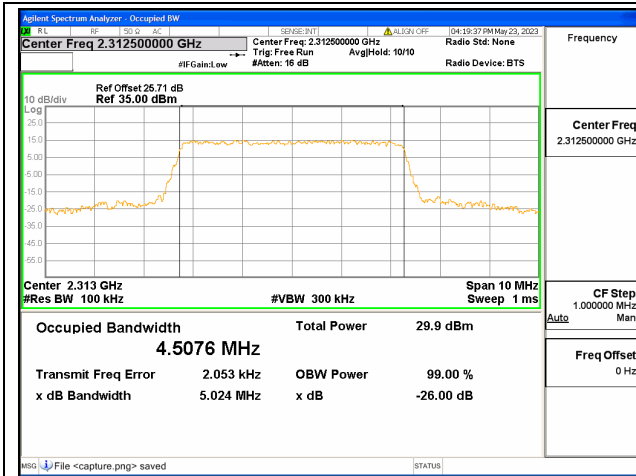

Band26 Part90 / 10MHz / 64QAM/ Mid CH

Band30 / 5MHz / QPSK/ Low CH

Band30 / 5MHz / 16QAM/ Low CH

Band30 / 5MHz / 64QAM/ High CH

Band30 / 10MHz / QPSK/ Mid CH

Band30 / 10MHz / 16QAM/ Mid CH

Band30 / 10MHz / 64QAM/ Mid CH