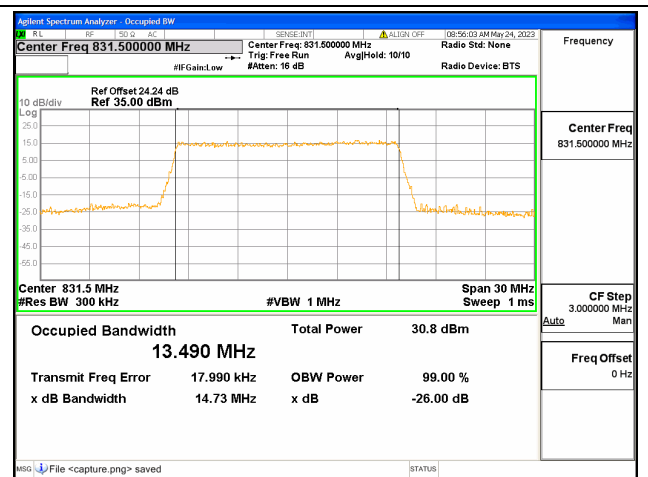

Band26 Part22 / 10MHz / 64QAM/ Mid CH

Band26 Part22 / 10MHz / QPSK/ High CH

Band26 Part22 / 10MHz / 16QAM/ High CH

Band26 Part22 / 10MHz / 64QAM/ High CH

Band26 Part22 / 15MHz / QPSK/ Low CH

Band26 Part22 / 15MHz / 16QAM/ Low CH