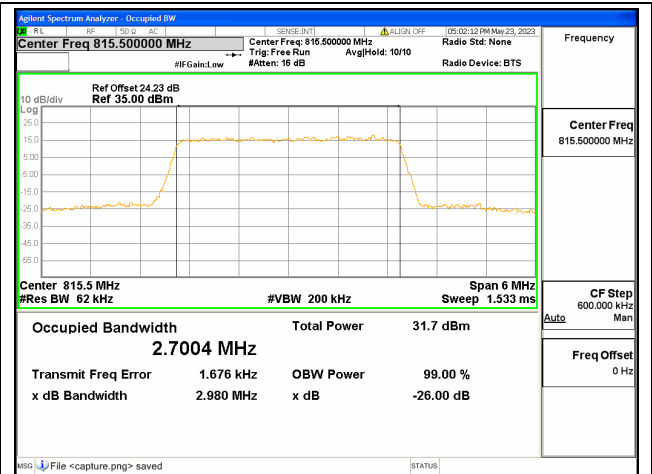

Band26 Part90 / 1.4MHz / 64QAM/ Mid CH

Band26 Part90 / 1.4MHz / QPSK/ High CH

Band26 Part90 / 1.4MHz / 16QAM/ High CH

Band26 Part90 / 1.4MHz / 64QAM/ High CH

Band26 Part90 / 3MHz / QPSK/ Low CH

Band26 Part90 / 3MHz / 16QAM/ Low CH