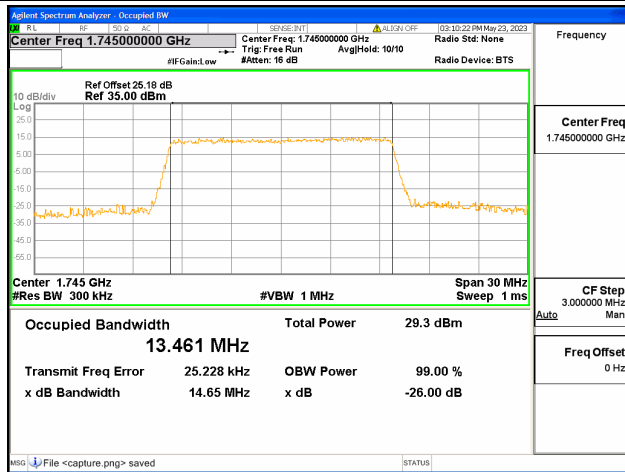

Band66 / 10MHz / 16QAM/ High CH

Band66 / 10MHz / 64QAM/ High CH

Band66 / 15MHz / QPSK/ Low CH

Band66 / 15MHz / 16QAM/ Low CH

Band66 / 15MHz / 64QAM/ Low CH

Band66 / 15MHz / QPSK/ Mid CH

Band66 / 15MHz / 16QAM/ Mid CH