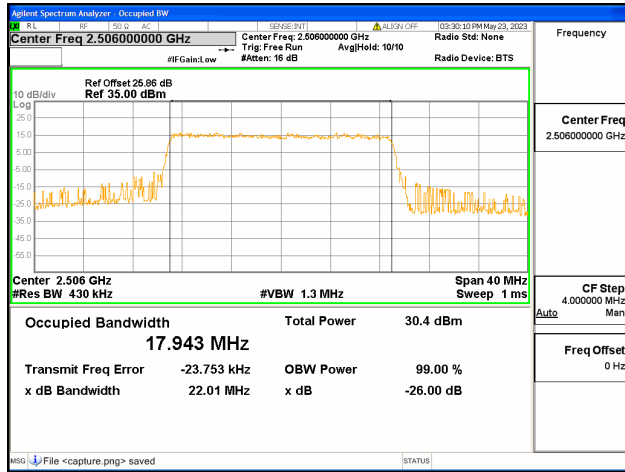

Band41 / 15MHz / QPSK/ Mid CH

Band41 / 15MHz / 16QAM/ Mid CH

Band41 / 15MHz / 64QAM/ Mid CH

Band41 / 15MHz / QPSK/ High CH

Band41 / 15MHz / 16QAM/ High CH

Band41 / 15MHz / 64QAM/ High CH

Band41 / 20MHz / QPSK/ Low CH