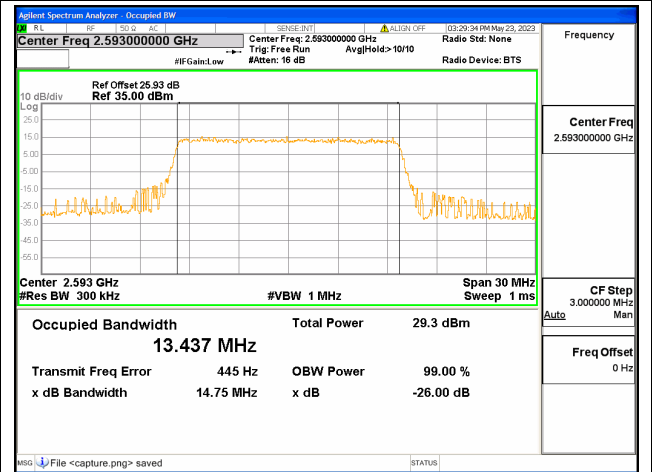

Band41 / 15MHz / 64QAM/ Mid CH