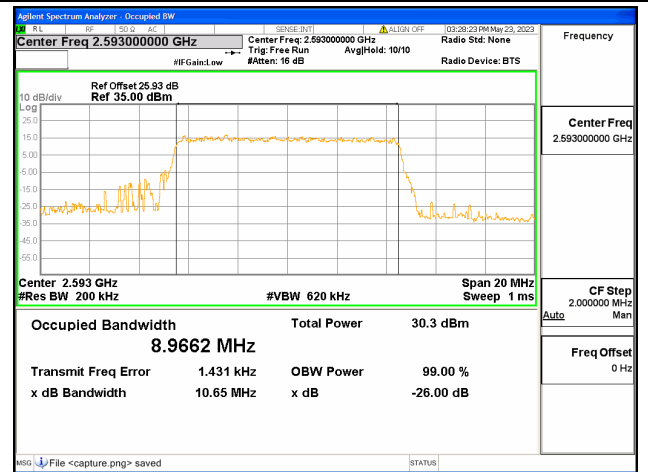

Band41 / 5MHz / 16QAM/ High CH

Band41 / 5MHz / 64QAM/ High CH

Band41 / 10MHz / QPSK/ Low CH

Band41 / 10MHz / 16QAM/ Low CH

Band41 / 10MHz / 64QAM/ Low CH

Band41 / 10MHz / QPSK/ Mid CH

Band41 / 10MHz / 16QAM/ Mid CH