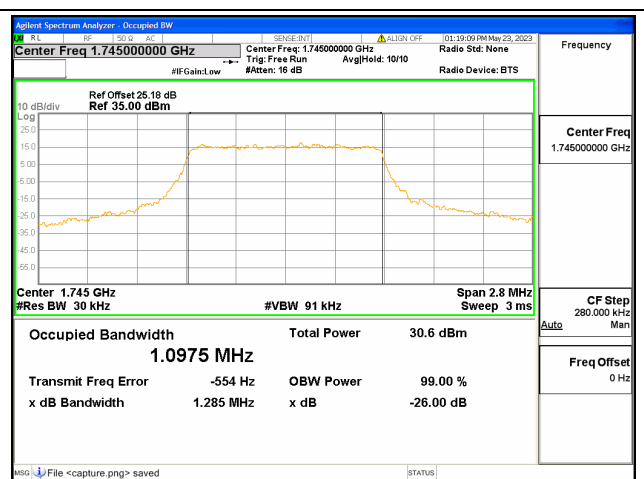

Band41 / 20MHz / 64QAM/ High CH

Band66 / 1.4MHz / QPSK/ Low CH

Band66 / 1.4MHz / 16QAM/ Low CH

Band66 / 1.4MHz / 64QAM/ Low CH

Band66 / 1.4MHz / QPSK/ Mid CH

Band66 / 1.4MHz / 16QAM/ Mid CH

Band66 / 1.4MHz / 64QAM/ Mid CH