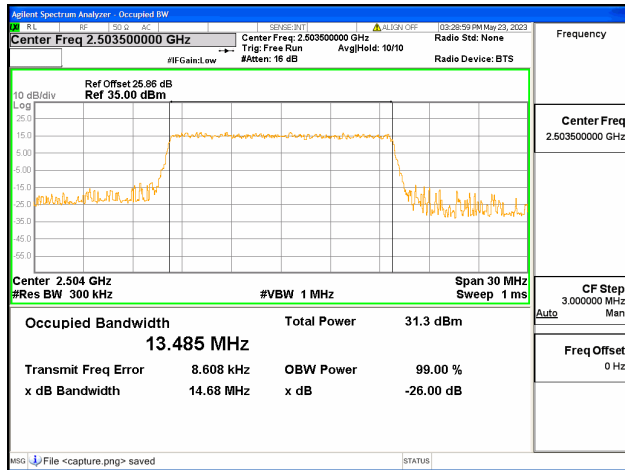

Band41 / 10MHz / 64QAM/ Mid CH

Band41 / 10MHz / QPSK/ High CH

Band41 / 10MHz / 16QAM/ High CH

Band41 / 10MHz / 64QAM/ High CH

Band41 / 15MHz / QPSK/ Low CH

Band41 / 15MHz / 16QAM/ Low CH

Band41 / 15MHz / 64QAM/ Low CH