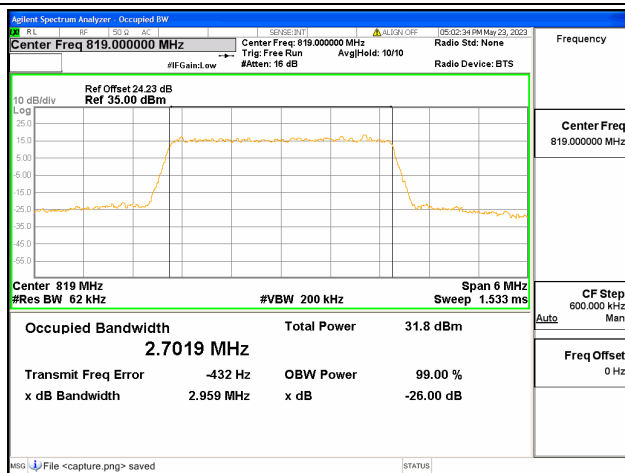

Band26 Part90 / 3MHz / QPSK/ Mid CH