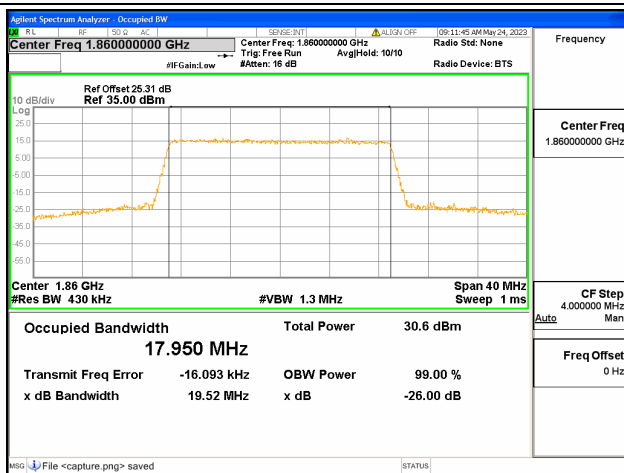

Band25 / 15MHz / QPSK/ High CH

Band25 / 15MHz / 16QAM/ High CH

Band25 / 15MHz / 64QAM/ High CH

Band25 / 20MHz / QPSK/ Low CH

Band25 / 20MHz / 16QAM/ Low CH

Band25 / 20MHz / 64QAM/ Low CH

Band25 / 20MHz / QPSK/ Mid CH