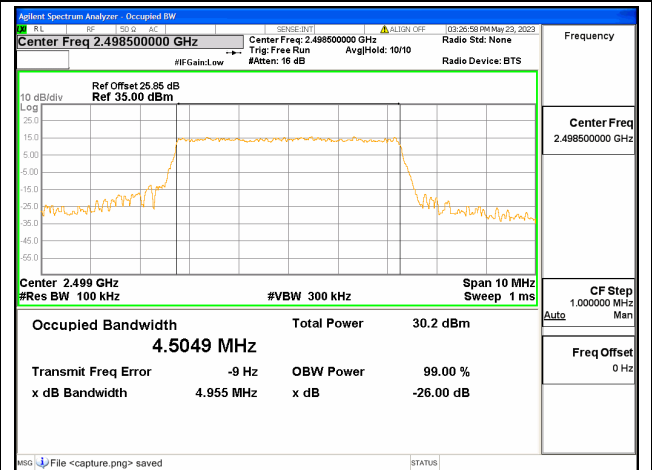

Band41 / 5MHz / 16QAM/ Low CH