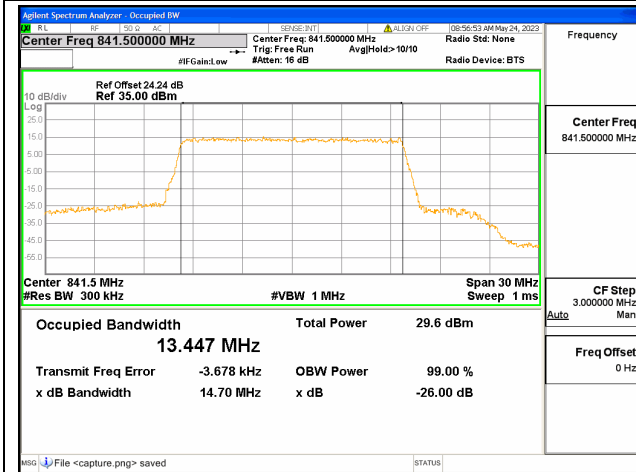

Band26 Part22 / 15MHz / 64QAM/ Low CH

Band26 Part22 / 15MHz / QPSK/ Mid CH

Band26 Part22 / 15MHz / 16QAM/ Mid CH

Band26 Part22 / 15MHz / 64QAM/ Mid CH

Band26 Part22 / 15MHz / QPSK / High CH

Band26 Part22 / 15MHz / 16QAM / High CH