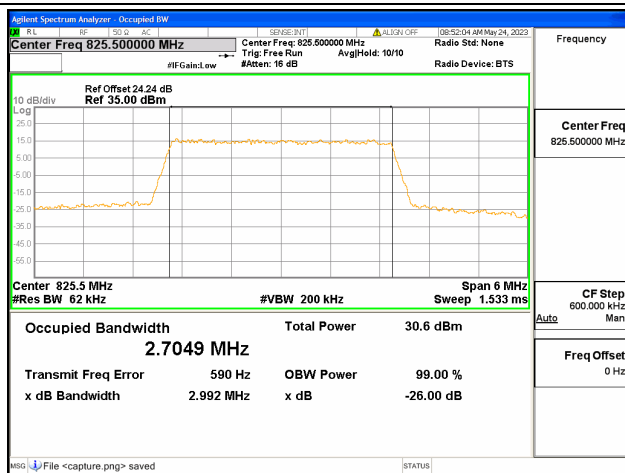

Band26 Part22 / 3MHz / 16QAM/ Low CH