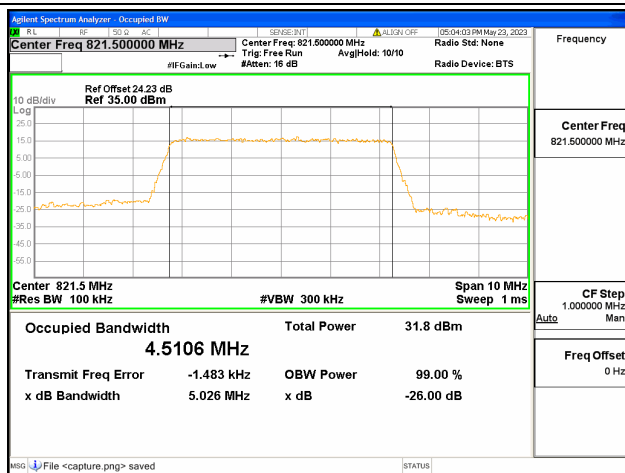

Band26 Part90 / 5MHz / QPSK/ High CH