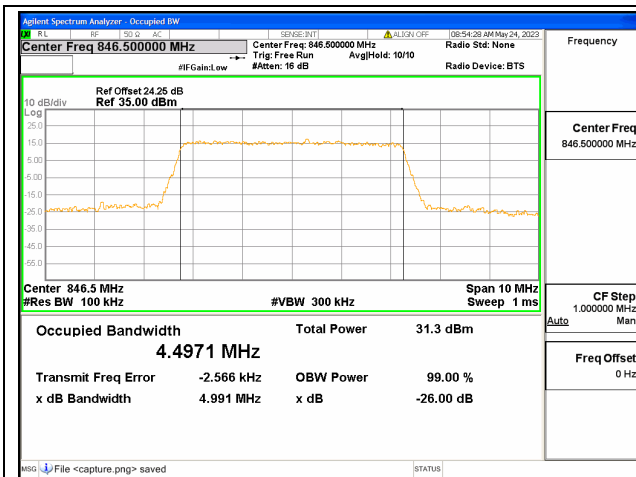

Band26 Part22 / 5MHz / 64QAM/ Low CH

Band26 Part22 / 5MHz / QPSK/ Mid CH

Band26 Part22 / 5MHz / 16QAM/ Mid CH

Band26 Part22 / 5MHz / 64QAM/ Mid CH

Band26 Part22 / 5MHz / QPSK/ High CH

Band26 Part22 / 5MHz / 16QAM/ High CH