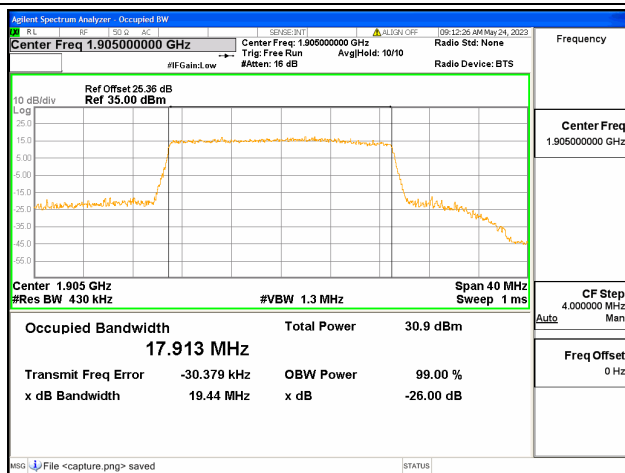

Band25 / 20MHz / 16QAM/ High CH