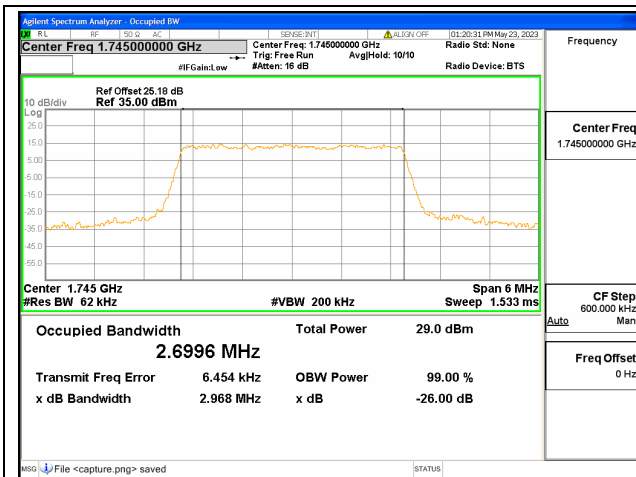

Band66 / 3MHz / 64QAM/ Mid CH