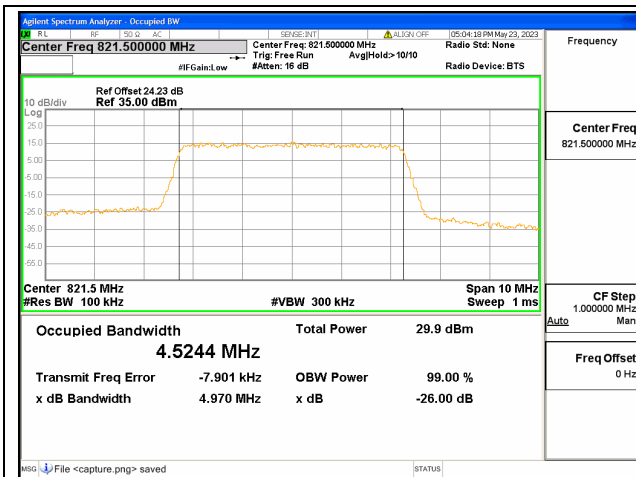

Band26 Part90 / 5MHz / 64QAM/ Mid CH

Band26 Part90 / 5MHz / QPSK/ High CH

Band26 Part90 / 5MHz / 16QAM/ High CH

Band26 Part90 / 5MHz / 64QAM/ High CH

Band26 Part90 / 10MHz / QPSK/ Mid CH

Band26 Part90 / 10MHz / 16QAM/ Mid CH