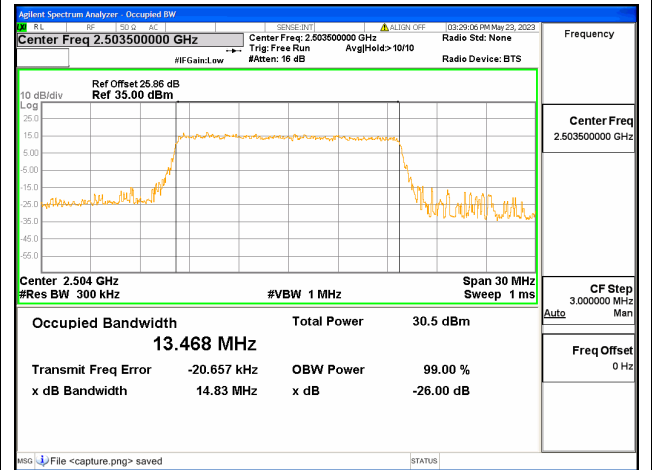

Band41 / 10MHz / 64QAM/ Mid CH

Band41 / 10MHz / QPSK/ High CH

Band41 / 10MHz / 16QAM/ High CH

Band41 / 10MHz / 64QAM/ High CH

Band41 / 15MHz / QPSK/ Low CH

Band41 / 15MHz / 16QAM/ Low CH

Band41 / 15MHz / 64QAM/ Low CH