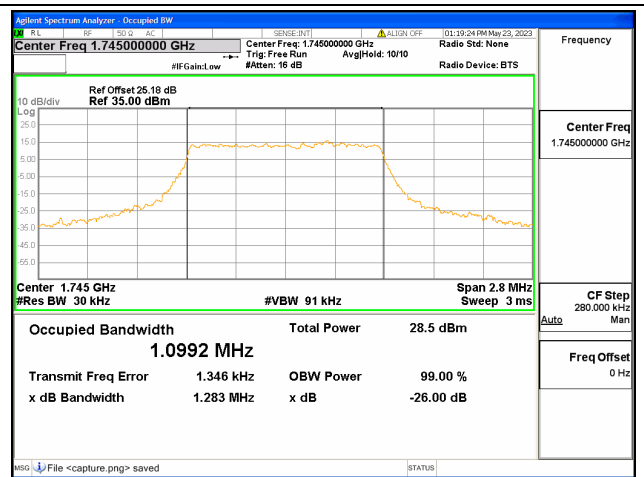

Band41 / 20MHz / 64QAM/ High CH

Band66 / 1.4MHz / QPSK/ Low CH

Band66 / 1.4MHz / 16QAM/ Low CH

Band66 / 1.4MHz / 64QAM/ Low CH

Band66 / 1.4MHz / QPSK/ Mid CH

Band66 / 1.4MHz / 16QAM/ Mid CH

Band66 / 1.4MHz / 64QAM/ Mid CH