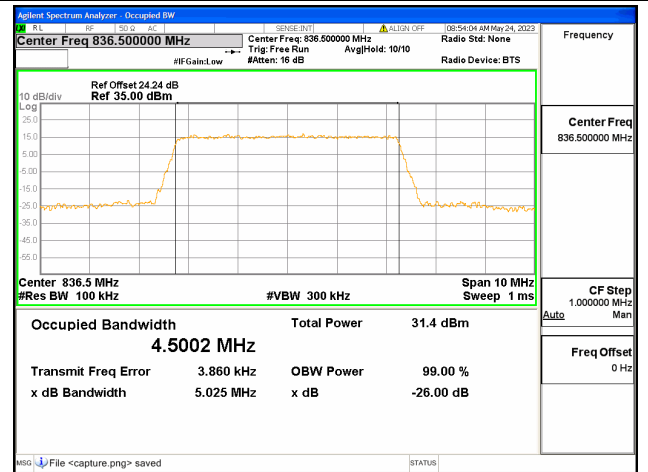

Band26 Part22 / 5MHz / QPSK/ Mid CH