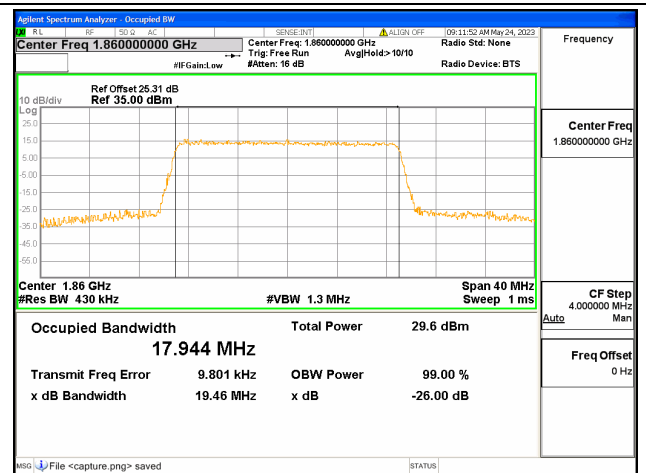

Band25 / 15MHz / QPSK/ High CH

Band25 / 15MHz / 16QAM/ High CH

Band25 / 15MHz / 64QAM/ High CH

Band25 / 20MHz / QPSK/ Low CH

Band25 / 20MHz / 16QAM/ Low CH

Band25 / 20MHz / 64QAM/ Low CH

Band25 / 20MHz / QPSK/ Mid CH