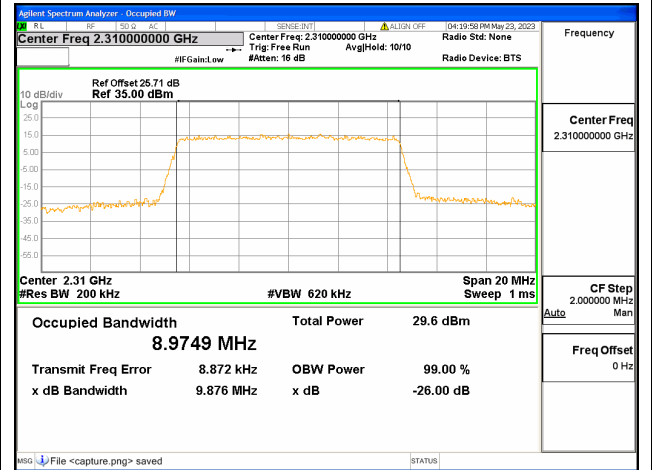

Band26 Part90 / 10MHz / 64QAM/ Mid CH

Band30 / 5MHz / QPSK/ Low CH

Band30 / 5MHz / 16QAM/ Low CH

Band30 / 5MHz / 64QAM/ High CH

Band30 / 10MHz / QPSK/ Mid CH

Band30 / 10MHz / 16QAM/ Mid CH

Band30 / 10MHz / 64QAM/ Mid CH