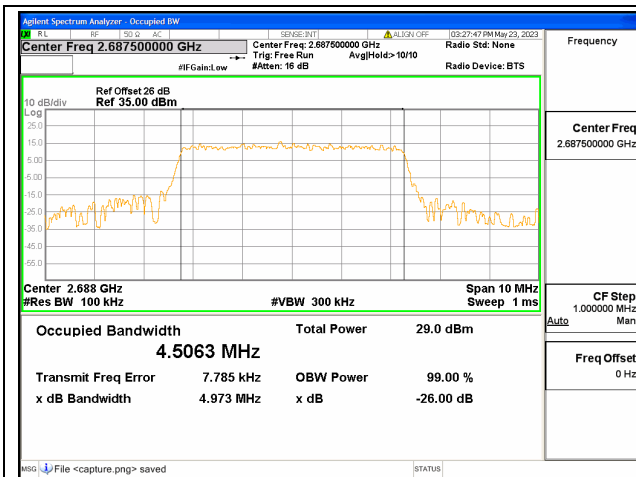

Band41 / 5MHz / 64QAM/ High CH