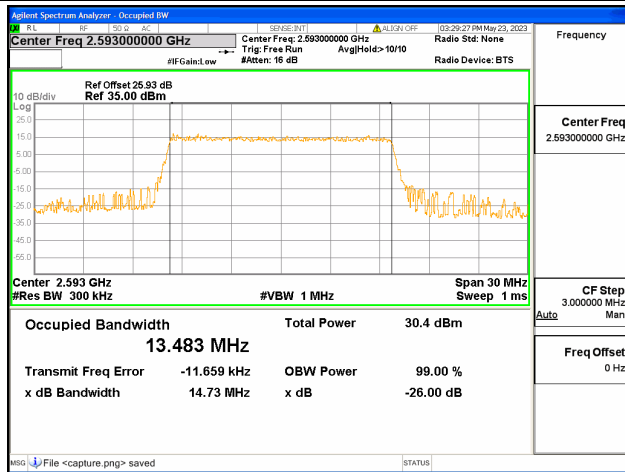

Band41 / 15MHz / 16QAM/ Mid CH