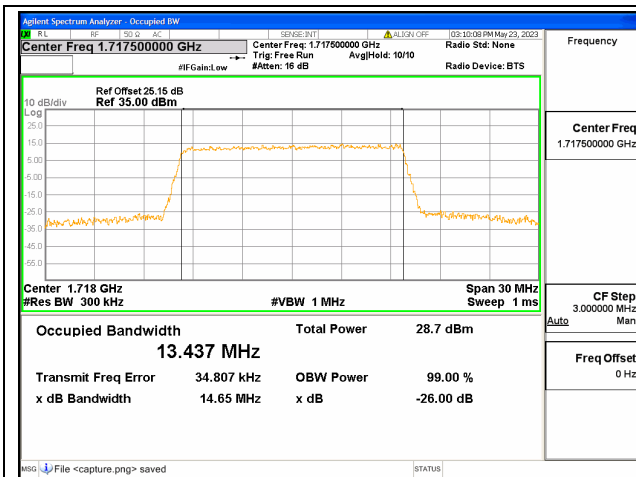

Band66 / 10MHz / 16QAM/ High CH

Band66 / 10MHz / 64QAM/ High CH

Band66 / 15MHz / QPSK/ Low CH

Band66 / 15MHz / 16QAM/ Low CH

Band66 / 15MHz / 64QAM/ Low CH

Band66 / 15MHz / QPSK/ Mid CH

Band66 / 15MHz / 16QAM/ Mid CH