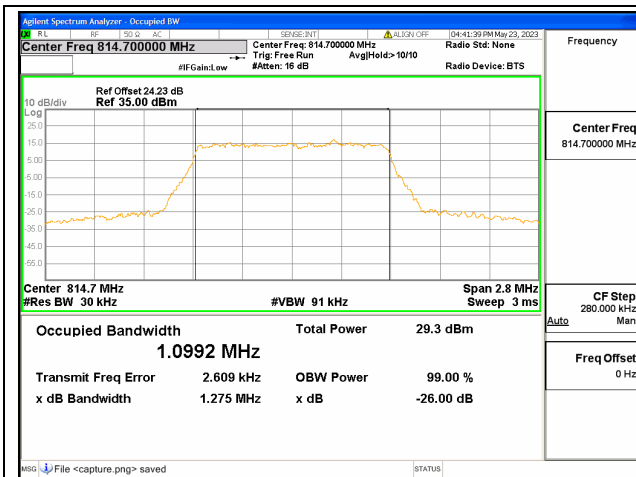

Band26 Part22 / 15MHz / 64QAM / High CH

N/A

Band26 Part90 / 1.4MHz / QPSK / Low CH

Band26 Part90 / 1.4MHz / 16QAM / Low CH

Band26 Part90 / 1.4MHz / 64QAM/ Low CH

Band26 Part90 / 1.4MHz / QPSK/ Mid CH

Band26 Part90 / 1.4MHz / 16QAM/ Mid CH