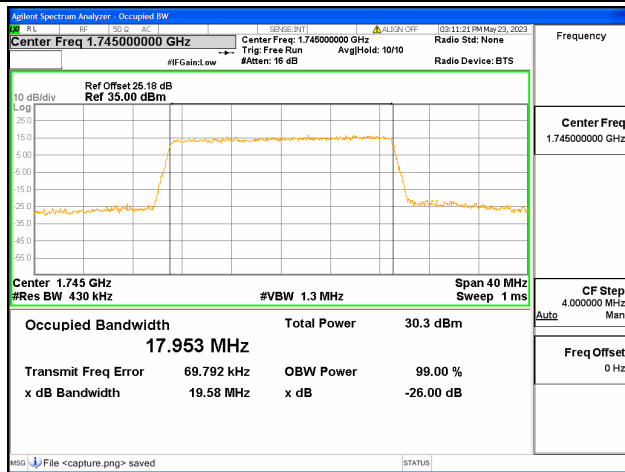

Band66 / 15MHz / 64QAM/ Mid CH

Band66 / 15MHz / QPSK/ High CH

Band66 / 15MHz / 16QAM/ High CH

Band66 / 15MHz / 64QAM/ High CH

Band66 / 20MHz / QPSK/ Low CH

Band66 / 20MHz / 16QAM/ Low CH

Band66 / 20MHz / 64QAM/ Low CH