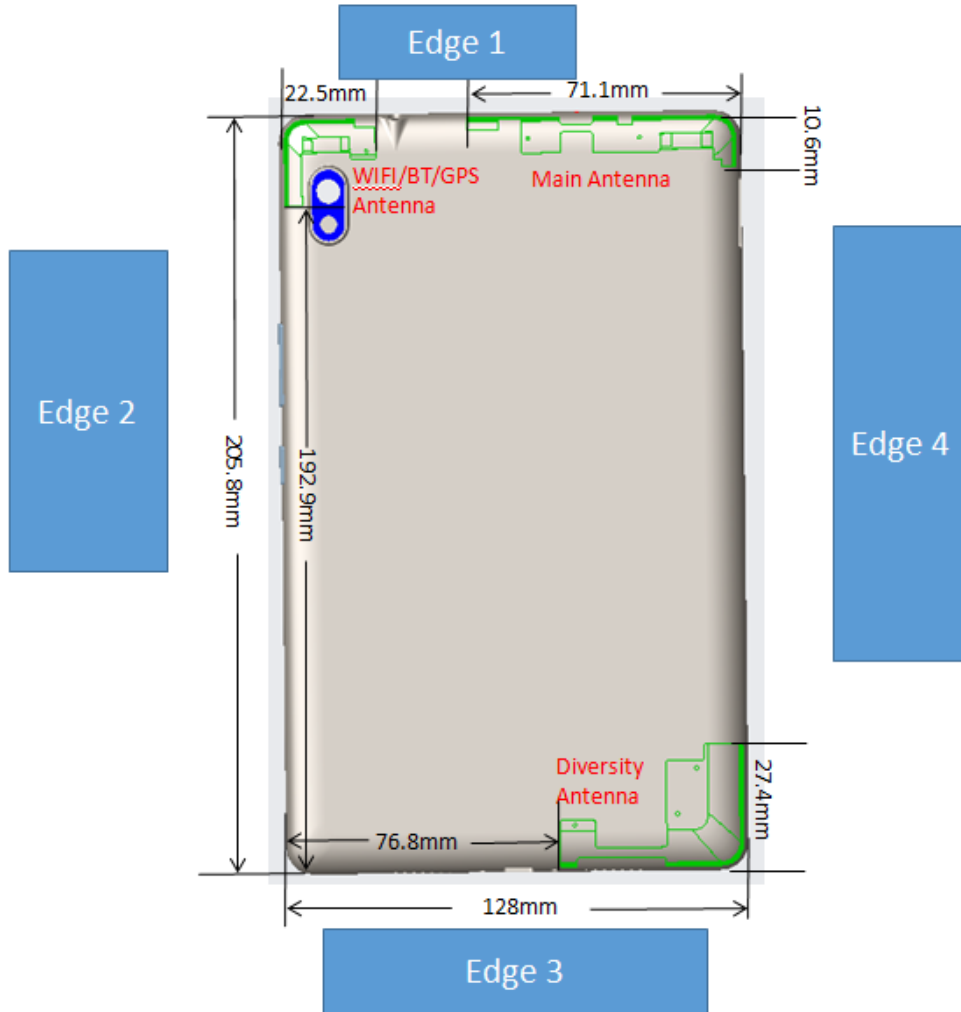

Annex B Test Setup Photos

➤ EUT Antenna Locations

➤ Test Setup Photos for Bluetooth

Bottom Face (Test Distance 0mm)

Edge 1 (Test Distance 0mm)

Edge 2 (Test Distance 0mm)

➤ **Test Setup Photos for Sensor off for WWAN**

Bottom Face (Test Distance 31mm)

Edge 1 (Test Distance 32mm)

Edge 2 (Test Distance 0mm)

Edge 4 (Test Distance 11mm)

➤ **Test Setup Photos for Sensor off for WLAN**

Bottom Face (Test Distance 10mm)

Edge 1 (Test Distance 15mm)

Edge 2 (Test Distance 10mm)

➤ Test Setup Photos for Sensor on for WWAN

Bottom Face (Test Distance 0mm)

Edge 1 (Test Distance 0mm)

Edge 4 (Test Distance 0mm)

➤ **Test Setup Photos for Sensor on for WLAN**

Bottom Face (Test Distance 0mm)

Edge 1 (Test Distance 0mm)

Edge 2 (Test Distance 0mm)