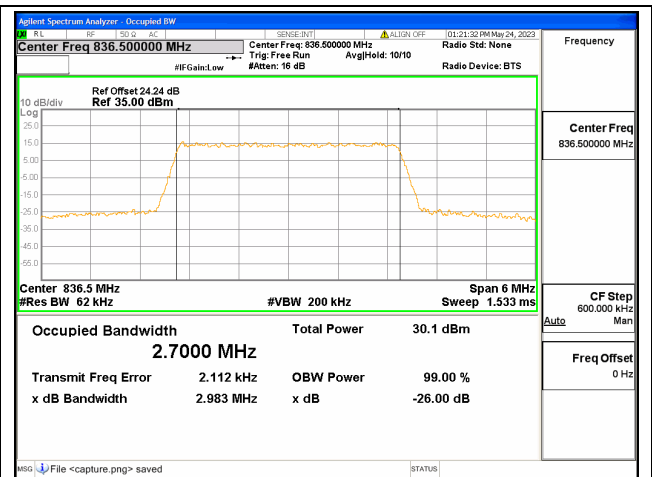

Band5 / 3MHz / 64QAM/ Low CH

Band5 / 3MHz / 16QAM/ Mid CH