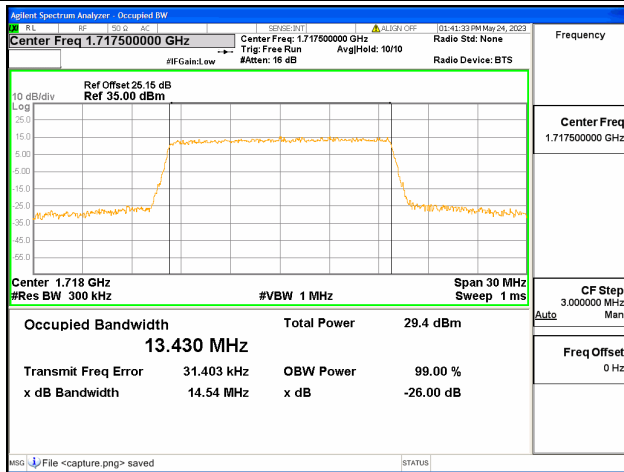

Band4 / 10MHz / 16QAM/ Mid CH

Band4 / 10MHz / 64QAM/ Mid CH

Band4 / 10MHz / QPSK/ High CH

Band4 / 10MHz / 16QAM/ High CH

Band4 / 10MHz / 64QAM/ High CH

Band4 / 15MHz / QPSK/ Low CH

Band4 / 15MHz / 16QAM/ Low CH