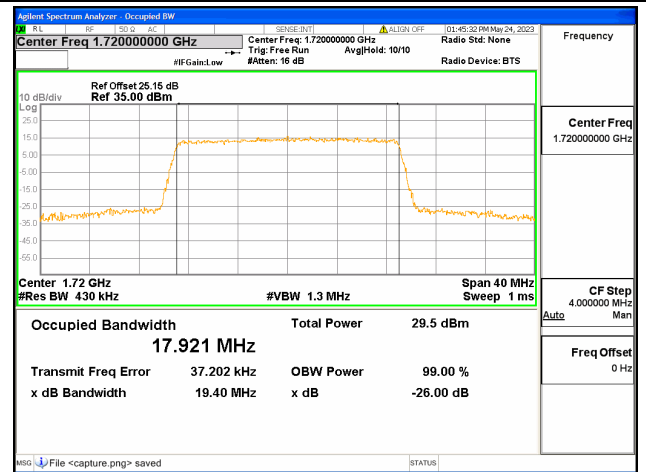

Band4 / 20MHz / QPSK/ Low CH

Band4 / 20MHz / 64QAM/ Low CH