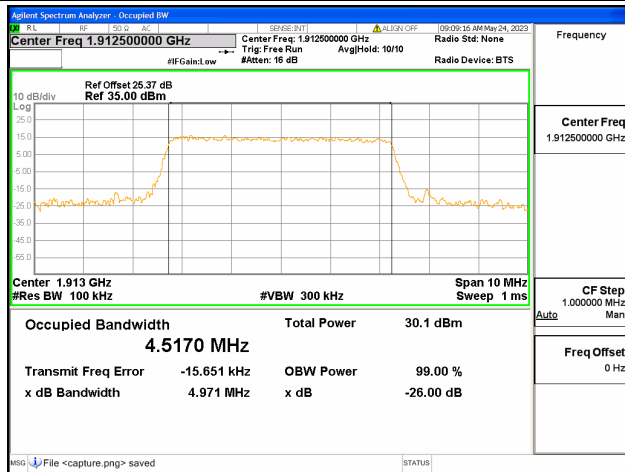

Band25 / 5MHz / QPSK/ High CH

Band25 / 5MHz / 64QAM/ High CH