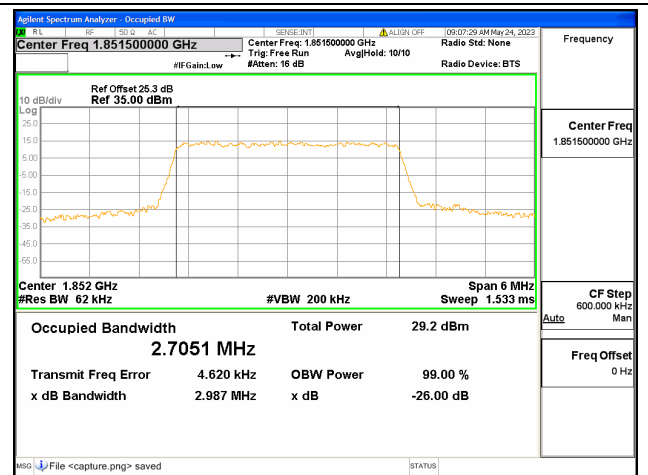

Band25 / 1.4MHz / 16QAM/ Mid CH

Band25 / 1.4MHz / 64QAM/ Mid CH

Band25 / 1.4MHz / QPSK/ High CH

Band25 / 1.4MHz / 16QAM/ High CH

Band25 / 1.4MHz / 64QAM/ High CH

Band25 / 3MHz / QPSK/ Low CH

Band25 / 3MHz / 16QAM/ Low CH