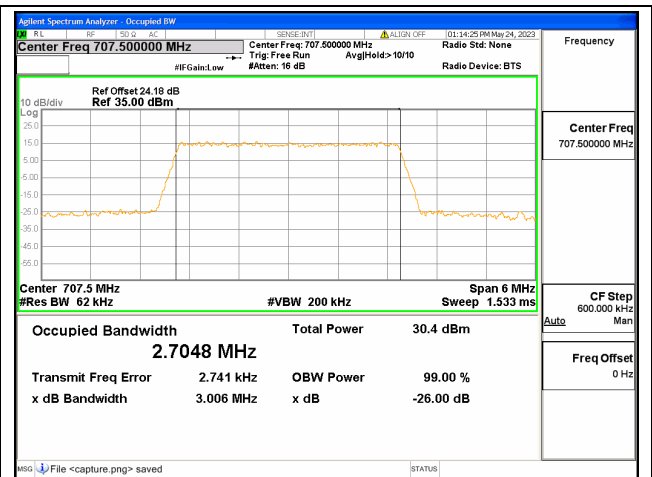

Band12 / 3MHz / 64QAM/ Low CH

Band12 / 3MHz / 16QAM/ Mid CH