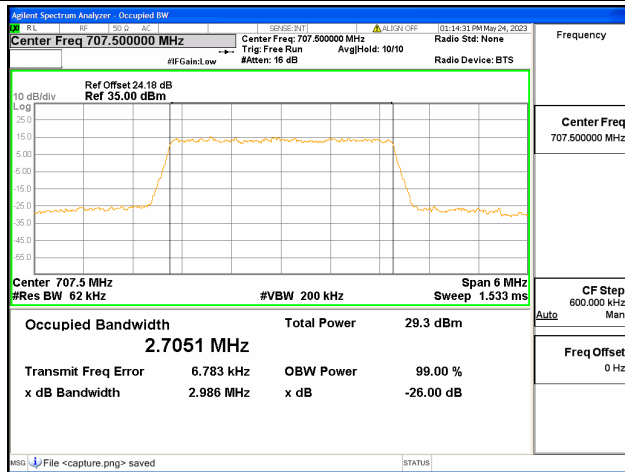

Band12 / 3MHz / QPSK/ Mid CH

Band12 / 3MHz / 64QAM/ Mid CH