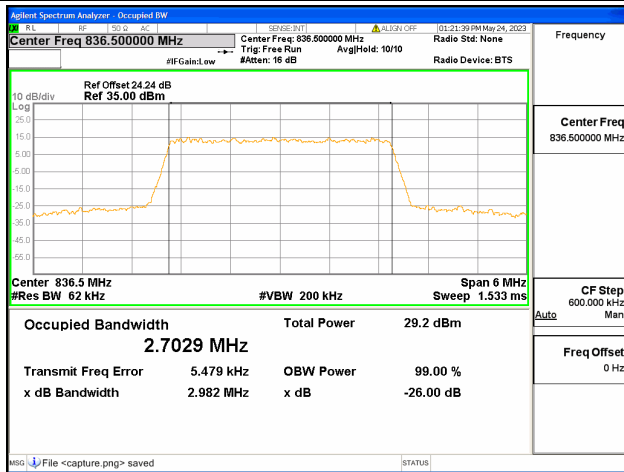

Band5 / 3MHz / QPSK/ Mid CH

Band5 / 3MHz / 64QAM/ Mid CH