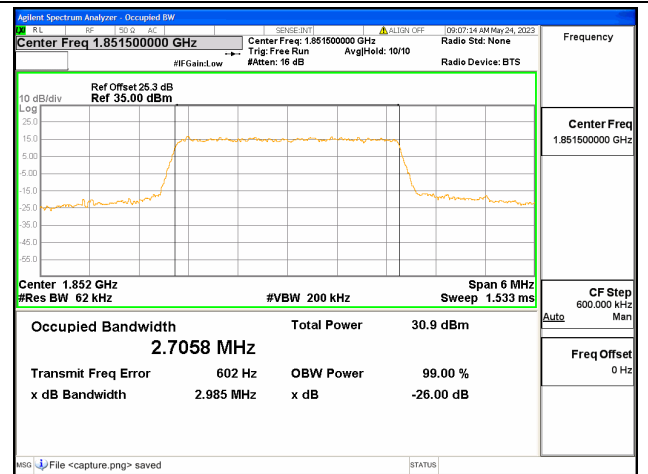

Band25 / 1.4MHz / 16QAM/ Mid CH

Band25 / 1.4MHz / 64QAM/ Mid CH

Band25 / 1.4MHz / QPSK/ High CH

Band25 / 1.4MHz / 16QAM/ High CH

Band25 / 1.4MHz / 64QAM/ High CH

Band25 / 3MHz / QPSK/ Low CH

Band25 / 3MHz / 16QAM/ Low CH