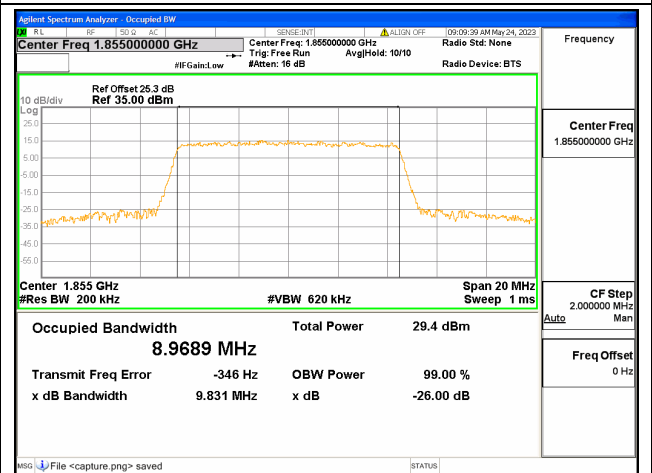

Band25 / 5MHz / 16QAM/ High CH

Band25 / 5MHz / 64QAM/ High CH

Band25 / 10MHz / QPSK/ Low CH

Band25 / 10MHz / 16QAM/ Low CH

Band25 / 10MHz / 64QAM/ Low CH

Band25 / 10MHz / QPSK/ Mid CH

Band25 / 10MHz / 16QAM/ Mid CH