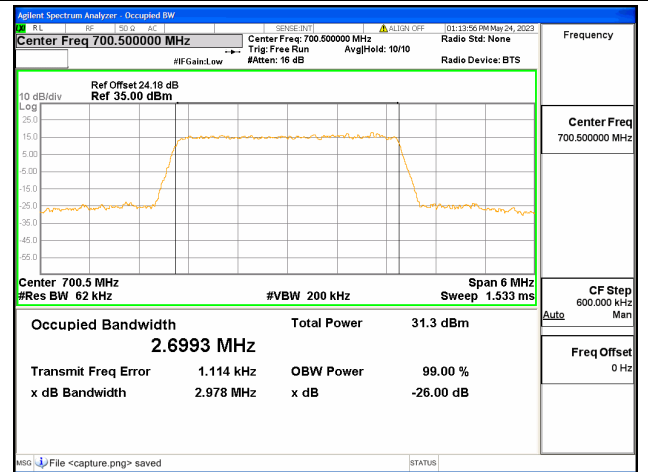

Band12 / 1.4MHz / 64QAM/ Mid CH

Band12 / 1.4MHz / QPSK/ High CH

Band12 / 1.4MHz / 16QAM/ High CH

Band12 / 1.4MHz / 64QAM/ High CH

Band12 / 3MHz / QPSK/ Low CH

Band12 / 3MHz / 16QAM/ Low CH

Band12 / 3MHz / 64QAM/ Low CH