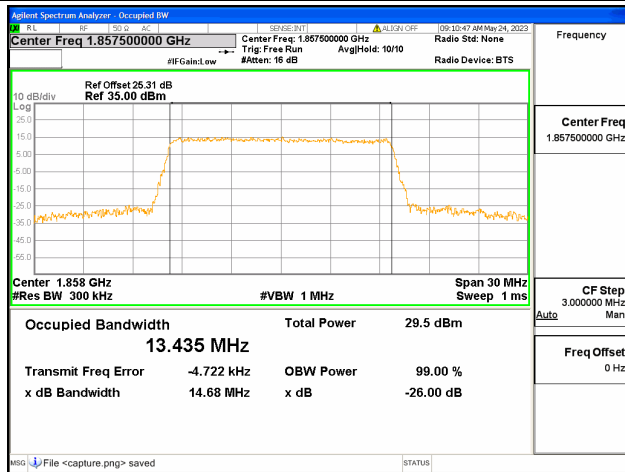

Band25 / 10MHz / 64QAM/ Mid CH

Band25 / 10MHz / QPSK/ High CH

Band25 / 10MHz / 16QAM/ High CH

Band25 / 10MHz / 64QAM/ High CH

Band25 / 15MHz / QPSK/ Low CH

Band25 / 15MHz / 16QAM/ Low CH

Band25 / 15MHz / 64QAM/ Low CH