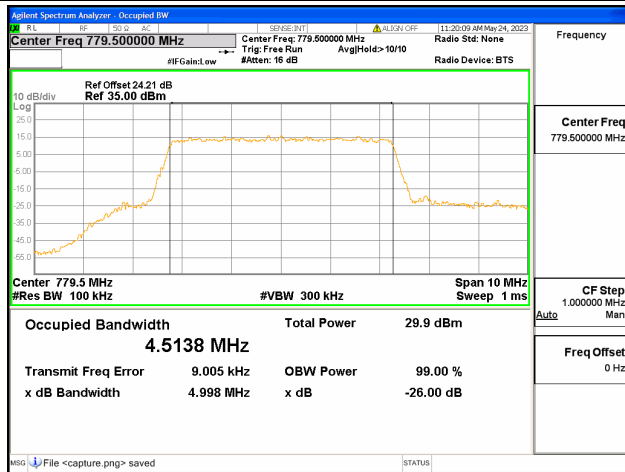

Band12 / 10MHz / QPSK/ High CH

Band12 / 10MHz / 16QAM/ High CH

Band12 / 10MHz / 64QAM/ High CH

Band13 / 5MHz / QPSK/ Low CH

Band13 / 5MHz / 16QAM/ Low CH

Band13 / 5MHz / 64QAM/ Low CH

Band13 / 5MHz / QPSK/ Mid CH