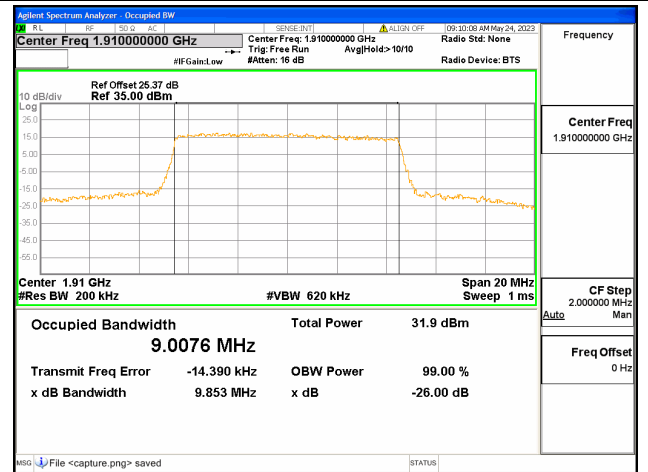

Band25 / 10MHz / 16QAM/ Mid CH

Band25 / 10MHz / QPSK/ High CH