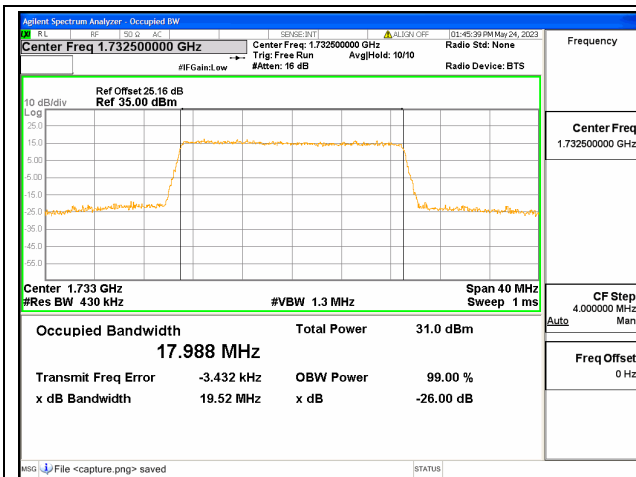

Band4 / 20MHz / QPSK/ Mid CH