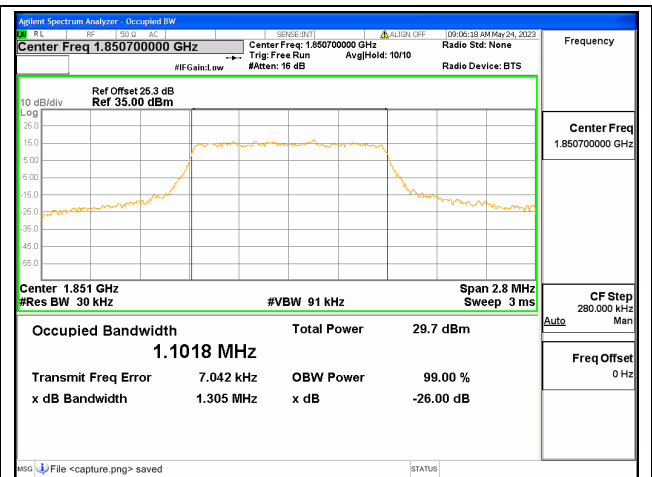

Band17 / 10MHz / QPSK/ High CH

Band17 / 10MHz / 16QAM/ High CH

Band17 / 10MHz / 64QAM/ High CH

Band25 / 1.4MHz / QPSK/ Low CH

Band25 / 1.4MHz / 16QAM/ Low CH

Band25 / 1.4MHz / 64QAM/ Low CH

Band25 / 1.4MHz / QPSK/ Mid CH