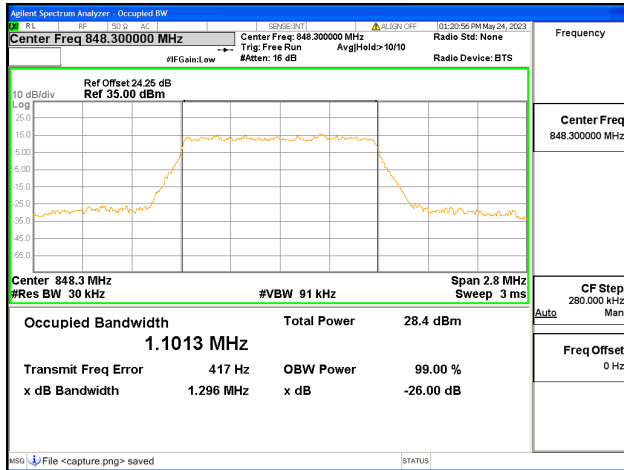

Band5 / 1.4MHz / QPSK/ High CH

Band5 / 1.4MHz / 64QAM/ High CH