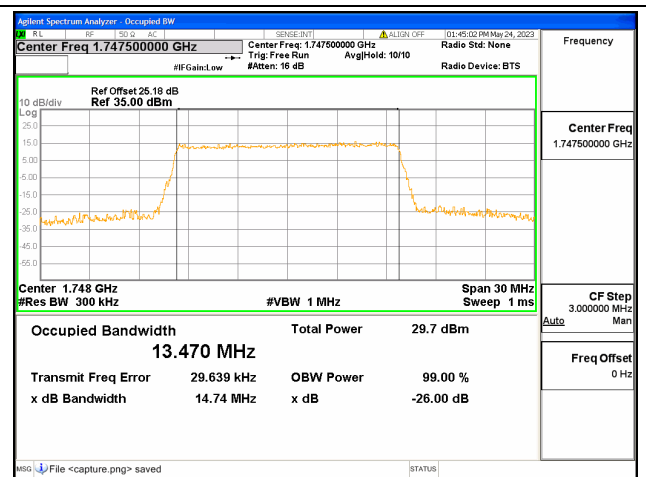

Band4 / 15MHz / 64QAM/ Low CH

Band4 / 15MHz / QPSK/ Mid CH

Band4 / 15MHz / 16QAM/ Mid CH

Band4 / 15MHz / 64QAM/ Mid CH

Band4 / 15MHz / QPSK/ High CH

Band4 / 15MHz / 16QAM/ High CH

Band4 / 15MHz / 64QAM/ High CH