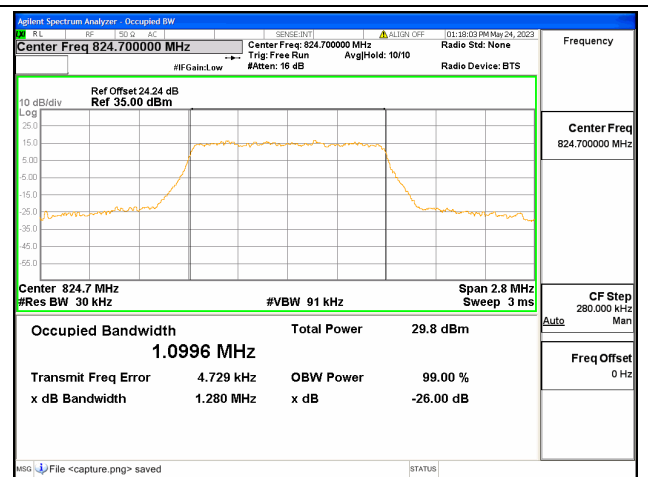

Band4 / 20MHz / 64QAM/ High CH

Band5 / 1.4MHz / 16QAM/ Low CH