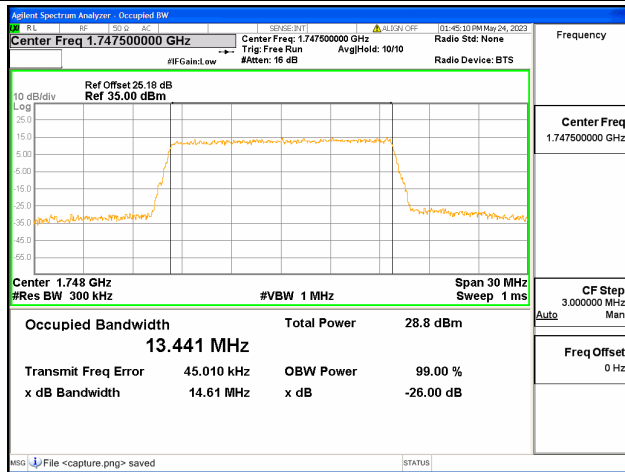

Band4 / 15MHz / 64QAM/ Low CH

Band4 / 15MHz / QPSK/ Mid CH

Band4 / 15MHz / 16QAM/ Mid CH

Band4 / 15MHz / 64QAM/ Mid CH

Band4 / 15MHz / QPSK/ High CH

Band4 / 15MHz / 16QAM/ High CH

Band4 / 15MHz / 64QAM/ High CH