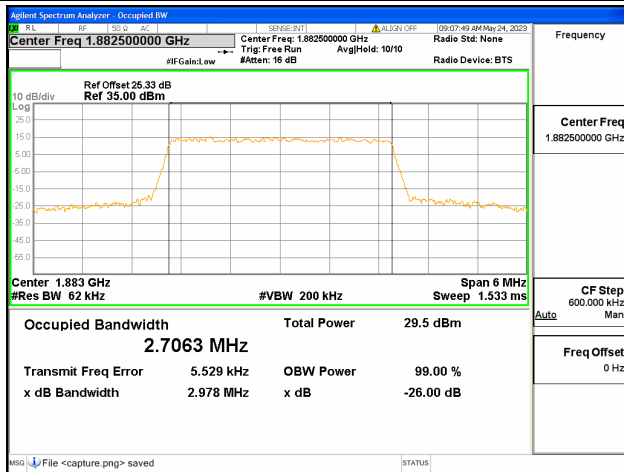

Band25 / 3MHz / QPSK/ Mid CH

Band25 / 3MHz / 64QAM/ Mid CH