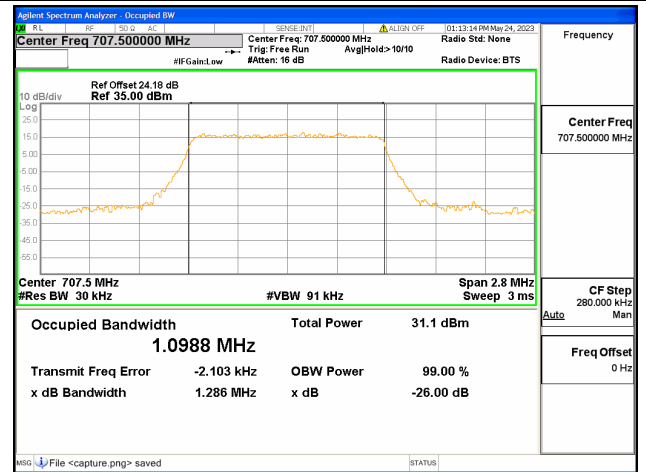

Band5 / 10MHz / 16QAM/ High CH

Band5 / 10MHz / 64QAM/ High CH

Band12 / 1.4MHz / QPSK/ Low CH

Band12 / 1.4MHz / 16QAM/ Low CH

Band12 / 1.4MHz / 64QAM/ Low CH

Band12 / 1.4MHz / QPSK/ Mid CH

Band12 / 1.4MHz / 16QAM/ Mid CH