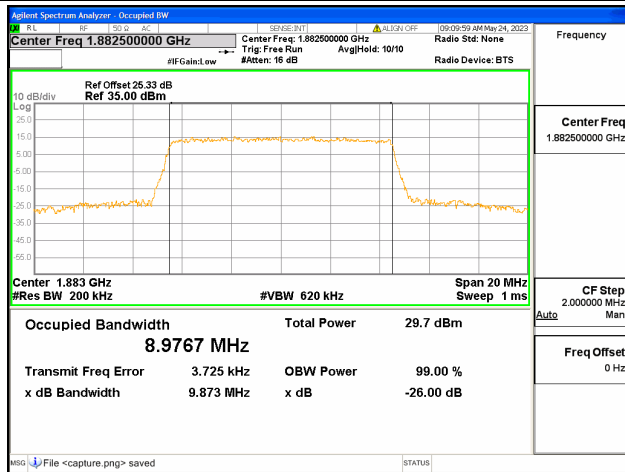

Band25 / 5MHz / 16QAM/ High CH

Band25 / 5MHz / 64QAM/ High CH

Band25 / 10MHz / QPSK/ Low CH

Band25 / 10MHz / 16QAM/ Low CH

Band25 / 10MHz / 64QAM/ Low CH

Band25 / 10MHz / QPSK/ Mid CH

Band25 / 10MHz / 16QAM/ Mid CH