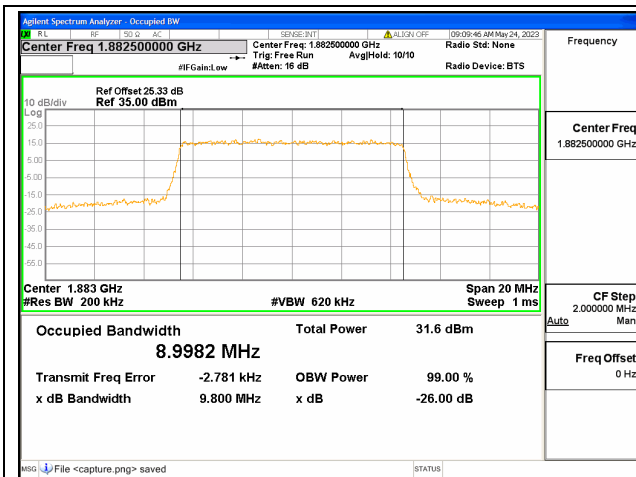

Band25 / 5MHz / 16QAM/ High CH

Band25 / 5MHz / 64QAM/ High CH

Band25 / 10MHz / QPSK/ Low CH

Band25 / 10MHz / 16QAM/ Low CH

Band25 / 10MHz / 64QAM/ Low CH

Band25 / 10MHz / QPSK/ Mid CH

Band25 / 10MHz / 16QAM/ Mid CH