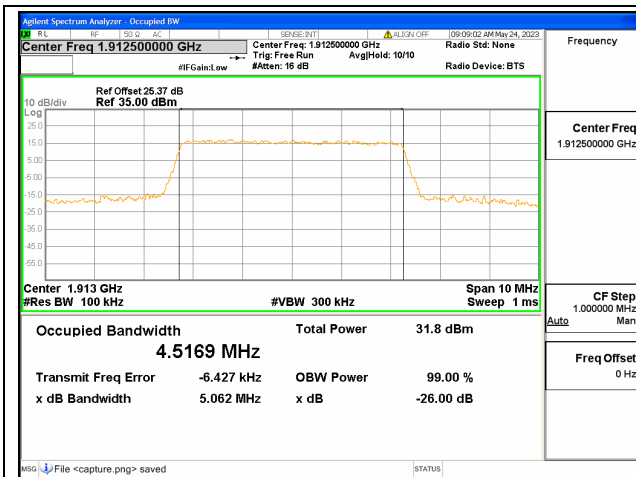

Band25 / 5MHz / QPSK/ Low CH

Band25 / 5MHz / 16QAM/ Low CH

Band25 / 5MHz / 64QAM/ Low CH

Band25 / 5MHz / QPSK/ Mid CH

Band25 / 5MHz / 16QAM/ Mid CH

Band25 / 5MHz / 64QAM/ Mid CH

Band25 / 5MHz / QPSK/ High CH