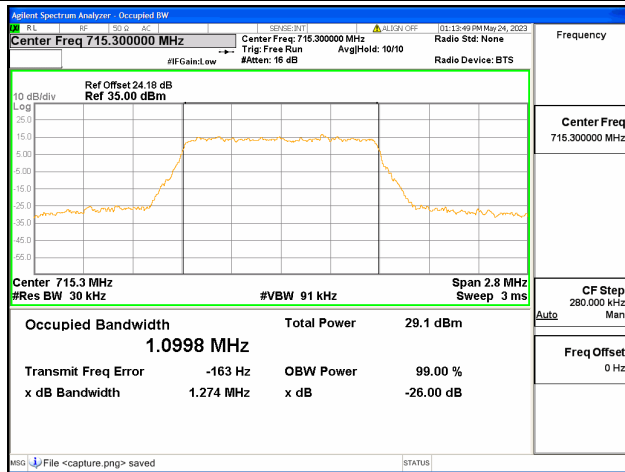

Band12 / 1.4MHz / QPSK/ High CH

Band12 / 1.4MHz / 64QAM/ High CH