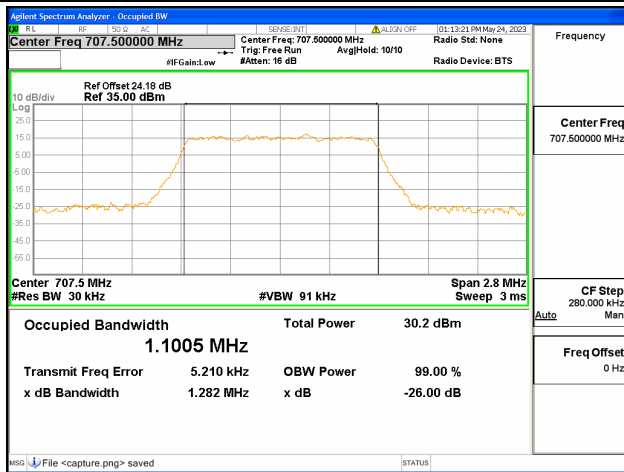

Band5 / 10MHz / 16QAM/ High CH

Band5 / 10MHz / 64QAM/ High CH

Band12 / 1.4MHz / QPSK/ Low CH

Band12 / 1.4MHz / 16QAM/ Low CH

Band12 / 1.4MHz / 64QAM/ Low CH

Band12 / 1.4MHz / QPSK/ Mid CH

Band12 / 1.4MHz / 16QAM/ Mid CH