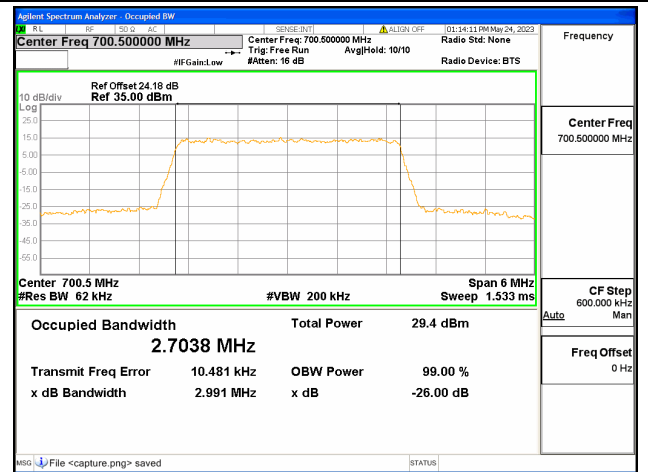

Band12 / 1.4MHz / 64QAM/ Mid CH

Band12 / 1.4MHz / QPSK/ High CH

Band12 / 1.4MHz / 16QAM/ High CH

Band12 / 1.4MHz / 64QAM/ High CH

Band12 / 3MHz / QPSK/ Low CH

Band12 / 3MHz / 16QAM/ Low CH

Band12 / 3MHz / 64QAM/ Low CH