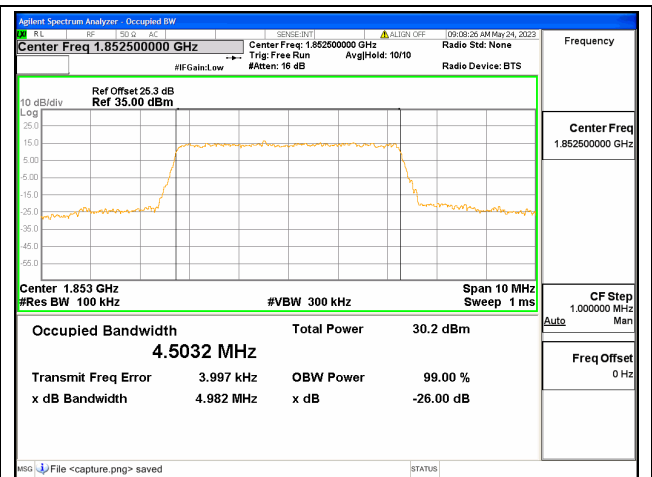

Band25 / 3MHz / 64QAM/ High CH

Band25 / 5MHz / 16QAM/ Low CH