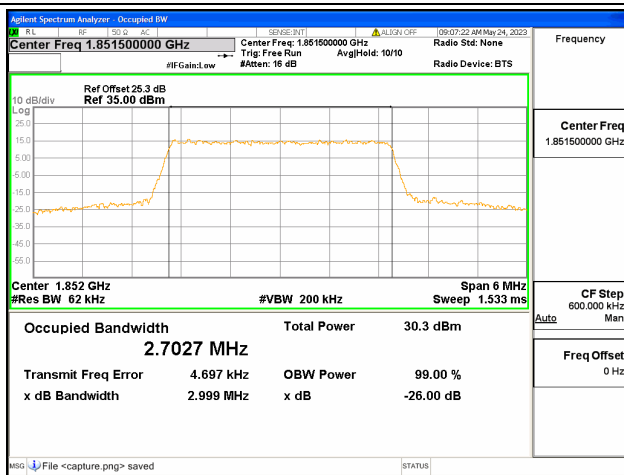

Band25 / 1.4MHz / 16QAM/ Mid CH

Band25 / 1.4MHz / 64QAM/ Mid CH

Band25 / 1.4MHz / QPSK/ High CH

Band25 / 1.4MHz / 16QAM/ High CH

Band25 / 1.4MHz / 64QAM/ High CH

Band25 / 3MHz / QPSK/ Low CH

Band25 / 3MHz / 16QAM/ Low CH