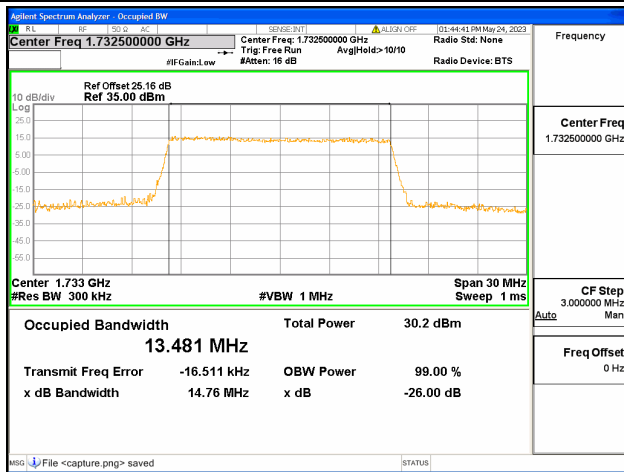

Band4 / 15MHz / 64QAM/ Low CH

Band4 / 15MHz / 16QAM/ Mid CH