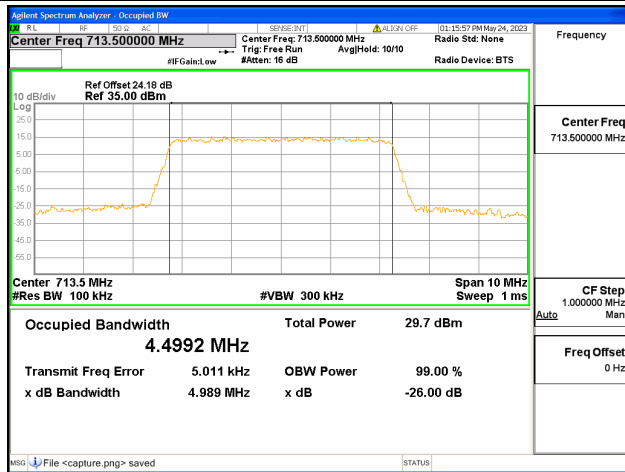

Band12 / 5MHz / 16QAM/ Low CH

Band12 / 5MHz / 64QAM/ Low CH

Band12 / 5MHz / QPSK/ Mid CH

Band12 / 5MHz / 16QAM/ Mid CH

Band12 / 5MHz / 64QAM/ Mid CH

Band12 / 5MHz / QPSK/ High CH

Band12 / 5MHz / 16QAM/ High CH