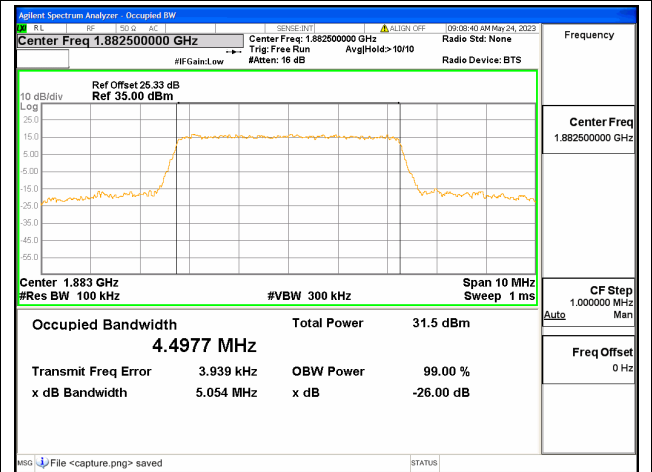

Band25 / 5MHz / 16QAM/ Low CH

Band25 / 5MHz / QPSK/ Mid CH