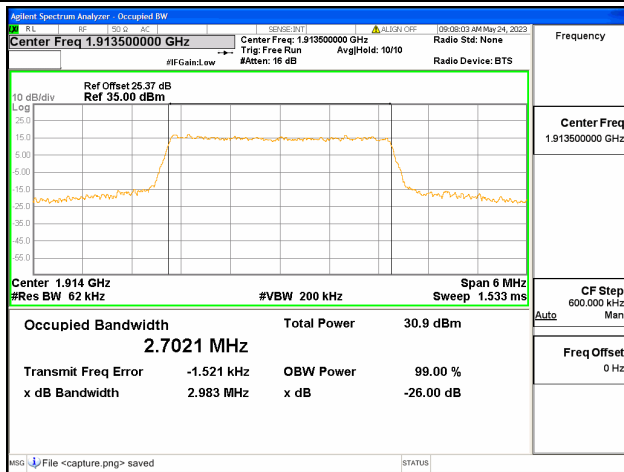

Band25 / 3MHz / 64QAM/ Low CH

Band25 / 3MHz / QPSK/ Mid CH

Band25 / 3MHz / 16QAM/ Mid CH

Band25 / 3MHz / 64QAM/ Mid CH

Band25 / 3MHz / QPSK/ High CH

Band25 / 3MHz / 16QAM/ High CH

Band25 / 3MHz / 64QAM/ High CH