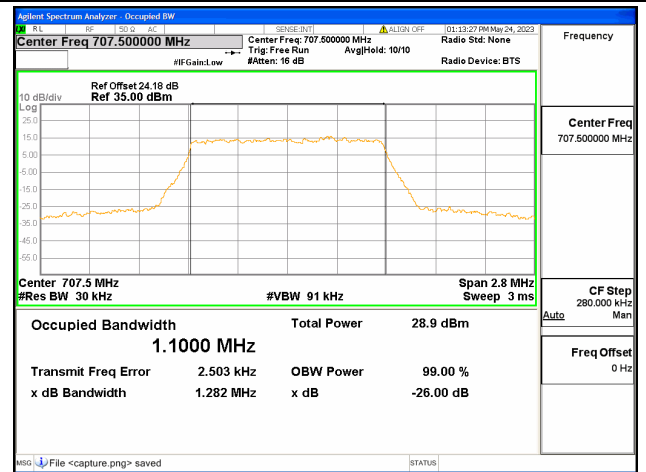

Band5 / 10MHz / 16QAM/ High CH

Band5 / 10MHz / 64QAM/ High CH

Band12 / 1.4MHz / QPSK/ Low CH

Band12 / 1.4MHz / 16QAM/ Low CH

Band12 / 1.4MHz / 64QAM/ Low CH

Band12 / 1.4MHz / QPSK/ Mid CH

Band12 / 1.4MHz / 16QAM/ Mid CH