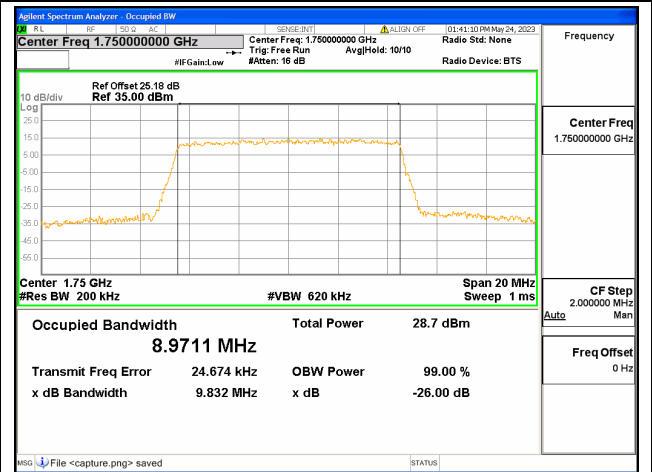

Band4 / 10MHz / 16QAM/ Mid CH

Band4 / 10MHz / 64QAM/ Mid CH

Band4 / 10MHz / QPSK/ High CH

Band4 / 10MHz / 16QAM/ High CH

Band4 / 10MHz / 64QAM/ High CH

Band4 / 15MHz / QPSK/ Low CH

Band4 / 15MHz / 16QAM/ Low CH