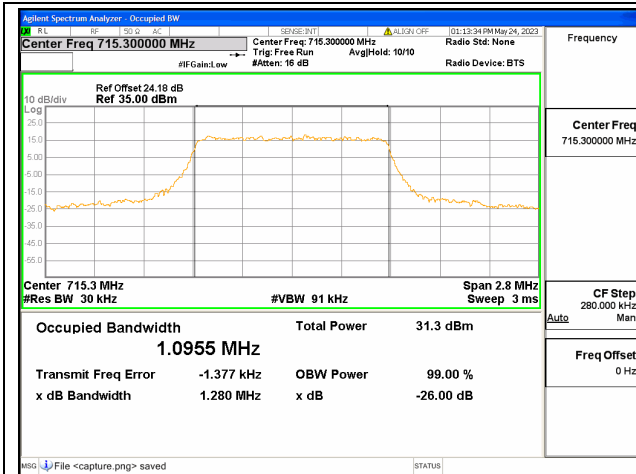

Band12 / 1.4MHz / QPSK/ High CH