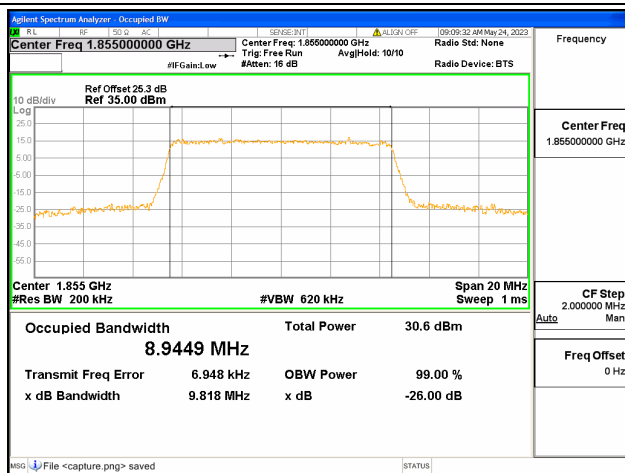

Band25 / 5MHz / 64QAM/ High CH

Band25 / 10MHz / 16QAM/ Low CH