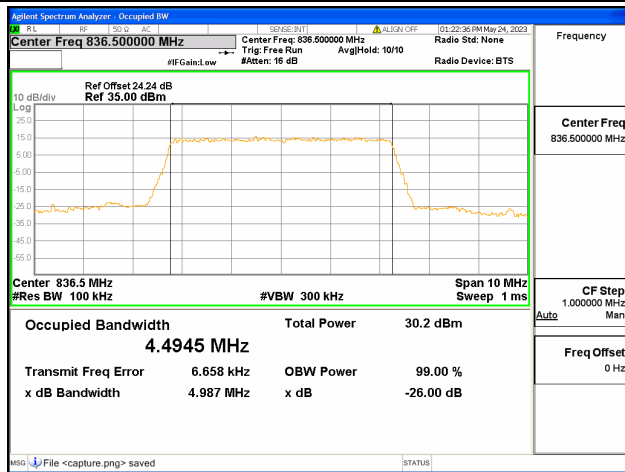

Band5 / 5MHz / 64QAM/ Low CH

Band5 / 5MHz / 16QAM/ Mid CH