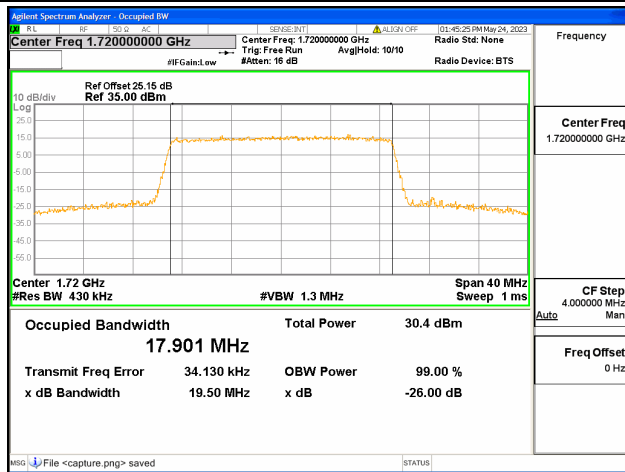

Band4 / 15MHz / 64QAM/ High CH

Band4 / 20MHz / 16QAM/ Low CH