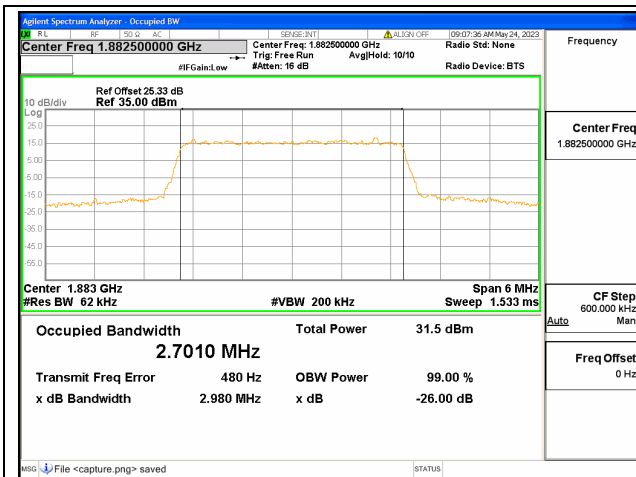

Band25 / 3MHz / QPSK/ Mid CH