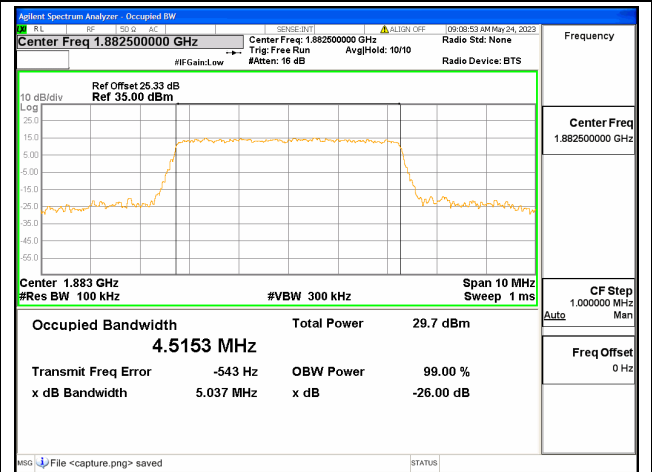

Band25 / 5MHz / QPSK/ Low CH

Band25 / 5MHz / 16QAM/ Low CH

Band25 / 5MHz / 64QAM/ Low CH

Band25 / 5MHz / QPSK/ Mid CH

Band25 / 5MHz / 16QAM/ Mid CH

Band25 / 5MHz / 64QAM/ Mid CH

Band25 / 5MHz / QPSK/ High CH