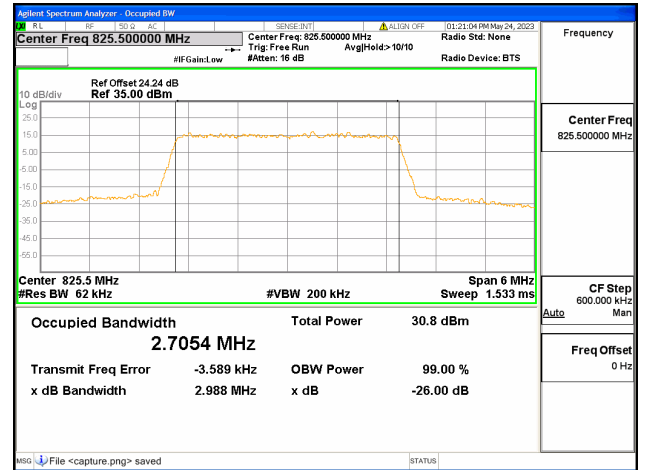

Band5 / 1.4MHz / 64QAM/ Mid CH

Band5 / 1.4MHz / QPSK/ High CH

Band5 / 1.4MHz / 16QAM/ High CH

Band5 / 1.4MHz / 64QAM/ High CH

Band5 / 3MHz / QPSK/ Low CH

Band5 / 3MHz / 16QAM/ Low CH

Band5 / 3MHz / 64QAM/ Low CH