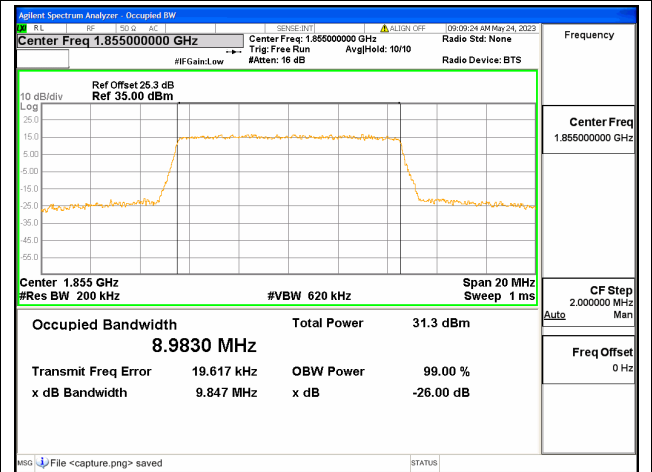

Band25 / 5MHz / 16QAM/ High CH

Band25 / 10MHz / QPSK/ Low CH