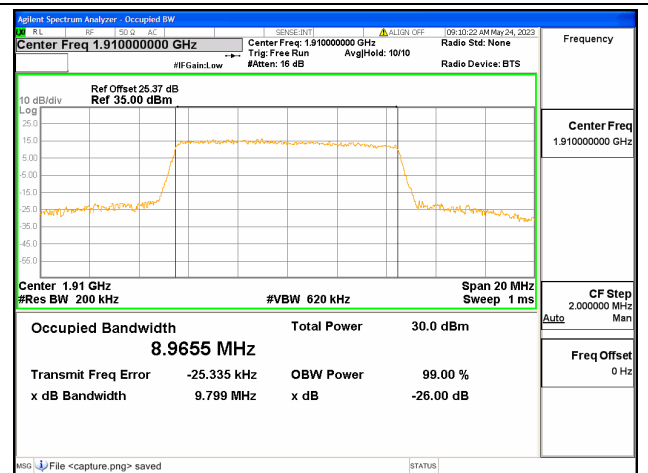

Band25 / 10MHz / QPSK/ High CH

Band25 / 10MHz / 64QAM/ High CH