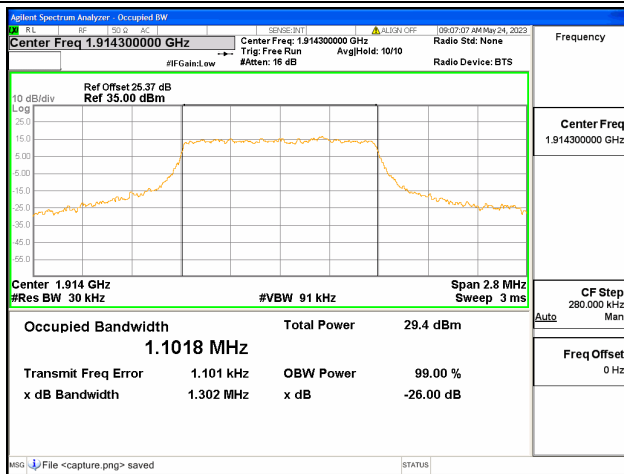

Band25 / 1.4MHz / 16QAM/ Mid CH

Band25 / 1.4MHz / 64QAM/ Mid CH

Band25 / 1.4MHz / QPSK/ High CH

Band25 / 1.4MHz / 16QAM/ High CH

Band25 / 1.4MHz / 64QAM/ High CH

Band25 / 3MHz / QPSK/ Low CH

Band25 / 3MHz / 16QAM/ Low CH