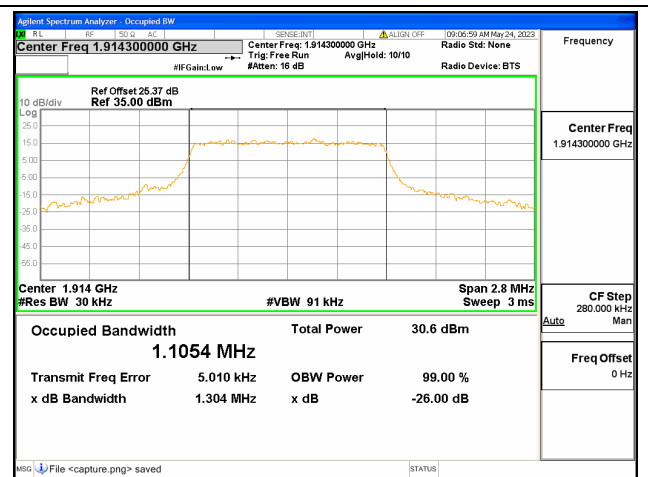

Band25 / 1.4MHz / 64QAM/ Mid CH

Band25 / 1.4MHz / 16QAM/ High CH