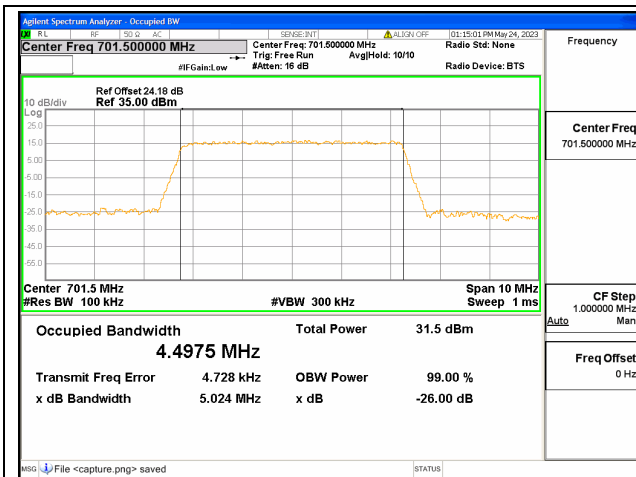

Band12 / 3MHz / QPSK/ Mid CH

Band12 / 3MHz / 16QAM/ Mid CH

Band12 / 3MHz / 64QAM/ Mid CH

Band12 / 3MHz / QPSK/ High CH

Band12 / 3MHz / 16QAM/ High CH

Band12 / 3MHz / 64QAM/ High CH

Band12 / 5MHz / QPSK/ Low CH