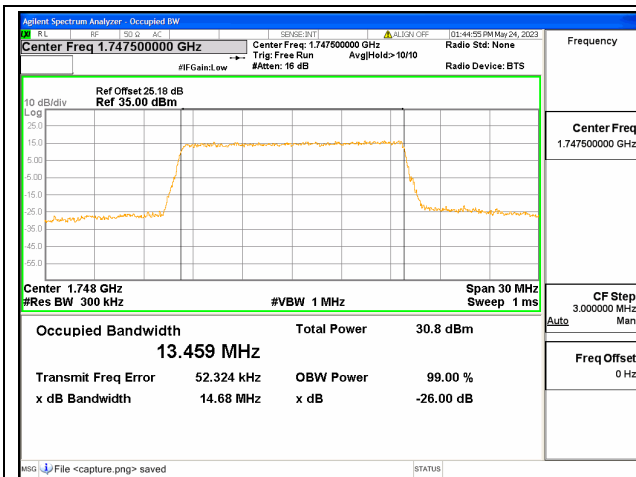

Band4 / 15MHz / 64QAM/ Low CH

Band4 / 15MHz / QPSK/ Mid CH

Band4 / 15MHz / 16QAM/ Mid CH

Band4 / 15MHz / 64QAM/ Mid CH

Band4 / 15MHz / QPSK/ High CH

Band4 / 15MHz / 16QAM/ High CH

Band4 / 15MHz / 64QAM/ High CH