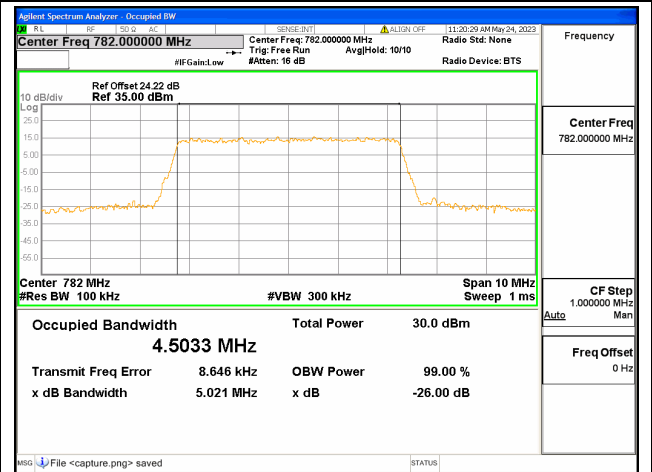

Band13 / 5MHz / QPSK/ Mid CH

Band13 / 5MHz / 64QAM/ Mid CH