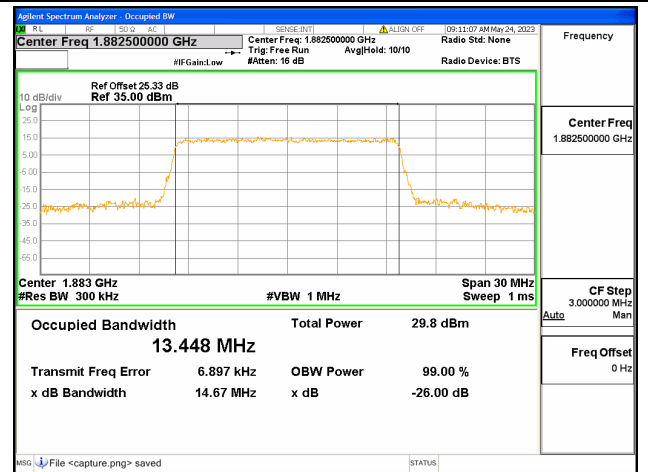

Band25 / 15MHz / QPSK/ Mid CH

Band25 / 15MHz / 64QAM/ Mid CH