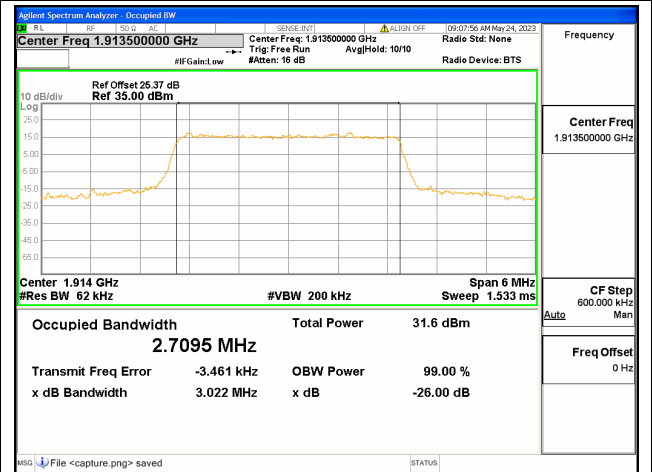

Band25 / 3MHz / 64QAM/ Low CH

Band25 / 3MHz / QPSK/ Mid CH

Band25 / 3MHz / 16QAM/ Mid CH

Band25 / 3MHz / 64QAM/ Mid CH

Band25 / 3MHz / QPSK/ High CH

Band25 / 3MHz / 16QAM/ High CH

Band25 / 3MHz / 64QAM/ High CH