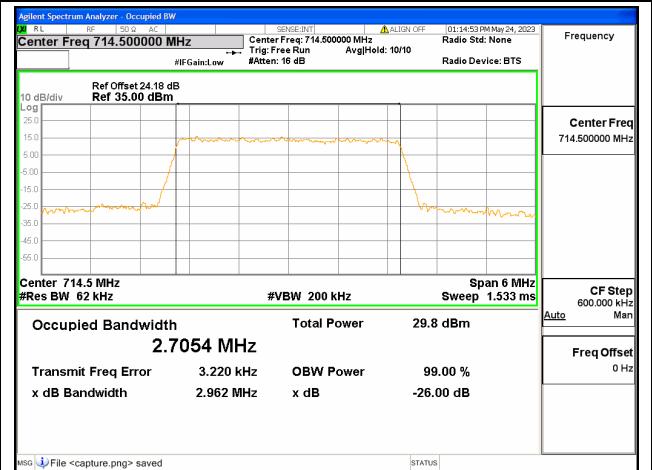

Band12 / 3MHz / QPSK/ Mid CH

Band12 / 3MHz / 16QAM/ Mid CH

Band12 / 3MHz / 64QAM/ Mid CH

Band12 / 3MHz / QPSK/ High CH

Band12 / 3MHz / 16QAM/ High CH

Band12 / 3MHz / 64QAM/ High CH

Band12 / 5MHz / QPSK/ Low CH