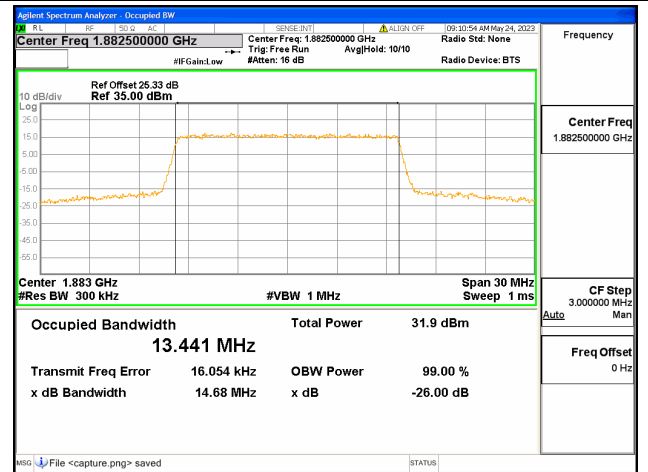

Band25 / 10MHz / 64QAM/ Mid CH

Band25 / 10MHz / QPSK/ High CH

Band25 / 10MHz / 16QAM/ High CH

Band25 / 10MHz / 64QAM/ High CH

Band25 / 15MHz / QPSK/ Low CH

Band25 / 15MHz / 16QAM/ Low CH

Band25 / 15MHz / 64QAM/ Low CH