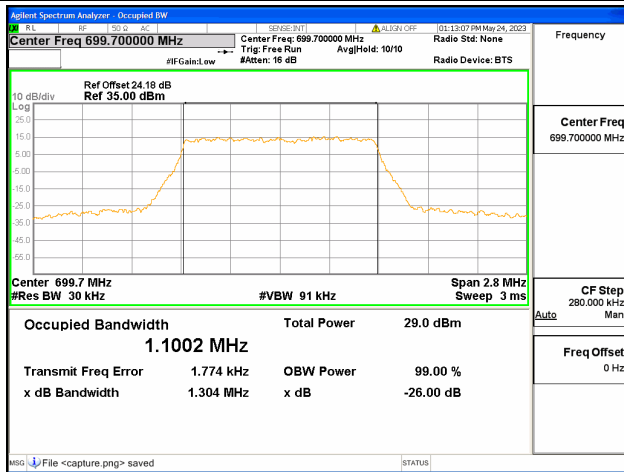

Band5 / 10MHz / 16QAM/ High CH

Band5 / 10MHz / 64QAM/ High CH

Band12 / 1.4MHz / QPSK/ Low CH

Band12 / 1.4MHz / 16QAM/ Low CH

Band12 / 1.4MHz / 64QAM/ Low CH

Band12 / 1.4MHz / QPSK/ Mid CH

Band12 / 1.4MHz / 16QAM/ Mid CH