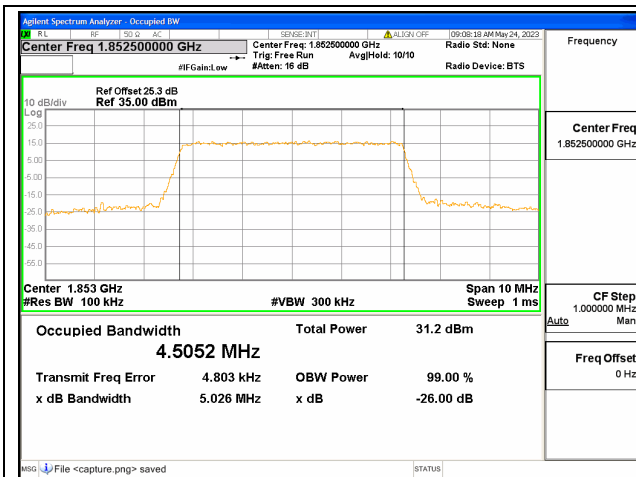

Band25 / 3MHz / 64QAM/ Low CH

Band25 / 3MHz / QPSK/ Mid CH

Band25 / 3MHz / 16QAM/ Mid CH

Band25 / 3MHz / 64QAM/ Mid CH

Band25 / 3MHz / QPSK/ High CH

Band25 / 3MHz / 16QAM/ High CH

Band25 / 3MHz / 64QAM/ High CH