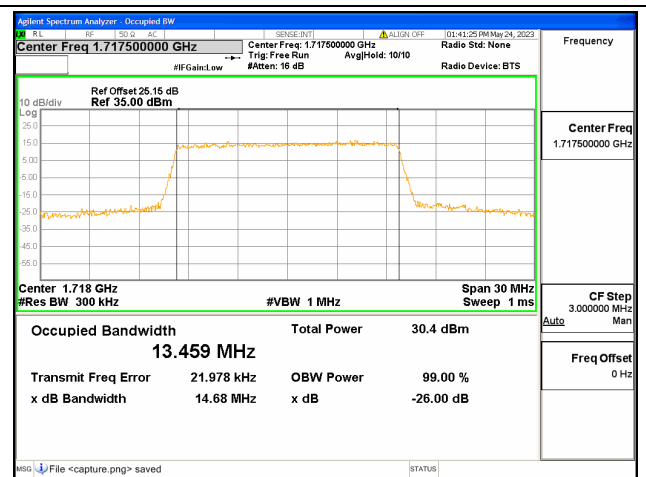

Band4 / 10MHz / 16QAM/ Mid CH

Band4 / 10MHz / 64QAM/ Mid CH

Band4 / 10MHz / QPSK/ High CH

Band4 / 10MHz / 16QAM/ High CH

Band4 / 10MHz / 64QAM/ High CH

Band4 / 15MHz / QPSK/ Low CH

Band4 / 15MHz / 16QAM/ Low CH