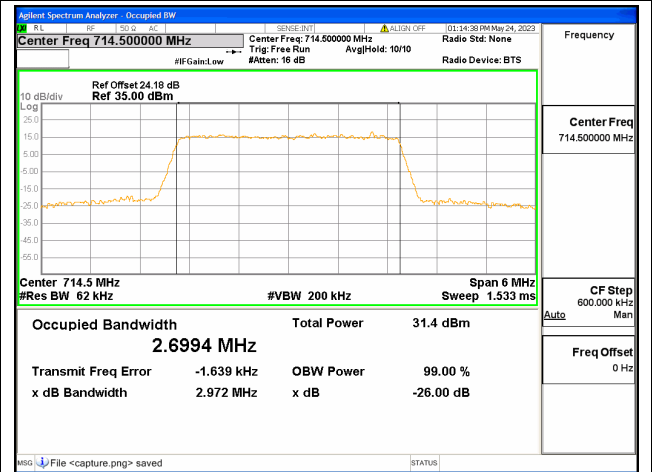

Band12 / 3MHz / 16QAM/ Mid CH

Band12 / 3MHz / QPSK/ High CH