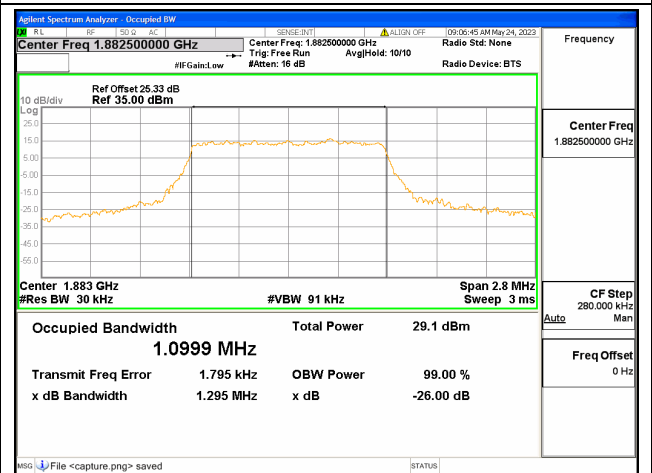

Band25 / 1.4MHz / QPSK/ Mid CH

Band25 / 1.4MHz / 64QAM/ Mid CH