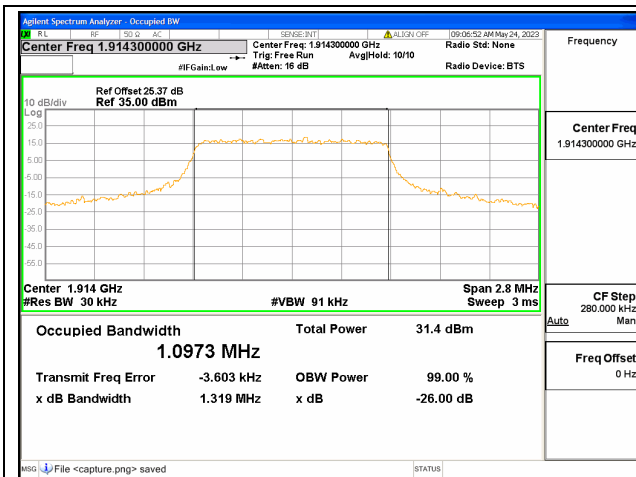

Band25 / 1.4MHz / QPSK/ High CH