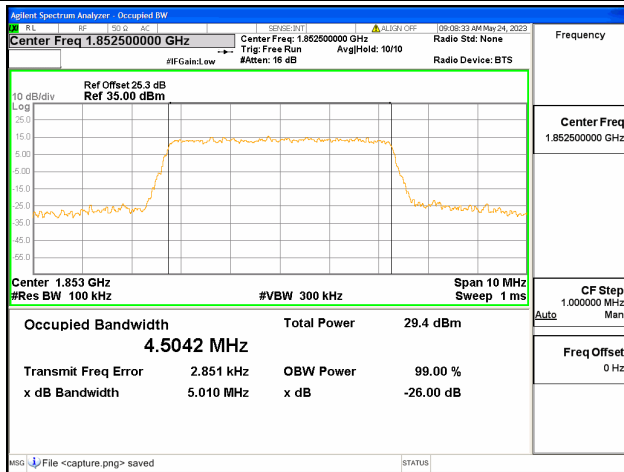

Band25 / 5MHz / QPSK/ Low CH

Band25 / 5MHz / 64QAM/ Low CH