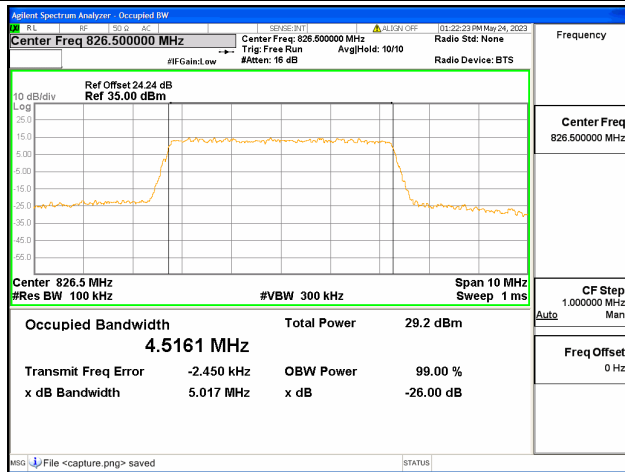

Band5 / 3MHz / QPSK/ Mid CH

Band5 / 3MHz / 16QAM/ Mid CH

Band5 / 3MHz / 64QAM/ Mid CH

Band5 / 3MHz / QPSK/ High CH

Band5 / 3MHz / 16QAM/ High CH

Band5 / 3MHz / 64QAM/ High CH

Band5 / 5MHz / QPSK/ Low CH

Band5 / 5MHz / 16QAM/ Low CH