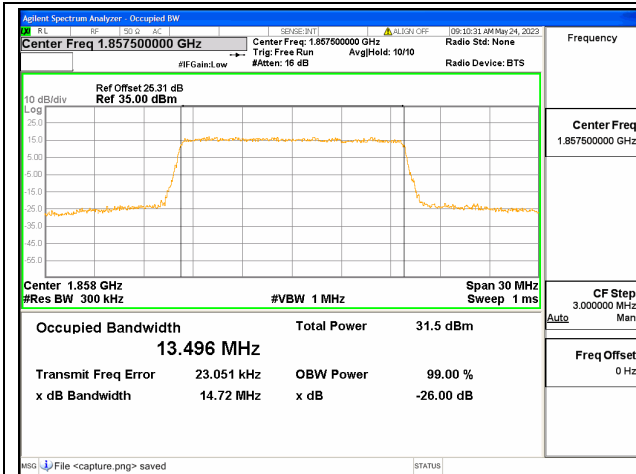

Band25 / 10MHz / 64QAM/ Mid CH

Band25 / 10MHz / QPSK/ High CH

Band25 / 10MHz / 16QAM/ High CH

Band25 / 10MHz / 64QAM/ High CH

Band25 / 15MHz / QPSK/ Low CH

Band25 / 15MHz / 16QAM/ Low CH

Band25 / 15MHz / 64QAM/ Low CH