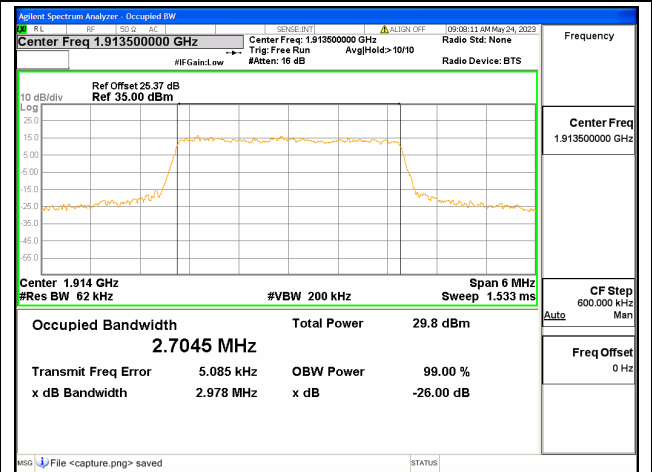

Band25 / 3MHz / 64QAM/ Low CH

Band25 / 3MHz / QPSK/ Mid CH

Band25 / 3MHz / 16QAM/ Mid CH

Band25 / 3MHz / 64QAM/ Mid CH

Band25 / 3MHz / QPSK/ High CH

Band25 / 3MHz / 16QAM/ High CH

Band25 / 3MHz / 64QAM/ High CH