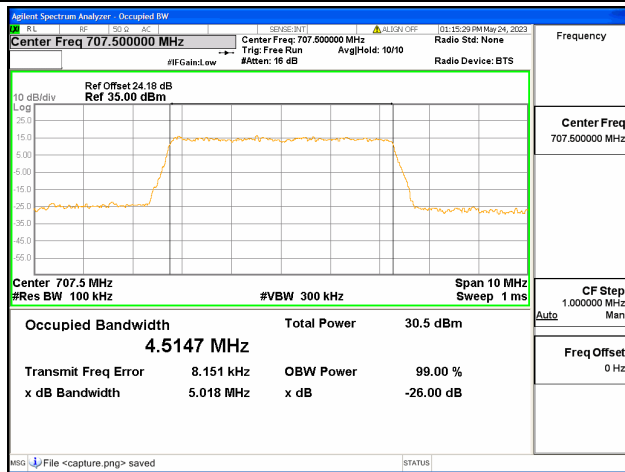

Band12 / 5MHz / 64QAM/ Low CH

Band12 / 5MHz / 16QAM/ Mid CH