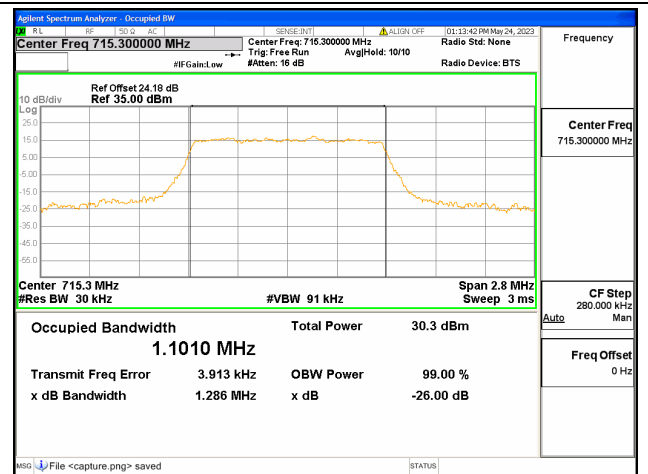

Band12 / 1.4MHz / 64QAM/ Mid CH

Band12 / 1.4MHz / 16QAM/ High CH