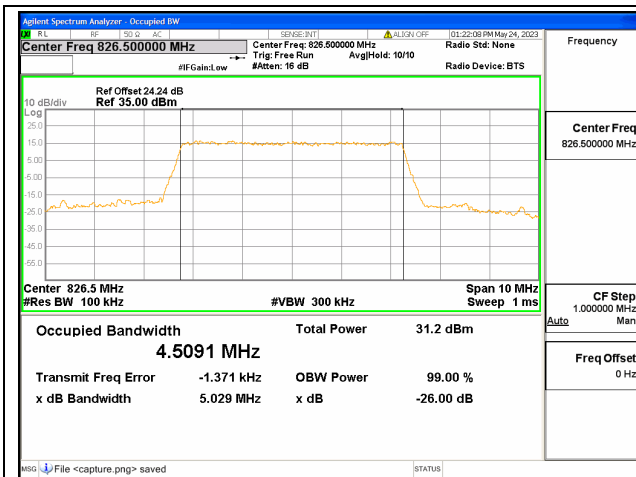

Band5 / 3MHz / QPSK/ Mid CH

Band5 / 3MHz / 16QAM/ Mid CH

Band5 / 3MHz / 64QAM/ Mid CH

Band5 / 3MHz / QPSK/ High CH

Band5 / 3MHz / 16QAM/ High CH

Band5 / 3MHz / 64QAM/ High CH

Band5 / 5MHz / QPSK/ Low CH

Band5 / 5MHz / 16QAM/ Low CH