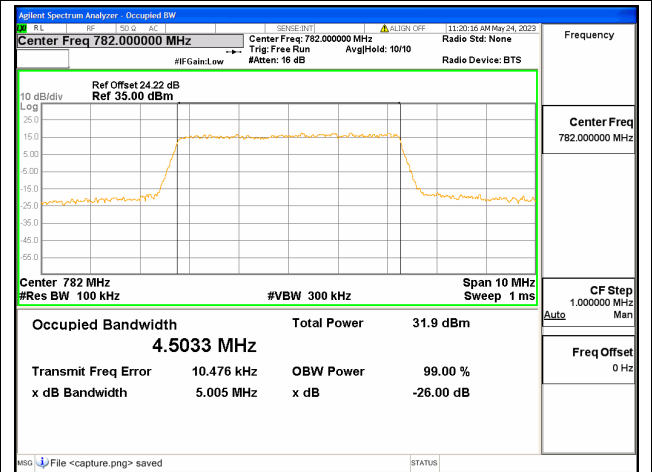

Band12 / 10MHz / QPSK/ High CH

Band12 / 10MHz / 16QAM/ High CH

Band12 / 10MHz / 64QAM/ High CH

Band13 / 5MHz / QPSK/ Low CH

Band13 / 5MHz / 16QAM/ Low CH

Band13 / 5MHz / 64QAM/ Low CH

Band13 / 5MHz / QPSK/ Mid CH