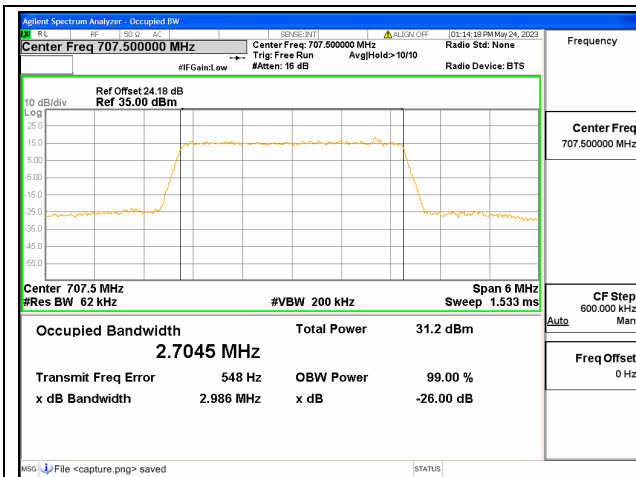

Band12 / 1.4MHz / 64QAM/ Mid CH

Band12 / 1.4MHz / QPSK/ High CH

Band12 / 1.4MHz / 16QAM/ High CH

Band12 / 1.4MHz / 64QAM/ High CH

Band12 / 3MHz / QPSK/ Low CH

Band12 / 3MHz / 16QAM/ Low CH

Band12 / 3MHz / 64QAM/ Low CH