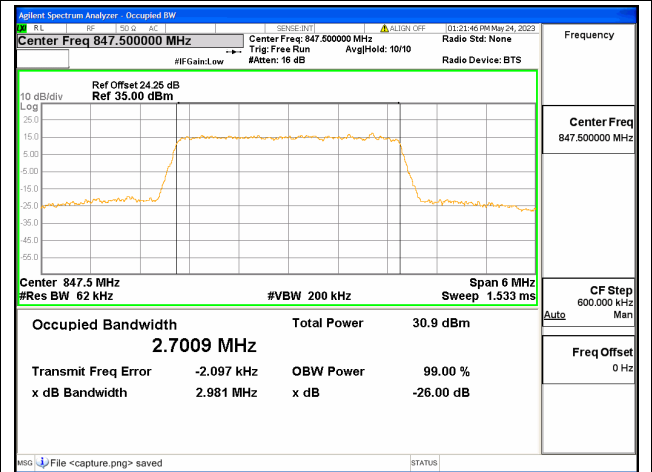

Band5 / 3MHz / 16QAM/ Mid CH

Band5 / 3MHz / QPSK/ High CH