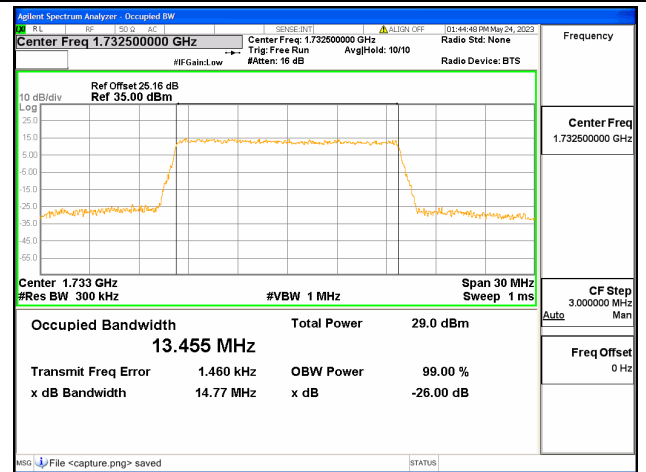

Band4 / 15MHz / QPSK/ Mid CH

Band4 / 15MHz / 64QAM/ Mid CH