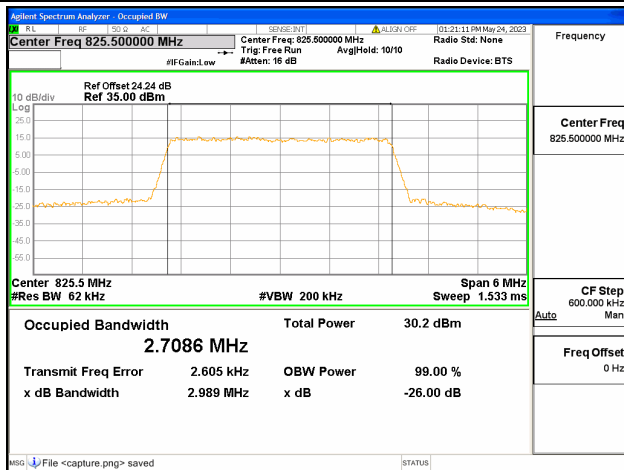

Band5 / 1.4MHz / 64QAM/ Mid CH

Band5 / 1.4MHz / QPSK/ High CH

Band5 / 1.4MHz / 16QAM/ High CH

Band5 / 1.4MHz / 64QAM/ High CH

Band5 / 3MHz / QPSK/ Low CH

Band5 / 3MHz / 16QAM/ Low CH

Band5 / 3MHz / 64QAM/ Low CH