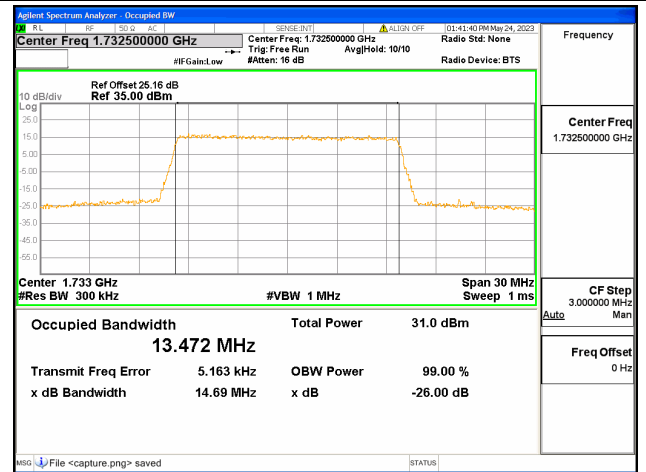

Band4 / 15MHz / 16QAM/ Low CH

Band4 / 15MHz / QPSK/ Mid CH