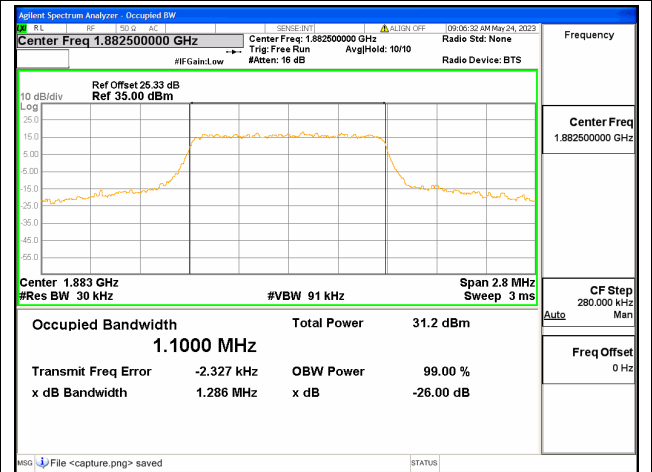

Band17 / 10MHz / QPSK/ High CH

Band17 / 10MHz / 16QAM/ High CH

Band17 / 10MHz / 64QAM/ High CH

Band25 / 1.4MHz / QPSK/ Low CH

Band25 / 1.4MHz / 16QAM/ Low CH

Band25 / 1.4MHz / 64QAM/ Low CH

Band25 / 1.4MHz / QPSK/ Mid CH