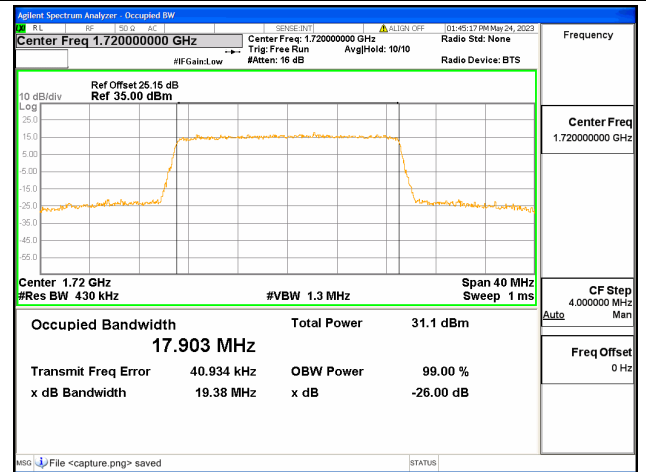

Band4 / 15MHz / 64QAM/ Low CH

Band4 / 15MHz / QPSK/ Mid CH

Band4 / 15MHz / 16QAM/ Mid CH

Band4 / 15MHz / 64QAM/ Mid CH

Band4 / 15MHz / QPSK/ High CH

Band4 / 15MHz / 16QAM/ High CH

Band4 / 15MHz / 64QAM/ High CH