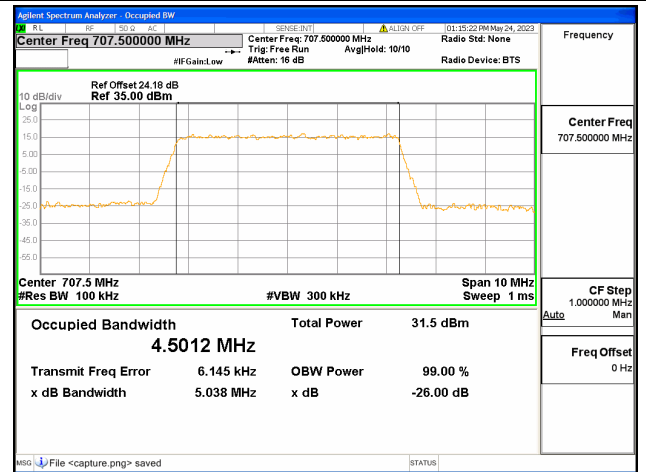

Band12 / 5MHz / 16QAM/ Low CH

Band12 / 5MHz / QPSK/ Mid CH