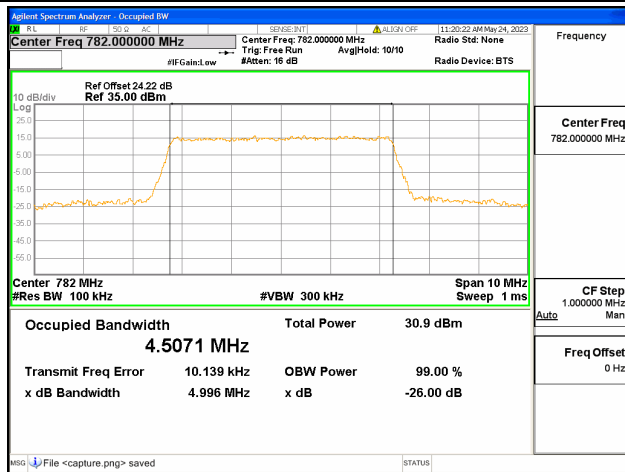

Band12 / 10MHz / QPSK/ High CH

Band12 / 10MHz / 16QAM/ High CH

Band12 / 10MHz / 64QAM/ High CH

Band13 / 5MHz / QPSK/ Low CH

Band13 / 5MHz / 16QAM/ Low CH

Band13 / 5MHz / 64QAM/ Low CH

Band13 / 5MHz / QPSK/ Mid CH