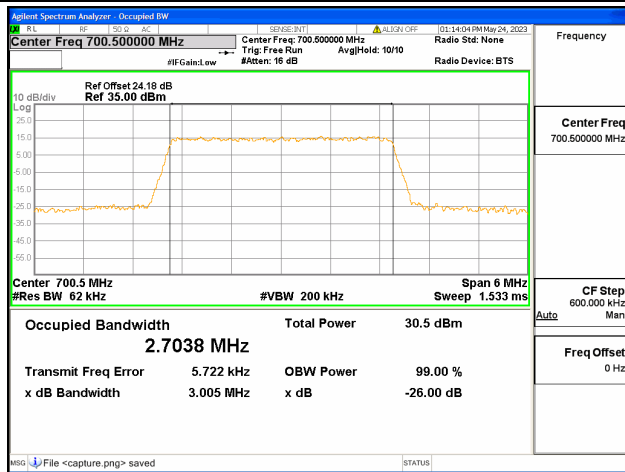

Band12 / 1.4MHz / 64QAM/ Mid CH

Band12 / 1.4MHz / QPSK/ High CH

Band12 / 1.4MHz / 16QAM/ High CH

Band12 / 1.4MHz / 64QAM/ High CH

Band12 / 3MHz / QPSK/ Low CH

Band12 / 3MHz / 16QAM/ Low CH

Band12 / 3MHz / 64QAM/ Low CH