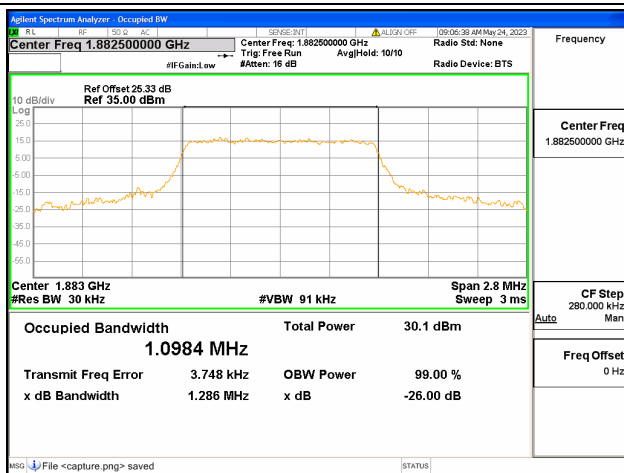

Band17 / 10MHz / QPSK/ High CH

Band17 / 10MHz / 16QAM/ High CH

Band17 / 10MHz / 64QAM/ High CH

Band25 / 1.4MHz / QPSK/ Low CH

Band25 / 1.4MHz / 16QAM/ Low CH

Band25 / 1.4MHz / 64QAM/ Low CH

Band25 / 1.4MHz / QPSK/ Mid CH