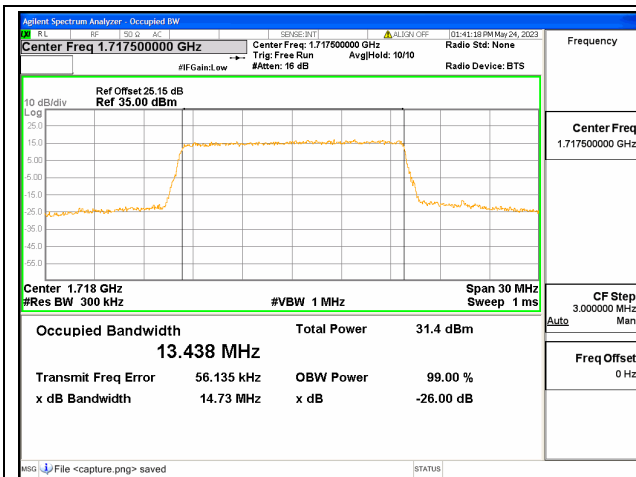

Band4 / 10MHz / 16QAM/ Mid CH

Band4 / 10MHz / 64QAM/ Mid CH

Band4 / 10MHz / QPSK/ High CH

Band4 / 10MHz / 16QAM/ High CH

Band4 / 10MHz / 64QAM/ High CH

Band4 / 15MHz / QPSK/ Low CH

Band4 / 15MHz / 16QAM/ Low CH