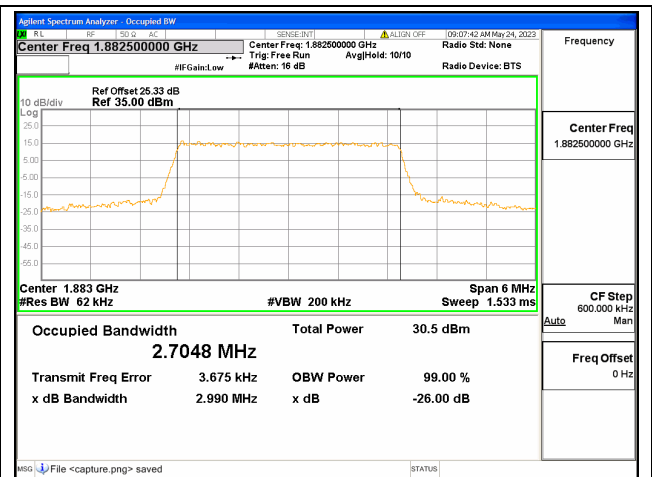

Band25 / 3MHz / 64QAM/ Low CH

Band25 / 3MHz / 16QAM/ Mid CH