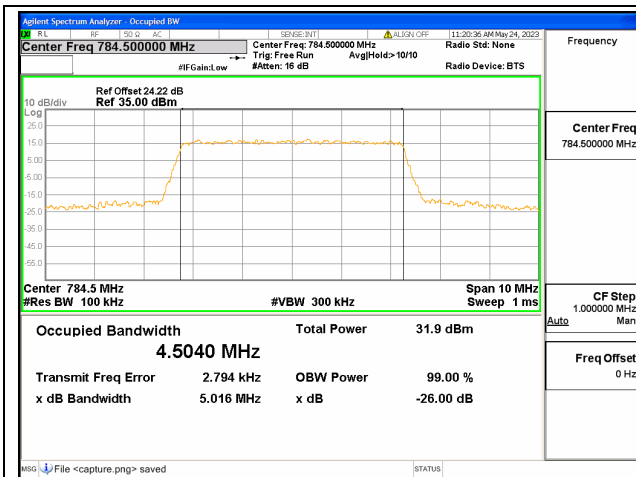

Band13 / 5MHz / QPSK/ High CH