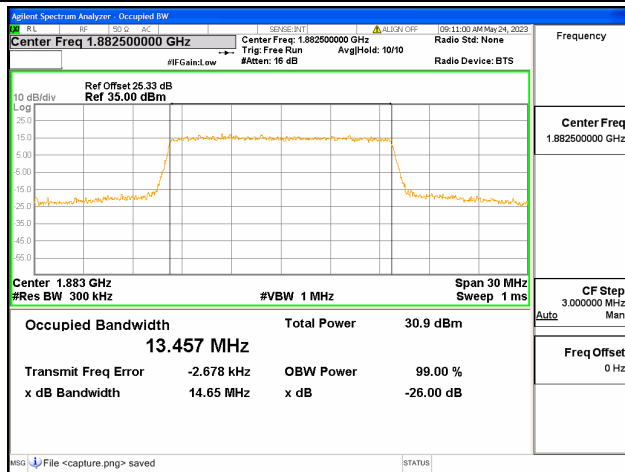

Band25 / 15MHz / 64QAM/ Low CH

Band25 / 15MHz / 16QAM/ Mid CH