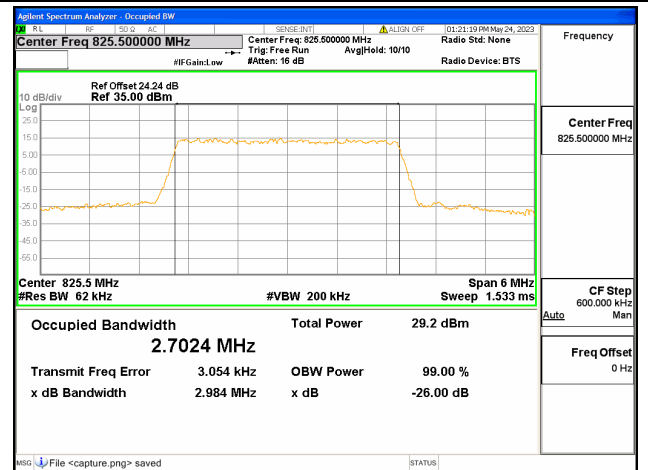

Band5 / 1.4MHz / 64QAM/ Mid CH

Band5 / 1.4MHz / QPSK/ High CH

Band5 / 1.4MHz / 16QAM/ High CH

Band5 / 1.4MHz / 64QAM/ High CH

Band5 / 3MHz / QPSK/ Low CH

Band5 / 3MHz / 16QAM/ Low CH

Band5 / 3MHz / 64QAM/ Low CH