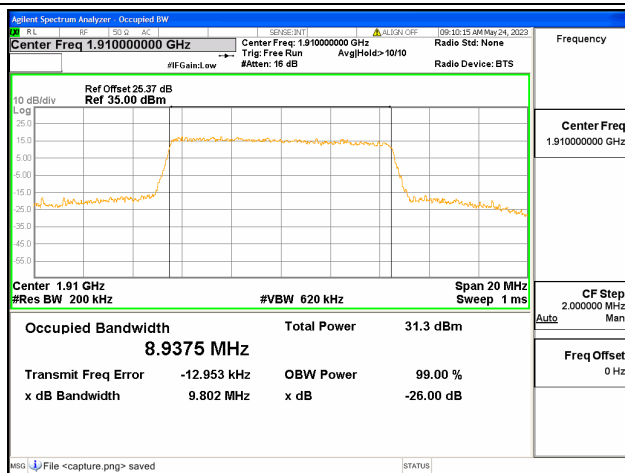

Band25 / 10MHz / 64QAM/ Mid CH

Band25 / 10MHz / 16QAM/ High CH