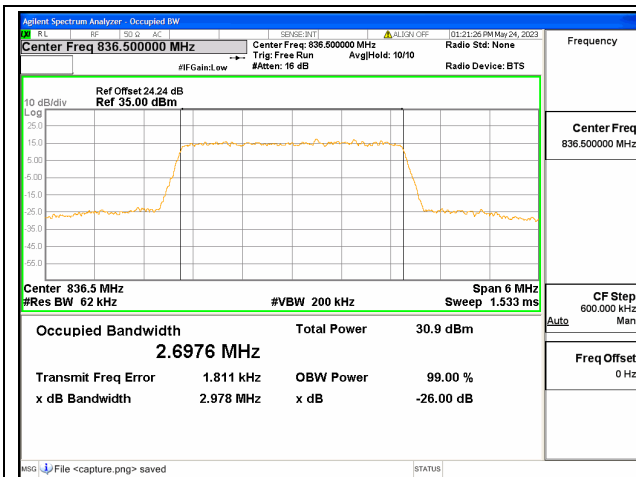

Band5 / 1.4MHz / 64QAM/ Mid CH

Band5 / 1.4MHz / QPSK/ High CH

Band5 / 1.4MHz / 16QAM/ High CH

Band5 / 1.4MHz / 64QAM/ High CH

Band5 / 3MHz / QPSK/ Low CH

Band5 / 3MHz / 16QAM/ Low CH

Band5 / 3MHz / 64QAM/ Low CH