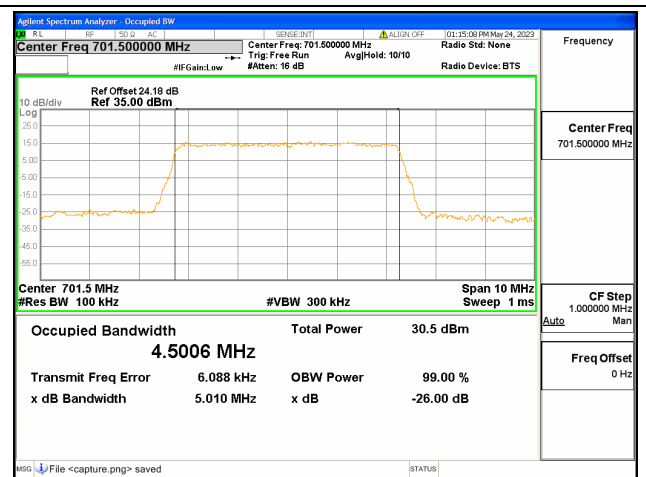

Band12 / 3MHz / QPSK/ Mid CH

Band12 / 3MHz / 16QAM/ Mid CH

Band12 / 3MHz / 64QAM/ Mid CH

Band12 / 3MHz / QPSK/ High CH

Band12 / 3MHz / 16QAM/ High CH

Band12 / 3MHz / 64QAM/ High CH

Band12 / 5MHz / QPSK/ Low CH