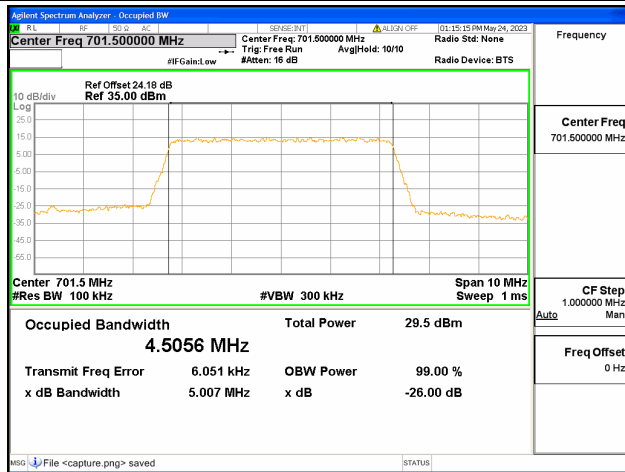

Band12 / 5MHz / QPSK/ Low CH

Band12 / 5MHz / 64QAM/ Low CH