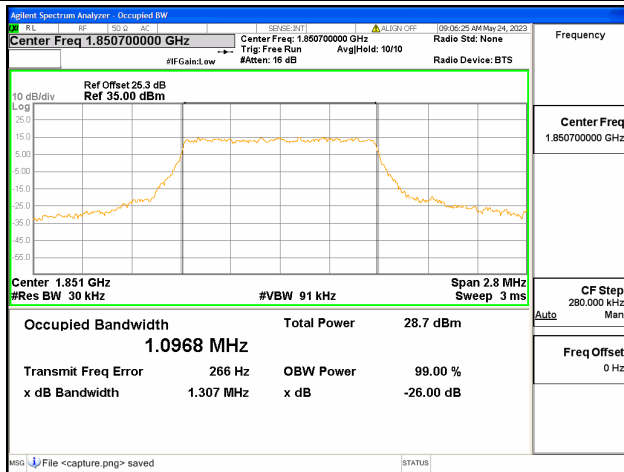

Band17 / 10MHz / QPSK/ High CH

Band17 / 10MHz / 16QAM/ High CH

Band17 / 10MHz / 64QAM/ High CH

Band25 / 1.4MHz / QPSK/ Low CH

Band25 / 1.4MHz / 16QAM/ Low CH

Band25 / 1.4MHz / 64QAM/ Low CH

Band25 / 1.4MHz / QPSK/ Mid CH