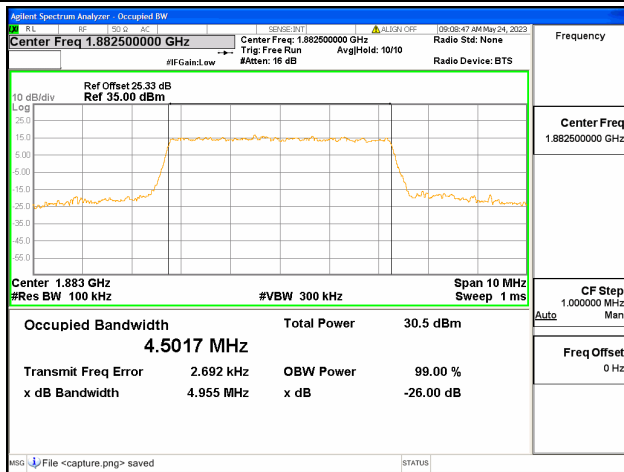

Band25 / 5MHz / QPSK/ Low CH

Band25 / 5MHz / 16QAM/ Low CH

Band25 / 5MHz / 64QAM/ Low CH

Band25 / 5MHz / QPSK/ Mid CH

Band25 / 5MHz / 16QAM/ Mid CH

Band25 / 5MHz / 64QAM/ Mid CH

Band25 / 5MHz / QPSK/ High CH