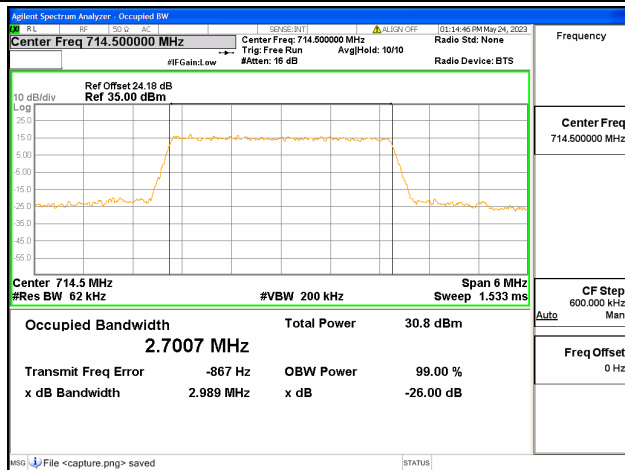

Band12 / 3MHz / QPSK/ Mid CH

Band12 / 3MHz / 16QAM/ Mid CH

Band12 / 3MHz / 64QAM/ Mid CH

Band12 / 3MHz / QPSK/ High CH

Band12 / 3MHz / 16QAM/ High CH

Band12 / 3MHz / 64QAM/ High CH

Band12 / 5MHz / QPSK/ Low CH