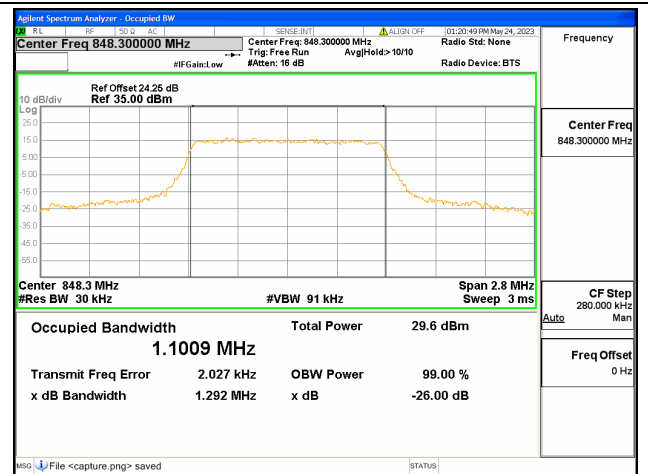

Band5 / 1.4MHz / 64QAM/ Mid CH

Band5 / 1.4MHz / 16QAM/ High CH