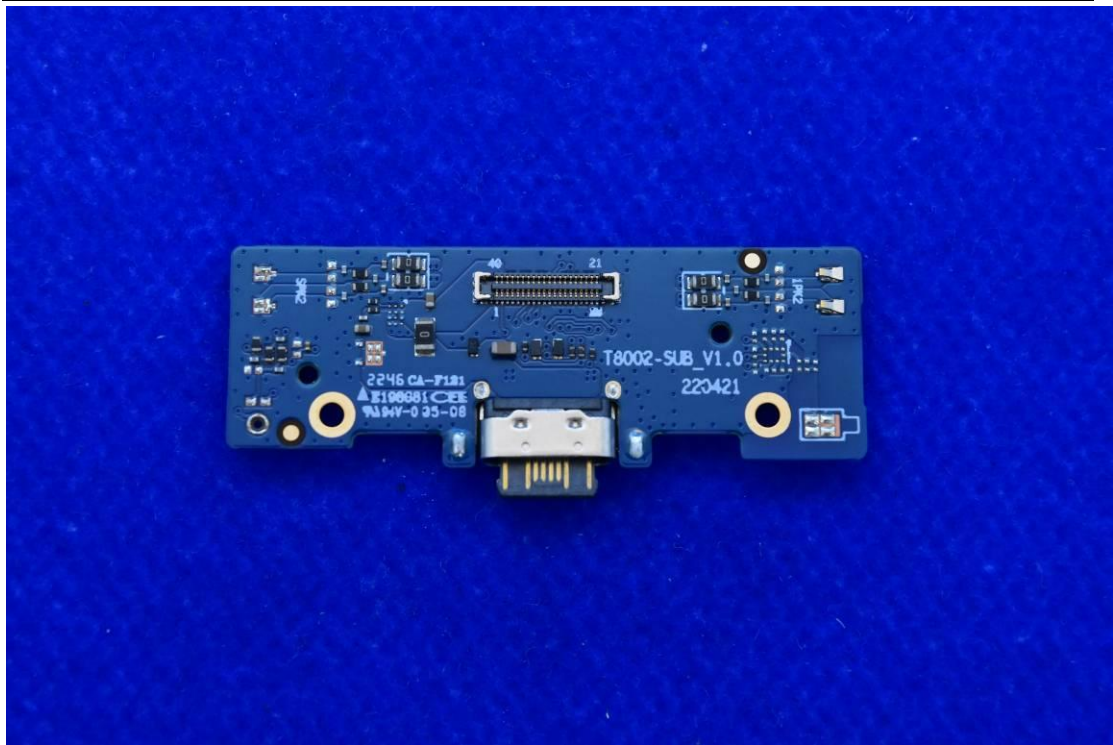

FCC ID: 2ABGHRC8L1T

Internal Photos

1. EUT uncover view

2. Antenna view