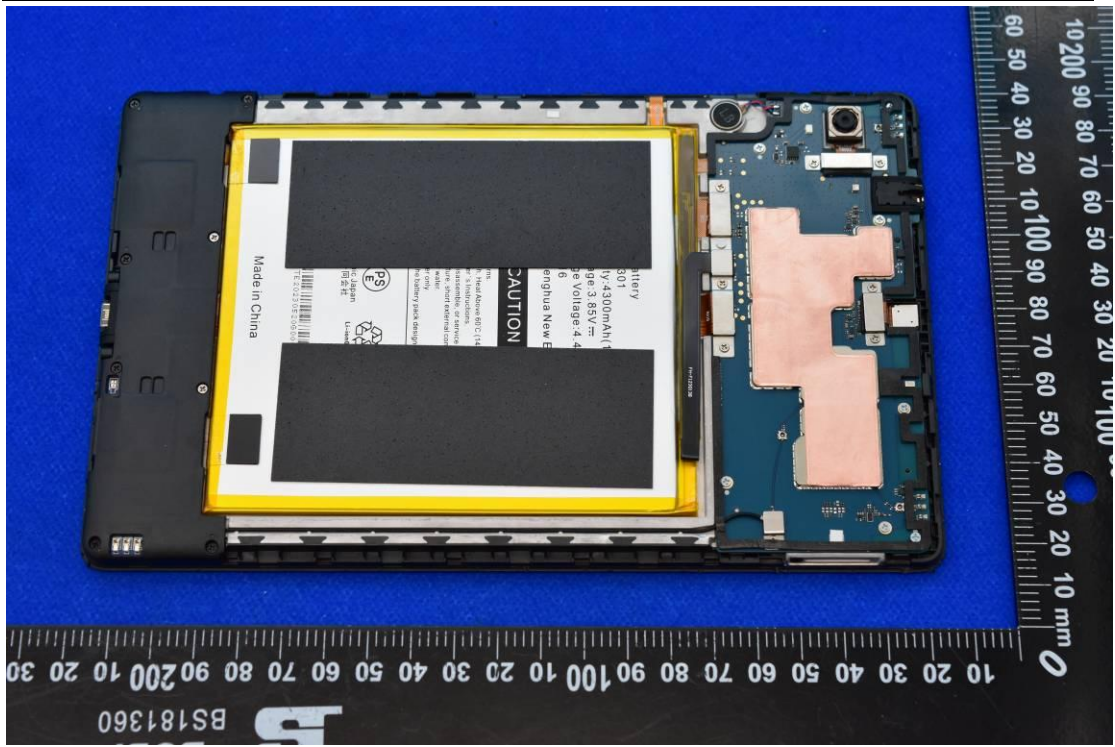

FCC ID: 2ABGHRC8L1T

Internal Photos

1. EUT uncover view

2. Antenna view