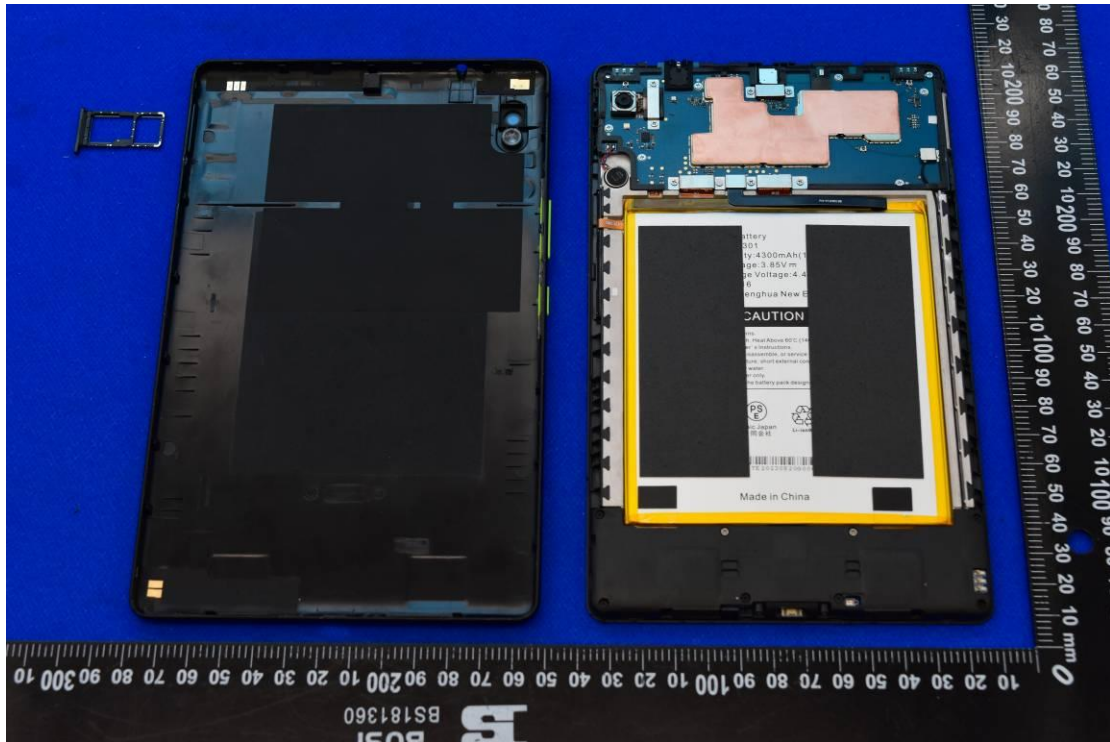

FCC ID: 2ABGHRC8L1T

Internal Photos

1. EUT uncover view

2. Antenna view