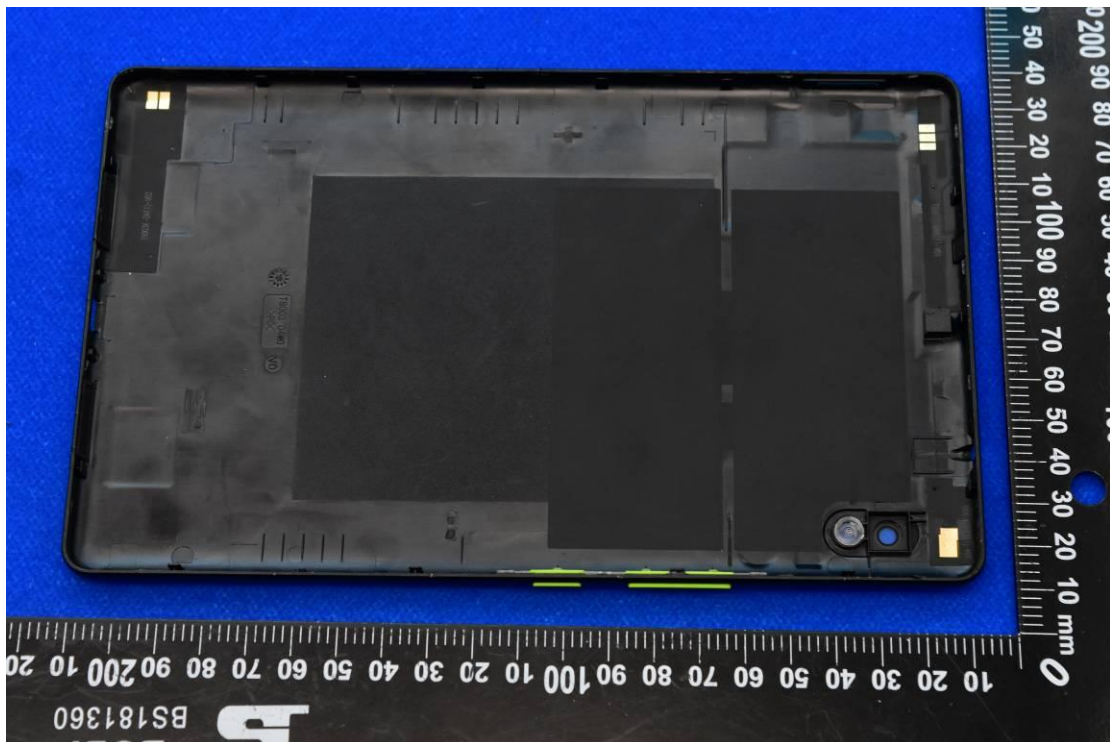

FCC ID: 2ABGHRC8L1T

Internal Photos

1. EUT uncover view

2. Antenna view