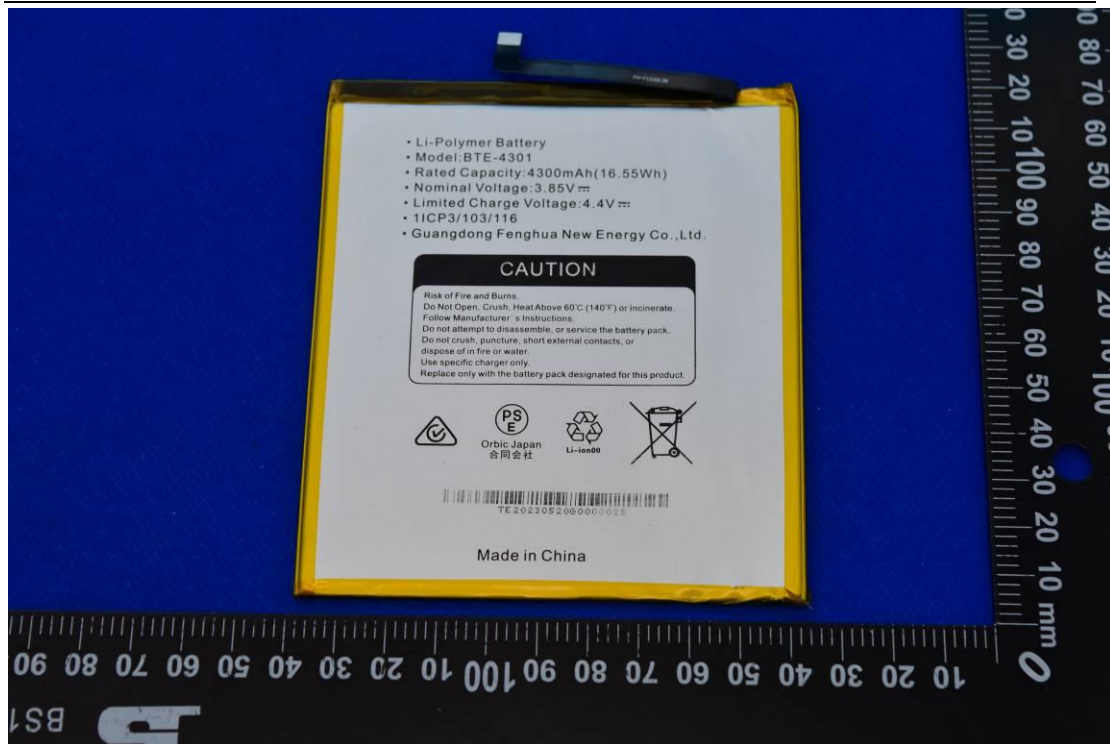

FCC ID: 2ABGHRC8L1T

Internal Photos

1. EUT uncover view

2. Antenna view