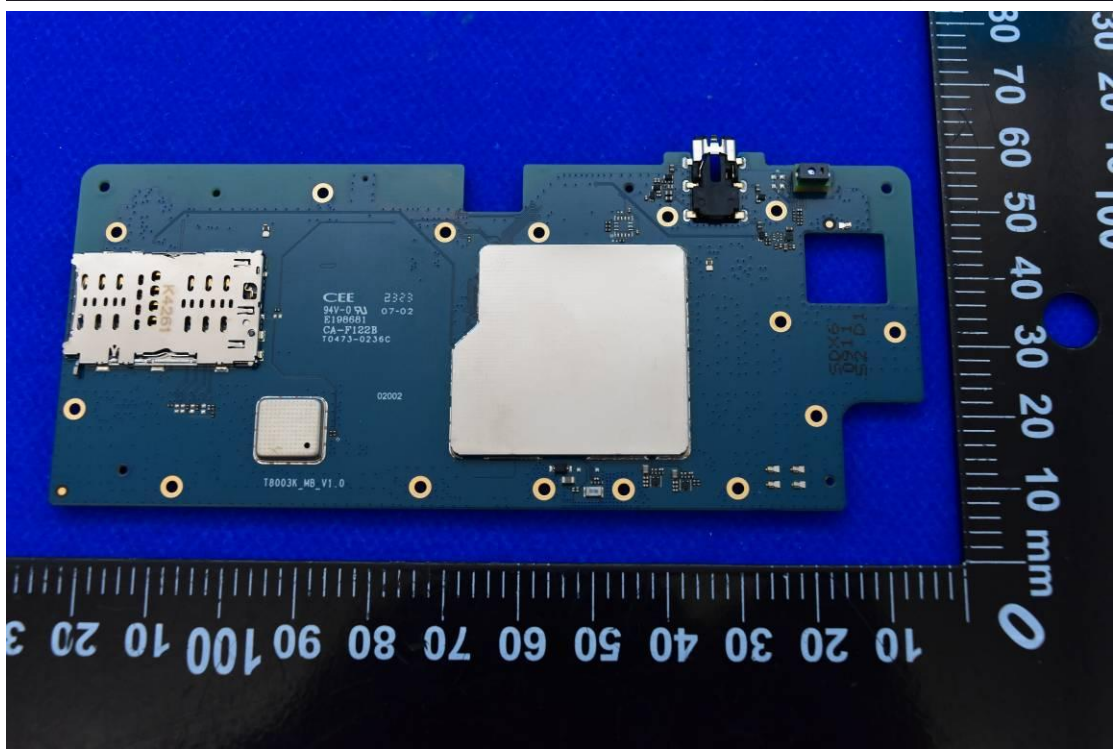

FCC ID: 2ABGHRC8L1T

Internal Photos

1. EUT uncover view

2. Antenna view