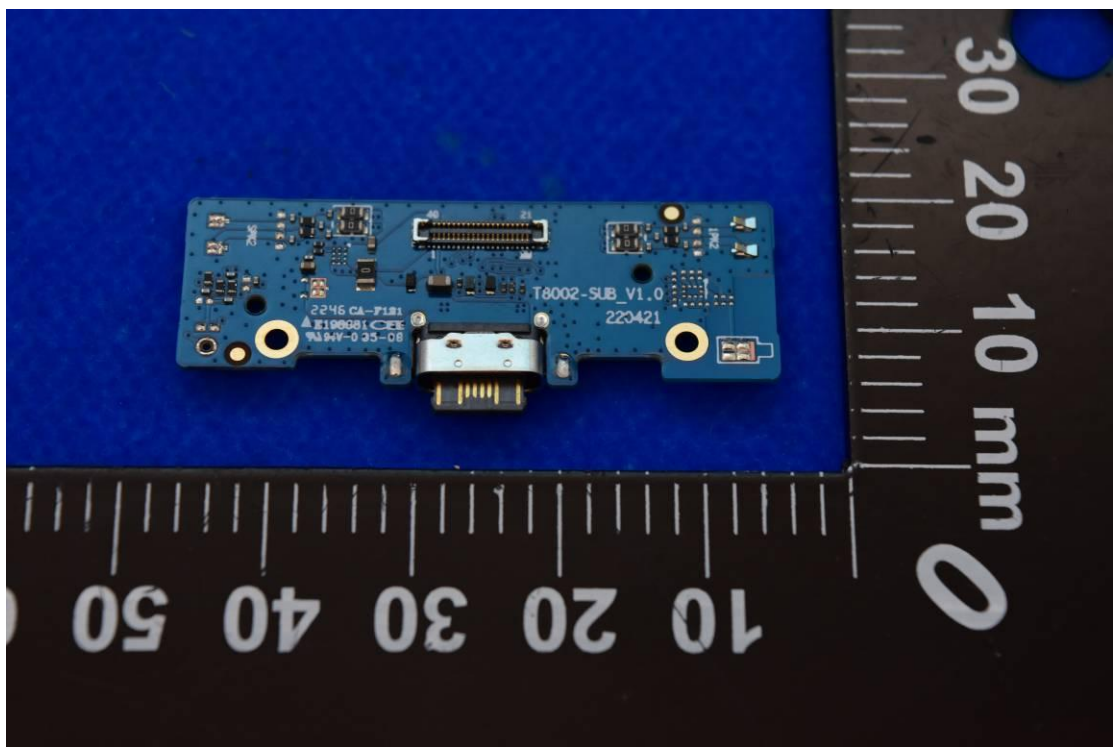

FCC ID: 2ABGHRC8L1T

Internal Photos

1. EUT uncover view

2. Antenna view