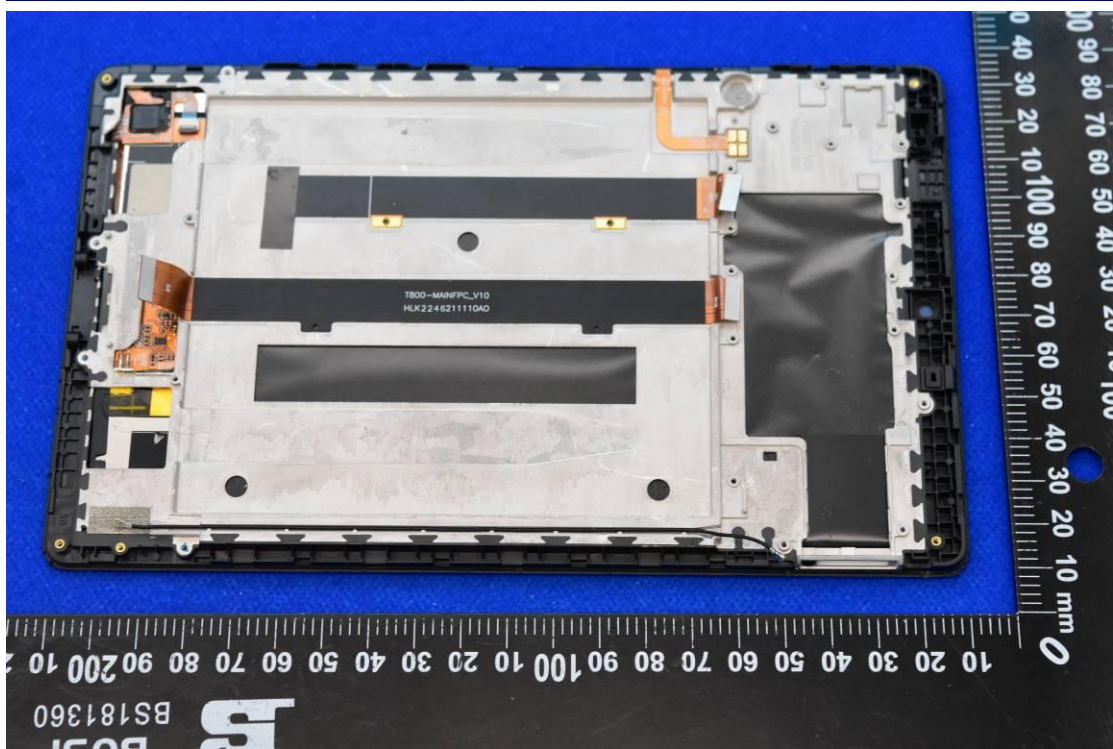

FCC ID: 2ABGHRC8L1T

Internal Photos

1. EUT uncover view

2. Antenna view