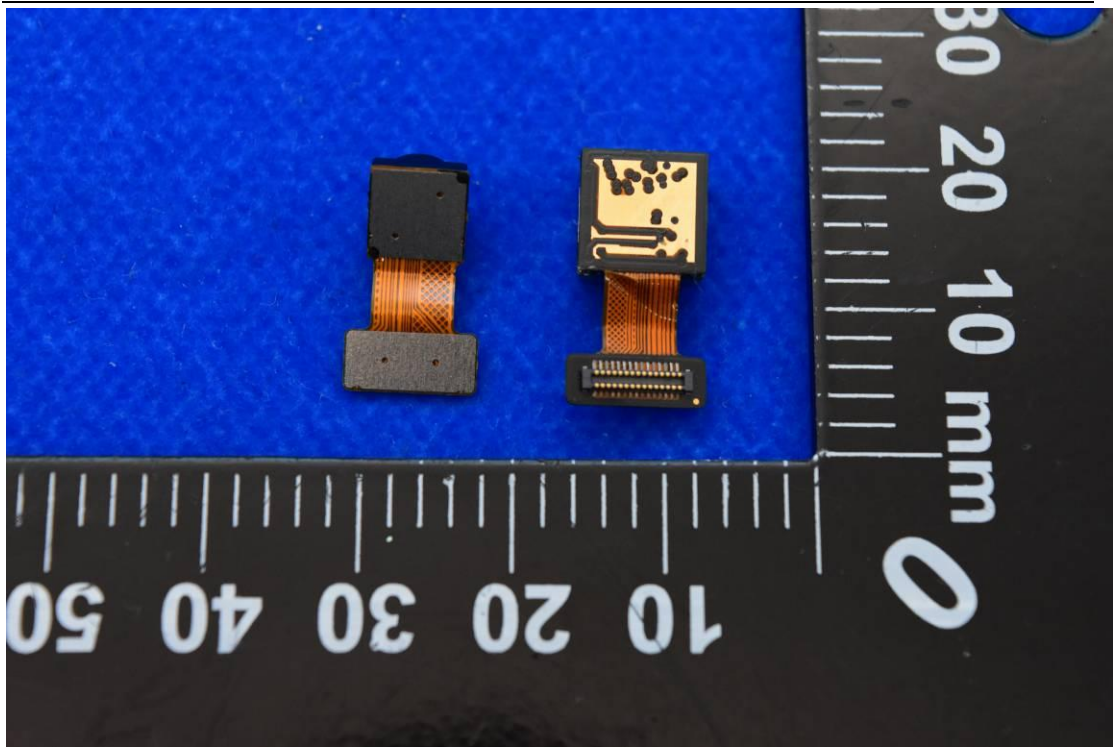

FCC ID: 2ABGHRC8L1T

Internal Photos

1. EUT uncover view

2. Antenna view