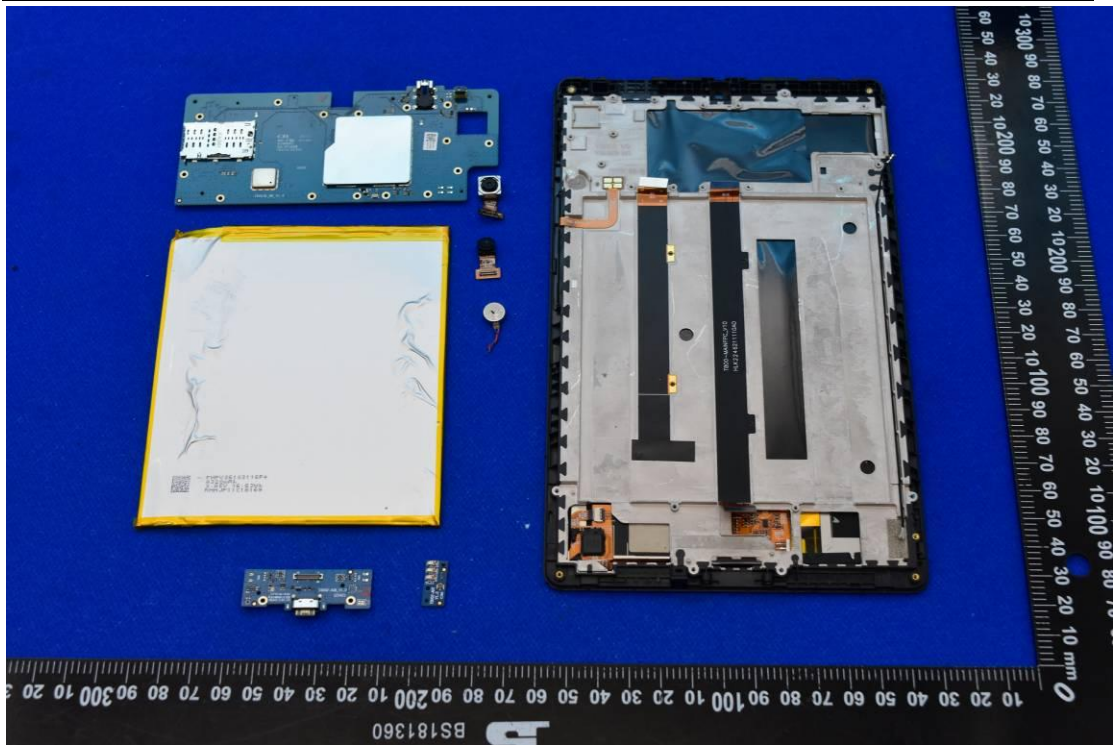

FCC ID: 2ABGHRC8L1T

Internal Photos

1. EUT uncover view

2. Antenna view