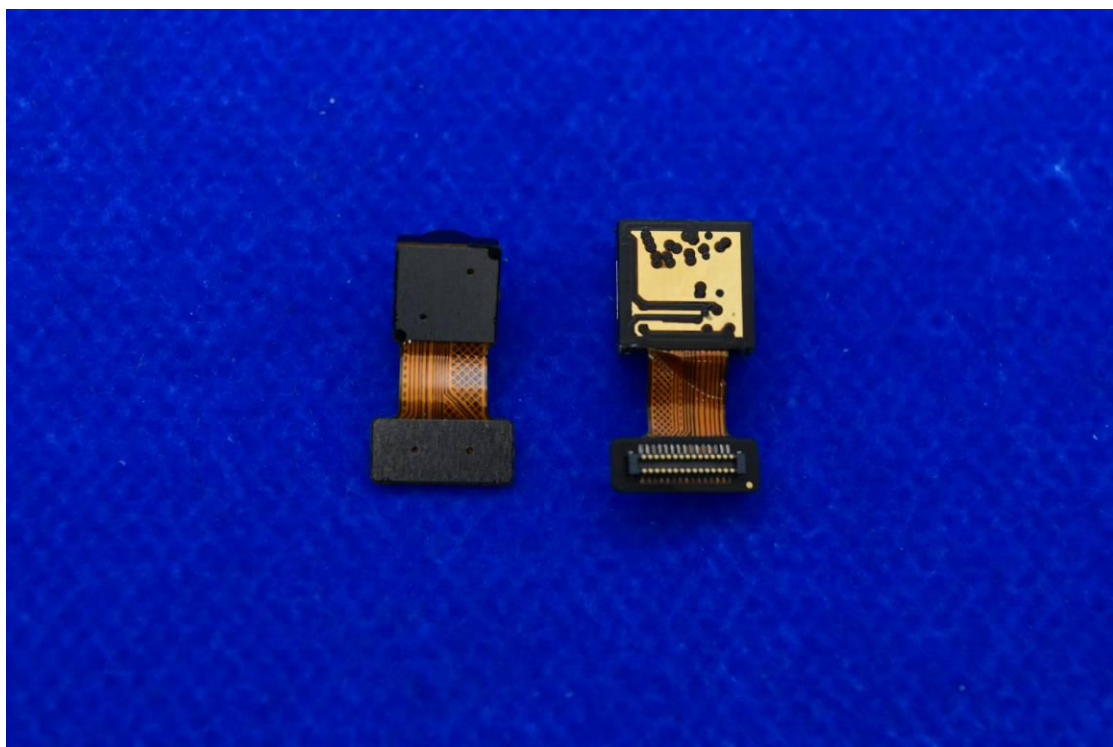

FCC ID: 2ABGHRC8L1T

Internal Photos

1. EUT uncover view

2. Antenna view