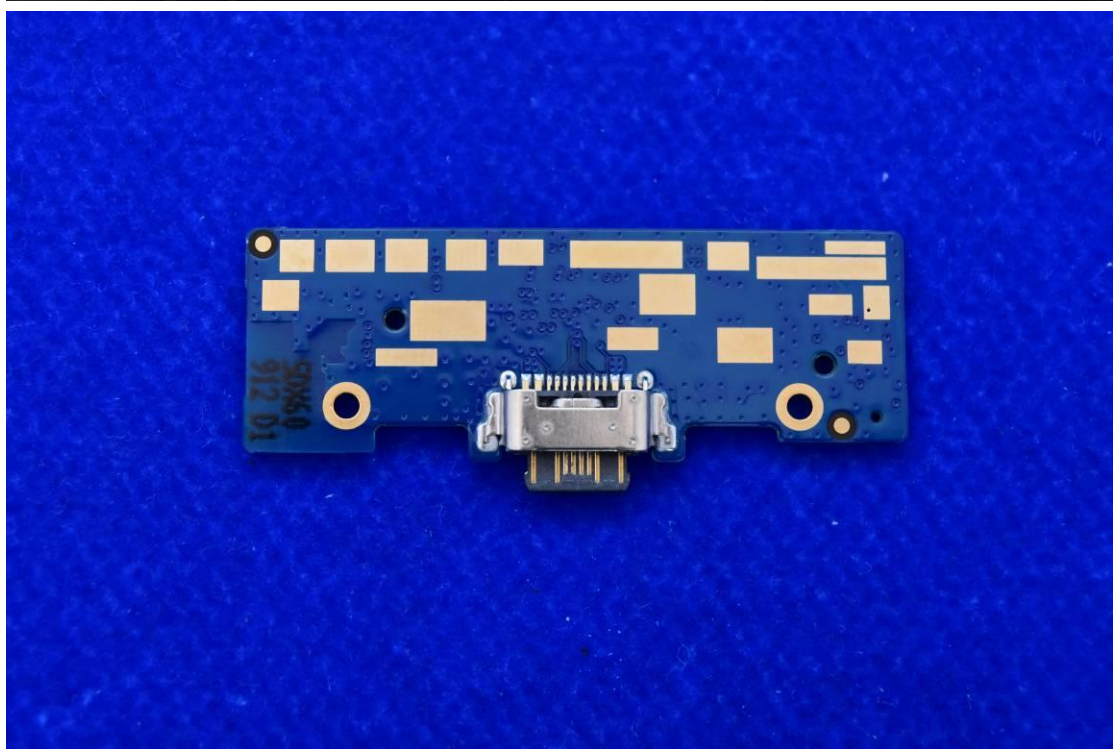

FCC ID: 2ABGHRC8L1T

Internal Photos

1. EUT uncover view

2. Antenna view