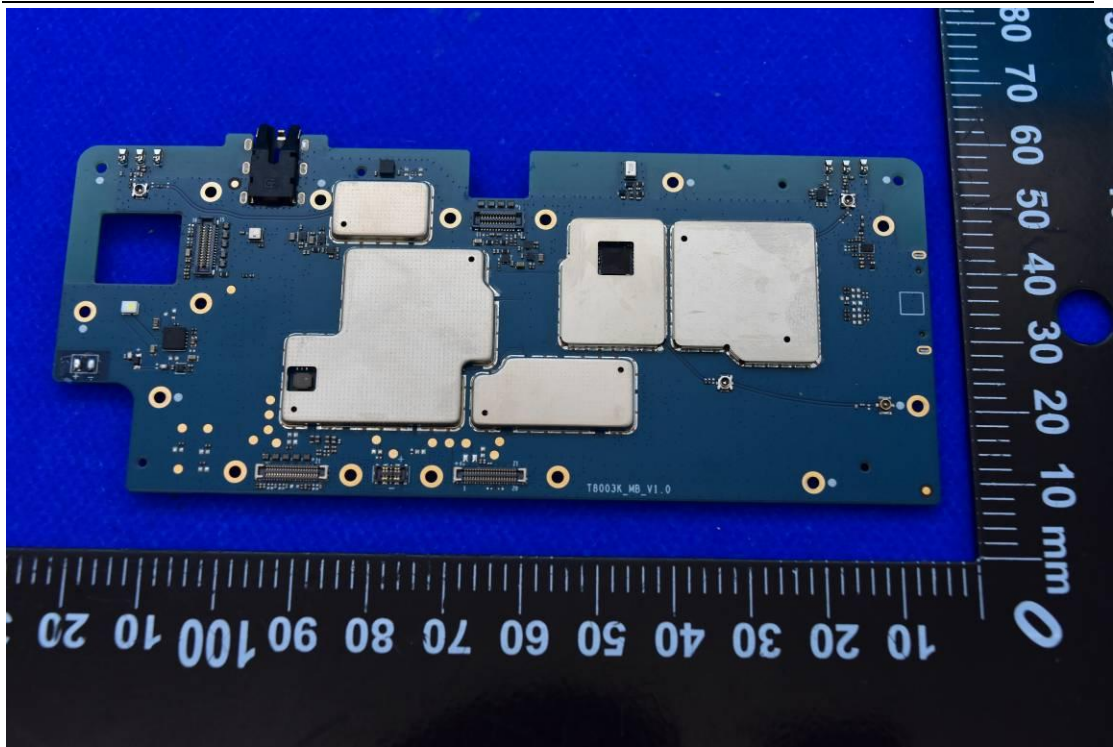

FCC ID: 2ABGHRC8L1T

Internal Photos

1. EUT uncover view

2. Antenna view