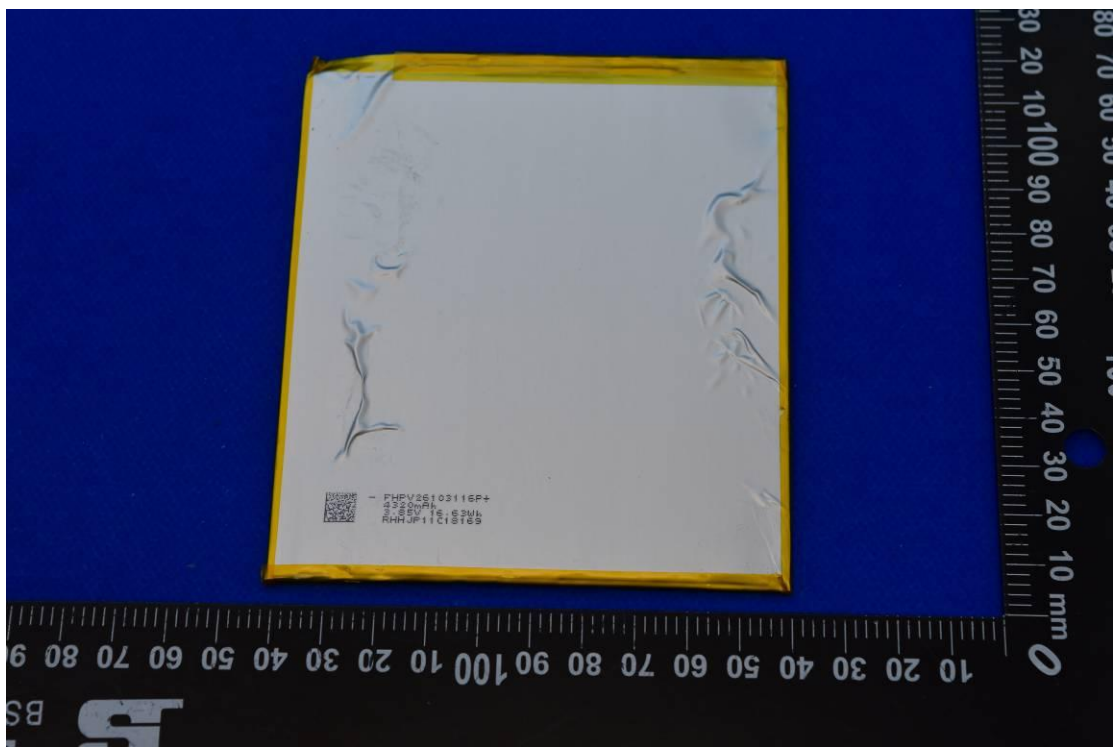

FCC ID: 2ABGHRC8L1T

Internal Photos

1. EUT uncover view

2. Antenna view