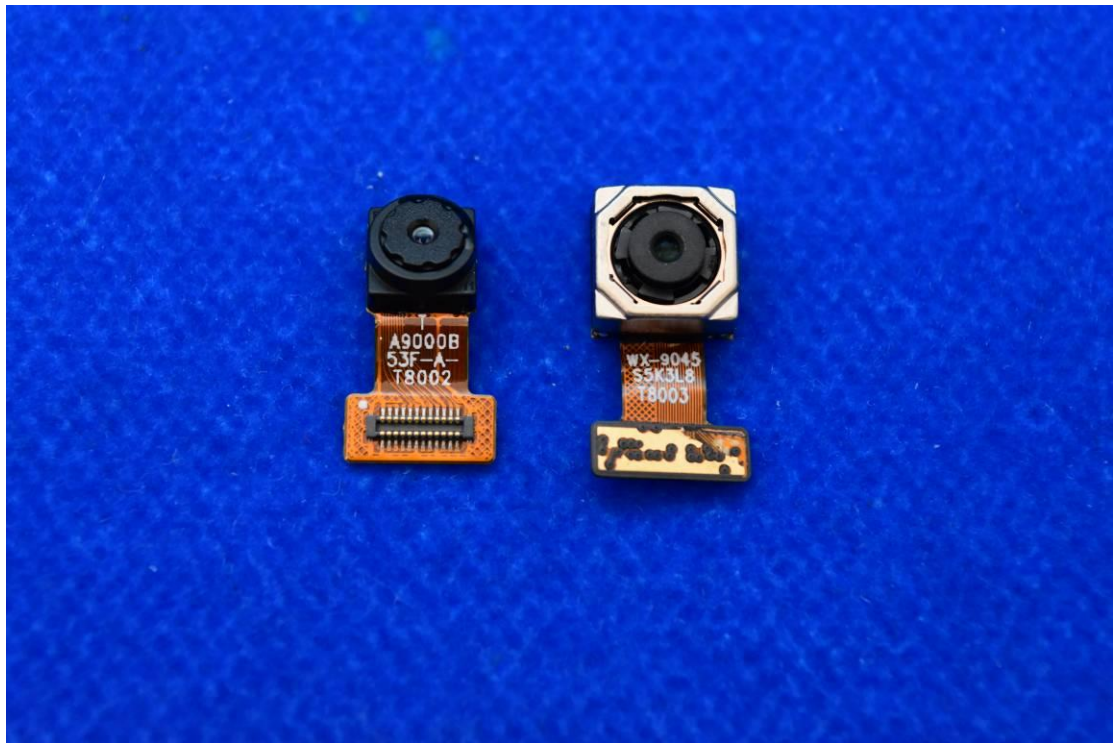

FCC ID: 2ABGHRC8L1T

Internal Photos

1. EUT uncover view

2. Antenna view