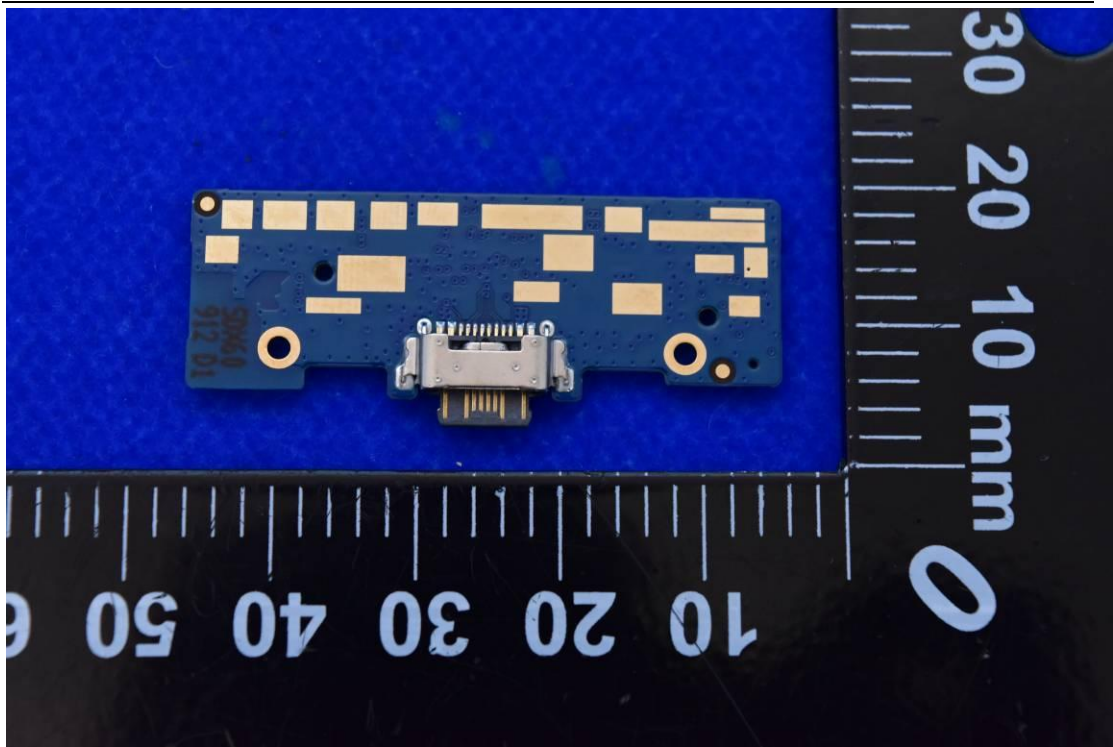

FCC ID: 2ABGHRC8L1T

Internal Photos

1. EUT uncover view

2. Antenna view