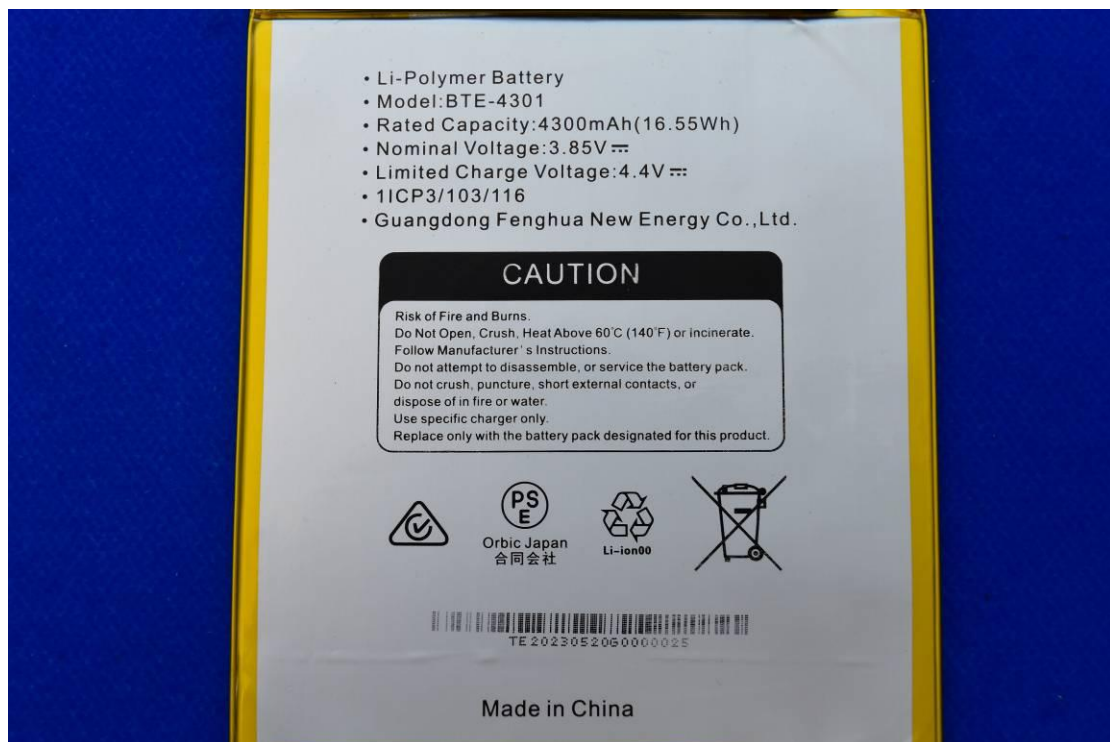

FCC ID: 2ABGHRC8L1T

Internal Photos

1. EUT uncover view

2. Antenna view