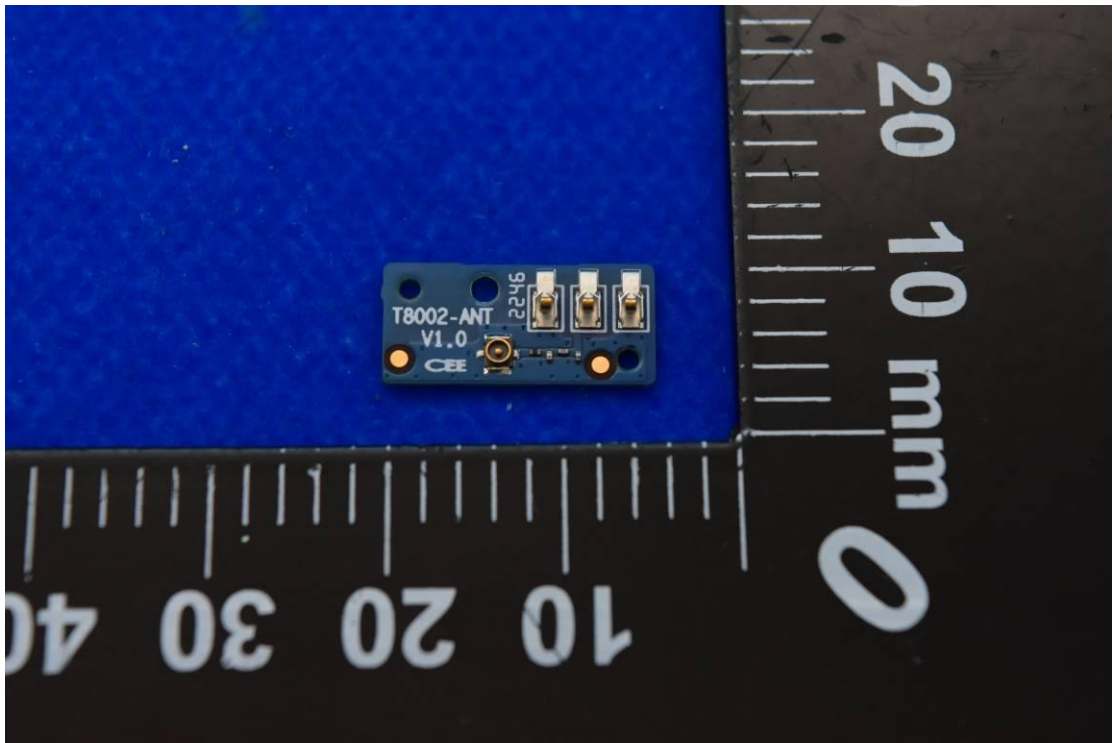

FCC ID: 2ABGHRC8L1T

Internal Photos

1. EUT uncover view

2. Antenna view