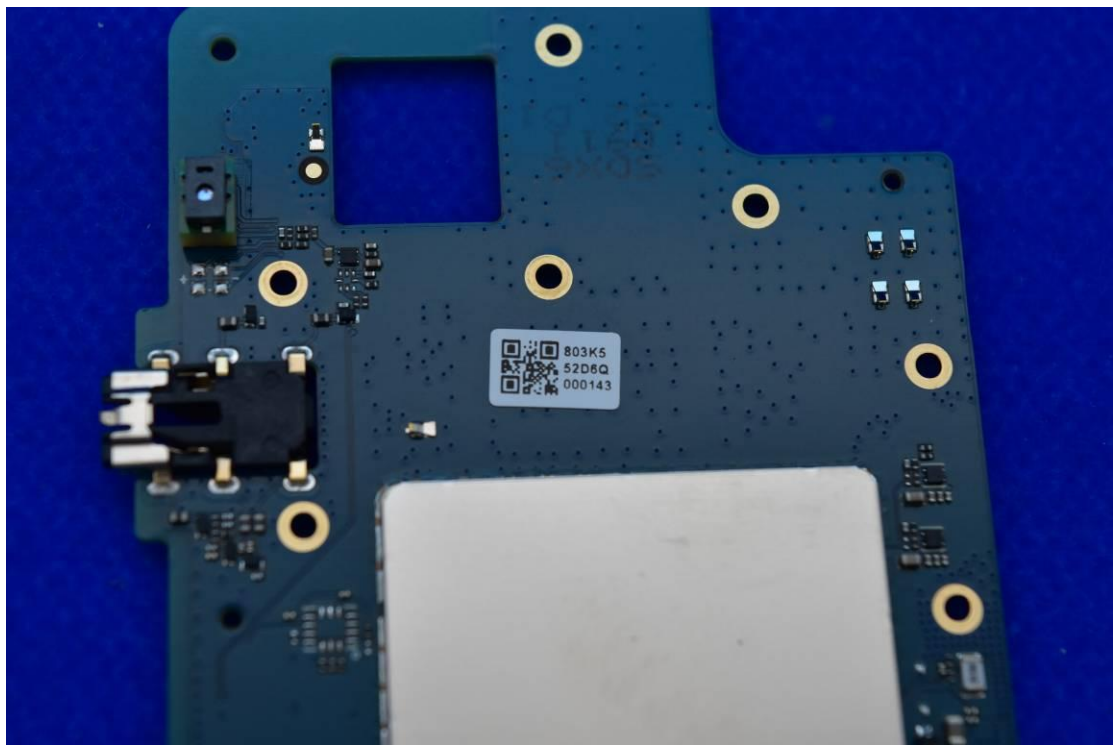

FCC ID: 2ABGHRC8L1T

Internal Photos

1. EUT uncover view

2. Antenna view