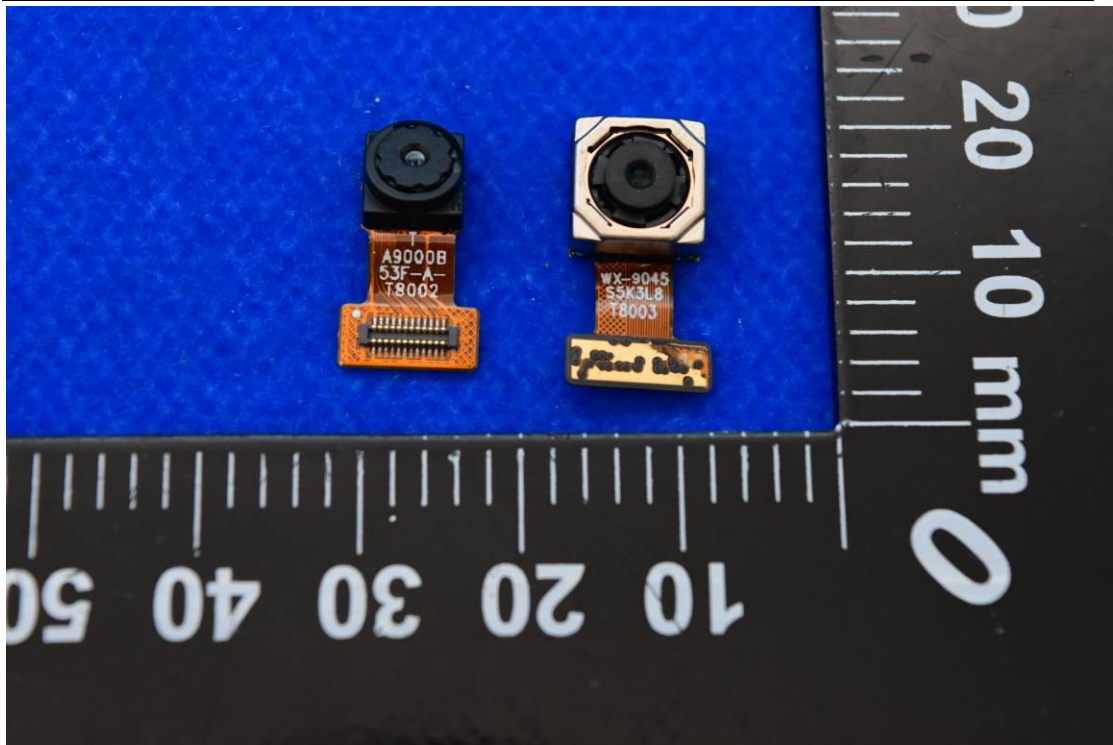

FCC ID: 2ABGHRC8L1T

Internal Photos

1. EUT uncover view

2. Antenna view