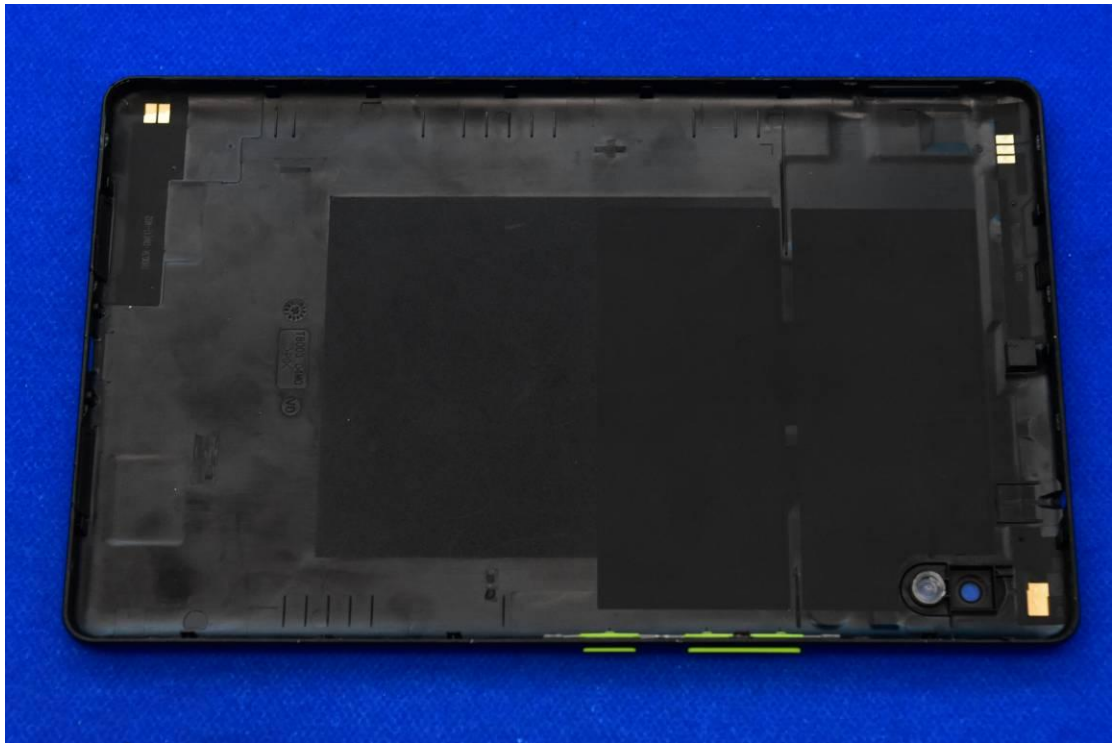

FCC ID: 2ABGHRC8L1T

Internal Photos

1. EUT uncover view

2. Antenna view