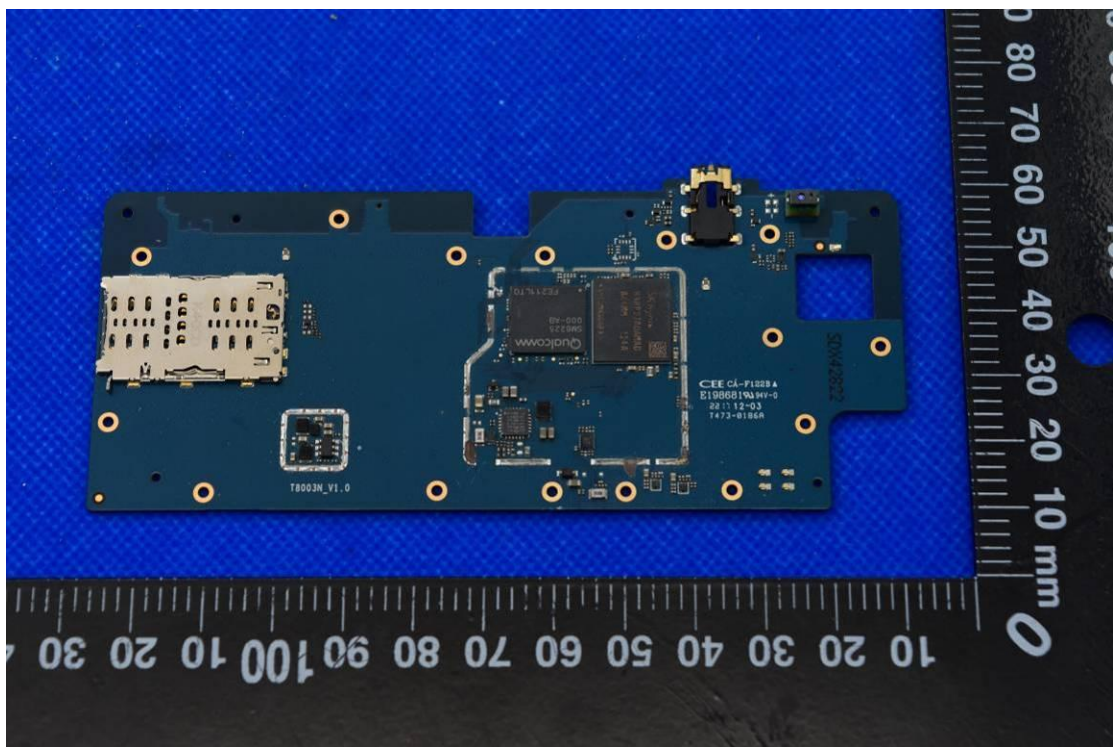

FCC ID: 2ABGH-RC8L1T

Internal Photos

1. EUT uncover view

2. Antenna view