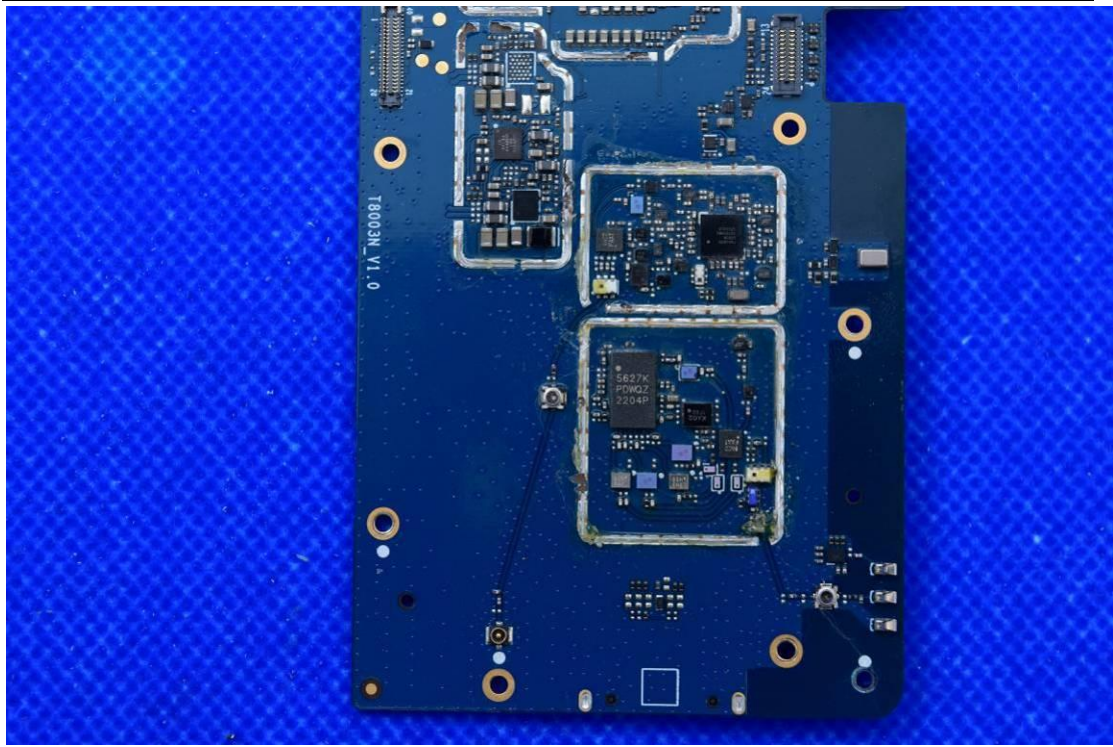

FCC ID: 2ABGH-RC8L1T

Internal Photos

1. EUT uncover view

2. Antenna view