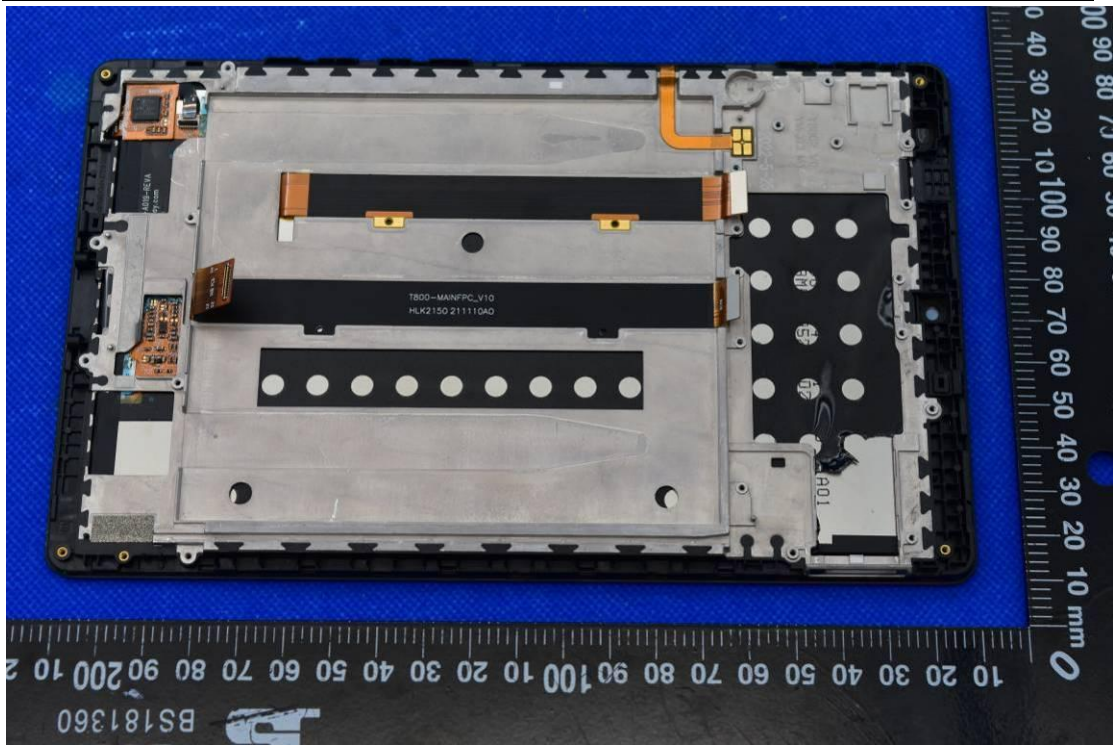

FCC ID: 2ABGH-RC8L1T

Internal Photos

1. EUT uncover view

2. Antenna view