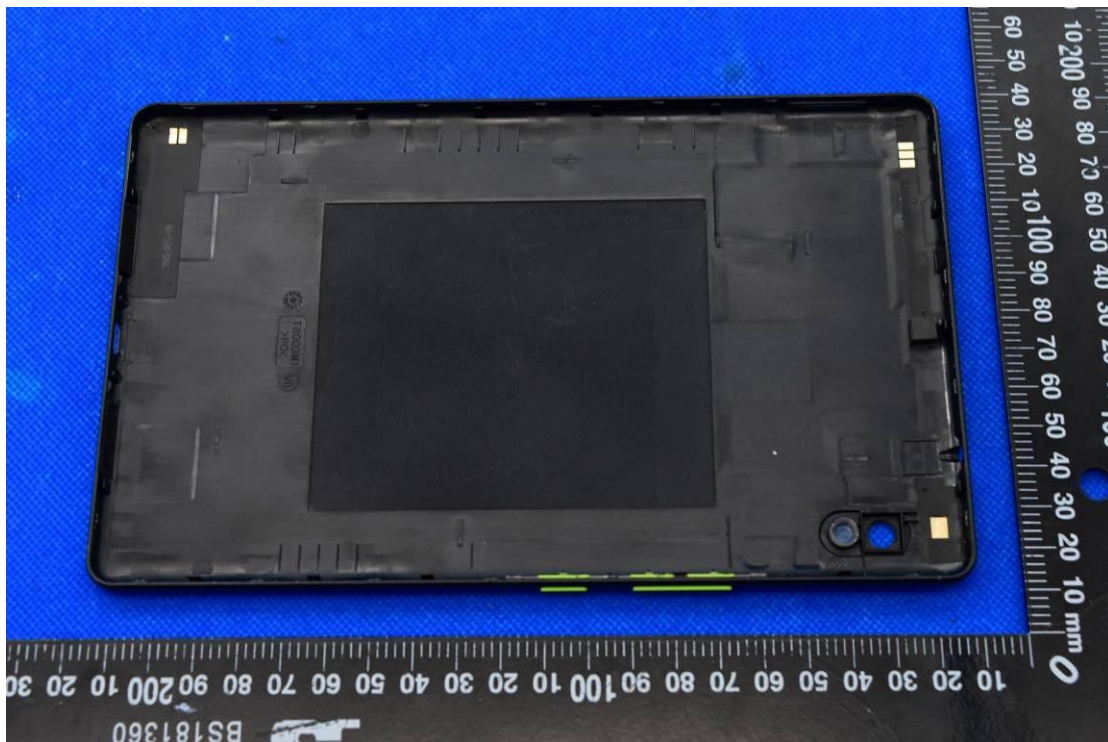

FCC ID: 2ABGH-RC8L1T

Internal Photos

1. EUT uncover view

2. Antenna view