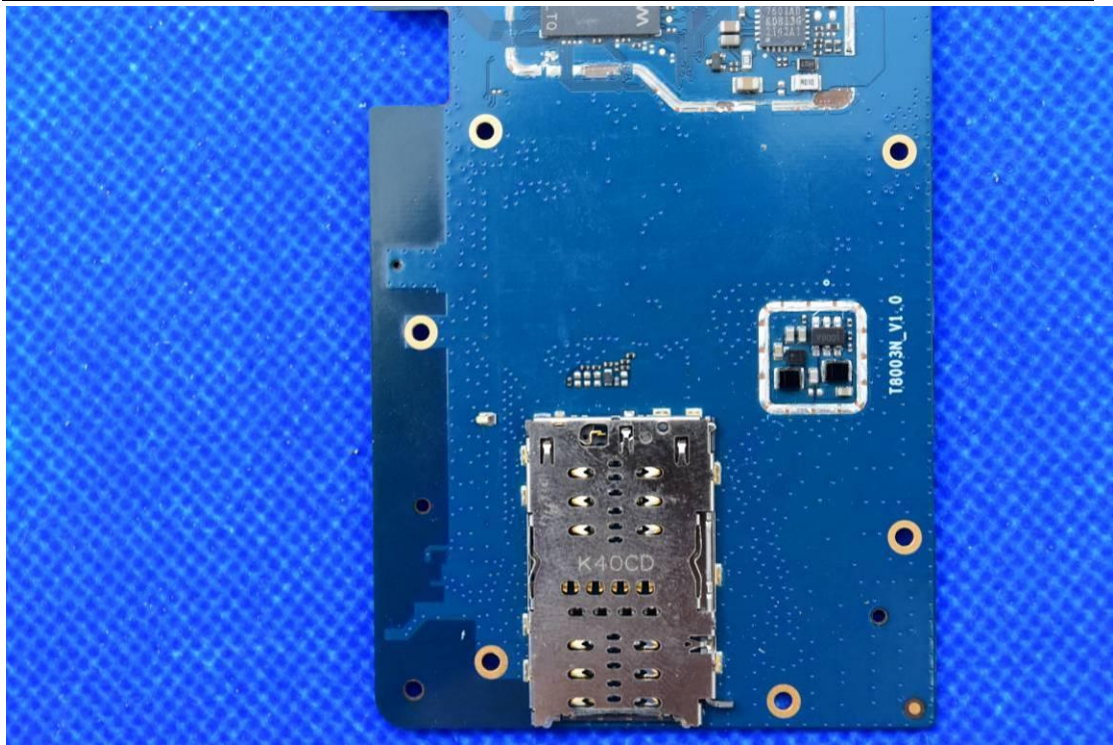

FCC ID: 2ABGH-RC8L1T

Internal Photos

1. EUT uncover view

2. Antenna view