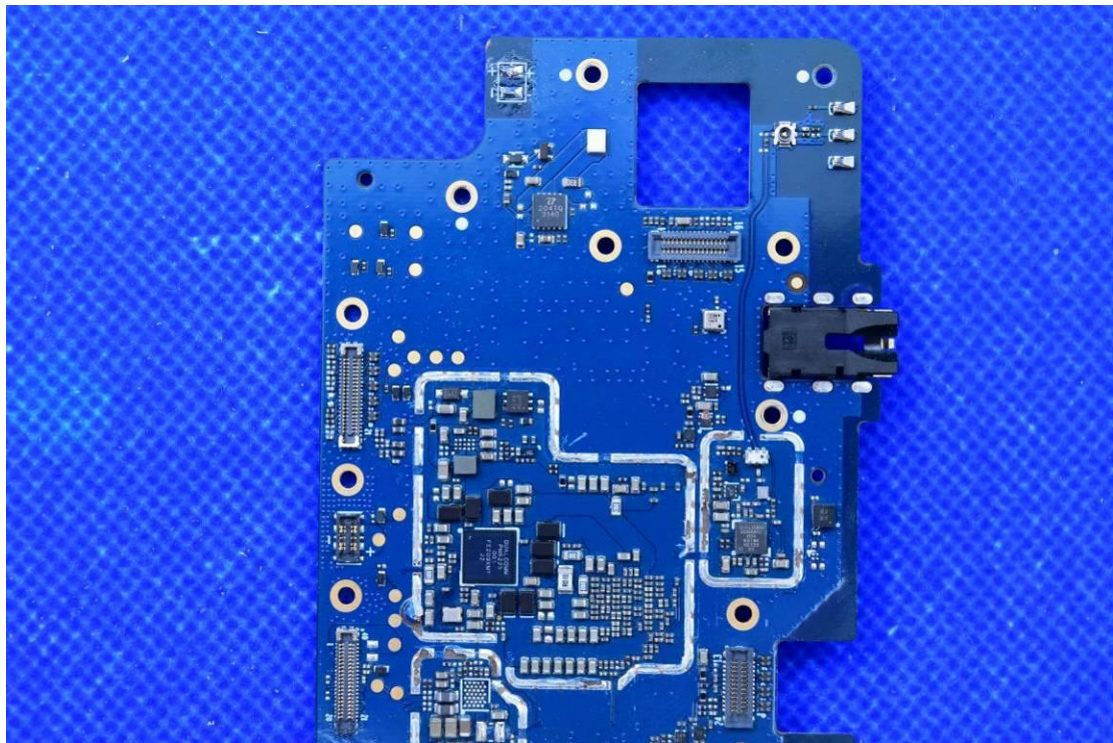

FCC ID: 2ABGH-RC8L1T

Internal Photos

1. EUT uncover view

2. Antenna view