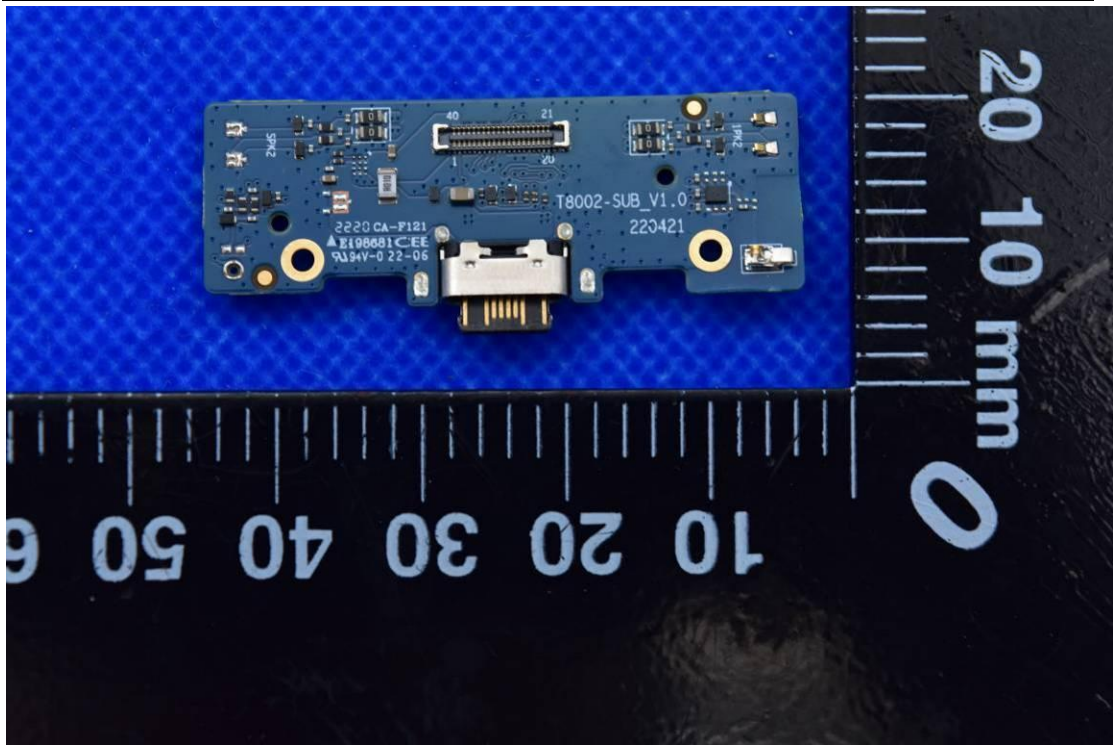

FCC ID: 2ABGH-RC8L1T

Internal Photos

1. EUT uncover view

2. Antenna view