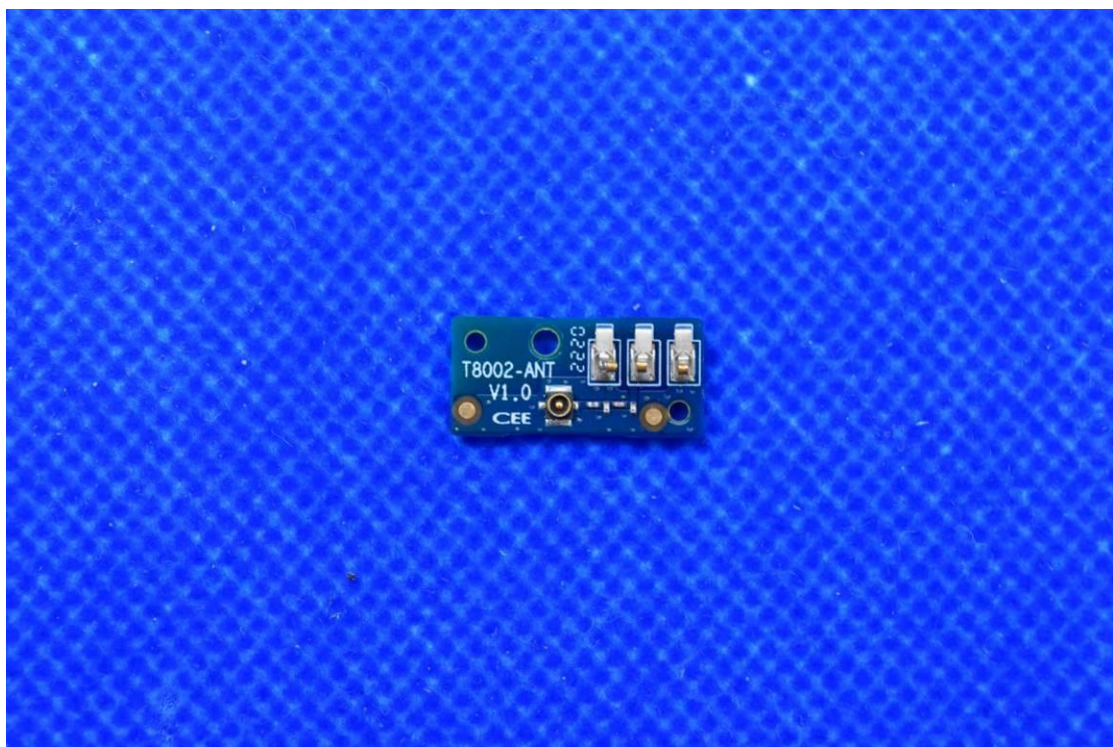

FCC ID: 2ABGH-RC8L1T

Internal Photos

1. EUT uncover view

2. Antenna view