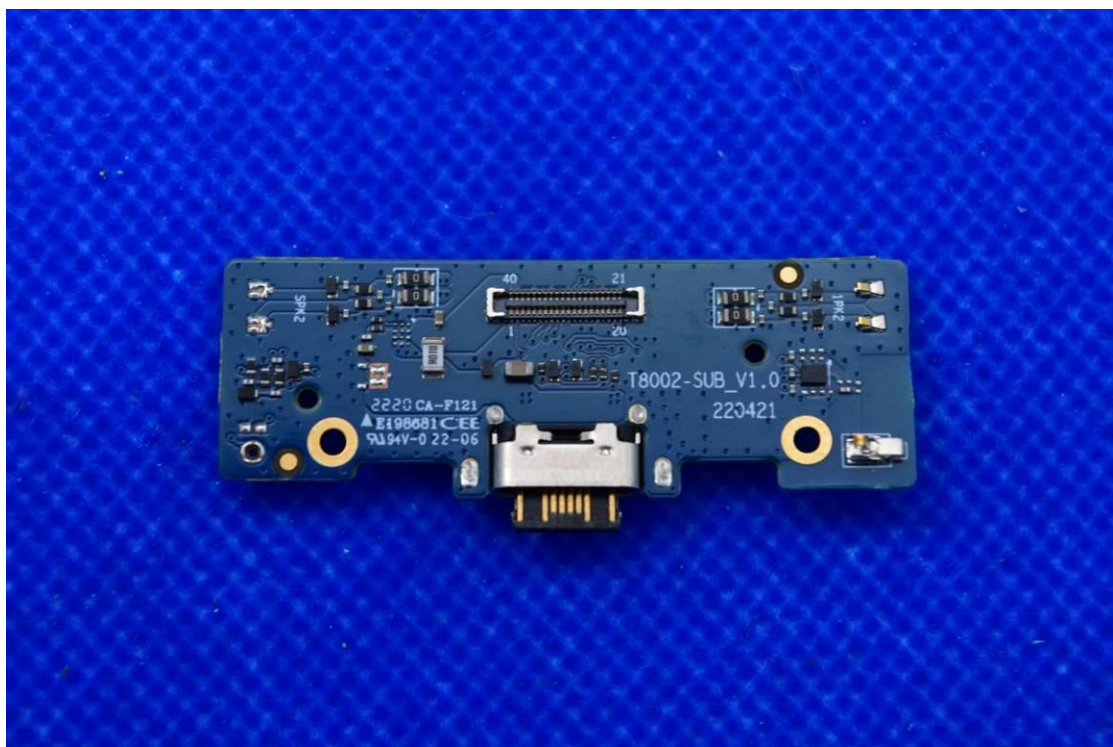

FCC ID: 2ABGH-RC8L1T

Internal Photos

1. EUT uncover view

2. Antenna view