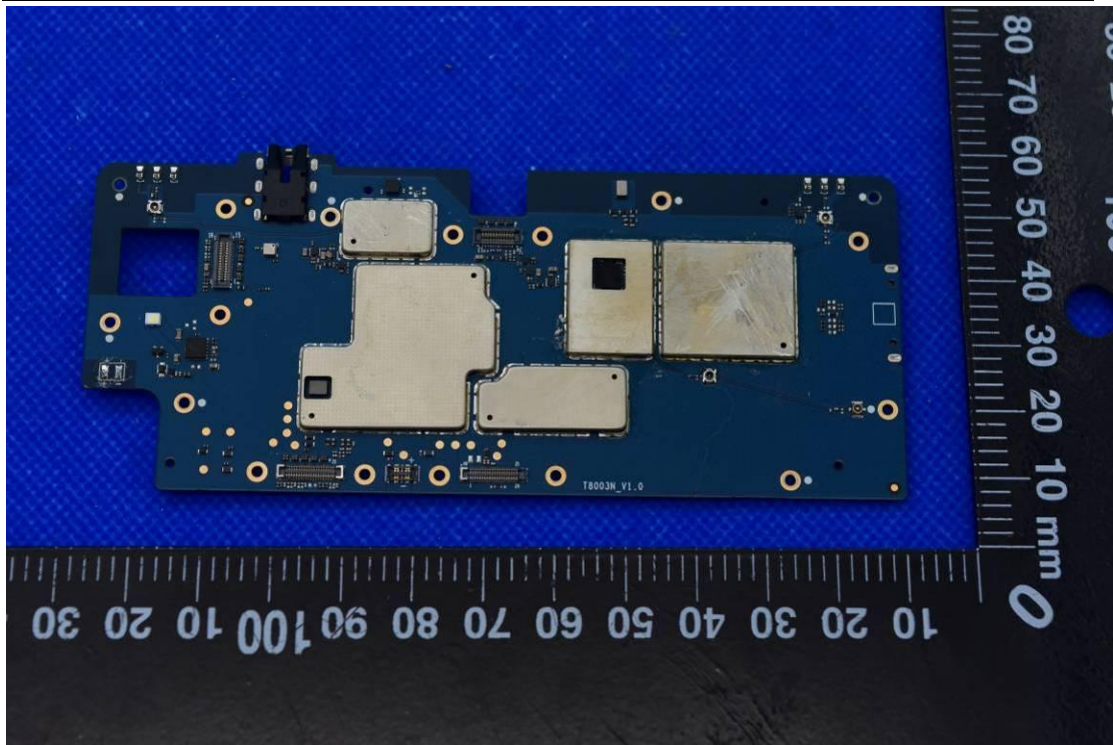

FCC ID: 2ABGH-RC8L1T

Internal Photos

1. EUT uncover view

2. Antenna view