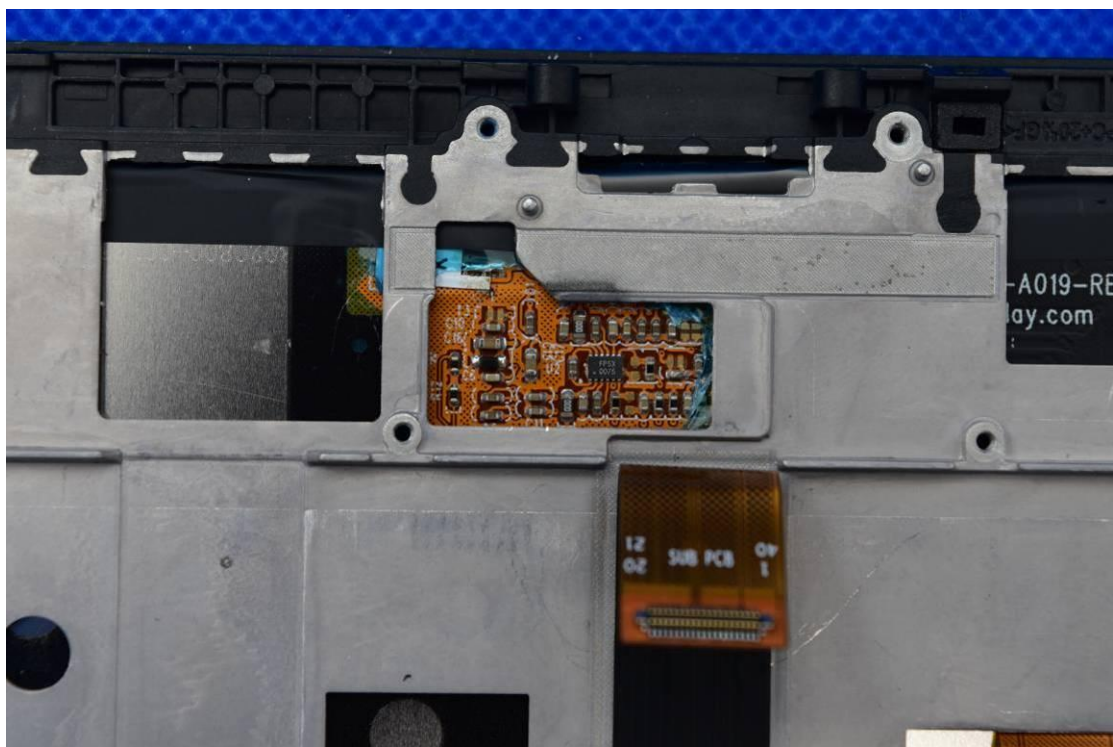

FCC ID: 2ABGH-RC8L1T

Internal Photos

1. EUT uncover view

2. Antenna view