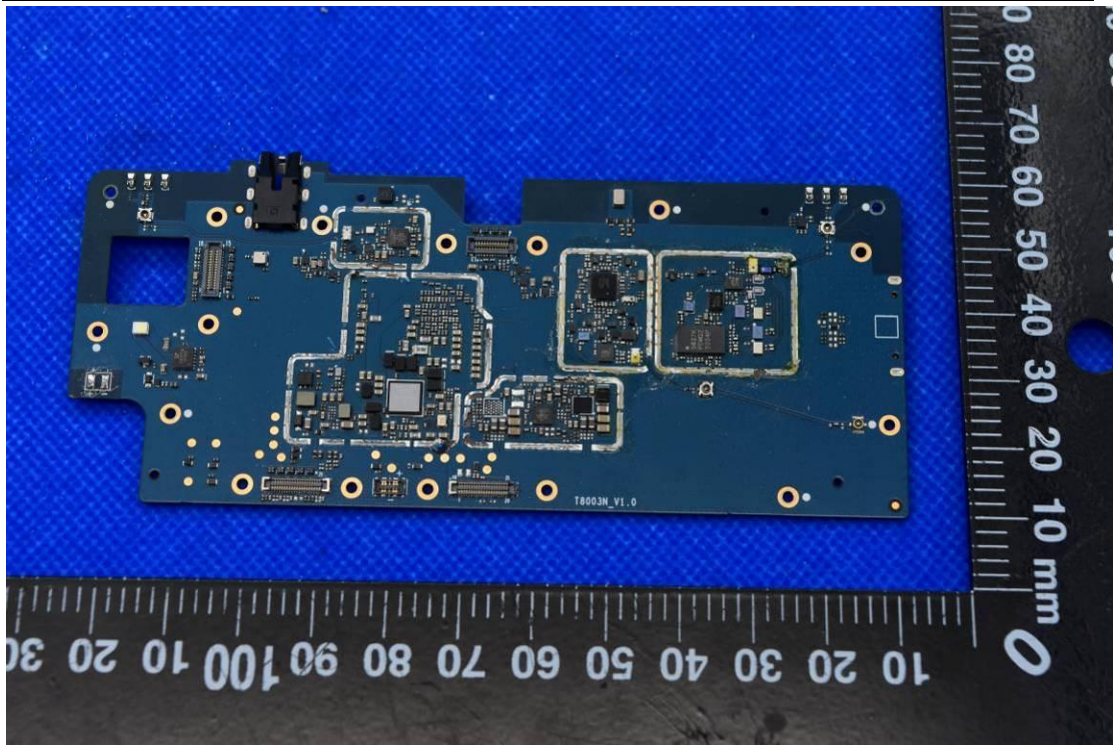

FCC ID: 2ABGH-RC8L1T

Internal Photos

1. EUT uncover view

2. Antenna view