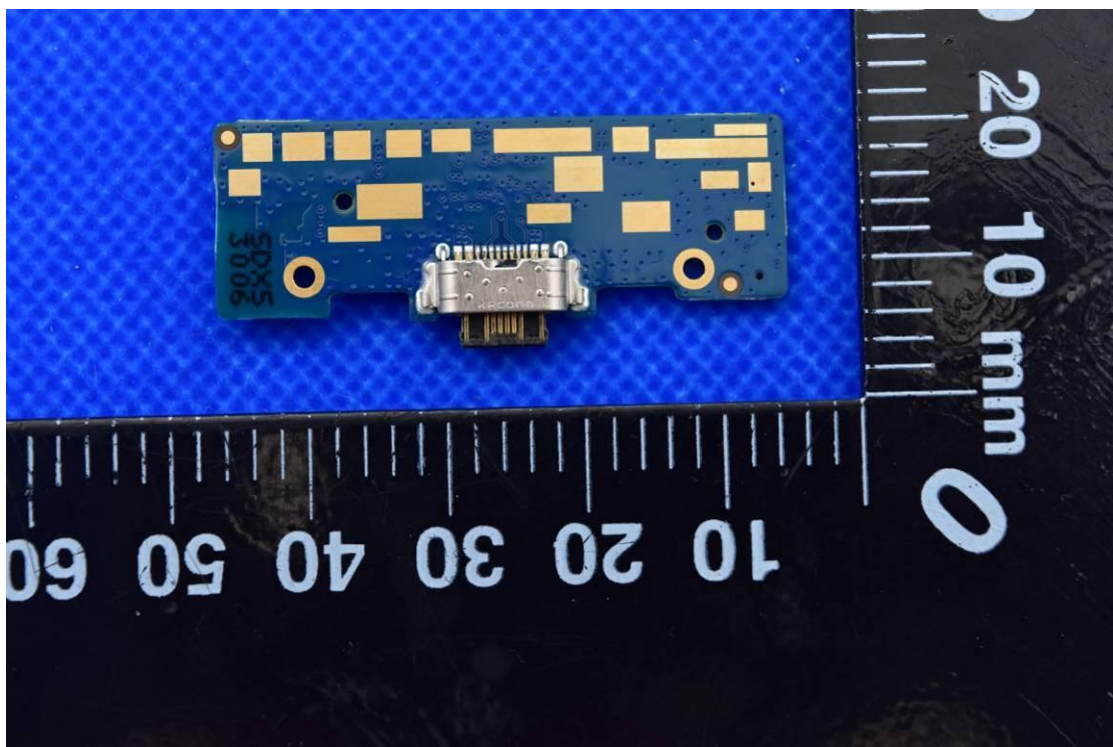

FCC ID: 2ABGH-RC8L1T

Internal Photos

1. EUT uncover view

2. Antenna view