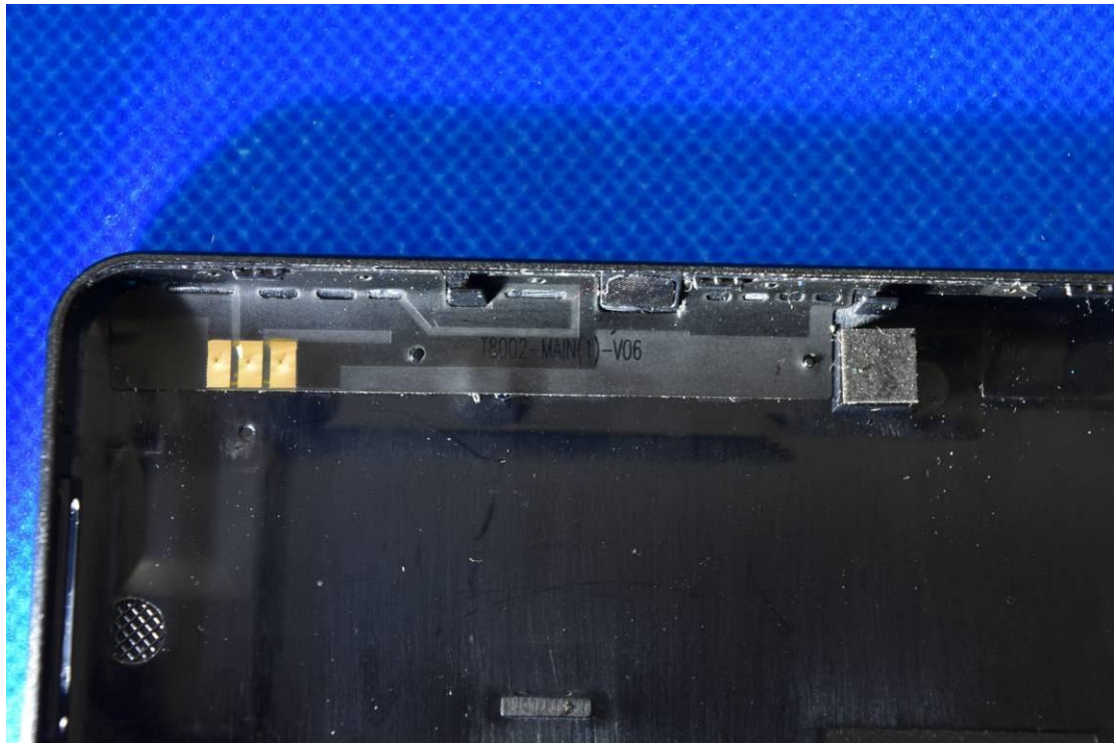

FCC ID: 2ABGH-RC8L1T

Internal Photos

1. EUT uncover view

2. Antenna view