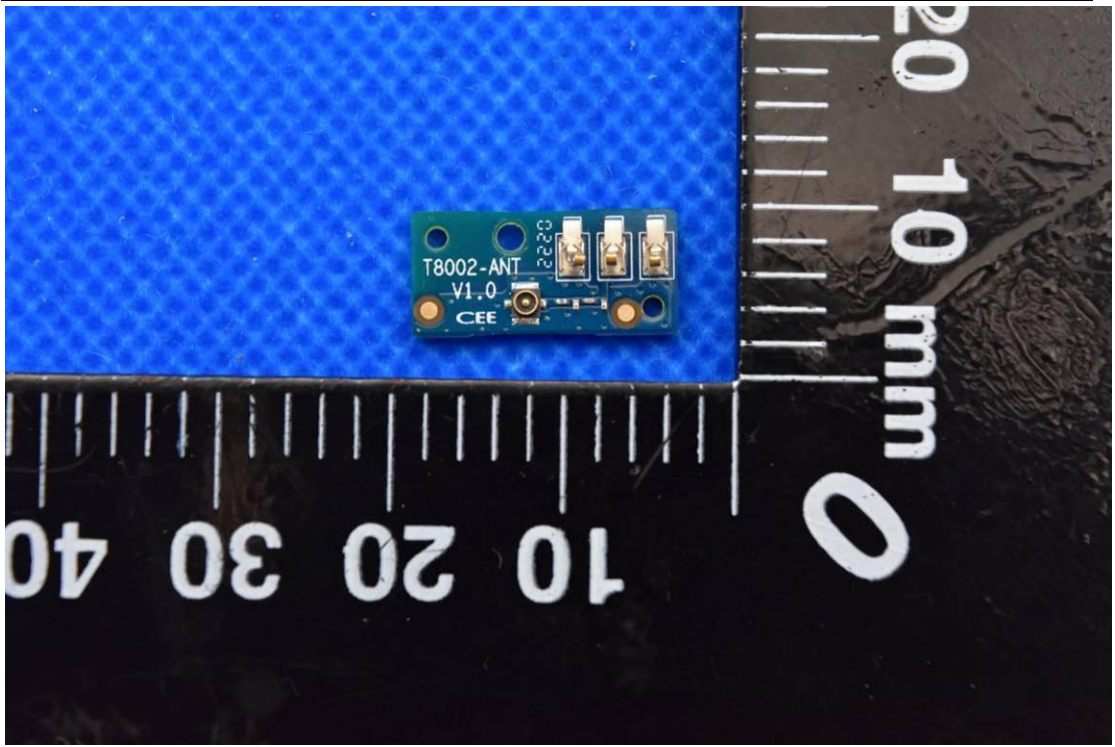

FCC ID: 2ABGH-RC8L1T

Internal Photos

1. EUT uncover view

2. Antenna view