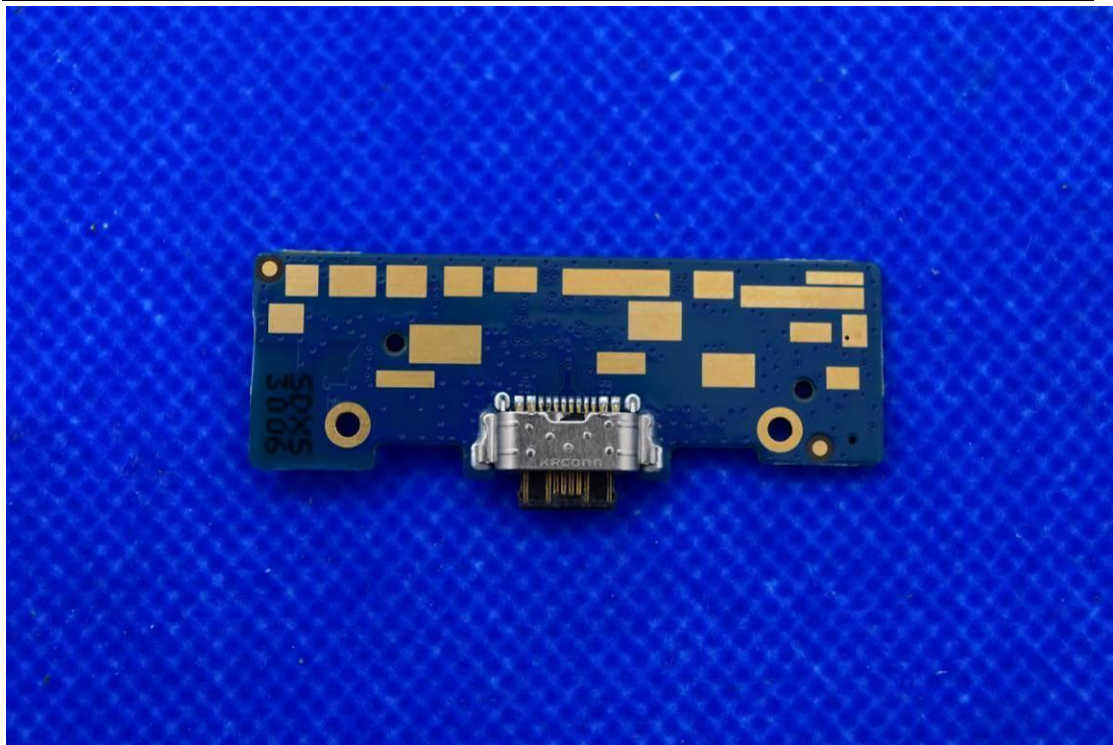

FCC ID: 2ABGH-RC8L1T

Internal Photos

1. EUT uncover view

2. Antenna view