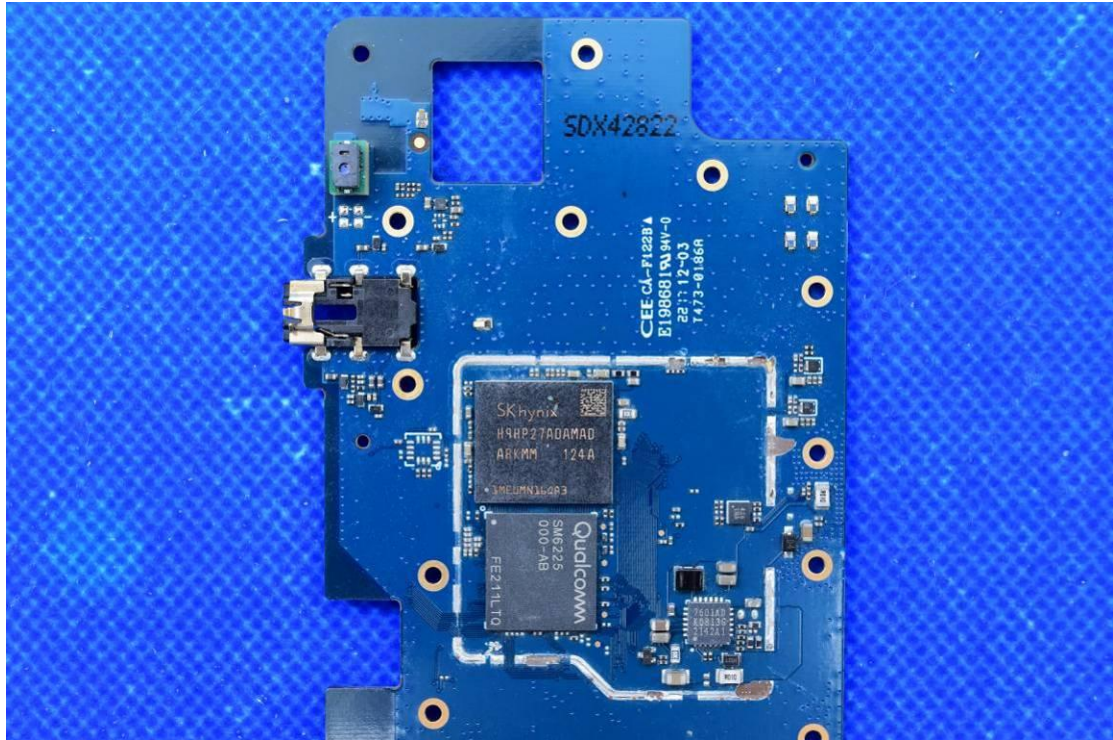

FCC ID: 2ABGH-RC8L1T

Internal Photos

1. EUT uncover view

2. Antenna view