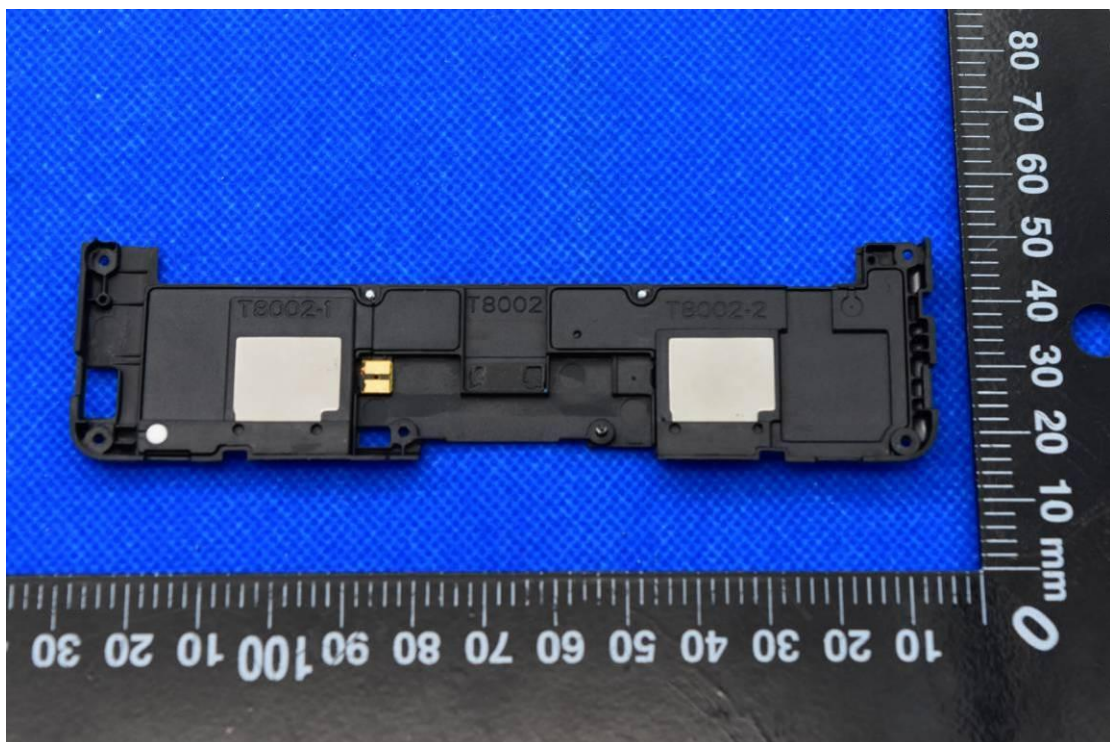

FCC ID: 2ABGH-RC8L1T

Internal Photos

1. EUT uncover view

2. Antenna view