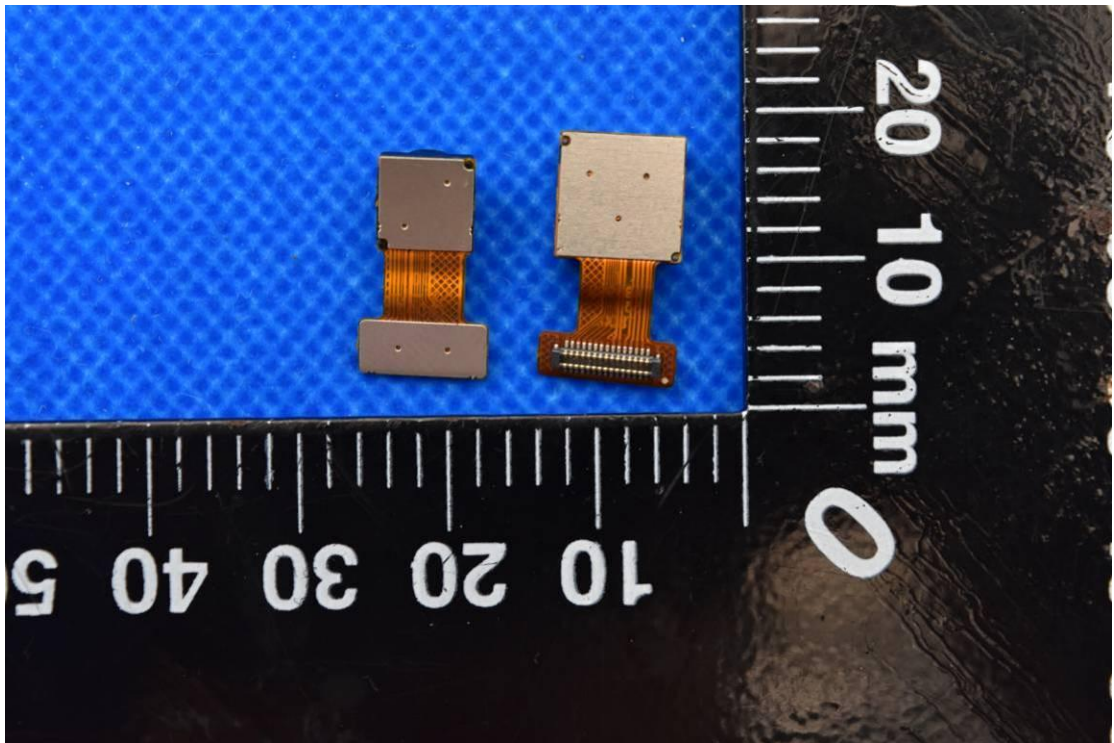

FCC ID: 2ABGH-RC8L1T

Internal Photos

1. EUT uncover view

2. Antenna view