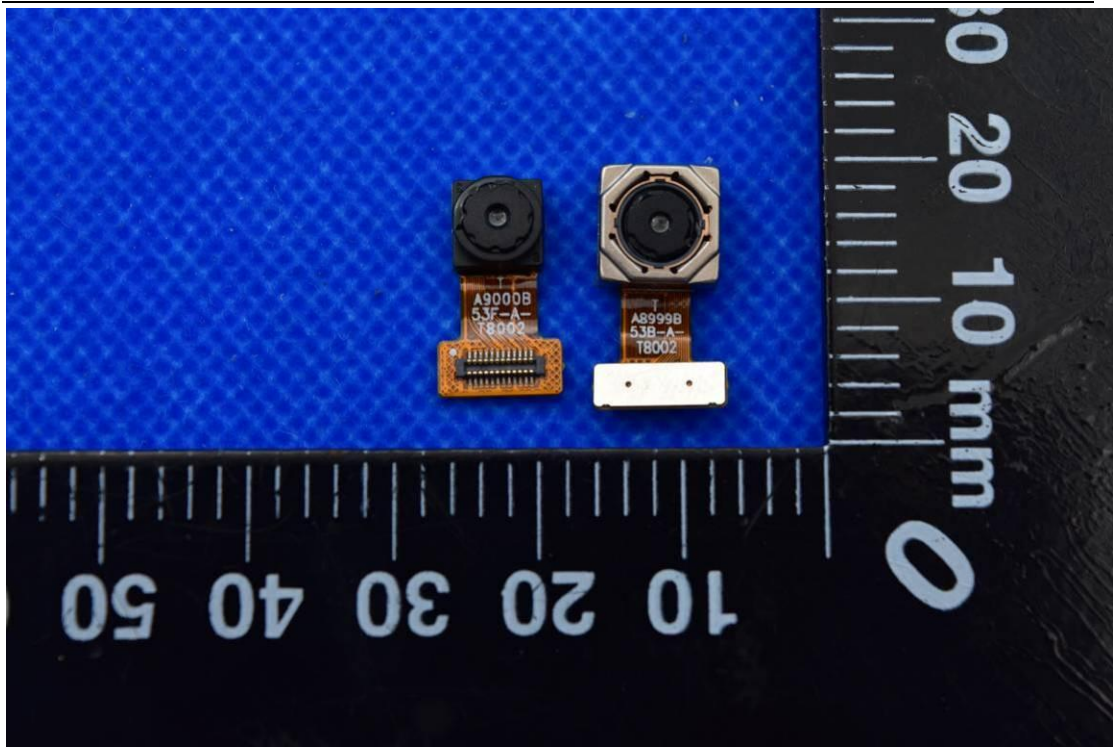

FCC ID: 2ABGH-RC8L1T

Internal Photos

1. EUT uncover view

2. Antenna view