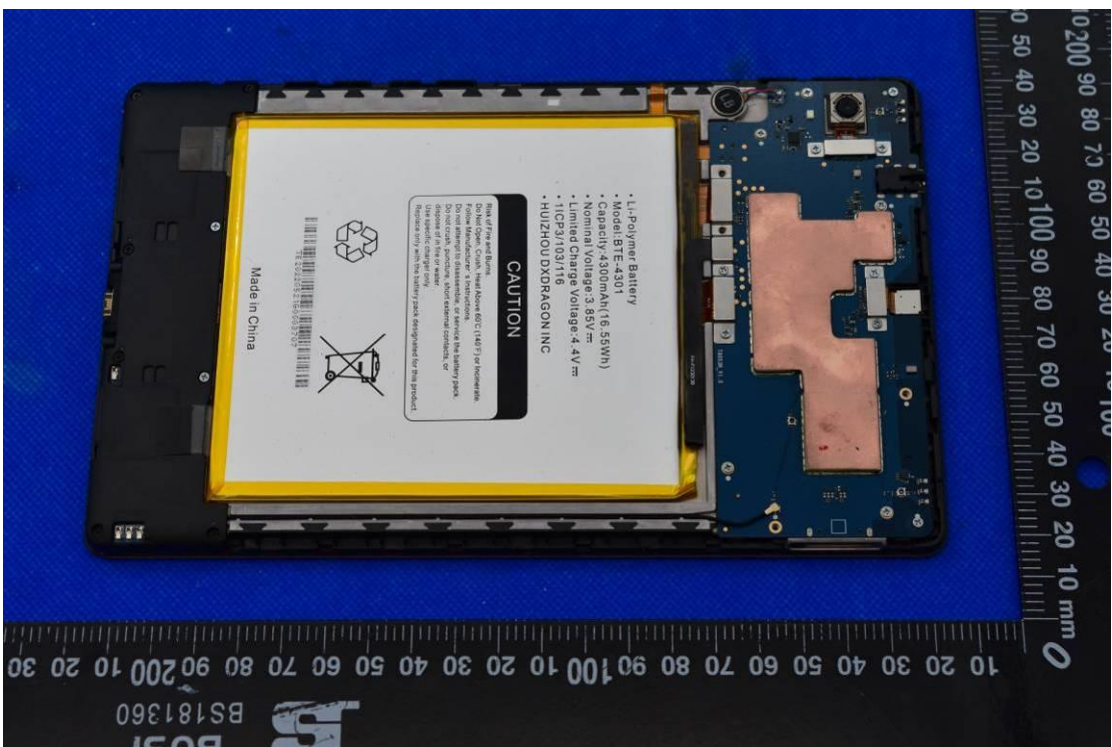

FCC ID: 2ABGH-RC8L1T

Internal Photos

1. EUT uncover view

2. Antenna view