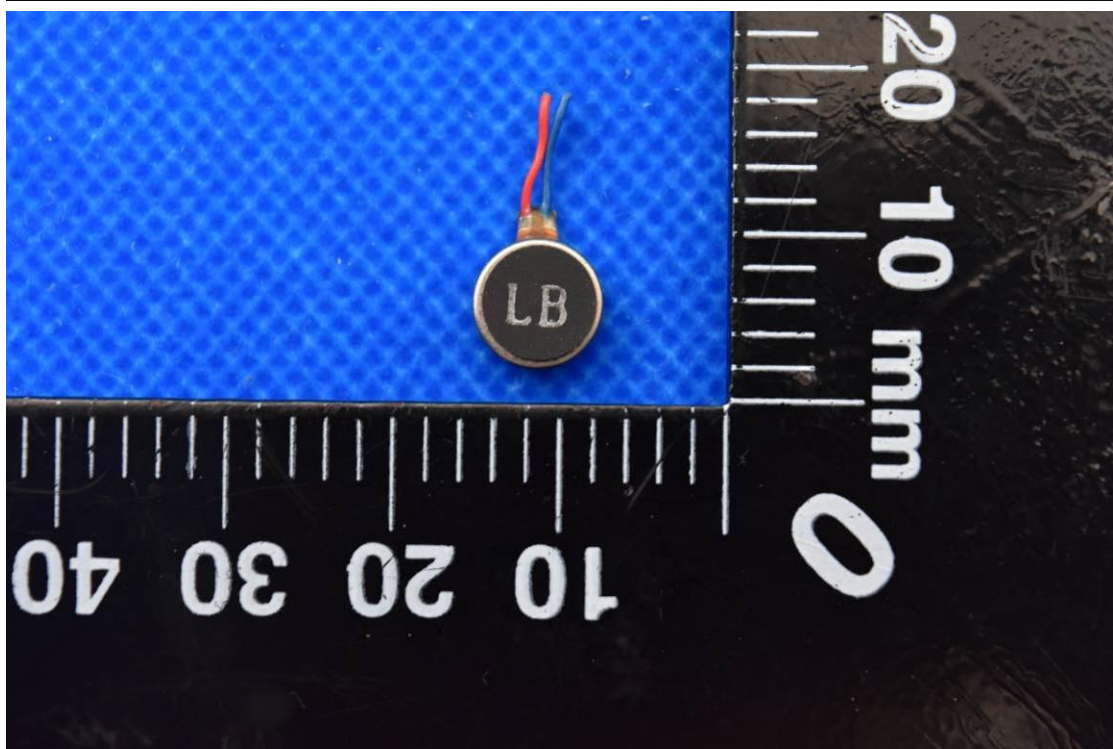

FCC ID: 2ABGH-RC8L1T

Internal Photos

1. EUT uncover view

2. Antenna view