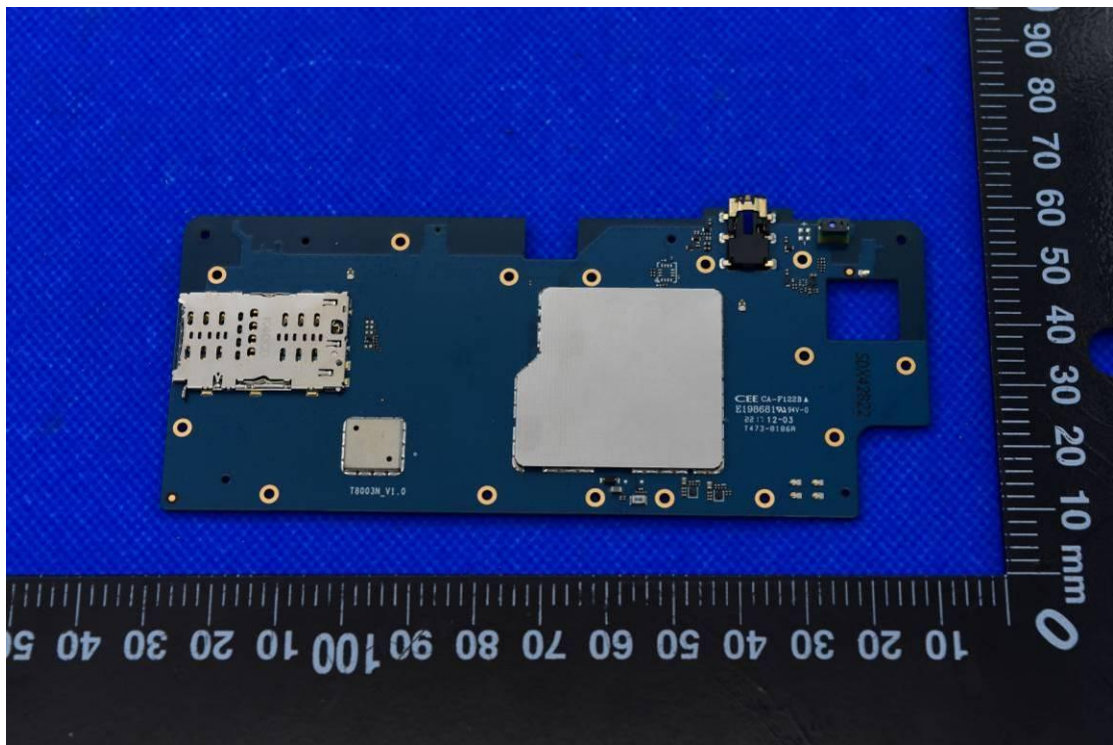

FCC ID: 2ABGH-RC8L1T

Internal Photos

1. EUT uncover view

2. Antenna view