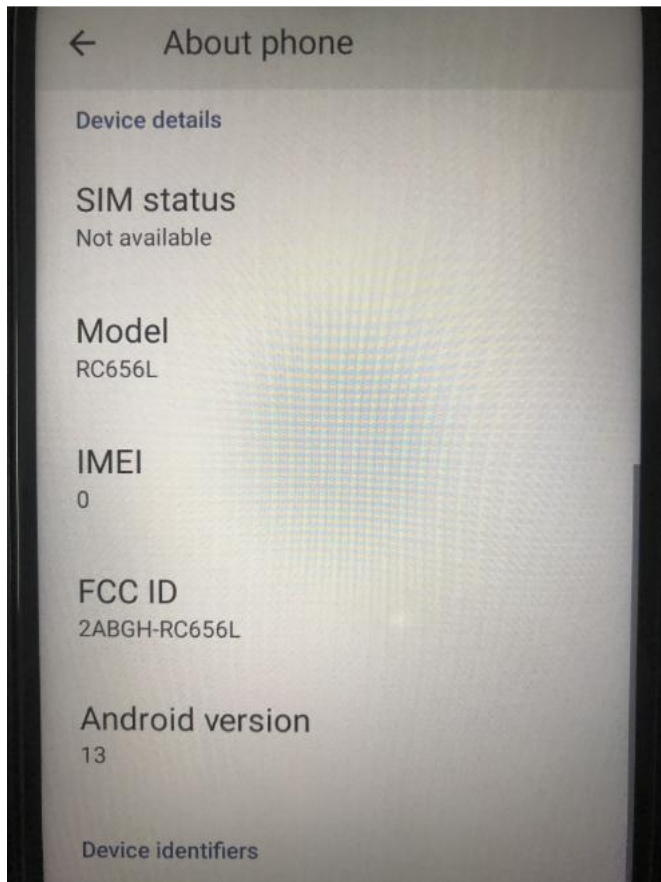

E-label :

Location:

setting->about phone