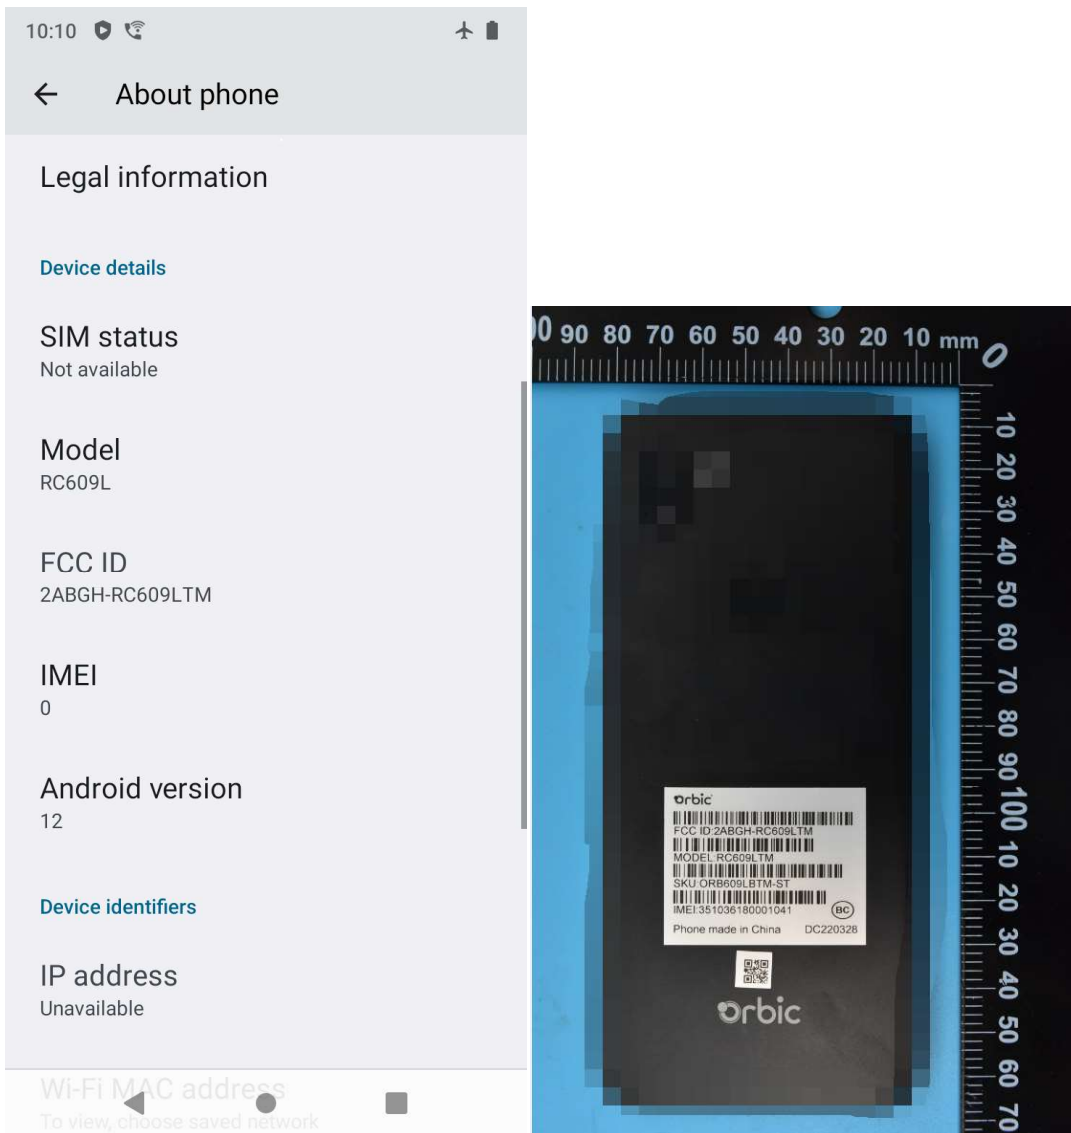

1. Label

2. Label location

To view device FCC ID on a device look at the label in the battery compartment, for devices without a battery door there is a E-label information available by selecting: Settings > About phone