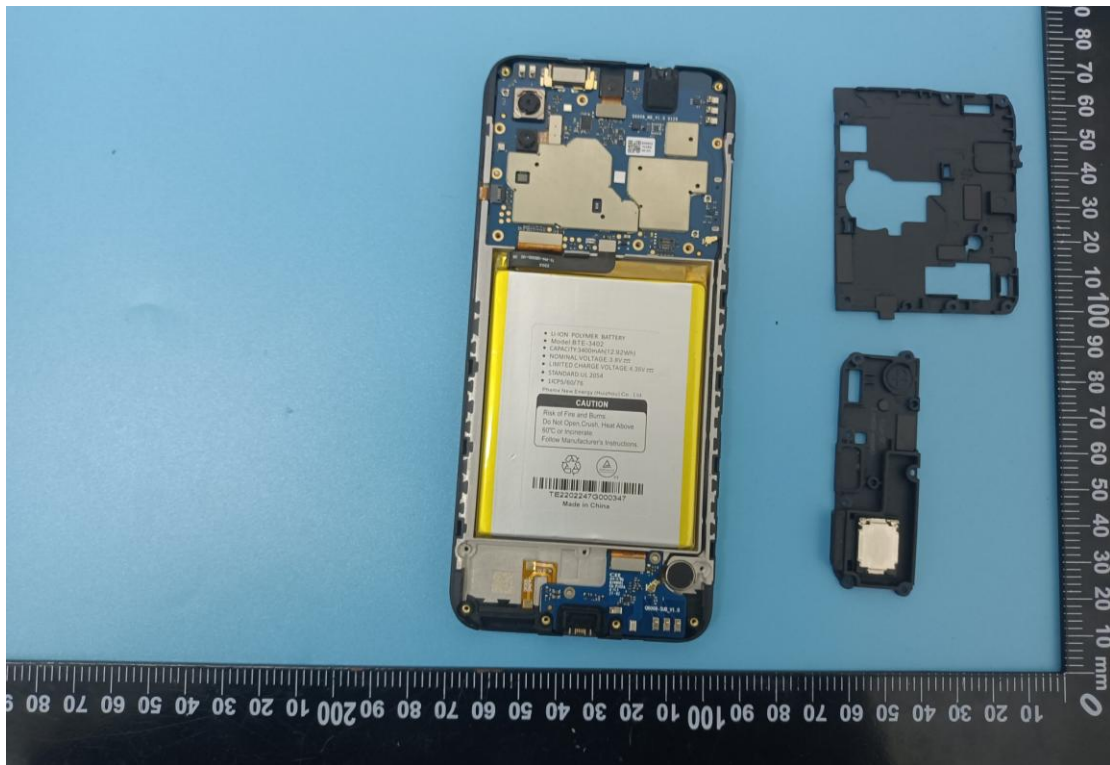

FCC ID: 2ABGH-RC609LTM

Internal Photos

1. EUT uncover view

2. Antenna view