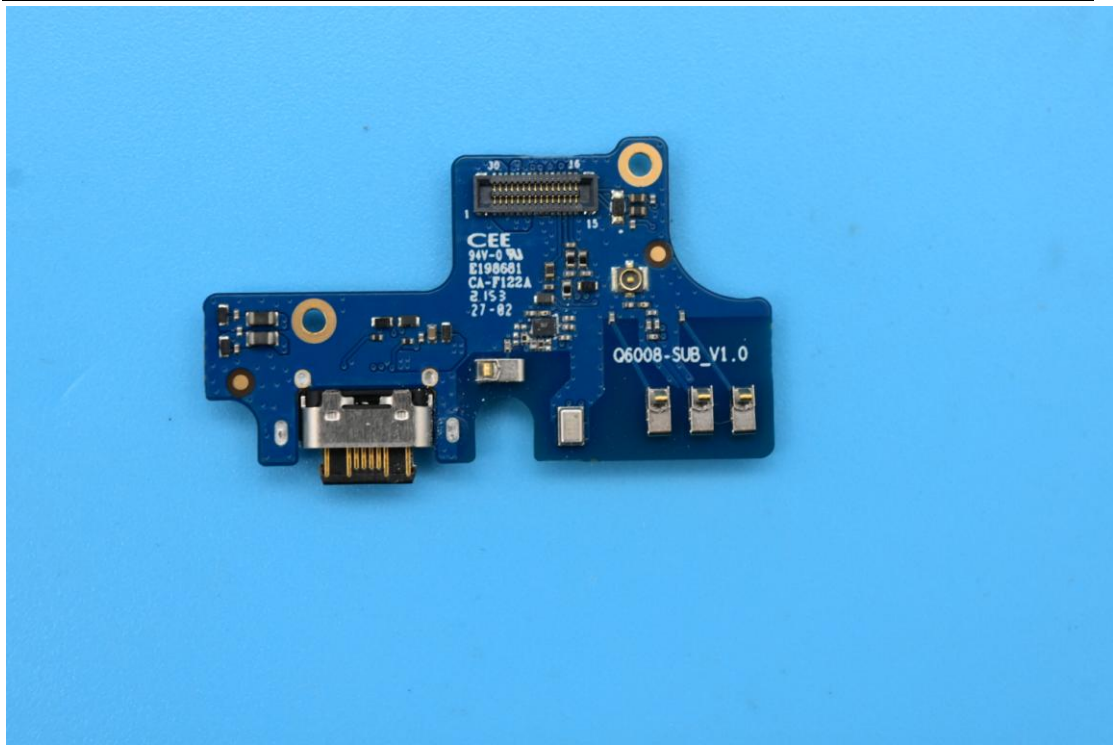

FCC ID: 2ABGH-RC609LTM

Internal Photos

1. EUT uncover view

2. Antenna view