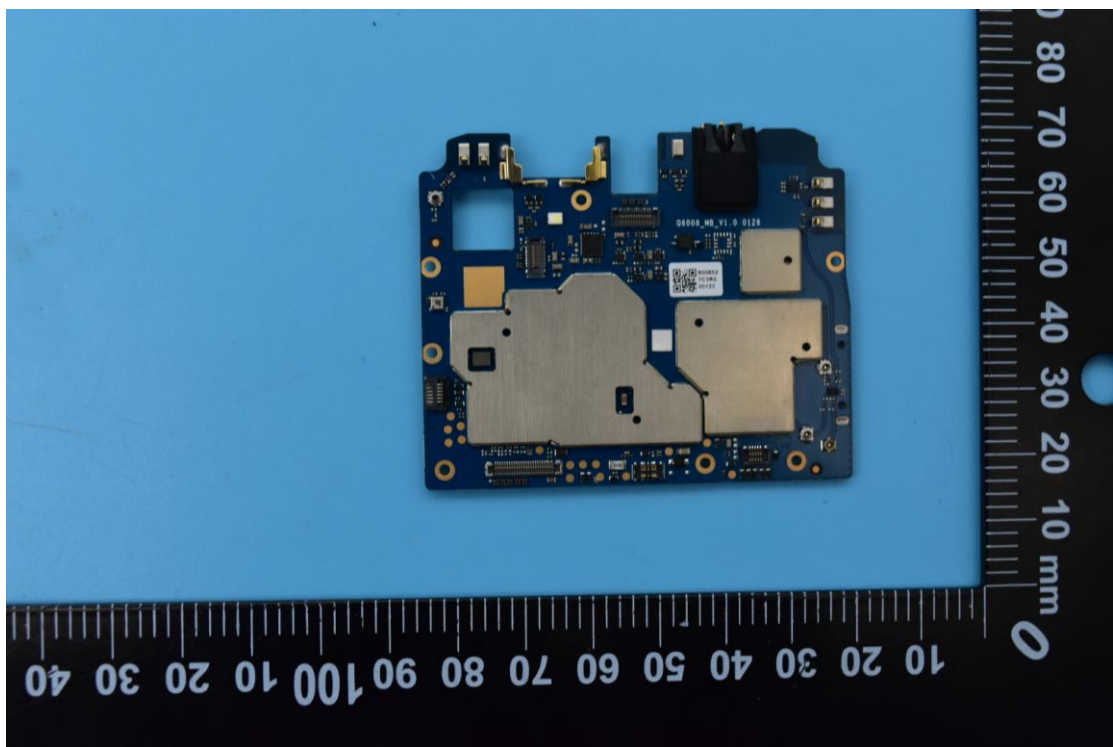

FCC ID: 2ABGH-RC609LTM

Internal Photos

1. EUT uncover view

2. Antenna view