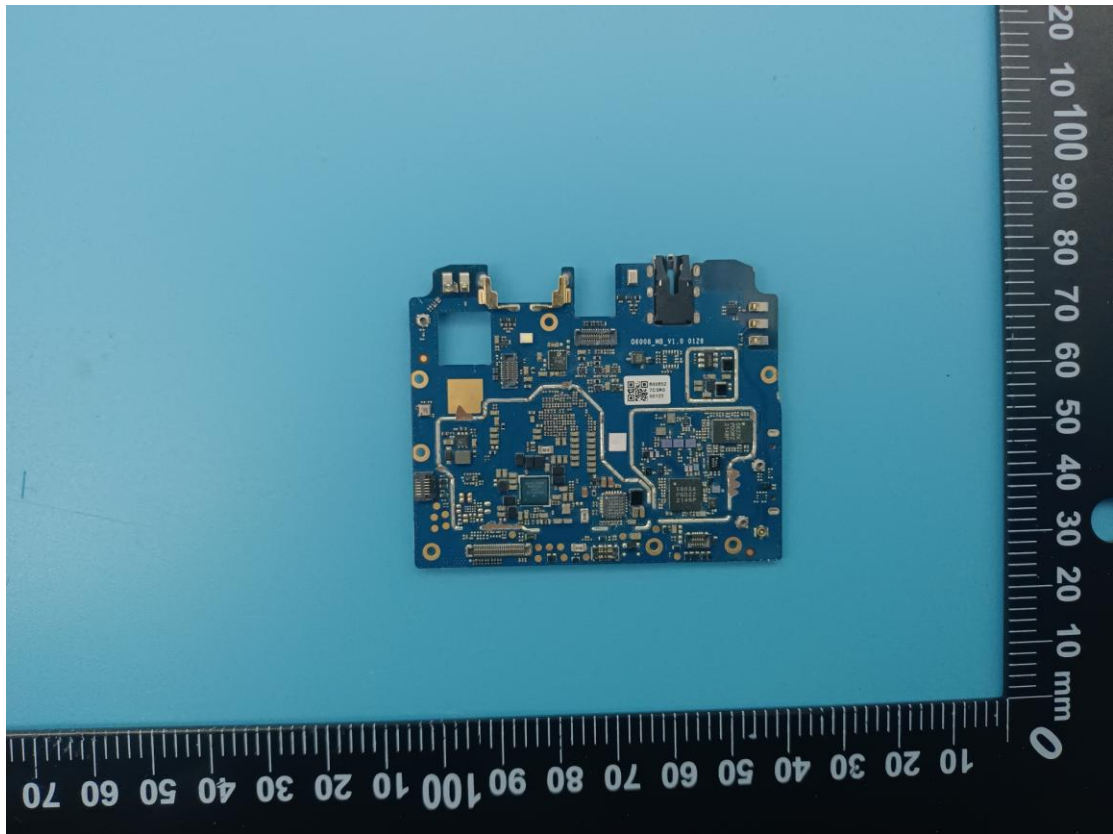

FCC ID: 2ABGH-RC609LTM

Internal Photos

1. EUT uncover view

2. Antenna view