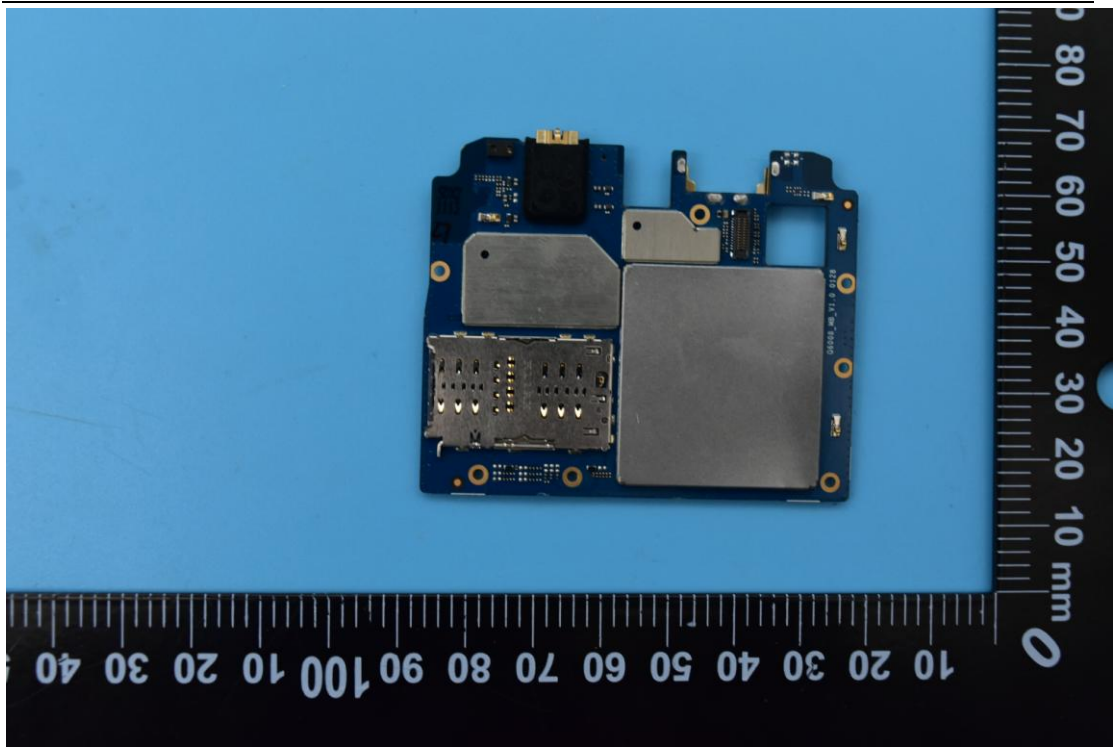

FCC ID: 2ABGH-RC609LTM

Internal Photos

1. EUT uncover view

2. Antenna view