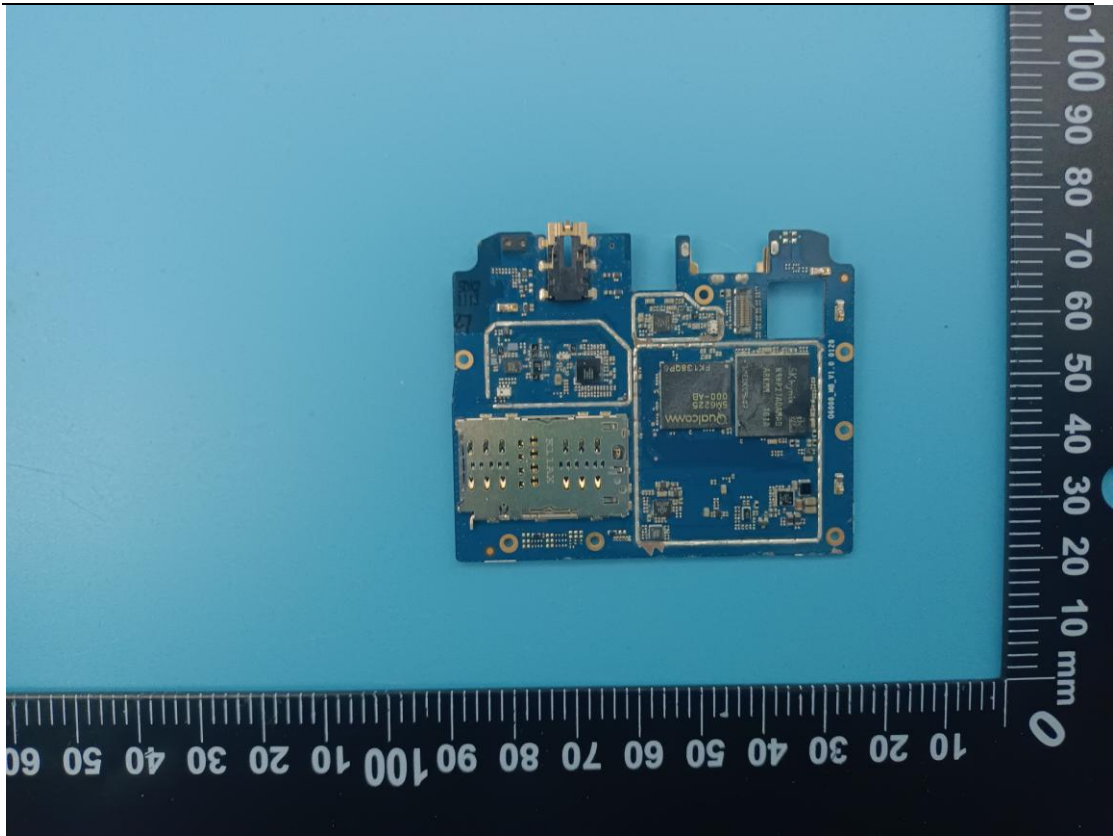

FCC ID: 2ABGH-RC609LTM

Internal Photos

1. EUT uncover view

2. Antenna view