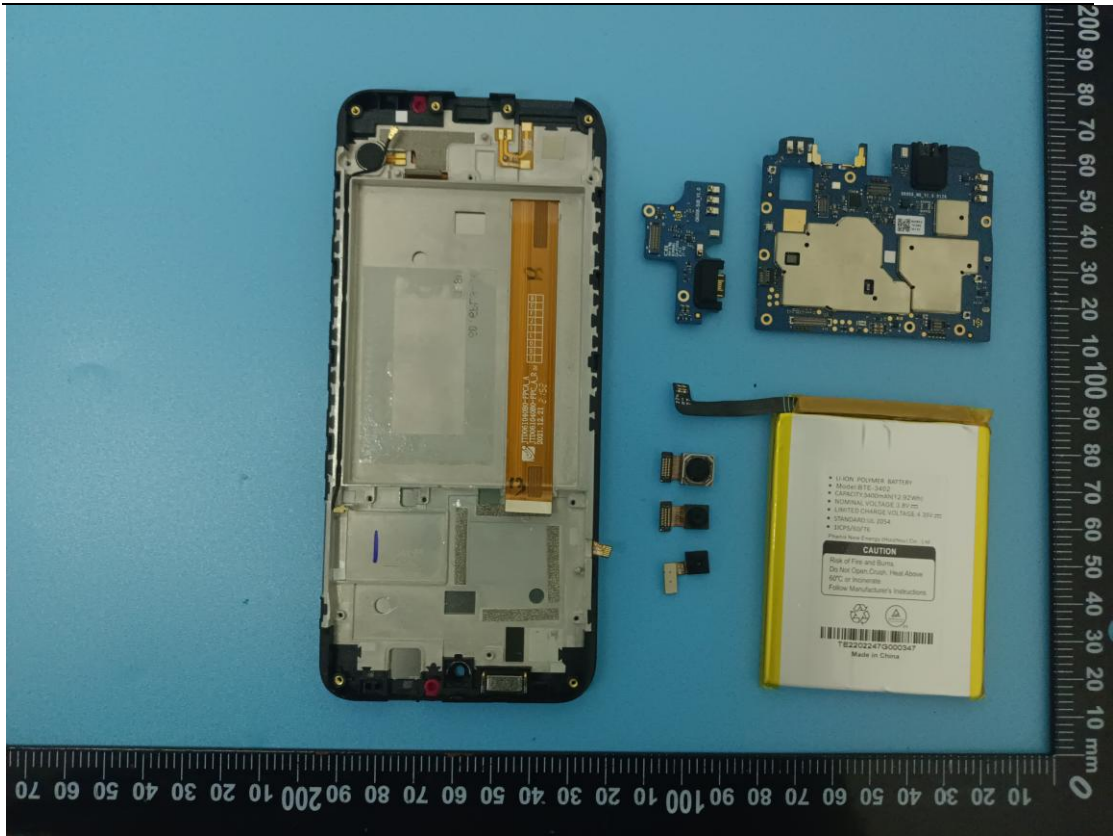

FCC ID: 2ABGH-RC609LTM

Internal Photos

1. EUT uncover view

2. Antenna view