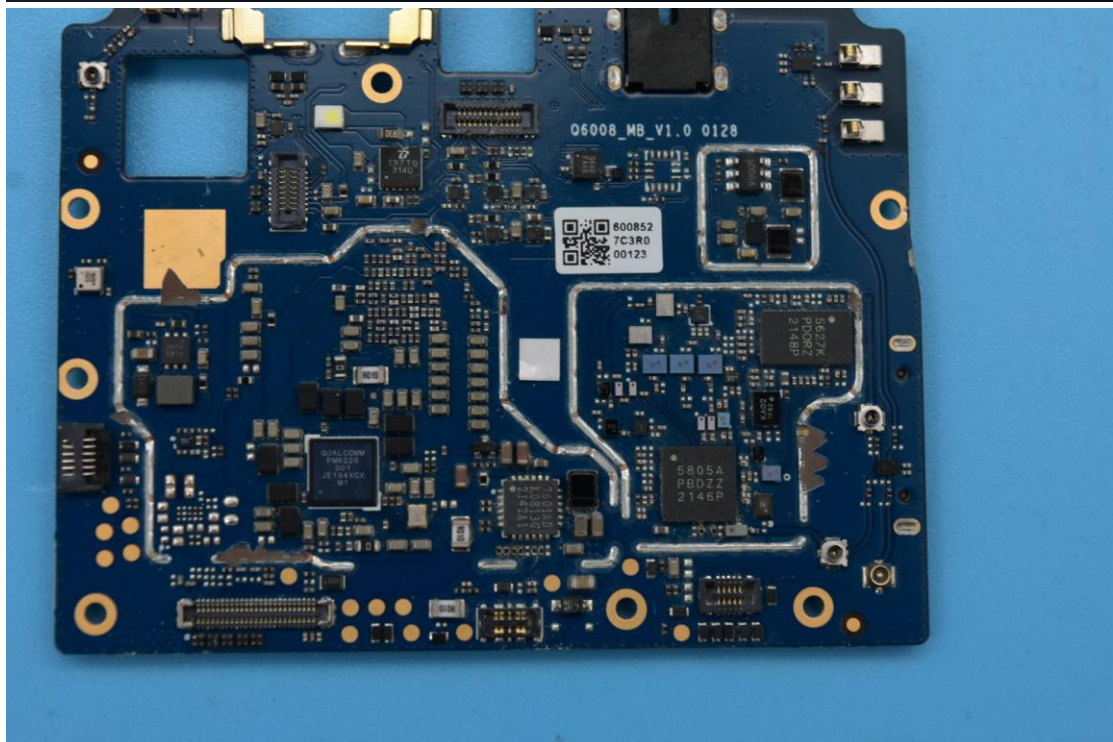

FCC ID: 2ABGH-RC609LTM

Internal Photos

1. EUT uncover view

2. Antenna view