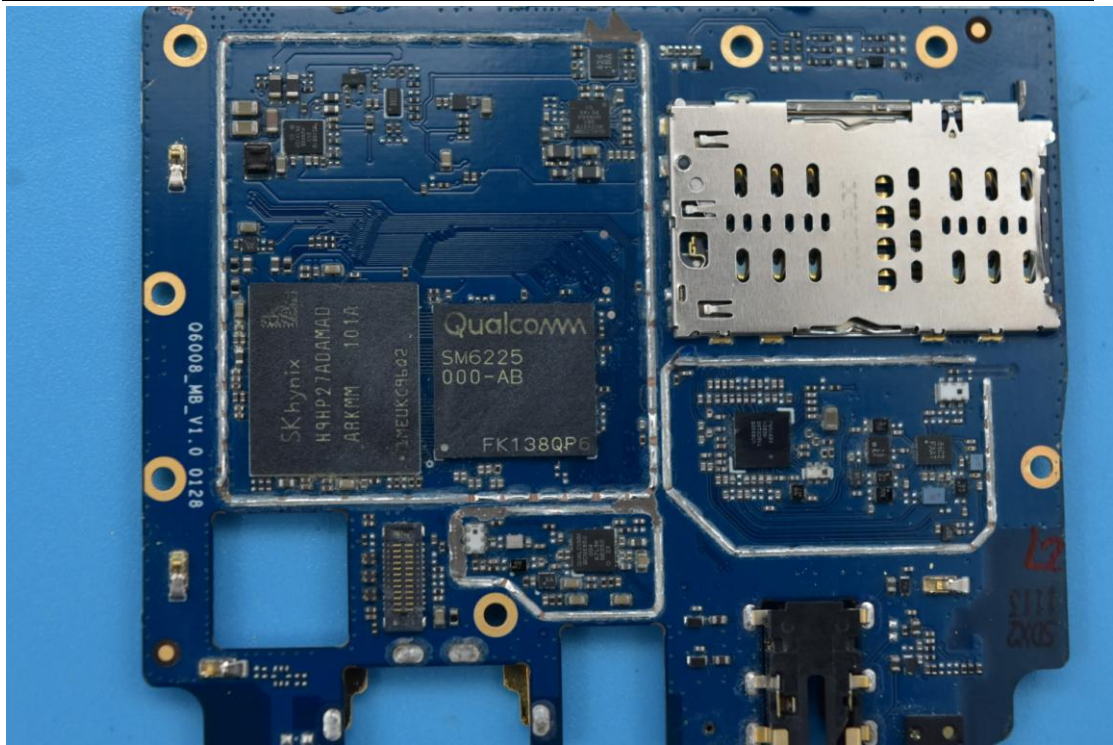

FCC ID: 2ABGH-RC609LTM

Internal Photos

1. EUT uncover view

2. Antenna view