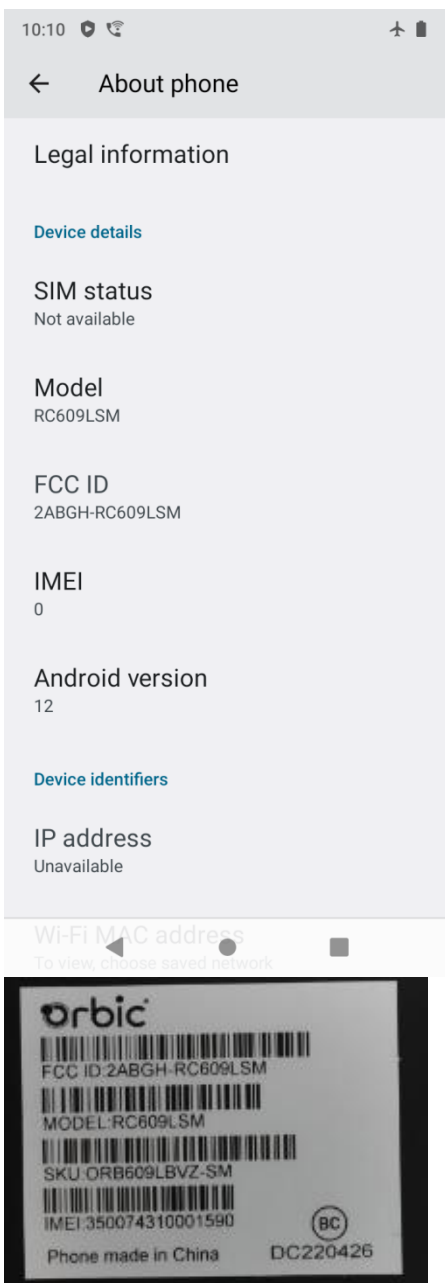

1. Label

2. Label location

To view device FCC ID on a device look at the label in the battery compartment, for devices without a battery door there is a E-label information available by selecting: Settings > About phone