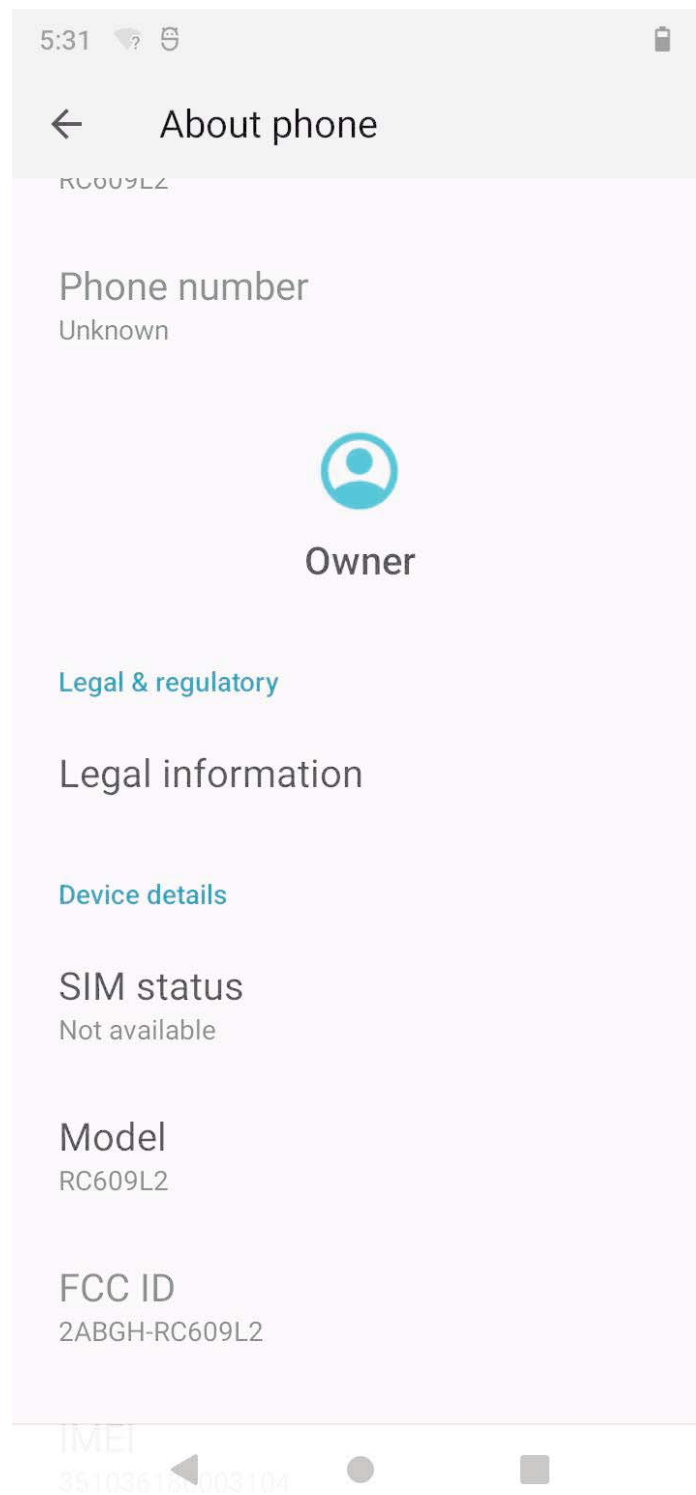

1. Label

2. Label location

To view device FCC ID on a device look at the label in the battery compartment, for devices without a battery door there is a E-label information available by selecting: Settings > About phone