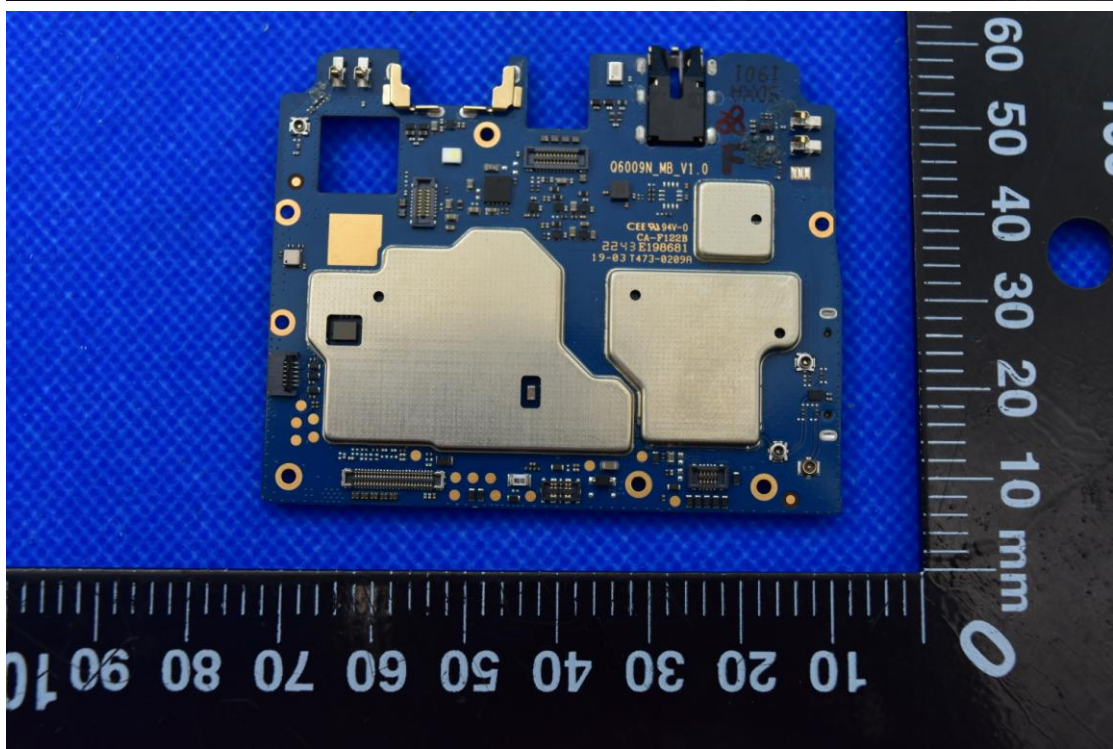

FCC ID: 2ABGH-RC609L2

Internal Photos

1. EUT uncover view

2. Antenna view