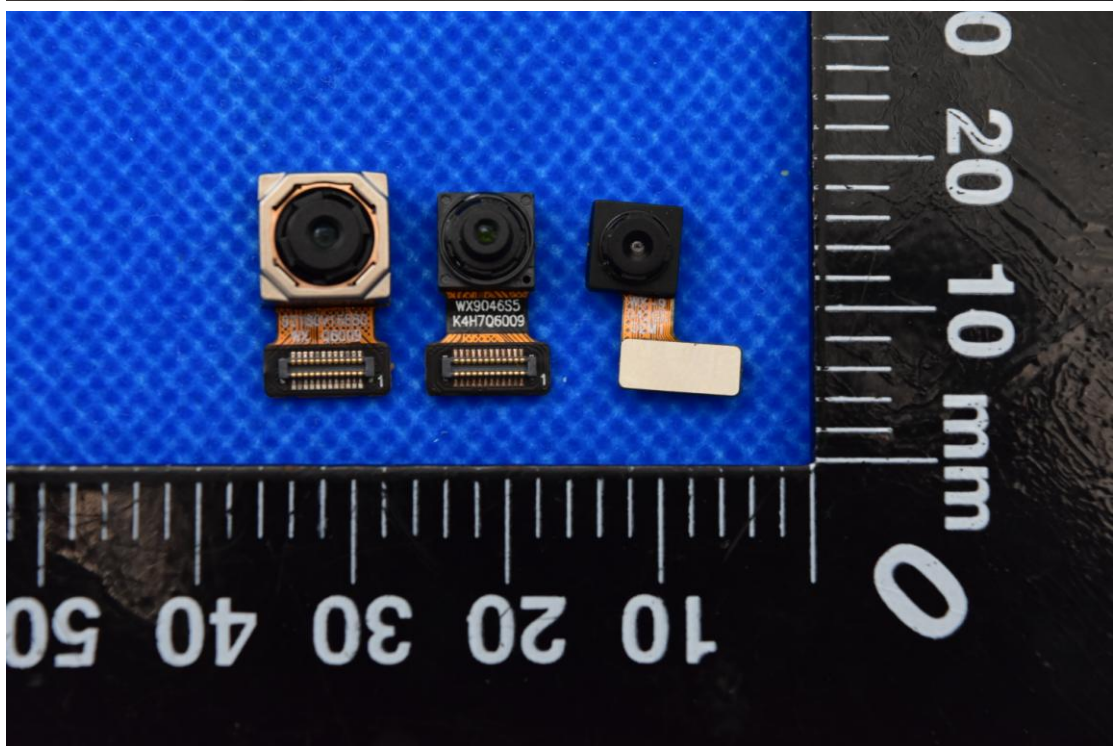

FCC ID: 2ABGH-RC609L2

Internal Photos

1. EUT uncover view

2. Antenna view