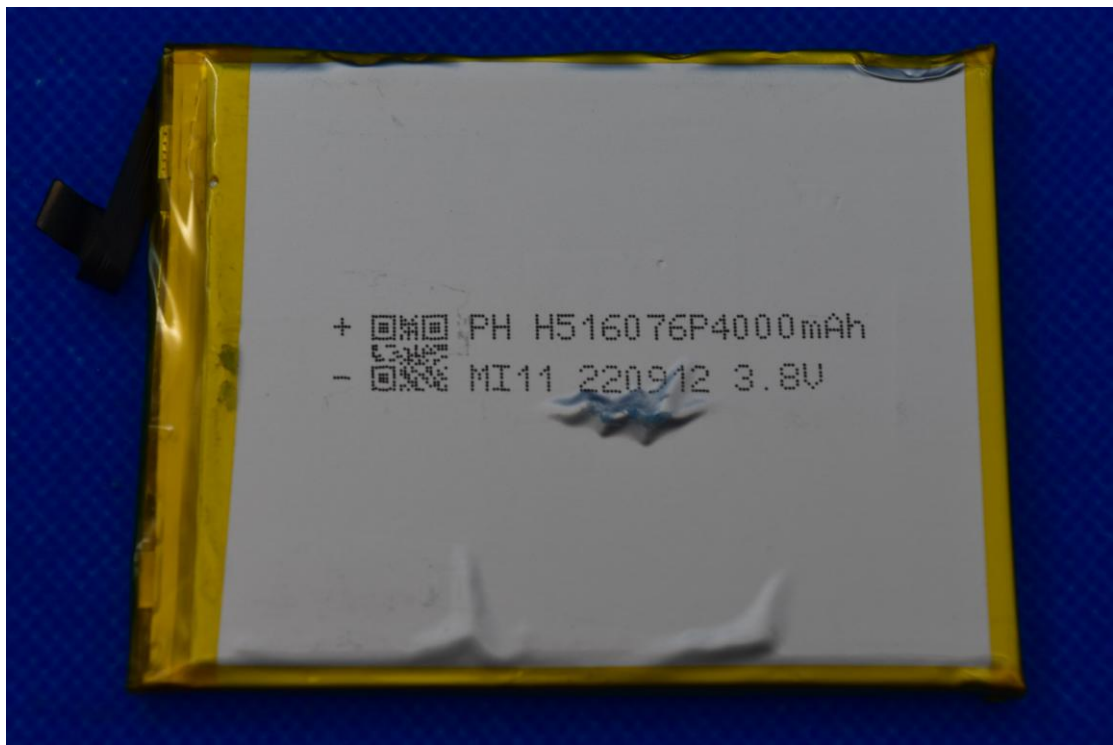

FCC ID: 2ABGH-RC609L2

Internal Photos

1. EUT uncover view

2. Antenna view