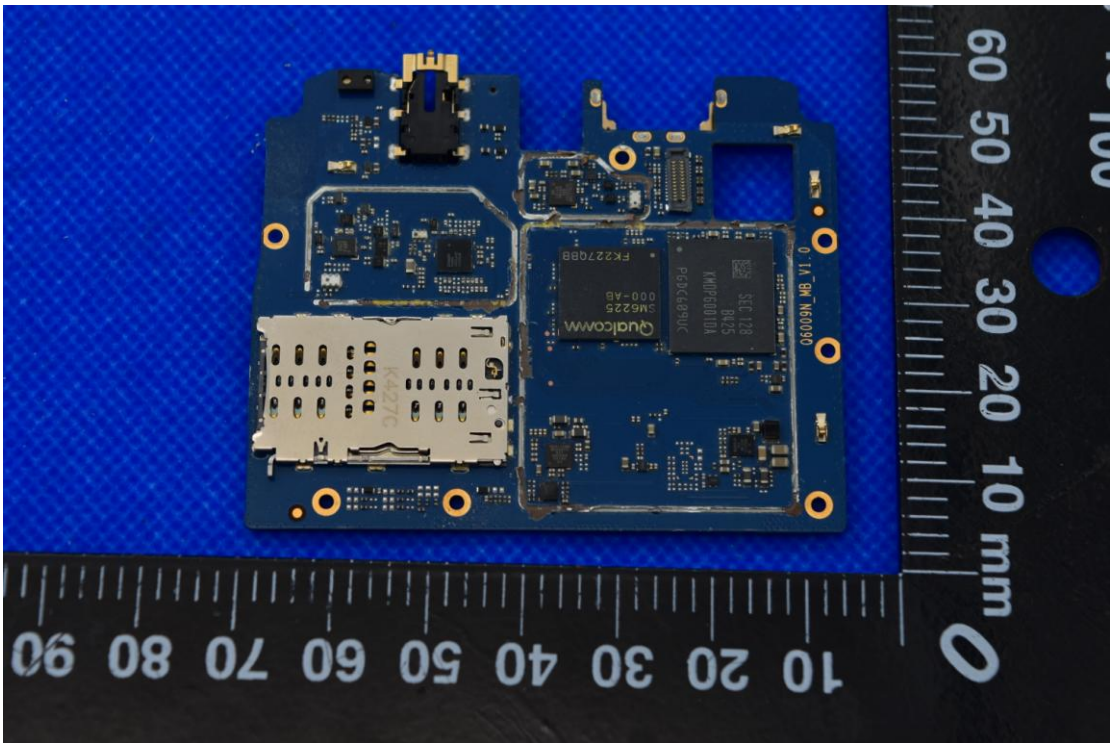

FCC ID: 2ABGH-RC609L2

Internal Photos

1. EUT uncover view

2. Antenna view