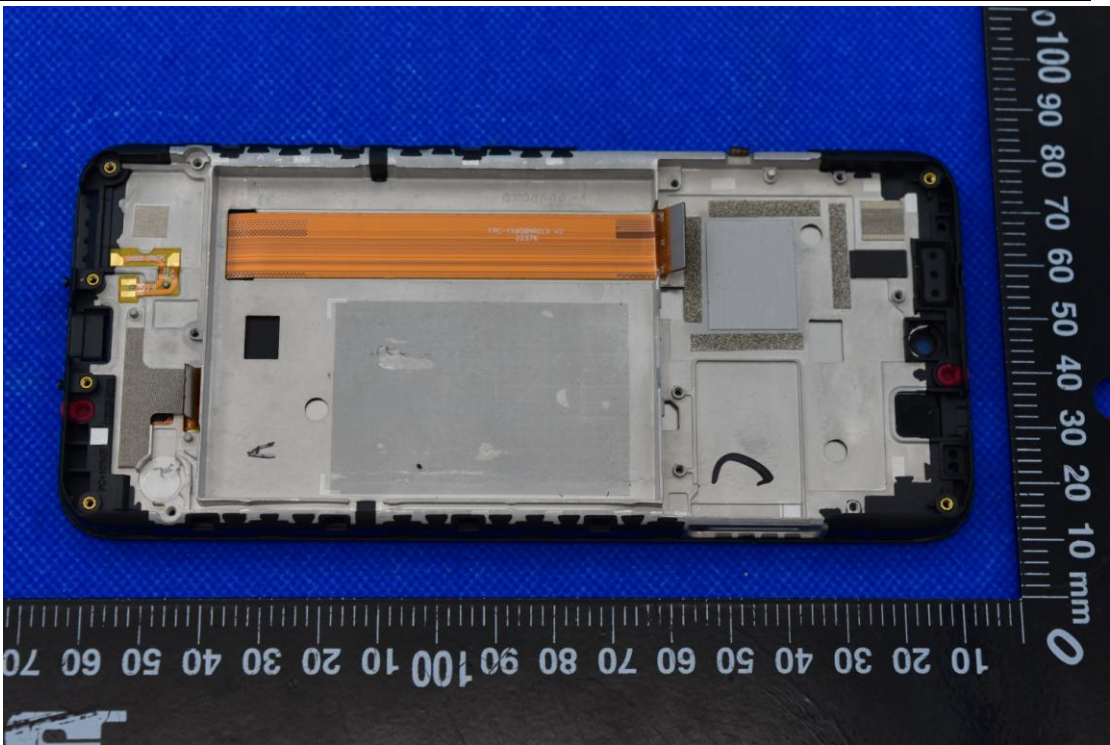

FCC ID: 2ABGH-RC609L2

Internal Photos

1. EUT uncover view

2. Antenna view