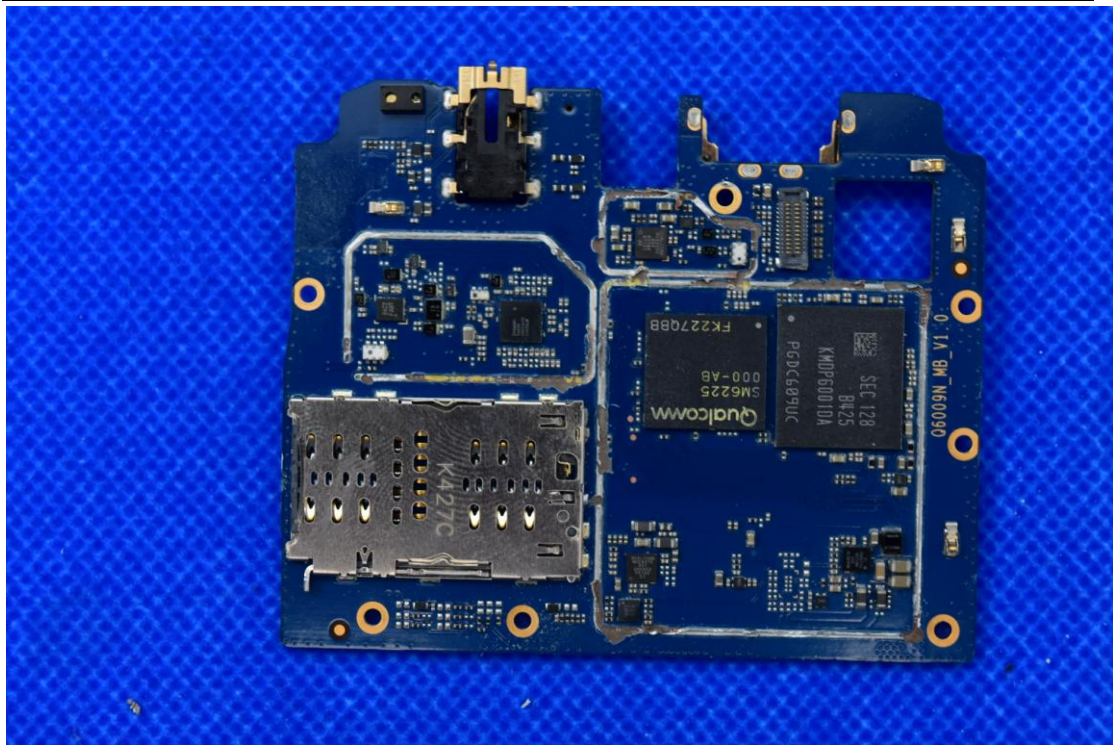

FCC ID: 2ABGH-RC609L2

Internal Photos

1. EUT uncover view

2. Antenna view