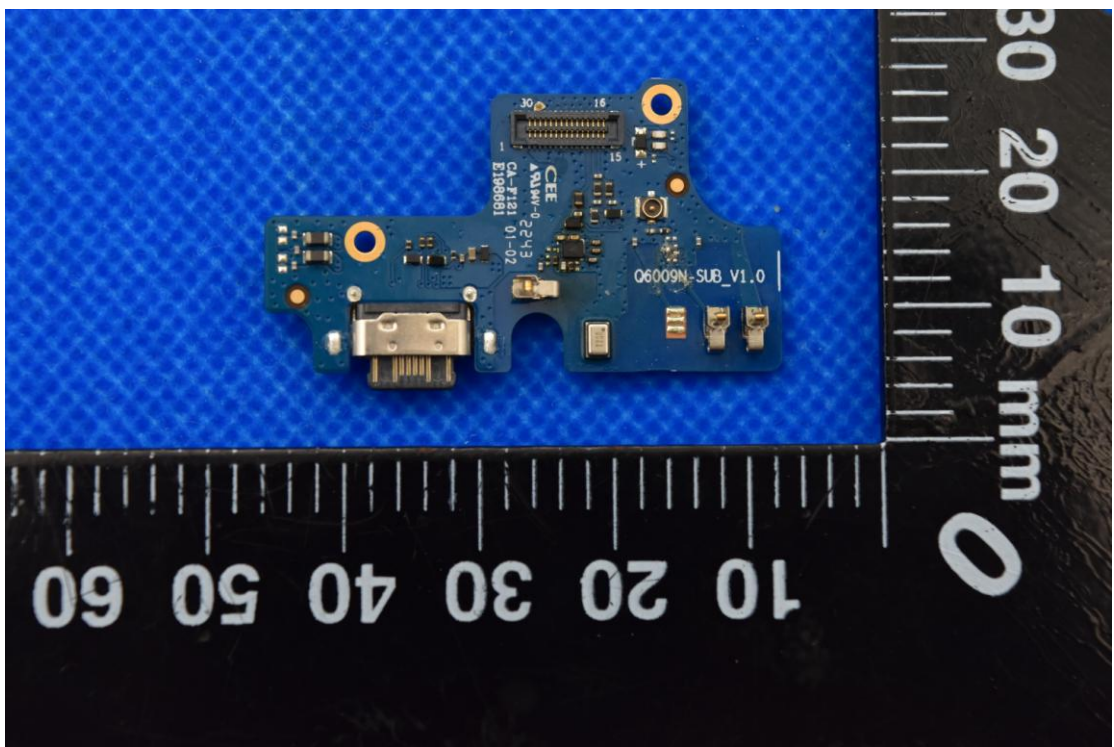

FCC ID: 2ABGH-RC609L2

Internal Photos

1. EUT uncover view

2. Antenna view