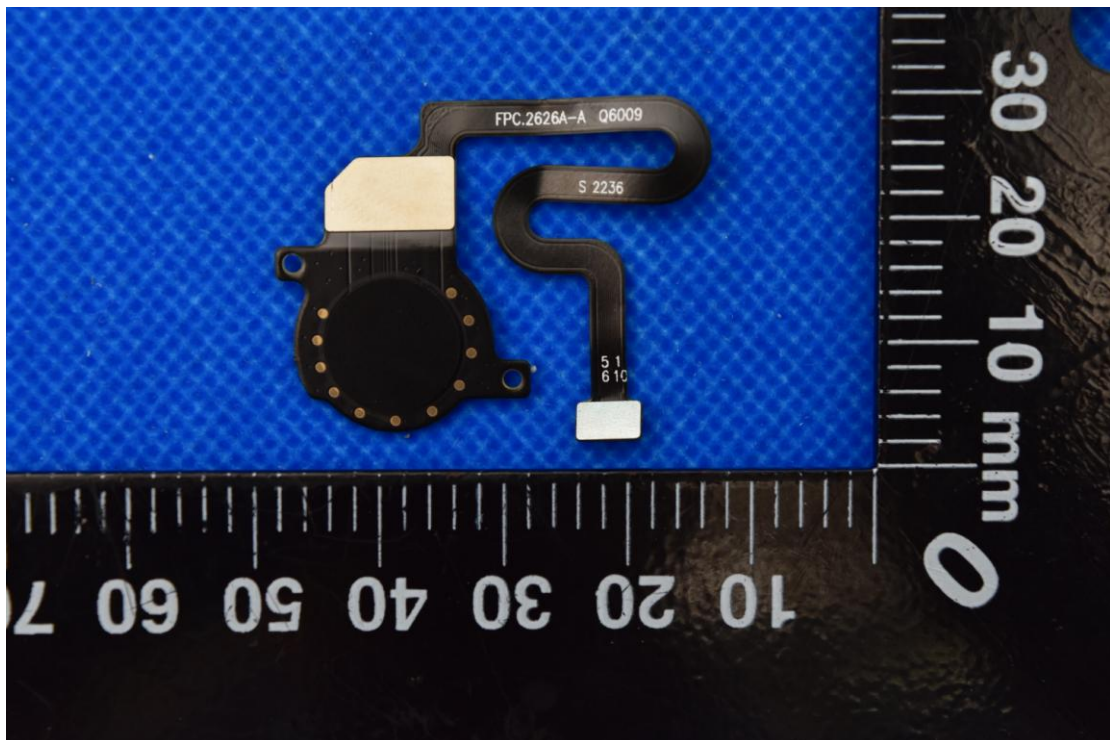

FCC ID: 2ABGH-RC609L2

Internal Photos

1. EUT uncover view

2. Antenna view