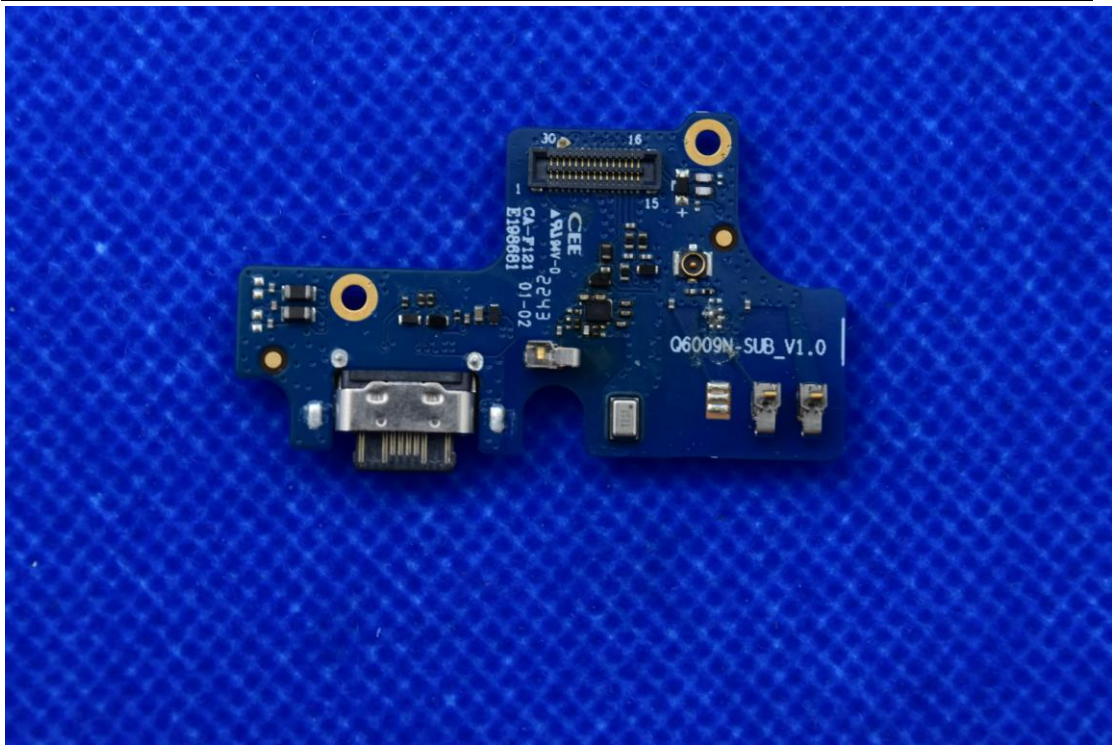

FCC ID: 2ABGH-RC609L2

Internal Photos

1. EUT uncover view

2. Antenna view