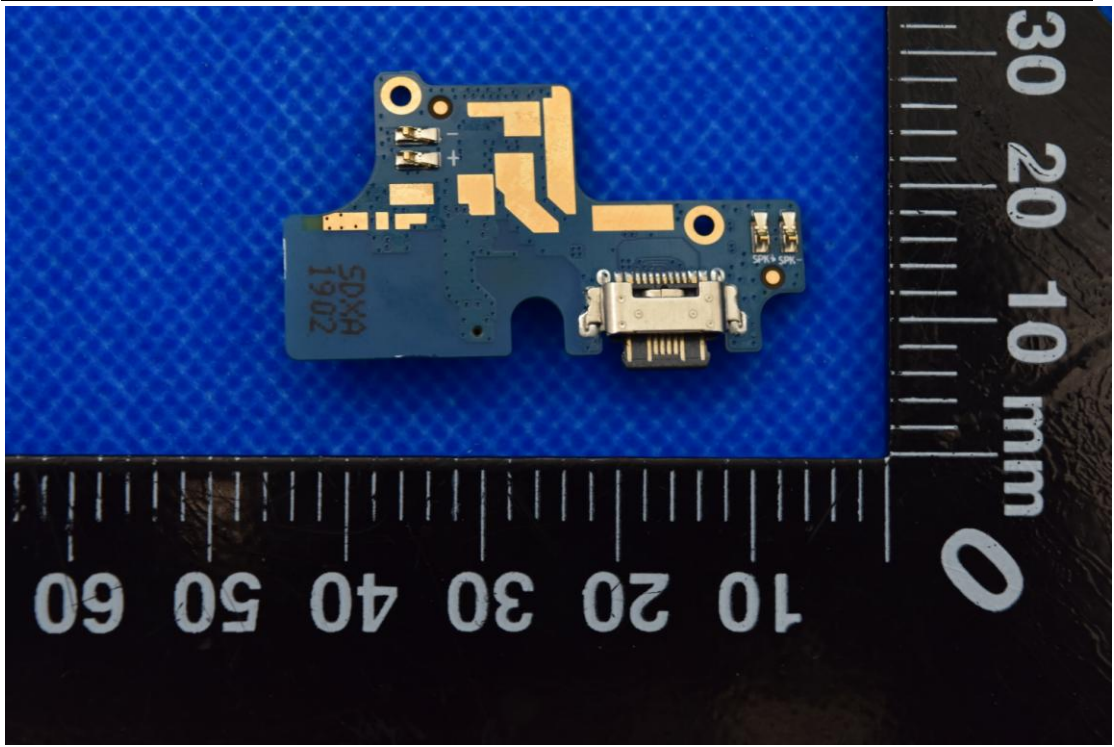

FCC ID: 2ABGH-RC609L2

Internal Photos

1. EUT uncover view

2. Antenna view