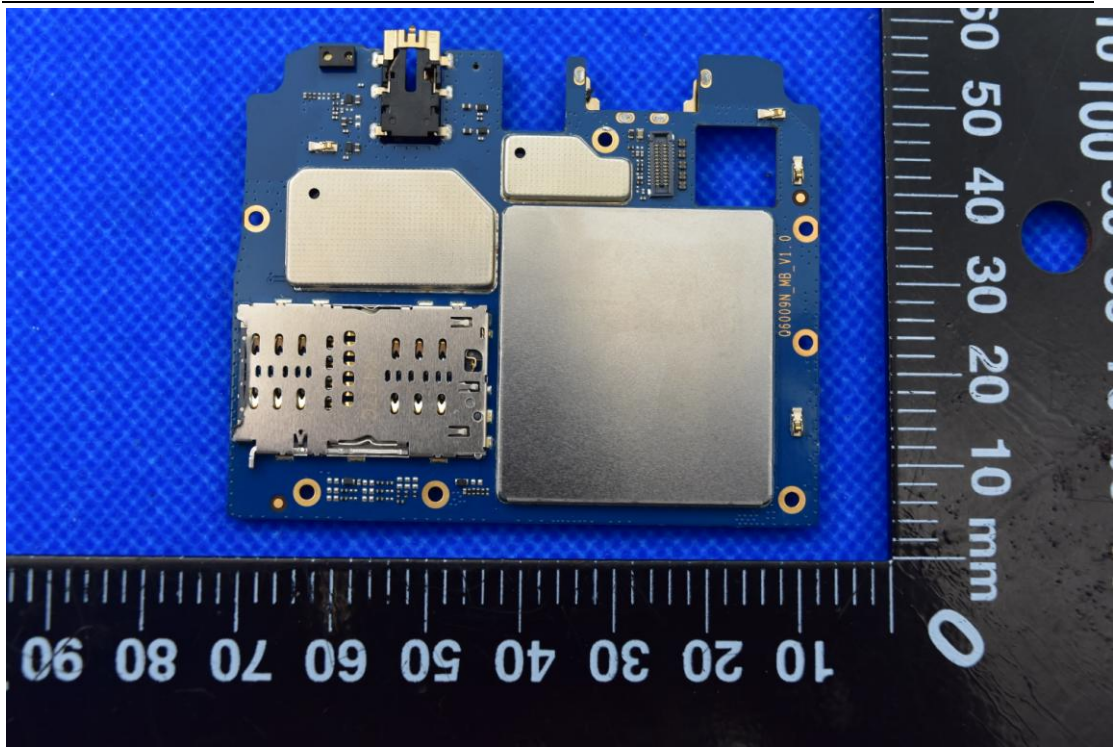

FCC ID: 2ABGH-RC609L2

Internal Photos

1. EUT uncover view

2. Antenna view