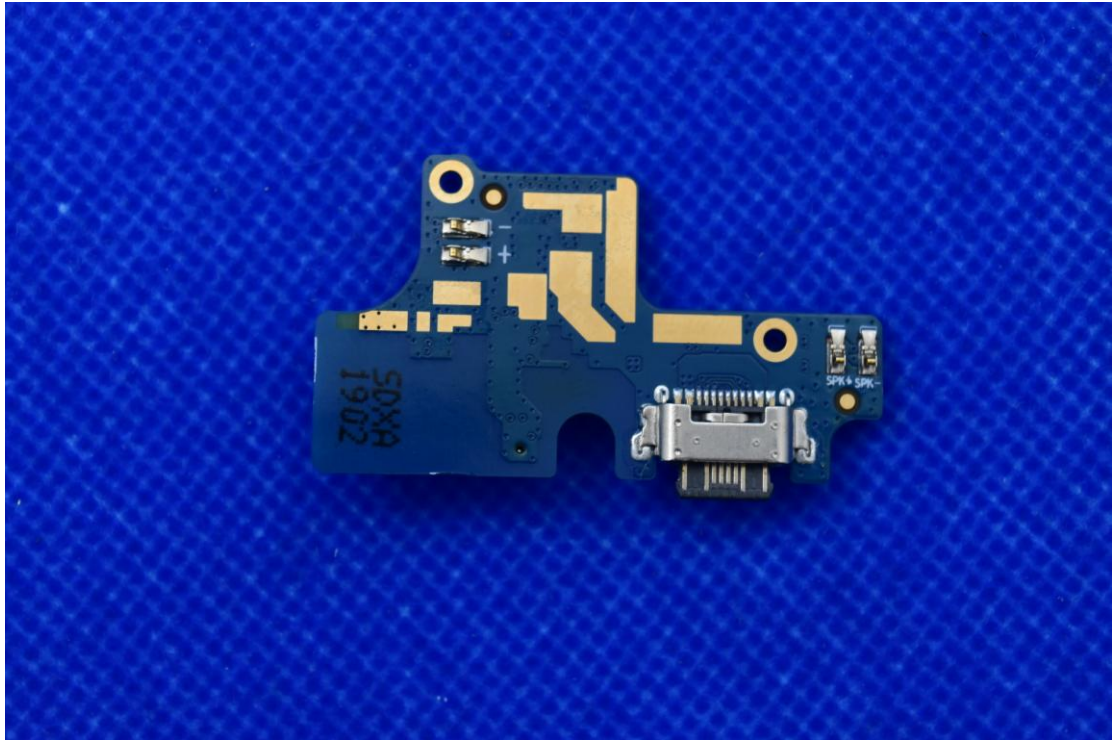

FCC ID: 2ABGH-RC609L2

Internal Photos

1. EUT uncover view

2. Antenna view