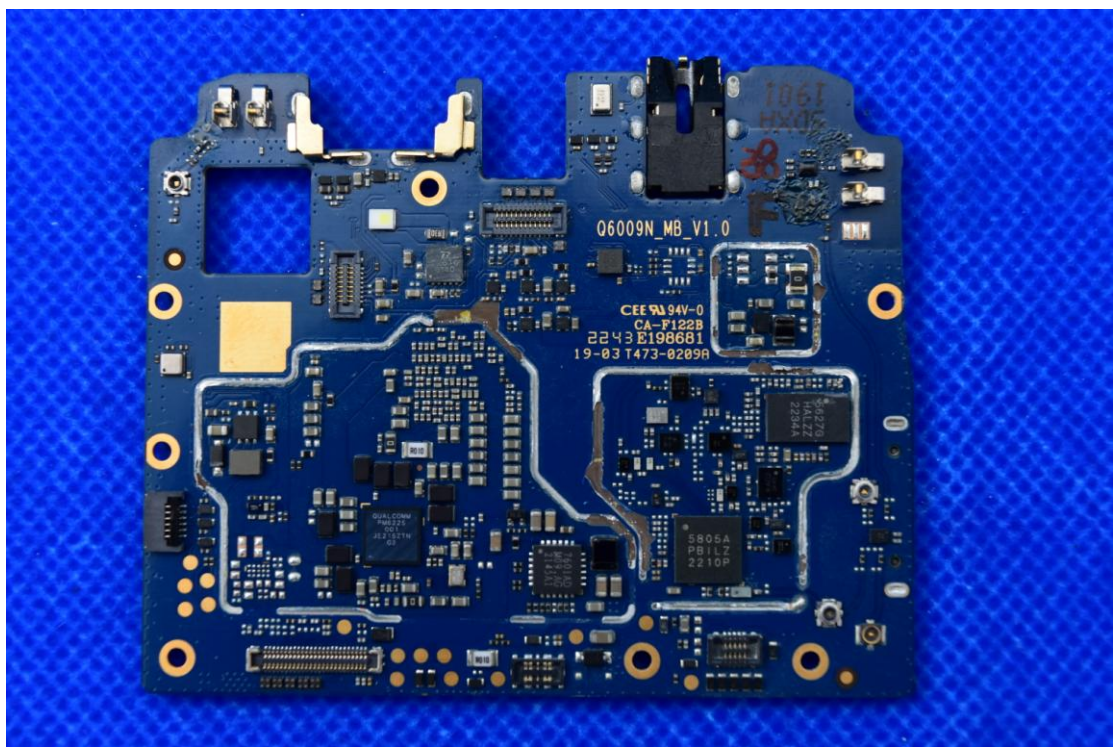

FCC ID: 2ABGH-RC609L2

Internal Photos

1. EUT uncover view

2. Antenna view