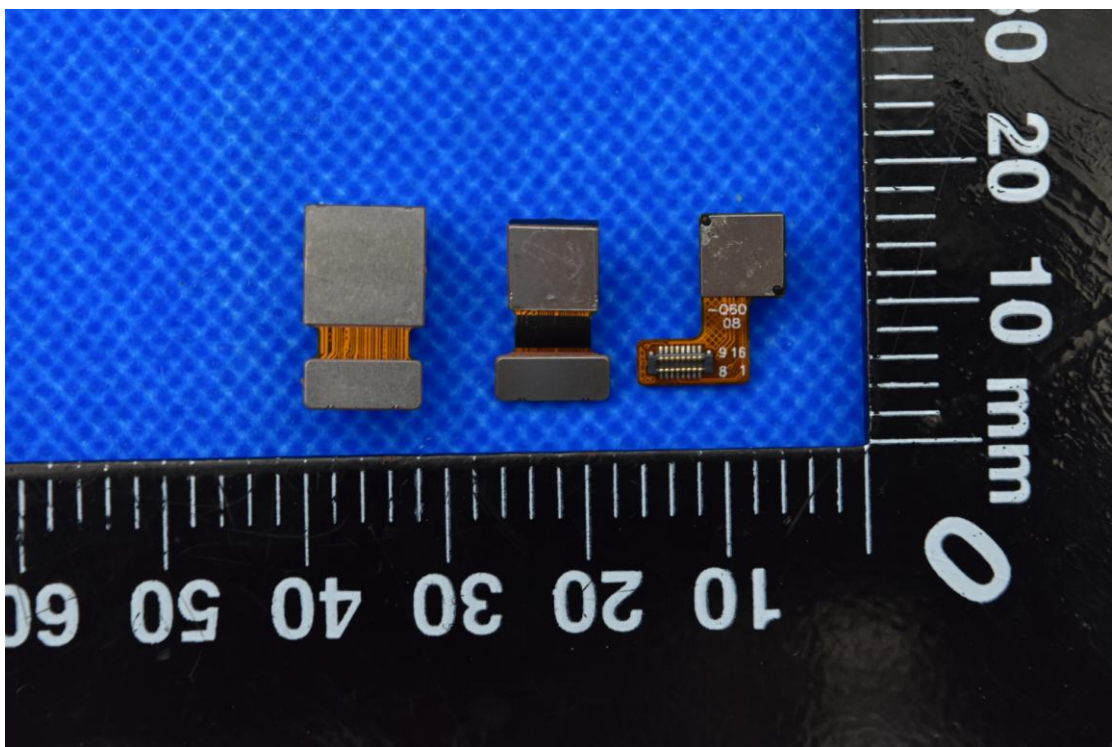

FCC ID: 2ABGH-RC609L2

Internal Photos

1. EUT uncover view

2. Antenna view