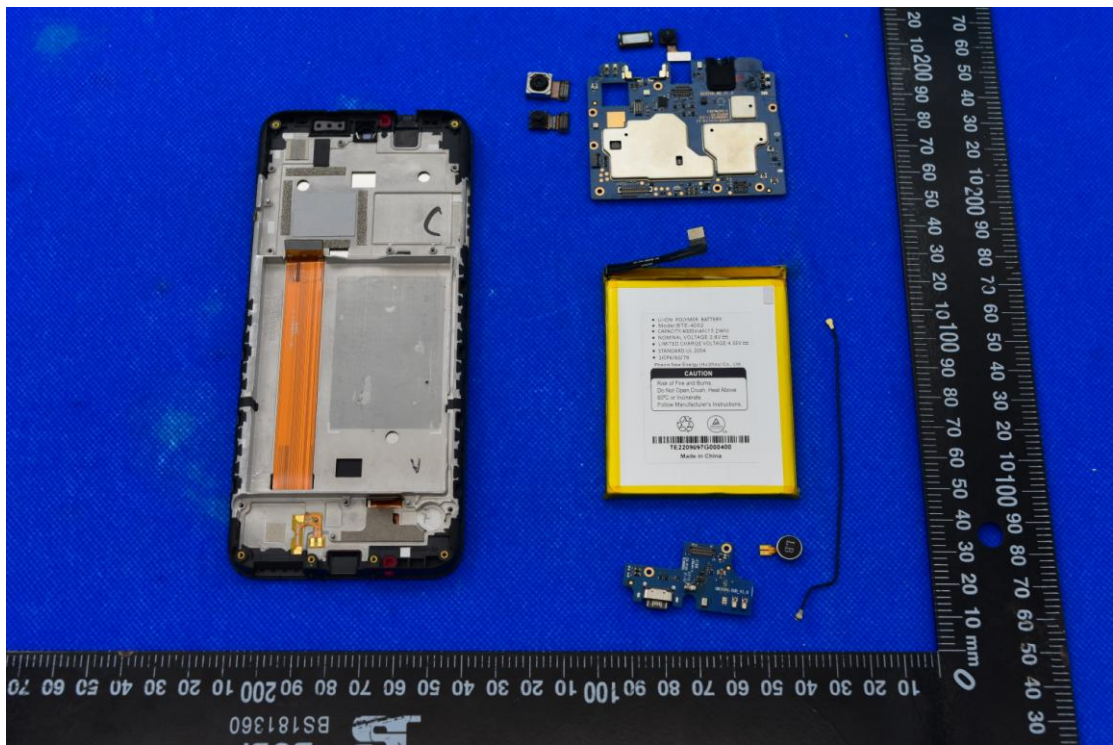

FCC ID: 2ABGH-RC609L2

Internal Photos

1. EUT uncover view

2. Antenna view