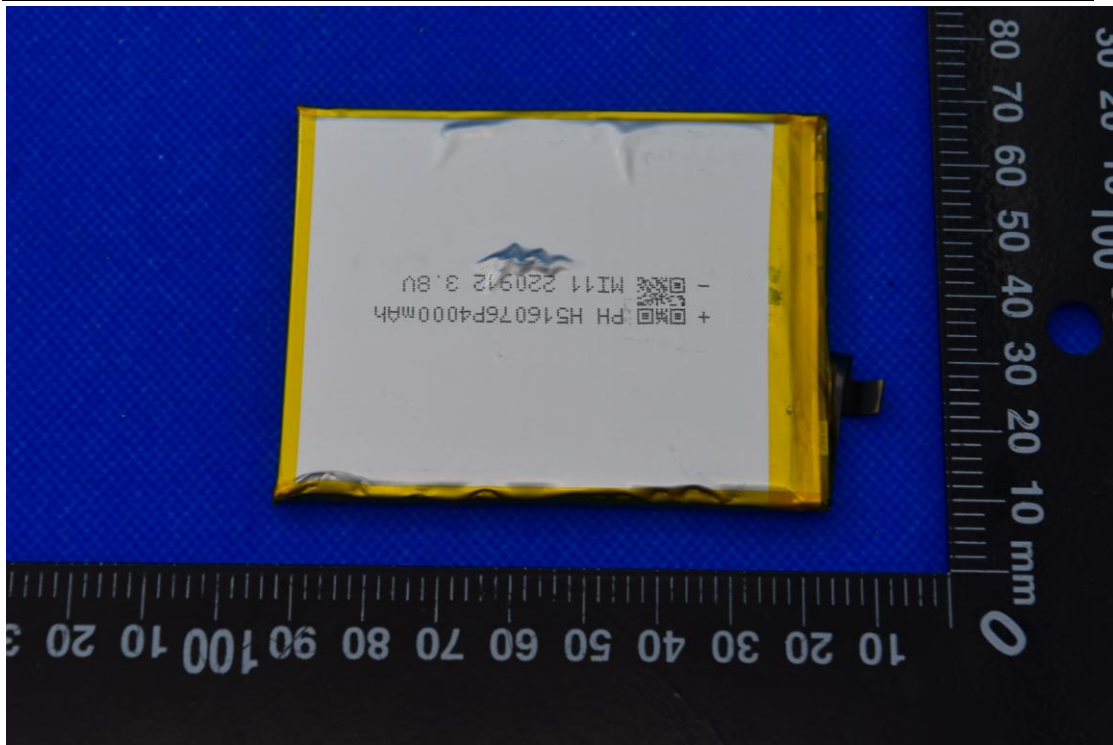

FCC ID: 2ABGH-RC609L2

Internal Photos

1. EUT uncover view

2. Antenna view