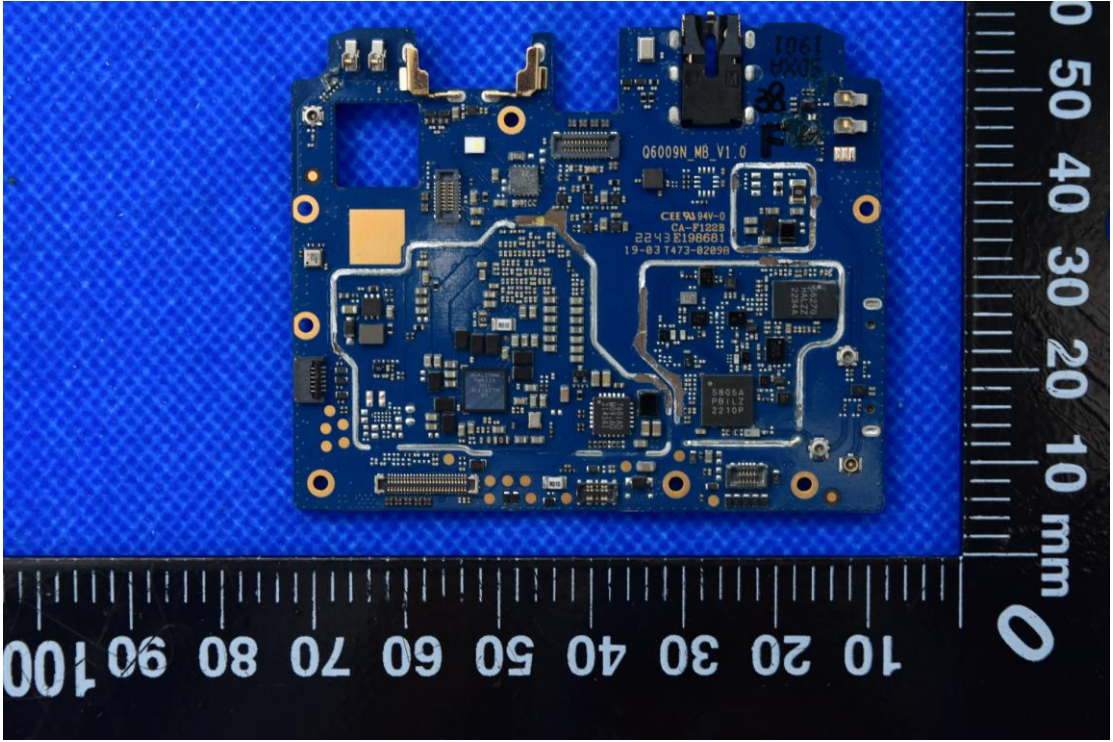

FCC ID: 2ABGH-RC609L2

Internal Photos

1. EUT uncover view

2. Antenna view