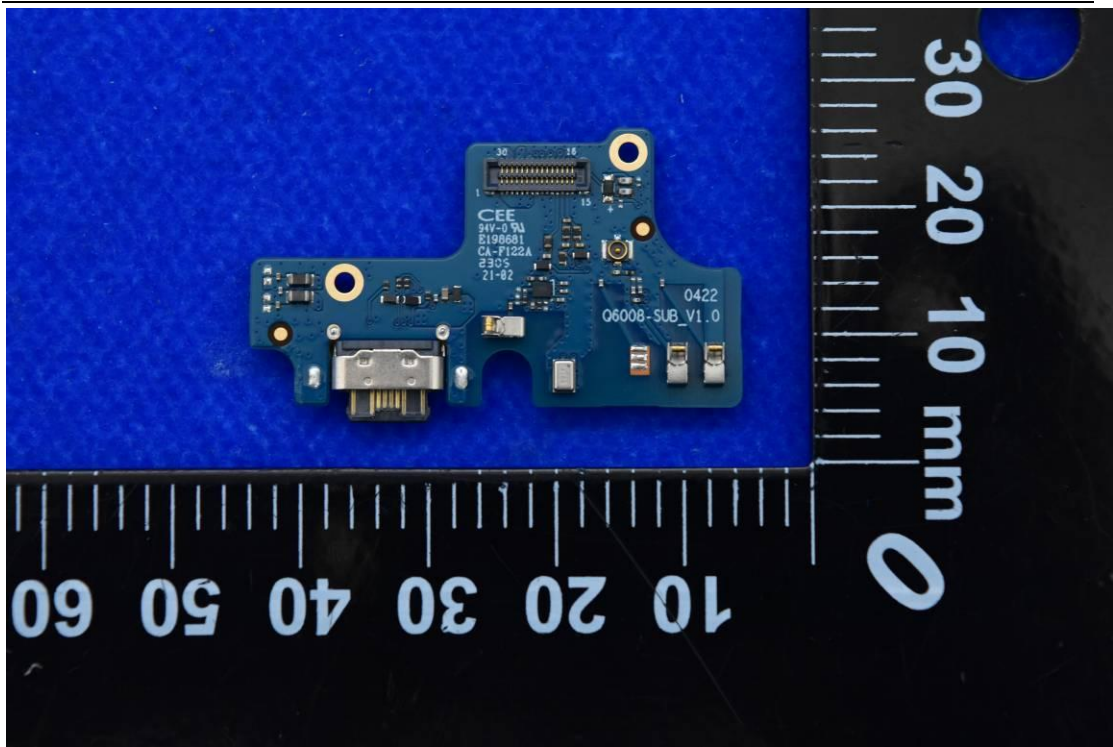

FCC ID: 2ABGH-RC608L

Internal Photos

1. EUT uncover view

2. Antenna view