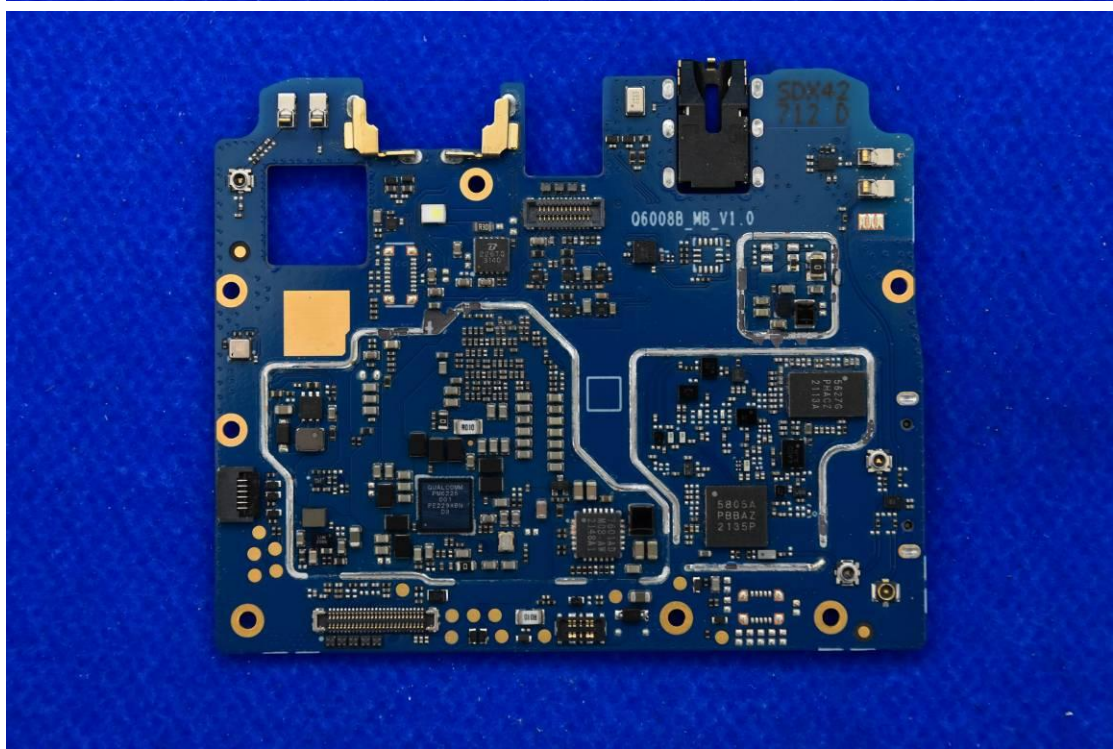

FCC ID: 2ABGH-RC608L

Internal Photos

1. EUT uncover view

2. Antenna view