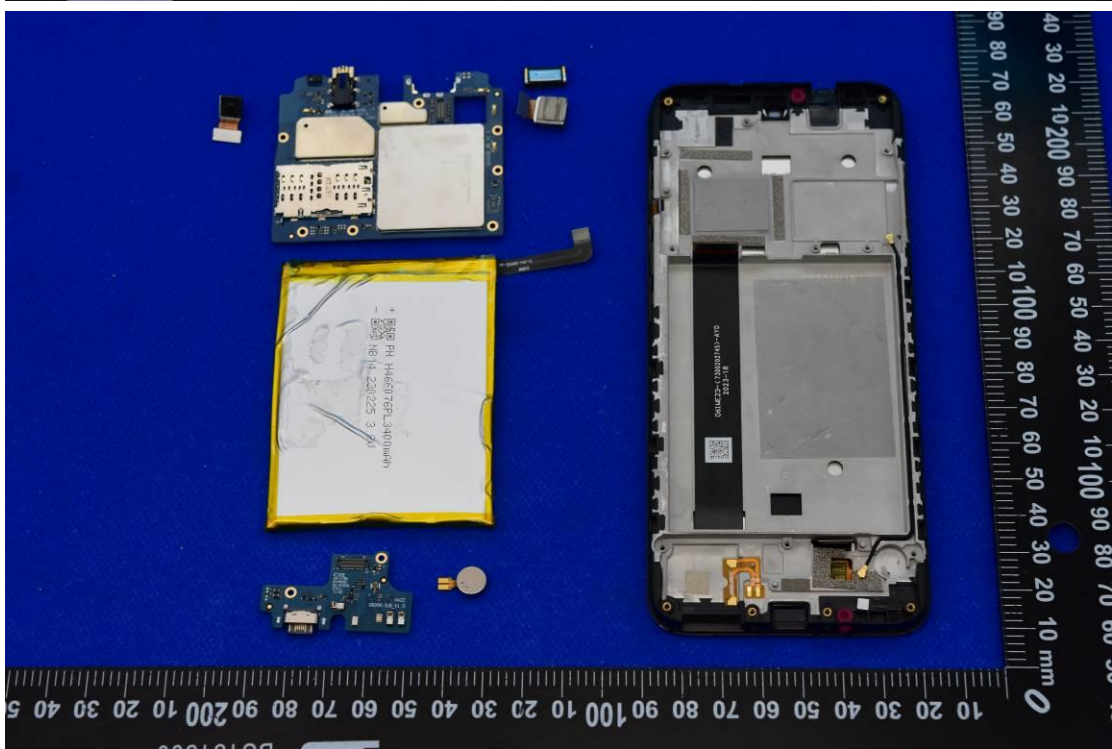

FCC ID: 2ABGH-RC608L

Internal Photos

1. EUT uncover view

2. Antenna view