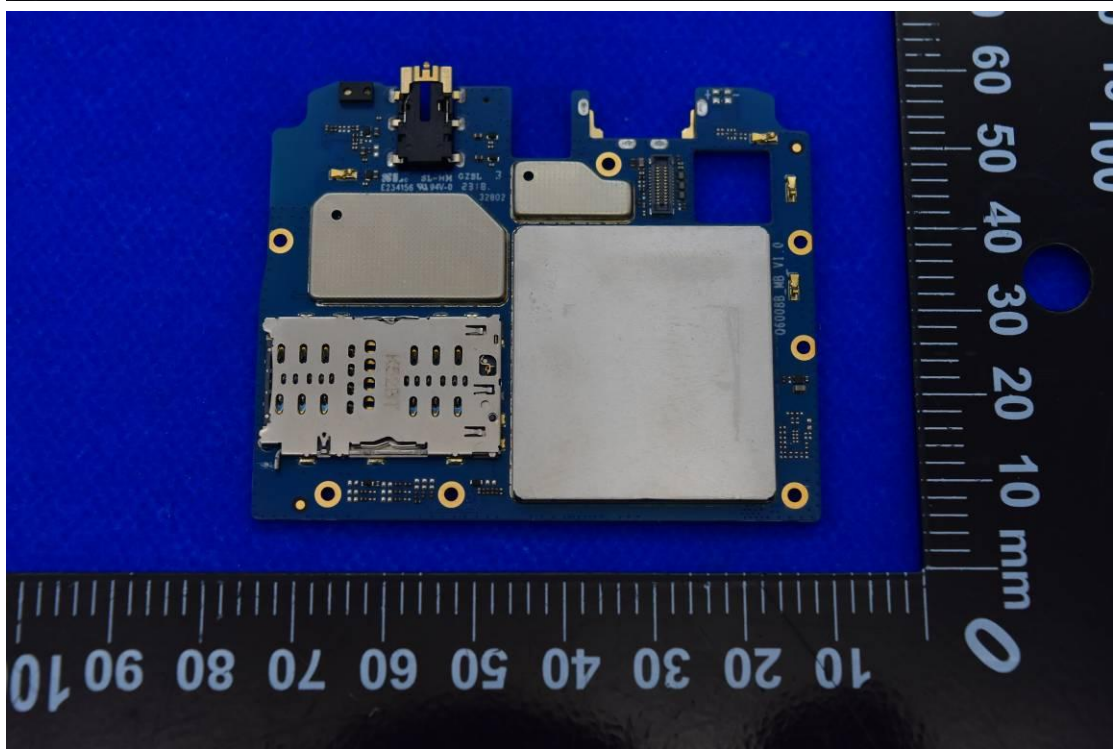

FCC ID: 2ABGH-RC608L

Internal Photos

1. EUT uncover view

2. Antenna view