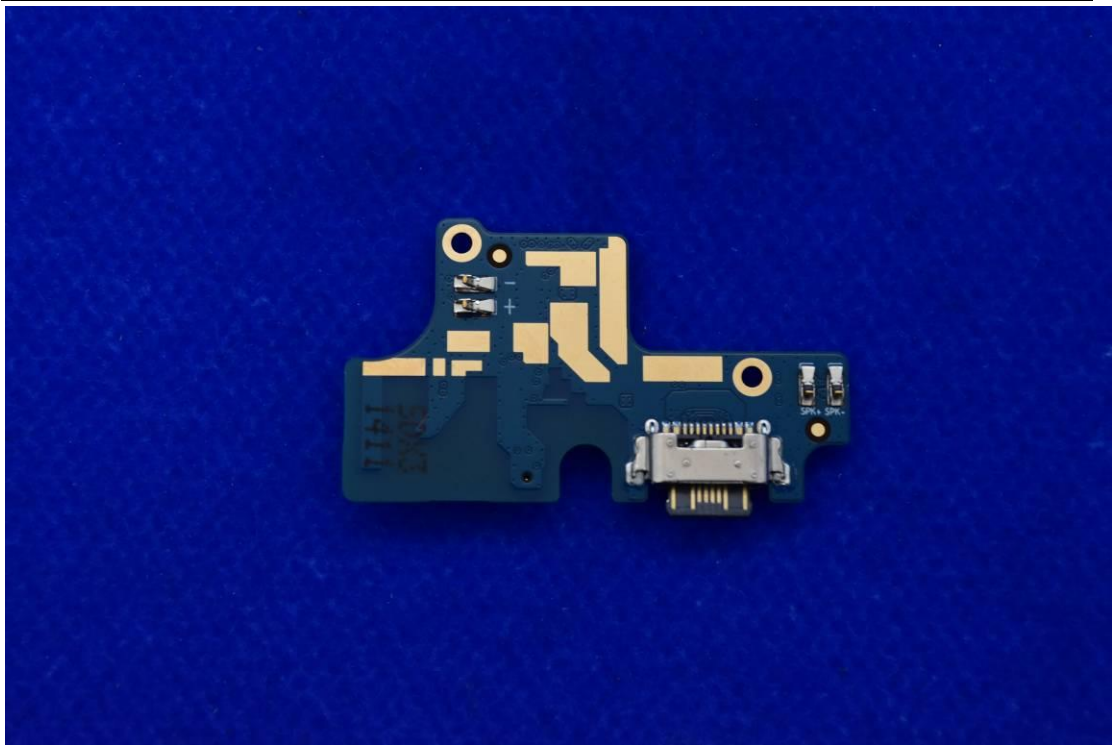

FCC ID: 2ABGH-RC608L

Internal Photos

1. EUT uncover view

2. Antenna view