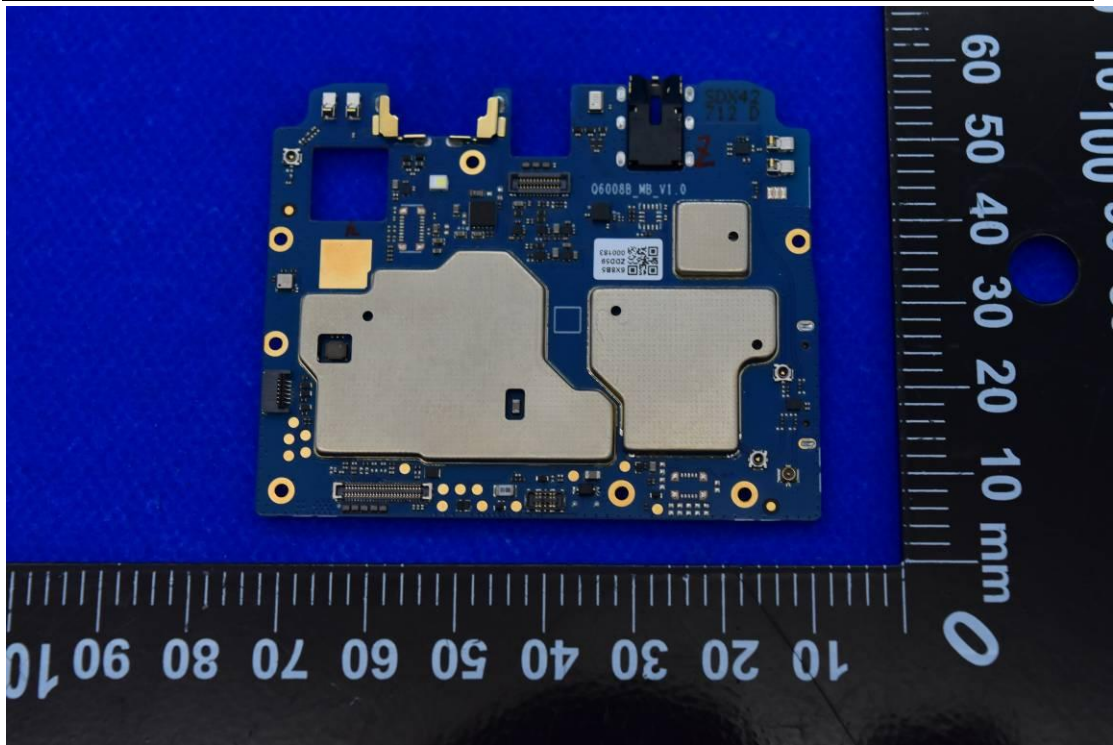

FCC ID: 2ABGH-RC608L

Internal Photos

1. EUT uncover view

2. Antenna view