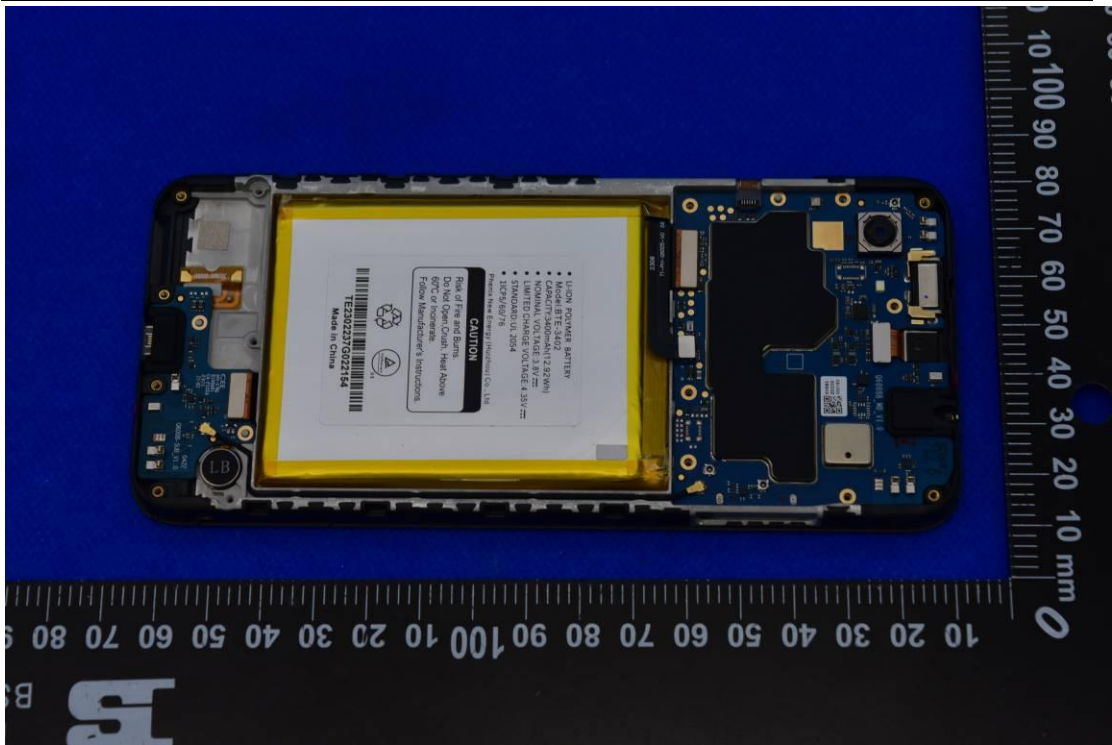

FCC ID: 2ABGH-RC608L

Internal Photos

1. EUT uncover view

2. Antenna view