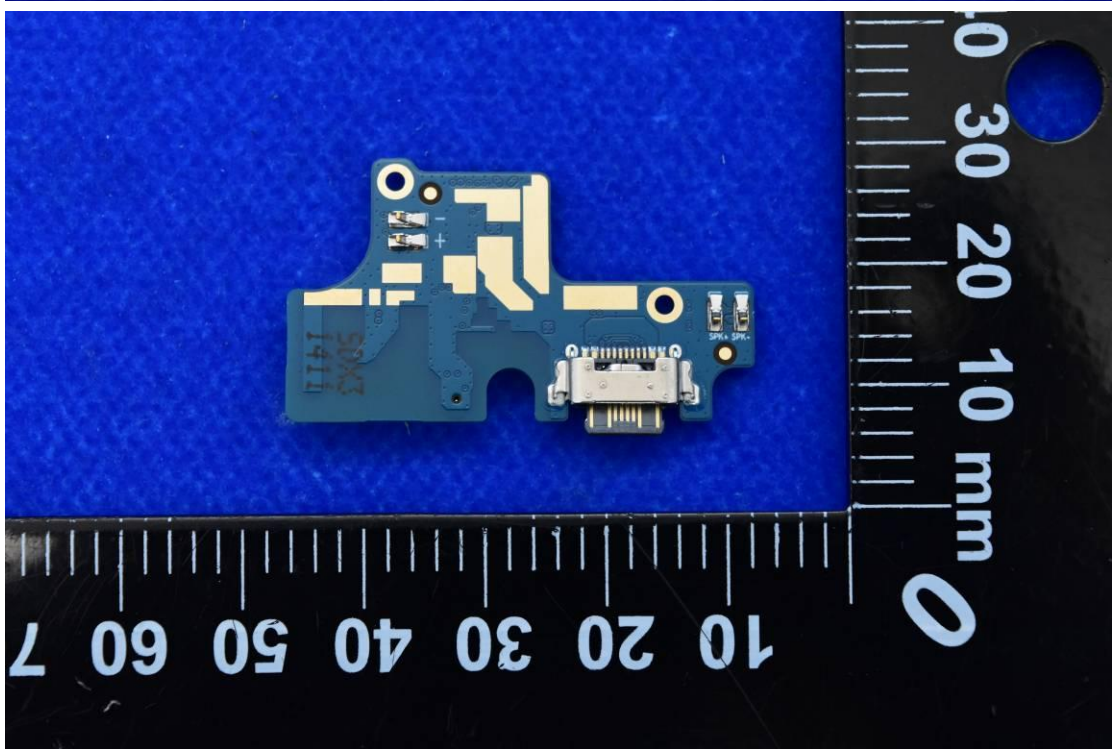

FCC ID: 2ABGH-RC608L

Internal Photos

1. EUT uncover view

2. Antenna view