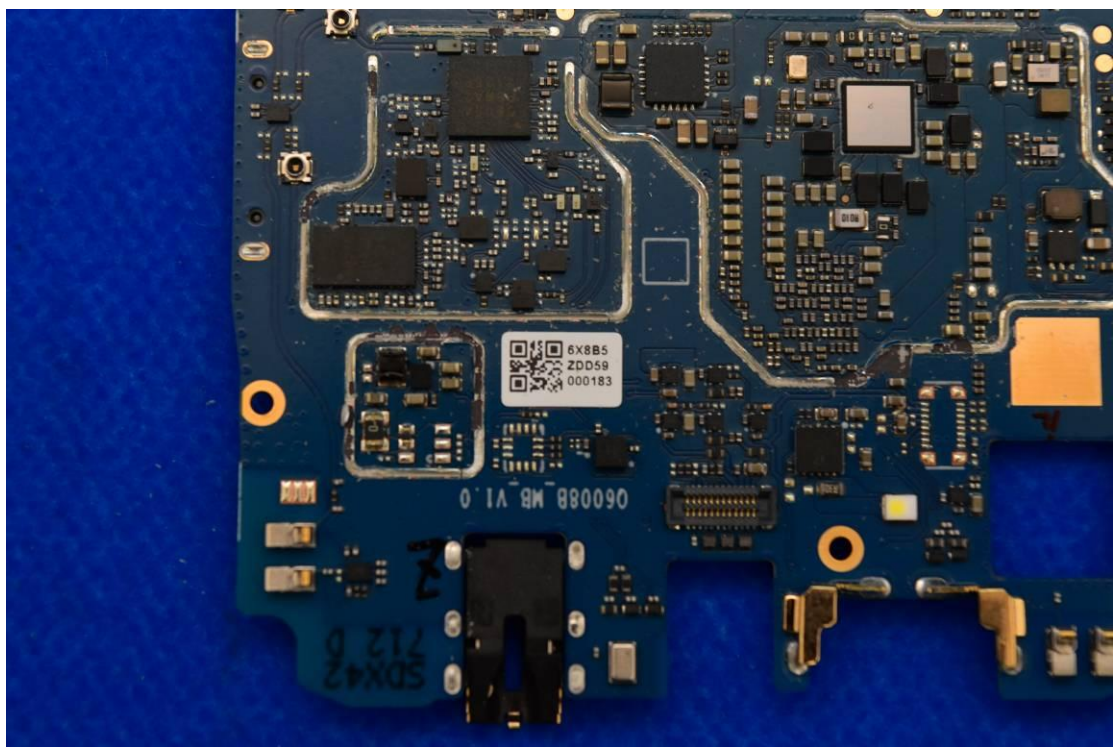

FCC ID: 2ABGH-RC608L

Internal Photos

1. EUT uncover view

2. Antenna view