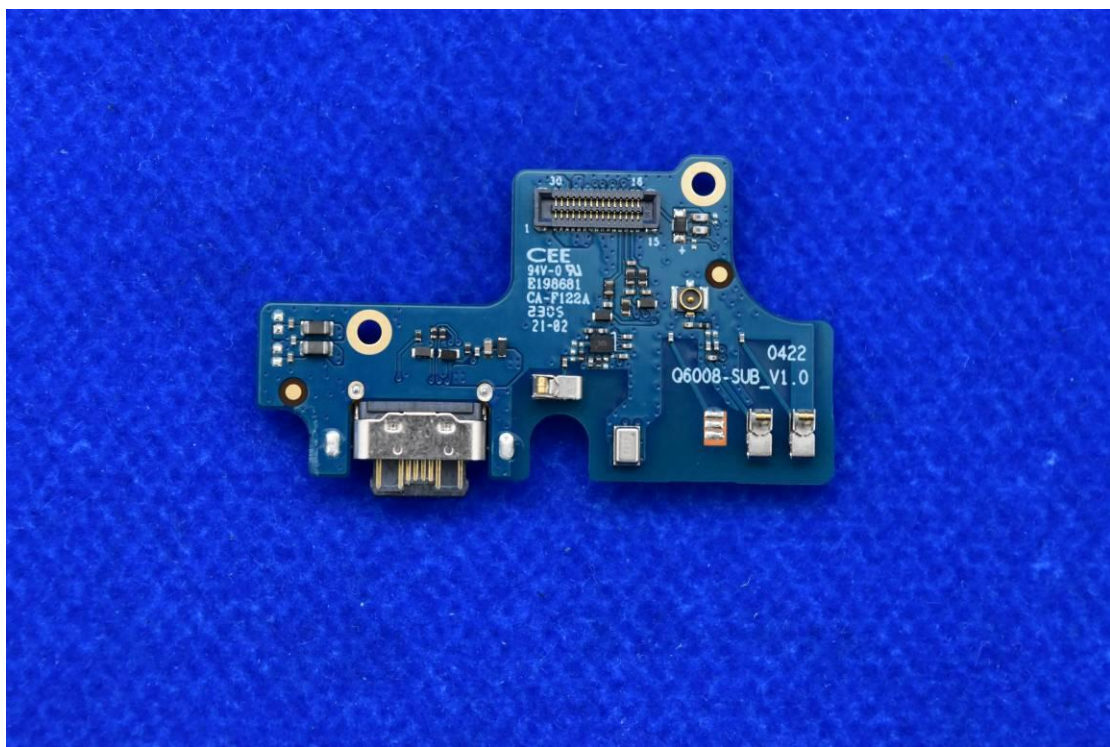

FCC ID: 2ABGH-RC608L

Internal Photos

1. EUT uncover view

2. Antenna view