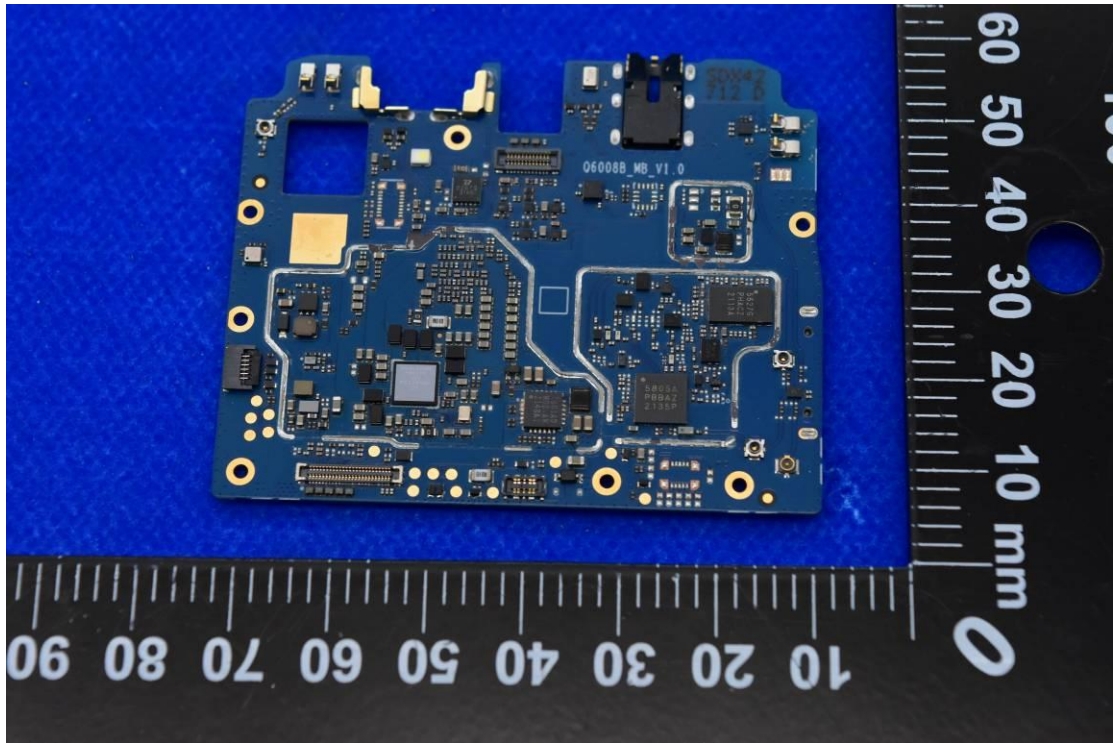

FCC ID: 2ABGH-RC608L

Internal Photos

1. EUT uncover view

2. Antenna view