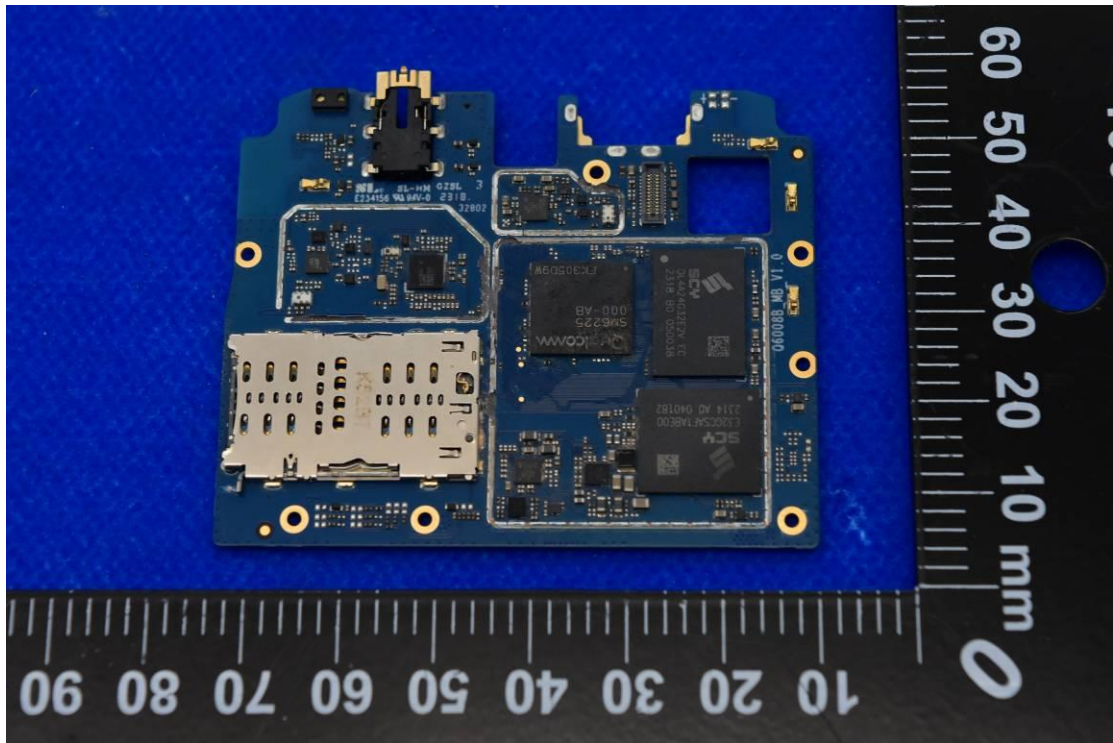

FCC ID: 2ABGH-RC608L

Internal Photos

1. EUT uncover view

2. Antenna view