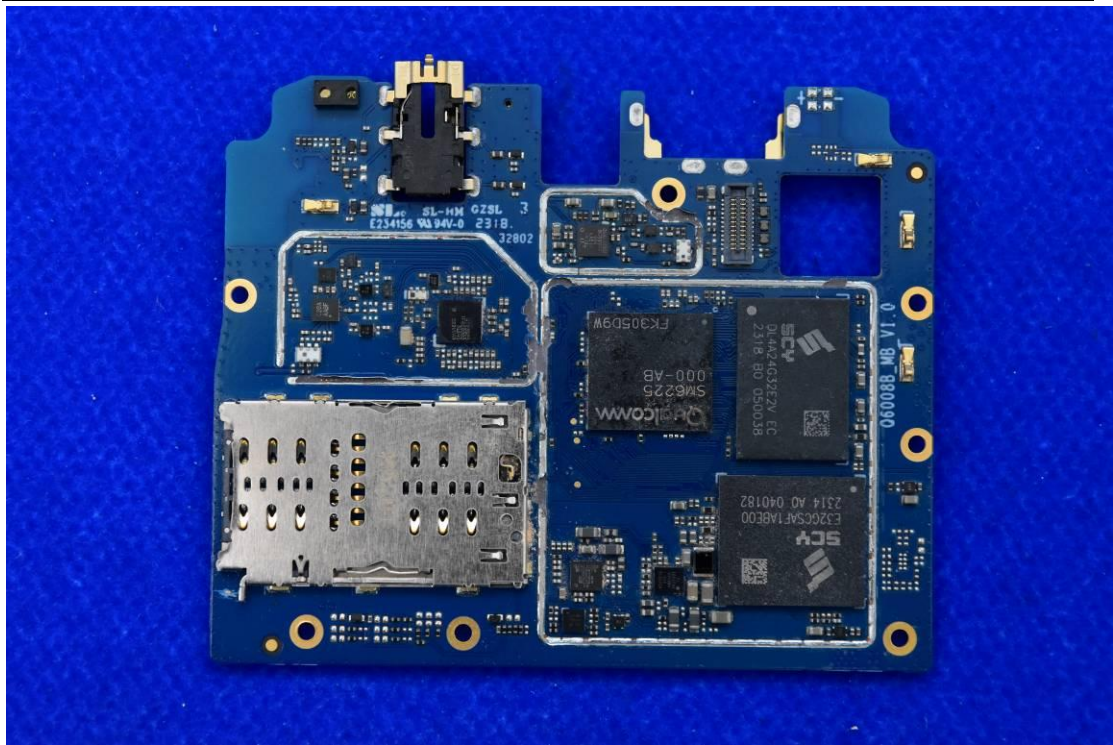

FCC ID: 2ABGH-RC608L

Internal Photos

1. EUT uncover view

2. Antenna view