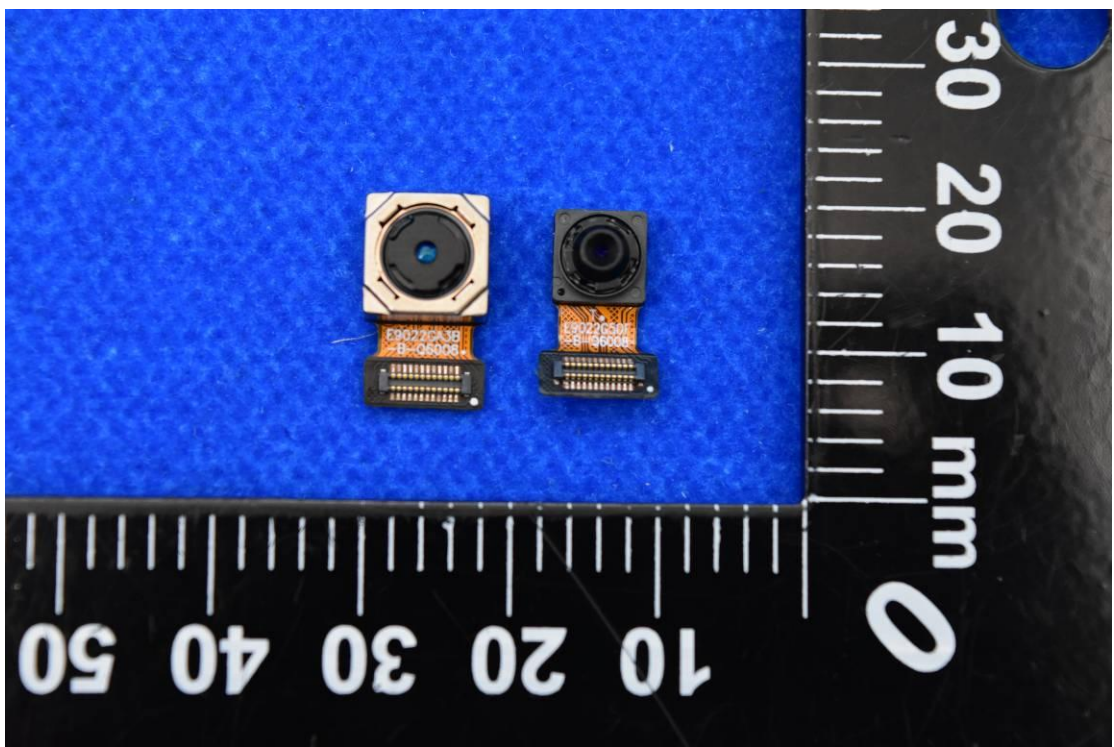

FCC ID: 2ABGH-RC608L

Internal Photos

1. EUT uncover view

2. Antenna view