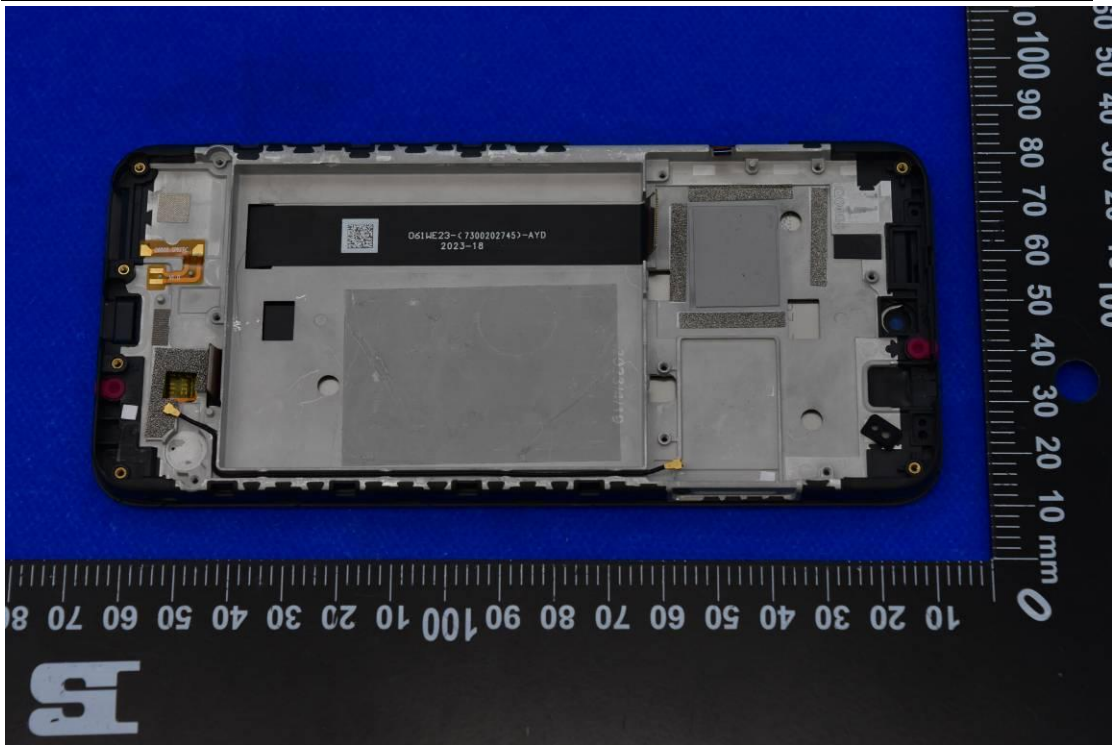

FCC ID: 2ABGH-RC608L

Internal Photos

1. EUT uncover view

2. Antenna view