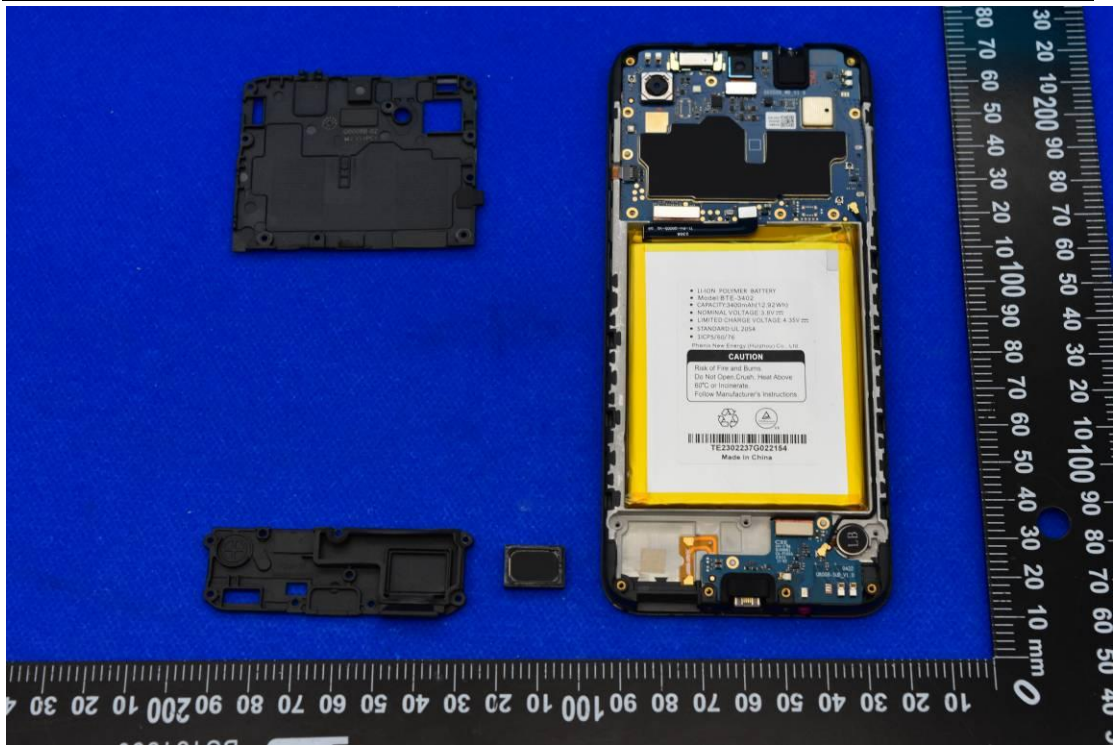

FCC ID: 2ABGH-RC608L

Internal Photos

1. EUT uncover view

2. Antenna view