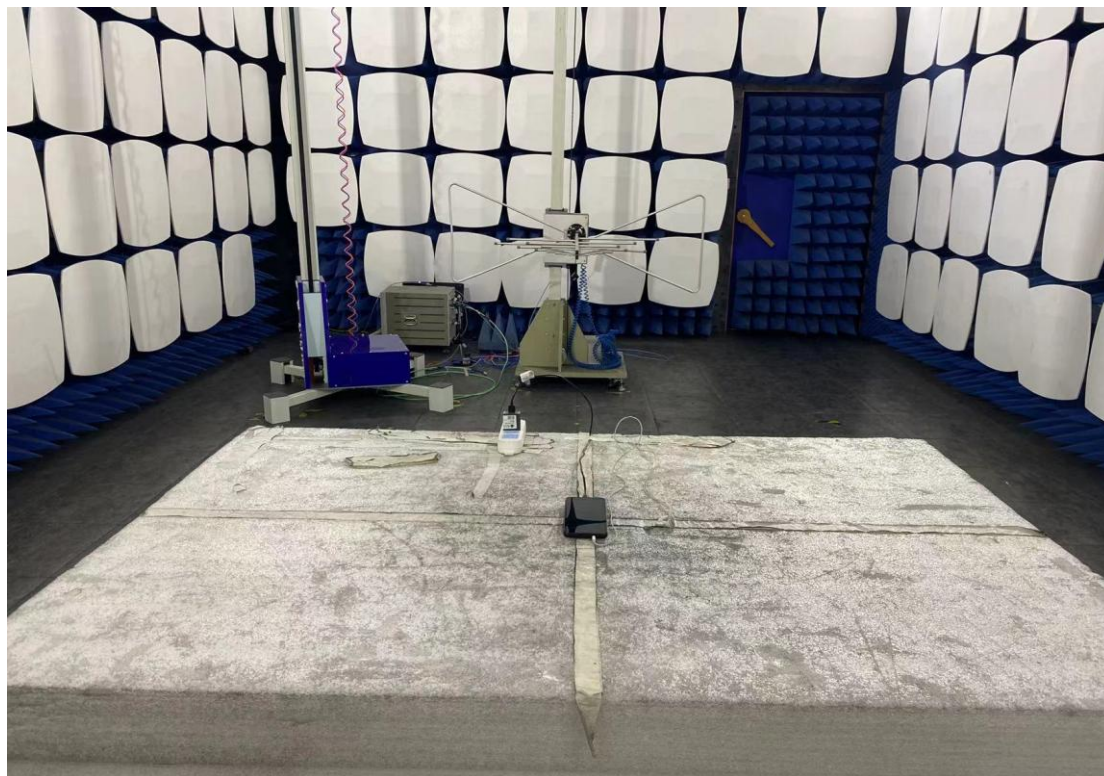

FCC ID: 2ABGH-RC608L

Test Setup Photos

1. Radiated Spurious Emission(30MHz-1GHz)

2. Radiated Spurious Emission(above 1GHz)

3. RF measurement setup

(GSM&WCDMA<E)