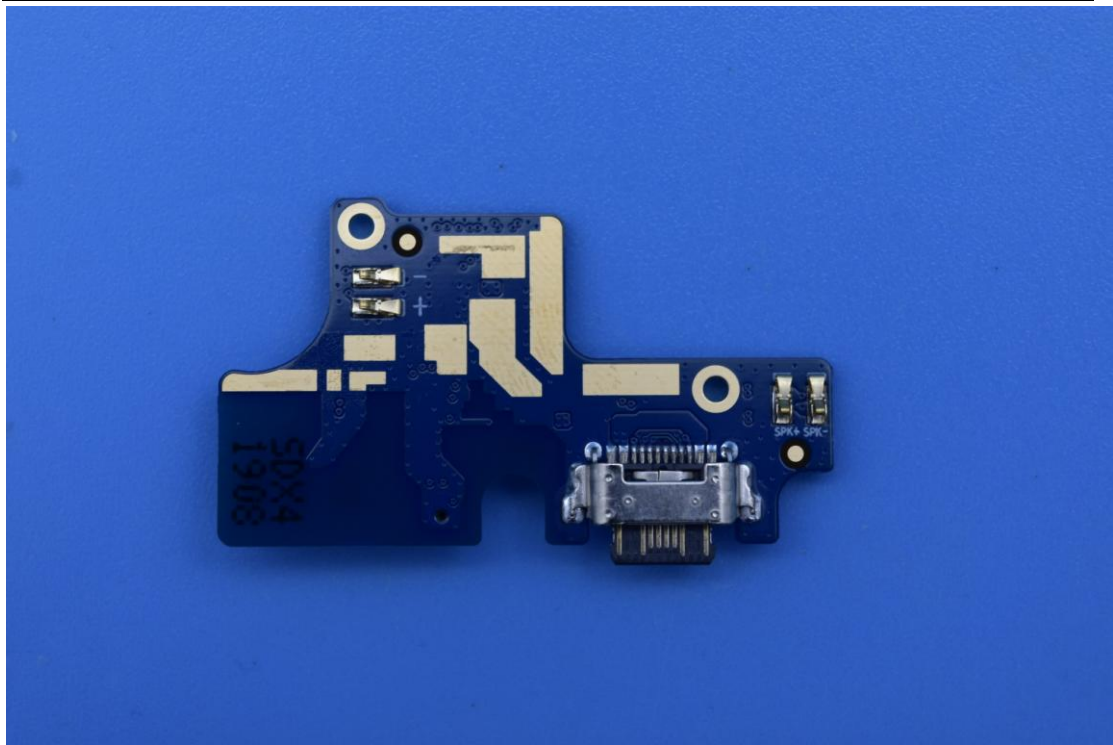

FCC ID: 2ABGH-RC608L

## Internal Photos

### 1. EUT uncover view

## 2. Antenna view