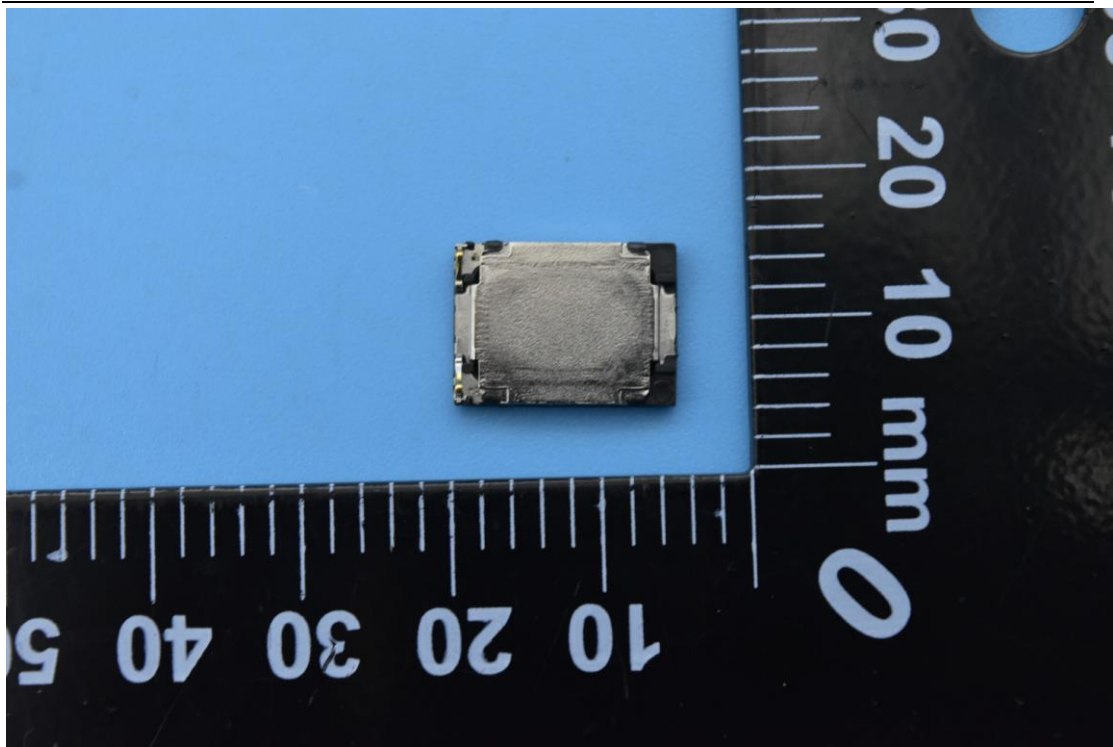

FCC ID: 2ABGH-RC608L

## Internal Photos

### 1. EUT uncover view

## 2. Antenna view