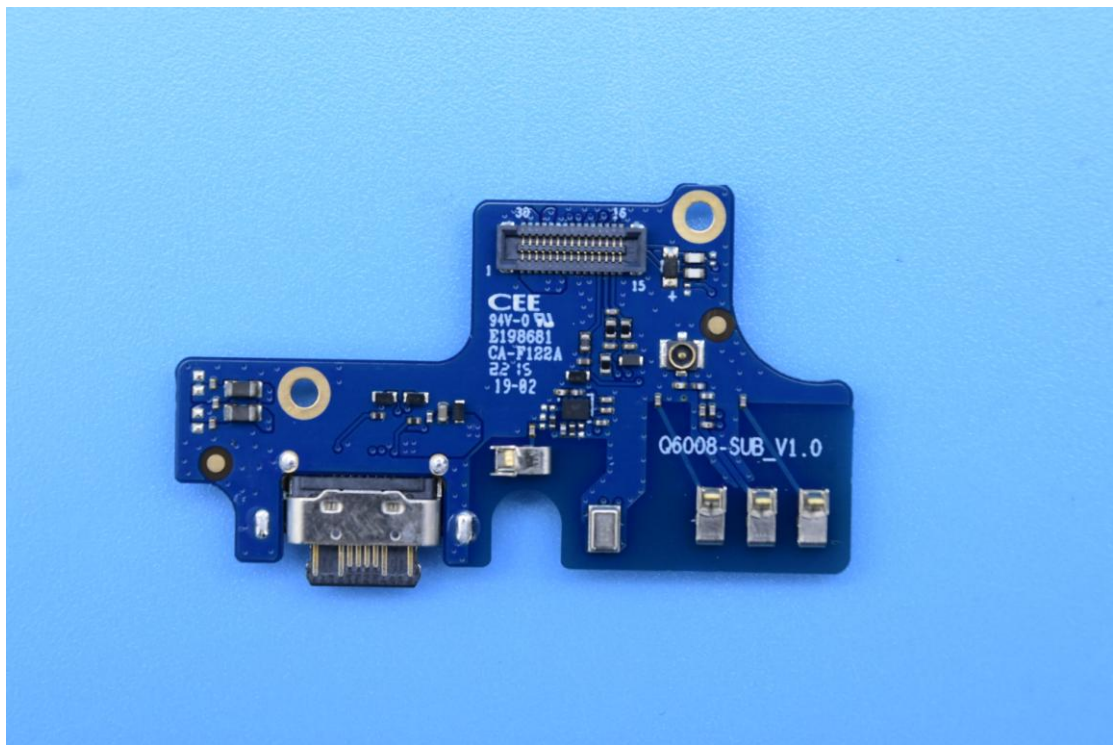

FCC ID: 2ABGH-RC608L

## Internal Photos

### 1. EUT uncover view

## 2. Antenna view