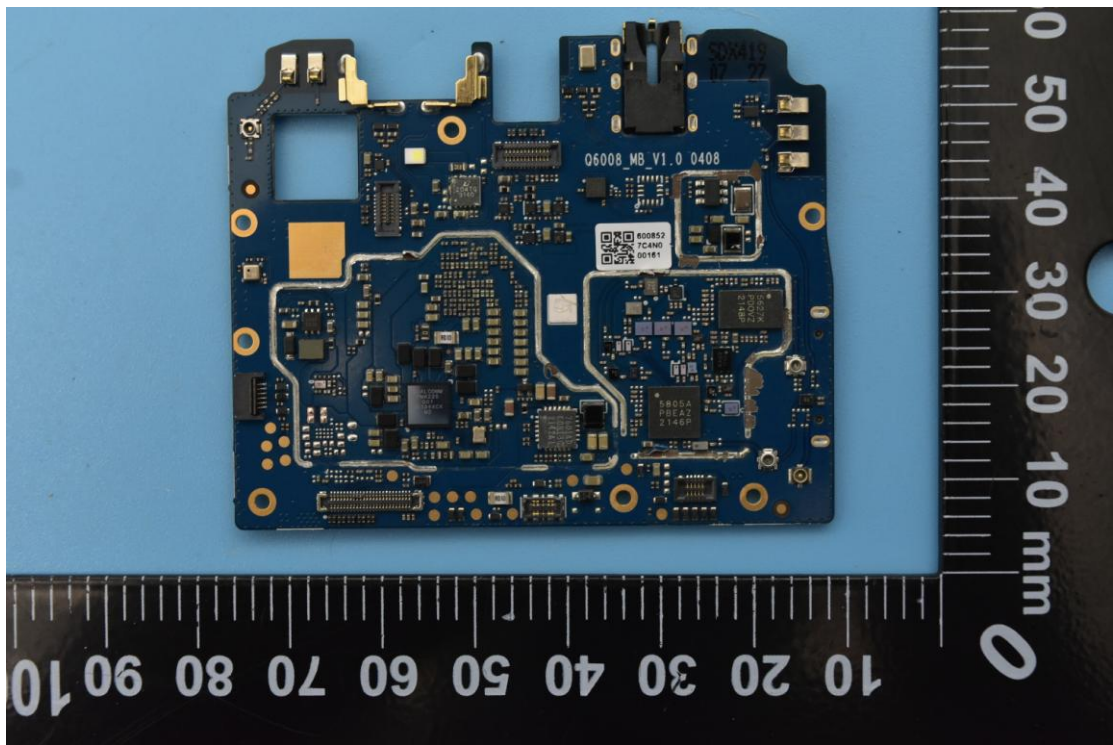

FCC ID: 2ABGH-RC608L

## Internal Photos

### 1. EUT uncover view

## 2. Antenna view