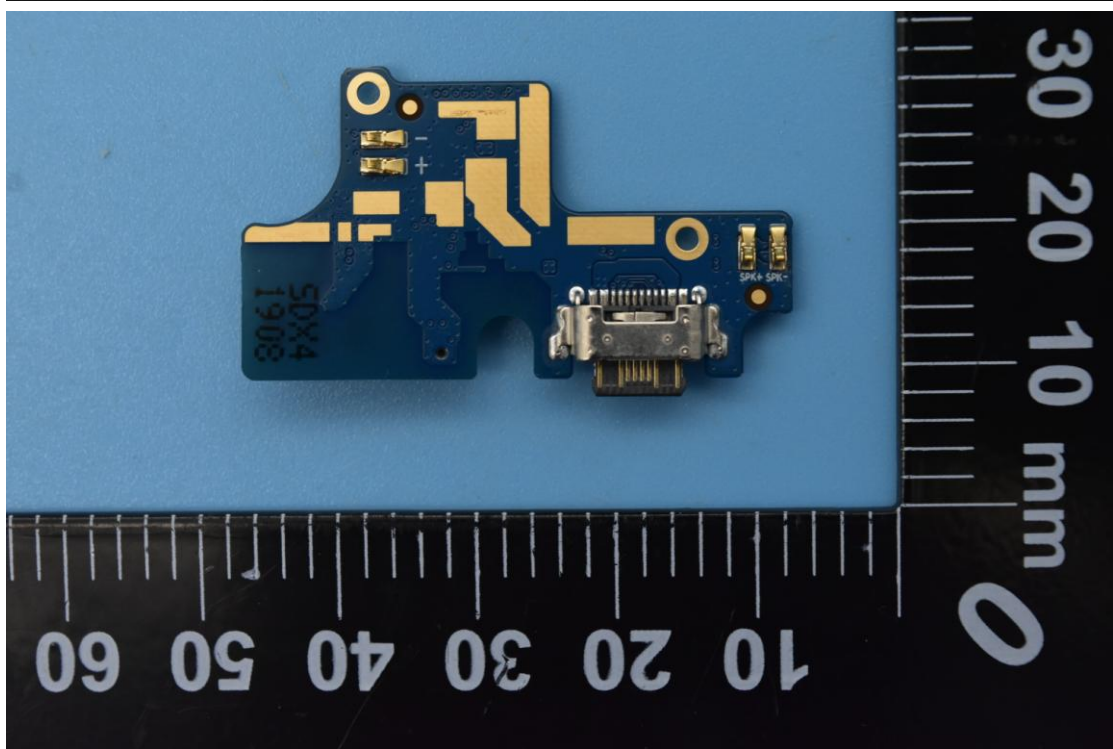

FCC ID: 2ABGH-RC608L

## Internal Photos

### 1. EUT uncover view

## 2. Antenna view