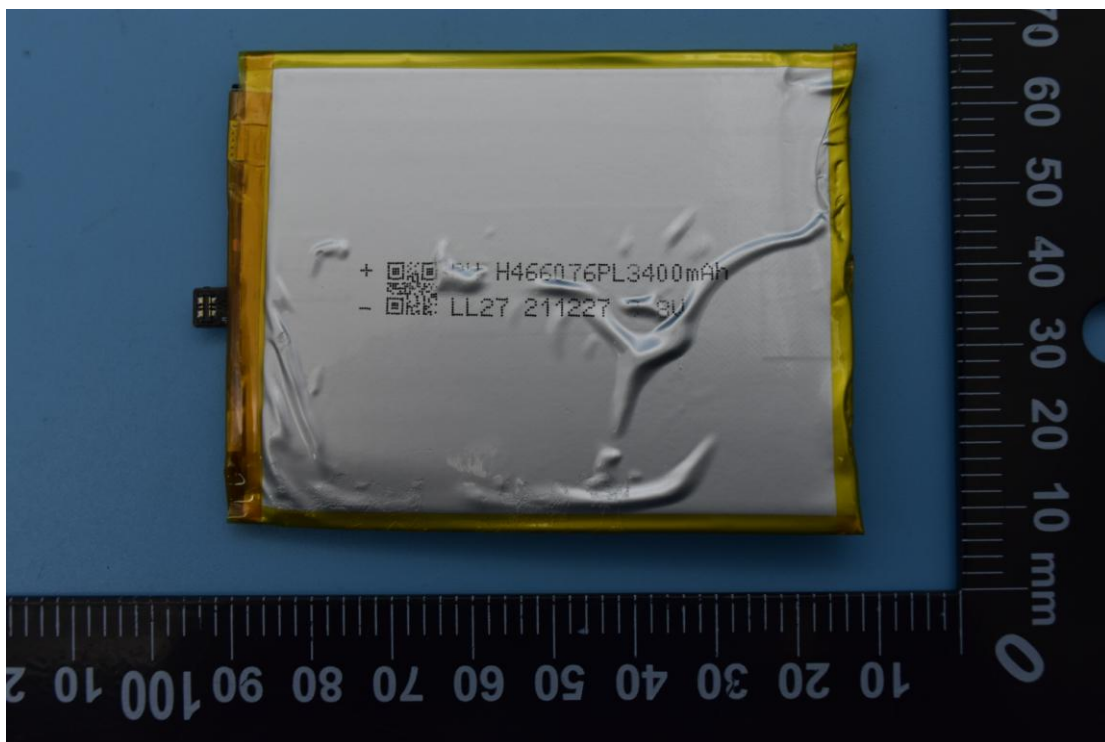

FCC ID: 2ABGH-RC608L

## Internal Photos

### 1. EUT uncover view

## 2. Antenna view