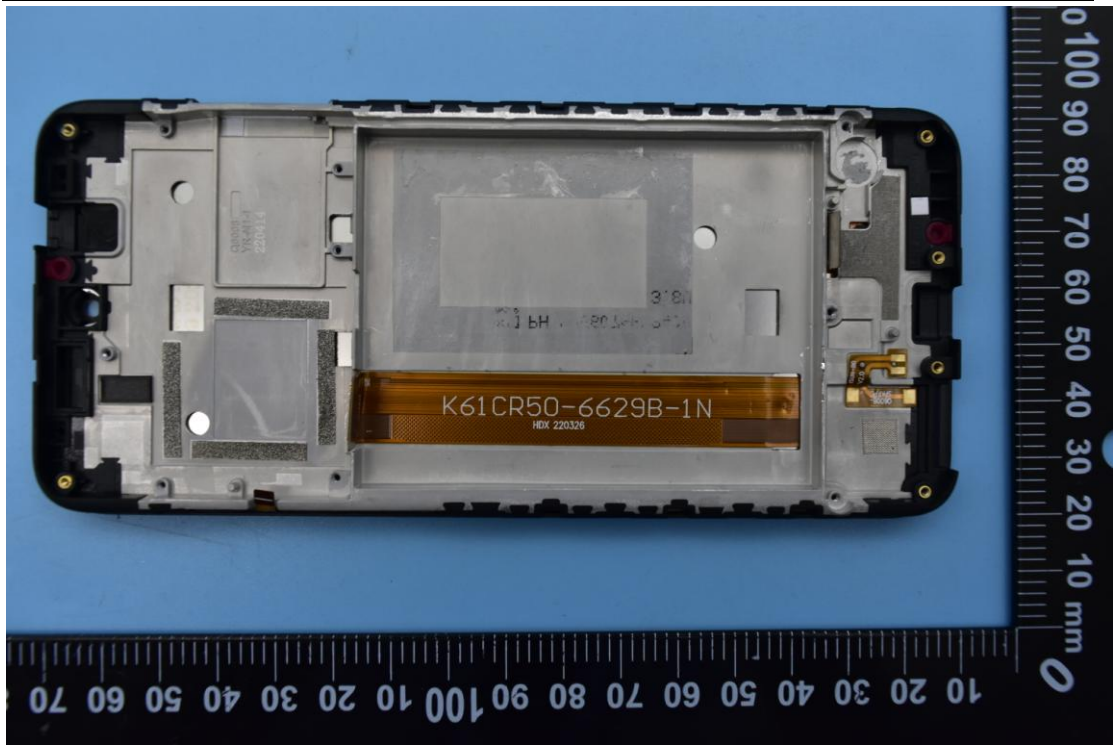

FCC ID: 2ABGH-RC608L

## Internal Photos

### 1. EUT uncover view

## 2. Antenna view