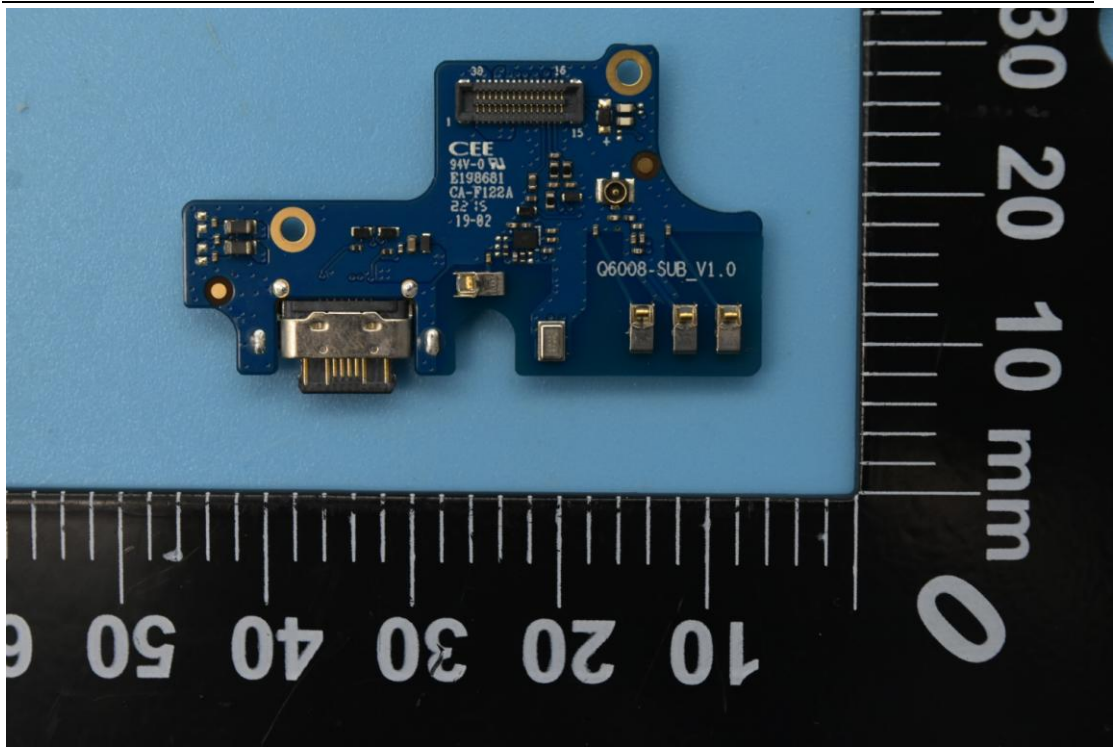

FCC ID: 2ABGH-RC608L

## Internal Photos

### 1. EUT uncover view

## 2. Antenna view