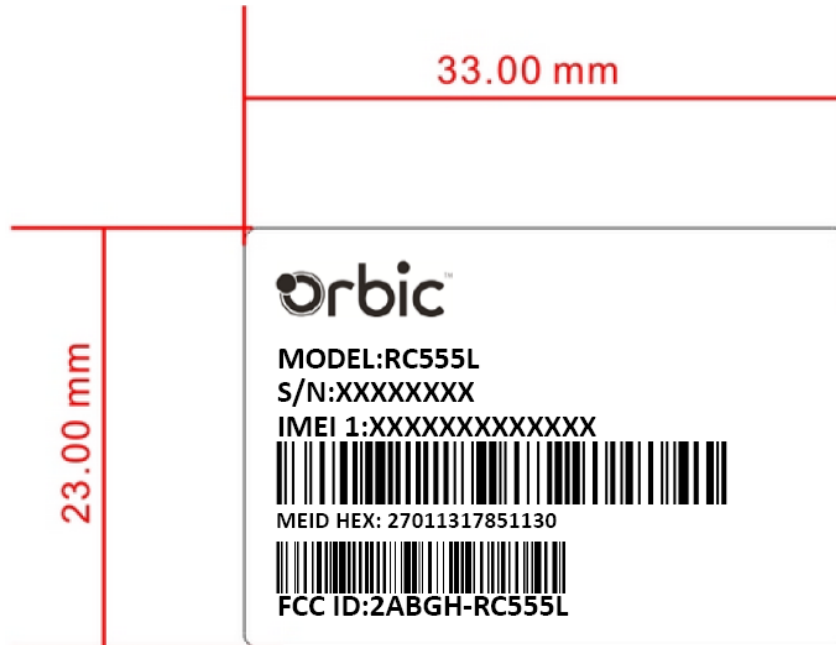

## ID Label info & Label Location

FCC ID: 2ABGH-RC555L

The label is inside the back cover, and the cover can be easily opened.