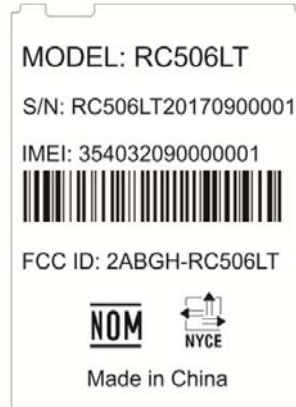

EXHIBIT A - FCC ID LABEL AND LOCATION

FCC ID Label

FCC ID Label Location Information

The label shown shall be permanently affixed at a conspicuous location on the device and be readily visible to the user at the time purchase (Labeling requirements per 2.925)