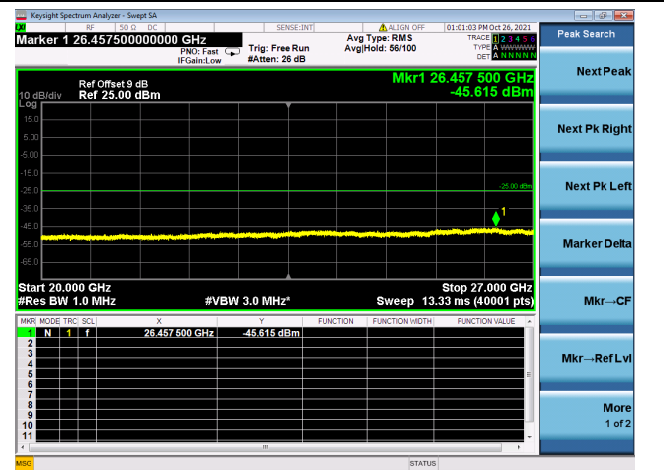

Mid CH/QPSK/FULL RB

Mid CH/QPSK/FULL RB

High CH/QPSK/1RB0 and 1RB24

High CH/QPSK/1RB0 and 1RB24

High CH/QPSK/1RB99 and 1RB0

High CH/QPSK/1RB99 and 1RB0

High CH/QPSK/FULL RB

High CH/QPSK/FULL RB

LTE CA\_41C CSE

Channel Bandwidth: 20MHz+10MHz

LOW CH/QPSK/1RB0 and 1RB49

LOW CH/QPSK/1RB0 and 1RB49

LOW CH/QPSK/1RB99 and 1RB0

LOW CH/QPSK/1RB99 and 1RB0

LOW CH/QPSK/FULL RB

LOW CH/QPSK/FULL RB