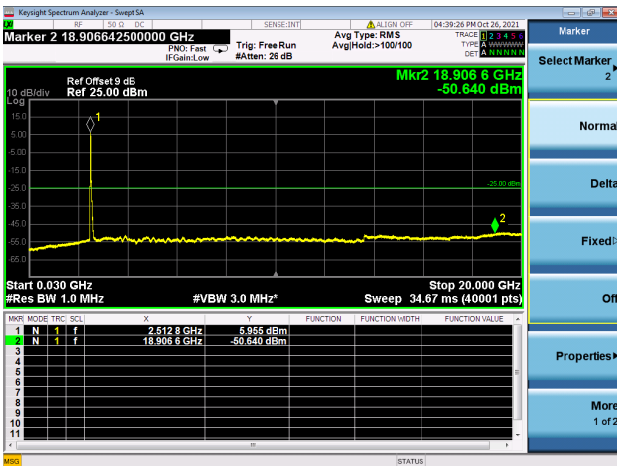

LTE CA\_41C CSE

Channel Bandwidth: 20MHz+20MHz

LOW CH/QPSK/1RB0 and 1RB99

LOW CH/QPSK/1RB0 and 1RB99

LOW CH/QPSK/1RB99 and 1RB0

LOW CH/QPSK/1RB99 and 1RB0

LOW CH/QPSK/FULL RB

LOW CH/QPSK/FULL RB