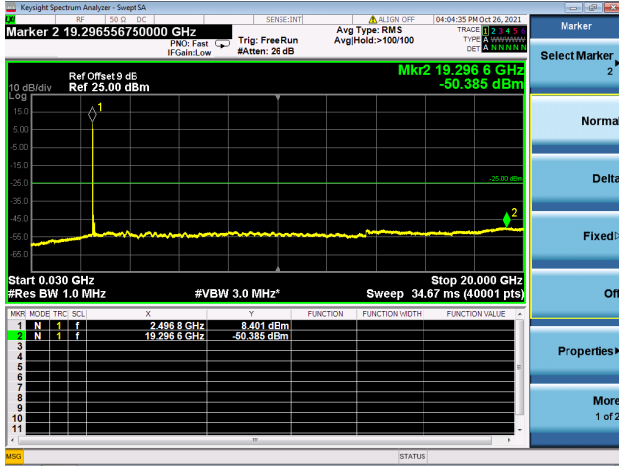

Mid CH/QPSK/FULL RB

Mid CH/QPSK/FULL RB

High CH/QPSK/1RB0 and 1RB74

High CH/QPSK/1RB0 and 1RB74

High CH/QPSK/1RB74 and 1RB0

High CH/QPSK/1RB74 and 1RB0

High CH/QPSK/FULL RB

High CH/QPSK/FULL RB

LTE CA\_41C CSE

Channel Bandwidth: 15MHz+20MHz

LOW CH/QPSK/1RB0 and 1RB99

LOW CH/QPSK/1RB0 and 1RB99

LOW CH/QPSK/1RB74 and 1RB0

LOW CH/QPSK/1RB74 and 1RB0

LOW CH/QPSK/FULL RB

LOW CH/QPSK/FULL RB