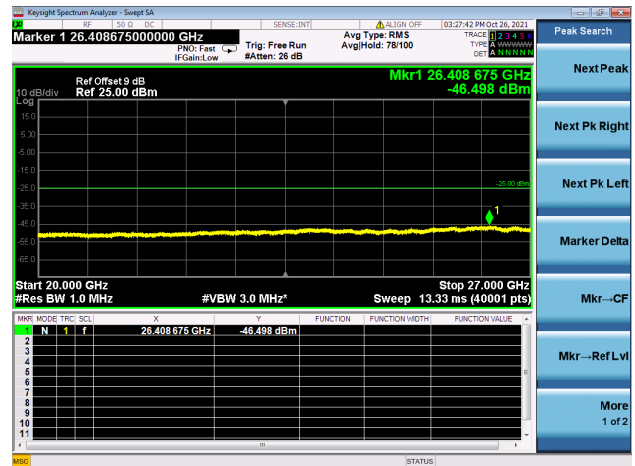

High CH/QPSK/1RB74 and 1RB0

High CH/QPSK/1RB74 and 1RB0

High CH/QPSK/FULL RB

High CH/QPSK/FULL RB

LTE CA\_41C CSE

Channel Bandwidth: 15MHz+15MHz

LOW CH/QPSK/1RB0 and 1RB74

LOW CH/QPSK/1RB0 and 1RB74

LOW CH/QPSK/1RB74 and 1RB0

LOW CH/QPSK/1RB74 and 1RB0

LOW CH/QPSK/FULL RB

LOW CH/QPSK/FULL RB

Mid CH/QPSK/1RB0 and 1RB74

Mid CH/QPSK/1RB0 and 1RB74

Mid CH/QPSK/1RB74 and 1RB0

Mid CH/QPSK/1RB74 and 1RB0