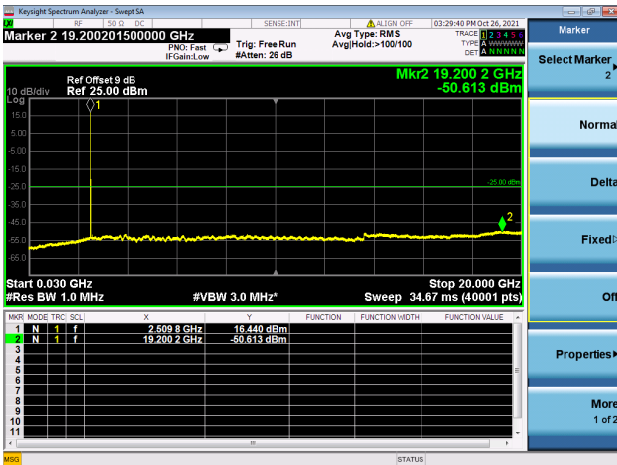

LOW CH/QPSK/1RB74 and 1RB0