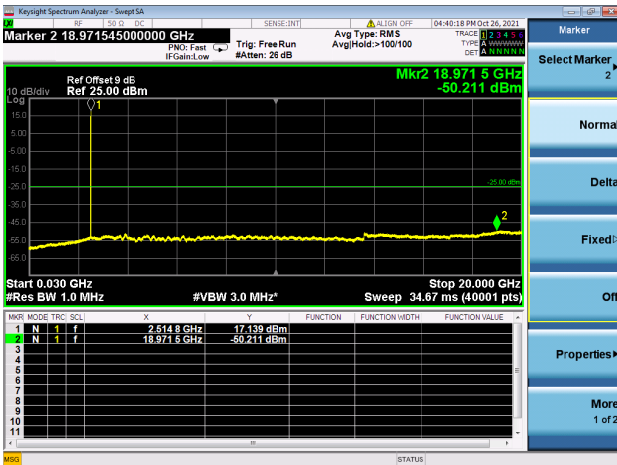

LTE CA\_41C CSE

Channel Bandwidth: 20MHz+20MHz

LOW CH/QPSK/1RB0 and 1RB99

LOW CH/QPSK/1RB0 and 1RB99

LOW CH/QPSK/1RB99 and 1RB0

LOW CH/QPSK/1RB99 and 1RB0

LOW CH/QPSK/FULL RB

LOW CH/QPSK/FULL RB

Mid CH/QPSK/1RB0 and 1RB99

Mid CH/QPSK/1RB0 and 1RB99

Mid CH/QPSK/1RB99 and 1RB0

Mid CH/QPSK/1RB99 and 1RB0

Mid CH/QPSK/FULL RB

Mid CH/QPSK/FULL RB

High CH/QPSK/1RB0 and 1RB99

High CH/QPSK/1RB0 and 1RB99