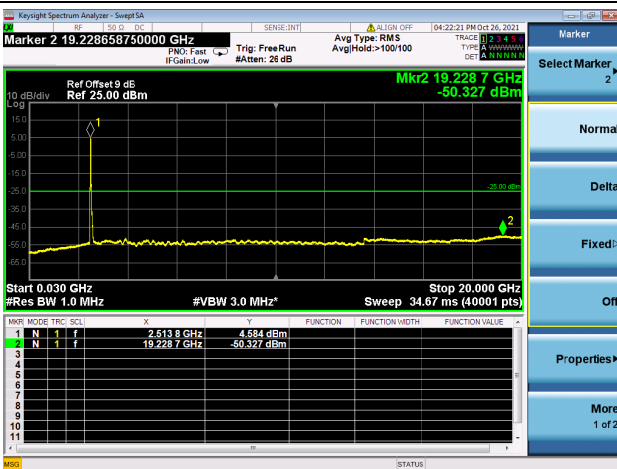

LOW CH/QPSK/FULL RB