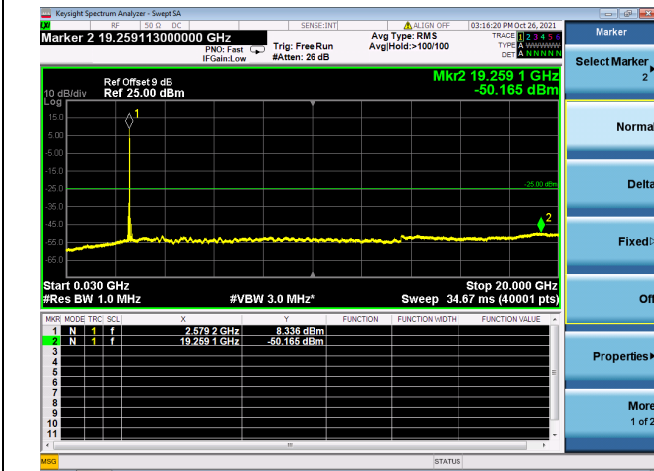

Mid CH/QPSK/1RB0 and 1RB49