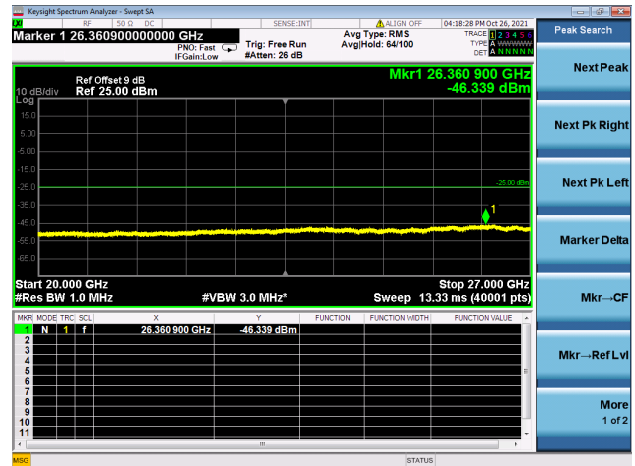

Mid CH/QPSK/1RB0 and 1RB99

Mid CH/QPSK/1RB0 and 1RB99

Mid CH/QPSK/1RB74 and 1RB0

Mid CH/QPSK/1RB74 and 1RB0

Mid CH/QPSK/FULL RB

Mid CH/QPSK/FULL RB

High CH/QPSK/1RB0 and 1RB99

High CH/QPSK/1RB0 and 1RB99

High CH/QPSK/1RB74 and 1RB0

High CH/QPSK/1RB74 and 1RB0

High CH/QPSK/FULL RB

High CH/QPSK/FULL RB

LTE CA\_41C CSE

Channel Bandwidth: 20MHz+5MHz

LOW CH/QPSK/1RB0 and 1RB24

LOW CH/QPSK/1RB0 and 1RB24