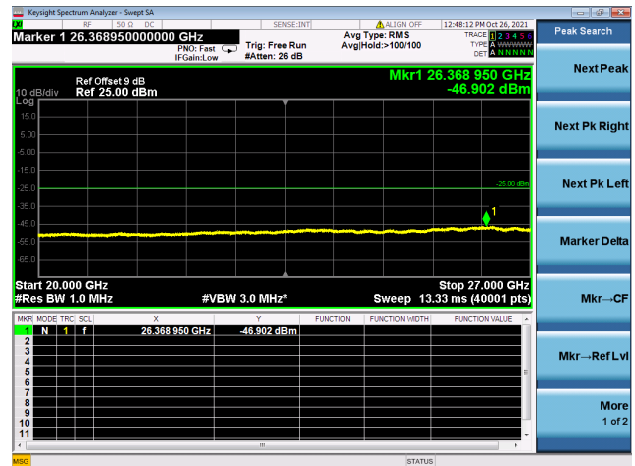

High CH/QPSK/1RB74 and 1RB0

High CH/QPSK/1RB74 and 1RB0

High CH/QPSK/FULL RB

High CH/QPSK/FULL RB

LTE CA\_41C CSE

Channel Bandwidth: 20MHz+5MHz

LOW CH/QPSK/1RB0 and 1RB24

LOW CH/QPSK/1RB0 and 1RB24

LOW CH/QPSK/1RB99 and 1RB0

LOW CH/QPSK/1RB99 and 1RB0

LOW CH/QPSK/FULL RB

LOW CH/QPSK/FULL RB

Mid CH/QPSK/1RB0 and 1RB24

Mid CH/QPSK/1RB0 and 1RB24

Mid CH/QPSK/1RB99 and 1RB0

Mid CH/QPSK/1RB99 and 1RB0