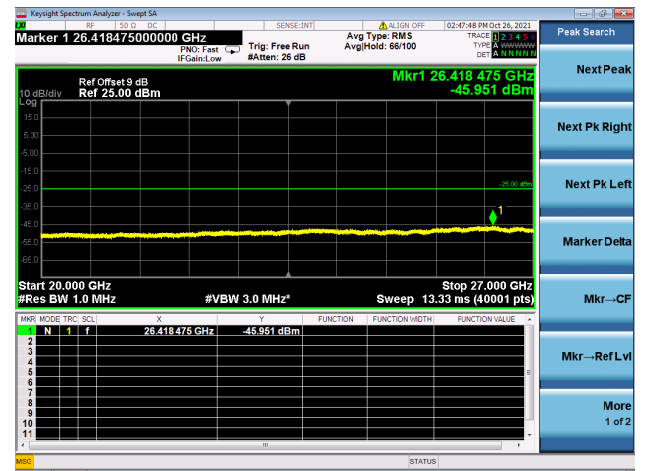

LTE CA\_41C CSE

Channel Bandwidth: 15MHz+10MHz

LOW CH/QPSK/1RB0 and 1RB49

LOW CH/QPSK/1RB0 and 1RB49

LOW CH/QPSK/1RB74 and 1RB0

LOW CH/QPSK/1RB74 and 1RB0

LOW CH/QPSK/FULL RB

LOW CH/QPSK/FULL RB

Mid CH/QPSK/1RB0 and 1RB49

Mid CH/QPSK/1RB0 and 1RB49

Mid CH/QPSK/1RB74 and 1RB0

Mid CH/QPSK/1RB74 and 1RB0

Mid CH/QPSK/FULL RB

Mid CH/QPSK/FULL RB

High CH/QPSK/1RB0 and 1RB49

High CH/QPSK/1RB0 and 1RB49

High CH/QPSK/1RB74 and 1RB0

High CH/QPSK/1RB74 and 1RB0

High CH/QPSK/FULL RB

High CH/QPSK/FULL RB

LTE CA\_41C CSE

Channel Bandwidth: 15MHz+15MHz

LOW CH/QPSK/1RB0 and 1RB74

LOW CH/QPSK/1RB0 and 1RB74