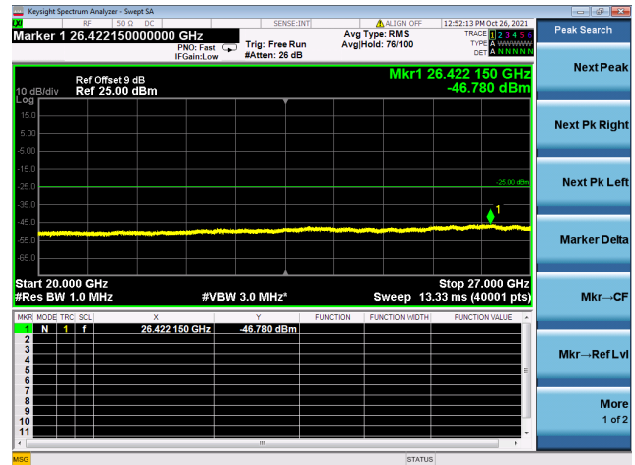

LOW CH/QPSK/1RB99 and 1RB0