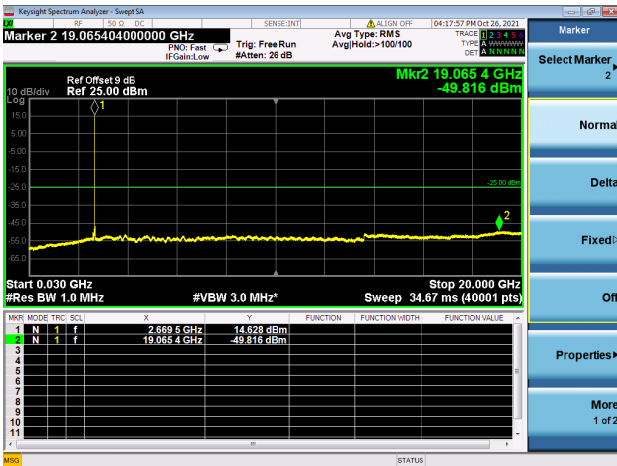

Mid CH/QPSK/1RB0 and 1RB99

Mid CH/QPSK/1RB0 and 1RB99

Mid CH/QPSK/1RB74 and 1RB0

Mid CH/QPSK/1RB74 and 1RB0

Mid CH/QPSK/FULL RB

Mid CH/QPSK/FULL RB

High CH/QPSK/1RB0 and 1RB99

High CH/QPSK/1RB0 and 1RB99

High CH/QPSK/1RB74 and 1RB0

High CH/QPSK/1RB74 and 1RB0

High CH/QPSK/FULL RB

High CH/QPSK/FULL RB

LTE CA\_41C CSE

Channel Bandwidth: 20MHz+5MHz

LOW CH/QPSK/1RB0 and 1RB24

LOW CH/QPSK/1RB0 and 1RB24