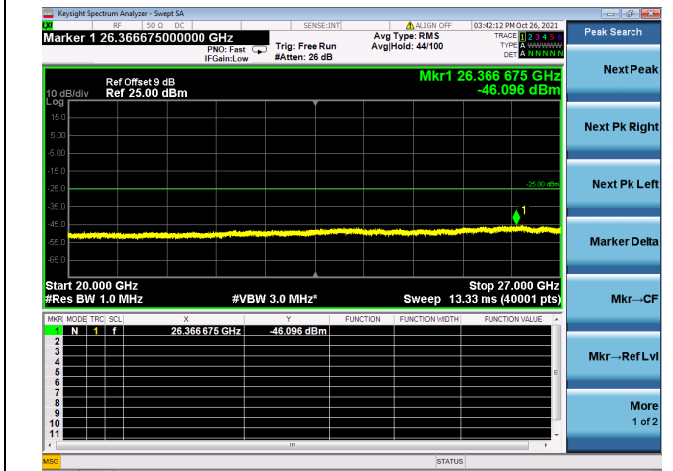

Mid CH/QPSK/FULL RB

Mid CH/QPSK/FULL RB

High CH/QPSK/1RB0 and 1RB74

High CH/QPSK/1RB0 and 1RB74

High CH/QPSK/1RB74 and 1RB0

High CH/QPSK/1RB74 and 1RB0

High CH/QPSK/FULL RB

High CH/QPSK/FULL RB

LTE CA\_41C CSE

Channel Bandwidth: 15MHz+20MHz

LOW CH/QPSK/1RB0 and 1RB99

LOW CH/QPSK/1RB0 and 1RB99

LOW CH/QPSK/1RB74 and 1RB0

LOW CH/QPSK/1RB74 and 1RB0

LOW CH/QPSK/FULL RB

LOW CH/QPSK/FULL RB