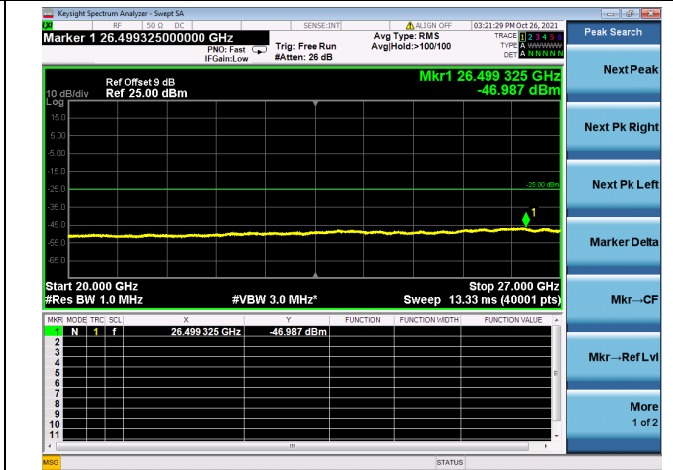

Mid CH/QPSK/1RB0 and 1RB49

Mid CH/QPSK/1RB0 and 1RB49

Mid CH/QPSK/1RB99 and 1RB0

Mid CH/QPSK/1RB99 and 1RB0

Mid CH/QPSK/FULL RB

Mid CH/QPSK/FULL RB

High CH/QPSK/1RB0 and 1RB49

High CH/QPSK/1RB0 and 1RB49

High CH/QPSK/1RB99 and 1RB0

High CH/QPSK/1RB99 and 1RB0

High CH/QPSK/FULL RB

High CH/QPSK/FULL RB

LTE CA\_41C CSE

Channel Bandwidth: 20MHz+15MHz

LOW CH/QPSK/1RB0 and 1RB74

LOW CH/QPSK/1RB0 and 1RB74