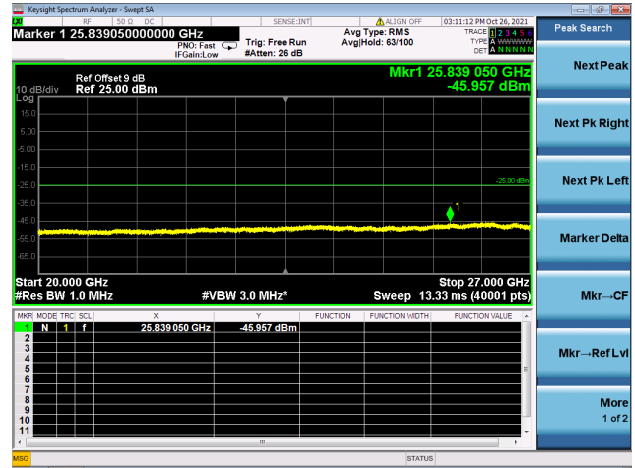

Mid CH/QPSK/FULL RB

Mid CH/QPSK/FULL RB

High CH/QPSK/1RB0 and 1RB24

High CH/QPSK/1RB0 and 1RB24

High CH/QPSK/1RB99 and 1RB0

High CH/QPSK/1RB99 and 1RB0

High CH/QPSK/FULL RB

High CH/QPSK/FULL RB

LTE CA\_41C CSE

Channel Bandwidth: 20MHz+10MHz

LOW CH/QPSK/1RB0 and 1RB49

LOW CH/QPSK/1RB0 and 1RB49

LOW CH/QPSK/1RB99 and 1RB0

LOW CH/QPSK/1RB99 and 1RB0

LOW CH/QPSK/FULL RB

LOW CH/QPSK/FULL RB