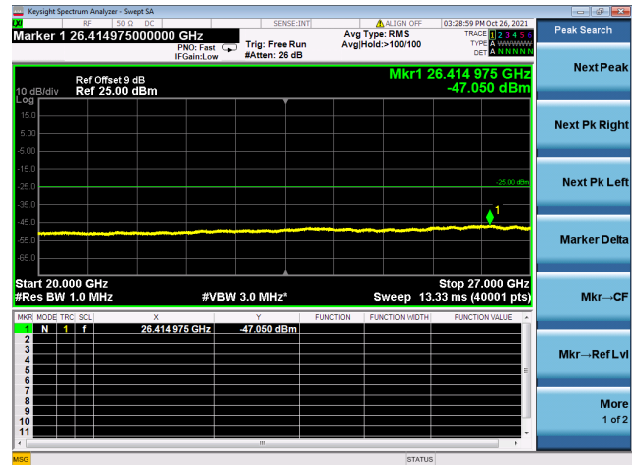

LOW CH/QPSK/1RB74 and 1RB0