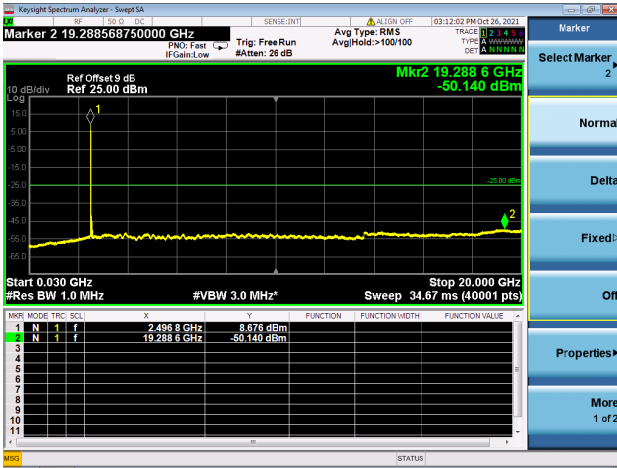

Mid CH/QPSK/FULL RB

Mid CH/QPSK/FULL RB

High CH/QPSK/1RB0 and 1RB24

High CH/QPSK/1RB0 and 1RB24

High CH/QPSK/1RB99 and 1RB0

High CH/QPSK/1RB99 and 1RB0

High CH/QPSK/FULL RB

High CH/QPSK/FULL RB

LTE CA\_41C CSE

Channel Bandwidth: 20MHz+10MHz

LOW CH/QPSK/1RB0 and 1RB49

LOW CH/QPSK/1RB0 and 1RB49

LOW CH/QPSK/1RB99 and 1RB0

LOW CH/QPSK/1RB99 and 1RB0

LOW CH/QPSK/FULL RB

LOW CH/QPSK/FULL RB