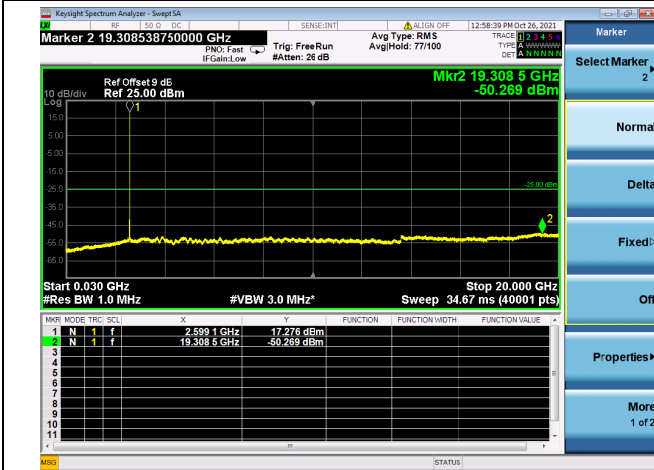

High CH/QPSK/1RB74 and 1RB0

High CH/QPSK/1RB74 and 1RB0

High CH/QPSK/FULL RB

High CH/QPSK/FULL RB

LTE CA\_41C CSE

Channel Bandwidth: 20MHz+5MHz

LOW CH/QPSK/1RB0 and 1RB24

LOW CH/QPSK/1RB0 and 1RB24

LOW CH/QPSK/1RB99 and 1RB0

LOW CH/QPSK/1RB99 and 1RB0

LOW CH/QPSK/FULL RB

LOW CH/QPSK/FULL RB

Mid CH/QPSK/1RB0 and 1RB24

Mid CH/QPSK/1RB0 and 1RB24

Mid CH/QPSK/1RB99 and 1RB0

Mid CH/QPSK/1RB99 and 1RB0