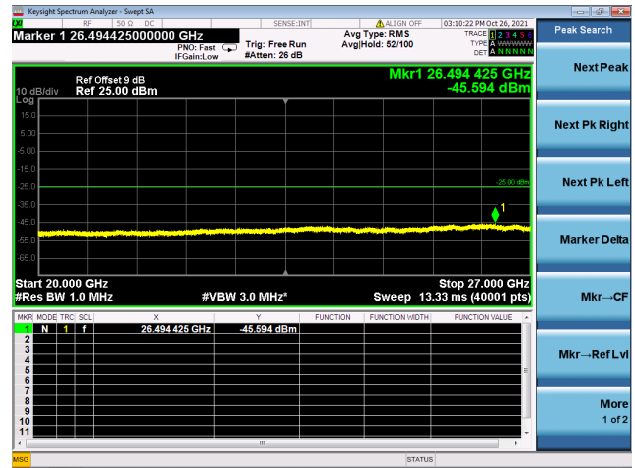

LTE CA\_41C CSE

Channel Bandwidth: 20MHz+10MHz

LOW CH/QPSK/1RB0 and 1RB49

LOW CH/QPSK/1RB0 and 1RB49

LOW CH/QPSK/1RB99 and 1RB0

LOW CH/QPSK/1RB99 and 1RB0

LOW CH/QPSK/FULL RB

LOW CH/QPSK/FULL RB