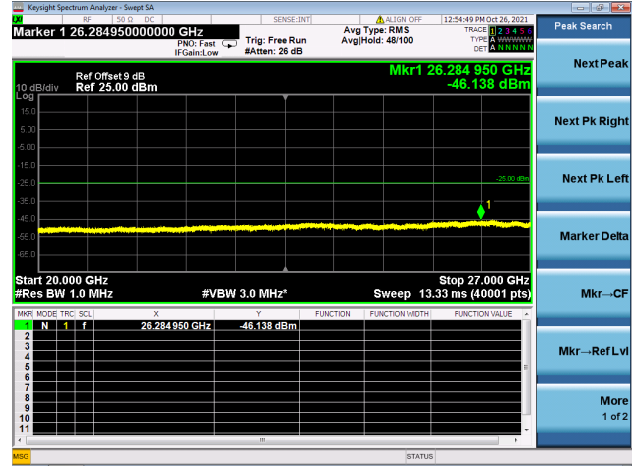

High CH/QPSK/1RB74 and 1RB0

High CH/QPSK/1RB74 and 1RB0

High CH/QPSK/FULL RB

High CH/QPSK/FULL RB

LTE CA\_41C CSE

Channel Bandwidth: 20MHz+5MHz

LOW CH/QPSK/1RB0 and 1RB24

LOW CH/QPSK/1RB0 and 1RB24