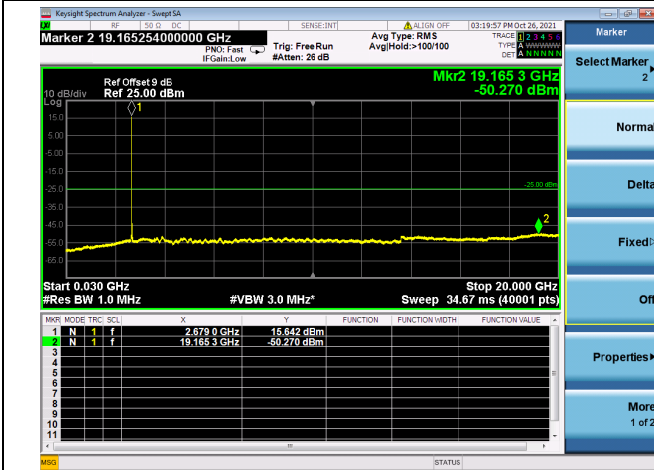

Mid CH/QPSK/1RB0 and 1RB49

Mid CH/QPSK/1RB0 and 1RB49

Mid CH/QPSK/1RB99 and 1RB0

Mid CH/QPSK/1RB99 and 1RB0

Mid CH/QPSK/FULL RB

Mid CH/QPSK/FULL RB

High CH/QPSK/1RB0 and 1RB49

High CH/QPSK/1RB0 and 1RB49

High CH/QPSK/1RB99 and 1RB0

High CH/QPSK/1RB99 and 1RB0

High CH/QPSK/FULL RB

High CH/QPSK/FULL RB

LTE CA\_41C CSE

Channel Bandwidth: 20MHz+15MHz

LOW CH/QPSK/1RB0 and 1RB74

LOW CH/QPSK/1RB0 and 1RB74