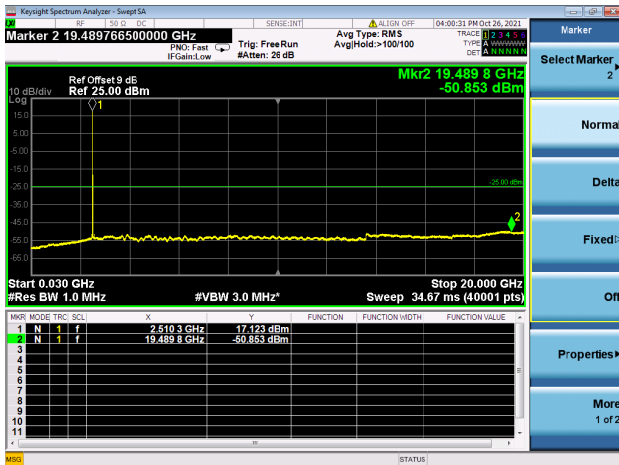

LTE CA\_41C CSE

Channel Bandwidth: 15MHz+20MHz

LOW CH/QPSK/1RB0 and 1RB99

LOW CH/QPSK/1RB0 and 1RB99

LOW CH/QPSK/1RB74 and 1RB0

LOW CH/QPSK/1RB74 and 1RB0

LOW CH/QPSK/FULL RB

LOW CH/QPSK/FULL RB