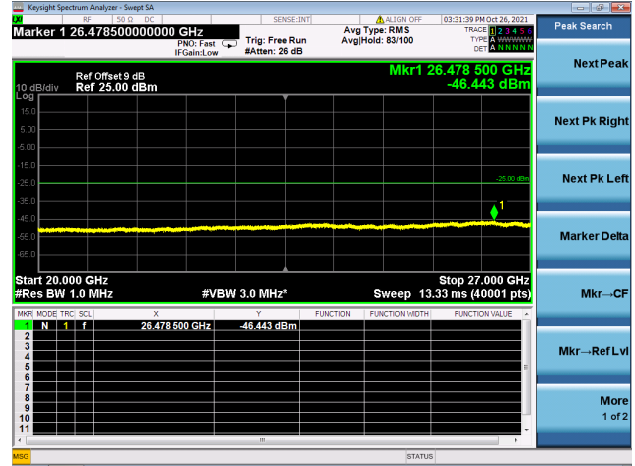

High CH/QPSK/1RB74 and 1RB0

High CH/QPSK/1RB74 and 1RB0

High CH/QPSK/FULL RB

High CH/QPSK/FULL RB

LTE CA\_41C CSE

Channel Bandwidth: 15MHz+15MHz

LOW CH/QPSK/1RB0 and 1RB74

LOW CH/QPSK/1RB0 and 1RB74