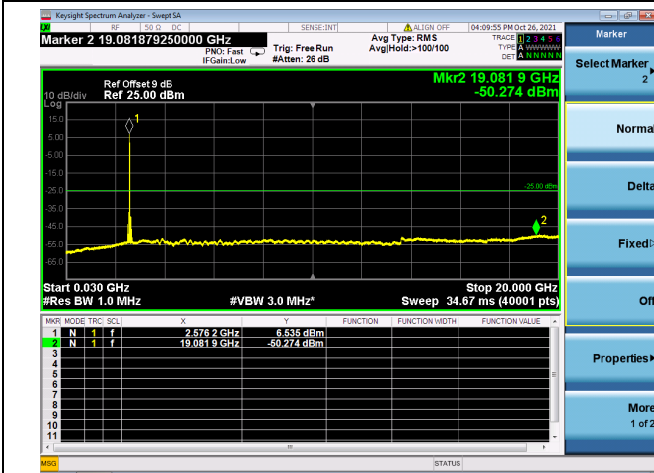

Mid CH/QPSK/1RB0 and 1RB99