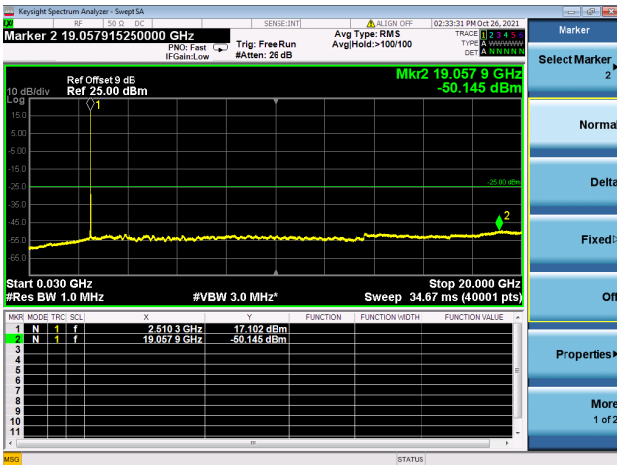

LTE CA\_41C CSE

Channel Bandwidth: 15MHz+10MHz

LOW CH/QPSK/1RB0 and 1RB49

LOW CH/QPSK/1RB0 and 1RB49

LOW CH/QPSK/1RB74 and 1RB0

LOW CH/QPSK/1RB74 and 1RB0

LOW CH/QPSK/FULL RB

LOW CH/QPSK/FULL RB

Mid CH/QPSK/1RB0 and 1RB49

Mid CH/QPSK/1RB0 and 1RB49

Mid CH/QPSK/1RB74 and 1RB0

Mid CH/QPSK/1RB74 and 1RB0

Mid CH/QPSK/FULL RB

Mid CH/QPSK/FULL RB

High CH/QPSK/1RB0 and 1RB49

High CH/QPSK/1RB0 and 1RB49

High CH/QPSK/1RB74 and 1RB0

High CH/QPSK/1RB74 and 1RB0

High CH/QPSK/FULL RB

High CH/QPSK/FULL RB

LTE CA\_41C CSE

Channel Bandwidth: 15MHz+15MHz

LOW CH/QPSK/1RB0 and 1RB74

LOW CH/QPSK/1RB0 and 1RB74