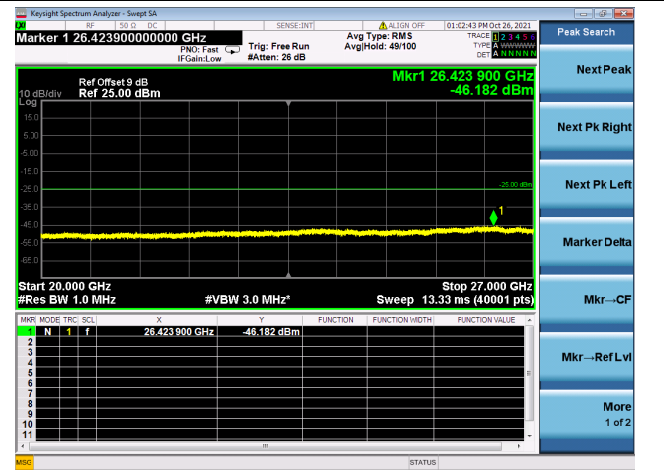

Mid CH/QPSK/FULL RB

Mid CH/QPSK/FULL RB

High CH/QPSK/1RB0 and 1RB24

High CH/QPSK/1RB0 and 1RB24

High CH/QPSK/1RB99 and 1RB0

High CH/QPSK/1RB99 and 1RB0

High CH/QPSK/FULL RB

High CH/QPSK/FULL RB

LTE CA\_41C CSE

Channel Bandwidth: 20MHz+10MHz

LOW CH/QPSK/1RB0 and 1RB49

LOW CH/QPSK/1RB0 and 1RB49

LOW CH/QPSK/1RB99 and 1RB0

LOW CH/QPSK/1RB99 and 1RB0

LOW CH/QPSK/FULL RB

LOW CH/QPSK/FULL RB