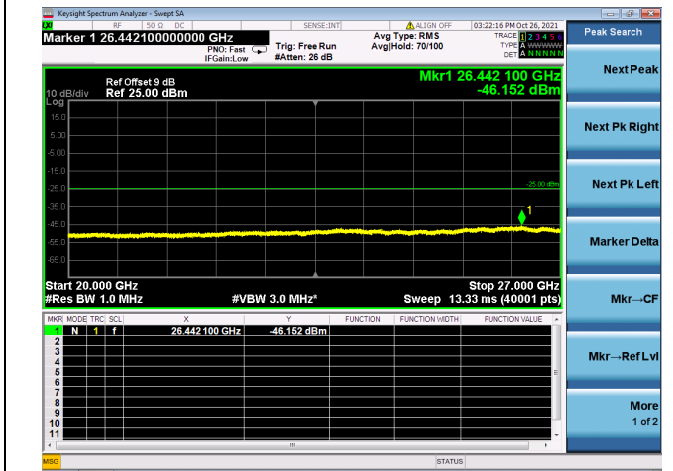

Mid CH/QPSK/1RB0 and 1RB49

Mid CH/QPSK/1RB0 and 1RB49

Mid CH/QPSK/1RB99 and 1RB0

Mid CH/QPSK/1RB99 and 1RB0

Mid CH/QPSK/FULL RB

Mid CH/QPSK/FULL RB

High CH/QPSK/1RB0 and 1RB49

High CH/QPSK/1RB0 and 1RB49

High CH/QPSK/1RB99 and 1RB0

High CH/QPSK/1RB99 and 1RB0

High CH/QPSK/FULL RB

High CH/QPSK/FULL RB

LTE CA\_41C CSE

Channel Bandwidth: 20MHz+15MHz

LOW CH/QPSK/1RB0 and 1RB74

LOW CH/QPSK/1RB0 and 1RB74