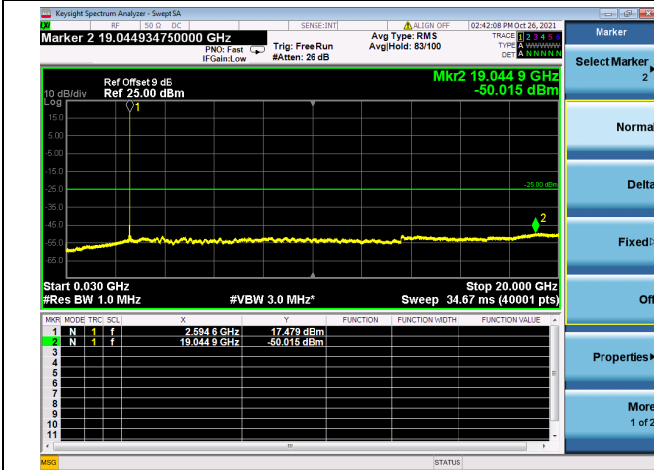

Mid CH/QPSK/1RB74 and 1RB0