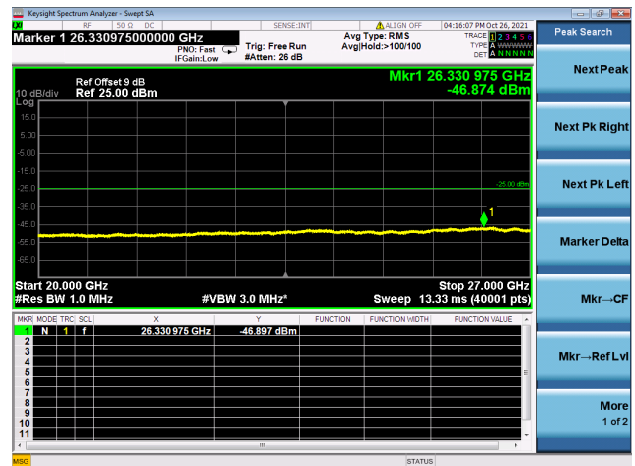

High CH/QPSK/1RB74 and 1RB0

High CH/QPSK/1RB74 and 1RB0

High CH/QPSK/FULL RB

High CH/QPSK/FULL RB

LTE CA\_41C CSE

Channel Bandwidth: 20MHz+5MHz

LOW CH/QPSK/1RB0 and 1RB24

LOW CH/QPSK/1RB0 and 1RB24