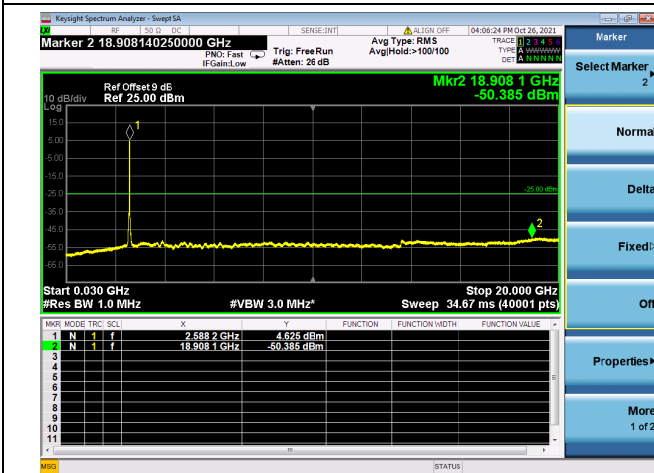

Mid CH/QPSK/1RB0 and 1RB99

Mid CH/QPSK/1RB0 and 1RB99

Mid CH/QPSK/1RB74 and 1RB0

Mid CH/QPSK/1RB74 and 1RB0

Mid CH/QPSK/FULL RB

Mid CH/QPSK/FULL RB

High CH/QPSK/1RB0 and 1RB99

High CH/QPSK/1RB0 and 1RB99

High CH/QPSK/1RB74 and 1RB0

High CH/QPSK/1RB74 and 1RB0

High CH/QPSK/FULL RB

High CH/QPSK/FULL RB

LTE CA\_41C CSE

Channel Bandwidth: 20MHz+5MHz

LOW CH/QPSK/1RB0 and 1RB24

LOW CH/QPSK/1RB0 and 1RB24