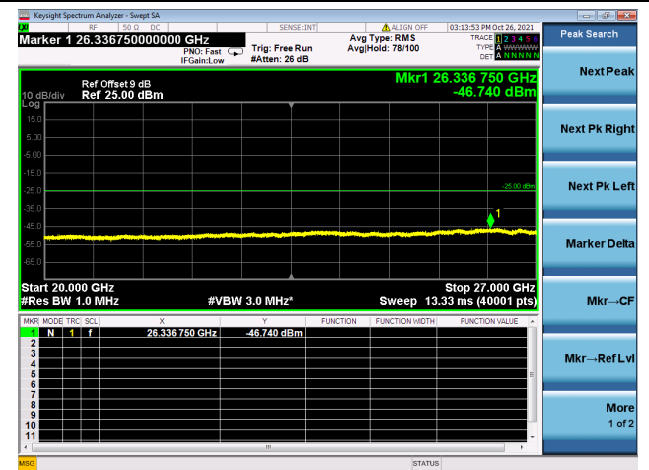

Mid CH/QPSK/1RB0 and 1RB49

Mid CH/QPSK/1RB0 and 1RB49

Mid CH/QPSK/1RB99 and 1RB0

Mid CH/QPSK/1RB99 and 1RB0

Mid CH/QPSK/FULL RB

Mid CH/QPSK/FULL RB

High CH/QPSK/1RB0 and 1RB49

High CH/QPSK/1RB0 and 1RB49

High CH/QPSK/1RB99 and 1RB0

High CH/QPSK/1RB99 and 1RB0

High CH/QPSK/FULL RB

High CH/QPSK/FULL RB

LTE CA\_41C CSE

Channel Bandwidth: 20MHz+15MHz

LOW CH/QPSK/1RB0 and 1RB74

LOW CH/QPSK/1RB0 and 1RB74