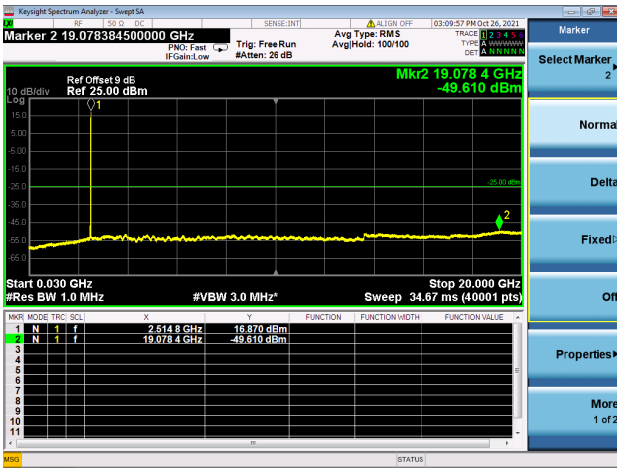

LTE CA\_41C CSE

Channel Bandwidth: 20MHz+10MHz

LOW CH/QPSK/1RB0 and 1RB49

LOW CH/QPSK/1RB0 and 1RB49

LOW CH/QPSK/1RB99 and 1RB0

LOW CH/QPSK/1RB99 and 1RB0

LOW CH/QPSK/FULL RB

LOW CH/QPSK/FULL RB