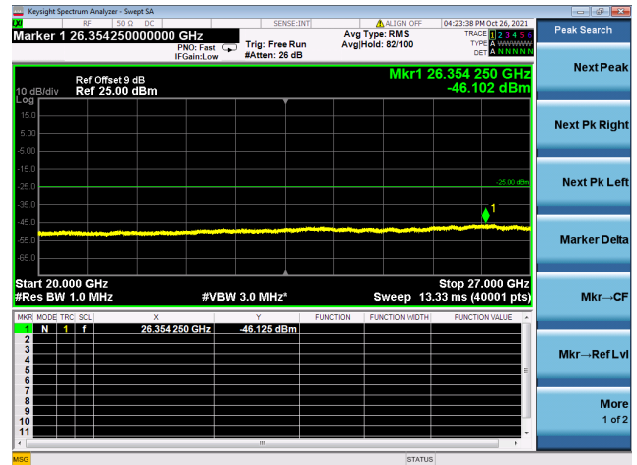

LOW CH/QPSK/1RB99 and 1RB0