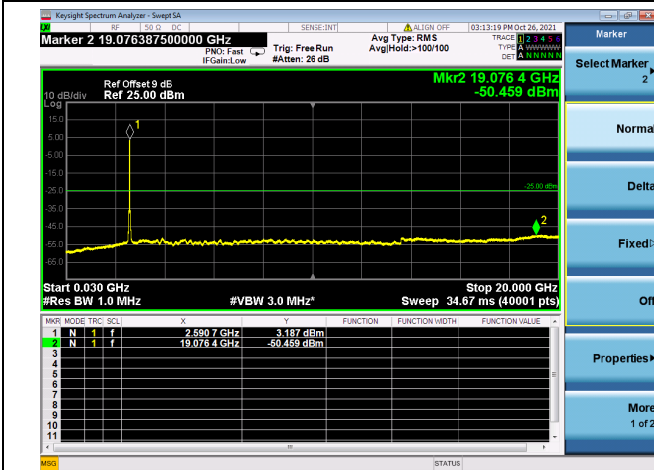

Mid CH/QPSK/1RB0 and 1RB49

Mid CH/QPSK/1RB0 and 1RB49

Mid CH/QPSK/1RB99 and 1RB0

Mid CH/QPSK/1RB99 and 1RB0

Mid CH/QPSK/FULL RB

Mid CH/QPSK/FULL RB

High CH/QPSK/1RB0 and 1RB49

High CH/QPSK/1RB0 and 1RB49

High CH/QPSK/1RB99 and 1RB0

High CH/QPSK/1RB99 and 1RB0

High CH/QPSK/FULL RB

High CH/QPSK/FULL RB

LTE CA\_41C CSE

Channel Bandwidth: 20MHz+15MHz

LOW CH/QPSK/1RB0 and 1RB74

LOW CH/QPSK/1RB0 and 1RB74