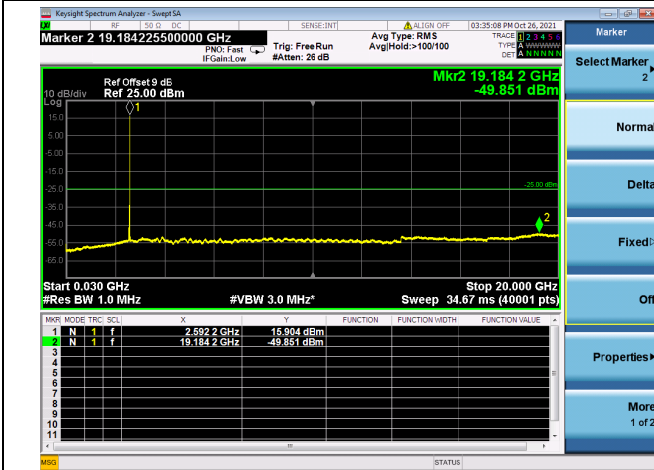

High CH/QPSK/1RB74 and 1RB0

High CH/QPSK/1RB74 and 1RB0

High CH/QPSK/FULL RB

High CH/QPSK/FULL RB

LTE CA\_41C CSE

Channel Bandwidth: 15MHz+15MHz

LOW CH/QPSK/1RB0 and 1RB74

LOW CH/QPSK/1RB0 and 1RB74

LOW CH/QPSK/1RB74 and 1RB0

LOW CH/QPSK/1RB74 and 1RB0

LOW CH/QPSK/FULL RB

LOW CH/QPSK/FULL RB

Mid CH/QPSK/1RB0 and 1RB74

Mid CH/QPSK/1RB0 and 1RB74

Mid CH/QPSK/1RB74 and 1RB0

Mid CH/QPSK/1RB74 and 1RB0