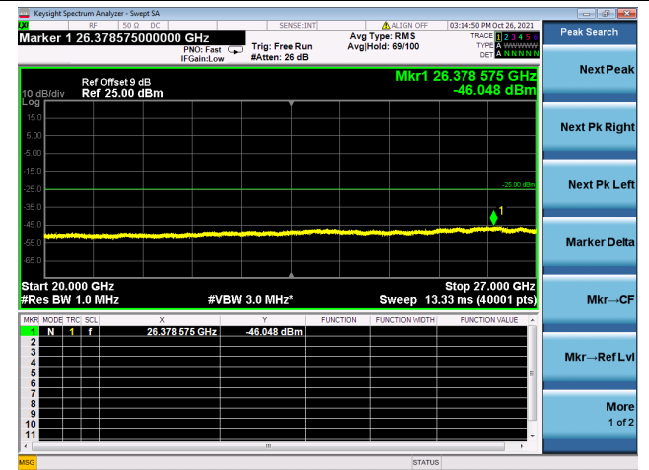

Mid CH/QPSK/1RB0 and 1RB49

Mid CH/QPSK/1RB0 and 1RB49

Mid CH/QPSK/1RB99 and 1RB0

Mid CH/QPSK/1RB99 and 1RB0

Mid CH/QPSK/FULL RB

Mid CH/QPSK/FULL RB

High CH/QPSK/1RB0 and 1RB49

High CH/QPSK/1RB0 and 1RB49

High CH/QPSK/1RB99 and 1RB0

High CH/QPSK/1RB99 and 1RB0

High CH/QPSK/FULL RB

High CH/QPSK/FULL RB

LTE CA\_41C CSE

Channel Bandwidth: 20MHz+15MHz

LOW CH/QPSK/1RB0 and 1RB74

LOW CH/QPSK/1RB0 and 1RB74