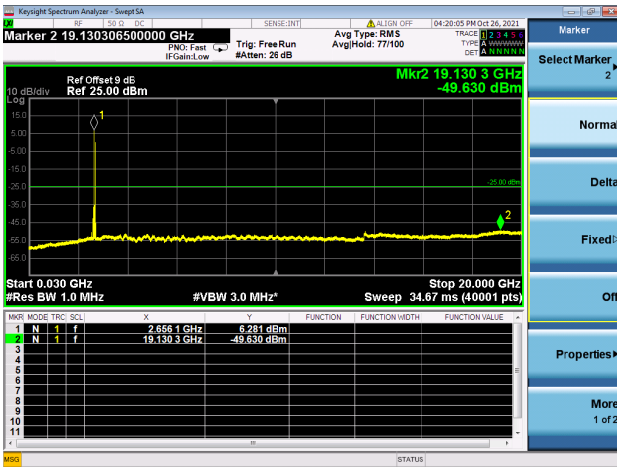

Mid CH/QPSK/1RB0 and 1RB99

Mid CH/QPSK/1RB0 and 1RB99

Mid CH/QPSK/1RB74 and 1RB0

Mid CH/QPSK/1RB74 and 1RB0

Mid CH/QPSK/FULL RB

Mid CH/QPSK/FULL RB

High CH/QPSK/1RB0 and 1RB99

High CH/QPSK/1RB0 and 1RB99

High CH/QPSK/1RB74 and 1RB0

High CH/QPSK/1RB74 and 1RB0

High CH/QPSK/FULL RB

High CH/QPSK/FULL RB

LTE CA\_41C CSE

Channel Bandwidth: 20MHz+5MHz

LOW CH/QPSK/1RB0 and 1RB24

LOW CH/QPSK/1RB0 and 1RB24