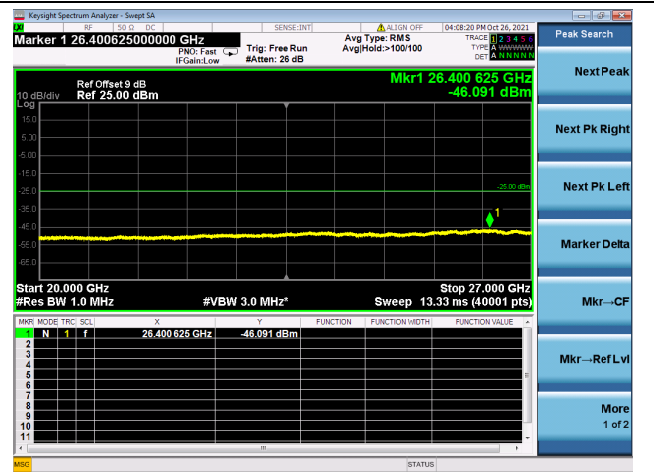

LTE CA\_41C CSE

Channel Bandwidth: 15MHz+20MHz

LOW CH/QPSK/1RB0 and 1RB99

LOW CH/QPSK/1RB0 and 1RB99

LOW CH/QPSK/1RB74 and 1RB0

LOW CH/QPSK/1RB74 and 1RB0

LOW CH/QPSK/FULL RB

LOW CH/QPSK/FULL RB

Mid CH/QPSK/1RB0 and 1RB99

Mid CH/QPSK/1RB0 and 1RB99

Mid CH/QPSK/1RB74 and 1RB0

Mid CH/QPSK/1RB74 and 1RB0

Mid CH/QPSK/FULL RB

Mid CH/QPSK/FULL RB

High CH/QPSK/1RB0 and 1RB99

High CH/QPSK/1RB0 and 1RB99

High CH/QPSK/1RB74 and 1RB0

High CH/QPSK/1RB74 and 1RB0

High CH/QPSK/FULL RB

High CH/QPSK/FULL RB

LTE CA\_41C CSE

Channel Bandwidth: 20MHz+5MHz

LOW CH/QPSK/1RB0 and 1RB24

LOW CH/QPSK/1RB0 and 1RB24