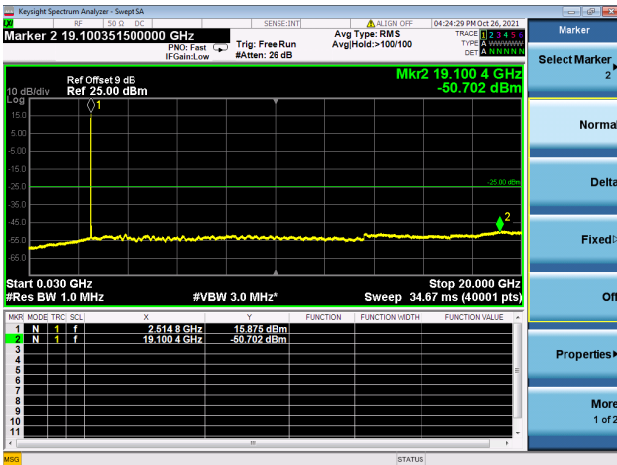

LOW CH/QPSK/1RB99 and 1RB0