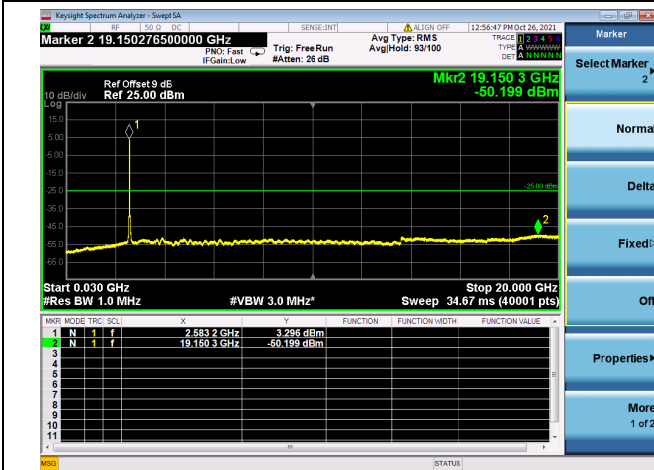

Mid CH/QPSK/FULL RB