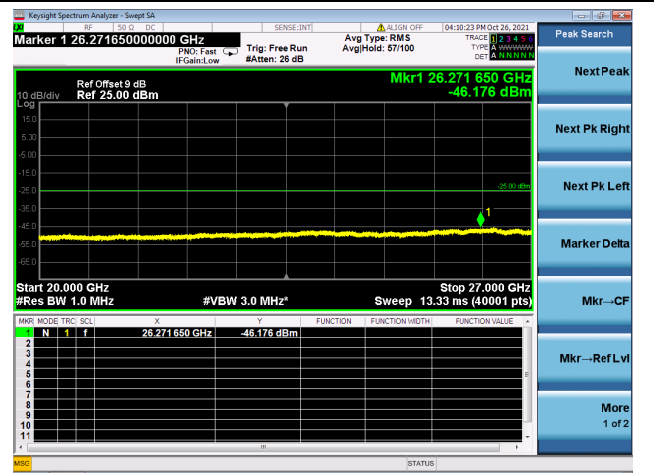

Mid CH/QPSK/1RB0 and 1RB99