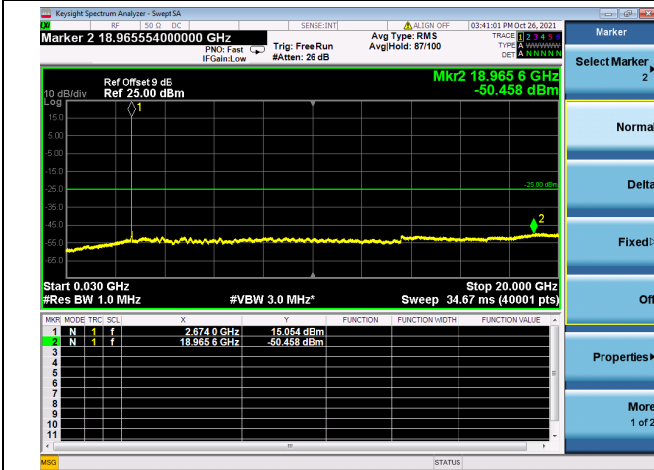

Mid CH/QPSK/FULL RB

Mid CH/QPSK/FULL RB

High CH/QPSK/1RB0 and 1RB74

High CH/QPSK/1RB0 and 1RB74

High CH/QPSK/1RB74 and 1RB0

High CH/QPSK/1RB74 and 1RB0

High CH/QPSK/FULL RB

High CH/QPSK/FULL RB

LTE CA\_41C CSE

Channel Bandwidth: 15MHz+20MHz

LOW CH/QPSK/1RB0 and 1RB99

LOW CH/QPSK/1RB0 and 1RB99

LOW CH/QPSK/1RB74 and 1RB0

LOW CH/QPSK/1RB74 and 1RB0

LOW CH/QPSK/FULL RB

LOW CH/QPSK/FULL RB