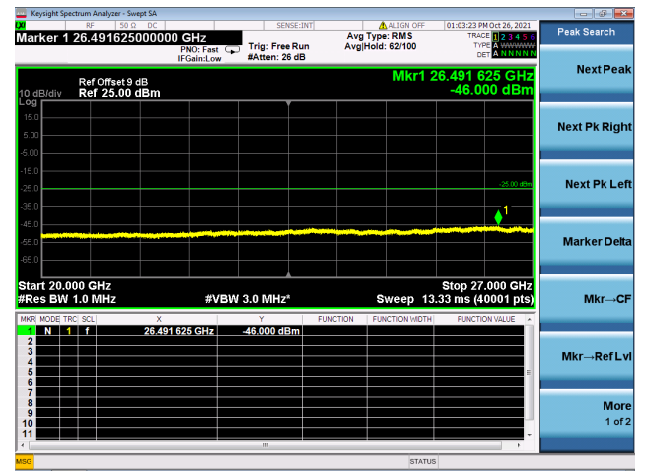

Mid CH/QPSK/FULL RB

Mid CH/QPSK/FULL RB

High CH/QPSK/1RB0 and 1RB24

High CH/QPSK/1RB0 and 1RB24

High CH/QPSK/1RB99 and 1RB0

High CH/QPSK/1RB99 and 1RB0

High CH/QPSK/FULL RB

High CH/QPSK/FULL RB

LTE CA\_41C CSE

Channel Bandwidth: 20MHz+10MHz

LOW CH/QPSK/1RB0 and 1RB49

LOW CH/QPSK/1RB0 and 1RB49

LOW CH/QPSK/1RB99 and 1RB0

LOW CH/QPSK/1RB99 and 1RB0

LOW CH/QPSK/FULL RB

LOW CH/QPSK/FULL RB