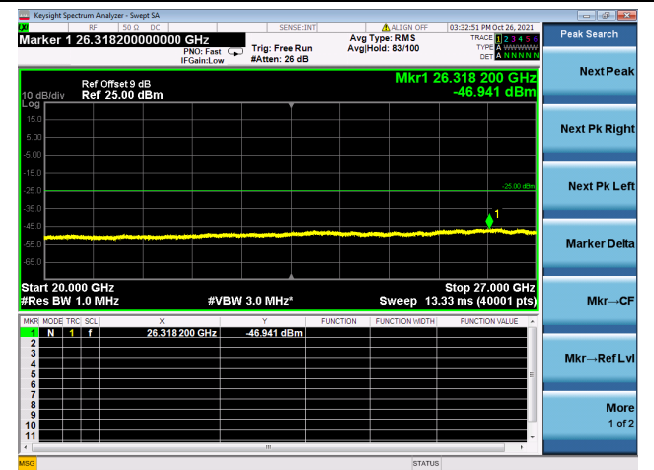

Mid CH/QPSK/FULL RB