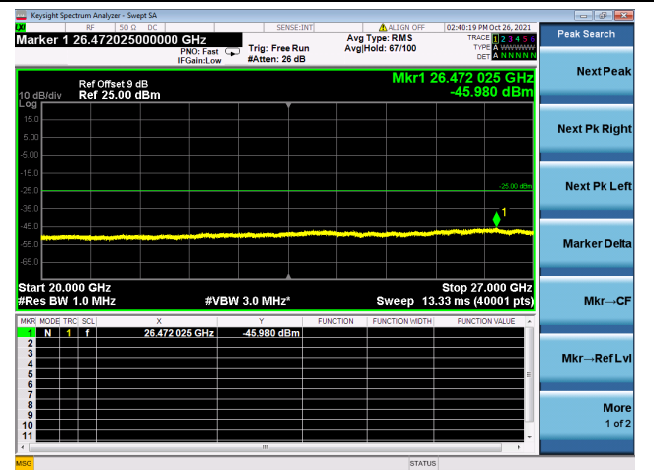

LTE CA\_41C CSE

Channel Bandwidth: 15MHz+10MHz

LOW CH/QPSK/1RB0 and 1RB49

LOW CH/QPSK/1RB0 and 1RB49

LOW CH/QPSK/1RB74 and 1RB0

LOW CH/QPSK/1RB74 and 1RB0

LOW CH/QPSK/FULL RB

LOW CH/QPSK/FULL RB

Mid CH/QPSK/1RB0 and 1RB49

Mid CH/QPSK/1RB0 and 1RB49

Mid CH/QPSK/1RB74 and 1RB0

Mid CH/QPSK/1RB74 and 1RB0

Mid CH/QPSK/FULL RB

Mid CH/QPSK/FULL RB

High CH/QPSK/1RB0 and 1RB49

High CH/QPSK/1RB0 and 1RB49

High CH/QPSK/1RB74 and 1RB0

High CH/QPSK/1RB74 and 1RB0

High CH/QPSK/FULL RB

High CH/QPSK/FULL RB

LTE CA\_41C CSE

Channel Bandwidth: 15MHz+15MHz

LOW CH/QPSK/1RB0 and 1RB74

LOW CH/QPSK/1RB0 and 1RB74