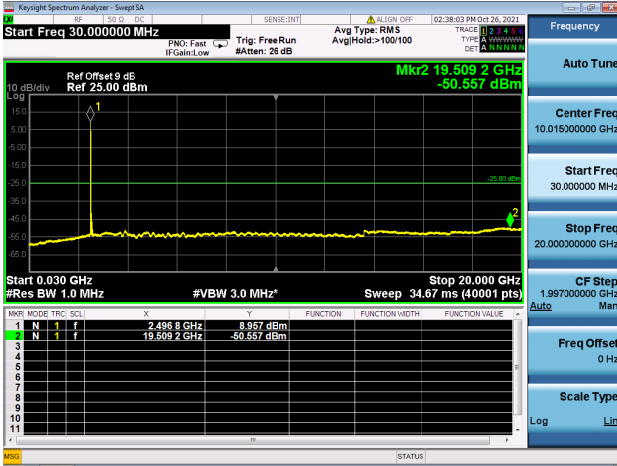

LTE CA\_41C CSE

Channel Bandwidth: 15MHz+10MHz

LOW CH/QPSK/1RB0 and 1RB49

LOW CH/QPSK/1RB0 and 1RB49

LOW CH/QPSK/1RB74 and 1RB0

LOW CH/QPSK/1RB74 and 1RB0

LOW CH/QPSK/FULL RB

LOW CH/QPSK/FULL RB

High CH/QPSK/1RB74 and 1RB0

High CH/QPSK/1RB74 and 1RB0

High CH/QPSK/FULL RB

High CH/QPSK/FULL RB

LTE CA\_41C CSE

Channel Bandwidth: 15MHz+15MHz

LOW CH/QPSK/1RB0 and 1RB74

LOW CH/QPSK/1RB0 and 1RB74