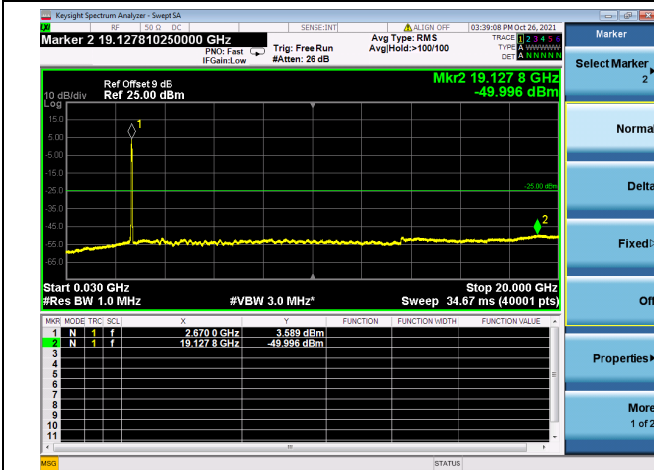

Mid CH/QPSK/FULL RB

Mid CH/QPSK/FULL RB

High CH/QPSK/1RB0 and 1RB74

High CH/QPSK/1RB0 and 1RB74

High CH/QPSK/1RB74 and 1RB0

High CH/QPSK/1RB74 and 1RB0

High CH/QPSK/FULL RB

High CH/QPSK/FULL RB

LTE CA\_41C CSE

Channel Bandwidth: 15MHz+20MHz

LOW CH/QPSK/1RB0 and 1RB99

LOW CH/QPSK/1RB0 and 1RB99

LOW CH/QPSK/1RB74 and 1RB0

LOW CH/QPSK/1RB74 and 1RB0

LOW CH/QPSK/FULL RB

LOW CH/QPSK/FULL RB