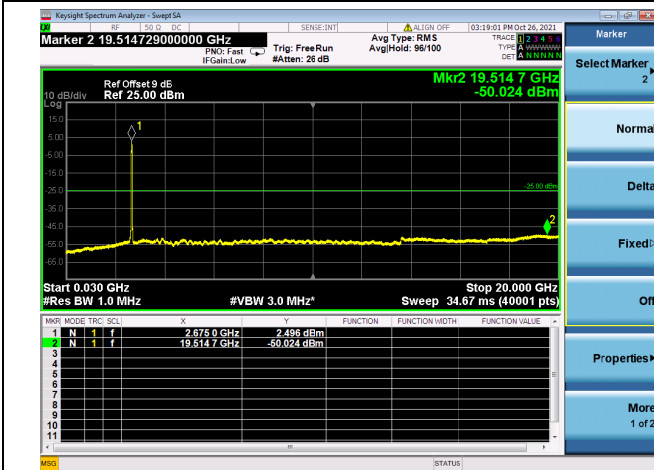

Mid CH/QPSK/1RB0 and 1RB49

Mid CH/QPSK/1RB0 and 1RB49

Mid CH/QPSK/1RB99 and 1RB0

Mid CH/QPSK/1RB99 and 1RB0

Mid CH/QPSK/FULL RB

Mid CH/QPSK/FULL RB

High CH/QPSK/1RB0 and 1RB49

High CH/QPSK/1RB0 and 1RB49

High CH/QPSK/1RB99 and 1RB0

High CH/QPSK/1RB99 and 1RB0

High CH/QPSK/FULL RB

High CH/QPSK/FULL RB

LTE CA\_41C CSE

Channel Bandwidth: 20MHz+15MHz

LOW CH/QPSK/1RB0 and 1RB74

LOW CH/QPSK/1RB0 and 1RB74