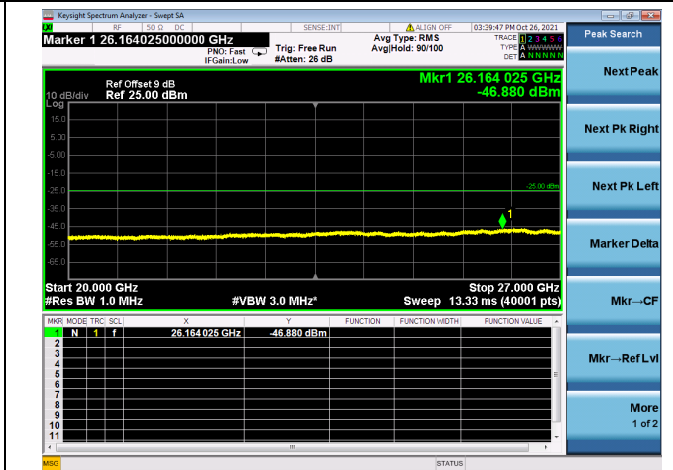

Mid CH/QPSK/FULL RB

Mid CH/QPSK/FULL RB

High CH/QPSK/1RB0 and 1RB74

High CH/QPSK/1RB0 and 1RB74

High CH/QPSK/1RB74 and 1RB0

High CH/QPSK/1RB74 and 1RB0

High CH/QPSK/FULL RB

High CH/QPSK/FULL RB

LTE CA\_41C CSE

Channel Bandwidth: 15MHz+20MHz

LOW CH/QPSK/1RB0 and 1RB99

LOW CH/QPSK/1RB0 and 1RB99

LOW CH/QPSK/1RB74 and 1RB0

LOW CH/QPSK/1RB74 and 1RB0

LOW CH/QPSK/FULL RB

LOW CH/QPSK/FULL RB