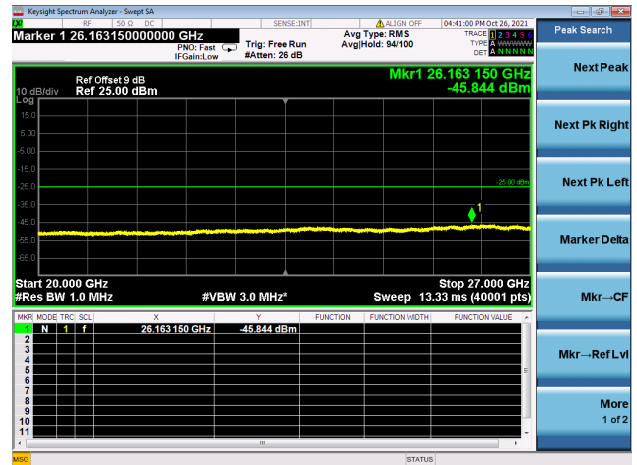

LTE CA\_41C CSE

Channel Bandwidth: 20MHz+20MHz

LOW CH/QPSK/1RB0 and 1RB99

LOW CH/QPSK/1RB0 and 1RB99

LOW CH/QPSK/1RB99 and 1RB0

LOW CH/QPSK/1RB99 and 1RB0

LOW CH/QPSK/FULL RB

LOW CH/QPSK/FULL RB

Mid CH/QPSK/1RB0 and 1RB99

Mid CH/QPSK/1RB0 and 1RB99

Mid CH/QPSK/1RB99 and 1RB0

Mid CH/QPSK/1RB99 and 1RB0

Mid CH/QPSK/FULL RB

Mid CH/QPSK/FULL RB

High CH/QPSK/1RB0 and 1RB99

High CH/QPSK/1RB0 and 1RB99