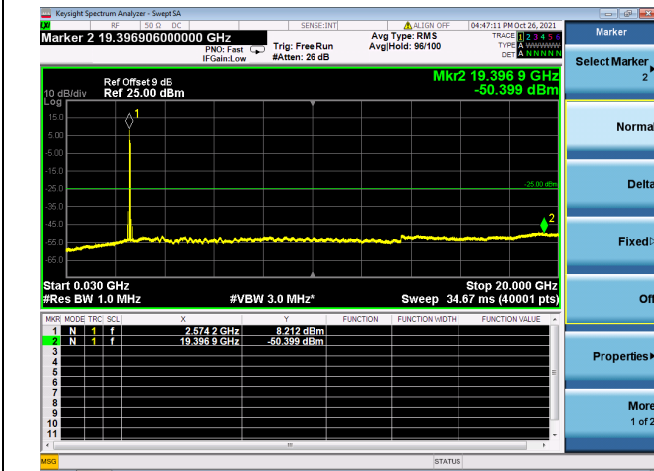

Mid CH/QPSK/1RB0 and 1RB99