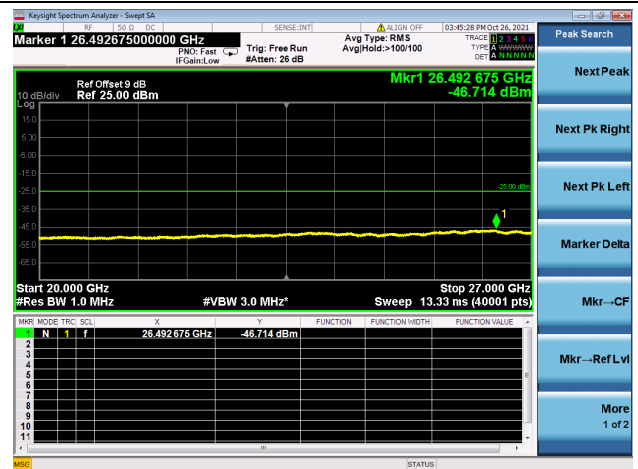

LTE CA\_41C CSE

Channel Bandwidth: 15MHz+20MHz

LOW CH/QPSK/1RB0 and 1RB99

LOW CH/QPSK/1RB0 and 1RB99

LOW CH/QPSK/1RB74 and 1RB0

LOW CH/QPSK/1RB74 and 1RB0

LOW CH/QPSK/FULL RB

LOW CH/QPSK/FULL RB