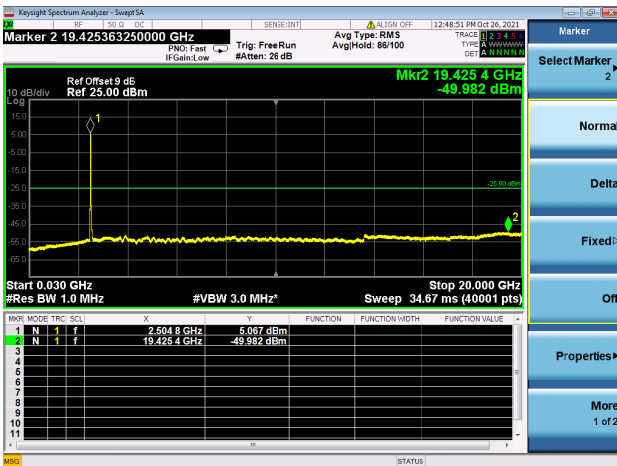

LOW CH/QPSK/FULL RB