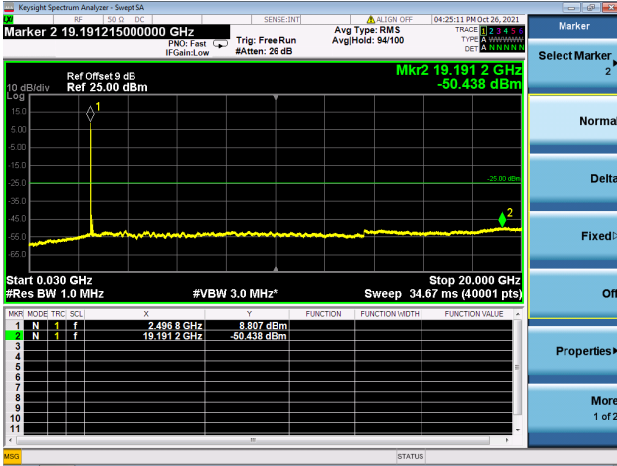

High CH/QPSK/1RB99 and 1RB0

High CH/QPSK/1RB99 and 1RB0

High CH/QPSK/FULL RB

High CH/QPSK/FULL RB

LTE CA\_41C CSE

Channel Bandwidth: 20MHz+15MHz

LOW CH/QPSK/1RB0 and 1RB74

LOW CH/QPSK/1RB0 and 1RB74