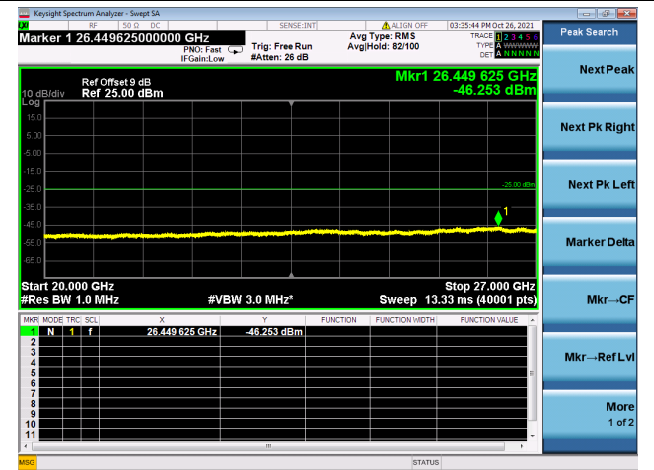

High CH/QPSK/1RB74 and 1RB0

High CH/QPSK/1RB74 and 1RB0

High CH/QPSK/FULL RB

High CH/QPSK/FULL RB

LTE CA\_41C CSE

Channel Bandwidth: 15MHz+15MHz

LOW CH/QPSK/1RB0 and 1RB74

LOW CH/QPSK/1RB0 and 1RB74

LOW CH/QPSK/1RB74 and 1RB0

LOW CH/QPSK/1RB74 and 1RB0

LOW CH/QPSK/FULL RB

LOW CH/QPSK/FULL RB

Mid CH/QPSK/1RB0 and 1RB74

Mid CH/QPSK/1RB0 and 1RB74

Mid CH/QPSK/1RB74 and 1RB0

Mid CH/QPSK/1RB74 and 1RB0