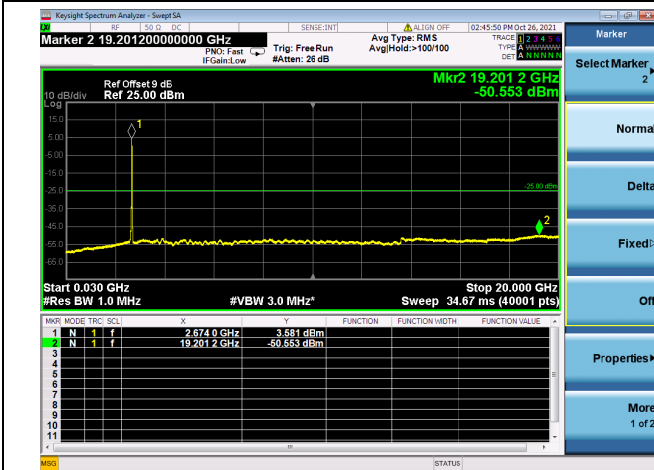

LTE CA\_41C CSE

Channel Bandwidth: 15MHz+10MHz

LOW CH/QPSK/1RB0 and 1RB49

LOW CH/QPSK/1RB0 and 1RB49

LOW CH/QPSK/1RB74 and 1RB0

LOW CH/QPSK/1RB74 and 1RB0

LOW CH/QPSK/FULL RB

LOW CH/QPSK/FULL RB

Mid CH/QPSK/1RB0 and 1RB49

Mid CH/QPSK/1RB0 and 1RB49

Mid CH/QPSK/1RB74 and 1RB0

Mid CH/QPSK/1RB74 and 1RB0

Mid CH/QPSK/FULL RB

Mid CH/QPSK/FULL RB

High CH/QPSK/1RB0 and 1RB49

High CH/QPSK/1RB0 and 1RB49

High CH/QPSK/1RB74 and 1RB0

High CH/QPSK/1RB74 and 1RB0

High CH/QPSK/FULL RB

High CH/QPSK/FULL RB

LTE CA\_41C CSE

Channel Bandwidth: 15MHz+15MHz

LOW CH/QPSK/1RB0 and 1RB74

LOW CH/QPSK/1RB0 and 1RB74