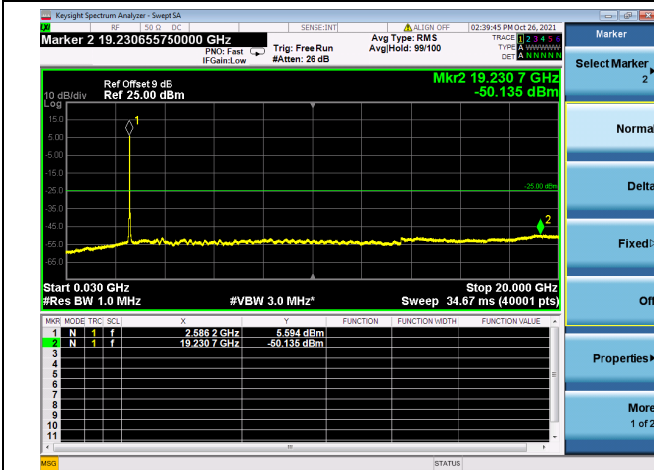

LTE CA\_41C CSE

Channel Bandwidth: 15MHz+10MHz

LOW CH/QPSK/1RB0 and 1RB49

LOW CH/QPSK/1RB0 and 1RB49

LOW CH/QPSK/1RB74 and 1RB0

LOW CH/QPSK/1RB74 and 1RB0

LOW CH/QPSK/FULL RB

LOW CH/QPSK/FULL RB

Mid CH/QPSK/1RB0 and 1RB49

Mid CH/QPSK/1RB0 and 1RB49

Mid CH/QPSK/1RB74 and 1RB0

Mid CH/QPSK/1RB74 and 1RB0

Mid CH/QPSK/FULL RB

Mid CH/QPSK/FULL RB

High CH/QPSK/1RB0 and 1RB49

High CH/QPSK/1RB0 and 1RB49

High CH/QPSK/1RB74 and 1RB0

High CH/QPSK/1RB74 and 1RB0

High CH/QPSK/FULL RB

High CH/QPSK/FULL RB

LTE CA\_41C CSE

Channel Bandwidth: 15MHz+15MHz

LOW CH/QPSK/1RB0 and 1RB74

LOW CH/QPSK/1RB0 and 1RB74