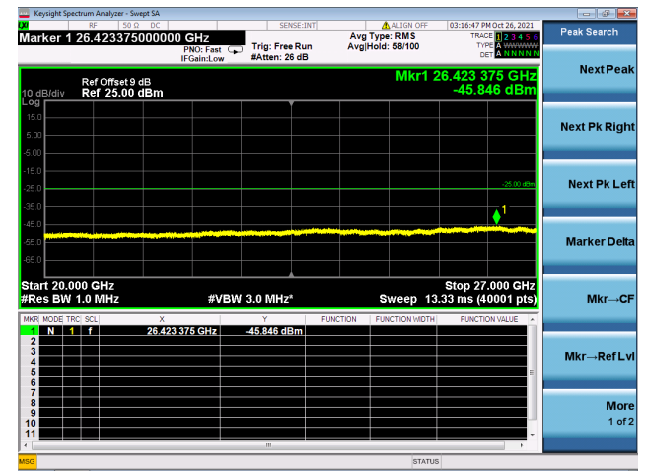

Mid CH/QPSK/1RB0 and 1RB49