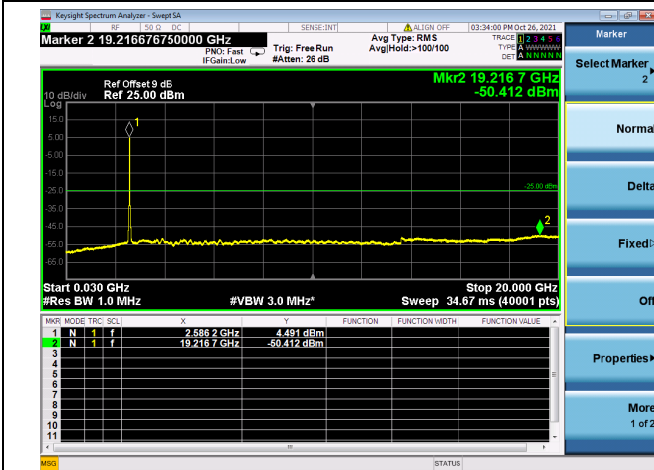

Mid CH/QPSK/FULL RB