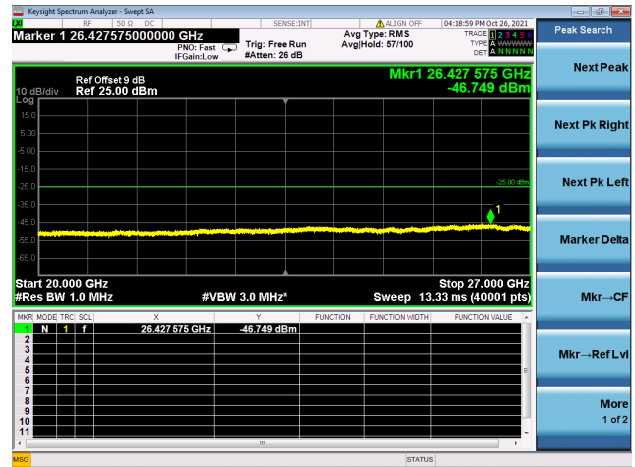

LTE CA\_41C CSE

Channel Bandwidth: 15MHz+20MHz

LOW CH/QPSK/1RB0 and 1RB99

LOW CH/QPSK/1RB0 and 1RB99

LOW CH/QPSK/1RB74 and 1RB0

LOW CH/QPSK/1RB74 and 1RB0

LOW CH/QPSK/FULL RB

LOW CH/QPSK/FULL RB

Mid CH/QPSK/1RB0 and 1RB99

Mid CH/QPSK/1RB0 and 1RB99

Mid CH/QPSK/1RB74 and 1RB0

Mid CH/QPSK/1RB74 and 1RB0

Mid CH/QPSK/FULL RB

Mid CH/QPSK/FULL RB

High CH/QPSK/1RB0 and 1RB99

High CH/QPSK/1RB0 and 1RB99

High CH/QPSK/1RB74 and 1RB0

High CH/QPSK/1RB74 and 1RB0

High CH/QPSK/FULL RB

High CH/QPSK/FULL RB

LTE CA\_41C CSE

Channel Bandwidth: 20MHz+5MHz

LOW CH/QPSK/1RB0 and 1RB24

LOW CH/QPSK/1RB0 and 1RB24