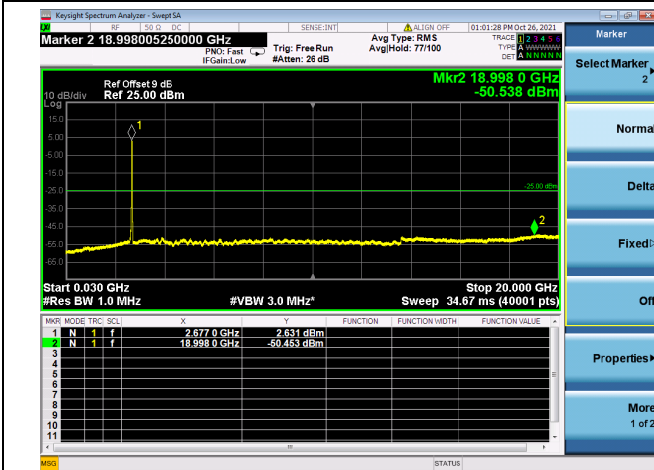

Mid CH/QPSK/FULL RB

Mid CH/QPSK/FULL RB

High CH/QPSK/1RB0 and 1RB24

High CH/QPSK/1RB0 and 1RB24

High CH/QPSK/1RB99 and 1RB0

High CH/QPSK/1RB99 and 1RB0

High CH/QPSK/FULL RB

High CH/QPSK/FULL RB

LTE CA\_41C CSE

Channel Bandwidth: 20MHz+10MHz

LOW CH/QPSK/1RB0 and 1RB49

LOW CH/QPSK/1RB0 and 1RB49

LOW CH/QPSK/1RB99 and 1RB0

LOW CH/QPSK/1RB99 and 1RB0

LOW CH/QPSK/FULL RB

LOW CH/QPSK/FULL RB