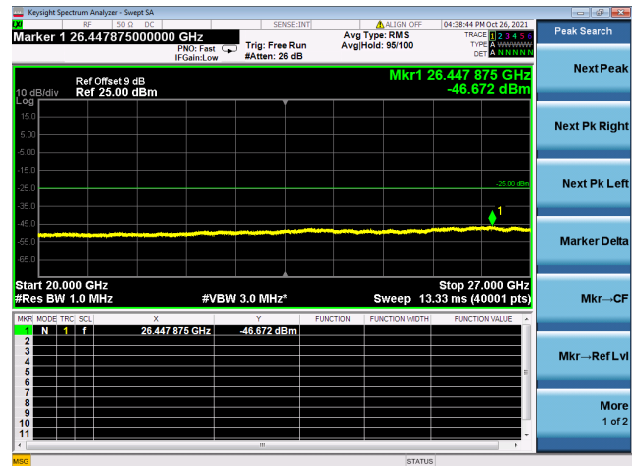

LTE CA\_41C CSE

Channel Bandwidth: 20MHz+20MHz

LOW CH/QPSK/1RB0 and 1RB99

LOW CH/QPSK/1RB0 and 1RB99

LOW CH/QPSK/1RB99 and 1RB0

LOW CH/QPSK/1RB99 and 1RB0

LOW CH/QPSK/FULL RB

LOW CH/QPSK/FULL RB