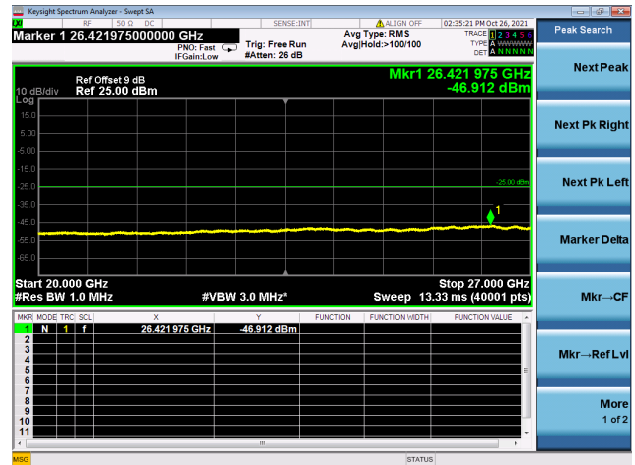

LTE CA\_41C CSE

Channel Bandwidth: 15MHz+10MHz

LOW CH/QPSK/1RB0 and 1RB49

LOW CH/QPSK/1RB0 and 1RB49

LOW CH/QPSK/1RB74 and 1RB0

LOW CH/QPSK/1RB74 and 1RB0

LOW CH/QPSK/FULL RB

LOW CH/QPSK/FULL RB

High CH/QPSK/1RB74 and 1RB0

High CH/QPSK/1RB74 and 1RB0

High CH/QPSK/FULL RB

High CH/QPSK/FULL RB

LTE CA\_41C CSE

Channel Bandwidth: 15MHz+15MHz

LOW CH/QPSK/1RB0 and 1RB74

LOW CH/QPSK/1RB0 and 1RB74