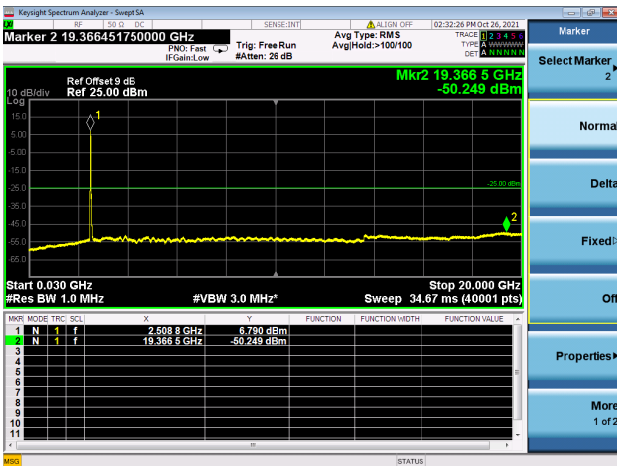

LTE CA\_41C CSE

Channel Bandwidth: 15MHz+10MHz

LOW CH/QPSK/1RB0 and 1RB49

LOW CH/QPSK/1RB0 and 1RB49

LOW CH/QPSK/1RB74 and 1RB0

LOW CH/QPSK/1RB74 and 1RB0

LOW CH/QPSK/FULL RB

LOW CH/QPSK/FULL RB

High CH/QPSK/1RB74 and 1RB0

High CH/QPSK/1RB74 and 1RB0

High CH/QPSK/FULL RB

High CH/QPSK/FULL RB

LTE CA\_41C CSE

Channel Bandwidth: 15MHz+15MHz

LOW CH/QPSK/1RB0 and 1RB74

LOW CH/QPSK/1RB0 and 1RB74