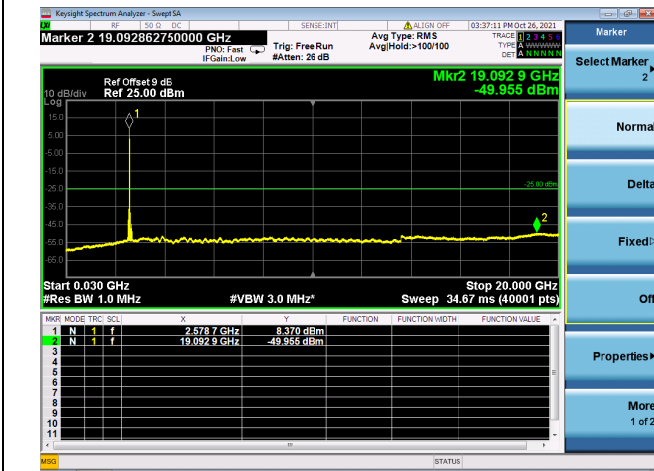

High CH/QPSK/1RB74 and 1RB0

High CH/QPSK/1RB74 and 1RB0

High CH/QPSK/FULL RB

High CH/QPSK/FULL RB

LTE CA\_41C CSE

Channel Bandwidth: 15MHz+15MHz

LOW CH/QPSK/1RB0 and 1RB74

LOW CH/QPSK/1RB0 and 1RB74

LOW CH/QPSK/1RB74 and 1RB0

LOW CH/QPSK/1RB74 and 1RB0

LOW CH/QPSK/FULL RB

LOW CH/QPSK/FULL RB

Mid CH/QPSK/1RB0 and 1RB74

Mid CH/QPSK/1RB0 and 1RB74

Mid CH/QPSK/1RB74 and 1RB0

Mid CH/QPSK/1RB74 and 1RB0