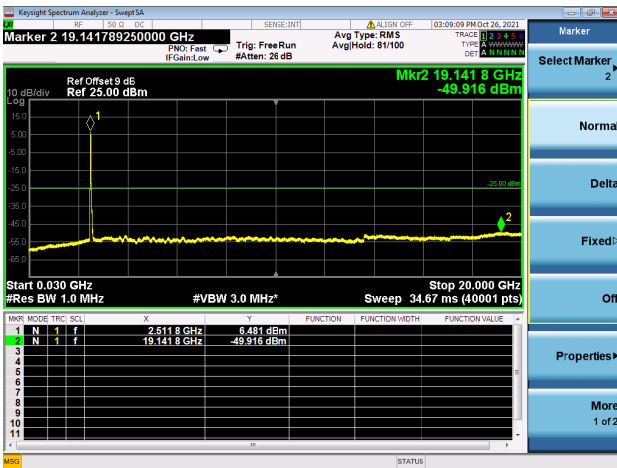

LTE CA\_41C CSE

Channel Bandwidth: 20MHz+10MHz

LOW CH/QPSK/1RB0 and 1RB49

LOW CH/QPSK/1RB0 and 1RB49

LOW CH/QPSK/1RB99 and 1RB0

LOW CH/QPSK/1RB99 and 1RB0

LOW CH/QPSK/FULL RB

LOW CH/QPSK/FULL RB