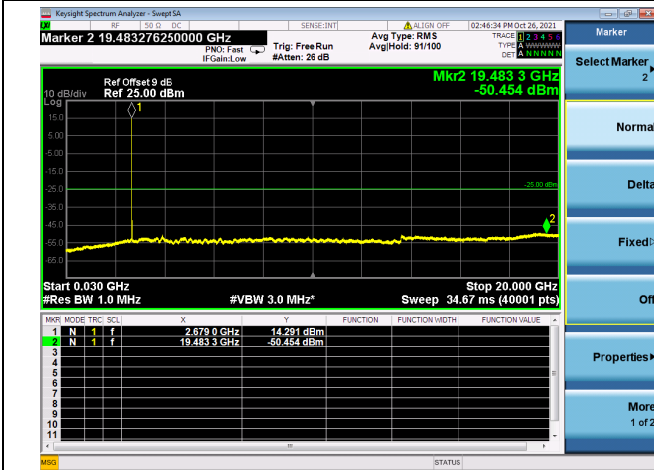

LTE CA\_41C CSE

Channel Bandwidth: 15MHz+10MHz

LOW CH/QPSK/1RB0 and 1RB49

LOW CH/QPSK/1RB0 and 1RB49

LOW CH/QPSK/1RB74 and 1RB0

LOW CH/QPSK/1RB74 and 1RB0

LOW CH/QPSK/FULL RB

LOW CH/QPSK/FULL RB

Mid CH/QPSK/1RB0 and 1RB49

Mid CH/QPSK/1RB0 and 1RB49

Mid CH/QPSK/1RB74 and 1RB0

Mid CH/QPSK/1RB74 and 1RB0

Mid CH/QPSK/FULL RB

Mid CH/QPSK/FULL RB

High CH/QPSK/1RB0 and 1RB49

High CH/QPSK/1RB0 and 1RB49

High CH/QPSK/1RB74 and 1RB0

High CH/QPSK/1RB74 and 1RB0

High CH/QPSK/FULL RB

High CH/QPSK/FULL RB

LTE CA\_41C CSE

Channel Bandwidth: 15MHz+15MHz

LOW CH/QPSK/1RB0 and 1RB74

LOW CH/QPSK/1RB0 and 1RB74