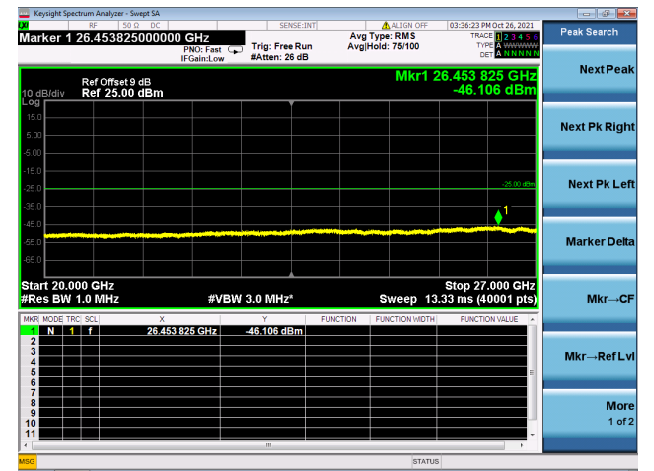

High CH/QPSK/1RB74 and 1RB0

High CH/QPSK/1RB74 and 1RB0

High CH/QPSK/FULL RB

High CH/QPSK/FULL RB

LTE CA\_41C CSE

Channel Bandwidth: 15MHz+15MHz

LOW CH/QPSK/1RB0 and 1RB74

LOW CH/QPSK/1RB0 and 1RB74

LOW CH/QPSK/1RB74 and 1RB0

LOW CH/QPSK/1RB74 and 1RB0

LOW CH/QPSK/FULL RB

LOW CH/QPSK/FULL RB

Mid CH/QPSK/1RB0 and 1RB74

Mid CH/QPSK/1RB0 and 1RB74

Mid CH/QPSK/1RB74 and 1RB0

Mid CH/QPSK/1RB74 and 1RB0