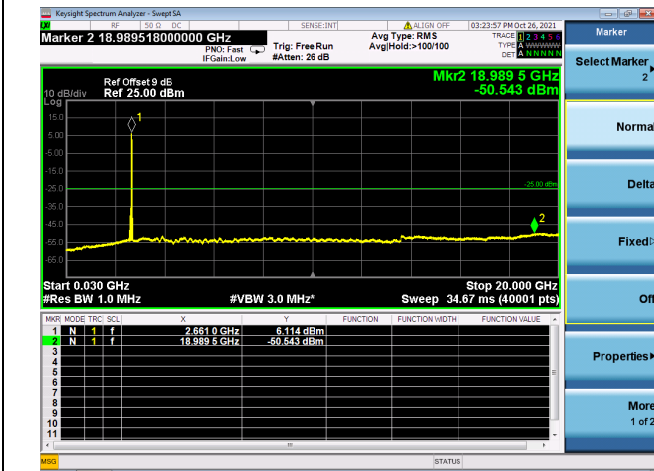

Mid CH/QPSK/1RB0 and 1RB49

Mid CH/QPSK/1RB0 and 1RB49

Mid CH/QPSK/1RB99 and 1RB0

Mid CH/QPSK/1RB99 and 1RB0

Mid CH/QPSK/FULL RB

Mid CH/QPSK/FULL RB

High CH/QPSK/1RB0 and 1RB49

High CH/QPSK/1RB0 and 1RB49

High CH/QPSK/1RB99 and 1RB0

High CH/QPSK/1RB99 and 1RB0

High CH/QPSK/FULL RB

High CH/QPSK/FULL RB

LTE CA\_41C CSE

Channel Bandwidth: 20MHz+15MHz

LOW CH/QPSK/1RB0 and 1RB74

LOW CH/QPSK/1RB0 and 1RB74