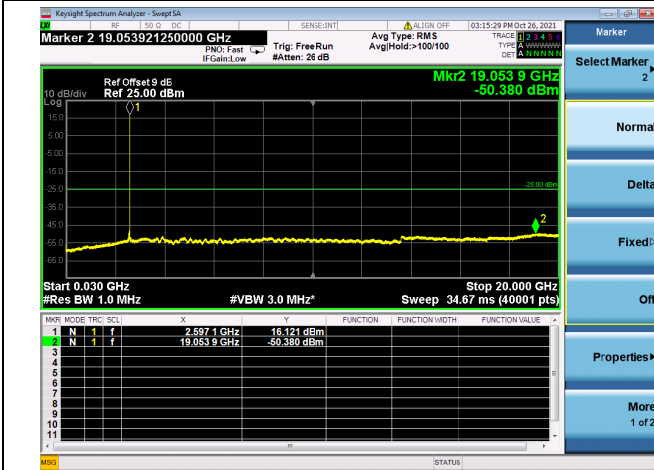

Mid CH/QPSK/1RB99 and 1RB0