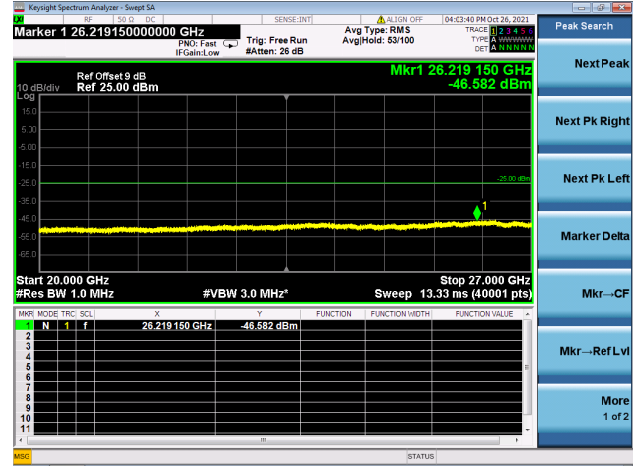

Mid CH/QPSK/FULL RB

Mid CH/QPSK/FULL RB

High CH/QPSK/1RB0 and 1RB74

High CH/QPSK/1RB0 and 1RB74

High CH/QPSK/1RB74 and 1RB0

High CH/QPSK/1RB74 and 1RB0

High CH/QPSK/FULL RB

High CH/QPSK/FULL RB

LTE CA\_41C CSE

Channel Bandwidth: 15MHz+20MHz

LOW CH/QPSK/1RB0 and 1RB99

LOW CH/QPSK/1RB0 and 1RB99

LOW CH/QPSK/1RB74 and 1RB0

LOW CH/QPSK/1RB74 and 1RB0

LOW CH/QPSK/FULL RB

LOW CH/QPSK/FULL RB