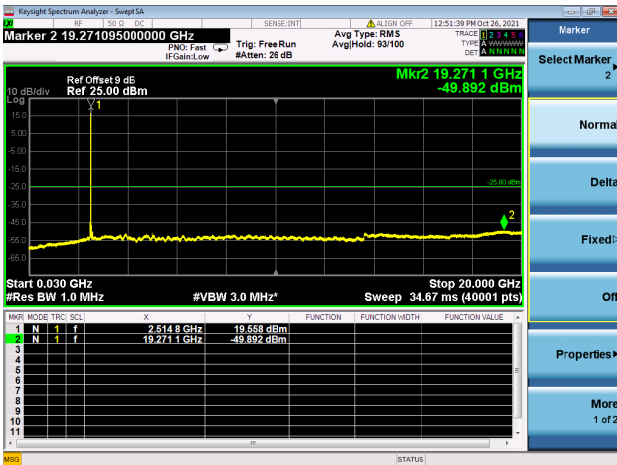

LOW CH/QPSK/1RB99 and 1RB0