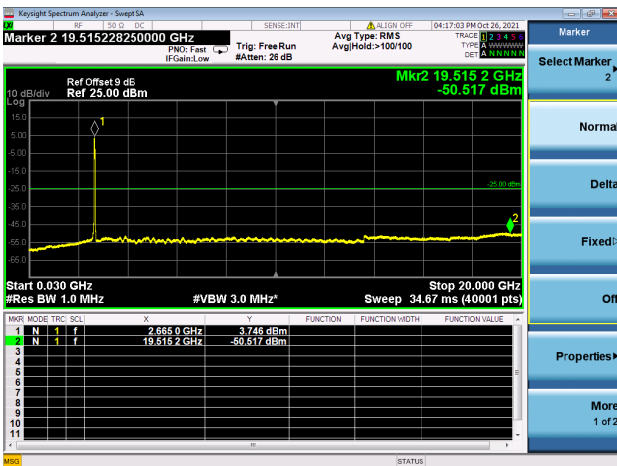

Mid CH/QPSK/1RB0 and 1RB99

Mid CH/QPSK/1RB0 and 1RB99

Mid CH/QPSK/1RB74 and 1RB0

Mid CH/QPSK/1RB74 and 1RB0

Mid CH/QPSK/FULL RB

Mid CH/QPSK/FULL RB

High CH/QPSK/1RB0 and 1RB99

High CH/QPSK/1RB0 and 1RB99

High CH/QPSK/1RB74 and 1RB0

High CH/QPSK/1RB74 and 1RB0

High CH/QPSK/FULL RB

High CH/QPSK/FULL RB

LTE CA\_41C CSE

Channel Bandwidth: 20MHz+5MHz

LOW CH/QPSK/1RB0 and 1RB24

LOW CH/QPSK/1RB0 and 1RB24