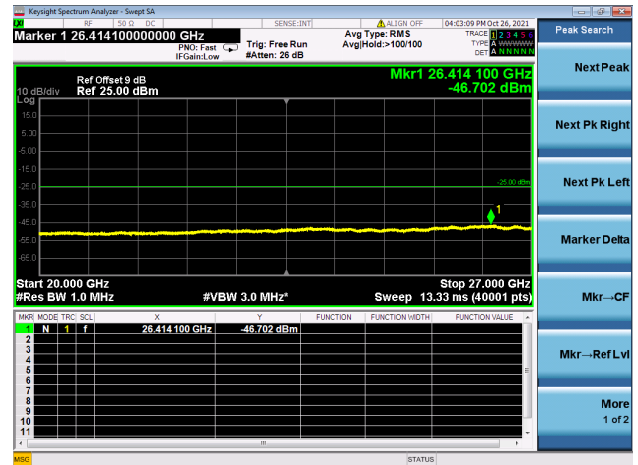

LTE CA\_41C CSE

Channel Bandwidth: 15MHz+20MHz

LOW CH/QPSK/1RB0 and 1RB99

LOW CH/QPSK/1RB0 and 1RB99

LOW CH/QPSK/1RB74 and 1RB0

LOW CH/QPSK/1RB74 and 1RB0

LOW CH/QPSK/FULL RB

LOW CH/QPSK/FULL RB

High CH/QPSK/1RB74 and 1RB0

High CH/QPSK/1RB74 and 1RB0

High CH/QPSK/FULL RB

High CH/QPSK/FULL RB

LTE CA\_41C CSE

Channel Bandwidth: 20MHz+5MHz

LOW CH/QPSK/1RB0 and 1RB24

LOW CH/QPSK/1RB0 and 1RB24