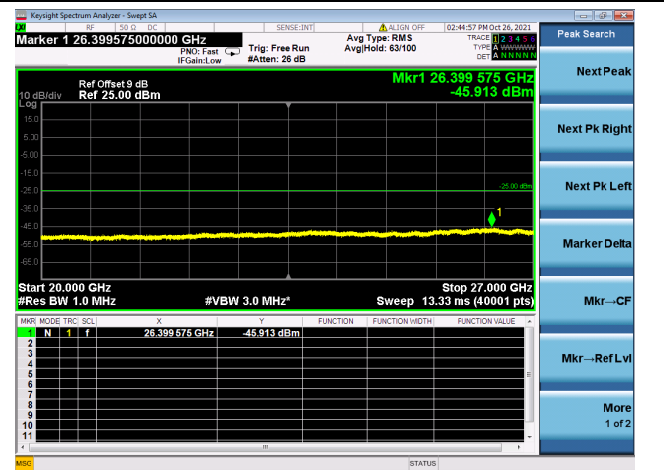

High CH/QPSK/1RB74 and 1RB0

High CH/QPSK/1RB74 and 1RB0

High CH/QPSK/FULL RB

High CH/QPSK/FULL RB

LTE CA\_41C CSE

Channel Bandwidth: 15MHz+15MHz

LOW CH/QPSK/1RB0 and 1RB74

LOW CH/QPSK/1RB0 and 1RB74