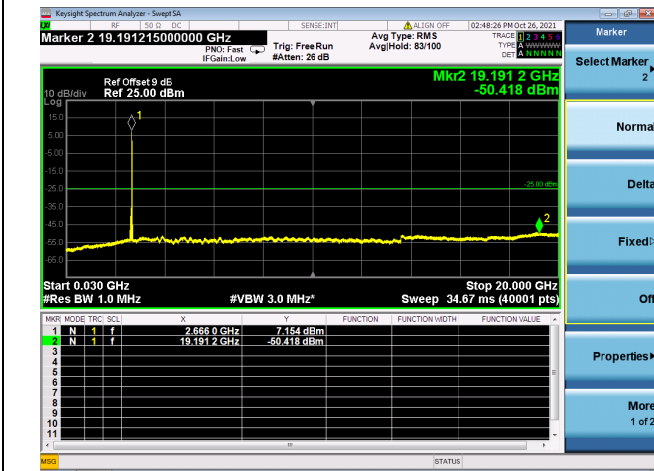

Mid CH/QPSK/1RB0 and 1RB49

Mid CH/QPSK/1RB0 and 1RB49

Mid CH/QPSK/1RB74 and 1RB0

Mid CH/QPSK/1RB74 and 1RB0

Mid CH/QPSK/FULL RB

Mid CH/QPSK/FULL RB

High CH/QPSK/1RB0 and 1RB49

High CH/QPSK/1RB0 and 1RB49

High CH/QPSK/1RB74 and 1RB0

High CH/QPSK/1RB74 and 1RB0

High CH/QPSK/FULL RB

High CH/QPSK/FULL RB

LTE CA\_41C CSE

Channel Bandwidth: 15MHz+15MHz

LOW CH/QPSK/1RB0 and 1RB74

LOW CH/QPSK/1RB0 and 1RB74