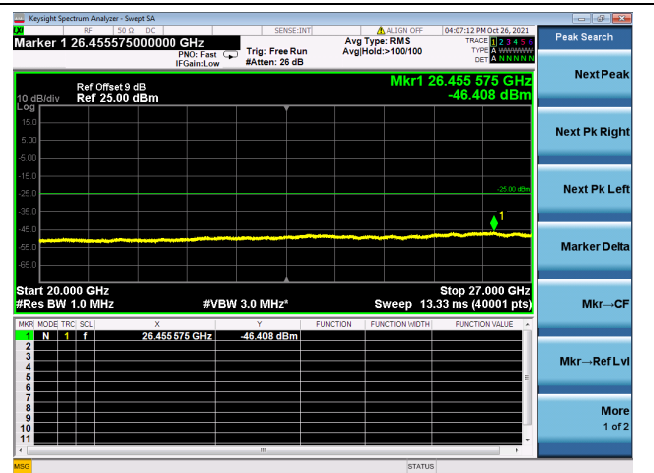

Mid CH/QPSK/1RB0 and 1RB99

Mid CH/QPSK/1RB0 and 1RB99

Mid CH/QPSK/1RB74 and 1RB0

Mid CH/QPSK/1RB74 and 1RB0

Mid CH/QPSK/FULL RB

Mid CH/QPSK/FULL RB

High CH/QPSK/1RB0 and 1RB99

High CH/QPSK/1RB0 and 1RB99

High CH/QPSK/1RB74 and 1RB0

High CH/QPSK/1RB74 and 1RB0

High CH/QPSK/FULL RB

High CH/QPSK/FULL RB

LTE CA\_41C CSE

Channel Bandwidth: 20MHz+5MHz

LOW CH/QPSK/1RB0 and 1RB24

LOW CH/QPSK/1RB0 and 1RB24