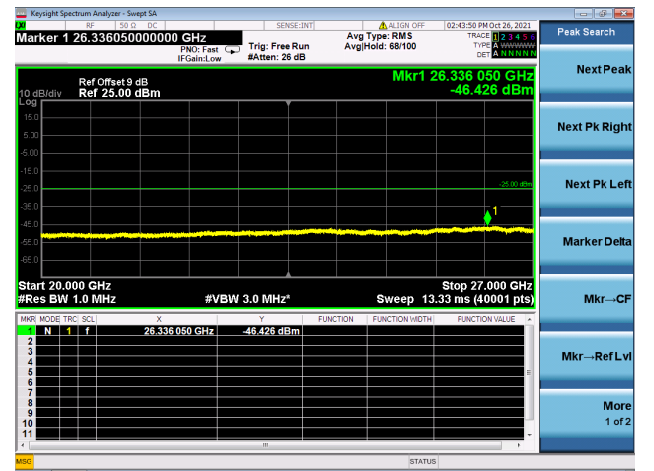

Mid CH/QPSK/1RB0 and 1RB49