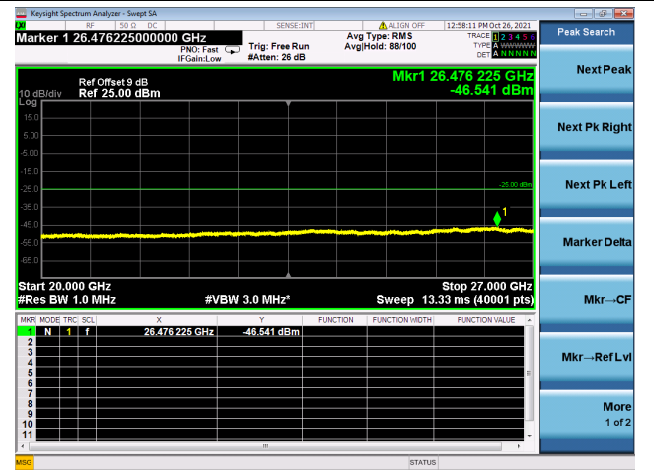

High CH/QPSK/1RB74 and 1RB0

High CH/QPSK/1RB74 and 1RB0

High CH/QPSK/FULL RB

High CH/QPSK/FULL RB

LTE CA\_41C CSE

Channel Bandwidth: 20MHz+5MHz

LOW CH/QPSK/1RB0 and 1RB24

LOW CH/QPSK/1RB0 and 1RB24

LOW CH/QPSK/1RB99 and 1RB0

LOW CH/QPSK/1RB99 and 1RB0

LOW CH/QPSK/FULL RB

LOW CH/QPSK/FULL RB

Mid CH/QPSK/1RB0 and 1RB24

Mid CH/QPSK/1RB0 and 1RB24

Mid CH/QPSK/1RB99 and 1RB0

Mid CH/QPSK/1RB99 and 1RB0