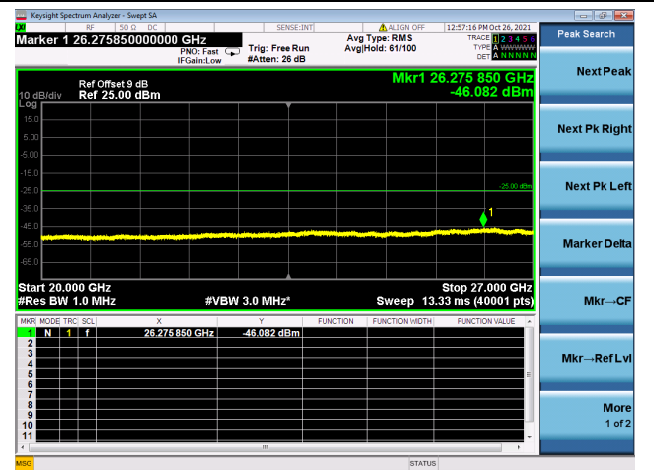

Mid CH/QPSK/FULL RB