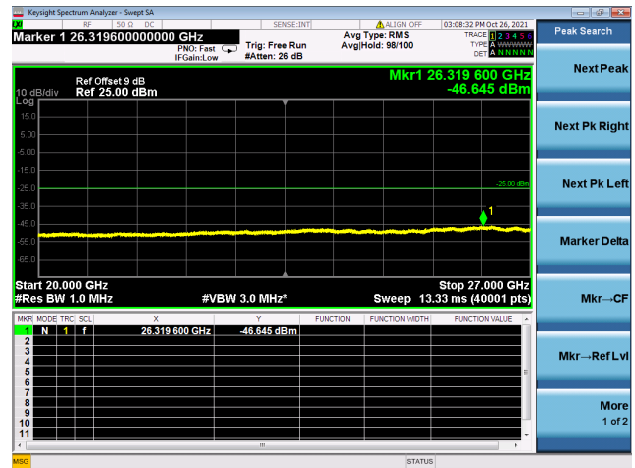

LTE CA\_41C CSE

Channel Bandwidth: 20MHz+10MHz

LOW CH/QPSK/1RB0 and 1RB49

LOW CH/QPSK/1RB0 and 1RB49

LOW CH/QPSK/1RB99 and 1RB0

LOW CH/QPSK/1RB99 and 1RB0

LOW CH/QPSK/FULL RB

LOW CH/QPSK/FULL RB