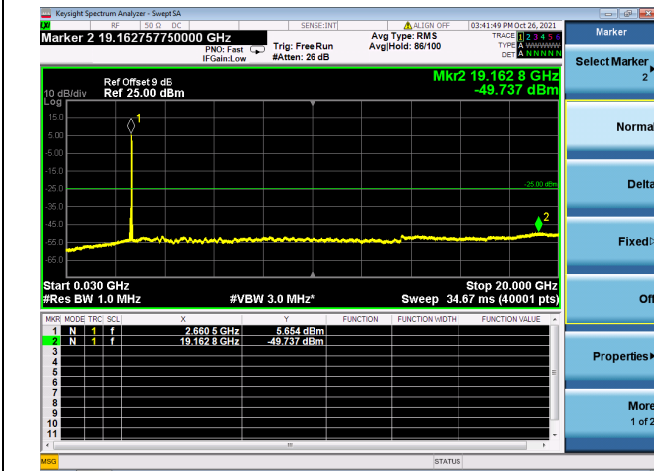

Mid CH/QPSK/FULL RB

Mid CH/QPSK/FULL RB

High CH/QPSK/1RB0 and 1RB74

High CH/QPSK/1RB0 and 1RB74

High CH/QPSK/1RB74 and 1RB0

High CH/QPSK/1RB74 and 1RB0

High CH/QPSK/FULL RB

High CH/QPSK/FULL RB

LTE CA\_41C CSE

Channel Bandwidth: 15MHz+20MHz

LOW CH/QPSK/1RB0 and 1RB99

LOW CH/QPSK/1RB0 and 1RB99

LOW CH/QPSK/1RB74 and 1RB0

LOW CH/QPSK/1RB74 and 1RB0

LOW CH/QPSK/FULL RB

LOW CH/QPSK/FULL RB