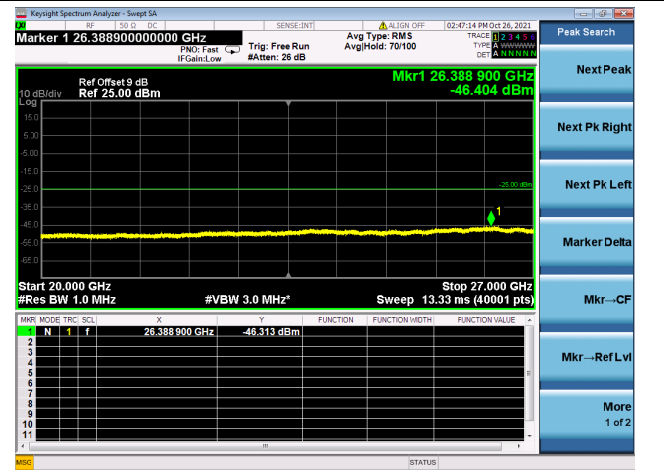

LTE CA\_41C CSE

Channel Bandwidth: 15MHz+10MHz

LOW CH/QPSK/1RB0 and 1RB49

LOW CH/QPSK/1RB0 and 1RB49

LOW CH/QPSK/1RB74 and 1RB0

LOW CH/QPSK/1RB74 and 1RB0

LOW CH/QPSK/FULL RB

LOW CH/QPSK/FULL RB

Mid CH/QPSK/1RB0 and 1RB49

Mid CH/QPSK/1RB0 and 1RB49

Mid CH/QPSK/1RB74 and 1RB0

Mid CH/QPSK/1RB74 and 1RB0

Mid CH/QPSK/FULL RB

Mid CH/QPSK/FULL RB

High CH/QPSK/1RB0 and 1RB49

High CH/QPSK/1RB0 and 1RB49

High CH/QPSK/1RB74 and 1RB0

High CH/QPSK/1RB74 and 1RB0

High CH/QPSK/FULL RB

High CH/QPSK/FULL RB

LTE CA\_41C CSE

Channel Bandwidth: 15MHz+15MHz

LOW CH/QPSK/1RB0 and 1RB74

LOW CH/QPSK/1RB0 and 1RB74