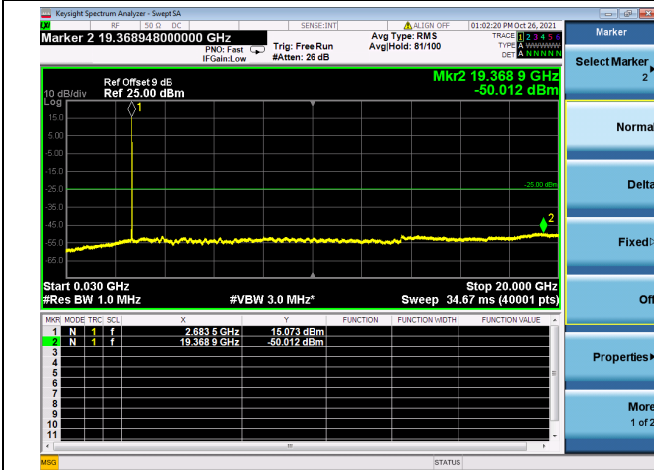

Mid CH/QPSK/FULL RB

Mid CH/QPSK/FULL RB

High CH/QPSK/1RB0 and 1RB24

High CH/QPSK/1RB0 and 1RB24

High CH/QPSK/1RB99 and 1RB0

High CH/QPSK/1RB99 and 1RB0

High CH/QPSK/FULL RB

High CH/QPSK/FULL RB

LTE CA\_41C CSE

Channel Bandwidth: 20MHz+10MHz

LOW CH/QPSK/1RB0 and 1RB49

LOW CH/QPSK/1RB0 and 1RB49

LOW CH/QPSK/1RB99 and 1RB0

LOW CH/QPSK/1RB99 and 1RB0

LOW CH/QPSK/FULL RB

LOW CH/QPSK/FULL RB