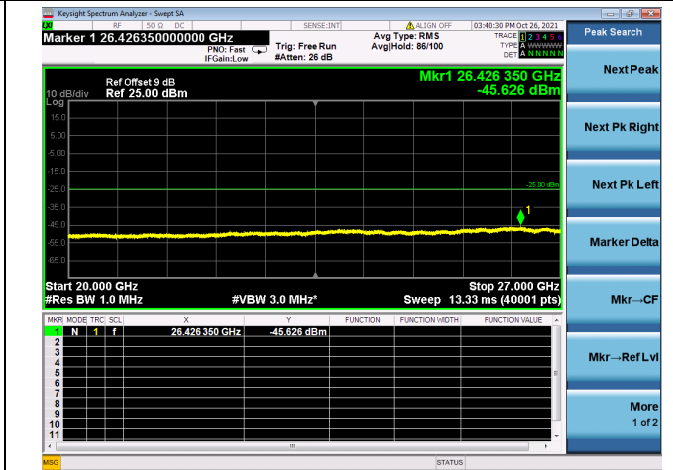

Mid CH/QPSK/FULL RB

Mid CH/QPSK/FULL RB

High CH/QPSK/1RB0 and 1RB74

High CH/QPSK/1RB0 and 1RB74

High CH/QPSK/1RB74 and 1RB0

High CH/QPSK/1RB74 and 1RB0

High CH/QPSK/FULL RB

High CH/QPSK/FULL RB

LTE CA\_41C CSE

Channel Bandwidth: 15MHz+20MHz

LOW CH/QPSK/1RB0 and 1RB99

LOW CH/QPSK/1RB0 and 1RB99

LOW CH/QPSK/1RB74 and 1RB0

LOW CH/QPSK/1RB74 and 1RB0

LOW CH/QPSK/FULL RB

LOW CH/QPSK/FULL RB