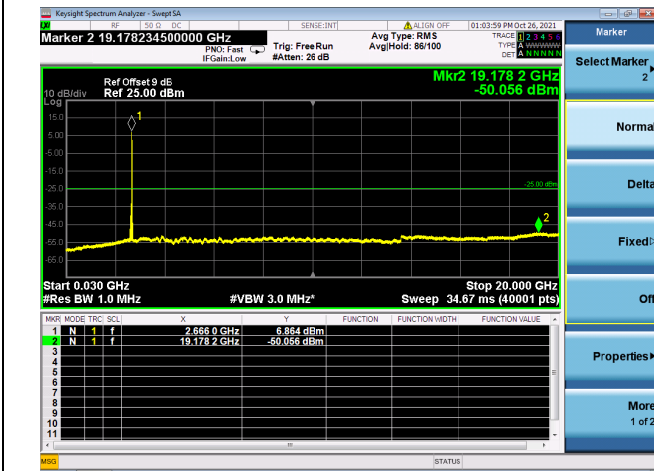

Mid CH/QPSK/FULL RB

Mid CH/QPSK/FULL RB

High CH/QPSK/1RB0 and 1RB24

High CH/QPSK/1RB0 and 1RB24

High CH/QPSK/1RB99 and 1RB0

High CH/QPSK/1RB99 and 1RB0

High CH/QPSK/FULL RB

High CH/QPSK/FULL RB

LTE CA\_41C CSE

Channel Bandwidth: 20MHz+10MHz

LOW CH/QPSK/1RB0 and 1RB49

LOW CH/QPSK/1RB0 and 1RB49

LOW CH/QPSK/1RB99 and 1RB0

LOW CH/QPSK/1RB99 and 1RB0

LOW CH/QPSK/FULL RB

LOW CH/QPSK/FULL RB