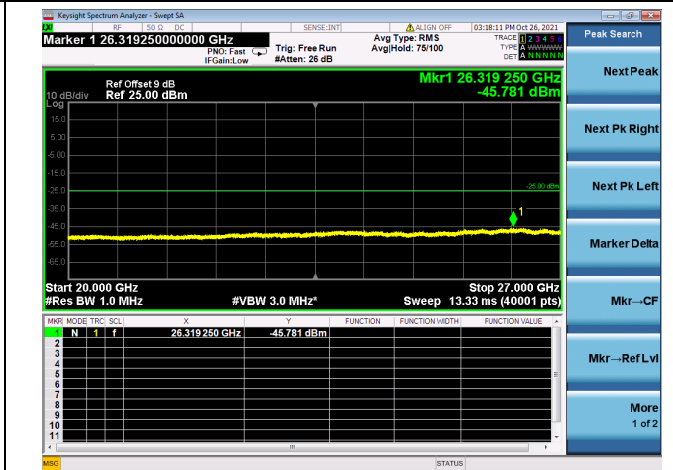

High CH/QPSK/1RB99 and 1RB0

High CH/QPSK/1RB99 and 1RB0

High CH/QPSK/FULL RB

High CH/QPSK/FULL RB

LTE CA\_41C CSE

Channel Bandwidth: 20MHz+15MHz

LOW CH/QPSK/1RB0 and 1RB74

LOW CH/QPSK/1RB0 and 1RB74