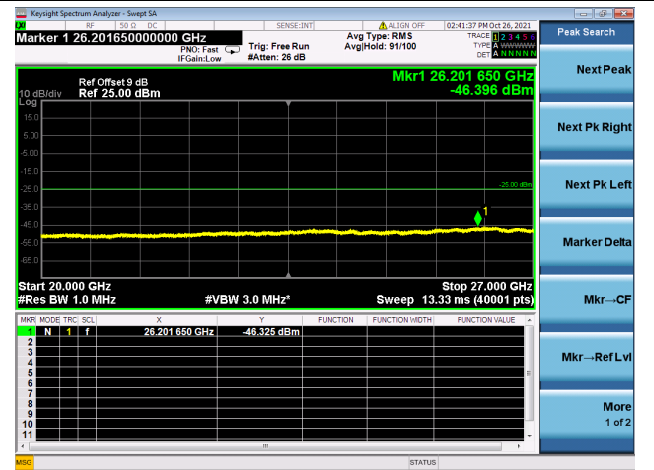

LTE CA\_41C CSE

Channel Bandwidth: 15MHz+10MHz

LOW CH/QPSK/1RB0 and 1RB49

LOW CH/QPSK/1RB0 and 1RB49

LOW CH/QPSK/1RB74 and 1RB0

LOW CH/QPSK/1RB74 and 1RB0

LOW CH/QPSK/FULL RB

LOW CH/QPSK/FULL RB

Mid CH/QPSK/1RB0 and 1RB49

Mid CH/QPSK/1RB0 and 1RB49

Mid CH/QPSK/1RB74 and 1RB0

Mid CH/QPSK/1RB74 and 1RB0

Mid CH/QPSK/FULL RB

Mid CH/QPSK/FULL RB

High CH/QPSK/1RB0 and 1RB49

High CH/QPSK/1RB0 and 1RB49

High CH/QPSK/1RB74 and 1RB0

High CH/QPSK/1RB74 and 1RB0

High CH/QPSK/FULL RB

High CH/QPSK/FULL RB

LTE CA\_41C CSE

Channel Bandwidth: 15MHz+15MHz

LOW CH/QPSK/1RB0 and 1RB74

LOW CH/QPSK/1RB0 and 1RB74