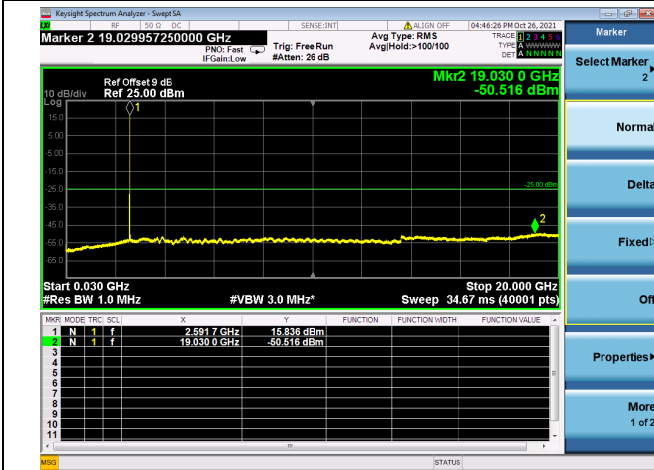

Mid CH/QPSK/1RB99 and 1RB0