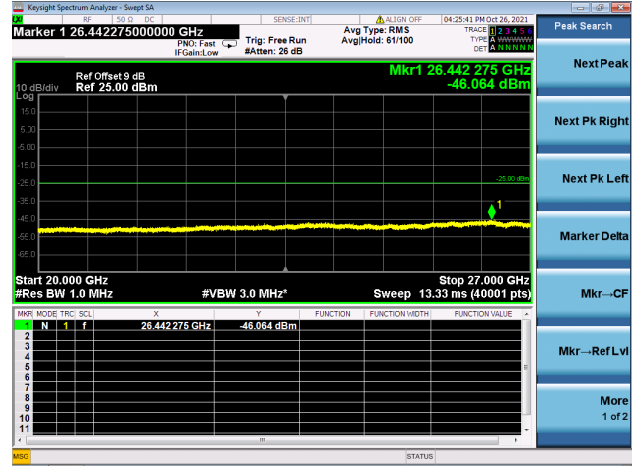

High CH/QPSK/1RB99 and 1RB0

High CH/QPSK/1RB99 and 1RB0

High CH/QPSK/FULL RB

High CH/QPSK/FULL RB

LTE CA\_41C CSE

Channel Bandwidth: 20MHz+15MHz

LOW CH/QPSK/1RB0 and 1RB74

LOW CH/QPSK/1RB0 and 1RB74