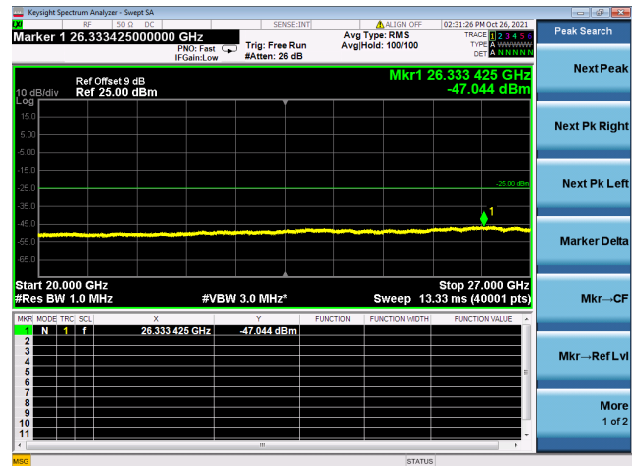

LTE CA\_41C CSE

Channel Bandwidth: 15MHz+10MHz

LOW CH/QPSK/1RB0 and 1RB49

LOW CH/QPSK/1RB0 and 1RB49

LOW CH/QPSK/1RB74 and 1RB0

LOW CH/QPSK/1RB74 and 1RB0

LOW CH/QPSK/FULL RB

LOW CH/QPSK/FULL RB

High CH/QPSK/1RB74 and 1RB0

High CH/QPSK/1RB74 and 1RB0

High CH/QPSK/FULL RB

High CH/QPSK/FULL RB

LTE CA\_41C CSE

Channel Bandwidth: 15MHz+15MHz

LOW CH/QPSK/1RB0 and 1RB74

LOW CH/QPSK/1RB0 and 1RB74