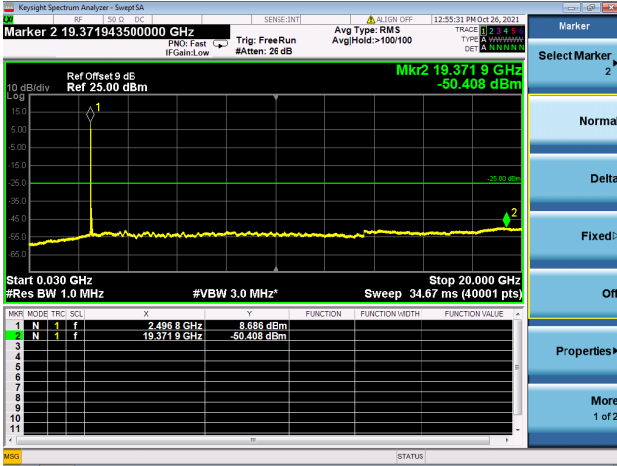

High CH/QPSK/1RB74 and 1RB0

High CH/QPSK/1RB74 and 1RB0

High CH/QPSK/FULL RB

High CH/QPSK/FULL RB

LTE CA\_41C CSE

Channel Bandwidth: 20MHz+5MHz

LOW CH/QPSK/1RB0 and 1RB24

LOW CH/QPSK/1RB0 and 1RB24