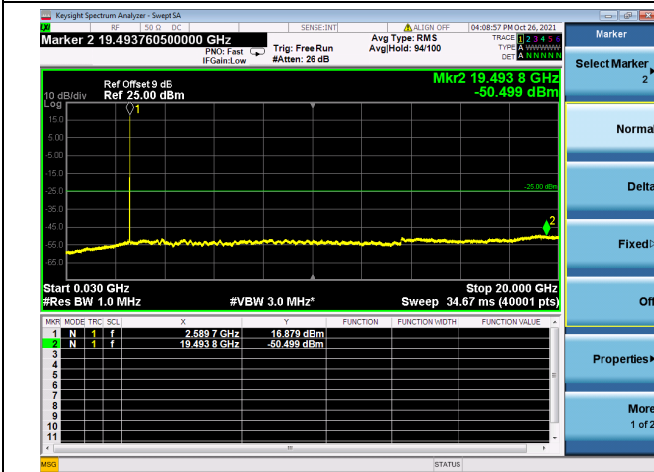

Mid CH/QPSK/1RB74 and 1RB0