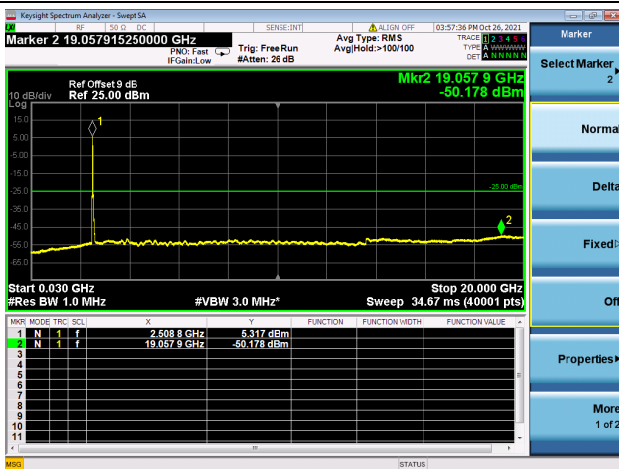

LTE CA\_41C CSE

Channel Bandwidth: 15MHz+20MHz

LOW CH/QPSK/1RB0 and 1RB99

LOW CH/QPSK/1RB0 and 1RB99

LOW CH/QPSK/1RB74 and 1RB0

LOW CH/QPSK/1RB74 and 1RB0

LOW CH/QPSK/FULL RB

LOW CH/QPSK/FULL RB

High CH/QPSK/1RB74 and 1RB0

High CH/QPSK/1RB74 and 1RB0

High CH/QPSK/FULL RB

High CH/QPSK/FULL RB

LTE CA\_41C CSE

Channel Bandwidth: 20MHz+5MHz

LOW CH/QPSK/1RB0 and 1RB24

LOW CH/QPSK/1RB0 and 1RB24