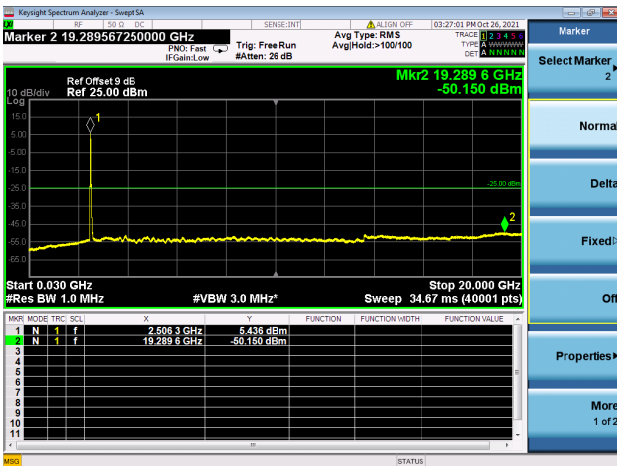

LOW CH/QPSK/FULL RB