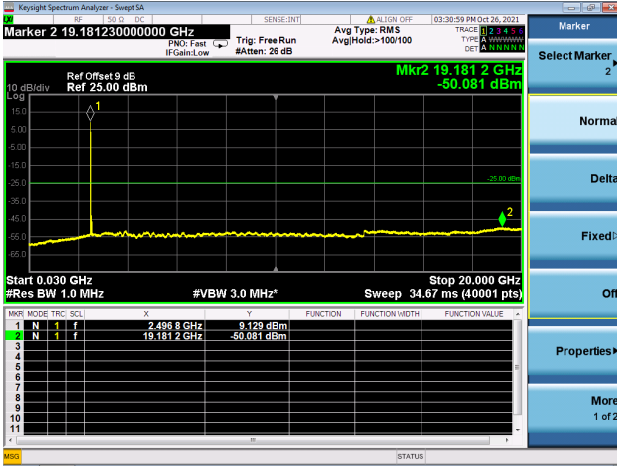

High CH/QPSK/1RB74 and 1RB0

High CH/QPSK/1RB74 and 1RB0

High CH/QPSK/FULL RB

High CH/QPSK/FULL RB

LTE CA\_41C CSE

Channel Bandwidth: 15MHz+15MHz

LOW CH/QPSK/1RB0 and 1RB74

LOW CH/QPSK/1RB0 and 1RB74