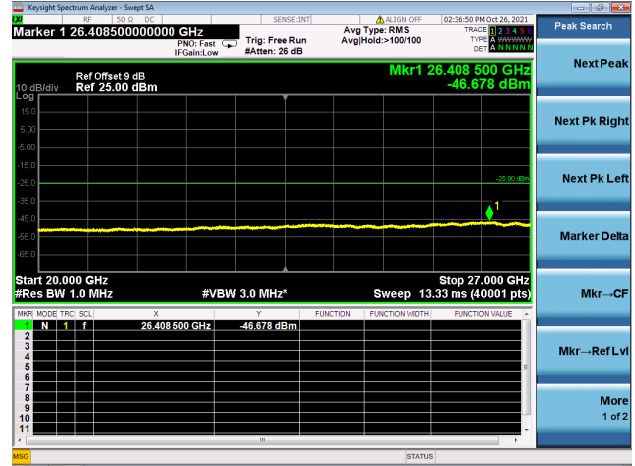

LTE CA\_41C CSE

Channel Bandwidth: 15MHz+10MHz

LOW CH/QPSK/1RB0 and 1RB49

LOW CH/QPSK/1RB0 and 1RB49

LOW CH/QPSK/1RB74 and 1RB0

LOW CH/QPSK/1RB74 and 1RB0

LOW CH/QPSK/FULL RB

LOW CH/QPSK/FULL RB

High CH/QPSK/1RB74 and 1RB0

High CH/QPSK/1RB74 and 1RB0

High CH/QPSK/FULL RB

High CH/QPSK/FULL RB

LTE CA\_41C CSE

Channel Bandwidth: 15MHz+15MHz

LOW CH/QPSK/1RB0 and 1RB74

LOW CH/QPSK/1RB0 and 1RB74