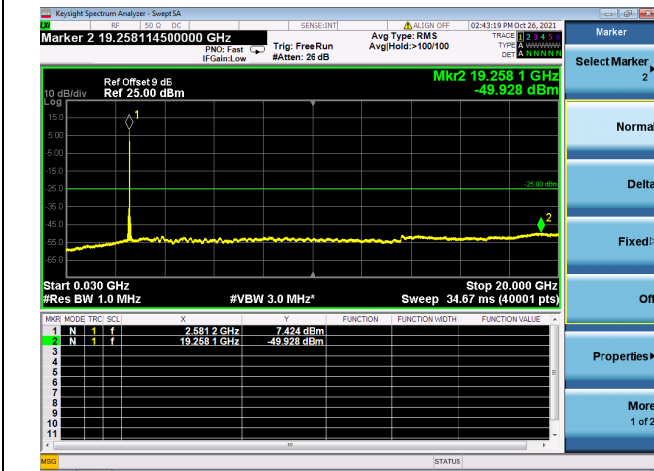

Mid CH/QPSK/1RB0 and 1RB49