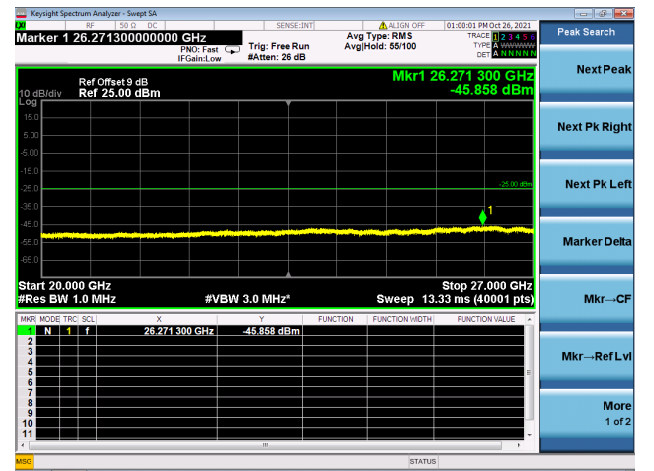

High CH/QPSK/1RB74 and 1RB0

High CH/QPSK/1RB74 and 1RB0

High CH/QPSK/FULL RB

High CH/QPSK/FULL RB

LTE CA\_41C CSE

Channel Bandwidth: 20MHz+5MHz

LOW CH/QPSK/1RB0 and 1RB24

LOW CH/QPSK/1RB0 and 1RB24

LOW CH/QPSK/1RB99 and 1RB0

LOW CH/QPSK/1RB99 and 1RB0

LOW CH/QPSK/FULL RB

LOW CH/QPSK/FULL RB

Mid CH/QPSK/1RB0 and 1RB24

Mid CH/QPSK/1RB0 and 1RB24

Mid CH/QPSK/1RB99 and 1RB0

Mid CH/QPSK/1RB99 and 1RB0