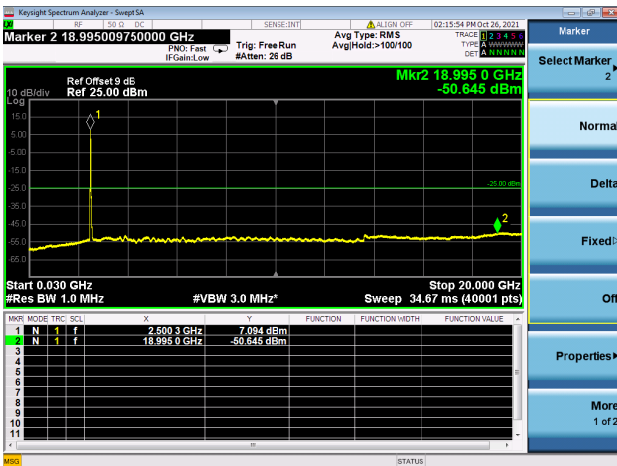

LOW CH/QPSK/FULL RB