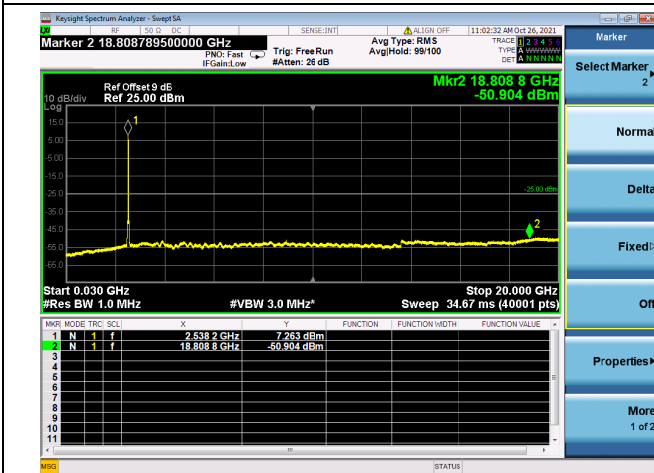

LTE CA\_7C CSE

Channel Bandwidth: 20MHz+10MHz

LOW CH/QPSK/1RB0 and 1RB49

LOW CH/QPSK/1RB0 and 1RB49

LOW CH/QPSK/1RB99 and 1RB0

LOW CH/QPSK/1RB99 and 1RB0

LOW CH/QPSK/FULL RB

LOW CH/QPSK/FULL RB

Mid CH/QPSK/1RB0 and 1RB49

Mid CH/QPSK/1RB0 and 1RB49

Mid CH/QPSK/1RB99 and 1RB0

Mid CH/QPSK/1RB99 and 1RB0

Mid CH/QPSK/FULL RB

Mid CH/QPSK/FULL RB

High CH/QPSK/1RB0 and 1RB49

High CH/QPSK/1RB0 and 1RB49

High CH/QPSK/1RB99 and 1RB0

High CH/QPSK/1RB99 and 1RB0

High CH/QPSK/FULL RB

High CH/QPSK/FULL RB

LTE CA\_7C CSE

Channel Bandwidth: 20MHz+15MHz

LOW CH/QPSK/1RB0 and 1RB74

LOW CH/QPSK/1RB0 and 1RB74