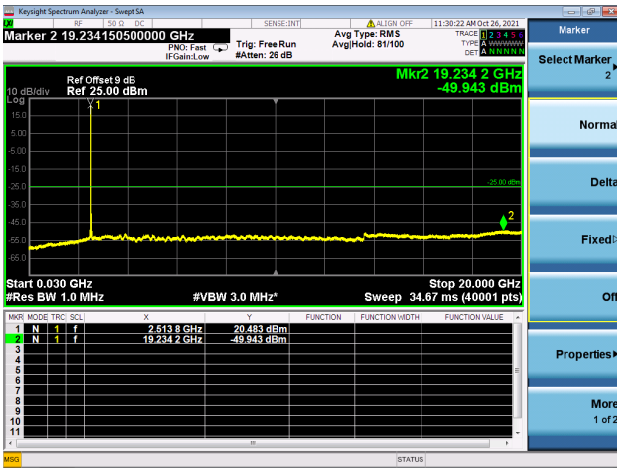

LTE CA\_7C CSE

Channel Bandwidth: 15MHz+15MHz

LOW CH/QPSK/1RB0 and 1RB74

LOW CH/QPSK/1RB0 and 1RB74

LOW CH/QPSK/1RB74 and 1RB0

LOW CH/QPSK/1RB74 and 1RB0

LOW CH/QPSK/FULL RB

LOW CH/QPSK/FULL RB

High CH/QPSK/1RB74 and 1RB0

High CH/QPSK/1RB74 and 1RB0

High CH/QPSK/FULL RB

High CH/QPSK/FULL RB

LTE CA\_7C CSE

Channel Bandwidth: 15MHz+20MHz

LOW CH/QPSK/1RB0 and 1RB99

LOW CH/QPSK/1RB0 and 1RB99