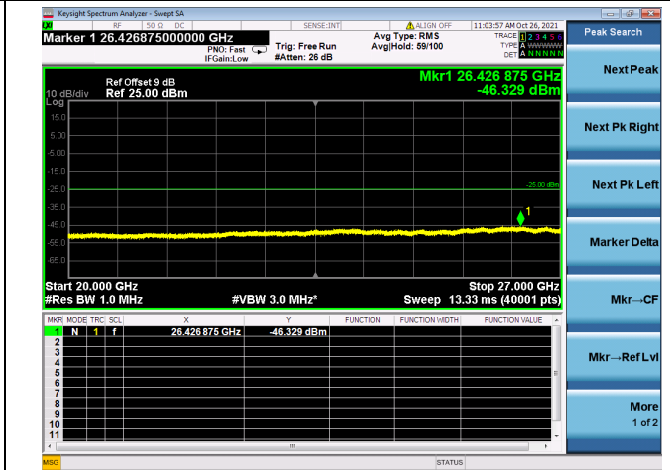

LTE CA\_7C CSE

Channel Bandwidth: 20MHz+10MHz

LOW CH/QPSK/1RB0 and 1RB49

LOW CH/QPSK/1RB0 and 1RB49

LOW CH/QPSK/1RB99 and 1RB0

LOW CH/QPSK/1RB99 and 1RB0

LOW CH/QPSK/FULL RB

LOW CH/QPSK/FULL RB

Mid CH/QPSK/1RB0 and 1RB49

Mid CH/QPSK/1RB0 and 1RB49

Mid CH/QPSK/1RB99 and 1RB0

Mid CH/QPSK/1RB99 and 1RB0

Mid CH/QPSK/FULL RB

Mid CH/QPSK/FULL RB

High CH/QPSK/1RB0 and 1RB49

High CH/QPSK/1RB0 and 1RB49

High CH/QPSK/1RB99 and 1RB0

High CH/QPSK/1RB99 and 1RB0

High CH/QPSK/FULL RB

High CH/QPSK/FULL RB

LTE CA\_7C CSE

Channel Bandwidth: 20MHz+15MHz

LOW CH/QPSK/1RB0 and 1RB74

LOW CH/QPSK/1RB0 and 1RB74