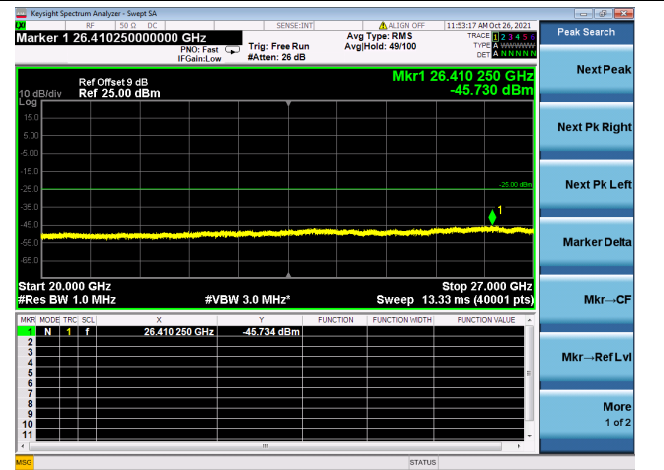

Mid CH/QPSK/FULL RB

Mid CH/QPSK/FULL RB

High CH/QPSK/1RB0 and 1RB99

High CH/QPSK/1RB0 and 1RB99

High CH/QPSK/1RB74 and 1RB0

High CH/QPSK/1RB74 and 1RB0

High CH/QPSK/FULL RB

High CH/QPSK/FULL RB

LTE CA\_7C CSE

Channel Bandwidth: 20MHz+10MHz

LOW CH/QPSK/1RB0 and 1RB49

LOW CH/QPSK/1RB0 and 1RB49

LOW CH/QPSK/1RB99 and 1RB0

LOW CH/QPSK/1RB99 and 1RB0

LOW CH/QPSK/FULL RB

LOW CH/QPSK/FULL RB