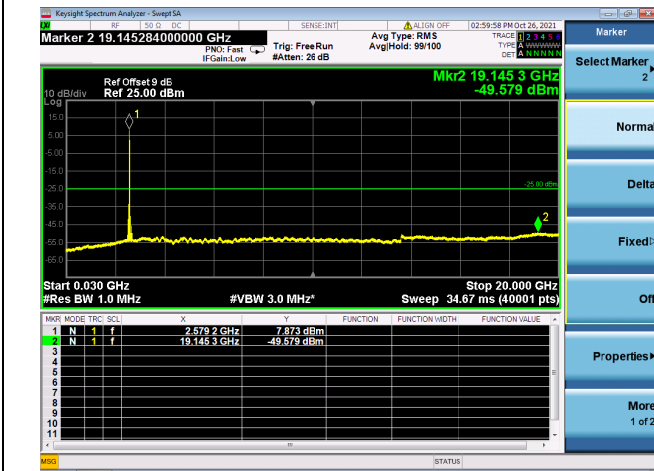

Mid CH/QPSK/1RB0 and 1RB99