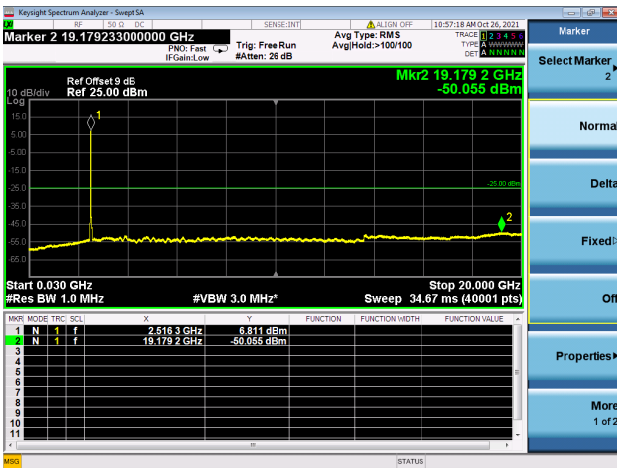

LTE CA\_7C CSE

Channel Bandwidth: 20MHz+10MHz

LOW CH/QPSK/1RB0 and 1RB49

LOW CH/QPSK/1RB0 and 1RB49

LOW CH/QPSK/1RB99 and 1RB0

LOW CH/QPSK/1RB99 and 1RB0

LOW CH/QPSK/FULL RB

LOW CH/QPSK/FULL RB

High CH/QPSK/1RB99 and 1RB0

High CH/QPSK/1RB99 and 1RB0

High CH/QPSK/FULL RB

High CH/QPSK/FULL RB

LTE CA\_7C CSE

Channel Bandwidth: 20MHz+15MHz

LOW CH/QPSK/1RB0 and 1RB74

LOW CH/QPSK/1RB0 and 1RB74