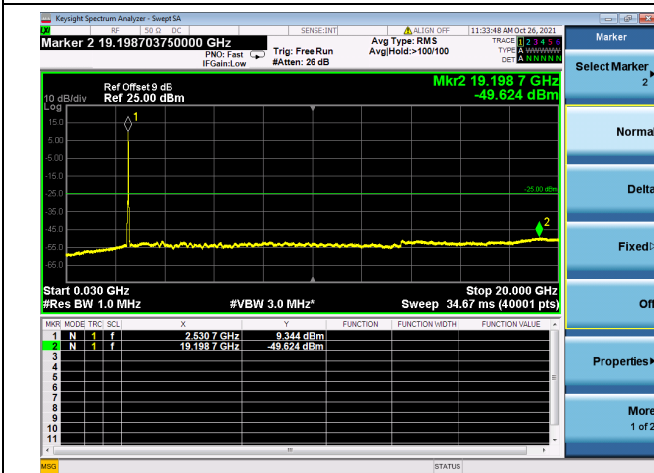

LTE CA\_7C CSE

Channel Bandwidth: 15MHz+15MHz

LOW CH/QPSK/1RB0 and 1RB74

LOW CH/QPSK/1RB0 and 1RB74

LOW CH/QPSK/1RB74 and 1RB0

LOW CH/QPSK/1RB74 and 1RB0

LOW CH/QPSK/FULL RB

LOW CH/QPSK/FULL RB

Mid CH/QPSK/1RB0 and 1RB74

Mid CH/QPSK/1RB0 and 1RB74

Mid CH/QPSK/1RB74 and 1RB0

Mid CH/QPSK/1RB74 and 1RB0

Mid CH/QPSK/FULL RB

Mid CH/QPSK/FULL RB

High CH/QPSK/1RB0 and 1RB74

High CH/QPSK/1RB0 and 1RB74

High CH/QPSK/1RB74 and 1RB0

High CH/QPSK/1RB74 and 1RB0

High CH/QPSK/FULL RB

High CH/QPSK/FULL RB

LTE CA\_7C CSE

Channel Bandwidth: 15MHz+20MHz

LOW CH/QPSK/1RB0 and 1RB99

LOW CH/QPSK/1RB0 and 1RB99