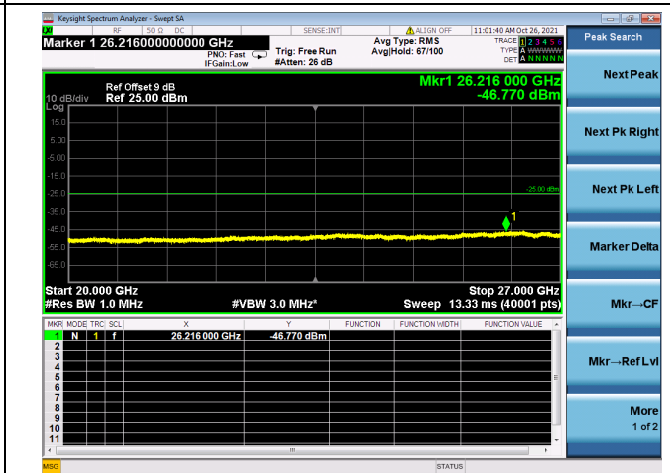

LTE CA\_7C CSE

Channel Bandwidth: 20MHz+10MHz

LOW CH/QPSK/1RB0 and 1RB49

LOW CH/QPSK/1RB0 and 1RB49

LOW CH/QPSK/1RB99 and 1RB0

LOW CH/QPSK/1RB99 and 1RB0

LOW CH/QPSK/FULL RB

LOW CH/QPSK/FULL RB

Mid CH/QPSK/1RB0 and 1RB49

Mid CH/QPSK/1RB0 and 1RB49

Mid CH/QPSK/1RB99 and 1RB0

Mid CH/QPSK/1RB99 and 1RB0

Mid CH/QPSK/FULL RB

Mid CH/QPSK/FULL RB

High CH/QPSK/1RB0 and 1RB49

High CH/QPSK/1RB0 and 1RB49

High CH/QPSK/1RB99 and 1RB0

High CH/QPSK/1RB99 and 1RB0

High CH/QPSK/FULL RB

High CH/QPSK/FULL RB

LTE CA\_7C CSE

Channel Bandwidth: 20MHz+15MHz

LOW CH/QPSK/1RB0 and 1RB74

LOW CH/QPSK/1RB0 and 1RB74