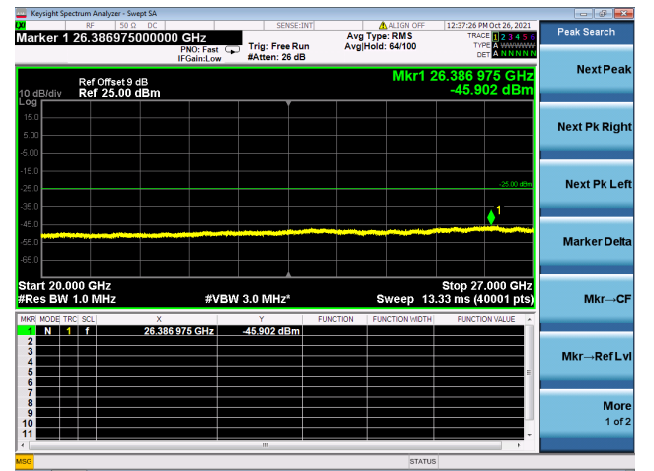

Mid CH/QPSK/1RB24 and 1RB0