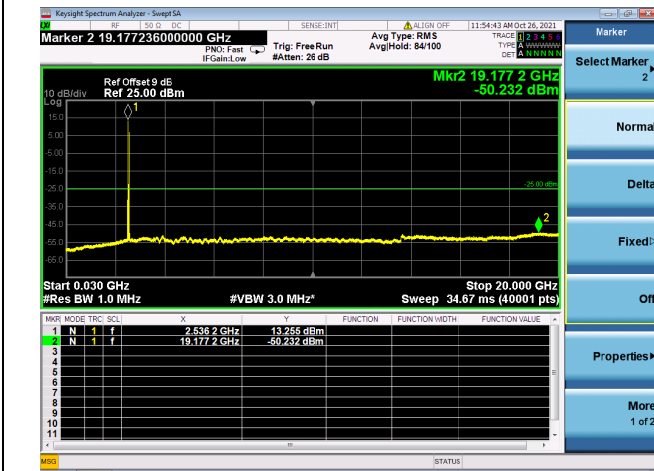

Mid CH/QPSK/FULL RB

Mid CH/QPSK/FULL RB

High CH/QPSK/1RB0 and 1RB99

High CH/QPSK/1RB0 and 1RB99

High CH/QPSK/1RB74 and 1RB0

High CH/QPSK/1RB74 and 1RB0

High CH/QPSK/FULL RB

High CH/QPSK/FULL RB

LTE CA\_7C CSE

Channel Bandwidth: 20MHz+10MHz

LOW CH/QPSK/1RB0 and 1RB49

LOW CH/QPSK/1RB0 and 1RB49

LOW CH/QPSK/1RB99 and 1RB0

LOW CH/QPSK/1RB99 and 1RB0

LOW CH/QPSK/FULL RB

LOW CH/QPSK/FULL RB