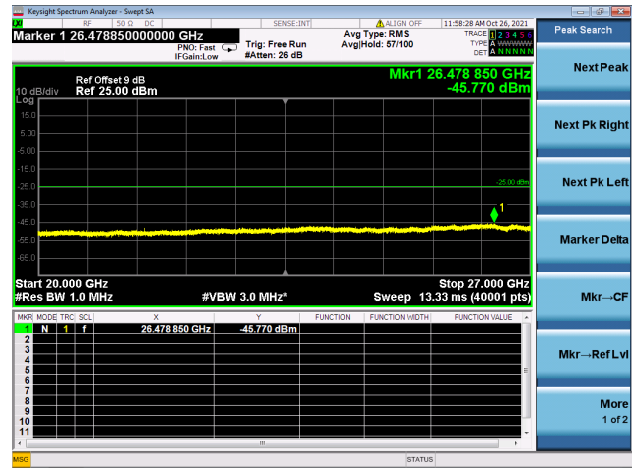

LOW CH/QPSK/1RB99 and 1RB0