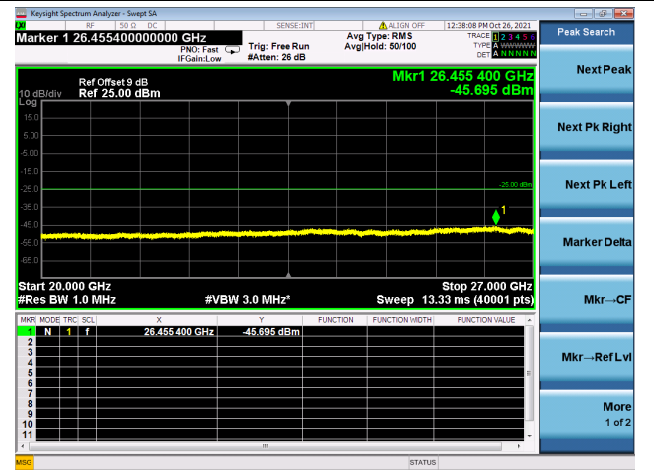

Mid CH/QPSK/1RB24 and 1RB0

Mid CH/QPSK/1RB24 and 1RB0

Mid CH/QPSK/1RB0 and 1RB99

Mid CH/QPSK/1RB0 and 1RB99

Mid CH/QPSK/FULL RB

Mid CH/QPSK/FULL RB

High CH/QPSK/1RB24 and 1RB0

High CH/QPSK/1RB24 and 1RB0

High CH/QPSK/1RB0 and 1RB99

High CH/QPSK/1RB0 and 1RB99

High CH/QPSK/FULL RB

High CH/QPSK/FULL RB

LTE CA\_41C CSE

Channel Bandwidth: 10MHz+15MHz

LOW CH/QPSK/1RB0 and 1RB74

LOW CH/QPSK/1RB0 and 1RB74