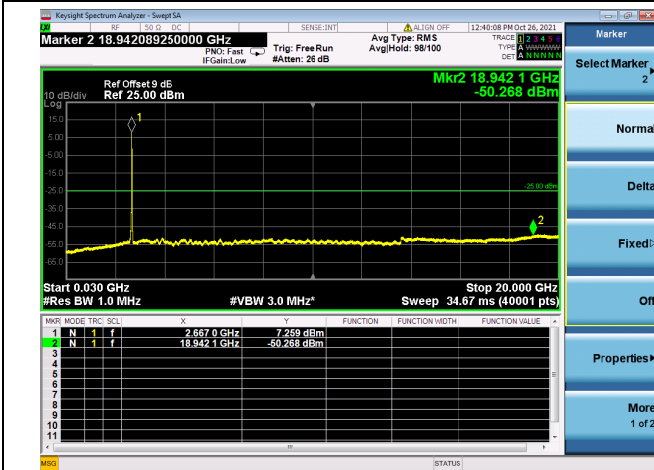

Mid CH/QPSK/1RB24 and 1RB0

Mid CH/QPSK/1RB24 and 1RB0

Mid CH/QPSK/1RB0 and 1RB99

Mid CH/QPSK/1RB0 and 1RB99

Mid CH/QPSK/FULL RB

Mid CH/QPSK/FULL RB

High CH/QPSK/1RB24 and 1RB0

High CH/QPSK/1RB24 and 1RB0

High CH/QPSK/1RB0 and 1RB99

High CH/QPSK/1RB0 and 1RB99

High CH/QPSK/FULL RB

High CH/QPSK/FULL RB

LTE CA\_41C CSE

Channel Bandwidth: 10MHz+15MHz

LOW CH/QPSK/1RB0 and 1RB74

LOW CH/QPSK/1RB0 and 1RB74