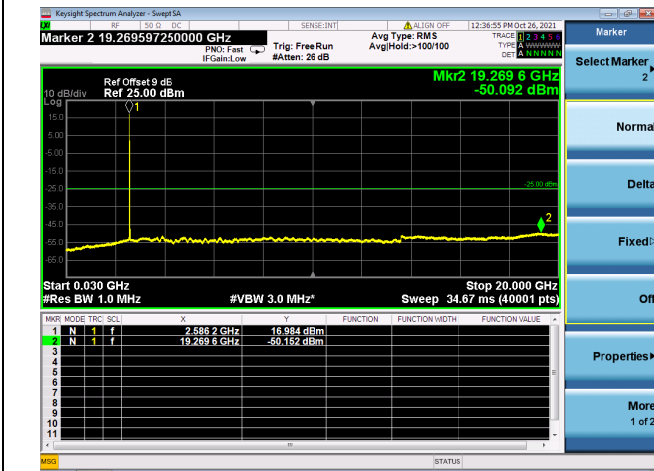

Mid CH/QPSK/1RB24 and 1RB0