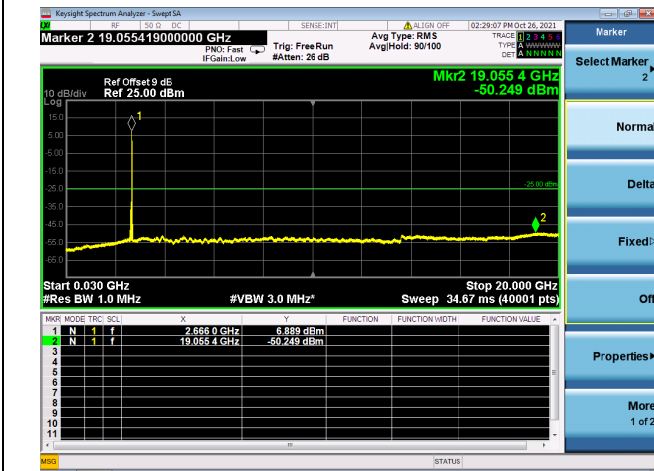

Mid CH/QPSK/FULL RB

Mid CH/QPSK/FULL RB

High CH/QPSK/1RB0 and 1RB74

High CH/QPSK/1RB0 and 1RB74

High CH/QPSK/1RB49 and 1RB0

High CH/QPSK/1RB49 and 1RB0

High CH/QPSK/FULL RB

High CH/QPSK/FULL RB

LTE CA\_41C CSE

Channel Bandwidth: 10MHz+20MHz

LOW CH/QPSK/1RB0 and 1RB99

LOW CH/QPSK/1RB0 and 1RB99

LOW CH/QPSK/1RB49 and 1RB0

LOW CH/QPSK/1RB49 and 1RB0

LOW CH/QPSK/FULL RB

LOW CH/QPSK/FULL RB