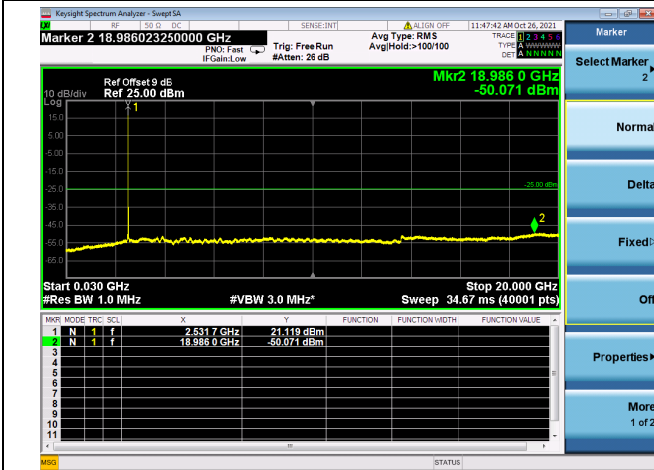

High CH/QPSK/1RB74 and 1RB0

High CH/QPSK/1RB74 and 1RB0

High CH/QPSK/FULL RB

High CH/QPSK/FULL RB

LTE CA\_7C CSE

Channel Bandwidth: 15MHz+20MHz

LOW CH/QPSK/1RB0 and 1RB99

LOW CH/QPSK/1RB0 and 1RB99

LOW CH/QPSK/1RB74 and 1RB0

LOW CH/QPSK/1RB74 and 1RB0

LOW CH/QPSK/FULL RB

LOW CH/QPSK/FULL RB

Mid CH/QPSK/1RB0 and 1RB99

Mid CH/QPSK/1RB0 and 1RB99

Mid CH/QPSK/1RB74 and 1RB0

Mid CH/QPSK/1RB74 and 1RB0

LTE CA\_7C CSE

Channel Bandwidth: 20MHz+10MHz

LOW CH/QPSK/1RB0 and 1RB49

LOW CH/QPSK/1RB0 and 1RB49

LOW CH/QPSK/1RB99 and 1RB0

LOW CH/QPSK/1RB99 and 1RB0

LOW CH/QPSK/FULL RB

LOW CH/QPSK/FULL RB