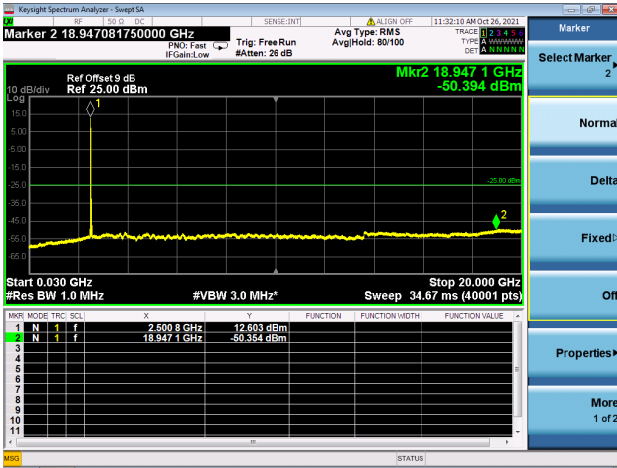

LTE CA\_7C CSE

Channel Bandwidth: 15MHz+15MHz

LOW CH/QPSK/1RB0 and 1RB74

LOW CH/QPSK/1RB0 and 1RB74

LOW CH/QPSK/1RB74 and 1RB0

LOW CH/QPSK/1RB74 and 1RB0

LOW CH/QPSK/FULL RB

LOW CH/QPSK/FULL RB

High CH/QPSK/1RB74 and 1RB0

High CH/QPSK/1RB74 and 1RB0

High CH/QPSK/FULL RB

High CH/QPSK/FULL RB

LTE CA\_7C CSE

Channel Bandwidth: 15MHz+20MHz

LOW CH/QPSK/1RB0 and 1RB99

LOW CH/QPSK/1RB0 and 1RB99