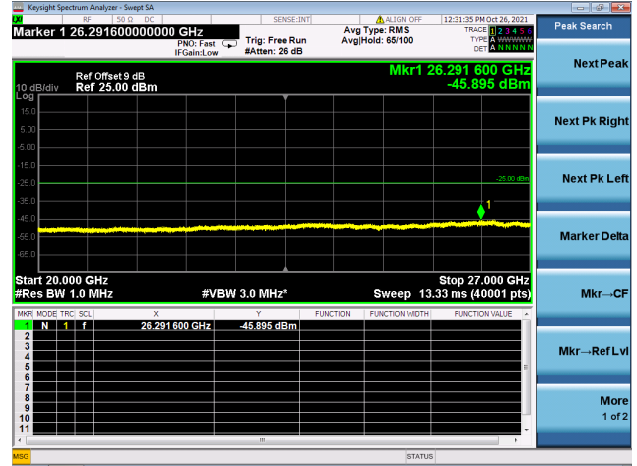

Mid CH/QPSK/FULL RB

Mid CH/QPSK/FULL RB

High CH/QPSK/1RB0 and 1RB74

High CH/QPSK/1RB0 and 1RB74

High CH/QPSK/1RB99 and 1RB0

High CH/QPSK/1RB99 and 1RB0

High CH/QPSK/FULL RB

High CH/QPSK/FULL RB

LTE CA\_41C CSE

Channel Bandwidth: 5MHz+20MHz

LOW CH/QPSK/1RB24 and 1RB0

LOW CH/QPSK/1RB24 and 1RB0

LOW CH/QPSK/1RB0 and 1RB99

LOW CH/QPSK/1RB0 and 1RB99

LOW CH/QPSK/FULL RB

LOW CH/QPSK/FULL RB