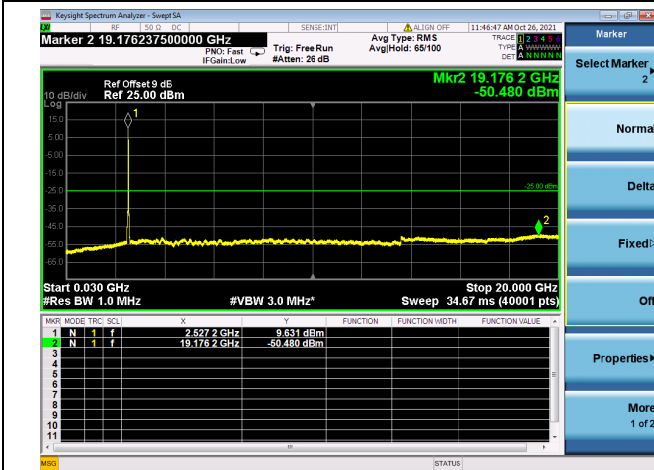

Mid CH/QPSK/FULL RB