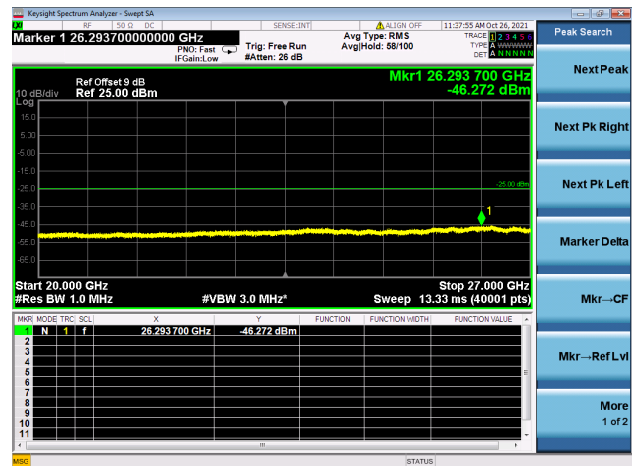

High CH/QPSK/1RB74 and 1RB0

High CH/QPSK/1RB74 and 1RB0

High CH/QPSK/FULL RB

High CH/QPSK/FULL RB

LTE CA\_7C CSE

Channel Bandwidth: 15MHz+20MHz

LOW CH/QPSK/1RB0 and 1RB99

LOW CH/QPSK/1RB0 and 1RB99