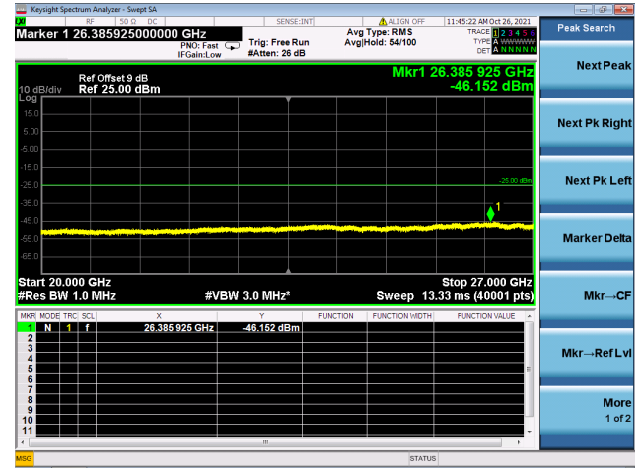

High CH/QPSK/1RB74 and 1RB0

High CH/QPSK/1RB74 and 1RB0

High CH/QPSK/FULL RB

High CH/QPSK/FULL RB

LTE CA\_7C CSE

Channel Bandwidth: 15MHz+20MHz

LOW CH/QPSK/1RB0 and 1RB99

LOW CH/QPSK/1RB0 and 1RB99