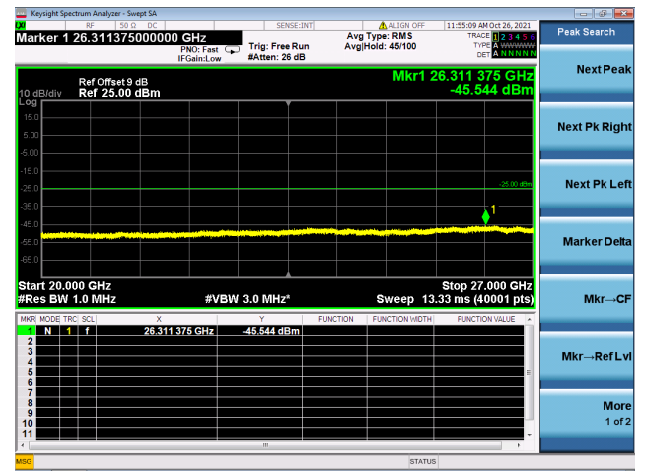

Mid CH/QPSK/FULL RB

Mid CH/QPSK/FULL RB

High CH/QPSK/1RB0 and 1RB99

High CH/QPSK/1RB0 and 1RB99

High CH/QPSK/1RB74 and 1RB0

High CH/QPSK/1RB74 and 1RB0

High CH/QPSK/FULL RB

High CH/QPSK/FULL RB

LTE CA\_7C CSE

Channel Bandwidth: 20MHz+10MHz

LOW CH/QPSK/1RB0 and 1RB49

LOW CH/QPSK/1RB0 and 1RB49

LOW CH/QPSK/1RB99 and 1RB0

LOW CH/QPSK/1RB99 and 1RB0

LOW CH/QPSK/FULL RB

LOW CH/QPSK/FULL RB