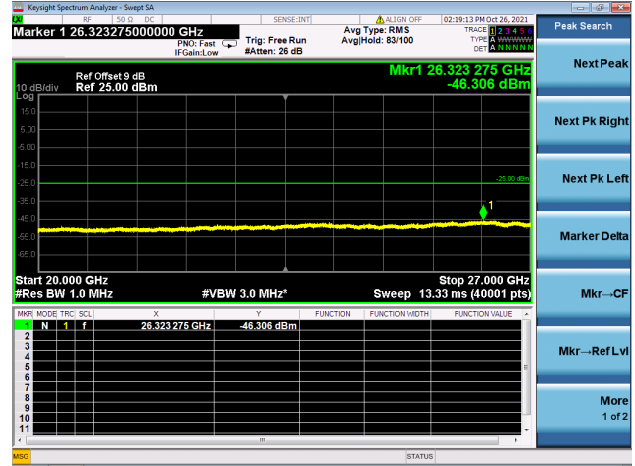

High CH/QPSK/1RB0 and 1RB99

High CH/QPSK/1RB0 and 1RB99

High CH/QPSK/FULL RB

High CH/QPSK/FULL RB

LTE CA\_41C CSE

Channel Bandwidth: 10MHz+15MHz

LOW CH/QPSK/1RB0 and 1RB74

LOW CH/QPSK/1RB0 and 1RB74