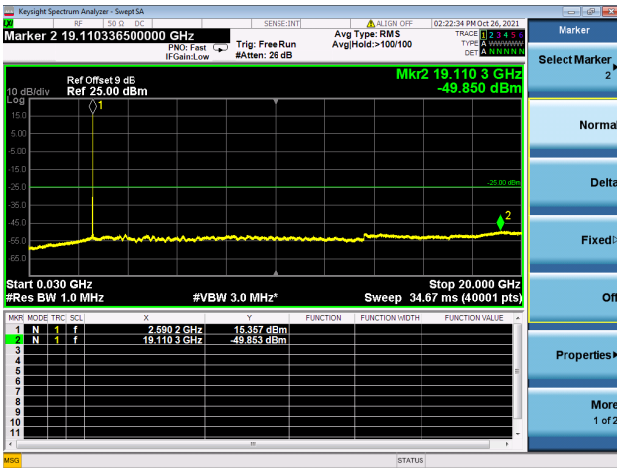

High CH/QPSK/1RB0 and 1RB99

High CH/QPSK/1RB0 and 1RB99

High CH/QPSK/FULL RB

High CH/QPSK/FULL RB

LTE CA\_41C CSE

Channel Bandwidth: 10MHz+15MHz

LOW CH/QPSK/1RB0 and 1RB74

LOW CH/QPSK/1RB0 and 1RB74

LOW CH/QPSK/1RB49 and 1RB0

LOW CH/QPSK/1RB49 and 1RB0

LOW CH/QPSK/FULL RB

LOW CH/QPSK/FULL RB

Mid CH/QPSK/1RB0 and 1RB74

Mid CH/QPSK/1RB0 and 1RB74

Mid CH/QPSK/1RB49 and 1RB0

Mid CH/QPSK/1RB49 and 1RB0