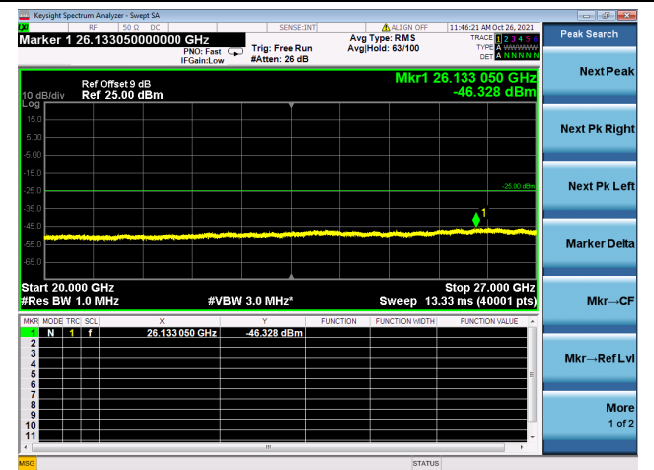

Mid CH/QPSK/FULL RB