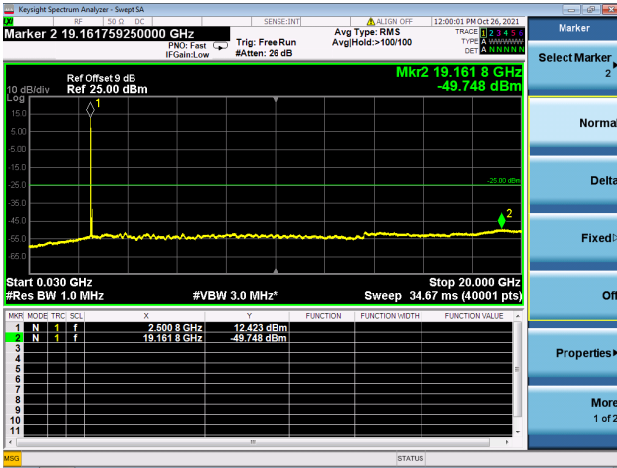

High CH/QPSK/1RB99 and 1RB0

High CH/QPSK/1RB99 and 1RB0

High CH/QPSK/FULL RB

High CH/QPSK/FULL RB

LTE CA\_7C CSE

Channel Bandwidth: 20MHz+15MHz

LOW CH/QPSK/1RB0 and 1RB74

LOW CH/QPSK/1RB0 and 1RB74