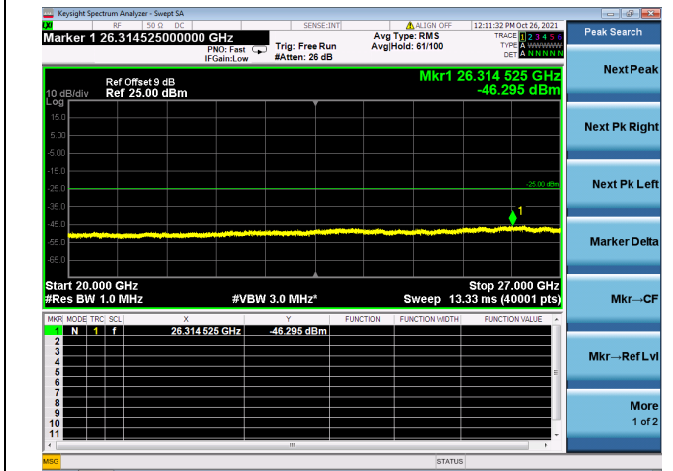

Mid CH/QPSK/FULL RB

Mid CH/QPSK/FULL RB

High CH/QPSK/1RB0 and 1RB74

High CH/QPSK/1RB0 and 1RB74

High CH/QPSK/1RB99 and 1RB0

High CH/QPSK/1RB99 and 1RB0

High CH/QPSK/FULL RB

High CH/QPSK/FULL RB

LTE CA\_41C CSE

Channel Bandwidth: 5MHz+20MHz

LOW CH/QPSK/1RB24 and 1RB0

LOW CH/QPSK/1RB24 and 1RB0

LOW CH/QPSK/1RB0 and 1RB99

LOW CH/QPSK/1RB0 and 1RB99

LOW CH/QPSK/FULL RB

LOW CH/QPSK/FULL RB