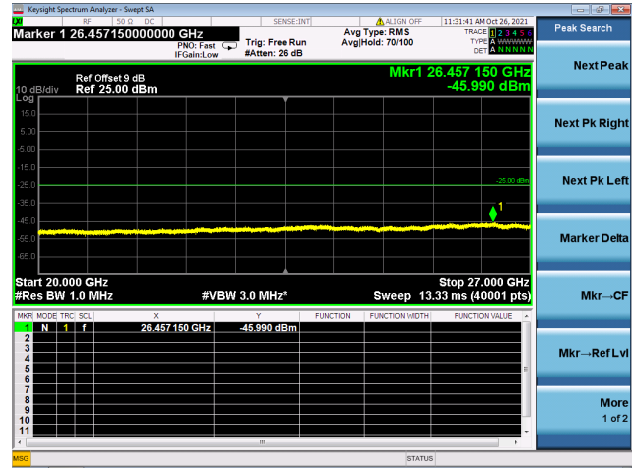

LTE CA\_7C CSE

Channel Bandwidth: 15MHz+15MHz

LOW CH/QPSK/1RB0 and 1RB74

LOW CH/QPSK/1RB0 and 1RB74

LOW CH/QPSK/1RB74 and 1RB0

LOW CH/QPSK/1RB74 and 1RB0

LOW CH/QPSK/FULL RB

LOW CH/QPSK/FULL RB

High CH/QPSK/1RB74 and 1RB0

High CH/QPSK/1RB74 and 1RB0

High CH/QPSK/FULL RB

High CH/QPSK/FULL RB

LTE CA\_7C CSE

Channel Bandwidth: 15MHz+20MHz

LOW CH/QPSK/1RB0 and 1RB99

LOW CH/QPSK/1RB0 and 1RB99