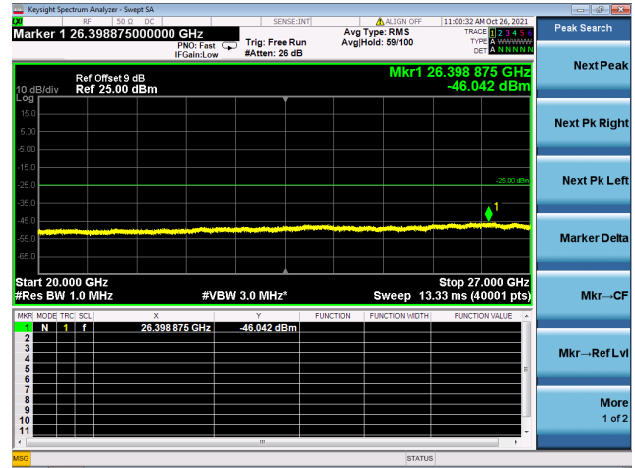

Mid CH/QPSK/FULL RB

Mid CH/QPSK/FULL RB

High CH/QPSK/1RB0 and 1RB99

High CH/QPSK/1RB0 and 1RB99

High CH/QPSK/1RB74 and 1RB0

High CH/QPSK/1RB74 and 1RB0

High CH/QPSK/FULL RB

High CH/QPSK/FULL RB

LTE CA\_7C CSE

Channel Bandwidth: 20MHz+10MHz

LOW CH/QPSK/1RB0 and 1RB49

LOW CH/QPSK/1RB0 and 1RB49

LOW CH/QPSK/1RB99 and 1RB0

LOW CH/QPSK/1RB99 and 1RB0

LOW CH/QPSK/FULL RB

LOW CH/QPSK/FULL RB