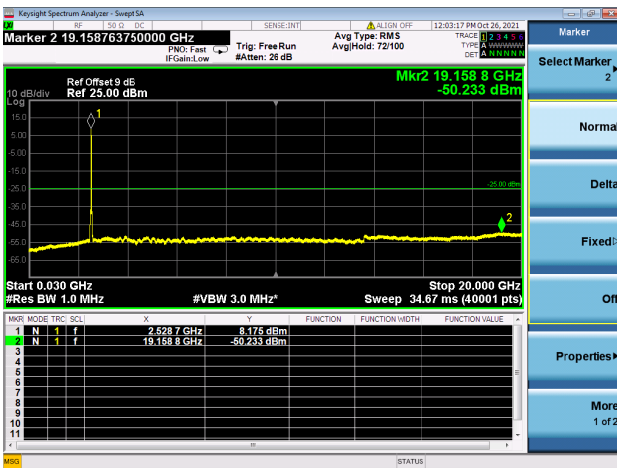

Mid CH/QPSK/FULL RB