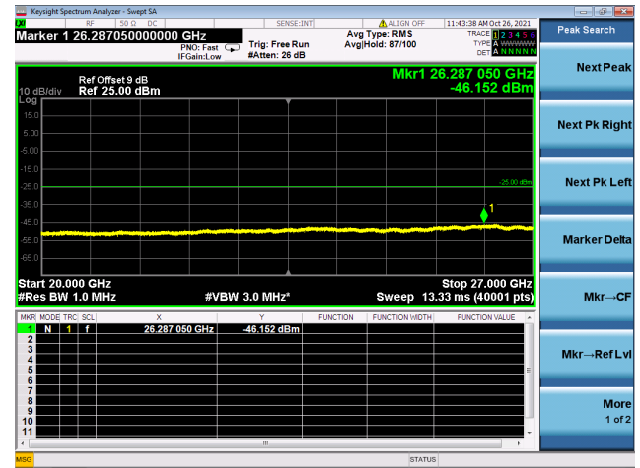

LOW CH/QPSK/1RB74 and 1RB0