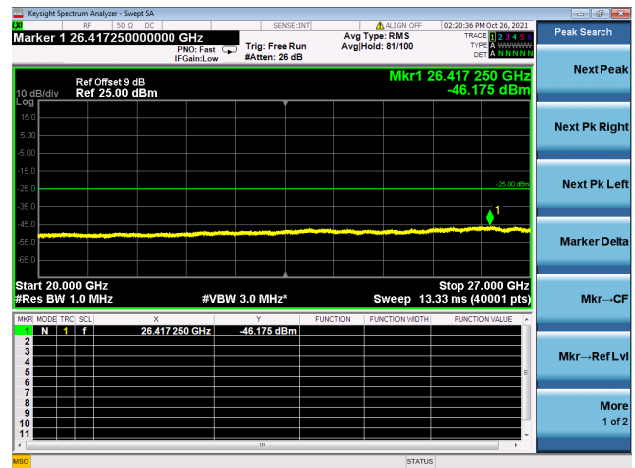

Mid CH/QPSK/FULL RB