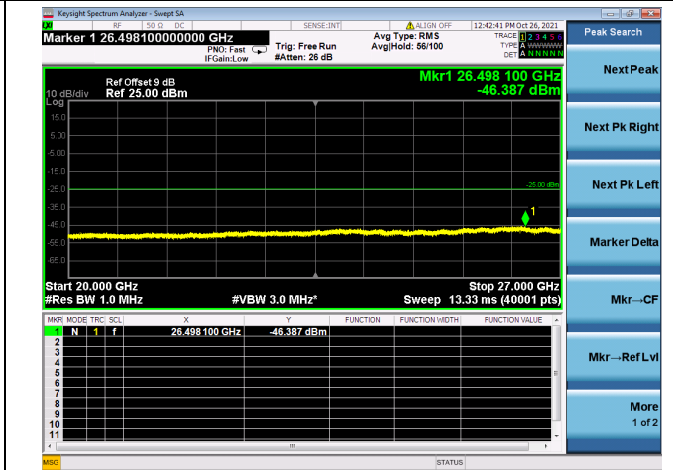

Mid CH/QPSK/1RB24 and 1RB0

Mid CH/QPSK/1RB24 and 1RB0

Mid CH/QPSK/1RB0 and 1RB99

Mid CH/QPSK/1RB0 and 1RB99

Mid CH/QPSK/FULL RB

Mid CH/QPSK/FULL RB

High CH/QPSK/1RB24 and 1RB0

High CH/QPSK/1RB24 and 1RB0

High CH/QPSK/1RB0 and 1RB99

High CH/QPSK/1RB0 and 1RB99

High CH/QPSK/FULL RB

High CH/QPSK/FULL RB

LTE CA\_41C CSE

Channel Bandwidth: 10MHz+15MHz

LOW CH/QPSK/1RB0 and 1RB74

LOW CH/QPSK/1RB0 and 1RB74