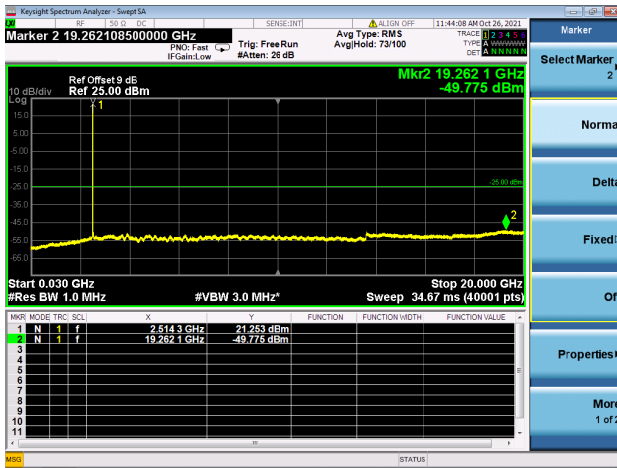

LOW CH/QPSK/1RB74 and 1RB0