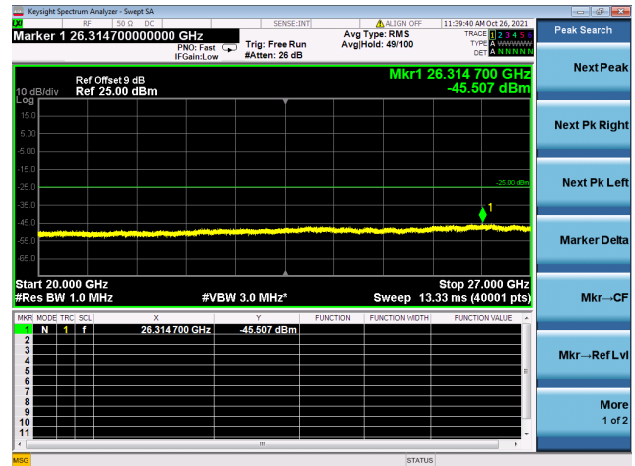

LTE CA\_7C CSE

Channel Bandwidth: 15MHz+15MHz

LOW CH/QPSK/1RB0 and 1RB74

LOW CH/QPSK/1RB0 and 1RB74

LOW CH/QPSK/1RB74 and 1RB0

LOW CH/QPSK/1RB74 and 1RB0

LOW CH/QPSK/FULL RB

LOW CH/QPSK/FULL RB

Mid CH/QPSK/1RB0 and 1RB74

Mid CH/QPSK/1RB0 and 1RB74

Mid CH/QPSK/1RB74 and 1RB0

Mid CH/QPSK/1RB74 and 1RB0

Mid CH/QPSK/FULL RB

Mid CH/QPSK/FULL RB

High CH/QPSK/1RB0 and 1RB74

High CH/QPSK/1RB0 and 1RB74

High CH/QPSK/1RB74 and 1RB0

High CH/QPSK/1RB74 and 1RB0

High CH/QPSK/FULL RB

High CH/QPSK/FULL RB

LTE CA\_7C CSE

Channel Bandwidth: 15MHz+20MHz

LOW CH/QPSK/1RB0 and 1RB99

LOW CH/QPSK/1RB0 and 1RB99