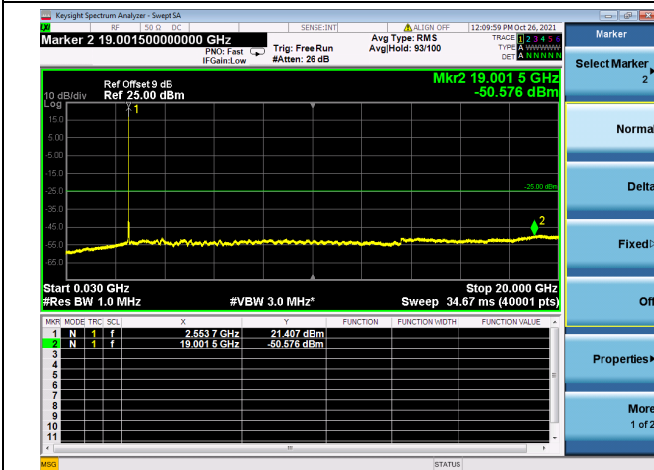

Mid CH/QPSK/FULL RB

Mid CH/QPSK/FULL RB

High CH/QPSK/1RB0 and 1RB74

High CH/QPSK/1RB0 and 1RB74

High CH/QPSK/1RB99 and 1RB0

High CH/QPSK/1RB99 and 1RB0

High CH/QPSK/FULL RB

High CH/QPSK/FULL RB

LTE CA\_41C CSE

Channel Bandwidth: 5MHz+20MHz

LOW CH/QPSK/1RB24 and 1RB0

LOW CH/QPSK/1RB24 and 1RB0

LOW CH/QPSK/1RB0 and 1RB99

LOW CH/QPSK/1RB0 and 1RB99

LOW CH/QPSK/FULL RB

LOW CH/QPSK/FULL RB