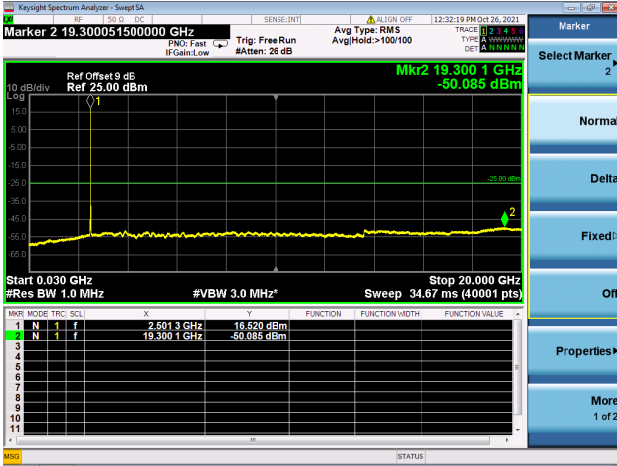

Mid CH/QPSK/FULL RB

Mid CH/QPSK/FULL RB

High CH/QPSK/1RB0 and 1RB74

High CH/QPSK/1RB0 and 1RB74

High CH/QPSK/1RB99 and 1RB0

High CH/QPSK/1RB99 and 1RB0

High CH/QPSK/FULL RB

High CH/QPSK/FULL RB

LTE CA\_41C CSE

Channel Bandwidth: 5MHz+20MHz

LOW CH/QPSK/1RB24 and 1RB0

LOW CH/QPSK/1RB24 and 1RB0

LOW CH/QPSK/1RB0 and 1RB99

LOW CH/QPSK/1RB0 and 1RB99

LOW CH/QPSK/FULL RB

LOW CH/QPSK/FULL RB