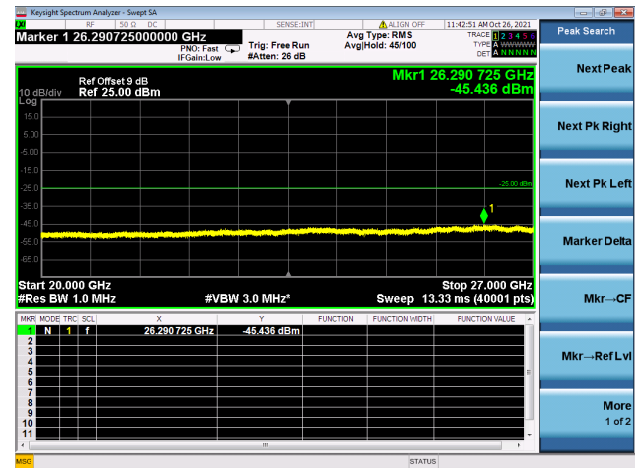

High CH/QPSK/1RB74 and 1RB0

High CH/QPSK/1RB74 and 1RB0

High CH/QPSK/FULL RB

High CH/QPSK/FULL RB

LTE CA\_7C CSE

Channel Bandwidth: 15MHz+20MHz

LOW CH/QPSK/1RB0 and 1RB99

LOW CH/QPSK/1RB0 and 1RB99

LOW CH/QPSK/1RB74 and 1RB0

LOW CH/QPSK/1RB74 and 1RB0

LOW CH/QPSK/FULL RB

LOW CH/QPSK/FULL RB

Mid CH/QPSK/1RB0 and 1RB99

Mid CH/QPSK/1RB0 and 1RB99

Mid CH/QPSK/1RB74 and 1RB0

Mid CH/QPSK/1RB74 and 1RB0

LTE CA\_7C CSE

Channel Bandwidth: 20MHz+10MHz

LOW CH/QPSK/1RB0 and 1RB49

LOW CH/QPSK/1RB0 and 1RB49

LOW CH/QPSK/1RB99 and 1RB0

LOW CH/QPSK/1RB99 and 1RB0

LOW CH/QPSK/FULL RB

LOW CH/QPSK/FULL RB