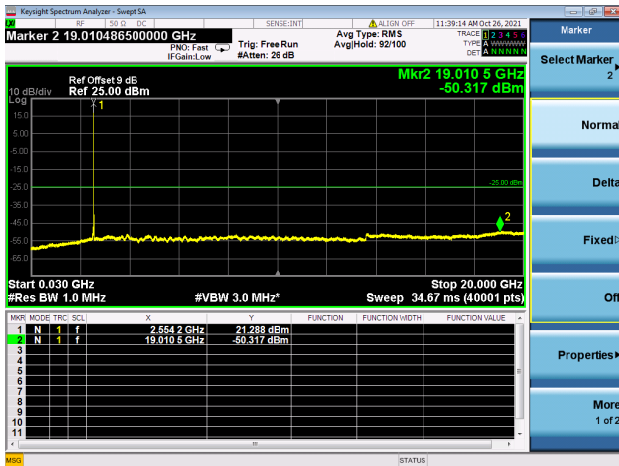

LTE CA\_7C CSE

Channel Bandwidth: 15MHz+15MHz

LOW CH/QPSK/1RB0 and 1RB74

LOW CH/QPSK/1RB0 and 1RB74

LOW CH/QPSK/1RB74 and 1RB0

LOW CH/QPSK/1RB74 and 1RB0

LOW CH/QPSK/FULL RB

LOW CH/QPSK/FULL RB

Mid CH/QPSK/1RB0 and 1RB74

Mid CH/QPSK/1RB0 and 1RB74

Mid CH/QPSK/1RB74 and 1RB0

Mid CH/QPSK/1RB74 and 1RB0

Mid CH/QPSK/FULL RB

Mid CH/QPSK/FULL RB

High CH/QPSK/1RB0 and 1RB74

High CH/QPSK/1RB0 and 1RB74

High CH/QPSK/1RB74 and 1RB0

High CH/QPSK/1RB74 and 1RB0

High CH/QPSK/FULL RB

High CH/QPSK/FULL RB

LTE CA\_7C CSE

Channel Bandwidth: 15MHz+20MHz

LOW CH/QPSK/1RB0 and 1RB99

LOW CH/QPSK/1RB0 and 1RB99