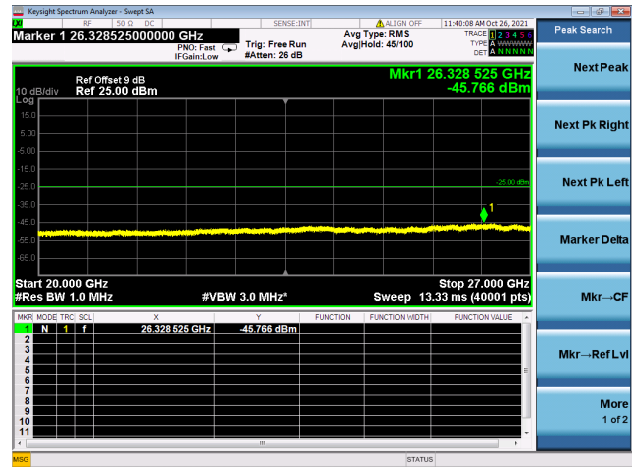

LTE CA\_7C CSE

Channel Bandwidth: 15MHz+15MHz

LOW CH/QPSK/1RB0 and 1RB74

LOW CH/QPSK/1RB0 and 1RB74

LOW CH/QPSK/1RB74 and 1RB0

LOW CH/QPSK/1RB74 and 1RB0

LOW CH/QPSK/FULL RB

LOW CH/QPSK/FULL RB

Mid CH/QPSK/1RB0 and 1RB74

Mid CH/QPSK/1RB0 and 1RB74

Mid CH/QPSK/1RB74 and 1RB0

Mid CH/QPSK/1RB74 and 1RB0

Mid CH/QPSK/FULL RB

Mid CH/QPSK/FULL RB

High CH/QPSK/1RB0 and 1RB74

High CH/QPSK/1RB0 and 1RB74

High CH/QPSK/1RB74 and 1RB0

High CH/QPSK/1RB74 and 1RB0

High CH/QPSK/FULL RB

High CH/QPSK/FULL RB

LTE CA\_7C CSE

Channel Bandwidth: 15MHz+20MHz

LOW CH/QPSK/1RB0 and 1RB99

LOW CH/QPSK/1RB0 and 1RB99