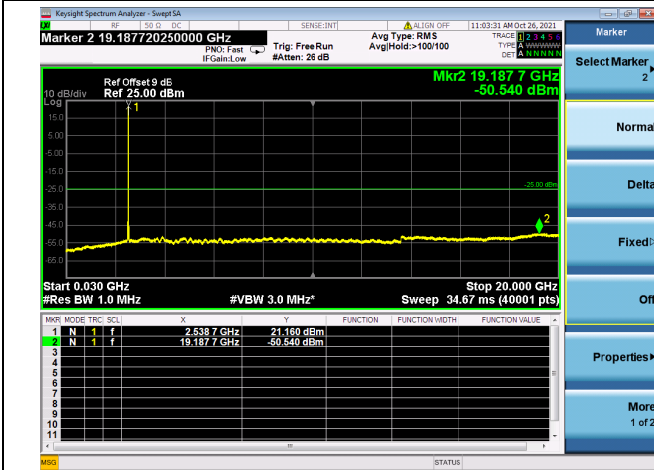

Mid CH/QPSK/1RB99 and 1RB0