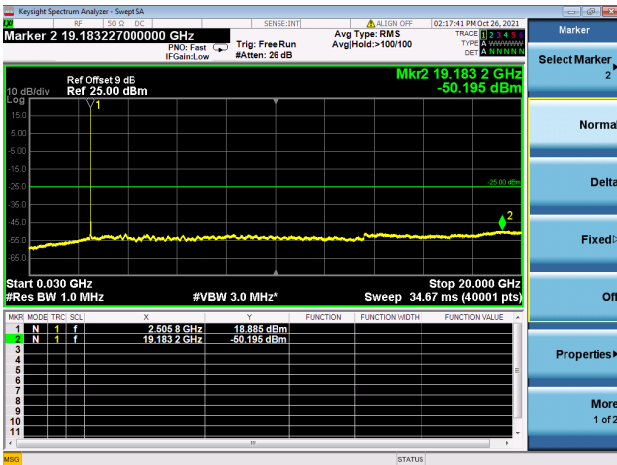

LOW CH/QPSK/1RB49 and 1RB0