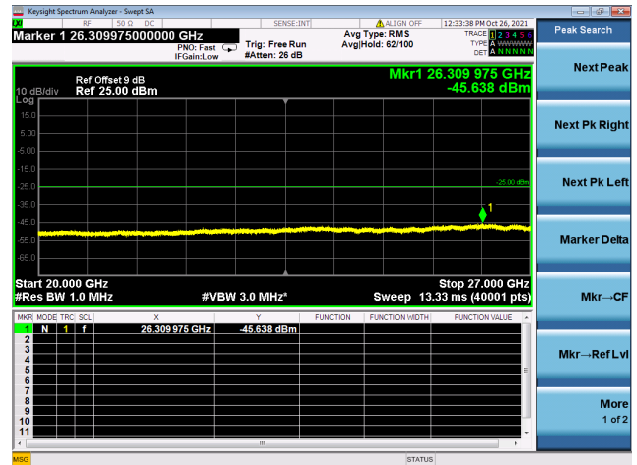

LTE CA\_41C CSE

Channel Bandwidth: 5MHz+20MHz

LOW CH/QPSK/1RB24 and 1RB0

LOW CH/QPSK/1RB24 and 1RB0

LOW CH/QPSK/1RB0 and 1RB99

LOW CH/QPSK/1RB0 and 1RB99

LOW CH/QPSK/FULL RB

LOW CH/QPSK/FULL RB