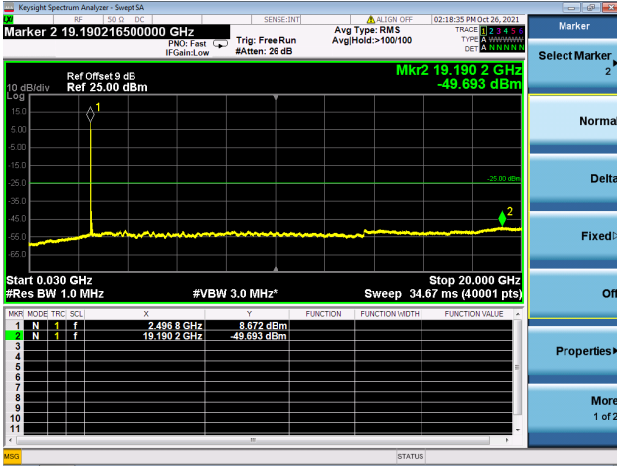

High CH/QPSK/1RB0 and 1RB99

High CH/QPSK/1RB0 and 1RB99

High CH/QPSK/FULL RB

High CH/QPSK/FULL RB

LTE CA\_41C CSE

Channel Bandwidth: 10MHz+15MHz

LOW CH/QPSK/1RB0 and 1RB74

LOW CH/QPSK/1RB0 and 1RB74