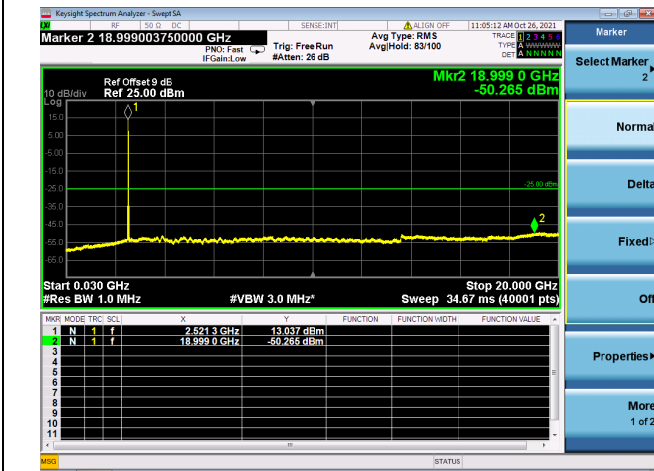

Mid CH/QPSK/1RB0 and 1RB49