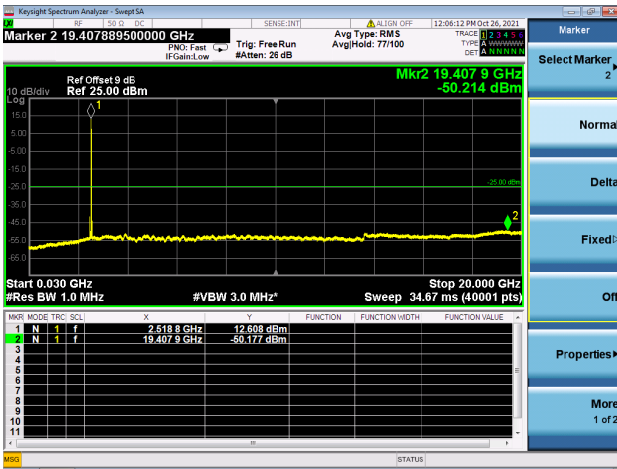

High CH/QPSK/1RB99 and 1RB0

High CH/QPSK/1RB99 and 1RB0

High CH/QPSK/FULL RB

High CH/QPSK/FULL RB

LTE CA\_7C CSE

Channel Bandwidth: 20MHz+15MHz

LOW CH/QPSK/1RB0 and 1RB74

LOW CH/QPSK/1RB0 and 1RB74

LOW CH/QPSK/1RB99 and 1RB0

LOW CH/QPSK/1RB99 and 1RB0

LOW CH/QPSK/FULL RB

LOW CH/QPSK/FULL RB

Mid CH/QPSK/1RB0 and 1RB74

Mid CH/QPSK/1RB0 and 1RB74

Mid CH/QPSK/1RB99 and 1RB0

Mid CH/QPSK/1RB99 and 1RB0