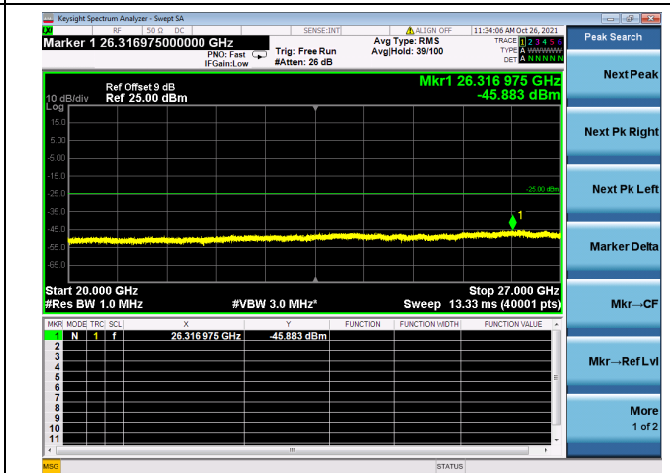

LTE CA\_7C CSE

Channel Bandwidth: 15MHz+15MHz

LOW CH/QPSK/1RB0 and 1RB74

LOW CH/QPSK/1RB0 and 1RB74

LOW CH/QPSK/1RB74 and 1RB0

LOW CH/QPSK/1RB74 and 1RB0

LOW CH/QPSK/FULL RB

LOW CH/QPSK/FULL RB

Mid CH/QPSK/1RB0 and 1RB74

Mid CH/QPSK/1RB0 and 1RB74

Mid CH/QPSK/1RB74 and 1RB0

Mid CH/QPSK/1RB74 and 1RB0

Mid CH/QPSK/FULL RB

Mid CH/QPSK/FULL RB

High CH/QPSK/1RB0 and 1RB74

High CH/QPSK/1RB0 and 1RB74

High CH/QPSK/1RB74 and 1RB0

High CH/QPSK/1RB74 and 1RB0

High CH/QPSK/FULL RB

High CH/QPSK/FULL RB

LTE CA\_7C CSE

Channel Bandwidth: 15MHz+20MHz

LOW CH/QPSK/1RB0 and 1RB99

LOW CH/QPSK/1RB0 and 1RB99