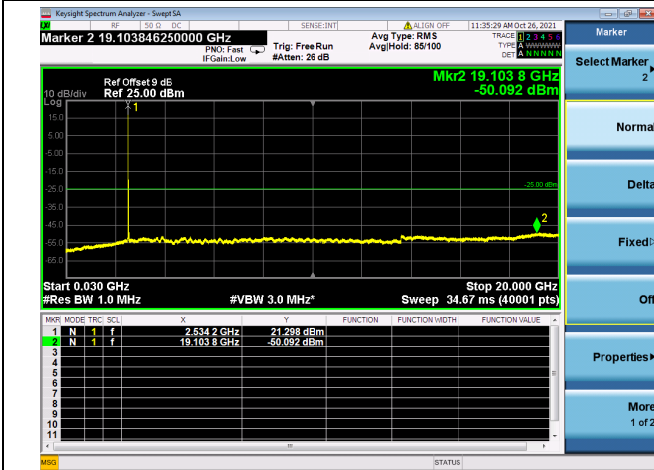

Mid CH/QPSK/1RB74 and 1RB0