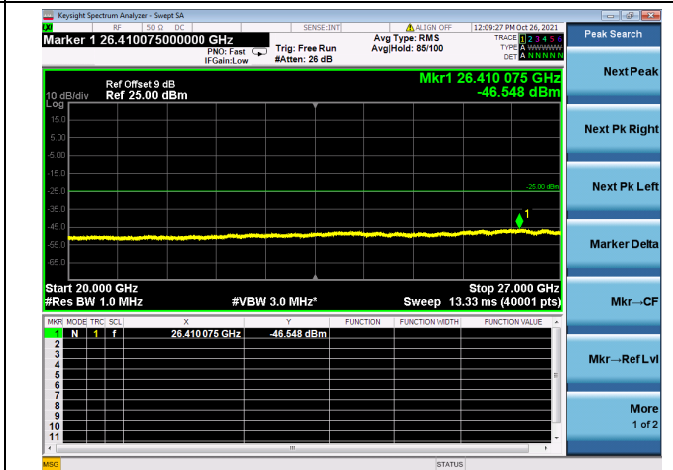

High CH/QPSK/1RB99 and 1RB0