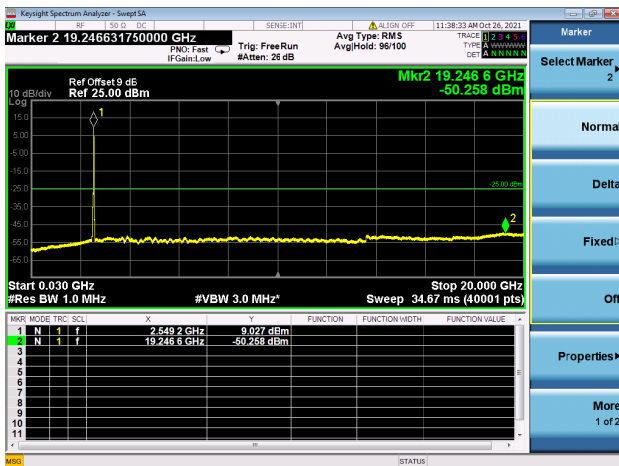

LTE CA\_7C CSE

Channel Bandwidth: 15MHz+15MHz

LOW CH/QPSK/1RB0 and 1RB74

LOW CH/QPSK/1RB0 and 1RB74

LOW CH/QPSK/1RB74 and 1RB0

LOW CH/QPSK/1RB74 and 1RB0

LOW CH/QPSK/FULL RB

LOW CH/QPSK/FULL RB

Mid CH/QPSK/1RB0 and 1RB74

Mid CH/QPSK/1RB0 and 1RB74

Mid CH/QPSK/1RB74 and 1RB0

Mid CH/QPSK/1RB74 and 1RB0

Mid CH/QPSK/FULL RB

Mid CH/QPSK/FULL RB

High CH/QPSK/1RB0 and 1RB74

High CH/QPSK/1RB0 and 1RB74

High CH/QPSK/1RB74 and 1RB0

High CH/QPSK/1RB74 and 1RB0

High CH/QPSK/FULL RB

High CH/QPSK/FULL RB

LTE CA\_7C CSE

Channel Bandwidth: 15MHz+20MHz

LOW CH/QPSK/1RB0 and 1RB99

LOW CH/QPSK/1RB0 and 1RB99