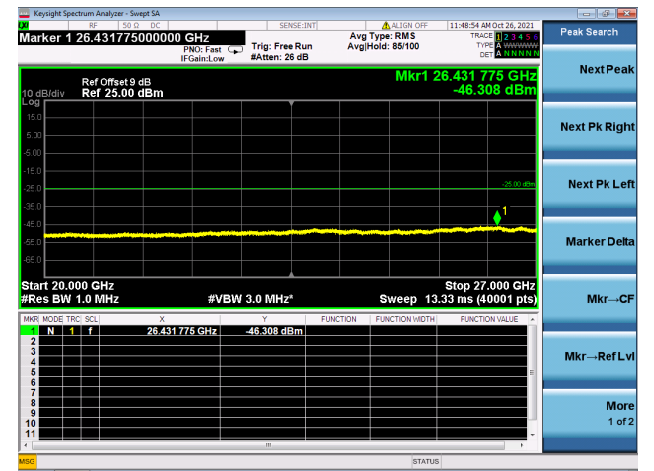

High CH/QPSK/1RB74 and 1RB0

High CH/QPSK/1RB74 and 1RB0

High CH/QPSK/FULL RB

High CH/QPSK/FULL RB

LTE CA\_7C CSE

Channel Bandwidth: 15MHz+20MHz

LOW CH/QPSK/1RB0 and 1RB99

LOW CH/QPSK/1RB0 and 1RB99

LOW CH/QPSK/1RB74 and 1RB0

LOW CH/QPSK/1RB74 and 1RB0

LOW CH/QPSK/FULL RB

LOW CH/QPSK/FULL RB

Mid CH/QPSK/1RB0 and 1RB99

Mid CH/QPSK/1RB0 and 1RB99

Mid CH/QPSK/1RB74 and 1RB0

Mid CH/QPSK/1RB74 and 1RB0

LTE CA\_7C CSE

Channel Bandwidth: 20MHz+10MHz

LOW CH/QPSK/1RB0 and 1RB49

LOW CH/QPSK/1RB0 and 1RB49

LOW CH/QPSK/1RB99 and 1RB0

LOW CH/QPSK/1RB99 and 1RB0

LOW CH/QPSK/FULL RB

LOW CH/QPSK/FULL RB