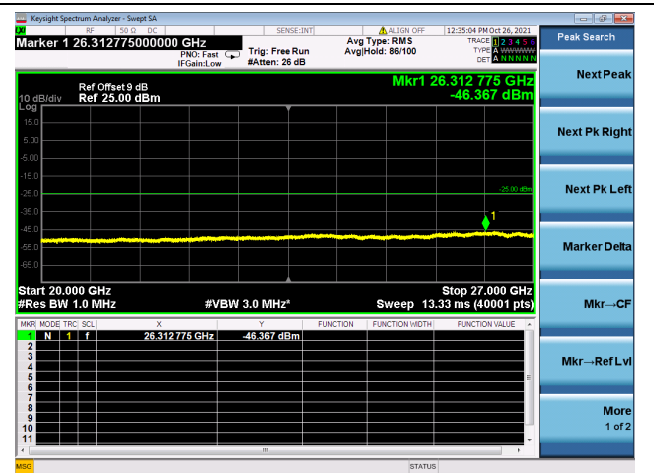

Mid CH/QPSK/1RB24 and 1RB0

Mid CH/QPSK/1RB24 and 1RB0

Mid CH/QPSK/1RB0 and 1RB99

Mid CH/QPSK/1RB0 and 1RB99

Mid CH/QPSK/FULL RB

Mid CH/QPSK/FULL RB

High CH/QPSK/1RB24 and 1RB0

High CH/QPSK/1RB24 and 1RB0

High CH/QPSK/1RB0 and 1RB99

High CH/QPSK/1RB0 and 1RB99

High CH/QPSK/FULL RB

High CH/QPSK/FULL RB

LTE CA\_41C CSE

Channel Bandwidth: 10MHz+15MHz

LOW CH/QPSK/1RB0 and 1RB74

LOW CH/QPSK/1RB0 and 1RB74