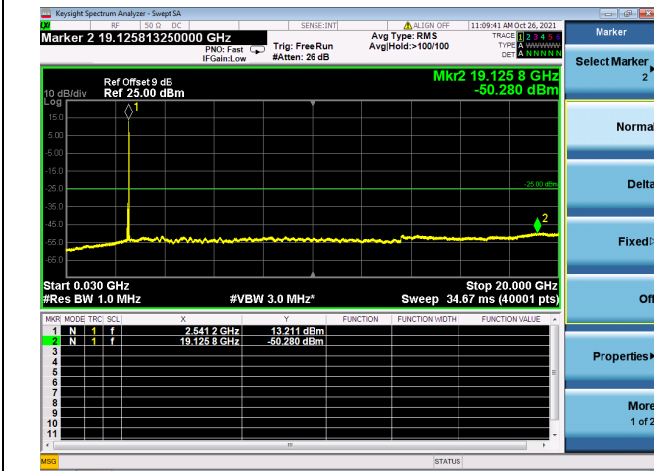

LTE CA\_7C CSE

Channel Bandwidth: 20MHz+10MHz

LOW CH/QPSK/1RB0 and 1RB49

LOW CH/QPSK/1RB0 and 1RB49

LOW CH/QPSK/1RB99 and 1RB0

LOW CH/QPSK/1RB99 and 1RB0

LOW CH/QPSK/FULL RB

LOW CH/QPSK/FULL RB

Mid CH/QPSK/1RB0 and 1RB49

Mid CH/QPSK/1RB0 and 1RB49

Mid CH/QPSK/1RB99 and 1RB0

Mid CH/QPSK/1RB99 and 1RB0

Mid CH/QPSK/FULL RB

Mid CH/QPSK/FULL RB

High CH/QPSK/1RB0 and 1RB49

High CH/QPSK/1RB0 and 1RB49

High CH/QPSK/1RB99 and 1RB0

High CH/QPSK/1RB99 and 1RB0

High CH/QPSK/FULL RB

High CH/QPSK/FULL RB

LTE CA\_7C CSE

Channel Bandwidth: 20MHz+15MHz

LOW CH/QPSK/1RB0 and 1RB74

LOW CH/QPSK/1RB0 and 1RB74