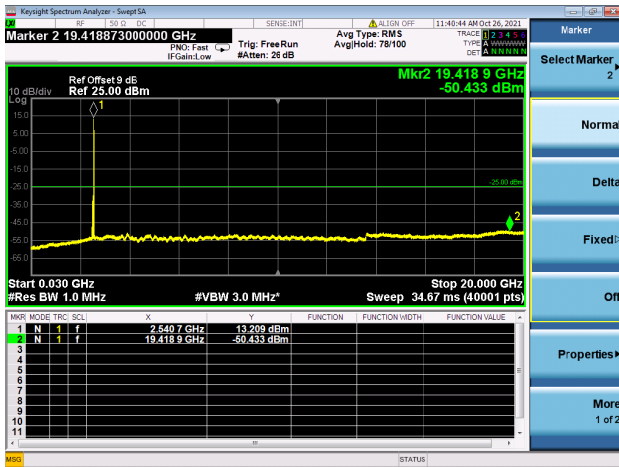

LTE CA\_7C CSE

Channel Bandwidth: 15MHz+15MHz

LOW CH/QPSK/1RB0 and 1RB74

LOW CH/QPSK/1RB0 and 1RB74

LOW CH/QPSK/1RB74 and 1RB0

LOW CH/QPSK/1RB74 and 1RB0

LOW CH/QPSK/FULL RB

LOW CH/QPSK/FULL RB

Mid CH/QPSK/1RB0 and 1RB74

Mid CH/QPSK/1RB0 and 1RB74

Mid CH/QPSK/1RB74 and 1RB0

Mid CH/QPSK/1RB74 and 1RB0

Mid CH/QPSK/FULL RB

Mid CH/QPSK/FULL RB

High CH/QPSK/1RB0 and 1RB74

High CH/QPSK/1RB0 and 1RB74

High CH/QPSK/1RB74 and 1RB0

High CH/QPSK/1RB74 and 1RB0

High CH/QPSK/FULL RB

High CH/QPSK/FULL RB

LTE CA\_7C CSE

Channel Bandwidth: 15MHz+20MHz

LOW CH/QPSK/1RB0 and 1RB99

LOW CH/QPSK/1RB0 and 1RB99