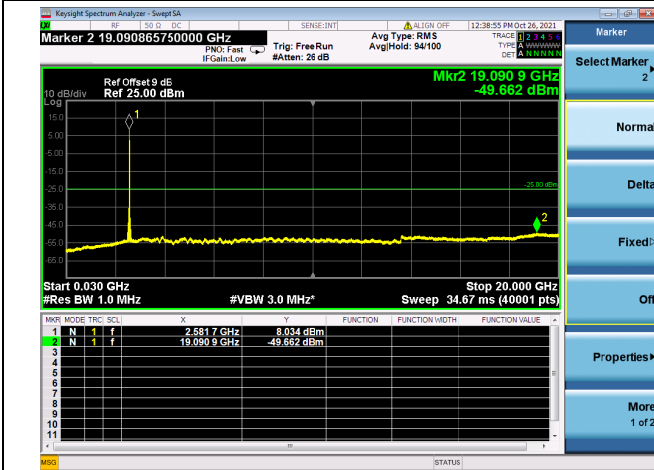

Mid CH/QPSK/1RB0 and 1RB99