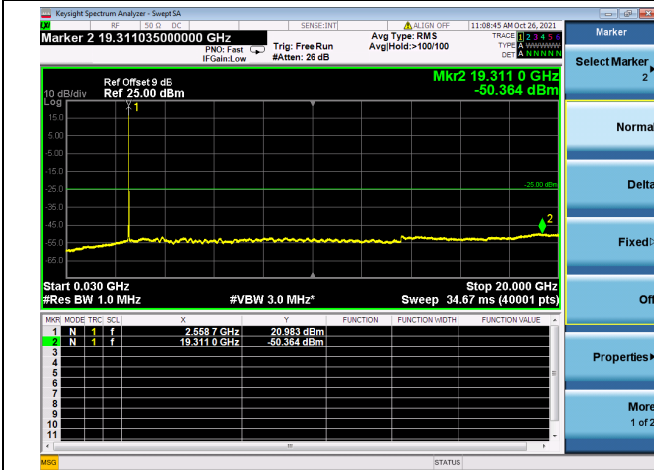

LTE CA\_7C CSE

Channel Bandwidth: 20MHz+10MHz

LOW CH/QPSK/1RB0 and 1RB49

LOW CH/QPSK/1RB0 and 1RB49

LOW CH/QPSK/1RB99 and 1RB0

LOW CH/QPSK/1RB99 and 1RB0

LOW CH/QPSK/FULL RB

LOW CH/QPSK/FULL RB

Mid CH/QPSK/1RB0 and 1RB49

Mid CH/QPSK/1RB0 and 1RB49

Mid CH/QPSK/1RB99 and 1RB0

Mid CH/QPSK/1RB99 and 1RB0

Mid CH/QPSK/FULL RB

Mid CH/QPSK/FULL RB

High CH/QPSK/1RB0 and 1RB49

High CH/QPSK/1RB0 and 1RB49

High CH/QPSK/1RB99 and 1RB0

High CH/QPSK/1RB99 and 1RB0

High CH/QPSK/FULL RB

High CH/QPSK/FULL RB

LTE CA\_7C CSE

Channel Bandwidth: 20MHz+15MHz

LOW CH/QPSK/1RB0 and 1RB74

LOW CH/QPSK/1RB0 and 1RB74