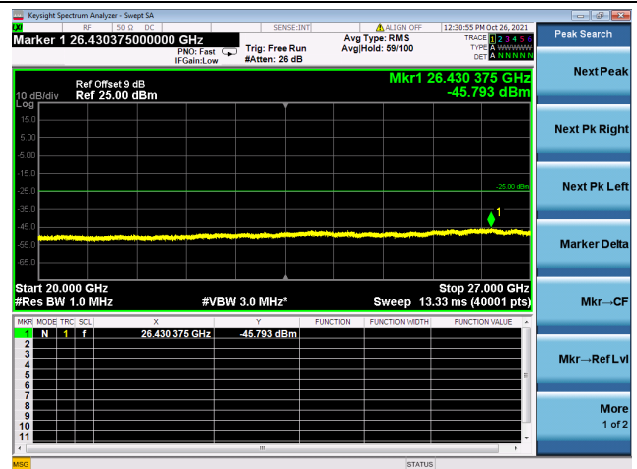

LTE CA\_41C CSE

Channel Bandwidth: 5MHz+20MHz

LOW CH/QPSK/1RB24 and 1RB0

LOW CH/QPSK/1RB24 and 1RB0

LOW CH/QPSK/1RB0 and 1RB99

LOW CH/QPSK/1RB0 and 1RB99

LOW CH/QPSK/FULL RB

LOW CH/QPSK/FULL RB