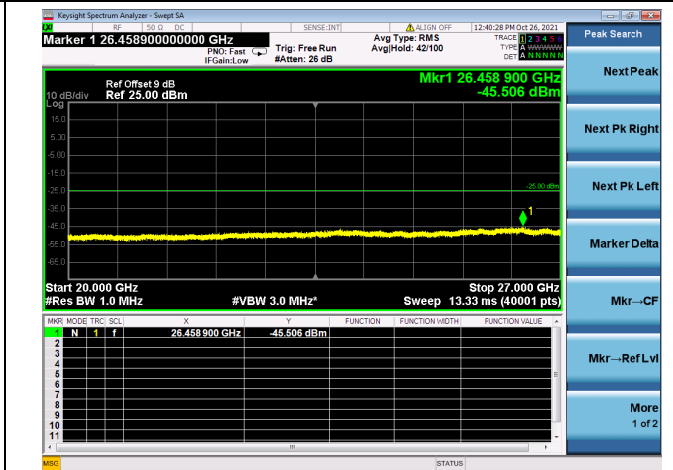

High CH/QPSK/1RB0 and 1RB99

High CH/QPSK/1RB0 and 1RB99

High CH/QPSK/FULL RB

High CH/QPSK/FULL RB

LTE CA\_41C CSE

Channel Bandwidth: 10MHz+15MHz

LOW CH/QPSK/1RB0 and 1RB74

LOW CH/QPSK/1RB0 and 1RB74