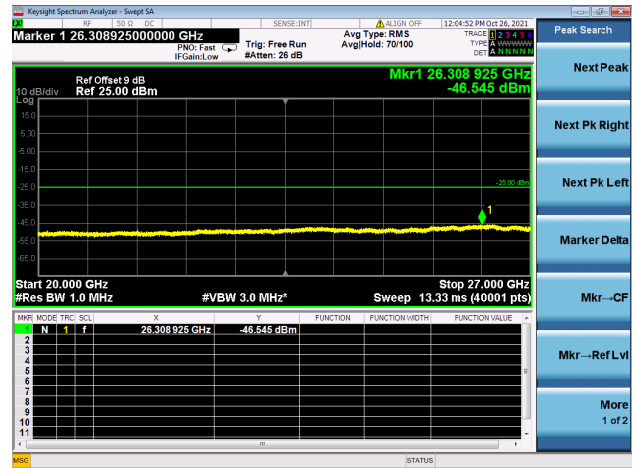

High CH/QPSK/1RB99 and 1RB0

High CH/QPSK/1RB99 and 1RB0

High CH/QPSK/FULL RB

High CH/QPSK/FULL RB

LTE CA\_7C CSE

Channel Bandwidth: 20MHz+15MHz

LOW CH/QPSK/1RB0 and 1RB74

LOW CH/QPSK/1RB0 and 1RB74

LOW CH/QPSK/1RB99 and 1RB0

LOW CH/QPSK/1RB99 and 1RB0

LOW CH/QPSK/FULL RB

LOW CH/QPSK/FULL RB

Mid CH/QPSK/1RB0 and 1RB74

Mid CH/QPSK/1RB0 and 1RB74

Mid CH/QPSK/1RB99 and 1RB0

Mid CH/QPSK/1RB99 and 1RB0