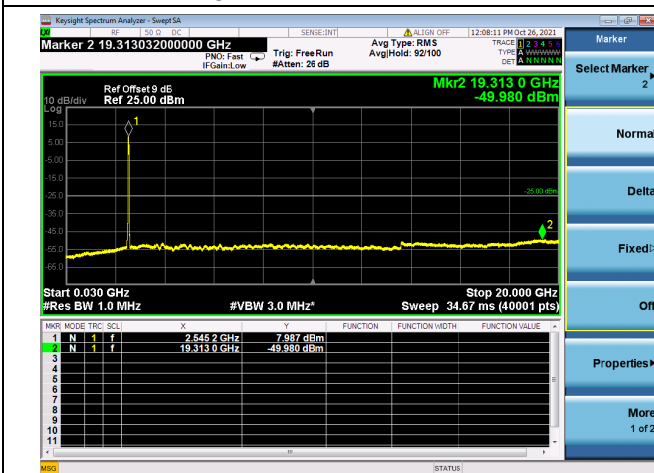

Mid CH/QPSK/FULL RB

Mid CH/QPSK/FULL RB

High CH/QPSK/1RB0 and 1RB74

High CH/QPSK/1RB0 and 1RB74

High CH/QPSK/1RB99 and 1RB0

High CH/QPSK/1RB99 and 1RB0

High CH/QPSK/FULL RB

High CH/QPSK/FULL RB

LTE CA\_41C CSE

Channel Bandwidth: 5MHz+20MHz

LOW CH/QPSK/1RB24 and 1RB0

LOW CH/QPSK/1RB24 and 1RB0

LOW CH/QPSK/1RB0 and 1RB99

LOW CH/QPSK/1RB0 and 1RB99

LOW CH/QPSK/FULL RB

LOW CH/QPSK/FULL RB