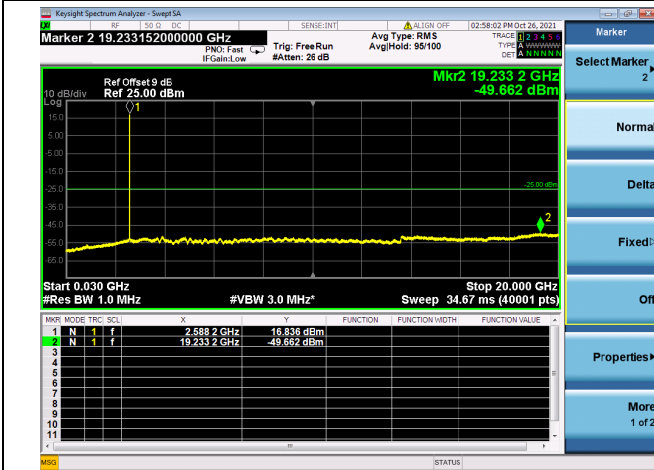

Mid CH/QPSK/1RB49 and 1RB0