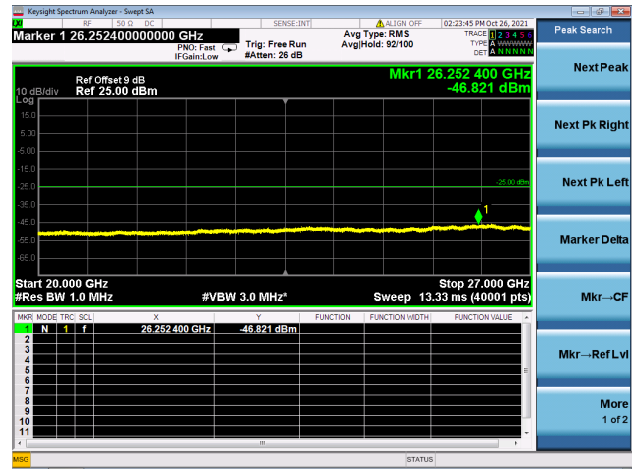

High CH/QPSK/1RB0 and 1RB99

High CH/QPSK/1RB0 and 1RB99

High CH/QPSK/FULL RB

High CH/QPSK/FULL RB

LTE CA\_41C CSE

Channel Bandwidth: 10MHz+15MHz

LOW CH/QPSK/1RB0 and 1RB74

LOW CH/QPSK/1RB0 and 1RB74

LOW CH/QPSK/1RB49 and 1RB0

LOW CH/QPSK/1RB49 and 1RB0

LOW CH/QPSK/FULL RB

LOW CH/QPSK/FULL RB

Mid CH/QPSK/1RB0 and 1RB74

Mid CH/QPSK/1RB0 and 1RB74

Mid CH/QPSK/1RB49 and 1RB0

Mid CH/QPSK/1RB49 and 1RB0