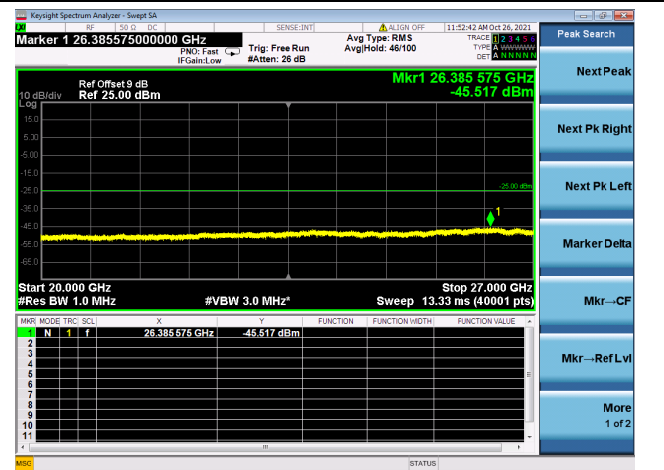

Mid CH/QPSK/FULL RB

Mid CH/QPSK/FULL RB

High CH/QPSK/1RB0 and 1RB99

High CH/QPSK/1RB0 and 1RB99

High CH/QPSK/1RB74 and 1RB0

High CH/QPSK/1RB74 and 1RB0

High CH/QPSK/FULL RB

High CH/QPSK/FULL RB

LTE CA\_7C CSE

Channel Bandwidth: 20MHz+10MHz

LOW CH/QPSK/1RB0 and 1RB49

LOW CH/QPSK/1RB0 and 1RB49

LOW CH/QPSK/1RB99 and 1RB0

LOW CH/QPSK/1RB99 and 1RB0

LOW CH/QPSK/FULL RB

LOW CH/QPSK/FULL RB