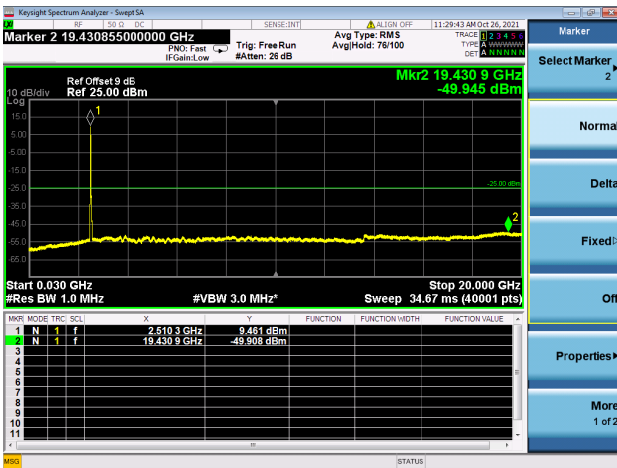

LTE CA\_7C CSE

Channel Bandwidth: 15MHz+15MHz

LOW CH/QPSK/1RB0 and 1RB74

LOW CH/QPSK/1RB0 and 1RB74

LOW CH/QPSK/1RB74 and 1RB0

LOW CH/QPSK/1RB74 and 1RB0

LOW CH/QPSK/FULL RB

LOW CH/QPSK/FULL RB

High CH/QPSK/1RB74 and 1RB0

High CH/QPSK/1RB74 and 1RB0

High CH/QPSK/FULL RB

High CH/QPSK/FULL RB

LTE CA\_7C CSE

Channel Bandwidth: 15MHz+20MHz

LOW CH/QPSK/1RB0 and 1RB99

LOW CH/QPSK/1RB0 and 1RB99