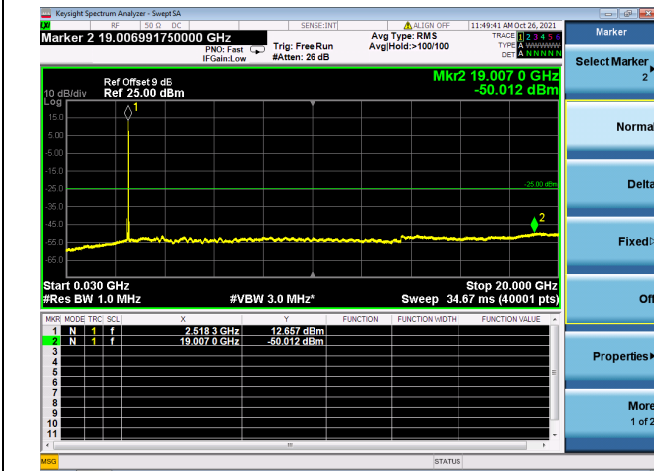

High CH/QPSK/1RB74 and 1RB0

High CH/QPSK/1RB74 and 1RB0

High CH/QPSK/FULL RB

High CH/QPSK/FULL RB

LTE CA\_7C CSE

Channel Bandwidth: 15MHz+20MHz

LOW CH/QPSK/1RB0 and 1RB99

LOW CH/QPSK/1RB0 and 1RB99

LOW CH/QPSK/1RB74 and 1RB0

LOW CH/QPSK/1RB74 and 1RB0

LOW CH/QPSK/FULL RB

LOW CH/QPSK/FULL RB

Mid CH/QPSK/1RB0 and 1RB99

Mid CH/QPSK/1RB0 and 1RB99

Mid CH/QPSK/1RB74 and 1RB0

Mid CH/QPSK/1RB74 and 1RB0

LTE CA\_7C CSE

Channel Bandwidth: 20MHz+10MHz

LOW CH/QPSK/1RB0 and 1RB49

LOW CH/QPSK/1RB0 and 1RB49

LOW CH/QPSK/1RB99 and 1RB0

LOW CH/QPSK/1RB99 and 1RB0

LOW CH/QPSK/FULL RB

LOW CH/QPSK/FULL RB