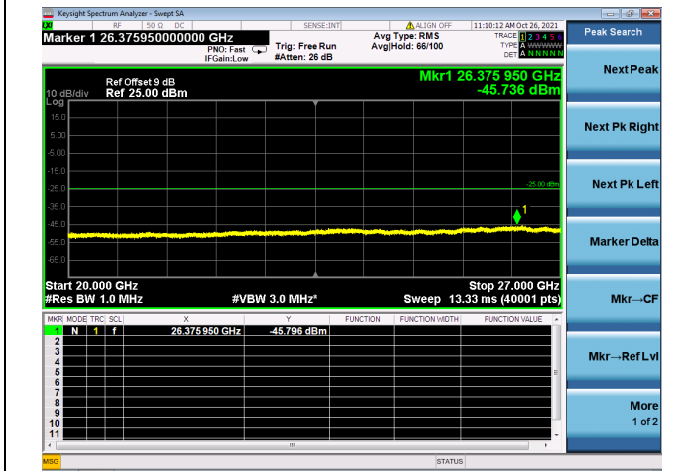

LTE CA\_7C CSE

Channel Bandwidth: 20MHz+10MHz

LOW CH/QPSK/1RB0 and 1RB49

LOW CH/QPSK/1RB0 and 1RB49

LOW CH/QPSK/1RB99 and 1RB0

LOW CH/QPSK/1RB99 and 1RB0

LOW CH/QPSK/FULL RB

LOW CH/QPSK/FULL RB

Mid CH/QPSK/1RB0 and 1RB49

Mid CH/QPSK/1RB0 and 1RB49

Mid CH/QPSK/1RB99 and 1RB0

Mid CH/QPSK/1RB99 and 1RB0

Mid CH/QPSK/FULL RB

Mid CH/QPSK/FULL RB

High CH/QPSK/1RB0 and 1RB49

High CH/QPSK/1RB0 and 1RB49

High CH/QPSK/1RB99 and 1RB0

High CH/QPSK/1RB99 and 1RB0

High CH/QPSK/FULL RB

High CH/QPSK/FULL RB

LTE CA\_7C CSE

Channel Bandwidth: 20MHz+15MHz

LOW CH/QPSK/1RB0 and 1RB74

LOW CH/QPSK/1RB0 and 1RB74