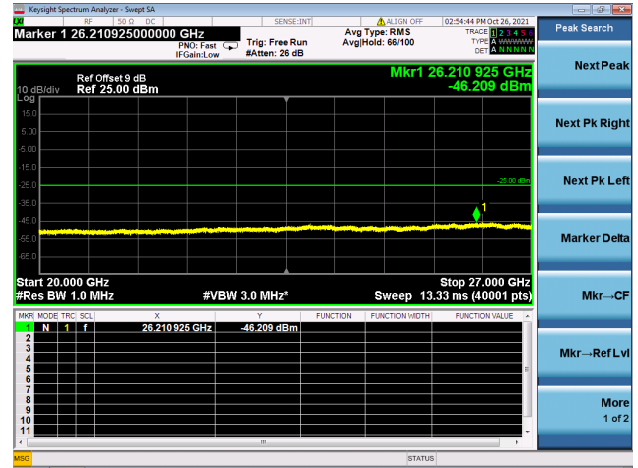

Mid CH/QPSK/FULL RB

Mid CH/QPSK/FULL RB

High CH/QPSK/1RB0 and 1RB74

High CH/QPSK/1RB0 and 1RB74

High CH/QPSK/1RB49 and 1RB0

High CH/QPSK/1RB49 and 1RB0

High CH/QPSK/FULL RB

High CH/QPSK/FULL RB

LTE CA\_41C CSE

Channel Bandwidth: 10MHz+20MHz

LOW CH/QPSK/1RB0 and 1RB99

LOW CH/QPSK/1RB0 and 1RB99

LOW CH/QPSK/1RB49 and 1RB0

LOW CH/QPSK/1RB49 and 1RB0

LOW CH/QPSK/FULL RB

LOW CH/QPSK/FULL RB