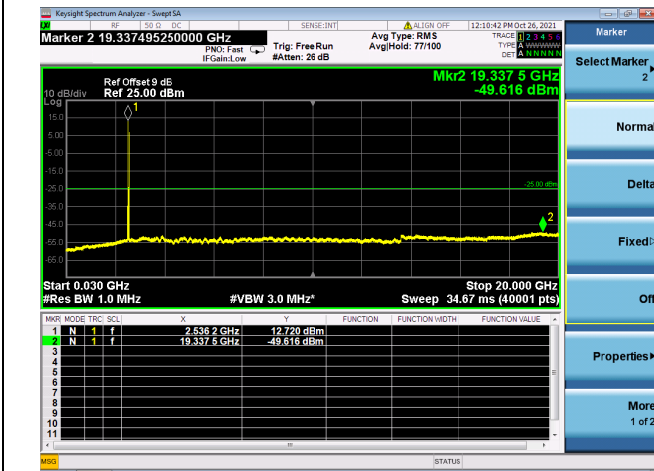

Mid CH/QPSK/FULL RB

Mid CH/QPSK/FULL RB

High CH/QPSK/1RB0 and 1RB74

High CH/QPSK/1RB0 and 1RB74

High CH/QPSK/1RB99 and 1RB0

High CH/QPSK/1RB99 and 1RB0

High CH/QPSK/FULL RB

High CH/QPSK/FULL RB

LTE CA\_41C CSE

Channel Bandwidth: 5MHz+20MHz

LOW CH/QPSK/1RB24 and 1RB0

LOW CH/QPSK/1RB24 and 1RB0

LOW CH/QPSK/1RB0 and 1RB99

LOW CH/QPSK/1RB0 and 1RB99

LOW CH/QPSK/FULL RB

LOW CH/QPSK/FULL RB