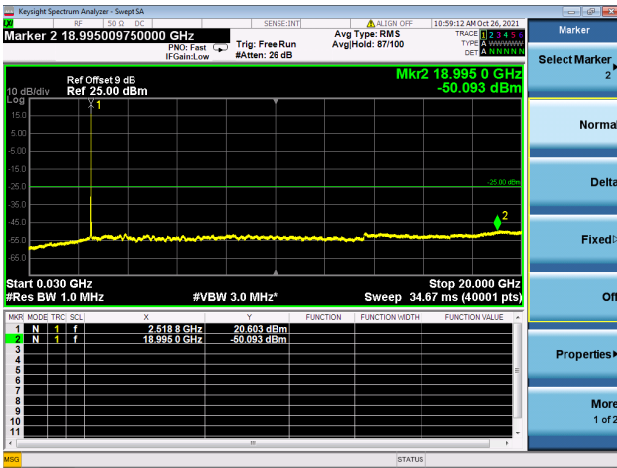

LTE CA\_7C CSE

Channel Bandwidth: 20MHz+10MHz

LOW CH/QPSK/1RB0 and 1RB49

LOW CH/QPSK/1RB0 and 1RB49

LOW CH/QPSK/1RB99 and 1RB0

LOW CH/QPSK/1RB99 and 1RB0

LOW CH/QPSK/FULL RB

LOW CH/QPSK/FULL RB

High CH/QPSK/1RB99 and 1RB0

High CH/QPSK/1RB99 and 1RB0

High CH/QPSK/FULL RB

High CH/QPSK/FULL RB

LTE CA\_7C CSE

Channel Bandwidth: 20MHz+15MHz

LOW CH/QPSK/1RB0 and 1RB74

LOW CH/QPSK/1RB0 and 1RB74