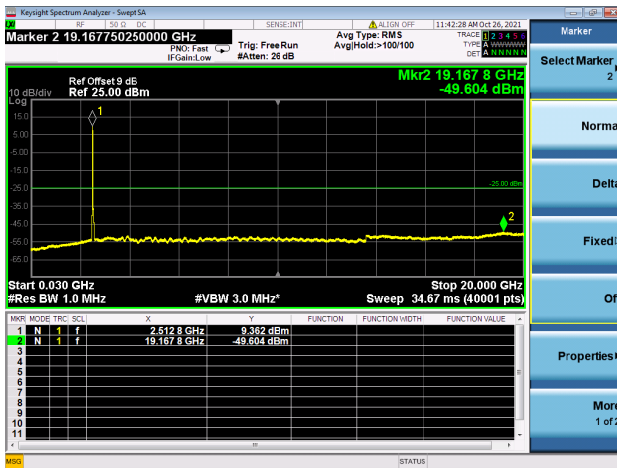

LOW CH/QPSK/FULL RB