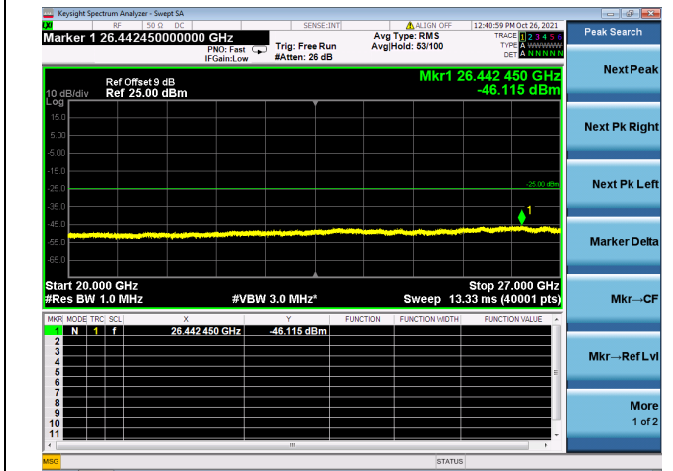

Mid CH/QPSK/1RB24 and 1RB0

Mid CH/QPSK/1RB24 and 1RB0

Mid CH/QPSK/1RB0 and 1RB99

Mid CH/QPSK/1RB0 and 1RB99

Mid CH/QPSK/FULL RB

Mid CH/QPSK/FULL RB

High CH/QPSK/1RB24 and 1RB0

High CH/QPSK/1RB24 and 1RB0

High CH/QPSK/1RB0 and 1RB99

High CH/QPSK/1RB0 and 1RB99

High CH/QPSK/FULL RB

High CH/QPSK/FULL RB

LTE CA\_41C CSE

Channel Bandwidth: 10MHz+15MHz

LOW CH/QPSK/1RB0 and 1RB74

LOW CH/QPSK/1RB0 and 1RB74