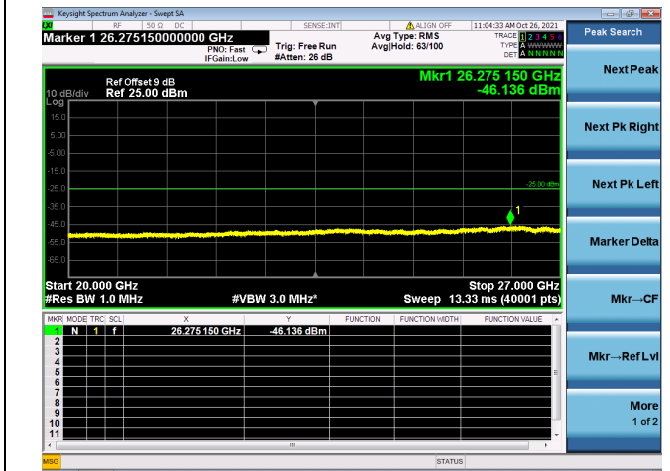

Mid CH/QPSK/1RB0 and 1RB49