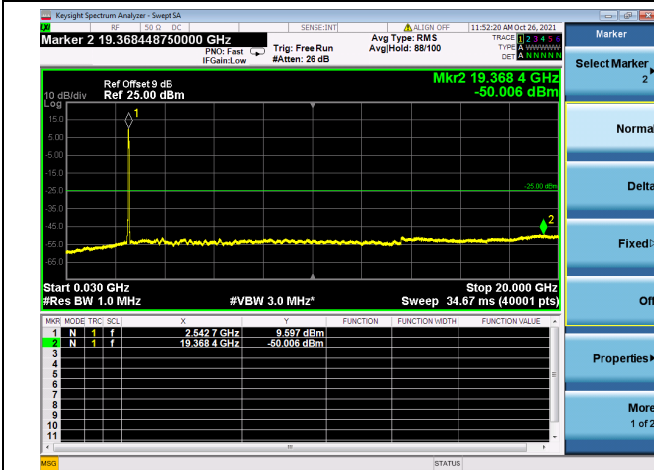

Mid CH/QPSK/FULL RB

Mid CH/QPSK/FULL RB

High CH/QPSK/1RB0 and 1RB99

High CH/QPSK/1RB0 and 1RB99

High CH/QPSK/1RB74 and 1RB0

High CH/QPSK/1RB74 and 1RB0

High CH/QPSK/FULL RB

High CH/QPSK/FULL RB

LTE CA\_7C CSE

Channel Bandwidth: 20MHz+10MHz

LOW CH/QPSK/1RB0 and 1RB49

LOW CH/QPSK/1RB0 and 1RB49

LOW CH/QPSK/1RB99 and 1RB0

LOW CH/QPSK/1RB99 and 1RB0

LOW CH/QPSK/FULL RB

LOW CH/QPSK/FULL RB