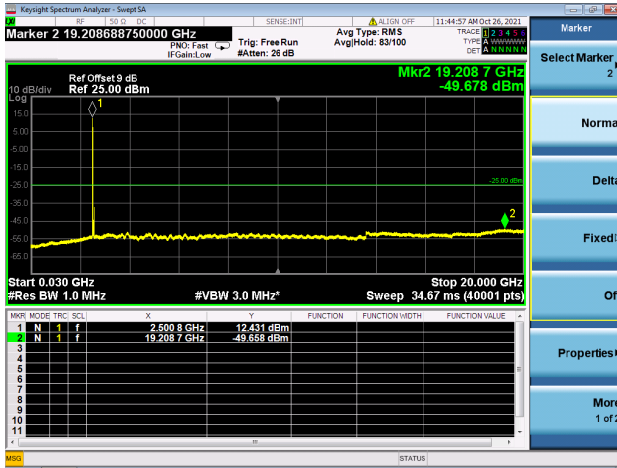

High CH/QPSK/1RB74 and 1RB0

High CH/QPSK/1RB74 and 1RB0

High CH/QPSK/FULL RB

High CH/QPSK/FULL RB

LTE CA\_7C CSE

Channel Bandwidth: 15MHz+20MHz

LOW CH/QPSK/1RB0 and 1RB99

LOW CH/QPSK/1RB0 and 1RB99