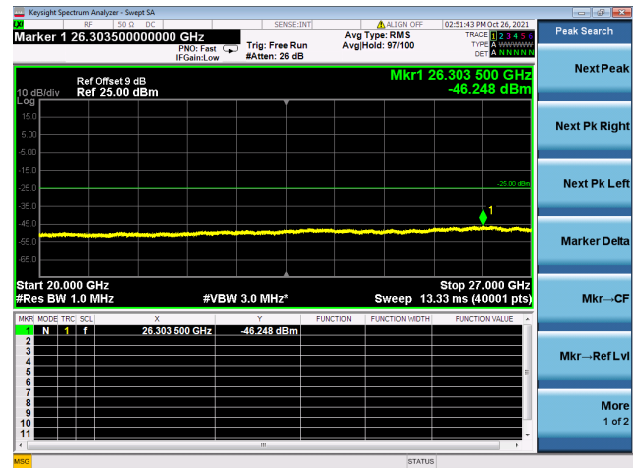

LTE CA\_41C CSE

Channel Bandwidth: 10MHz+20MHz

LOW CH/QPSK/1RB0 and 1RB99

LOW CH/QPSK/1RB0 and 1RB99

LOW CH/QPSK/1RB49 and 1RB0

LOW CH/QPSK/1RB49 and 1RB0

LOW CH/QPSK/FULL RB

LOW CH/QPSK/FULL RB