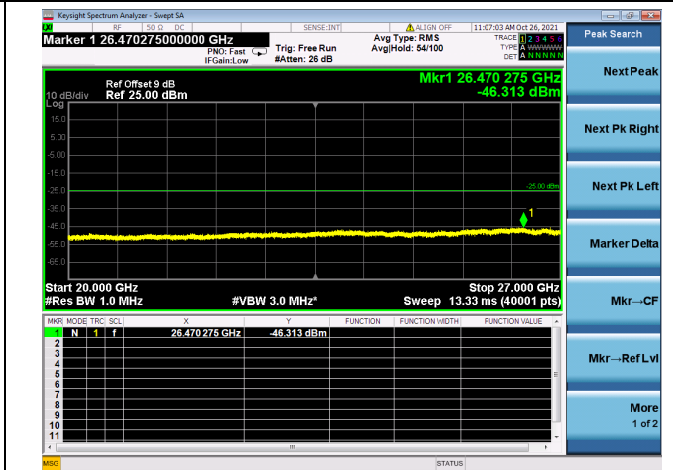

High CH/QPSK/1RB99 and 1RB0

High CH/QPSK/1RB99 and 1RB0

High CH/QPSK/FULL RB

High CH/QPSK/FULL RB

LTE CA\_7C CSE

Channel Bandwidth: 20MHz+15MHz

LOW CH/QPSK/1RB0 and 1RB74

LOW CH/QPSK/1RB0 and 1RB74