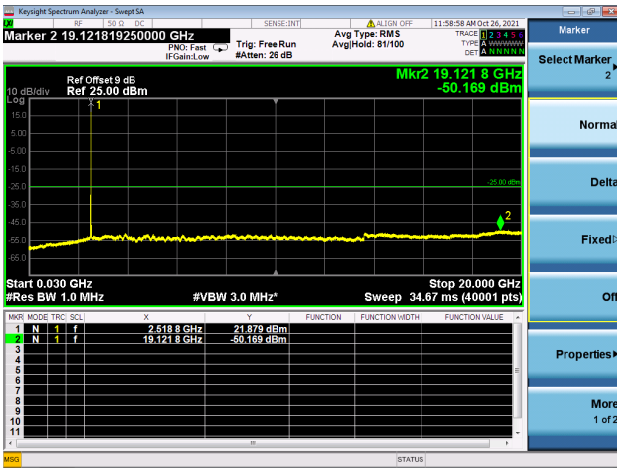

LOW CH/QPSK/1RB99 and 1RB0