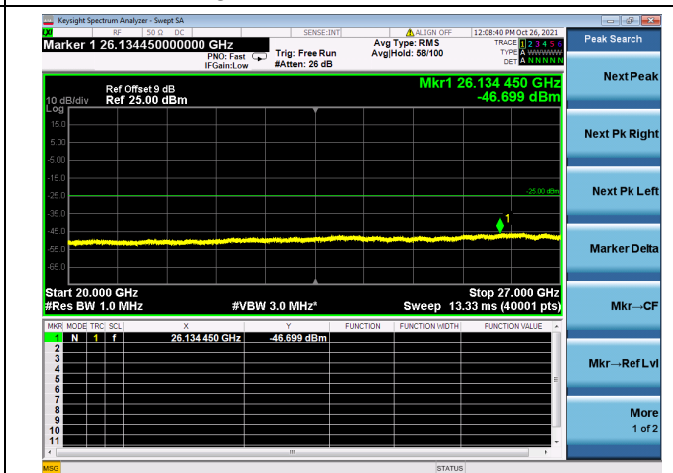

Mid CH/QPSK/FULL RB

Mid CH/QPSK/FULL RB

High CH/QPSK/1RB0 and 1RB74

High CH/QPSK/1RB0 and 1RB74

High CH/QPSK/1RB99 and 1RB0

High CH/QPSK/1RB99 and 1RB0

High CH/QPSK/FULL RB

High CH/QPSK/FULL RB

LTE CA\_41C CSE

Channel Bandwidth: 5MHz+20MHz

LOW CH/QPSK/1RB24 and 1RB0

LOW CH/QPSK/1RB24 and 1RB0

LOW CH/QPSK/1RB0 and 1RB99

LOW CH/QPSK/1RB0 and 1RB99

LOW CH/QPSK/FULL RB

LOW CH/QPSK/FULL RB