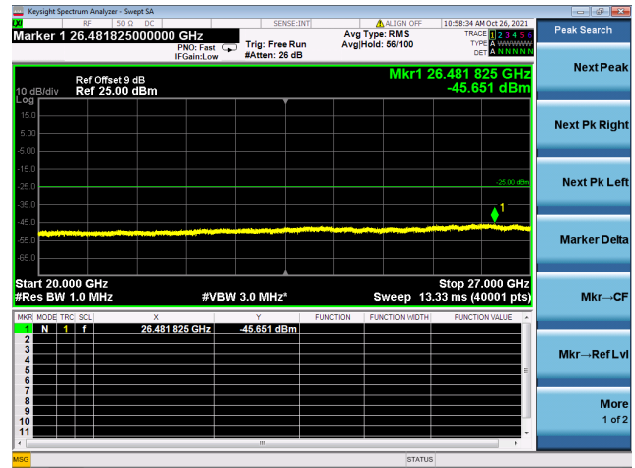

LTE CA\_7C CSE

Channel Bandwidth: 20MHz+10MHz

LOW CH/QPSK/1RB0 and 1RB49

LOW CH/QPSK/1RB0 and 1RB49

LOW CH/QPSK/1RB99 and 1RB0

LOW CH/QPSK/1RB99 and 1RB0

LOW CH/QPSK/FULL RB

LOW CH/QPSK/FULL RB

High CH/QPSK/1RB99 and 1RB0

High CH/QPSK/1RB99 and 1RB0

High CH/QPSK/FULL RB

High CH/QPSK/FULL RB

LTE CA\_7C CSE

Channel Bandwidth: 20MHz+15MHz

LOW CH/QPSK/1RB0 and 1RB74

LOW CH/QPSK/1RB0 and 1RB74