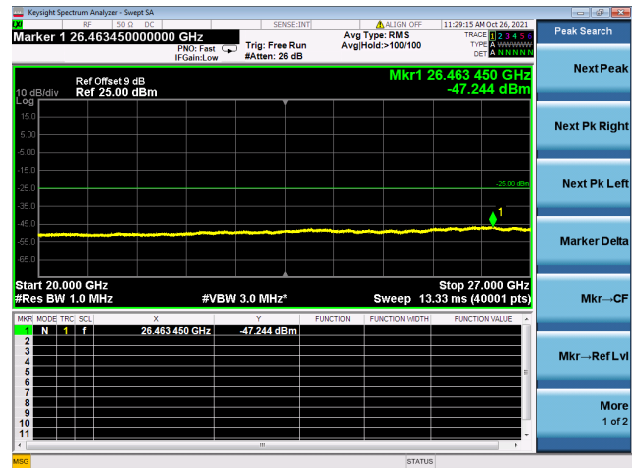

LTE CA\_7C CSE

Channel Bandwidth: 15MHz+15MHz

LOW CH/QPSK/1RB0 and 1RB74

LOW CH/QPSK/1RB0 and 1RB74

LOW CH/QPSK/1RB74 and 1RB0

LOW CH/QPSK/1RB74 and 1RB0

LOW CH/QPSK/FULL RB

LOW CH/QPSK/FULL RB

High CH/QPSK/1RB74 and 1RB0

High CH/QPSK/1RB74 and 1RB0

High CH/QPSK/FULL RB

High CH/QPSK/FULL RB

LTE CA\_7C CSE

Channel Bandwidth: 15MHz+20MHz

LOW CH/QPSK/1RB0 and 1RB99

LOW CH/QPSK/1RB0 and 1RB99