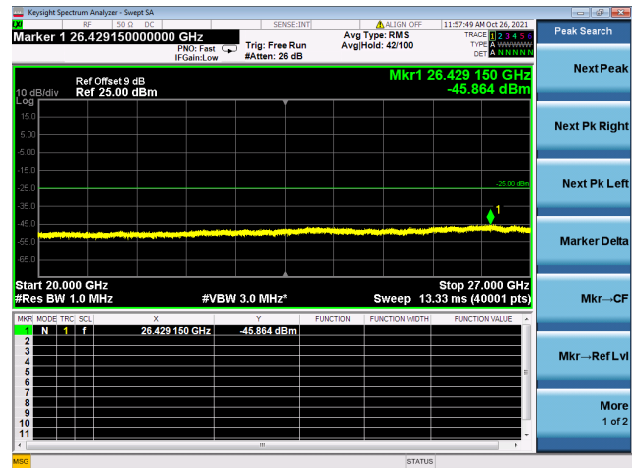

High CH/QPSK/1RB99 and 1RB0

High CH/QPSK/1RB99 and 1RB0

High CH/QPSK/FULL RB

High CH/QPSK/FULL RB

LTE CA\_7C CSE

Channel Bandwidth: 20MHz+15MHz

LOW CH/QPSK/1RB0 and 1RB74

LOW CH/QPSK/1RB0 and 1RB74

LOW CH/QPSK/1RB99 and 1RB0

LOW CH/QPSK/1RB99 and 1RB0

LOW CH/QPSK/FULL RB

LOW CH/QPSK/FULL RB

Mid CH/QPSK/1RB0 and 1RB74

Mid CH/QPSK/1RB0 and 1RB74

Mid CH/QPSK/1RB99 and 1RB0

Mid CH/QPSK/1RB99 and 1RB0