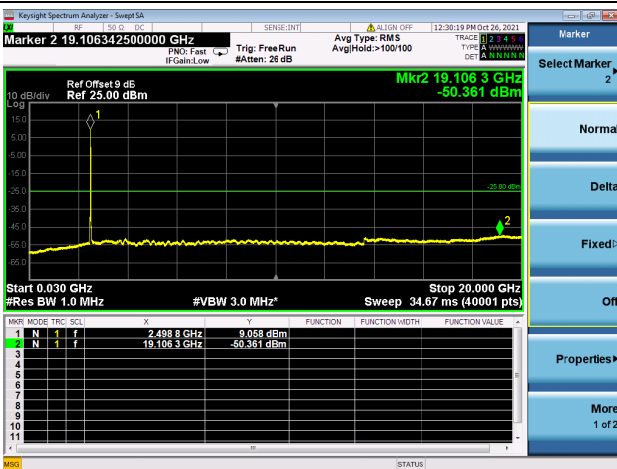

LTE CA\_41C CSE

Channel Bandwidth: 5MHz+20MHz

LOW CH/QPSK/1RB24 and 1RB0

LOW CH/QPSK/1RB24 and 1RB0

LOW CH/QPSK/1RB0 and 1RB99

LOW CH/QPSK/1RB0 and 1RB99

LOW CH/QPSK/FULL RB

LOW CH/QPSK/FULL RB