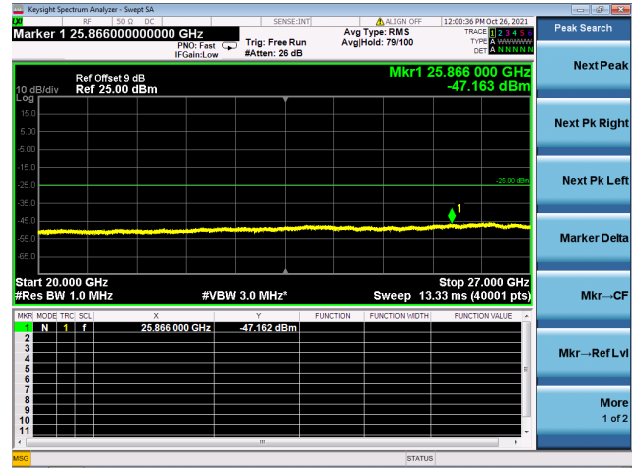

High CH/QPSK/1RB99 and 1RB0

High CH/QPSK/1RB99 and 1RB0

High CH/QPSK/FULL RB

High CH/QPSK/FULL RB

LTE CA\_7C CSE

Channel Bandwidth: 20MHz+15MHz

LOW CH/QPSK/1RB0 and 1RB74

LOW CH/QPSK/1RB0 and 1RB74