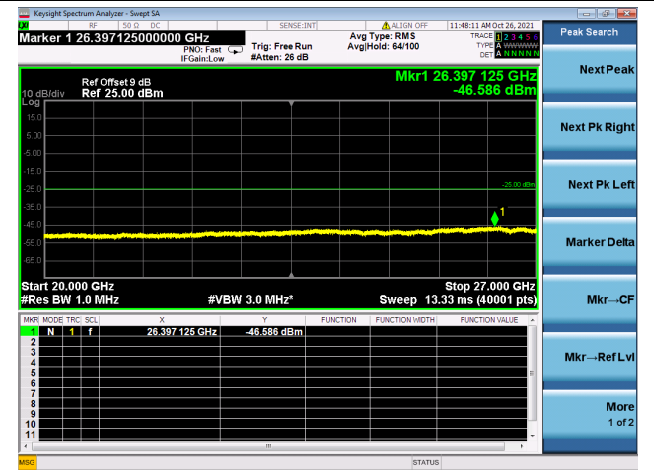

High CH/QPSK/1RB74 and 1RB0

High CH/QPSK/1RB74 and 1RB0

High CH/QPSK/FULL RB

High CH/QPSK/FULL RB

LTE CA\_7C CSE

Channel Bandwidth: 15MHz+20MHz

LOW CH/QPSK/1RB0 and 1RB99

LOW CH/QPSK/1RB0 and 1RB99

LOW CH/QPSK/1RB74 and 1RB0

LOW CH/QPSK/1RB74 and 1RB0

LOW CH/QPSK/FULL RB

LOW CH/QPSK/FULL RB

Mid CH/QPSK/1RB0 and 1RB99

Mid CH/QPSK/1RB0 and 1RB99

Mid CH/QPSK/1RB74 and 1RB0

Mid CH/QPSK/1RB74 and 1RB0

LTE CA\_7C CSE

Channel Bandwidth: 20MHz+10MHz

LOW CH/QPSK/1RB0 and 1RB49

LOW CH/QPSK/1RB0 and 1RB49

LOW CH/QPSK/1RB99 and 1RB0

LOW CH/QPSK/1RB99 and 1RB0

LOW CH/QPSK/FULL RB

LOW CH/QPSK/FULL RB