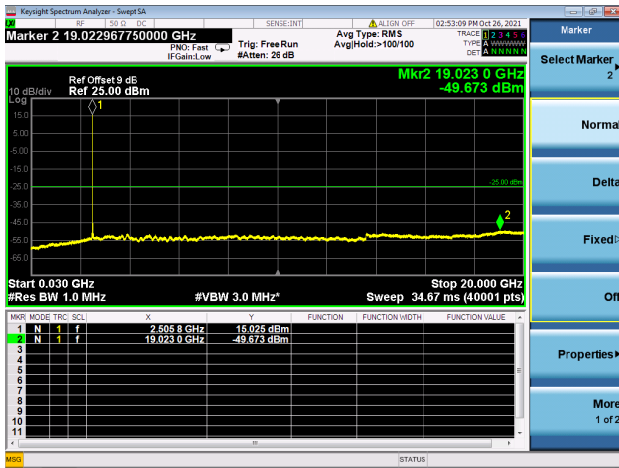

LTE CA\_41C CSE

Channel Bandwidth: 10MHz+20MHz

LOW CH/QPSK/1RB0 and 1RB99

LOW CH/QPSK/1RB0 and 1RB99

LOW CH/QPSK/1RB49 and 1RB0

LOW CH/QPSK/1RB49 and 1RB0

LOW CH/QPSK/FULL RB

LOW CH/QPSK/FULL RB