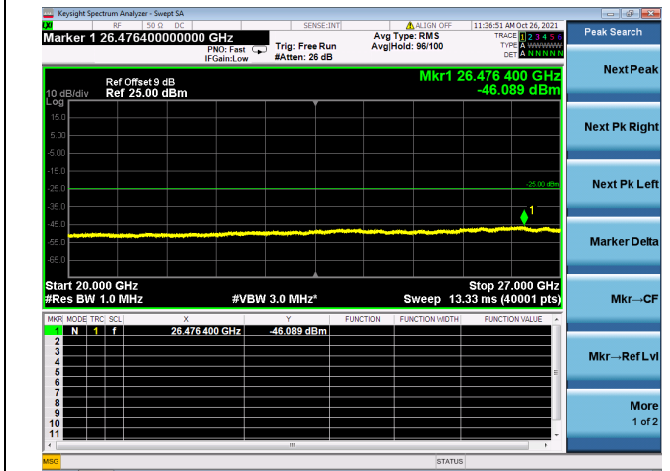

Mid CH/QPSK/1RB0 and 1RB74