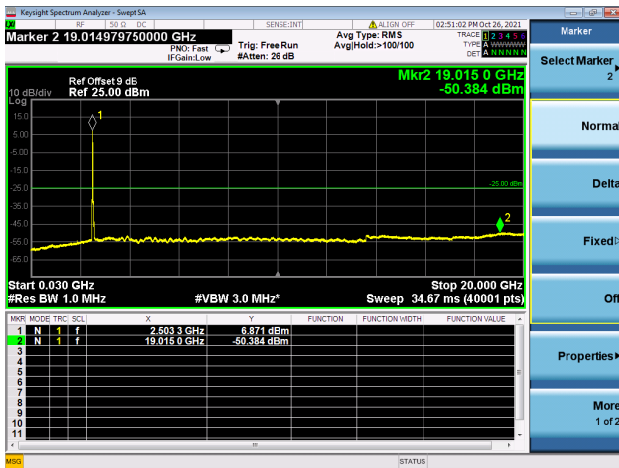

LTE CA\_41C CSE

Channel Bandwidth: 10MHz+20MHz

LOW CH/QPSK/1RB0 and 1RB99

LOW CH/QPSK/1RB0 and 1RB99

LOW CH/QPSK/1RB49 and 1RB0

LOW CH/QPSK/1RB49 and 1RB0

LOW CH/QPSK/FULL RB

LOW CH/QPSK/FULL RB