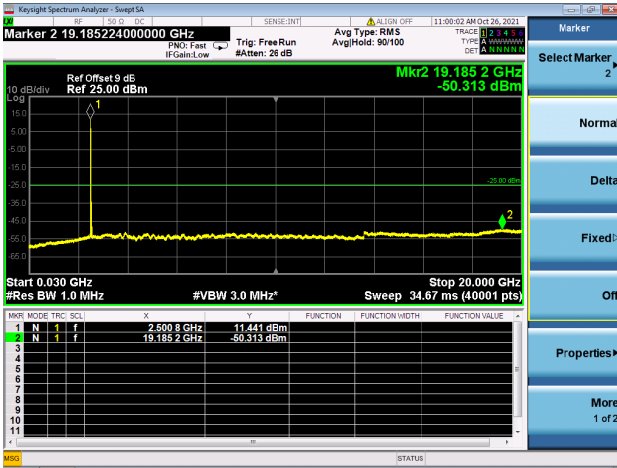

Mid CH/QPSK/FULL RB

Mid CH/QPSK/FULL RB

High CH/QPSK/1RB0 and 1RB99

High CH/QPSK/1RB0 and 1RB99

High CH/QPSK/1RB74 and 1RB0

High CH/QPSK/1RB74 and 1RB0

High CH/QPSK/FULL RB

High CH/QPSK/FULL RB

LTE CA\_7C CSE

Channel Bandwidth: 20MHz+10MHz

LOW CH/QPSK/1RB0 and 1RB49

LOW CH/QPSK/1RB0 and 1RB49

LOW CH/QPSK/1RB99 and 1RB0

LOW CH/QPSK/1RB99 and 1RB0

LOW CH/QPSK/FULL RB

LOW CH/QPSK/FULL RB