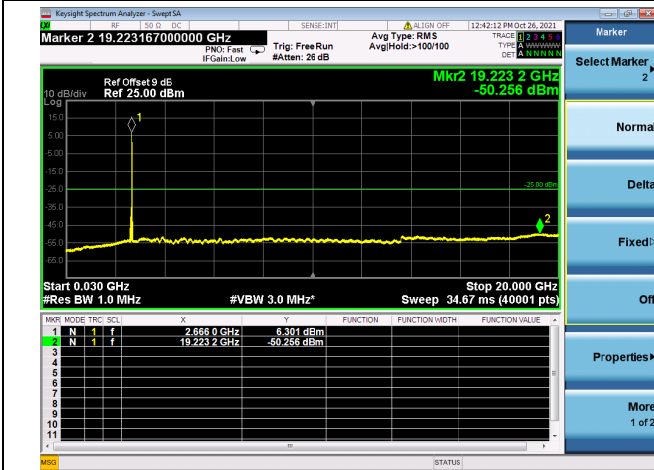

Mid CH/QPSK/1RB24 and 1RB0

Mid CH/QPSK/1RB24 and 1RB0

Mid CH/QPSK/1RB0 and 1RB99

Mid CH/QPSK/1RB0 and 1RB99

Mid CH/QPSK/FULL RB

Mid CH/QPSK/FULL RB

High CH/QPSK/1RB24 and 1RB0

High CH/QPSK/1RB24 and 1RB0

High CH/QPSK/1RB0 and 1RB99

High CH/QPSK/1RB0 and 1RB99

High CH/QPSK/FULL RB

High CH/QPSK/FULL RB

LTE CA\_41C CSE

Channel Bandwidth: 10MHz+15MHz

LOW CH/QPSK/1RB0 and 1RB74

LOW CH/QPSK/1RB0 and 1RB74