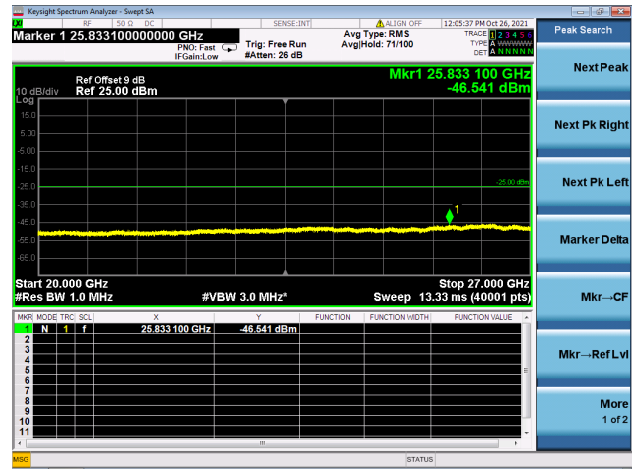

High CH/QPSK/1RB99 and 1RB0

High CH/QPSK/1RB99 and 1RB0

High CH/QPSK/FULL RB

High CH/QPSK/FULL RB

LTE CA\_7C CSE

Channel Bandwidth: 20MHz+15MHz

LOW CH/QPSK/1RB0 and 1RB74

LOW CH/QPSK/1RB0 and 1RB74

LOW CH/QPSK/1RB99 and 1RB0

LOW CH/QPSK/1RB99 and 1RB0

LOW CH/QPSK/FULL RB

LOW CH/QPSK/FULL RB

Mid CH/QPSK/1RB0 and 1RB74

Mid CH/QPSK/1RB0 and 1RB74

Mid CH/QPSK/1RB99 and 1RB0

Mid CH/QPSK/1RB99 and 1RB0