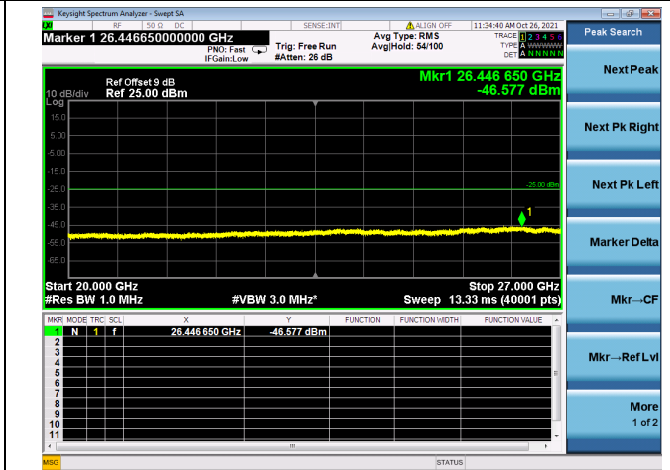

LTE CA\_7C CSE

Channel Bandwidth: 15MHz+15MHz

LOW CH/QPSK/1RB0 and 1RB74

LOW CH/QPSK/1RB0 and 1RB74

LOW CH/QPSK/1RB74 and 1RB0

LOW CH/QPSK/1RB74 and 1RB0

LOW CH/QPSK/FULL RB

LOW CH/QPSK/FULL RB

Mid CH/QPSK/1RB0 and 1RB74

Mid CH/QPSK/1RB0 and 1RB74

Mid CH/QPSK/1RB74 and 1RB0

Mid CH/QPSK/1RB74 and 1RB0

Mid CH/QPSK/FULL RB

Mid CH/QPSK/FULL RB

High CH/QPSK/1RB0 and 1RB74

High CH/QPSK/1RB0 and 1RB74

High CH/QPSK/1RB74 and 1RB0

High CH/QPSK/1RB74 and 1RB0

High CH/QPSK/FULL RB

High CH/QPSK/FULL RB

LTE CA\_7C CSE

Channel Bandwidth: 15MHz+20MHz

LOW CH/QPSK/1RB0 and 1RB99

LOW CH/QPSK/1RB0 and 1RB99