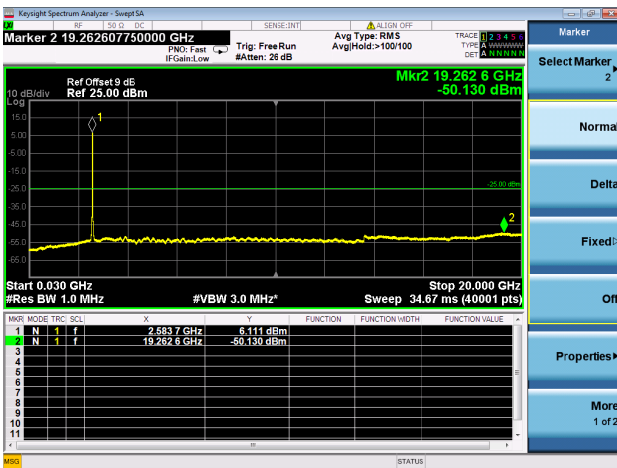

Mid CH/QPSK/FULL RB