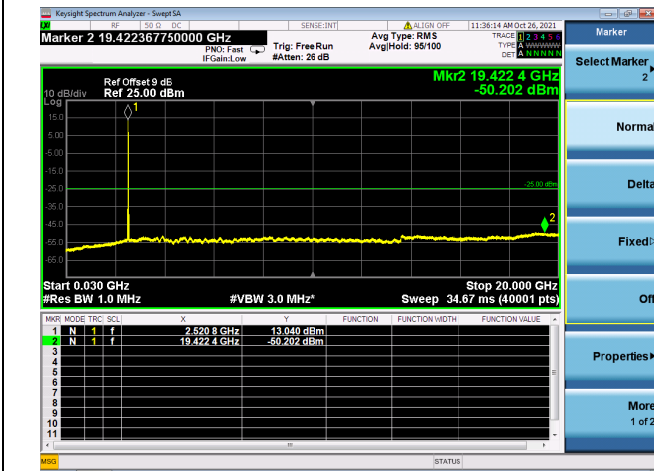

Mid CH/QPSK/1RB0 and 1RB74