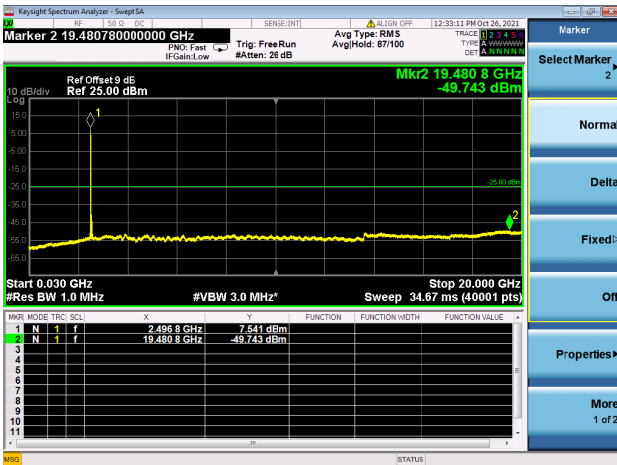

LTE CA\_41C CSE

Channel Bandwidth: 5MHz+20MHz

LOW CH/QPSK/1RB24 and 1RB0

LOW CH/QPSK/1RB24 and 1RB0

LOW CH/QPSK/1RB0 and 1RB99

LOW CH/QPSK/1RB0 and 1RB99

LOW CH/QPSK/FULL RB

LOW CH/QPSK/FULL RB