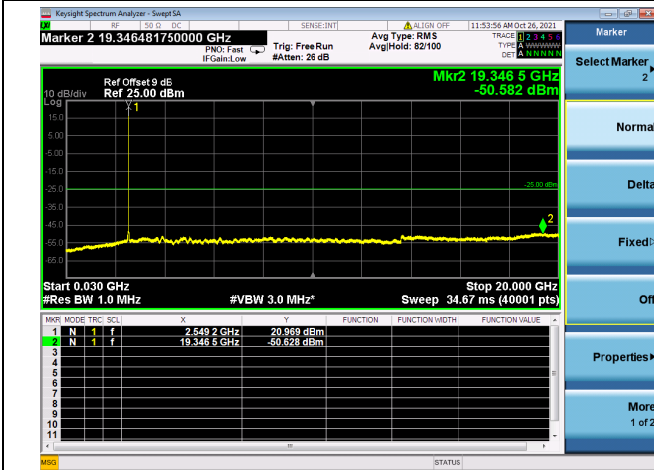

Mid CH/QPSK/FULL RB

Mid CH/QPSK/FULL RB

High CH/QPSK/1RB0 and 1RB99

High CH/QPSK/1RB0 and 1RB99

High CH/QPSK/1RB74 and 1RB0

High CH/QPSK/1RB74 and 1RB0

High CH/QPSK/FULL RB

High CH/QPSK/FULL RB

LTE CA\_7C CSE

Channel Bandwidth: 20MHz+10MHz

LOW CH/QPSK/1RB0 and 1RB49

LOW CH/QPSK/1RB0 and 1RB49

LOW CH/QPSK/1RB99 and 1RB0

LOW CH/QPSK/1RB99 and 1RB0

LOW CH/QPSK/FULL RB

LOW CH/QPSK/FULL RB