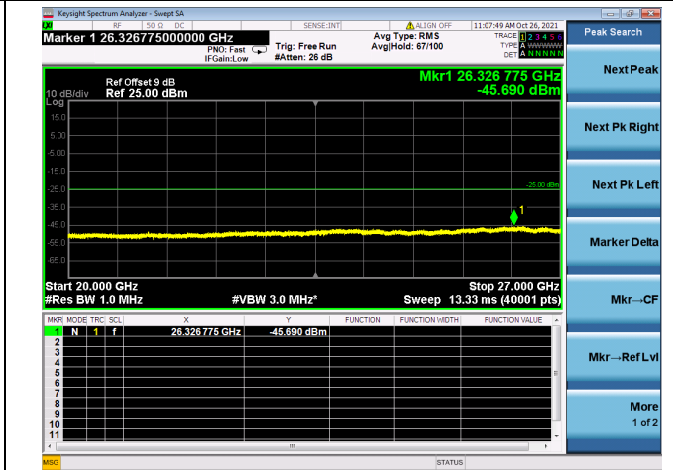

LTE CA\_7C CSE

Channel Bandwidth: 20MHz+10MHz

LOW CH/QPSK/1RB0 and 1RB49

LOW CH/QPSK/1RB0 and 1RB49

LOW CH/QPSK/1RB99 and 1RB0

LOW CH/QPSK/1RB99 and 1RB0

LOW CH/QPSK/FULL RB

LOW CH/QPSK/FULL RB

Mid CH/QPSK/1RB0 and 1RB49

Mid CH/QPSK/1RB0 and 1RB49

Mid CH/QPSK/1RB99 and 1RB0

Mid CH/QPSK/1RB99 and 1RB0

Mid CH/QPSK/FULL RB

Mid CH/QPSK/FULL RB

High CH/QPSK/1RB0 and 1RB49

High CH/QPSK/1RB0 and 1RB49

High CH/QPSK/1RB99 and 1RB0

High CH/QPSK/1RB99 and 1RB0

High CH/QPSK/FULL RB

High CH/QPSK/FULL RB

LTE CA\_7C CSE

Channel Bandwidth: 20MHz+15MHz

LOW CH/QPSK/1RB0 and 1RB74

LOW CH/QPSK/1RB0 and 1RB74