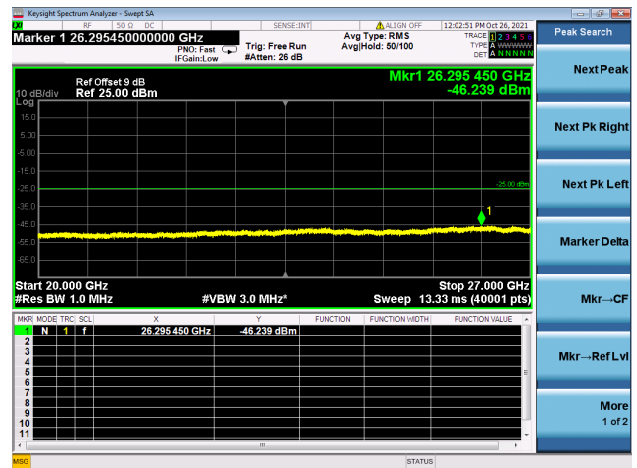

Mid CH/QPSK/FULL RB