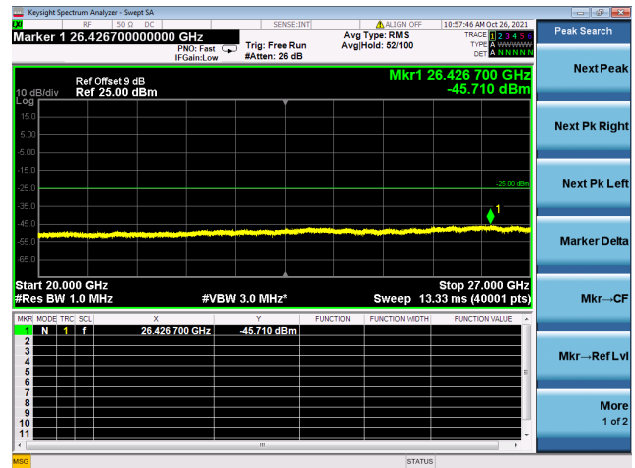

LTE CA\_7C CSE

Channel Bandwidth: 20MHz+10MHz

LOW CH/QPSK/1RB0 and 1RB49

LOW CH/QPSK/1RB0 and 1RB49

LOW CH/QPSK/1RB99 and 1RB0

LOW CH/QPSK/1RB99 and 1RB0

LOW CH/QPSK/FULL RB

LOW CH/QPSK/FULL RB

High CH/QPSK/1RB99 and 1RB0

High CH/QPSK/1RB99 and 1RB0

High CH/QPSK/FULL RB

High CH/QPSK/FULL RB

LTE CA\_7C CSE

Channel Bandwidth: 20MHz+15MHz

LOW CH/QPSK/1RB0 and 1RB74

LOW CH/QPSK/1RB0 and 1RB74