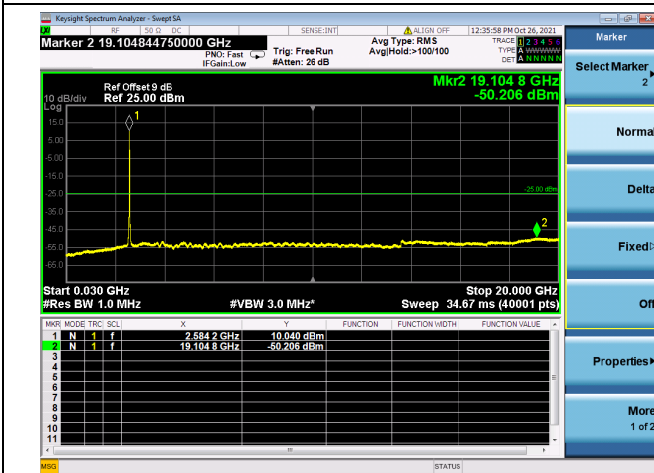

Mid CH/QPSK/1RB24 and 1RB0

Mid CH/QPSK/1RB24 and 1RB0

Mid CH/QPSK/1RB0 and 1RB99

Mid CH/QPSK/1RB0 and 1RB99

Mid CH/QPSK/FULL RB

Mid CH/QPSK/FULL RB

High CH/QPSK/1RB24 and 1RB0

High CH/QPSK/1RB24 and 1RB0

High CH/QPSK/1RB0 and 1RB99

High CH/QPSK/1RB0 and 1RB99

High CH/QPSK/FULL RB

High CH/QPSK/FULL RB

LTE CA\_41C CSE

Channel Bandwidth: 10MHz+15MHz

LOW CH/QPSK/1RB0 and 1RB74

LOW CH/QPSK/1RB0 and 1RB74