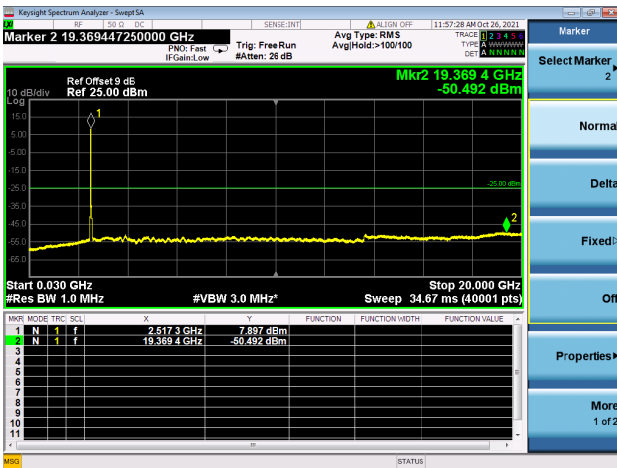

LOW CH/QPSK/FULL RB