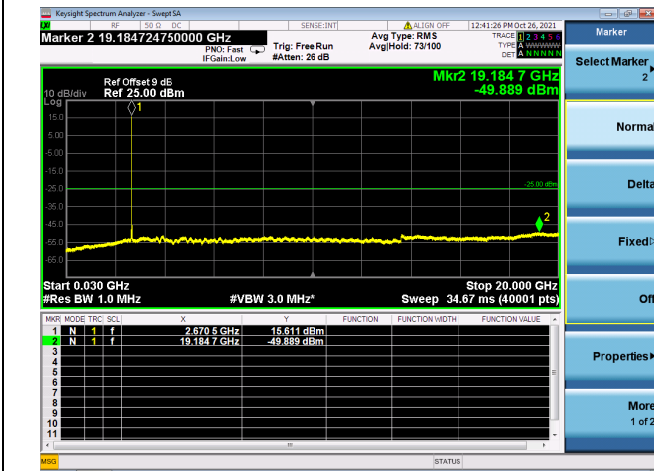

Mid CH/QPSK/1RB24 and 1RB0

Mid CH/QPSK/1RB24 and 1RB0

Mid CH/QPSK/1RB0 and 1RB99

Mid CH/QPSK/1RB0 and 1RB99

Mid CH/QPSK/FULL RB

Mid CH/QPSK/FULL RB

High CH/QPSK/1RB24 and 1RB0

High CH/QPSK/1RB24 and 1RB0

High CH/QPSK/1RB0 and 1RB99

High CH/QPSK/1RB0 and 1RB99

High CH/QPSK/FULL RB

High CH/QPSK/FULL RB

LTE CA\_41C CSE

Channel Bandwidth: 10MHz+15MHz

LOW CH/QPSK/1RB0 and 1RB74

LOW CH/QPSK/1RB0 and 1RB74