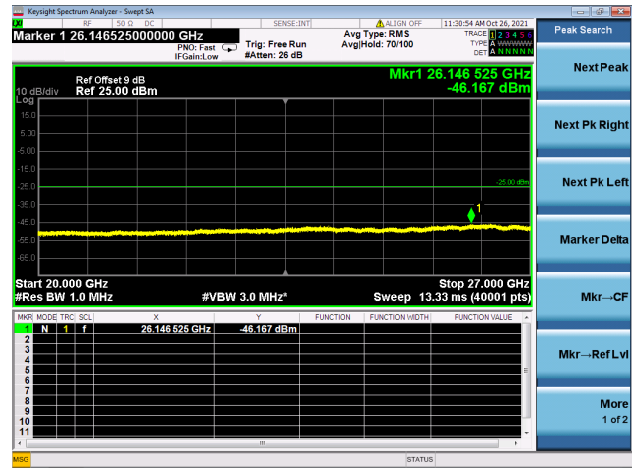

LTE CA\_7C CSE

Channel Bandwidth: 15MHz+15MHz

LOW CH/QPSK/1RB0 and 1RB74

LOW CH/QPSK/1RB0 and 1RB74

LOW CH/QPSK/1RB74 and 1RB0

LOW CH/QPSK/1RB74 and 1RB0

LOW CH/QPSK/FULL RB

LOW CH/QPSK/FULL RB

High CH/QPSK/1RB74 and 1RB0

High CH/QPSK/1RB74 and 1RB0

High CH/QPSK/FULL RB

High CH/QPSK/FULL RB

LTE CA\_7C CSE

Channel Bandwidth: 15MHz+20MHz

LOW CH/QPSK/1RB0 and 1RB99

LOW CH/QPSK/1RB0 and 1RB99