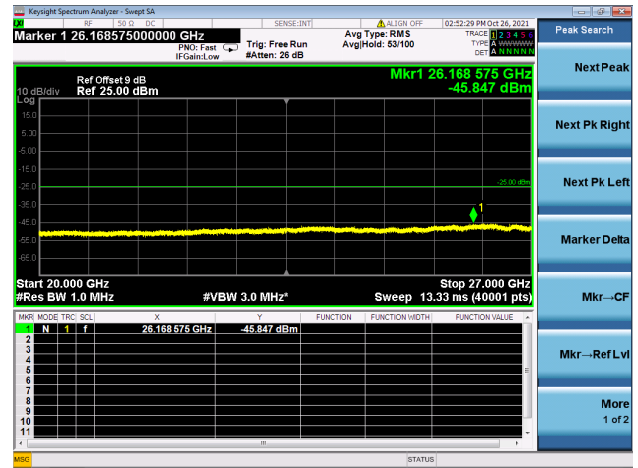

LTE CA\_41C CSE

Channel Bandwidth: 10MHz+20MHz

LOW CH/QPSK/1RB0 and 1RB99

LOW CH/QPSK/1RB0 and 1RB99

LOW CH/QPSK/1RB49 and 1RB0

LOW CH/QPSK/1RB49 and 1RB0

LOW CH/QPSK/FULL RB

LOW CH/QPSK/FULL RB