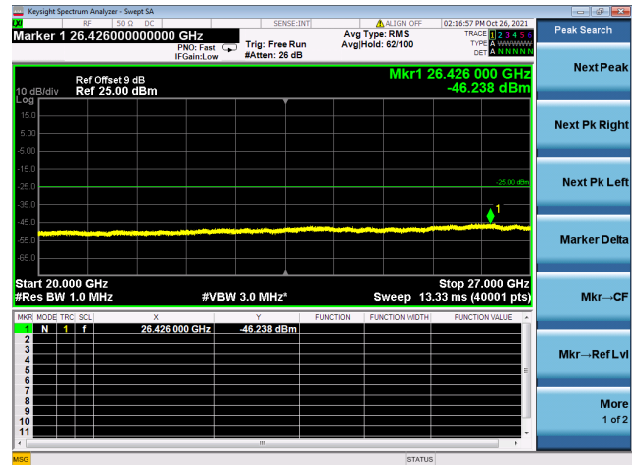

LOW CH/QPSK/1RB49 and 1RB0