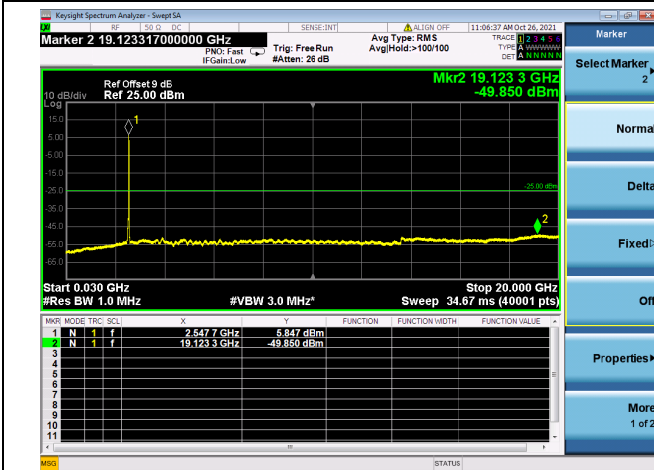

LTE CA\_7C CSE

Channel Bandwidth: 20MHz+10MHz

LOW CH/QPSK/1RB0 and 1RB49

LOW CH/QPSK/1RB0 and 1RB49

LOW CH/QPSK/1RB99 and 1RB0

LOW CH/QPSK/1RB99 and 1RB0

LOW CH/QPSK/FULL RB

LOW CH/QPSK/FULL RB

Mid CH/QPSK/1RB0 and 1RB49

Mid CH/QPSK/1RB0 and 1RB49

Mid CH/QPSK/1RB99 and 1RB0

Mid CH/QPSK/1RB99 and 1RB0

Mid CH/QPSK/FULL RB

Mid CH/QPSK/FULL RB

High CH/QPSK/1RB0 and 1RB49

High CH/QPSK/1RB0 and 1RB49

High CH/QPSK/1RB99 and 1RB0

High CH/QPSK/1RB99 and 1RB0

High CH/QPSK/FULL RB

High CH/QPSK/FULL RB

LTE CA\_7C CSE

Channel Bandwidth: 20MHz+15MHz

LOW CH/QPSK/1RB0 and 1RB74

LOW CH/QPSK/1RB0 and 1RB74