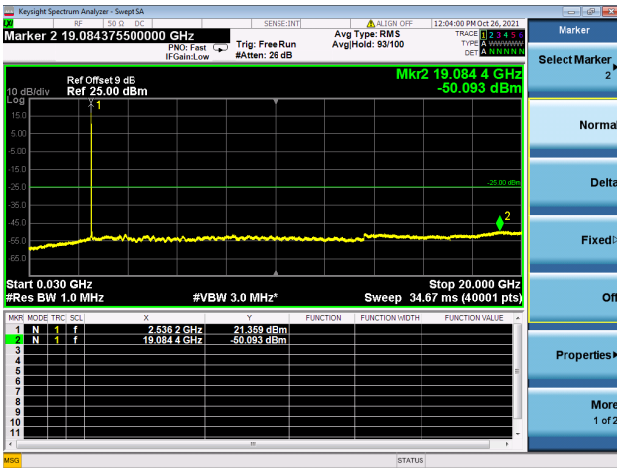

High CH/QPSK/1RB99 and 1RB0

High CH/QPSK/1RB99 and 1RB0

High CH/QPSK/FULL RB

High CH/QPSK/FULL RB

LTE CA\_7C CSE

Channel Bandwidth: 20MHz+15MHz

LOW CH/QPSK/1RB0 and 1RB74

LOW CH/QPSK/1RB0 and 1RB74

LOW CH/QPSK/1RB99 and 1RB0

LOW CH/QPSK/1RB99 and 1RB0

LOW CH/QPSK/FULL RB

LOW CH/QPSK/FULL RB

Mid CH/QPSK/1RB0 and 1RB74

Mid CH/QPSK/1RB0 and 1RB74

Mid CH/QPSK/1RB99 and 1RB0

Mid CH/QPSK/1RB99 and 1RB0