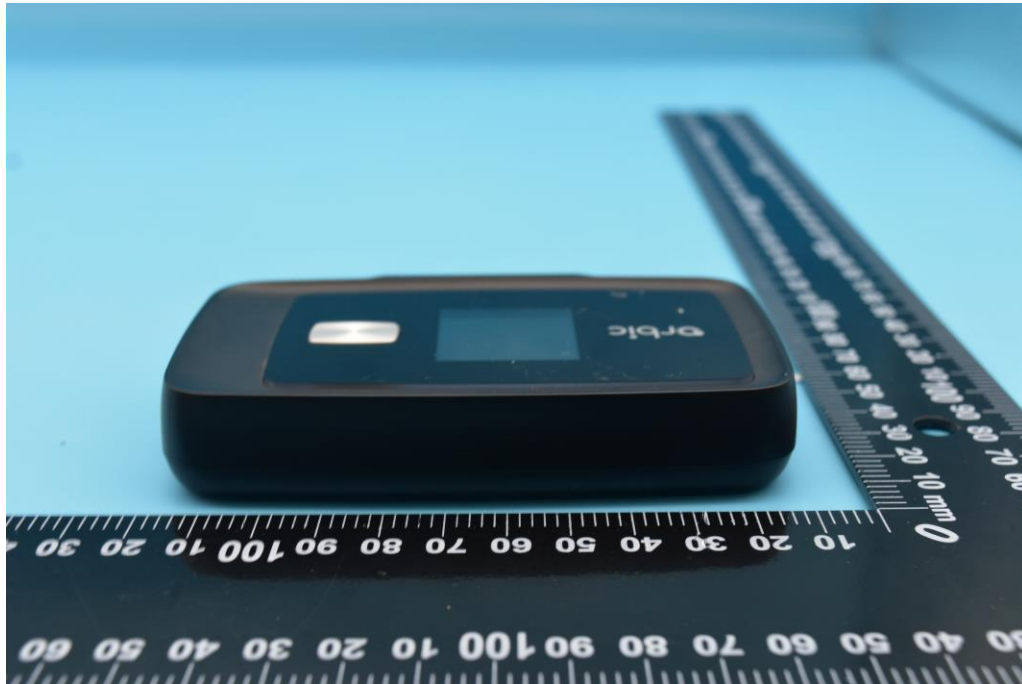

FCC ID: 2ABGH-RC440L

External Photos

1. EUT front view

2. EUT rear view

3. EUT left side view

4. EUT right side view

5. EUT top view

6. EUT bottom view