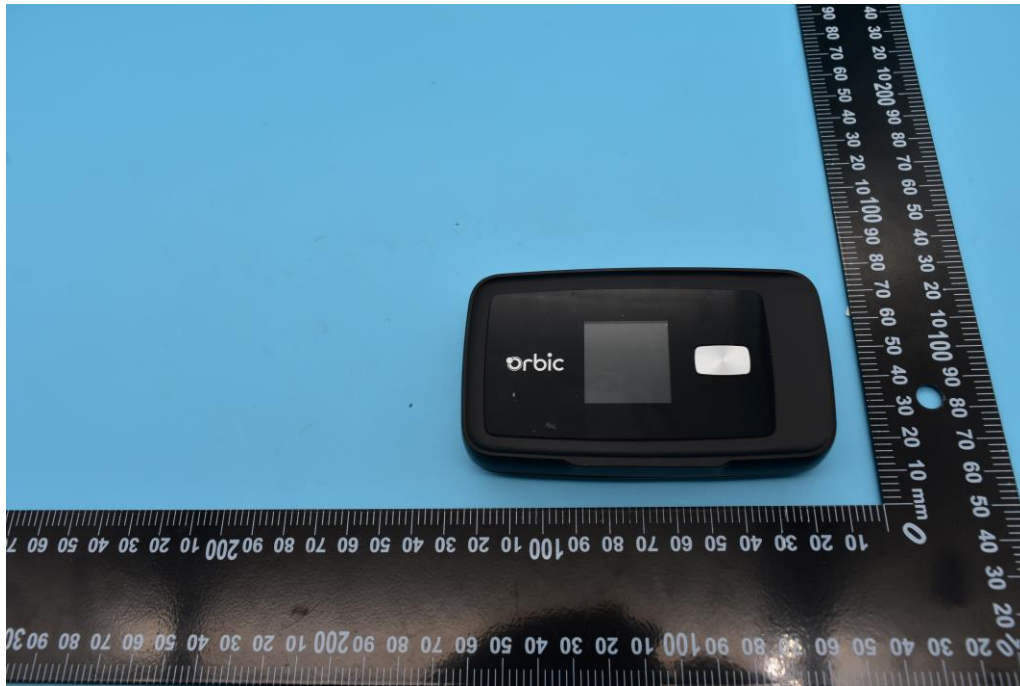

FCC ID: 2ABGH-RC440L

External Photos

1. EUT front view

2. EUT rear view

3. EUT left side view

4. EUT right side view

5. EUT top view

6. EUT bottom view