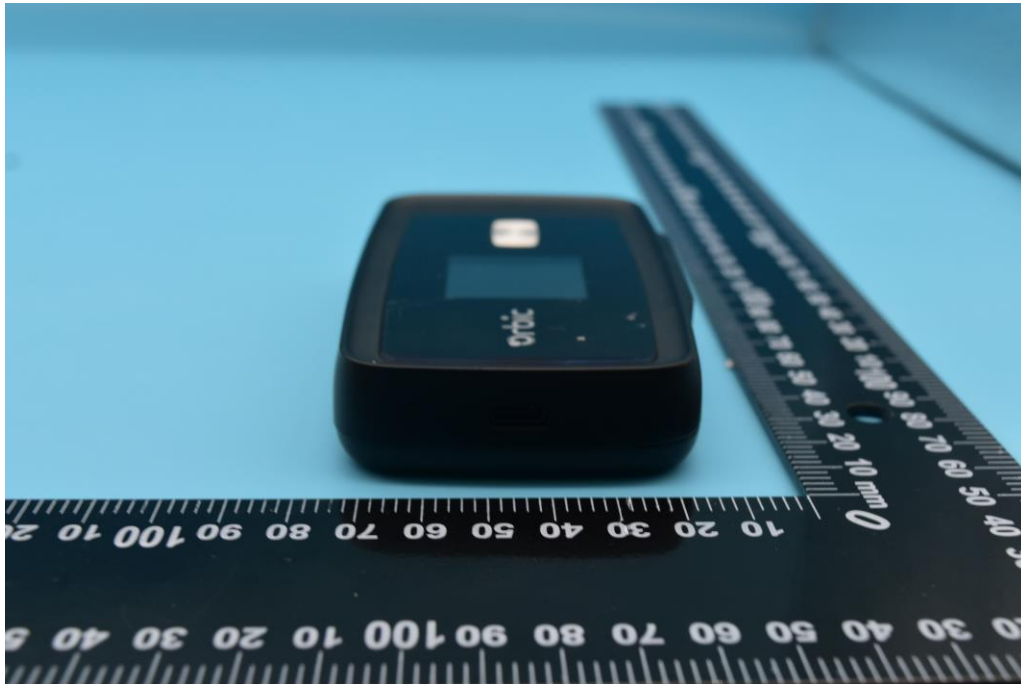

FCC ID: 2ABGH-RC440L

External Photos

1. EUT front view

2. EUT rear view

3. EUT left side view

4. EUT right side view

5. EUT top view

6. EUT bottom view