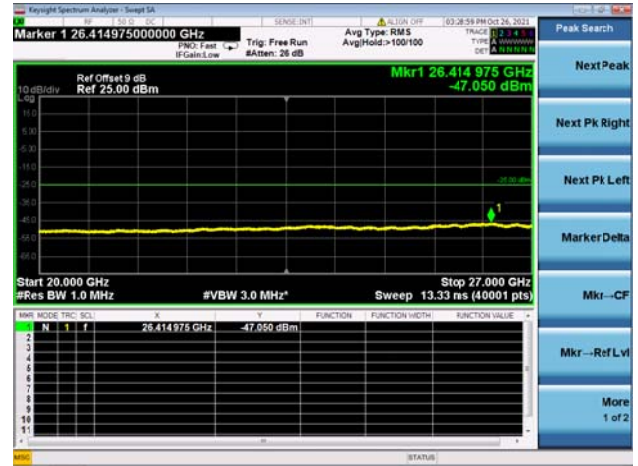

High CH/QPSK/1RB0 and 1RB49

High CH/QPSK/1RB0 and 1RB49

High CH/QPSK/1RB74 and 1RB0

High CH/QPSK/1RB74 and 1RB0

High CH/QPSK/FULL RB

High CH/QPSK/FULL RB

LTE CA\_41C CSE

Channel Bandwidth: 15MHz+15MHz

LOW CH/QPSK/1RB0 and 1RB74

LOW CH/QPSK/1RB0 and 1RB74

LOW CH/QPSK/1RB74 and 1RB0

LOW CH/QPSK/1RB74 and 1RB0

LOW CH/QPSK/FULL RB

LOW CH/QPSK/FULL RB

Mid CH/QPSK/1RB0 and 1RB74

Mid CH/QPSK/1RB0 and 1RB74