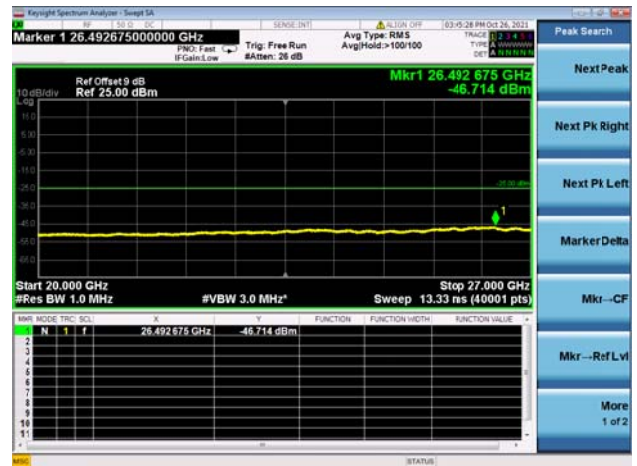

LOW CH/QPSK/FULL RB