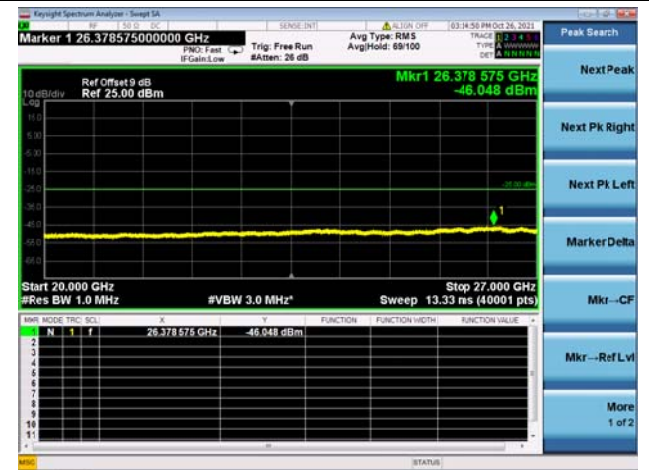

Mid CH/QPSK/1RB99 and 1RB0