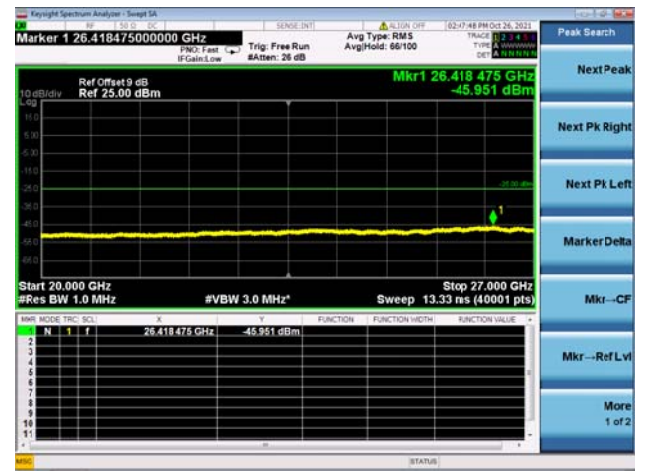

High CH/QPSK/FULL RB

High CH/QPSK/FULL RB

LTE CA\_41C CSE

Channel Bandwidth: 15MHz+10MHz

LOW CH/QPSK/1RB0 and 1RB49

LOW CH/QPSK/1RB0 and 1RB49

LOW CH/QPSK/1RB74 and 1RB0

LOW CH/QPSK/1RB74 and 1RB0

LOW CH/QPSK/FULL RB

LOW CH/QPSK/FULL RB

Mid CH/QPSK/1RB0 and 1RB49

Mid CH/QPSK/1RB0 and 1RB49

Mid CH/QPSK/1RB74 and 1RB0

Mid CH/QPSK/1RB74 and 1RB0

Mid CH/QPSK/FULL RB

Mid CH/QPSK/FULL RB

High CH/QPSK/1RB0 and 1RB49

High CH/QPSK/1RB0 and 1RB49

High CH/QPSK/1RB74 and 1RB0

High CH/QPSK/1RB74 and 1RB0

High CH/QPSK/FULL RB

High CH/QPSK/FULL RB

LTE CA\_41C CSE

Channel Bandwidth: 15MHz+15MHz