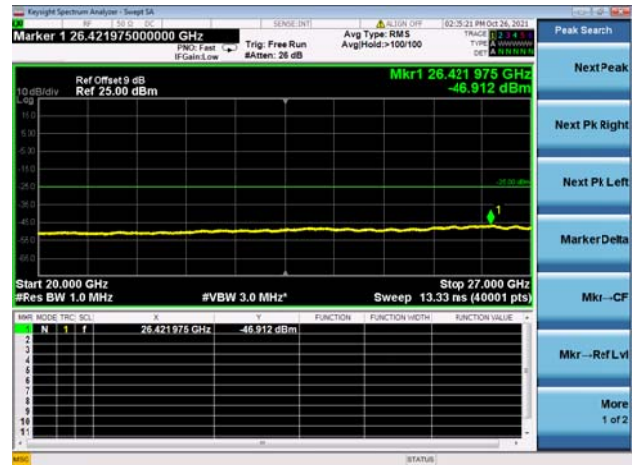

High CH/QPSK/FULL RB

High CH/QPSK/FULL RB

LTE CA\_41C CSE

Channel Bandwidth: 15MHz+10MHz

LOW CH/QPSK/1RB0 and 1RB49

LOW CH/QPSK/1RB0 and 1RB49

LOW CH/QPSK/1RB74 and 1RB0

LOW CH/QPSK/1RB74 and 1RB0

High CH/QPSK/1RB0 and 1RB49

High CH/QPSK/1RB0 and 1RB49

High CH/QPSK/1RB74 and 1RB0

High CH/QPSK/1RB74 and 1RB0

High CH/QPSK/FULL RB

High CH/QPSK/FULL RB

LTE CA\_41C CSE

Channel Bandwidth: 15MHz+15MHz