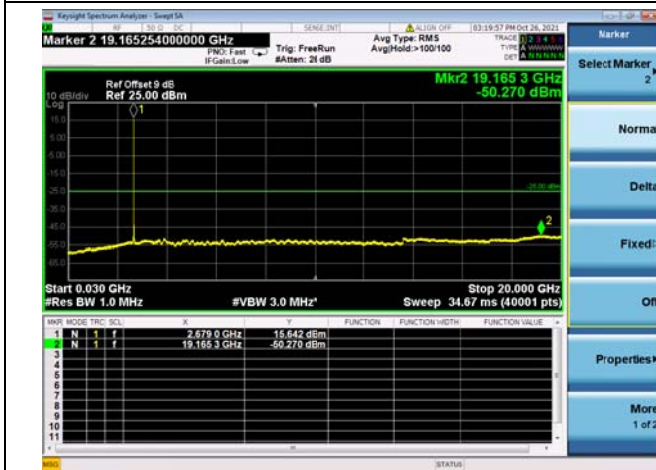

High CH/QPSK/FULL RB

High CH/QPSK/FULL RB

LTE CA\_41C CSE

Channel Bandwidth: 20MHz+10MHz

LOW CH/QPSK/1RB0 and 1RB49

LOW CH/QPSK/1RB0 and 1RB49

LOW CH/QPSK/1RB99 and 1RB0

LOW CH/QPSK/1RB99 and 1RB0

LOW CH/QPSK/FULL RB

LOW CH/QPSK/FULL RB

Mid CH/QPSK/1RB0 and 1RB49

Mid CH/QPSK/1RB0 and 1RB49

Mid CH/QPSK/1RB99 and 1RB0

Mid CH/QPSK/1RB99 and 1RB0

Mid CH/QPSK/FULL RB

Mid CH/QPSK/FULL RB

High CH/QPSK/1RB0 and 1RB49

High CH/QPSK/1RB0 and 1RB49

High CH/QPSK/1RB99 and 1RB0

High CH/QPSK/1RB99 and 1RB0

High CH/QPSK/FULL RB

High CH/QPSK/FULL RB

LTE CA\_41C CSE

Channel Bandwidth: 20MHz+15MHz