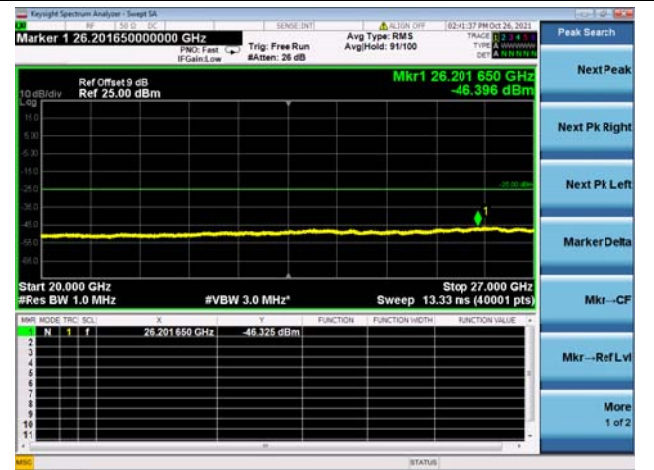

Mid CH/QPSK/1RB74 and 1RB0