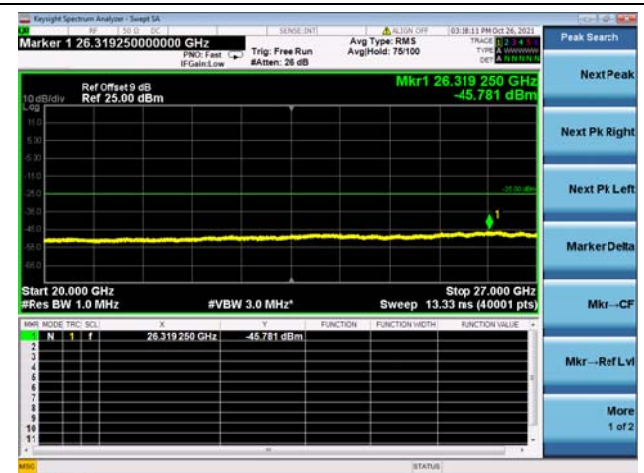

High CH/QPSK/1RB0 and 1RB49

High CH/QPSK/1RB0 and 1RB49

High CH/QPSK/1RB99 and 1RB0

High CH/QPSK/1RB99 and 1RB0

High CH/QPSK/FULL RB

High CH/QPSK/FULL RB

LTE CA\_41C CSE

Channel Bandwidth: 20MHz+15MHz