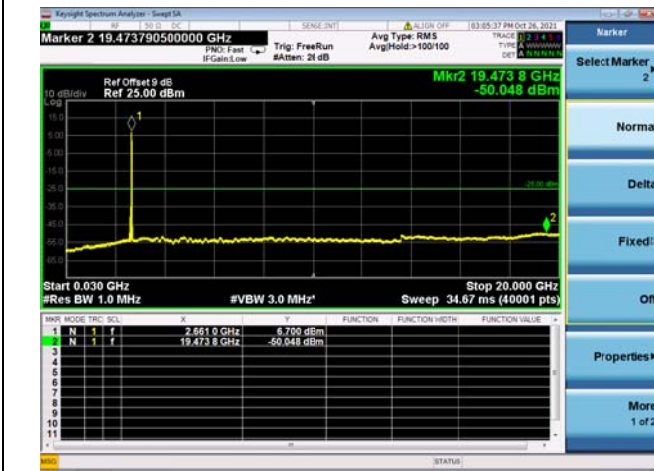

Mid CH/QPSK/1RB49 and 1RB0

Mid CH/QPSK/1RB49 and 1RB0

Mid CH/QPSK/FULL RB

Mid CH/QPSK/FULL RB

High CH/QPSK/1RB0 and 1RB99

High CH/QPSK/1RB0 and 1RB99

High CH/QPSK/1RB49 and 1RB0

High CH/QPSK/1RB49 and 1RB0

High CH/QPSK/FULL RB

High CH/QPSK/FULL RB

LTE CA\_41C CSE

Channel Bandwidth: 15MHz+10MHz

LOW CH/QPSK/1RB0 and 1RB49

LOW CH/QPSK/1RB0 and 1RB49

LOW CH/QPSK/1RB74 and 1RB0

LOW CH/QPSK/1RB74 and 1RB0