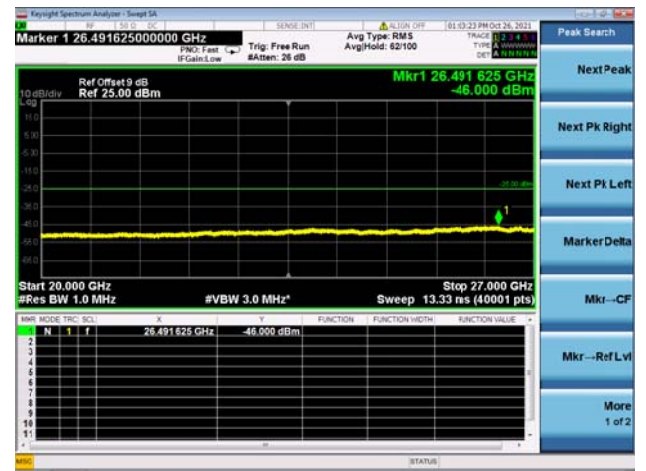

Mid CH/QPSK/1RB99 and 1RB0

Mid CH/QPSK/1RB99 and 1RB0

Mid CH/QPSK/FULL RB

Mid CH/QPSK/FULL RB

High CH/QPSK/1RB0 and 1RB24

High CH/QPSK/1RB0 and 1RB24

High CH/QPSK/1RB99 and 1RB0

High CH/QPSK/1RB99 and 1RB0

High CH/QPSK/FULL RB

High CH/QPSK/FULL RB

LTE CA\_41C CSE

Channel Bandwidth: 20MHz+10MHz

LOW CH/QPSK/1RB0 and 1RB49

LOW CH/QPSK/1RB0 and 1RB49

LOW CH/QPSK/1RB99 and 1RB0

LOW CH/QPSK/1RB99 and 1RB0