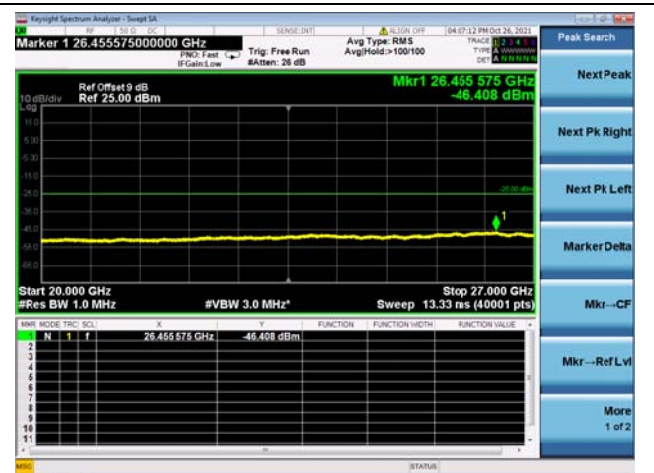

High CH/QPSK/FULL RB

High CH/QPSK/FULL RB

LTE CA\_41C CSE

Channel Bandwidth: 15MHz+20MHz

LOW CH/QPSK/1RB0 and 1RB99

LOW CH/QPSK/1RB0 and 1RB99

LOW CH/QPSK/1RB74 and 1RB0

LOW CH/QPSK/1RB74 and 1RB0

LOW CH/QPSK/FULL RB

LOW CH/QPSK/FULL RB

Mid CH/QPSK/1RB0 and 1RB99

Mid CH/QPSK/1RB0 and 1RB99

Mid CH/QPSK/1RB74 and 1RB0

Mid CH/QPSK/1RB74 and 1RB0

Mid CH/QPSK/FULL RB

Mid CH/QPSK/FULL RB

High CH/QPSK/1RB0 and 1RB99

High CH/QPSK/1RB0 and 1RB99

High CH/QPSK/1RB74 and 1RB0

High CH/QPSK/1RB74 and 1RB0

High CH/QPSK/FULL RB

High CH/QPSK/FULL RB

LTE CA\_41C CSE

Channel Bandwidth: 20MHz+5MHz