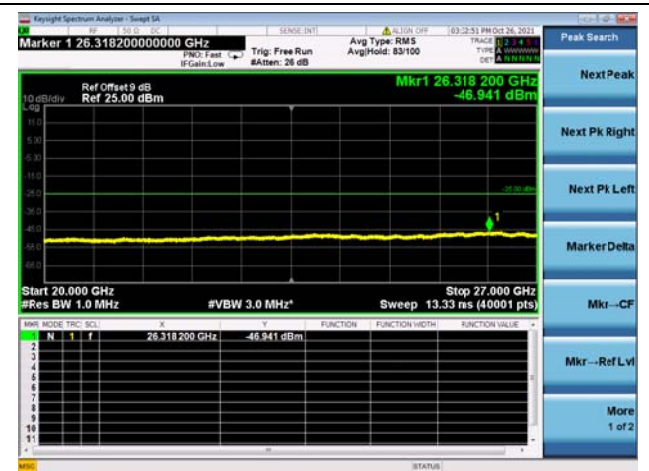

Mid CH/QPSK/1RB74 and 1RB0

Mid CH/QPSK/1RB74 and 1RB0

Mid CH/QPSK/FULL RB

Mid CH/QPSK/FULL RB

High CH/QPSK/1RB0 and 1RB74

High CH/QPSK/1RB0 and 1RB74

High CH/QPSK/1RB74 and 1RB0

High CH/QPSK/1RB74 and 1RB0

High CH/QPSK/FULL RB

High CH/QPSK/FULL RB

LTE CA\_41C CSE

Channel Bandwidth: 15MHz+20MHz

LOW CH/QPSK/1RB0 and 1RB99

LOW CH/QPSK/1RB0 and 1RB99

LOW CH/QPSK/1RB74 and 1RB0

LOW CH/QPSK/1RB74 and 1RB0