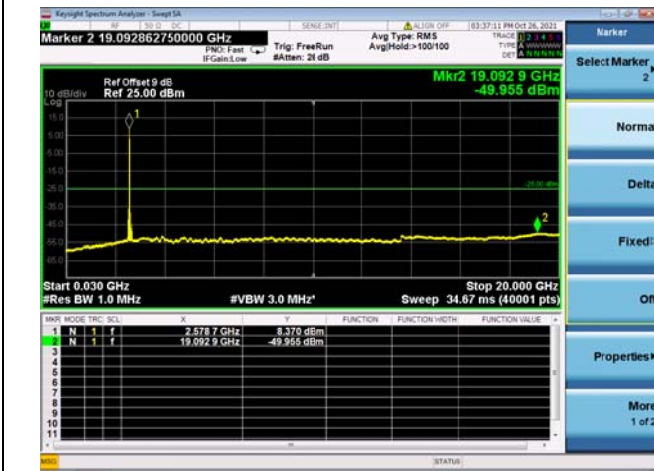

High CH/QPSK/1RB0 and 1RB49

High CH/QPSK/1RB0 and 1RB49

High CH/QPSK/1RB74 and 1RB0

High CH/QPSK/1RB74 and 1RB0

High CH/QPSK/FULL RB

High CH/QPSK/FULL RB

LTE CA\_41C CSE

Channel Bandwidth: 15MHz+15MHz

LOW CH/QPSK/1RB0 and 1RB74

LOW CH/QPSK/1RB0 and 1RB74

LOW CH/QPSK/1RB74 and 1RB0

LOW CH/QPSK/1RB74 and 1RB0

LOW CH/QPSK/FULL RB

LOW CH/QPSK/FULL RB

Mid CH/QPSK/1RB0 and 1RB74

Mid CH/QPSK/1RB0 and 1RB74