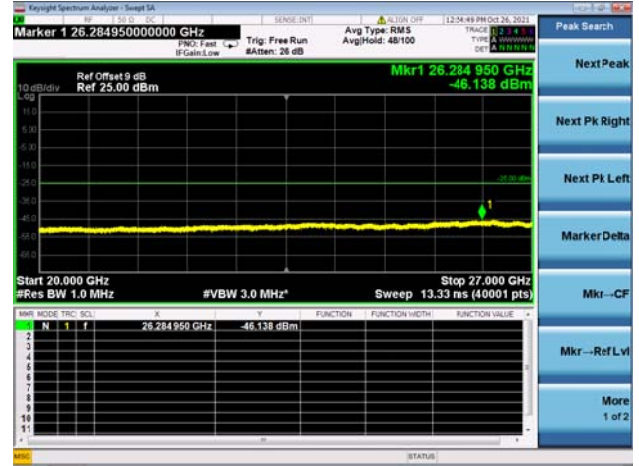

LTE CA_41C CSE

Channel Bandwidth: 20MHz+5MHz

LOW CH/QPSK/1RB0 and 1RB24

LOW CH/QPSK/1RB0 and 1RB24