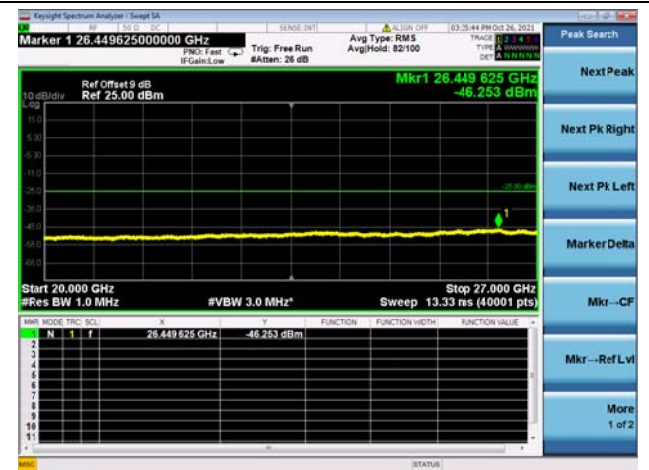

Mid CH/QPSK/1RB74 and 1RB0