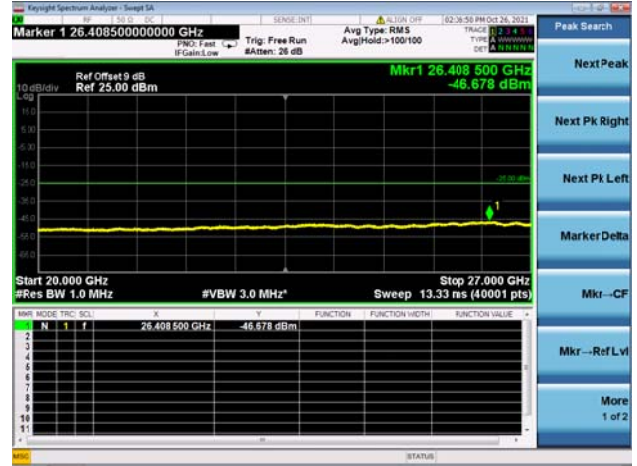

High CH/QPSK/FULL RB

High CH/QPSK/FULL RB

LTE CA\_41C CSE

Channel Bandwidth: 15MHz+10MHz

LOW CH/QPSK/1RB0 and 1RB49

LOW CH/QPSK/1RB0 and 1RB49

LOW CH/QPSK/1RB74 and 1RB0

LOW CH/QPSK/1RB74 and 1RB0