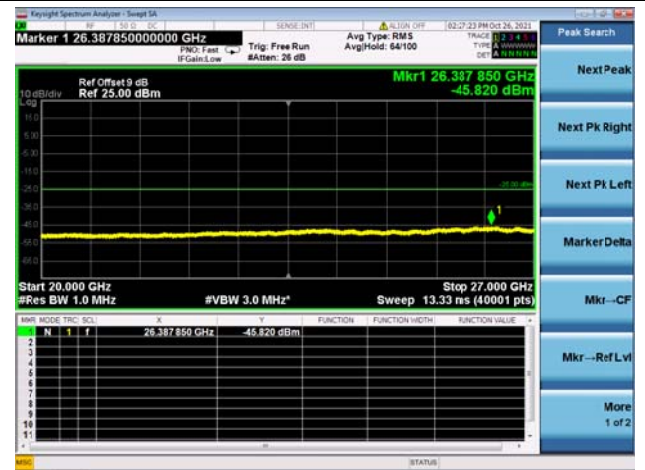

High CH/QPSK/1RB0 and 1RB74

High CH/QPSK/1RB0 and 1RB74

High CH/QPSK/1RB49 and 1RB0

High CH/QPSK/1RB49 and 1RB0

High CH/QPSK/FULL RB

High CH/QPSK/FULL RB

LTE CA\_41C CSE

Channel Bandwidth: 10MHz+20MHz