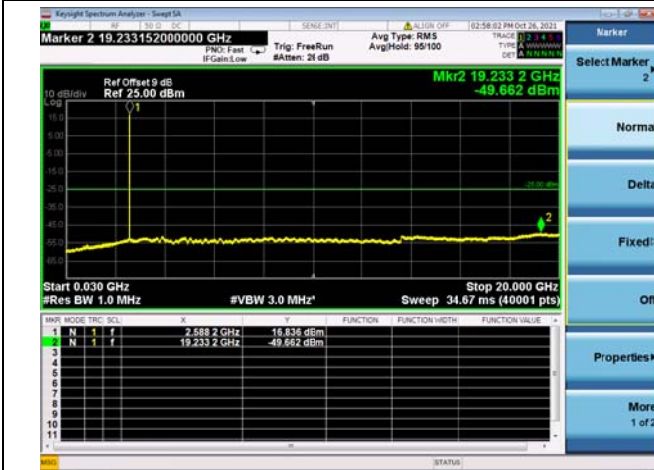

Mid CH/QPSK/1RB49 and 1RB0