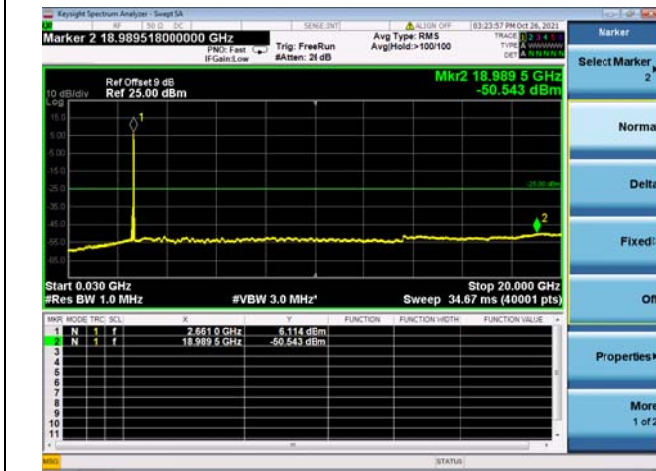

LOW CH/QPSK/FULL RB

LOW CH/QPSK/FULL RB

Mid CH/QPSK/1RB0 and 1RB49

Mid CH/QPSK/1RB0 and 1RB49

Mid CH/QPSK/1RB99 and 1RB0

Mid CH/QPSK/1RB99 and 1RB0

Mid CH/QPSK/FULL RB

Mid CH/QPSK/FULL RB

High CH/QPSK/1RB0 and 1RB49

High CH/QPSK/1RB0 and 1RB49

High CH/QPSK/1RB99 and 1RB0

High CH/QPSK/1RB99 and 1RB0

High CH/QPSK/FULL RB

High CH/QPSK/FULL RB

LTE CA\_41C CSE

Channel Bandwidth: 20MHz+15MHz