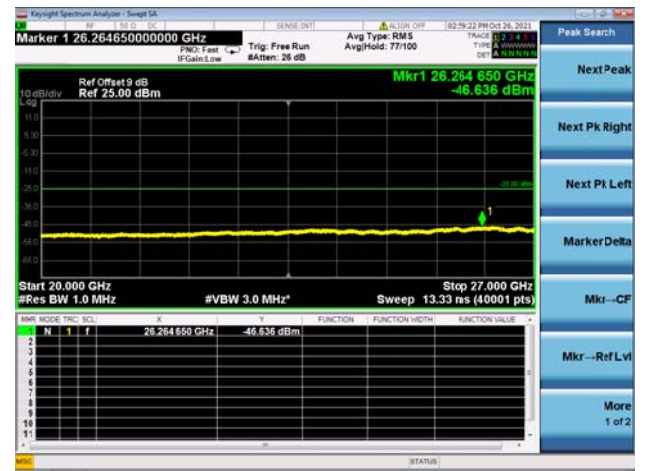

High CH/QPSK/1RB0 and 1RB74

High CH/QPSK/1RB0 and 1RB74

High CH/QPSK/1RB49 and 1RB0

High CH/QPSK/1RB49 and 1RB0

High CH/QPSK/FULL RB

High CH/QPSK/FULL RB

LTE CA\_41C CSE

Channel Bandwidth: 10MHz+20MHz

LOW CH/QPSK/1RB0 and 1RB99

LOW CH/QPSK/1RB0 and 1RB99

LOW CH/QPSK/1RB49 and 1RB0

LOW CH/QPSK/1RB49 and 1RB0

LOW CH/QPSK/FULL RB

LOW CH/QPSK/FULL RB

Mid CH/QPSK/1RB0 and 1RB99

Mid CH/QPSK/1RB0 and 1RB99

Mid CH/QPSK/1RB49 and 1RB0

Mid CH/QPSK/1RB49 and 1RB0

Mid CH/QPSK/FULL RB

Mid CH/QPSK/FULL RB

High CH/QPSK/1RB0 and 1RB99

High CH/QPSK/1RB0 and 1RB99

High CH/QPSK/1RB49 and 1RB0

High CH/QPSK/1RB49 and 1RB0

High CH/QPSK/FULL RB

High CH/QPSK/FULL RB

LTE CA\_41C CSE

Channel Bandwidth: 15MHz+10MHz

LOW CH/QPSK/1RB0 and 1RB49

LOW CH/QPSK/1RB0 and 1RB49

LOW CH/QPSK/1RB74 and 1RB0

LOW CH/QPSK/1RB74 and 1RB0