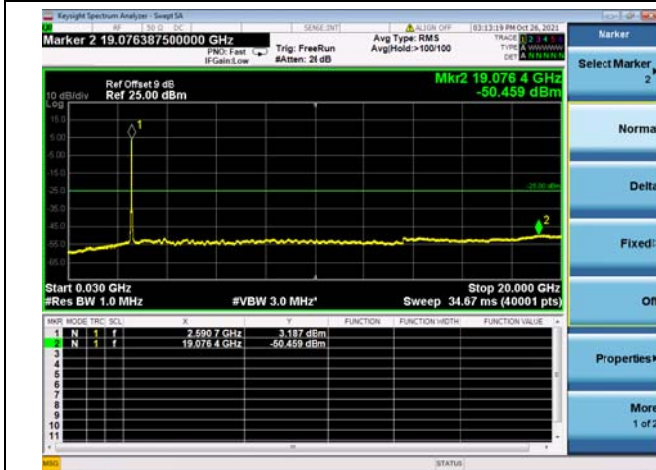

Mid CH/QPSK/FULL RB