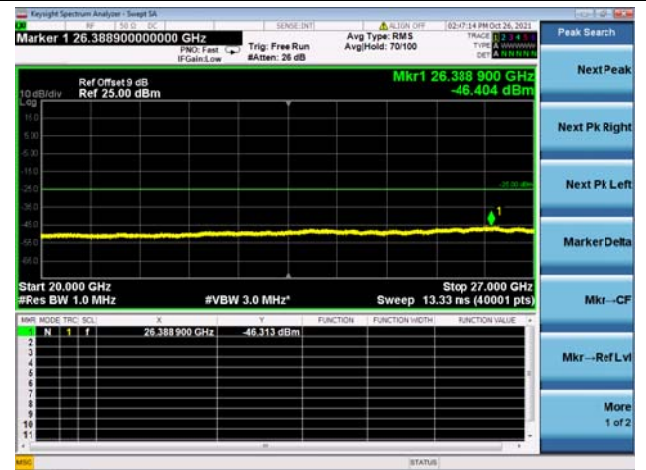

High CH/QPSK/1RB0 and 1RB49

High CH/QPSK/1RB0 and 1RB49

High CH/QPSK/1RB74 and 1RB0

High CH/QPSK/1RB74 and 1RB0

High CH/QPSK/FULL RB

High CH/QPSK/FULL RB

LTE CA\_41C CSE

Channel Bandwidth: 15MHz+15MHz