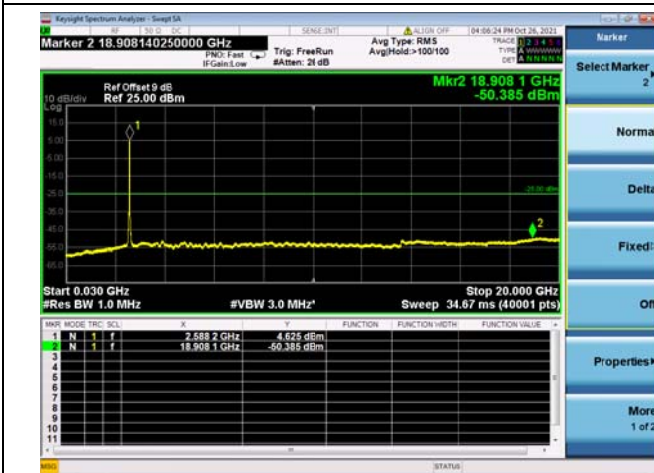

High CH/QPSK/FULL RB

High CH/QPSK/FULL RB

LTE CA\_41C CSE

Channel Bandwidth: 15MHz+20MHz

LOW CH/QPSK/1RB0 and 1RB99

LOW CH/QPSK/1RB0 and 1RB99

LOW CH/QPSK/1RB74 and 1RB0

LOW CH/QPSK/1RB74 and 1RB0

LOW CH/QPSK/FULL RB

LOW CH/QPSK/FULL RB

Mid CH/QPSK/1RB0 and 1RB99

Mid CH/QPSK/1RB0 and 1RB99

Mid CH/QPSK/1RB74 and 1RB0

Mid CH/QPSK/1RB74 and 1RB0

Mid CH/QPSK/FULL RB

Mid CH/QPSK/FULL RB

High CH/QPSK/1RB0 and 1RB99

High CH/QPSK/1RB0 and 1RB99

High CH/QPSK/1RB74 and 1RB0

High CH/QPSK/1RB74 and 1RB0

High CH/QPSK/FULL RB

High CH/QPSK/FULL RB

LTE CA\_41C CSE

Channel Bandwidth: 20MHz+5MHz