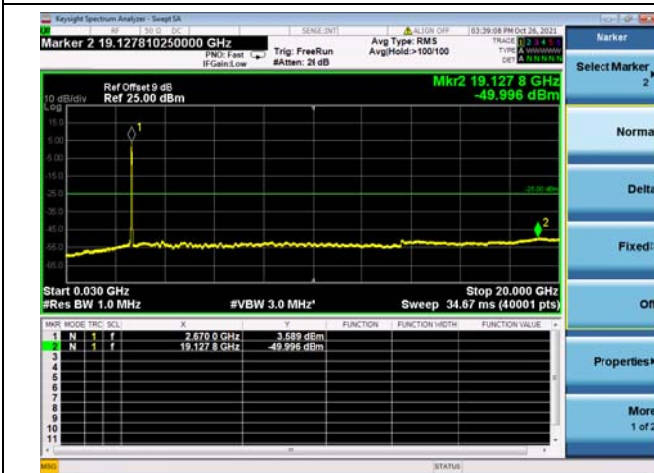

Mid CH/QPSK/1RB74 and 1RB0

Mid CH/QPSK/1RB74 and 1RB0

Mid CH/QPSK/FULL RB

Mid CH/QPSK/FULL RB

High CH/QPSK/1RB0 and 1RB74

High CH/QPSK/1RB0 and 1RB74

High CH/QPSK/1RB74 and 1RB0

High CH/QPSK/1RB74 and 1RB0

High CH/QPSK/FULL RB

High CH/QPSK/FULL RB

LTE CA\_41C CSE

Channel Bandwidth: 15MHz+20MHz

LOW CH/QPSK/1RB0 and 1RB99

LOW CH/QPSK/1RB0 and 1RB99

LOW CH/QPSK/1RB74 and 1RB0

LOW CH/QPSK/1RB74 and 1RB0