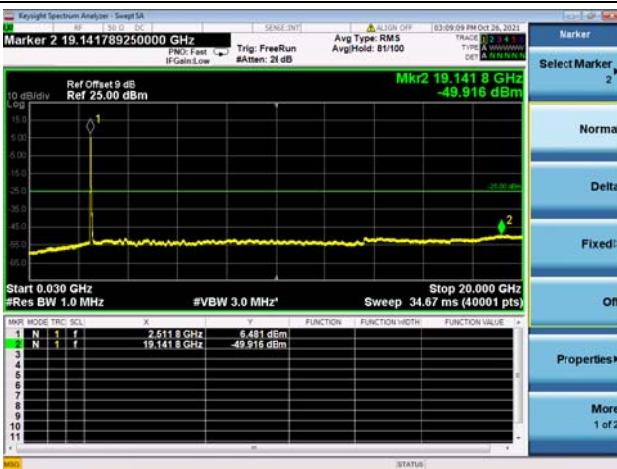

LOW CH/QPSK/FULL RB