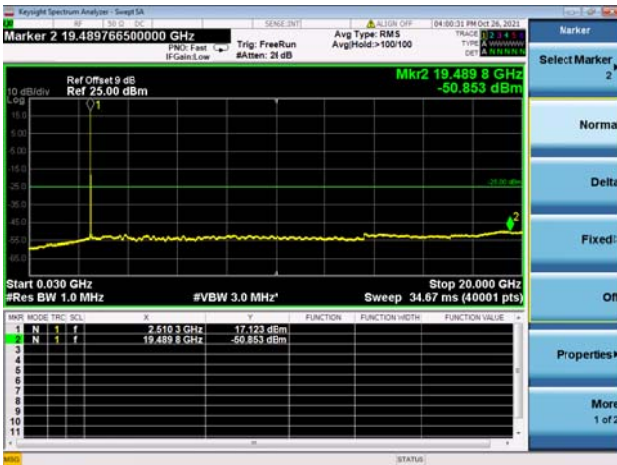

High CH/QPSK/FULL RB

High CH/QPSK/FULL RB

LTE CA\_41C CSE

Channel Bandwidth: 15MHz+20MHz

LOW CH/QPSK/1RB0 and 1RB99

LOW CH/QPSK/1RB0 and 1RB99

LOW CH/QPSK/1RB74 and 1RB0

LOW CH/QPSK/1RB74 and 1RB0