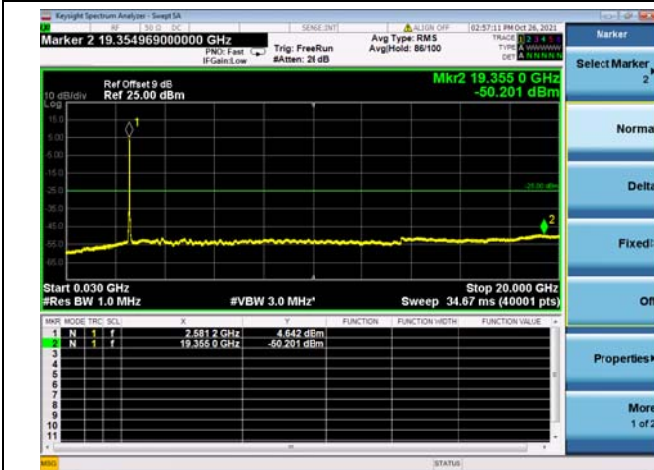

High CH/QPSK/1RB0 and 1RB74

High CH/QPSK/1RB0 and 1RB74

High CH/QPSK/1RB49 and 1RB0

High CH/QPSK/1RB49 and 1RB0

High CH/QPSK/FULL RB

High CH/QPSK/FULL RB

LTE CA\_41C CSE

Channel Bandwidth: 10MHz+20MHz

LOW CH/QPSK/1RB0 and 1RB99

LOW CH/QPSK/1RB0 and 1RB99

LOW CH/QPSK/1RB49 and 1RB0

LOW CH/QPSK/1RB49 and 1RB0

LOW CH/QPSK/FULL RB

LOW CH/QPSK/FULL RB

Mid CH/QPSK/1RB0 and 1RB99

Mid CH/QPSK/1RB0 and 1RB99

Mid CH/QPSK/1RB49 and 1RB0

Mid CH/QPSK/1RB49 and 1RB0

Mid CH/QPSK/FULL RB

Mid CH/QPSK/FULL RB

High CH/QPSK/1RB0 and 1RB99

High CH/QPSK/1RB0 and 1RB99

High CH/QPSK/1RB49 and 1RB0

High CH/QPSK/1RB49 and 1RB0

High CH/QPSK/FULL RB

High CH/QPSK/FULL RB

LTE CA\_41C CSE

Channel Bandwidth: 15MHz+10MHz

LOW CH/QPSK/1RB0 and 1RB49

LOW CH/QPSK/1RB0 and 1RB49

LOW CH/QPSK/1RB74 and 1RB0

LOW CH/QPSK/1RB74 and 1RB0