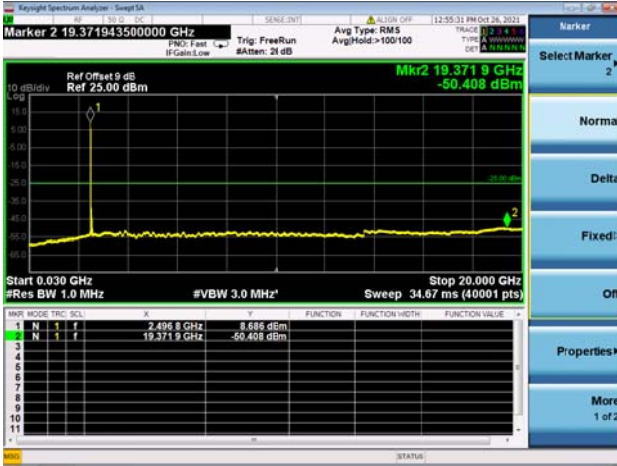

LTE CA_41C CSE

Channel Bandwidth: 20MHz+5MHz

LOW CH/QPSK/1RB0 and 1RB24

LOW CH/QPSK/1RB0 and 1RB24