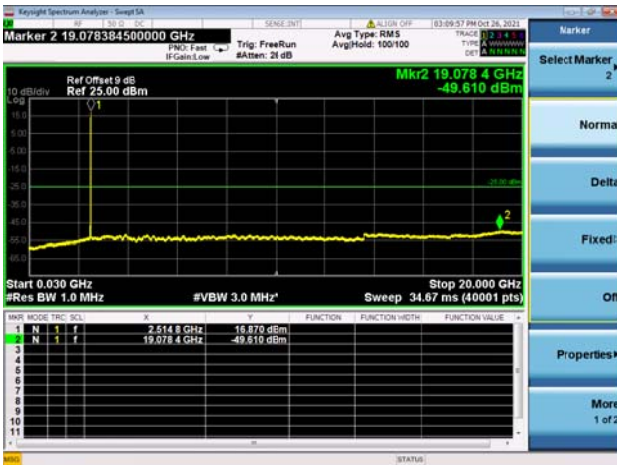

High CH/QPSK/FULL RB

High CH/QPSK/FULL RB

LTE CA\_41C CSE

Channel Bandwidth: 20MHz+10MHz

LOW CH/QPSK/1RB0 and 1RB49

LOW CH/QPSK/1RB0 and 1RB49

LOW CH/QPSK/1RB99 and 1RB0

LOW CH/QPSK/1RB99 and 1RB0