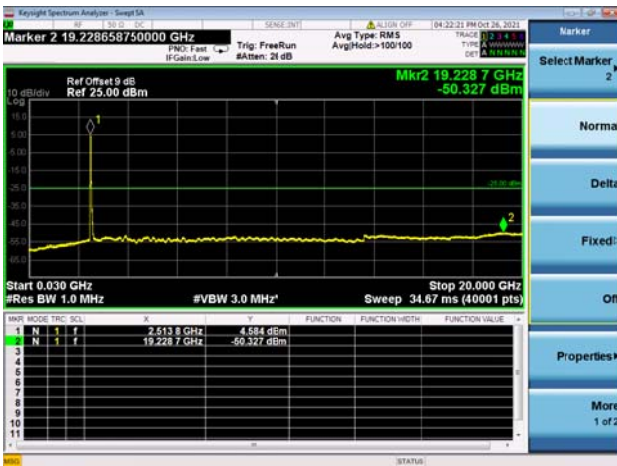

High CH/QPSK/1RB0 and 1RB49

High CH/QPSK/1RB0 and 1RB49

High CH/QPSK/1RB99 and 1RB0

High CH/QPSK/1RB99 and 1RB0

High CH/QPSK/FULL RB

High CH/QPSK/FULL RB

LTE CA\_41C CSE

Channel Bandwidth: 20MHz+15MHz

LOW CH/QPSK/1RB0 and 1RB74

LOW CH/QPSK/1RB0 and 1RB74

LOW CH/QPSK/1RB99 and 1RB0

LOW CH/QPSK/1RB99 and 1RB0

LOW CH/QPSK/FULL RB

LOW CH/QPSK/FULL RB

Mid CH/QPSK/1RB0 and 1RB74

Mid CH/QPSK/1RB0 and 1RB74