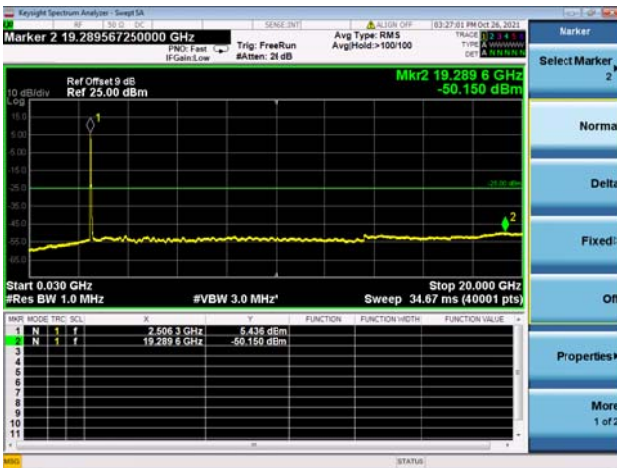

High CH/QPSK/1RB0 and 1RB49

High CH/QPSK/1RB0 and 1RB49

High CH/QPSK/1RB74 and 1RB0

High CH/QPSK/1RB74 and 1RB0

High CH/QPSK/FULL RB

High CH/QPSK/FULL RB

LTE CA\_41C CSE

Channel Bandwidth: 15MHz+15MHz

LOW CH/QPSK/1RB0 and 1RB74

LOW CH/QPSK/1RB0 and 1RB74

LOW CH/QPSK/1RB74 and 1RB0

LOW CH/QPSK/1RB74 and 1RB0

LOW CH/QPSK/FULL RB

LOW CH/QPSK/FULL RB

Mid CH/QPSK/1RB0 and 1RB74

Mid CH/QPSK/1RB0 and 1RB74