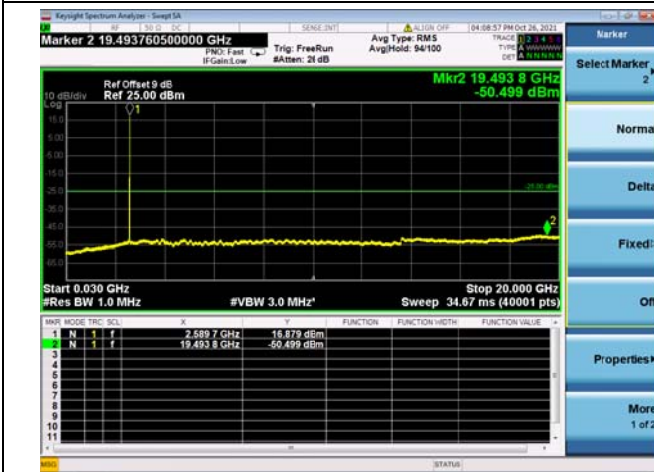

Mid CH/QPSK/1RB74 and 1RB0