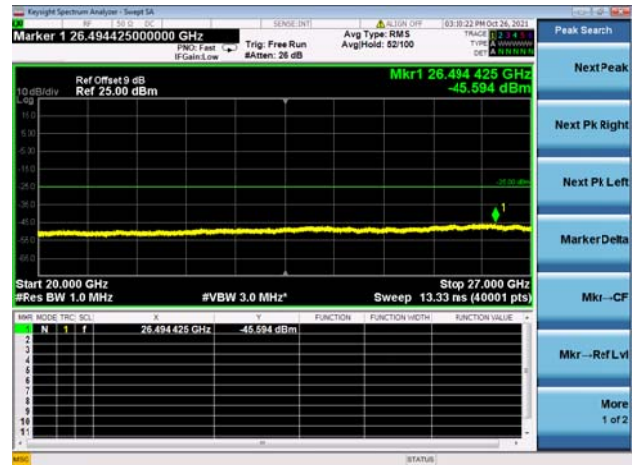

High CH/QPSK/FULL RB

High CH/QPSK/FULL RB

LTE CA\_41C CSE

Channel Bandwidth: 20MHz+10MHz

LOW CH/QPSK/1RB0 and 1RB49

LOW CH/QPSK/1RB0 and 1RB49

LOW CH/QPSK/1RB99 and 1RB0

LOW CH/QPSK/1RB99 and 1RB0