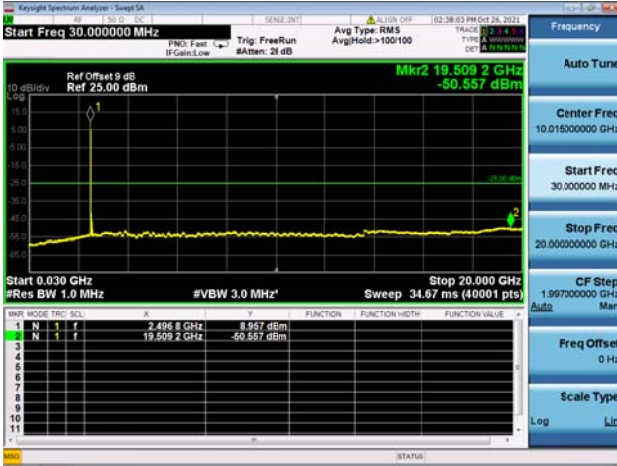

High CH/QPSK/FULL RB

High CH/QPSK/FULL RB

LTE CA\_41C CSE

Channel Bandwidth: 15MHz+10MHz

LOW CH/QPSK/1RB0 and 1RB49

LOW CH/QPSK/1RB0 and 1RB49

LOW CH/QPSK/1RB74 and 1RB0

LOW CH/QPSK/1RB74 and 1RB0