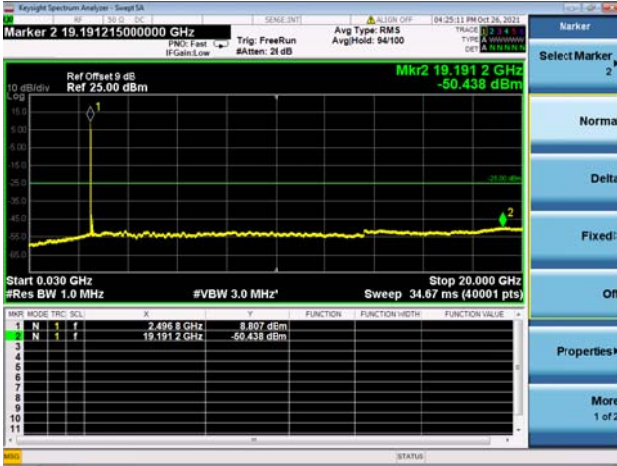

LTE CA_41C CSE

Channel Bandwidth: 20MHz+15MHz

LOW CH/QPSK/1RB0 and 1RB74