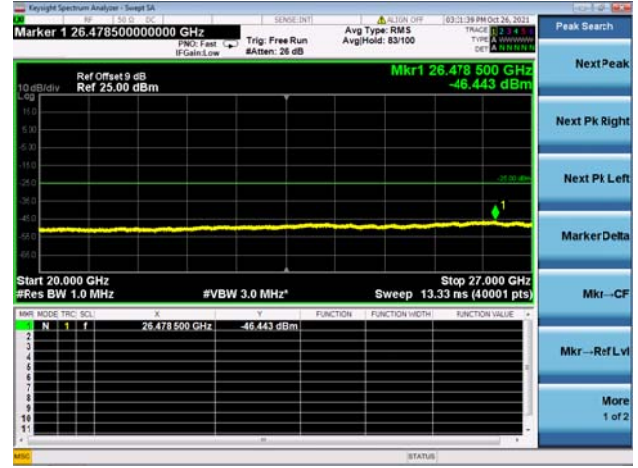

LOW CH/QPSK/1RB0 and 1RB74