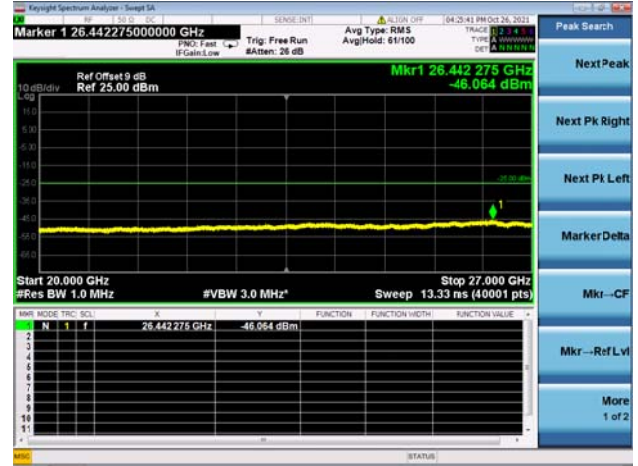

LOW CH/QPSK/1RB0 and 1RB74