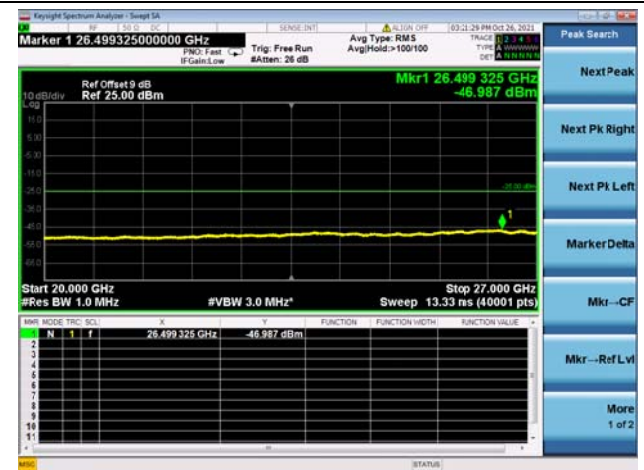

High CH/QPSK/1RB0 and 1RB49

High CH/QPSK/1RB0 and 1RB49

High CH/QPSK/1RB99 and 1RB0

High CH/QPSK/1RB99 and 1RB0

High CH/QPSK/FULL RB

High CH/QPSK/FULL RB

LTE CA\_41C CSE

Channel Bandwidth: 20MHz+15MHz