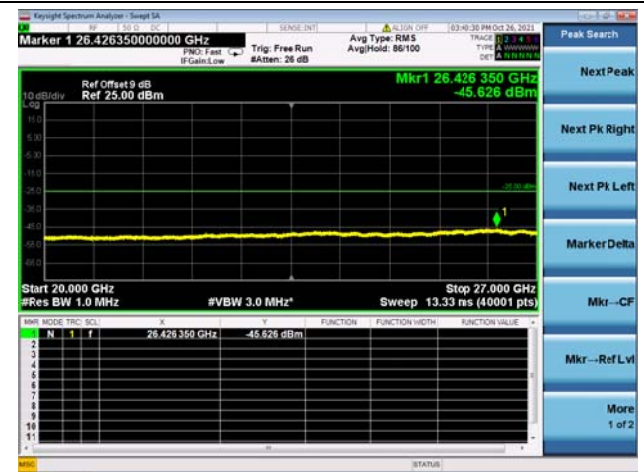

Mid CH/QPSK/1RB74 and 1RB0

Mid CH/QPSK/1RB74 and 1RB0

Mid CH/QPSK/FULL RB

Mid CH/QPSK/FULL RB

High CH/QPSK/1RB0 and 1RB74

High CH/QPSK/1RB0 and 1RB74

High CH/QPSK/1RB74 and 1RB0

High CH/QPSK/1RB74 and 1RB0

High CH/QPSK/FULL RB

High CH/QPSK/FULL RB

LTE CA\_41C CSE

Channel Bandwidth: 15MHz+20MHz

LOW CH/QPSK/1RB0 and 1RB99

LOW CH/QPSK/1RB0 and 1RB99

LOW CH/QPSK/1RB74 and 1RB0

LOW CH/QPSK/1RB74 and 1RB0