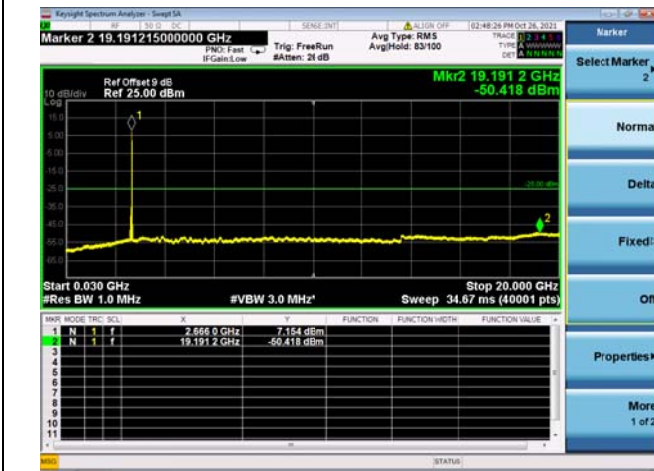

High CH/QPSK/FULL RB

High CH/QPSK/FULL RB

LTE CA\_41C CSE

Channel Bandwidth: 15MHz+10MHz

LOW CH/QPSK/1RB0 and 1RB49

LOW CH/QPSK/1RB0 and 1RB49

LOW CH/QPSK/1RB74 and 1RB0

LOW CH/QPSK/1RB74 and 1RB0

LOW CH/QPSK/FULL RB

LOW CH/QPSK/FULL RB

Mid CH/QPSK/1RB0 and 1RB49

Mid CH/QPSK/1RB0 and 1RB49

Mid CH/QPSK/1RB74 and 1RB0

Mid CH/QPSK/1RB74 and 1RB0

Mid CH/QPSK/FULL RB

Mid CH/QPSK/FULL RB

High CH/QPSK/1RB0 and 1RB49

High CH/QPSK/1RB0 and 1RB49

High CH/QPSK/1RB74 and 1RB0

High CH/QPSK/1RB74 and 1RB0

High CH/QPSK/FULL RB

High CH/QPSK/FULL RB

LTE CA\_41C CSE

Channel Bandwidth: 15MHz+15MHz