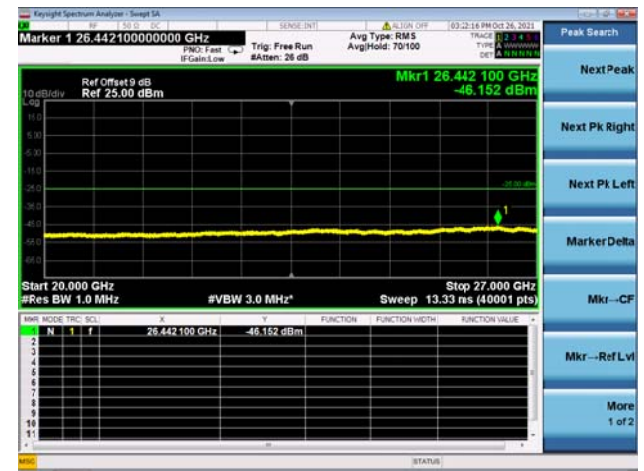

High CH/QPSK/FULL RB

High CH/QPSK/FULL RB

LTE CA\_41C CSE

Channel Bandwidth: 20MHz+10MHz

LOW CH/QPSK/1RB0 and 1RB49

LOW CH/QPSK/1RB0 and 1RB49

LOW CH/QPSK/1RB99 and 1RB0

LOW CH/QPSK/1RB99 and 1RB0

High CH/QPSK/1RB0 and 1RB49

High CH/QPSK/1RB0 and 1RB49

High CH/QPSK/1RB99 and 1RB0

High CH/QPSK/1RB99 and 1RB0

High CH/QPSK/FULL RB

High CH/QPSK/FULL RB

LTE CA\_41C CSE

Channel Bandwidth: 20MHz+15MHz