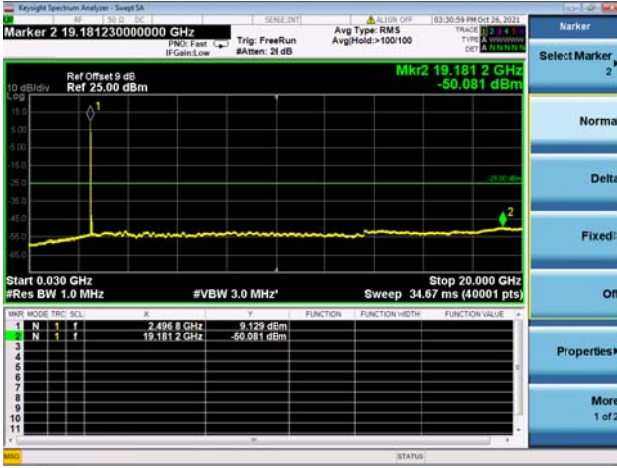

LTE CA_41C CSE

Channel Bandwidth: 15MHz+15MHz

LOW CH/QPSK/1RB0 and 1RB74