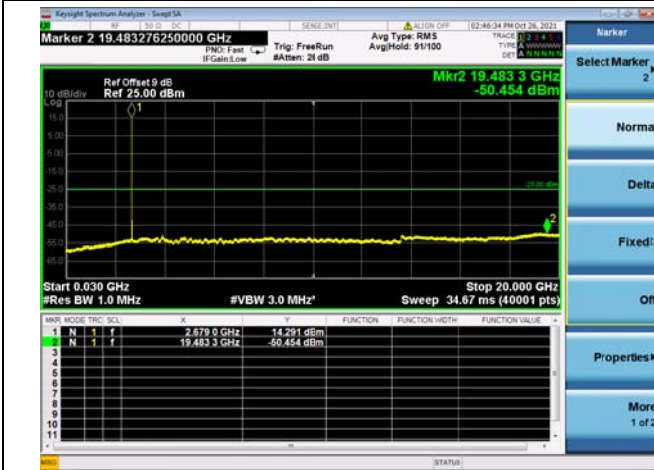

High CH/QPSK/FULL RB

High CH/QPSK/FULL RB

LTE CA\_41C CSE

Channel Bandwidth: 15MHz+10MHz

LOW CH/QPSK/1RB0 and 1RB49

LOW CH/QPSK/1RB0 and 1RB49

LOW CH/QPSK/1RB74 and 1RB0

LOW CH/QPSK/1RB74 and 1RB0

LOW CH/QPSK/FULL RB

LOW CH/QPSK/FULL RB

Mid CH/QPSK/1RB0 and 1RB49

Mid CH/QPSK/1RB0 and 1RB49

Mid CH/QPSK/1RB74 and 1RB0

Mid CH/QPSK/1RB74 and 1RB0

Mid CH/QPSK/FULL RB

Mid CH/QPSK/FULL RB

High CH/QPSK/1RB0 and 1RB49

High CH/QPSK/1RB0 and 1RB49

High CH/QPSK/1RB74 and 1RB0

High CH/QPSK/1RB74 and 1RB0

High CH/QPSK/FULL RB

High CH/QPSK/FULL RB

LTE CA\_41C CSE

Channel Bandwidth: 15MHz+15MHz