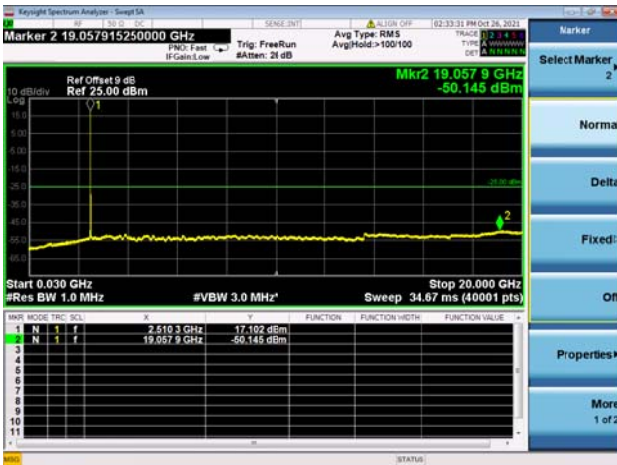

High CH/QPSK/FULL RB

High CH/QPSK/FULL RB

LTE CA\_41C CSE

Channel Bandwidth: 15MHz+10MHz

LOW CH/QPSK/1RB0 and 1RB49

LOW CH/QPSK/1RB0 and 1RB49

LOW CH/QPSK/1RB74 and 1RB0

LOW CH/QPSK/1RB74 and 1RB0

High CH/QPSK/1RB0 and 1RB49

High CH/QPSK/1RB0 and 1RB49

High CH/QPSK/1RB74 and 1RB0

High CH/QPSK/1RB74 and 1RB0

High CH/QPSK/FULL RB

High CH/QPSK/FULL RB

LTE CA\_41C CSE

Channel Bandwidth: 15MHz+15MHz