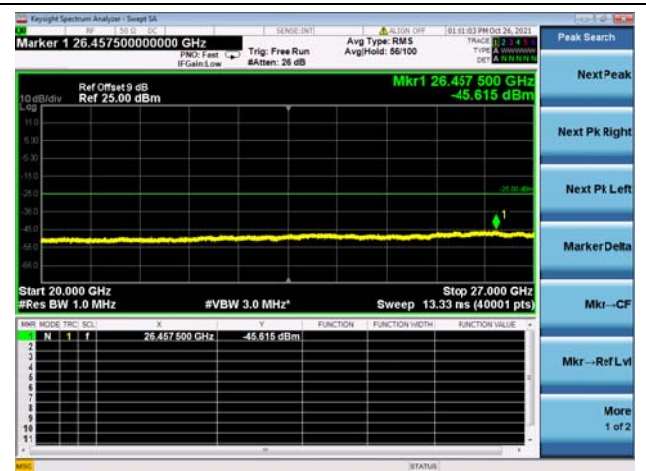

Mid CH/QPSK/1RB99 and 1RB0

Mid CH/QPSK/1RB99 and 1RB0

Mid CH/QPSK/FULL RB

Mid CH/QPSK/FULL RB

High CH/QPSK/1RB0 and 1RB24

High CH/QPSK/1RB0 and 1RB24

High CH/QPSK/1RB99 and 1RB0

High CH/QPSK/1RB99 and 1RB0

High CH/QPSK/FULL RB

High CH/QPSK/FULL RB

LTE CA\_41C CSE

Channel Bandwidth: 20MHz+10MHz

LOW CH/QPSK/1RB0 and 1RB49

LOW CH/QPSK/1RB0 and 1RB49

LOW CH/QPSK/1RB99 and 1RB0

LOW CH/QPSK/1RB99 and 1RB0