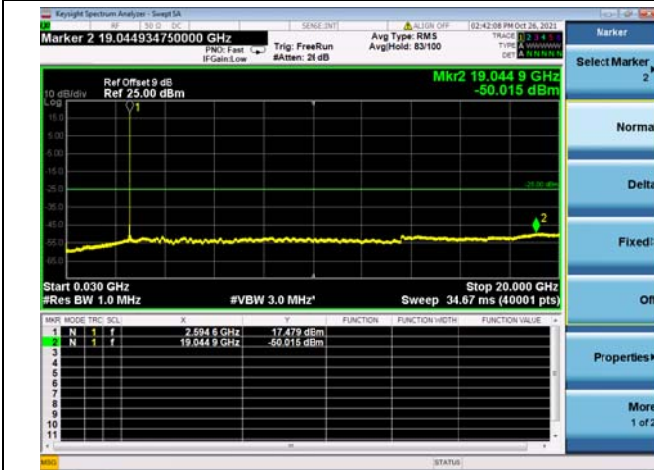

Mid CH/QPSK/1RB74 and 1RB0