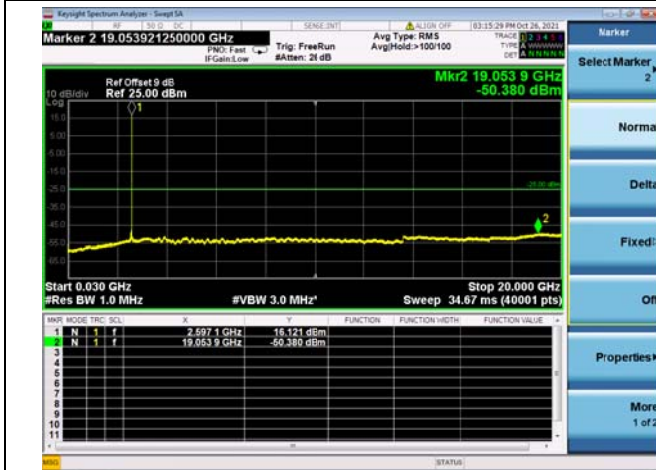

Mid CH/QPSK/1RB99 and 1RB0