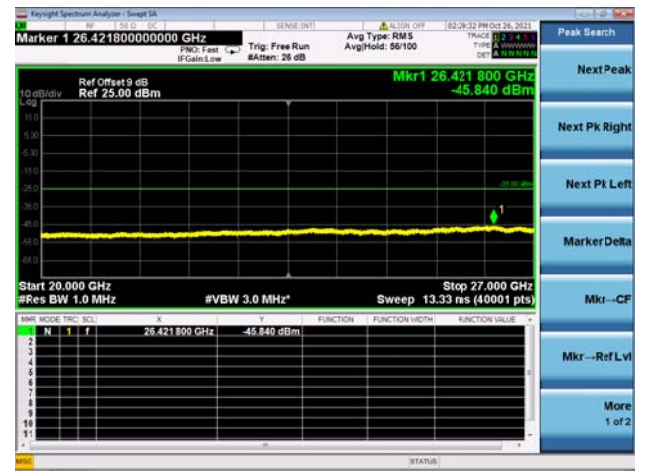

High CH/QPSK/1RB0 and 1RB74

High CH/QPSK/1RB0 and 1RB74

High CH/QPSK/1RB49 and 1RB0

High CH/QPSK/1RB49 and 1RB0

High CH/QPSK/FULL RB

High CH/QPSK/FULL RB

LTE CA\_41C CSE

Channel Bandwidth: 10MHz+20MHz