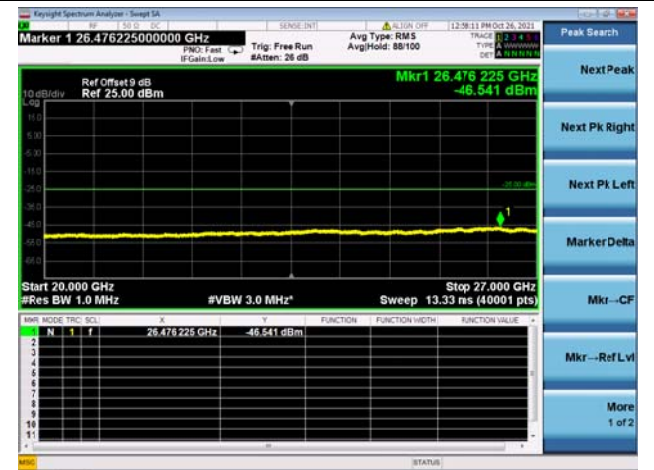

Mid CH/QPSK/1RB99 and 1RB0