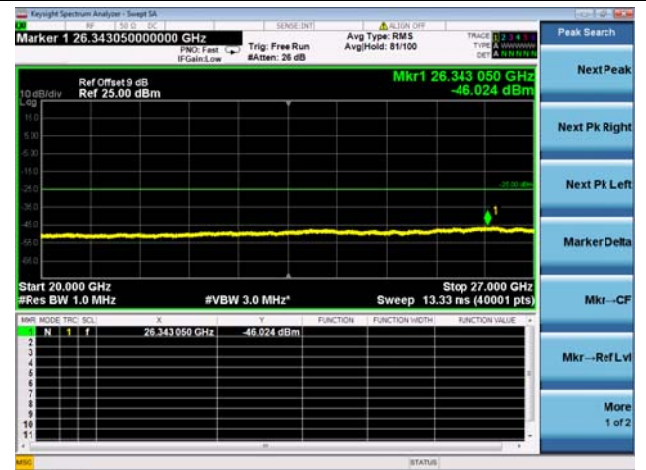

Mid CH/QPSK/1RB49 and 1RB0

Mid CH/QPSK/1RB49 and 1RB0

Mid CH/QPSK/FULL RB

Mid CH/QPSK/FULL RB

High CH/QPSK/1RB0 and 1RB99

High CH/QPSK/1RB0 and 1RB99

High CH/QPSK/1RB49 and 1RB0

High CH/QPSK/1RB49 and 1RB0

High CH/QPSK/FULL RB

High CH/QPSK/FULL RB

LTE CA\_41C CSE

Channel Bandwidth: 15MHz+10MHz

LOW CH/QPSK/1RB0 and 1RB49

LOW CH/QPSK/1RB0 and 1RB49

LOW CH/QPSK/1RB74 and 1RB0

LOW CH/QPSK/1RB74 and 1RB0