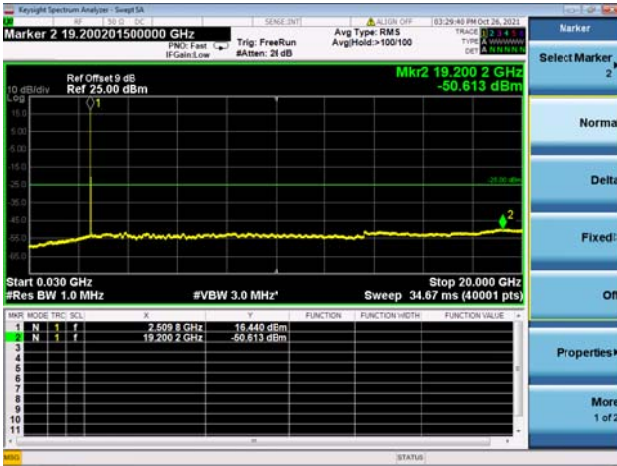

LOW CH/QPSK/1RB74 and 1RB0