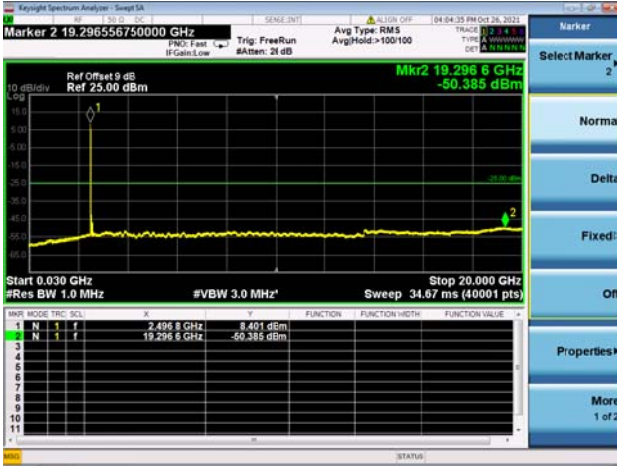

High CH/QPSK/FULL RB

High CH/QPSK/FULL RB

LTE CA\_41C CSE

Channel Bandwidth: 15MHz+20MHz

LOW CH/QPSK/1RB0 and 1RB99

LOW CH/QPSK/1RB0 and 1RB99

LOW CH/QPSK/1RB74 and 1RB0

LOW CH/QPSK/1RB74 and 1RB0