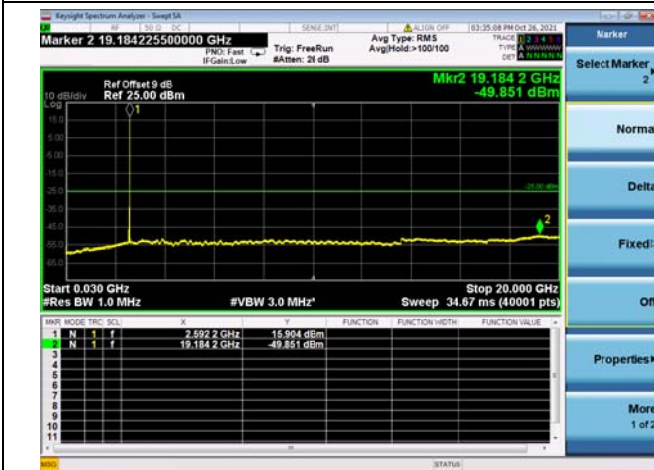

Mid CH/QPSK/1RB74 and 1RB0