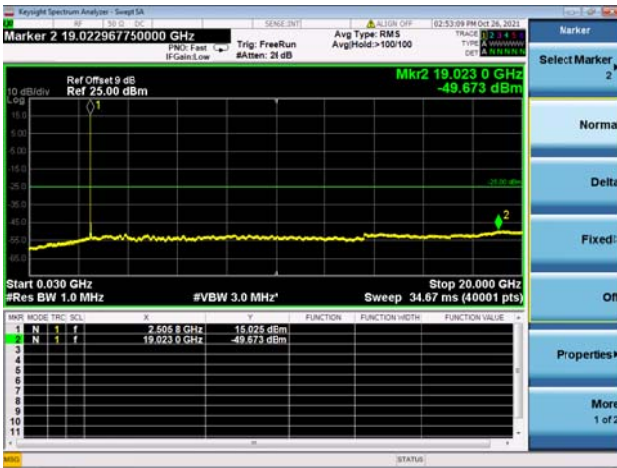

High CH/QPSK/1RB0 and 1RB74

High CH/QPSK/1RB0 and 1RB74

High CH/QPSK/1RB49 and 1RB0

High CH/QPSK/1RB49 and 1RB0

High CH/QPSK/FULL RB

High CH/QPSK/FULL RB

LTE CA\_41C CSE

Channel Bandwidth: 10MHz+20MHz

LOW CH/QPSK/1RB0 and 1RB99

LOW CH/QPSK/1RB0 and 1RB99

LOW CH/QPSK/1RB49 and 1RB0

LOW CH/QPSK/1RB49 and 1RB0

LOW CH/QPSK/FULL RB

LOW CH/QPSK/FULL RB

Mid CH/QPSK/1RB0 and 1RB99

Mid CH/QPSK/1RB0 and 1RB99