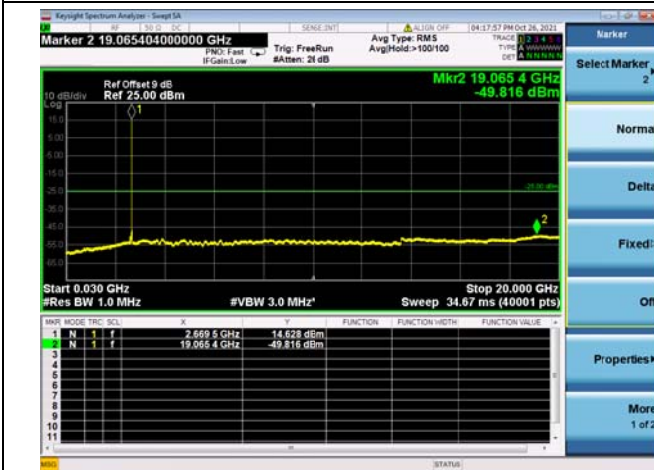

High CH/QPSK/FULL RB

High CH/QPSK/FULL RB

LTE CA\_41C CSE

Channel Bandwidth: 15MHz+20MHz

LOW CH/QPSK/1RB0 and 1RB99

LOW CH/QPSK/1RB0 and 1RB99

LOW CH/QPSK/1RB74 and 1RB0

LOW CH/QPSK/1RB74 and 1RB0

LOW CH/QPSK/FULL RB

LOW CH/QPSK/FULL RB

Mid CH/QPSK/1RB0 and 1RB99

Mid CH/QPSK/1RB0 and 1RB99

Mid CH/QPSK/1RB74 and 1RB0

Mid CH/QPSK/1RB74 and 1RB0

Mid CH/QPSK/FULL RB

Mid CH/QPSK/FULL RB

High CH/QPSK/1RB0 and 1RB99

High CH/QPSK/1RB0 and 1RB99

High CH/QPSK/1RB74 and 1RB0

High CH/QPSK/1RB74 and 1RB0

High CH/QPSK/FULL RB

High CH/QPSK/FULL RB

LTE CA\_41C CSE

Channel Bandwidth: 20MHz+5MHz