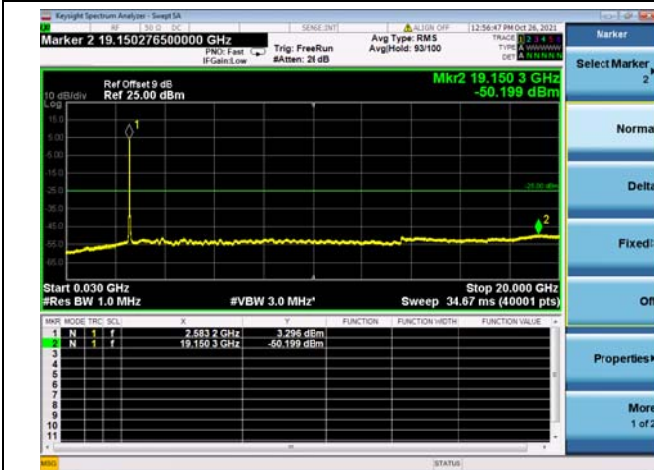

Mid CH/QPSK/FULL RB