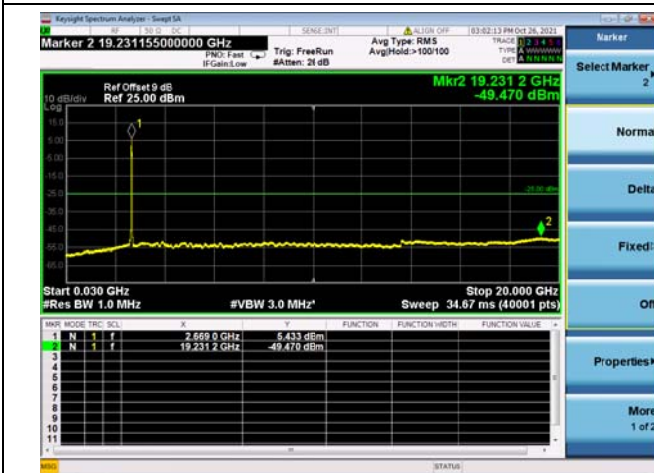

Mid CH/QPSK/1RB49 and 1RB0

Mid CH/QPSK/1RB49 and 1RB0

Mid CH/QPSK/FULL RB

Mid CH/QPSK/FULL RB

High CH/QPSK/1RB0 and 1RB99

High CH/QPSK/1RB0 and 1RB99

High CH/QPSK/1RB49 and 1RB0

High CH/QPSK/1RB49 and 1RB0

High CH/QPSK/FULL RB

High CH/QPSK/FULL RB

LTE CA\_41C CSE

Channel Bandwidth: 15MHz+10MHz

LOW CH/QPSK/1RB0 and 1RB49

LOW CH/QPSK/1RB0 and 1RB49

LOW CH/QPSK/1RB74 and 1RB0

LOW CH/QPSK/1RB74 and 1RB0