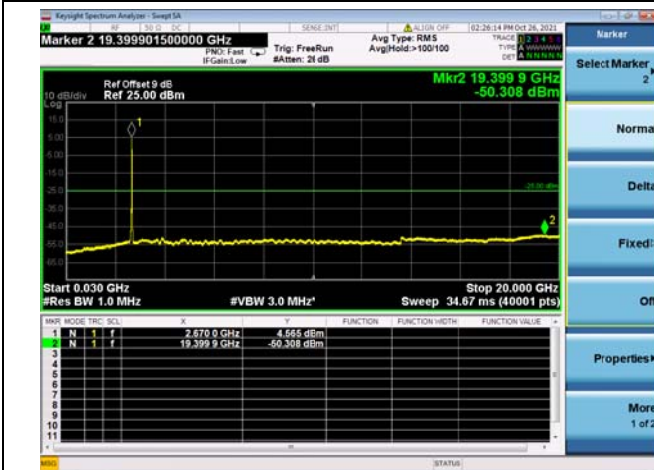

High CH/QPSK/1RB0 and 1RB74

High CH/QPSK/1RB0 and 1RB74

High CH/QPSK/1RB49 and 1RB0

High CH/QPSK/1RB49 and 1RB0

High CH/QPSK/FULL RB

High CH/QPSK/FULL RB

LTE CA\_41C CSE

Channel Bandwidth: 10MHz+20MHz