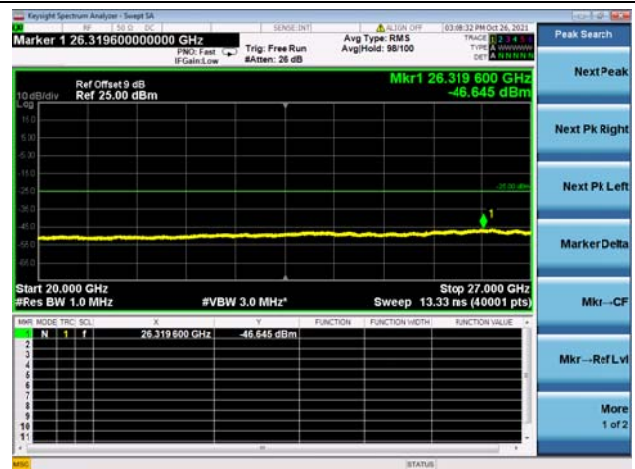

LOW CH/QPSK/FULL RB