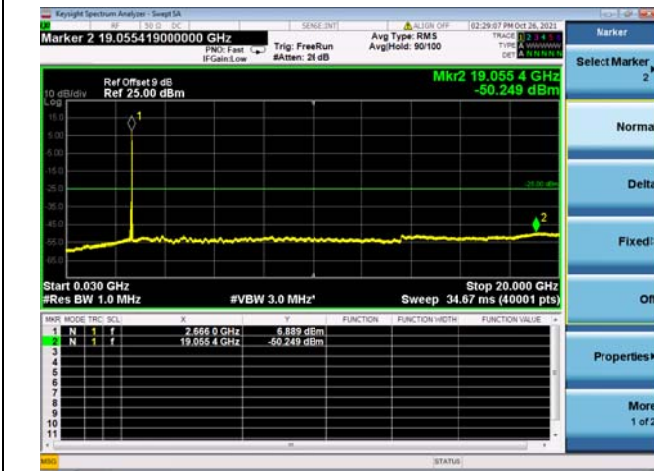

High CH/QPSK/1RB0 and 1RB74

High CH/QPSK/1RB0 and 1RB74

High CH/QPSK/1RB49 and 1RB0

High CH/QPSK/1RB49 and 1RB0

High CH/QPSK/FULL RB

High CH/QPSK/FULL RB

LTE CA\_41C CSE

Channel Bandwidth: 10MHz+20MHz