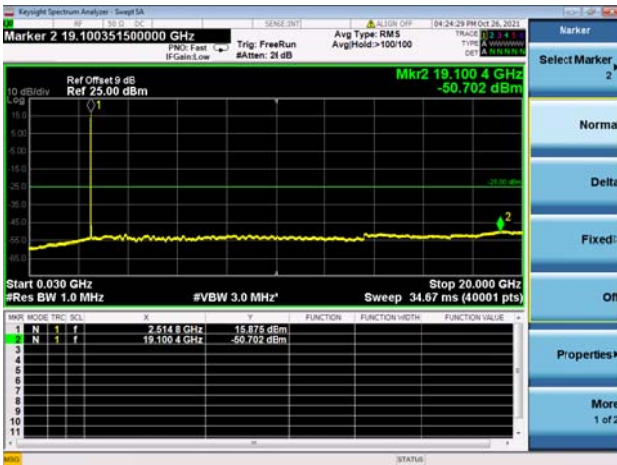

LOW CH/QPSK/1RB99 and 1RB0