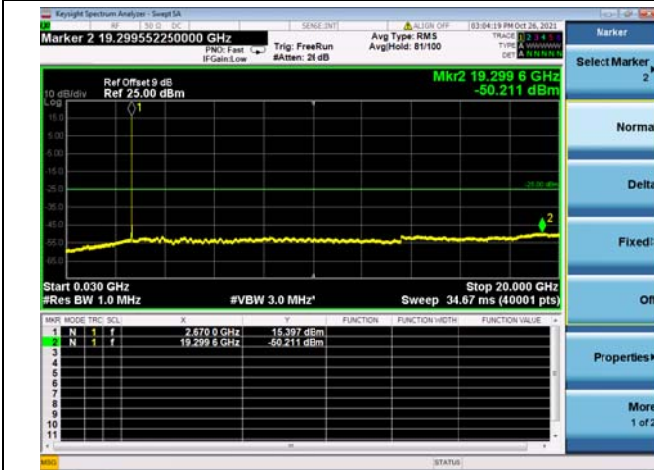

Mid CH/QPSK/1RB49 and 1RB0

Mid CH/QPSK/1RB49 and 1RB0

Mid CH/QPSK/FULL RB

Mid CH/QPSK/FULL RB

High CH/QPSK/1RB0 and 1RB99

High CH/QPSK/1RB0 and 1RB99

High CH/QPSK/1RB49 and 1RB0

High CH/QPSK/1RB49 and 1RB0

High CH/QPSK/FULL RB

High CH/QPSK/FULL RB

LTE CA\_41C CSE

Channel Bandwidth: 15MHz+10MHz

LOW CH/QPSK/1RB0 and 1RB49

LOW CH/QPSK/1RB0 and 1RB49

LOW CH/QPSK/1RB74 and 1RB0

LOW CH/QPSK/1RB74 and 1RB0