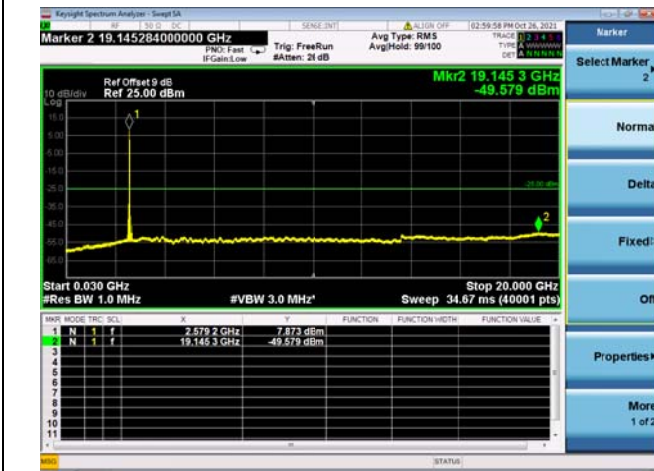

High CH/QPSK/1RB0 and 1RB74

High CH/QPSK/1RB0 and 1RB74

High CH/QPSK/1RB49 and 1RB0

High CH/QPSK/1RB49 and 1RB0

High CH/QPSK/FULL RB

High CH/QPSK/FULL RB

LTE CA\_41C CSE

Channel Bandwidth: 10MHz+20MHz

LOW CH/QPSK/1RB0 and 1RB99

LOW CH/QPSK/1RB0 and 1RB99

LOW CH/QPSK/1RB49 and 1RB0

LOW CH/QPSK/1RB49 and 1RB0

LOW CH/QPSK/FULL RB

LOW CH/QPSK/FULL RB

Mid CH/QPSK/1RB0 and 1RB99

Mid CH/QPSK/1RB0 and 1RB99

Mid CH/QPSK/1RB49 and 1RB0

Mid CH/QPSK/1RB49 and 1RB0

Mid CH/QPSK/FULL RB

Mid CH/QPSK/FULL RB

High CH/QPSK/1RB0 and 1RB99

High CH/QPSK/1RB0 and 1RB99

High CH/QPSK/1RB49 and 1RB0

High CH/QPSK/1RB49 and 1RB0

High CH/QPSK/FULL RB

High CH/QPSK/FULL RB

LTE CA\_41C CSE

Channel Bandwidth: 15MHz+10MHz

LOW CH/QPSK/1RB0 and 1RB49

LOW CH/QPSK/1RB0 and 1RB49

LOW CH/QPSK/1RB74 and 1RB0

LOW CH/QPSK/1RB74 and 1RB0