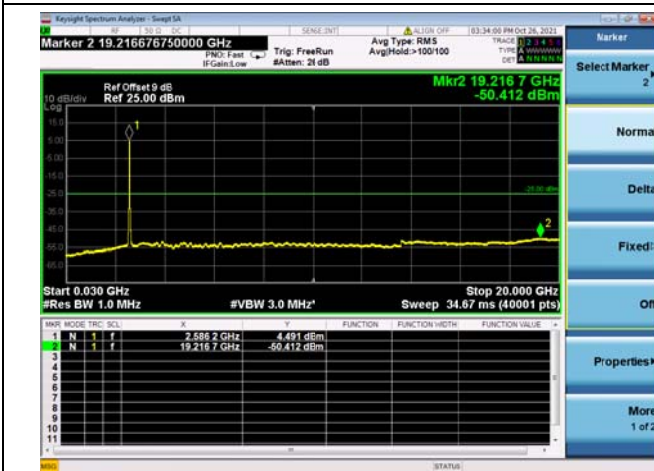

Mid CH/QPSK/FULL RB