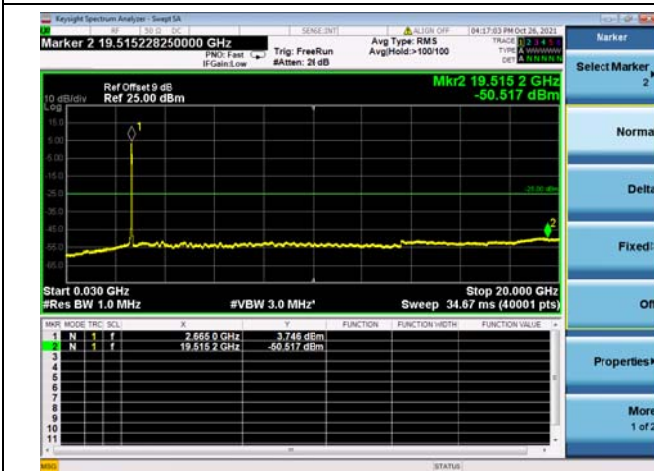

High CH/QPSK/1RB0 and 1RB99

High CH/QPSK/1RB0 and 1RB99

High CH/QPSK/1RB74 and 1RB0

High CH/QPSK/1RB74 and 1RB0

High CH/QPSK/FULL RB

High CH/QPSK/FULL RB

LTE CA\_41C CSE

Channel Bandwidth: 20MHz+5MHz