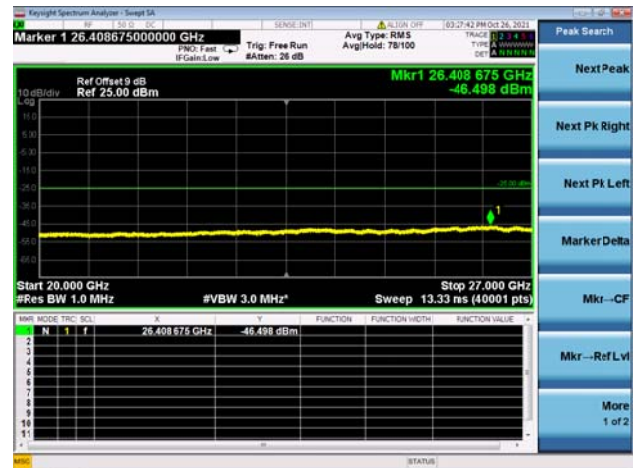

High CH/QPSK/1RB0 and 1RB49

High CH/QPSK/1RB0 and 1RB49

High CH/QPSK/1RB74 and 1RB0

High CH/QPSK/1RB74 and 1RB0

High CH/QPSK/FULL RB

High CH/QPSK/FULL RB

LTE CA\_41C CSE

Channel Bandwidth: 15MHz+15MHz

LOW CH/QPSK/1RB0 and 1RB74

LOW CH/QPSK/1RB0 and 1RB74

LOW CH/QPSK/1RB74 and 1RB0

LOW CH/QPSK/1RB74 and 1RB0

LOW CH/QPSK/FULL RB

LOW CH/QPSK/FULL RB

Mid CH/QPSK/1RB0 and 1RB74

Mid CH/QPSK/1RB0 and 1RB74