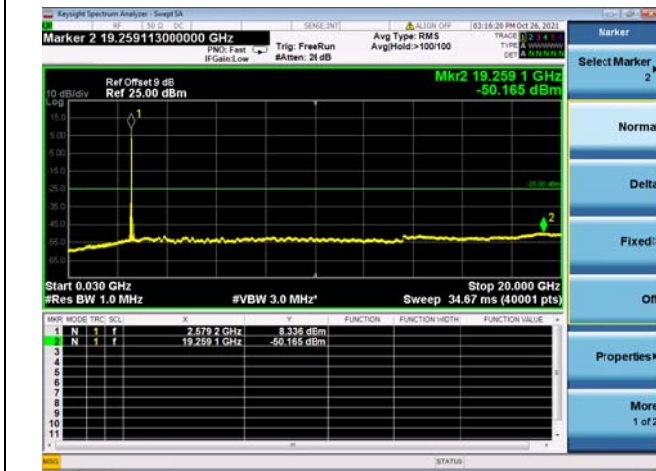

High CH/QPSK/FULL RB

High CH/QPSK/FULL RB

LTE CA\_41C CSE

Channel Bandwidth: 20MHz+10MHz

LOW CH/QPSK/1RB0 and 1RB49

LOW CH/QPSK/1RB0 and 1RB49

LOW CH/QPSK/1RB99 and 1RB0

LOW CH/QPSK/1RB99 and 1RB0

LOW CH/QPSK/FULL RB

LOW CH/QPSK/FULL RB

Mid CH/QPSK/1RB0 and 1RB49

Mid CH/QPSK/1RB0 and 1RB49

Mid CH/QPSK/1RB99 and 1RB0

Mid CH/QPSK/1RB99 and 1RB0

Mid CH/QPSK/FULL RB

Mid CH/QPSK/FULL RB

High CH/QPSK/1RB0 and 1RB49

High CH/QPSK/1RB0 and 1RB49

High CH/QPSK/1RB99 and 1RB0

High CH/QPSK/1RB99 and 1RB0

High CH/QPSK/FULL RB

High CH/QPSK/FULL RB

LTE CA\_41C CSE

Channel Bandwidth: 20MHz+15MHz