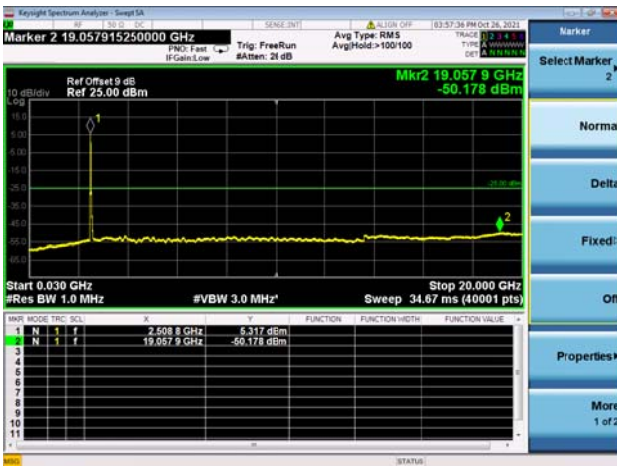

LOW CH/QPSK/FULL RB