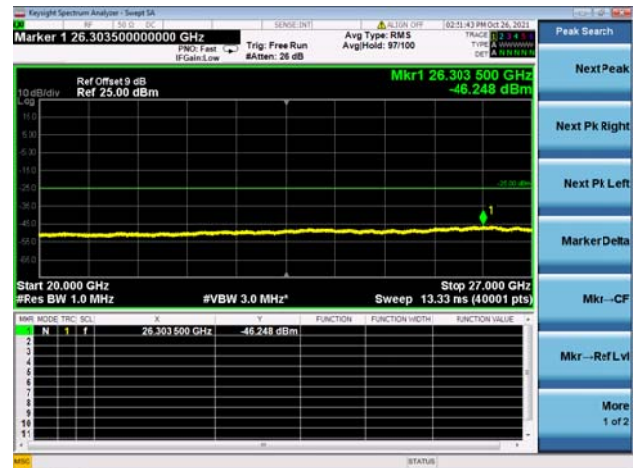

High CH/QPSK/1RB0 and 1RB74

High CH/QPSK/1RB0 and 1RB74

High CH/QPSK/1RB49 and 1RB0

High CH/QPSK/1RB49 and 1RB0

High CH/QPSK/FULL RB

High CH/QPSK/FULL RB

LTE CA\_41C CSE

Channel Bandwidth: 10MHz+20MHz

LOW CH/QPSK/1RB0 and 1RB99

LOW CH/QPSK/1RB0 and 1RB99

LOW CH/QPSK/1RB49 and 1RB0

LOW CH/QPSK/1RB49 and 1RB0

LOW CH/QPSK/FULL RB

LOW CH/QPSK/FULL RB

Mid CH/QPSK/1RB0 and 1RB99

Mid CH/QPSK/1RB0 and 1RB99

Mid CH/QPSK/1RB49 and 1RB0

Mid CH/QPSK/1RB49 and 1RB0

Mid CH/QPSK/FULL RB

Mid CH/QPSK/FULL RB

High CH/QPSK/1RB0 and 1RB99

High CH/QPSK/1RB0 and 1RB99

High CH/QPSK/1RB49 and 1RB0

High CH/QPSK/1RB49 and 1RB0

High CH/QPSK/FULL RB

High CH/QPSK/FULL RB

LTE CA\_41C CSE

Channel Bandwidth: 15MHz+10MHz

LOW CH/QPSK/1RB0 and 1RB49

LOW CH/QPSK/1RB0 and 1RB49

LOW CH/QPSK/1RB74 and 1RB0

LOW CH/QPSK/1RB74 and 1RB0