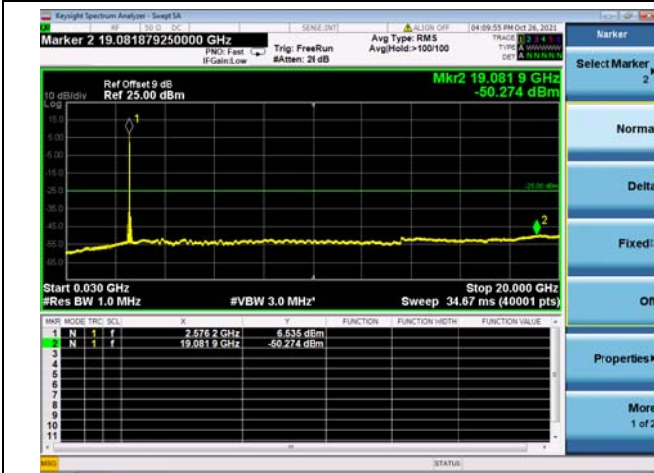

Mid CH/QPSK/1RB0 and 1RB99