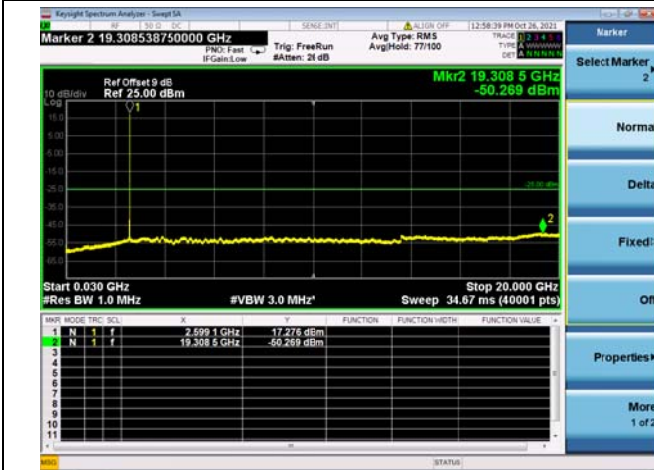

Mid CH/QPSK/1RB99 and 1RB0