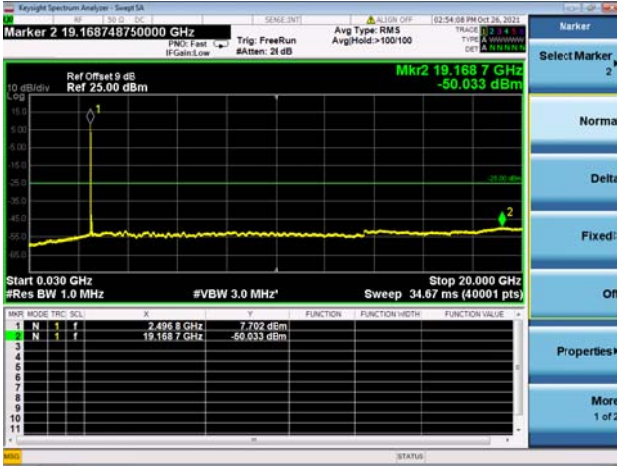

LTE CA_41C CSE

Channel Bandwidth: 10MHz+20MHz

LOW CH/QPSK/1RB0 and 1RB99