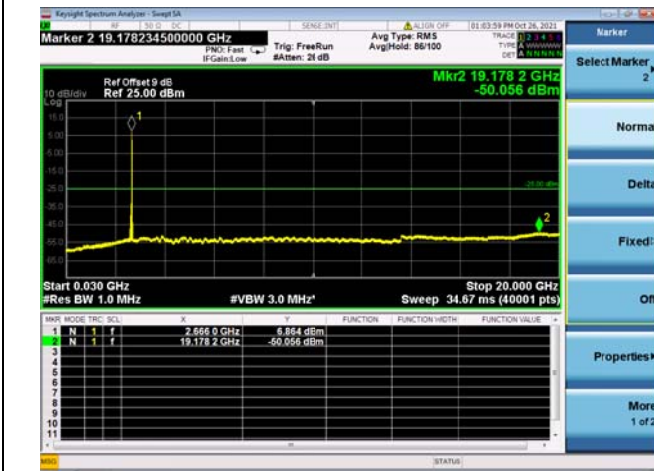

Mid CH/QPSK/1RB99 and 1RB0

Mid CH/QPSK/1RB99 and 1RB0

Mid CH/QPSK/FULL RB

Mid CH/QPSK/FULL RB

High CH/QPSK/1RB0 and 1RB24

High CH/QPSK/1RB0 and 1RB24

High CH/QPSK/1RB99 and 1RB0

High CH/QPSK/1RB99 and 1RB0

High CH/QPSK/FULL RB

High CH/QPSK/FULL RB

LTE CA\_41C CSE

Channel Bandwidth: 20MHz+10MHz

LOW CH/QPSK/1RB0 and 1RB49

LOW CH/QPSK/1RB0 and 1RB49

LOW CH/QPSK/1RB99 and 1RB0

LOW CH/QPSK/1RB99 and 1RB0