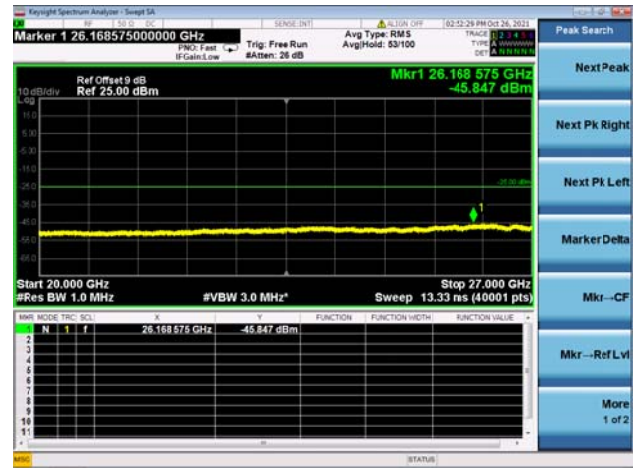

High CH/QPSK/1RB0 and 1RB74

High CH/QPSK/1RB0 and 1RB74

High CH/QPSK/1RB49 and 1RB0

High CH/QPSK/1RB49 and 1RB0

High CH/QPSK/FULL RB

High CH/QPSK/FULL RB

LTE CA\_41C CSE

Channel Bandwidth: 10MHz+20MHz

LOW CH/QPSK/1RB0 and 1RB99

LOW CH/QPSK/1RB0 and 1RB99

LOW CH/QPSK/1RB49 and 1RB0

LOW CH/QPSK/1RB49 and 1RB0

LOW CH/QPSK/FULL RB

LOW CH/QPSK/FULL RB

Mid CH/QPSK/1RB0 and 1RB99

Mid CH/QPSK/1RB0 and 1RB99

Mid CH/QPSK/1RB49 and 1RB0

Mid CH/QPSK/1RB49 and 1RB0

Mid CH/QPSK/FULL RB

Mid CH/QPSK/FULL RB

High CH/QPSK/1RB0 and 1RB99

High CH/QPSK/1RB0 and 1RB99

High CH/QPSK/1RB49 and 1RB0

High CH/QPSK/1RB49 and 1RB0

High CH/QPSK/FULL RB

High CH/QPSK/FULL RB

LTE CA\_41C CSE

Channel Bandwidth: 15MHz+10MHz

LOW CH/QPSK/1RB0 and 1RB49

LOW CH/QPSK/1RB0 and 1RB49

LOW CH/QPSK/1RB74 and 1RB0

LOW CH/QPSK/1RB74 and 1RB0