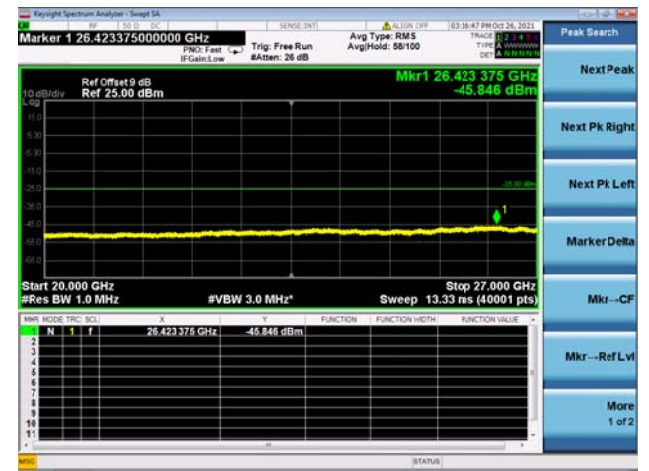

High CH/QPSK/FULL RB

High CH/QPSK/FULL RB

LTE CA\_41C CSE

Channel Bandwidth: 20MHz+10MHz

LOW CH/QPSK/1RB0 and 1RB49

LOW CH/QPSK/1RB0 and 1RB49

LOW CH/QPSK/1RB99 and 1RB0

LOW CH/QPSK/1RB99 and 1RB0

LOW CH/QPSK/FULL RB

LOW CH/QPSK/FULL RB

Mid CH/QPSK/1RB0 and 1RB49

Mid CH/QPSK/1RB0 and 1RB49

Mid CH/QPSK/1RB99 and 1RB0

Mid CH/QPSK/1RB99 and 1RB0

Mid CH/QPSK/FULL RB

Mid CH/QPSK/FULL RB

High CH/QPSK/1RB0 and 1RB49

High CH/QPSK/1RB0 and 1RB49

High CH/QPSK/1RB99 and 1RB0

High CH/QPSK/1RB99 and 1RB0

High CH/QPSK/FULL RB

High CH/QPSK/FULL RB

LTE CA\_41C CSE

Channel Bandwidth: 20MHz+15MHz