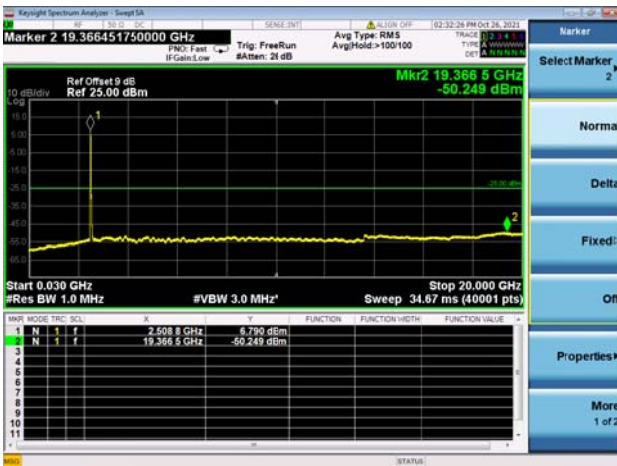

LOW CH/QPSK/FULL RB