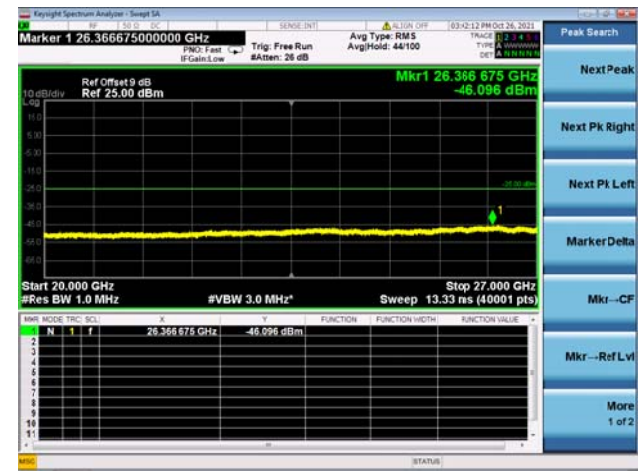

Mid CH/QPSK/1RB74 and 1RB0

Mid CH/QPSK/1RB74 and 1RB0

Mid CH/QPSK/FULL RB

Mid CH/QPSK/FULL RB

High CH/QPSK/1RB0 and 1RB74

High CH/QPSK/1RB0 and 1RB74

High CH/QPSK/1RB74 and 1RB0

High CH/QPSK/1RB74 and 1RB0

High CH/QPSK/FULL RB

High CH/QPSK/FULL RB

LTE CA\_41C CSE

Channel Bandwidth: 15MHz+20MHz

LOW CH/QPSK/1RB0 and 1RB99

LOW CH/QPSK/1RB0 and 1RB99

LOW CH/QPSK/1RB74 and 1RB0

LOW CH/QPSK/1RB74 and 1RB0