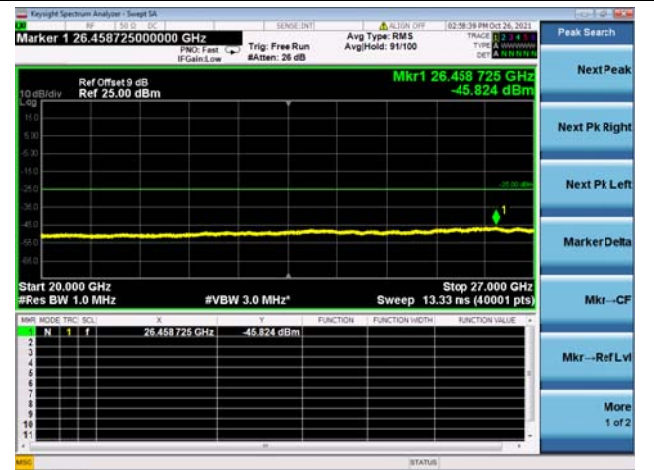

Mid CH/QPSK/1RB49 and 1RB0