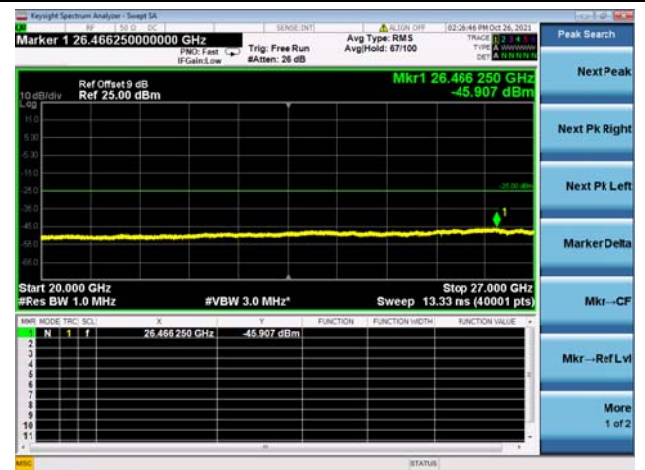

High CH/QPSK/1RB0 and 1RB74

High CH/QPSK/1RB0 and 1RB74

High CH/QPSK/1RB49 and 1RB0

High CH/QPSK/1RB49 and 1RB0

High CH/QPSK/FULL RB

High CH/QPSK/FULL RB

LTE CA\_41C CSE

Channel Bandwidth: 10MHz+20MHz

LOW CH/QPSK/1RB0 and 1RB99

LOW CH/QPSK/1RB0 and 1RB99

LOW CH/QPSK/1RB49 and 1RB0

LOW CH/QPSK/1RB49 and 1RB0

LOW CH/QPSK/FULL RB

LOW CH/QPSK/FULL RB

Mid CH/QPSK/1RB0 and 1RB99

Mid CH/QPSK/1RB0 and 1RB99