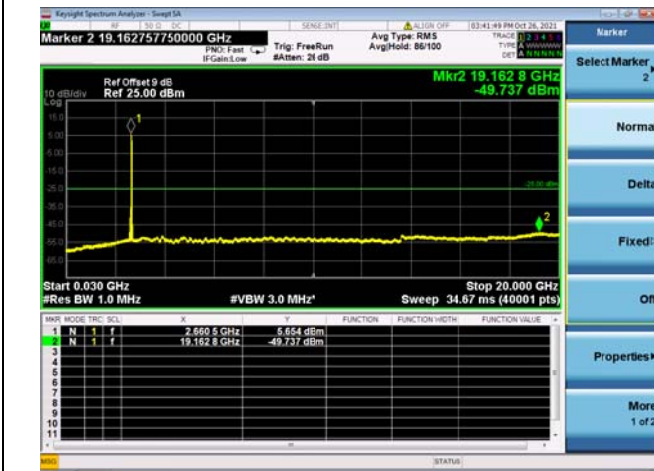

Mid CH/QPSK/1RB74 and 1RB0

Mid CH/QPSK/1RB74 and 1RB0

Mid CH/QPSK/FULL RB

Mid CH/QPSK/FULL RB

High CH/QPSK/1RB0 and 1RB74

High CH/QPSK/1RB0 and 1RB74

High CH/QPSK/1RB74 and 1RB0

High CH/QPSK/1RB74 and 1RB0

High CH/QPSK/FULL RB

High CH/QPSK/FULL RB

LTE CA\_41C CSE

Channel Bandwidth: 15MHz+20MHz

LOW CH/QPSK/1RB0 and 1RB99

LOW CH/QPSK/1RB0 and 1RB99

LOW CH/QPSK/1RB74 and 1RB0

LOW CH/QPSK/1RB74 and 1RB0