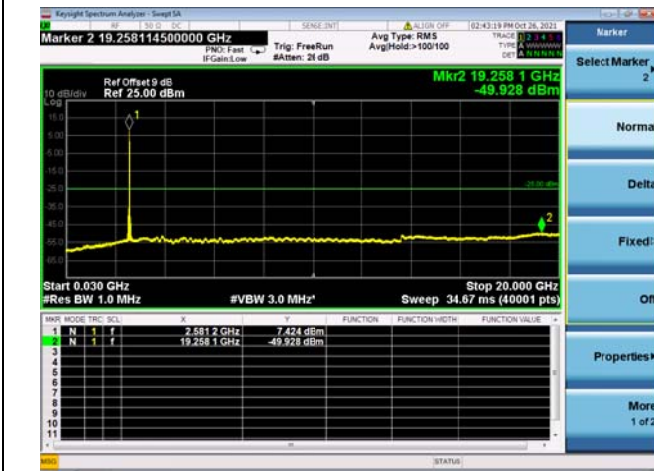

High CH/QPSK/FULL RB

High CH/QPSK/FULL RB

LTE CA\_41C CSE

Channel Bandwidth: 15MHz+10MHz

LOW CH/QPSK/1RB0 and 1RB49

LOW CH/QPSK/1RB0 and 1RB49

LOW CH/QPSK/1RB74 and 1RB0

LOW CH/QPSK/1RB74 and 1RB0

LOW CH/QPSK/FULL RB

LOW CH/QPSK/FULL RB

Mid CH/QPSK/1RB0 and 1RB49

Mid CH/QPSK/1RB0 and 1RB49

Mid CH/QPSK/1RB74 and 1RB0

Mid CH/QPSK/1RB74 and 1RB0

Mid CH/QPSK/FULL RB

Mid CH/QPSK/FULL RB

High CH/QPSK/1RB0 and 1RB49

High CH/QPSK/1RB0 and 1RB49

High CH/QPSK/1RB74 and 1RB0

High CH/QPSK/1RB74 and 1RB0

High CH/QPSK/FULL RB

High CH/QPSK/FULL RB

LTE CA\_41C CSE

Channel Bandwidth: 15MHz+15MHz