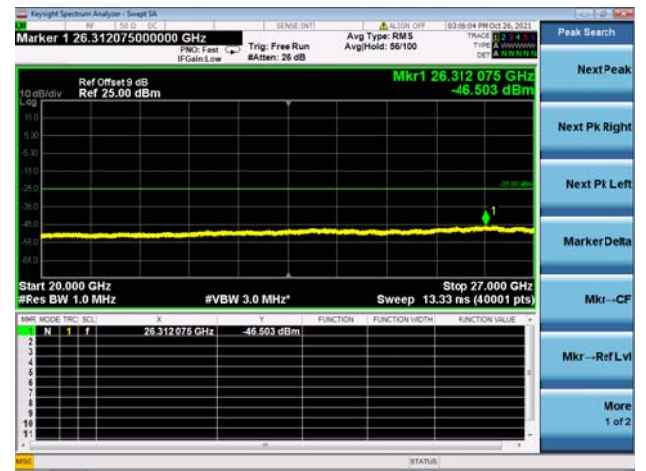

Mid CH/QPSK/1RB49 and 1RB0

Mid CH/QPSK/1RB49 and 1RB0

Mid CH/QPSK/FULL RB

Mid CH/QPSK/FULL RB

High CH/QPSK/1RB0 and 1RB99

High CH/QPSK/1RB0 and 1RB99

High CH/QPSK/1RB49 and 1RB0

High CH/QPSK/1RB49 and 1RB0

High CH/QPSK/FULL RB

High CH/QPSK/FULL RB

LTE CA\_41C CSE

Channel Bandwidth: 15MHz+10MHz

LOW CH/QPSK/1RB0 and 1RB49

LOW CH/QPSK/1RB0 and 1RB49

LOW CH/QPSK/1RB74 and 1RB0

LOW CH/QPSK/1RB74 and 1RB0