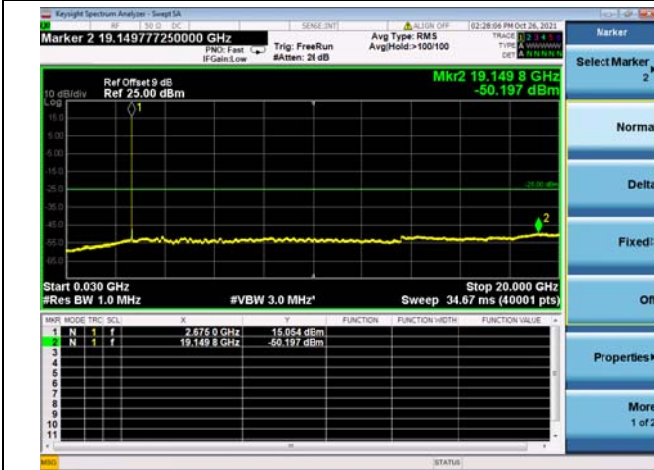

High CH/QPSK/1RB0 and 1RB74

High CH/QPSK/1RB0 and 1RB74

High CH/QPSK/1RB49 and 1RB0

High CH/QPSK/1RB49 and 1RB0

High CH/QPSK/FULL RB

High CH/QPSK/FULL RB

LTE CA\_41C CSE

Channel Bandwidth: 10MHz+20MHz