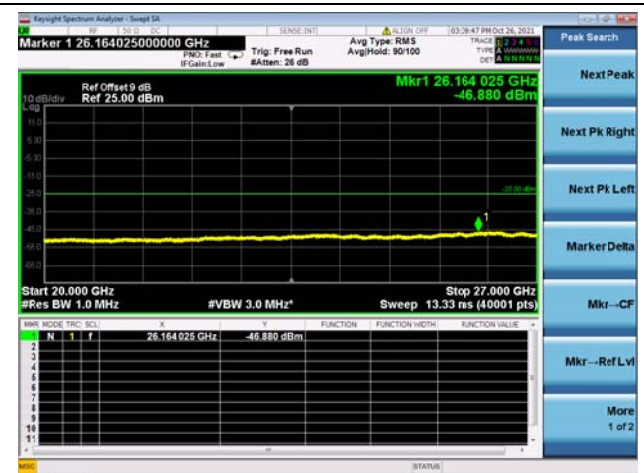

Mid CH/QPSK/1RB74 and 1RB0

Mid CH/QPSK/1RB74 and 1RB0

Mid CH/QPSK/FULL RB

Mid CH/QPSK/FULL RB

High CH/QPSK/1RB0 and 1RB74

High CH/QPSK/1RB0 and 1RB74

High CH/QPSK/1RB74 and 1RB0

High CH/QPSK/1RB74 and 1RB0

High CH/QPSK/FULL RB

High CH/QPSK/FULL RB

LTE CA\_41C CSE

Channel Bandwidth: 15MHz+20MHz

LOW CH/QPSK/1RB0 and 1RB99

LOW CH/QPSK/1RB0 and 1RB99

LOW CH/QPSK/1RB74 and 1RB0

LOW CH/QPSK/1RB74 and 1RB0