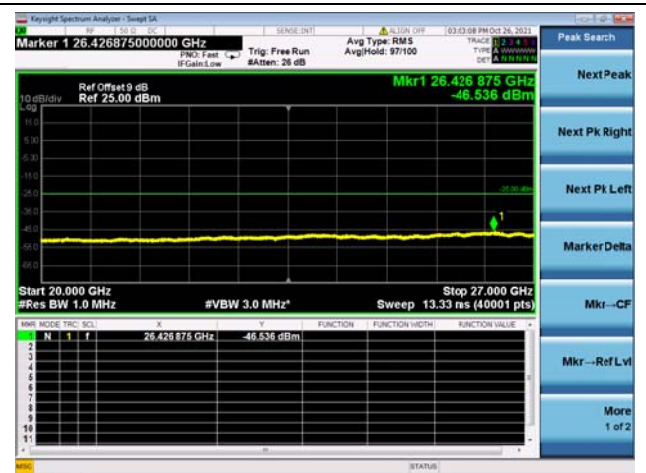

Mid CH/QPSK/1RB49 and 1RB0

Mid CH/QPSK/1RB49 and 1RB0

Mid CH/QPSK/FULL RB

Mid CH/QPSK/FULL RB

High CH/QPSK/1RB0 and 1RB99

High CH/QPSK/1RB0 and 1RB99

High CH/QPSK/1RB49 and 1RB0

High CH/QPSK/1RB49 and 1RB0

High CH/QPSK/FULL RB

High CH/QPSK/FULL RB

LTE CA\_41C CSE

Channel Bandwidth: 15MHz+10MHz

LOW CH/QPSK/1RB0 and 1RB49

LOW CH/QPSK/1RB0 and 1RB49

LOW CH/QPSK/1RB74 and 1RB0

LOW CH/QPSK/1RB74 and 1RB0