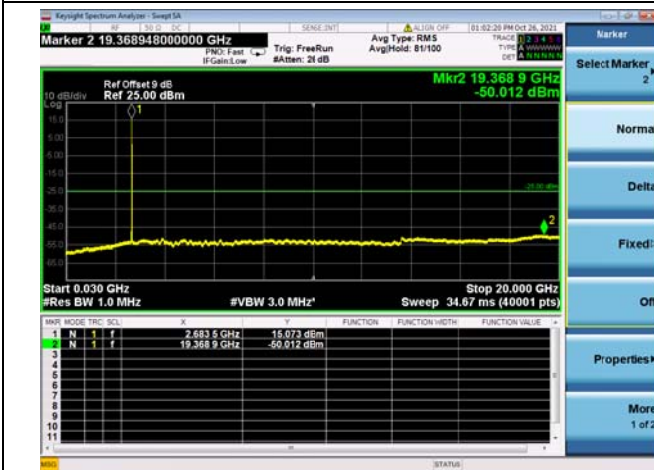

Mid CH/QPSK/1RB99 and 1RB0

Mid CH/QPSK/1RB99 and 1RB0

Mid CH/QPSK/FULL RB

Mid CH/QPSK/FULL RB

High CH/QPSK/1RB0 and 1RB24

High CH/QPSK/1RB0 and 1RB24

High CH/QPSK/1RB99 and 1RB0

High CH/QPSK/1RB99 and 1RB0

High CH/QPSK/FULL RB

High CH/QPSK/FULL RB

LTE CA\_41C CSE

Channel Bandwidth: 20MHz+10MHz

LOW CH/QPSK/1RB0 and 1RB49

LOW CH/QPSK/1RB0 and 1RB49

LOW CH/QPSK/1RB99 and 1RB0

LOW CH/QPSK/1RB99 and 1RB0