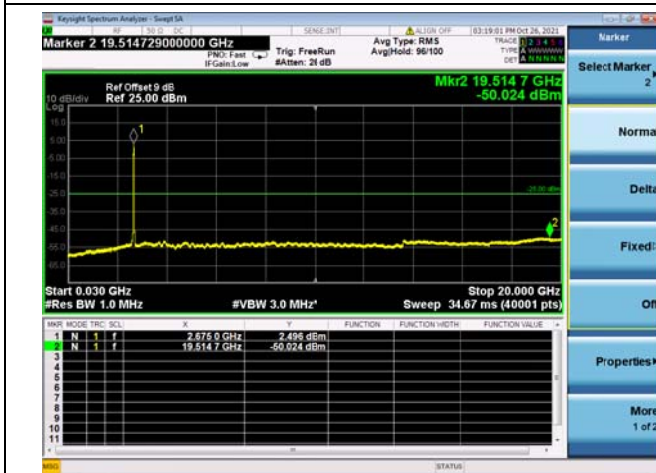

High CH/QPSK/1RB0 and 1RB49

High CH/QPSK/1RB0 and 1RB49

High CH/QPSK/1RB99 and 1RB0

High CH/QPSK/1RB99 and 1RB0

High CH/QPSK/FULL RB

High CH/QPSK/FULL RB

LTE CA\_41C CSE

Channel Bandwidth: 20MHz+15MHz