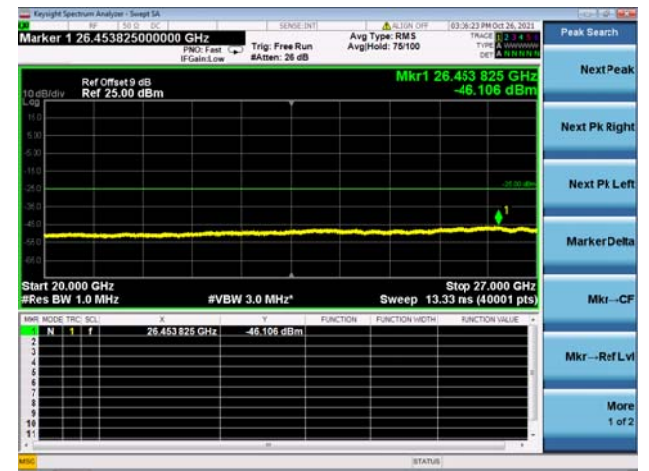

High CH/QPSK/1RB0 and 1RB49

High CH/QPSK/1RB0 and 1RB49

High CH/QPSK/1RB74 and 1RB0

High CH/QPSK/1RB74 and 1RB0

High CH/QPSK/FULL RB

High CH/QPSK/FULL RB

LTE CA\_41C CSE

Channel Bandwidth: 15MHz+15MHz

LOW CH/QPSK/1RB0 and 1RB74

LOW CH/QPSK/1RB0 and 1RB74

LOW CH/QPSK/1RB74 and 1RB0

LOW CH/QPSK/1RB74 and 1RB0

LOW CH/QPSK/FULL RB

LOW CH/QPSK/FULL RB

Mid CH/QPSK/1RB0 and 1RB74

Mid CH/QPSK/1RB0 and 1RB74