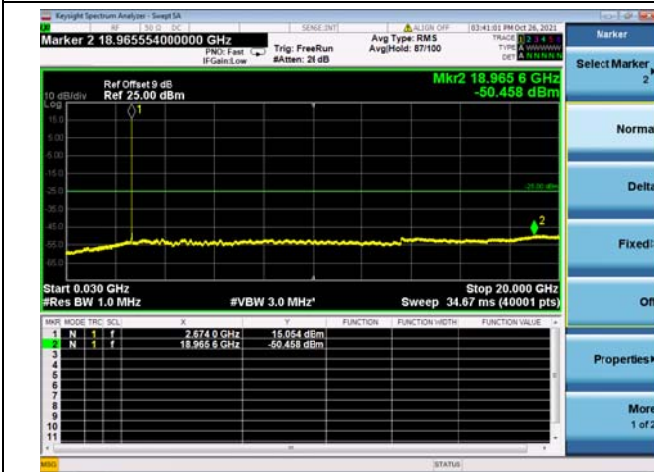

Mid CH/QPSK/1RB74 and 1RB0

Mid CH/QPSK/1RB74 and 1RB0

Mid CH/QPSK/FULL RB

Mid CH/QPSK/FULL RB

High CH/QPSK/1RB0 and 1RB74

High CH/QPSK/1RB0 and 1RB74

High CH/QPSK/1RB74 and 1RB0

High CH/QPSK/1RB74 and 1RB0

High CH/QPSK/FULL RB

High CH/QPSK/FULL RB

LTE CA\_41C CSE

Channel Bandwidth: 15MHz+20MHz

LOW CH/QPSK/1RB0 and 1RB99

LOW CH/QPSK/1RB0 and 1RB99

LOW CH/QPSK/1RB74 and 1RB0

LOW CH/QPSK/1RB74 and 1RB0