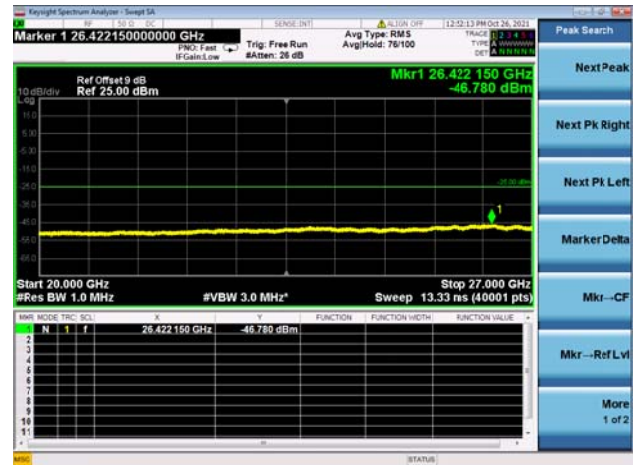

LOW CH/QPSK/1RB99 and 1RB0

LOW CH/QPSK/1RB99 and 1RB0