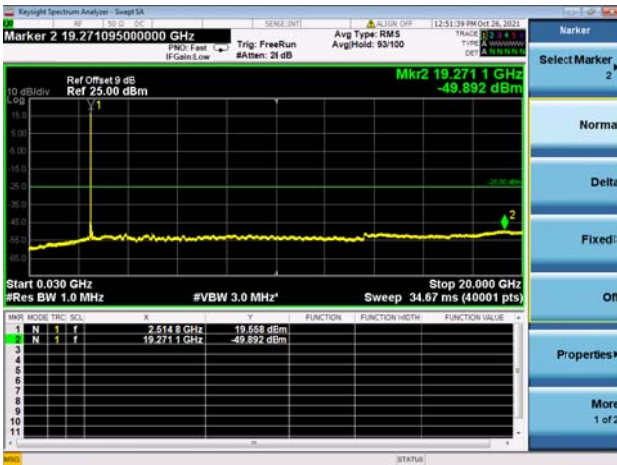

LOW CH/QPSK/1RB99 and 1RB0

LOW CH/QPSK/1RB99 and 1RB0