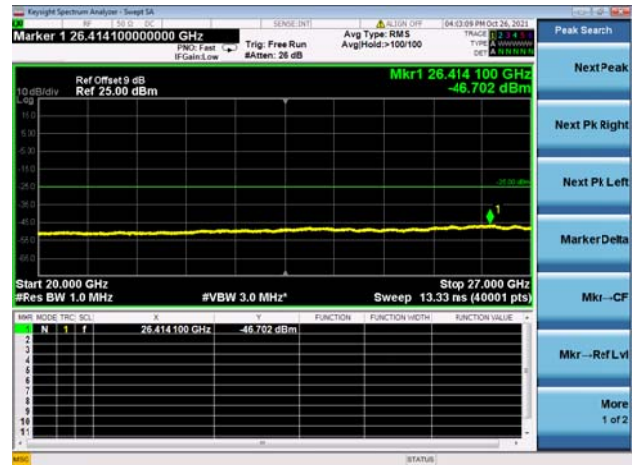

High CH/QPSK/FULL RB

High CH/QPSK/FULL RB

LTE CA\_41C CSE

Channel Bandwidth: 15MHz+20MHz

LOW CH/QPSK/1RB0 and 1RB99

LOW CH/QPSK/1RB0 and 1RB99

LOW CH/QPSK/1RB74 and 1RB0

LOW CH/QPSK/1RB74 and 1RB0