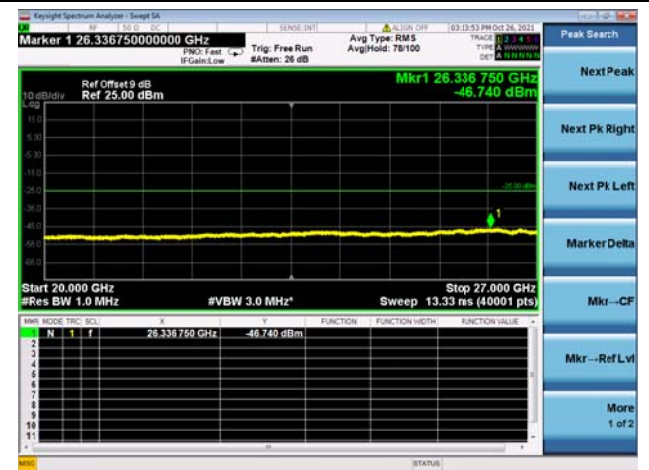

LOW CH/QPSK/FULL RB

LOW CH/QPSK/FULL RB

Mid CH/QPSK/1RB0 and 1RB49

Mid CH/QPSK/1RB0 and 1RB49

Mid CH/QPSK/1RB99 and 1RB0

Mid CH/QPSK/1RB99 and 1RB0

Mid CH/QPSK/FULL RB

Mid CH/QPSK/FULL RB

High CH/QPSK/1RB0 and 1RB49

High CH/QPSK/1RB0 and 1RB49

High CH/QPSK/1RB99 and 1RB0

High CH/QPSK/1RB99 and 1RB0

High CH/QPSK/FULL RB

High CH/QPSK/FULL RB

LTE CA\_41C CSE

Channel Bandwidth: 20MHz+15MHz