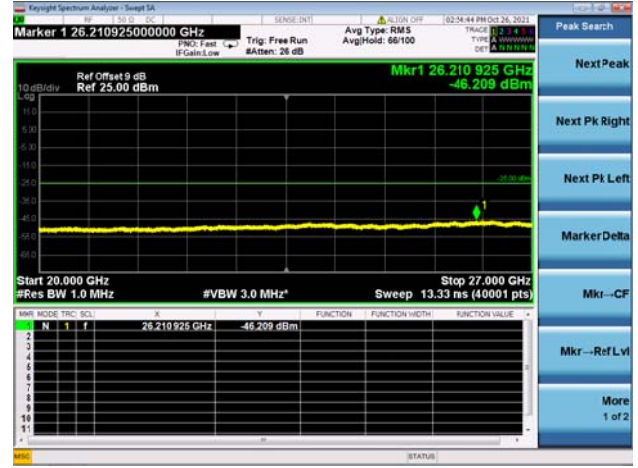

LOW CH/QPSK/1RB0 and 1RB99