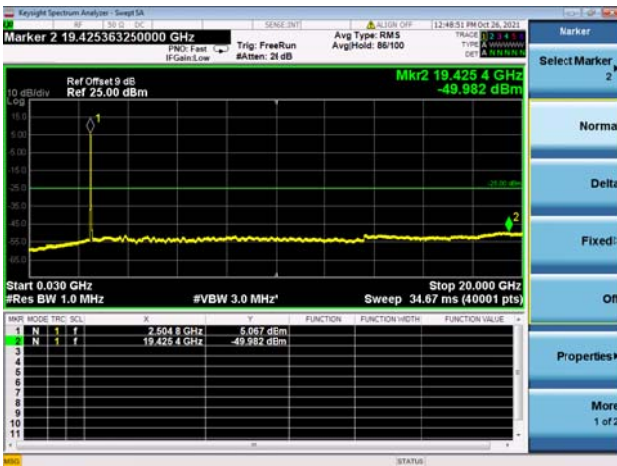

High CH/QPSK/1RB0 and 1RB99

High CH/QPSK/1RB0 and 1RB99

High CH/QPSK/1RB74 and 1RB0

High CH/QPSK/1RB74 and 1RB0

High CH/QPSK/FULL RB

High CH/QPSK/FULL RB

LTE CA\_41C CSE

Channel Bandwidth: 20MHz+5MHz

LOW CH/QPSK/1RB0 and 1RB24

LOW CH/QPSK/1RB0 and 1RB24

LOW CH/QPSK/1RB99 and 1RB0

LOW CH/QPSK/1RB99 and 1RB0

LOW CH/QPSK/FULL RB

LOW CH/QPSK/FULL RB

Mid CH/QPSK/1RB0 and 1RB24

Mid CH/QPSK/1RB0 and 1RB24