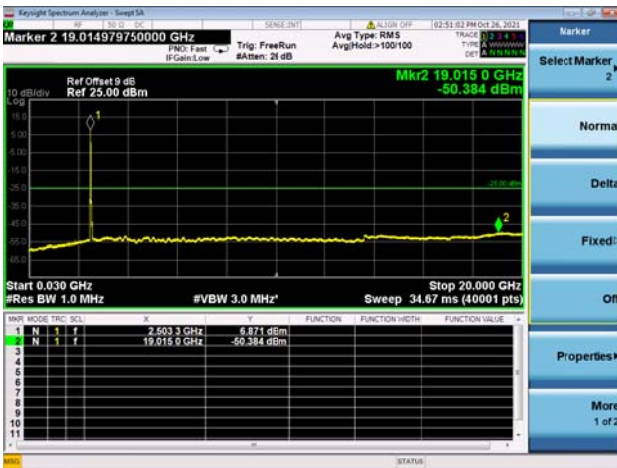

High CH/QPSK/1RB0 and 1RB74

High CH/QPSK/1RB0 and 1RB74

High CH/QPSK/1RB49 and 1RB0

High CH/QPSK/1RB49 and 1RB0

High CH/QPSK/FULL RB

High CH/QPSK/FULL RB

LTE CA\_41C CSE

Channel Bandwidth: 10MHz+20MHz

LOW CH/QPSK/1RB0 and 1RB99

LOW CH/QPSK/1RB0 and 1RB99

LOW CH/QPSK/1RB49 and 1RB0

LOW CH/QPSK/1RB49 and 1RB0

LOW CH/QPSK/FULL RB

LOW CH/QPSK/FULL RB

Mid CH/QPSK/1RB0 and 1RB99

Mid CH/QPSK/1RB0 and 1RB99

Mid CH/QPSK/1RB49 and 1RB0

Mid CH/QPSK/1RB49 and 1RB0

Mid CH/QPSK/FULL RB

Mid CH/QPSK/FULL RB

High CH/QPSK/1RB0 and 1RB99

High CH/QPSK/1RB0 and 1RB99

High CH/QPSK/1RB49 and 1RB0

High CH/QPSK/1RB49 and 1RB0

High CH/QPSK/FULL RB

High CH/QPSK/FULL RB

LTE CA\_41C CSE

Channel Bandwidth: 15MHz+10MHz

LOW CH/QPSK/1RB0 and 1RB49

LOW CH/QPSK/1RB0 and 1RB49

LOW CH/QPSK/1RB74 and 1RB0

LOW CH/QPSK/1RB74 and 1RB0