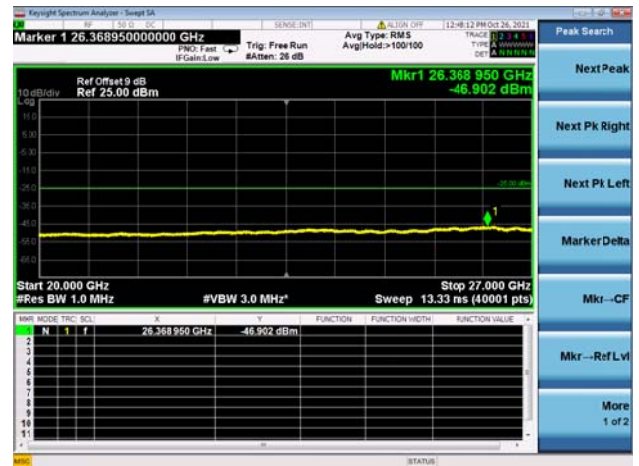

High CH/QPSK/1RB0 and 1RB99

High CH/QPSK/1RB0 and 1RB99

High CH/QPSK/1RB74 and 1RB0

High CH/QPSK/1RB74 and 1RB0

High CH/QPSK/FULL RB

High CH/QPSK/FULL RB

LTE CA\_41C CSE

Channel Bandwidth: 20MHz+5MHz

LOW CH/QPSK/1RB0 and 1RB24

LOW CH/QPSK/1RB0 and 1RB24

LOW CH/QPSK/1RB99 and 1RB0

LOW CH/QPSK/1RB99 and 1RB0

LOW CH/QPSK/FULL RB

LOW CH/QPSK/FULL RB

Mid CH/QPSK/1RB0 and 1RB24

Mid CH/QPSK/1RB0 and 1RB24