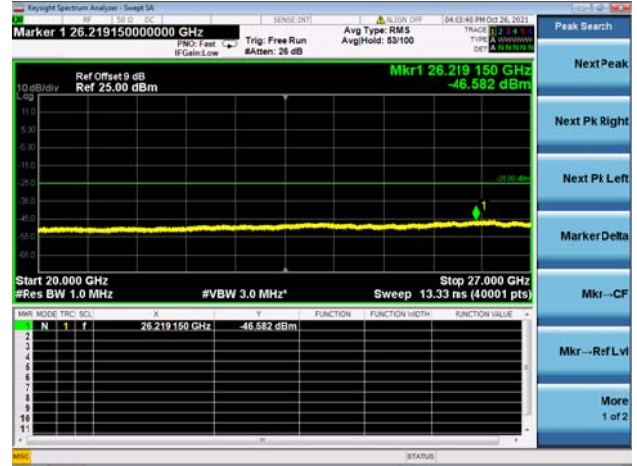

High CH/QPSK/FULL RB

High CH/QPSK/FULL RB

LTE CA\_41C CSE

Channel Bandwidth: 15MHz+20MHz

LOW CH/QPSK/1RB0 and 1RB99

LOW CH/QPSK/1RB0 and 1RB99

LOW CH/QPSK/1RB74 and 1RB0

LOW CH/QPSK/1RB74 and 1RB0