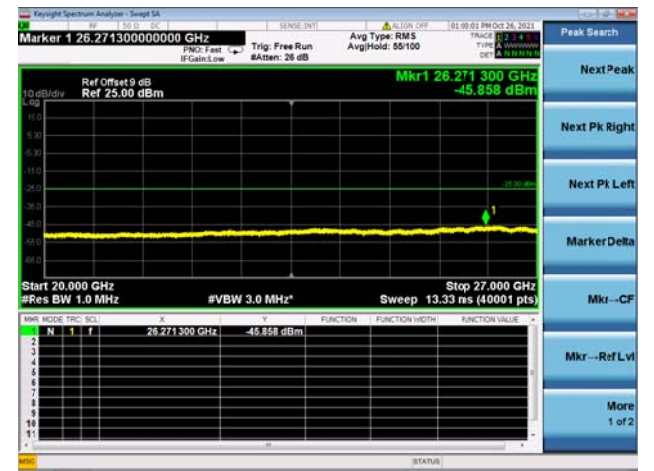

High CH/QPSK/1RB0 and 1RB99

High CH/QPSK/1RB0 and 1RB99

High CH/QPSK/1RB74 and 1RB0

High CH/QPSK/1RB74 and 1RB0

High CH/QPSK/FULL RB

High CH/QPSK/FULL RB

LTE CA\_41C CSE

Channel Bandwidth: 20MHz+5MHz

LOW CH/QPSK/1RB0 and 1RB24

LOW CH/QPSK/1RB0 and 1RB24

LOW CH/QPSK/1RB99 and 1RB0

LOW CH/QPSK/1RB99 and 1RB0

LOW CH/QPSK/FULL RB

LOW CH/QPSK/FULL RB

Mid CH/QPSK/1RB0 and 1RB24

Mid CH/QPSK/1RB0 and 1RB24