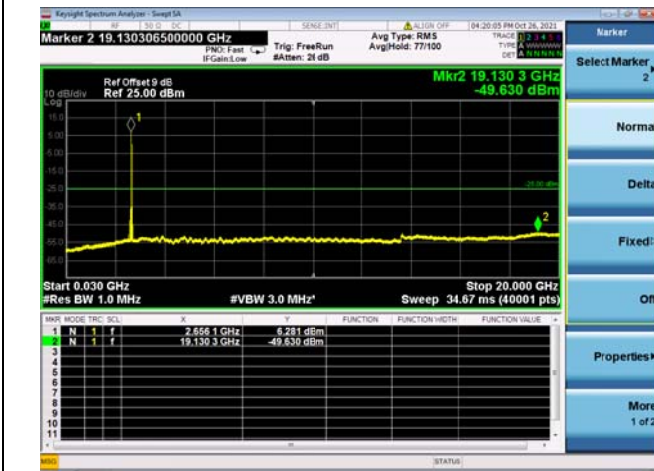

High CH/QPSK/FULL RB

High CH/QPSK/FULL RB

LTE CA\_41C CSE

Channel Bandwidth: 15MHz+20MHz

LOW CH/QPSK/1RB0 and 1RB99

LOW CH/QPSK/1RB0 and 1RB99

LOW CH/QPSK/1RB74 and 1RB0

LOW CH/QPSK/1RB74 and 1RB0

LOW CH/QPSK/FULL RB

LOW CH/QPSK/FULL RB

Mid CH/QPSK/1RB0 and 1RB99

Mid CH/QPSK/1RB0 and 1RB99

Mid CH/QPSK/1RB74 and 1RB0

Mid CH/QPSK/1RB74 and 1RB0

Mid CH/QPSK/FULL RB

Mid CH/QPSK/FULL RB

High CH/QPSK/1RB0 and 1RB99

High CH/QPSK/1RB0 and 1RB99

High CH/QPSK/1RB74 and 1RB0

High CH/QPSK/1RB74 and 1RB0

High CH/QPSK/FULL RB

High CH/QPSK/FULL RB

LTE CA\_41C CSE

Channel Bandwidth: 20MHz+5MHz