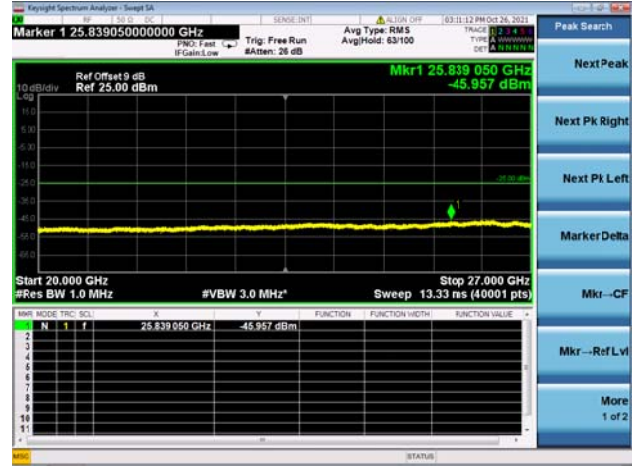

High CH/QPSK/FULL RB

High CH/QPSK/FULL RB

LTE CA\_41C CSE

Channel Bandwidth: 20MHz+10MHz

LOW CH/QPSK/1RB0 and 1RB49

LOW CH/QPSK/1RB0 and 1RB49

LOW CH/QPSK/1RB99 and 1RB0

LOW CH/QPSK/1RB99 and 1RB0