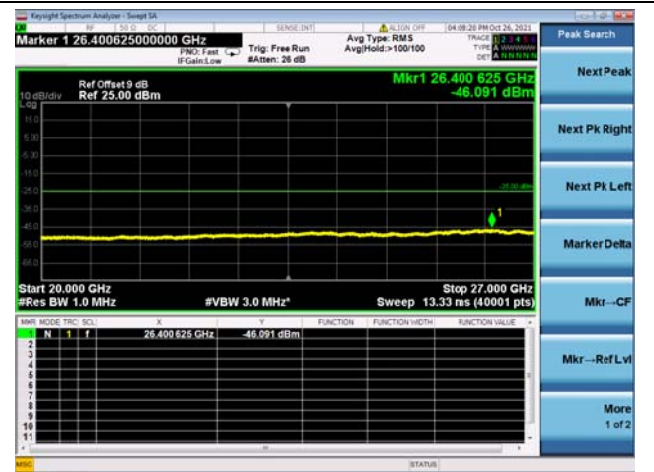

High CH/QPSK/FULL RB

High CH/QPSK/FULL RB

LTE CA\_41C CSE

Channel Bandwidth: 15MHz+20MHz

LOW CH/QPSK/1RB0 and 1RB99

LOW CH/QPSK/1RB0 and 1RB99

LOW CH/QPSK/1RB74 and 1RB0

LOW CH/QPSK/1RB74 and 1RB0

LOW CH/QPSK/FULL RB

LOW CH/QPSK/FULL RB

Mid CH/QPSK/1RB0 and 1RB99

Mid CH/QPSK/1RB0 and 1RB99

Mid CH/QPSK/1RB74 and 1RB0

Mid CH/QPSK/1RB74 and 1RB0

Mid CH/QPSK/FULL RB

Mid CH/QPSK/FULL RB

High CH/QPSK/1RB0 and 1RB99

High CH/QPSK/1RB0 and 1RB99

High CH/QPSK/1RB74 and 1RB0

High CH/QPSK/1RB74 and 1RB0

High CH/QPSK/FULL RB

High CH/QPSK/FULL RB

LTE CA\_41C CSE

Channel Bandwidth: 20MHz+5MHz