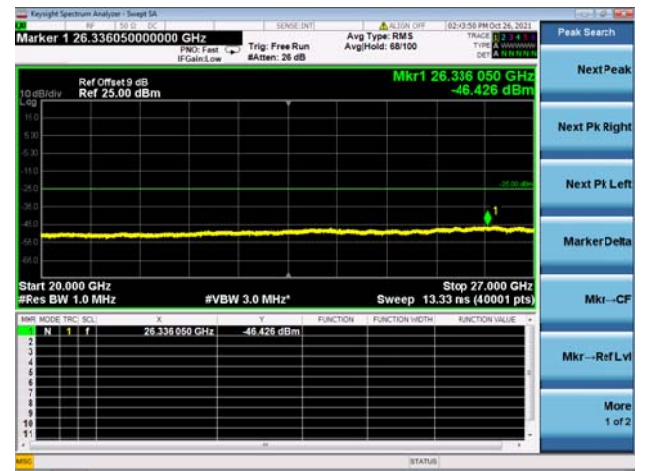

High CH/QPSK/FULL RB

High CH/QPSK/FULL RB

LTE CA\_41C CSE

Channel Bandwidth: 15MHz+10MHz

LOW CH/QPSK/1RB0 and 1RB49

LOW CH/QPSK/1RB0 and 1RB49

LOW CH/QPSK/1RB74 and 1RB0

LOW CH/QPSK/1RB74 and 1RB0

LOW CH/QPSK/FULL RB

LOW CH/QPSK/FULL RB

Mid CH/QPSK/1RB0 and 1RB49

Mid CH/QPSK/1RB0 and 1RB49

Mid CH/QPSK/1RB74 and 1RB0

Mid CH/QPSK/1RB74 and 1RB0

Mid CH/QPSK/FULL RB

Mid CH/QPSK/FULL RB

High CH/QPSK/1RB0 and 1RB49

High CH/QPSK/1RB0 and 1RB49

High CH/QPSK/1RB74 and 1RB0

High CH/QPSK/1RB74 and 1RB0

High CH/QPSK/FULL RB

High CH/QPSK/FULL RB

LTE CA\_41C CSE

Channel Bandwidth: 15MHz+15MHz