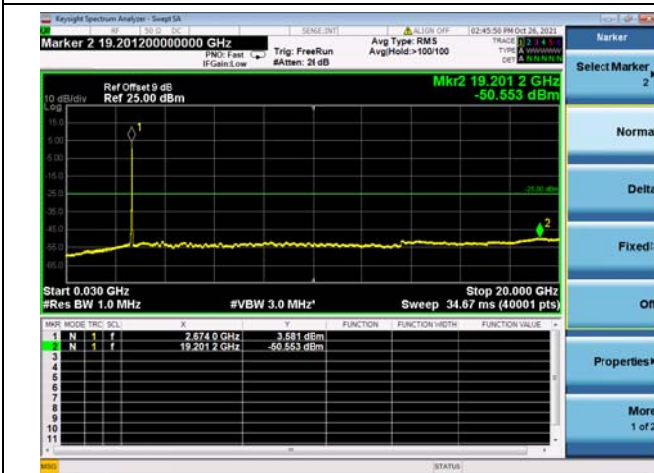

High CH/QPSK/1RB0 and 1RB49

High CH/QPSK/1RB0 and 1RB49

High CH/QPSK/1RB74 and 1RB0

High CH/QPSK/1RB74 and 1RB0

High CH/QPSK/FULL RB

High CH/QPSK/FULL RB

LTE CA\_41C CSE

Channel Bandwidth: 15MHz+15MHz