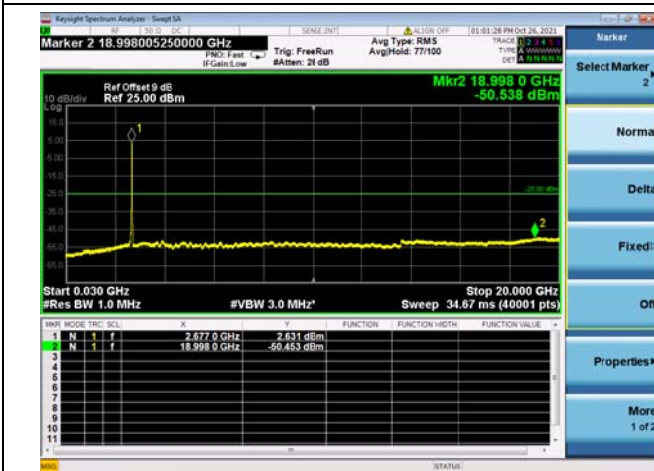

Mid CH/QPSK/1RB99 and 1RB0

Mid CH/QPSK/1RB99 and 1RB0

Mid CH/QPSK/FULL RB

Mid CH/QPSK/FULL RB

High CH/QPSK/1RB0 and 1RB24

High CH/QPSK/1RB0 and 1RB24

High CH/QPSK/1RB99 and 1RB0

High CH/QPSK/1RB99 and 1RB0

High CH/QPSK/FULL RB

High CH/QPSK/FULL RB

LTE CA\_41C CSE

Channel Bandwidth: 20MHz+10MHz

LOW CH/QPSK/1RB0 and 1RB49

LOW CH/QPSK/1RB0 and 1RB49

LOW CH/QPSK/1RB99 and 1RB0

LOW CH/QPSK/1RB99 and 1RB0