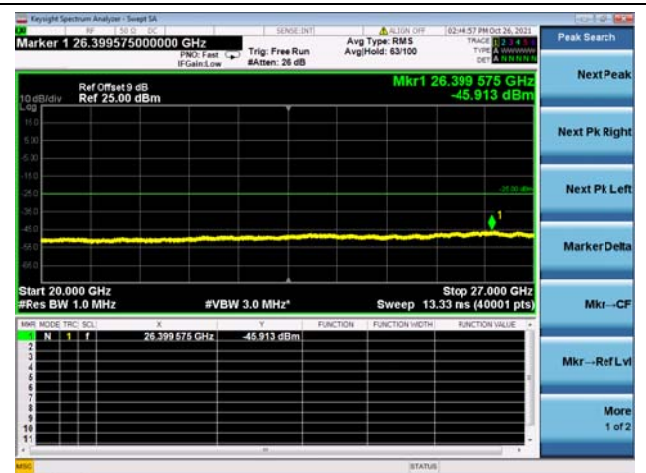

High CH/QPSK/1RB0 and 1RB49

High CH/QPSK/1RB0 and 1RB49

High CH/QPSK/1RB74 and 1RB0

High CH/QPSK/1RB74 and 1RB0

High CH/QPSK/FULL RB

High CH/QPSK/FULL RB

LTE CA\_41C CSE

Channel Bandwidth: 15MHz+15MHz