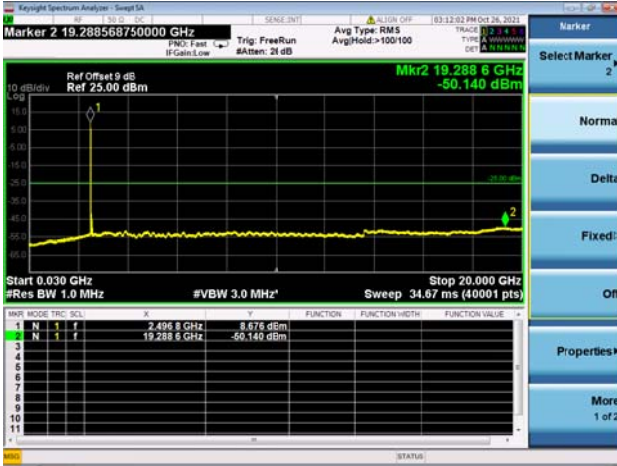

High CH/QPSK/FULL RB

High CH/QPSK/FULL RB

LTE CA\_41C CSE

Channel Bandwidth: 20MHz+10MHz

LOW CH/QPSK/1RB0 and 1RB49

LOW CH/QPSK/1RB0 and 1RB49

LOW CH/QPSK/1RB99 and 1RB0

LOW CH/QPSK/1RB99 and 1RB0