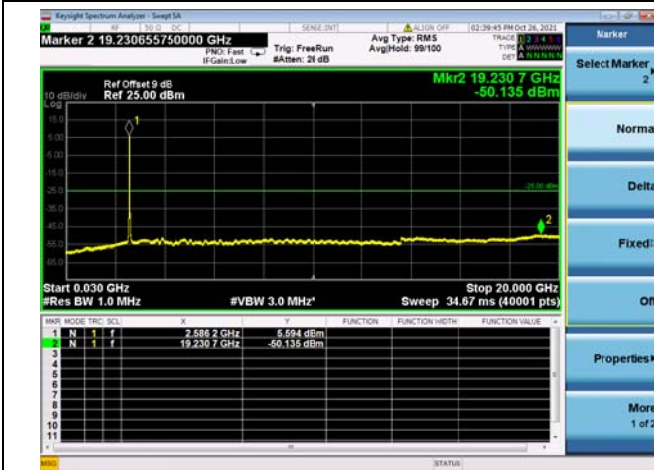

High CH/QPSK/FULL RB

High CH/QPSK/FULL RB

LTE CA\_41C CSE

Channel Bandwidth: 15MHz+10MHz

LOW CH/QPSK/1RB0 and 1RB49

LOW CH/QPSK/1RB0 and 1RB49

LOW CH/QPSK/1RB74 and 1RB0

LOW CH/QPSK/1RB74 and 1RB0

LOW CH/QPSK/FULL RB

LOW CH/QPSK/FULL RB

Mid CH/QPSK/1RB0 and 1RB49

Mid CH/QPSK/1RB0 and 1RB49

Mid CH/QPSK/1RB74 and 1RB0

Mid CH/QPSK/1RB74 and 1RB0

Mid CH/QPSK/FULL RB

Mid CH/QPSK/FULL RB

High CH/QPSK/1RB0 and 1RB49

High CH/QPSK/1RB0 and 1RB49

High CH/QPSK/1RB74 and 1RB0

High CH/QPSK/1RB74 and 1RB0

High CH/QPSK/FULL RB

High CH/QPSK/FULL RB

LTE CA\_41C CSE

Channel Bandwidth: 15MHz+15MHz