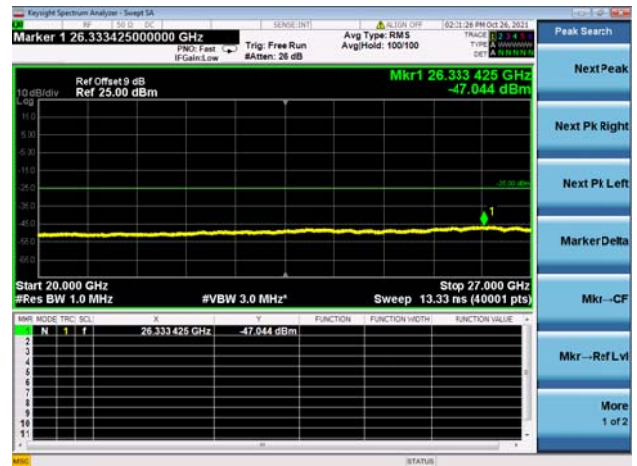

LOW CH/QPSK/FULL RB