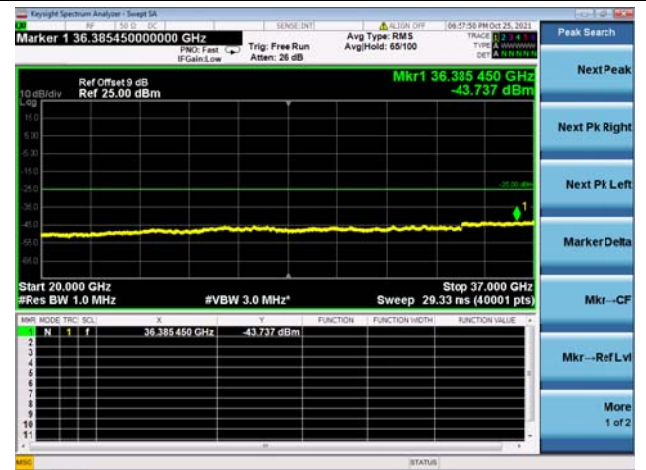

Mid CH/QPSK/1RB0 and 1RB99

Mid CH/QPSK/1RB0 and 1RB99

Mid CH/QPSK/1RB49 and 1RB0

Mid CH/QPSK/1RB49 and 1RB0

Mid CH/QPSK/FULL RB

Mid CH/QPSK/FULL RB

High CH/QPSK/1RB0 and 1RB99

High CH/QPSK/1RB0 and 1RB99

High CH/QPSK/1RB49 and 1RB0

High CH/QPSK/1RB49 and 1RB0

High CH/QPSK/FULL RB

High CH/QPSK/FULL RB

LTE CA_7C CSE

Channel Bandwidth: 15MHz+10MHz

LOW CH/QPSK/1RB0 and 1RB49

LOW CH/QPSK/1RB0 and 1RB49