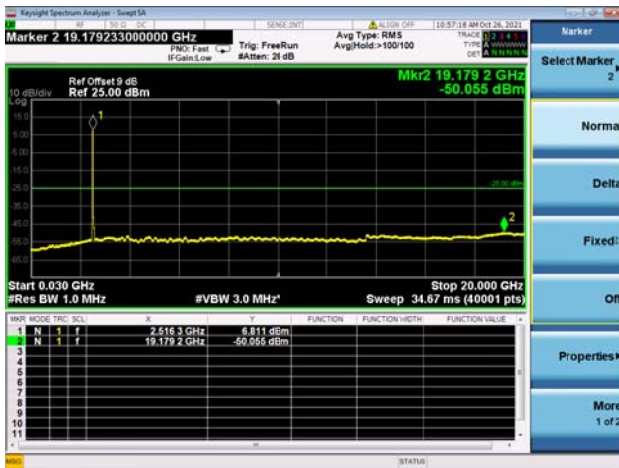

LTE CA_7C CSE

Channel Bandwidth: 20MHz+10MHz

LOW CH/QPSK/1RB0 and 1RB49

LOW CH/QPSK/1RB0 and 1RB49

LOW CH/QPSK/1RB99 and 1RB0

LOW CH/QPSK/1RB99 and 1RB0

LOW CH/QPSK/FULL RB

LOW CH/QPSK/FULL RB