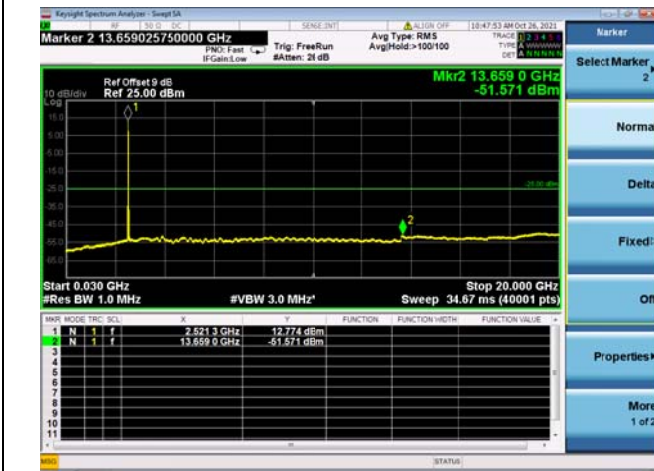

Mid CH/QPSK/1RB0 and 1RB99

Mid CH/QPSK/1RB0 and 1RB99

Mid CH/QPSK/1RB49 and 1RB0

Mid CH/QPSK/1RB49 and 1RB0

Mid CH/QPSK/FULL RB

Mid CH/QPSK/FULL RB

High CH/QPSK/1RB0 and 1RB99

High CH/QPSK/1RB0 and 1RB99

High CH/QPSK/1RB49 and 1RB0

High CH/QPSK/1RB49 and 1RB0

High CH/QPSK/FULL RB

High CH/QPSK/FULL RB

LTE CA_7C CSE

Channel Bandwidth: 15MHz+10MHz

LOW CH/QPSK/1RB0 and 1RB49

LOW CH/QPSK/1RB0 and 1RB49