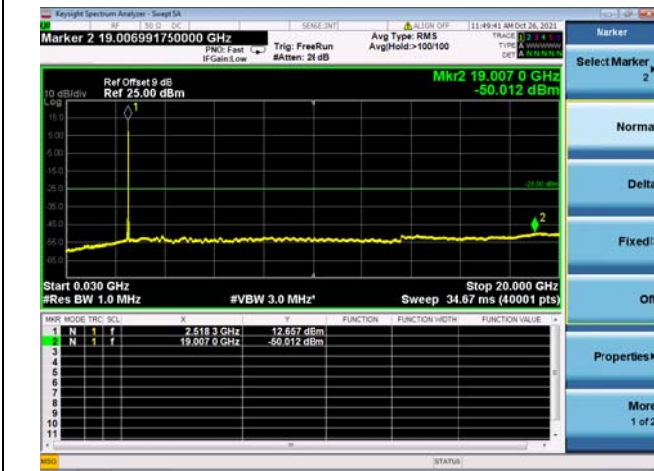

High CH/QPSK/1RB74 and 1RB0

High CH/QPSK/1RB74 and 1RB0

High CH/QPSK/FULL RB

High CH/QPSK/FULL RB

LTE CA_7C CSE

Channel Bandwidth: 15MHz+20MHz

LOW CH/QPSK/1RB0 and 1RB99

LOW CH/QPSK/1RB0 and 1RB99

LOW CH/QPSK/1RB74 and 1RB0

LOW CH/QPSK/1RB74 and 1RB0

LOW CH/QPSK/FULL RB

LOW CH/QPSK/FULL RB

Mid CH/QPSK/1RB0 and 1RB99

Mid CH/QPSK/1RB0 and 1RB99

Mid CH/QPSK/1RB74 and 1RB0

Mid CH/QPSK/1RB74 and 1RB0