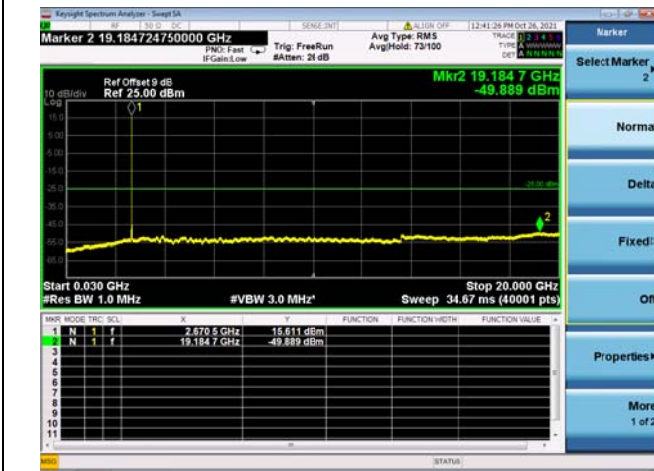

Mid CH/QPSK/1RB24 and 1RB0

Mid CH/QPSK/1RB24 and 1RB0

Mid CH/QPSK/1RB0 and 1RB99

Mid CH/QPSK/1RB0 and 1RB99

Mid CH/QPSK/FULL RB

Mid CH/QPSK/FULL RB

High CH/QPSK/1RB24 and 1RB0

High CH/QPSK/1RB24 and 1RB0

High CH/QPSK/1RB0 and 1RB99

High CH/QPSK/1RB0 and 1RB99

High CH/QPSK/FULL RB

High CH/QPSK/FULL RB

LTE CA_41C CSE

Channel Bandwidth: 10MHz+15MHz

LOW CH/QPSK/1RB0 and 1RB74

LOW CH/QPSK/1RB0 and 1RB74