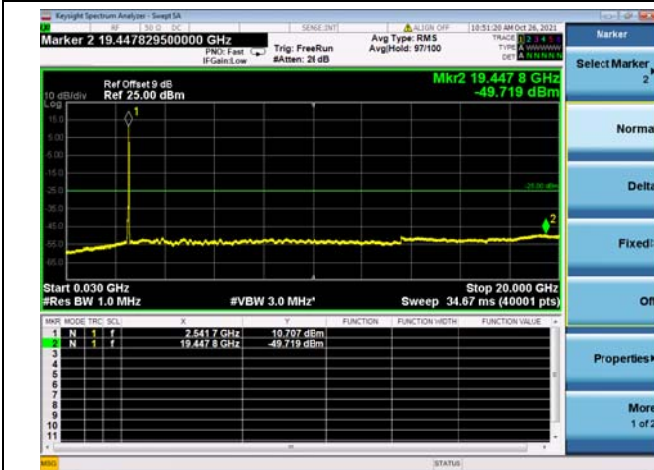

Mid CH/QPSK/1RB0 and 1RB99

Mid CH/QPSK/1RB0 and 1RB99

Mid CH/QPSK/1RB49 and 1RB0

Mid CH/QPSK/1RB49 and 1RB0

Mid CH/QPSK/FULL RB

Mid CH/QPSK/FULL RB

High CH/QPSK/1RB0 and 1RB99

High CH/QPSK/1RB0 and 1RB99

High CH/QPSK/1RB49 and 1RB0

High CH/QPSK/1RB49 and 1RB0

High CH/QPSK/FULL RB

High CH/QPSK/FULL RB

LTE CA_7C CSE

Channel Bandwidth: 15MHz+10MHz

LOW CH/QPSK/1RB0 and 1RB49

LOW CH/QPSK/1RB0 and 1RB49