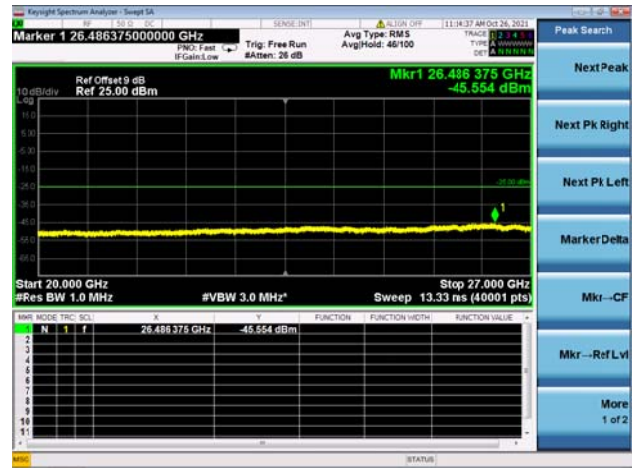

LOW CH/QPSK/1RB74 and 1RB0