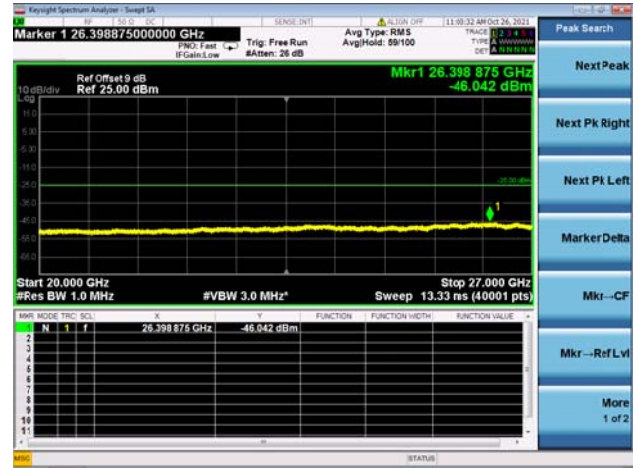

Mid CH/QPSK/FULL RB

Mid CH/QPSK/FULL RB

High CH/QPSK/1RB0 and 1RB99

High CH/QPSK/1RB0 and 1RB99

High CH/QPSK/1RB74 and 1RB0

High CH/QPSK/1RB74 and 1RB0

High CH/QPSK/FULL RB

High CH/QPSK/FULL RB

LTE CA_7C CSE

Channel Bandwidth: 20MHz+10MHz

LOW CH/QPSK/1RB0 and 1RB49

LOW CH/QPSK/1RB0 and 1RB49

LOW CH/QPSK/1RB99 and 1RB0

LOW CH/QPSK/1RB99 and 1RB0

LOW CH/QPSK/FULL RB

LOW CH/QPSK/FULL RB