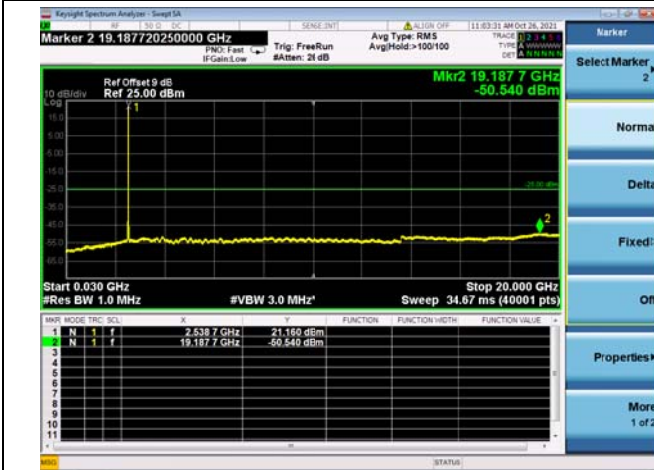

Mid CH/QPSK/FULL RB

Mid CH/QPSK/1RB99 and 1RB0