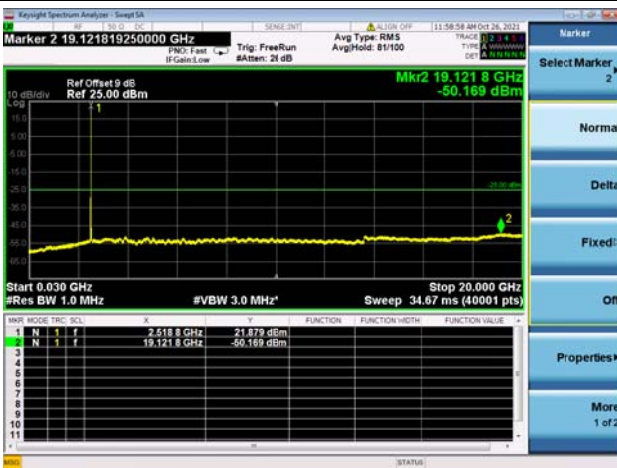

LOW CH/QPSK/1RB99 and 1RB0