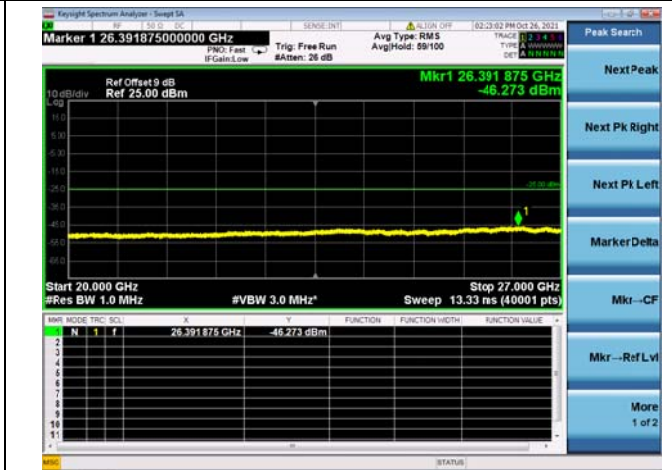

High CH/QPSK/1RB0 and 1RB99

High CH/QPSK/1RB0 and 1RB99

High CH/QPSK/FULL RB

High CH/QPSK/FULL RB

LTE CA_41C CSE

Channel Bandwidth: 10MHz+15MHz

LOW CH/QPSK/1RB0 and 1RB74

LOW CH/QPSK/1RB0 and 1RB74

LOW CH/QPSK/1RB49 and 1RB0

LOW CH/QPSK/1RB49 and 1RB0

LOW CH/QPSK/FULL RB

LOW CH/QPSK/FULL RB

Mid CH/QPSK/1RB0 and 1RB74

Mid CH/QPSK/1RB0 and 1RB74

Mid CH/QPSK/1RB49 and 1RB0

Mid CH/QPSK/1RB49 and 1RB0