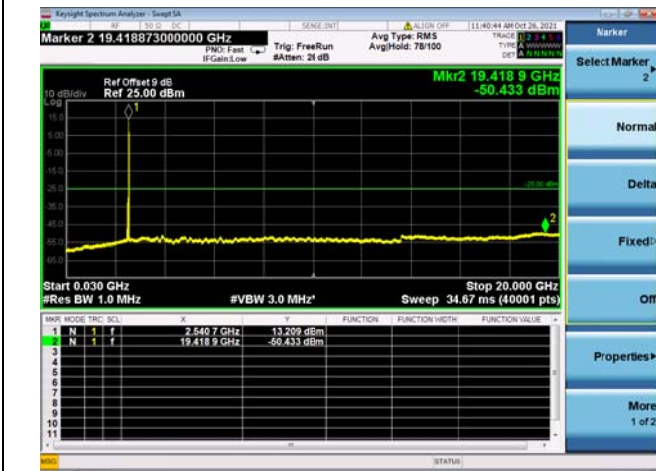

High CH/QPSK/1RB74 and 1RB0

High CH/QPSK/1RB0 and 1RB74