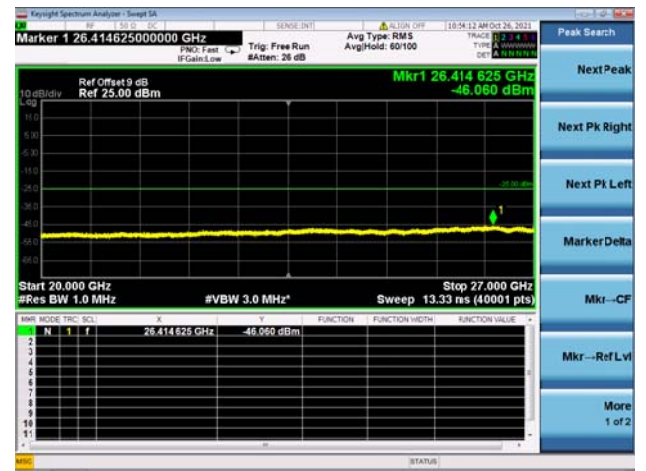

Mid CH/QPSK/1RB0 and 1RB99

Mid CH/QPSK/1RB0 and 1RB99

Mid CH/QPSK/1RB49 and 1RB0

Mid CH/QPSK/1RB49 and 1RB0

Mid CH/QPSK/FULL RB

Mid CH/QPSK/FULL RB

High CH/QPSK/1RB0 and 1RB99

High CH/QPSK/1RB0 and 1RB99

High CH/QPSK/1RB49 and 1RB0

High CH/QPSK/1RB49 and 1RB0

High CH/QPSK/FULL RB

High CH/QPSK/FULL RB

LTE CA_7C CSE

Channel Bandwidth: 15MHz+10MHz

LOW CH/QPSK/1RB0 and 1RB49

LOW CH/QPSK/1RB0 and 1RB49