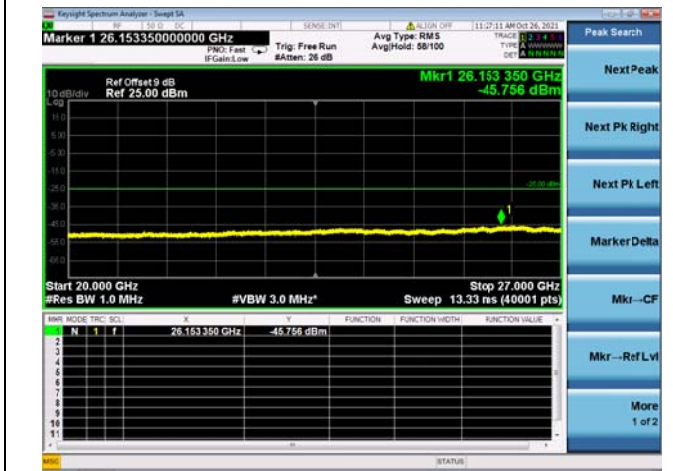

Mid CH/QPSK/FULL RB

Mid CH/QPSK/FULL RB

High CH/QPSK/1RB0 and 1RB49

High CH/QPSK/1RB0 and 1RB49

High CH/QPSK/1RB74 and 1RB0

High CH/QPSK/1RB74 and 1RB0

High CH/QPSK/FULL RB

High CH/QPSK/FULL RB

LTE CA_7C CSE

Channel Bandwidth: 15MHz+15MHz

LOW CH/QPSK/1RB0 and 1RB74

LOW CH/QPSK/1RB0 and 1RB74

LOW CH/QPSK/1RB74 and 1RB0

LOW CH/QPSK/1RB74 and 1RB0

LOW CH/QPSK/FULL RB

LOW CH/QPSK/FULL RB