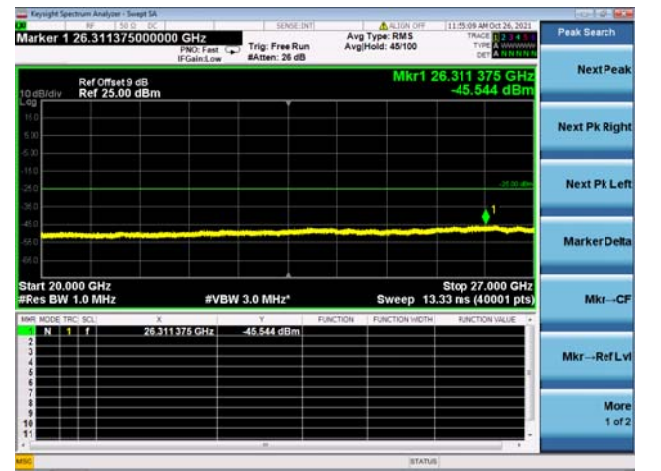

Mid CH/QPSK/FULL RB

Mid CH/QPSK/FULL RB

High CH/QPSK/1RB0 and 1RB99

High CH/QPSK/1RB0 and 1RB99

High CH/QPSK/1RB74 and 1RB0

High CH/QPSK/1RB74 and 1RB0

High CH/QPSK/FULL RB

High CH/QPSK/FULL RB

LTE CA_7C CSE

Channel Bandwidth: 20MHz+10MHz

LOW CH/QPSK/1RB0 and 1RB49

LOW CH/QPSK/1RB0 and 1RB49

LOW CH/QPSK/1RB99 and 1RB0

LOW CH/QPSK/1RB99 and 1RB0

LOW CH/QPSK/FULL RB

LOW CH/QPSK/FULL RB