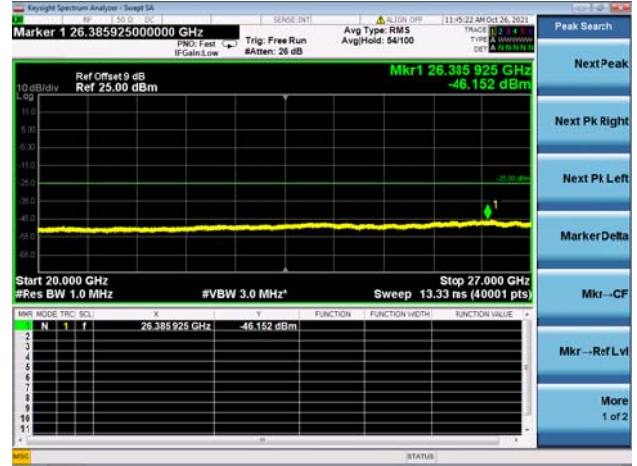

High CH/QPSK/1RB74 and 1RB0

High CH/QPSK/1RB74 and 1RB0

High CH/QPSK/FULL RB

High CH/QPSK/FULL RB

LTE CA_7C CSE

Channel Bandwidth: 15MHz+20MHz

LOW CH/QPSK/1RB0 and 1RB99

LOW CH/QPSK/1RB0 and 1RB99