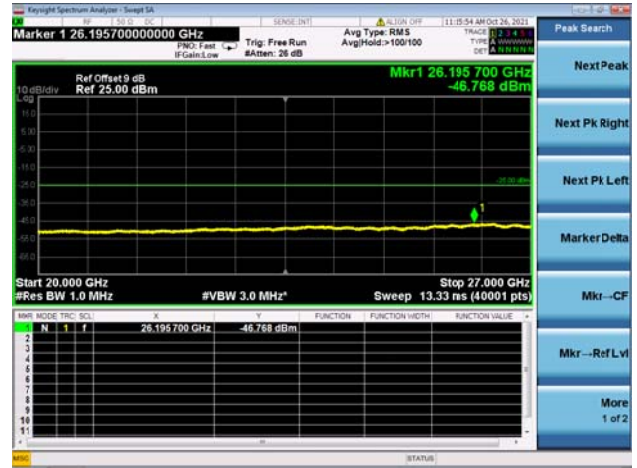

High CH/QPSK/1RB49 and 1RB0

High CH/QPSK/1RB49 and 1RB0

High CH/QPSK/FULL RB

High CH/QPSK/FULL RB

LTE CA_7C CSE

Channel Bandwidth: 15MHz+10MHz

LOW CH/QPSK/1RB0 and 1RB49

LOW CH/QPSK/1RB0 and 1RB49