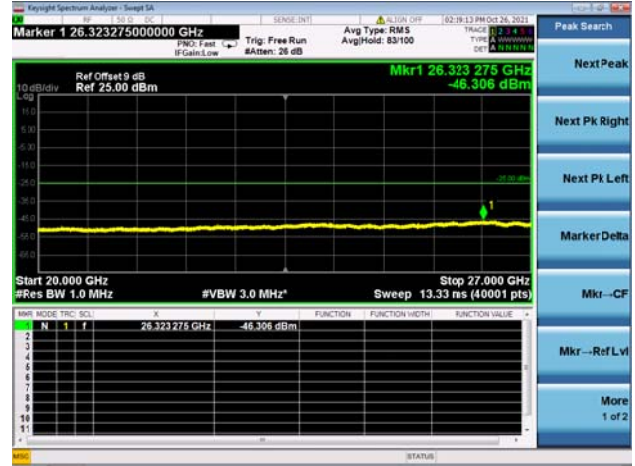

High CH/QPSK/1RB0 and 1RB99

High CH/QPSK/1RB0 and 1RB99

High CH/QPSK/FULL RB

High CH/QPSK/FULL RB

LTE CA_41C CSE

Channel Bandwidth: 10MHz+15MHz

LOW CH/QPSK/1RB0 and 1RB74

LOW CH/QPSK/1RB0 and 1RB74