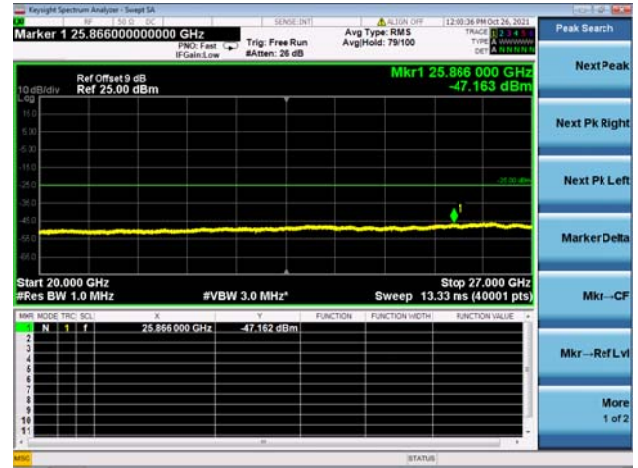

High CH/QPSK/1RB99 and 1RB0

High CH/QPSK/1RB99 and 1RB0

High CH/QPSK/FULL RB

High CH/QPSK/FULL RB

LTE CA_7C CSE

Channel Bandwidth: 20MHz+15MHz

LOW CH/QPSK/1RB0 and 1RB74

LOW CH/QPSK/1RB0 and 1RB74