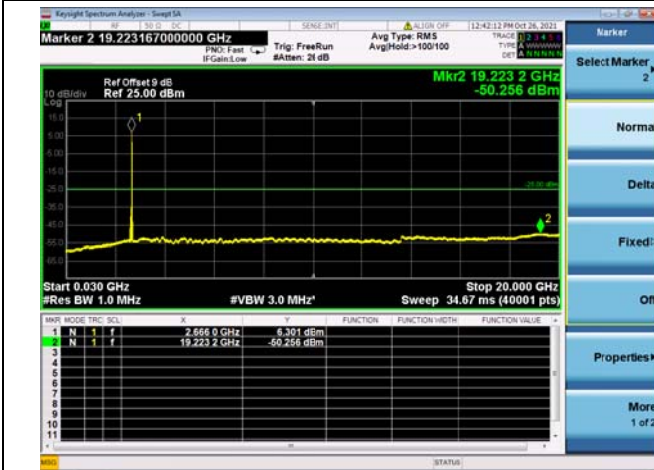

Mid CH/QPSK/1RB24 and 1RB0

Mid CH/QPSK/1RB24 and 1RB0

Mid CH/QPSK/1RB0 and 1RB99

Mid CH/QPSK/1RB0 and 1RB99

Mid CH/QPSK/FULL RB

Mid CH/QPSK/FULL RB

High CH/QPSK/1RB24 and 1RB0

High CH/QPSK/1RB24 and 1RB0

High CH/QPSK/1RB0 and 1RB99

High CH/QPSK/1RB0 and 1RB99

High CH/QPSK/FULL RB

High CH/QPSK/FULL RB

LTE CA_41C CSE

Channel Bandwidth: 10MHz+15MHz

LOW CH/QPSK/1RB0 and 1RB74

LOW CH/QPSK/1RB0 and 1RB74