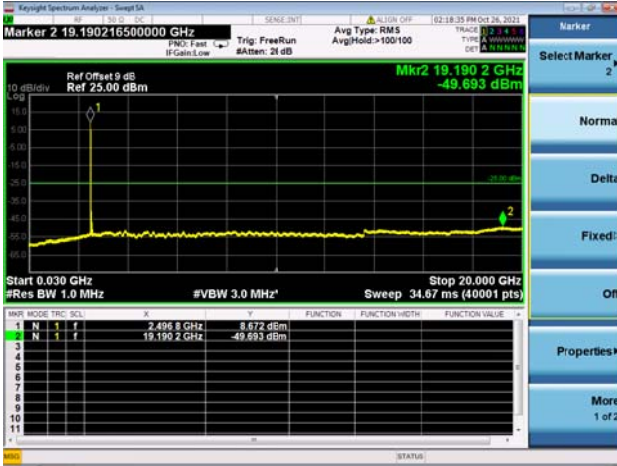

High CH/QPSK/1RB0 and 1RB99

High CH/QPSK/1RB0 and 1RB99

High CH/QPSK/FULL RB

High CH/QPSK/FULL RB

LTE CA_41C CSE

Channel Bandwidth: 10MHz+15MHz

LOW CH/QPSK/1RB0 and 1RB74

LOW CH/QPSK/1RB0 and 1RB74