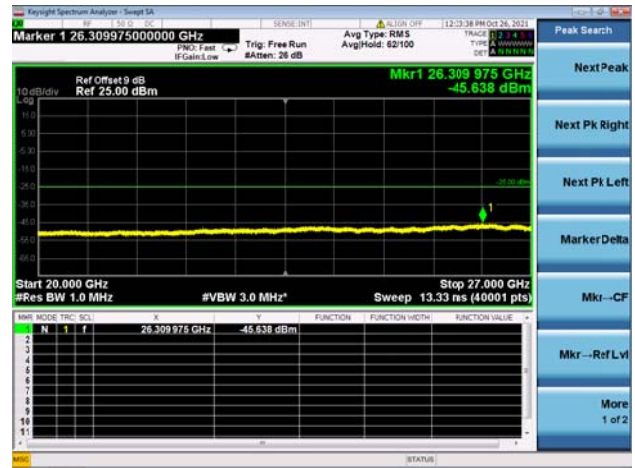

LTE CA_41C CSE

Channel Bandwidth: 5MHz+20MHz

LOW CH/QPSK/1RB24 and 1RB0

LOW CH/QPSK/1RB24 and 1RB0

LOW CH/QPSK/1RB0 and 1RB99

LOW CH/QPSK/1RB0 and 1RB99

LOW CH/QPSK/FULL RB

LOW CH/QPSK/FULL RB