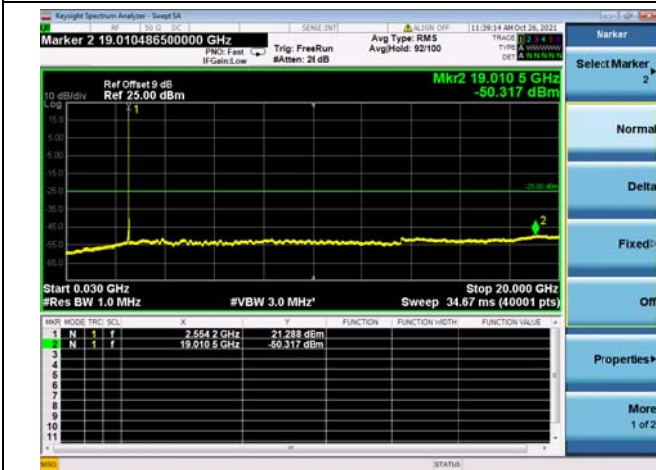

LTE CA_7C CSE

Channel Bandwidth: 15MHz+15MHz

LOW CH/QPSK/1RB0 and 1RB74

LOW CH/QPSK/1RB0 and 1RB74

LOW CH/QPSK/1RB74 and 1RB0

LOW CH/QPSK/1RB74 and 1RB0

LOW CH/QPSK/FULL RB

LOW CH/QPSK/FULL RB

High CH/QPSK/1RB74 and 1RB0

High CH/QPSK/1RB74 and 1RB0

High CH/QPSK/FULL RB

High CH/QPSK/FULL RB

LTE CA_7C CSE

Channel Bandwidth: 15MHz+20MHz

LOW CH/QPSK/1RB0 and 1RB99

LOW CH/QPSK/1RB0 and 1RB99