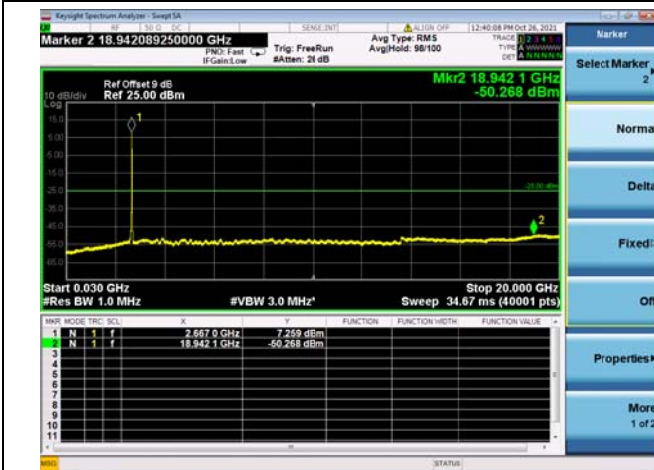

Mid CH/QPSK/1RB24 and 1RB0

Mid CH/QPSK/1RB24 and 1RB0

Mid CH/QPSK/1RB0 and 1RB99

Mid CH/QPSK/1RB0 and 1RB99

Mid CH/QPSK/FULL RB

Mid CH/QPSK/FULL RB

High CH/QPSK/1RB24 and 1RB0

High CH/QPSK/1RB24 and 1RB0

High CH/QPSK/1RB0 and 1RB99

High CH/QPSK/1RB0 and 1RB99

High CH/QPSK/FULL RB

High CH/QPSK/FULL RB

LTE CA_41C CSE

Channel Bandwidth: 10MHz+15MHz

LOW CH/QPSK/1RB0 and 1RB74

LOW CH/QPSK/1RB0 and 1RB74