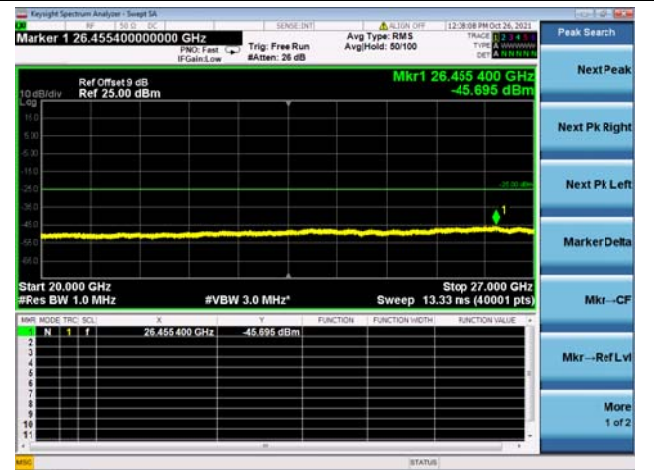

Mid CH/QPSK/1RB24 and 1RB0

Mid CH/QPSK/1RB24 and 1RB0

Mid CH/QPSK/1RB0 and 1RB99

Mid CH/QPSK/1RB0 and 1RB99

Mid CH/QPSK/FULL RB

Mid CH/QPSK/FULL RB

High CH/QPSK/1RB24 and 1RB0

High CH/QPSK/1RB24 and 1RB0

High CH/QPSK/1RB0 and 1RB99

High CH/QPSK/1RB0 and 1RB99

High CH/QPSK/FULL RB

High CH/QPSK/FULL RB

LTE CA_41C CSE

Channel Bandwidth: 10MHz+15MHz

LOW CH/QPSK/1RB0 and 1RB74

LOW CH/QPSK/1RB0 and 1RB74