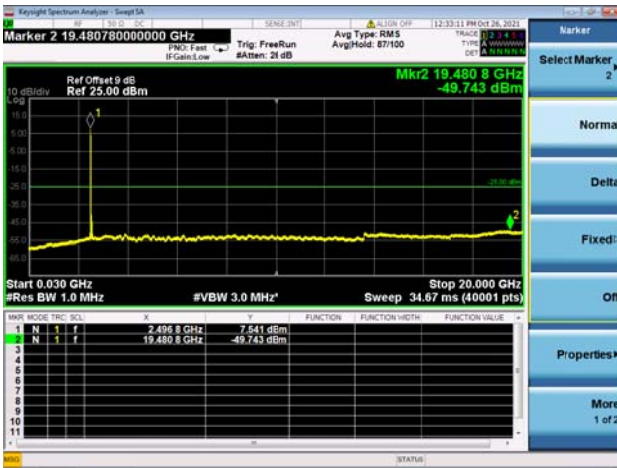

LTE CA_41C CSE

Channel Bandwidth: 5MHz+20MHz

LOW CH/QPSK/1RB24 and 1RB0

LOW CH/QPSK/1RB24 and 1RB0

LOW CH/QPSK/1RB0 and 1RB99

LOW CH/QPSK/1RB0 and 1RB99

LOW CH/QPSK/FULL RB

LOW CH/QPSK/FULL RB