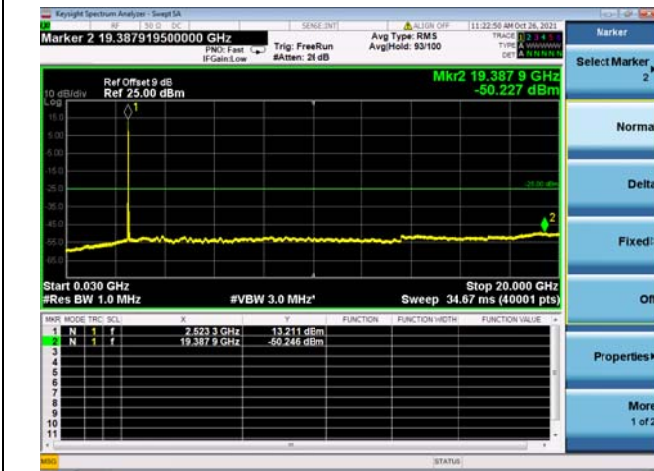

High CH/QPSK/1RB49 and 1RB0

High CH/QPSK/1RB49 and 1RB0

High CH/QPSK/FULL RB

High CH/QPSK/FULL RB

LTE CA_7C CSE

Channel Bandwidth: 15MHz+10MHz

LOW CH/QPSK/1RB0 and 1RB49

LOW CH/QPSK/1RB0 and 1RB49

LOW CH/QPSK/1RB74 and 1RB0

LOW CH/QPSK/1RB74 and 1RB0

LOW CH/QPSK/FULL RB

LOW CH/QPSK/FULL RB

Mid CH/QPSK/1RB0 and 1RB49

Mid CH/QPSK/1RB0 and 1RB49

Mid CH/QPSK/1RB74 and 1RB0

Mid CH/QPSK/1RB74 and 1RB0

LTE CA_7C CSE

Channel Bandwidth: 15MHz+15MHz

LOW CH/QPSK/1RB0 and 1RB74

LOW CH/QPSK/1RB0 and 1RB74

LOW CH/QPSK/1RB74 and 1RB0

LOW CH/QPSK/1RB74 and 1RB0

LOW CH/QPSK/FULL RB

LOW CH/QPSK/FULL RB