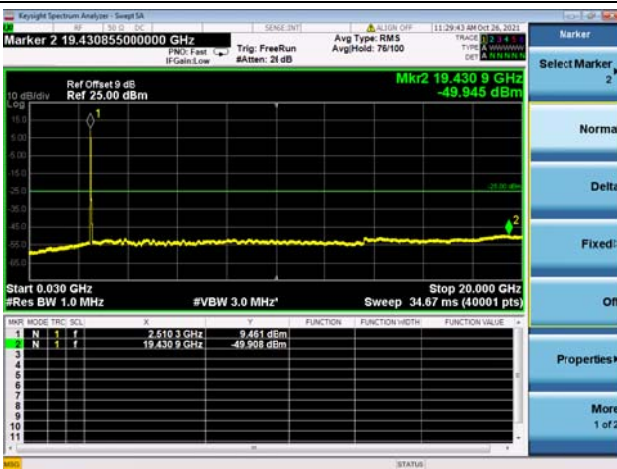

LTE CA_7C CSE

Channel Bandwidth: 15MHz+15MHz

LOW CH/QPSK/1RB0 and 1RB74

LOW CH/QPSK/1RB0 and 1RB74

LOW CH/QPSK/1RB74 and 1RB0

LOW CH/QPSK/1RB74 and 1RB0

LOW CH/QPSK/FULL RB

LOW CH/QPSK/FULL RB

High CH/QPSK/1RB74 and 1RB0

High CH/QPSK/1RB74 and 1RB0

High CH/QPSK/FULL RB

High CH/QPSK/FULL RB

LTE CA_7C CSE

Channel Bandwidth: 15MHz+20MHz

LOW CH/QPSK/1RB0 and 1RB99

LOW CH/QPSK/1RB0 and 1RB99