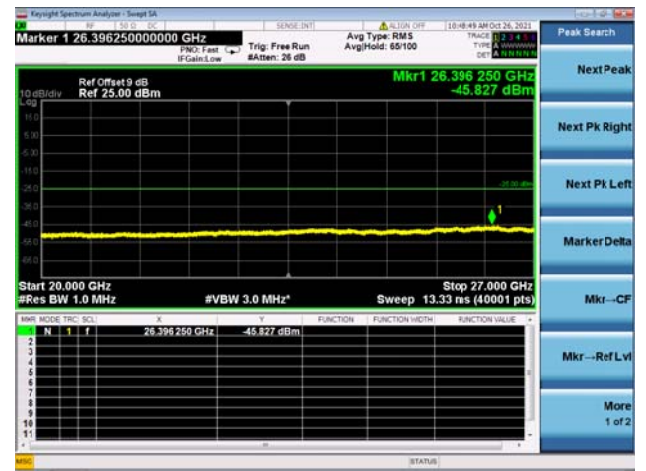

Mid CH/QPSK/1RB0 and 1RB99

Mid CH/QPSK/1RB0 and 1RB99

Mid CH/QPSK/1RB49 and 1RB0

Mid CH/QPSK/1RB49 and 1RB0

Mid CH/QPSK/FULL RB

Mid CH/QPSK/FULL RB

High CH/QPSK/1RB0 and 1RB99

High CH/QPSK/1RB0 and 1RB99

High CH/QPSK/1RB49 and 1RB0

High CH/QPSK/1RB49 and 1RB0

High CH/QPSK/FULL RB

High CH/QPSK/FULL RB

LTE CA_7C CSE

Channel Bandwidth: 15MHz+10MHz

LOW CH/QPSK/1RB0 and 1RB49

LOW CH/QPSK/1RB0 and 1RB49