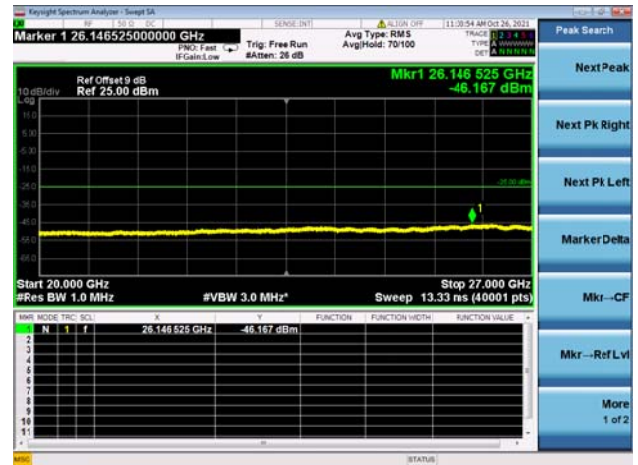

LTE CA_7C CSE

Channel Bandwidth: 15MHz+15MHz

LOW CH/QPSK/1RB0 and 1RB74

LOW CH/QPSK/1RB0 and 1RB74

LOW CH/QPSK/1RB74 and 1RB0

LOW CH/QPSK/1RB74 and 1RB0

LOW CH/QPSK/FULL RB

LOW CH/QPSK/FULL RB

High CH/QPSK/1RB74 and 1RB0

High CH/QPSK/1RB74 and 1RB0

High CH/QPSK/FULL RB

High CH/QPSK/FULL RB

LTE CA_7C CSE

Channel Bandwidth: 15MHz+20MHz

LOW CH/QPSK/1RB0 and 1RB99

LOW CH/QPSK/1RB0 and 1RB99