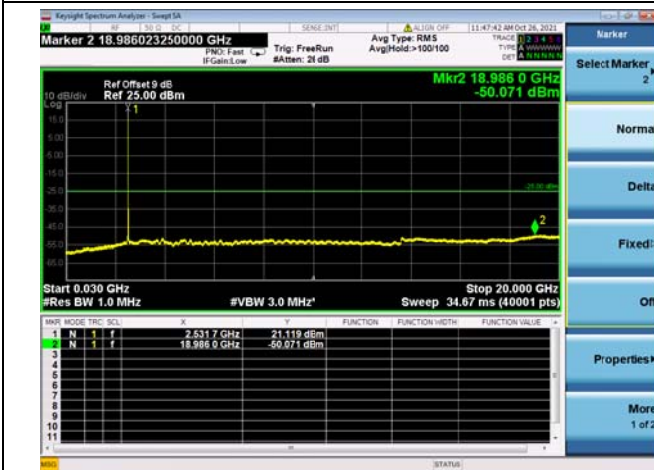

High CH/QPSK/1RB74 and 1RB0

High CH/QPSK/1RB74 and 1RB0

High CH/QPSK/FULL RB

High CH/QPSK/FULL RB

LTE CA_7C CSE

Channel Bandwidth: 15MHz+20MHz

LOW CH/QPSK/1RB0 and 1RB99

LOW CH/QPSK/1RB0 and 1RB99

LOW CH/QPSK/1RB74 and 1RB0

LOW CH/QPSK/1RB74 and 1RB0

LOW CH/QPSK/FULL RB

LOW CH/QPSK/FULL RB

Mid CH/QPSK/1RB0 and 1RB99

Mid CH/QPSK/1RB0 and 1RB99

Mid CH/QPSK/1RB74 and 1RB0

Mid CH/QPSK/1RB74 and 1RB0