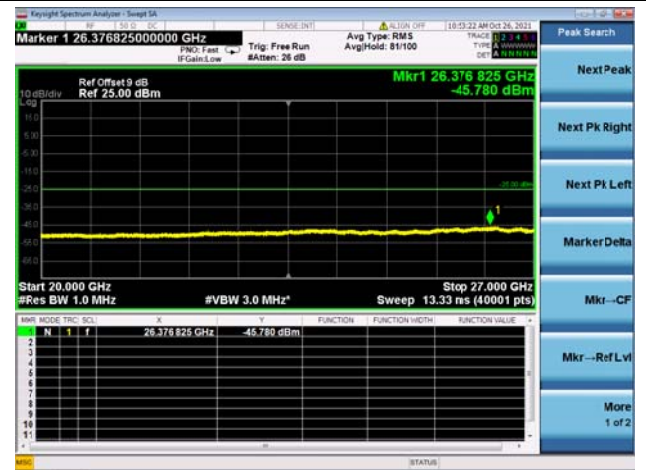

Mid CH/QPSK/1RB0 and 1RB99

Mid CH/QPSK/1RB0 and 1RB99

Mid CH/QPSK/1RB49 and 1RB0

Mid CH/QPSK/1RB49 and 1RB0

Mid CH/QPSK/FULL RB

Mid CH/QPSK/FULL RB

High CH/QPSK/1RB0 and 1RB99

High CH/QPSK/1RB0 and 1RB99

High CH/QPSK/1RB49 and 1RB0

High CH/QPSK/1RB49 and 1RB0

High CH/QPSK/FULL RB

High CH/QPSK/FULL RB

LTE CA_7C CSE

Channel Bandwidth: 15MHz+10MHz

LOW CH/QPSK/1RB0 and 1RB49

LOW CH/QPSK/1RB0 and 1RB49