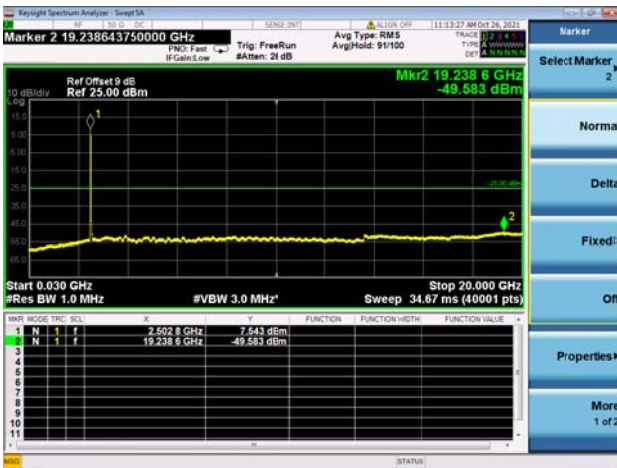

LOW CH/QPSK/FULL RB