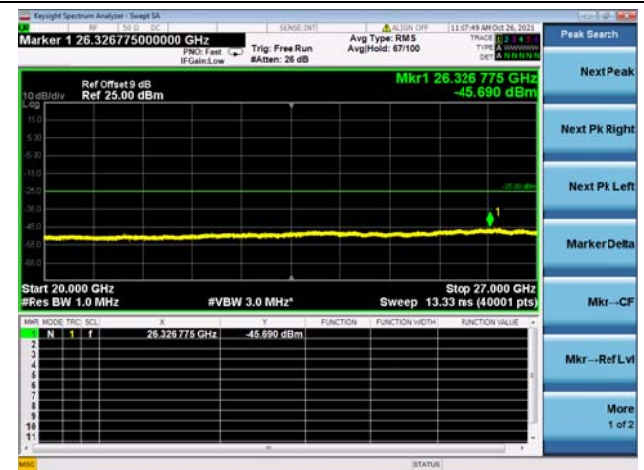

LTE CA_7C CSE

Channel Bandwidth: 20MHz+10MHz

LOW CH/QPSK/1RB0 and 1RB49

LOW CH/QPSK/1RB0 and 1RB49

LOW CH/QPSK/1RB99 and 1RB0

LOW CH/QPSK/1RB99 and 1RB0

LOW CH/QPSK/FULL RB

LOW CH/QPSK/FULL RB

Mid CH/QPSK/1RB0 and 1RB49

Mid CH/QPSK/1RB0 and 1RB49

Mid CH/QPSK/1RB99 and 1RB0

Mid CH/QPSK/1RB99 and 1RB0

Mid CH/QPSK/FULL RB

Mid CH/QPSK/FULL RB

High CH/QPSK/1RB0 and 1RB49

High CH/QPSK/1RB0 and 1RB49

High CH/QPSK/1RB99 and 1RB0

High CH/QPSK/1RB99 and 1RB0

High CH/QPSK/FULL RB

High CH/QPSK/FULL RB

LTE CA_7C CSE

Channel Bandwidth: 20MHz+15MHz

LOW CH/QPSK/1RB0 and 1RB74

LOW CH/QPSK/1RB0 and 1RB74