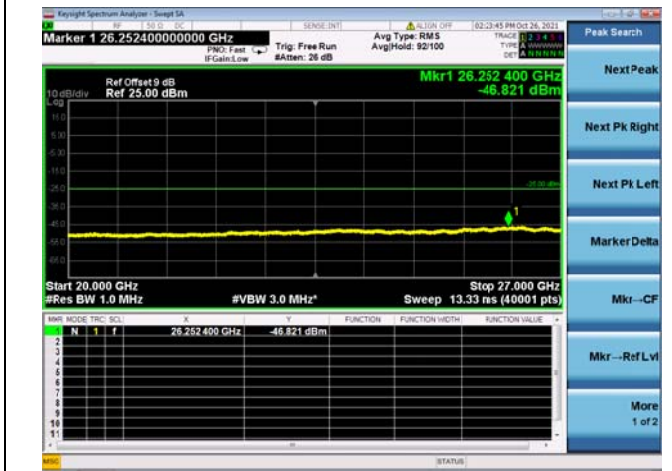

High CH/QPSK/1RB0 and 1RB99

High CH/QPSK/1RB0 and 1RB99

High CH/QPSK/FULL RB

High CH/QPSK/FULL RB

LTE CA_41C CSE

Channel Bandwidth: 10MHz+15MHz

LOW CH/QPSK/1RB0 and 1RB74

LOW CH/QPSK/1RB0 and 1RB74

LOW CH/QPSK/1RB49 and 1RB0

LOW CH/QPSK/1RB49 and 1RB0

LOW CH/QPSK/FULL RB

LOW CH/QPSK/FULL RB

Mid CH/QPSK/1RB0 and 1RB74

Mid CH/QPSK/1RB0 and 1RB74

Mid CH/QPSK/1RB49 and 1RB0

Mid CH/QPSK/1RB49 and 1RB0