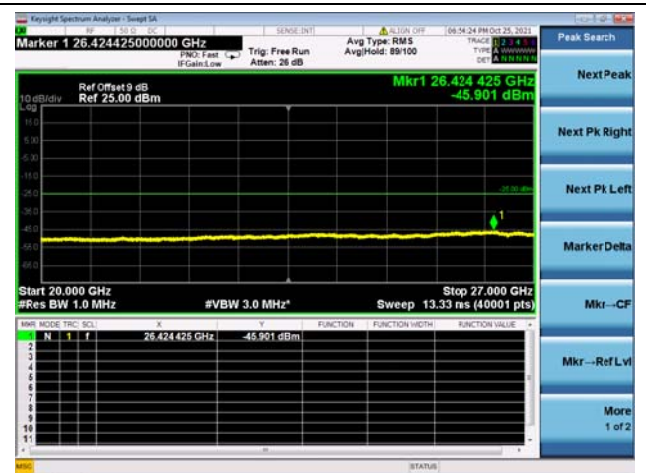

Mid CH/QPSK/1RB0 and 1RB99

Mid CH/QPSK/1RB0 and 1RB99

Mid CH/QPSK/1RB49 and 1RB0

Mid CH/QPSK/1RB49 and 1RB0

Mid CH/QPSK/FULL RB

Mid CH/QPSK/FULL RB

High CH/QPSK/1RB0 and 1RB99

High CH/QPSK/1RB0 and 1RB99

High CH/QPSK/1RB49 and 1RB0

High CH/QPSK/1RB49 and 1RB0

High CH/QPSK/FULL RB

High CH/QPSK/FULL RB

LTE CA_7C CSE

Channel Bandwidth: 15MHz+10MHz

LOW CH/QPSK/1RB0 and 1RB49

LOW CH/QPSK/1RB0 and 1RB49