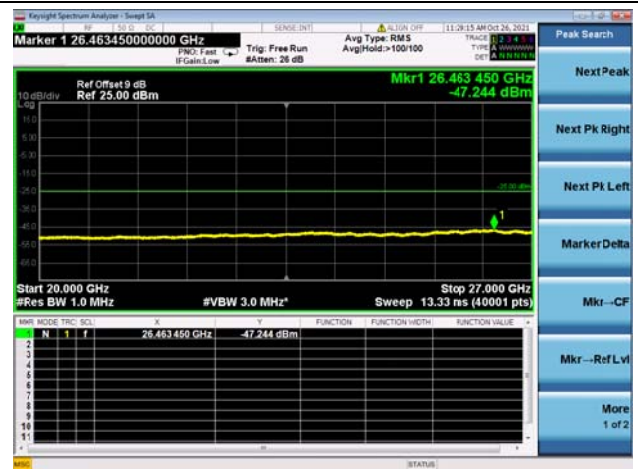

LTE CA_7C CSE

Channel Bandwidth: 15MHz+15MHz

LOW CH/QPSK/1RB0 and 1RB74

LOW CH/QPSK/1RB0 and 1RB74

LOW CH/QPSK/1RB74 and 1RB0

LOW CH/QPSK/1RB74 and 1RB0

LOW CH/QPSK/FULL RB

LOW CH/QPSK/FULL RB

High CH/QPSK/1RB74 and 1RB0

High CH/QPSK/1RB74 and 1RB0

High CH/QPSK/FULL RB

High CH/QPSK/FULL RB

LTE CA_7C CSE

Channel Bandwidth: 15MHz+20MHz

LOW CH/QPSK/1RB0 and 1RB99

LOW CH/QPSK/1RB0 and 1RB99