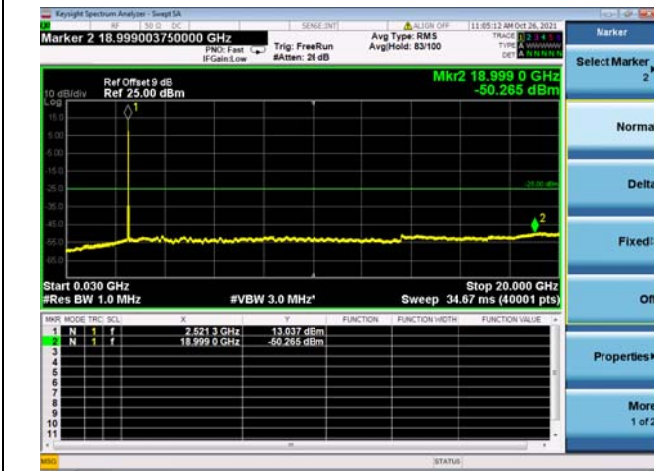

Mid CH/QPSK/1RB99 and 1RB0

Mid CH/QPSK/1RB0 and 1RB49