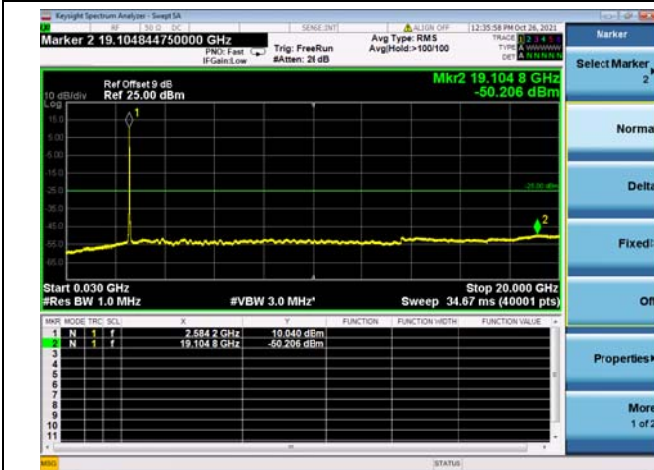

Mid CH/QPSK/1RB24 and 1RB0

Mid CH/QPSK/1RB24 and 1RB0

Mid CH/QPSK/1RB0 and 1RB99

Mid CH/QPSK/1RB0 and 1RB99

Mid CH/QPSK/FULL RB

Mid CH/QPSK/FULL RB

High CH/QPSK/1RB24 and 1RB0

High CH/QPSK/1RB24 and 1RB0

High CH/QPSK/1RB0 and 1RB99

High CH/QPSK/1RB0 and 1RB99

High CH/QPSK/FULL RB

High CH/QPSK/FULL RB

LTE CA_41C CSE

Channel Bandwidth: 10MHz+15MHz

LOW CH/QPSK/1RB0 and 1RB74

LOW CH/QPSK/1RB0 and 1RB74