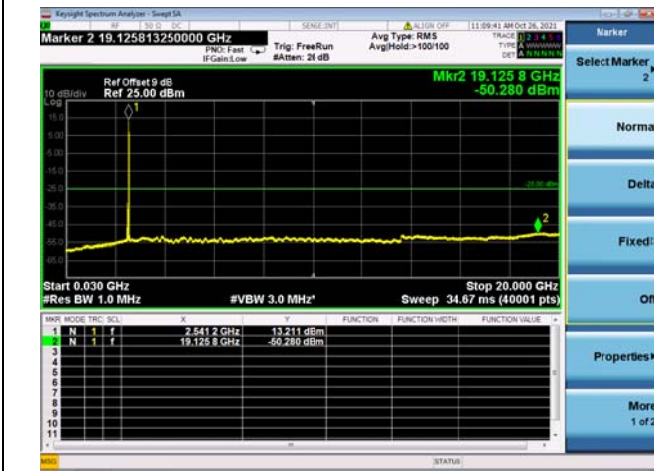

LTE CA_7C CSE

Channel Bandwidth: 20MHz+10MHz

LOW CH/QPSK/1RB0 and 1RB49

LOW CH/QPSK/1RB0 and 1RB49

LOW CH/QPSK/1RB99 and 1RB0

LOW CH/QPSK/1RB99 and 1RB0

LOW CH/QPSK/FULL RB

LOW CH/QPSK/FULL RB

Mid CH/QPSK/1RB0 and 1RB49

Mid CH/QPSK/1RB0 and 1RB49

Mid CH/QPSK/1RB99 and 1RB0

Mid CH/QPSK/1RB99 and 1RB0

Mid CH/QPSK/FULL RB

Mid CH/QPSK/FULL RB

High CH/QPSK/1RB0 and 1RB49

High CH/QPSK/1RB0 and 1RB49

High CH/QPSK/1RB99 and 1RB0

High CH/QPSK/1RB99 and 1RB0

High CH/QPSK/FULL RB

High CH/QPSK/FULL RB

LTE CA_7C CSE

Channel Bandwidth: 20MHz+15MHz

LOW CH/QPSK/1RB0 and 1RB74

LOW CH/QPSK/1RB0 and 1RB74