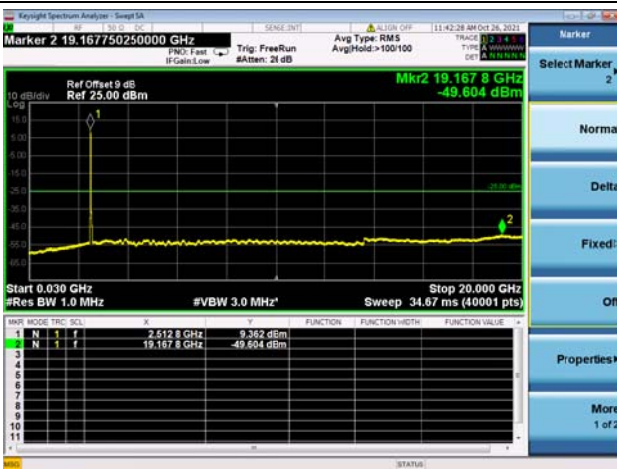

LOW CH/QPSK/FULL RB