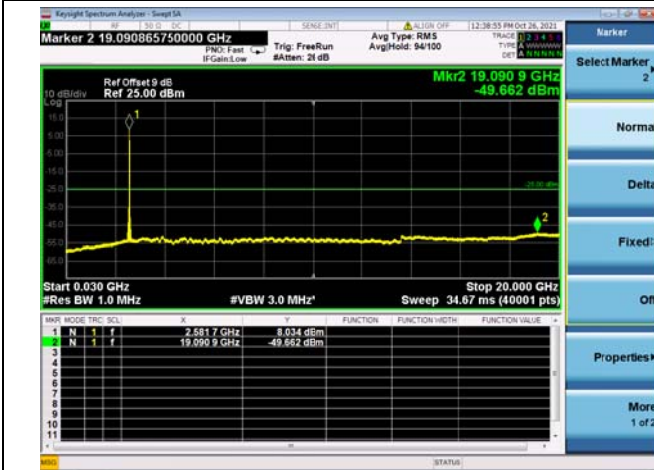

Mid CH/QPSK/FULL RB

Mid CH/QPSK/1RB0 and 1RB99