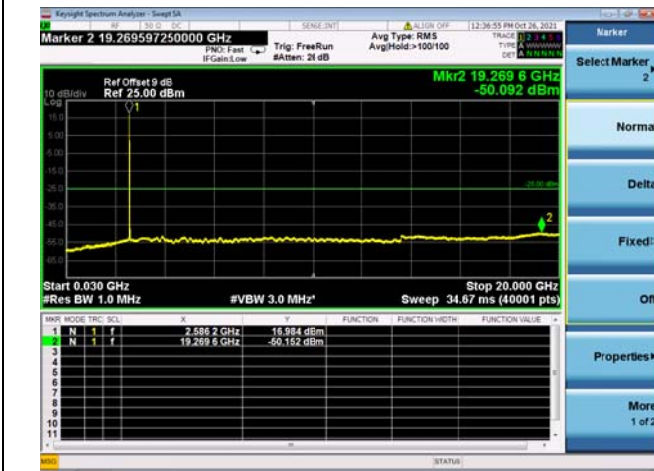

Mid CH/QPSK/1RB0 and 1RB99

Mid CH/QPSK/1RB24 and 1RB0