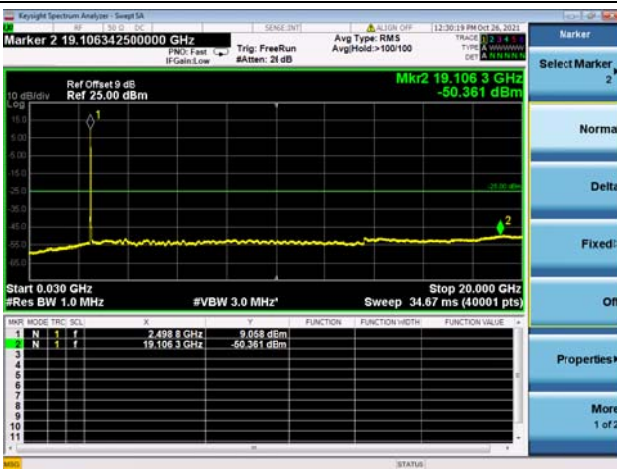

LTE CA_41C CSE

Channel Bandwidth: 5MHz+20MHz

LOW CH/QPSK/1RB24 and 1RB0

LOW CH/QPSK/1RB24 and 1RB0

LOW CH/QPSK/1RB0 and 1RB99

LOW CH/QPSK/1RB0 and 1RB99

LOW CH/QPSK/FULL RB

LOW CH/QPSK/FULL RB