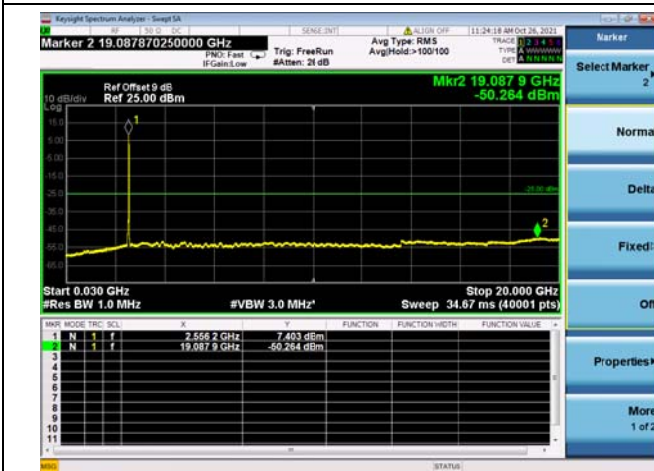

Mid CH/QPSK/FULL RB

Mid CH/QPSK/FULL RB

High CH/QPSK/1RB0 and 1RB49

High CH/QPSK/1RB0 and 1RB49

High CH/QPSK/1RB74 and 1RB0

High CH/QPSK/1RB74 and 1RB0

High CH/QPSK/FULL RB

High CH/QPSK/FULL RB

LTE CA_7C CSE

Channel Bandwidth: 15MHz+15MHz

LOW CH/QPSK/1RB0 and 1RB74

LOW CH/QPSK/1RB0 and 1RB74

LOW CH/QPSK/1RB74 and 1RB0

LOW CH/QPSK/1RB74 and 1RB0

LOW CH/QPSK/FULL RB

LOW CH/QPSK/FULL RB