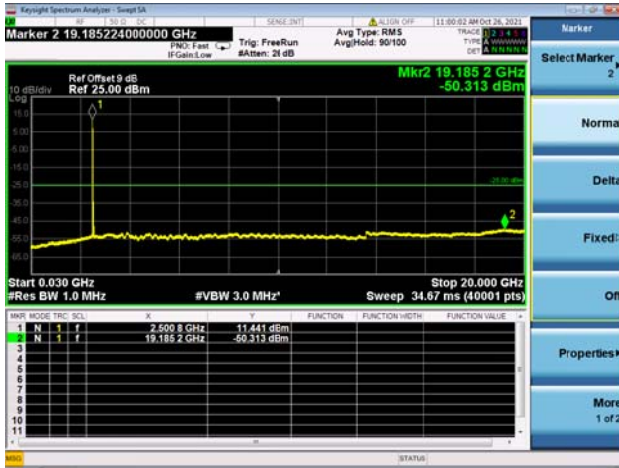

Mid CH/QPSK/FULL RB

Mid CH/QPSK/FULL RB

High CH/QPSK/1RB0 and 1RB99

High CH/QPSK/1RB0 and 1RB99

High CH/QPSK/1RB74 and 1RB0

High CH/QPSK/1RB74 and 1RB0

High CH/QPSK/FULL RB

High CH/QPSK/FULL RB

LTE CA_7C CSE

Channel Bandwidth: 20MHz+10MHz

LOW CH/QPSK/1RB0 and 1RB49

LOW CH/QPSK/1RB0 and 1RB49

LOW CH/QPSK/1RB99 and 1RB0

LOW CH/QPSK/1RB99 and 1RB0

LOW CH/QPSK/FULL RB

LOW CH/QPSK/FULL RB