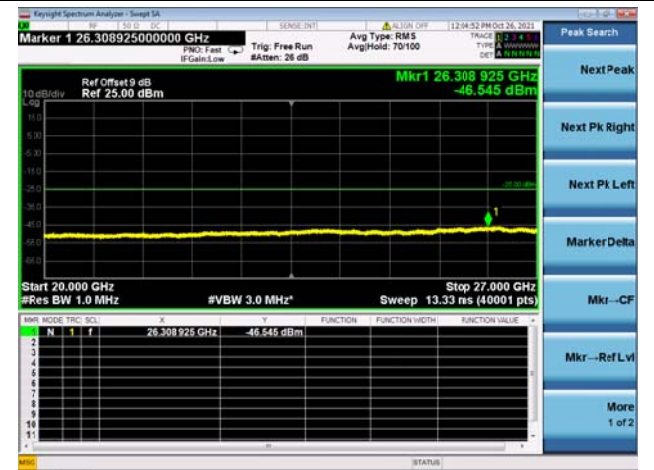

High CH/QPSK/1RB99 and 1RB0

High CH/QPSK/1RB99 and 1RB0

High CH/QPSK/FULL RB

High CH/QPSK/FULL RB

LTE CA_7C CSE

Channel Bandwidth: 20MHz+15MHz

LOW CH/QPSK/1RB0 and 1RB74

LOW CH/QPSK/1RB0 and 1RB74

LOW CH/QPSK/1RB99 and 1RB0

LOW CH/QPSK/1RB99 and 1RB0

LOW CH/QPSK/FULL RB

LOW CH/QPSK/FULL RB

Mid CH/QPSK/1RB0 and 1RB74

Mid CH/QPSK/1RB0 and 1RB74

Mid CH/QPSK/1RB99 and 1RB0

Mid CH/QPSK/1RB99 and 1RB0