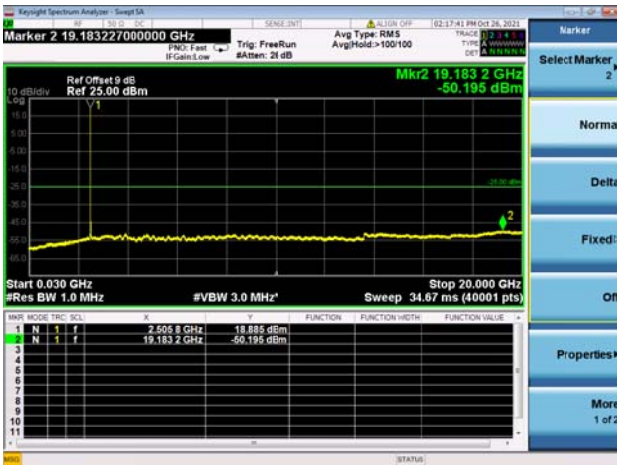

LOW CH/QPSK/1RB49 and 1RB0