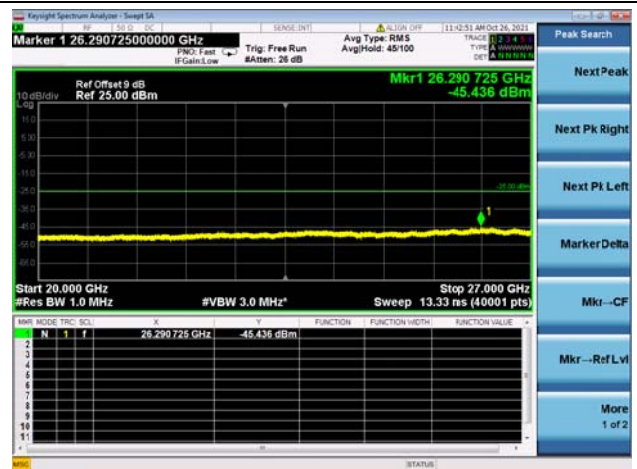

High CH/QPSK/1RB74 and 1RB0

High CH/QPSK/1RB74 and 1RB0

High CH/QPSK/FULL RB

High CH/QPSK/FULL RB

LTE CA_7C CSE

Channel Bandwidth: 15MHz+20MHz

LOW CH/QPSK/1RB0 and 1RB99

LOW CH/QPSK/1RB0 and 1RB99

LOW CH/QPSK/1RB74 and 1RB0

LOW CH/QPSK/1RB74 and 1RB0

LOW CH/QPSK/FULL RB

LOW CH/QPSK/FULL RB

Mid CH/QPSK/1RB0 and 1RB99

Mid CH/QPSK/1RB0 and 1RB99

Mid CH/QPSK/1RB74 and 1RB0

Mid CH/QPSK/1RB74 and 1RB0