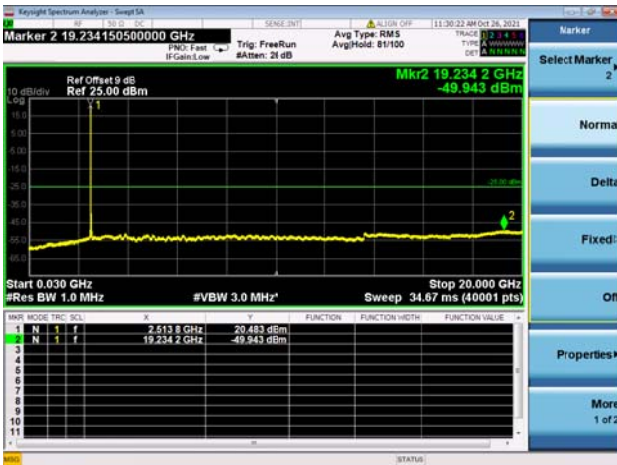

LTE CA_7C CSE

Channel Bandwidth: 15MHz+15MHz

LOW CH/QPSK/1RB0 and 1RB74

LOW CH/QPSK/1RB0 and 1RB74

LOW CH/QPSK/1RB74 and 1RB0

LOW CH/QPSK/1RB74 and 1RB0

LOW CH/QPSK/FULL RB

LOW CH/QPSK/FULL RB

High CH/QPSK/1RB74 and 1RB0

High CH/QPSK/1RB74 and 1RB0

High CH/QPSK/FULL RB

High CH/QPSK/FULL RB

LTE CA_7C CSE

Channel Bandwidth: 15MHz+20MHz

LOW CH/QPSK/1RB0 and 1RB99

LOW CH/QPSK/1RB0 and 1RB99