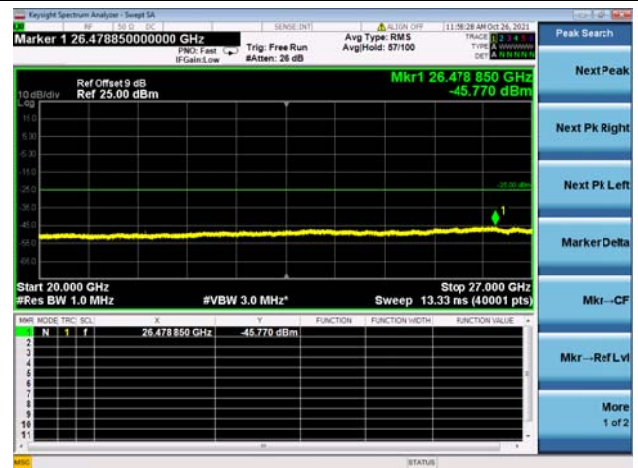

LOW CH/QPSK/1RB99 and 1RB0