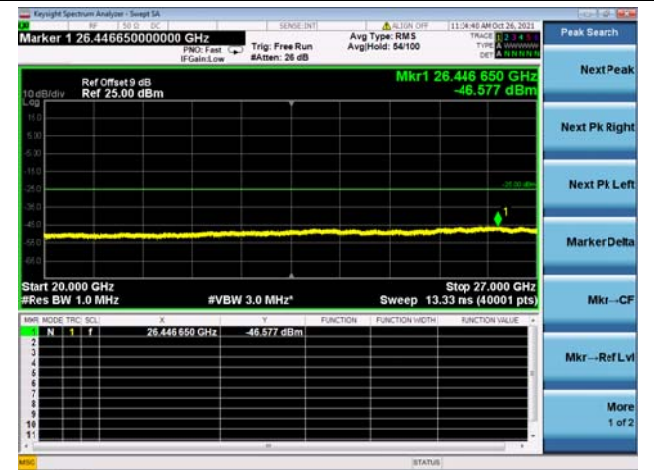

LTE CA_7C CSE

Channel Bandwidth: 15MHz+15MHz

LOW CH/QPSK/1RB0 and 1RB74

LOW CH/QPSK/1RB0 and 1RB74

LOW CH/QPSK/1RB74 and 1RB0

LOW CH/QPSK/1RB74 and 1RB0

LOW CH/QPSK/FULL RB

LOW CH/QPSK/FULL RB

Mid CH/QPSK/1RB0 and 1RB74

Mid CH/QPSK/1RB0 and 1RB74

Mid CH/QPSK/1RB74 and 1RB0

Mid CH/QPSK/1RB74 and 1RB0

Mid CH/QPSK/FULL RB

Mid CH/QPSK/FULL RB

High CH/QPSK/1RB0 and 1RB74

High CH/QPSK/1RB0 and 1RB74

High CH/QPSK/1RB74 and 1RB0

High CH/QPSK/1RB74 and 1RB0

High CH/QPSK/FULL RB

High CH/QPSK/FULL RB

LTE CA_7C CSE

Channel Bandwidth: 15MHz+20MHz

LOW CH/QPSK/1RB0 and 1RB99

LOW CH/QPSK/1RB0 and 1RB99