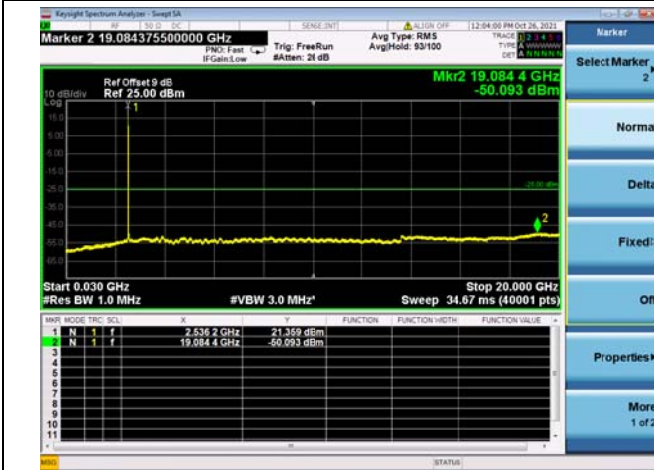

High CH/QPSK/1RB99 and 1RB0

High CH/QPSK/1RB99 and 1RB0

High CH/QPSK/FULL RB

High CH/QPSK/FULL RB

LTE CA_7C CSE

Channel Bandwidth: 20MHz+15MHz

LOW CH/QPSK/1RB0 and 1RB74

LOW CH/QPSK/1RB0 and 1RB74

LOW CH/QPSK/1RB99 and 1RB0

LOW CH/QPSK/1RB99 and 1RB0

LOW CH/QPSK/FULL RB

LOW CH/QPSK/FULL RB

Mid CH/QPSK/1RB0 and 1RB74

Mid CH/QPSK/1RB0 and 1RB74

Mid CH/QPSK/1RB99 and 1RB0

Mid CH/QPSK/1RB99 and 1RB0