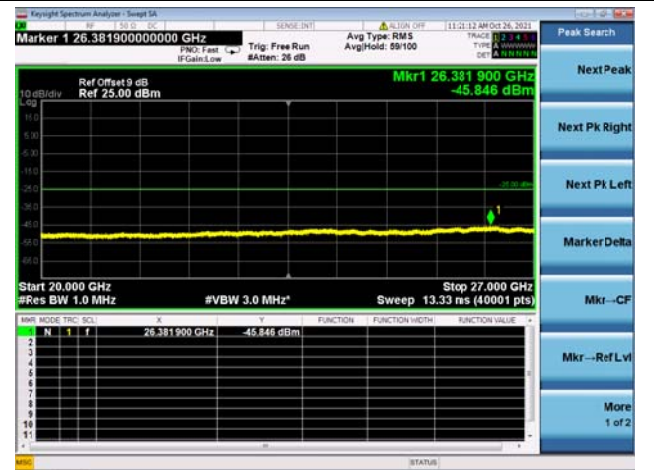

High CH/QPSK/1RB49 and 1RB0

High CH/QPSK/1RB49 and 1RB0

High CH/QPSK/FULL RB

High CH/QPSK/FULL RB

LTE CA_7C CSE

Channel Bandwidth: 15MHz+10MHz

LOW CH/QPSK/1RB0 and 1RB49

LOW CH/QPSK/1RB0 and 1RB49

LOW CH/QPSK/1RB74 and 1RB0

LOW CH/QPSK/1RB74 and 1RB0

LOW CH/QPSK/FULL RB

LOW CH/QPSK/FULL RB

Mid CH/QPSK/1RB0 and 1RB49

Mid CH/QPSK/1RB0 and 1RB49

Mid CH/QPSK/1RB74 and 1RB0

Mid CH/QPSK/1RB74 and 1RB0

LTE CA_7C CSE

Channel Bandwidth: 15MHz+15MHz

LOW CH/QPSK/1RB0 and 1RB74

LOW CH/QPSK/1RB0 and 1RB74

LOW CH/QPSK/1RB74 and 1RB0

LOW CH/QPSK/1RB74 and 1RB0

LOW CH/QPSK/FULL RB

LOW CH/QPSK/FULL RB