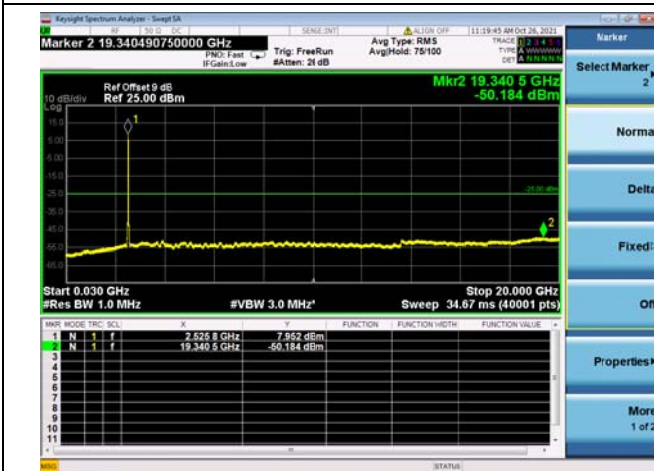

Mid CH/QPSK/FULL RB