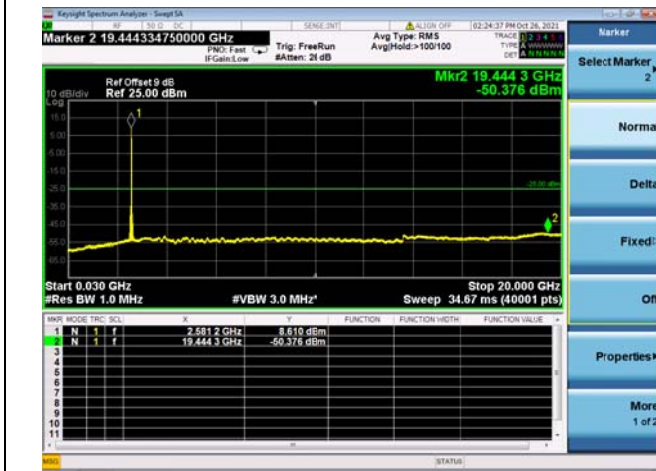

High CH/QPSK/1RB0 and 1RB99

High CH/QPSK/1RB0 and 1RB99

High CH/QPSK/FULL RB

High CH/QPSK/FULL RB

LTE CA_41C CSE

Channel Bandwidth: 10MHz+15MHz

LOW CH/QPSK/1RB0 and 1RB74

LOW CH/QPSK/1RB0 and 1RB74

LOW CH/QPSK/1RB49 and 1RB0

LOW CH/QPSK/1RB49 and 1RB0

LOW CH/QPSK/FULL RB

LOW CH/QPSK/FULL RB

Mid CH/QPSK/1RB0 and 1RB74

Mid CH/QPSK/1RB0 and 1RB74

Mid CH/QPSK/1RB49 and 1RB0

Mid CH/QPSK/1RB49 and 1RB0