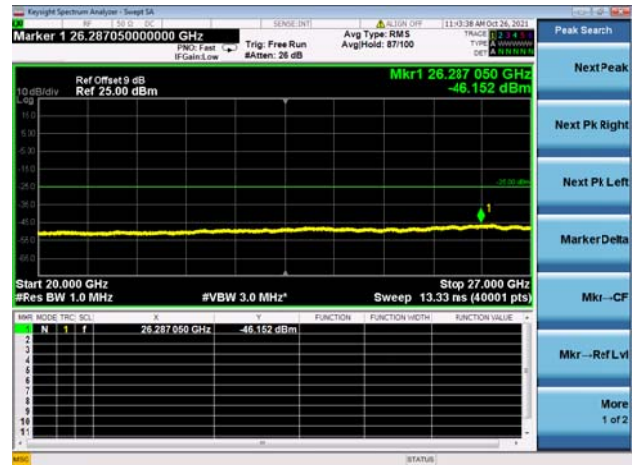

LOW CH/QPSK/1RB74 and 1RB0