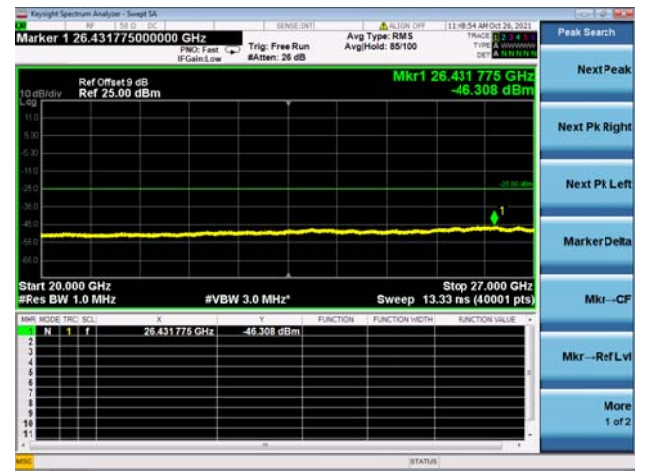

High CH/QPSK/1RB74 and 1RB0

High CH/QPSK/1RB74 and 1RB0

High CH/QPSK/FULL RB

High CH/QPSK/FULL RB

LTE CA_7C CSE

Channel Bandwidth: 15MHz+20MHz

LOW CH/QPSK/1RB0 and 1RB99

LOW CH/QPSK/1RB0 and 1RB99

LOW CH/QPSK/1RB74 and 1RB0

LOW CH/QPSK/1RB74 and 1RB0

LOW CH/QPSK/FULL RB

LOW CH/QPSK/FULL RB

Mid CH/QPSK/1RB0 and 1RB99

Mid CH/QPSK/1RB0 and 1RB99

Mid CH/QPSK/1RB74 and 1RB0

Mid CH/QPSK/1RB74 and 1RB0