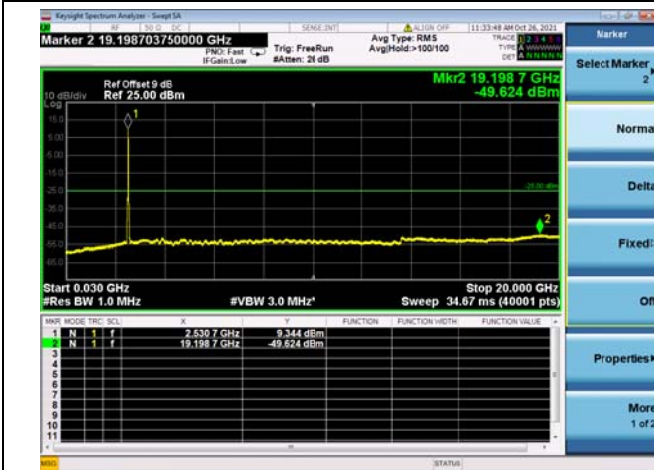

LTE CA_7C CSE

Channel Bandwidth: 15MHz+15MHz

LOW CH/QPSK/1RB0 and 1RB74

LOW CH/QPSK/1RB0 and 1RB74

LOW CH/QPSK/1RB74 and 1RB0

LOW CH/QPSK/1RB74 and 1RB0

LOW CH/QPSK/FULL RB

LOW CH/QPSK/FULL RB

Mid CH/QPSK/1RB0 and 1RB74

Mid CH/QPSK/1RB0 and 1RB74

Mid CH/QPSK/1RB74 and 1RB0

Mid CH/QPSK/1RB74 and 1RB0

Mid CH/QPSK/FULL RB

Mid CH/QPSK/FULL RB

High CH/QPSK/1RB0 and 1RB74

High CH/QPSK/1RB0 and 1RB74

High CH/QPSK/1RB74 and 1RB0

High CH/QPSK/1RB74 and 1RB0

High CH/QPSK/FULL RB

High CH/QPSK/FULL RB

LTE CA_7C CSE

Channel Bandwidth: 15MHz+20MHz

LOW CH/QPSK/1RB0 and 1RB99

LOW CH/QPSK/1RB0 and 1RB99