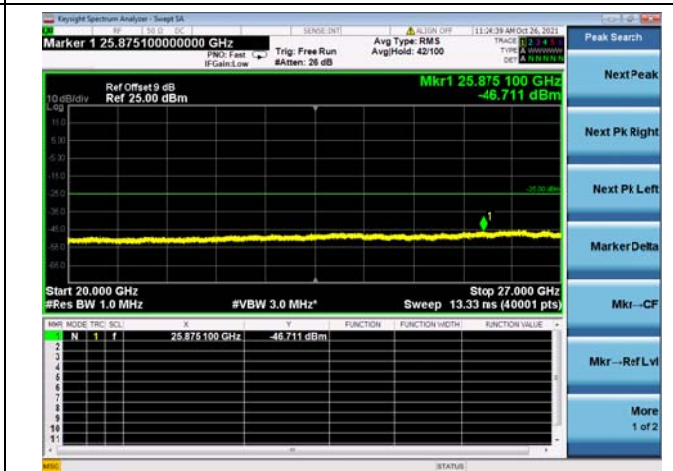

Mid CH/QPSK/FULL RB

Mid CH/QPSK/FULL RB

High CH/QPSK/1RB0 and 1RB49

High CH/QPSK/1RB0 and 1RB49

High CH/QPSK/1RB74 and 1RB0

High CH/QPSK/1RB74 and 1RB0

High CH/QPSK/FULL RB

High CH/QPSK/FULL RB

LTE CA_7C CSE

Channel Bandwidth: 15MHz+15MHz

LOW CH/QPSK/1RB0 and 1RB74

LOW CH/QPSK/1RB0 and 1RB74

LOW CH/QPSK/1RB74 and 1RB0

LOW CH/QPSK/1RB74 and 1RB0

LOW CH/QPSK/FULL RB

LOW CH/QPSK/FULL RB