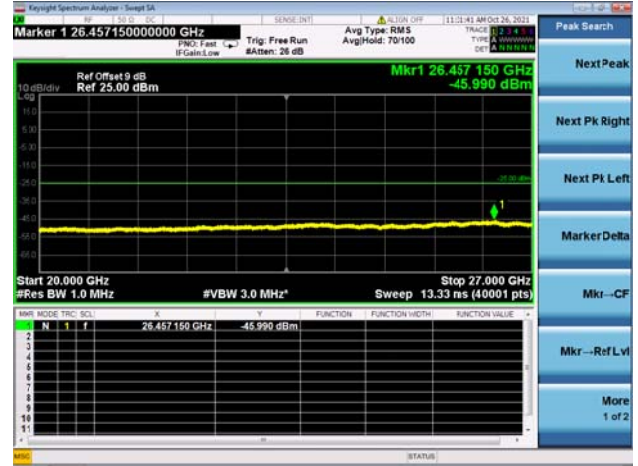

Mid CH/QPSK/FULL RB

Mid CH/QPSK/FULL RB

High CH/QPSK/1RB0 and 1RB49

High CH/QPSK/1RB0 and 1RB49

High CH/QPSK/1RB74 and 1RB0

High CH/QPSK/1RB74 and 1RB0

High CH/QPSK/FULL RB

High CH/QPSK/FULL RB

LTE CA_7C CSE

Channel Bandwidth: 15MHz+15MHz

LOW CH/QPSK/1RB0 and 1RB74

LOW CH/QPSK/1RB0 and 1RB74

LOW CH/QPSK/1RB74 and 1RB0

LOW CH/QPSK/1RB74 and 1RB0

LOW CH/QPSK/FULL RB

LOW CH/QPSK/FULL RB