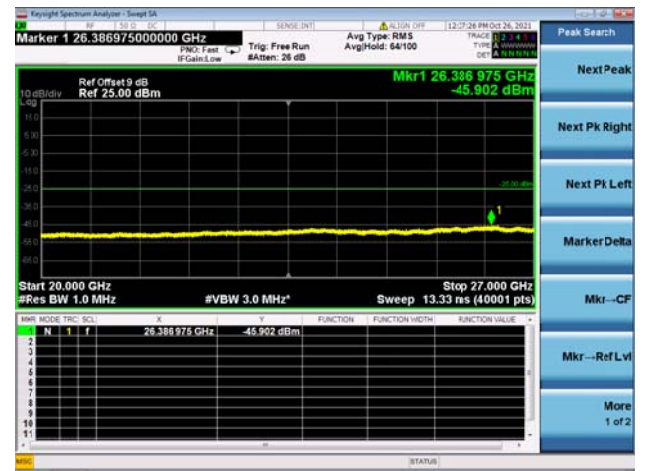

Mid CH/QPSK/1RB0 and 1RB99

Mid CH/QPSK/1RB24 and 1RB0