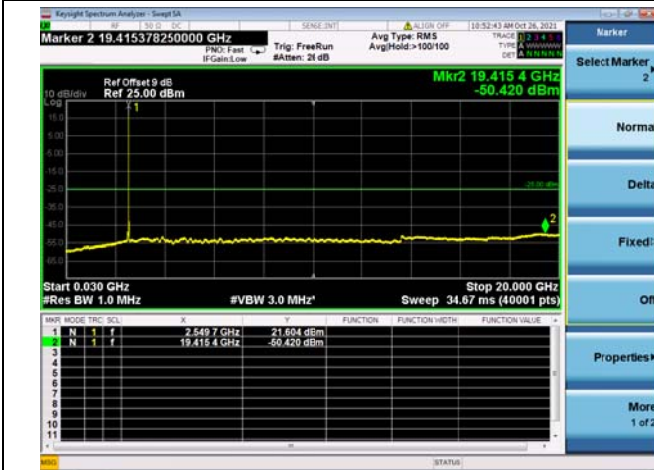

Mid CH/QPSK/1RB0 and 1RB99

Mid CH/QPSK/1RB0 and 1RB99

Mid CH/QPSK/1RB49 and 1RB0

Mid CH/QPSK/1RB49 and 1RB0

Mid CH/QPSK/FULL RB

Mid CH/QPSK/FULL RB

High CH/QPSK/1RB0 and 1RB99

High CH/QPSK/1RB0 and 1RB99

High CH/QPSK/1RB49 and 1RB0

High CH/QPSK/1RB49 and 1RB0

High CH/QPSK/FULL RB

High CH/QPSK/FULL RB

LTE CA_7C CSE

Channel Bandwidth: 15MHz+10MHz

LOW CH/QPSK/1RB0 and 1RB49

LOW CH/QPSK/1RB0 and 1RB49