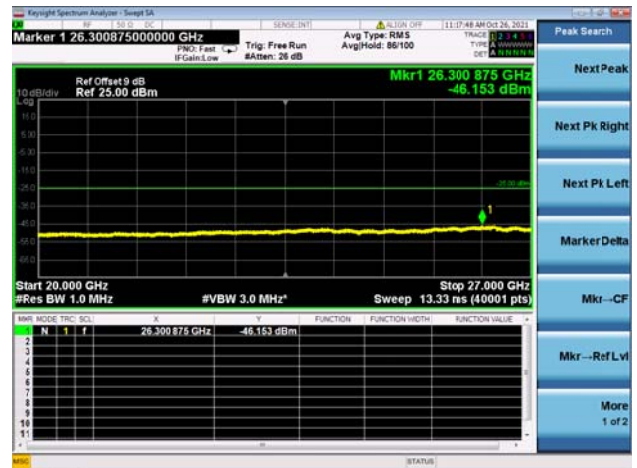

High CH/QPSK/1RB49 and 1RB0

High CH/QPSK/1RB49 and 1RB0

High CH/QPSK/FULL RB

High CH/QPSK/FULL RB

LTE CA_7C CSE

Channel Bandwidth: 15MHz+10MHz

LOW CH/QPSK/1RB0 and 1RB49

LOW CH/QPSK/1RB0 and 1RB49

LOW CH/QPSK/1RB74 and 1RB0

LOW CH/QPSK/1RB74 and 1RB0

LOW CH/QPSK/FULL RB

LOW CH/QPSK/FULL RB

Mid CH/QPSK/1RB0 and 1RB49

Mid CH/QPSK/1RB0 and 1RB49

Mid CH/QPSK/1RB74 and 1RB0

Mid CH/QPSK/1RB74 and 1RB0

LTE CA_7C CSE

Channel Bandwidth: 15MHz+15MHz

LOW CH/QPSK/1RB0 and 1RB74

LOW CH/QPSK/1RB0 and 1RB74

LOW CH/QPSK/1RB74 and 1RB0

LOW CH/QPSK/1RB74 and 1RB0

LOW CH/QPSK/FULL RB

LOW CH/QPSK/FULL RB