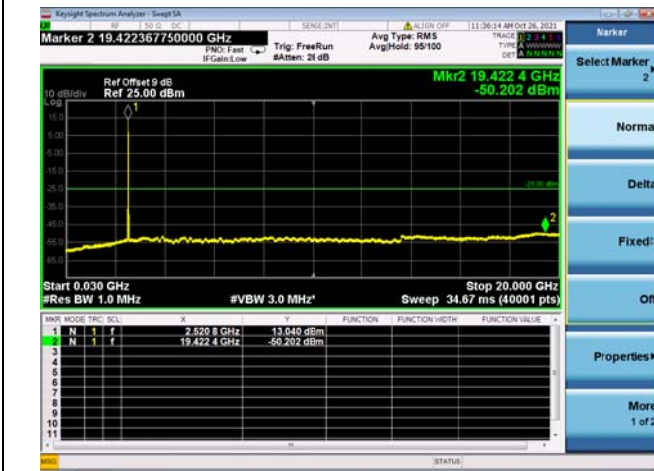

Mid CH/QPSK/1RB74 and 1RB0

Mid CH/QPSK/1RB0 and 1RB74