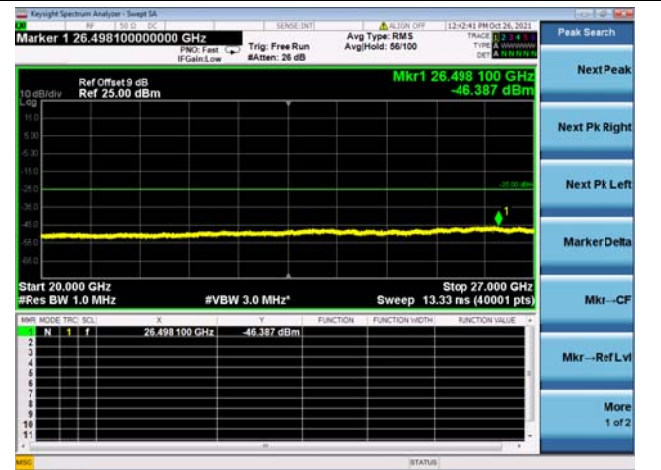

Mid CH/QPSK/1RB24 and 1RB0

Mid CH/QPSK/1RB24 and 1RB0

Mid CH/QPSK/1RB0 and 1RB99

Mid CH/QPSK/1RB0 and 1RB99

Mid CH/QPSK/FULL RB

Mid CH/QPSK/FULL RB

High CH/QPSK/1RB24 and 1RB0

High CH/QPSK/1RB24 and 1RB0

High CH/QPSK/1RB0 and 1RB99

High CH/QPSK/1RB0 and 1RB99

High CH/QPSK/FULL RB

High CH/QPSK/FULL RB

LTE CA_41C CSE

Channel Bandwidth: 10MHz+15MHz

LOW CH/QPSK/1RB0 and 1RB74

LOW CH/QPSK/1RB0 and 1RB74