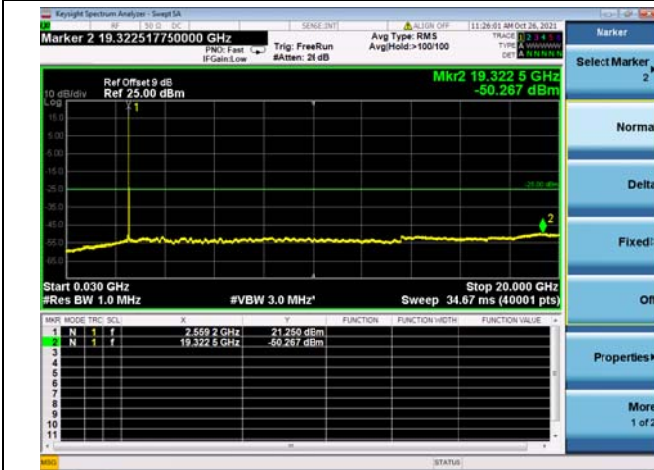

Mid CH/QPSK/FULL RB

Mid CH/QPSK/FULL RB

High CH/QPSK/1RB0 and 1RB49

High CH/QPSK/1RB0 and 1RB49

High CH/QPSK/1RB74 and 1RB0

High CH/QPSK/1RB74 and 1RB0

High CH/QPSK/FULL RB

High CH/QPSK/FULL RB

LTE CA_7C CSE

Channel Bandwidth: 15MHz+15MHz

LOW CH/QPSK/1RB0 and 1RB74

LOW CH/QPSK/1RB0 and 1RB74

LOW CH/QPSK/1RB74 and 1RB0

LOW CH/QPSK/1RB74 and 1RB0

LOW CH/QPSK/FULL RB

LOW CH/QPSK/FULL RB