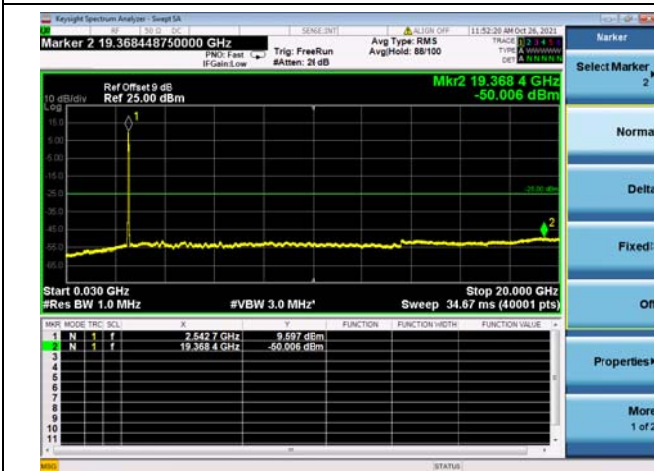

Mid CH/QPSK/FULL RB

Mid CH/QPSK/FULL RB

High CH/QPSK/1RB0 and 1RB99

High CH/QPSK/1RB0 and 1RB99

High CH/QPSK/1RB74 and 1RB0

High CH/QPSK/1RB74 and 1RB0

High CH/QPSK/FULL RB

High CH/QPSK/FULL RB

LTE CA_7C CSE

Channel Bandwidth: 20MHz+10MHz

LOW CH/QPSK/1RB0 and 1RB49

LOW CH/QPSK/1RB0 and 1RB49

LOW CH/QPSK/1RB99 and 1RB0

LOW CH/QPSK/1RB99 and 1RB0

LOW CH/QPSK/FULL RB

LOW CH/QPSK/FULL RB