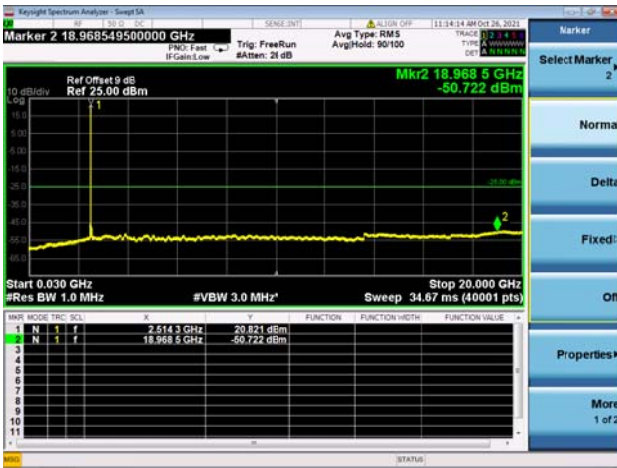

LOW CH/QPSK/1RB74 and 1RB0