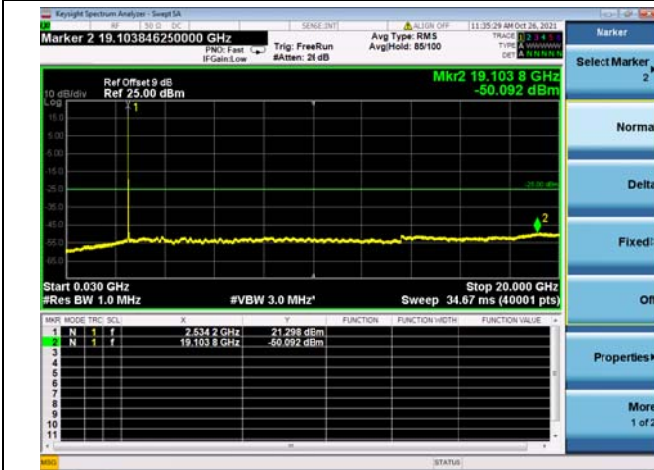

Mid CH/QPSK/FULL RB

Mid CH/QPSK/1RB74 and 1RB0