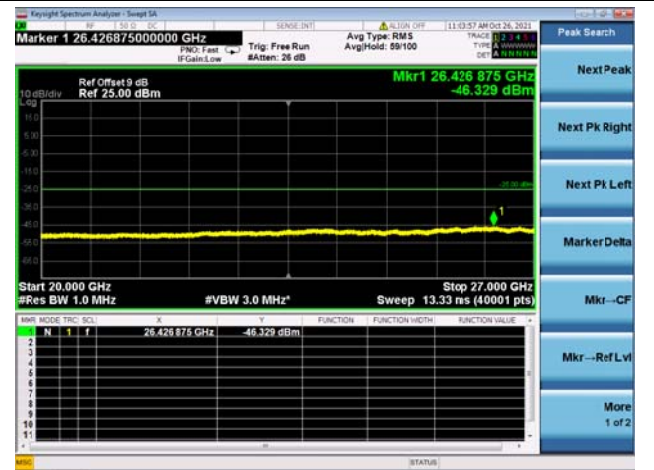

LTE CA_7C CSE

Channel Bandwidth: 20MHz+10MHz

LOW CH/QPSK/1RB0 and 1RB49

LOW CH/QPSK/1RB0 and 1RB49

LOW CH/QPSK/1RB99 and 1RB0

LOW CH/QPSK/1RB99 and 1RB0

LOW CH/QPSK/FULL RB

LOW CH/QPSK/FULL RB

Mid CH/QPSK/1RB0 and 1RB49

Mid CH/QPSK/1RB0 and 1RB49

Mid CH/QPSK/1RB99 and 1RB0

Mid CH/QPSK/1RB99 and 1RB0

Mid CH/QPSK/FULL RB

Mid CH/QPSK/FULL RB

High CH/QPSK/1RB0 and 1RB49

High CH/QPSK/1RB0 and 1RB49

High CH/QPSK/1RB99 and 1RB0

High CH/QPSK/1RB99 and 1RB0

High CH/QPSK/FULL RB

High CH/QPSK/FULL RB

LTE CA_7C CSE

Channel Bandwidth: 20MHz+15MHz

LOW CH/QPSK/1RB0 and 1RB74

LOW CH/QPSK/1RB0 and 1RB74