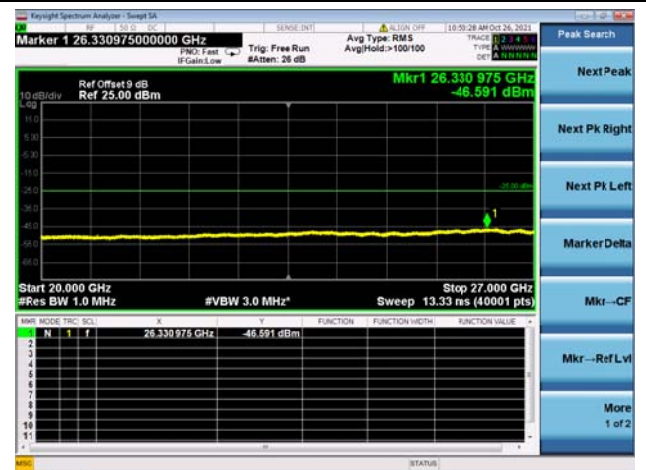

High CH/QPSK/1RB49 and 1RB0

High CH/QPSK/1RB49 and 1RB0

High CH/QPSK/FULL RB

High CH/QPSK/FULL RB

LTE CA_7C CSE

Channel Bandwidth: 15MHz+10MHz

LOW CH/QPSK/1RB0 and 1RB49

LOW CH/QPSK/1RB0 and 1RB49