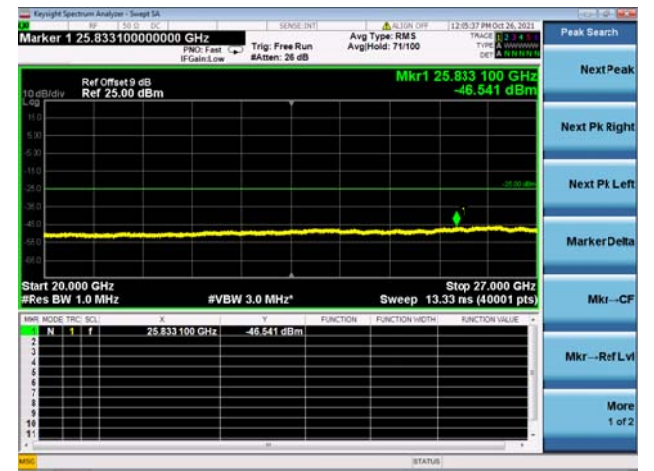

High CH/QPSK/1RB99 and 1RB0

High CH/QPSK/1RB99 and 1RB0

High CH/QPSK/FULL RB

High CH/QPSK/FULL RB

LTE CA_7C CSE

Channel Bandwidth: 20MHz+15MHz

LOW CH/QPSK/1RB0 and 1RB74

LOW CH/QPSK/1RB0 and 1RB74

LOW CH/QPSK/1RB99 and 1RB0

LOW CH/QPSK/1RB99 and 1RB0

LOW CH/QPSK/FULL RB

LOW CH/QPSK/FULL RB

Mid CH/QPSK/1RB0 and 1RB74

Mid CH/QPSK/1RB0 and 1RB74

Mid CH/QPSK/1RB99 and 1RB0

Mid CH/QPSK/1RB99 and 1RB0