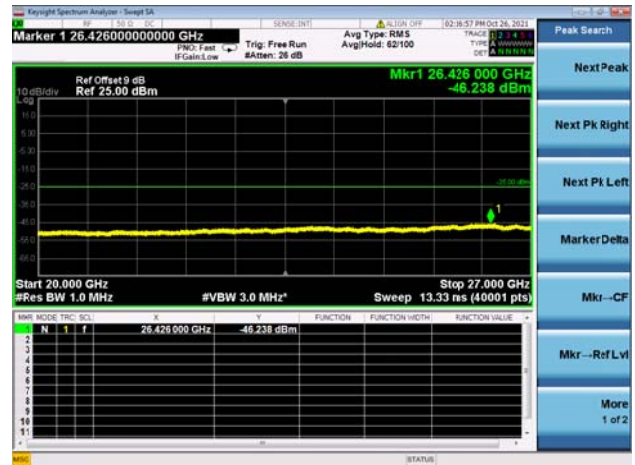

LOW CH/QPSK/1RB49 and 1RB0