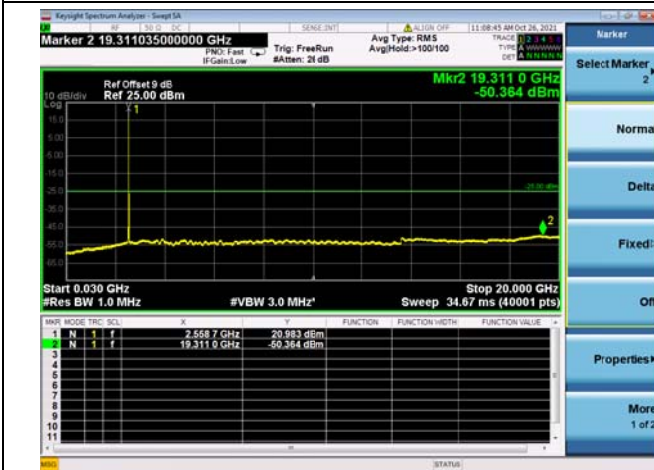

LTE CA_7C CSE

Channel Bandwidth: 20MHz+10MHz

LOW CH/QPSK/1RB0 and 1RB49

LOW CH/QPSK/1RB0 and 1RB49

LOW CH/QPSK/1RB99 and 1RB0

LOW CH/QPSK/1RB99 and 1RB0

LOW CH/QPSK/FULL RB

LOW CH/QPSK/FULL RB

Mid CH/QPSK/1RB0 and 1RB49

Mid CH/QPSK/1RB0 and 1RB49

Mid CH/QPSK/1RB99 and 1RB0

Mid CH/QPSK/1RB99 and 1RB0

Mid CH/QPSK/FULL RB

Mid CH/QPSK/FULL RB

High CH/QPSK/1RB0 and 1RB49

High CH/QPSK/1RB0 and 1RB49

High CH/QPSK/1RB99 and 1RB0

High CH/QPSK/1RB99 and 1RB0

High CH/QPSK/FULL RB

High CH/QPSK/FULL RB

LTE CA_7C CSE

Channel Bandwidth: 20MHz+15MHz

LOW CH/QPSK/1RB0 and 1RB74

LOW CH/QPSK/1RB0 and 1RB74