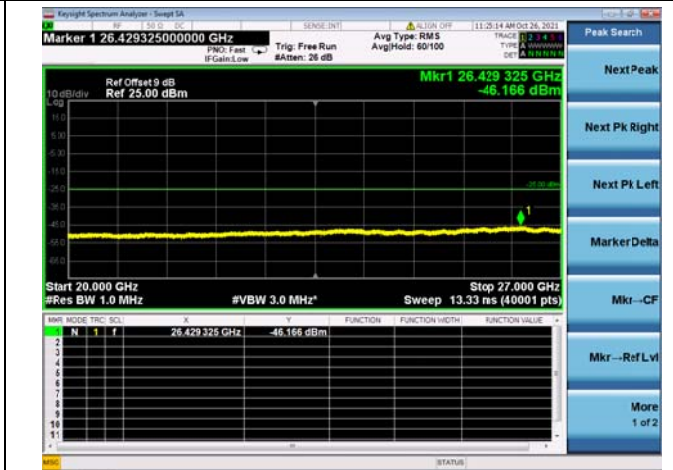

Mid CH/QPSK/FULL RB

Mid CH/QPSK/FULL RB

High CH/QPSK/1RB0 and 1RB49

High CH/QPSK/1RB0 and 1RB49

High CH/QPSK/1RB74 and 1RB0

High CH/QPSK/1RB74 and 1RB0

High CH/QPSK/FULL RB

High CH/QPSK/FULL RB

LTE CA_7C CSE

Channel Bandwidth: 15MHz+15MHz

LOW CH/QPSK/1RB0 and 1RB74

LOW CH/QPSK/1RB0 and 1RB74

LOW CH/QPSK/1RB74 and 1RB0

LOW CH/QPSK/1RB74 and 1RB0

LOW CH/QPSK/FULL RB

LOW CH/QPSK/FULL RB