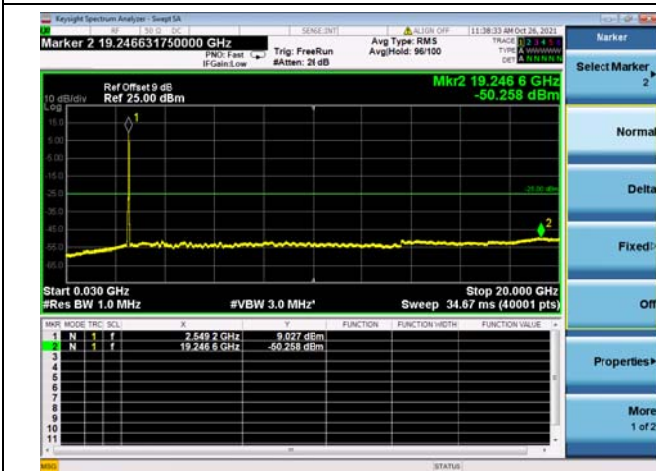

LTE CA_7C CSE

Channel Bandwidth: 15MHz+15MHz

LOW CH/QPSK/1RB0 and 1RB74

LOW CH/QPSK/1RB0 and 1RB74

LOW CH/QPSK/1RB74 and 1RB0

LOW CH/QPSK/1RB74 and 1RB0

LOW CH/QPSK/FULL RB

LOW CH/QPSK/FULL RB

Mid CH/QPSK/1RB0 and 1RB74

Mid CH/QPSK/1RB0 and 1RB74

Mid CH/QPSK/1RB74 and 1RB0

Mid CH/QPSK/1RB74 and 1RB0

Mid CH/QPSK/FULL RB

Mid CH/QPSK/FULL RB

High CH/QPSK/1RB0 and 1RB74

High CH/QPSK/1RB0 and 1RB74

High CH/QPSK/1RB74 and 1RB0

High CH/QPSK/1RB74 and 1RB0

High CH/QPSK/FULL RB

High CH/QPSK/FULL RB

LTE CA_7C CSE

Channel Bandwidth: 15MHz+20MHz

LOW CH/QPSK/1RB0 and 1RB99

LOW CH/QPSK/1RB0 and 1RB99