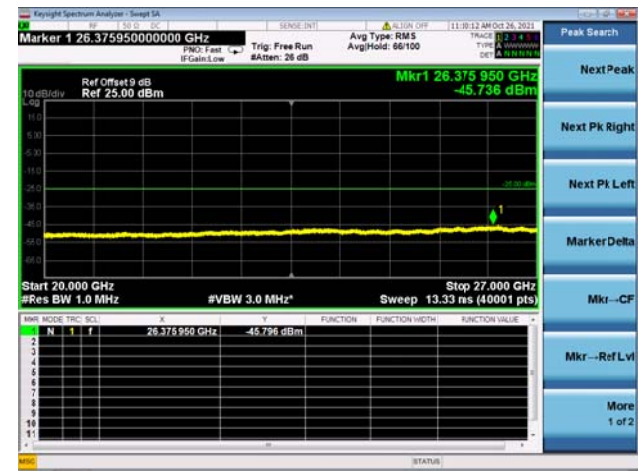

LTE CA_7C CSE

Channel Bandwidth: 20MHz+10MHz

LOW CH/QPSK/1RB0 and 1RB49

LOW CH/QPSK/1RB0 and 1RB49

LOW CH/QPSK/1RB99 and 1RB0

LOW CH/QPSK/1RB99 and 1RB0

LOW CH/QPSK/FULL RB

LOW CH/QPSK/FULL RB

Mid CH/QPSK/1RB0 and 1RB49

Mid CH/QPSK/1RB0 and 1RB49

Mid CH/QPSK/1RB99 and 1RB0

Mid CH/QPSK/1RB99 and 1RB0

Mid CH/QPSK/FULL RB

Mid CH/QPSK/FULL RB

High CH/QPSK/1RB0 and 1RB49

High CH/QPSK/1RB0 and 1RB49

High CH/QPSK/1RB99 and 1RB0

High CH/QPSK/1RB99 and 1RB0

High CH/QPSK/FULL RB

High CH/QPSK/FULL RB

LTE CA_7C CSE

Channel Bandwidth: 20MHz+15MHz

LOW CH/QPSK/1RB0 and 1RB74

LOW CH/QPSK/1RB0 and 1RB74