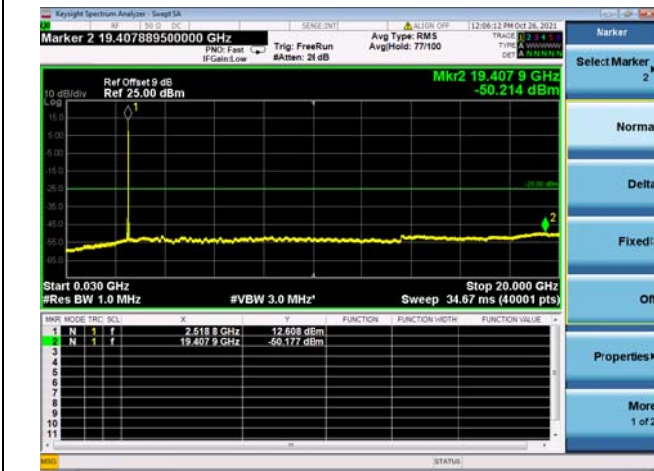

High CH/QPSK/1RB99 and 1RB0

High CH/QPSK/1RB99 and 1RB0

High CH/QPSK/FULL RB

High CH/QPSK/FULL RB

LTE CA_7C CSE

Channel Bandwidth: 20MHz+15MHz

LOW CH/QPSK/1RB0 and 1RB74

LOW CH/QPSK/1RB0 and 1RB74

LOW CH/QPSK/1RB99 and 1RB0

LOW CH/QPSK/1RB99 and 1RB0

LOW CH/QPSK/FULL RB

LOW CH/QPSK/FULL RB

Mid CH/QPSK/1RB0 and 1RB74

Mid CH/QPSK/1RB0 and 1RB74

Mid CH/QPSK/1RB99 and 1RB0

Mid CH/QPSK/1RB99 and 1RB0