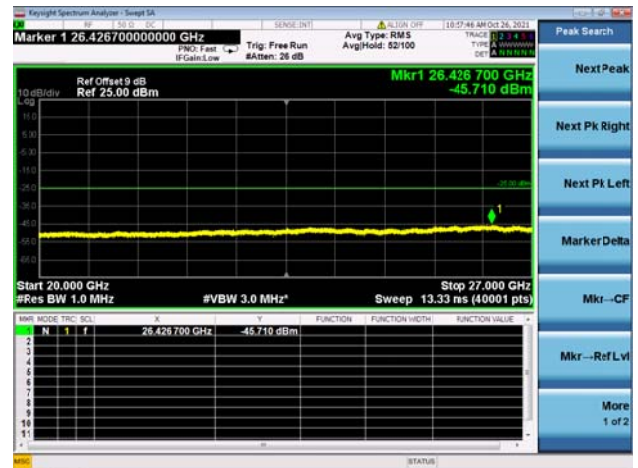

LTE CA_7C CSE

Channel Bandwidth: 20MHz+10MHz

LOW CH/QPSK/1RB0 and 1RB49

LOW CH/QPSK/1RB0 and 1RB49

LOW CH/QPSK/1RB99 and 1RB0

LOW CH/QPSK/1RB99 and 1RB0

LOW CH/QPSK/FULL RB

LOW CH/QPSK/FULL RB

High CH/QPSK/1RB99 and 1RB0

High CH/QPSK/1RB99 and 1RB0

High CH/QPSK/FULL RB

High CH/QPSK/FULL RB

LTE CA_7C CSE

Channel Bandwidth: 20MHz+15MHz

LOW CH/QPSK/1RB0 and 1RB74

LOW CH/QPSK/1RB0 and 1RB74