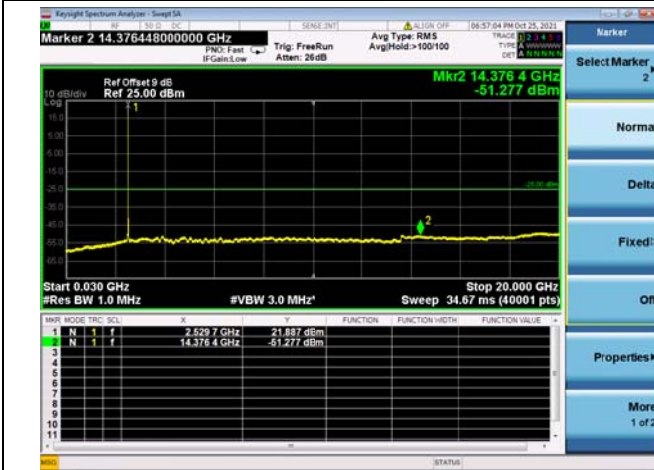

Mid CH/QPSK/1RB0 and 1RB99

Mid CH/QPSK/1RB0 and 1RB99

Mid CH/QPSK/1RB49 and 1RB0

Mid CH/QPSK/1RB49 and 1RB0

Mid CH/QPSK/FULL RB

Mid CH/QPSK/FULL RB

High CH/QPSK/1RB0 and 1RB99

High CH/QPSK/1RB0 and 1RB99

High CH/QPSK/1RB49 and 1RB0

High CH/QPSK/1RB49 and 1RB0

High CH/QPSK/FULL RB

High CH/QPSK/FULL RB

LTE CA_7C CSE

Channel Bandwidth: 15MHz+10MHz

LOW CH/QPSK/1RB0 and 1RB49

LOW CH/QPSK/1RB0 and 1RB49