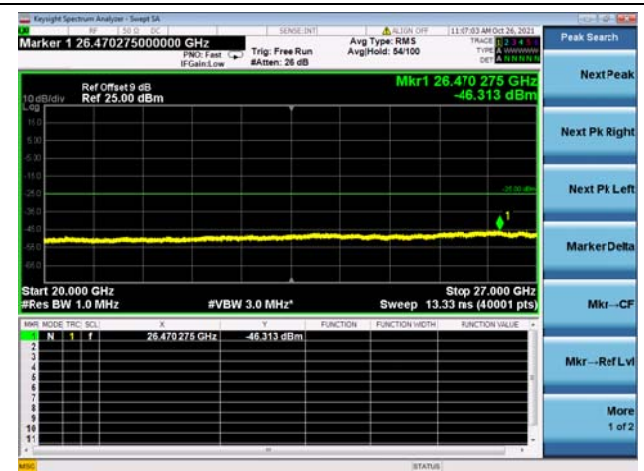

High CH/QPSK/1RB99 and 1RB0

High CH/QPSK/1RB99 and 1RB0

High CH/QPSK/FULL RB

High CH/QPSK/FULL RB

LTE CA_7C CSE

Channel Bandwidth: 20MHz+15MHz

LOW CH/QPSK/1RB0 and 1RB74

LOW CH/QPSK/1RB0 and 1RB74