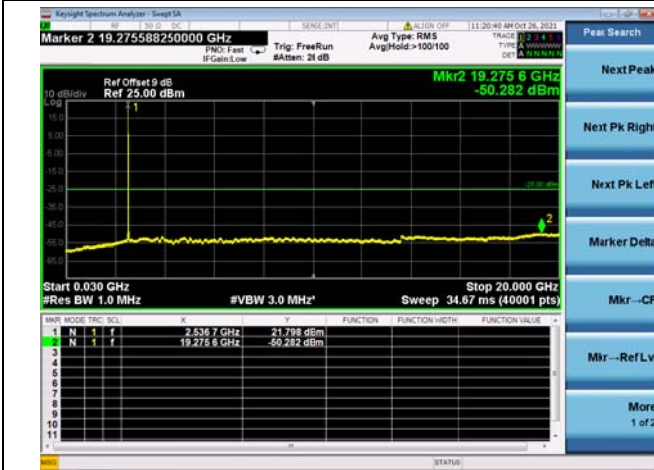

High CH/QPSK/1RB49 and 1RB0

High CH/QPSK/1RB49 and 1RB0

High CH/QPSK/FULL RB

High CH/QPSK/FULL RB

LTE CA_7C CSE

Channel Bandwidth: 15MHz+10MHz

LOW CH/QPSK/1RB0 and 1RB49

LOW CH/QPSK/1RB0 and 1RB49

LOW CH/QPSK/1RB74 and 1RB0

LOW CH/QPSK/1RB74 and 1RB0

LOW CH/QPSK/FULL RB

LOW CH/QPSK/FULL RB

Mid CH/QPSK/1RB0 and 1RB49

Mid CH/QPSK/1RB0 and 1RB49

Mid CH/QPSK/1RB74 and 1RB0

Mid CH/QPSK/1RB74 and 1RB0

LTE CA_7C CSE

Channel Bandwidth: 15MHz+15MHz

LOW CH/QPSK/1RB0 and 1RB74

LOW CH/QPSK/1RB0 and 1RB74

LOW CH/QPSK/1RB74 and 1RB0

LOW CH/QPSK/1RB74 and 1RB0

LOW CH/QPSK/FULL RB

LOW CH/QPSK/FULL RB