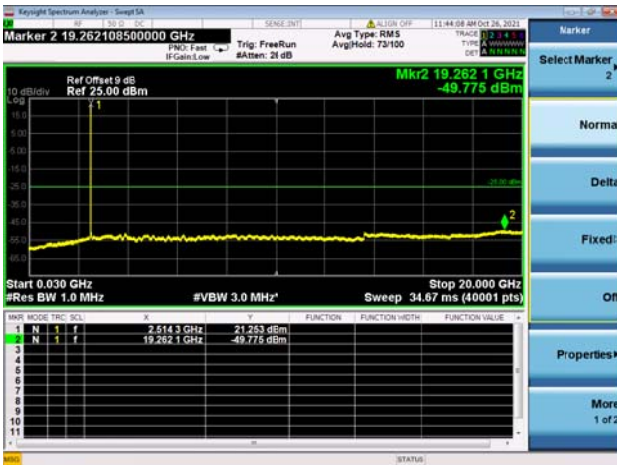

LOW CH/QPSK/1RB74 and 1RB0