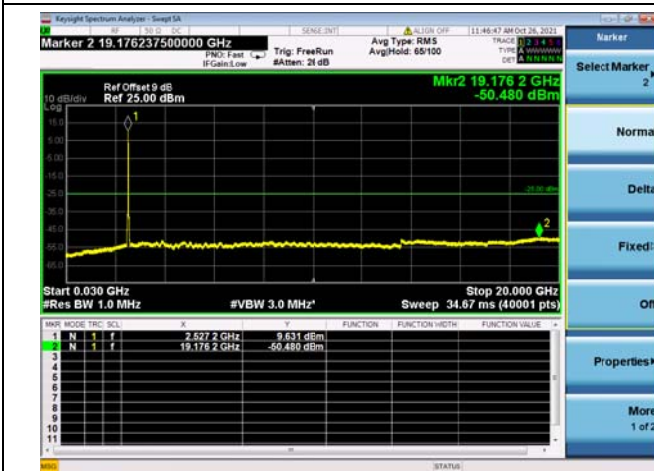

Mid CH/QPSK/FULL RB