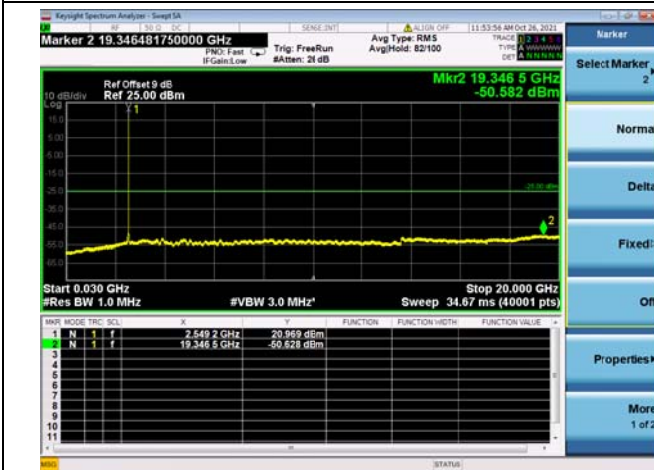

Mid CH/QPSK/FULL RB

Mid CH/QPSK/FULL RB

High CH/QPSK/1RB0 and 1RB99

High CH/QPSK/1RB0 and 1RB99

High CH/QPSK/1RB74 and 1RB0

High CH/QPSK/1RB74 and 1RB0

High CH/QPSK/FULL RB

High CH/QPSK/FULL RB

LTE CA_7C CSE

Channel Bandwidth: 20MHz+10MHz

LOW CH/QPSK/1RB0 and 1RB49

LOW CH/QPSK/1RB0 and 1RB49

LOW CH/QPSK/1RB99 and 1RB0

LOW CH/QPSK/1RB99 and 1RB0

LOW CH/QPSK/FULL RB

LOW CH/QPSK/FULL RB