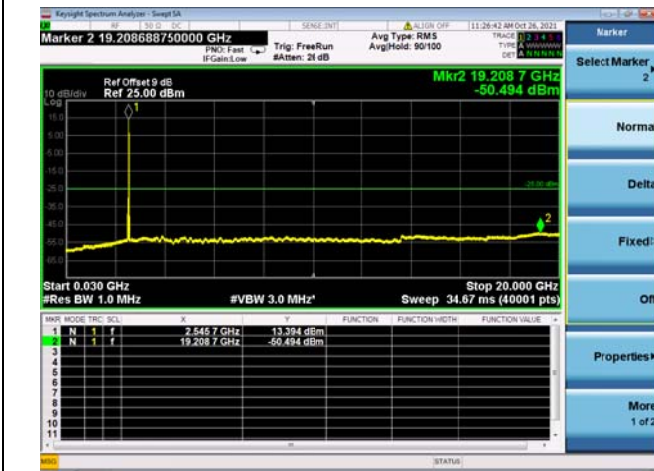

Mid CH/QPSK/FULL RB

Mid CH/QPSK/FULL RB

High CH/QPSK/1RB0 and 1RB49

High CH/QPSK/1RB0 and 1RB49

High CH/QPSK/1RB74 and 1RB0

High CH/QPSK/1RB74 and 1RB0

High CH/QPSK/FULL RB

High CH/QPSK/FULL RB

LTE CA_7C CSE

Channel Bandwidth: 15MHz+15MHz

LOW CH/QPSK/1RB0 and 1RB74

LOW CH/QPSK/1RB0 and 1RB74

LOW CH/QPSK/1RB74 and 1RB0

LOW CH/QPSK/1RB74 and 1RB0

LOW CH/QPSK/FULL RB

LOW CH/QPSK/FULL RB