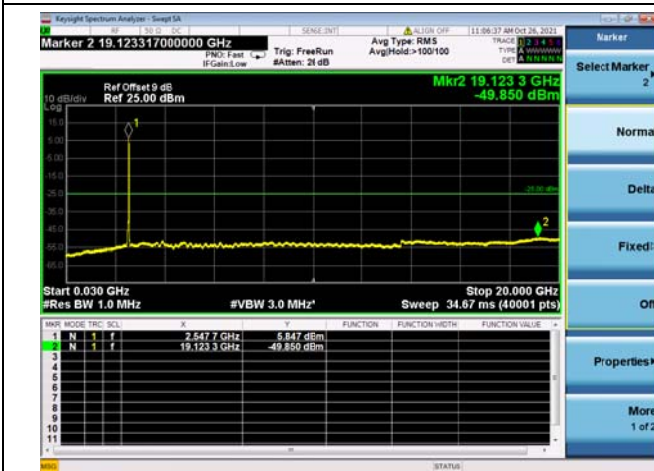

LTE CA_7C CSE

Channel Bandwidth: 20MHz+10MHz

LOW CH/QPSK/1RB0 and 1RB49

LOW CH/QPSK/1RB0 and 1RB49

LOW CH/QPSK/1RB99 and 1RB0

LOW CH/QPSK/1RB99 and 1RB0

LOW CH/QPSK/FULL RB

LOW CH/QPSK/FULL RB

Mid CH/QPSK/1RB0 and 1RB49

Mid CH/QPSK/1RB0 and 1RB49

Mid CH/QPSK/1RB99 and 1RB0

Mid CH/QPSK/1RB99 and 1RB0

Mid CH/QPSK/FULL RB

Mid CH/QPSK/FULL RB

High CH/QPSK/1RB0 and 1RB49

High CH/QPSK/1RB0 and 1RB49

High CH/QPSK/1RB99 and 1RB0

High CH/QPSK/1RB99 and 1RB0

High CH/QPSK/FULL RB

High CH/QPSK/FULL RB

LTE CA_7C CSE

Channel Bandwidth: 20MHz+15MHz

LOW CH/QPSK/1RB0 and 1RB74

LOW CH/QPSK/1RB0 and 1RB74