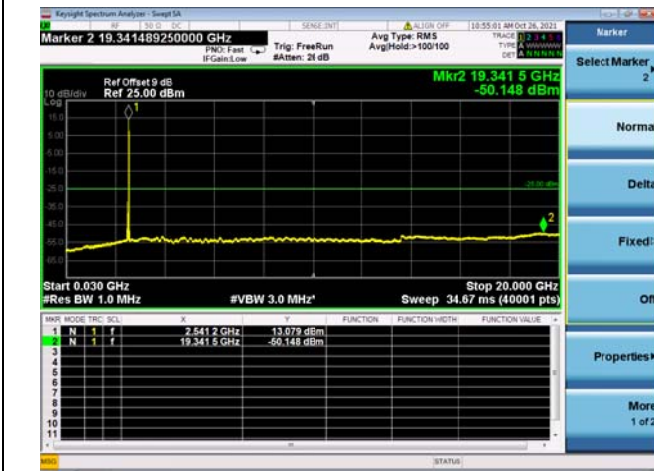

Mid CH/QPSK/1RB0 and 1RB99

Mid CH/QPSK/1RB0 and 1RB99

Mid CH/QPSK/1RB49 and 1RB0

Mid CH/QPSK/1RB49 and 1RB0

Mid CH/QPSK/FULL RB

Mid CH/QPSK/FULL RB

High CH/QPSK/1RB0 and 1RB99

High CH/QPSK/1RB0 and 1RB99

High CH/QPSK/1RB49 and 1RB0

High CH/QPSK/1RB49 and 1RB0

High CH/QPSK/FULL RB

High CH/QPSK/FULL RB

LTE CA_7C CSE

Channel Bandwidth: 15MHz+10MHz

LOW CH/QPSK/1RB0 and 1RB49

LOW CH/QPSK/1RB0 and 1RB49