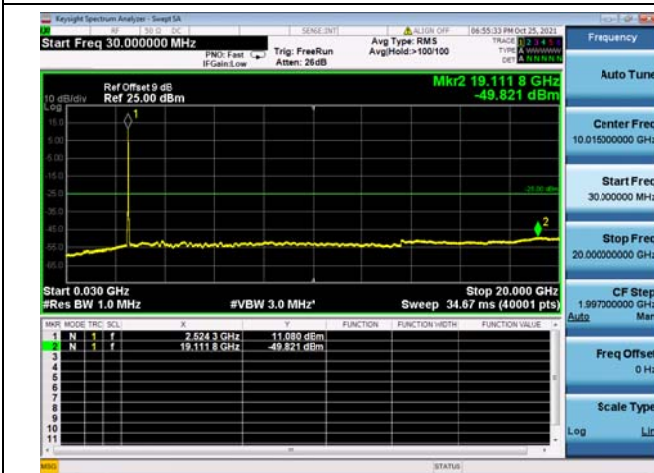

Mid CH/QPSK/1RB0 and 1RB99

Mid CH/QPSK/1RB0 and 1RB99

Mid CH/QPSK/1RB49 and 1RB0

Mid CH/QPSK/1RB49 and 1RB0

Mid CH/QPSK/FULL RB

Mid CH/QPSK/FULL RB

High CH/QPSK/1RB0 and 1RB99

High CH/QPSK/1RB0 and 1RB99

High CH/QPSK/1RB49 and 1RB0

High CH/QPSK/1RB49 and 1RB0

High CH/QPSK/FULL RB

High CH/QPSK/FULL RB

LTE CA_7C CSE

Channel Bandwidth: 15MHz+10MHz

LOW CH/QPSK/1RB0 and 1RB49

LOW CH/QPSK/1RB0 and 1RB49