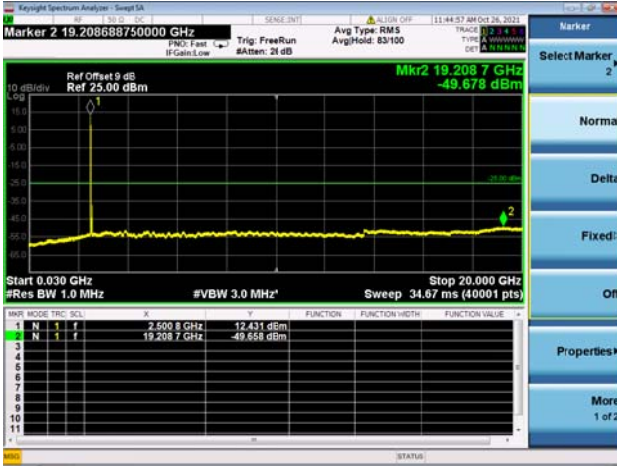

High CH/QPSK/1RB74 and 1RB0

High CH/QPSK/1RB74 and 1RB0

High CH/QPSK/FULL RB

High CH/QPSK/FULL RB

LTE CA_7C CSE

Channel Bandwidth: 15MHz+20MHz

LOW CH/QPSK/1RB0 and 1RB99

LOW CH/QPSK/1RB0 and 1RB99