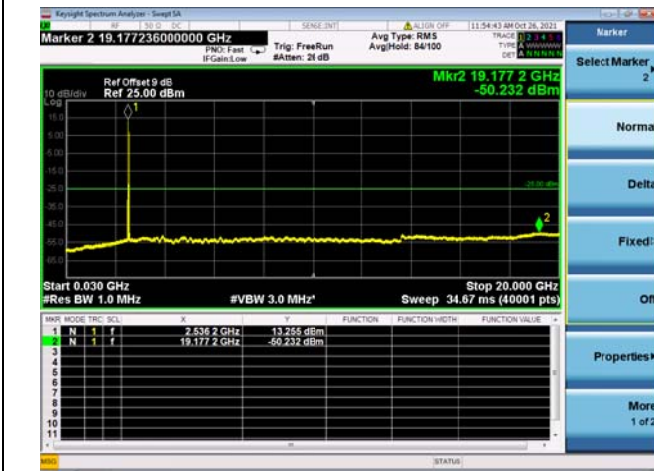

Mid CH/QPSK/FULL RB

Mid CH/QPSK/FULL RB

High CH/QPSK/1RB0 and 1RB99

High CH/QPSK/1RB0 and 1RB99

High CH/QPSK/1RB74 and 1RB0

High CH/QPSK/1RB74 and 1RB0

High CH/QPSK/FULL RB

High CH/QPSK/FULL RB

LTE CA_7C CSE

Channel Bandwidth: 20MHz+10MHz

LOW CH/QPSK/1RB0 and 1RB49

LOW CH/QPSK/1RB0 and 1RB49

LOW CH/QPSK/1RB99 and 1RB0

LOW CH/QPSK/1RB99 and 1RB0

LOW CH/QPSK/FULL RB

LOW CH/QPSK/FULL RB