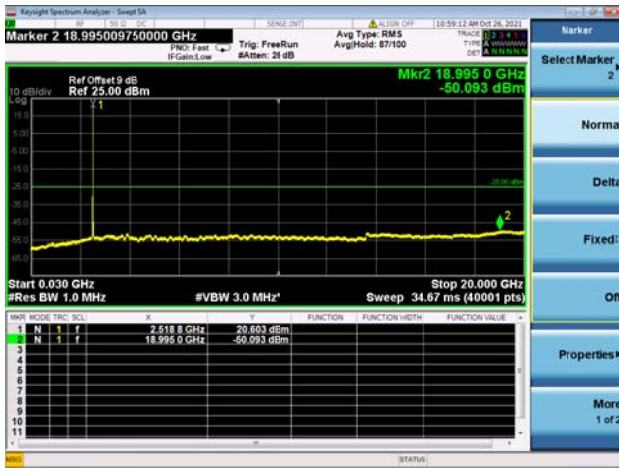

LTE CA_7C CSE

Channel Bandwidth: 20MHz+10MHz

LOW CH/QPSK/1RB0 and 1RB49

LOW CH/QPSK/1RB0 and 1RB49

LOW CH/QPSK/1RB99 and 1RB0

LOW CH/QPSK/1RB99 and 1RB0

LOW CH/QPSK/FULL RB

LOW CH/QPSK/FULL RB