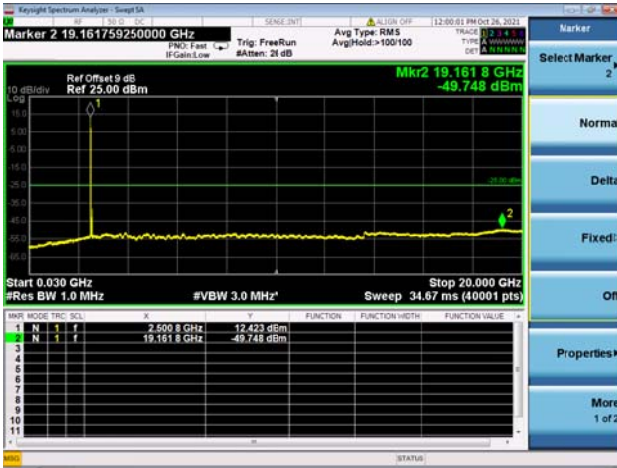

High CH/QPSK/1RB99 and 1RB0

High CH/QPSK/1RB99 and 1RB0

High CH/QPSK/FULL RB

High CH/QPSK/FULL RB

LTE CA_7C CSE

Channel Bandwidth: 20MHz+15MHz

LOW CH/QPSK/1RB0 and 1RB74

LOW CH/QPSK/1RB0 and 1RB74