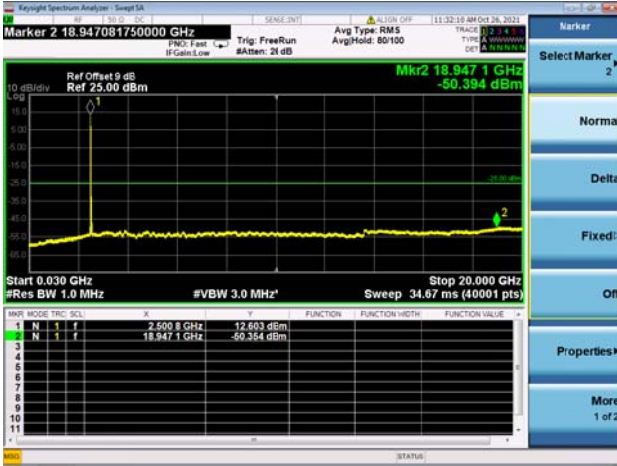

Mid CH/QPSK/FULL RB

Mid CH/QPSK/FULL RB

High CH/QPSK/1RB0 and 1RB49

High CH/QPSK/1RB0 and 1RB49

High CH/QPSK/1RB74 and 1RB0

High CH/QPSK/1RB74 and 1RB0

High CH/QPSK/FULL RB

High CH/QPSK/FULL RB

LTE CA_7C CSE

Channel Bandwidth: 15MHz+15MHz

LOW CH/QPSK/1RB0 and 1RB74

LOW CH/QPSK/1RB0 and 1RB74

LOW CH/QPSK/1RB74 and 1RB0

LOW CH/QPSK/1RB74 and 1RB0

LOW CH/QPSK/FULL RB

LOW CH/QPSK/FULL RB