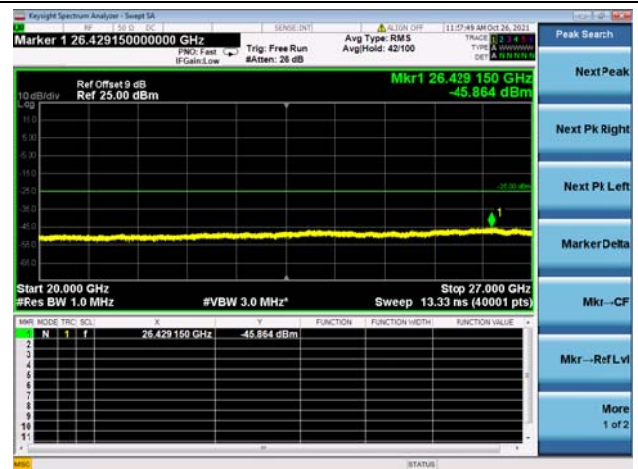

High CH/QPSK/1RB99 and 1RB0

High CH/QPSK/1RB99 and 1RB0

High CH/QPSK/FULL RB

High CH/QPSK/FULL RB

LTE CA_7C CSE

Channel Bandwidth: 20MHz+15MHz

LOW CH/QPSK/1RB0 and 1RB74

LOW CH/QPSK/1RB0 and 1RB74

LOW CH/QPSK/1RB99 and 1RB0

LOW CH/QPSK/1RB99 and 1RB0

LOW CH/QPSK/FULL RB

LOW CH/QPSK/FULL RB

Mid CH/QPSK/1RB0 and 1RB74

Mid CH/QPSK/1RB0 and 1RB74

Mid CH/QPSK/1RB99 and 1RB0

Mid CH/QPSK/1RB99 and 1RB0