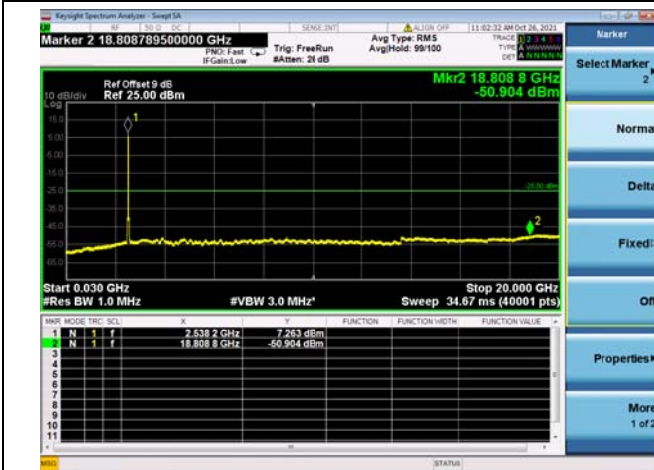

LTE CA_7C CSE

Channel Bandwidth: 20MHz+10MHz

LOW CH/QPSK/1RB0 and 1RB49

LOW CH/QPSK/1RB0 and 1RB49

LOW CH/QPSK/1RB99 and 1RB0

LOW CH/QPSK/1RB99 and 1RB0

LOW CH/QPSK/FULL RB

LOW CH/QPSK/FULL RB

Mid CH/QPSK/1RB0 and 1RB49

Mid CH/QPSK/1RB0 and 1RB49

Mid CH/QPSK/1RB99 and 1RB0

Mid CH/QPSK/1RB99 and 1RB0

Mid CH/QPSK/FULL RB

Mid CH/QPSK/FULL RB

High CH/QPSK/1RB0 and 1RB49

High CH/QPSK/1RB0 and 1RB49

High CH/QPSK/1RB99 and 1RB0

High CH/QPSK/1RB99 and 1RB0

High CH/QPSK/FULL RB

High CH/QPSK/FULL RB

LTE CA_7C CSE

Channel Bandwidth: 20MHz+15MHz

LOW CH/QPSK/1RB0 and 1RB74

LOW CH/QPSK/1RB0 and 1RB74