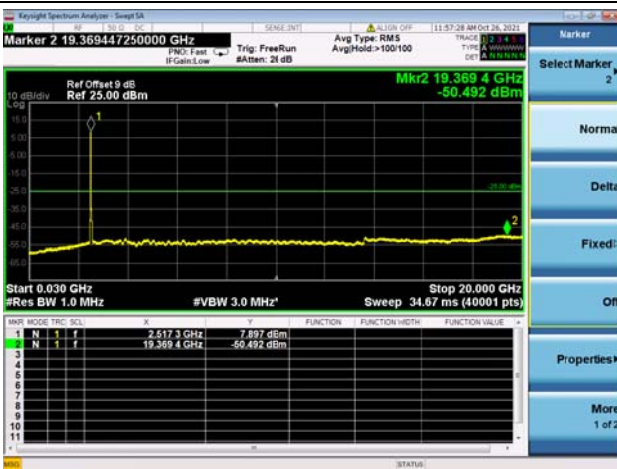

LOW CH/QPSK/FULL RB