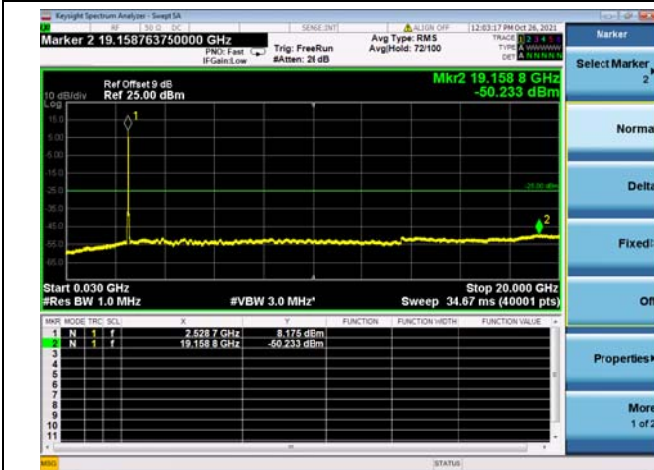

Mid CH/QPSK/FULL RB