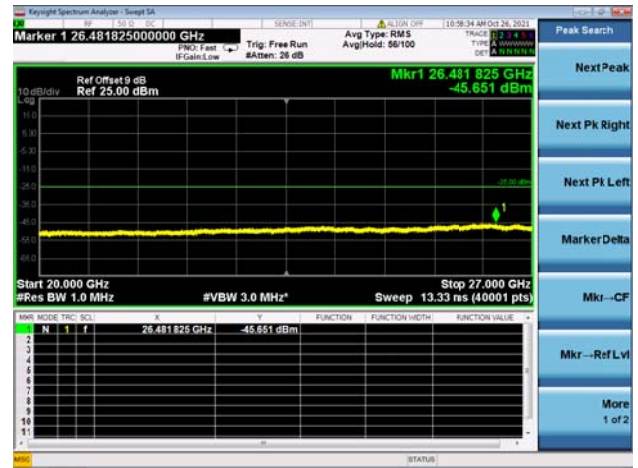

LTE CA_7C CSE

Channel Bandwidth: 20MHz+10MHz

LOW CH/QPSK/1RB0 and 1RB49

LOW CH/QPSK/1RB0 and 1RB49

LOW CH/QPSK/1RB99 and 1RB0

LOW CH/QPSK/1RB99 and 1RB0

LOW CH/QPSK/FULL RB

LOW CH/QPSK/FULL RB

High CH/QPSK/1RB99 and 1RB0

High CH/QPSK/1RB99 and 1RB0

High CH/QPSK/FULL RB

High CH/QPSK/FULL RB

LTE CA_7C CSE

Channel Bandwidth: 20MHz+15MHz

LOW CH/QPSK/1RB0 and 1RB74

LOW CH/QPSK/1RB0 and 1RB74