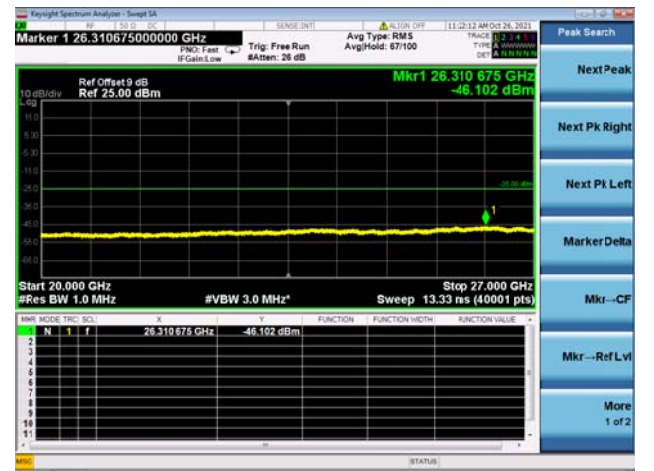

High CH/QPSK/1RB49 and 1RB0

High CH/QPSK/1RB49 and 1RB0

High CH/QPSK/FULL RB

High CH/QPSK/FULL RB

LTE CA_7C CSE

Channel Bandwidth: 15MHz+10MHz

LOW CH/QPSK/1RB0 and 1RB49

LOW CH/QPSK/1RB0 and 1RB49

LOW CH/QPSK/1RB74 and 1RB0

LOW CH/QPSK/1RB74 and 1RB0

LOW CH/QPSK/FULL RB

LOW CH/QPSK/FULL RB

Mid CH/QPSK/1RB0 and 1RB49

Mid CH/QPSK/1RB0 and 1RB49

Mid CH/QPSK/1RB74 and 1RB0

Mid CH/QPSK/1RB74 and 1RB0

LTE CA_7C CSE

Channel Bandwidth: 15MHz+15MHz

LOW CH/QPSK/1RB0 and 1RB74

LOW CH/QPSK/1RB0 and 1RB74

LOW CH/QPSK/1RB74 and 1RB0

LOW CH/QPSK/1RB74 and 1RB0

LOW CH/QPSK/FULL RB

LOW CH/QPSK/FULL RB