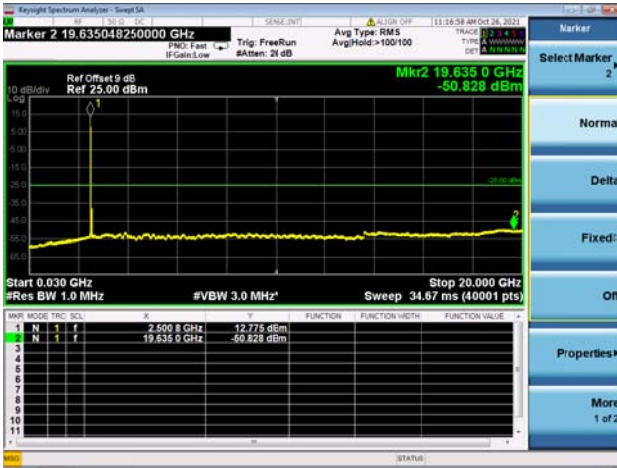

High CH/QPSK/1RB49 and 1RB0

High CH/QPSK/1RB49 and 1RB0

High CH/QPSK/FULL RB

High CH/QPSK/FULL RB

LTE CA_7C CSE

Channel Bandwidth: 15MHz+10MHz

LOW CH/QPSK/1RB0 and 1RB49

LOW CH/QPSK/1RB0 and 1RB49