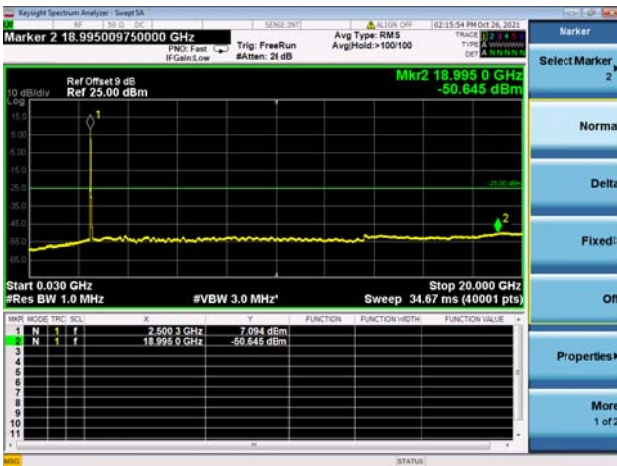

LOW CH/QPSK/FULL RB