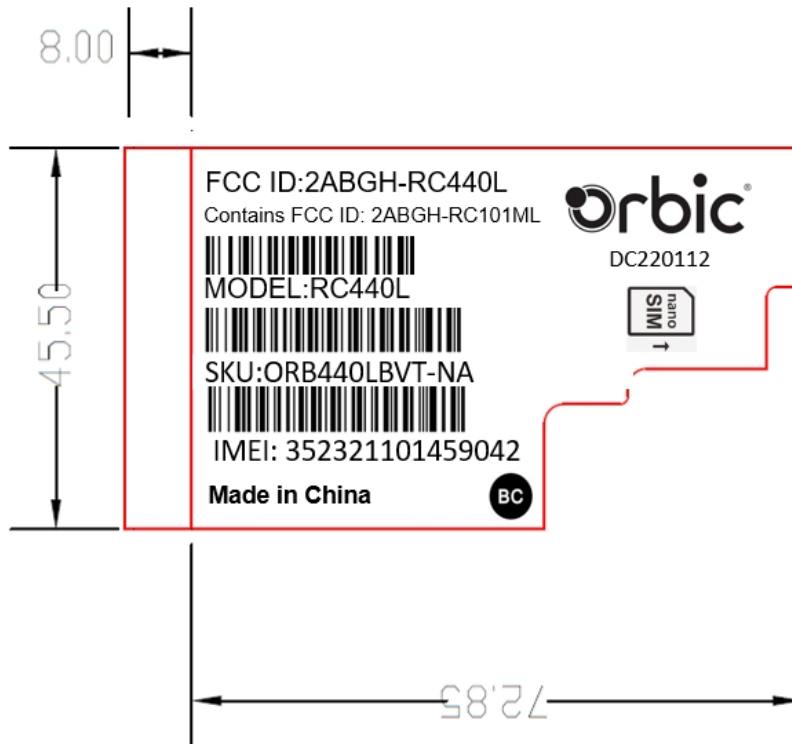

# FCC ID: 2ABGH-RC440L

## 1. Label

## 2. Label Location