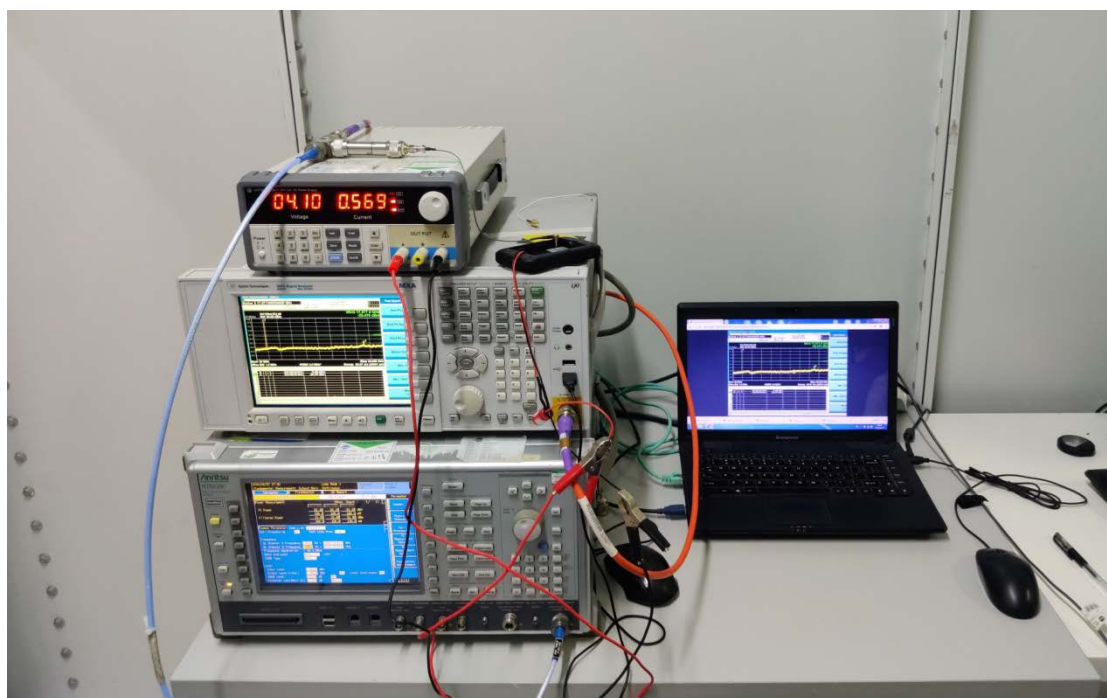

FCC ID:2ABGH-RC400LX

IC:20994-RC400LX

## Test Setup Photos

### 1. RF measurement setup

(WCDMA&LTE)

### 2. Radiated Spurious Emission(30MHz-1GHz)