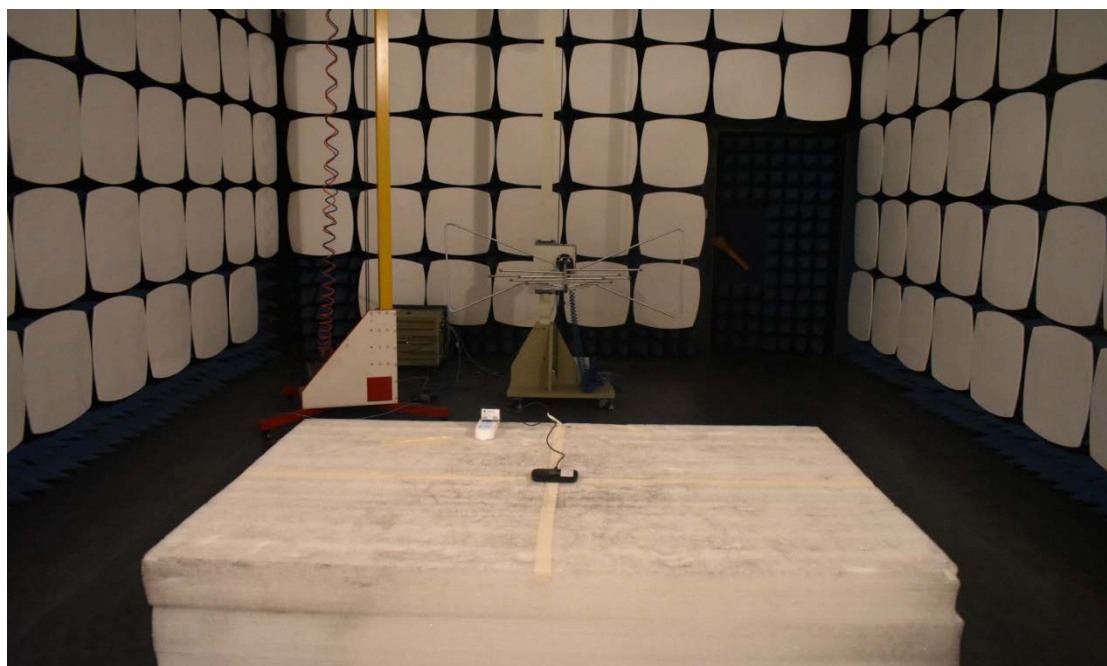

## Test Setup Photos

### 1. RF measurement setup

(WCDMA&LTE)

### 2. Radiated Spurious Emission(30MHz-1GHz)