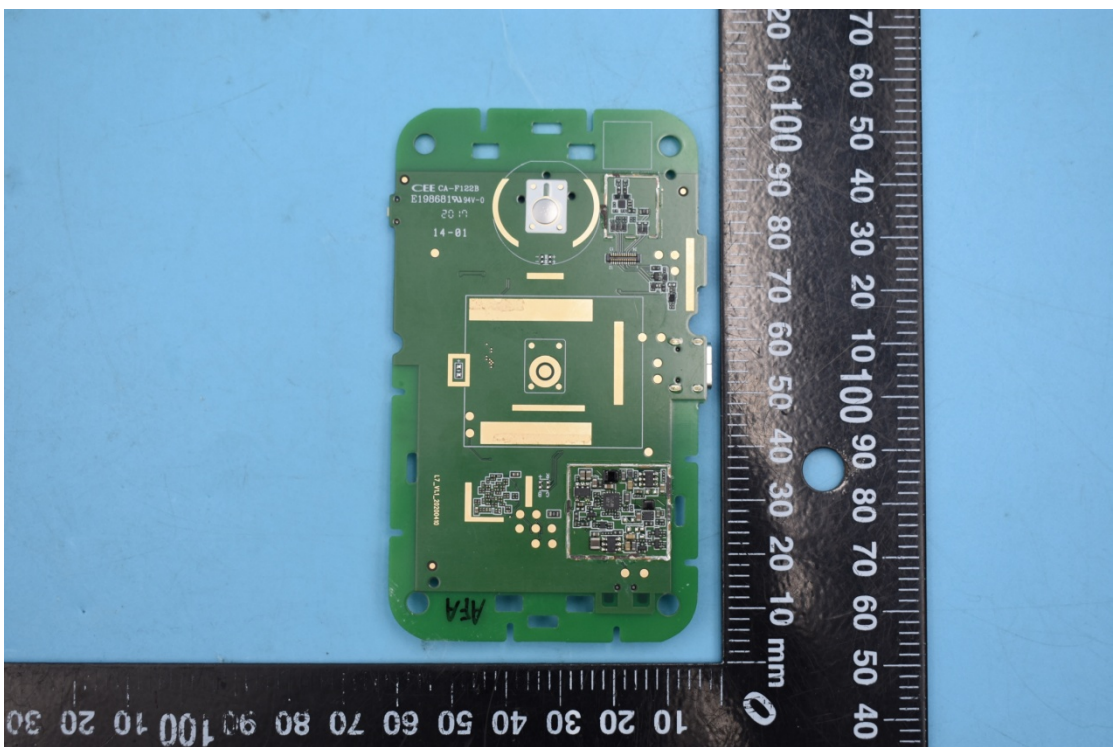

FCC ID:2ABGH-RC400L

Internal Photos

1. EUT uncover view

2. Antenna view