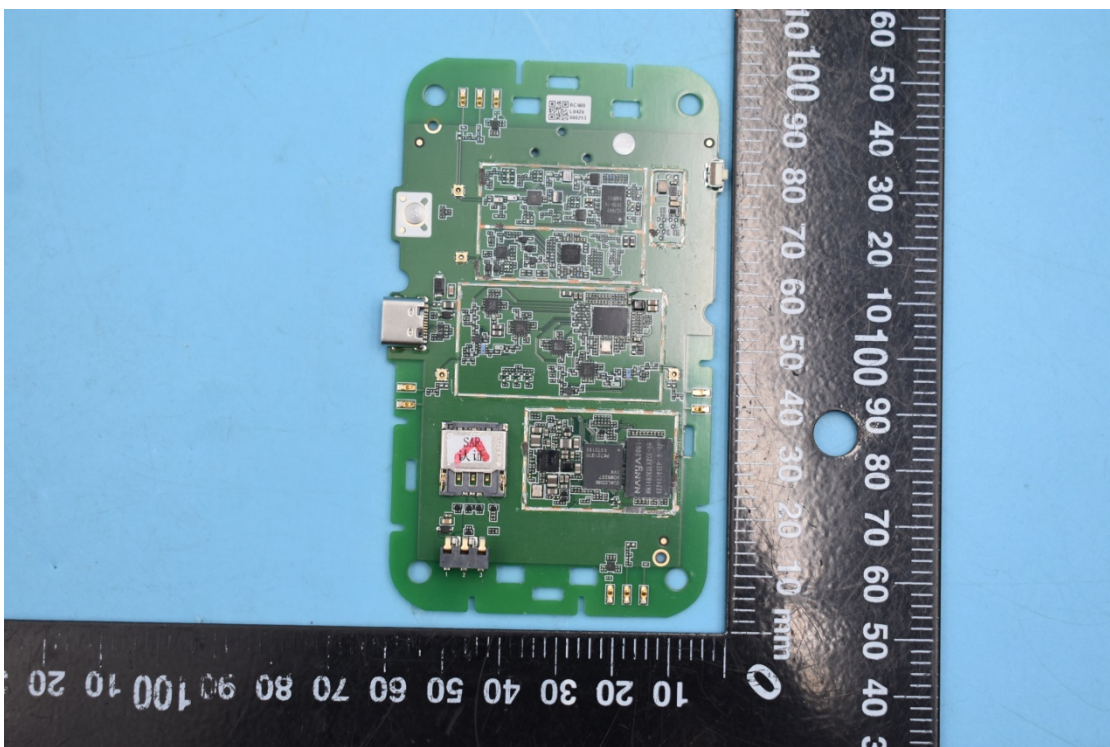

FCC ID:2ABGH-RC400L

Internal Photos

1. EUT uncover view

2. Antenna view