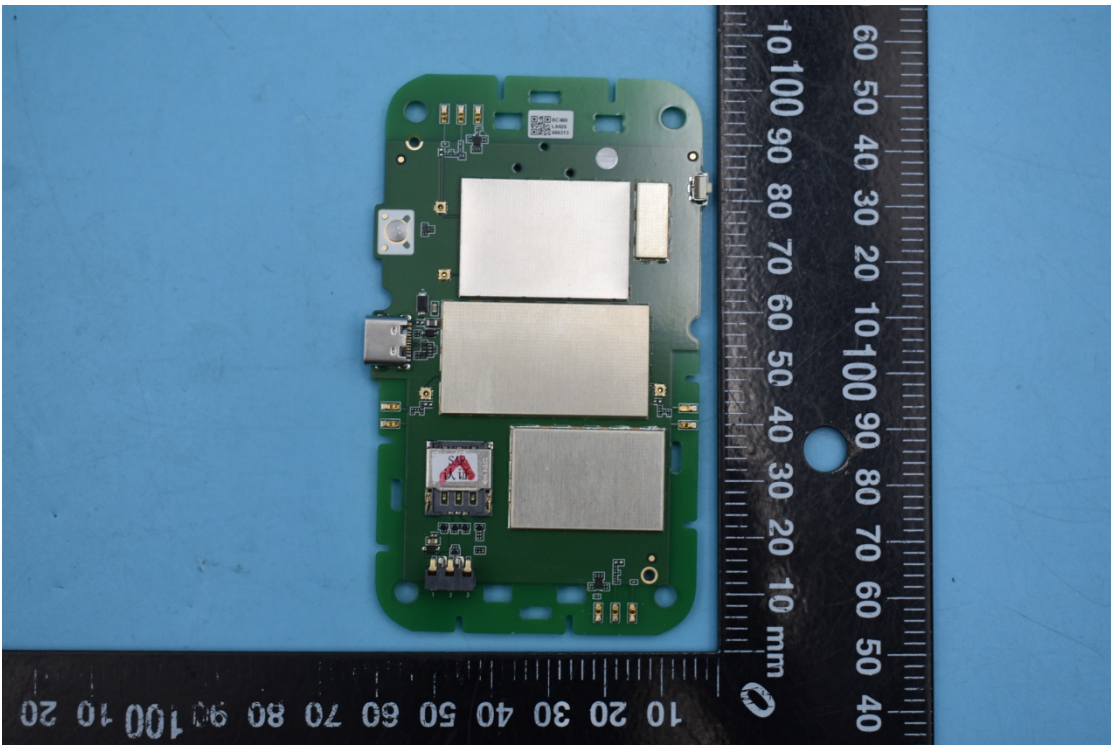

FCC ID:2ABGH-RC400L

Internal Photos

1. EUT uncover view

2. Antenna view