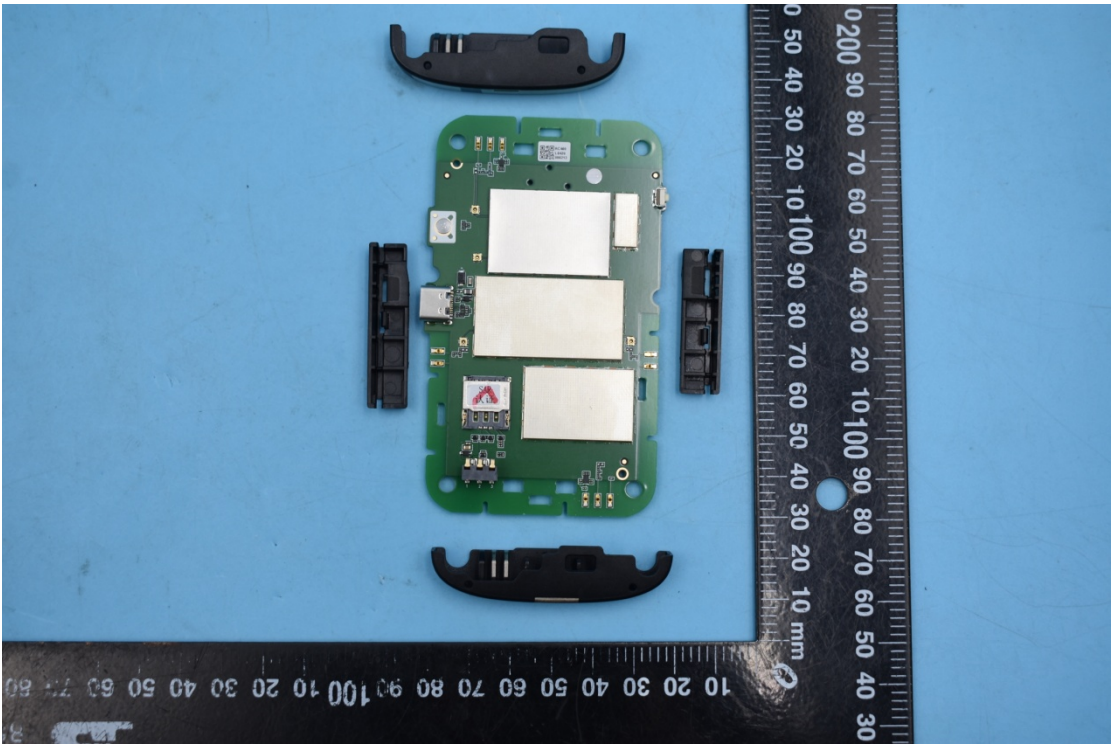

FCC ID:2ABGH-RC400L

Internal Photos

1. EUT uncover view

2. Antenna view