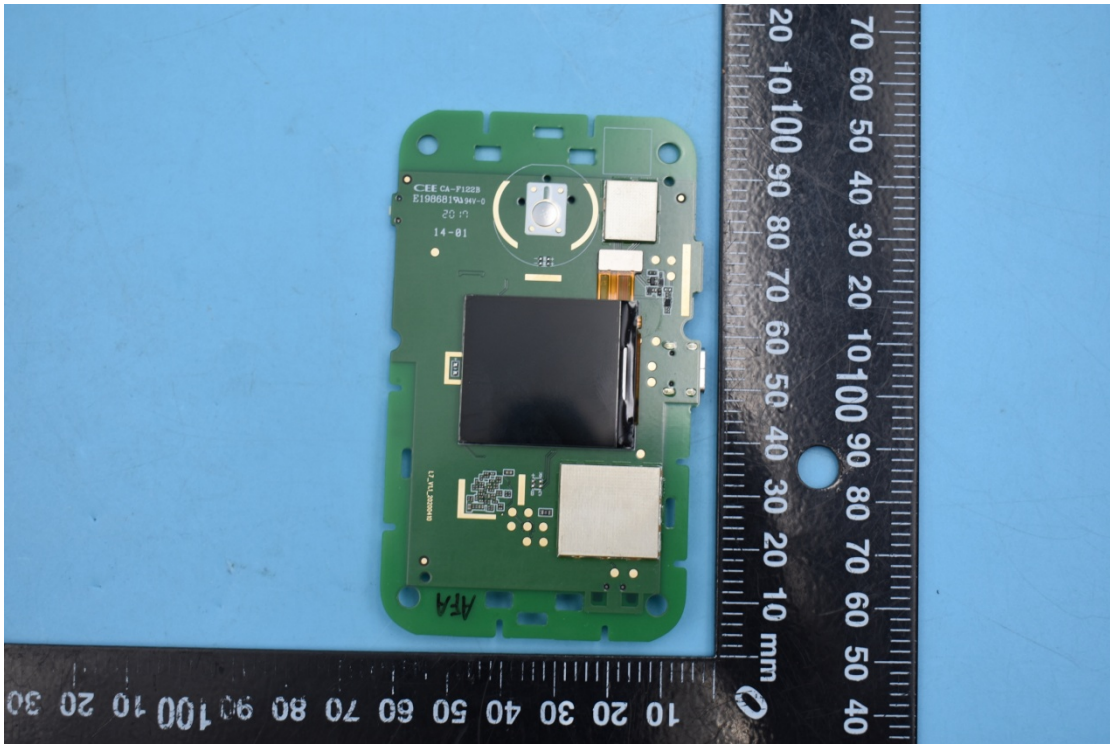

FCC ID:2ABGH-RC400L

Internal Photos

1. EUT uncover view

2. Antenna view