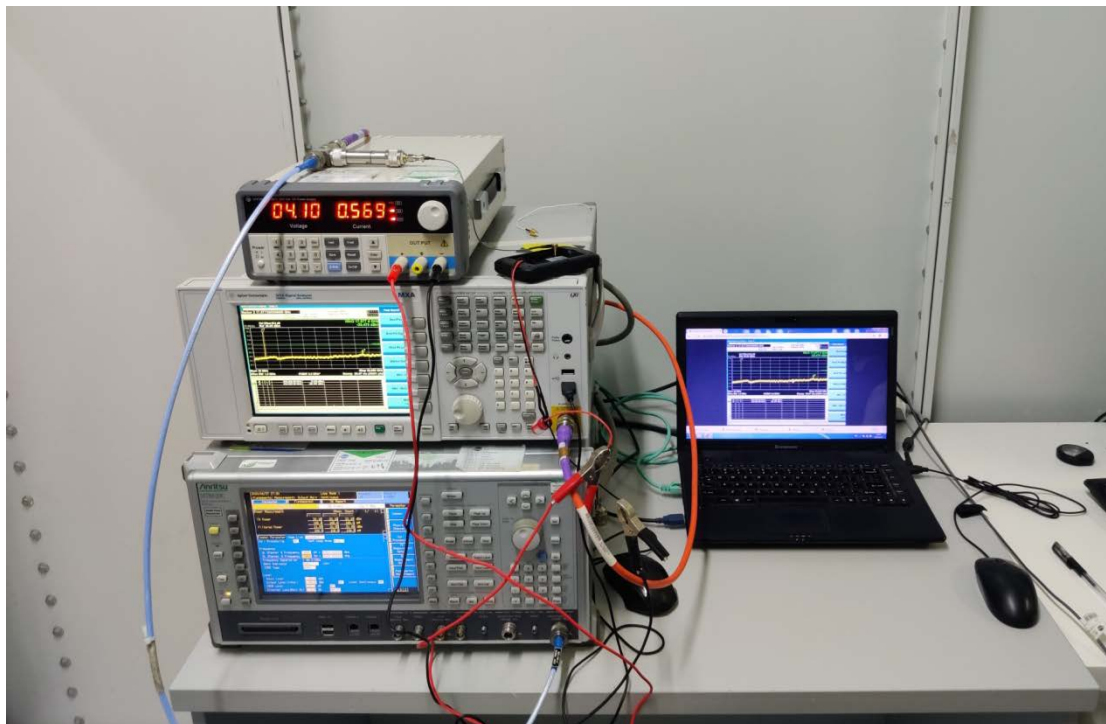

FCC ID:2ABGH-RC400L

Test Setup Photos

1. RF measurement setup

(WCDMA<E)

2. Radiated Spurious Emission(30MHz-1GHz)

3. Radiated Spurious Emission(above 1GHz)