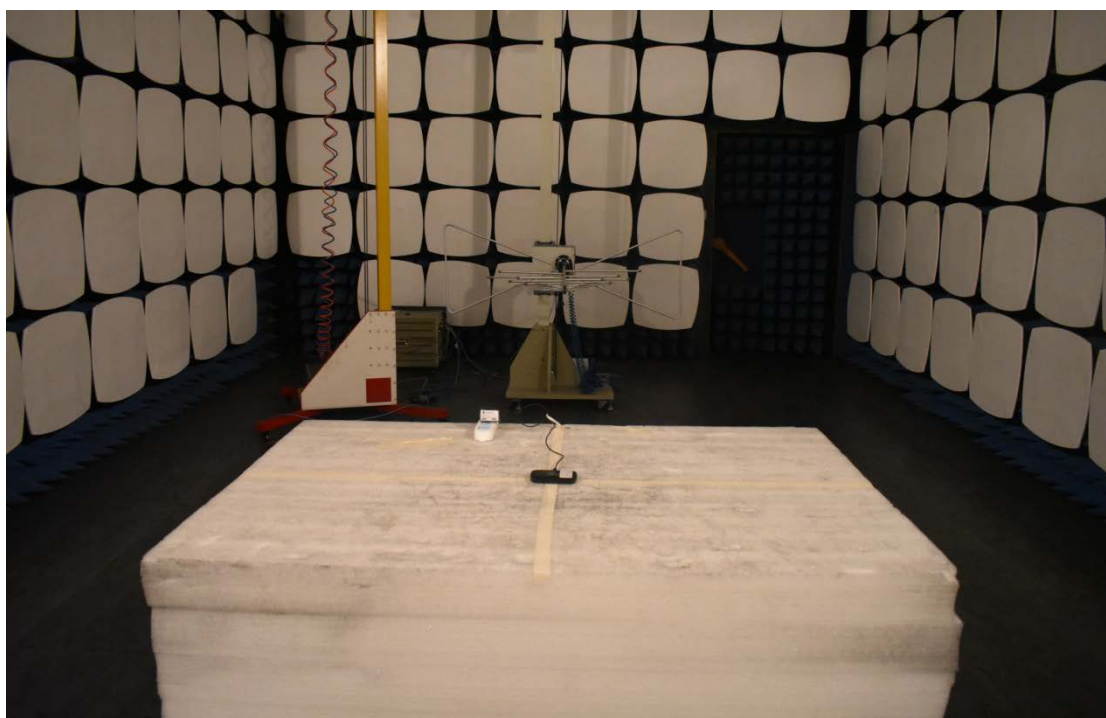

FCC ID:2ABGH-RC400L

Test Setup Photos

1. RF measurement setup

(WCDMA<E)

2. Radiated Spurious Emission(30MHz-1GHz)

3. Radiated Spurious Emission(above 1GHz)