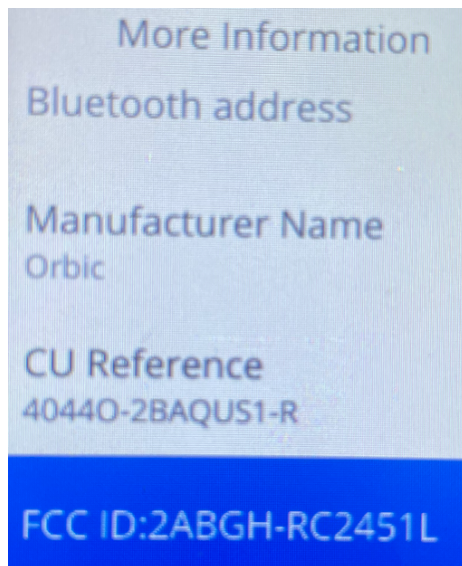

1. It is an E-Label.

2. Label Location, Settings -> Device Information ->More Information