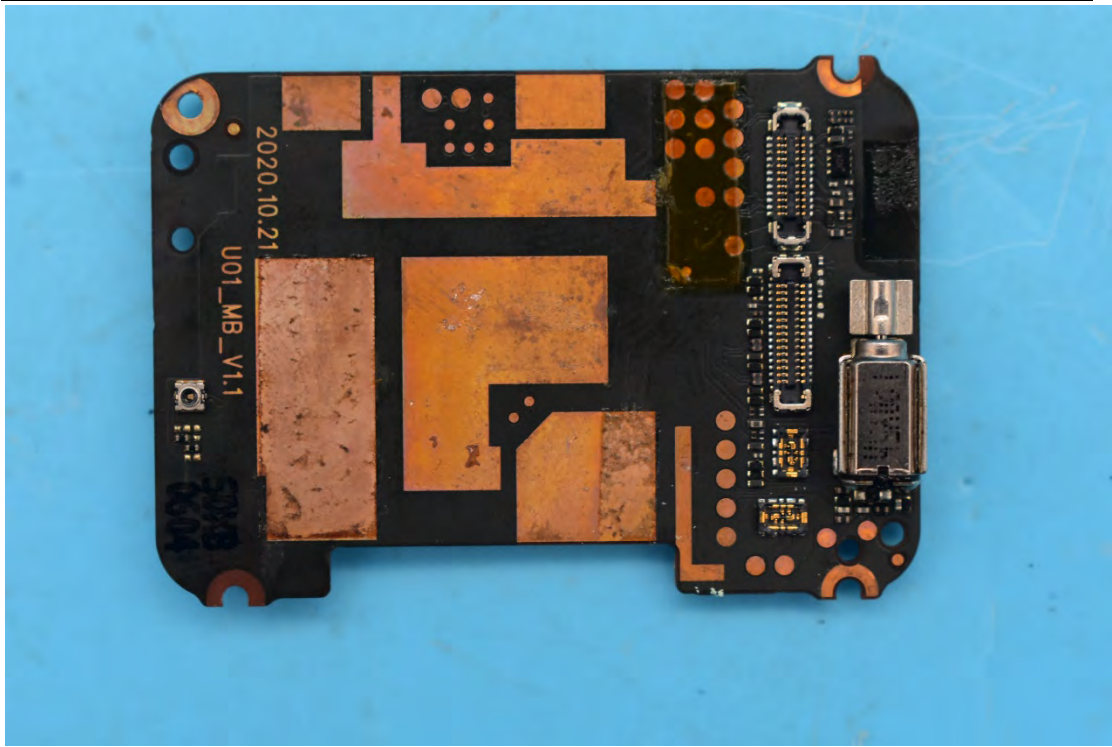

FCC ID:2ABGH-RC178LWRT

Internal Photos

1. EUT uncover view

2. Antenna view