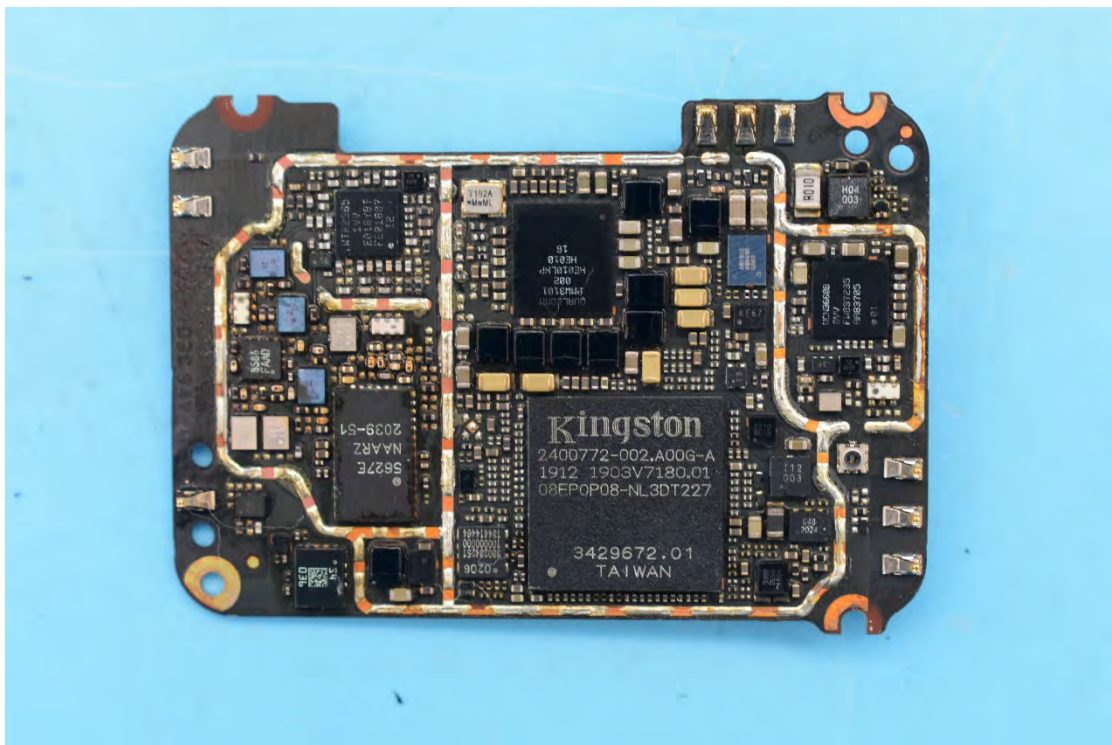

FCC ID:2ABGH-RC178LWRT

Internal Photos

1. EUT uncover view

2. Antenna view