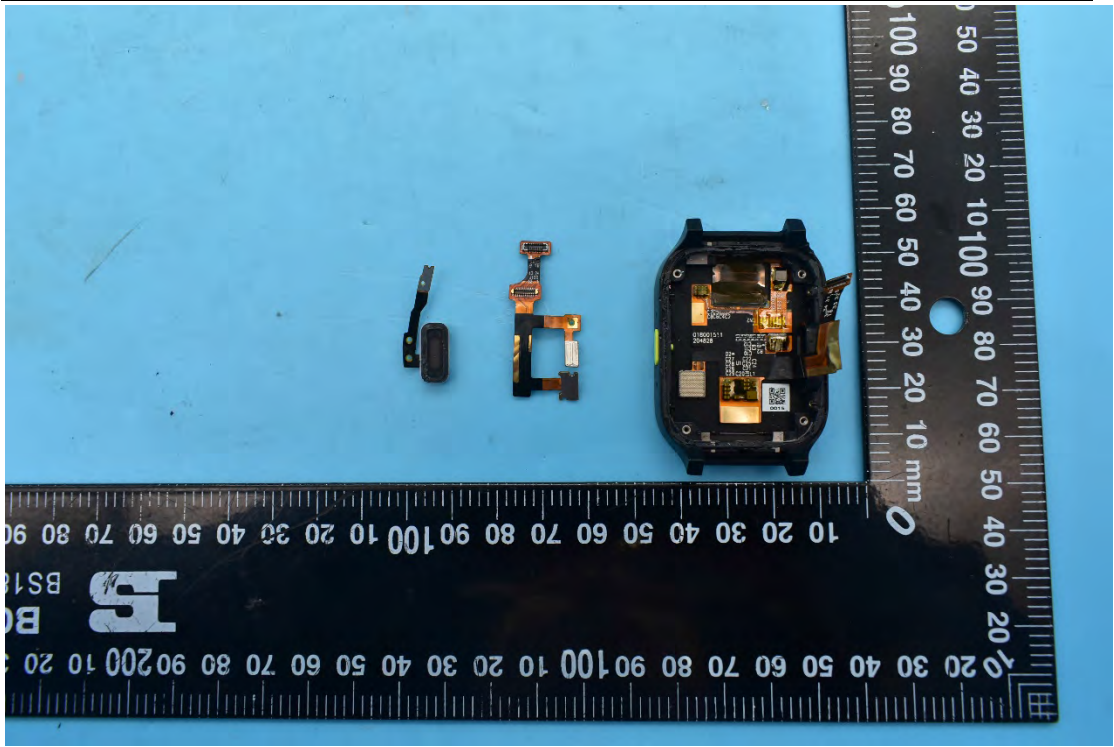

FCC ID:2ABGH-RC178LWRT

Internal Photos

1. EUT uncover view

2. Antenna view