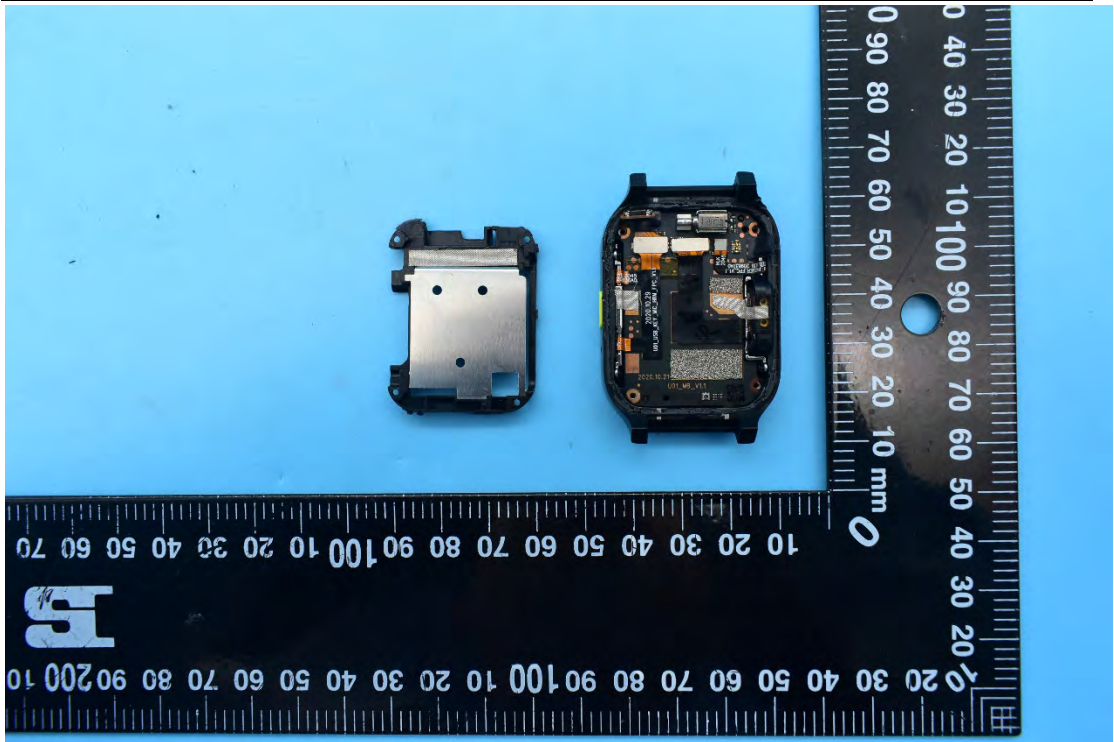

FCC ID:2ABGH-RC178LWRT

Internal Photos

1. EUT uncover view

2. Antenna view