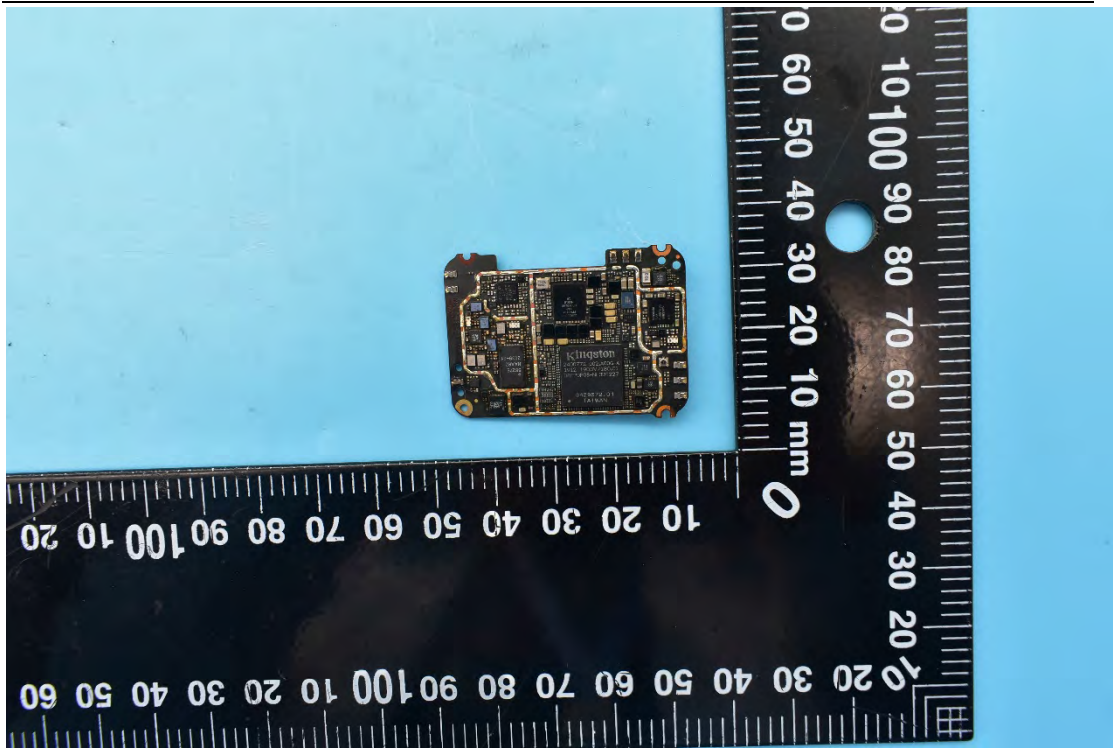

FCC ID:2ABGH-RC178LWRT

Internal Photos

1. EUT uncover view

2. Antenna view