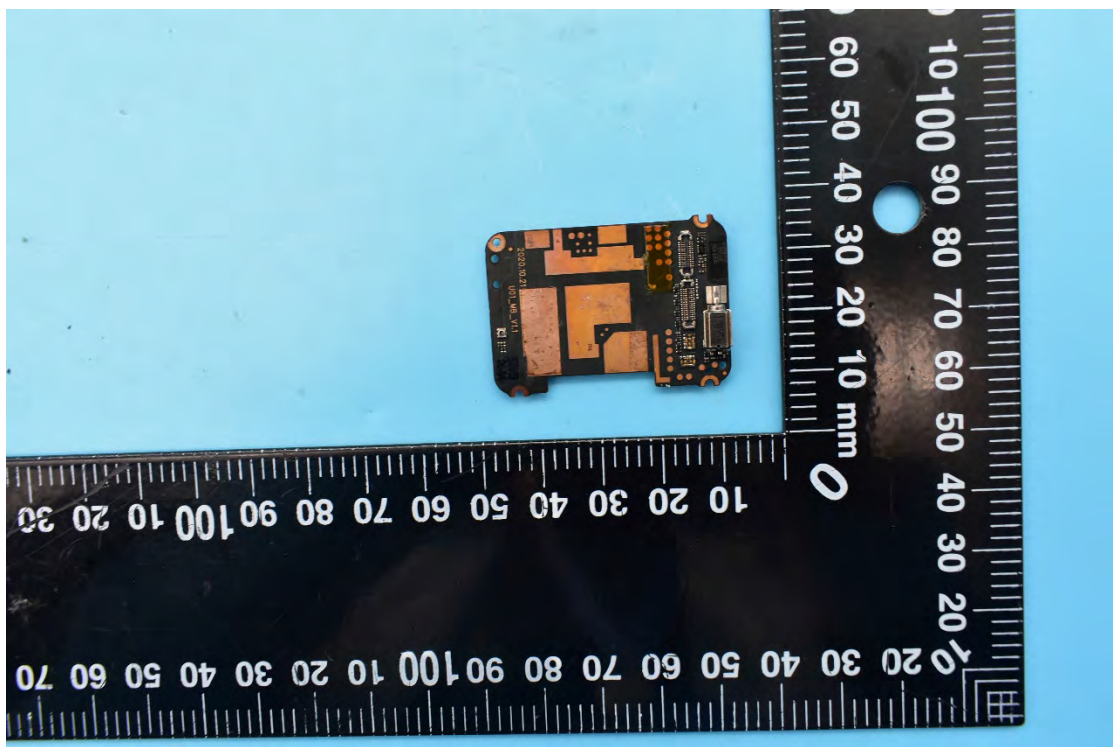

FCC ID:2ABGH-RC178LWRT

Internal Photos

1. EUT uncover view

2. Antenna view