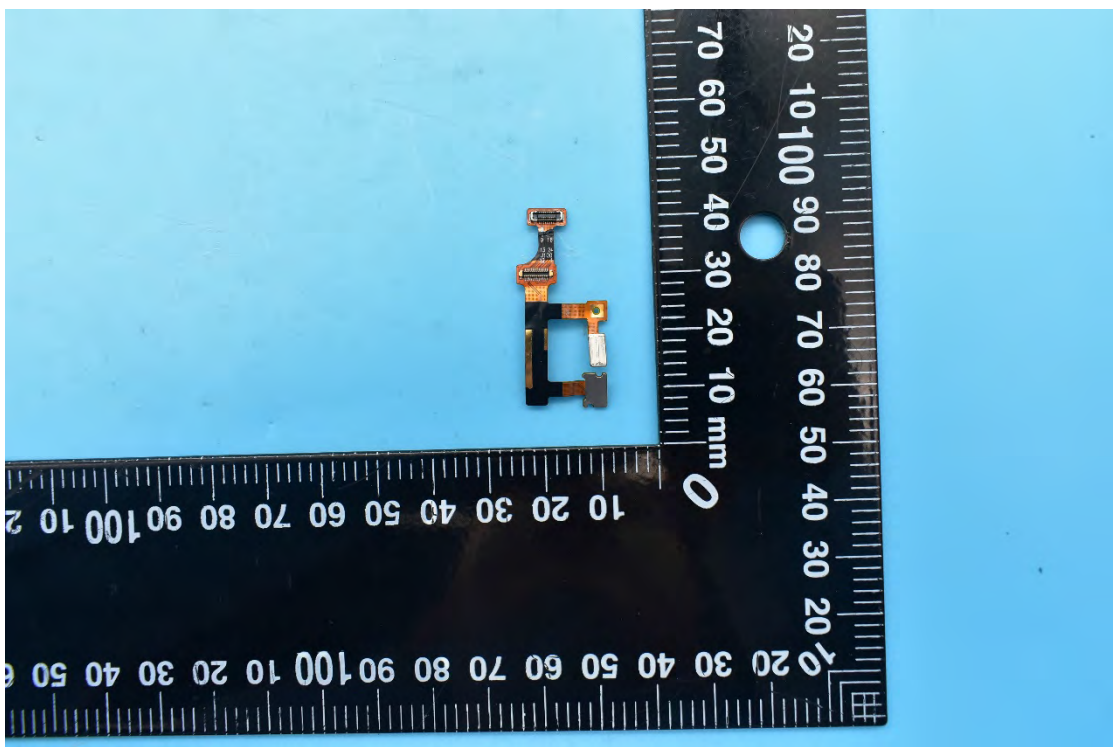

FCC ID:2ABGH-RC178LWRT

Internal Photos

1. EUT uncover view

2. Antenna view