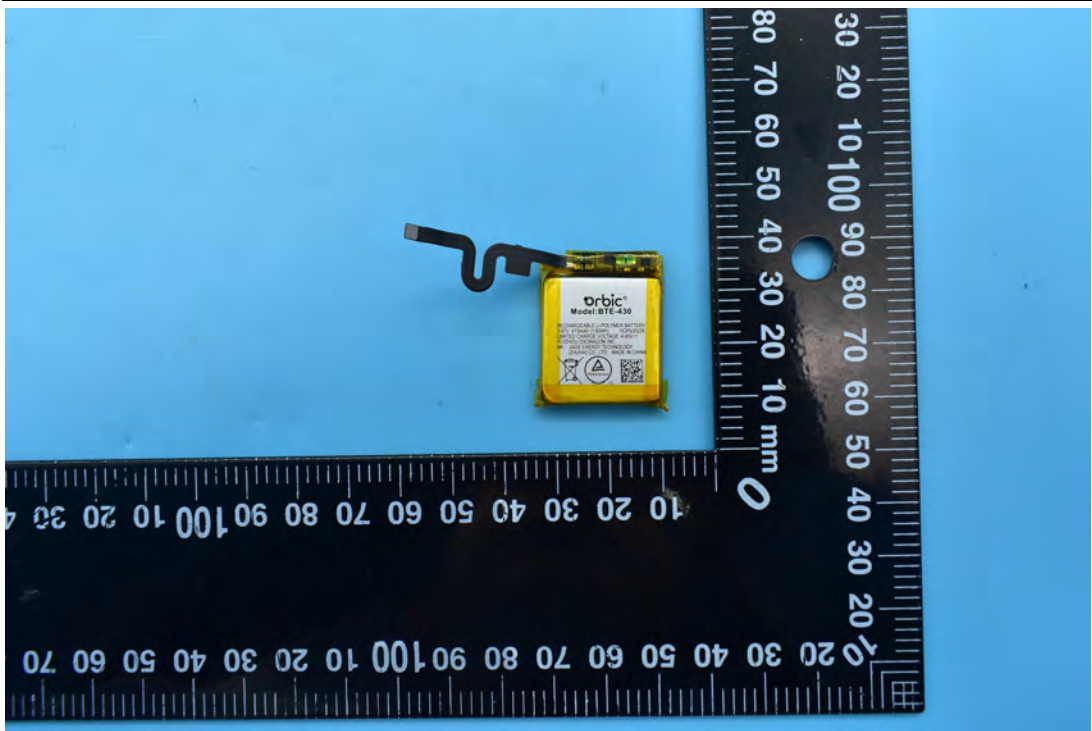

FCC ID:2ABGH-RC178LWRT

Internal Photos

1. EUT uncover view

2. Antenna view