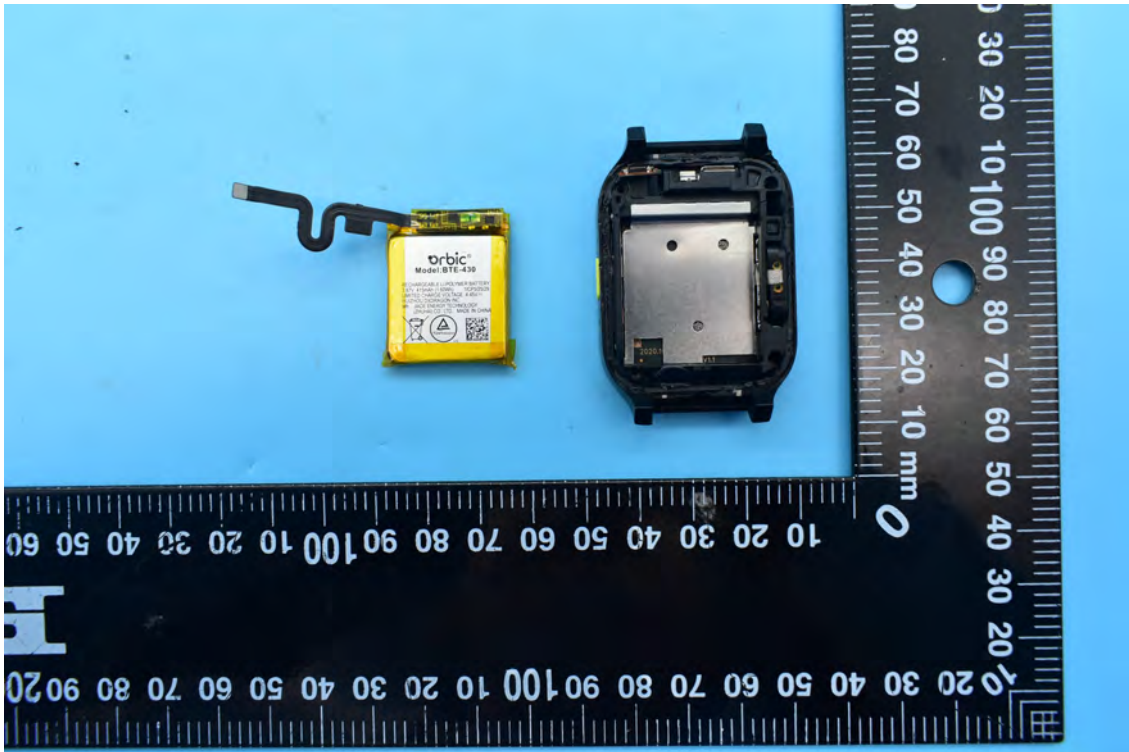

FCC ID:2ABGH-RC178LWRT

Internal Photos

1. EUT uncover view

2. Antenna view