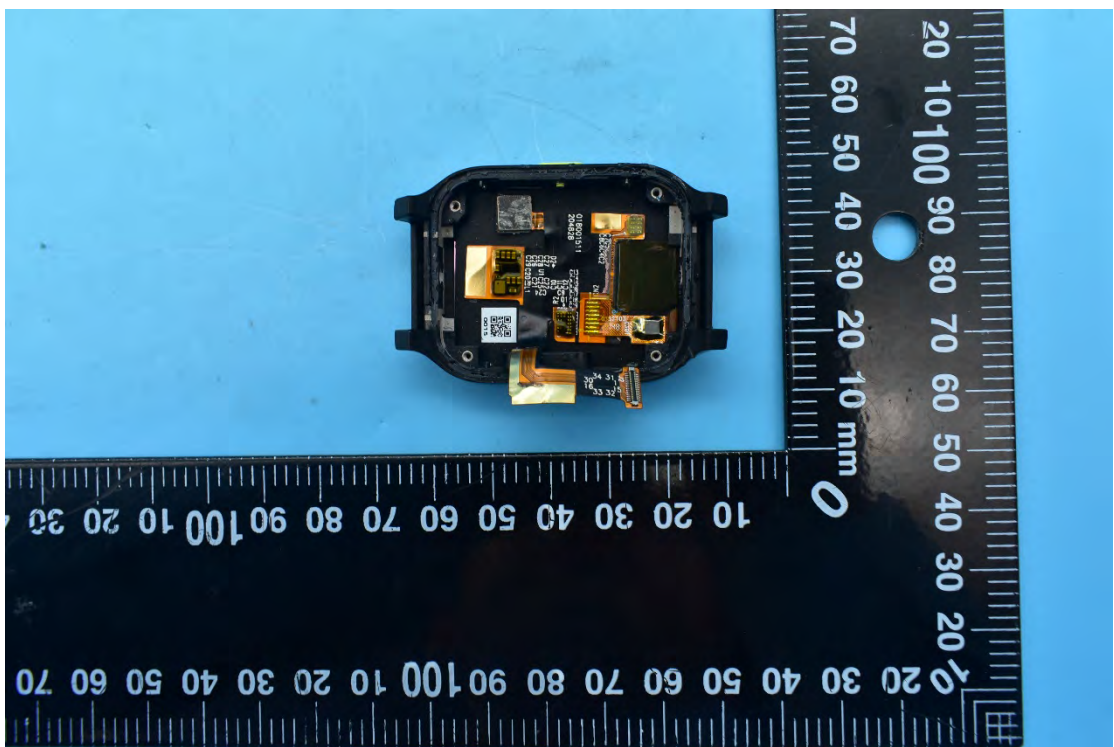

FCC ID:2ABGH-RC178LWRT

Internal Photos

1. EUT uncover view

2. Antenna view