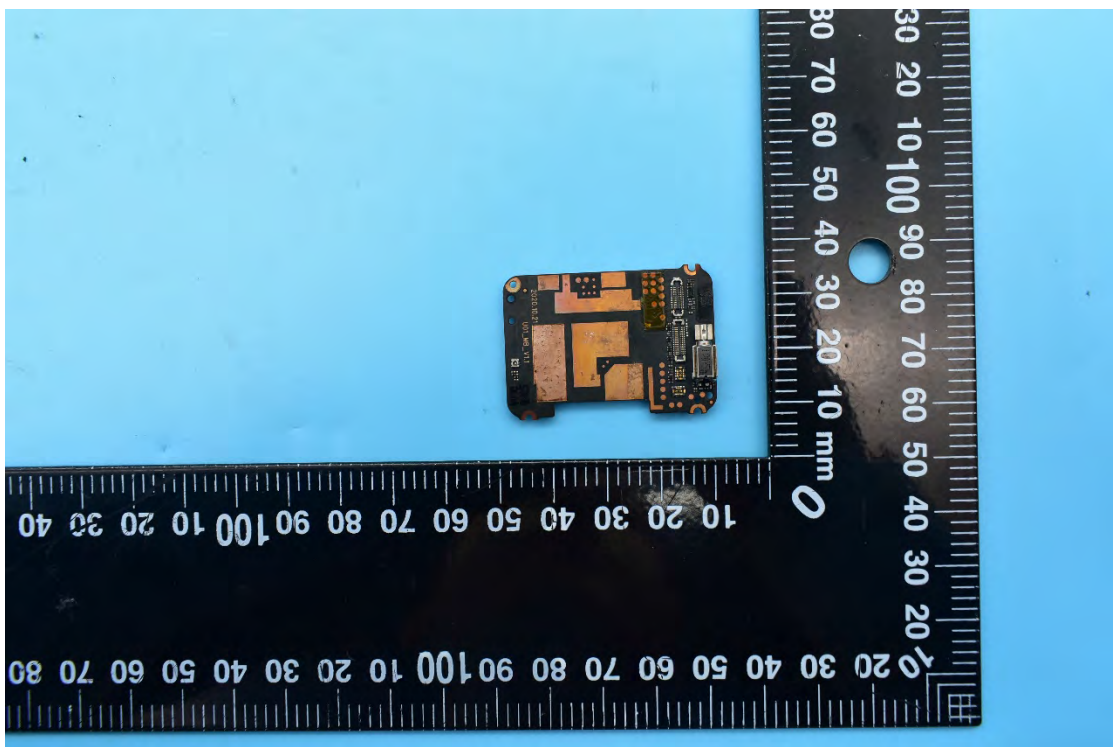

FCC ID:2ABGH-RC178LWRT

Internal Photos

1. EUT uncover view

2. Antenna view