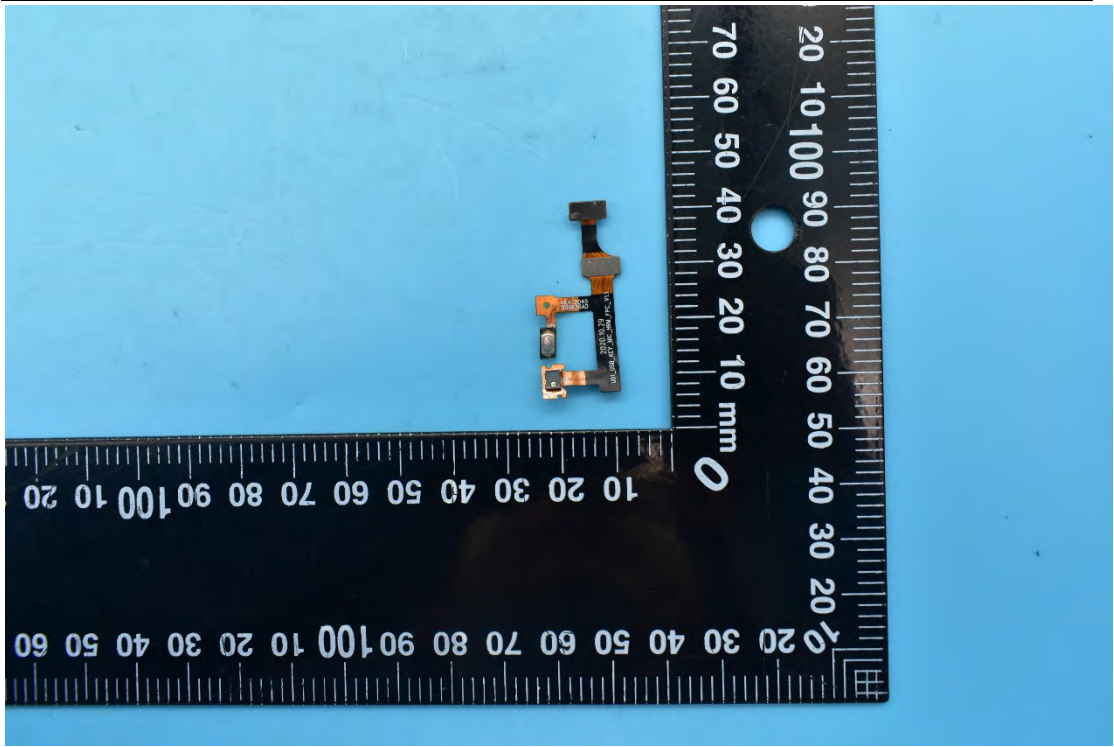

FCC ID:2ABGH-RC178LWRT

Internal Photos

1. EUT uncover view

2. Antenna view