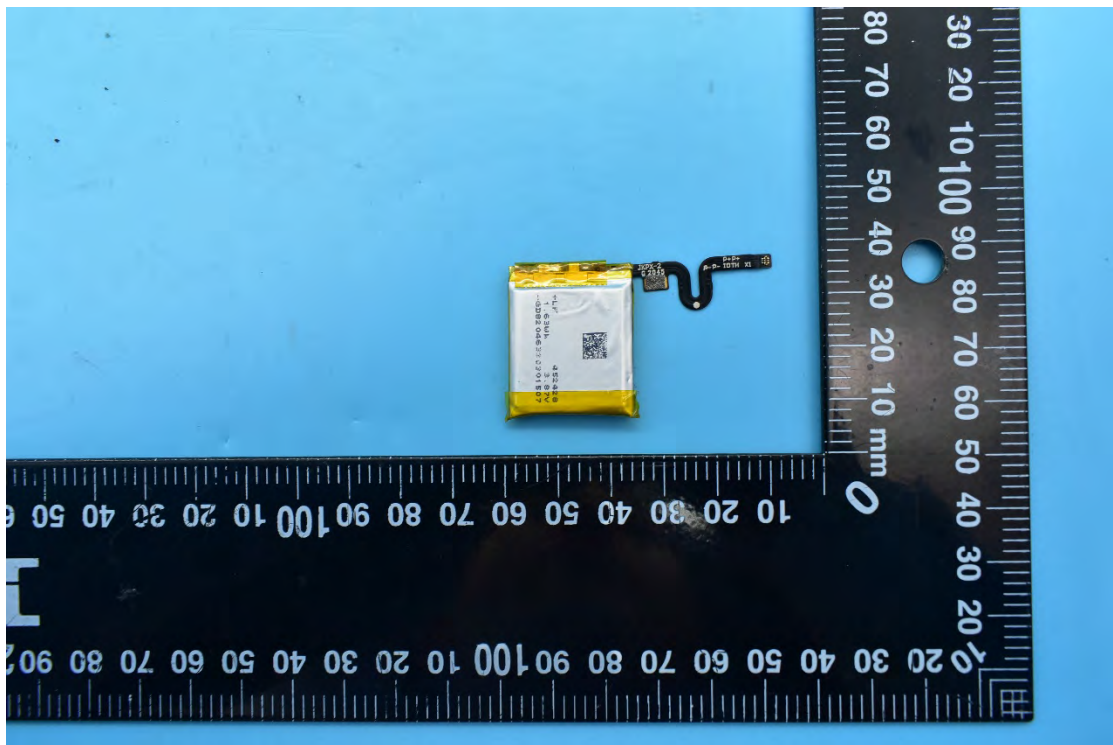

FCC ID:2ABGH-RC178LWRT

Internal Photos

1. EUT uncover view

2. Antenna view