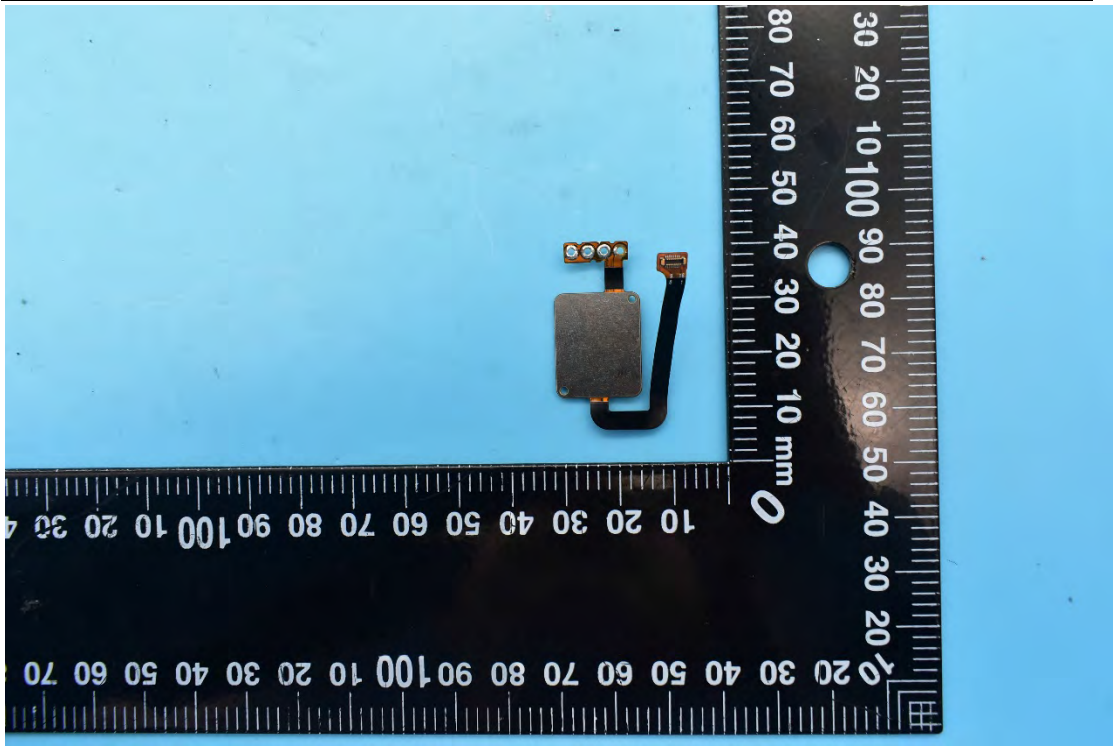

FCC ID:2ABGH-RC178LWRT

Internal Photos

1. EUT uncover view

2. Antenna view