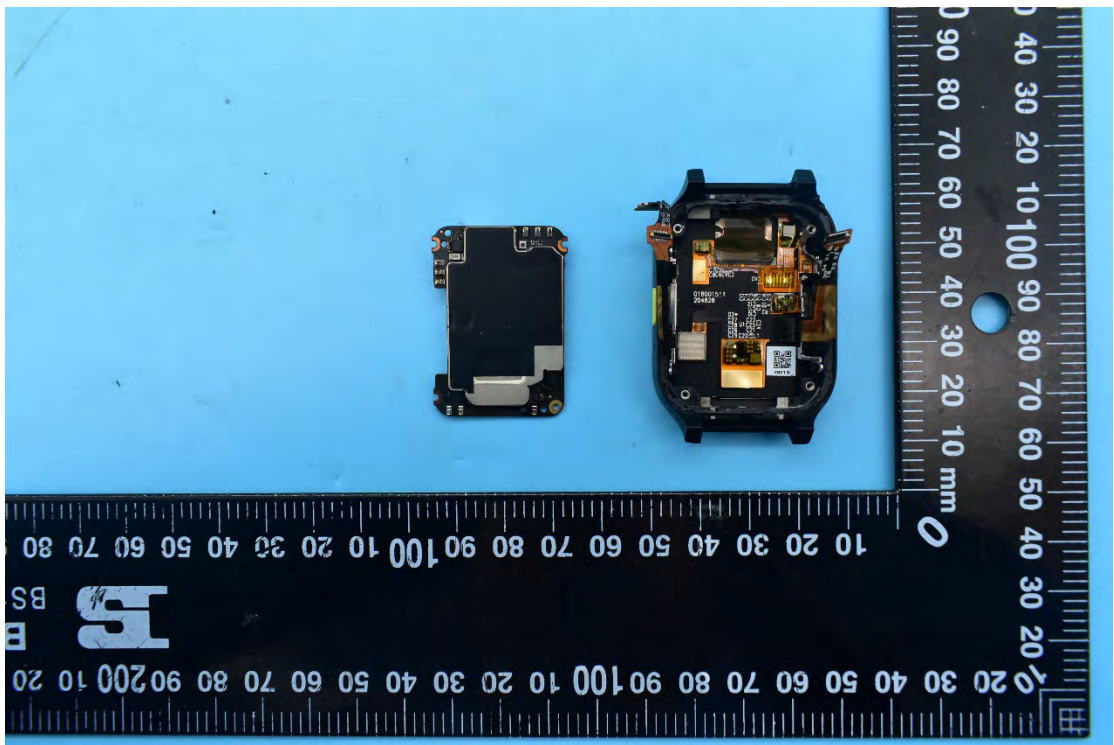

FCC ID:2ABGH-RC178LWRT

Internal Photos

1. EUT uncover view

2. Antenna view