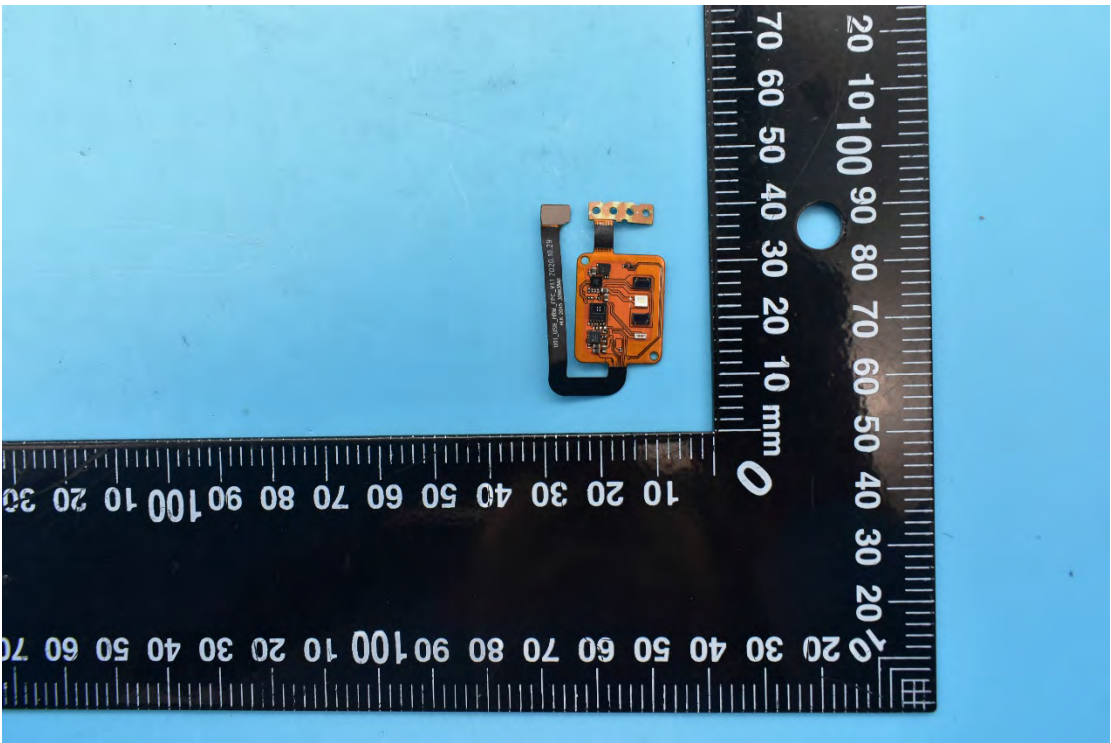

FCC ID:2ABGH-RC178LWRT

Internal Photos

1. EUT uncover view

2. Antenna view