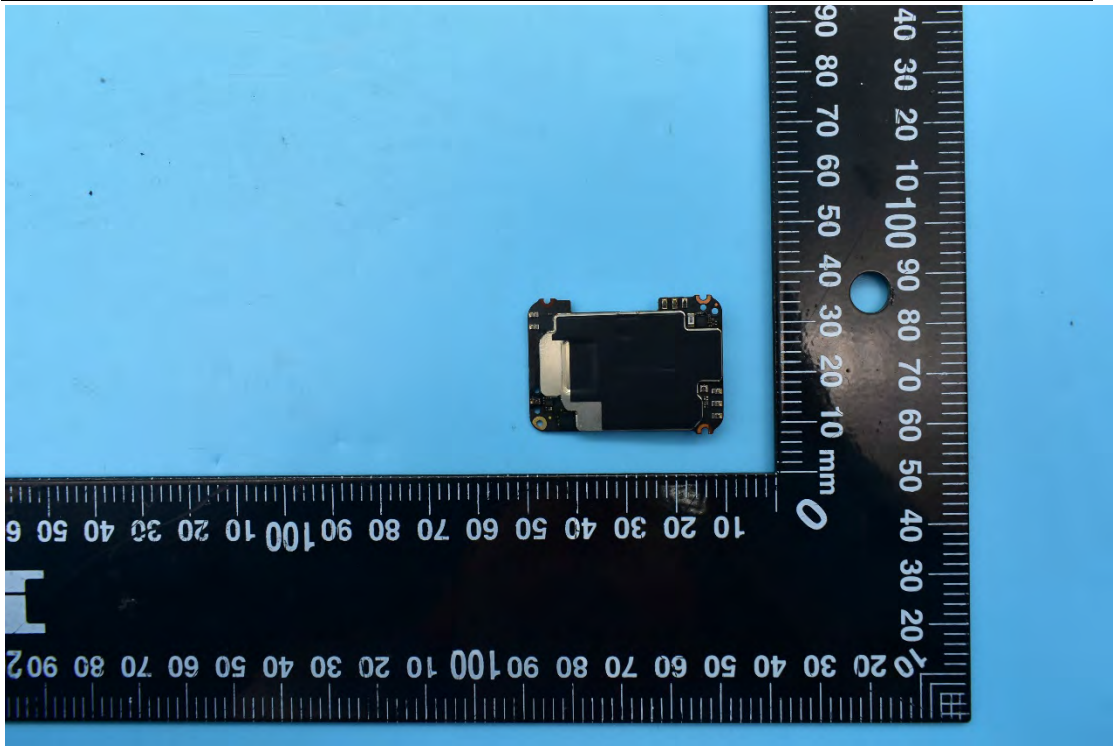

FCC ID:2ABGH-RC178LWRT

Internal Photos

1. EUT uncover view

2. Antenna view