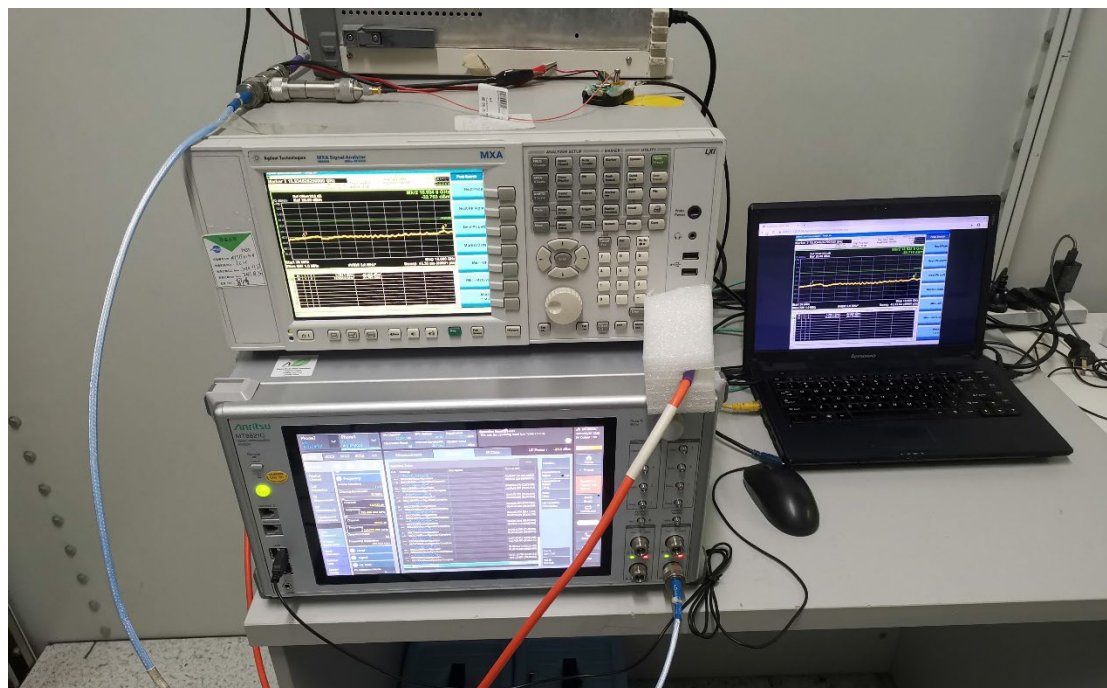

FCC ID:2ABGH-RC178LWRT

Test Setup Photos

1. RF measurement setup

(WCDMA<E)

2. Radiated Spurious Emission(30MHz-1GHz)

3. Radiated Spurious Emission(above 1GHz)