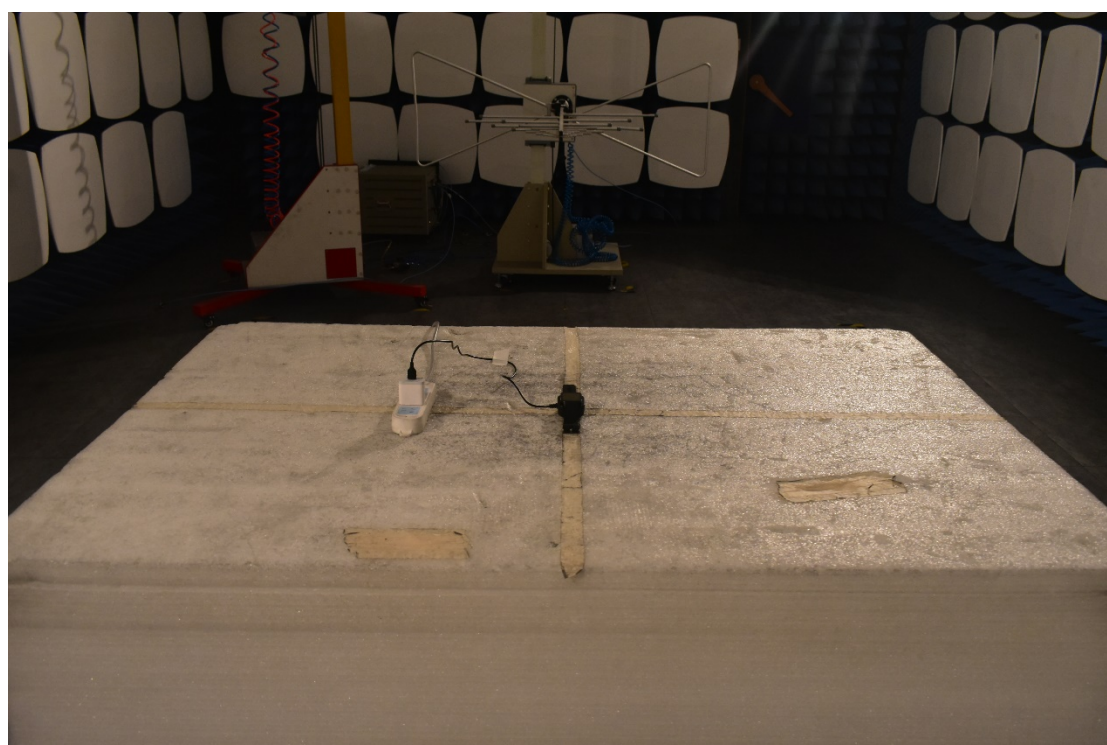

FCC ID:2ABGH-RC178LWRT

Test Setup Photos

1. RF measurement setup

(WCDMA<E)

2. Radiated Spurious Emission(30MHz-1GHz)

3. Radiated Spurious Emission(above 1GHz)