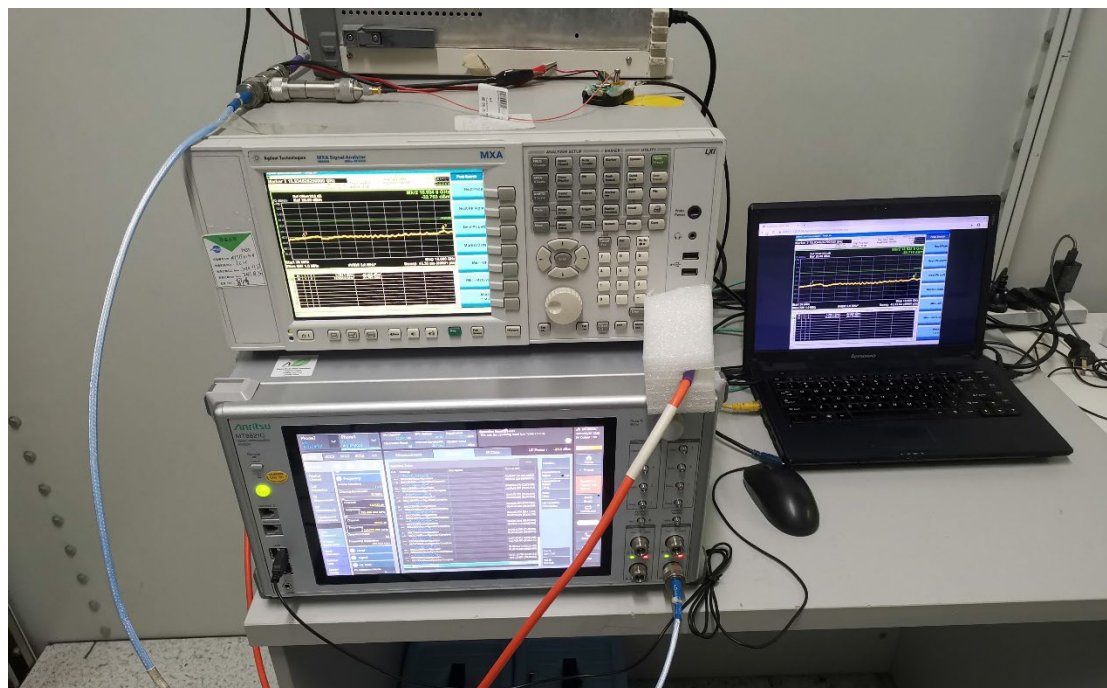

FCC ID:2ABGH-RC178LW

Test Setup Photos

1. RF measurement setup

(WCDMA<E)

2. Radiated Spurious Emission(30MHz-1GHz)

3. Radiated Spurious Emission(above 1GHz)