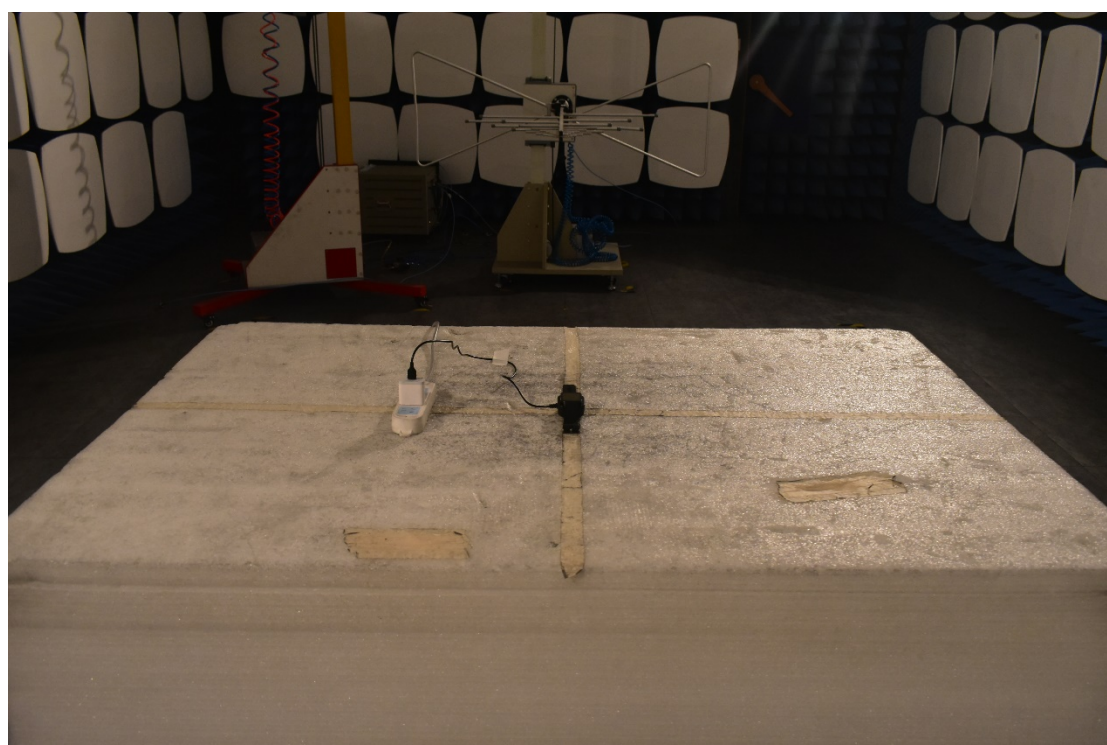

FCC ID:2ABGH-RC178LW

Test Setup Photos

1. RF measurement setup

(WCDMA<E)

2. Radiated Spurious Emission(30MHz-1GHz)

3. Radiated Spurious Emission(above 1GHz)