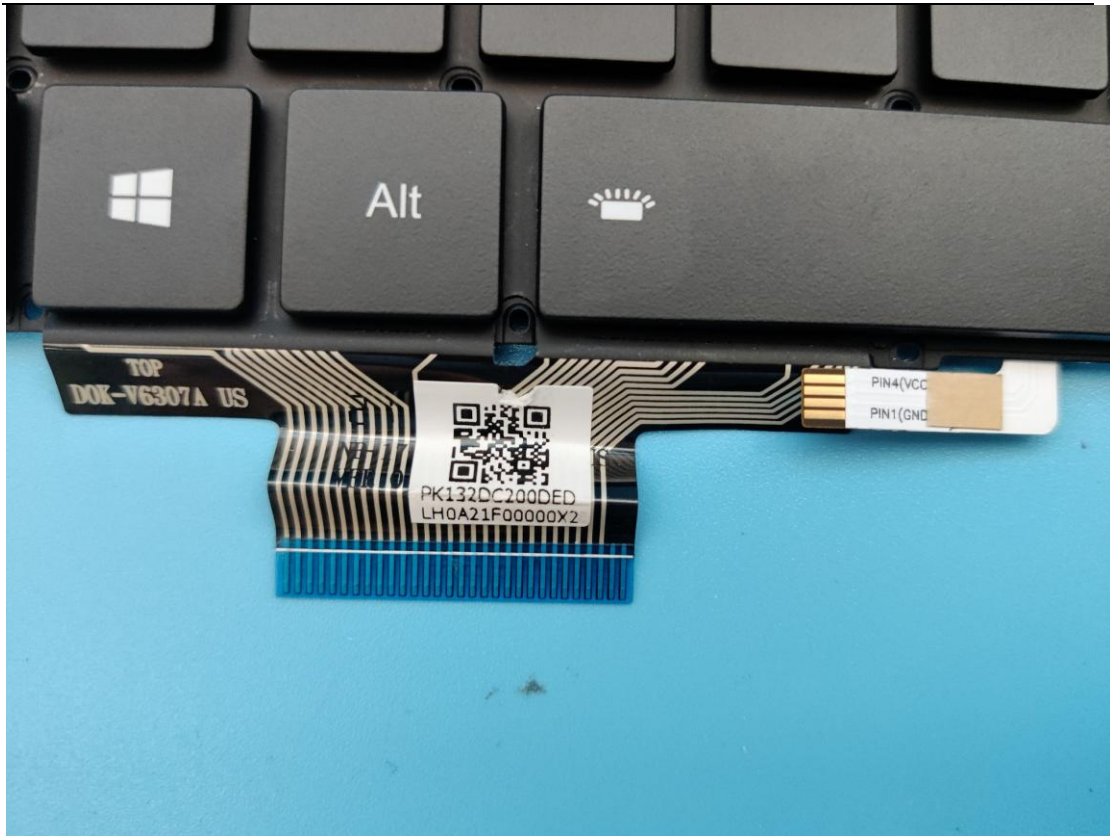

# FCC ID:2ABGH-RC141TLWF

## Internal Photos

### 1. EUT uncover view

## 2. Antenna view