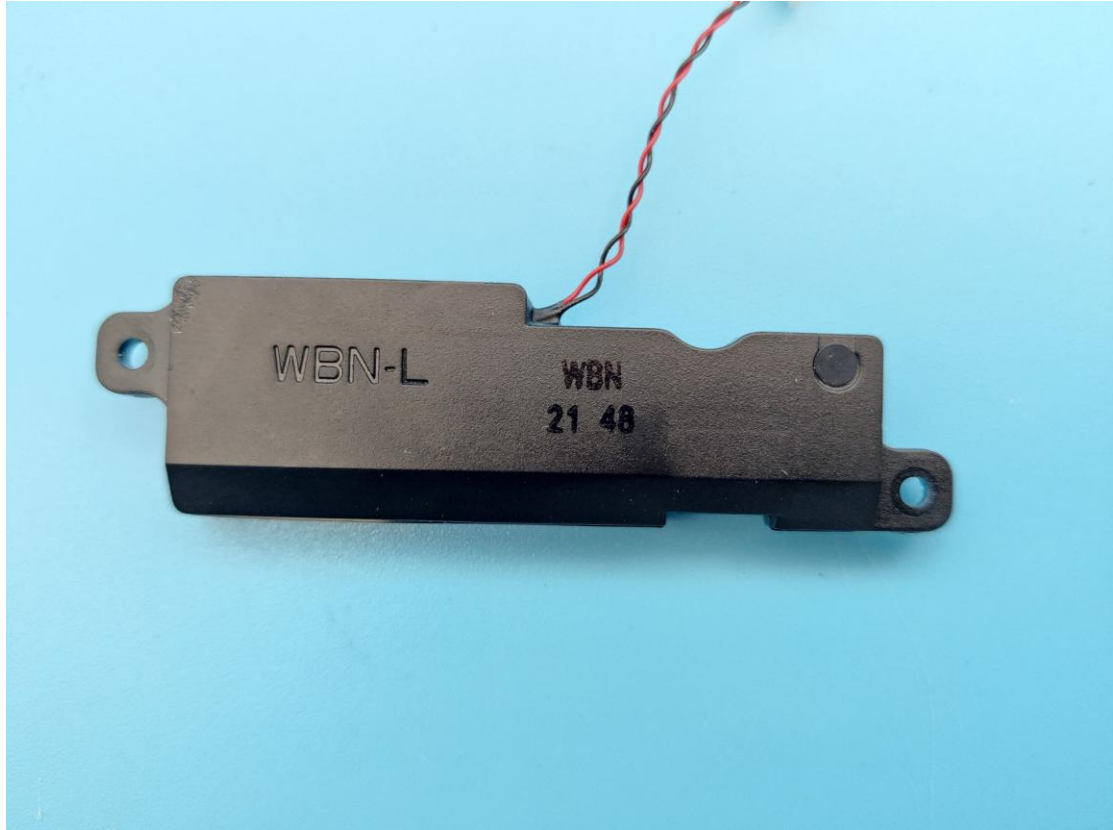

# FCC ID:2ABGH-RC141TLWF

## Internal Photos

### 1. EUT uncover view

## 2. Antenna view