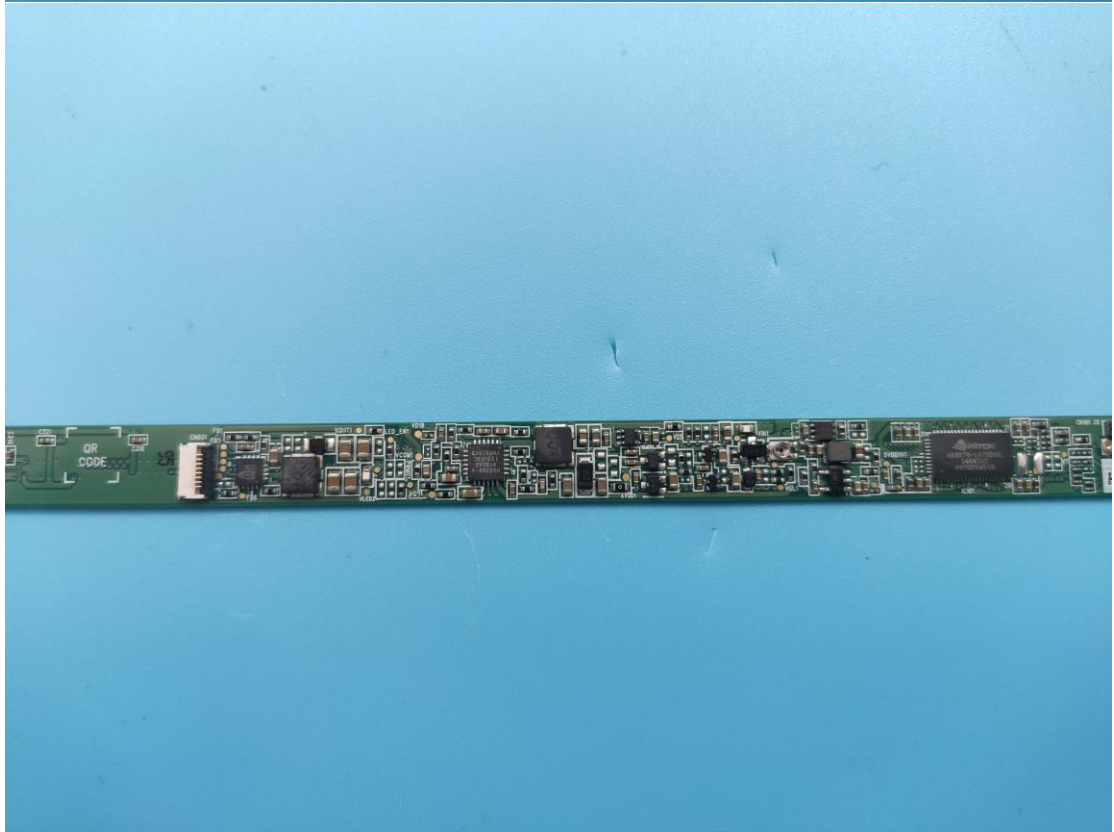

# FCC ID:2ABGH-RC141TLWF

## Internal Photos

## 2. Antenna view