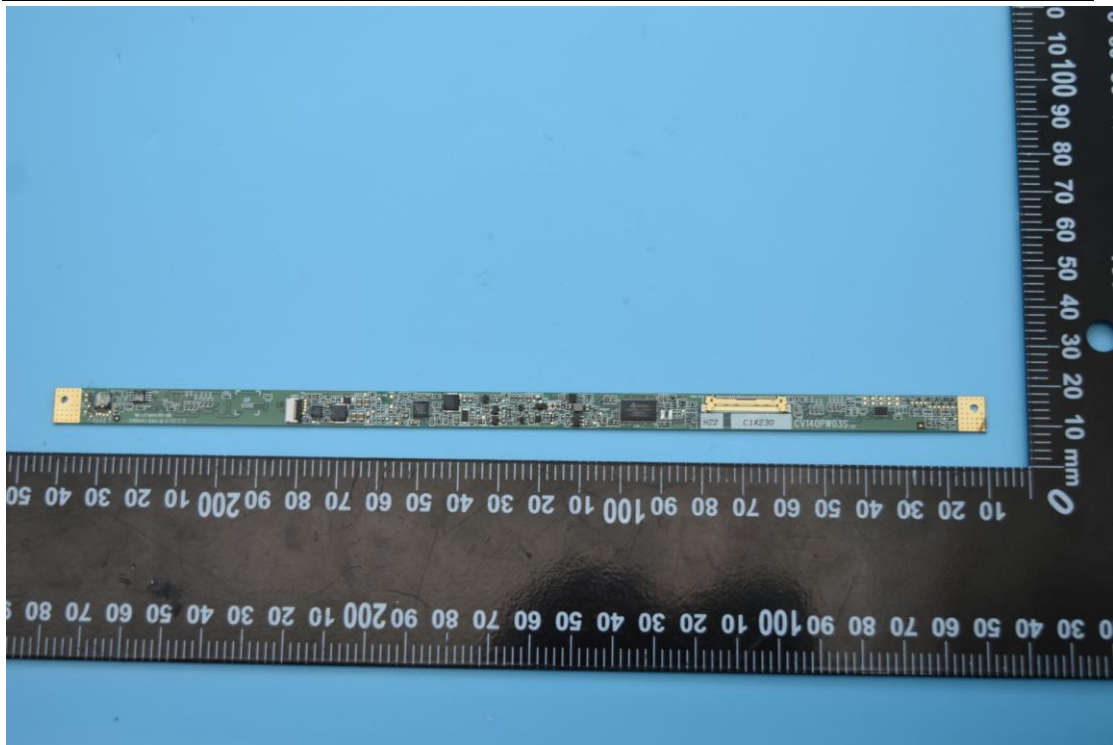

# FCC ID:2ABGH-RC141TLWF

## Internal Photos

## 2. Antenna view