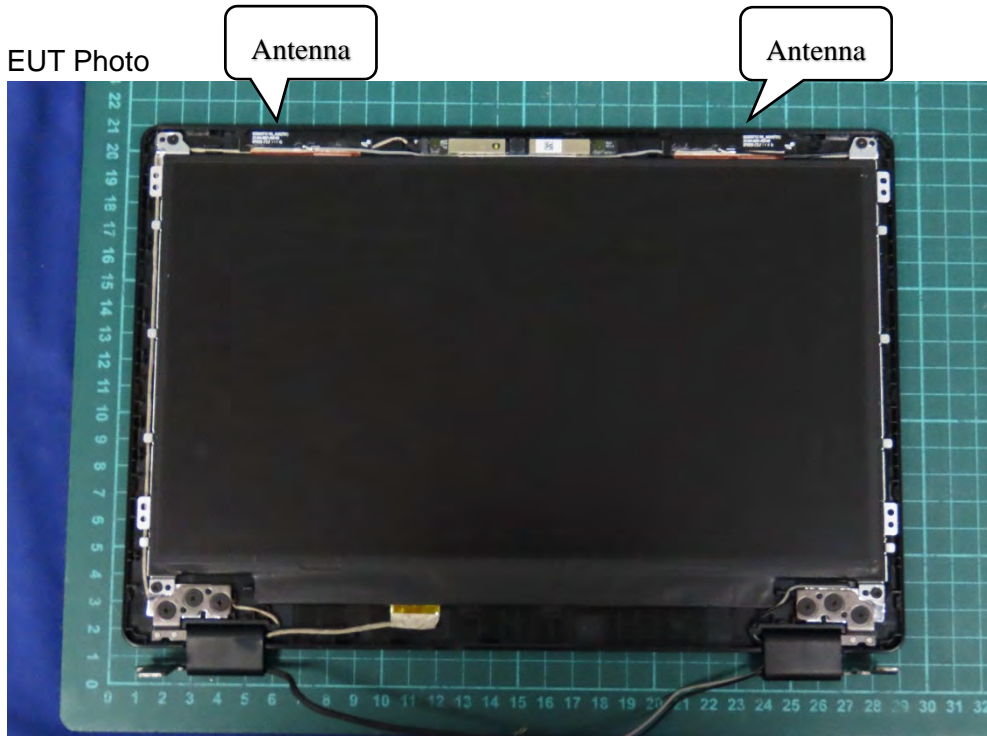

(31) EUT Photo\_WWAN\_SPEED/F-0G-MA-6001-002-00(Aux)

(32) EUT Photo

(33) EUT Photo

(34) EUT Photo

(35) EUT Photo

(36) EUT Photo

(37) EUT Photo\_WLAN\_SPEED/ F-0G-MA-6001-003-00(Main)

(38) EUT Photo\_WLAN\_SPEED/F-0G-MA-6001-004-00(Aux)

(39) EUT Photo\_WLAN\_WGT/EGSG2WRPB01+A(Main)

(40) EUT Photo\_WLAN\_WGT/EGSG2WRPB02+A(Aux)

	Separation distances (mm)
TX Antenna	Bottom
WLAN Main	195.65
WLAN Aux	195.65
WWAN Main	4