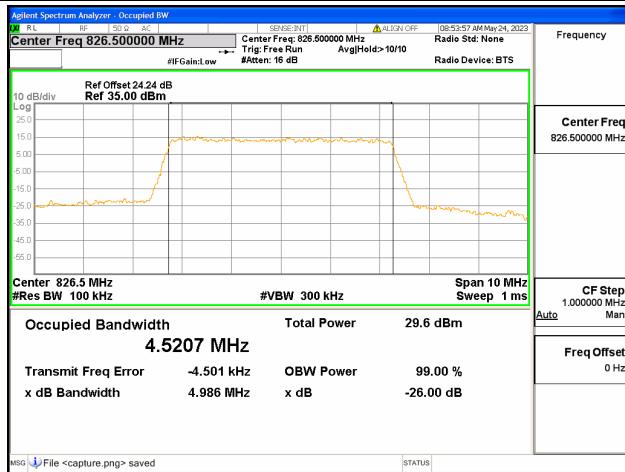

Band26 Part22 / 5MHz / 64QAM/ Low CH