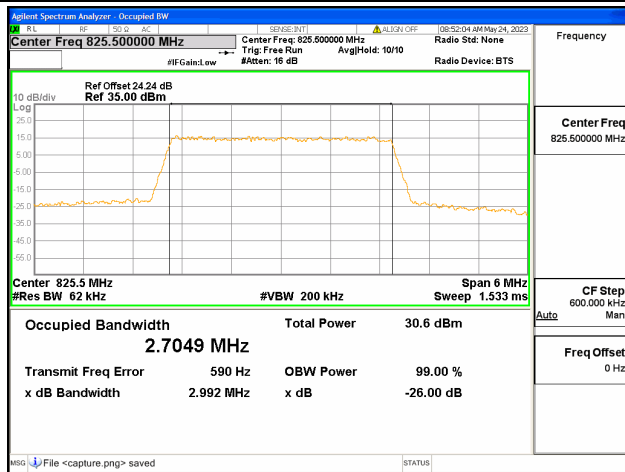

Band26 Part22 / 3MHz / 16QAM/ Low CH