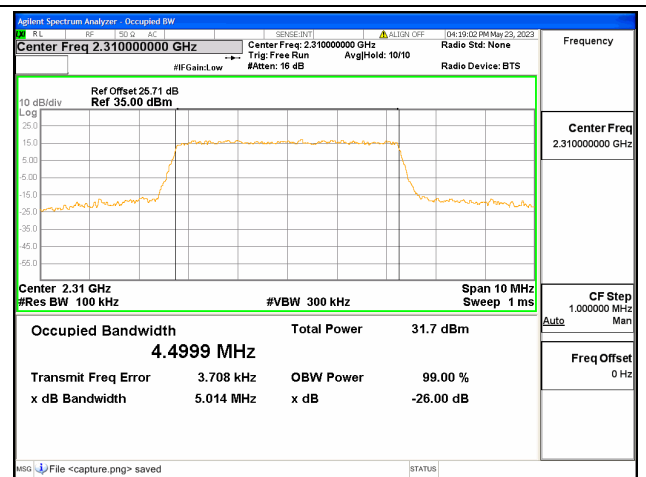

Band26 Part90 / 10MHz / 16QAM/ Mid CH

Band26 Part90 / 10MHz / 64QAM/ Mid CH

Band30 / 5MHz / QPSK/ Low CH

Band30 / 5MHz / 16QAM/ Low CH

Band30 / 5MHz / 64QAM/ Low CH

Band30 / 5MHz / QPSK/ Mid CH

Band30 / 5MHz / 16QAM/ Mid CH