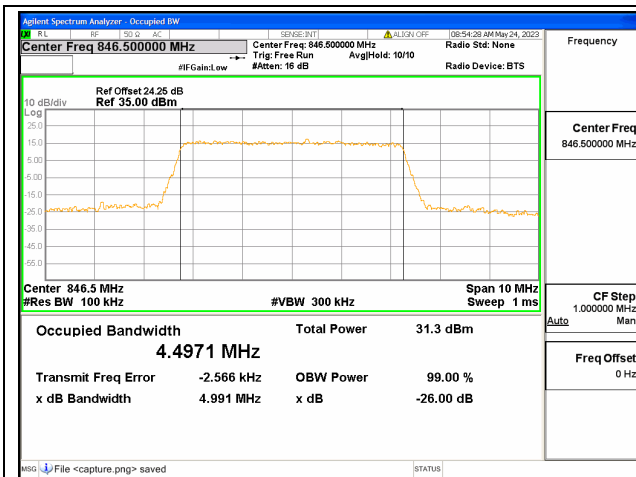

Band26 Part22 / 5MHz / 16QAM/ Low CH

Band26 Part22 / 5MHz / 64QAM/ Low CH

Band26 Part22 / 5MHz / QPSK/ Mid CH

Band26 Part22 / 5MHz / 16QAM/ Mid CH

Band26 Part22 / 5MHz / 64QAM/ Mid CH

Band26 Part22 / 5MHz / QPSK/ High CH