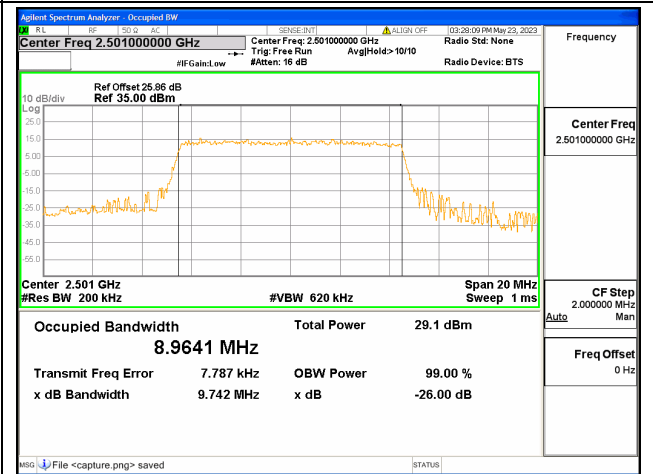

Band41 / 5MHz / 16QAM/ High CH

Band41 / 5MHz / 64QAM/ High CH

Band41 / 10MHz / QPSK/ Low CH

Band41 / 10MHz / 16QAM/ Low CH

Band41 / 10MHz / 64QAM/ Low CH

Band41 / 10MHz / QPSK/ Mid CH

Band41 / 10MHz / 16QAM/ Mid CH