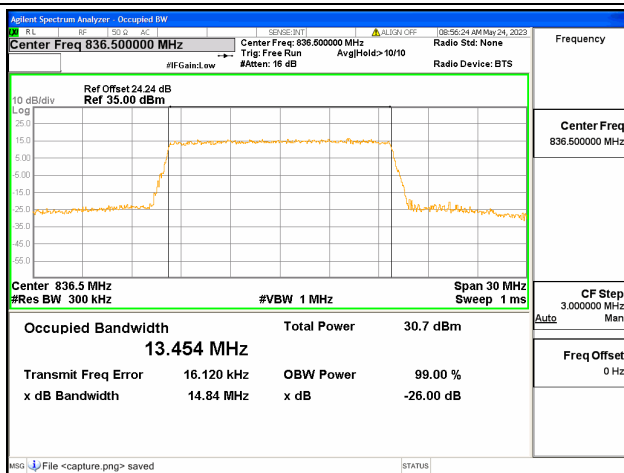

Band26 Part22 / 15MHz / 16QAM/ Mid CH