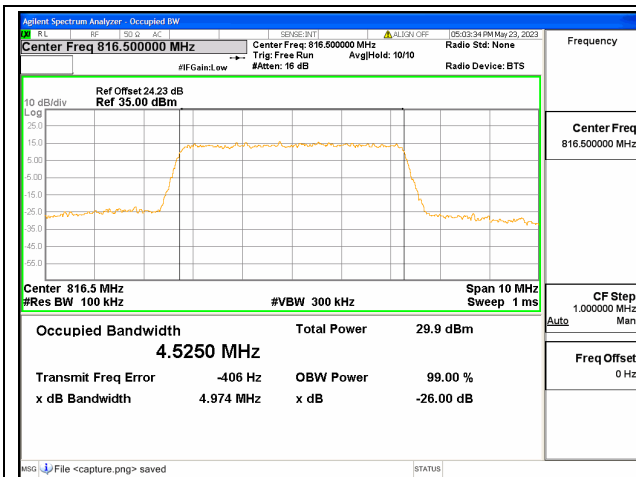

Band26 Part90 / 3MHz / 16QAM/ High CH

Band26 Part90 / 3MHz / 64QAM/ High CH

Band26 Part90 / 5MHz / QPSK/ Low CH

Band26 Part90 / 5MHz / 16QAM/ Low CH

Band26 Part90 / 5MHz / 64QAM/ Low CH

Band26 Part90 / 5MHz / QPSK/ Mid CH