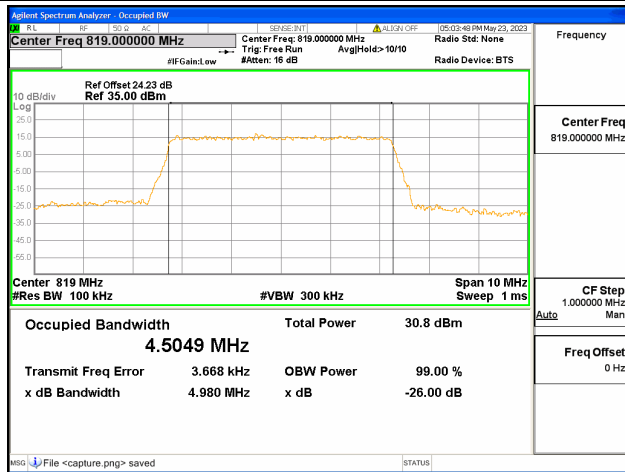

Band26 Part90 / 3MHz / 16QAM/ High CH

Band26 Part90 / 3MHz / 64QAM/ High CH

Band26 Part90 / 5MHz / QPSK/ Low CH

Band26 Part90 / 5MHz / 16QAM/ Low CH

Band26 Part90 / 5MHz / 64QAM/ Low CH

Band26 Part90 / 5MHz / QPSK/ Mid CH