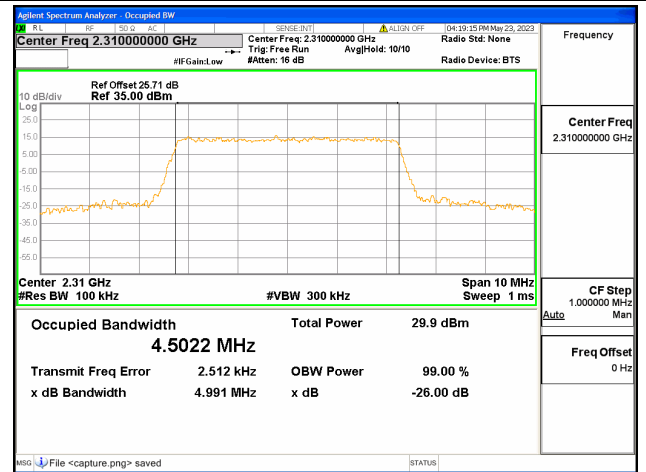

Band26 Part90 / 10MHz / 16QAM/ Mid CH

Band26 Part90 / 10MHz / 64QAM/ Mid CH

Band30 / 5MHz / QPSK/ Low CH

Band30 / 5MHz / 16QAM/ Low CH

Band30 / 5MHz / 64QAM/ Low CH

Band30 / 5MHz / QPSK/ Mid CH

Band30 / 5MHz / 16QAM/ Mid CH