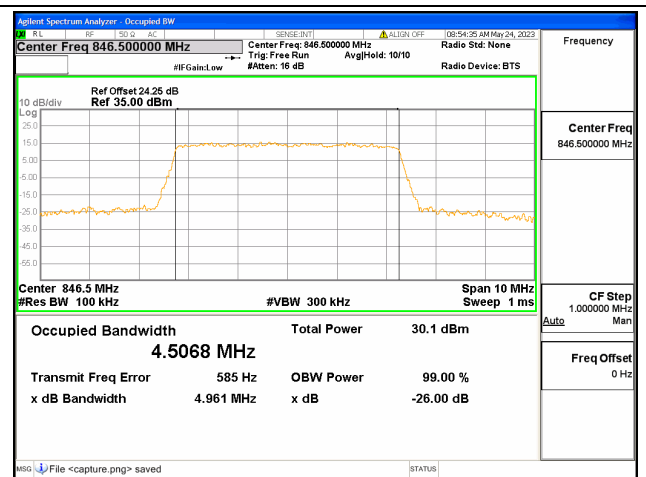

Band26 Part22 / 5MHz / 16QAM/ Low CH

Band26 Part22 / 5MHz / 64QAM/ Low CH

Band26 Part22 / 5MHz / QPSK/ Mid CH

Band26 Part22 / 5MHz / 16QAM/ Mid CH

Band26 Part22 / 5MHz / 64QAM/ Mid CH

Band26 Part22 / 5MHz / QPSK/ High CH