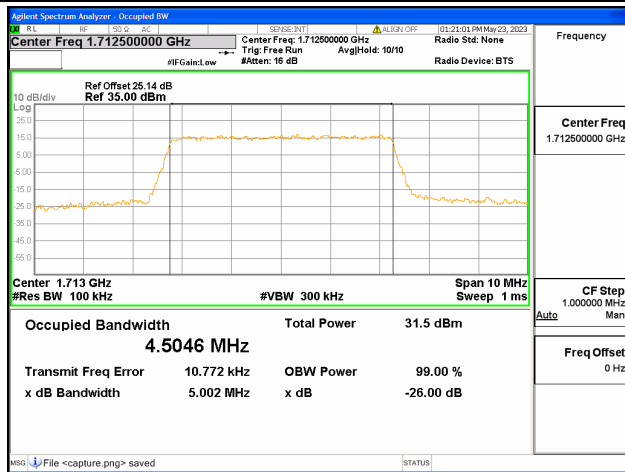

Band66 / 3MHz / 16QAM/ Mid CH

Band66 / 3MHz / 64QAM/ Mid CH

Band66 / 3MHz / QPSK/ High CH

Band66 / 3MHz / 16QAM/ High CH

Band66 / 3MHz / 64QAM/ High CH

Band66 / 5MHz / QPSK/ Low CH

Band66 / 5MHz / 16QAM/ Low CH