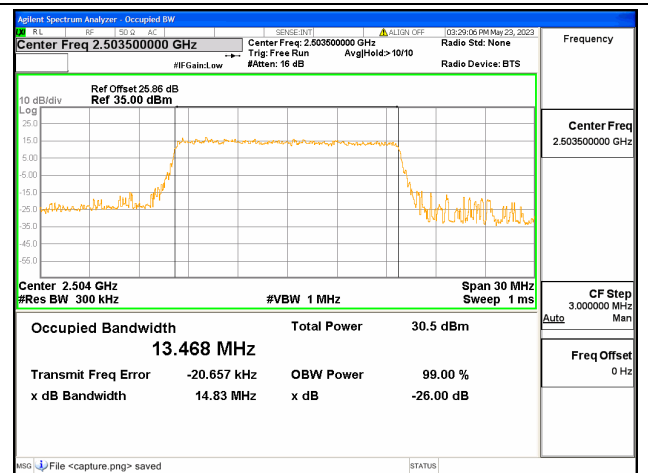

Band41 / 10MHz / 64QAM/ Mid CH

Band41 / 10MHz / QPSK/ High CH

Band41 / 10MHz / 16QAM/ High CH

Band41 / 10MHz / 64QAM/ High CH

Band41 / 15MHz / QPSK/ Low CH

Band41 / 15MHz / 16QAM/ Low CH

Band41 / 15MHz / 64QAM/ Low CH