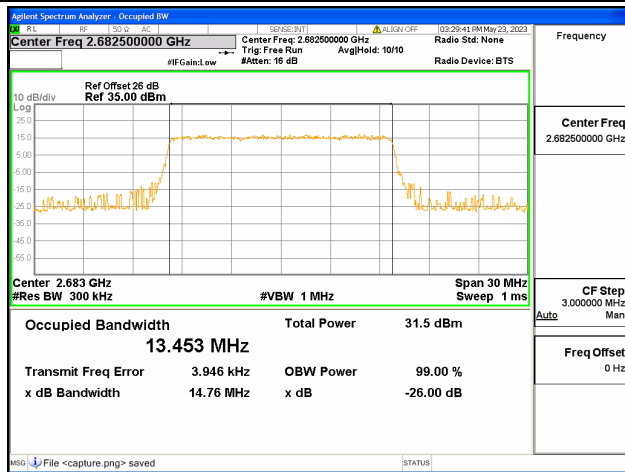

Band41 / 15MHz / QPSK/ High CH