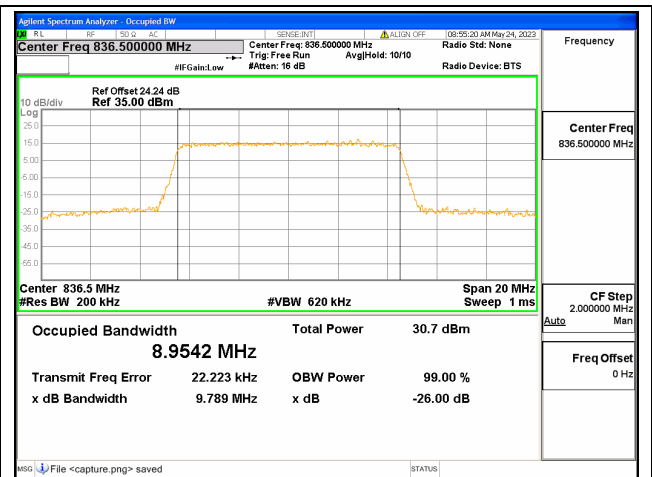

Band26 Part22 / 5MHz / 16QAM/ High CH

Band26 Part22 / 5MHz / 64QAM/ High CH

Band26 Part22 / 10MHz / QPSK/ Low CH

Band26 Part22 / 10MHz / 16QAM/ Low CH

Band26 Part22 / 10MHz / 64QAM/ Low CH

Band26 Part22 / 10MHz / QPSK/ Mid CH