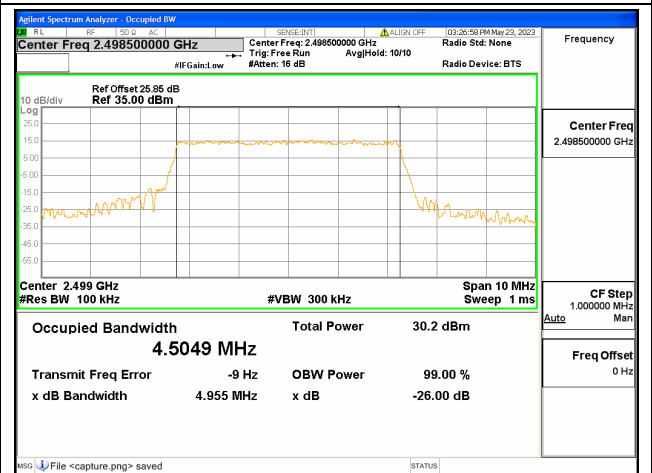

Band41 / 5MHz / 16QAM/ Low CH