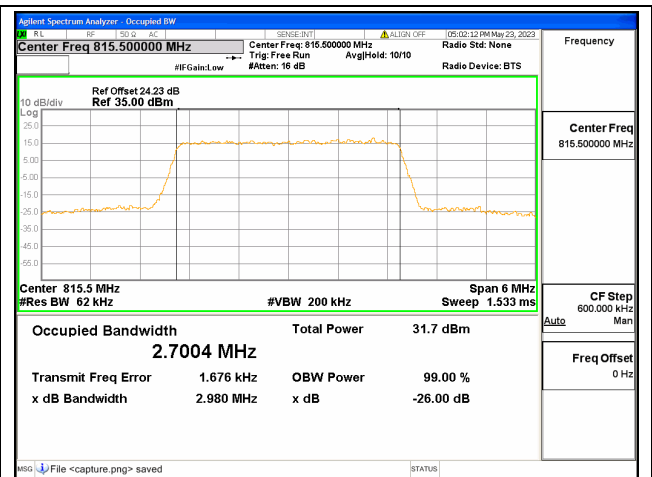

Band26 Part90 / 1.4MHz / 16QAM/ Mid CH

Band26 Part90 / 1.4MHz / 64QAM/ Mid CH

Band26 Part90 / 1.4MHz / QPSK/ High CH

Band26 Part90 / 1.4MHz / 16QAM/ High CH

Band26 Part90 / 1.4MHz / 64QAM/ High CH

Band26 Part90 / 3MHz / QPSK/ Low CH