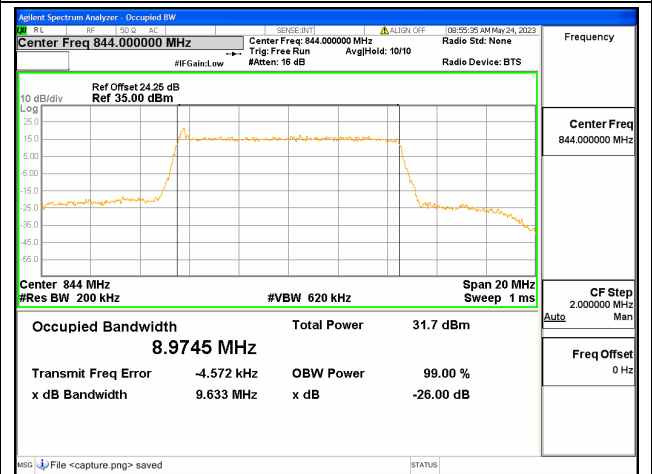

Band26 Part22 / 10MHz / QPSK/ High CH