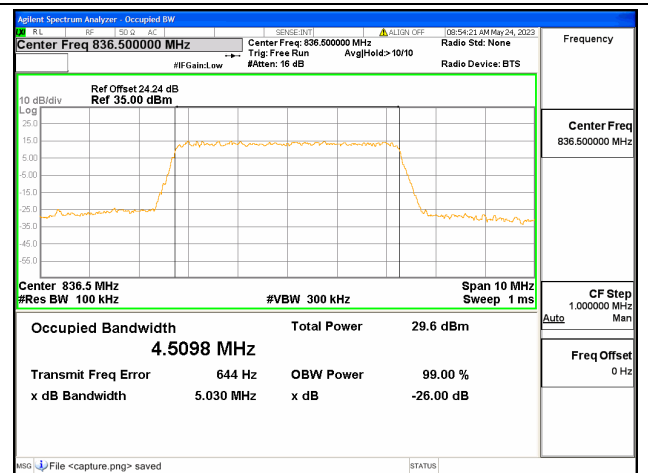

Band26 Part22 / 5MHz / 16QAM/ Low CH

Band26 Part22 / 5MHz / 64QAM/ Low CH

Band26 Part22 / 5MHz / QPSK/ Mid CH

Band26 Part22 / 5MHz / 16QAM/ Mid CH

Band26 Part22 / 5MHz / 64QAM/ Mid CH

Band26 Part22 / 5MHz / QPSK/ High CH