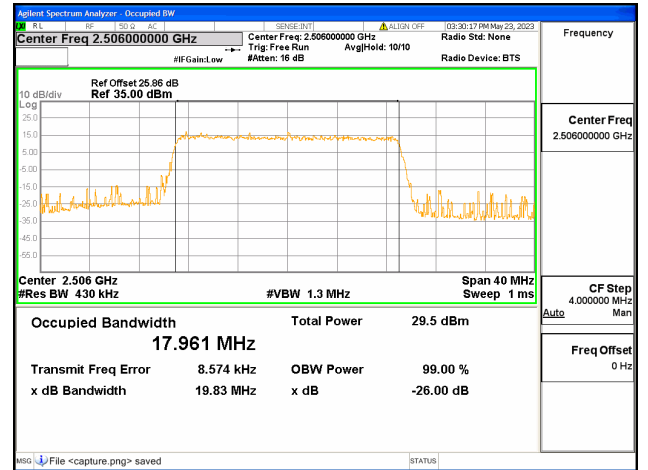

Band41 / 20MHz / 64QAM/ Low CH