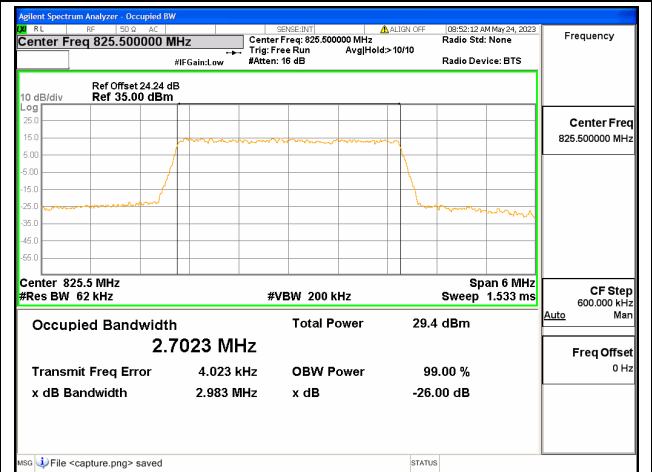

Band26 Part22 / 1.4MHz / 16QAM/ High CH

Band26 Part22 / 1.4MHz / 64QAM/ High CH

Band26 Part22 / 3MHz / QPSK/ Low CH

Band26 Part22 / 3MHz / 16QAM/ Low CH

Band26 Part22 / 3MHz / 64QAM/ Low CH

Band26 Part22 / 3MHz / QPSK/ Mid CH