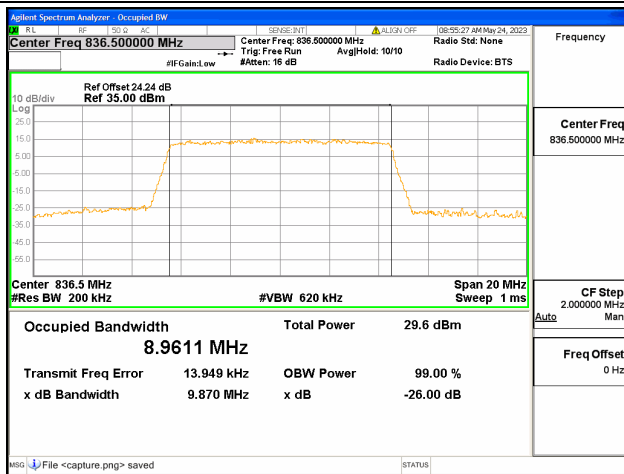

Band26 Part22 / 10MHz / 64QAM/ Mid CH