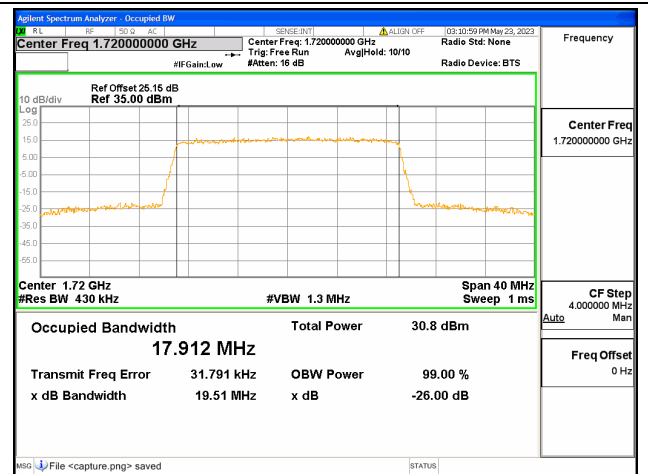

Band66 / 15MHz / 64QAM/ Mid CH

Band66 / 15MHz / QPSK/ High CH

Band66 / 15MHz / 16QAM/ High CH

Band66 / 15MHz / 64QAM/ High CH

Band66 / 20MHz / QPSK/ Low CH

Band66 / 20MHz / 16QAM/ Low CH

Band66 / 20MHz / 64QAM/ Low CH