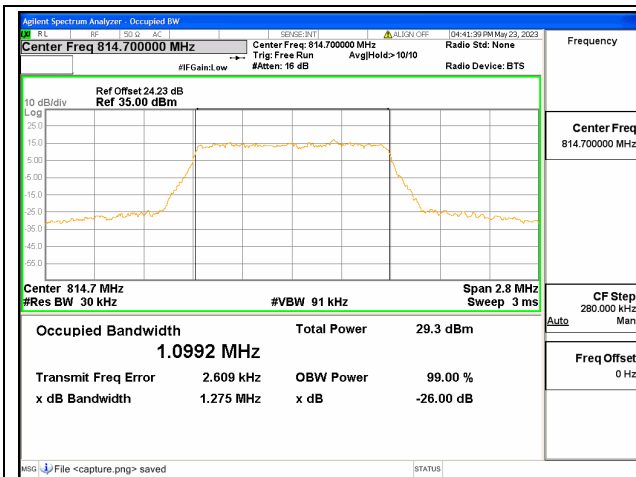

Band26 Part22 / 15MHz / 16QAM / High CH

Band26 Part22 / 15MHz / 64QAM / High CH

N/A

Band26 Part90 / 1.4MHz / QPSK / Low CH

Band26 Part90 / 1.4MHz / 16QAM / Low CH

Band26 Part90 / 1.4MHz / 64QAM/ Low CH

Band26 Part90 / 1.4MHz / QPSK/ Mid CH