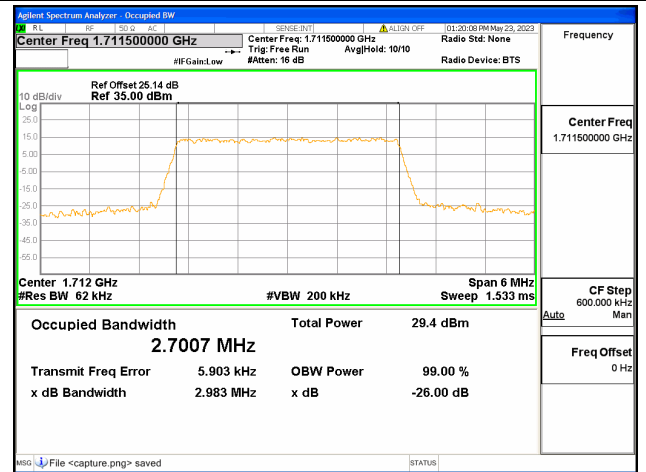

Band66 / 1.4MHz / QPSK/ High CH

Band66 / 1.4MHz / 16QAM/ High CH

Band66 / 1.4MHz / 64QAM/ High CH

Band66 / 3MHz / QPSK/ Low CH

Band66 / 3MHz / 16QAM/ Low CH

Band66 / 3MHz / 64QAM/ Low CH

Band66 / 3MHz / QPSK/ Mid CH