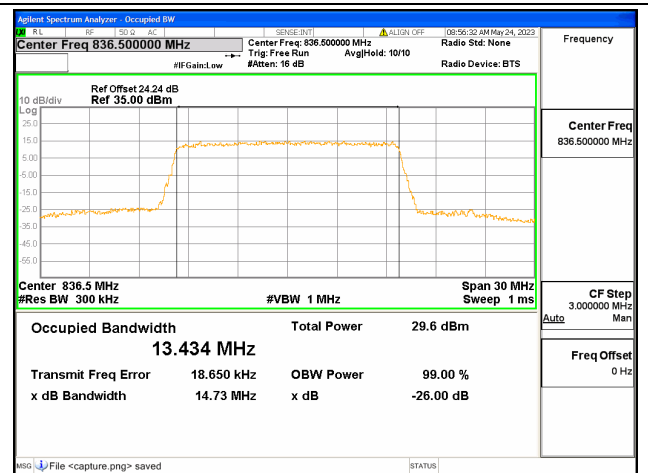

Band26 Part22 / 15MHz / 16QAM/ Low CH

Band26 Part22 / 15MHz / 64QAM/ Low CH

Band26 Part22 / 15MHz / QPSK/ Mid CH

Band26 Part22 / 15MHz / 16QAM/ Mid CH

Band26 Part22 / 15MHz / 64QAM/ Mid CH

Band26 Part22 / 15MHz / QPSK / High CH