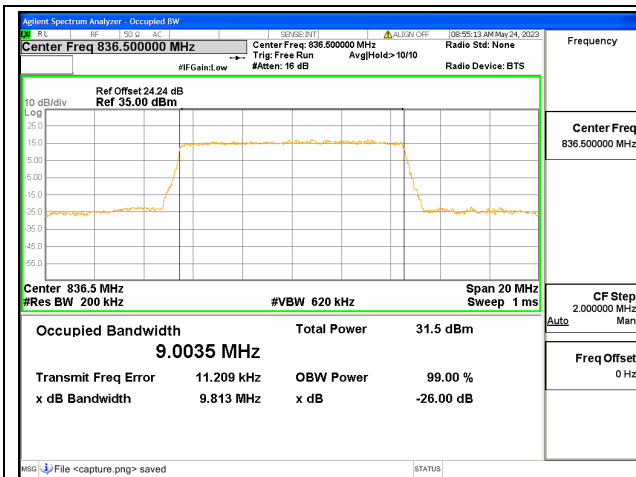

Band26 Part22 / 5MHz / 16QAM/ High CH

Band26 Part22 / 5MHz / 64QAM/ High CH

Band26 Part22 / 10MHz / QPSK/ Low CH

Band26 Part22 / 10MHz / 16QAM/ Low CH

Band26 Part22 / 10MHz / 64QAM/ Low CH

Band26 Part22 / 10MHz / QPSK/ Mid CH