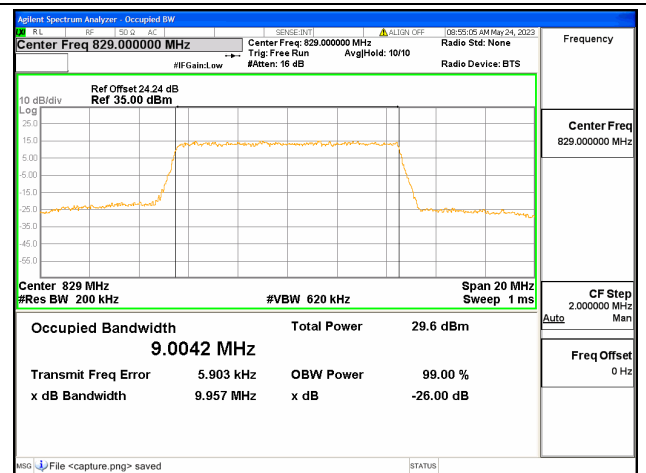

Band26 Part22 / 5MHz / 16QAM/ High CH

Band26 Part22 / 5MHz / 64QAM/ High CH

Band26 Part22 / 10MHz / QPSK/ Low CH

Band26 Part22 / 10MHz / 16QAM/ Low CH

Band26 Part22 / 10MHz / 64QAM/ Low CH

Band26 Part22 / 10MHz / QPSK/ Mid CH