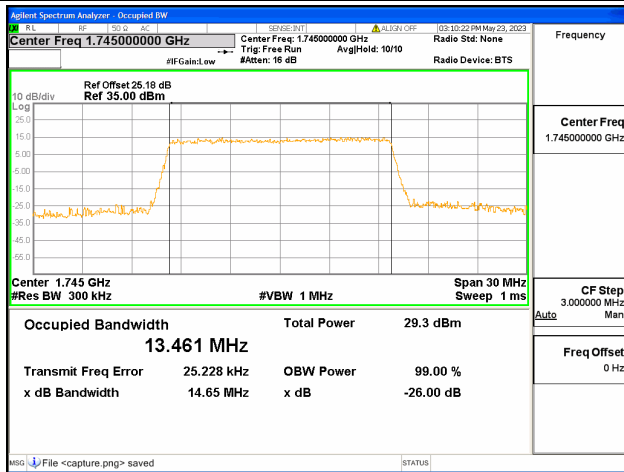

Band66 / 10MHz / 16QAM/ High CH

Band66 / 10MHz / 64QAM/ High CH

Band66 / 15MHz / QPSK/ Low CH

Band66 / 15MHz / 16QAM/ Low CH

Band66 / 15MHz / 64QAM/ Low CH

Band66 / 15MHz / QPSK/ Mid CH

Band66 / 15MHz / 16QAM/ Mid CH