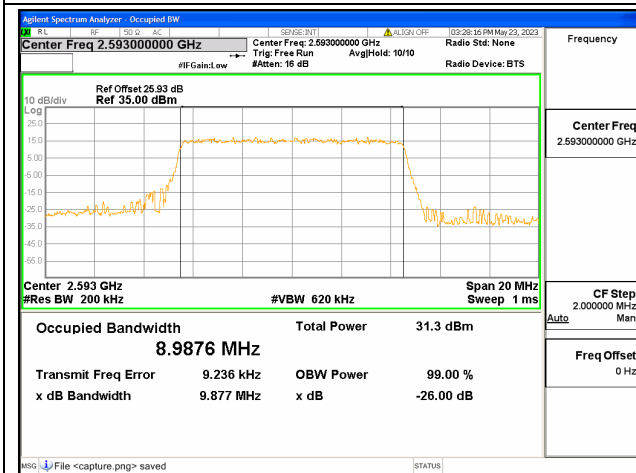

Band41 / 5MHz / 16QAM/ High CH

Band41 / 5MHz / 64QAM/ High CH

Band41 / 10MHz / QPSK/ Low CH

Band41 / 10MHz / 16QAM/ Low CH

Band41 / 10MHz / 64QAM/ Low CH

Band41 / 10MHz / QPSK/ Mid CH

Band41 / 10MHz / 16QAM/ Mid CH