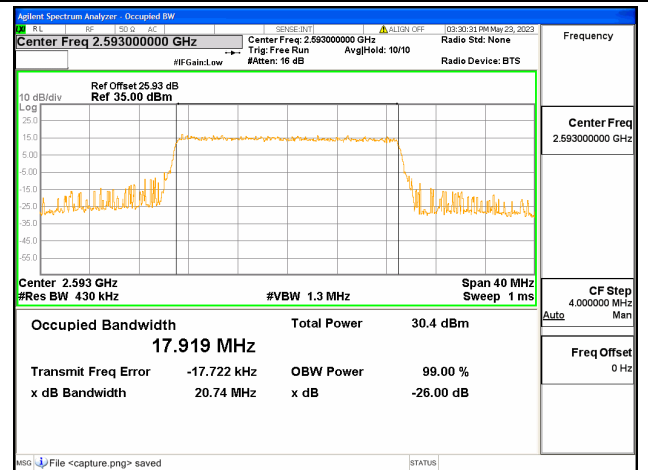

Band41 / 20MHz / 16QAM/ Mid CH