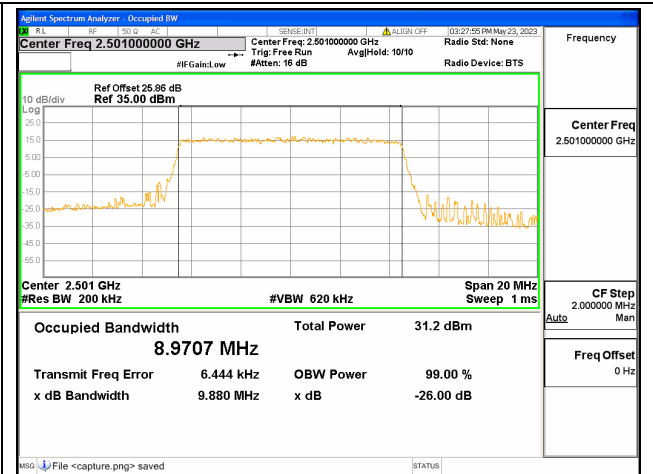

Band41 / 10MHz / QPSK/ Low CH