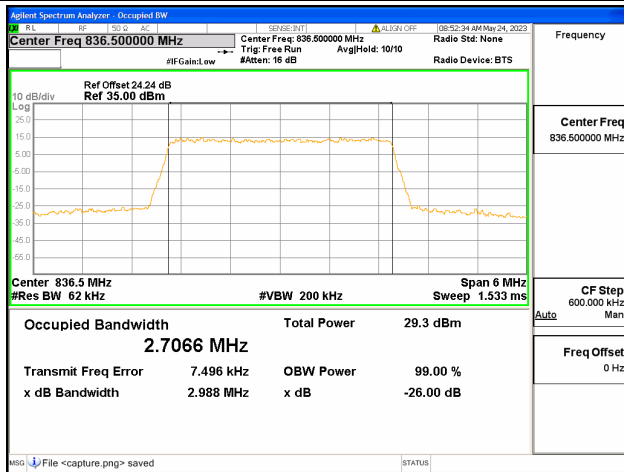

Band26 Part22 / 3MHz / 64QAM/ Mid CH