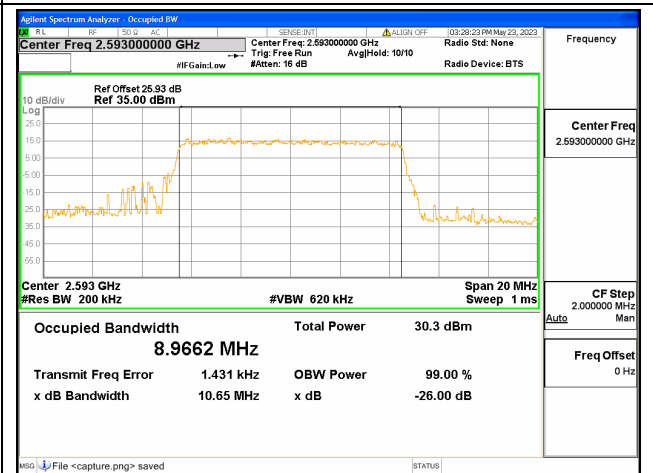

Band41 / 5MHz / 16QAM/ High CH

Band41 / 5MHz / 64QAM/ High CH

Band41 / 10MHz / QPSK/ Low CH

Band41 / 10MHz / 16QAM/ Low CH

Band41 / 10MHz / 64QAM/ Low CH

Band41 / 10MHz / QPSK/ Mid CH

Band41 / 10MHz / 16QAM/ Mid CH