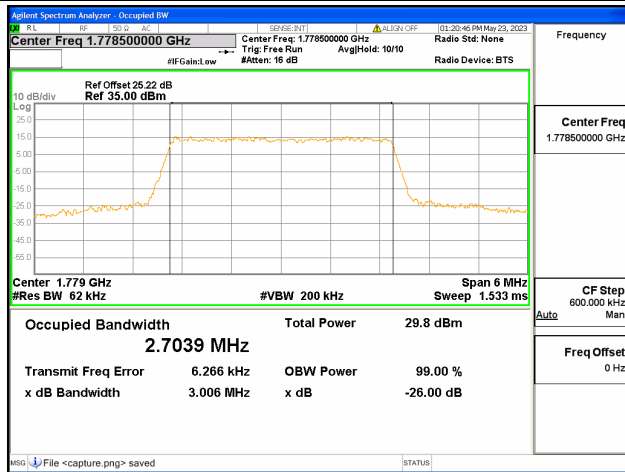

Band66 / 3MHz / 16QAM/ Mid CH

Band66 / 3MHz / 64QAM/ Mid CH

Band66 / 3MHz / QPSK/ High CH

Band66 / 3MHz / 16QAM/ High CH

Band66 / 3MHz / 64QAM/ High CH

Band66 / 5MHz / QPSK/ Low CH

Band66 / 5MHz / 16QAM/ Low CH