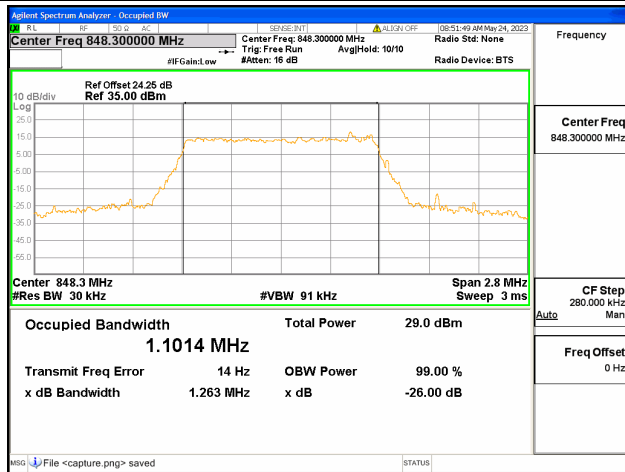

Band26 Part22 / 1.4MHz / 64QAM/ High CH