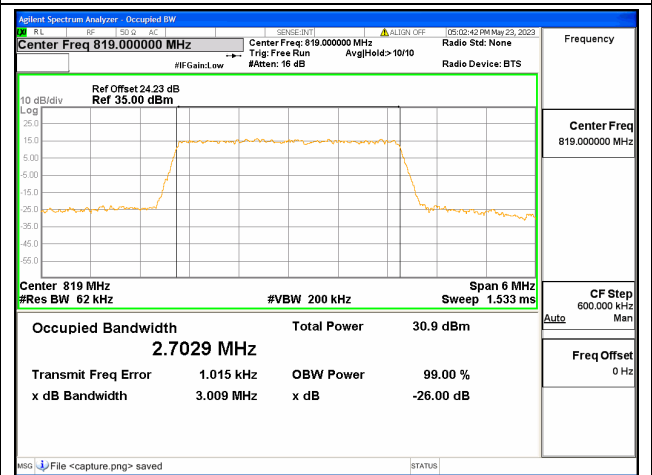

Band26 Part90 / 3MHz / 16QAM/ Mid CH