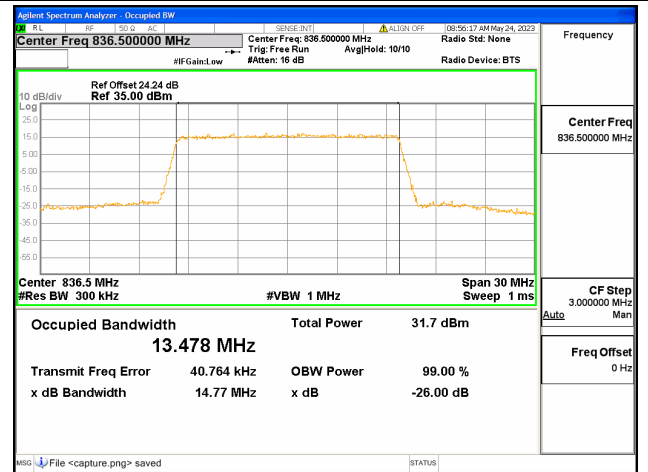

Band26 Part22 / 15MHz / QPSK/ Mid CH