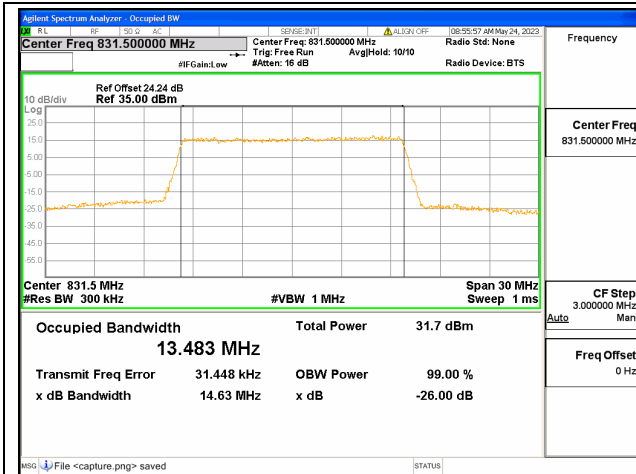

Band26 Part22 / 10MHz / 16QAM/ Mid CH

Band26 Part22 / 10MHz / 64QAM/ Mid CH

Band26 Part22 / 10MHz / QPSK/ High CH

Band26 Part22 / 10MHz / 16QAM/ High CH

Band26 Part22 / 10MHz / 64QAM/ High CH

Band26 Part22 / 15MHz / QPSK/ Low CH