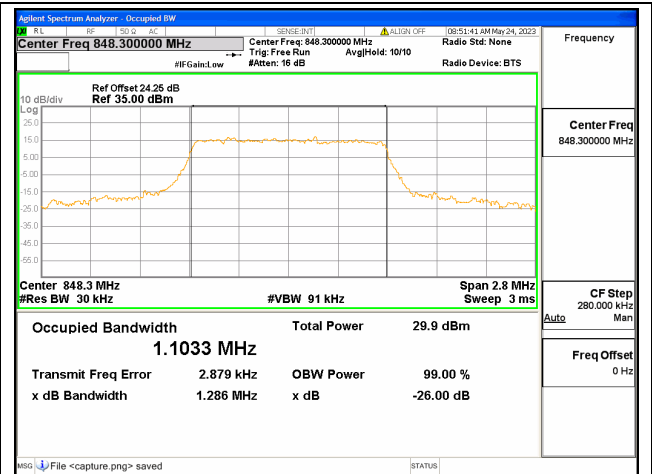

Band26 Part22 / 1.4MHz / 16QAM/ Low CH

Band26 Part22 / 1.4MHz / 64QAM/ Low CH

Band26 Part22 / 1.4MHz / QPSK/ Mid CH

Band26 Part22 / 1.4MHz / 16QAM/ Mid CH

Band26 Part22 / 1.4MHz / 64QAM/ Mid CH

Band26 Part22 / 1.4MHz / QPSK/ High CH