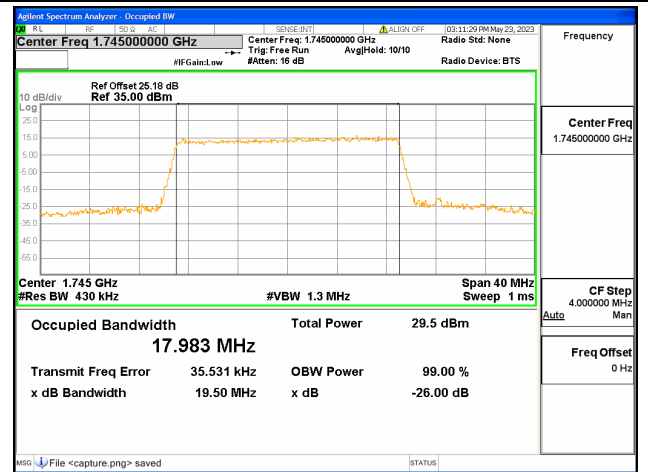

Band66 / 20MHz / 16QAM/ Mid CH