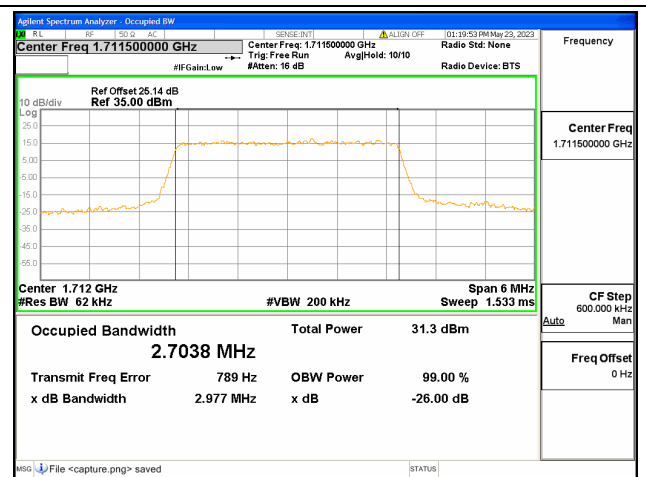

Band66 / 3MHz / QPSK/ Low CH