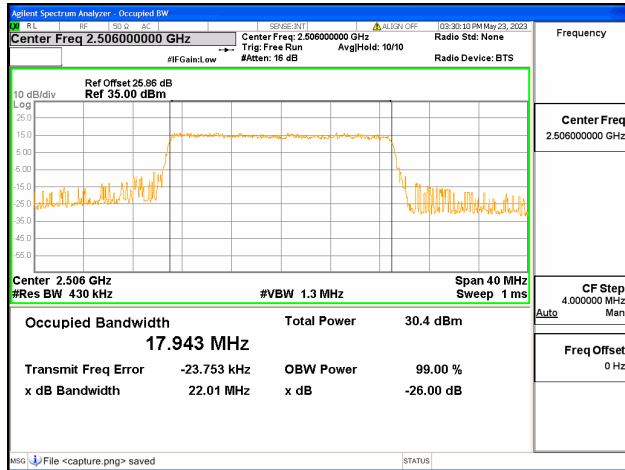

Band41 / 15MHz / QPSK/ Mid CH

Band41 / 15MHz / 16QAM/ Mid CH

Band41 / 15MHz / 64QAM/ Mid CH

Band41 / 15MHz / QPSK/ High CH

Band41 / 15MHz / 16QAM/ High CH

Band41 / 15MHz / 64QAM/ High CH

Band41 / 20MHz / QPSK/ Low CH