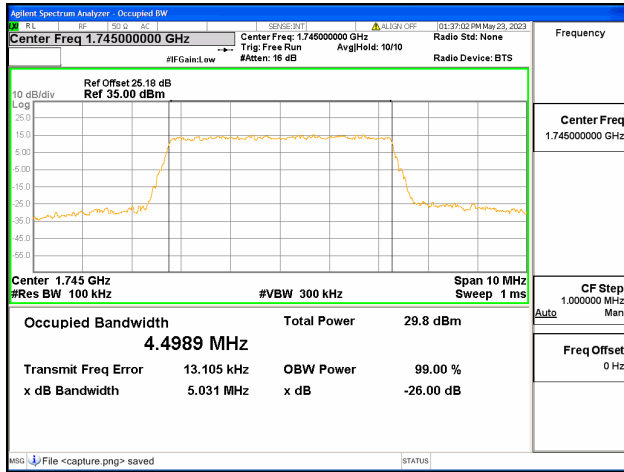

Band66 / 5MHz / 16QAM/ Mid CH