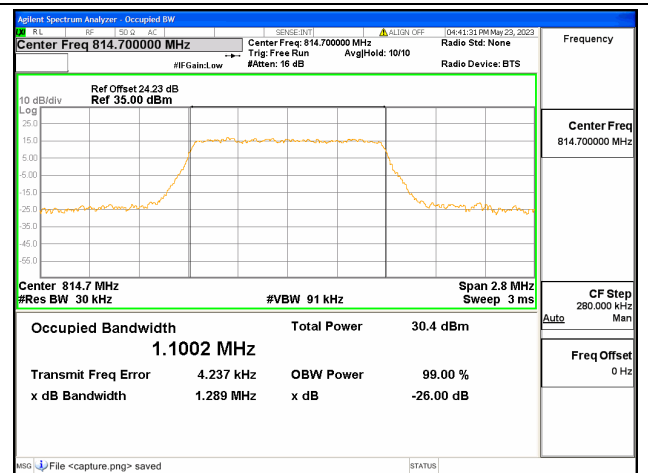

Band26 Part22 / 15MHz / 16QAM / High CH

Band26 Part22 / 15MHz / 64QAM / High CH

N/A

Band26 Part90 / 1.4MHz / QPSK / Low CH

Band26 Part90 / 1.4MHz / 16QAM / Low CH

Band26 Part90 / 1.4MHz / 64QAM/ Low CH

Band26 Part90 / 1.4MHz / QPSK/ Mid CH