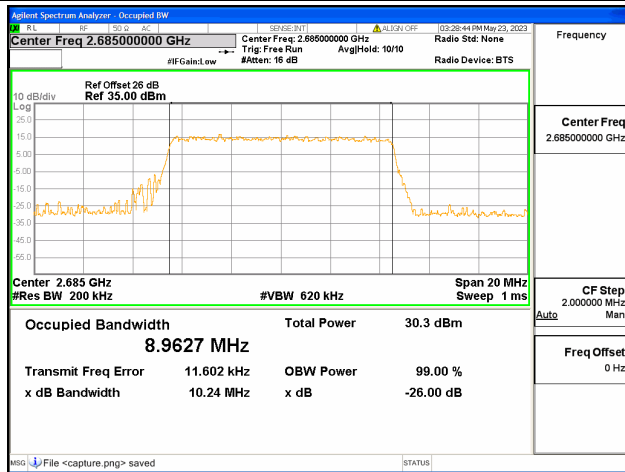

Band41 / 10MHz / 16QAM/ High CH