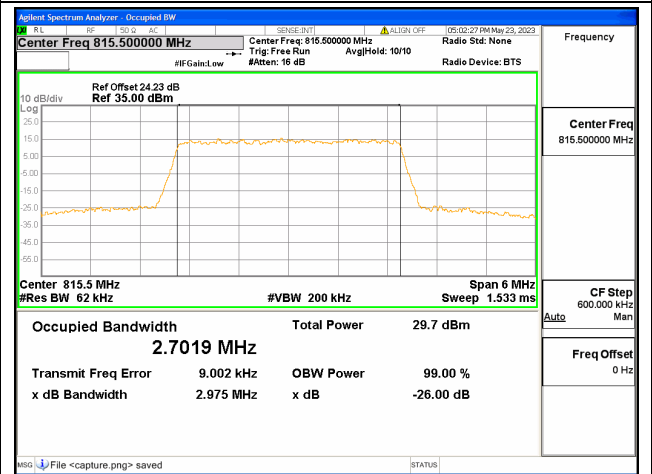

Band26 Part90 / 3MHz / 64QAM/ Low CH