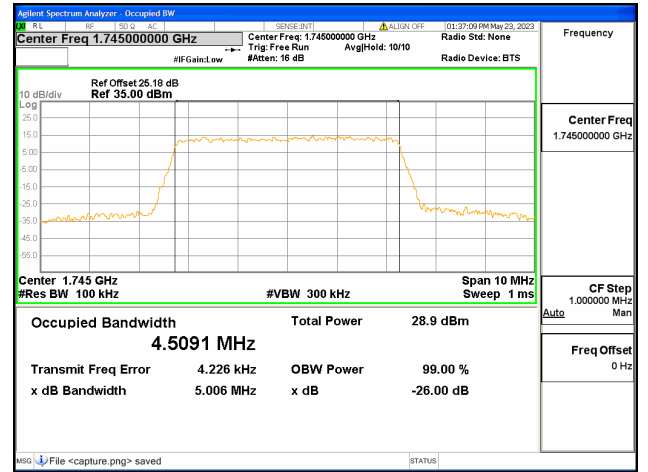

Band66 / 5MHz / 64QAM/ Mid CH