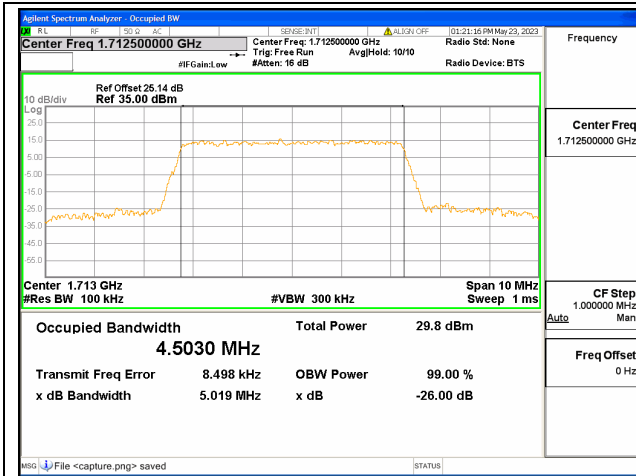

Band66 / 3MHz / 16QAM/ Mid CH

Band66 / 3MHz / 64QAM/ Mid CH

Band66 / 3MHz / QPSK/ High CH

Band66 / 3MHz / 16QAM/ High CH

Band66 / 3MHz / 64QAM/ High CH

Band66 / 5MHz / QPSK/ Low CH

Band66 / 5MHz / 16QAM/ Low CH