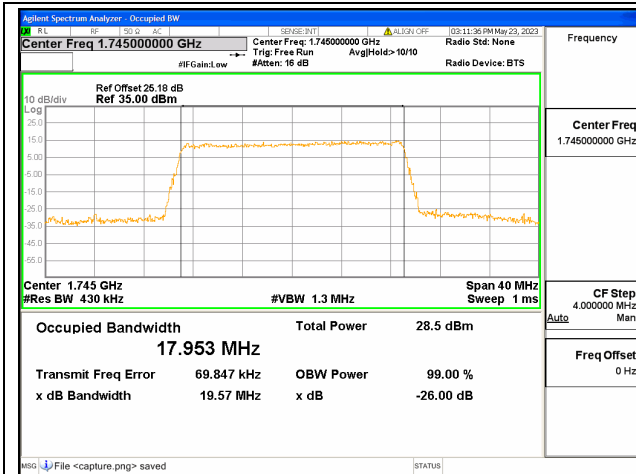

Band66 / 20MHz / 64QAM/ Mid CH