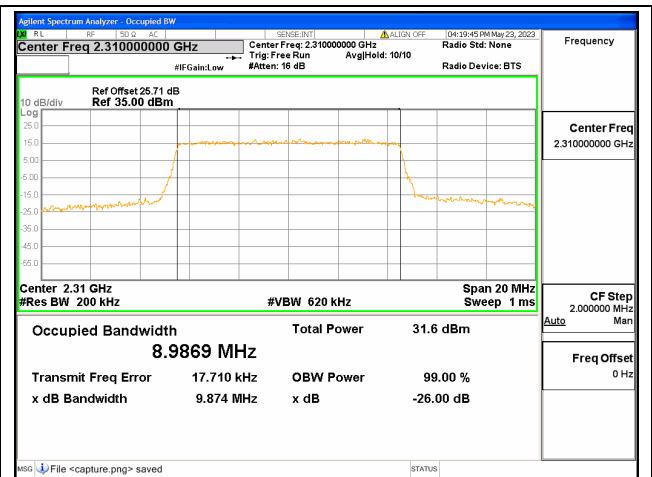

Band30 / 5MHz / 64QAM/ Mid CH

Band30 / 5MHz / QPSK/ High CH

Band30 / 5MHz / 16QAM/ High CH

Band30 / 5MHz / 64QAM/ High CH

Band30 / 10MHz / QPSK/ Mid CH

Band30 / 10MHz / 16QAM/ Mid CH

Band30 / 10MHz / 64QAM/ Mid CH