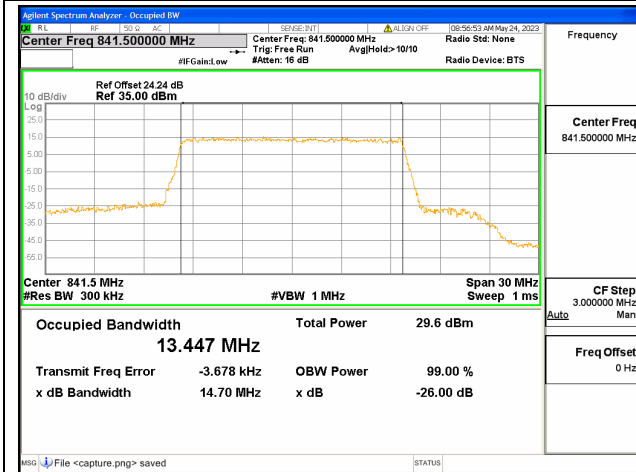

Band26 Part22 / 15MHz / 64QAM / High CH

N/A