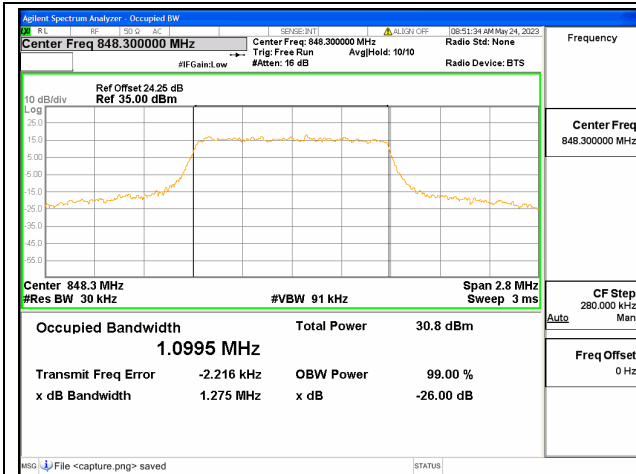

Band26 Part22 / 1.4MHz / 16QAM/ Low CH

Band26 Part22 / 1.4MHz / 64QAM/ Low CH

Band26 Part22 / 1.4MHz / QPSK/ Mid CH

Band26 Part22 / 1.4MHz / 16QAM/ Mid CH

Band26 Part22 / 1.4MHz / 64QAM/ Mid CH

Band26 Part22 / 1.4MHz / QPSK/ High CH