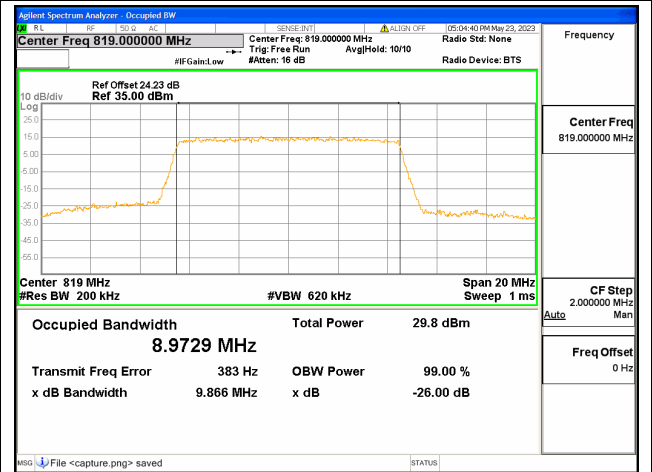

Band26 Part90 / 10MHz / 64QAM/ Mid CH