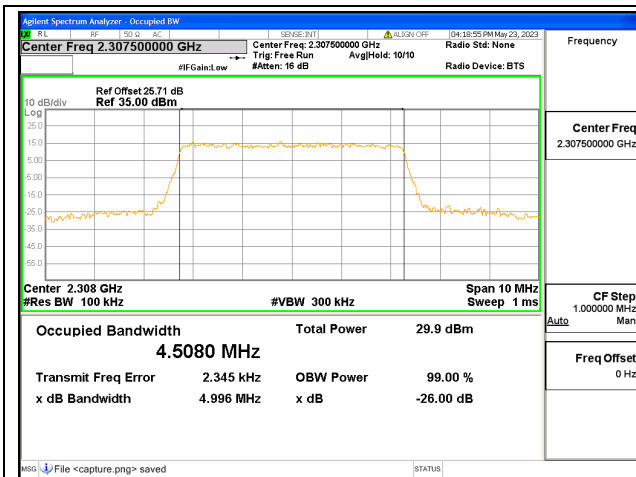

Band26 Part90 / 10MHz / 16QAM/ Mid CH

Band26 Part90 / 10MHz / 64QAM/ Mid CH

Band30 / 5MHz / QPSK/ Low CH

Band30 / 5MHz / 16QAM/ Low CH

Band30 / 5MHz / 64QAM/ Low CH

Band30 / 5MHz / QPSK/ Mid CH

Band30 / 5MHz / 16QAM/ Mid CH