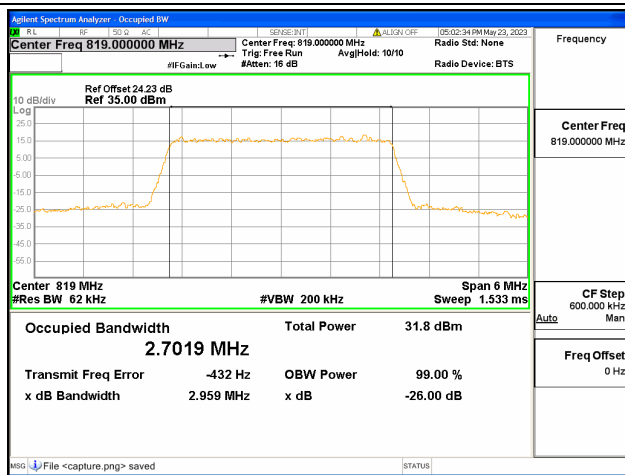

Band26 Part90 / 3MHz / QPSK/ Mid CH