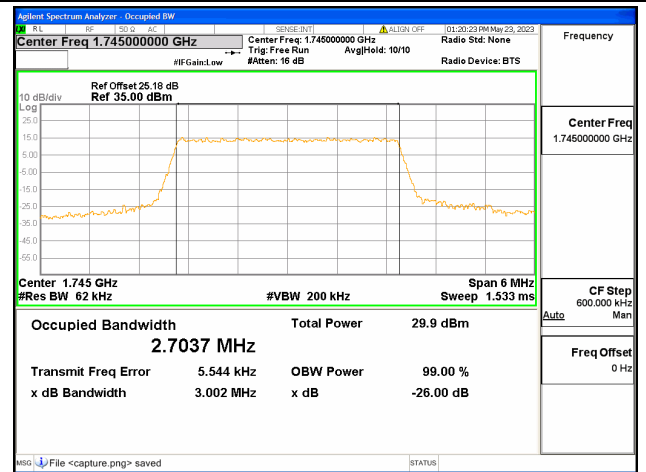

Band66 / 1.4MHz / QPSK/ High CH

Band66 / 1.4MHz / 16QAM/ High CH

Band66 / 1.4MHz / 64QAM/ High CH

Band66 / 3MHz / QPSK/ Low CH

Band66 / 3MHz / 16QAM/ Low CH

Band66 / 3MHz / 64QAM/ Low CH

Band66 / 3MHz / QPSK/ Mid CH