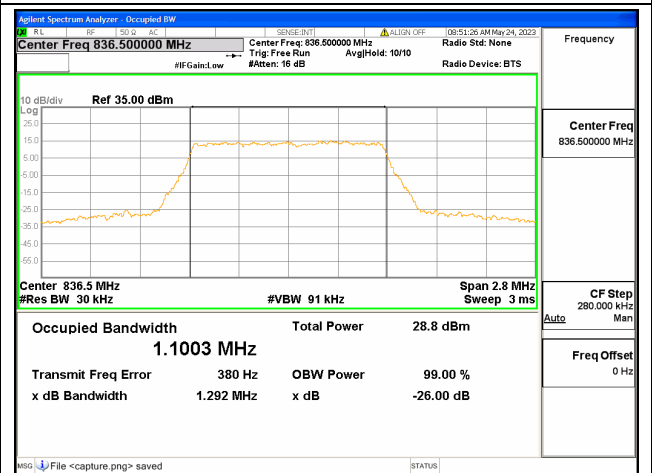

Band26 Part22 / 1.4MHz / 16QAM/ Low CH

Band26 Part22 / 1.4MHz / 64QAM/ Low CH

Band26 Part22 / 1.4MHz / QPSK/ Mid CH

Band26 Part22 / 1.4MHz / 16QAM/ Mid CH

Band26 Part22 / 1.4MHz / 64QAM/ Mid CH

Band26 Part22 / 1.4MHz / QPSK/ High CH