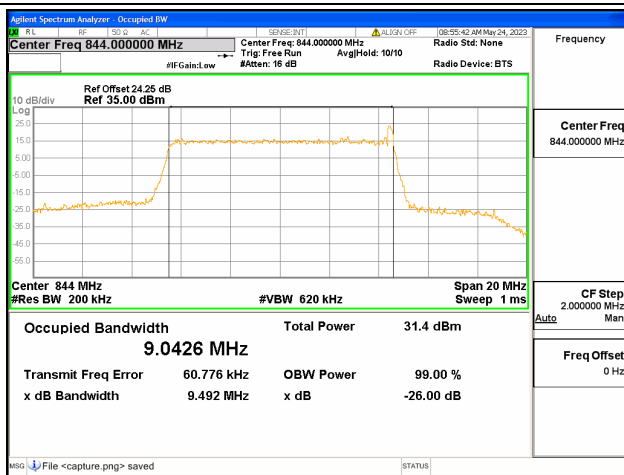

Band26 Part22 / 10MHz / 16QAM/ High CH