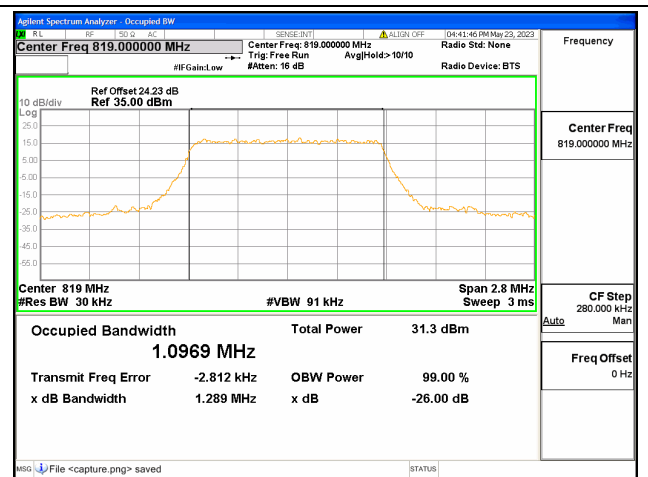

Band26 Part22 / 15MHz / 16QAM / High CH

Band26 Part22 / 15MHz / 64QAM / High CH

N/A

Band26 Part90 / 1.4MHz / QPSK / Low CH

Band26 Part90 / 1.4MHz / 16QAM / Low CH

Band26 Part90 / 1.4MHz / 64QAM/ Low CH

Band26 Part90 / 1.4MHz / QPSK/ Mid CH