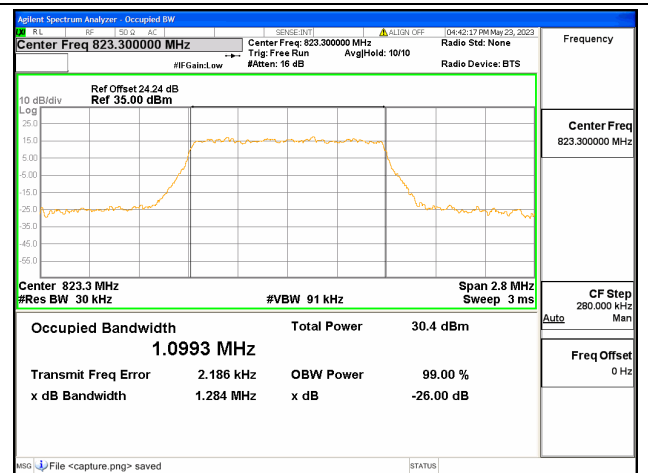

Band26 Part90 / 1.4MHz / 16QAM/ High CH