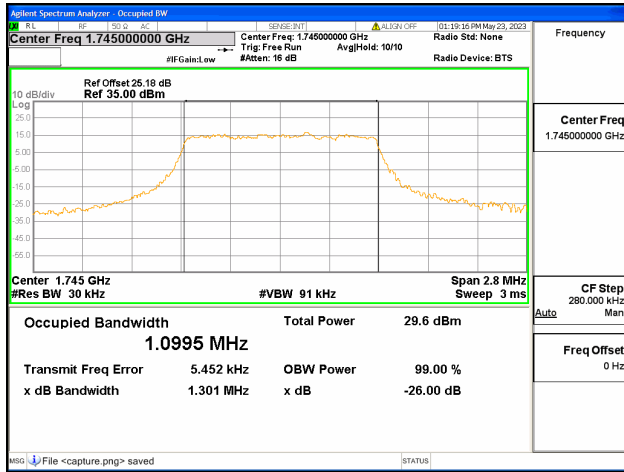

Band41 / 20MHz / 64QAM/ High CH

Band66 / 1.4MHz / QPSK/ Low CH

Band66 / 1.4MHz / 16QAM/ Low CH

Band66 / 1.4MHz / 64QAM/ Low CH

Band66 / 1.4MHz / QPSK/ Mid CH

Band66 / 1.4MHz / 16QAM/ Mid CH

Band66 / 1.4MHz / 64QAM/ Mid CH