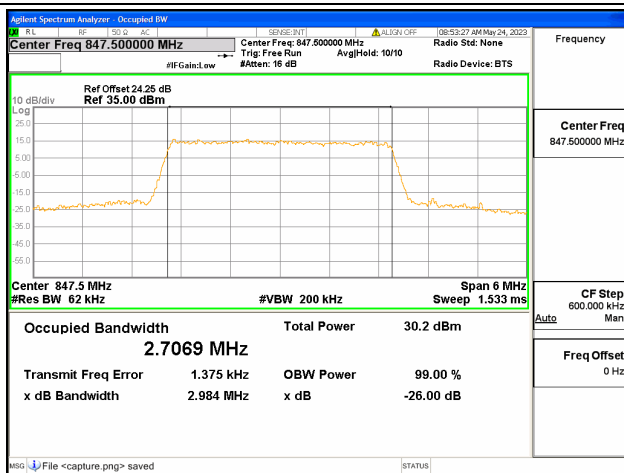

Band26 Part22 / 3MHz / 16QAM/ High CH