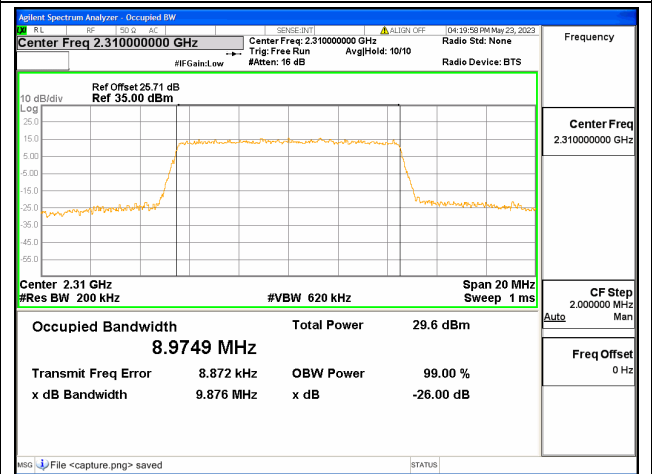

Band30 / 5MHz / 64QAM/ Mid CH

Band30 / 5MHz / QPSK/ High CH

Band30 / 5MHz / 16QAM/ High CH

Band30 / 5MHz / 64QAM/ High CH

Band30 / 10MHz / QPSK/ Mid CH

Band30 / 10MHz / 16QAM/ Mid CH

Band30 / 10MHz / 64QAM/ Mid CH