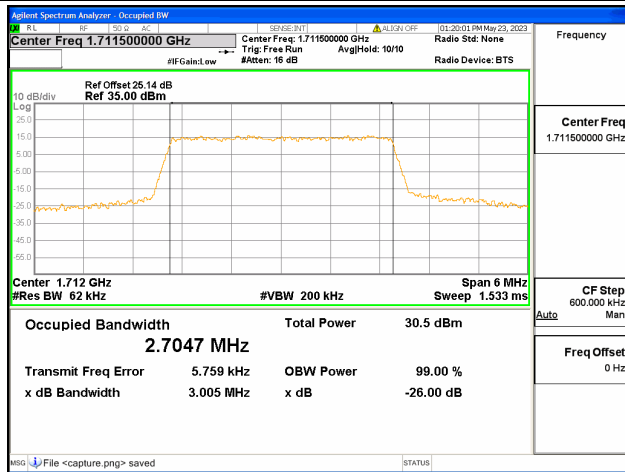

Band66 / 1.4MHz / QPSK/ High CH

Band66 / 1.4MHz / 16QAM/ High CH

Band66 / 1.4MHz / 64QAM/ High CH

Band66 / 3MHz / QPSK/ Low CH

Band66 / 3MHz / 16QAM/ Low CH

Band66 / 3MHz / 64QAM/ Low CH

Band66 / 3MHz / QPSK/ Mid CH