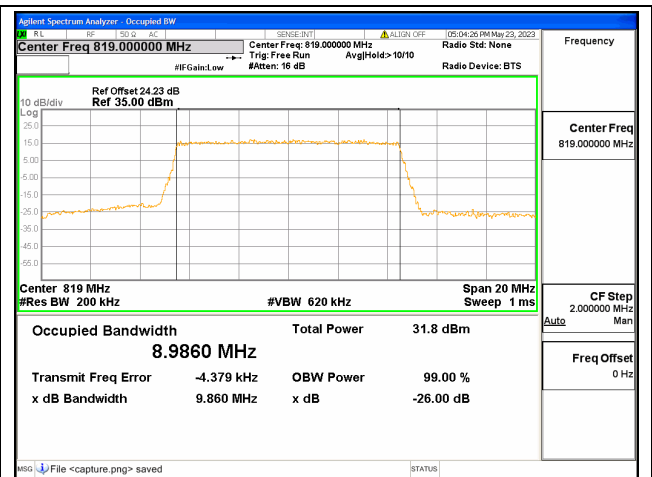

Band26 Part90 / 5MHz / 16QAM/ Mid CH

Band26 Part90 / 5MHz / 64QAM/ Mid CH

Band26 Part90 / 5MHz / QPSK/ High CH

Band26 Part90 / 5MHz / 16QAM/ High CH

Band26 Part90 / 5MHz / 64QAM/ High CH

Band26 Part90 / 10MHz / QPSK/ Mid CH