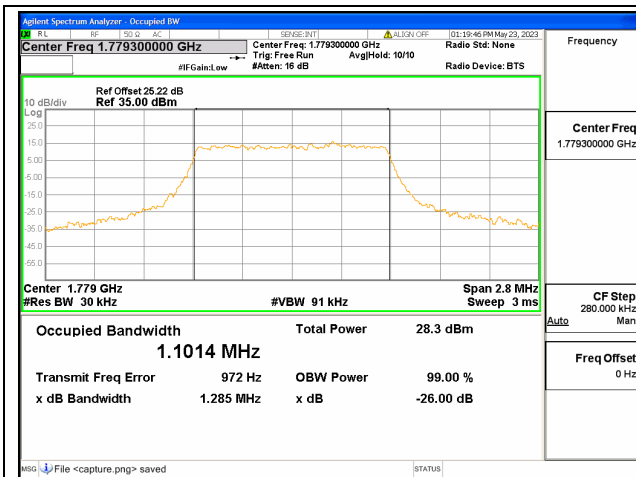

Band66 / 1.4MHz / 64QAM/ High CH