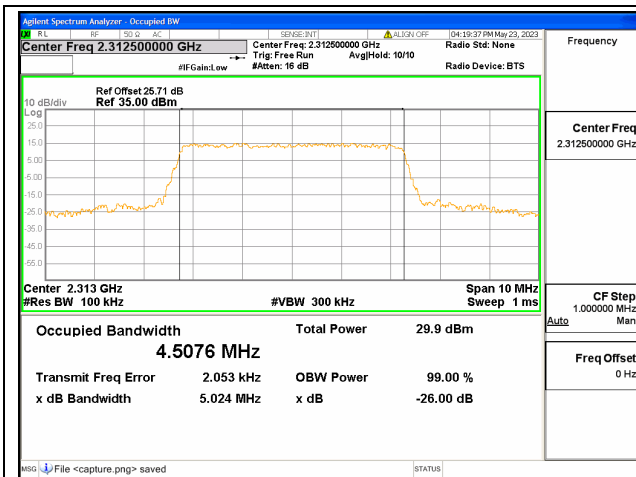

Band30 / 5MHz / 64QAM/ High CH