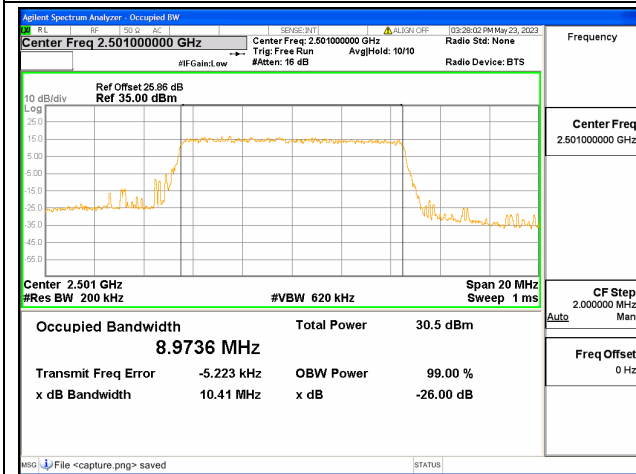

Band41 / 10MHz / 16QAM/ Low CH