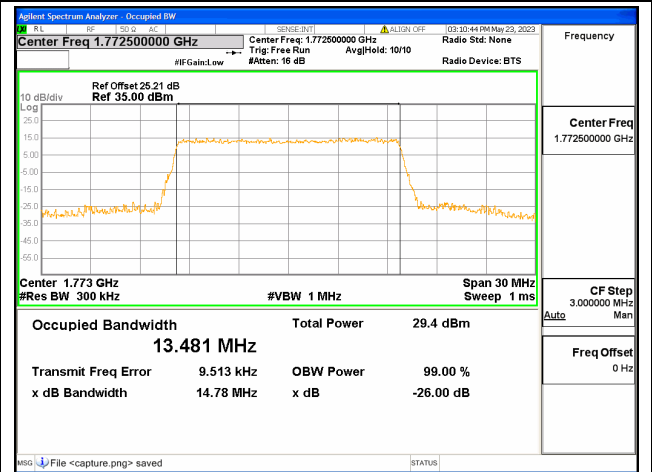

Band66 / 15MHz / 16QAM/ High CH