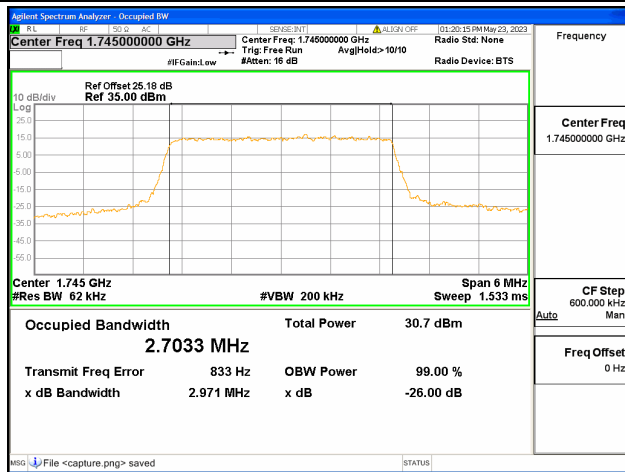

Band66 / 1.4MHz / QPSK/ High CH

Band66 / 1.4MHz / 16QAM/ High CH

Band66 / 1.4MHz / 64QAM/ High CH

Band66 / 3MHz / QPSK/ Low CH

Band66 / 3MHz / 16QAM/ Low CH

Band66 / 3MHz / 64QAM/ Low CH

Band66 / 3MHz / QPSK/ Mid CH