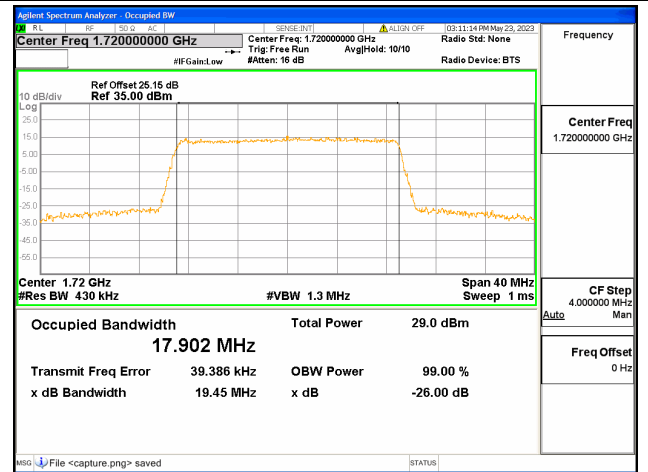

Band66 / 15MHz / 64QAM/ Mid CH

Band66 / 15MHz / QPSK/ High CH

Band66 / 15MHz / 16QAM/ High CH

Band66 / 15MHz / 64QAM/ High CH

Band66 / 20MHz / QPSK/ Low CH

Band66 / 20MHz / 16QAM/ Low CH

Band66 / 20MHz / 64QAM/ Low CH