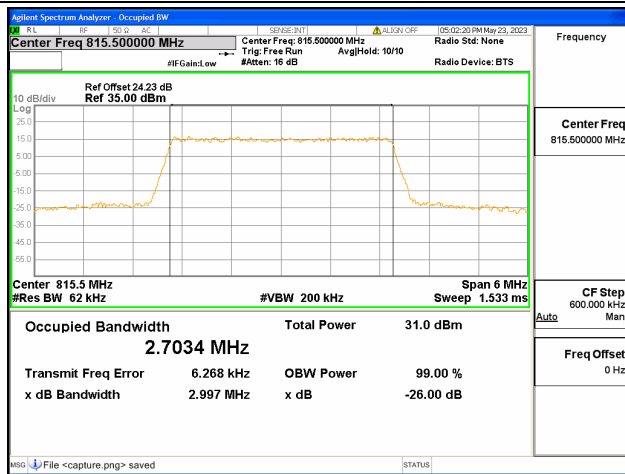

Band26 Part90 / 1.4MHz / 16QAM/ Mid CH

Band26 Part90 / 1.4MHz / 64QAM/ Mid CH

Band26 Part90 / 1.4MHz / QPSK/ High CH

Band26 Part90 / 1.4MHz / 16QAM/ High CH

Band26 Part90 / 1.4MHz / 64QAM/ High CH

Band26 Part90 / 3MHz / QPSK/ Low CH