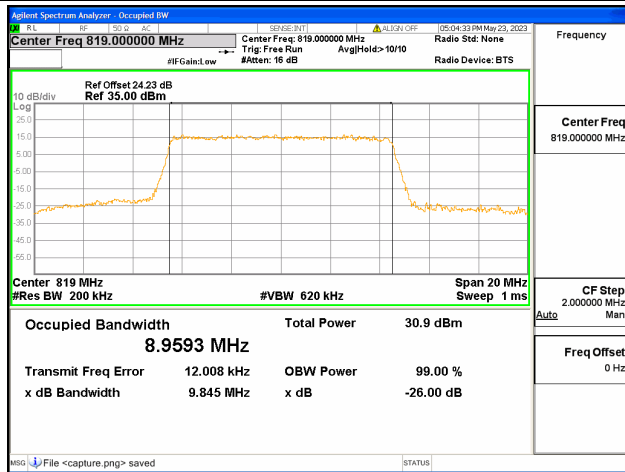

Band26 Part90 / 5MHz / 16QAM/ Mid CH

Band26 Part90 / 5MHz / 64QAM/ Mid CH

Band26 Part90 / 5MHz / QPSK/ High CH

Band26 Part90 / 5MHz / 16QAM/ High CH

Band26 Part90 / 5MHz / 64QAM/ High CH

Band26 Part90 / 10MHz / QPSK/ Mid CH