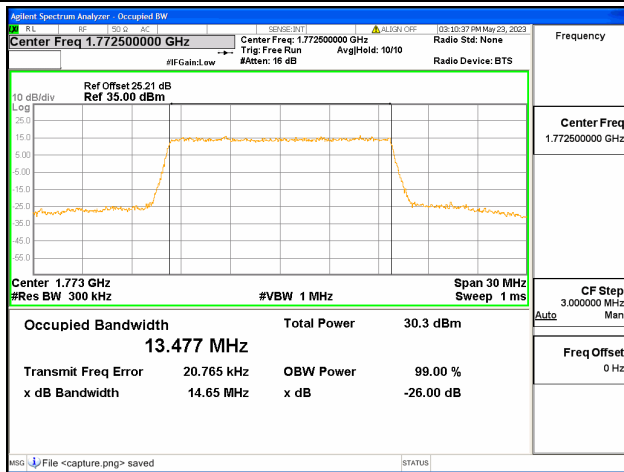

Band66 / 15MHz / QPSK/ High CH