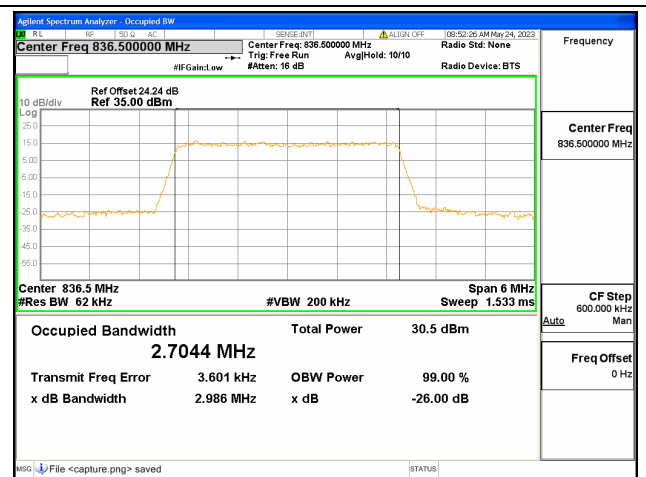

Band26 Part22 / 1.4MHz / 16QAM/ High CH

Band26 Part22 / 1.4MHz / 64QAM/ High CH

Band26 Part22 / 3MHz / QPSK/ Low CH

Band26 Part22 / 3MHz / 16QAM/ Low CH

Band26 Part22 / 3MHz / 64QAM/ Low CH

Band26 Part22 / 3MHz / QPSK/ Mid CH