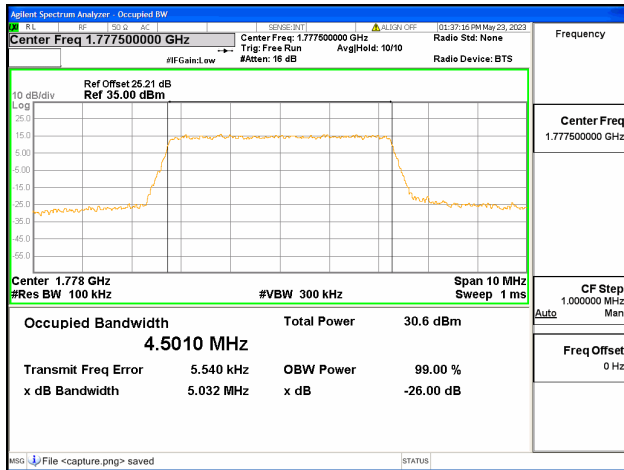

Band66 / 5MHz / 64QAM/ Low CH

Band66 / 5MHz / QPSK/ Mid CH

Band66 / 5MHz / 16QAM/ Mid CH

Band66 / 5MHz / 64QAM/ Mid CH

Band66 / 5MHz / QPSK/ High CH

Band66 / 5MHz / 16QAM/ High CH

Band66 / 5MHz / 64QAM/ High CH