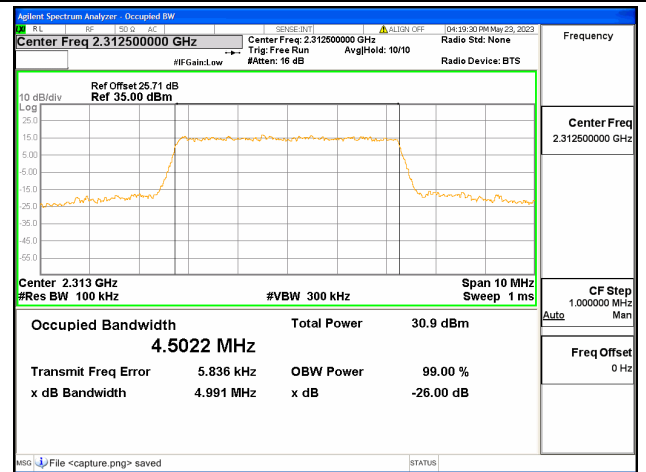

Band30 / 5MHz / 16QAM/ High CH