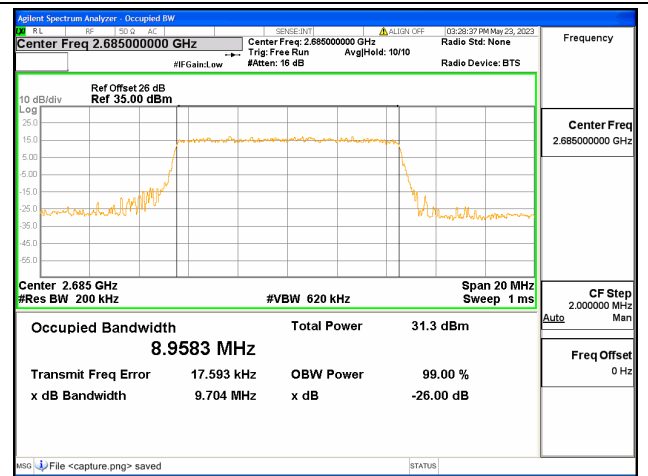

Band41 / 10MHz / QPSK/ High CH