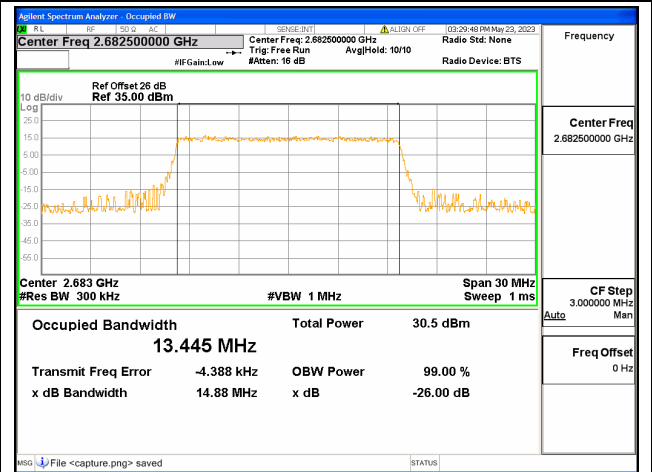

Band41 / 15MHz / QPSK/ Mid CH

Band41 / 15MHz / 16QAM/ Mid CH

Band41 / 15MHz / 64QAM/ Mid CH

Band41 / 15MHz / QPSK/ High CH

Band41 / 15MHz / 16QAM/ High CH

Band41 / 15MHz / 64QAM/ High CH

Band41 / 20MHz / QPSK/ Low CH