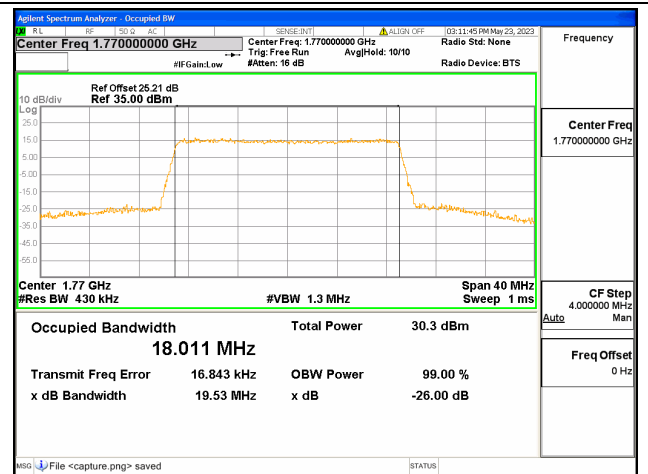

Band66 / 20MHz / QPSK/ High CH