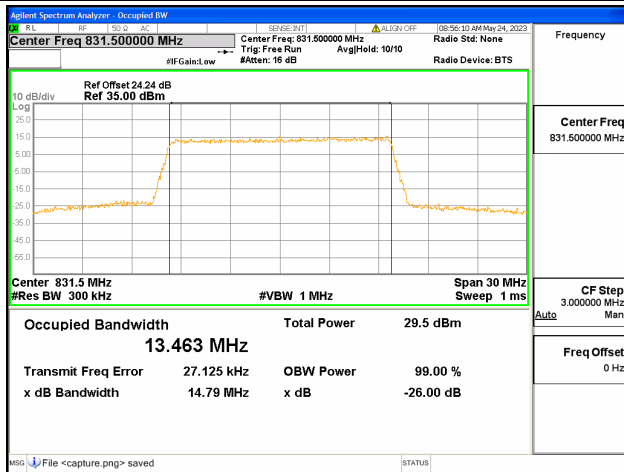

Band26 Part22 / 15MHz / 64QAM/ Low CH