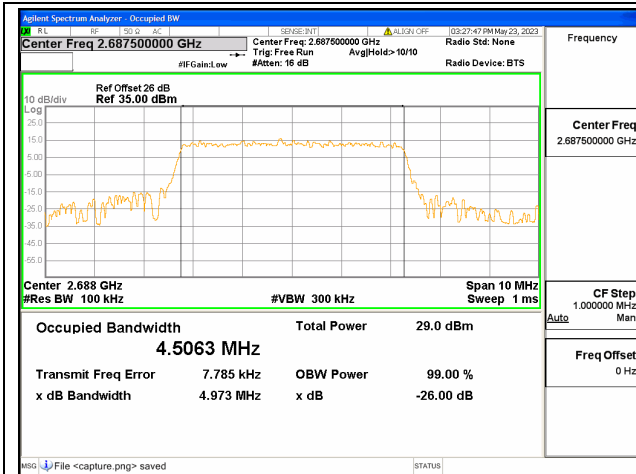

Band41 / 5MHz / 64QAM/ High CH