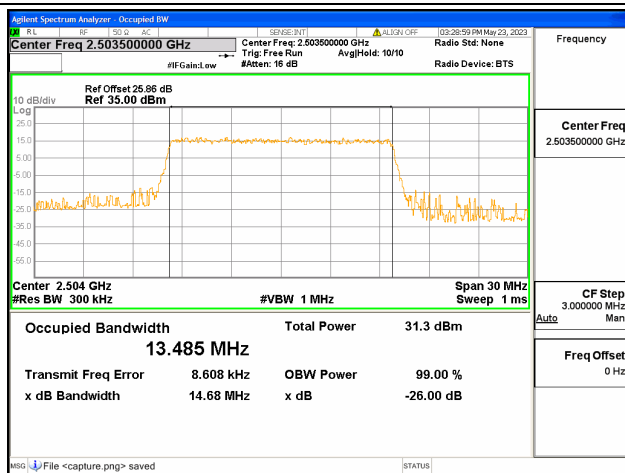

Band41 / 10MHz / 64QAM/ Mid CH

Band41 / 10MHz / QPSK/ High CH

Band41 / 10MHz / 16QAM/ High CH

Band41 / 10MHz / 64QAM/ High CH

Band41 / 15MHz / QPSK/ Low CH

Band41 / 15MHz / 16QAM/ Low CH

Band41 / 15MHz / 64QAM/ Low CH