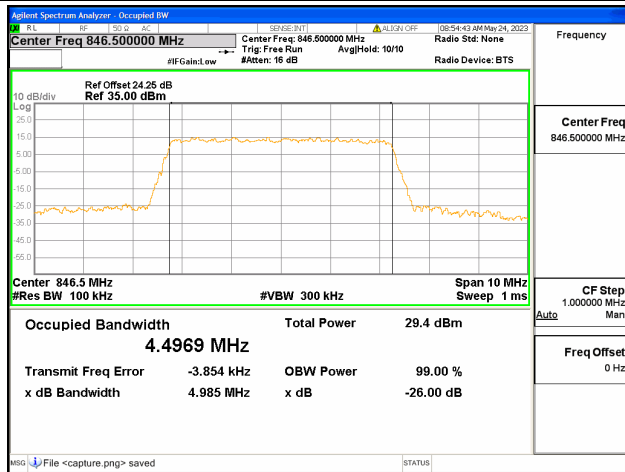

Band26 Part22 / 5MHz / 64QAM/ High CH