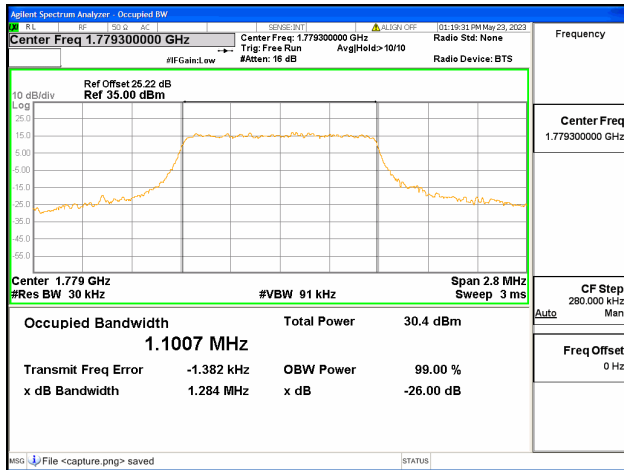

Band41 / 20MHz / 64QAM/ High CH

Band66 / 1.4MHz / QPSK/ Low CH

Band66 / 1.4MHz / 16QAM/ Low CH

Band66 / 1.4MHz / 64QAM/ Low CH

Band66 / 1.4MHz / QPSK/ Mid CH

Band66 / 1.4MHz / 16QAM/ Mid CH

Band66 / 1.4MHz / 64QAM/ Mid CH