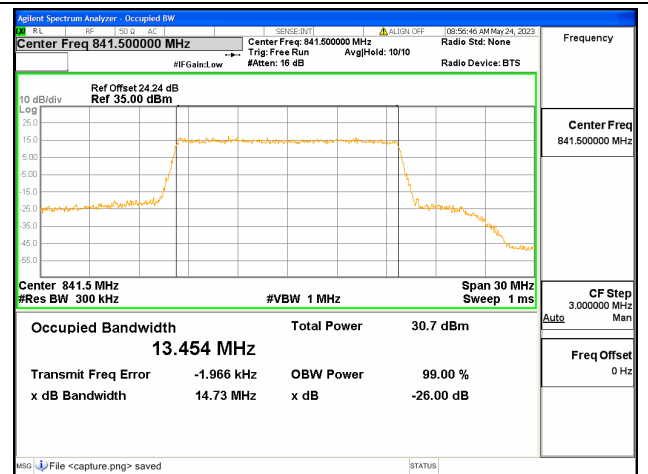

Band26 Part22 / 15MHz / 16QAM/ Low CH

Band26 Part22 / 15MHz / 64QAM/ Low CH

Band26 Part22 / 15MHz / QPSK/ Mid CH

Band26 Part22 / 15MHz / 16QAM/ Mid CH

Band26 Part22 / 15MHz / 64QAM/ Mid CH

Band26 Part22 / 15MHz / QPSK / High CH