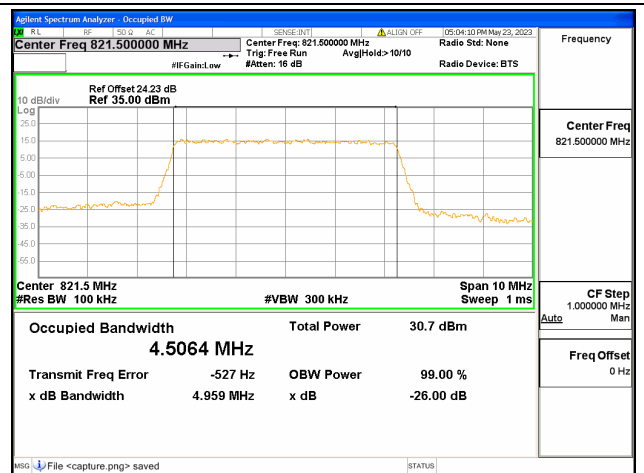

Band26 Part90 / 5MHz / 16QAM/ High CH