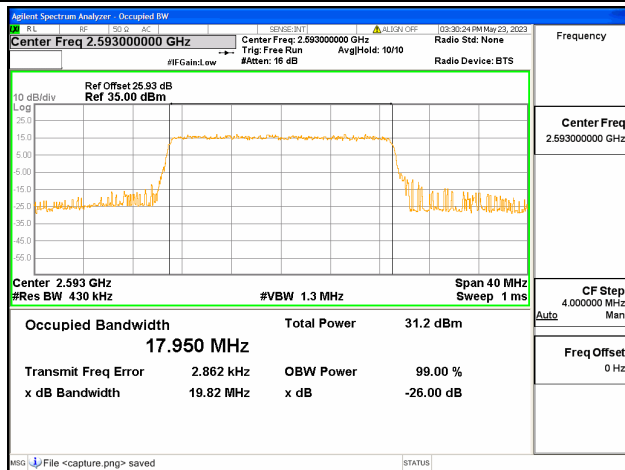

Band41 / 20MHz / QPSK/ Mid CH