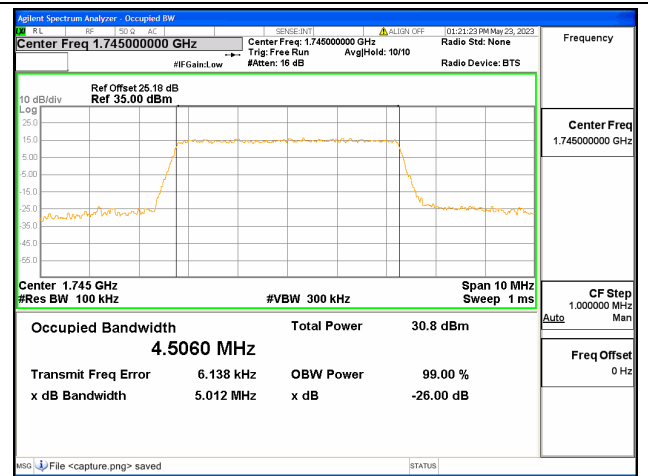

Band66 / 5MHz / QPSK/ Mid CH