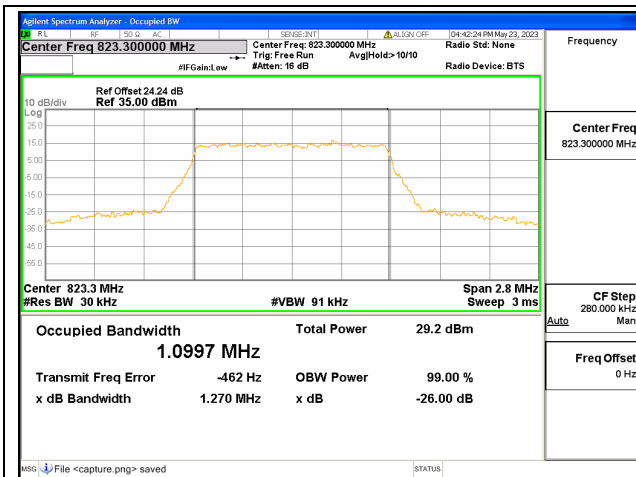

Band26 Part90 / 1.4MHz / 16QAM/ Mid CH

Band26 Part90 / 1.4MHz / 64QAM/ Mid CH

Band26 Part90 / 1.4MHz / QPSK/ High CH

Band26 Part90 / 1.4MHz / 16QAM/ High CH

Band26 Part90 / 1.4MHz / 64QAM/ High CH

Band26 Part90 / 3MHz / QPSK/ Low CH