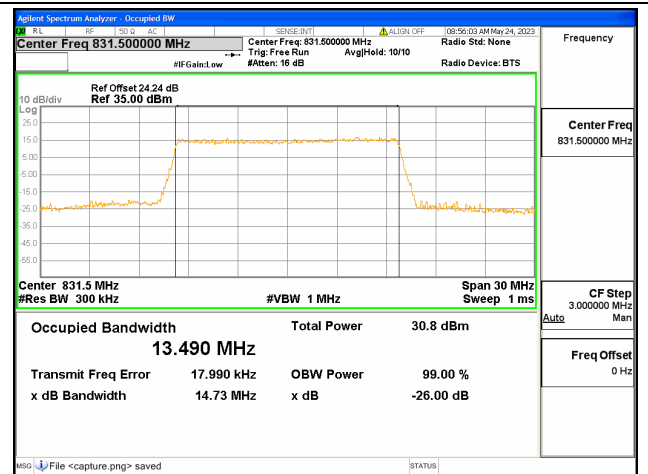

Band26 Part22 / 10MHz / 16QAM/ Mid CH

Band26 Part22 / 10MHz / 64QAM/ Mid CH

Band26 Part22 / 10MHz / QPSK/ High CH

Band26 Part22 / 10MHz / 16QAM/ High CH

Band26 Part22 / 10MHz / 64QAM/ High CH

Band26 Part22 / 15MHz / QPSK/ Low CH