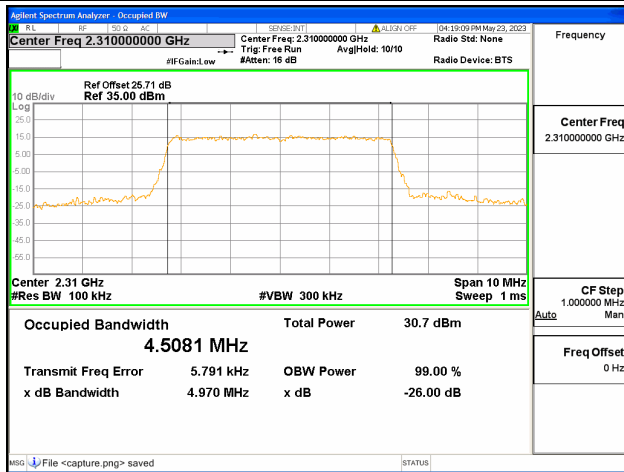

Band26 Part90 / 10MHz / 16QAM/ Mid CH

Band26 Part90 / 10MHz / 64QAM/ Mid CH

Band30 / 5MHz / QPSK/ Low CH

Band30 / 5MHz / 16QAM/ Low CH

Band30 / 5MHz / 64QAM/ Low CH

Band30 / 5MHz / QPSK/ Mid CH

Band30 / 5MHz / 16QAM/ Mid CH