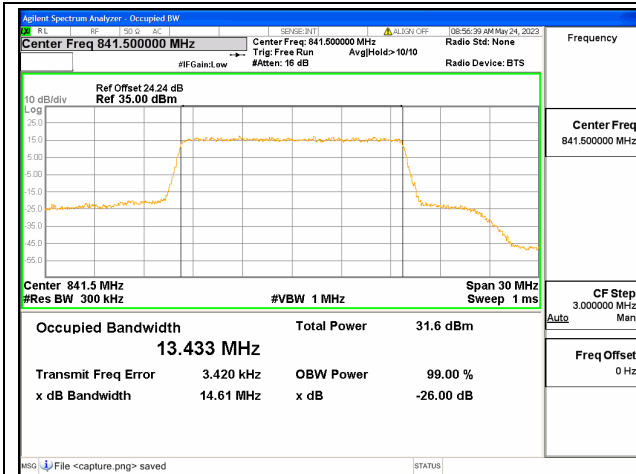

Band26 Part22 / 15MHz / 16QAM/ Low CH

Band26 Part22 / 15MHz / 64QAM/ Low CH

Band26 Part22 / 15MHz / QPSK/ Mid CH

Band26 Part22 / 15MHz / 16QAM/ Mid CH

Band26 Part22 / 15MHz / 64QAM/ Mid CH

Band26 Part22 / 15MHz / QPSK / High CH