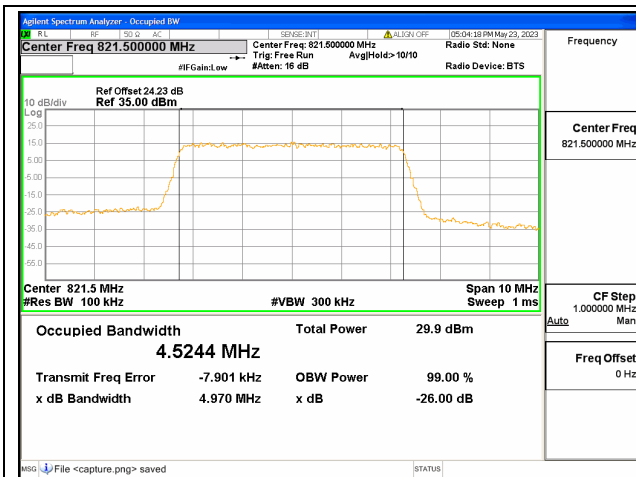

Band26 Part90 / 5MHz / 16QAM/ Mid CH

Band26 Part90 / 5MHz / 64QAM/ Mid CH

Band26 Part90 / 5MHz / QPSK/ High CH

Band26 Part90 / 5MHz / 16QAM/ High CH

Band26 Part90 / 5MHz / 64QAM/ High CH

Band26 Part90 / 10MHz / QPSK/ Mid CH