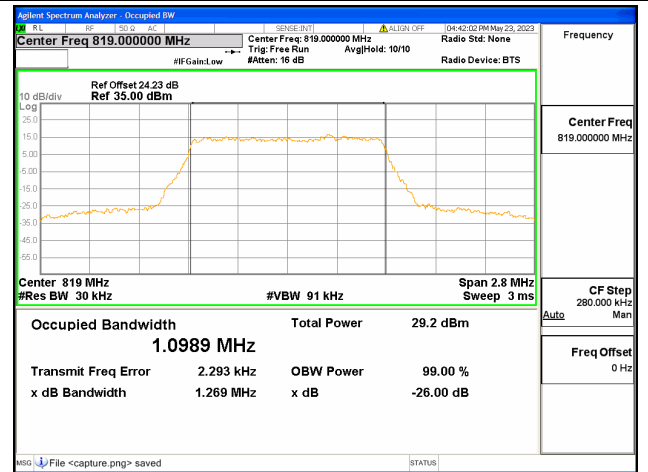

Band26 Part90 / 1.4MHz / 64QAM/ Mid CH