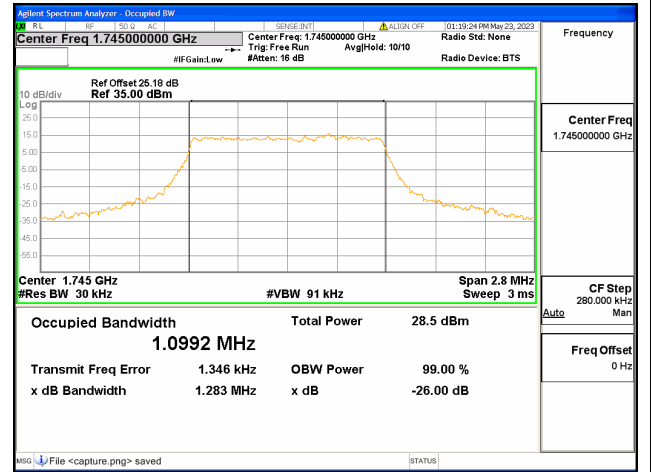

Band41 / 20MHz / 64QAM/ High CH

Band66 / 1.4MHz / QPSK/ Low CH

Band66 / 1.4MHz / 16QAM/ Low CH

Band66 / 1.4MHz / 64QAM/ Low CH

Band66 / 1.4MHz / QPSK/ Mid CH

Band66 / 1.4MHz / 16QAM/ Mid CH

Band66 / 1.4MHz / 64QAM/ Mid CH