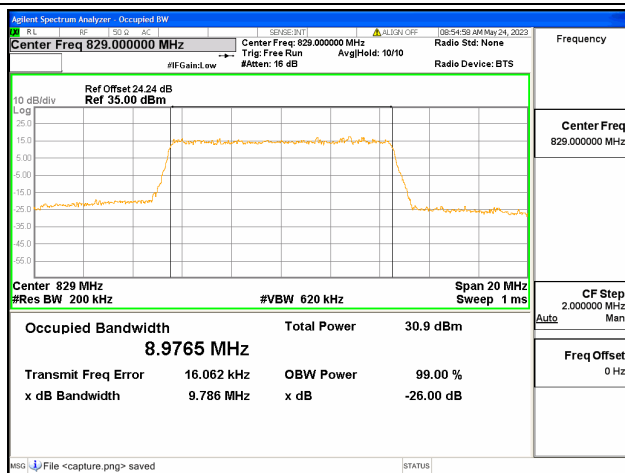

Band26 Part22 / 10MHz / 16QAM/ Low CH