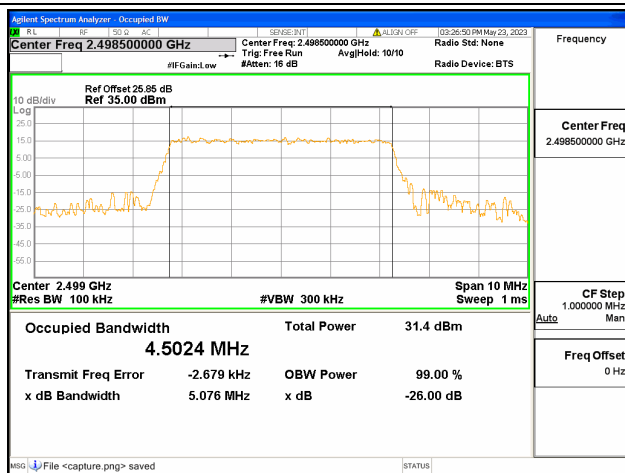

Band30 / 5MHz / 64QAM/ Mid CH

Band30 / 5MHz / QPSK/ High CH

Band30 / 5MHz / 16QAM/ High CH

Band30 / 5MHz / 64QAM/ High CH

Band30 / 10MHz / QPSK/ Mid CH

Band30 / 10MHz / 16QAM/ Mid CH

Band30 / 10MHz / 64QAM/ Mid CH