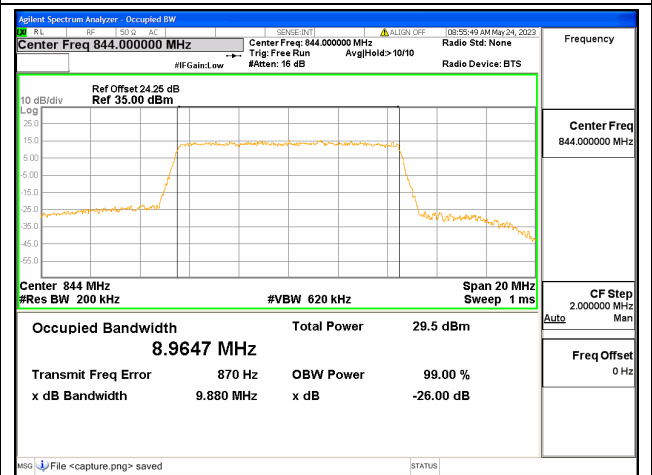

Band26 Part22 / 10MHz / 16QAM/ Mid CH

Band26 Part22 / 10MHz / 64QAM/ Mid CH

Band26 Part22 / 10MHz / QPSK/ High CH

Band26 Part22 / 10MHz / 16QAM/ High CH

Band26 Part22 / 10MHz / 64QAM/ High CH

Band26 Part22 / 15MHz / QPSK/ Low CH