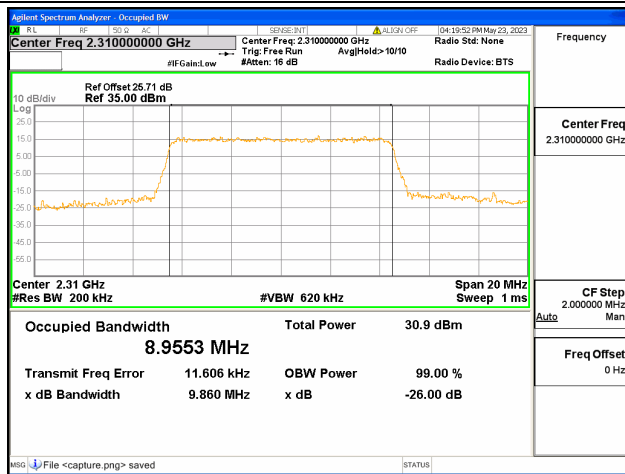

Band30 / 5MHz / 64QAM/ Mid CH

Band30 / 5MHz / QPSK/ High CH

Band30 / 5MHz / 16QAM/ High CH

Band30 / 5MHz / 64QAM/ High CH

Band30 / 10MHz / QPSK/ Mid CH

Band30 / 10MHz / 16QAM/ Mid CH

Band30 / 10MHz / 64QAM/ Mid CH