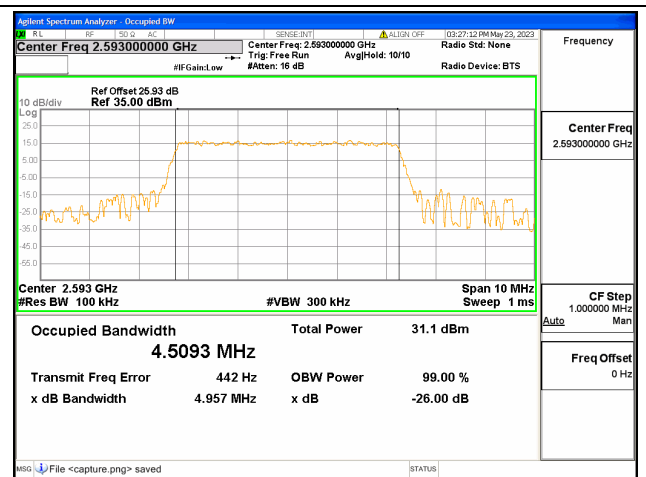

Band41 / 5MHz / QPSK/ Low CH

Band41 / 5MHz / 16QAM/ Low CH

Band41 / 5MHz / 64QAM/ Low CH

Band41 / 5MHz / QPSK/ Mid CH

Band41 / 5MHz / 16QAM/ Mid CH

Band41 / 5MHz / 64QAM/ Mid CH

Band41 / 5MHz / QPSK/ High CH