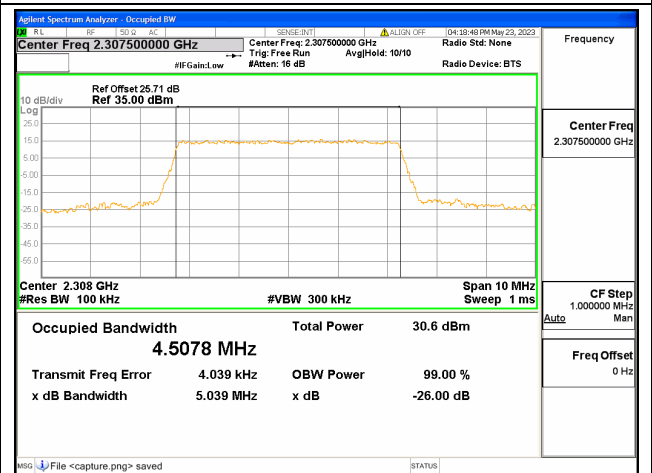

Band30 / 5MHz / 16QAM/ Low CH