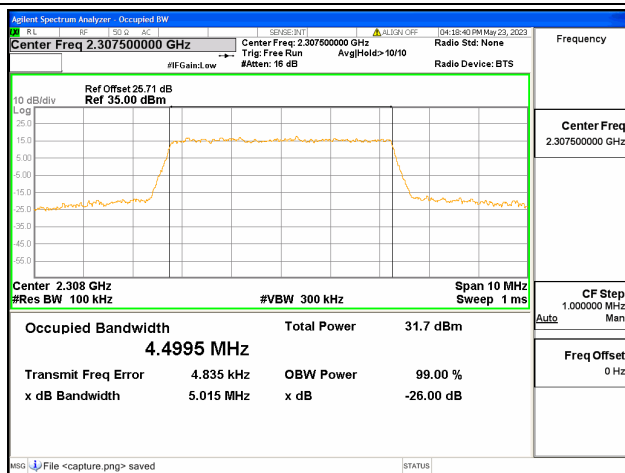

Band30 / 5MHz / QPSK/ Low CH