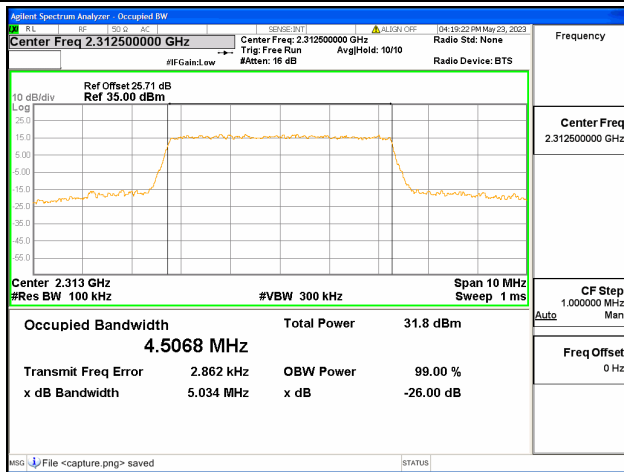

Band30 / 5MHz / QPSK/ High CH