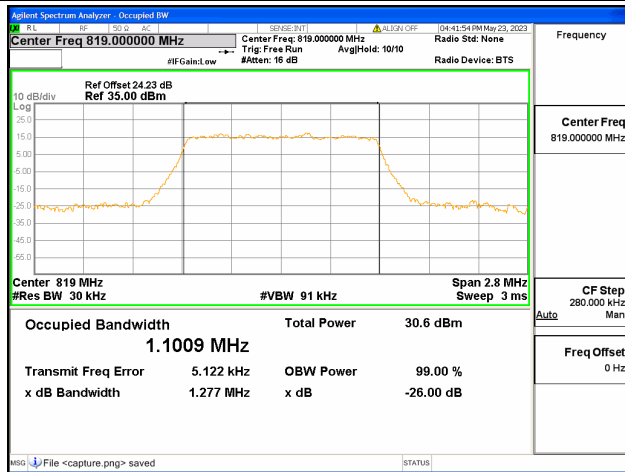

Band26 Part22 / 15MHz / 16QAM / High CH

Band26 Part22 / 15MHz / 64QAM / High CH

N/A

Band26 Part90 / 1.4MHz / QPSK / Low CH

Band26 Part90 / 1.4MHz / 16QAM / Low CH

Band26 Part90 / 1.4MHz / 64QAM/ Low CH

Band26 Part90 / 1.4MHz / QPSK/ Mid CH