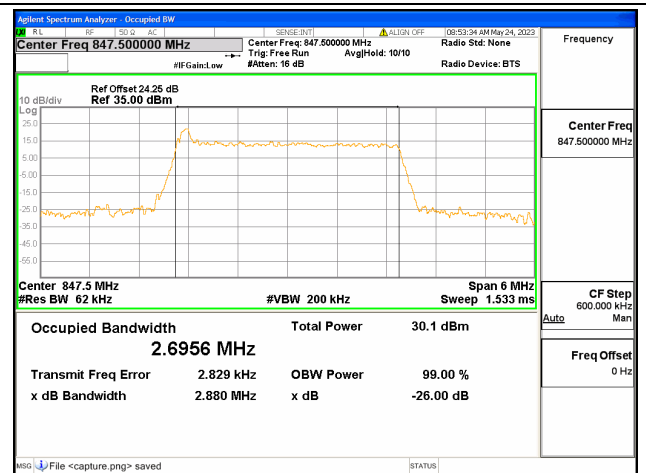

Band26 Part22 / 3MHz / 16QAM/ Mid CH

Band26 Part22 / 3MHz / 64QAM/ Mid CH

Band26 Part22 / 3MHz / QPSK/ High CH

Band26 Part22 / 3MHz / 16QAM/ High CH

Band26 Part22 / 3MHz / 64QAM/ High CH

Band26 Part22 / 5MHz / QPSK/ Low CH