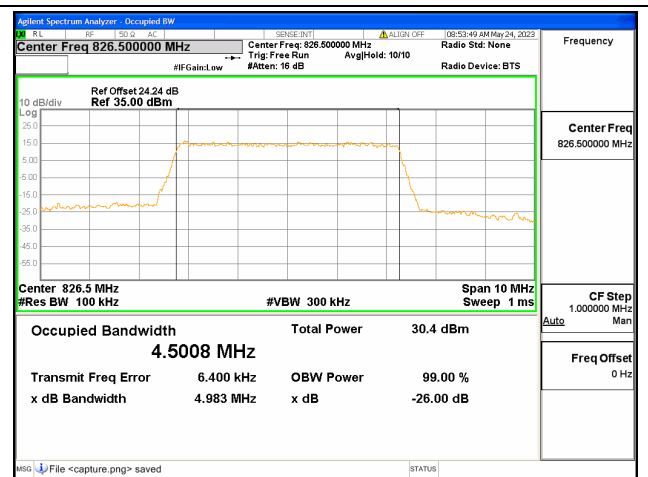

Band26 Part22 / 3MHz / 16QAM/ Mid CH

Band26 Part22 / 3MHz / 64QAM/ Mid CH

Band26 Part22 / 3MHz / QPSK/ High CH

Band26 Part22 / 3MHz / 16QAM/ High CH

Band26 Part22 / 3MHz / 64QAM/ High CH

Band26 Part22 / 5MHz / QPSK/ Low CH