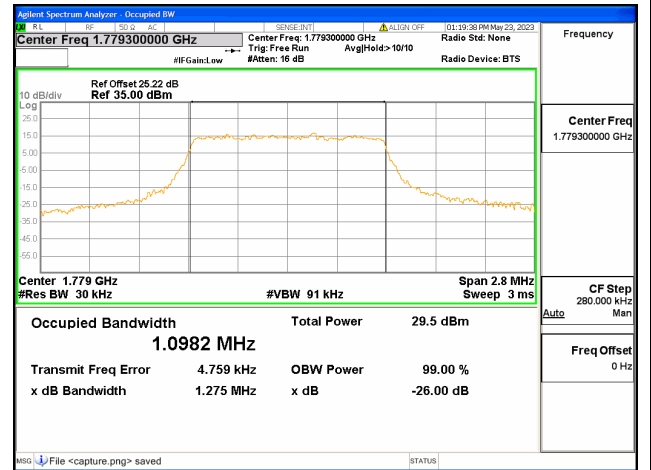

Band66 / 1.4MHz / 16QAM/ High CH