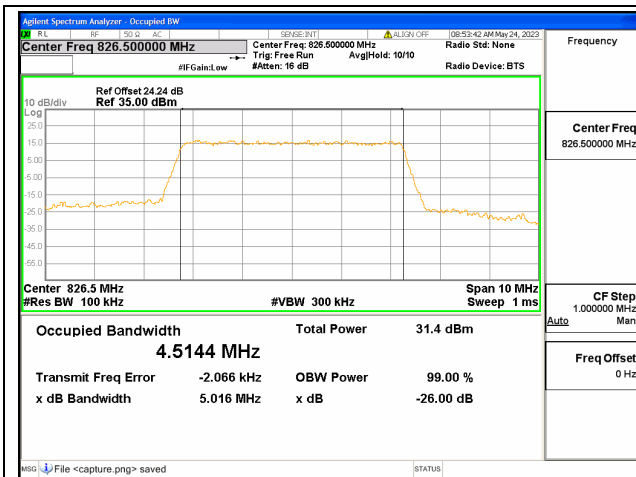

Band26 Part22 / 3MHz / 16QAM/ Mid CH

Band26 Part22 / 3MHz / 64QAM/ Mid CH

Band26 Part22 / 3MHz / QPSK/ High CH

Band26 Part22 / 3MHz / 16QAM/ High CH

Band26 Part22 / 3MHz / 64QAM/ High CH

Band26 Part22 / 5MHz / QPSK/ Low CH