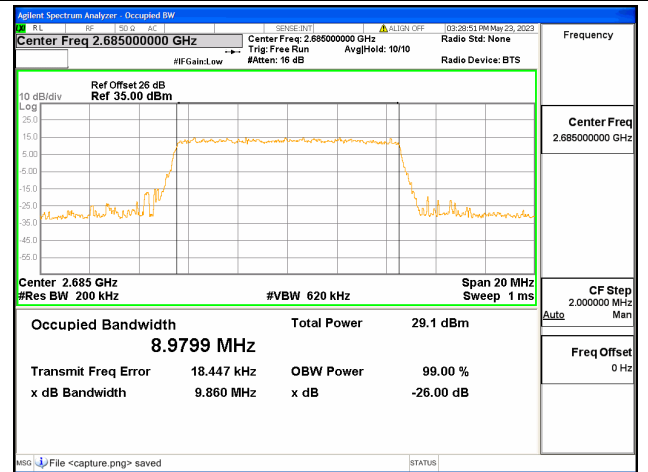

Band41 / 10MHz / 64QAM/ High CH