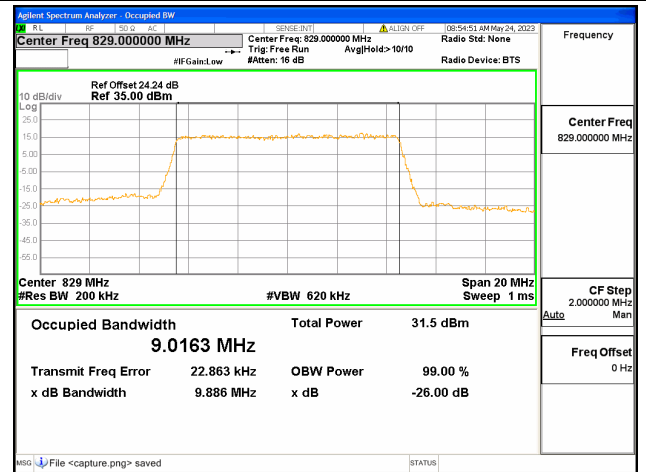

Band26 Part22 / 10MHz / QPSK/ Low CH