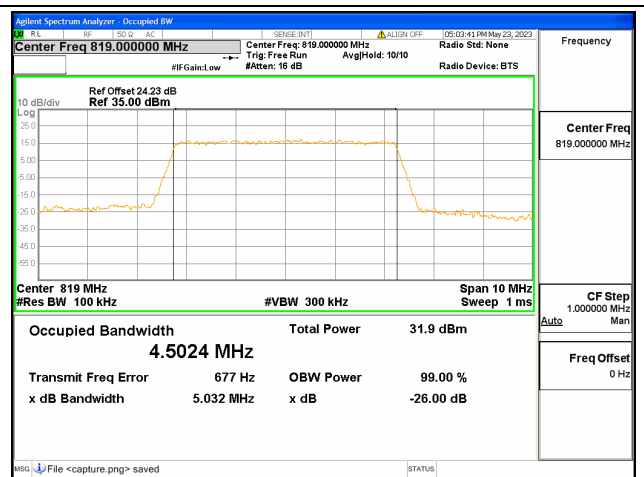

Band26 Part90 / 3MHz / 16QAM/ High CH

Band26 Part90 / 3MHz / 64QAM/ High CH

Band26 Part90 / 5MHz / QPSK/ Low CH

Band26 Part90 / 5MHz / 16QAM/ Low CH

Band26 Part90 / 5MHz / 64QAM/ Low CH

Band26 Part90 / 5MHz / QPSK/ Mid CH