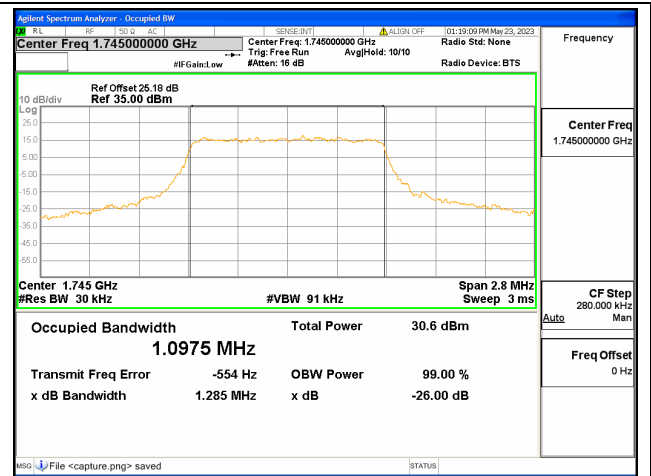

Band41 / 20MHz / 64QAM/ High CH

Band66 / 1.4MHz / QPSK/ Low CH

Band66 / 1.4MHz / 16QAM/ Low CH

Band66 / 1.4MHz / 64QAM/ Low CH

Band66 / 1.4MHz / QPSK/ Mid CH

Band66 / 1.4MHz / 16QAM/ Mid CH

Band66 / 1.4MHz / 64QAM/ Mid CH