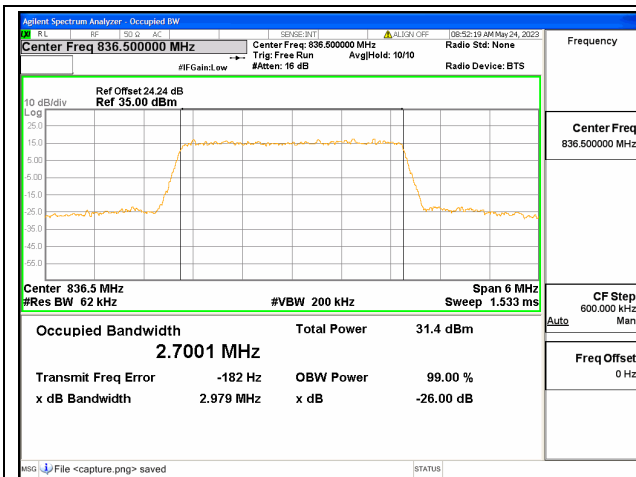

Band26 Part22 / 1.4MHz / 16QAM/ High CH

Band26 Part22 / 1.4MHz / 64QAM/ High CH

Band26 Part22 / 3MHz / QPSK/ Low CH

Band26 Part22 / 3MHz / 16QAM/ Low CH

Band26 Part22 / 3MHz / 64QAM/ Low CH

Band26 Part22 / 3MHz / QPSK/ Mid CH