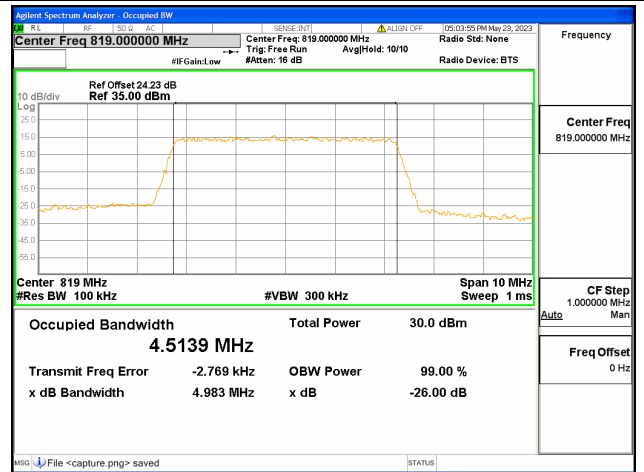

Band26 Part90 / 5MHz / 64QAM/ Mid CH