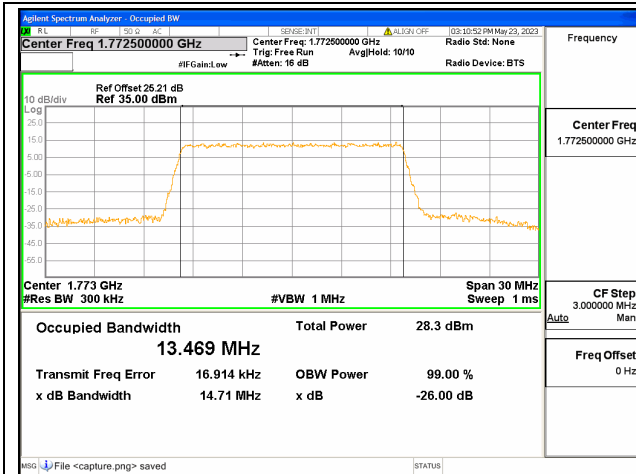

Band66 / 15MHz / 64QAM/ High CH