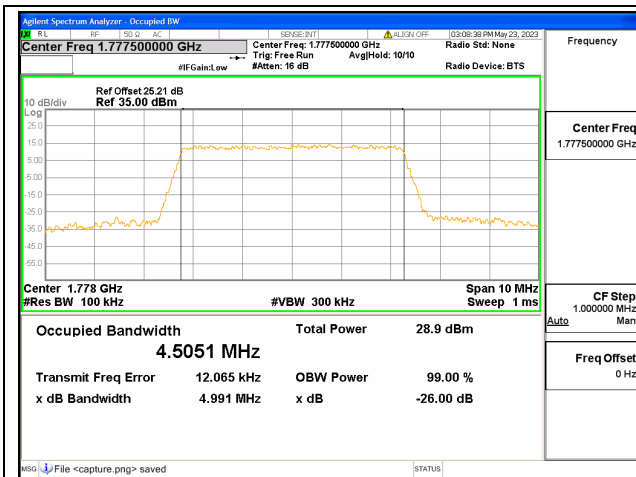

Band66 / 5MHz / 64QAM/ Low CH

Band66 / 5MHz / QPSK/ Mid CH

Band66 / 5MHz / 16QAM/ Mid CH

Band66 / 5MHz / 64QAM/ Mid CH

Band66 / 5MHz / QPSK/ High CH

Band66 / 5MHz / 16QAM/ High CH

Band66 / 5MHz / 64QAM/ High CH