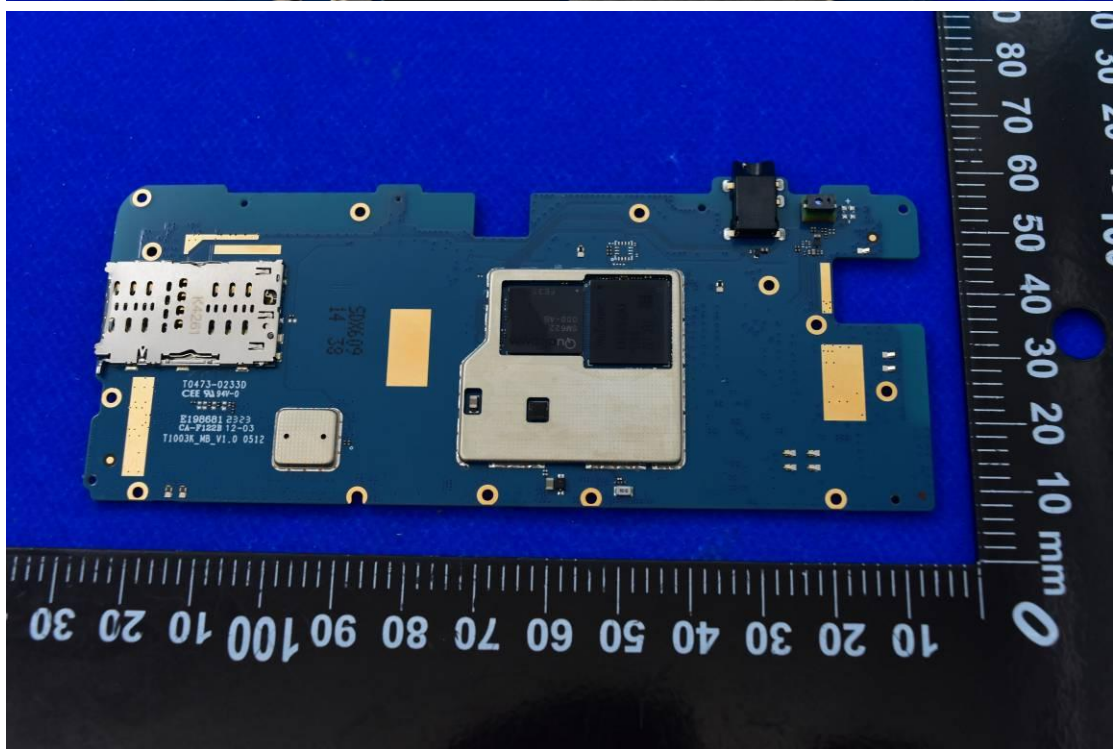

FCC ID: 2ABGH-RC10RLT

Internal Photos

1. EUT uncover view

2. Antenna view