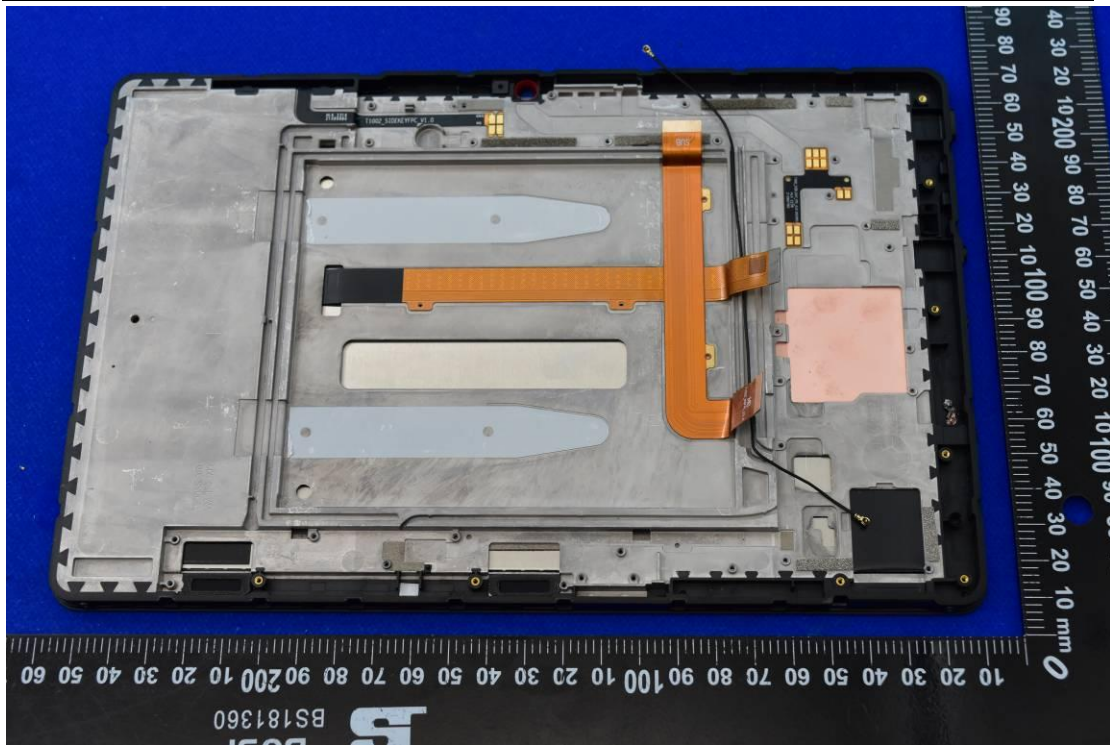

FCC ID: 2ABGH-RC10RLT

Internal Photos

1. EUT uncover view

2. Antenna view