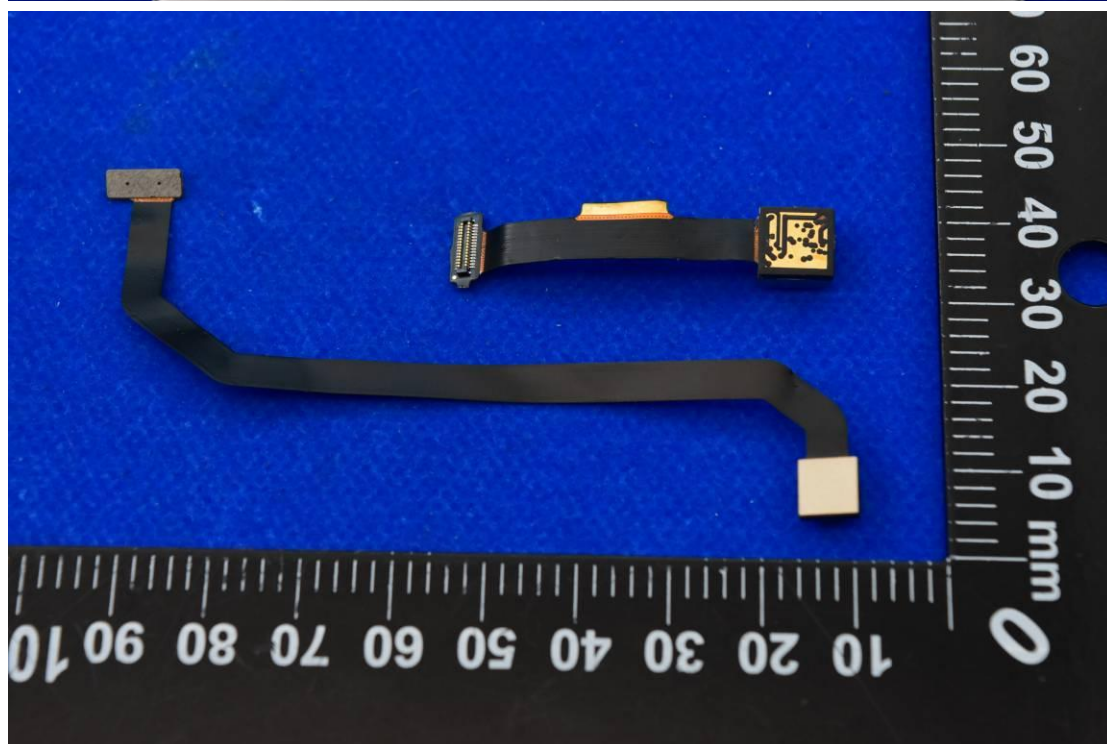

FCC ID: 2ABGH-RC10RLT

Internal Photos

1. EUT uncover view

2. Antenna view