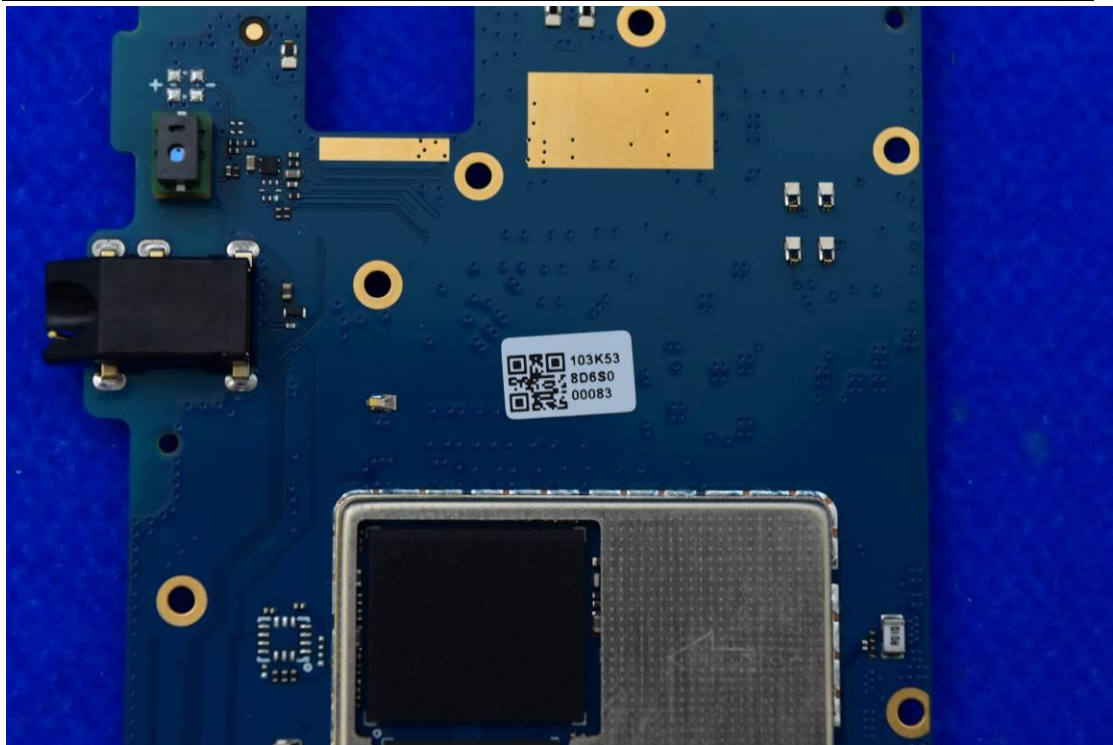

FCC ID: 2ABGH-RC10RLT

Internal Photos

1. EUT uncover view

2. Antenna view