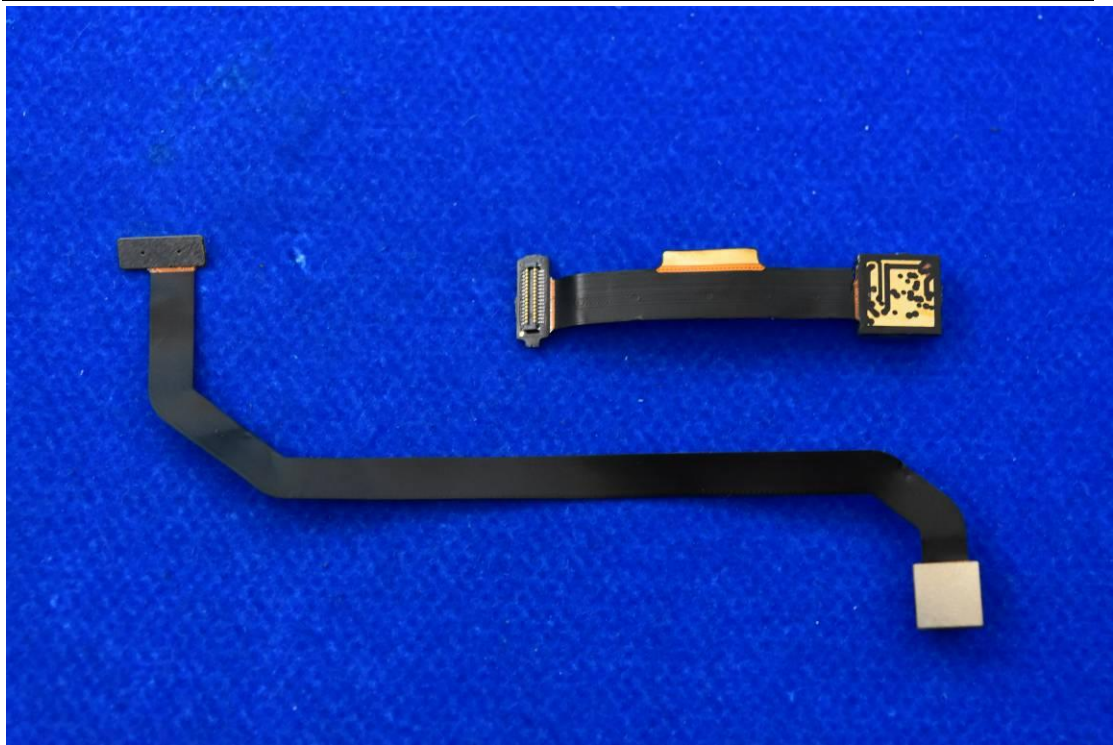

FCC ID: 2ABGH-RC10RLT

Internal Photos

1. EUT uncover view

2. Antenna view