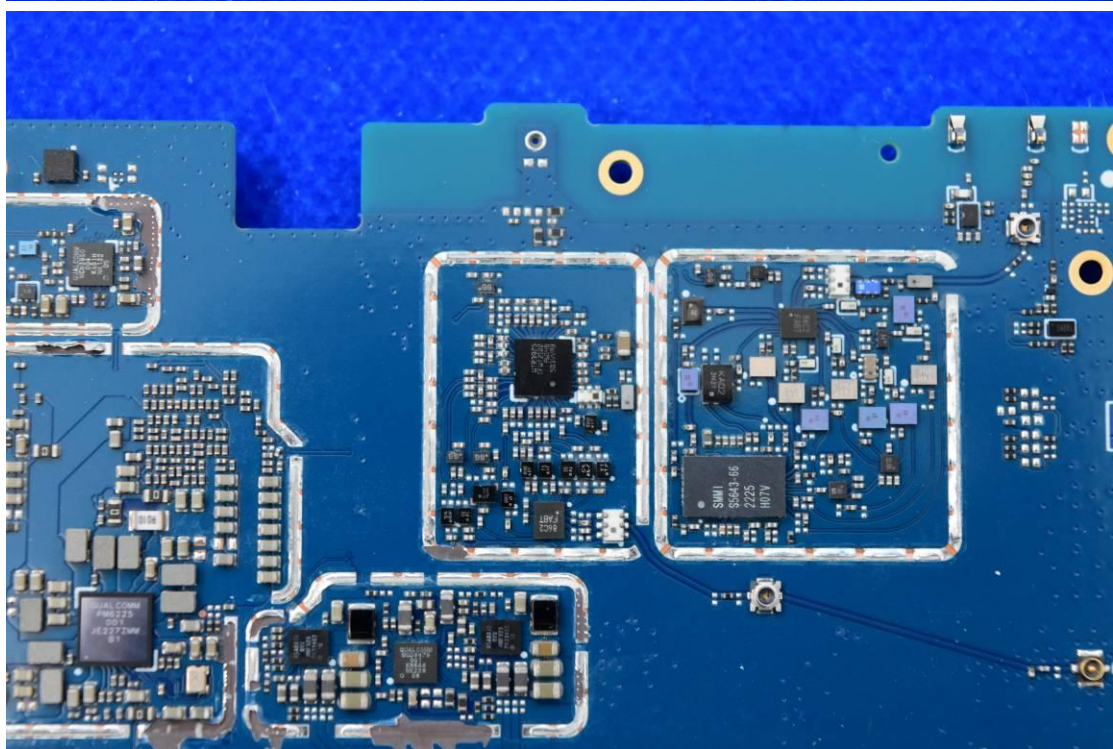

FCC ID: 2ABGH-RC10RLT

Internal Photos

1. EUT uncover view

2. Antenna view