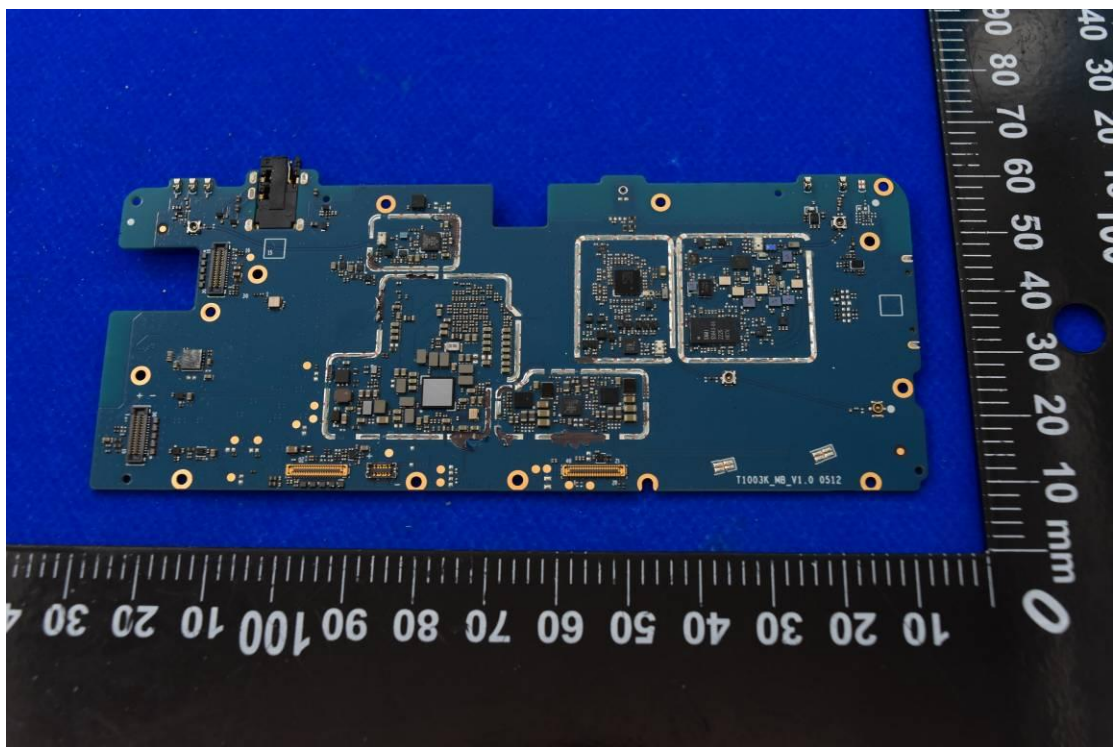

FCC ID: 2ABGH-RC10RLT

Internal Photos

1. EUT uncover view

2. Antenna view