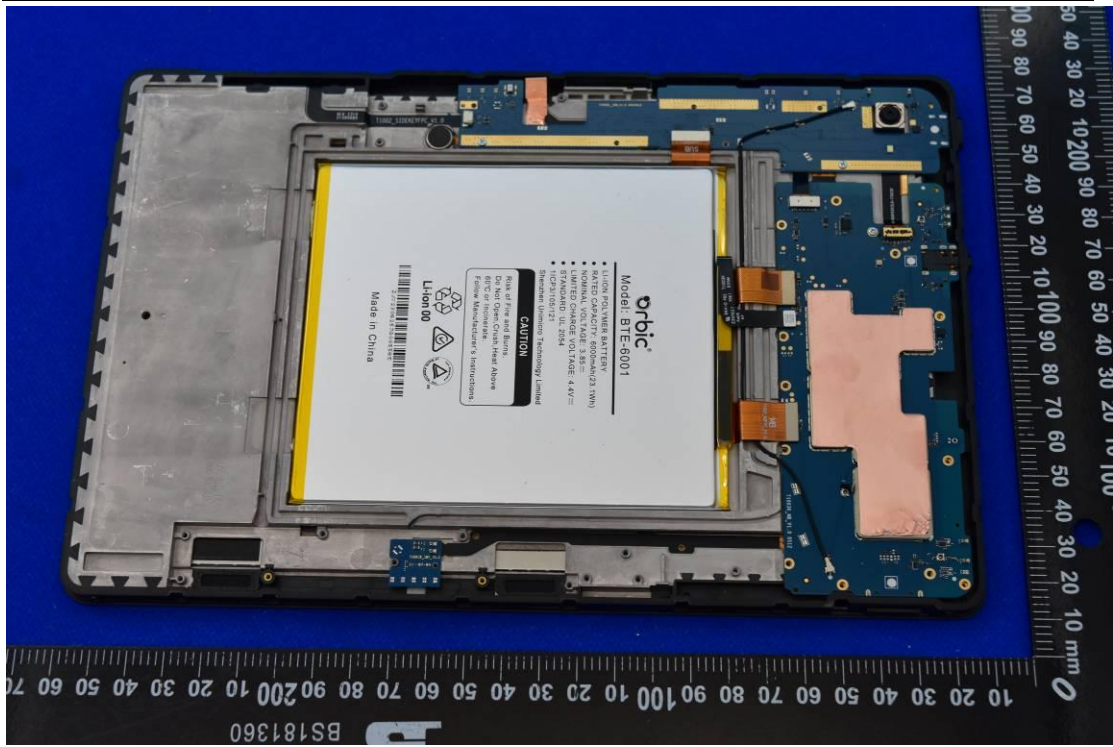

FCC ID: 2ABGH-RC10RLT

Internal Photos

1. EUT uncover view

2. Antenna view