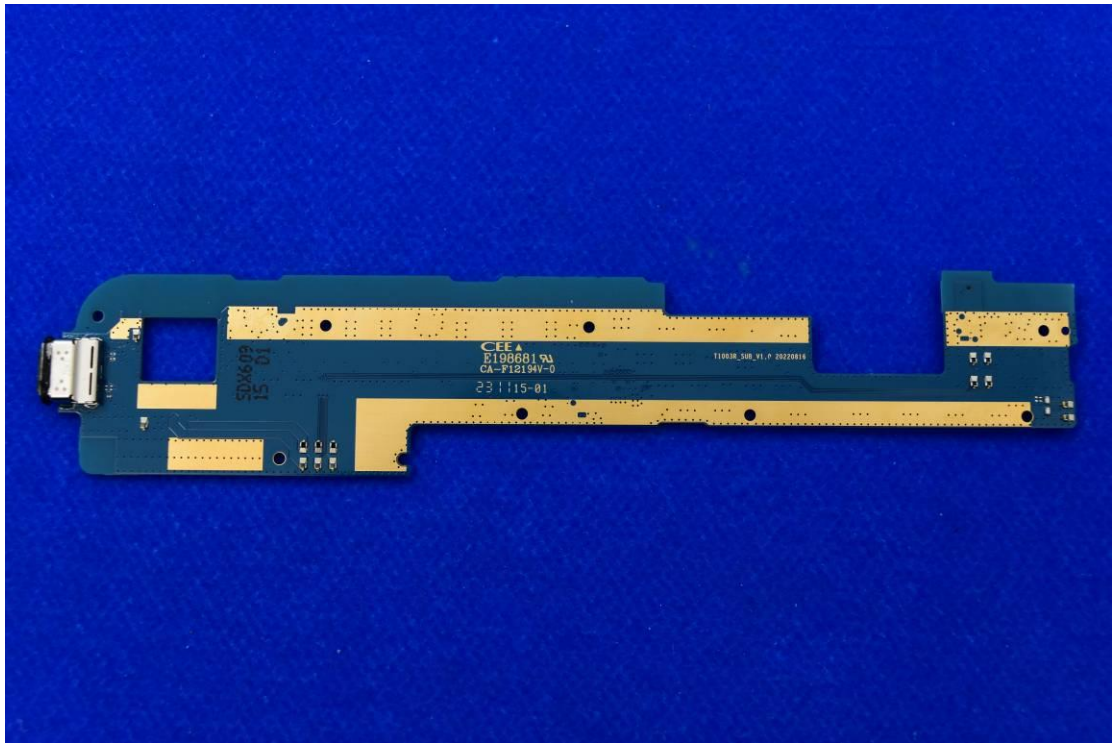

FCC ID: 2ABGH-RC10RLT

Internal Photos

1. EUT uncover view

2. Antenna view