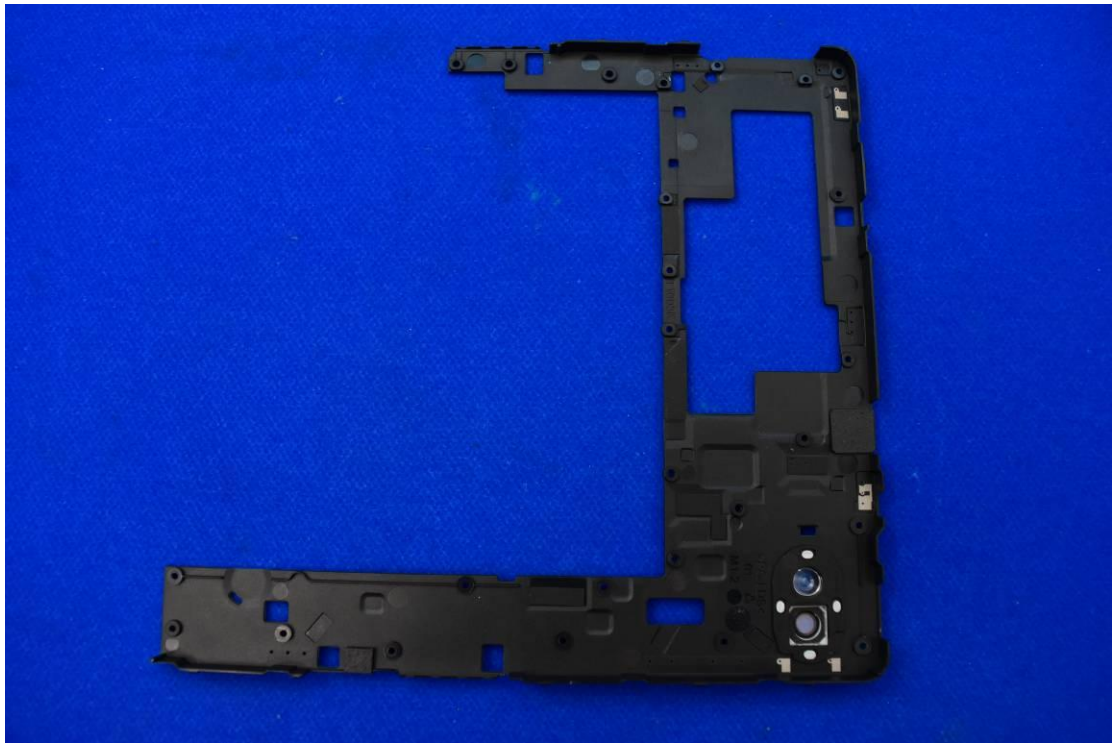

FCC ID: 2ABGH-RC10RLT

Internal Photos

1. EUT uncover view

2. Antenna view