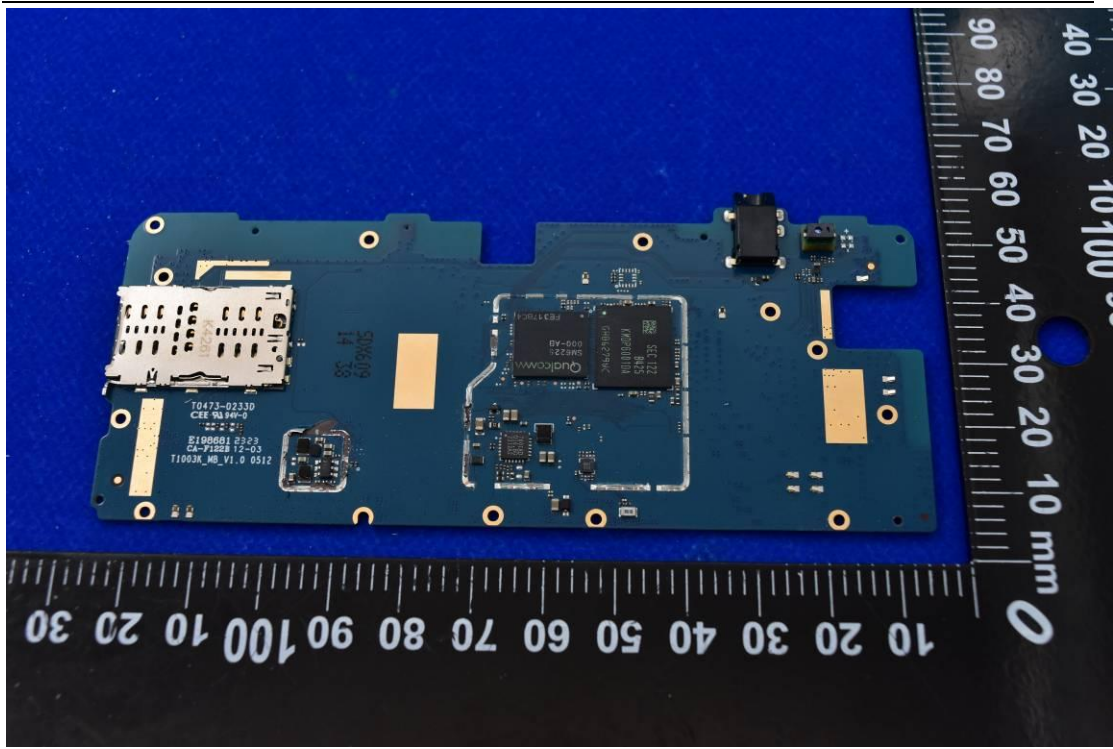

FCC ID: 2ABGH-RC10RLT

Internal Photos

1. EUT uncover view

2. Antenna view