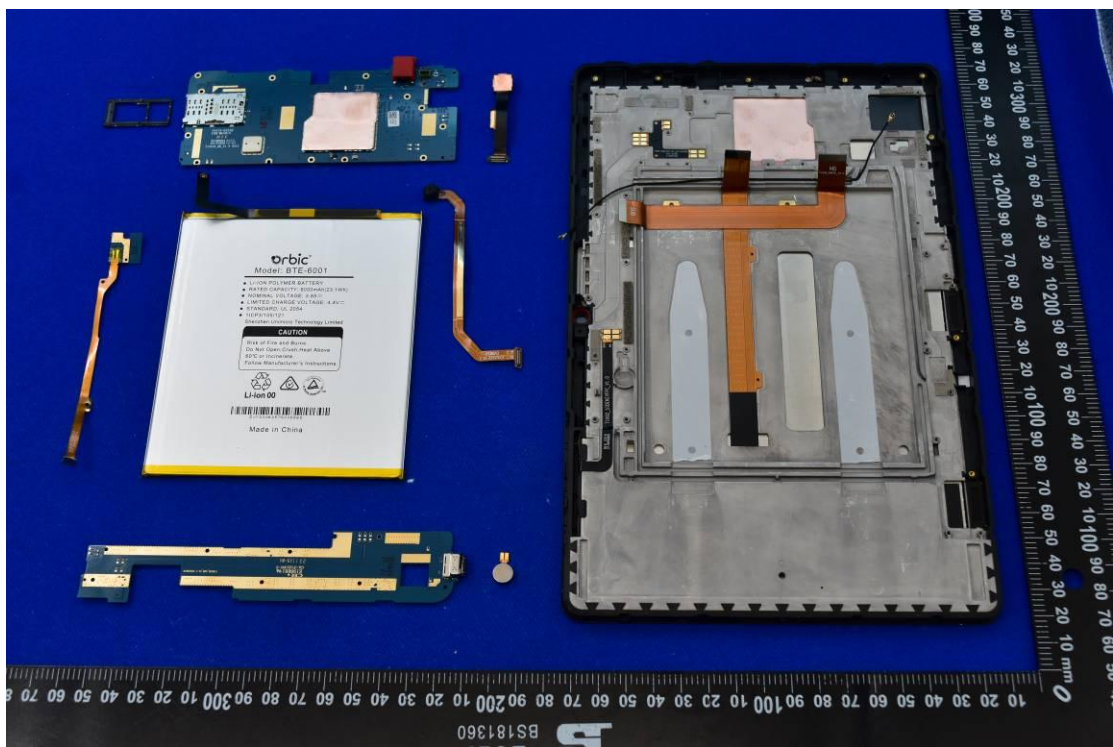

FCC ID: 2ABGH-RC10RLT

Internal Photos

1. EUT uncover view

2. Antenna view