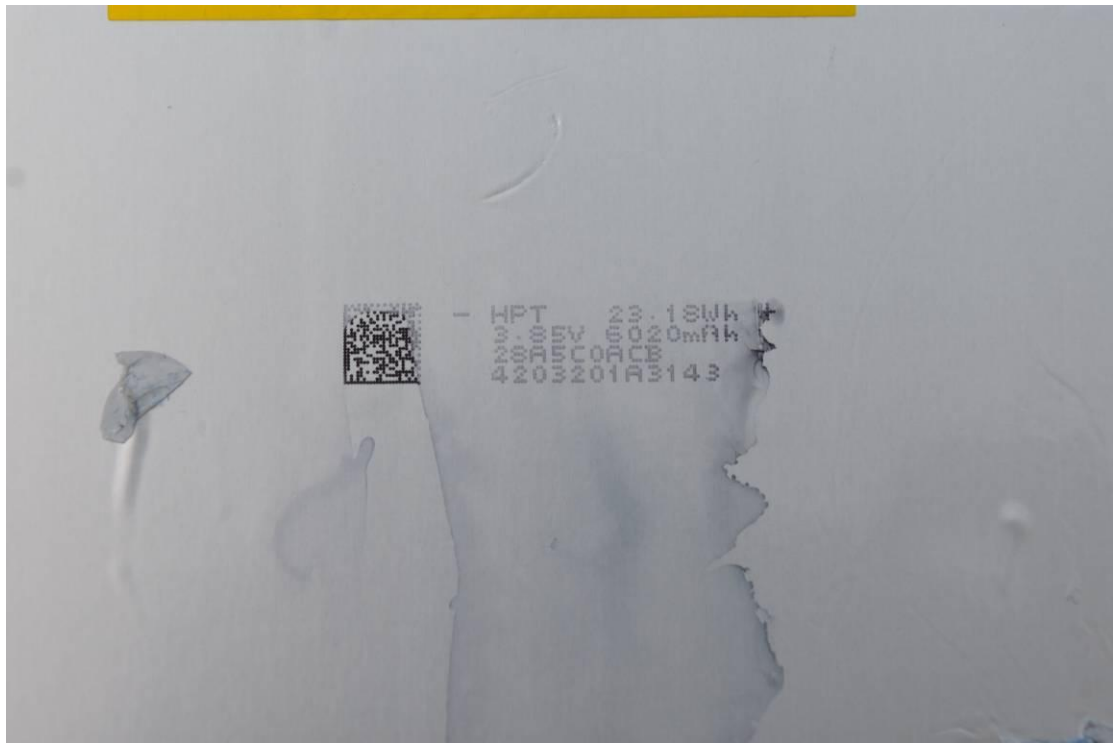

FCC ID: 2ABGH-RC10RLT

Internal Photos

1. EUT uncover view

2. Antenna view