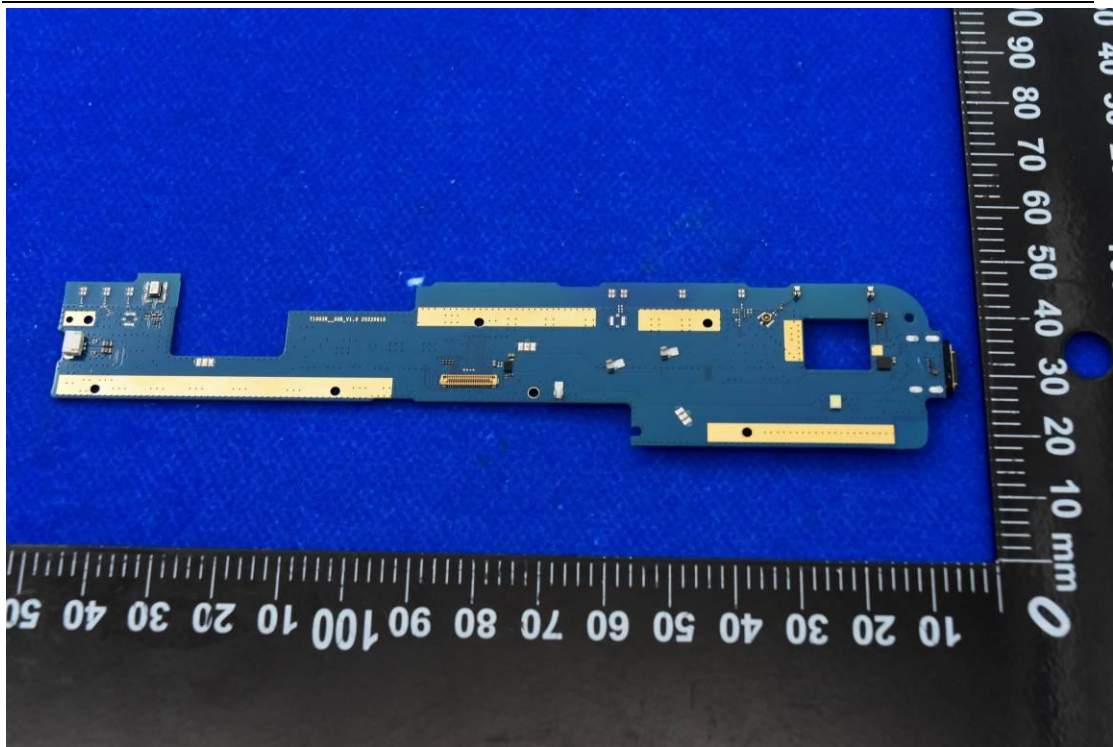

FCC ID: 2ABGH-RC10RLT

Internal Photos

1. EUT uncover view

2. Antenna view