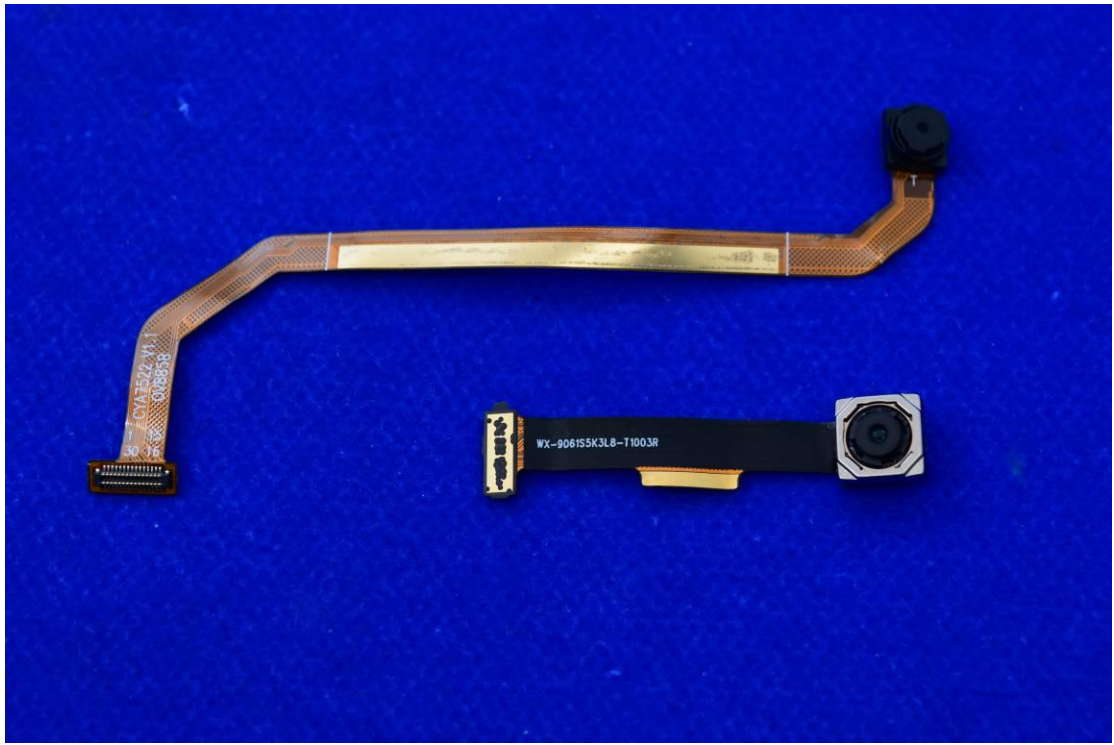

FCC ID: 2ABGH-RC10RLT

Internal Photos

1. EUT uncover view

2. Antenna view