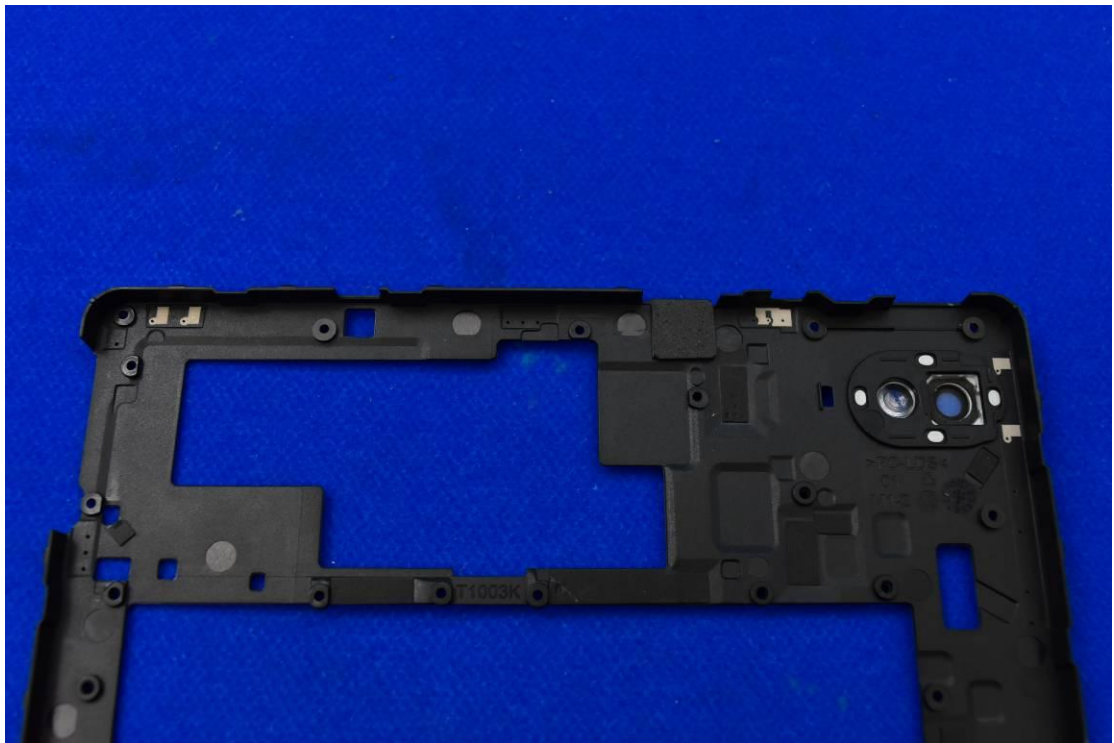

FCC ID: 2ABGH-RC10RLT

Internal Photos

1. EUT uncover view

2. Antenna view