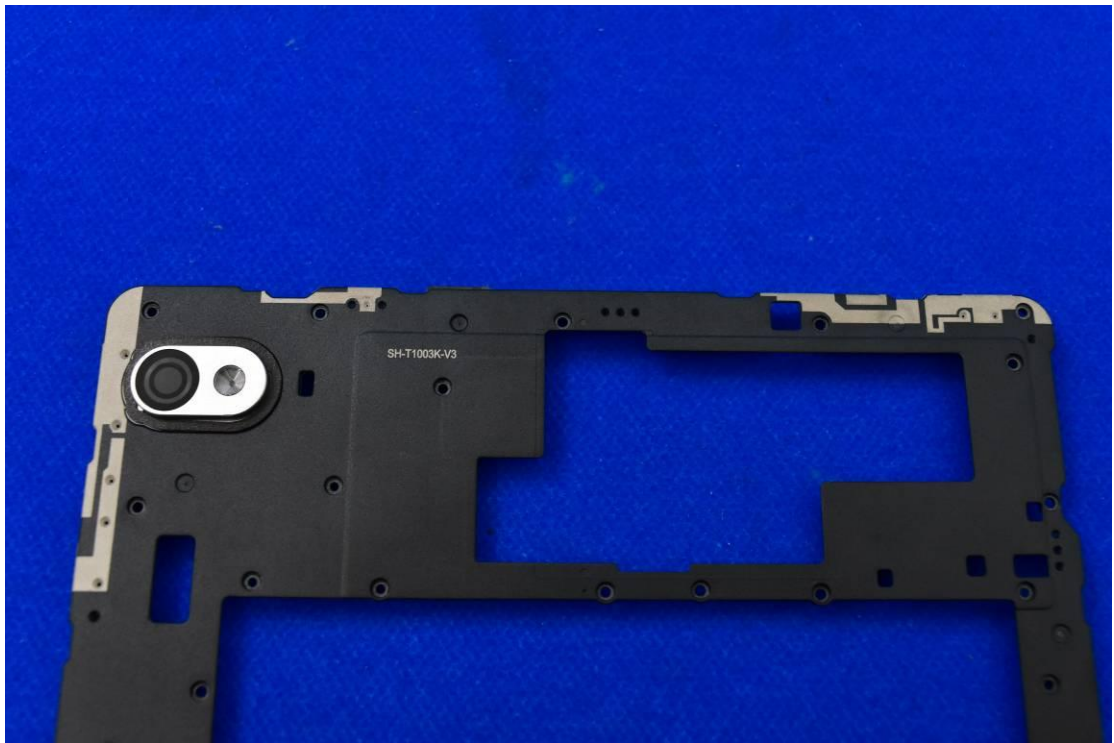

FCC ID: 2ABGH-RC10RLT

Internal Photos

1. EUT uncover view

2. Antenna view