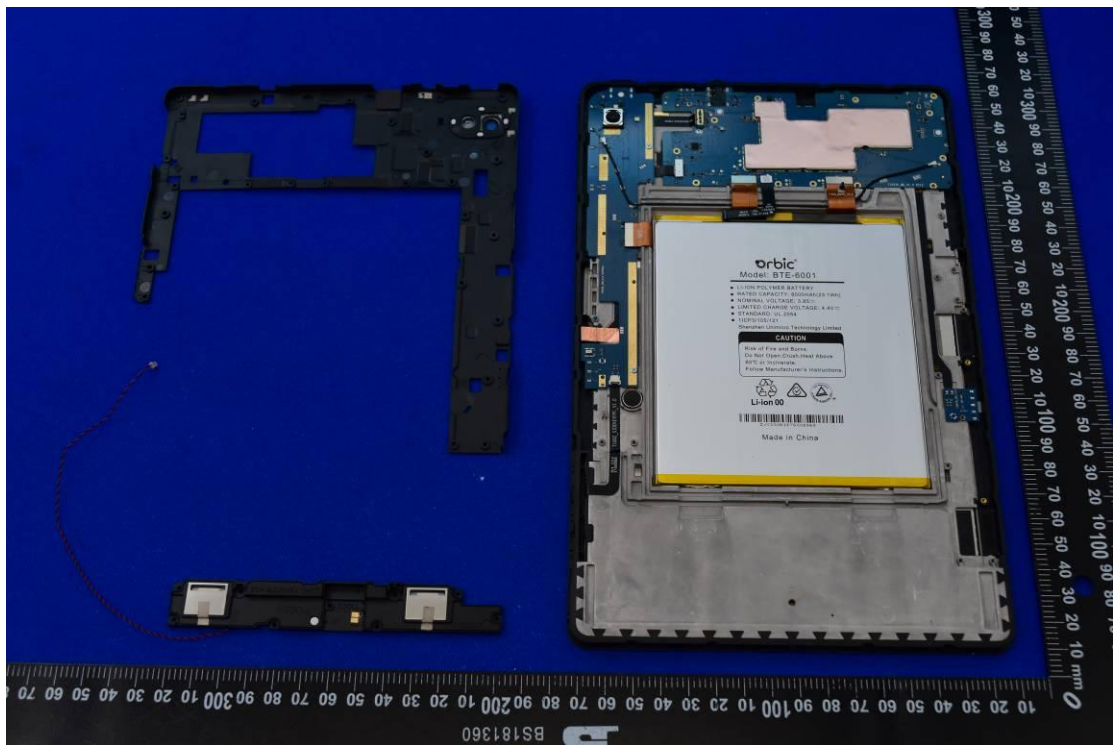

FCC ID: 2ABGH-RC10RLT

Internal Photos

1. EUT uncover view

2. Antenna view