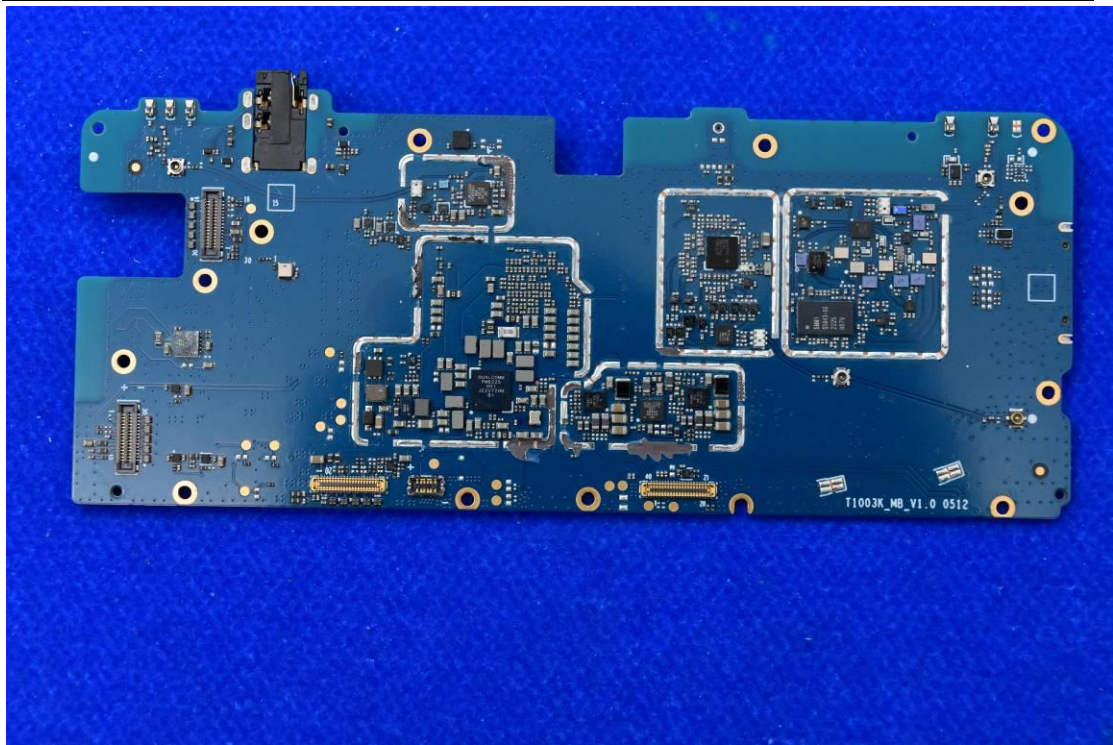

FCC ID: 2ABGH-RC10RLT

Internal Photos

1. EUT uncover view

2. Antenna view