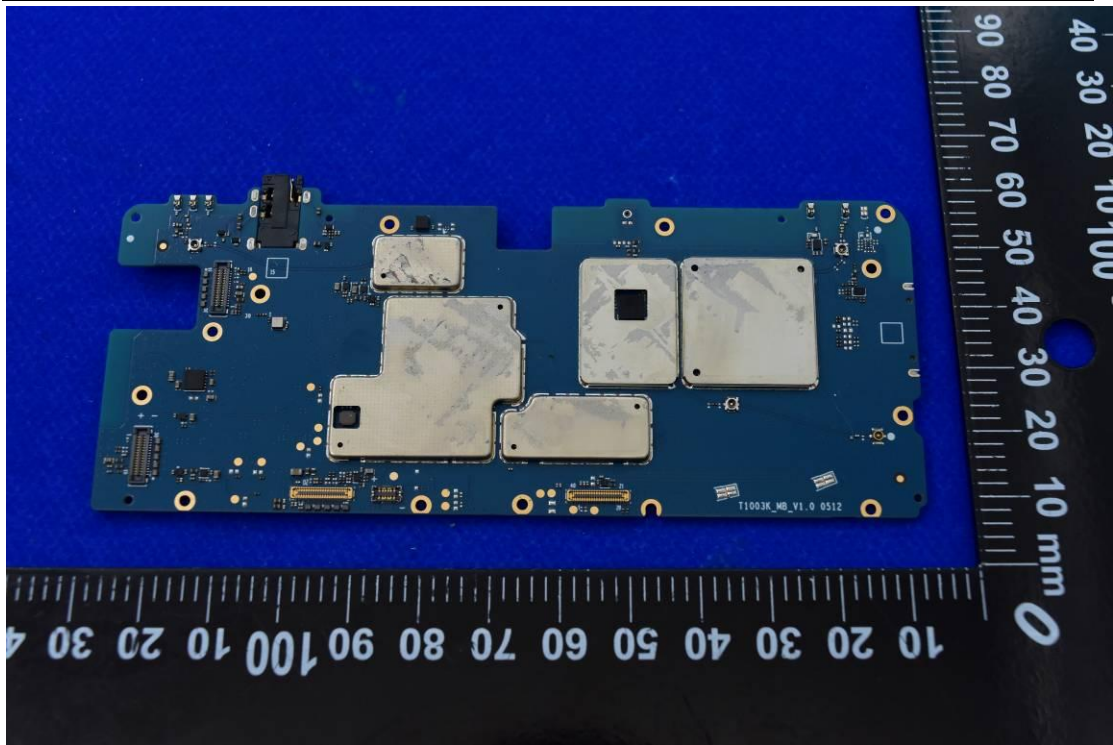

FCC ID: 2ABGH-RC10RLT

Internal Photos

1. EUT uncover view

2. Antenna view