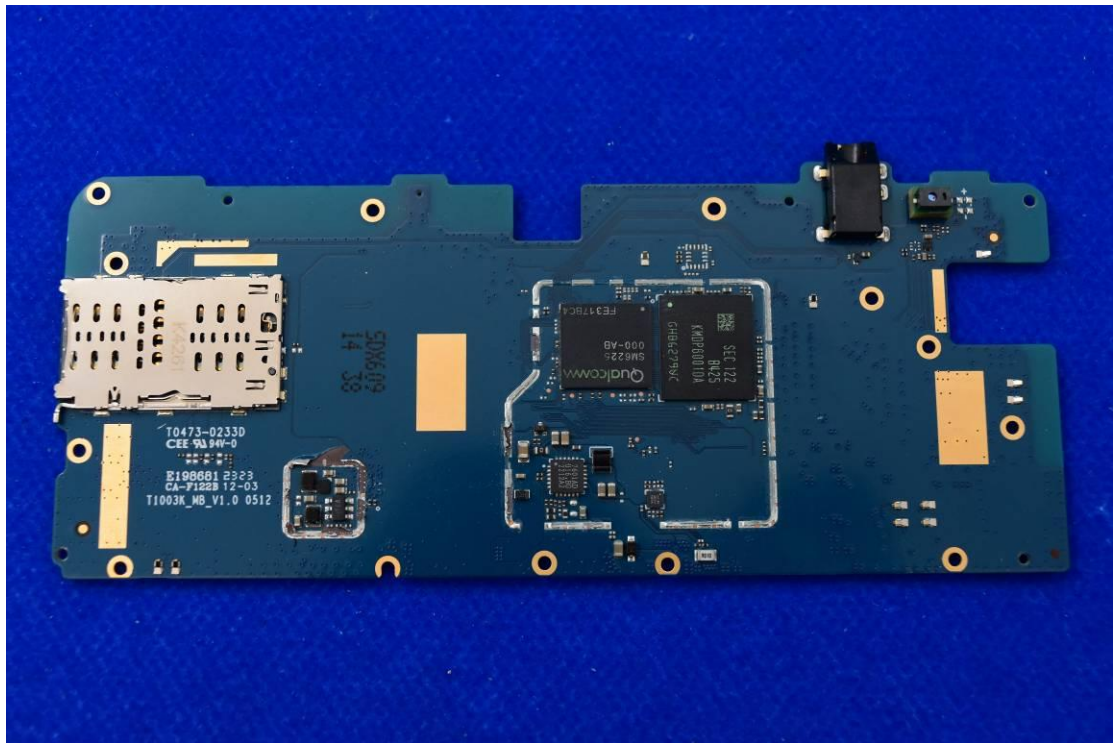

FCC ID: 2ABGH-RC10RLT

Internal Photos

1. EUT uncover view

2. Antenna view