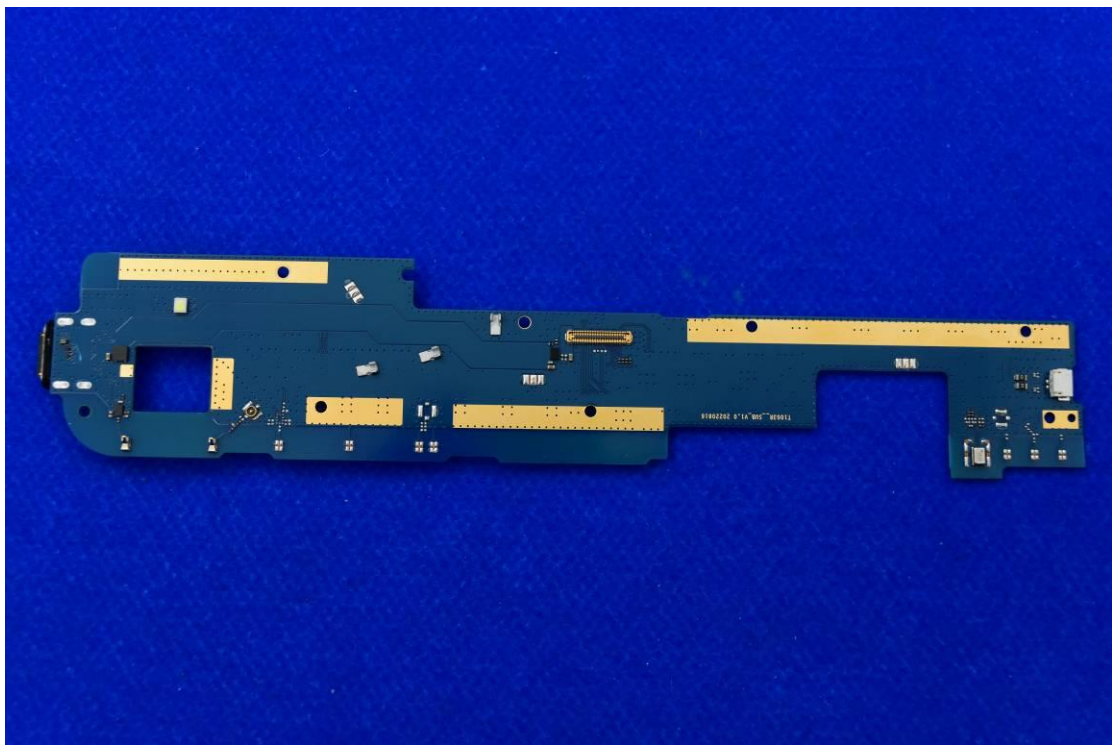

FCC ID: 2ABGH-RC10RLT

Internal Photos

1. EUT uncover view

2. Antenna view