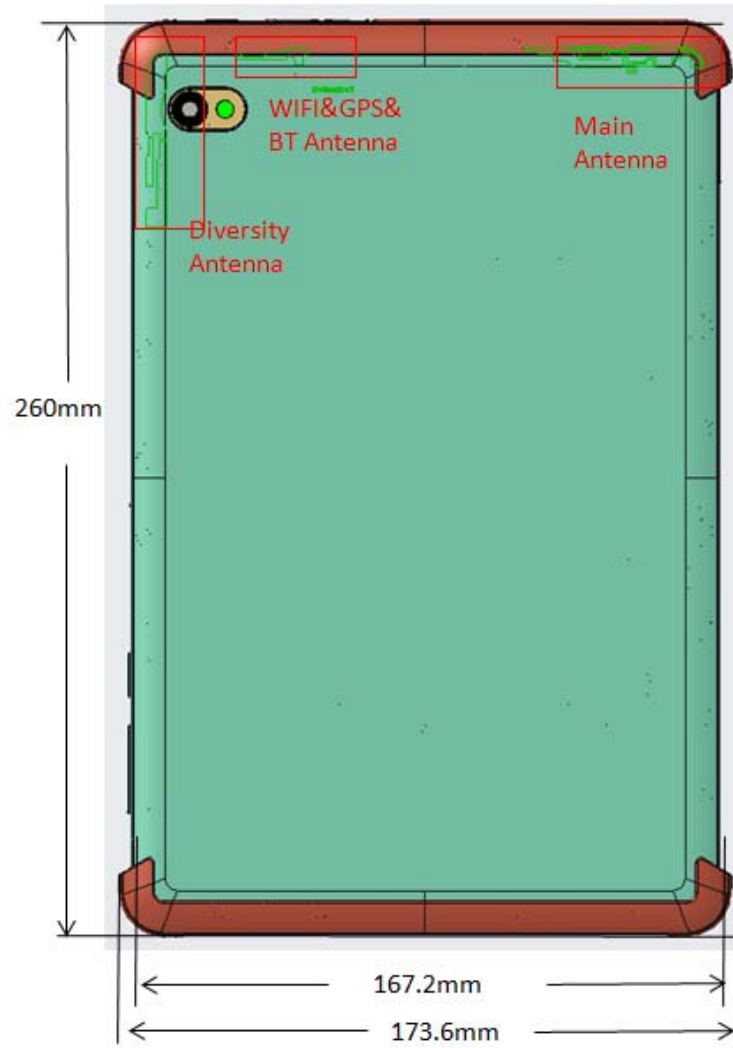

Annex B Test Setup Photos

➤ EUT Antenna Locations

➤ Test Setup Photos for Bluetooth

Bottom Face (Test Distance 0mm)

Edge 1 (Test Distance 0mm)

Edge 4 (Test Distance 0mm)

➤ **Test Setup Photos for Sensor off for WWAN**

Bottom Face (Test Distance 25mm)

Edge 3 (Test Distance 12mm)

Edge 4 (Test Distance 22mm)

➤ Test Setup Photos for Sensor off for WLAN

Bottom Face (Test Distance 9mm)

Edge 1 (Test Distance 0mm)

Edge 4 (Test Distance 8mm)

➤ **Test Setup Photos for Sensor on for WWAN**

Bottom Face (Test Distance 0mm)

Edge 3 (Test Distance 0mm)

Edge 4 (Test Distance 0mm)

➤ Test Setup Photos for Sensor on for WLAN

Bottom Face (Test Distance 0mm)

Edge 4 (Test Distance 0mm)