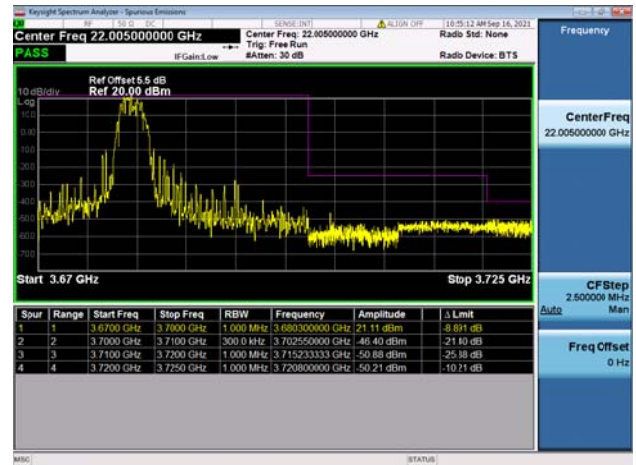

LTE Band 48C

Channel Bandwidth: 5MHz+20MHz

Low 1RB0 and 1RB99

High 1RB0 and 1RB99

Low 1RB24 and 1RB0

High 1RB24 and 1RB0

Low FULL RB

High FULL RB

LTE Band 48C

Channel Bandwidth: 10MHz+20MHz

Low 1RB0 and 1RB99

High 1RB0 and 1RB99

Low 1RB49 and 1RB0

High 1RB49 and 1RB0

Low FULL RB

High FULL RB

LTE Band 48C

Channel Bandwidth: 15MHz+20MHz

Low 1RB0 and 1RB99

High 1RB0 and 1RB99

Low 1RB74 and 1RB0

High 1RB74 and 1RB0

Low FULL RB

High FULL RB

LTE Band 48C

Channel Bandwidth: 20MHz+5MHz

Low 1RB0 and 1RB24

High 1RB0 and 1RB24

Low 1RB99 and 1RB0

Low 1RB99 and 1RB0

Low FULL RB

High FULL RB