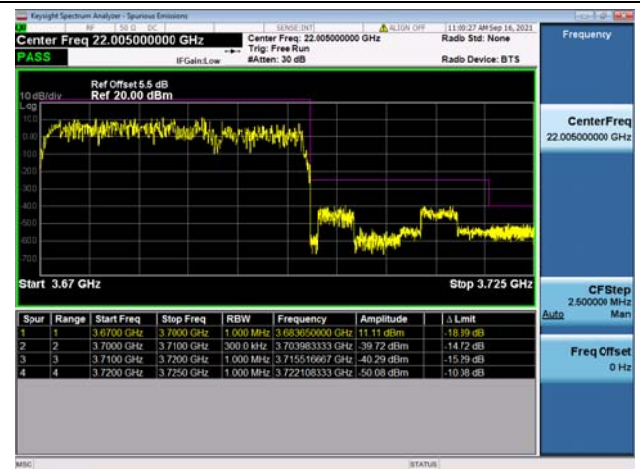

LTE Band 48C

Channel Bandwidth: 20MHz+5MHz

Low 1RB0 and 1RB24

High 1RB0 and 1RB24

Low 1RB99 and 1RB0

Low 1RB99 and 1RB0

Low FULL RB

High FULL RB

LTE Band 48C

Channel Bandwidth: 20MHz+10MHz

Low 1RB0 and 1RB49

High 1RB0 and 1RB49

Low 1RB99 and 1RB0

High 1RB99 and 1RB0

Low FULL RB

High FULL RB

LTE Band 48C

Channel Bandwidth: 20MHz+15MHz

Low 1RB0 and 1RB74

High 1RB0 and 1RB74

Low 1RB99 and 1RB0

High 1RB99 and 1RB0

Low FULL RB

High FULL RB

LTE Band 48C

Channel Bandwidth: 20MHz+20MHz

Low 1RB0 and 1RB99

High 1RB0 and 1RB99

Low 1RB99 and 1RB0

High 1RB99 and 1RB0

Low FULL RB

High FULL RB