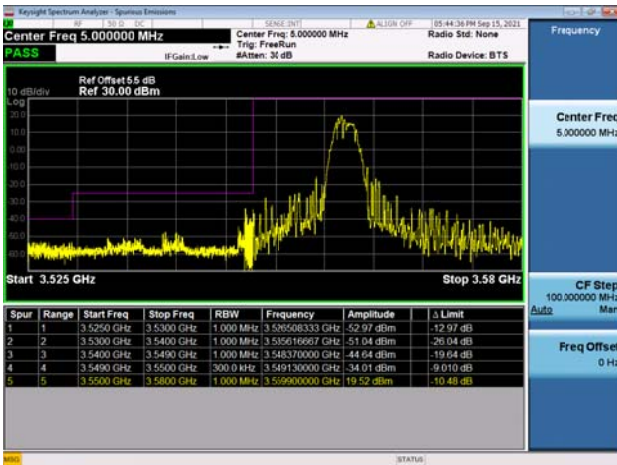

LTE Band 48C

Channel Bandwidth: 5MHz+20MHz

Low 1RB0 and 1RB99

High 1RB0 and 1RB99

Low 1RB24 and 1RB0

High 1RB24 and 1RB0

Low FULL RB

High FULL RB

LTE Band 48C

Channel Bandwidth: 10MHz+20MHz

Low 1RB0 and 1RB99

High 1RB0 and 1RB99

Low 1RB49 and 1RB0

High 1RB49 and 1RB0

Low FULL RB

High FULL RB

LTE Band 48C

Channel Bandwidth: 15MHz+20MHz

Low 1RB0 and 1RB99

High 1RB0 and 1RB99

Low 1RB74 and 1RB0

High 1RB74 and 1RB0

Low FULL RB

High FULL RB

LTE Band 48C

Channel Bandwidth: 20MHz+5MHz

Low 1RB0 and 1RB24

High 1RB0 and 1RB24

Low 1RB99 and 1RB0

Low 1RB99 and 1RB0

Low FULL RB

High FULL RB