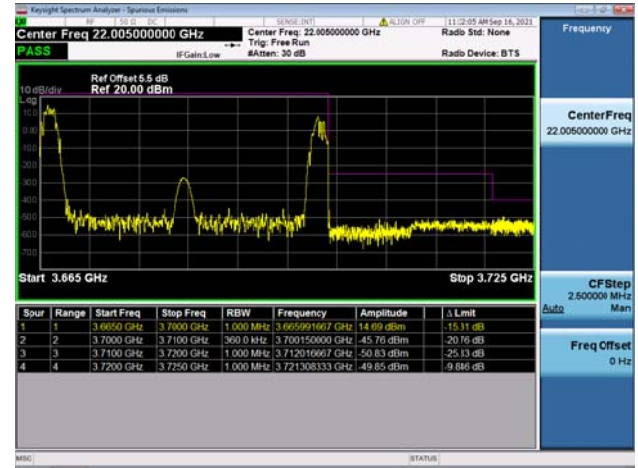

LTE Band 48C

Channel Bandwidth: 5MHz+20MHz

Low 1RB0 and 1RB99

High 1RB0 and 1RB99

Low 1RB24 and 1RB0

High 1RB24 and 1RB0

Low FULL RB

High FULL RB

LTE Band 48C

Channel Bandwidth: 10MHz+20MHz

Low 1RB0 and 1RB99

High 1RB0 and 1RB99

Low 1RB49 and 1RB0

High 1RB49 and 1RB0

Low FULL RB

High FULL RB

LTE Band 48C

Channel Bandwidth: 15MHz+20MHz

Low 1RB0 and 1RB99

High 1RB0 and 1RB99

Low 1RB74 and 1RB0

High 1RB74 and 1RB0

Low FULL RB

High FULL RB

LTE Band 48C

Channel Bandwidth: 20MHz+5MHz

Low 1RB0 and 1RB24

High 1RB0 and 1RB24

Low 1RB99 and 1RB0

Low 1RB99 and 1RB0

Low FULL RB

High FULL RB