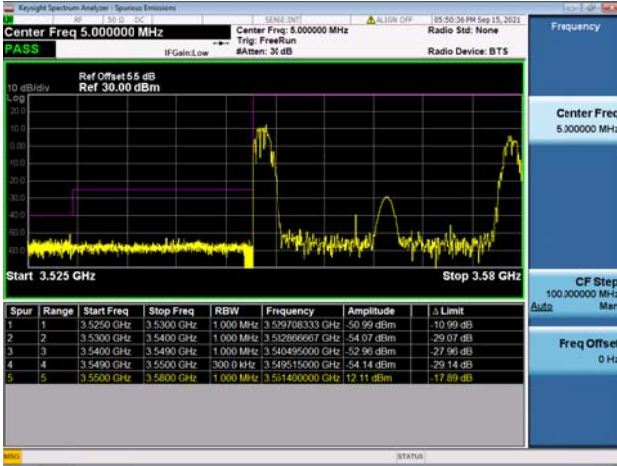

LTE Band 48C

Channel Bandwidth: 15MHz+20MHz

Low 1RB0 and 1RB99

High 1RB0 and 1RB99

Low 1RB74 and 1RB0

High 1RB74 and 1RB0

Low FULL RB

High FULL RB

LTE Band 48C

Channel Bandwidth: 20MHz+5MHz

Low 1RB0 and 1RB24

High 1RB0 and 1RB24

Low 1RB99 and 1RB0

Low 1RB99 and 1RB0

Low FULL RB

High FULL RB

LTE Band 48C

Channel Bandwidth: 20MHz+10MHz

Low 1RB0 and 1RB49

High 1RB0 and 1RB49

Low 1RB99 and 1RB0

High 1RB99 and 1RB0

Low FULL RB

High FULL RB

LTE Band 48C

Channel Bandwidth: 20MHz+15MHz

Low 1RB0 and 1RB74

High 1RB0 and 1RB74

Low 1RB99 and 1RB0

High 1RB99 and 1RB0

Low FULL RB

High FULL RB