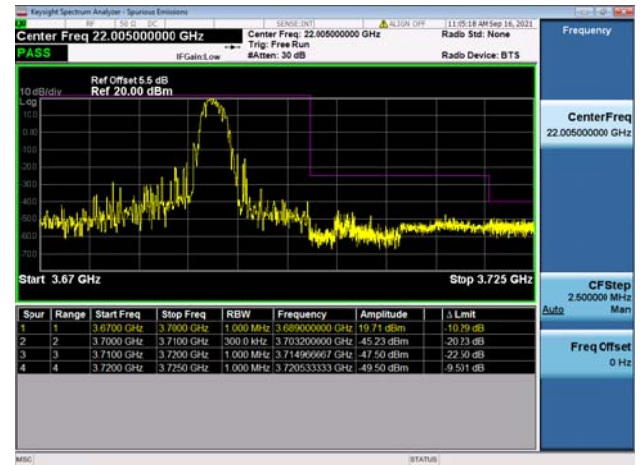

LTE Band 48C

Channel Bandwidth: 20MHz+5MHz

Low 1RB0 and 1RB24

High 1RB0 and 1RB24

Low 1RB99 and 1RB0

Low 1RB99 and 1RB0

Low FULL RB

High FULL RB

LTE Band 48C

Channel Bandwidth: 20MHz+10MHz

Low 1RB0 and 1RB49

High 1RB0 and 1RB49

Low 1RB99 and 1RB0

High 1RB99 and 1RB0

Low FULL RB

High FULL RB

LTE Band 48C

Channel Bandwidth: 20MHz+15MHz

Low 1RB0 and 1RB74

High 1RB0 and 1RB74

Low 1RB99 and 1RB0

High 1RB99 and 1RB0

Low FULL RB

High FULL RB

LTE Band 48C

Channel Bandwidth: 20MHz+20MHz

Low 1RB0 and 1RB99

High 1RB0 and 1RB99

Low 1RB99 and 1RB0

High 1RB99 and 1RB0

Low FULL RB

High FULL RB