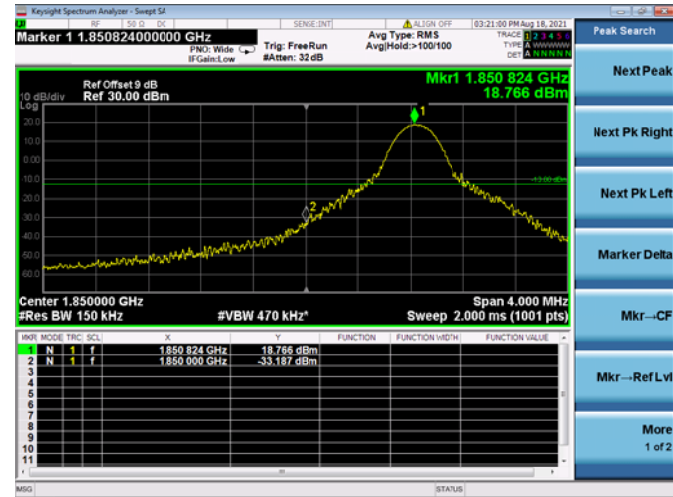

Low 1RB

High 1RB

Low FULL RB

High FULL RB

LTE ULCA_2A-13A PCC(2A)

Channel Bandwidth: 5 MHz

Low 1RB

High 1RB

Low FULL RB

High FULL RB

LTE ULCA_2A-13A PCC(2A)

Channel Bandwidth: 10 MHz

Low 1RB

High 1RB

Low FULL RB

High FULL RB

LTE ULCA_2A-13A PCC(2A)

Channel Bandwidth: 15 MHz

Low 1RB

High 1RB

Low FULL RB

High FULL RB

LTE ULCA_2A-13A PCC(2A)

Channel Bandwidth: 20 MHz

Low 1RB

High 1RB

Low FULL RB

High FULL RB

LTE ULCA_2A-13A SCC(13A)

Channel Bandwidth: 10 MHz

Low 1RB

High 1RB