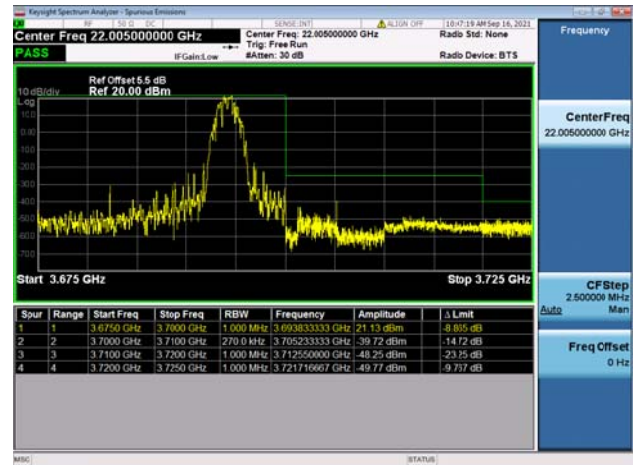

LTE Band 48C

Channel Bandwidth: 15MHz+20MHz

Low 1RB0 and 1RB99

High 1RB0 and 1RB99

Low 1RB74 and 1RB0

High 1RB74 and 1RB0

Low FULL RB

High FULL RB

LTE Band 48C

Channel Bandwidth: 20MHz+5MHz

Low 1RB0 and 1RB24

High 1RB0 and 1RB24

Low 1RB99 and 1RB0

Low 1RB99 and 1RB0

Low FULL RB

High FULL RB

LTE Band 48C

Channel Bandwidth: 20MHz+10MHz

Low 1RB0 and 1RB49

High 1RB0 and 1RB49

Low 1RB99 and 1RB0

High 1RB99 and 1RB0

Low FULL RB

High FULL RB

LTE Band 48C

Channel Bandwidth: 20MHz+15MHz

Low 1RB0 and 1RB74

High 1RB0 and 1RB74

Low 1RB99 and 1RB0

High 1RB99 and 1RB0

Low FULL RB

High FULL RB