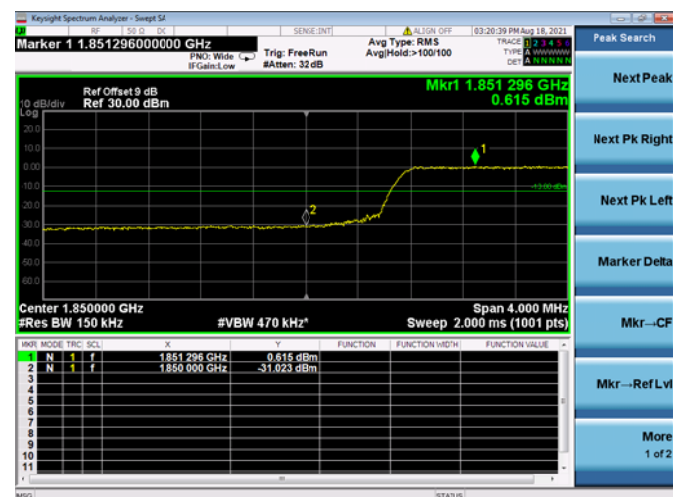

Low FULL RB

High FULL RB

LTE ULCA_2A-13A PCC(2A)

Channel Bandwidth: 10 MHz

Low 1RB

High 1RB

Low FULL RB

High FULL RB

LTE ULCA_2A-13A PCC(2A)

Channel Bandwidth: 15 MHz

Low 1RB

High 1RB

Low FULL RB

High FULL RB

LTE ULCA_2A-13A PCC(2A)

Channel Bandwidth: 20 MHz

Low 1RB

High 1RB

Low FULL RB

High FULL RB

LTE ULCA_2A-13A SCC(13A)

Channel Bandwidth: 10 MHz

Low 1RB

High 1RB

FULL RB

N/A

LTE ULCA_4A-13A PCC(4A)

Channel Bandwidth: 5 MHz

Low 1RB

High 1RB

Low FULL RB

High FULL RB