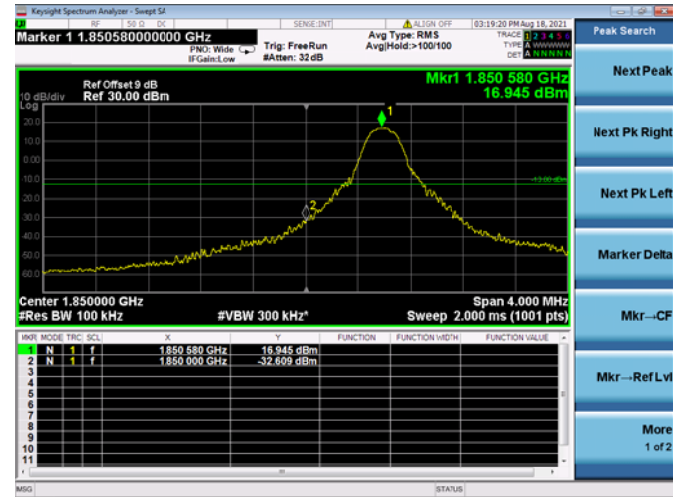

Low 1RB

High 1RB

Low FULL RB

High FULL RB

LTE ULCA_2A-13A PCC(2A)

Channel Bandwidth: 5 MHz

Low 1RB

High 1RB

Low FULL RB

High FULL RB

LTE ULCA_2A-13A PCC(2A)

Channel Bandwidth: 10 MHz

Low 1RB

High 1RB

Low FULL RB

High FULL RB

LTE ULCA_2A-13A PCC(2A)

Channel Bandwidth: 15 MHz

Low 1RB

High 1RB

Low FULL RB

High FULL RB

LTE ULCA_2A-13A PCC(2A)

Channel Bandwidth: 20 MHz

Low 1RB

High 1RB

Low FULL RB

High FULL RB

LTE ULCA_2A-13A SCC(13A)

Channel Bandwidth: 10 MHz

Low 1RB

High 1RB