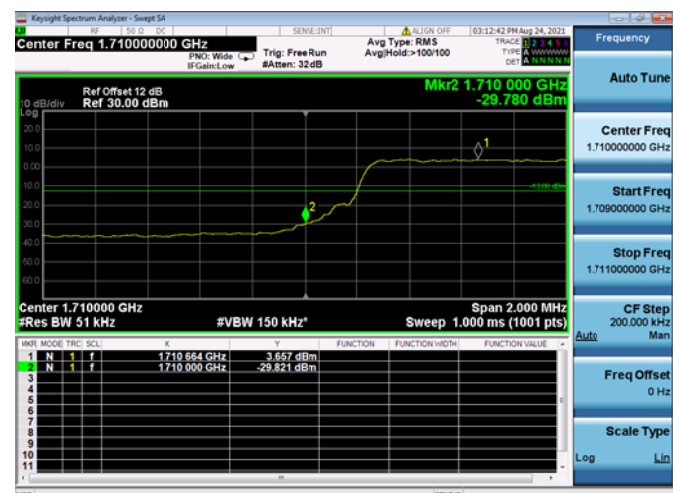

Low 1RB

High 1RB

Low FULL RB

High FULL RB

LTE ULCA_2A-13A SCC(13A)

Channel Bandwidth: 10 MHz

Low 1RB

High 1RB

FULL RB

N/A

LTE ULCA_4A-13A PCC(4A)

Channel Bandwidth: 5 MHz

Low 1RB

High 1RB

Low FULL RB

High FULL RB