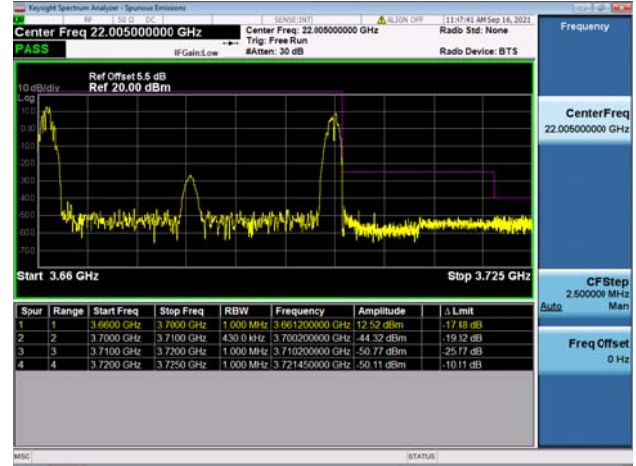

LTE Band 48C

Channel Bandwidth: 20MHz+10MHz

Low 1RB0 and 1RB49

High 1RB0 and 1RB49

Low 1RB99 and 1RB0

High 1RB99 and 1RB0

Low FULL RB

High FULL RB

LTE Band 48C

Channel Bandwidth: 20MHz+15MHz

Low 1RB0 and 1RB74

High 1RB0 and 1RB74

Low 1RB99 and 1RB0

High 1RB99 and 1RB0

Low FULL RB

High FULL RB

LTE Band 48C

Channel Bandwidth: 20MHz+20MHz

Low 1RB0 and 1RB99

High 1RB0 and 1RB99

Low 1RB99 and 1RB0

High 1RB99 and 1RB0

Low FULL RB

High FULL RB

LTE ULCA_13A-66A PCC(13A)

Channel Bandwidth: 5 MHz

Low 1RB

High 1RB

Low FULL RB

High FULL RB

LTE ULCA_13A-66A PCC(13A)

Channel Bandwidth: 10 MHz