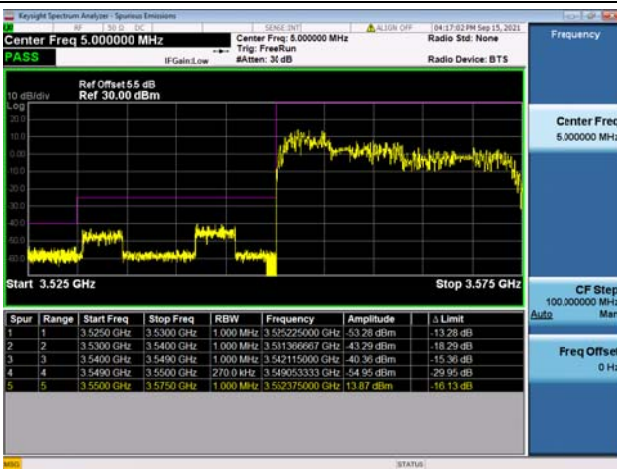

LTE Band 48C

Channel Bandwidth: 5MHz+20MHz

Low 1RB0 and 1RB99

High 1RB0 and 1RB99

Low 1RB24 and 1RB0

High 1RB24 and 1RB0

Low FULL RB

High FULL RB

LTE Band 48C

Channel Bandwidth: 10MHz+20MHz

Low 1RB0 and 1RB99

High 1RB0 and 1RB99

Low 1RB49 and 1RB0

High 1RB49 and 1RB0

Low FULL RB

High FULL RB

LTE Band 48C

Channel Bandwidth: 15MHz+20MHz

Low 1RB0 and 1RB99

High 1RB0 and 1RB99

Low 1RB74 and 1RB0

High 1RB74 and 1RB0

Low FULL RB

High FULL RB

LTE Band 48C

Channel Bandwidth: 20MHz+5MHz

Low 1RB0 and 1RB24

High 1RB0 and 1RB24

Low 1RB99 and 1RB0

Low 1RB99 and 1RB0

Low FULL RB

High FULL RB