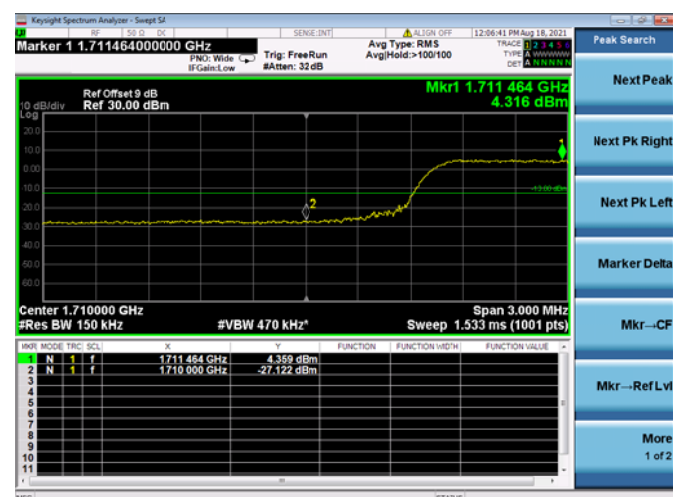

Low FULL RB

High FULL RB

LTE ULCA_13A-66A SCC(66A)

Channel Bandwidth:10 MHz

Low 1RB

High 1RB

Low FULL RB

High FULL RB

LTE ULCA_13A-66A SCC(66A)

Channel Bandwidth: 15 MHz

Low 1RB

High 1RB

Low FULL RB

High FULL RB

LTE ULCA_13A-66A SCC(66A)

Channel Bandwidth: 20 MHz

Low 1RB

High 1RB

Low FULL RB

High FULL RB

LTE ULCA_2A-13A PCC(2A)

Channel Bandwidth: 5 MHz

Low 1RB

High 1RB

Low FULL RB

High FULL RB

LTE ULCA_2A-13A PCC(2A)

Channel Bandwidth: 10 MHz

Low 1RB

High 1RB

Low FULL RB

High FULL RB