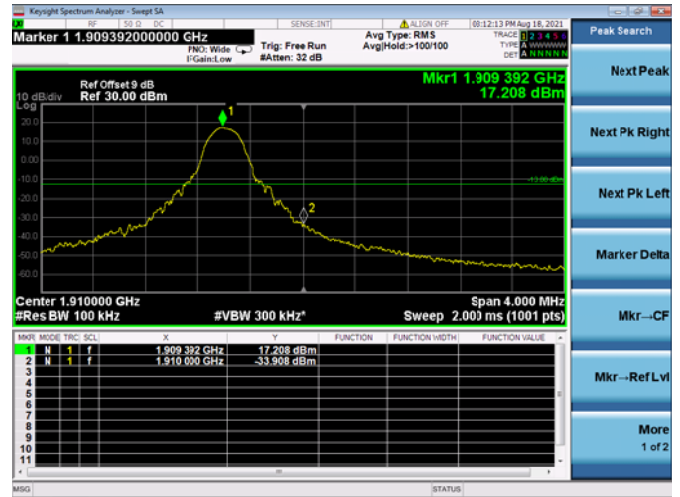

Low 1RB

High 1RB

Low FULL RB

High FULL RB

LTE ULCA_2A-13A PCC(2A)

Channel Bandwidth: 5 MHz

Low 1RB

High 1RB

Low FULL RB

High FULL RB

LTE ULCA_2A-13A PCC(2A)

Channel Bandwidth: 10 MHz

Low 1RB

High 1RB

Low FULL RB

High FULL RB

LTE ULCA_2A-13A PCC(2A)

Channel Bandwidth: 15 MHz

Low 1RB

High 1RB

Low FULL RB

High FULL RB

LTE ULCA_2A-13A PCC(2A)

Channel Bandwidth: 20 MHz

Low 1RB

High 1RB

Low FULL RB

High FULL RB

LTE ULCA_2A-13A SCC(13A)

Channel Bandwidth: 10 MHz

Low 1RB

High 1RB