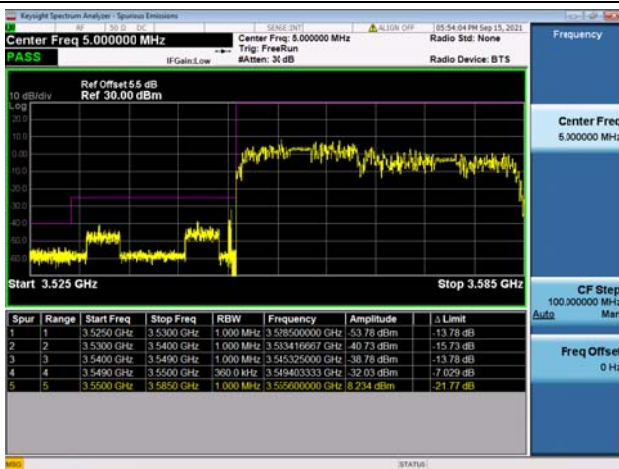

LTE Band 48C

Channel Bandwidth: 10MHz+20MHz

Low 1RB0 and 1RB99

High 1RB0 and 1RB99

Low 1RB49 and 1RB0

High 1RB49 and 1RB0

Low FULL RB

High FULL RB

LTE Band 48C

Channel Bandwidth: 15MHz+20MHz

Low 1RB0 and 1RB99

High 1RB0 and 1RB99

Low 1RB74 and 1RB0

High 1RB74 and 1RB0

Low FULL RB

High FULL RB

LTE Band 48C

Channel Bandwidth: 20MHz+5MHz

Low 1RB0 and 1RB24

High 1RB0 and 1RB24

Low 1RB99 and 1RB0

Low 1RB99 and 1RB0

Low FULL RB

High FULL RB

LTE Band 48C

Channel Bandwidth: 20MHz+10MHz

Low 1RB0 and 1RB49

High 1RB0 and 1RB49

Low 1RB99 and 1RB0

High 1RB99 and 1RB0

Low FULL RB

High FULL RB