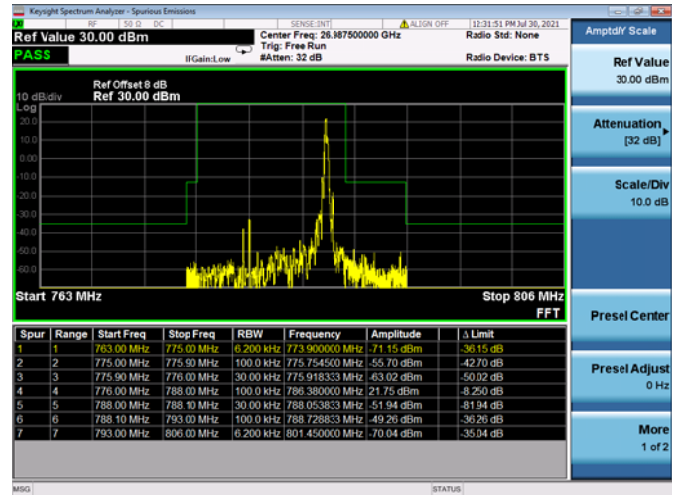

LTE ULCA_2A-13A PCC(2A)

Channel Bandwidth: 15 MHz

Low 1RB

High 1RB

Low FULL RB

High FULL RB

LTE ULCA_2A-13A PCC(2A)

Channel Bandwidth: 20 MHz

Low 1RB

High 1RB

Low FULL RB

High FULL RB

LTE ULCA_2A-13A SCC(13A)

Channel Bandwidth: 10 MHz

Low 1RB

High 1RB

FULL RB

N/A

LTE ULCA_4A-13A PCC(4A)

Channel Bandwidth: 5 MHz

Low 1RB

High 1RB

Low FULL RB

High FULL RB