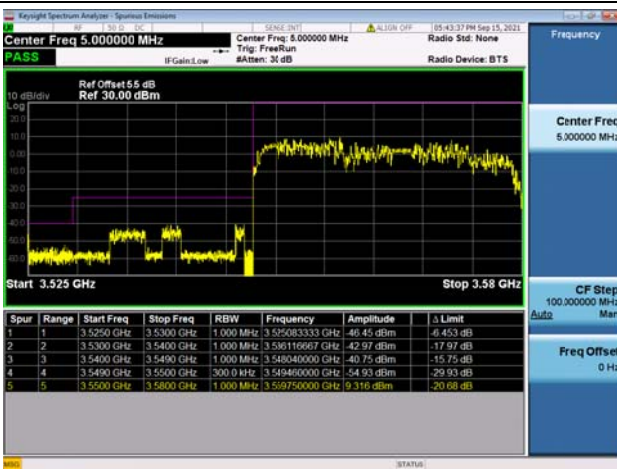

LTE Band 48C

Channel Bandwidth: 5MHz+20MHz

Low 1RB0 and 1RB99

High 1RB0 and 1RB99

Low 1RB24 and 1RB0

High 1RB24 and 1RB0

Low FULL RB

High FULL RB

LTE Band 48C

Channel Bandwidth: 10MHz+20MHz

Low 1RB0 and 1RB99

High 1RB0 and 1RB99

Low 1RB49 and 1RB0

High 1RB49 and 1RB0

Low FULL RB

High FULL RB

LTE Band 48C

Channel Bandwidth: 15MHz+20MHz

Low 1RB0 and 1RB99

High 1RB0 and 1RB99

Low 1RB74 and 1RB0

High 1RB74 and 1RB0

Low FULL RB

High FULL RB

LTE Band 48C

Channel Bandwidth: 20MHz+5MHz

Low 1RB0 and 1RB24

High 1RB0 and 1RB24

Low 1RB99 and 1RB0

Low 1RB99 and 1RB0

Low FULL RB

High FULL RB