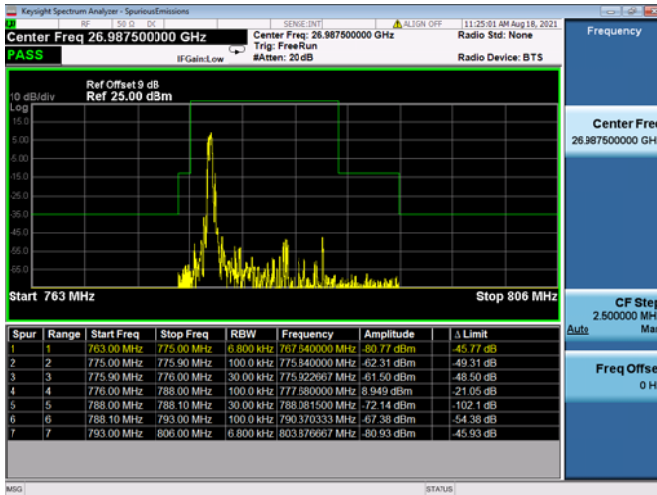

LTE Band 48C

Channel Bandwidth: 20MHz+20MHz

Low 1RB0 and 1RB99

High 1RB0 and 1RB99

Low 1RB99 and 1RB0

High 1RB99 and 1RB0

Low FULL RB

High FULL RB

LTE ULCA_13A-66A PCC(13A)

Channel Bandwidth: 5 MHz

Low 1RB

High 1RB

Low FULL RB

High FULL RB

LTE ULCA_13A-66A PCC(13A)

Channel Bandwidth: 10 MHz

Low 1RB

High 1RB

FULL RB

N/A

LTE ULCA_13A-66A SCC(66A)

Channel Bandwidth: 5 MHz

Low 1RB

High 1RB

Low FULL RB

High FULL RB

LTE ULCA_13A-66A SCC(66A)

Channel Bandwidth:10 MHz

Low 1RB

High 1RB

Low FULL RB

High FULL RB