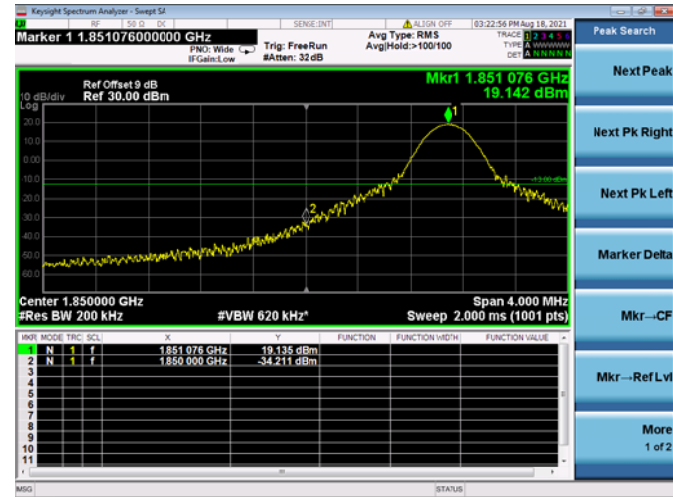

Low FULL RB

High FULL RB

LTE ULCA_2A-13A PCC(2A)

Channel Bandwidth: 10 MHz

Low 1RB

High 1RB

Low FULL RB

High FULL RB

LTE ULCA_2A-13A PCC(2A)

Channel Bandwidth: 15 MHz

Low 1RB

High 1RB

Low FULL RB

High FULL RB

LTE ULCA_2A-13A PCC(2A)

Channel Bandwidth: 20 MHz

Low 1RB

High 1RB

Low FULL RB

High FULL RB

LTE ULCA_2A-13A SCC(13A)

Channel Bandwidth: 10 MHz

Low 1RB

High 1RB