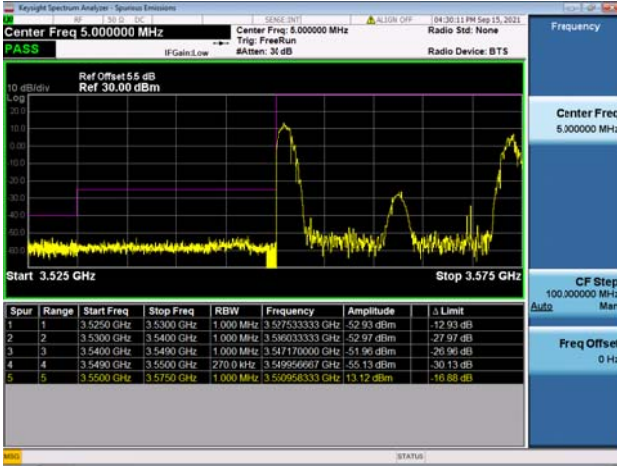

LTE Band 48C

Channel Bandwidth: 10MHz+20MHz

Low 1RB0 and 1RB99

High 1RB0 and 1RB99

Low 1RB49 and 1RB0

High 1RB49 and 1RB0

Low FULL RB

High FULL RB

LTE Band 48C

Channel Bandwidth: 15MHz+20MHz

Low 1RB0 and 1RB99

High 1RB0 and 1RB99

Low 1RB74 and 1RB0

High 1RB74 and 1RB0

Low FULL RB

High FULL RB

LTE Band 48C

Channel Bandwidth: 20MHz+5MHz

Low 1RB0 and 1RB24

High 1RB0 and 1RB24

Low 1RB99 and 1RB0

Low 1RB99 and 1RB0

Low FULL RB

High FULL RB

LTE Band 48C

Channel Bandwidth: 20MHz+10MHz

Low 1RB0 and 1RB49

High 1RB0 and 1RB49

Low 1RB99 and 1RB0

High 1RB99 and 1RB0

Low FULL RB

High FULL RB