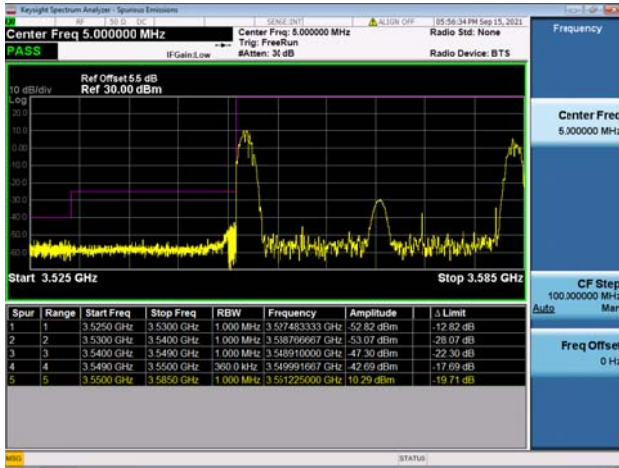

LTE Band 48C

Channel Bandwidth: 5MHz+20MHz

Low 1RB0 and 1RB99

High 1RB0 and 1RB99

Low 1RB24 and 1RB0

High 1RB24 and 1RB0

Low FULL RB

High FULL RB

LTE Band 48C

Channel Bandwidth: 10MHz+20MHz

Low 1RB0 and 1RB99

High 1RB0 and 1RB99

Low 1RB49 and 1RB0

High 1RB49 and 1RB0

Low FULL RB

High FULL RB

LTE Band 48C

Channel Bandwidth: 15MHz+20MHz

Low 1RB0 and 1RB99

High 1RB0 and 1RB99

Low 1RB74 and 1RB0

High 1RB74 and 1RB0

Low FULL RB

High FULL RB

LTE Band 48C

Channel Bandwidth: 20MHz+5MHz

Low 1RB0 and 1RB24

High 1RB0 and 1RB24

Low 1RB99 and 1RB0

Low 1RB99 and 1RB0

Low FULL RB

High FULL RB