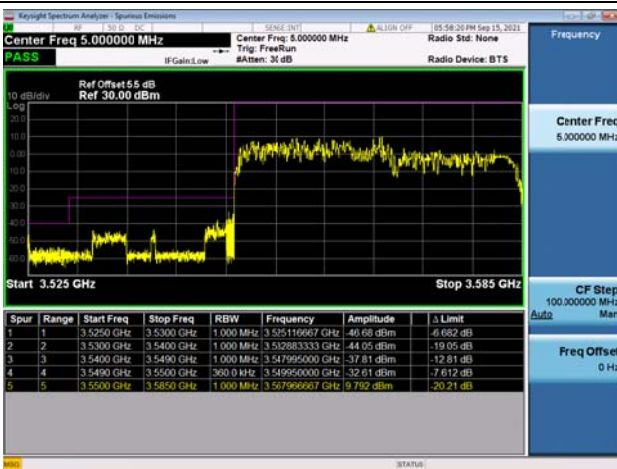

LTE Band 48C

Channel Bandwidth: 20MHz+10MHz

Low 1RB0 and 1RB49

High 1RB0 and 1RB49

Low 1RB99 and 1RB0

High 1RB99 and 1RB0

Low FULL RB

High FULL RB

LTE Band 48C

Channel Bandwidth: 20MHz+15MHz

Low 1RB0 and 1RB74

High 1RB0 and 1RB74

Low 1RB99 and 1RB0

High 1RB99 and 1RB0

Low FULL RB

High FULL RB

LTE Band 48C

Channel Bandwidth: 20MHz+20MHz

Low 1RB0 and 1RB99

High 1RB0 and 1RB99

Low 1RB99 and 1RB0

High 1RB99 and 1RB0

Low FULL RB

High FULL RB

LTE ULCA_13A-66A PCC(13A)

Channel Bandwidth: 5 MHz

Low 1RB

High 1RB

Low FULL RB

High FULL RB

LTE ULCA_13A-66A PCC(13A)

Channel Bandwidth: 10 MHz