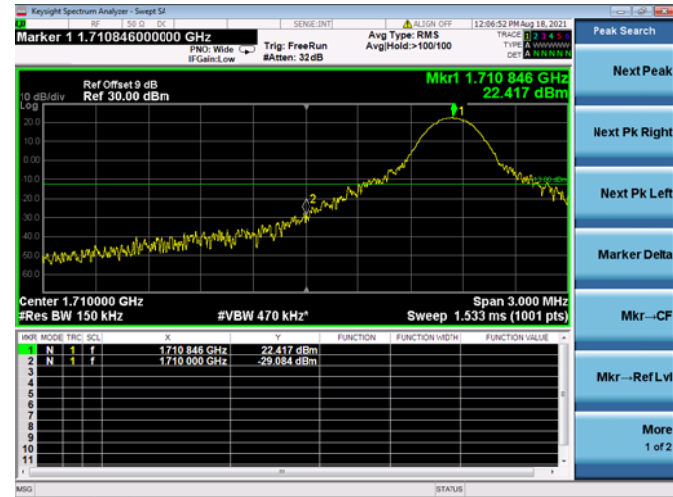

Low 1RB

High 1RB

FULL RB

N/A

LTE ULCA_13A-66A SCC(66A)

Channel Bandwidth: 5 MHz

Low 1RB

High 1RB

Low FULL RB

High FULL RB

LTE ULCA_13A-66A SCC(66A)

Channel Bandwidth:10 MHz

Low 1RB

High 1RB

Low FULL RB

High FULL RB

LTE ULCA_13A-66A SCC(66A)

Channel Bandwidth: 15 MHz

Low 1RB

High 1RB

Low FULL RB

High FULL RB

LTE ULCA_13A-66A SCC(66A)

Channel Bandwidth: 20 MHz

Low 1RB

High 1RB

Low FULL RB

High FULL RB

LTE ULCA_2A-13A PCC(2A)

Channel Bandwidth: 5 MHz

Low 1RB

High 1RB