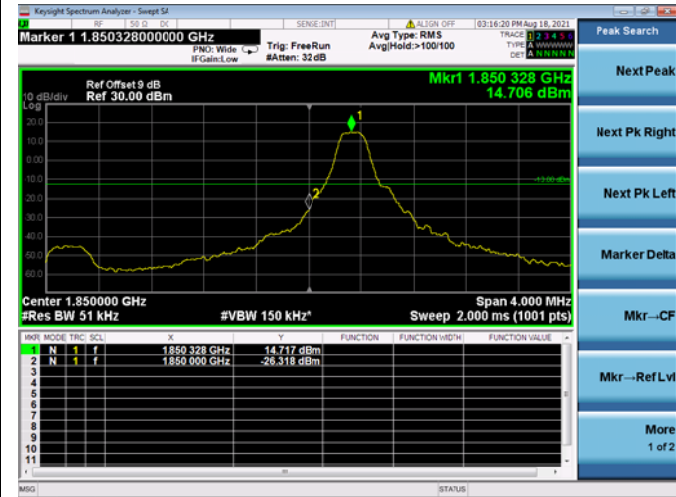

LTE ULCA_13A-66A SCC(66A)

Channel Bandwidth: 15 MHz

Low 1RB

High 1RB

Low FULL RB

High FULL RB

LTE ULCA_13A-66A SCC(66A)

Channel Bandwidth: 20 MHz

Low 1RB

High 1RB

Low FULL RB

High FULL RB

LTE ULCA_2A-13A PCC(2A)

Channel Bandwidth: 5 MHz

Low 1RB

High 1RB

Low FULL RB

High FULL RB

LTE ULCA_2A-13A PCC(2A)

Channel Bandwidth: 10 MHz

Low 1RB

High 1RB

Low FULL RB

High FULL RB

LTE ULCA_2A-13A PCC(2A)

Channel Bandwidth: 15 MHz

Low 1RB

High 1RB

Low FULL RB

High FULL RB

LTE ULCA_2A-13A PCC(2A)

Channel Bandwidth: 20 MHz