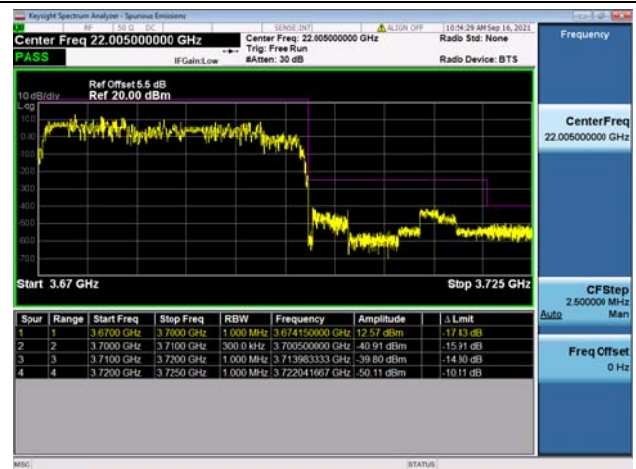

LTE Band 48C

Channel Bandwidth: 5MHz+20MHz

Low 1RB0 and 1RB99

High 1RB0 and 1RB99

Low 1RB24 and 1RB0

High 1RB24 and 1RB0

Low FULL RB

High FULL RB

LTE Band 48C

Channel Bandwidth: 10MHz+20MHz

Low 1RB0 and 1RB99

High 1RB0 and 1RB99

Low 1RB49 and 1RB0

High 1RB49 and 1RB0

Low FULL RB

High FULL RB

LTE Band 48C

Channel Bandwidth: 15MHz+20MHz

Low 1RB0 and 1RB99

High 1RB0 and 1RB99

Low 1RB74 and 1RB0

High 1RB74 and 1RB0

Low FULL RB

High FULL RB

LTE Band 48C

Channel Bandwidth: 20MHz+5MHz

Low 1RB0 and 1RB24

High 1RB0 and 1RB24

Low 1RB99 and 1RB0

Low 1RB99 and 1RB0

Low FULL RB

High FULL RB