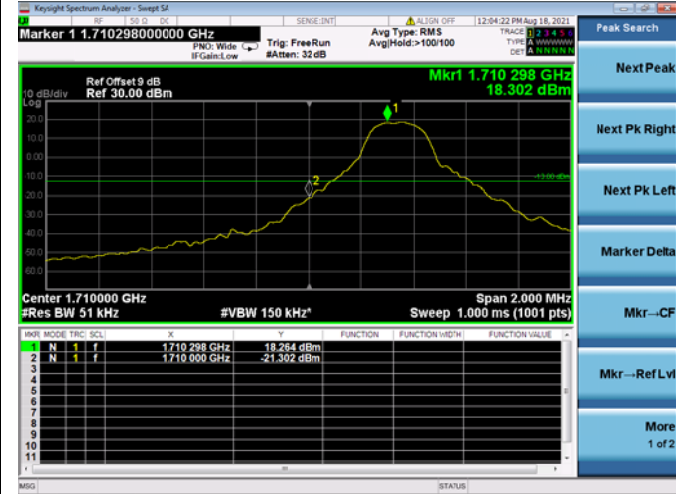

LTE ULCA_13A-66A PCC(13A)

Channel Bandwidth: 5 MHz

Low 1RB

High 1RB

Low FULL RB

High FULL RB

LTE ULCA_13A-66A PCC(13A)

Channel Bandwidth: 10 MHz

Low 1RB

High 1RB

FULL RB

N/A

LTE ULCA_13A-66A SCC(66A)

Channel Bandwidth: 5 MHz

Low 1RB

High 1RB

Low FULL RB

High FULL RB

LTE ULCA_13A-66A SCC(66A)

Channel Bandwidth:10 MHz

Low 1RB

High 1RB

Low FULL RB

High FULL RB

LTE ULCA_13A-66A SCC(66A)

Channel Bandwidth: 15 MHz

Low 1RB

High 1RB

Low FULL RB

High FULL RB

LTE ULCA_13A-66A SCC(66A)

Channel Bandwidth: 20 MHz