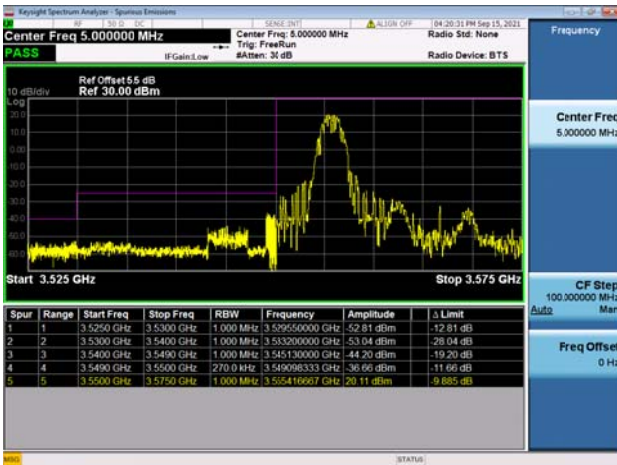

LTE Band 48C

Channel Bandwidth: 5MHz+20MHz

Low 1RB0 and 1RB99

High 1RB0 and 1RB99

Low 1RB24 and 1RB0

High 1RB24 and 1RB0

Low FULL RB

High FULL RB

LTE Band 48C

Channel Bandwidth: 10MHz+20MHz

Low 1RB0 and 1RB99

High 1RB0 and 1RB99

Low 1RB49 and 1RB0

High 1RB49 and 1RB0

Low FULL RB

High FULL RB

LTE Band 48C

Channel Bandwidth: 15MHz+20MHz

Low 1RB0 and 1RB99

High 1RB0 and 1RB99

Low 1RB74 and 1RB0

High 1RB74 and 1RB0

Low FULL RB

High FULL RB

LTE Band 48C

Channel Bandwidth: 20MHz+5MHz

Low 1RB0 and 1RB24

High 1RB0 and 1RB24

Low 1RB99 and 1RB0

Low 1RB99 and 1RB0

Low FULL RB

High FULL RB