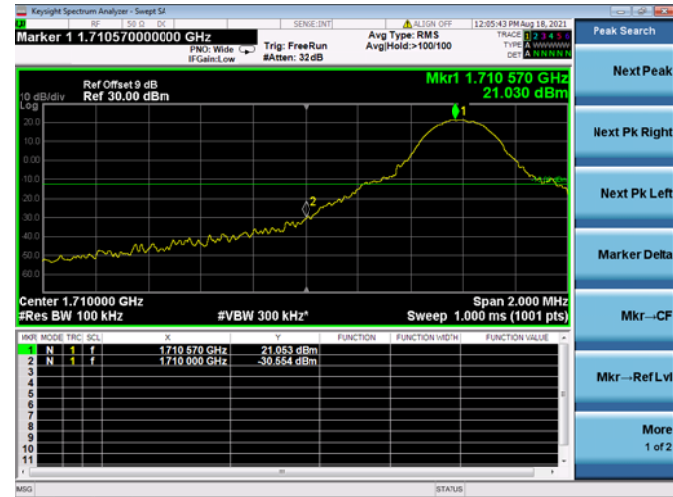

Low 1RB

High 1RB

FULL RB

N/A

LTE ULCA_13A-66A SCC(66A)

Channel Bandwidth: 5 MHz

Low 1RB

High 1RB

Low FULL RB

High FULL RB

LTE ULCA_13A-66A SCC(66A)

Channel Bandwidth:10 MHz

Low 1RB

High 1RB

Low FULL RB

High FULL RB

LTE ULCA_13A-66A SCC(66A)

Channel Bandwidth: 15 MHz

Low 1RB

High 1RB

Low FULL RB

High FULL RB

LTE ULCA_13A-66A SCC(66A)

Channel Bandwidth: 20 MHz

Low 1RB

High 1RB

Low FULL RB

High FULL RB

LTE ULCA_2A-13A PCC(2A)

Channel Bandwidth: 5 MHz

Low 1RB

High 1RB