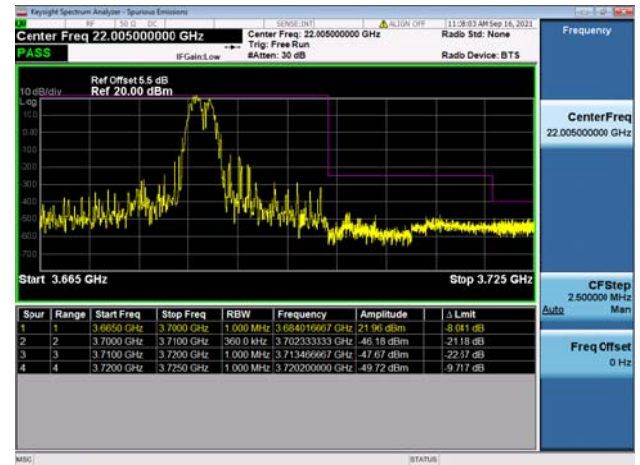

LTE Band 48C

Channel Bandwidth: 20MHz+10MHz

Low 1RB0 and 1RB49

High 1RB0 and 1RB49

Low 1RB99 and 1RB0

High 1RB99 and 1RB0

Low FULL RB

High FULL RB

LTE Band 48C

Channel Bandwidth: 20MHz+15MHz

Low 1RB0 and 1RB74

High 1RB0 and 1RB74

Low 1RB99 and 1RB0

High 1RB99 and 1RB0

Low FULL RB

High FULL RB

LTE Band 48C

Channel Bandwidth: 20MHz+20MHz

Low 1RB0 and 1RB99

High 1RB0 and 1RB99

Low 1RB99 and 1RB0

High 1RB99 and 1RB0

Low FULL RB

High FULL RB

LTE ULCA_13A-66A PCC(13A)

Channel Bandwidth: 5 MHz

Low 1RB

High 1RB

Low FULL RB

High FULL RB

LTE ULCA_13A-66A PCC(13A)

Channel Bandwidth: 10 MHz