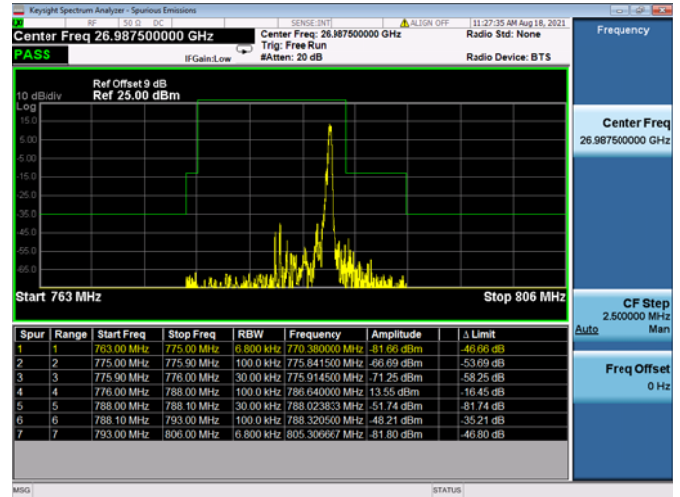

LTE Band 48C

Channel Bandwidth: 20MHz+15MHz

Low 1RB0 and 1RB74

High 1RB0 and 1RB74

Low 1RB99 and 1RB0

High 1RB99 and 1RB0

Low FULL RB

High FULL RB

LTE Band 48C

Channel Bandwidth: 20MHz+20MHz

Low 1RB0 and 1RB99

High 1RB0 and 1RB99

Low 1RB99 and 1RB0

High 1RB99 and 1RB0

Low FULL RB

High FULL RB

LTE ULCA_13A-66A PCC(13A)

Channel Bandwidth: 5 MHz

Low 1RB

High 1RB

Low FULL RB

High FULL RB

LTE ULCA_13A-66A PCC(13A)

Channel Bandwidth: 10 MHz

Low 1RB

High 1RB

FULL RB

N/A

LTE ULCA_13A-66A SCC(66A)

Channel Bandwidth: 5 MHz

Low 1RB

High 1RB