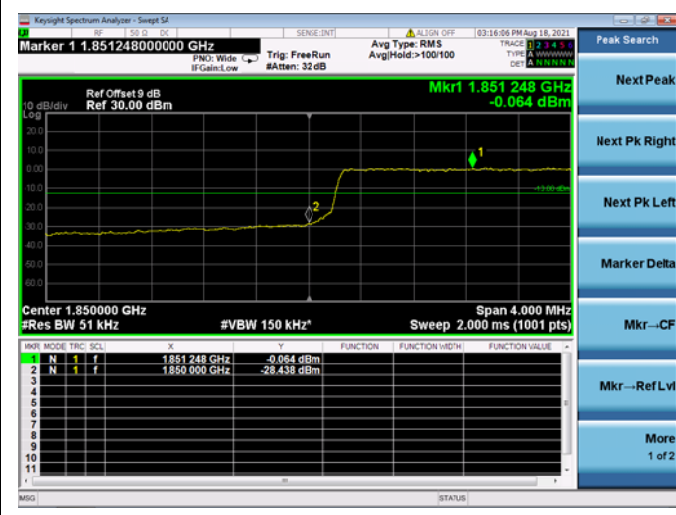

LTE ULCA_13A-66A SCC(66A)

Channel Bandwidth: 15 MHz

Low 1RB

High 1RB

Low FULL RB

High FULL RB

LTE ULCA_13A-66A SCC(66A)

Channel Bandwidth: 20 MHz

Low 1RB

High 1RB

Low FULL RB

High FULL RB

LTE ULCA_2A-13A PCC(2A)

Channel Bandwidth: 5 MHz

Low 1RB

High 1RB

Low FULL RB

High FULL RB

LTE ULCA_2A-13A PCC(2A)

Channel Bandwidth: 10 MHz

Low 1RB

High 1RB

Low FULL RB

High FULL RB