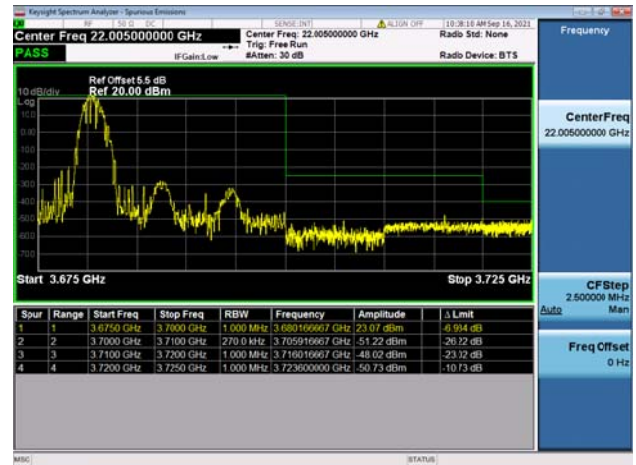

LTE Band 48C

Channel Bandwidth: 5MHz+20MHz

Low 1RB0 and 1RB99

High 1RB0 and 1RB99

Low 1RB24 and 1RB0

High 1RB24 and 1RB0

Low FULL RB

High FULL RB

LTE Band 48C

Channel Bandwidth: 10MHz+20MHz

Low 1RB0 and 1RB99

High 1RB0 and 1RB99

Low 1RB49 and 1RB0

High 1RB49 and 1RB0

Low FULL RB

High FULL RB

LTE Band 48C

Channel Bandwidth: 15MHz+20MHz

Low 1RB0 and 1RB99

High 1RB0 and 1RB99

Low 1RB74 and 1RB0

High 1RB74 and 1RB0

Low FULL RB

High FULL RB

LTE Band 48C

Channel Bandwidth: 20MHz+5MHz

Low 1RB0 and 1RB24

High 1RB0 and 1RB24

Low 1RB99 and 1RB0

Low 1RB99 and 1RB0

Low FULL RB

High FULL RB