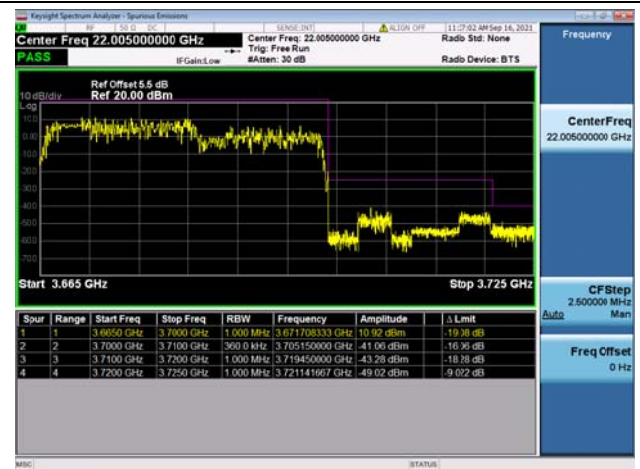

LTE Band 48C

Channel Bandwidth: 20MHz+10MHz

Low 1RB0 and 1RB49

High 1RB0 and 1RB49

Low 1RB99 and 1RB0

High 1RB99 and 1RB0

Low FULL RB

High FULL RB

LTE Band 48C

Channel Bandwidth: 20MHz+15MHz

Low 1RB0 and 1RB74

High 1RB0 and 1RB74

Low 1RB99 and 1RB0

High 1RB99 and 1RB0

Low FULL RB

High FULL RB

LTE Band 48C

Channel Bandwidth: 20MHz+20MHz

Low 1RB0 and 1RB99

High 1RB0 and 1RB99

Low 1RB99 and 1RB0

High 1RB99 and 1RB0

Low FULL RB

High FULL RB

LTE ULCA_13A-66A PCC(13A)

Channel Bandwidth: 5 MHz

Low 1RB

High 1RB

Low FULL RB

High FULL RB

LTE ULCA_13A-66A PCC(13A)

Channel Bandwidth: 10 MHz