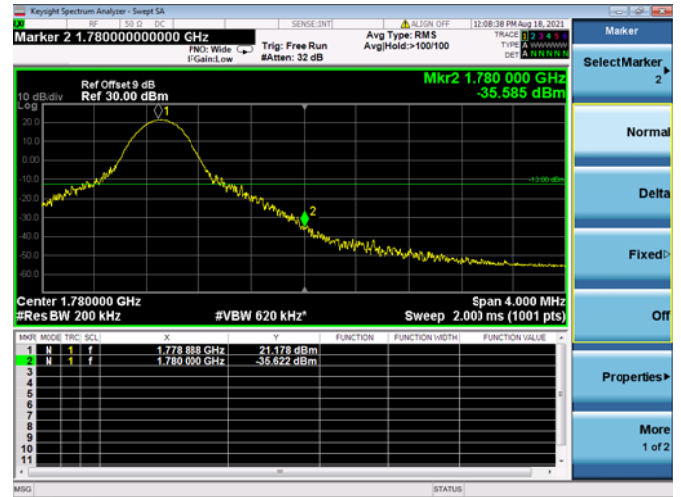

Low FULL RB

High FULL RB

LTE ULCA_13A-66A SCC(66A)

Channel Bandwidth:10 MHz

Low 1RB

High 1RB

Low FULL RB

High FULL RB

LTE ULCA_13A-66A SCC(66A)

Channel Bandwidth: 15 MHz

Low 1RB

High 1RB

Low FULL RB

High FULL RB

LTE ULCA_13A-66A SCC(66A)

Channel Bandwidth: 20 MHz

Low 1RB

High 1RB

Low FULL RB

High FULL RB

LTE ULCA_2A-13A PCC(2A)

Channel Bandwidth: 5 MHz

Low 1RB

High 1RB