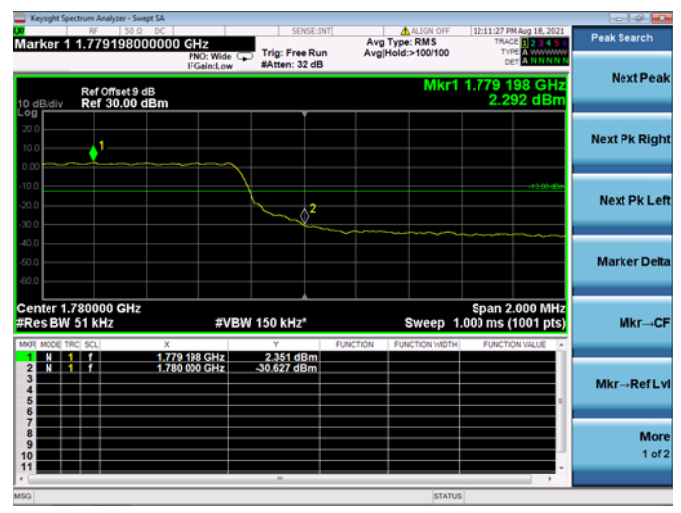

LTE ULCA_13A-66A PCC(13A)

Channel Bandwidth: 5 MHz

Low 1RB

High 1RB

Low FULL RB

High FULL RB

LTE ULCA_13A-66A PCC(13A)

Channel Bandwidth: 10 MHz

Low 1RB

High 1RB

FULL RB

N/A

LTE ULCA_13A-66A SCC(66A)

Channel Bandwidth: 5 MHz

Low 1RB

High 1RB

Low FULL RB

High FULL RB

LTE ULCA_13A-66A SCC(66A)

Channel Bandwidth:10 MHz

Low 1RB

High 1RB

Low FULL RB

High FULL RB

LTE ULCA_13A-66A SCC(66A)

Channel Bandwidth: 15 MHz

Low 1RB

High 1RB

Low FULL RB

High FULL RB

LTE ULCA_13A-66A SCC(66A)

Channel Bandwidth: 20 MHz