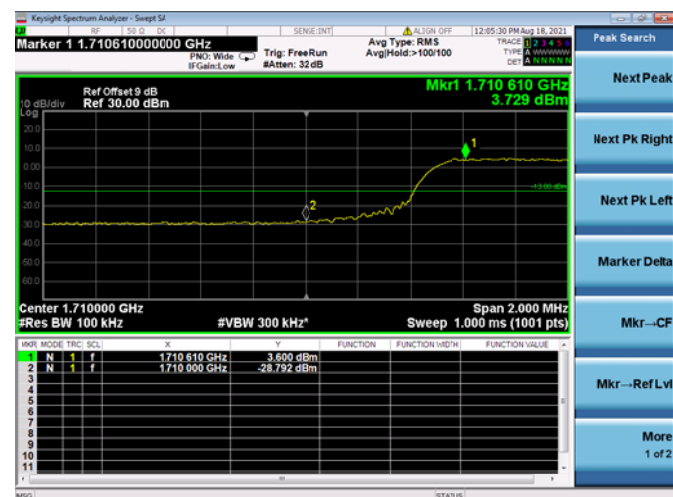

Low 1RB

High 1RB

FULL RB

N/A

LTE ULCA_13A-66A SCC(66A)

Channel Bandwidth: 5 MHz

Low 1RB

High 1RB

Low FULL RB

High FULL RB

LTE ULCA_13A-66A SCC(66A)

Channel Bandwidth:10 MHz

Low 1RB

High 1RB

Low FULL RB

High FULL RB

LTE ULCA_13A-66A SCC(66A)

Channel Bandwidth: 15 MHz

Low 1RB

High 1RB

Low FULL RB

High FULL RB

LTE ULCA_13A-66A SCC(66A)

Channel Bandwidth: 20 MHz

Low 1RB

High 1RB

Low FULL RB

High FULL RB

LTE ULCA_2A-13A PCC(2A)

Channel Bandwidth: 5 MHz

Low 1RB

High 1RB