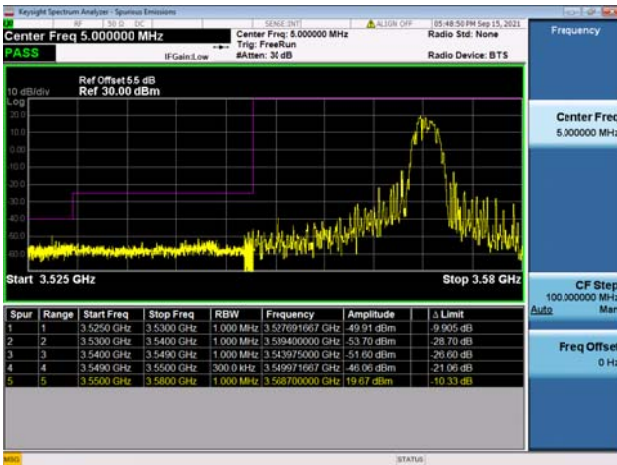

LTE Band 48C

Channel Bandwidth: 20MHz+5MHz

Low 1RB0 and 1RB24

High 1RB0 and 1RB24

Low 1RB99 and 1RB0

Low 1RB99 and 1RB0

Low FULL RB

High FULL RB

LTE Band 48C

Channel Bandwidth: 20MHz+10MHz

Low 1RB0 and 1RB49

High 1RB0 and 1RB49

Low 1RB99 and 1RB0

High 1RB99 and 1RB0

Low FULL RB

High FULL RB

LTE Band 48C

Channel Bandwidth: 20MHz+15MHz

Low 1RB0 and 1RB74

High 1RB0 and 1RB74

Low 1RB99 and 1RB0

High 1RB99 and 1RB0

Low FULL RB

High FULL RB

LTE Band 48C

Channel Bandwidth: 20MHz+20MHz

Low 1RB0 and 1RB99

High 1RB0 and 1RB99

Low 1RB99 and 1RB0

High 1RB99 and 1RB0

Low FULL RB

High FULL RB