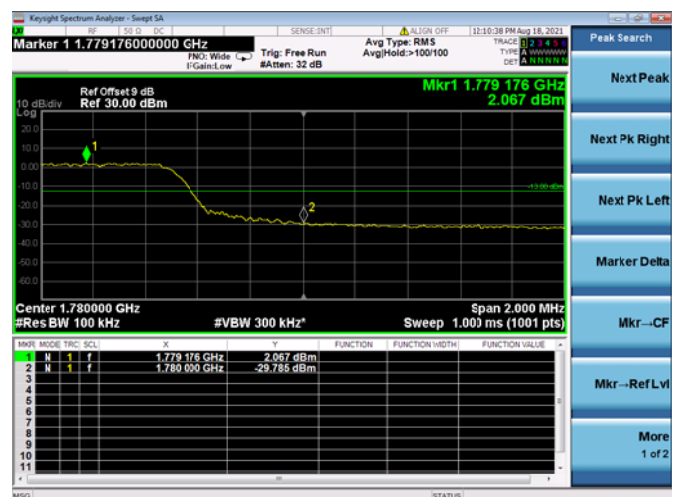

Low 1RB

High 1RB

FULL RB

N/A

LTE ULCA_13A-66A SCC(66A)

Channel Bandwidth: 5 MHz

Low 1RB

High 1RB

Low FULL RB

High FULL RB

LTE ULCA_13A-66A SCC(66A)

Channel Bandwidth:10 MHz

Low 1RB

High 1RB

Low FULL RB

High FULL RB

LTE ULCA_13A-66A SCC(66A)

Channel Bandwidth: 15 MHz

Low 1RB

High 1RB

Low FULL RB

High FULL RB

LTE ULCA_13A-66A SCC(66A)

Channel Bandwidth: 20 MHz

Low 1RB

High 1RB

Low FULL RB

High FULL RB

LTE ULCA_2A-13A PCC(2A)

Channel Bandwidth: 5 MHz

Low 1RB

High 1RB