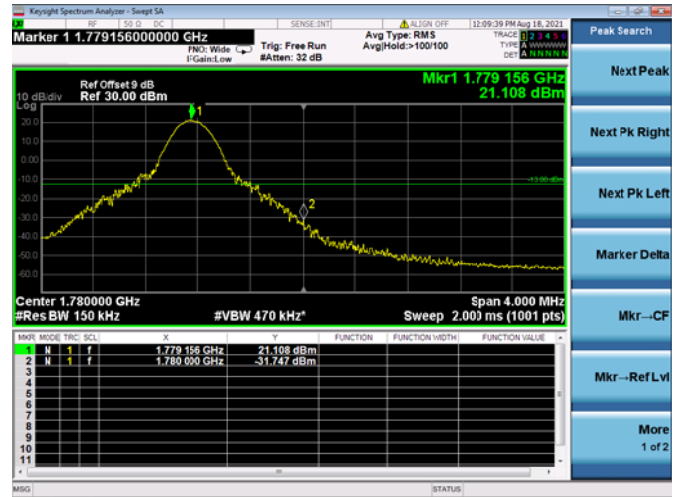

Low 1RB

High 1RB

FULL RB

N/A

LTE ULCA_13A-66A SCC(66A)

Channel Bandwidth: 5 MHz

Low 1RB

High 1RB

Low FULL RB

High FULL RB

LTE ULCA_13A-66A SCC(66A)

Channel Bandwidth:10 MHz

Low 1RB

High 1RB

Low FULL RB

High FULL RB

LTE ULCA_13A-66A SCC(66A)

Channel Bandwidth: 15 MHz

Low 1RB

High 1RB

Low FULL RB

High FULL RB

LTE ULCA_13A-66A SCC(66A)

Channel Bandwidth: 20 MHz

Low 1RB

High 1RB

Low FULL RB

High FULL RB

LTE ULCA_2A-13A PCC(2A)

Channel Bandwidth: 5 MHz

Low 1RB

High 1RB