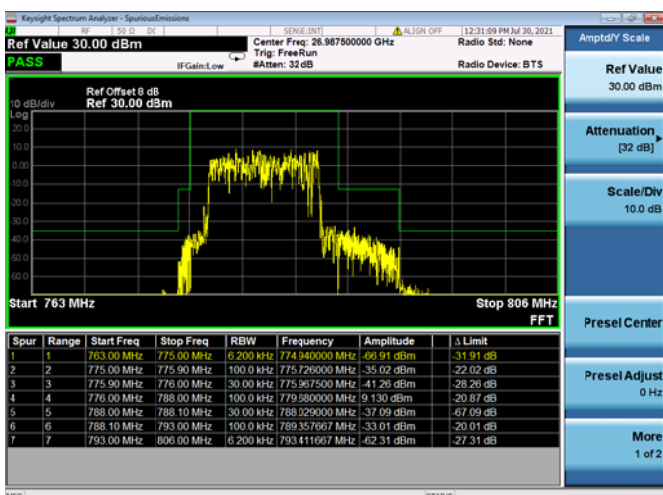

LTE ULCA_2A-13A PCC(2A)

Channel Bandwidth: 15 MHz

Low 1RB

High 1RB

Low FULL RB

High FULL RB

LTE ULCA_2A-13A PCC(2A)

Channel Bandwidth: 20 MHz

Low 1RB

High 1RB

Low FULL RB

High FULL RB

LTE ULCA_2A-13A SCC(13A)

Channel Bandwidth: 10 MHz

Low 1RB

High 1RB

FULL RB

N/A

LTE ULCA_4A-13A PCC(4A)

Channel Bandwidth: 5 MHz

Low 1RB

High 1RB

Low FULL RB

High FULL RB