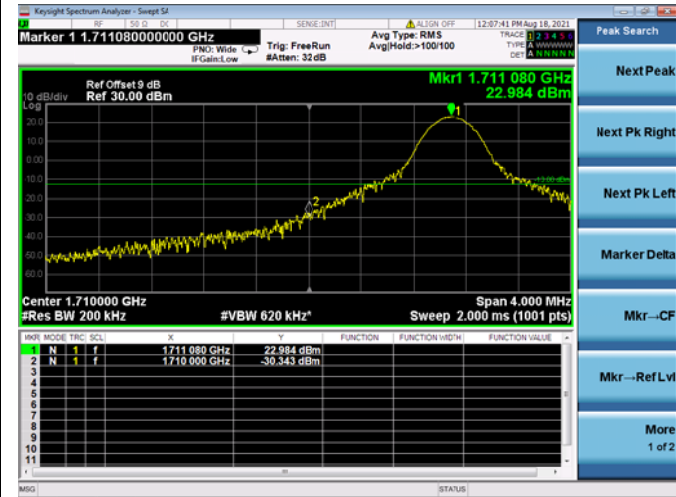

Low FULL RB

High FULL RB

LTE ULCA_13A-66A SCC(66A)

Channel Bandwidth:10 MHz

Low 1RB

High 1RB

Low FULL RB

High FULL RB

LTE ULCA_13A-66A SCC(66A)

Channel Bandwidth: 15 MHz

Low 1RB

High 1RB

Low FULL RB

High FULL RB

LTE ULCA_13A-66A SCC(66A)

Channel Bandwidth: 20 MHz

Low 1RB

High 1RB

Low FULL RB

High FULL RB

LTE ULCA_2A-13A PCC(2A)

Channel Bandwidth: 5 MHz

Low 1RB

High 1RB

Low FULL RB

High FULL RB

LTE ULCA_2A-13A PCC(2A)

Channel Bandwidth: 10 MHz

Low 1RB

High 1RB

Low FULL RB

High FULL RB