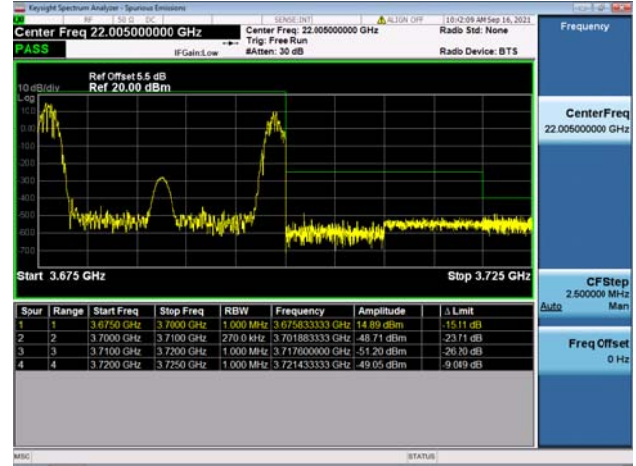

LTE Band 48C

Channel Bandwidth: 5MHz+20MHz

Low 1RB0 and 1RB99

High 1RB0 and 1RB99

Low 1RB24 and 1RB0

High 1RB24 and 1RB0

Low FULL RB

High FULL RB

LTE Band 48C

Channel Bandwidth: 10MHz+20MHz

Low 1RB0 and 1RB99

High 1RB0 and 1RB99

Low 1RB49 and 1RB0

High 1RB49 and 1RB0

Low FULL RB

High FULL RB

LTE Band 48C

Channel Bandwidth: 15MHz+20MHz

Low 1RB0 and 1RB99

High 1RB0 and 1RB99

Low 1RB74 and 1RB0

High 1RB74 and 1RB0

Low FULL RB

High FULL RB

LTE Band 48C

Channel Bandwidth: 20MHz+5MHz

Low 1RB0 and 1RB24

High 1RB0 and 1RB24

Low 1RB99 and 1RB0

Low 1RB99 and 1RB0

Low FULL RB

High FULL RB