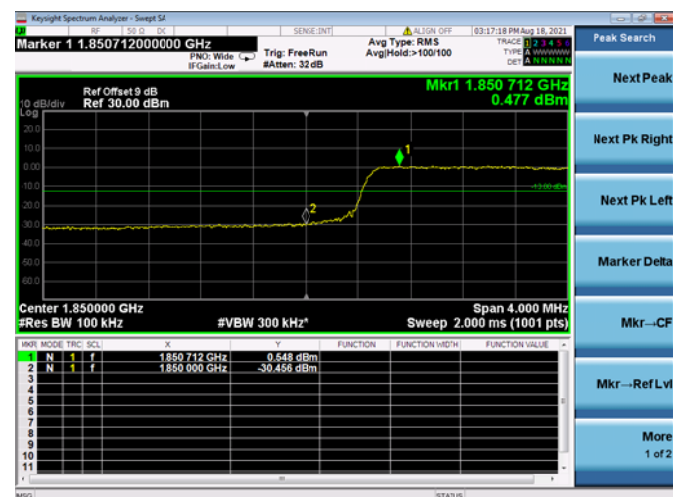

Low 1RB

High 1RB

Low FULL RB

High FULL RB

LTE ULCA_2A-13A PCC(2A)

Channel Bandwidth: 5 MHz

Low 1RB

High 1RB

Low FULL RB

High FULL RB

LTE ULCA_2A-13A PCC(2A)

Channel Bandwidth: 10 MHz

Low 1RB

High 1RB

Low FULL RB

High FULL RB

LTE ULCA_2A-13A PCC(2A)

Channel Bandwidth: 15 MHz

Low 1RB

High 1RB

Low FULL RB

High FULL RB

LTE ULCA_2A-13A PCC(2A)

Channel Bandwidth: 20 MHz

Low 1RB

High 1RB

Low FULL RB

High FULL RB

LTE ULCA_2A-13A SCC(13A)

Channel Bandwidth: 10 MHz

Low 1RB

High 1RB