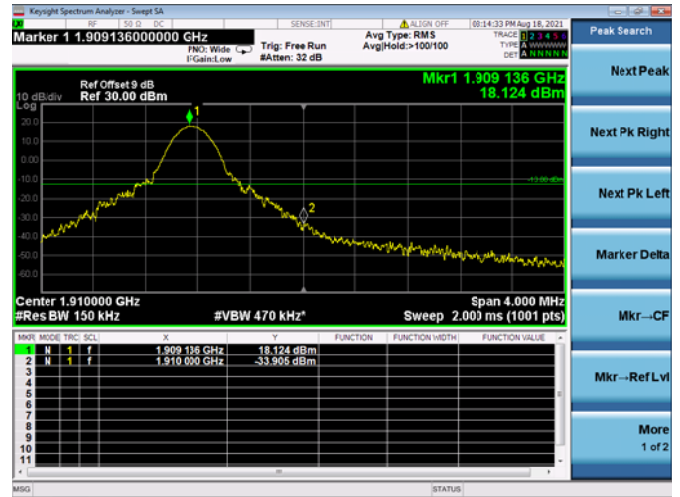

Low 1RB

High 1RB

Low FULL RB

High FULL RB

LTE ULCA_2A-13A PCC(2A)

Channel Bandwidth: 5 MHz

Low 1RB

High 1RB

Low FULL RB

High FULL RB

LTE ULCA_2A-13A PCC(2A)

Channel Bandwidth: 10 MHz

Low 1RB

High 1RB

Low FULL RB

High FULL RB

LTE ULCA_2A-13A PCC(2A)

Channel Bandwidth: 15 MHz

Low 1RB

High 1RB

Low FULL RB

High FULL RB

LTE ULCA_2A-13A PCC(2A)

Channel Bandwidth: 20 MHz

Low 1RB

High 1RB

Low FULL RB

High FULL RB

LTE ULCA_2A-13A SCC(13A)

Channel Bandwidth: 10 MHz

Low 1RB

High 1RB