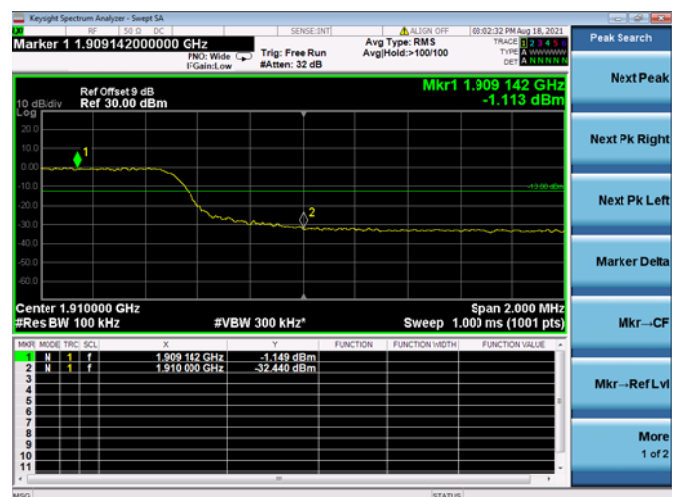

Low 1RB

High 1RB

Low FULL RB

High FULL RB

LTE ULCA_2A-13A PCC(2A)

Channel Bandwidth: 5 MHz

Low 1RB

High 1RB

Low FULL RB

High FULL RB

LTE ULCA_2A-13A PCC(2A)

Channel Bandwidth: 10 MHz

Low 1RB

High 1RB

Low FULL RB

High FULL RB

LTE ULCA_2A-13A PCC(2A)

Channel Bandwidth: 15 MHz

Low 1RB

High 1RB

Low FULL RB

High FULL RB

LTE ULCA_2A-13A PCC(2A)

Channel Bandwidth: 20 MHz

Low 1RB

High 1RB

Low FULL RB

High FULL RB

LTE ULCA_2A-13A SCC(13A)

Channel Bandwidth: 10 MHz

Low 1RB

High 1RB