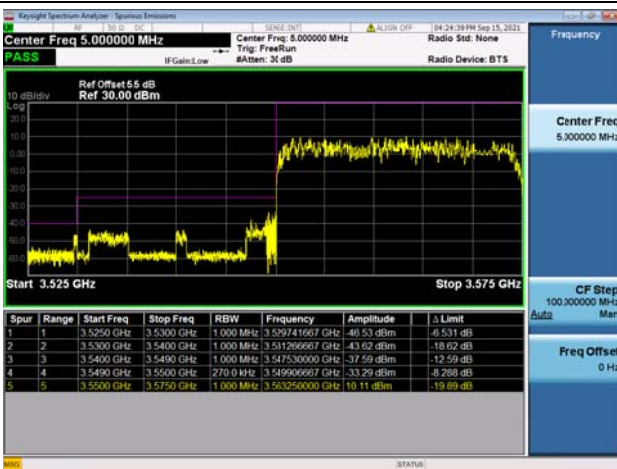

LTE Band 48C

Channel Bandwidth: 15MHz+20MHz

Low 1RB0 and 1RB99

High 1RB0 and 1RB99

Low 1RB74 and 1RB0

High 1RB74 and 1RB0

Low FULL RB

High FULL RB

LTE Band 48C

Channel Bandwidth: 20MHz+5MHz

Low 1RB0 and 1RB24

High 1RB0 and 1RB24

Low 1RB99 and 1RB0

Low 1RB99 and 1RB0

Low FULL RB

High FULL RB

LTE Band 48C

Channel Bandwidth: 20MHz+10MHz

Low 1RB0 and 1RB49

High 1RB0 and 1RB49

Low 1RB99 and 1RB0

High 1RB99 and 1RB0

Low FULL RB

High FULL RB

LTE Band 48C

Channel Bandwidth: 20MHz+15MHz

Low 1RB0 and 1RB74

High 1RB0 and 1RB74

Low 1RB99 and 1RB0

High 1RB99 and 1RB0

Low FULL RB

High FULL RB