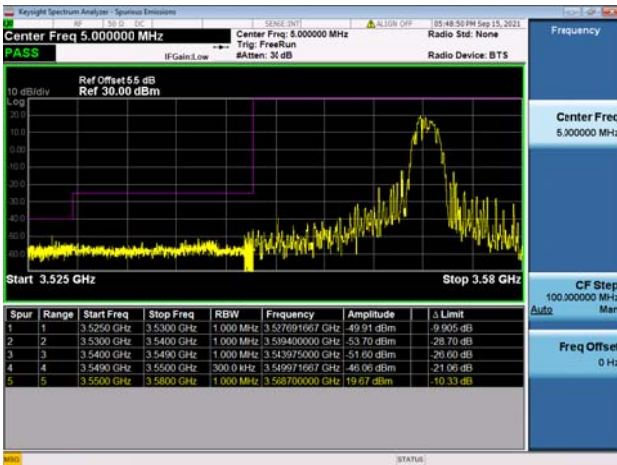

LTE Band 48C

Channel Bandwidth: 15MHz+20MHz

Low 1RB0 and 1RB99

High 1RB0 and 1RB99

Low 1RB74 and 1RB0

High 1RB74 and 1RB0

Low FULL RB

High FULL RB

LTE Band 48C

Channel Bandwidth: 20MHz+5MHz

Low 1RB0 and 1RB24

High 1RB0 and 1RB24

Low 1RB99 and 1RB0

Low 1RB99 and 1RB0

Low FULL RB

High FULL RB

LTE Band 48C

Channel Bandwidth: 20MHz+10MHz

Low 1RB0 and 1RB49

High 1RB0 and 1RB49

Low 1RB99 and 1RB0

High 1RB99 and 1RB0

Low FULL RB

High FULL RB

LTE Band 48C

Channel Bandwidth: 20MHz+15MHz

Low 1RB0 and 1RB74

High 1RB0 and 1RB74

Low 1RB99 and 1RB0

High 1RB99 and 1RB0

Low FULL RB

High FULL RB