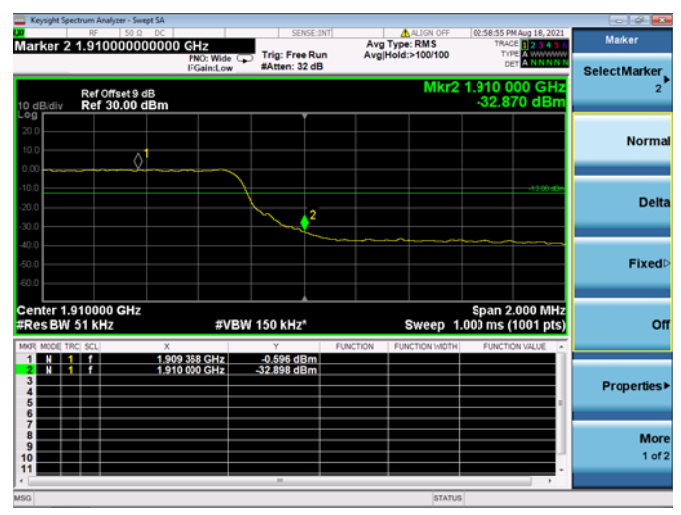

LTE ULCA_13A-66A SCC(66A)

Channel Bandwidth: 15 MHz

Low 1RB

High 1RB

Low FULL RB

High FULL RB

LTE ULCA_13A-66A SCC(66A)

Channel Bandwidth: 20 MHz

Low 1RB

High 1RB

Low FULL RB

High FULL RB

LTE ULCA_2A-13A PCC(2A)

Channel Bandwidth: 5 MHz

Low 1RB

High 1RB

Low FULL RB

High FULL RB

LTE ULCA_2A-13A PCC(2A)

Channel Bandwidth: 10 MHz

Low 1RB

High 1RB

Low FULL RB

High FULL RB

LTE ULCA_2A-13A PCC(2A)

Channel Bandwidth: 15 MHz

Low 1RB

High 1RB

Low FULL RB

High FULL RB

LTE ULCA_2A-13A PCC(2A)

Channel Bandwidth: 20 MHz