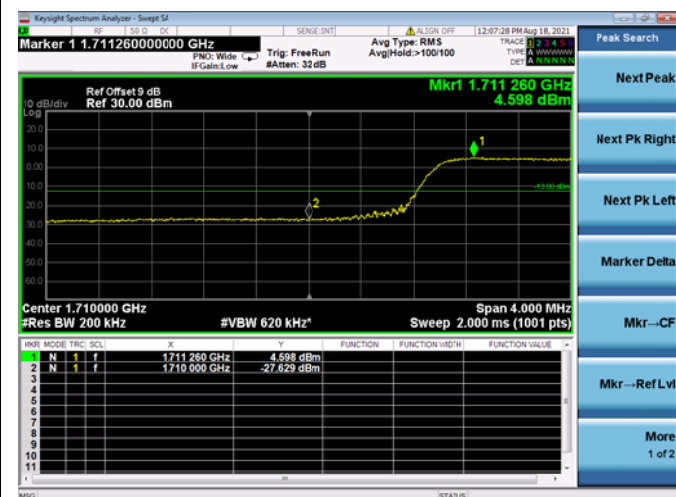

Low FULL RB

High FULL RB

LTE ULCA_13A-66A SCC(66A)

Channel Bandwidth:10 MHz

Low 1RB

High 1RB

Low FULL RB

High FULL RB

LTE ULCA_13A-66A SCC(66A)

Channel Bandwidth: 15 MHz

Low 1RB

High 1RB

Low FULL RB

High FULL RB

LTE ULCA_13A-66A SCC(66A)

Channel Bandwidth: 20 MHz

Low 1RB

High 1RB

Low FULL RB

High FULL RB

LTE ULCA_2A-13A PCC(2A)

Channel Bandwidth: 5 MHz

Low 1RB

High 1RB

Low FULL RB

High FULL RB

LTE ULCA_2A-13A PCC(2A)

Channel Bandwidth: 10 MHz

Low 1RB

High 1RB

Low FULL RB

High FULL RB