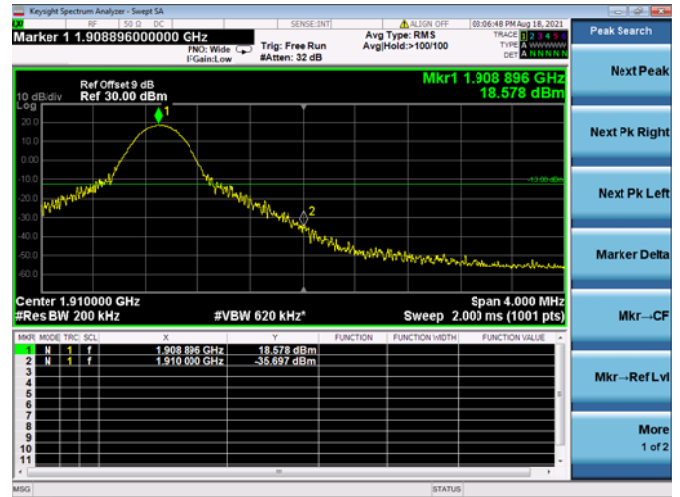

Low FULL RB

High FULL RB

LTE ULCA_2A-13A PCC(2A)

Channel Bandwidth: 10 MHz

Low 1RB

High 1RB

Low FULL RB

High FULL RB

LTE ULCA_2A-13A PCC(2A)

Channel Bandwidth: 15 MHz

Low 1RB

High 1RB

Low FULL RB

High FULL RB

LTE ULCA_2A-13A PCC(2A)

Channel Bandwidth: 20 MHz

Low 1RB

High 1RB

Low FULL RB

High FULL RB

LTE ULCA_2A-13A SCC(13A)

Channel Bandwidth: 10 MHz

Low 1RB

High 1RB