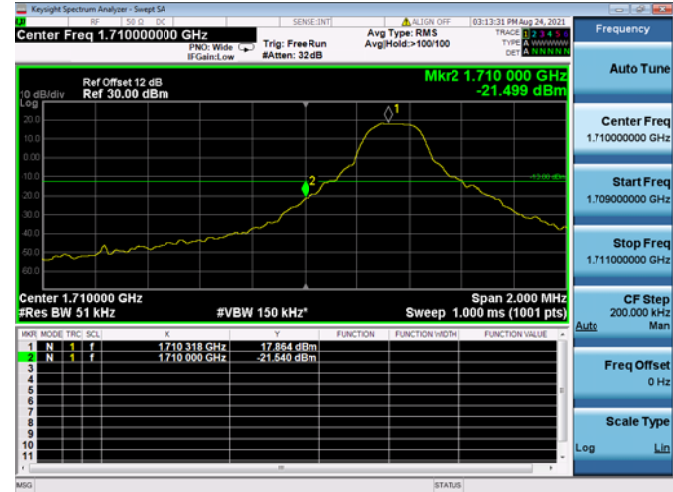

Low 1RB

High 1RB

Low FULL RB

High FULL RB

LTE ULCA_2A-13A SCC(13A)

Channel Bandwidth: 10 MHz

Low 1RB

High 1RB

FULL RB

N/A

LTE ULCA_4A-13A PCC(4A)

Channel Bandwidth: 5 MHz

Low 1RB

High 1RB

Low FULL RB

High FULL RB