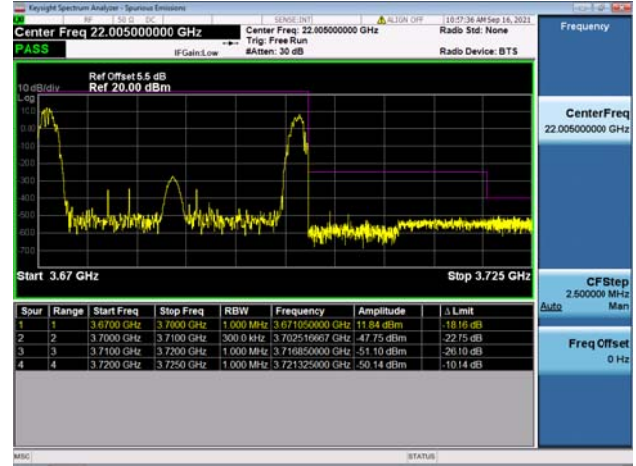

LTE Band 48C

Channel Bandwidth: 5MHz+20MHz

Low 1RB0 and 1RB99

High 1RB0 and 1RB99

Low 1RB24 and 1RB0

High 1RB24 and 1RB0

Low FULL RB

High FULL RB

LTE Band 48C

Channel Bandwidth: 10MHz+20MHz

Low 1RB0 and 1RB99

High 1RB0 and 1RB99

Low 1RB49 and 1RB0

High 1RB49 and 1RB0

Low FULL RB

High FULL RB

LTE Band 48C

Channel Bandwidth: 15MHz+20MHz

Low 1RB0 and 1RB99

High 1RB0 and 1RB99

Low 1RB74 and 1RB0

High 1RB74 and 1RB0

Low FULL RB

High FULL RB