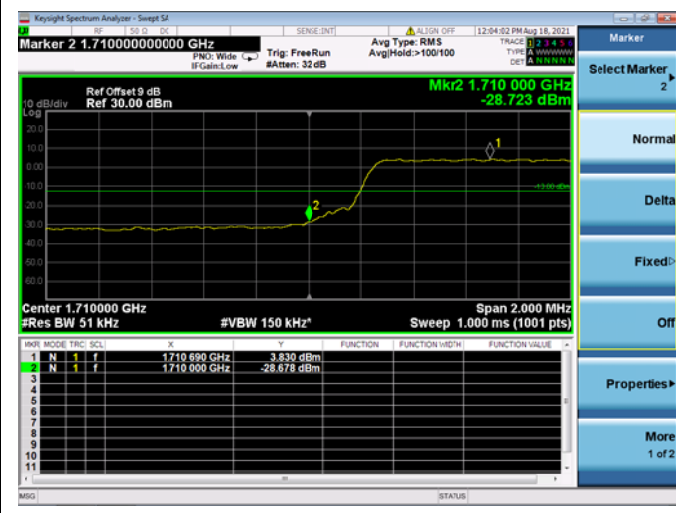

LTE ULCA_13A-66A PCC(13A)

Channel Bandwidth: 5 MHz

Low 1RB

High 1RB

Low FULL RB

High FULL RB

LTE ULCA_13A-66A PCC(13A)

Channel Bandwidth: 10 MHz

Low 1RB

High 1RB

FULL RB

N/A

LTE ULCA_13A-66A SCC(66A)

Channel Bandwidth: 5 MHz

Low 1RB

High 1RB

Low FULL RB

High FULL RB

LTE ULCA_13A-66A SCC(66A)

Channel Bandwidth:10 MHz

Low 1RB

High 1RB

Low FULL RB

High FULL RB

LTE ULCA_13A-66A SCC(66A)

Channel Bandwidth: 15 MHz

Low 1RB

High 1RB

Low FULL RB

High FULL RB

LTE ULCA_13A-66A SCC(66A)

Channel Bandwidth: 20 MHz