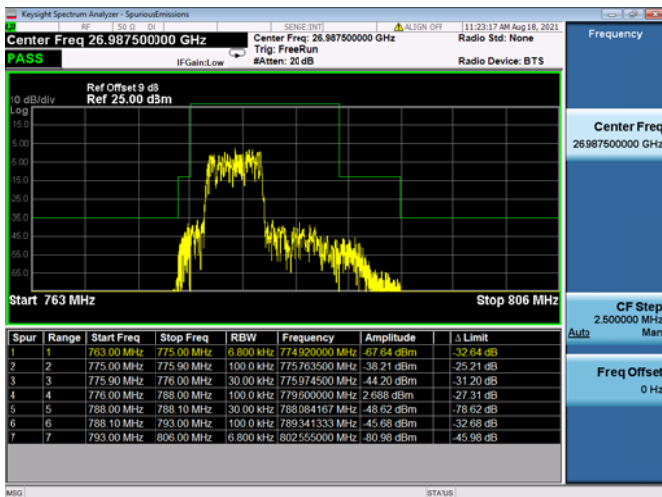

LTE Band 48C

Channel Bandwidth: 20MHz+20MHz

Low 1RB0 and 1RB99

High 1RB0 and 1RB99

Low 1RB99 and 1RB0

High 1RB99 and 1RB0

Low FULL RB

High FULL RB

LTE ULCA_13A-66A PCC(13A)

Channel Bandwidth: 5 MHz

Low 1RB

High 1RB

Low FULL RB

High FULL RB

LTE ULCA_13A-66A PCC(13A)

Channel Bandwidth: 10 MHz

Low 1RB

High 1RB

FULL RB

N/A

LTE ULCA_13A-66A SCC(66A)

Channel Bandwidth: 5 MHz

Low 1RB

High 1RB

Low FULL RB

High FULL RB

LTE ULCA_13A-66A SCC(66A)

Channel Bandwidth:10 MHz

Low 1RB

High 1RB

Low FULL RB

High FULL RB