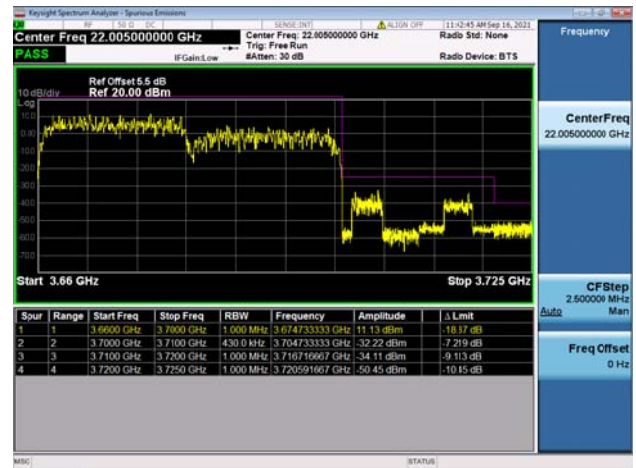

LTE Band 48C

Channel Bandwidth: 20MHz+15MHz

Low 1RB0 and 1RB74

High 1RB0 and 1RB74

Low 1RB99 and 1RB0

High 1RB99 and 1RB0

Low FULL RB

High FULL RB

LTE Band 48C

Channel Bandwidth: 20MHz+20MHz

Low 1RB0 and 1RB99

High 1RB0 and 1RB99

Low 1RB99 and 1RB0

High 1RB99 and 1RB0

Low FULL RB

High FULL RB

LTE ULCA_13A-66A PCC(13A)

Channel Bandwidth: 5 MHz

Low 1RB

High 1RB

Low FULL RB

High FULL RB

LTE ULCA_13A-66A PCC(13A)

Channel Bandwidth: 10 MHz

Low 1RB

High 1RB

FULL RB

N/A

LTE ULCA_13A-66A SCC(66A)

Channel Bandwidth: 5 MHz

Low 1RB

High 1RB