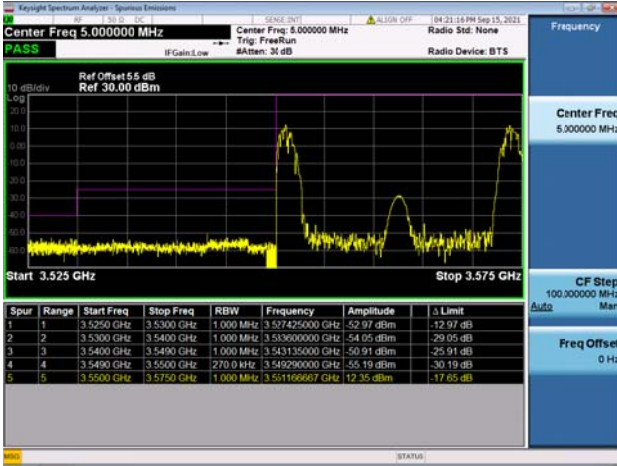

LTE Band 48C

Channel Bandwidth: 5MHz+20MHz

Low 1RB0 and 1RB99

High 1RB0 and 1RB99

Low 1RB24 and 1RB0

High 1RB24 and 1RB0

Low FULL RB

High FULL RB

LTE Band 48C

Channel Bandwidth: 10MHz+20MHz

Low 1RB0 and 1RB99

High 1RB0 and 1RB99

Low 1RB49 and 1RB0

High 1RB49 and 1RB0

Low FULL RB

High FULL RB

LTE Band 48C

Channel Bandwidth: 15MHz+20MHz

Low 1RB0 and 1RB99

High 1RB0 and 1RB99

Low 1RB74 and 1RB0

High 1RB74 and 1RB0

Low FULL RB

High FULL RB

LTE Band 48C

Channel Bandwidth: 20MHz+5MHz

Low 1RB0 and 1RB24

High 1RB0 and 1RB24

Low 1RB99 and 1RB0

Low 1RB99 and 1RB0

Low FULL RB

High FULL RB