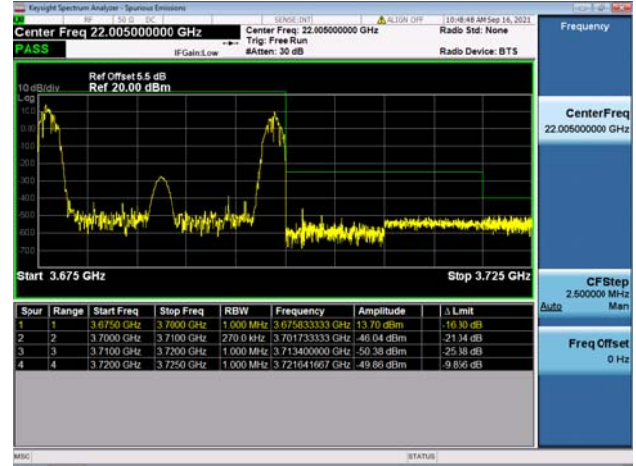

LTE Band 48C

Channel Bandwidth: 10MHz+20MHz

Low 1RB0 and 1RB99

High 1RB0 and 1RB99

Low 1RB49 and 1RB0

High 1RB49 and 1RB0

Low FULL RB

High FULL RB

LTE Band 48C

Channel Bandwidth: 15MHz+20MHz

Low 1RB0 and 1RB99

High 1RB0 and 1RB99

Low 1RB74 and 1RB0

High 1RB74 and 1RB0

Low FULL RB

High FULL RB

LTE Band 48C

Channel Bandwidth: 20MHz+5MHz

Low 1RB0 and 1RB24

High 1RB0 and 1RB24

Low 1RB99 and 1RB0

Low 1RB99 and 1RB0

Low FULL RB

High FULL RB

LTE Band 48C

Channel Bandwidth: 20MHz+10MHz

Low 1RB0 and 1RB49

High 1RB0 and 1RB49

Low 1RB99 and 1RB0

High 1RB99 and 1RB0

Low FULL RB

High FULL RB