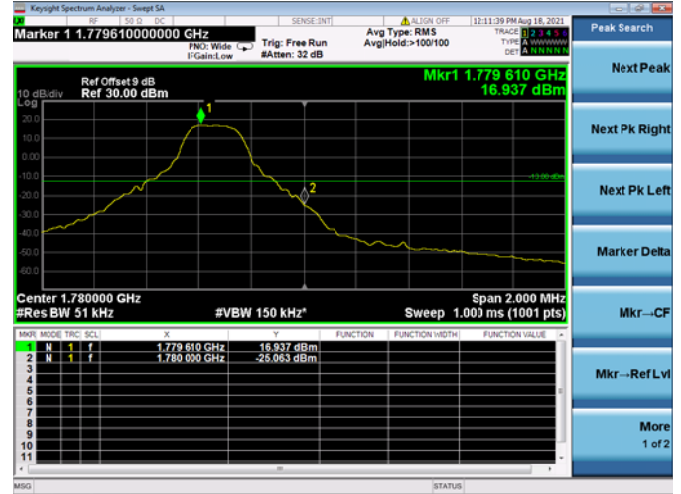

LTE ULCA_13A-66A PCC(13A)

Channel Bandwidth: 5 MHz

Low 1RB

High 1RB

Low FULL RB

High FULL RB

LTE ULCA_13A-66A PCC(13A)

Channel Bandwidth: 10 MHz

Low 1RB

High 1RB

FULL RB

N/A

LTE ULCA_13A-66A SCC(66A)

Channel Bandwidth: 5 MHz

Low 1RB

High 1RB

Low FULL RB

High FULL RB

LTE ULCA_13A-66A SCC(66A)

Channel Bandwidth:10 MHz

Low 1RB

High 1RB

Low FULL RB

High FULL RB

LTE ULCA_13A-66A SCC(66A)

Channel Bandwidth: 15 MHz

Low 1RB

High 1RB

Low FULL RB

High FULL RB

LTE ULCA_13A-66A SCC(66A)

Channel Bandwidth: 20 MHz