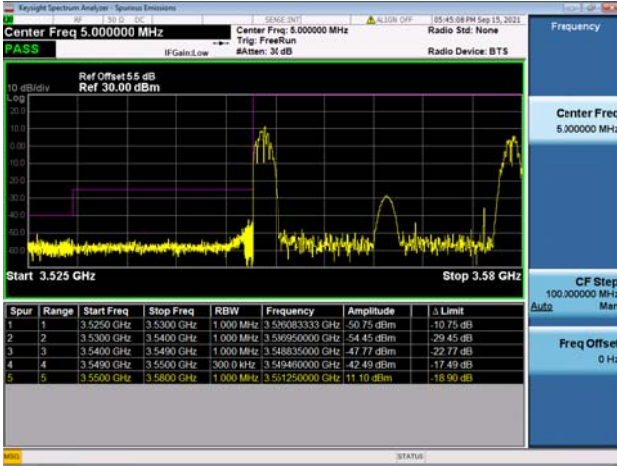

LTE Band 48C

Channel Bandwidth: 5MHz+20MHz

Low 1RB0 and 1RB99

High 1RB0 and 1RB99

Low 1RB24 and 1RB0

High 1RB24 and 1RB0

Low FULL RB

High FULL RB

LTE Band 48C

Channel Bandwidth: 10MHz+20MHz

Low 1RB0 and 1RB99

High 1RB0 and 1RB99

Low 1RB49 and 1RB0

High 1RB49 and 1RB0

Low FULL RB

High FULL RB

LTE Band 48C

Channel Bandwidth: 15MHz+20MHz

Low 1RB0 and 1RB99

High 1RB0 and 1RB99

Low 1RB74 and 1RB0

High 1RB74 and 1RB0

Low FULL RB

High FULL RB

LTE Band 48C

Channel Bandwidth: 20MHz+5MHz

Low 1RB0 and 1RB24

High 1RB0 and 1RB24

Low 1RB99 and 1RB0

Low 1RB99 and 1RB0

Low FULL RB

High FULL RB