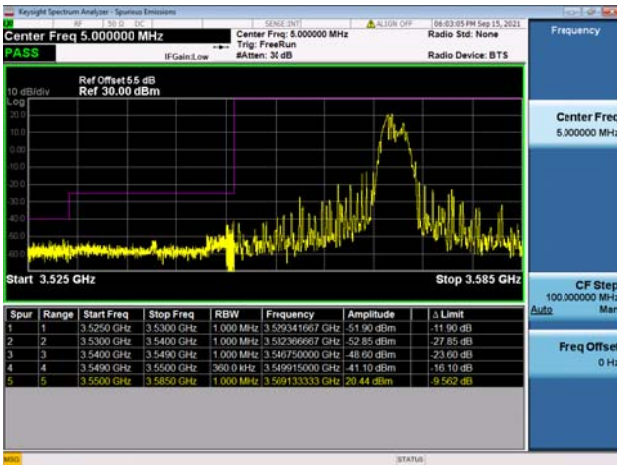

LTE Band 48C

Channel Bandwidth: 20MHz+10MHz

Low 1RB0 and 1RB49

High 1RB0 and 1RB49

Low 1RB99 and 1RB0

High 1RB99 and 1RB0

Low FULL RB

High FULL RB

LTE Band 48C

Channel Bandwidth: 20MHz+15MHz

Low 1RB0 and 1RB74

High 1RB0 and 1RB74

Low 1RB99 and 1RB0

High 1RB99 and 1RB0

Low FULL RB

High FULL RB

LTE Band 48C

Channel Bandwidth: 20MHz+20MHz

Low 1RB0 and 1RB99

High 1RB0 and 1RB99

Low 1RB99 and 1RB0

High 1RB99 and 1RB0

Low FULL RB

High FULL RB

LTE ULCA_13A-66A PCC(13A)

Channel Bandwidth: 5 MHz

Low 1RB

High 1RB

Low FULL RB

High FULL RB

LTE ULCA_13A-66A PCC(13A)

Channel Bandwidth: 10 MHz