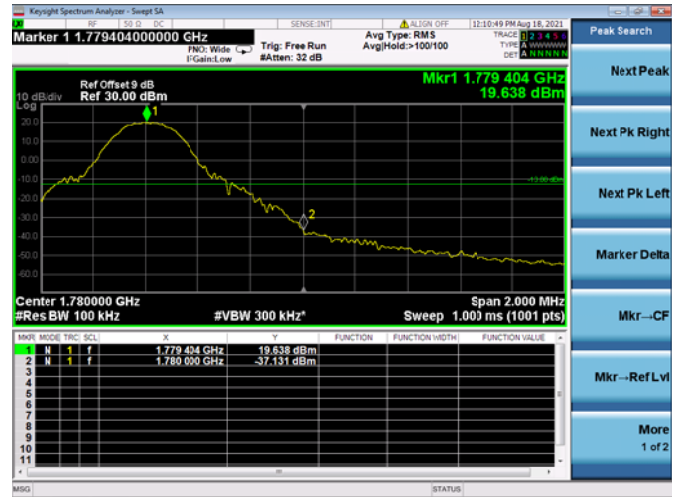

Low 1RB

High 1RB

FULL RB

N/A

LTE ULCA_13A-66A SCC(66A)

Channel Bandwidth: 5 MHz

Low 1RB

High 1RB

Low FULL RB

High FULL RB

LTE ULCA_13A-66A SCC(66A)

Channel Bandwidth:10 MHz

Low 1RB

High 1RB

Low FULL RB

High FULL RB

LTE ULCA_13A-66A SCC(66A)

Channel Bandwidth: 15 MHz

Low 1RB

High 1RB

Low FULL RB

High FULL RB

LTE ULCA_13A-66A SCC(66A)

Channel Bandwidth: 20 MHz

Low 1RB

High 1RB

Low FULL RB

High FULL RB

LTE ULCA_2A-13A PCC(2A)

Channel Bandwidth: 5 MHz

Low 1RB

High 1RB