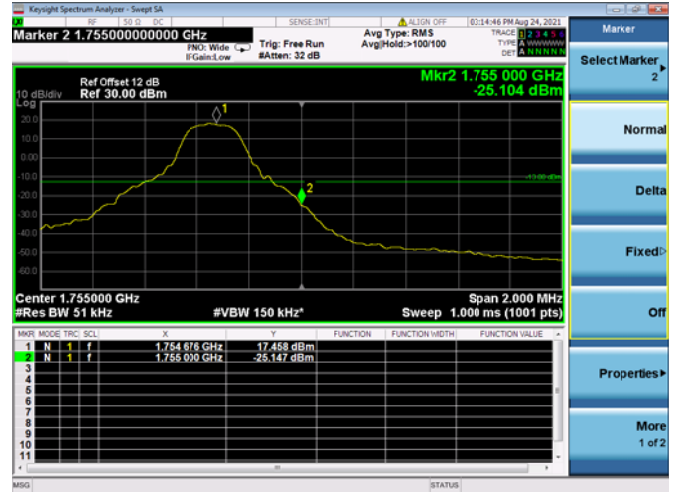

LTE ULCA_2A-13A PCC(2A)

Channel Bandwidth: 15 MHz

Low 1RB

High 1RB

Low FULL RB

High FULL RB

LTE ULCA_2A-13A PCC(2A)

Channel Bandwidth: 20 MHz

Low 1RB

High 1RB

Low FULL RB

High FULL RB

LTE ULCA_2A-13A SCC(13A)

Channel Bandwidth: 10 MHz

Low 1RB

High 1RB

FULL RB

N/A

LTE ULCA_4A-13A PCC(4A)

Channel Bandwidth: 5 MHz

Low 1RB

High 1RB

Low FULL RB

High FULL RB