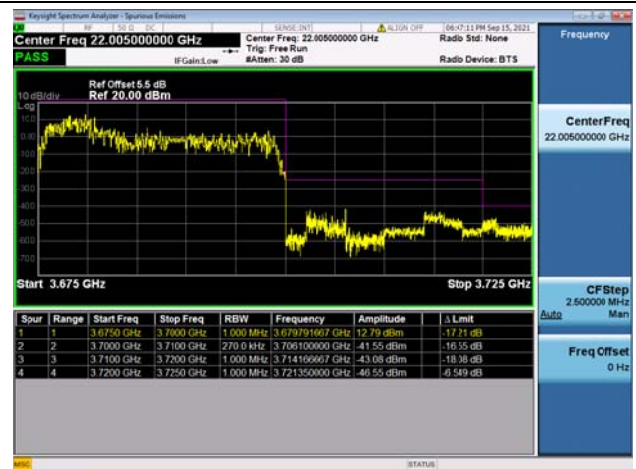

LTE Band 48C

Channel Bandwidth: 5MHz+20MHz

Low 1RB0 and 1RB99

High 1RB0 and 1RB99

Low 1RB24 and 1RB0

High 1RB24 and 1RB0

Low FULL RB

High FULL RB

LTE Band 48C

Channel Bandwidth: 10MHz+20MHz

Low 1RB0 and 1RB99

High 1RB0 and 1RB99

Low 1RB49 and 1RB0

High 1RB49 and 1RB0

Low FULL RB

High FULL RB

LTE Band 48C

Channel Bandwidth: 15MHz+20MHz

Low 1RB0 and 1RB99

High 1RB0 and 1RB99

Low 1RB74 and 1RB0

High 1RB74 and 1RB0

Low FULL RB

High FULL RB

LTE Band 48C

Channel Bandwidth: 20MHz+5MHz

Low 1RB0 and 1RB24

High 1RB0 and 1RB24

Low 1RB99 and 1RB0

Low 1RB99 and 1RB0

Low FULL RB

High FULL RB