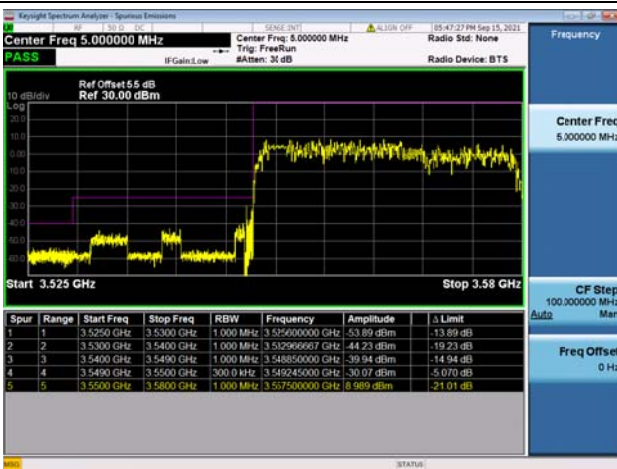

LTE Band 48C

Channel Bandwidth: 20MHz+5MHz

Low 1RB0 and 1RB24

High 1RB0 and 1RB24

Low 1RB99 and 1RB0

Low 1RB99 and 1RB0

Low FULL RB

High FULL RB

LTE Band 48C

Channel Bandwidth: 20MHz+10MHz

Low 1RB0 and 1RB49

High 1RB0 and 1RB49

Low 1RB99 and 1RB0

High 1RB99 and 1RB0

Low FULL RB

High FULL RB

LTE Band 48C

Channel Bandwidth: 20MHz+15MHz

Low 1RB0 and 1RB74

High 1RB0 and 1RB74

Low 1RB99 and 1RB0

High 1RB99 and 1RB0

Low FULL RB

High FULL RB

LTE Band 48C

Channel Bandwidth: 20MHz+20MHz

Low 1RB0 and 1RB99

High 1RB0 and 1RB99

Low 1RB99 and 1RB0

High 1RB99 and 1RB0

Low FULL RB

High FULL RB