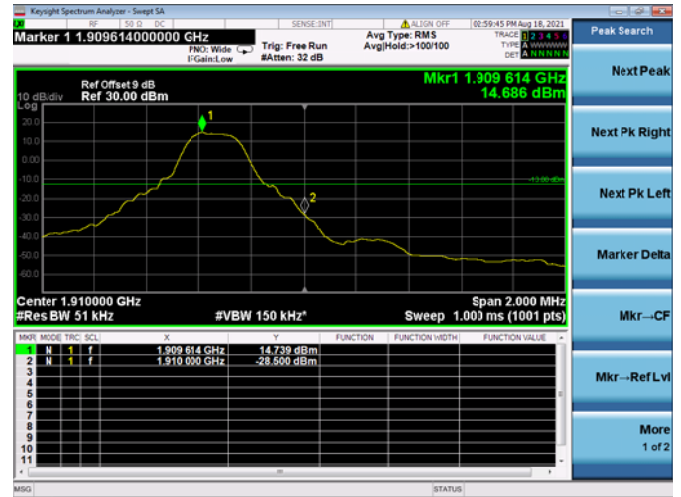

LTE ULCA_13A-66A SCC(66A)

Channel Bandwidth: 15 MHz

Low 1RB

High 1RB

Low FULL RB

High FULL RB

LTE ULCA_13A-66A SCC(66A)

Channel Bandwidth: 20 MHz

Low 1RB

High 1RB

Low FULL RB

High FULL RB

LTE ULCA_2A-13A PCC(2A)

Channel Bandwidth: 5 MHz

Low 1RB

High 1RB

Low FULL RB

High FULL RB

LTE ULCA_2A-13A PCC(2A)

Channel Bandwidth: 10 MHz

Low 1RB

High 1RB

Low FULL RB

High FULL RB

LTE ULCA_2A-13A PCC(2A)

Channel Bandwidth: 15 MHz

Low 1RB

High 1RB

Low FULL RB

High FULL RB

LTE ULCA_2A-13A PCC(2A)

Channel Bandwidth: 20 MHz