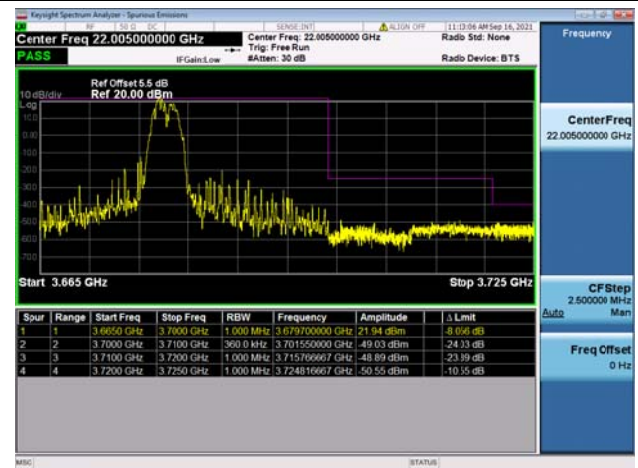

LTE Band 48C

Channel Bandwidth: 10MHz+20MHz

Low 1RB0 and 1RB99

High 1RB0 and 1RB99

Low 1RB49 and 1RB0

High 1RB49 and 1RB0

Low FULL RB

High FULL RB

LTE Band 48C

Channel Bandwidth: 15MHz+20MHz

Low 1RB0 and 1RB99

High 1RB0 and 1RB99

Low 1RB74 and 1RB0

High 1RB74 and 1RB0

Low FULL RB

High FULL RB

LTE Band 48C

Channel Bandwidth: 20MHz+5MHz

Low 1RB0 and 1RB24

High 1RB0 and 1RB24

Low 1RB99 and 1RB0

Low 1RB99 and 1RB0

Low FULL RB

High FULL RB

LTE Band 48C

Channel Bandwidth: 20MHz+10MHz

Low 1RB0 and 1RB49

High 1RB0 and 1RB49

Low 1RB99 and 1RB0

High 1RB99 and 1RB0

Low FULL RB

High FULL RB