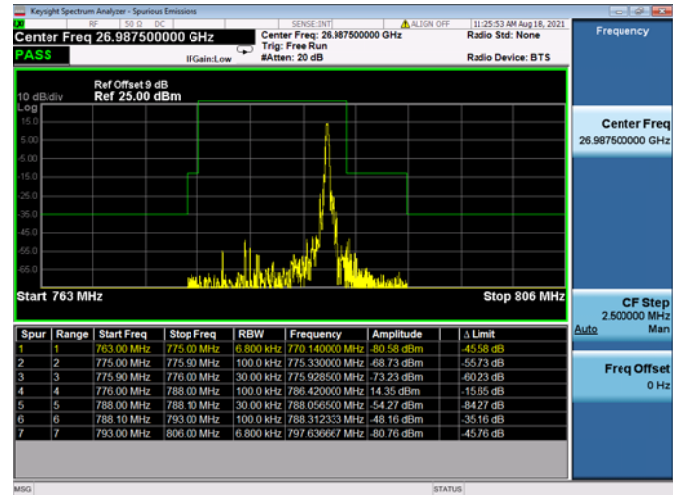

LTE Band 48C

Channel Bandwidth: 20MHz+20MHz

Low 1RB0 and 1RB99

High 1RB0 and 1RB99

Low 1RB99 and 1RB0

High 1RB99 and 1RB0

Low FULL RB

High FULL RB

LTE ULCA_13A-66A PCC(13A)

Channel Bandwidth: 5 MHz

Low 1RB

High 1RB

Low FULL RB

High FULL RB

LTE ULCA_13A-66A PCC(13A)

Channel Bandwidth: 10 MHz

Low 1RB

High 1RB

FULL RB

N/A

LTE ULCA_13A-66A SCC(66A)

Channel Bandwidth: 5 MHz

Low 1RB

High 1RB

Low FULL RB

High FULL RB

LTE ULCA_13A-66A SCC(66A)

Channel Bandwidth:10 MHz

Low 1RB

High 1RB

Low FULL RB

High FULL RB