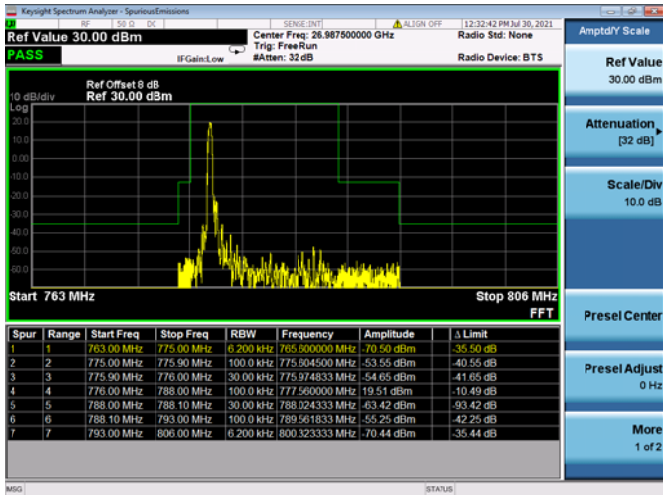

LTE ULCA_2A-13A PCC(2A)

Channel Bandwidth: 15 MHz

Low 1RB

High 1RB

Low FULL RB

High FULL RB

LTE ULCA_2A-13A PCC(2A)

Channel Bandwidth: 20 MHz

Low 1RB

High 1RB

Low FULL RB

High FULL RB

LTE ULCA_2A-13A SCC(13A)

Channel Bandwidth: 10 MHz

Low 1RB

High 1RB

FULL RB

N/A

LTE ULCA_4A-13A PCC(4A)

Channel Bandwidth: 5 MHz

Low 1RB

High 1RB

Low FULL RB

High FULL RB