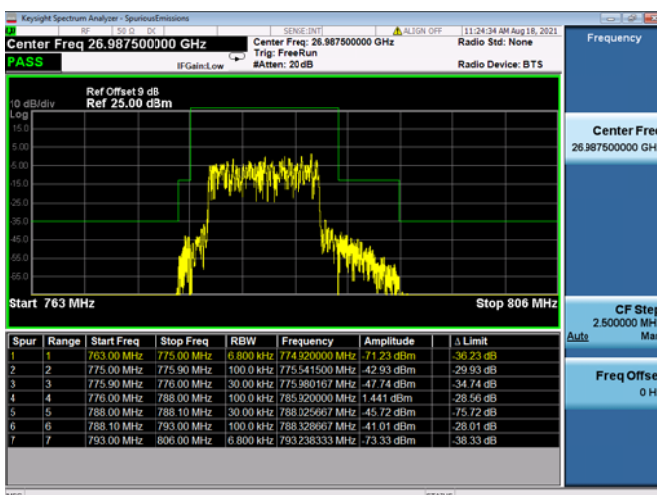

LTE Band 48C

Channel Bandwidth: 20MHz+20MHz

Low 1RB0 and 1RB99

High 1RB0 and 1RB99

Low 1RB99 and 1RB0

High 1RB99 and 1RB0

Low FULL RB

High FULL RB

LTE ULCA_13A-66A PCC(13A)

Channel Bandwidth: 5 MHz

Low 1RB

High 1RB

Low FULL RB

High FULL RB

LTE ULCA_13A-66A PCC(13A)

Channel Bandwidth: 10 MHz

Low 1RB

High 1RB

FULL RB

N/A

LTE ULCA_13A-66A SCC(66A)

Channel Bandwidth: 5 MHz

Low 1RB

High 1RB

Low FULL RB

High FULL RB

LTE ULCA_13A-66A SCC(66A)

Channel Bandwidth:10 MHz

Low 1RB

High 1RB

Low FULL RB

High FULL RB