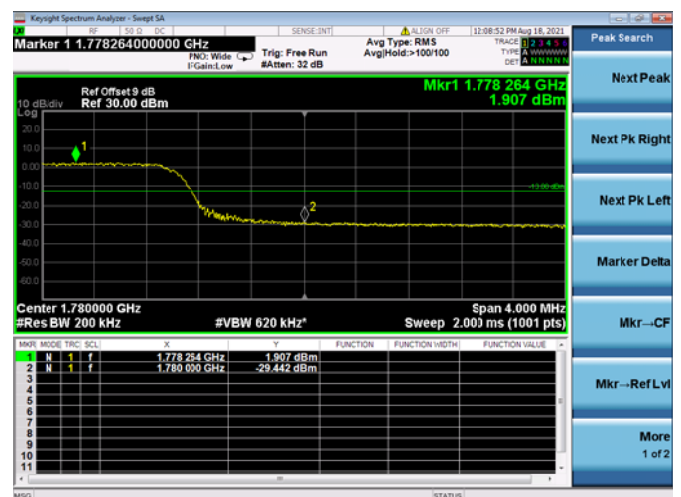

LTE ULCA_13A-66A SCC(66A)

Channel Bandwidth: 15 MHz

Low 1RB

High 1RB

Low FULL RB

High FULL RB

LTE ULCA_13A-66A SCC(66A)

Channel Bandwidth: 20 MHz

Low 1RB

High 1RB

Low FULL RB

High FULL RB

LTE ULCA_2A-13A PCC(2A)

Channel Bandwidth: 5 MHz

Low 1RB

High 1RB

Low FULL RB

High FULL RB

LTE ULCA_2A-13A PCC(2A)

Channel Bandwidth: 10 MHz

Low 1RB

High 1RB

Low FULL RB

High FULL RB

LTE ULCA_2A-13A PCC(2A)

Channel Bandwidth: 15 MHz

Low 1RB

High 1RB

Low FULL RB

High FULL RB

LTE ULCA_2A-13A PCC(2A)

Channel Bandwidth: 20 MHz