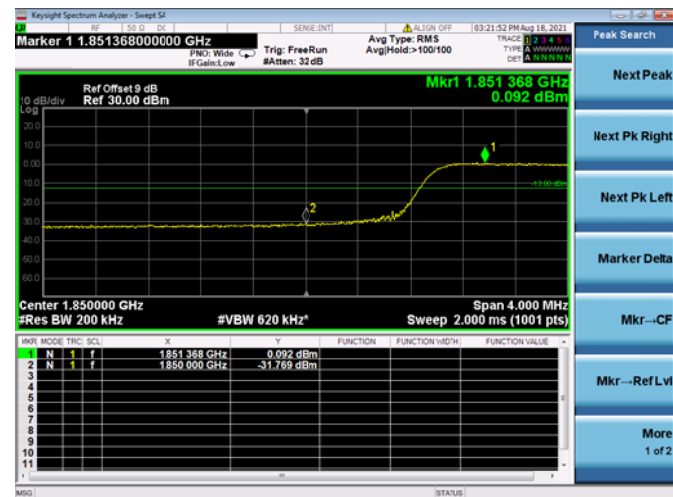

Low FULL RB

High FULL RB

LTE ULCA_2A-13A PCC(2A)

Channel Bandwidth: 10 MHz

Low 1RB

High 1RB

Low FULL RB

High FULL RB

LTE ULCA_2A-13A PCC(2A)

Channel Bandwidth: 15 MHz

Low 1RB

High 1RB

Low FULL RB

High FULL RB

LTE ULCA_2A-13A PCC(2A)

Channel Bandwidth: 20 MHz

Low 1RB

High 1RB

Low FULL RB

High FULL RB

LTE ULCA_2A-13A SCC(13A)

Channel Bandwidth: 10 MHz

Low 1RB

High 1RB

FULL RB

N/A

LTE ULCA_4A-13A PCC(4A)

Channel Bandwidth: 5 MHz

Low 1RB

High 1RB

Low FULL RB

High FULL RB