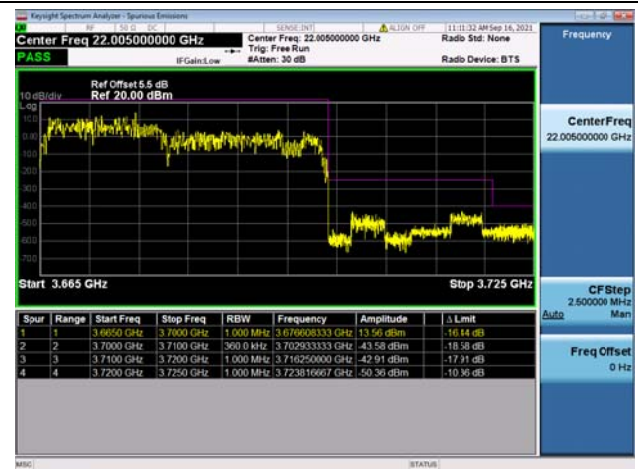

LTE Band 48C

Channel Bandwidth: 10MHz+20MHz

Low 1RB0 and 1RB99

High 1RB0 and 1RB99

Low 1RB49 and 1RB0

High 1RB49 and 1RB0

Low FULL RB

High FULL RB

LTE Band 48C

Channel Bandwidth: 15MHz+20MHz

Low 1RB0 and 1RB99

High 1RB0 and 1RB99

Low 1RB74 and 1RB0

High 1RB74 and 1RB0

Low FULL RB

High FULL RB

LTE Band 48C

Channel Bandwidth: 20MHz+5MHz

Low 1RB0 and 1RB24

High 1RB0 and 1RB24

Low 1RB99 and 1RB0

Low 1RB99 and 1RB0

Low FULL RB

High FULL RB

LTE Band 48C

Channel Bandwidth: 20MHz+10MHz

Low 1RB0 and 1RB49

High 1RB0 and 1RB49

Low 1RB99 and 1RB0

High 1RB99 and 1RB0

Low FULL RB

High FULL RB