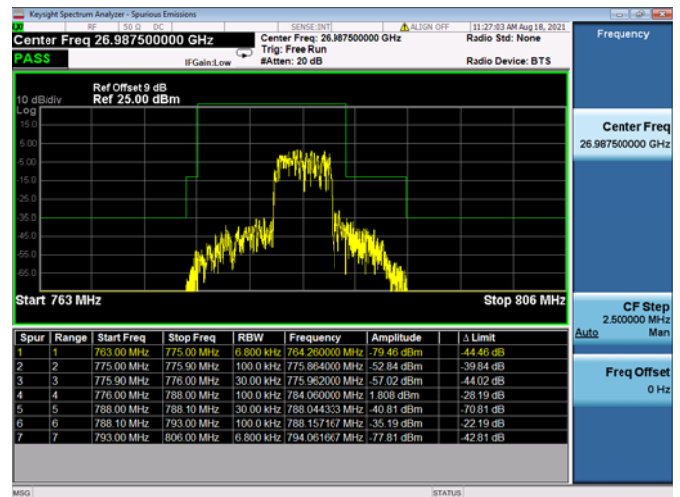

LTE Band 48C

Channel Bandwidth: 20MHz+20MHz

Low 1RB0 and 1RB99

High 1RB0 and 1RB99

Low 1RB99 and 1RB0

High 1RB99 and 1RB0

Low FULL RB

High FULL RB

LTE ULCA_13A-66A PCC(13A)

Channel Bandwidth: 5 MHz

Low 1RB

High 1RB

Low FULL RB

High FULL RB

LTE ULCA_13A-66A PCC(13A)

Channel Bandwidth: 10 MHz

Low 1RB

High 1RB

FULL RB

N/A

LTE ULCA_13A-66A SCC(66A)

Channel Bandwidth: 5 MHz

Low 1RB

High 1RB

Low FULL RB

High FULL RB

LTE ULCA_13A-66A SCC(66A)

Channel Bandwidth:10 MHz

Low 1RB

High 1RB

Low FULL RB

High FULL RB