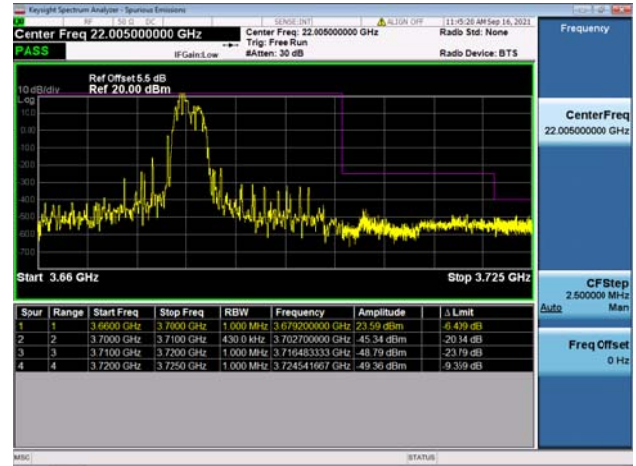

LTE Band 48C

Channel Bandwidth: 20MHz+15MHz

Low 1RB0 and 1RB74

High 1RB0 and 1RB74

Low 1RB99 and 1RB0

High 1RB99 and 1RB0

Low FULL RB

High FULL RB

LTE Band 48C

Channel Bandwidth: 20MHz+20MHz

Low 1RB0 and 1RB99

High 1RB0 and 1RB99

Low 1RB99 and 1RB0

High 1RB99 and 1RB0

Low FULL RB

High FULL RB

LTE ULCA_13A-66A PCC(13A)

Channel Bandwidth: 5 MHz

Low 1RB

High 1RB

Low FULL RB

High FULL RB

LTE ULCA_13A-66A PCC(13A)

Channel Bandwidth: 10 MHz

Low 1RB

High 1RB

FULL RB

N/A

LTE ULCA_13A-66A SCC(66A)

Channel Bandwidth: 5 MHz

Low 1RB

High 1RB