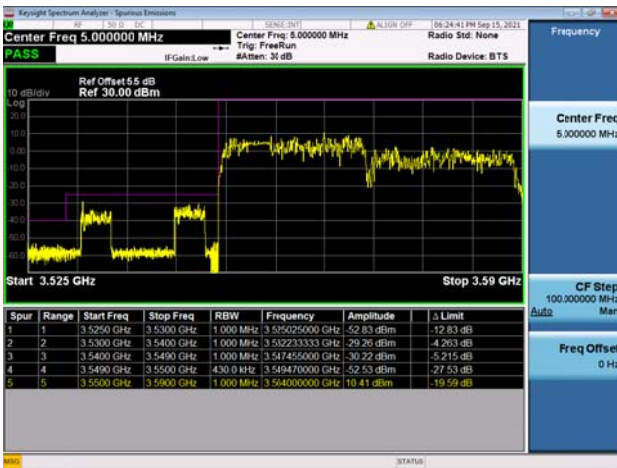

LTE Band 48C

Channel Bandwidth: 20MHz+15MHz

Low 1RB0 and 1RB74

High 1RB0 and 1RB74

Low 1RB99 and 1RB0

High 1RB99 and 1RB0

Low FULL RB

High FULL RB

LTE Band 48C

Channel Bandwidth: 20MHz+20MHz

Low 1RB0 and 1RB99

High 1RB0 and 1RB99

Low 1RB99 and 1RB0

High 1RB99 and 1RB0

Low FULL RB

High FULL RB

LTE ULCA_13A-66A PCC(13A)

Channel Bandwidth: 5 MHz

Low 1RB

High 1RB

Low FULL RB

High FULL RB

LTE ULCA_13A-66A PCC(13A)

Channel Bandwidth: 10 MHz

Low 1RB

High 1RB

FULL RB

N/A

LTE ULCA_13A-66A SCC(66A)

Channel Bandwidth: 5 MHz

Low 1RB

High 1RB