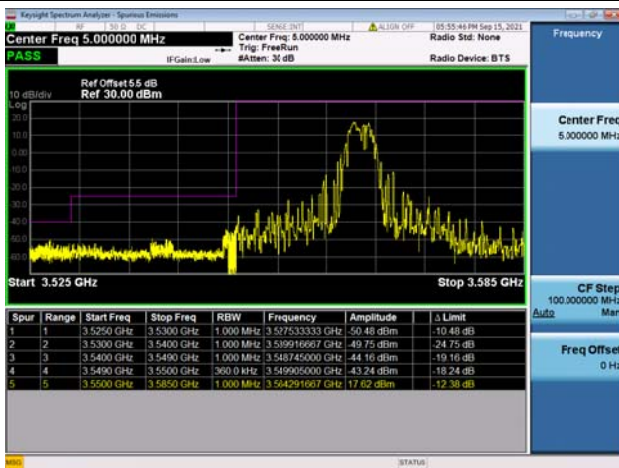

LTE Band 48C

Channel Bandwidth: 10MHz+20MHz

Low 1RB0 and 1RB99

High 1RB0 and 1RB99

Low 1RB49 and 1RB0

High 1RB49 and 1RB0

Low FULL RB

High FULL RB

LTE Band 48C

Channel Bandwidth: 15MHz+20MHz

Low 1RB0 and 1RB99

High 1RB0 and 1RB99

Low 1RB74 and 1RB0

High 1RB74 and 1RB0

Low FULL RB

High FULL RB

LTE Band 48C

Channel Bandwidth: 20MHz+5MHz

Low 1RB0 and 1RB24

High 1RB0 and 1RB24

Low 1RB99 and 1RB0

Low 1RB99 and 1RB0

Low FULL RB

High FULL RB

LTE Band 48C

Channel Bandwidth: 20MHz+10MHz

Low 1RB0 and 1RB49

High 1RB0 and 1RB49

Low 1RB99 and 1RB0

High 1RB99 and 1RB0

Low FULL RB

High FULL RB