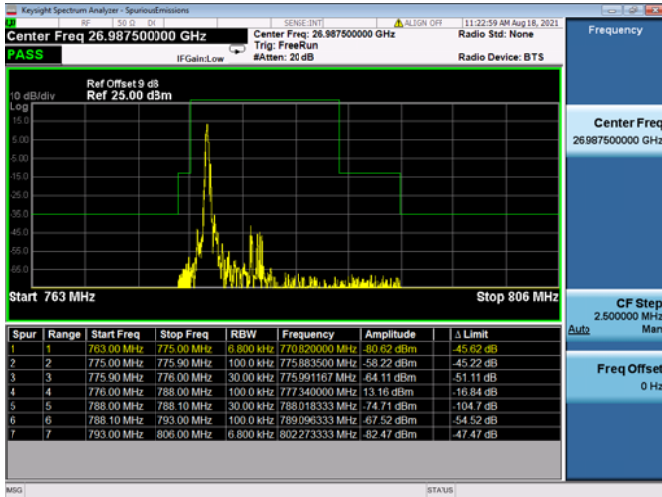

LTE Band 48C

Channel Bandwidth: 20MHz+15MHz

Low 1RB0 and 1RB74

High 1RB0 and 1RB74

Low 1RB99 and 1RB0

High 1RB99 and 1RB0

Low FULL RB

High FULL RB

LTE Band 48C

Channel Bandwidth: 20MHz+20MHz

Low 1RB0 and 1RB99

High 1RB0 and 1RB99

Low 1RB99 and 1RB0

High 1RB99 and 1RB0

Low FULL RB

High FULL RB

LTE ULCA_13A-66A PCC(13A)

Channel Bandwidth: 5 MHz

Low 1RB

High 1RB

Low FULL RB

High FULL RB

LTE ULCA_13A-66A PCC(13A)

Channel Bandwidth: 10 MHz

Low 1RB

High 1RB

FULL RB

N/A

LTE ULCA_13A-66A SCC(66A)

Channel Bandwidth: 5 MHz

Low 1RB

High 1RB