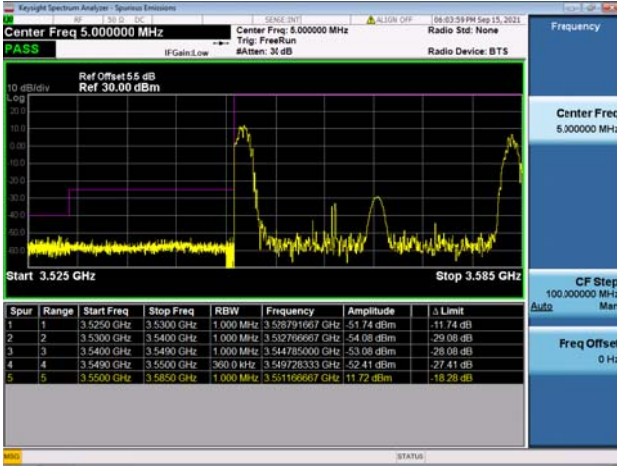

LTE Band 48C

Channel Bandwidth: 20MHz+5MHz

Low 1RB0 and 1RB24

High 1RB0 and 1RB24

Low 1RB99 and 1RB0

Low 1RB99 and 1RB0

Low FULL RB

High FULL RB

LTE Band 48C

Channel Bandwidth: 20MHz+10MHz

Low 1RB0 and 1RB49

High 1RB0 and 1RB49

Low 1RB99 and 1RB0

High 1RB99 and 1RB0

Low FULL RB

High FULL RB

LTE Band 48C

Channel Bandwidth: 20MHz+15MHz

Low 1RB0 and 1RB74

High 1RB0 and 1RB74

Low 1RB99 and 1RB0

High 1RB99 and 1RB0

Low FULL RB

High FULL RB

LTE Band 48C

Channel Bandwidth: 20MHz+20MHz

Low 1RB0 and 1RB99

High 1RB0 and 1RB99

Low 1RB99 and 1RB0

High 1RB99 and 1RB0

Low FULL RB

High FULL RB