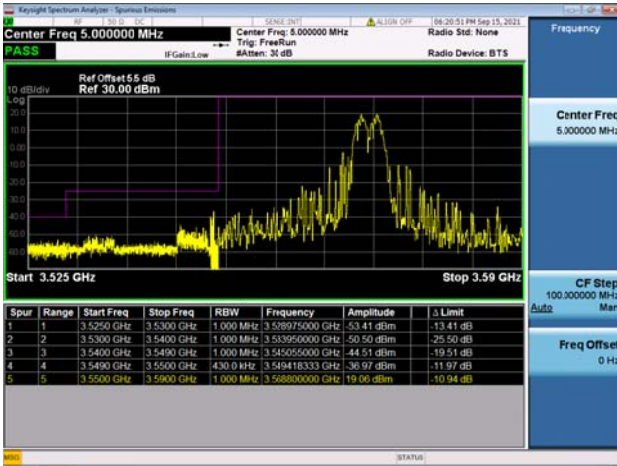

LTE Band 48C

Channel Bandwidth: 20MHz+15MHz

Low 1RB0 and 1RB74

High 1RB0 and 1RB74

Low 1RB99 and 1RB0

High 1RB99 and 1RB0

Low FULL RB

High FULL RB

LTE Band 48C

Channel Bandwidth: 20MHz+20MHz

Low 1RB0 and 1RB99

High 1RB0 and 1RB99

Low 1RB99 and 1RB0

High 1RB99 and 1RB0

Low FULL RB

High FULL RB

LTE ULCA_13A-66A PCC(13A)

Channel Bandwidth: 5 MHz

Low 1RB

High 1RB

Low FULL RB

High FULL RB

LTE ULCA_13A-66A PCC(13A)

Channel Bandwidth: 10 MHz

Low 1RB

High 1RB

FULL RB

N/A

LTE ULCA_13A-66A SCC(66A)

Channel Bandwidth: 5 MHz

Low 1RB

High 1RB