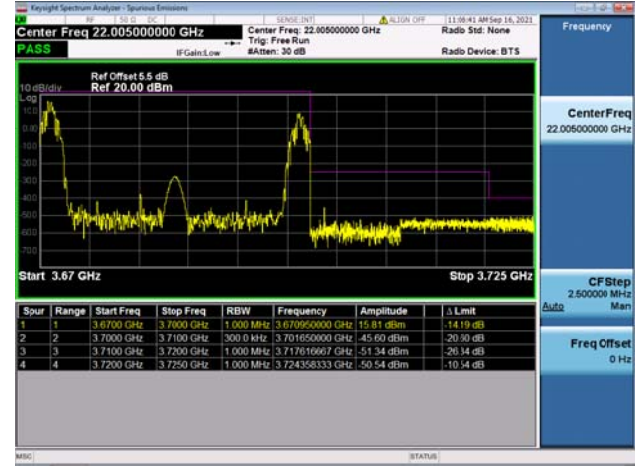

LTE Band 48C

Channel Bandwidth: 15MHz+20MHz

Low 1RB0 and 1RB99

High 1RB0 and 1RB99

Low 1RB74 and 1RB0

High 1RB74 and 1RB0

Low FULL RB

High FULL RB

LTE Band 48C

Channel Bandwidth: 20MHz+5MHz

Low 1RB0 and 1RB24

High 1RB0 and 1RB24

Low 1RB99 and 1RB0

Low 1RB99 and 1RB0

Low FULL RB

High FULL RB

LTE Band 48C

Channel Bandwidth: 20MHz+10MHz

Low 1RB0 and 1RB49

High 1RB0 and 1RB49

Low 1RB99 and 1RB0

High 1RB99 and 1RB0

Low FULL RB

High FULL RB

LTE Band 48C

Channel Bandwidth: 20MHz+15MHz

Low 1RB0 and 1RB74

High 1RB0 and 1RB74

Low 1RB99 and 1RB0

High 1RB99 and 1RB0

Low FULL RB

High FULL RB