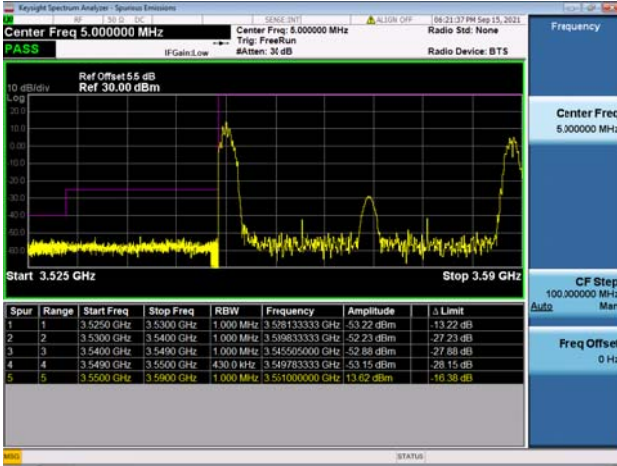

LTE Band 48C

Channel Bandwidth: 20MHz+10MHz

Low 1RB0 and 1RB49

High 1RB0 and 1RB49

Low 1RB99 and 1RB0

High 1RB99 and 1RB0

Low FULL RB

High FULL RB

LTE Band 48C

Channel Bandwidth: 20MHz+15MHz

Low 1RB0 and 1RB74

High 1RB0 and 1RB74

Low 1RB99 and 1RB0

High 1RB99 and 1RB0

Low FULL RB

High FULL RB

LTE Band 48C

Channel Bandwidth: 20MHz+20MHz

Low 1RB0 and 1RB99

High 1RB0 and 1RB99

Low 1RB99 and 1RB0

High 1RB99 and 1RB0

Low FULL RB

High FULL RB

LTE ULCA_13A-66A PCC(13A)

Channel Bandwidth: 5 MHz

Low 1RB

High 1RB

Low FULL RB

High FULL RB

LTE ULCA_13A-66A PCC(13A)

Channel Bandwidth: 10 MHz