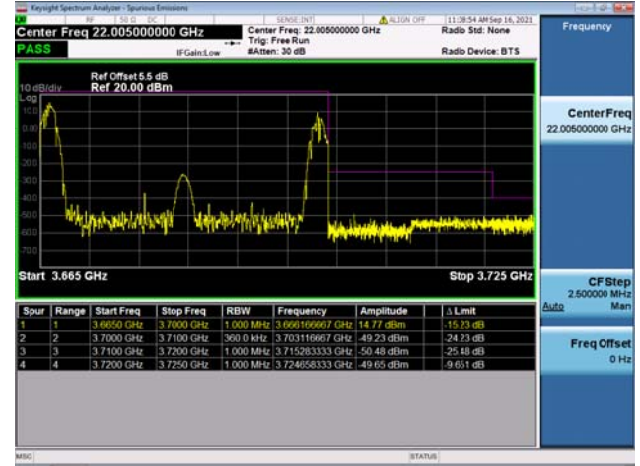

LTE Band 48C

Channel Bandwidth: 20MHz+5MHz

Low 1RB0 and 1RB24

High 1RB0 and 1RB24

Low 1RB99 and 1RB0

Low 1RB99 and 1RB0

Low FULL RB

High FULL RB

LTE Band 48C

Channel Bandwidth: 20MHz+10MHz

Low 1RB0 and 1RB49

High 1RB0 and 1RB49

Low 1RB99 and 1RB0

High 1RB99 and 1RB0

Low FULL RB

High FULL RB

LTE Band 48C

Channel Bandwidth: 20MHz+15MHz

Low 1RB0 and 1RB74

High 1RB0 and 1RB74

Low 1RB99 and 1RB0

High 1RB99 and 1RB0

Low FULL RB

High FULL RB

LTE Band 48C

Channel Bandwidth: 20MHz+20MHz

Low 1RB0 and 1RB99

High 1RB0 and 1RB99

Low 1RB99 and 1RB0

High 1RB99 and 1RB0

Low FULL RB

High FULL RB