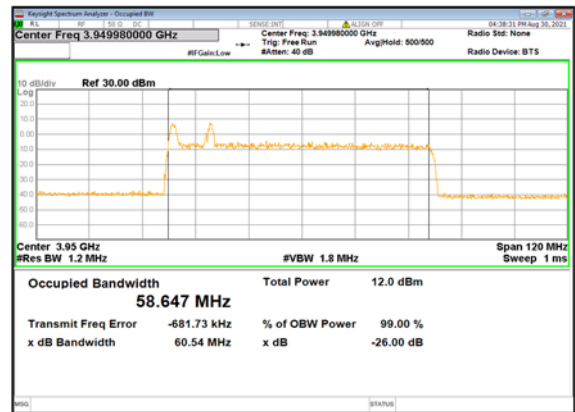

DC_13A_n77 (60M)_CP-OFDM_QPSK_Outer_Full_High_CH

DC_13A_n77 (60M)_DFT-s-OFDM_
64QAM_Outer_Full_High_CH