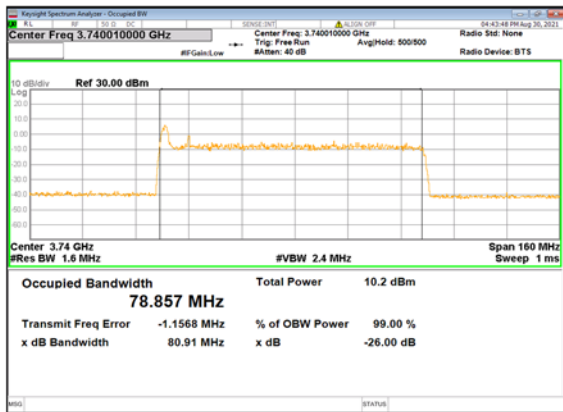

DC_13A_n77 (60M)_DFT-s-OFDM_
64QAM_Outer_Full_High_CH

DC_13A_n77 (60M)_DFT-s-OFDM_256QAM_Outer_Full_High_CH

DC_13A_n77 (60M)_CP-OFDM_QPSK_Outer_Full_High_CH

DC_13A_n77 (80M)_DFT-s-OFDM_PI/2 BPSK_Outer_Full_Low_CH