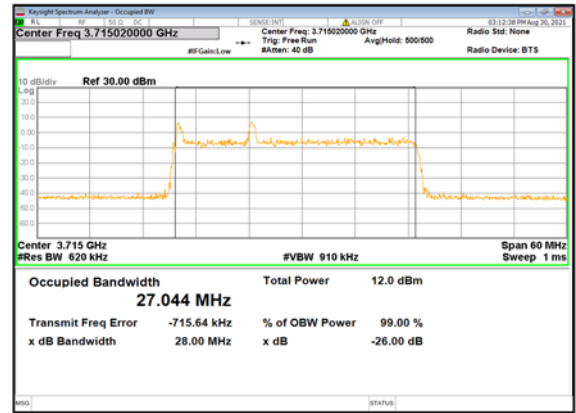

n66(20M)_DFT-s-OFDM_
256QAM_Outer_Full_High_CH

n66(20M)_CP-OFDM_
QPSK_Outer_Full_High_CH

DC_13A_n77 (30M)_DFT-s-OFDM_
PI/2 BPSK_Outer_Full_Low_CH

DC_13A_n77 (30M)_DFT-s-OFDM_
QPSK_Outer_Full_Low_CH

DC_13A_n77 (30M)_DFT-s-OFDM_
16QAM_Outer_Full_Low_CH