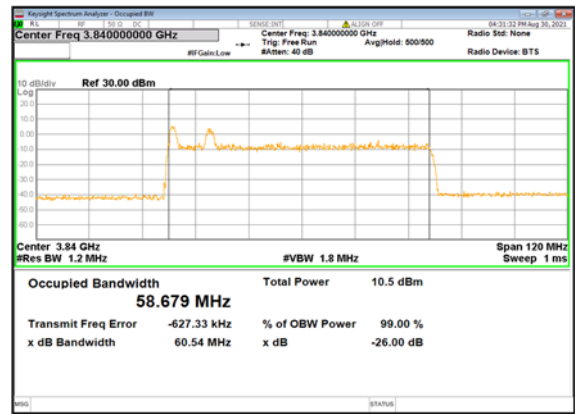

DC_13A_n77 (60M)_DFT-s-OFDM_
QPSK_Outer_Full_High_CH

DC_13A_n77 (60M)_CP-OFDM_
QPSK_Outer_Full_Mid_CH