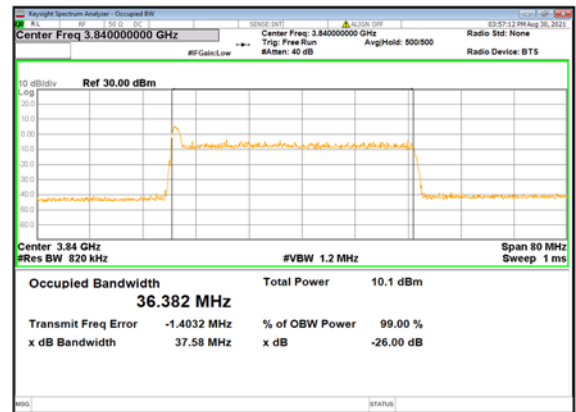

DC_13A_n77 (40M)_CP-OFDM_
QPSK_Outer_Full_Mid_CH

DC_13A_n77 (40M)_DFT-s-OFDM_
64QAM_Outer_Full_Mid_CH