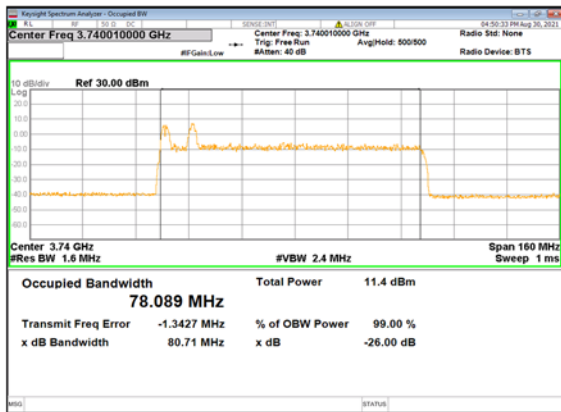

DC_13A_n77 (80M)_DFT-s-OFDM_QPSK_Outer_Full_Low_CH

DC_13A_n77 (80M)_DFT-s-OFDM_16QAM_Outer_Full_Low_CH

DC_13A_n77 (80M)_DFT-s-OFDM_64QAM_Outer_Full_Low_CH

DC_13A_n77 (80M)_DFT-s-OFDM_256QAM_Outer_Full_Low_CH