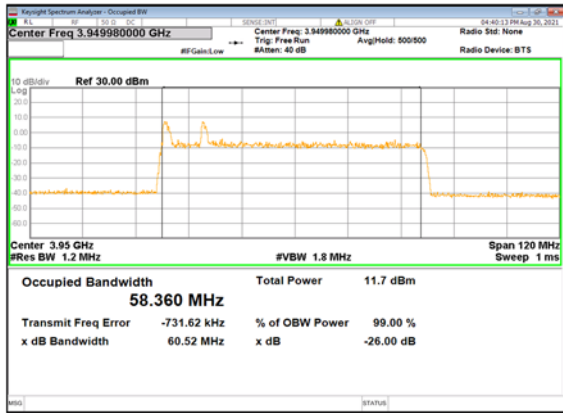

DC_13A_n77 (60M)_DFT-s-OFDM_256QAM_Outer_Full_High_CH