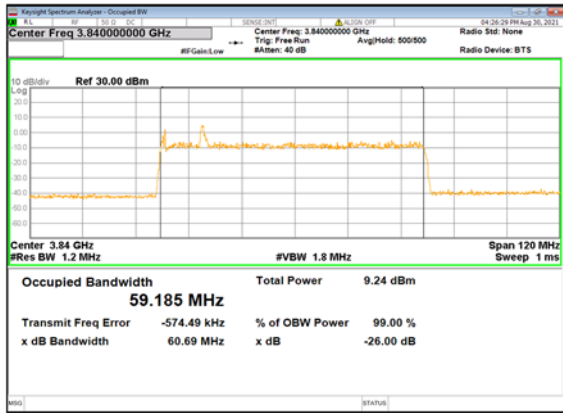

DC_13A_n77 (60M)_DFT-s-OFDM_
16QAM_Outer_Full_Mid_CH