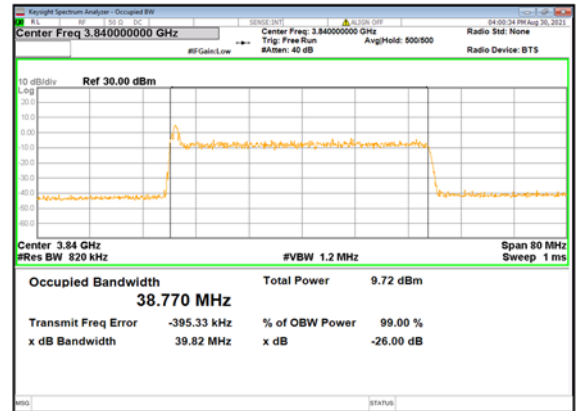

DC_13A_n77 (40M)_DFT-s-OFDM_
64QAM_Outer_Full_Mid_CH

DC_13A_n77 (40M)_DFT-s-OFDM_
256QAM_Outer_Full_Mid_CH

DC_13A_n77 (40M)_CP-OFDM_
QPSK_Outer_Full_Mid_CH

DC_13A_n77 (40M)_DFT-s-OFDM_
PI/2 BPSK_Outer_Full_High_CH