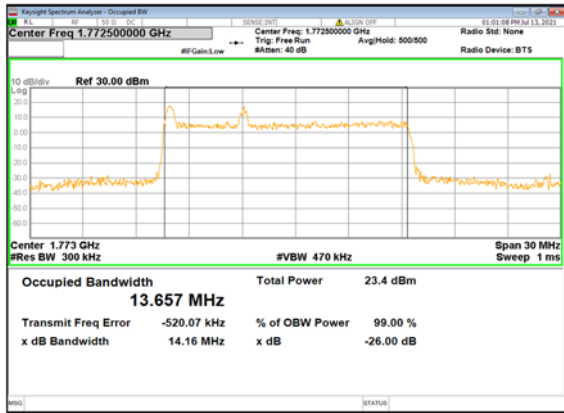

n66(15M)_DFT-s-OFDM_
64QAM_Outer_Full_Mid_CH

n66(15M)_DFT-s-OFDM_
256QAM_Outer_Full_Mid_CH

n66(15M)_CP-OFDM_
QPSK_Outer_Full_Mid_CH

n66(15M)_DFT-s-OFDM_
PI/2 BPSK_Outer_Full_High_CH

n66(15M)_DFT-s-OFDM_
QPSK_Outer_Full_High_CH