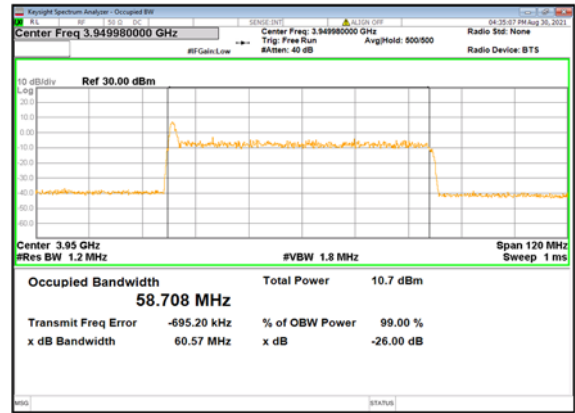

DC_13A_n77 (60M)_CP-OFDM_
QPSK_Outer_Full_Mid_CH

DC_13A_n77 (60M)_DFT-s-OFDM_
PI/2 BPSK_Outer_Full_High_CH

DC_13A_n77 (60M)_DFT-s-OFDM_
QPSK_Outer_Full_High_CH

DC_13A_n77 (60M)_DFT-s-OFDM_
16QAM_Outer_Full_High_CH