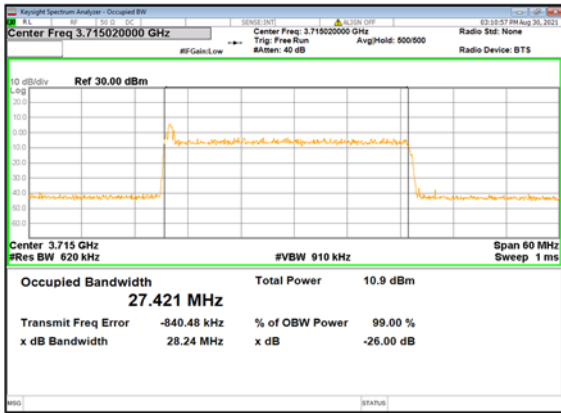

n66(20M)_DFT-s-OFDM_
256QAM_Outer_Full_High_CH

n66(20M)_CP-OFDM_
QPSK_Outer_Full_High_CH

DC_13A_n77 (30M)_DFT-s-OFDM_
PI/2 BPSK_Outer_Full_Low_CH

DC_13A_n77 (30M)_DFT-s-OFDM_
QPSK_Outer_Full_Low_CH

DC_13A_n77 (30M)_DFT-s-OFDM_
16QAM_Outer_Full_Low_CH