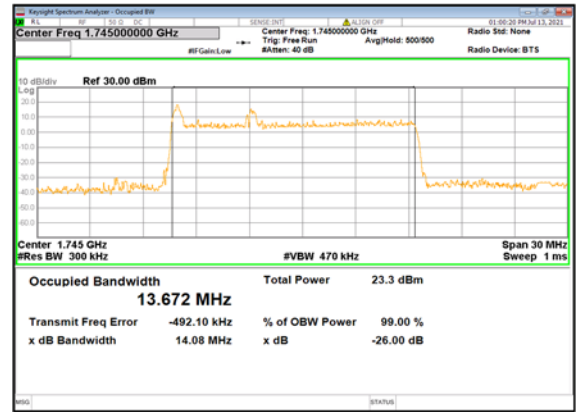

n66(15M)_DFT-s-OFDM_
QPSK_Outer_Full_High_CH

n66(15M)_CP-OFDM_
QPSK_Outer_Full_Mid_CH