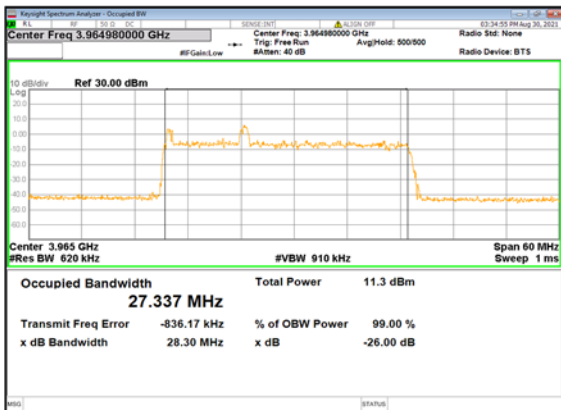

DC_13A_n77 (30M)_CP-OFDM_QPSK_Outer_Full_Mid_CH

DC_13A_n77 (30M)_DFT-s-OFDM_
PI/2 BPSK_Outer_Full_High_CH

DC_13A_n77 (30M)_DFT-s-OFDM_
QPSK_Outer_Full_High_CH

DC_13A_n77 (30M)_DFT-s-OFDM_
16QAM_Outer_Full_High_CH