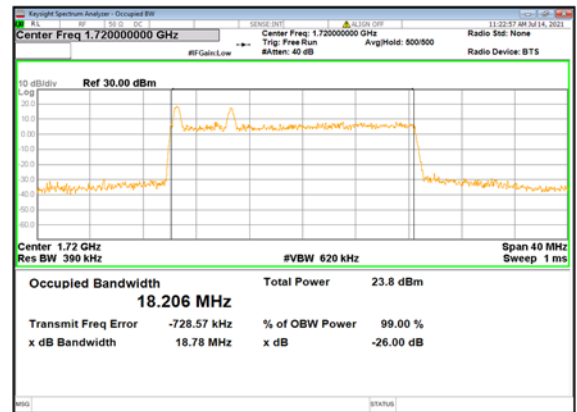

n66(20M)_DFT-s-OFDM_
64QAM_Outer_Full_Low_CH

n66(20M)_DFT-s-OFDM_
QPSK_Outer_Full_Low_CH