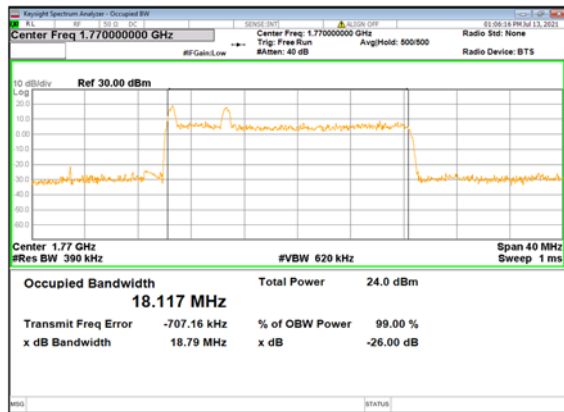

n66(20M)_DFT-s-OFDM_
256QAM_Outer_Full_High_CH