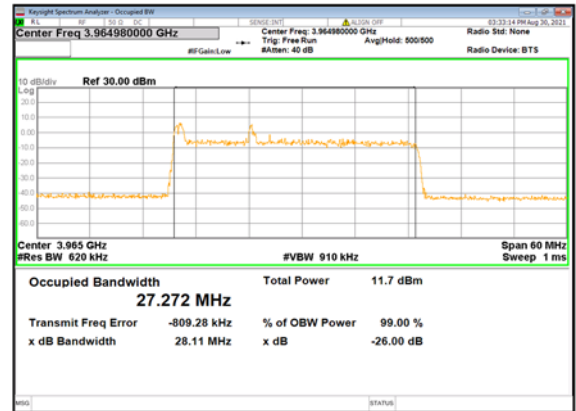

DC_13A_n77 (30M)_CP-OFDM_QPSK_Outer_Full_Mid_CH

DC_13A_n77 (30M)_DFT-s-OFDM_
PI/2 BPSK_Outer_Full_High_CH

DC_13A_n77 (30M)_DFT-s-OFDM_
QPSK_Outer_Full_High_CH

DC_13A_n77 (30M)_DFT-s-OFDM_
16QAM_Outer_Full_High_CH