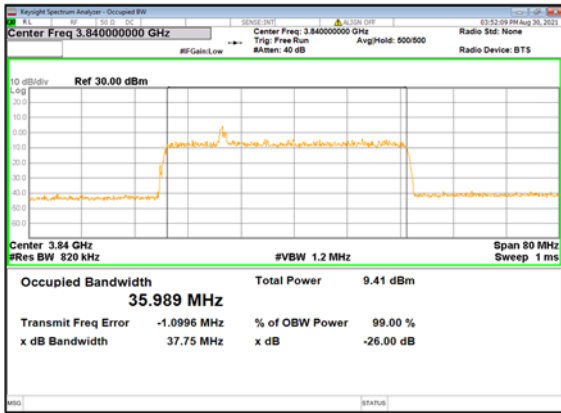

DC_13A_n77 (40M)_DFT-s-OFDM_
PI/2 BPSK_Outer_Full_Mid_CH