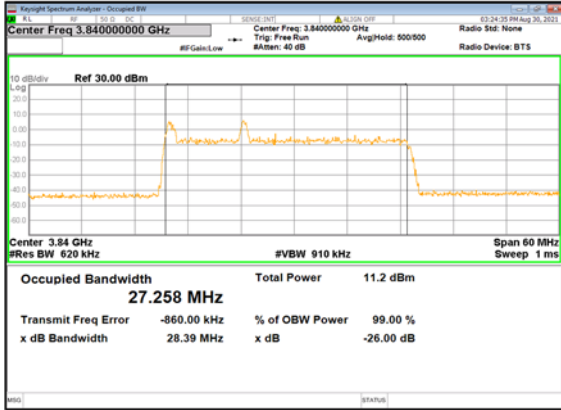

DC_13A_n77 (30M)_DFT-s-OFDM_16QAM_Outer_Full_Mid_CH