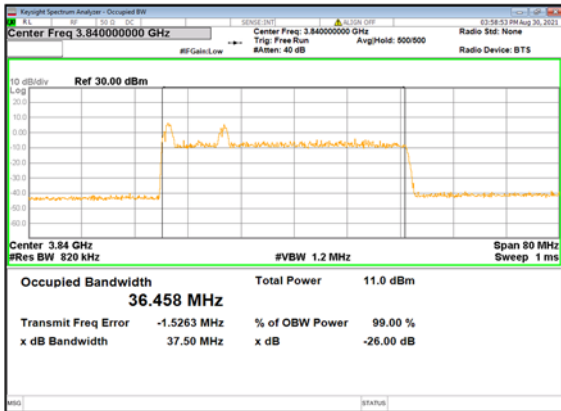

DC_13A_n77 (40M)_DFT-s-OFDM_
256QAM_Outer_Full_Mid_CH