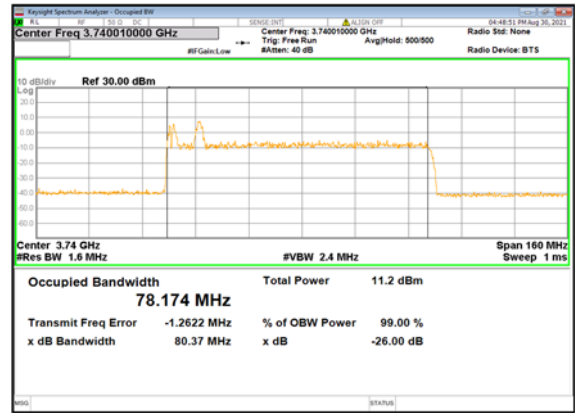

DC_13A_n77 (80M)_DFT-s-OFDM_QPSK_Outer_Full_Low_CH

DC_13A_n77 (80M)_DFT-s-OFDM_16QAM_Outer_Full_Low_CH

DC_13A_n77 (80M)_DFT-s-OFDM_64QAM_Outer_Full_Low_CH

DC_13A_n77 (80M)_DFT-s-OFDM_256QAM_Outer_Full_Low_CH