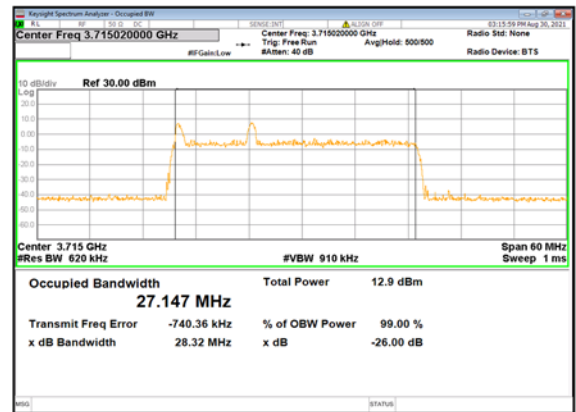

DC_13A_n77 (30M)_CP-OFDM_
QPSK_Outer_Full_Low_CH

DC_13A_n77 (30M)_DFT-s-OFDM_
64QAM_Outer_Full_Low_CH