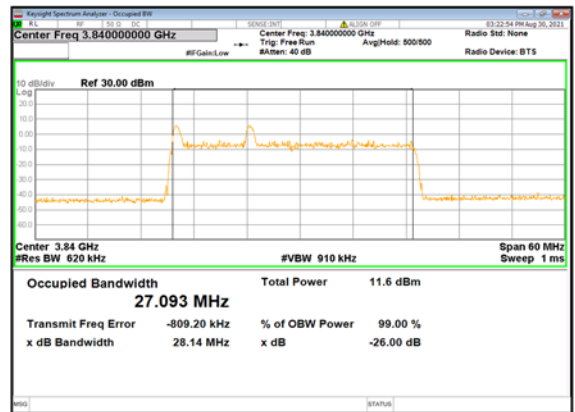

DC_13A_n77 (30M)_DFT-s-OFDM_64QAM_Outer_Full_Mid_CH

DC_13A_n77 (30M)_DFT-s-OFDM_
QPSK_Outer_Full_Mid_CH