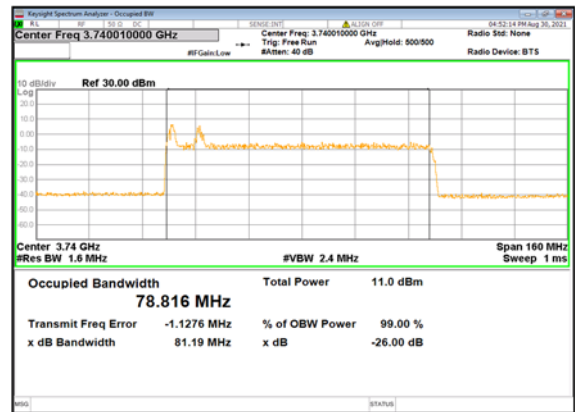

DC_13A_n77 (80M)_DFT-s-OFDM_
QPSK_Outer_Full_Mid_CH

DC_13A_n77 (80M)_CP-OFDM_QPSK_Outer_Full_Low_CH