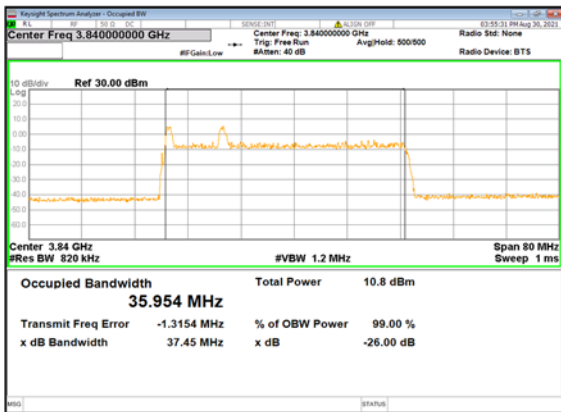

DC_13A_n77 (40M)_CP-OFDM_QPSK_Outer_Full_Low_CH

DC_13A_n77 (40M)_DFT-s-OFDM_
PI/2 BPSK_Outer_Full_Mid_CH

DC_13A_n77 (40M)_DFT-s-OFDM_
QPSK_Outer_Full_Mid_CH

DC_13A_n77 (40M)_DFT-s-OFDM_
16QAM_Outer_Full_Mid_CH