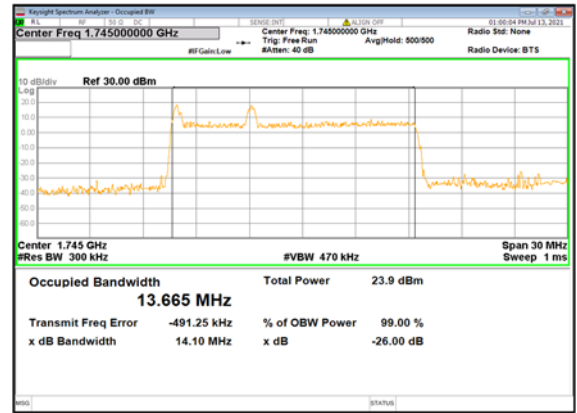

n66(15M)_DFT-s-OFDM_
64QAM_Outer_Full_Mid_CH