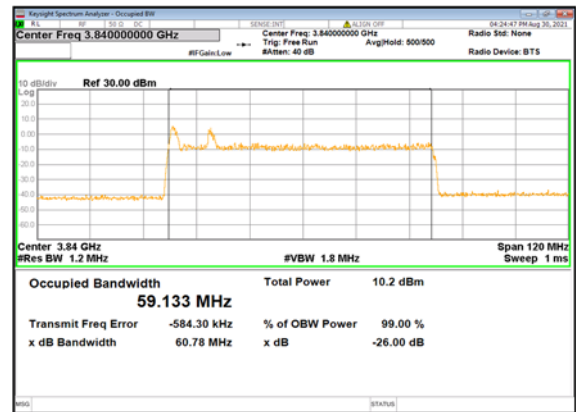

DC_13A_n77 (60M)_DFT-s-OFDM_
64QAM_Outer_Full_Mid_CH

DC_13A_n77 (60M)_DFT-s-OFDM_
QPSK_Outer_Full_Mid_CH