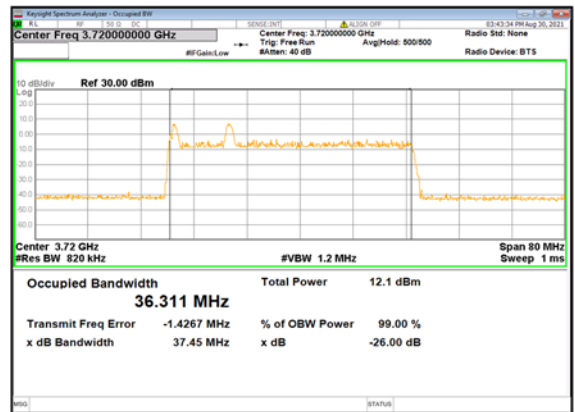

DC_13A_n77 (40M)_DFT-s-OFDM_64QAM_Outer_Full_Low_CH

DC_13A_n77 (40M) _DFT-s-OFDM_
QPSK_Outer_Full_Low_CH