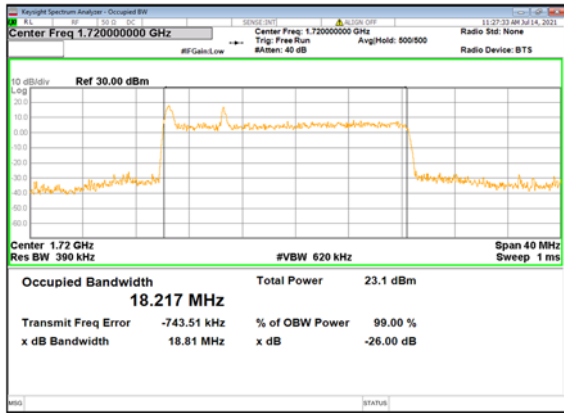

n66(20M)_DFT-s-OFDM_
16QAM_Outer_Full_Low_CH