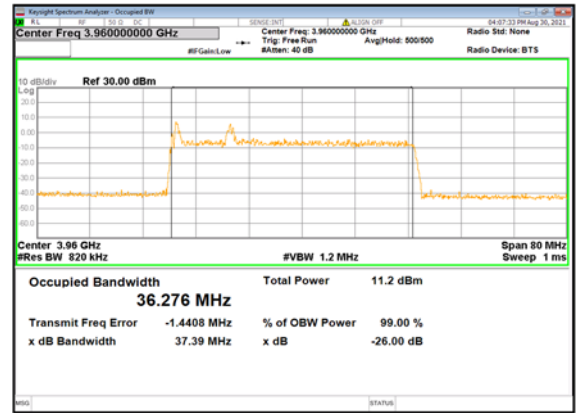

DC_13A_n77 (40M)_DFT-s-OFDM_
QPSK_Outer_Full_High_CH

DC_13A_n77 (40M)_DFT-s-OFDM_
16QAM_Outer_Full_High_CH

DC_13A_n77 (40M)_DFT-s-OFDM_
64QAM_Outer_Full_High_CH

DC_13A_n77 (40M)_DFT-s-OFDM_
256QAM_Outer_Full_High_CH