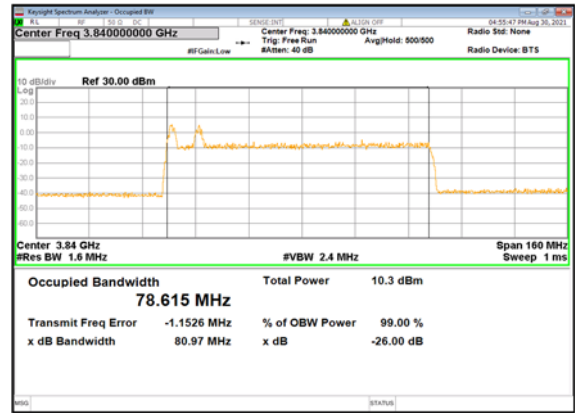

DC_13A_n77 (80M)_CP-OFDM_QPSK_Outer_Full_Low_CH

DC_13A_n77 (80M)_DFT-s-OFDM_
PI/2 BPSK_Outer_Full_Mid_CH

DC_13A_n77 (80M)_DFT-s-OFDM_
QPSK_Outer_Full_Mid_CH

DC_13A_n77 (80M)_DFT-s-OFDM_
16QAM_Outer_Full_Mid_CH