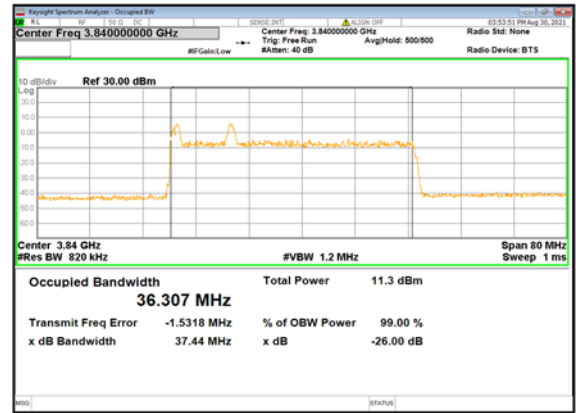

DC_13A_n77 (40M)_CP-OFDM_QPSK_Outer_Full_Low_CH

DC_13A_n77 (40M)_DFT-s-OFDM_
PI/2 BPSK_Outer_Full_Mid_CH

DC_13A_n77 (40M)_DFT-s-OFDM_
QPSK_Outer_Full_Mid_CH

DC_13A_n77 (40M)_DFT-s-OFDM_
16QAM_Outer_Full_Mid_CH