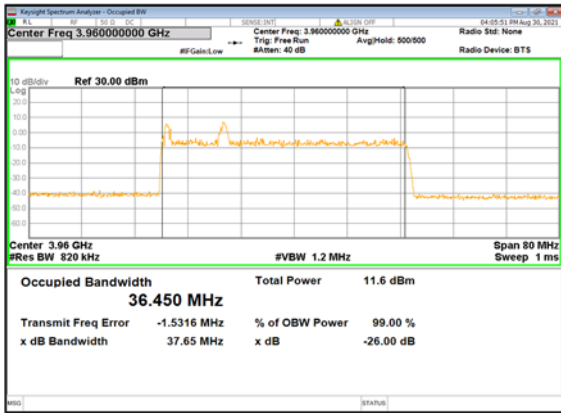

DC_13A_n77 (40M)_DFT-s-OFDM_
16QAM_Outer_Full_High_CH