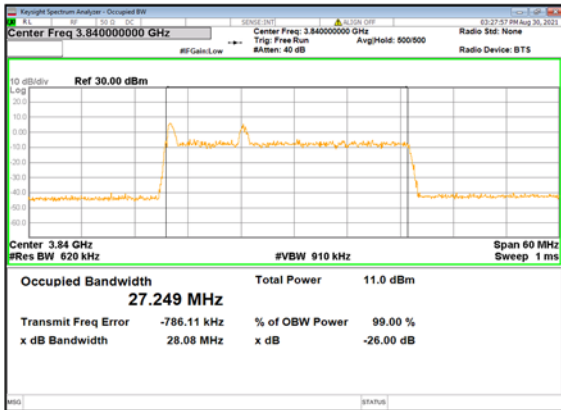

DC_13A_n77 (30M)_DFT-s-OFDM_
QPSK_Outer_Full_Mid_CH

DC_13A_n77 (30M)_DFT-s-OFDM_16QAM_Outer_Full_Mid_CH

DC_13A_n77 (30M)_DFT-s-OFDM_64QAM_Outer_Full_Mid_CH

DC_13A_n77 (30M)_DFT-s-OFDM_256QAM_Outer_Full_Mid_CH