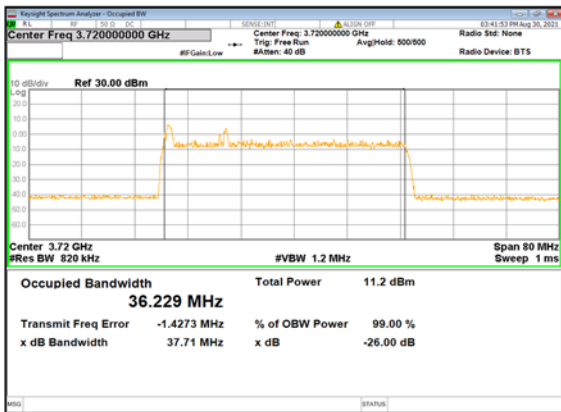

DC_13A_n77 (30M)_DFT-s-OFDM_
64QAM_Outer_Full_High_CH

DC_13A_n77 (30M) _DFT-s-OFDM_
256QAM_Outer_Full_High_CH

DC_13A_n77 (30M) _CP-OFDM_
QPSK_Outer_Full_High_CH

DC_13A_n77 (40M) _DFT-s-OFDM_
PI/2 BPSK_Outer_Full_Low_CH