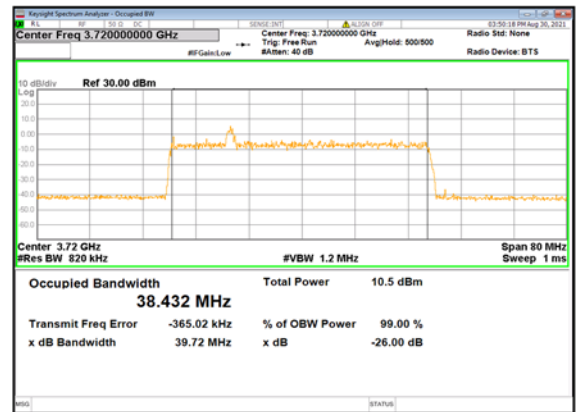

DC_13A_n77 (40M)_DFT-s-OFDM_
QPSK_Outer_Full_Mid_CH

DC_13A_n77 (40M)_CP-OFDM_QPSK_Outer_Full_Low_CH