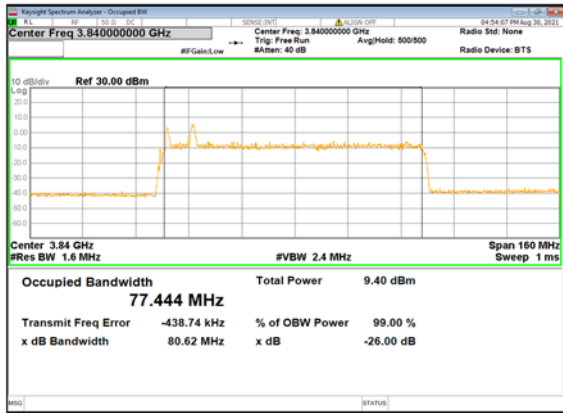

DC_13A_n77 (80M)_DFT-s-OFDM_
PI/2 BPSK_Outer_Full_Mid_CH