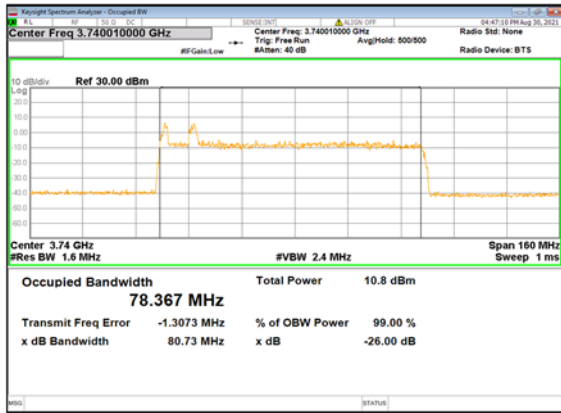

DC_13A_n77 (80M)_DFT-s-OFDM_16QAM_Outer_Full_Low_CH