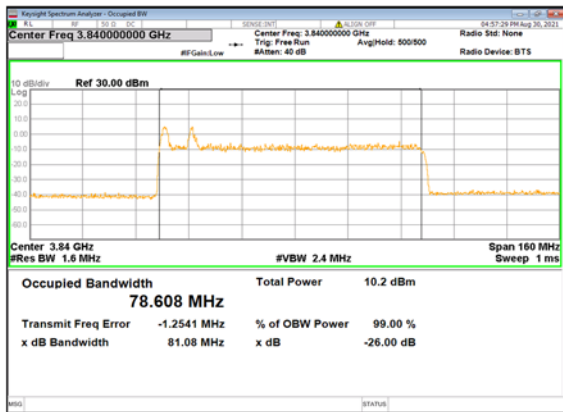

DC_13A_n77 (80M)_CP-OFDM_QPSK_Outer_Full_Low_CH

DC_13A_n77 (80M)_DFT-s-OFDM_
PI/2 BPSK_Outer_Full_Mid_CH

DC_13A_n77 (80M)_DFT-s-OFDM_
QPSK_Outer_Full_Mid_CH

DC_13A_n77 (80M)_DFT-s-OFDM_
16QAM_Outer_Full_Mid_CH