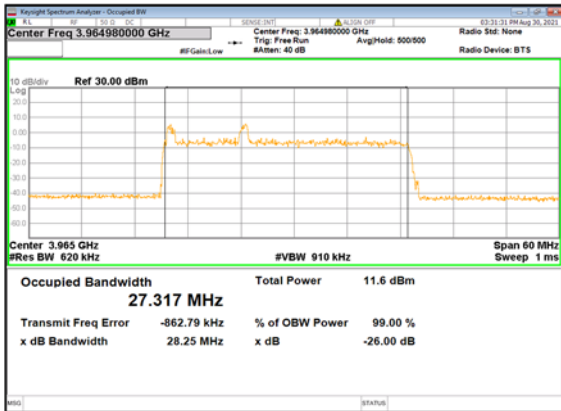

DC_13A_n77 (30M)_DFT-s-OFDM_
PI/2 BPSK_Outer_Full_High_CH