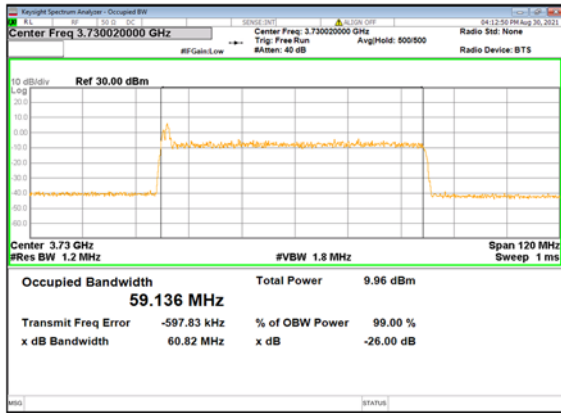

DC_13A_n77 (60M)_DFT-s-OFDM_
PI/2 BPSK_Outer_Full_Low_CH