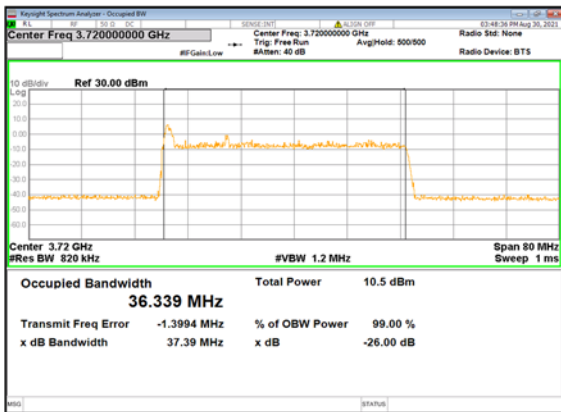

DC_13A_n77 (40M) _DFT-s-OFDM_
QPSK_Outer_Full_Low_CH

DC_13A_n77 (40M)_DFT-s-OFDM_16QAM_Outer_Full_Low_CH

DC_13A_n77 (40M)_DFT-s-OFDM_64QAM_Outer_Full_Low_CH

DC_13A_n77 (40M)_DFT-s-OFDM_256QAM_Outer_Full_Low_CH