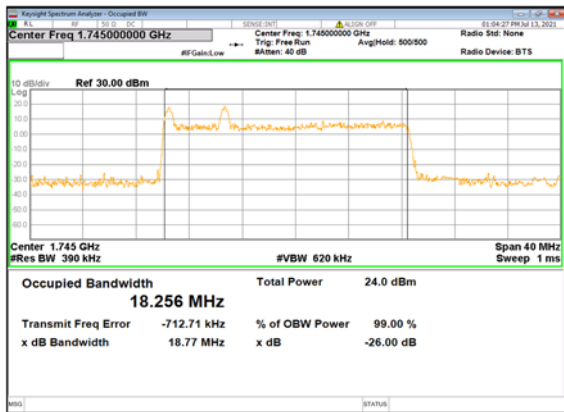

n66(20M)_DFT-s-OFDM_
16QAM_Outer_Full_Mid_CH