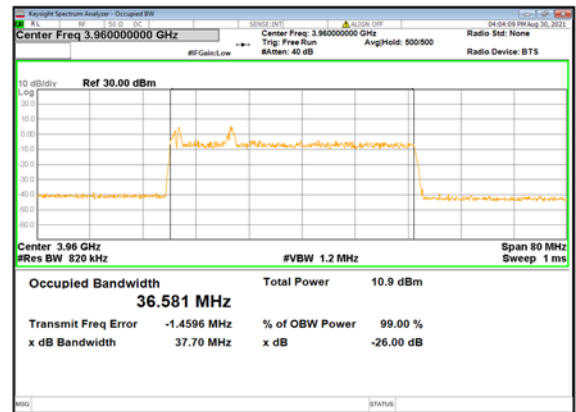

DC_13A_n77 (40M)_DFT-s-OFDM_
64QAM_Outer_Full_High_CH

DC_13A_n77 (40M)_DFT-s-OFDM_
QPSK_Outer_Full_High_CH