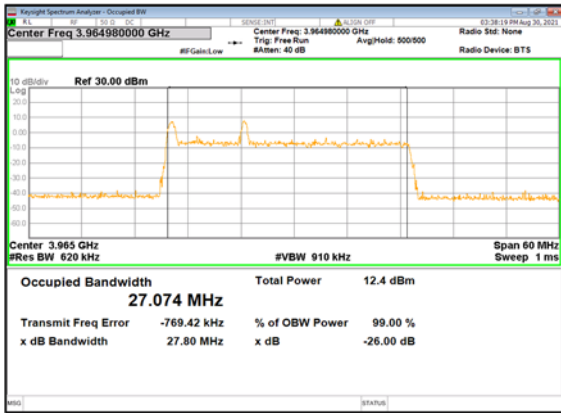

DC_13A_n77 (30M) _DFT-s-OFDM_
256QAM_Outer_Full_High_CH