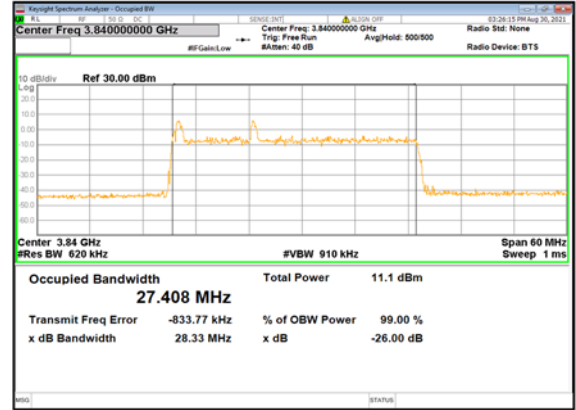

DC_13A_n77 (30M)_DFT-s-OFDM_
QPSK_Outer_Full_Mid_CH

DC_13A_n77 (30M)_DFT-s-OFDM_16QAM_Outer_Full_Mid_CH

DC_13A_n77 (30M)_DFT-s-OFDM_64QAM_Outer_Full_Mid_CH

DC_13A_n77 (30M)_DFT-s-OFDM_256QAM_Outer_Full_Mid_CH