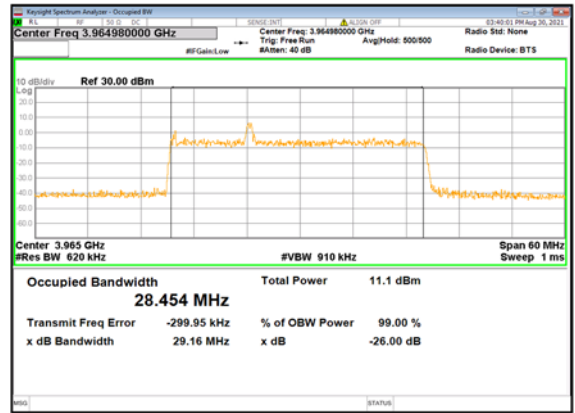

DC_13A_n77 (30M)_DFT-s-OFDM_
64QAM_Outer_Full_High_CH

DC_13A_n77 (30M) _DFT-s-OFDM_
256QAM_Outer_Full_High_CH

DC_13A_n77 (30M) _CP-OFDM_
QPSK_Outer_Full_High_CH

DC_13A_n77 (40M) _DFT-s-OFDM_
PI/2 BPSK_Outer_Full_Low_CH