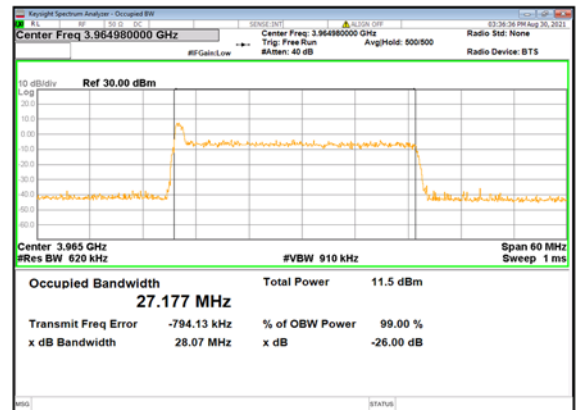

DC_13A_n77 (30M) _CP-OFDM_
QPSK_Outer_Full_High_CH

DC_13A_n77 (30M)_DFT-s-OFDM_
64QAM_Outer_Full_High_CH