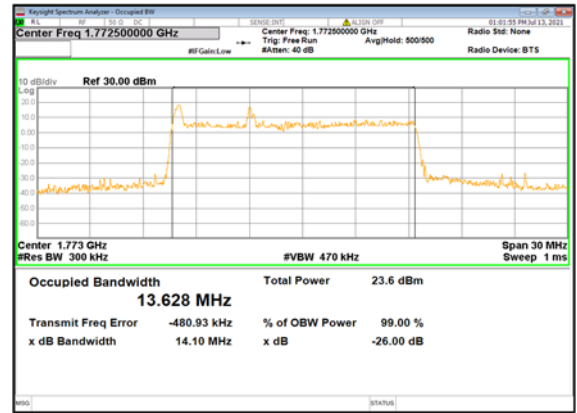

n66(15M)_DFT-s-OFDM_
16QAM_Outer_Full_High_CH

n66(15M)_DFT-s-OFDM_
64QAM_Outer_Full_High_CH

n66(15M)_DFT-s-OFDM_
256QAM_Outer_Full_High_CH

n66(15M)_CP-OFDM_
QPSK_Outer_Full_High_CH

n66(20M)_DFT-s-OFDM_
PI/2 BPSK_Outer_Full_Low_CH