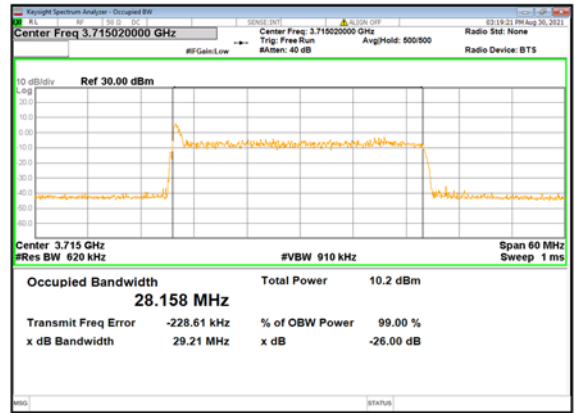

DC_13A_n77 (30M)_DFT-s-OFDM_
64QAM_Outer_Full_Low_CH

DC_13A_n77 (30M)_DFT-s-OFDM_
256QAM_Outer_Full_Low_CH

DC_13A_n77 (30M)_CP-OFDM_
QPSK_Outer_Full_Low_CH

DC_13A_n77 (30M)_DFT-s-OFDM_
PI/2 BPSK_Outer_Full_Mid_CH