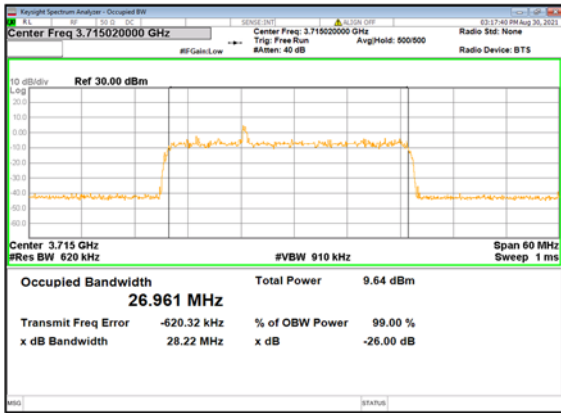

DC_13A_n77 (30M)_DFT-s-OFDM_
256QAM_Outer_Full_Low_CH