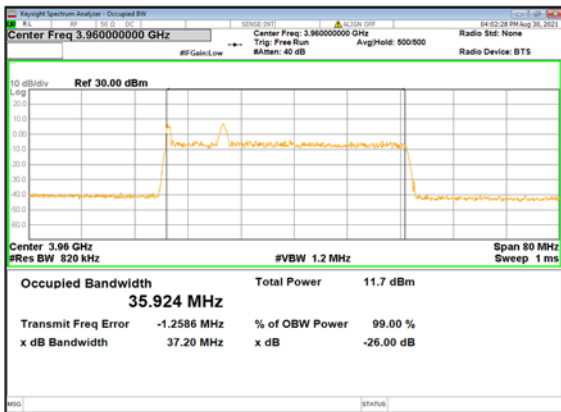

DC_13A_n77 (40M)_DFT-s-OFDM_
64QAM_Outer_Full_Mid_CH

DC_13A_n77 (40M)_DFT-s-OFDM_
256QAM_Outer_Full_Mid_CH

DC_13A_n77 (40M)_CP-OFDM_
QPSK_Outer_Full_Mid_CH

DC_13A_n77 (40M)_DFT-s-OFDM_
PI/2 BPSK_Outer_Full_High_CH