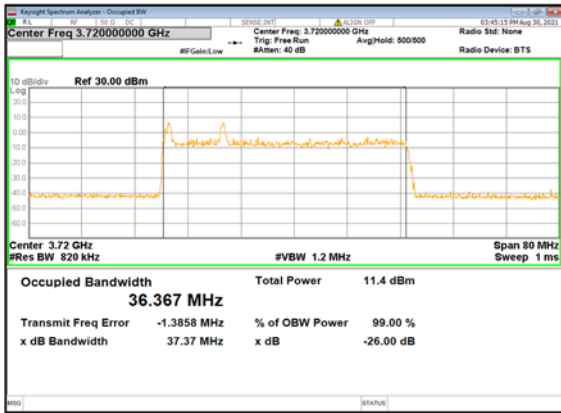

DC_13A_n77 (40M)_DFT-s-OFDM_16QAM_Outer_Full_Low_CH