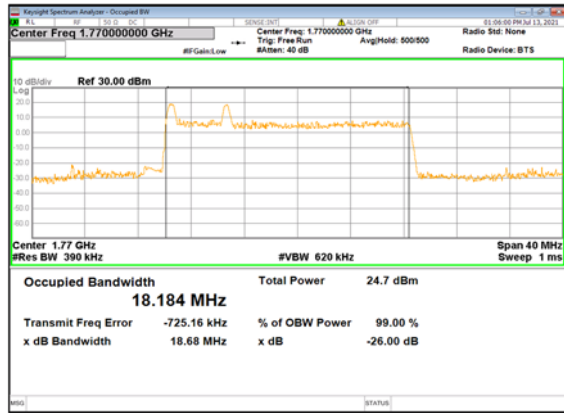

n66(20M)_CP-OFDM_
QPSK_Outer_Full_Mid_CH

n66(20M)_DFT-s-OFDM_
PI/2 BPSK_Outer_Full_High_CH

n66(20M)_DFT-s-OFDM_
QPSK_Outer_Full_High_CH

n66(20M)_DFT-s-OFDM_
16QAM_Outer_Full_High_CH

n66(20M)_DFT-s-OFDM_
64QAM_Outer_Full_High_CH