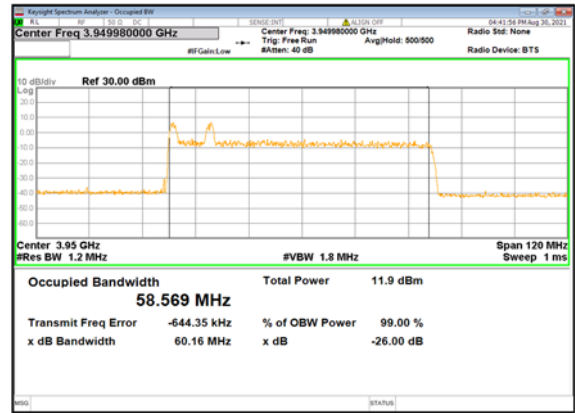

DC_13A_n77 (60M)_DFT-s-OFDM_
64QAM_Outer_Full_High_CH

DC_13A_n77 (60M)_DFT-s-OFDM_256QAM_Outer_Full_High_CH

DC_13A_n77 (60M)_CP-OFDM_QPSK_Outer_Full_High_CH

DC_13A_n77 (80M)_DFT-s-OFDM_PI/2 BPSK_Outer_Full_Low_CH