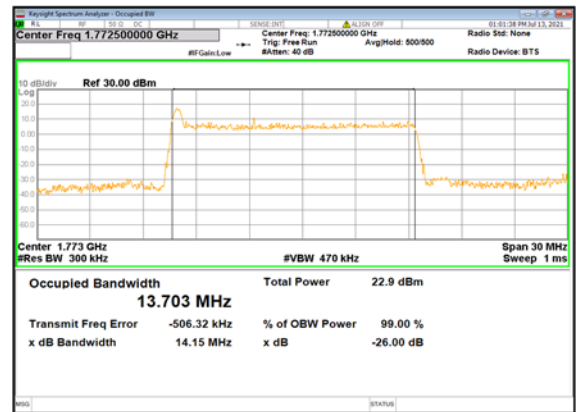

n66(15M)_CP-OFDM_
QPSK_Outer_Full_High_CH

n66(15M)_DFT-s-OFDM_
64QAM_Outer_Full_High_CH