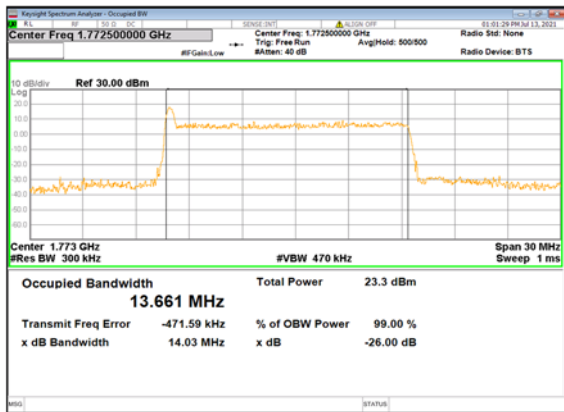

n66(15M)_DFT-s-OFDM_
16QAM_Outer_Full_High_CH