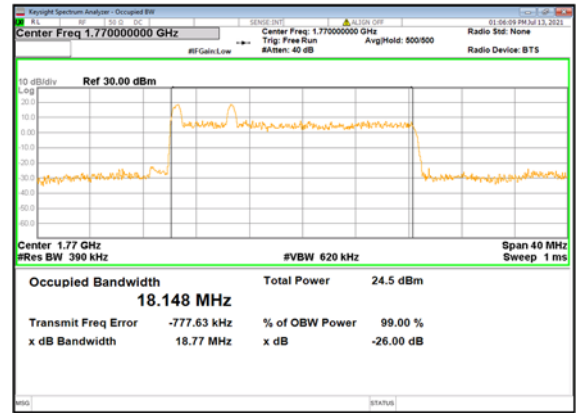

n66(20M)_CP-OFDM_
QPSK_Outer_Full_Mid_CH

n66(20M)_DFT-s-OFDM_
PI/2 BPSK_Outer_Full_High_CH

n66(20M)_DFT-s-OFDM_
QPSK_Outer_Full_High_CH

n66(20M)_DFT-s-OFDM_
16QAM_Outer_Full_High_CH

n66(20M)_DFT-s-OFDM_
64QAM_Outer_Full_High_CH