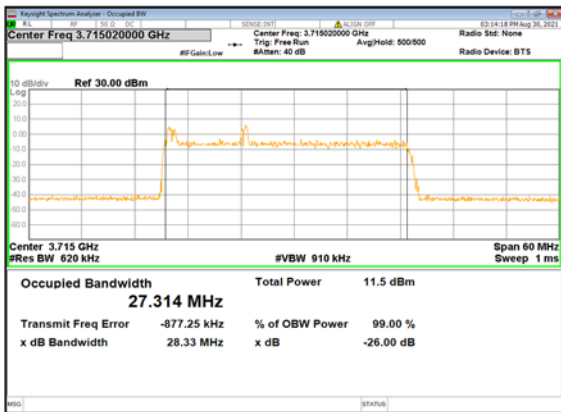

n66(20M)_DFT-s-OFDM_
256QAM_Outer_Full_High_CH

n66(20M)_CP-OFDM_
QPSK_Outer_Full_High_CH

DC_13A_n77 (30M)_DFT-s-OFDM_
PI/2 BPSK_Outer_Full_Low_CH

DC_13A_n77 (30M)_DFT-s-OFDM_
QPSK_Outer_Full_Low_CH

DC_13A_n77 (30M)_DFT-s-OFDM_
16QAM_Outer_Full_Low_CH