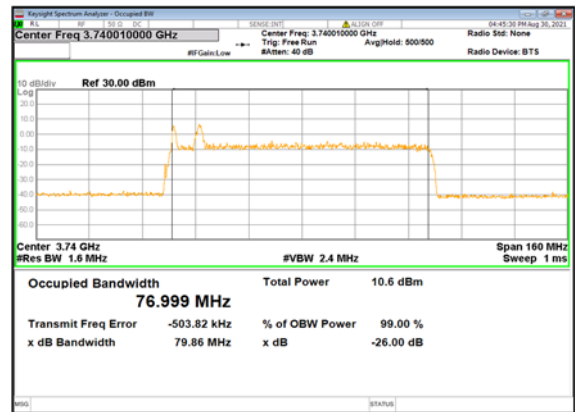

DC_13A_n77 (80M)_DFT-s-OFDM_64QAM_Outer_Full_Low_CH

DC_13A_n77 (80M)_DFT-s-OFDM_QPSK_Outer_Full_Low_CH