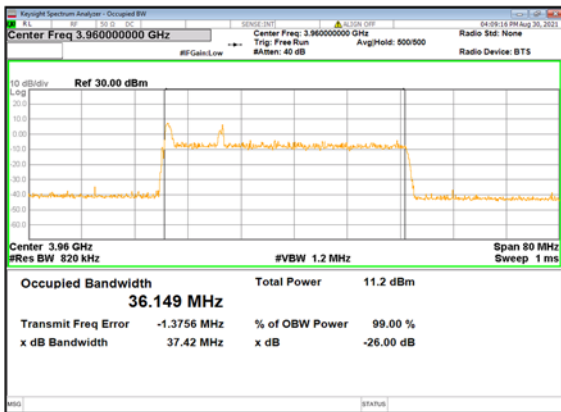

DC_13A_n77 (40M)_DFT-s-OFDM_
QPSK_Outer_Full_High_CH

DC_13A_n77 (40M)_DFT-s-OFDM_
16QAM_Outer_Full_High_CH

DC_13A_n77 (40M)_DFT-s-OFDM_
64QAM_Outer_Full_High_CH

DC_13A_n77 (40M)_DFT-s-OFDM_
256QAM_Outer_Full_High_CH