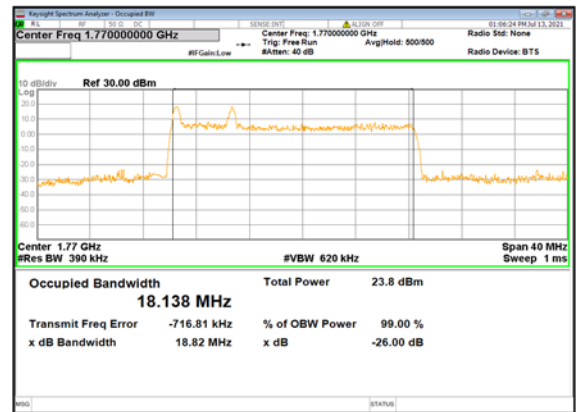

DC_13A_n77 (30M)_DFT-s-OFDM_
QPSK_Outer_Full_Low_CH

n66(20M)_CP-OFDM_
QPSK_Outer_Full_High_CH