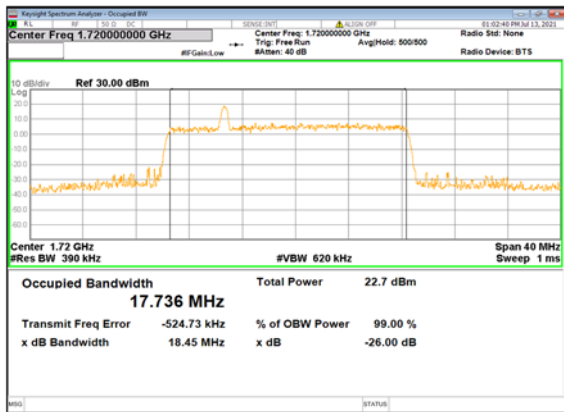

n66(15M)_DFT-s-OFDM_
16QAM_Outer_Full_High_CH

n66(15M)_DFT-s-OFDM_
64QAM_Outer_Full_High_CH

n66(15M)_DFT-s-OFDM_
256QAM_Outer_Full_High_CH

n66(15M)_CP-OFDM_
QPSK_Outer_Full_High_CH

n66(20M)_DFT-s-OFDM_
PI/2 BPSK_Outer_Full_Low_CH