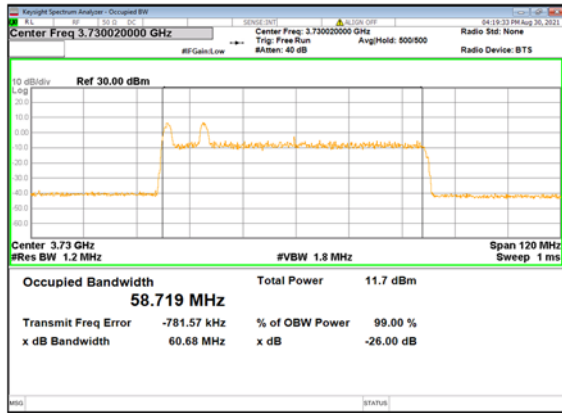

DC_13A_n77 (60M)_DFT-s-OFDM_
256QAM_Outer_Full_Low_CH