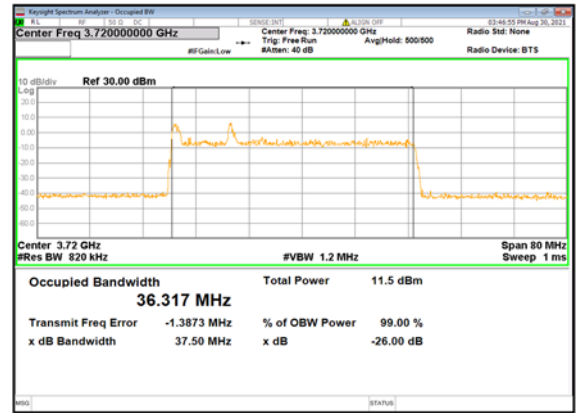

DC_13A_n77 (40M) _DFT-s-OFDM_
QPSK_Outer_Full_Low_CH

DC_13A_n77 (40M)_DFT-s-OFDM_16QAM_Outer_Full_Low_CH

DC_13A_n77 (40M)_DFT-s-OFDM_64QAM_Outer_Full_Low_CH

DC_13A_n77 (40M)_DFT-s-OFDM_256QAM_Outer_Full_Low_CH