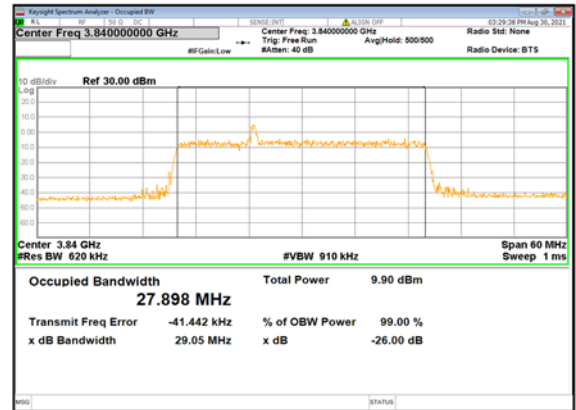

DC_13A_n77 (30M)_DFT-s-OFDM_
QPSK_Outer_Full_High_CH

DC_13A_n77 (30M)_CP-OFDM_QPSK_Outer_Full_Mid_CH