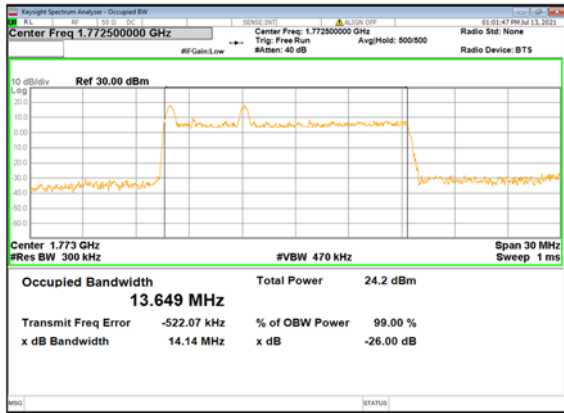

n66(15M)_DFT-s-OFDM_
16QAM_Outer_Full_High_CH

n66(15M)_DFT-s-OFDM_
64QAM_Outer_Full_High_CH

n66(15M)_DFT-s-OFDM_
256QAM_Outer_Full_High_CH

n66(15M)_CP-OFDM_
QPSK_Outer_Full_High_CH

n66(20M)_DFT-s-OFDM_
PI/2 BPSK_Outer_Full_Low_CH