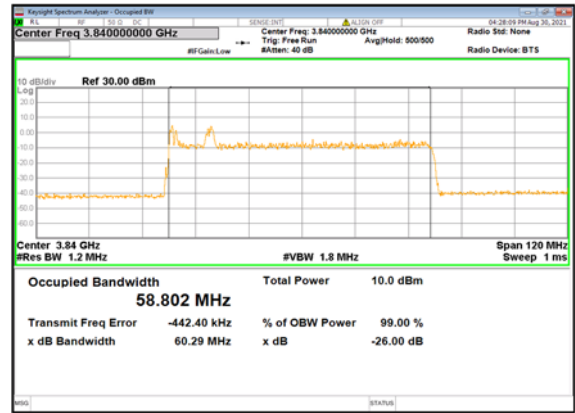

DC_13A_n77 (60M)_DFT-s-OFDM_
QPSK_Outer_Full_Mid_CH

DC_13A_n77 (60M)_DFT-s-OFDM_
16QAM_Outer_Full_Mid_CH

DC_13A_n77 (60M)_DFT-s-OFDM_
64QAM_Outer_Full_Mid_CH

DC_13A_n77 (60M)_DFT-s-OFDM_
256QAM_Outer_Full_Mid_CH