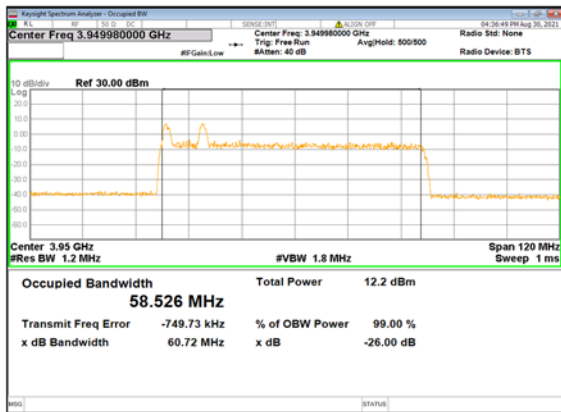

DC_13A_n77 (60M)_CP-OFDM_
QPSK_Outer_Full_Mid_CH

DC_13A_n77 (60M)_DFT-s-OFDM_
PI/2 BPSK_Outer_Full_High_CH

DC_13A_n77 (60M)_DFT-s-OFDM_
QPSK_Outer_Full_High_CH

DC_13A_n77 (60M)_DFT-s-OFDM_
16QAM_Outer_Full_High_CH