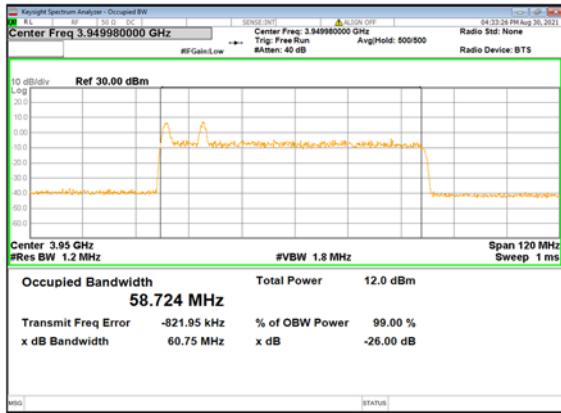

DC_13A_n77 (60M)_DFT-s-OFDM_
PI/2 BPSK_Outer_Full_High_CH