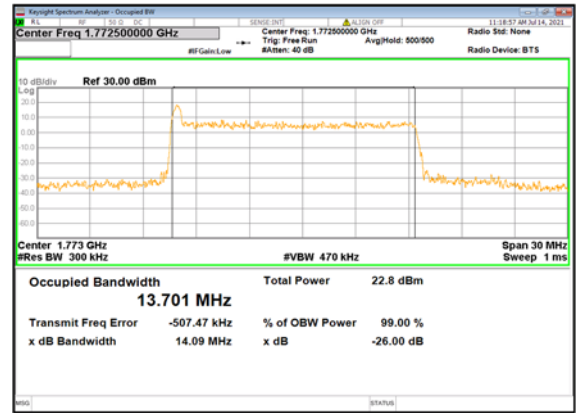

n66(15M)_DFT-s-OFDM_
64QAM_Outer_Full_Mid_CH

n66(15M)_DFT-s-OFDM_
256QAM_Outer_Full_Mid_CH

n66(15M)_CP-OFDM_
QPSK_Outer_Full_Mid_CH

n66(15M)_DFT-s-OFDM_
PI/2 BPSK_Outer_Full_High_CH

n66(15M)_DFT-s-OFDM_
QPSK_Outer_Full_High_CH