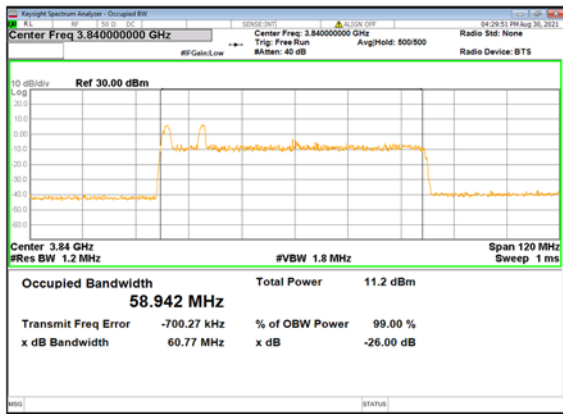

DC_13A_n77 (60M)_DFT-s-OFDM_
QPSK_Outer_Full_Mid_CH

DC_13A_n77 (60M)_DFT-s-OFDM_
16QAM_Outer_Full_Mid_CH

DC_13A_n77 (60M)_DFT-s-OFDM_
64QAM_Outer_Full_Mid_CH

DC_13A_n77 (60M)_DFT-s-OFDM_
256QAM_Outer_Full_Mid_CH