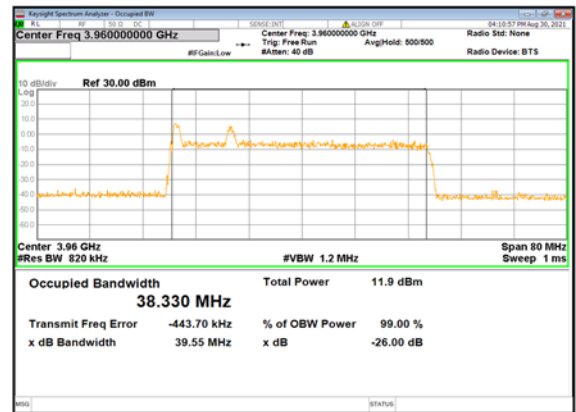

DC_13A_n77 (60M)_DFT-s-OFDM_
QPSK_Outer_Full_Low_CH

DC_13A_n77 (40M)_CP-OFDM_
QPSK_Outer_Full_High_CH