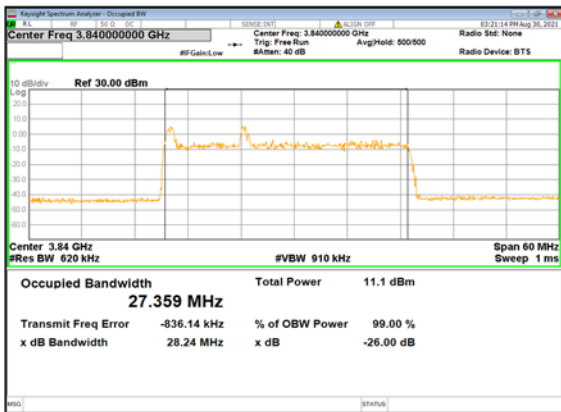

DC_13A_n77 (30M)_DFT-s-OFDM_
64QAM_Outer_Full_Low_CH

DC_13A_n77 (30M)_DFT-s-OFDM_
256QAM_Outer_Full_Low_CH

DC_13A_n77 (30M)_CP-OFDM_
QPSK_Outer_Full_Low_CH

DC_13A_n77 (30M)_DFT-s-OFDM_
PI/2 BPSK_Outer_Full_Mid_CH