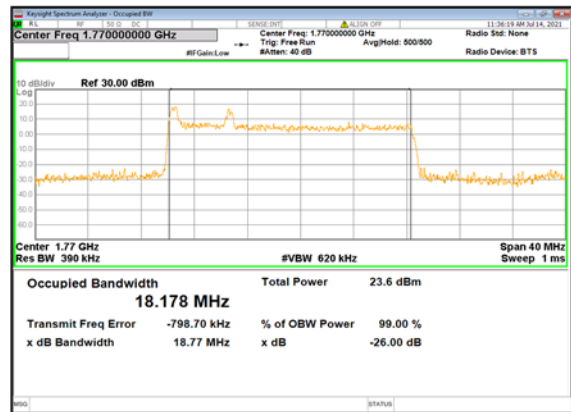

n66(20M)_DFT-s-OFDM_
64QAM_Outer_Full_High_CH

n66(20M)_DFT-s-OFDM_
QPSK_Outer_Full_High_CH