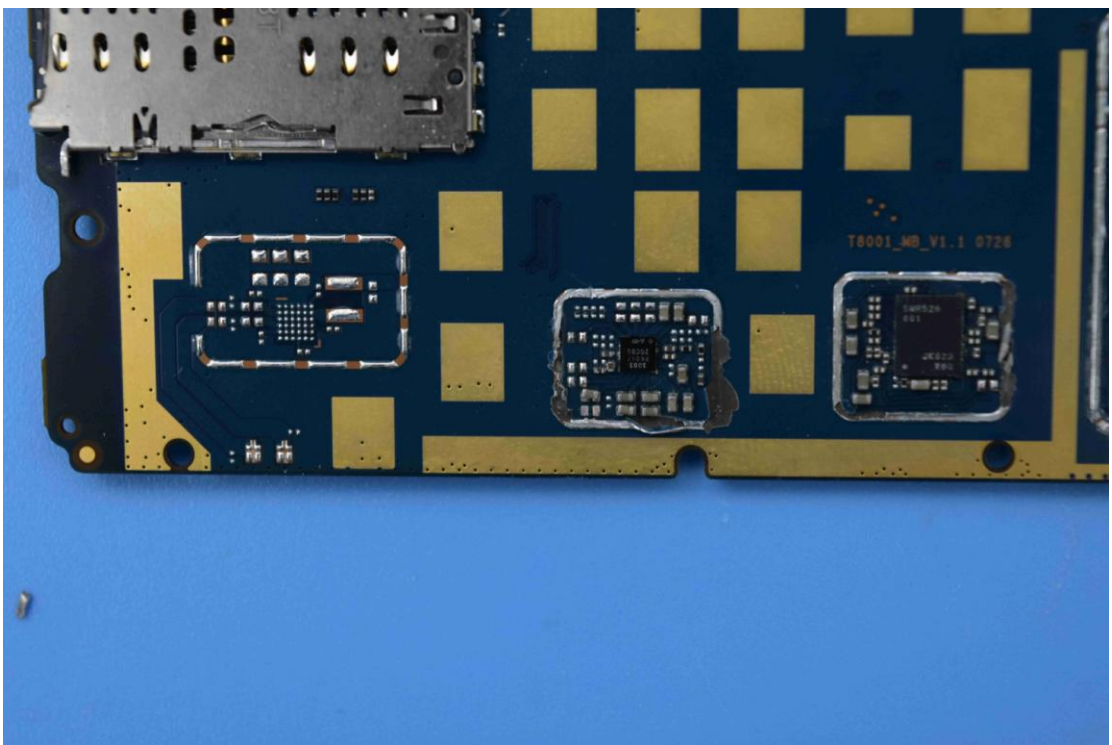

FCC ID: 2ABGH-R8L5TS6

Internal Photos

1. EUT uncover view

2. Antenna view