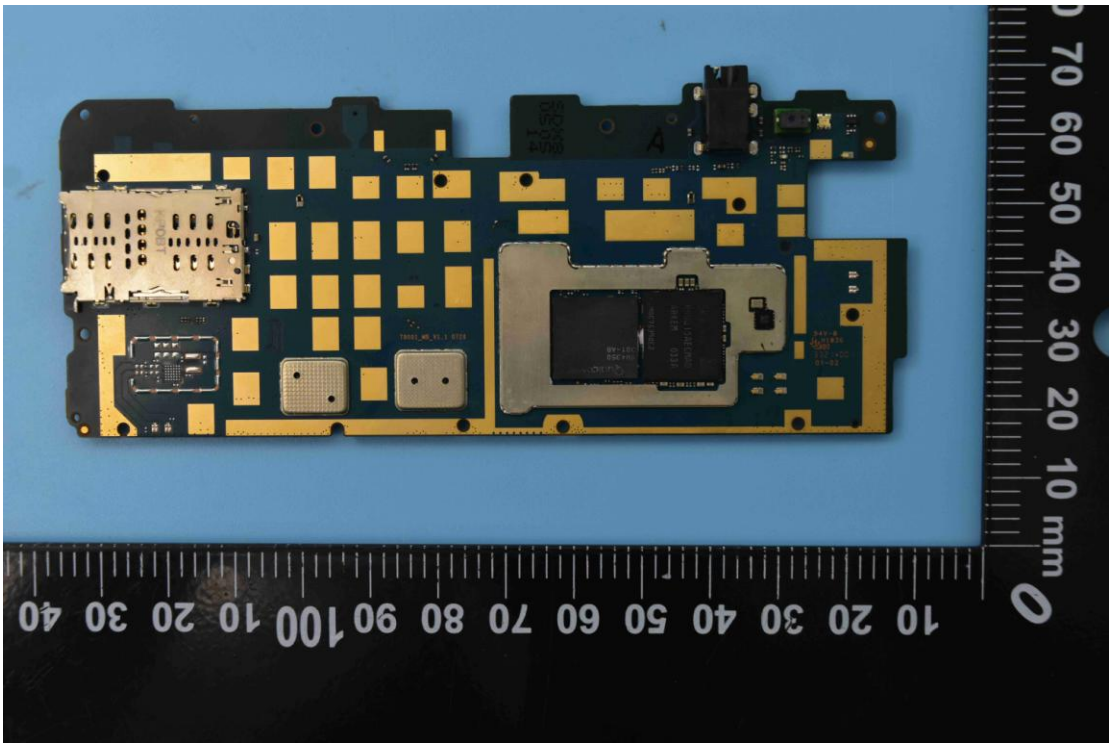

FCC ID: 2ABGH-R8L5TS6

Internal Photos

1. EUT uncover view

2. Antenna view