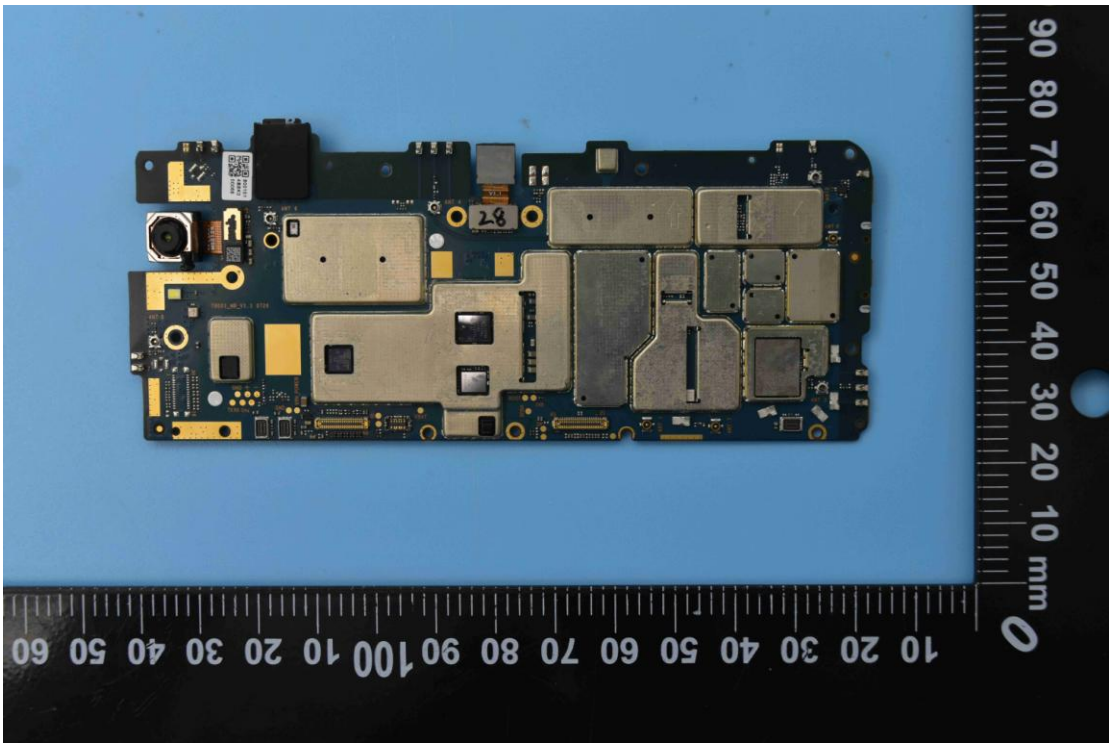

FCC ID: 2ABGH-R8L5TS6

Internal Photos

1. EUT uncover view

2. Antenna view