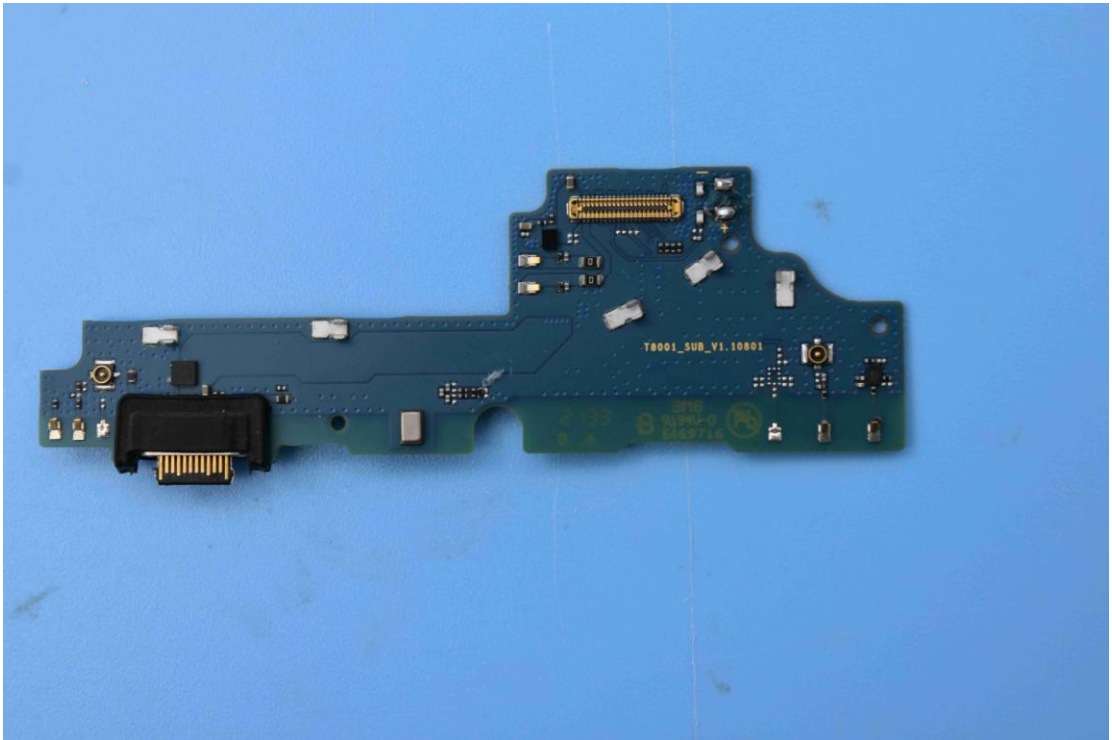

FCC ID: 2ABGH-R8L5TS6

Internal Photos

1. EUT uncover view

2. Antenna view