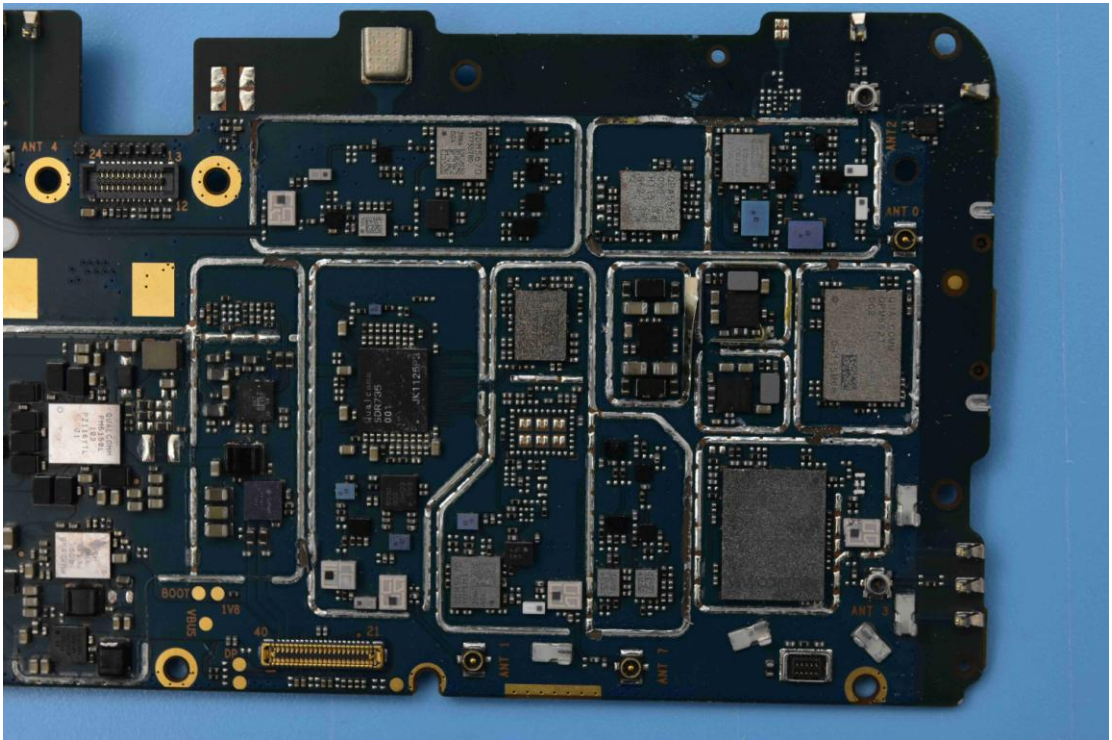

FCC ID: 2ABGH-R8L5TS6

Internal Photos

1. EUT uncover view

2. Antenna view