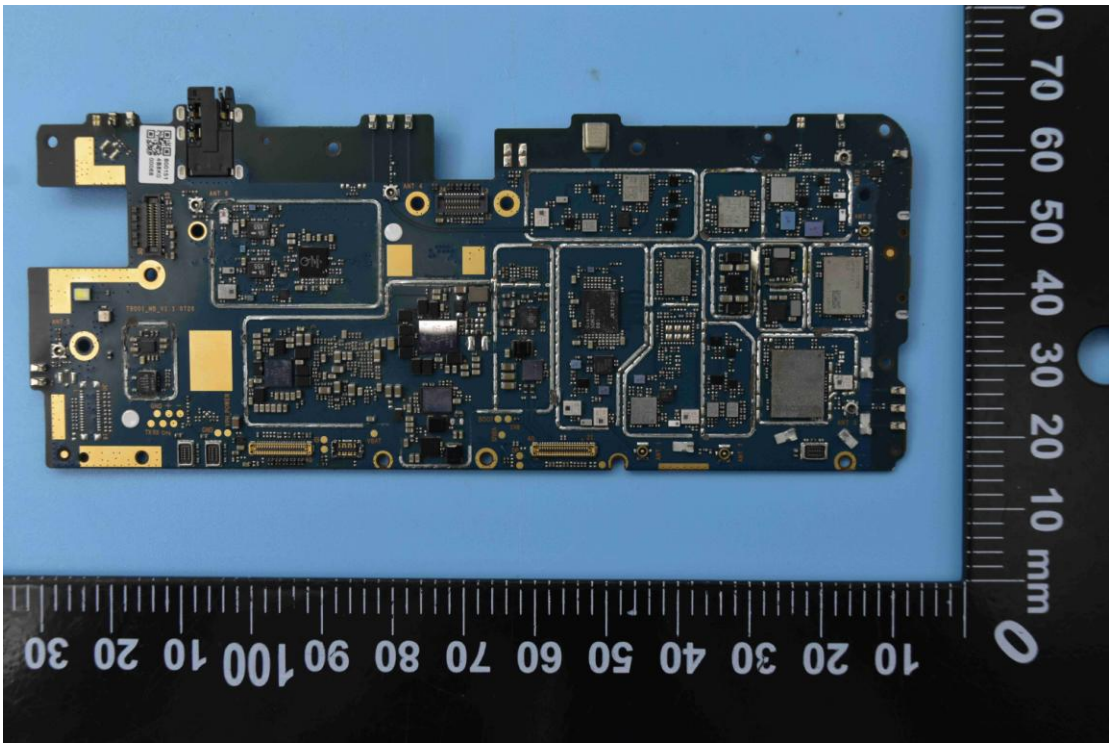

FCC ID: 2ABGH-R8L5TS6

Internal Photos

1. EUT uncover view

2. Antenna view