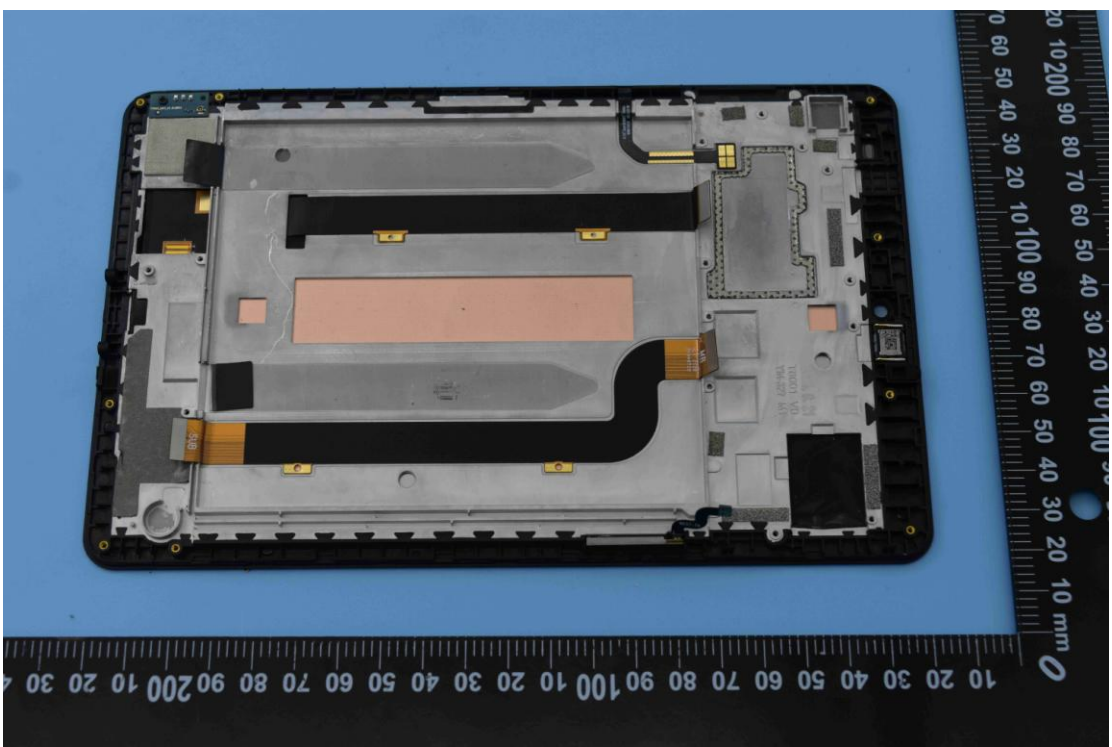

FCC ID: 2ABGH-R8L5TS6

Internal Photos

1. EUT uncover view

2. Antenna view