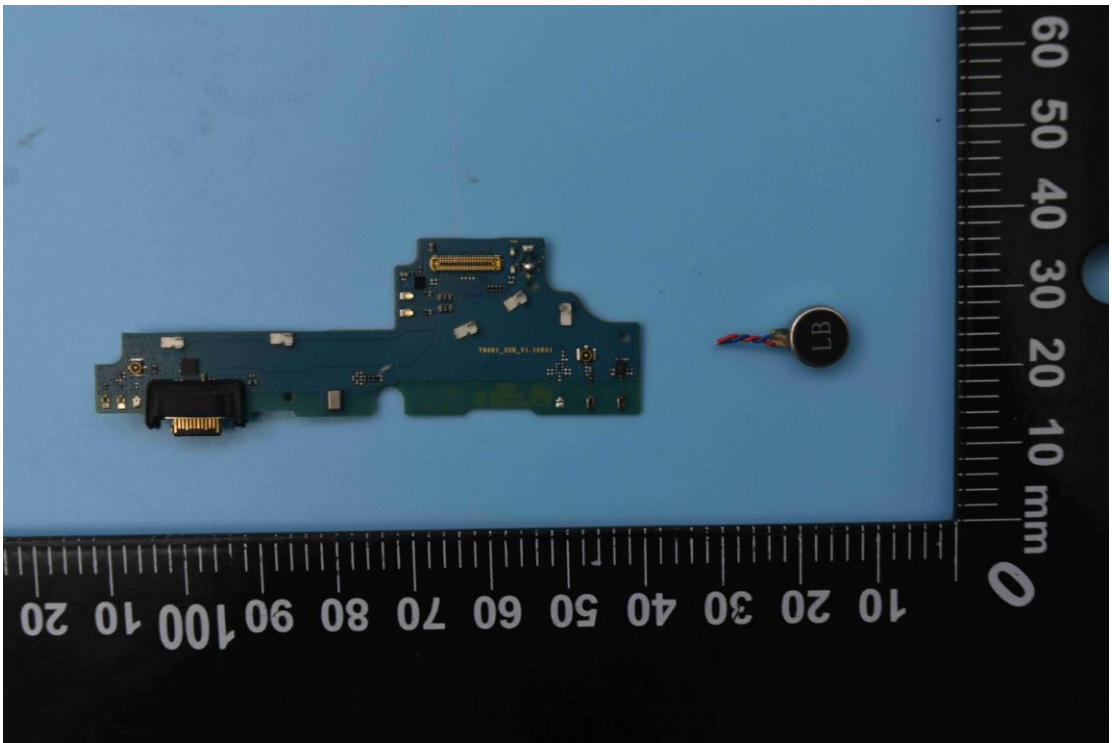

FCC ID: 2ABGH-R8L5TS6

Internal Photos

1. EUT uncover view

2. Antenna view