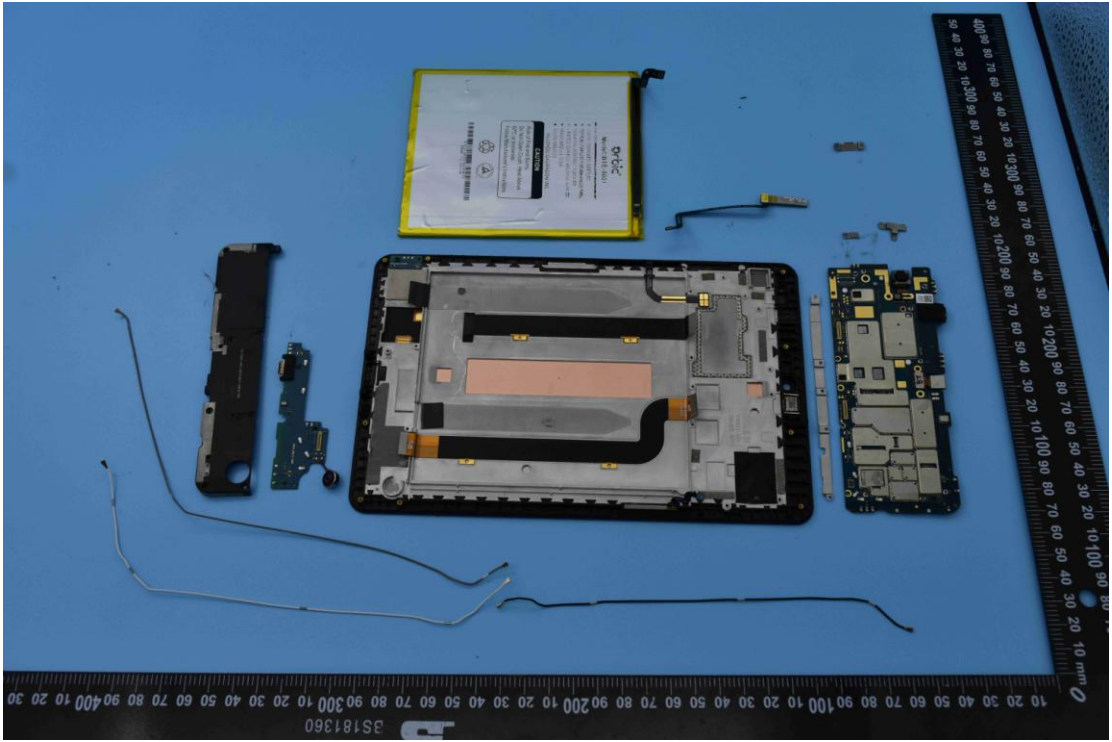

FCC ID: 2ABGH-R8L5TS6

Internal Photos

1. EUT uncover view

2. Antenna view