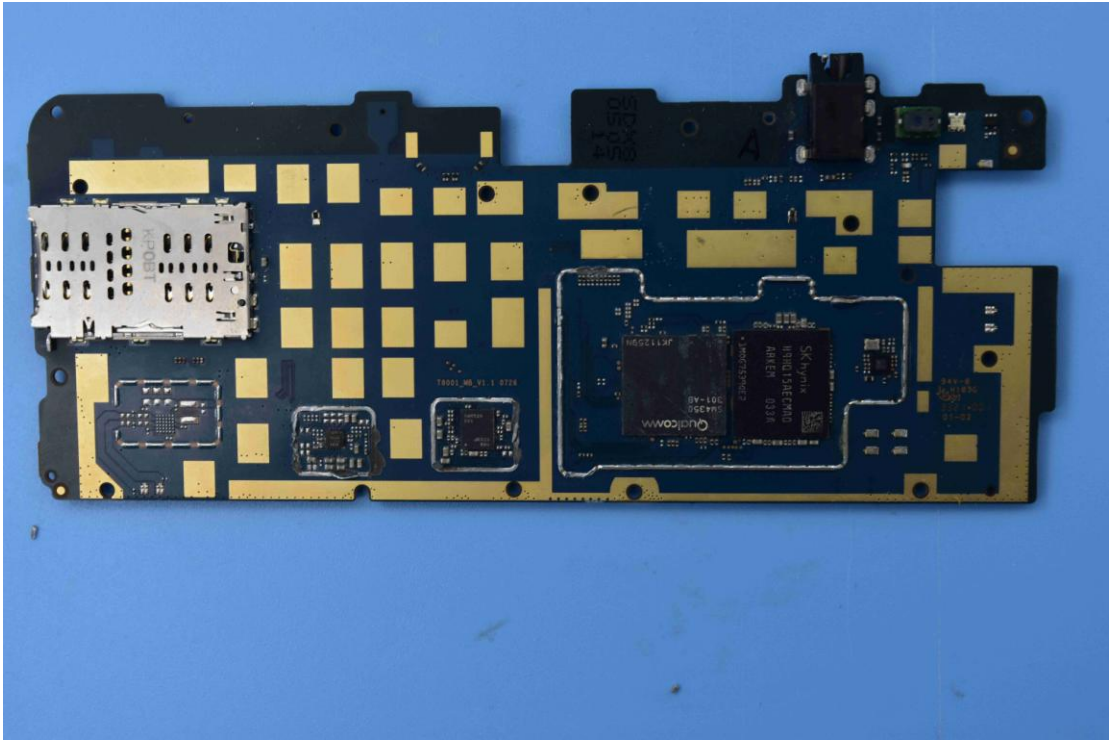

FCC ID: 2ABGH-R8L5TS6

Internal Photos

1. EUT uncover view

2. Antenna view