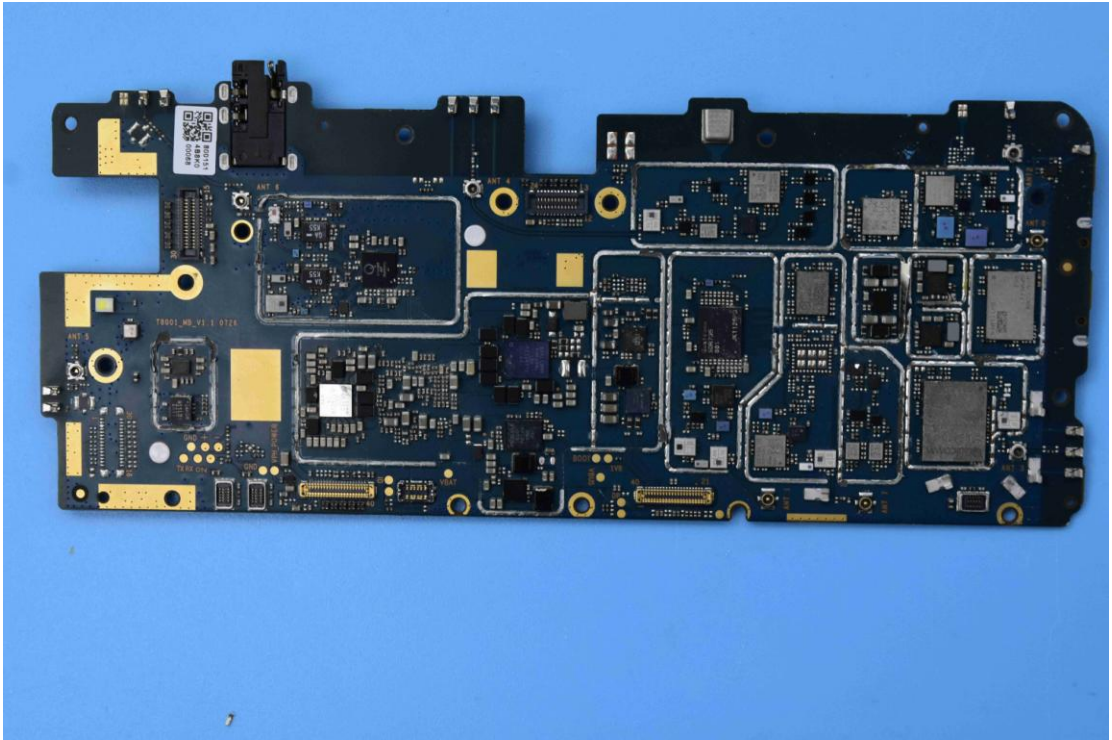

FCC ID: 2ABGH-R8L5TS6

Internal Photos

1. EUT uncover view

2. Antenna view