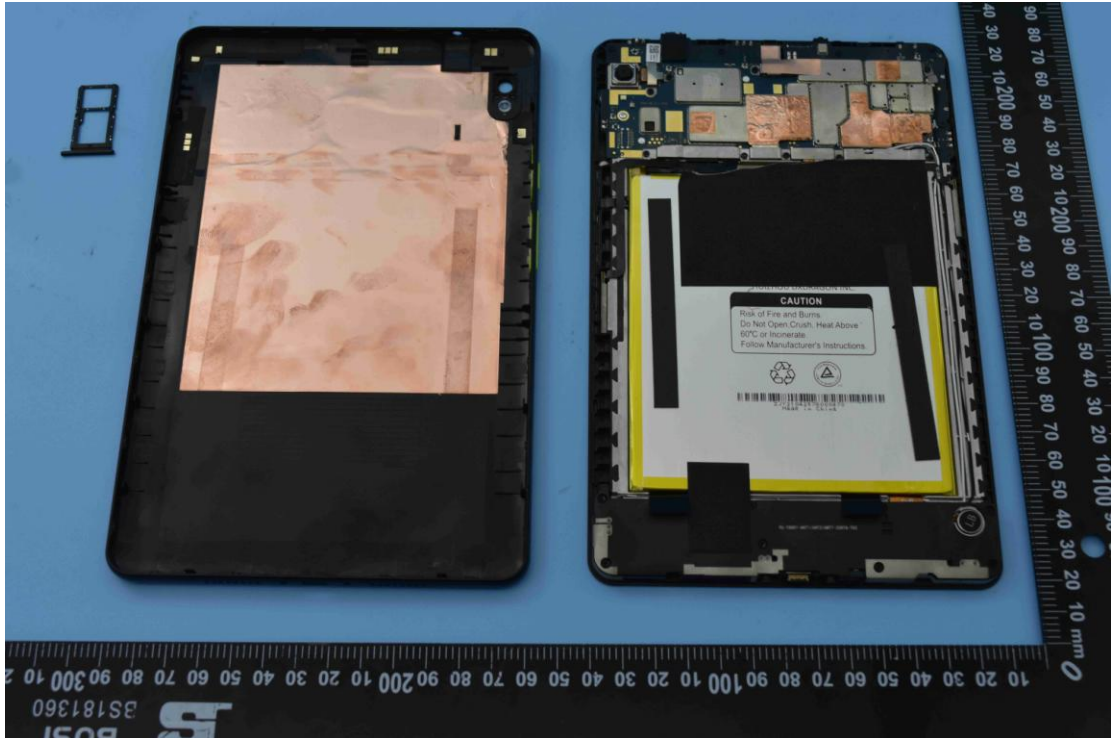

FCC ID: 2ABGH-R8L5TS6

Internal Photos

1. EUT uncover view

2. Antenna view