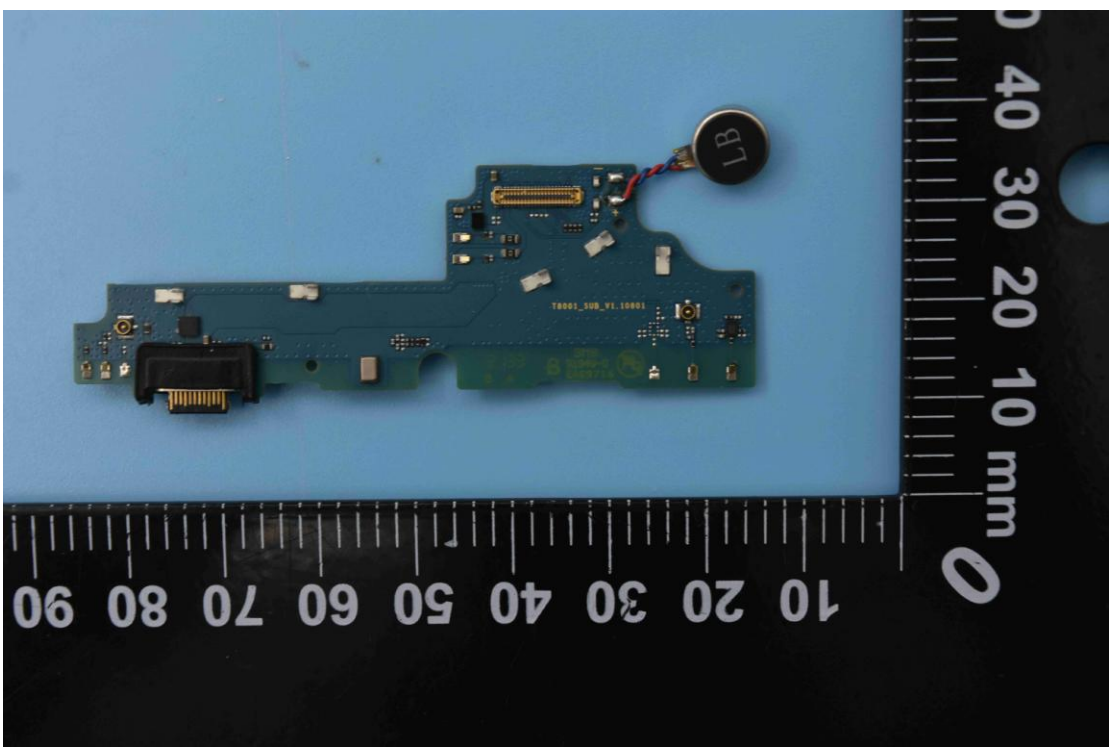

FCC ID: 2ABGH-R8L5TS6

Internal Photos

1. EUT uncover view

2. Antenna view