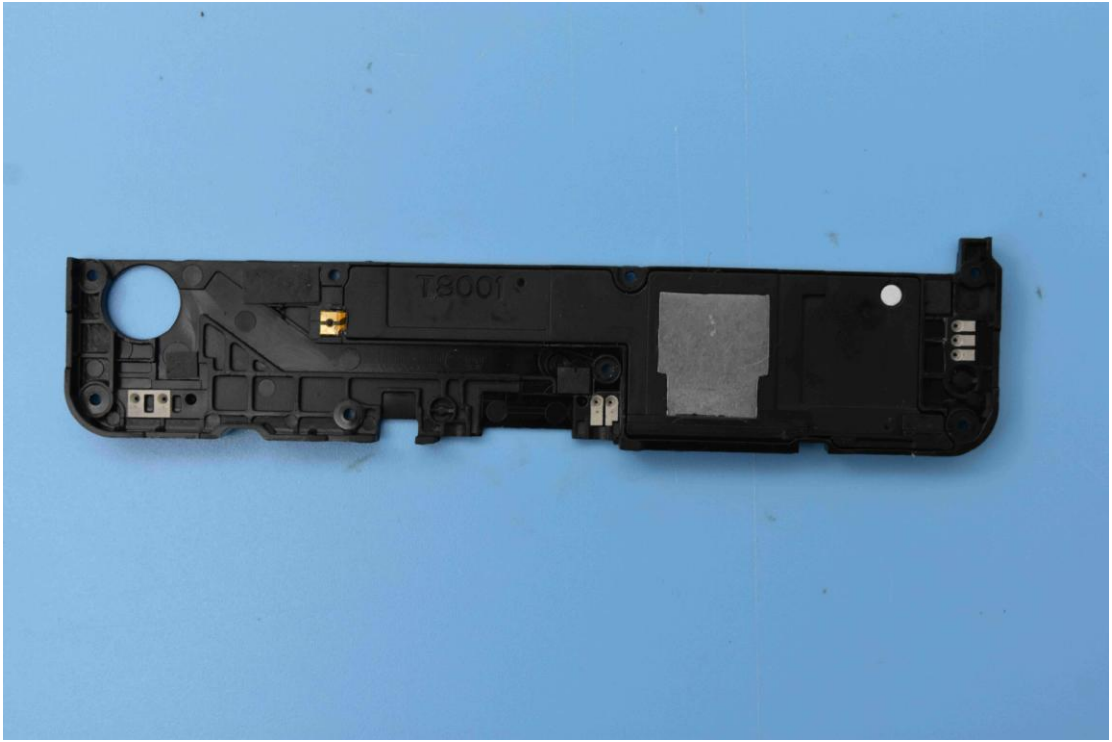

FCC ID: 2ABGH-R8L5TS6

Internal Photos

1. EUT uncover view

2. Antenna view