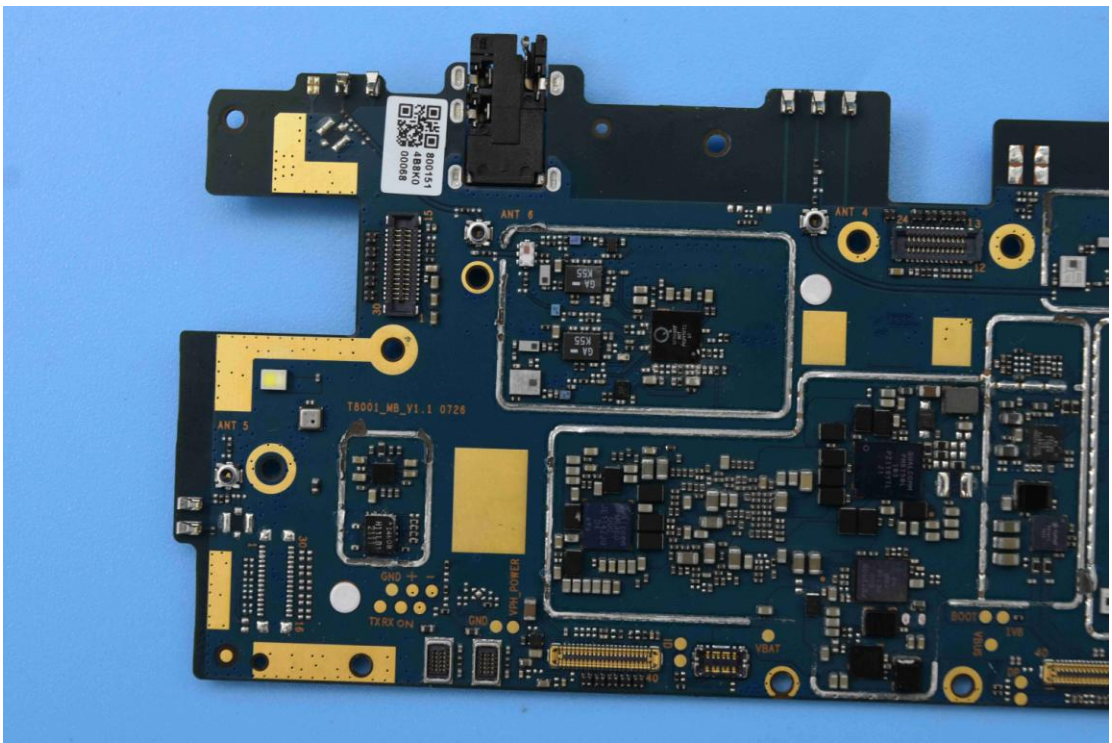

FCC ID: 2ABGH-R8L5TS6

Internal Photos

1. EUT uncover view

2. Antenna view