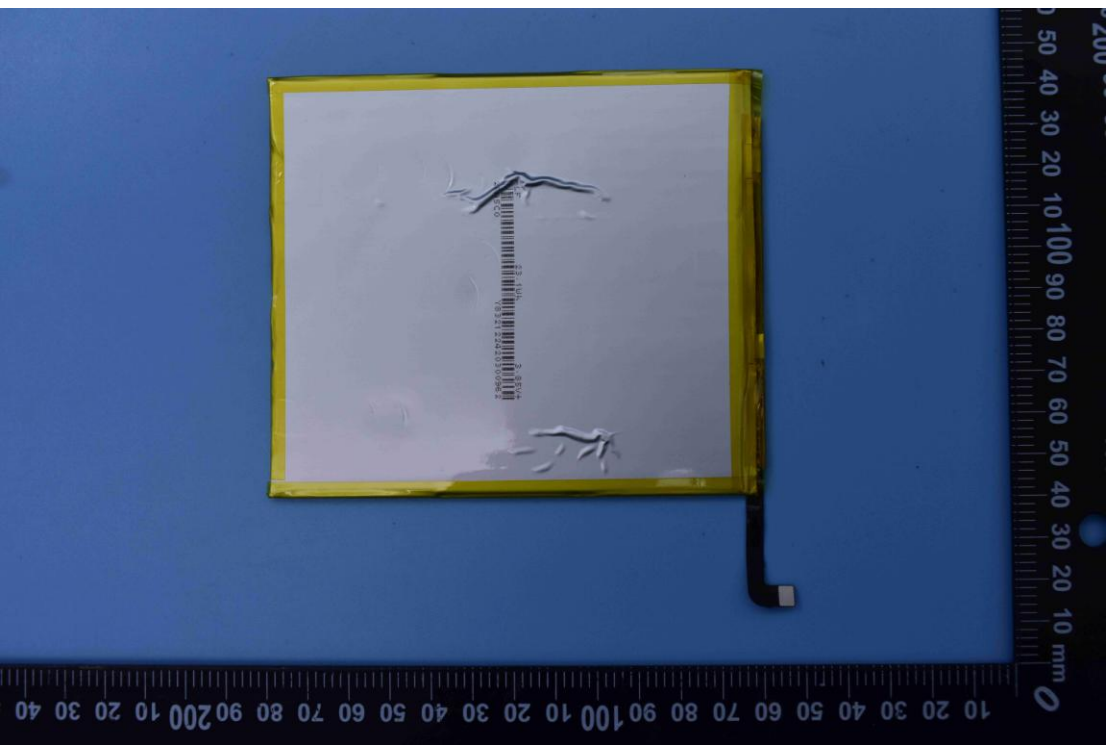

FCC ID: 2ABGH-R8L5TS6

Internal Photos

1. EUT uncover view

2. Antenna view