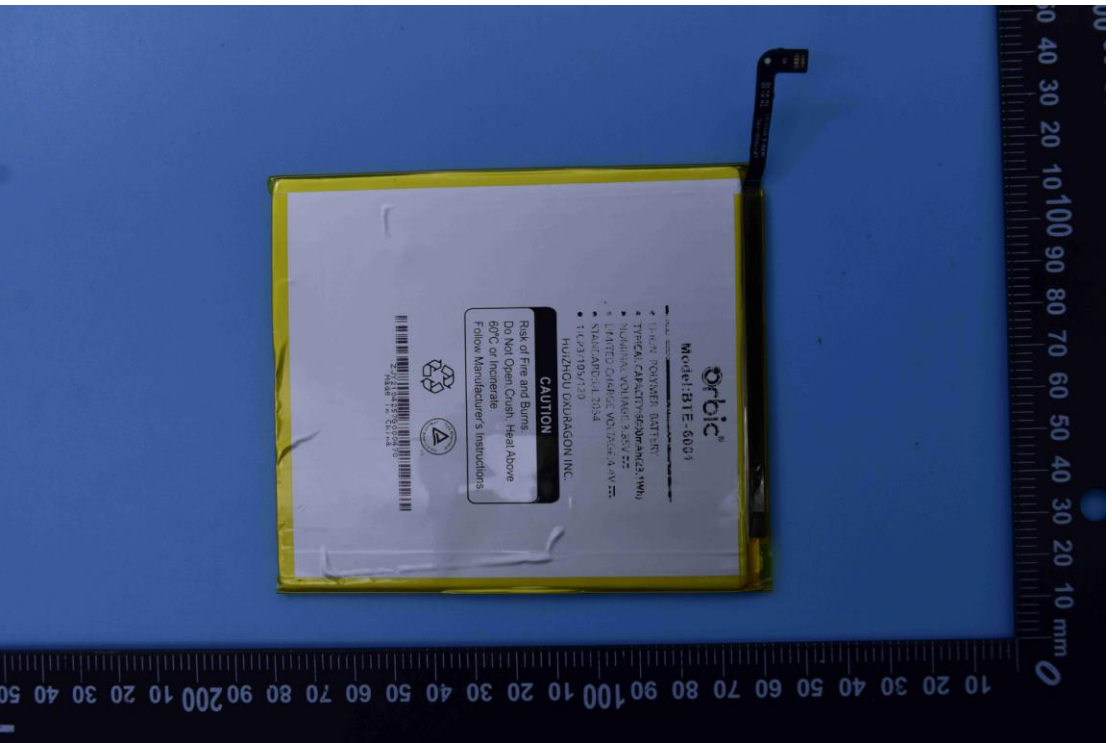

FCC ID: 2ABGH-R8L5TS6

Internal Photos

1. EUT uncover view

2. Antenna view