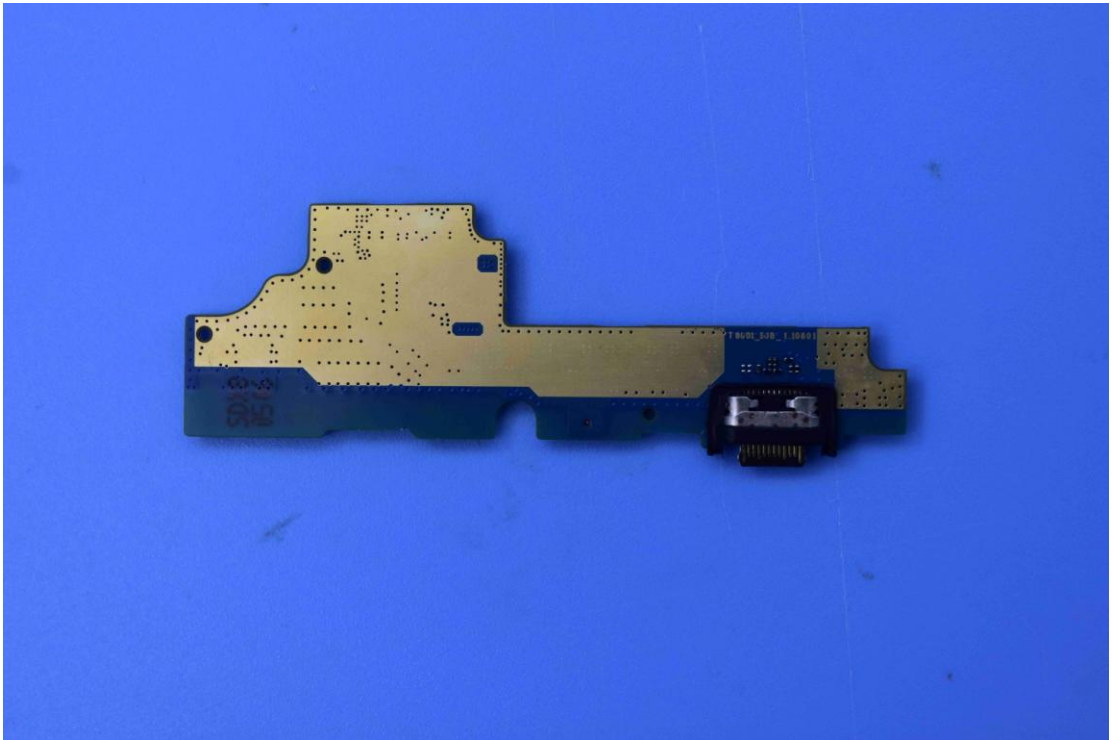

FCC ID: 2ABGH-R8L5TS6

Internal Photos

1. EUT uncover view

2. Antenna view