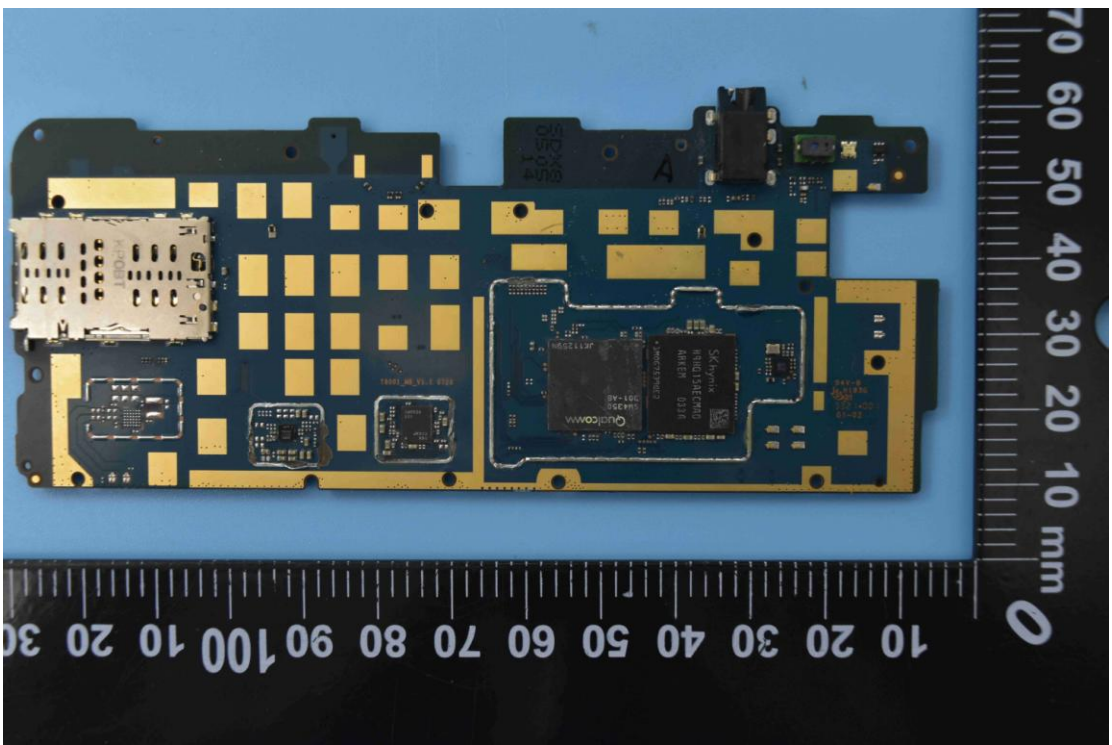

FCC ID: 2ABGH-R8L5TS6

Internal Photos

1. EUT uncover view

2. Antenna view