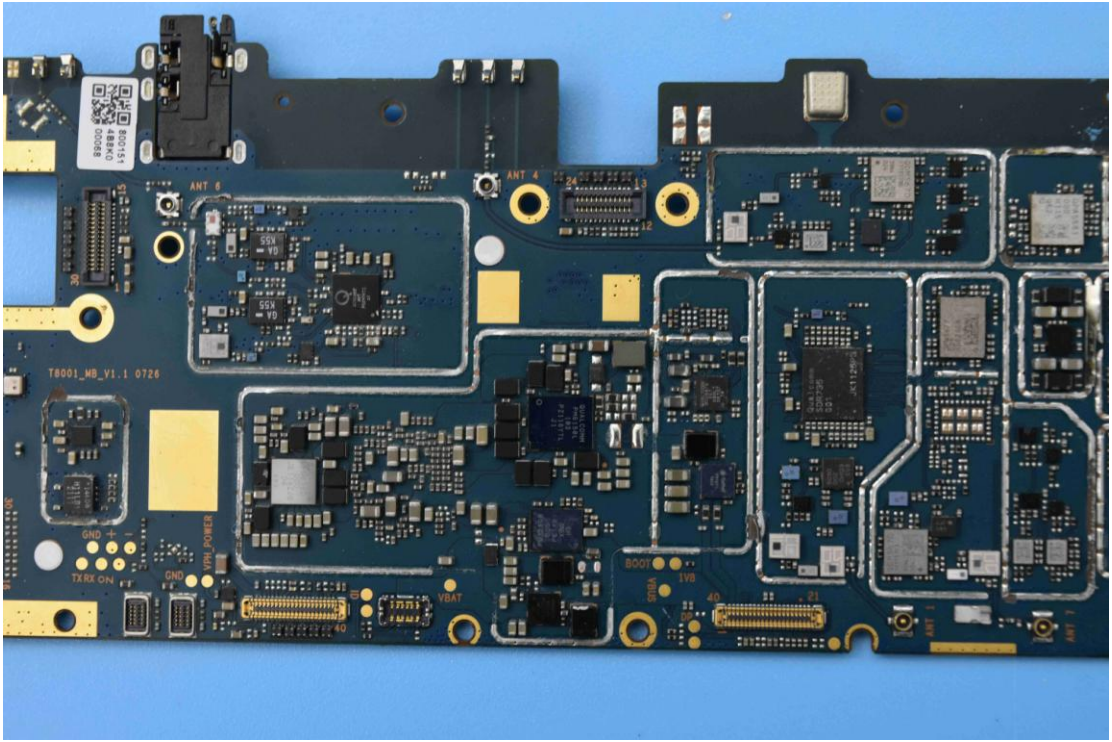

FCC ID: 2ABGH-R8L5TS6

Internal Photos

1. EUT uncover view

2. Antenna view