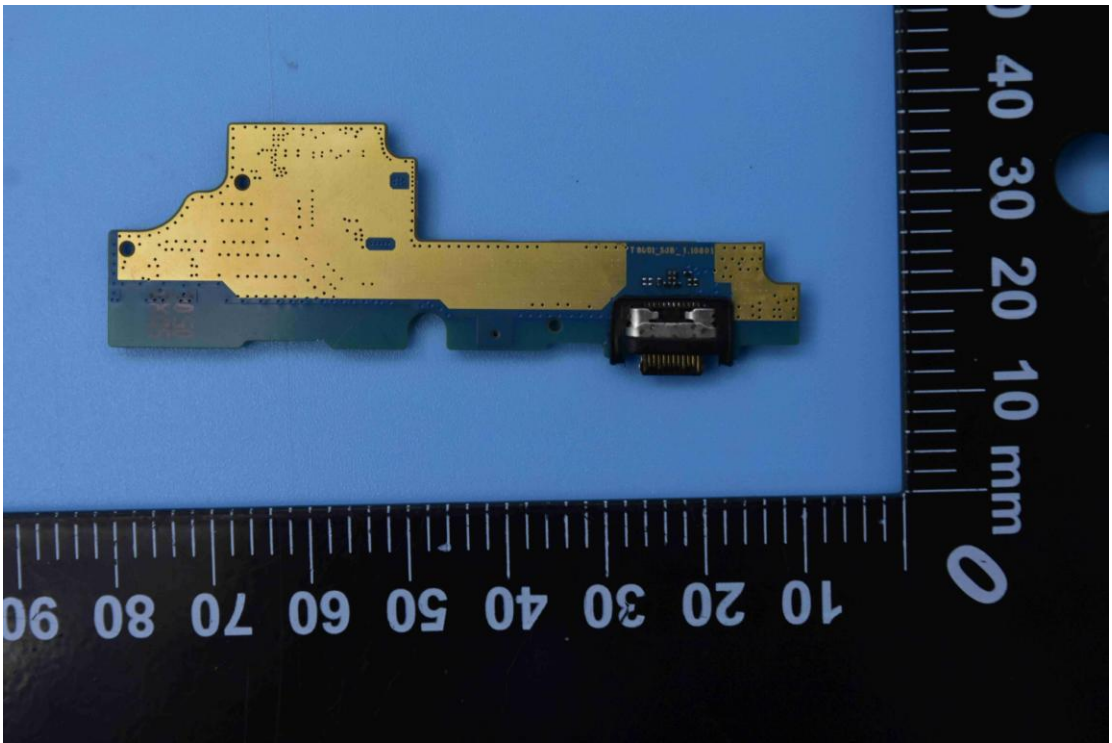

FCC ID: 2ABGH-R8L5TS6

Internal Photos

1. EUT uncover view

2. Antenna view