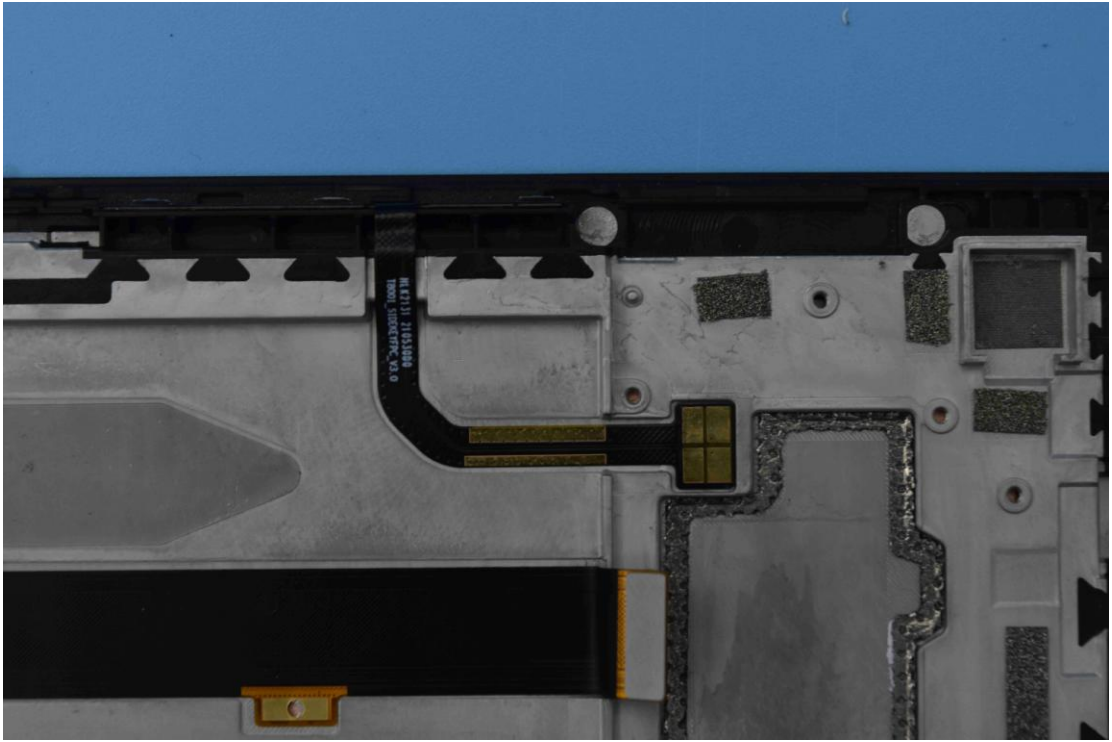

FCC ID: 2ABGH-R8L5TS6

Internal Photos

1. EUT uncover view

2. Antenna view