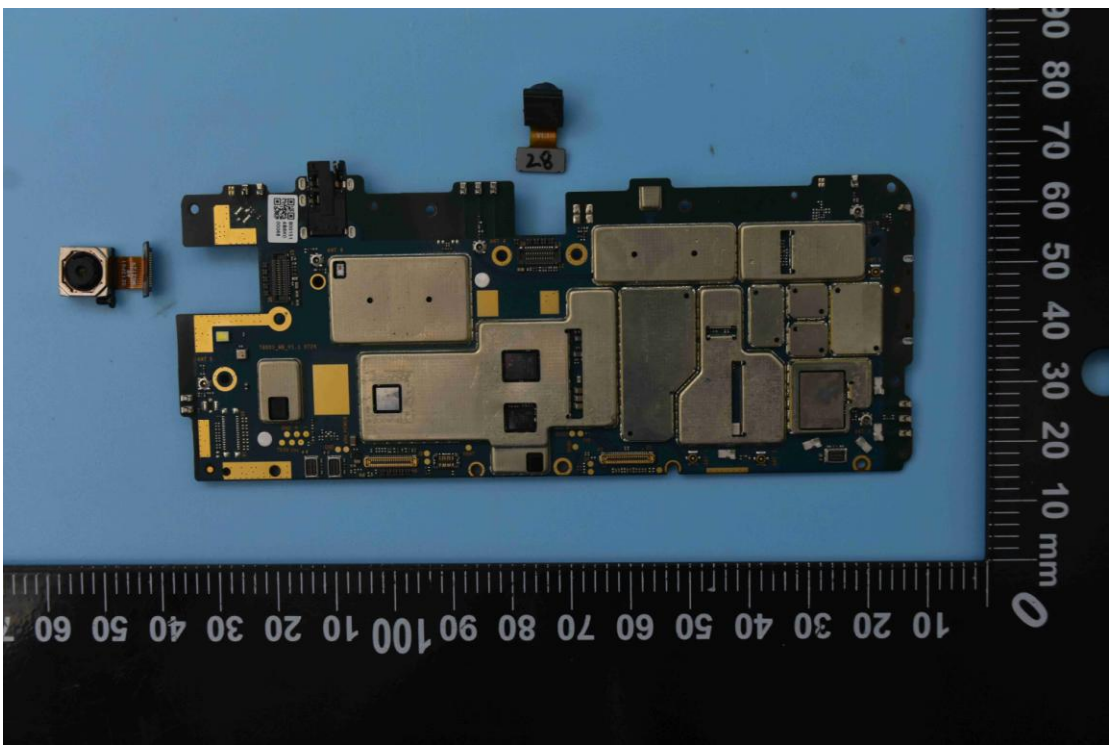

FCC ID: 2ABGH-R8L5TS6

Internal Photos

1. EUT uncover view

2. Antenna view