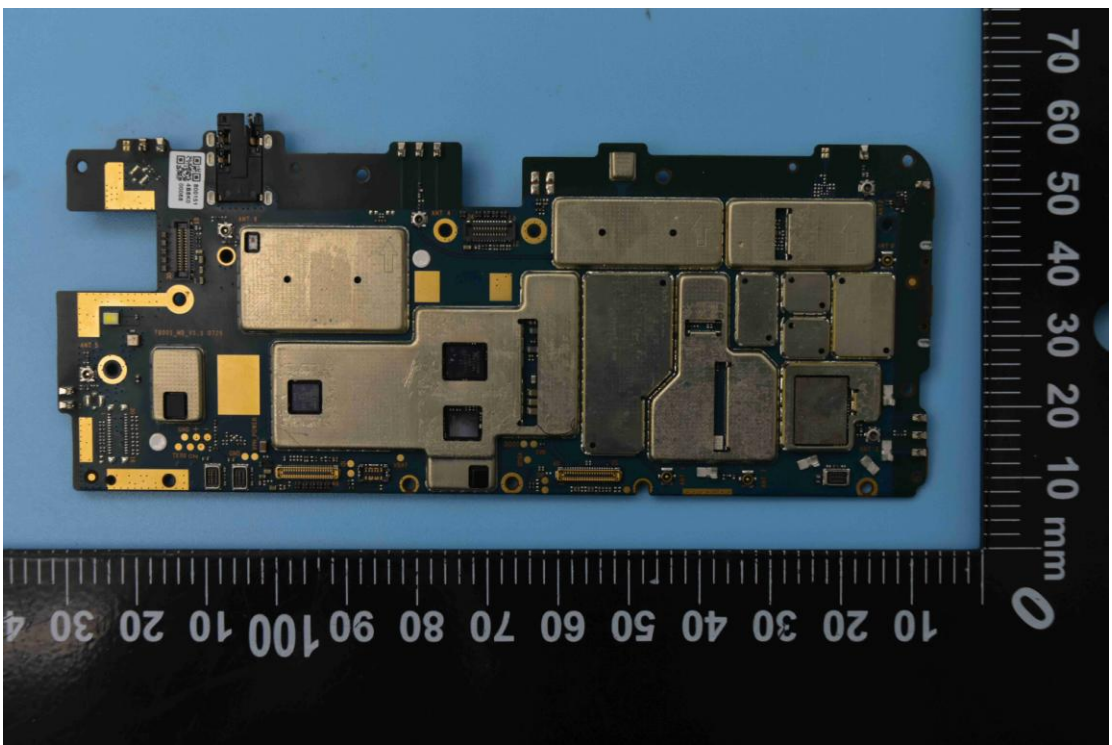

FCC ID: 2ABGH-R8L5TS6

Internal Photos

1. EUT uncover view

2. Antenna view