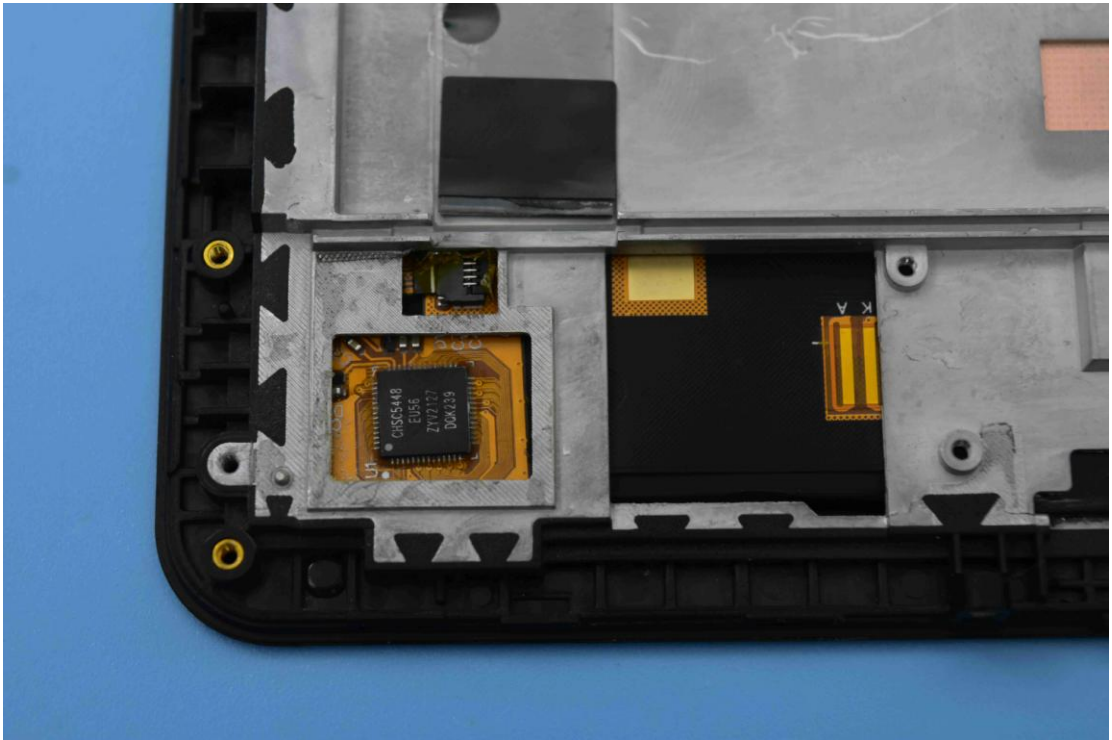

FCC ID: 2ABGH-R8L5TS6

Internal Photos

1. EUT uncover view

2. Antenna view