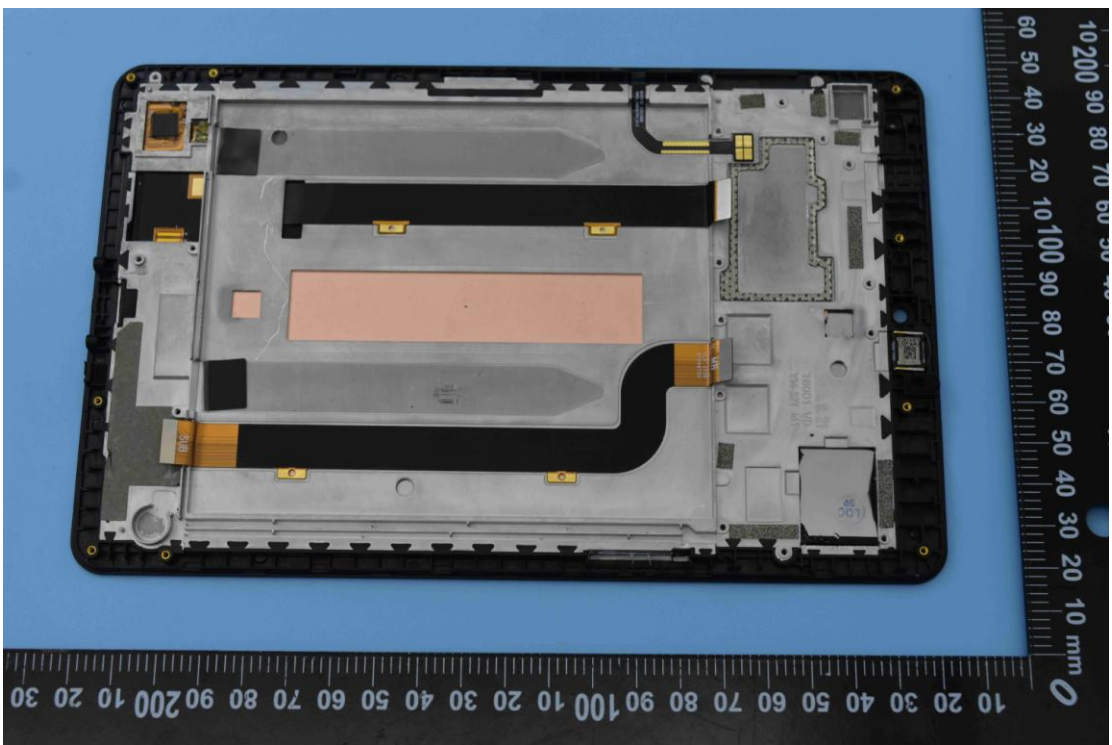

FCC ID: 2ABGH-R8L5TS6

Internal Photos

1. EUT uncover view

2. Antenna view