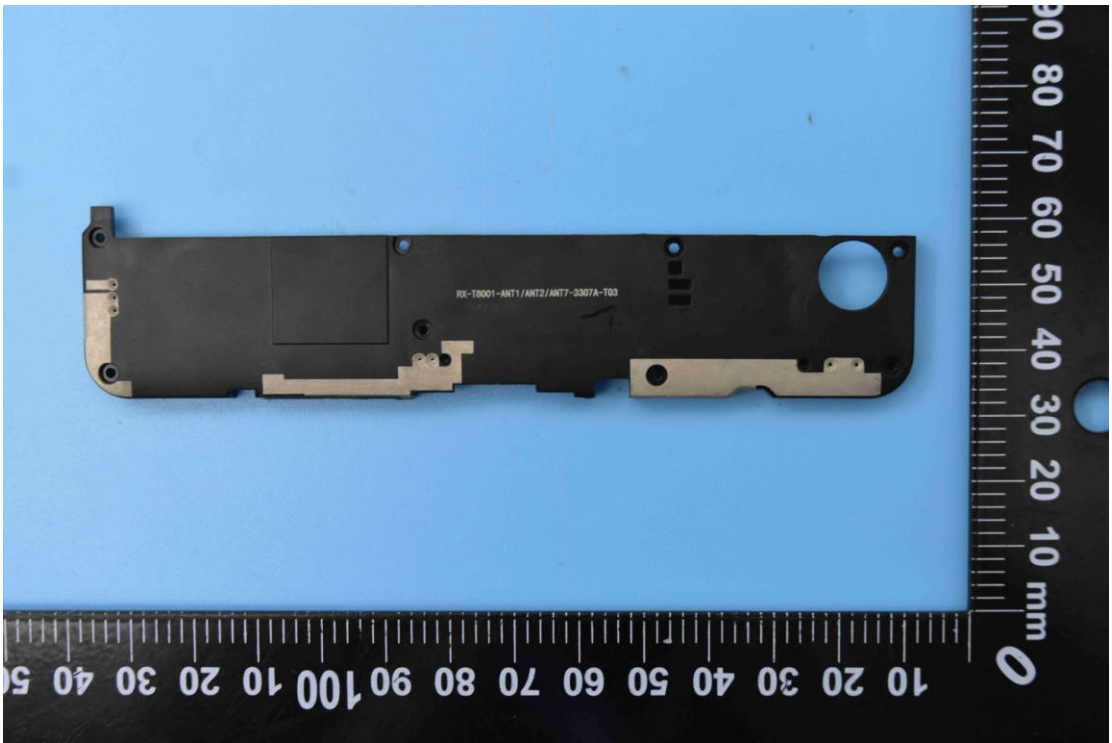

FCC ID: 2ABGH-R8L5TS6

Internal Photos

1. EUT uncover view

2. Antenna view