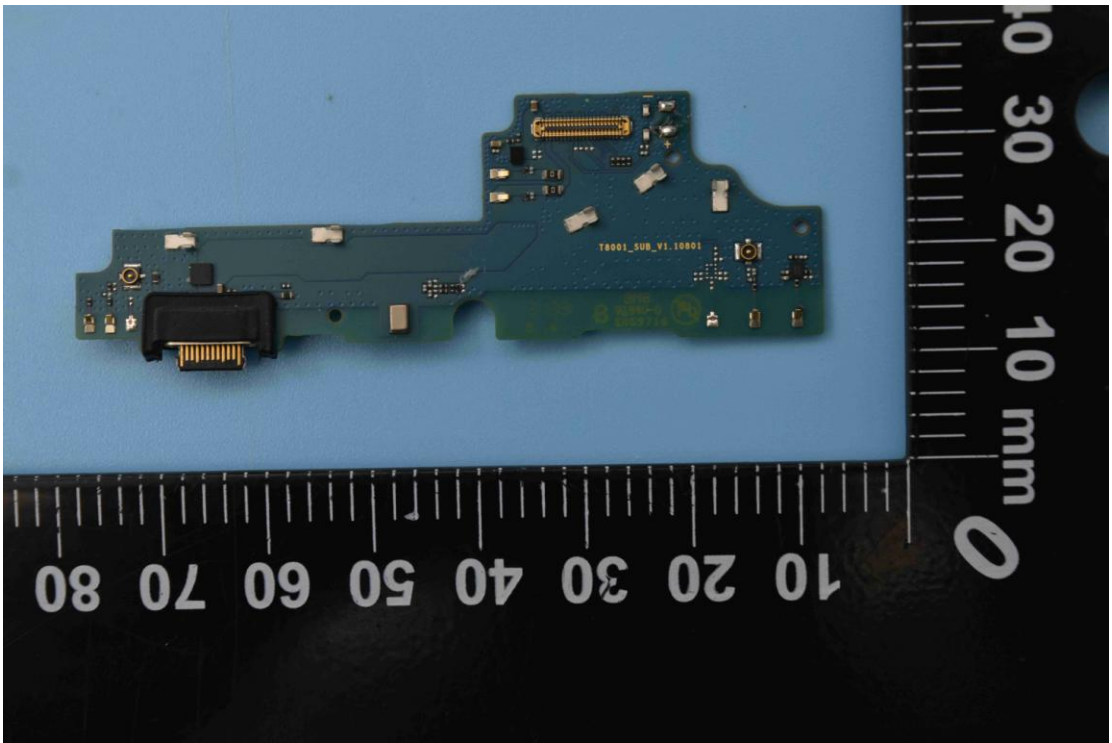

FCC ID: 2ABGH-R8L5TS6

Internal Photos

1. EUT uncover view

2. Antenna view