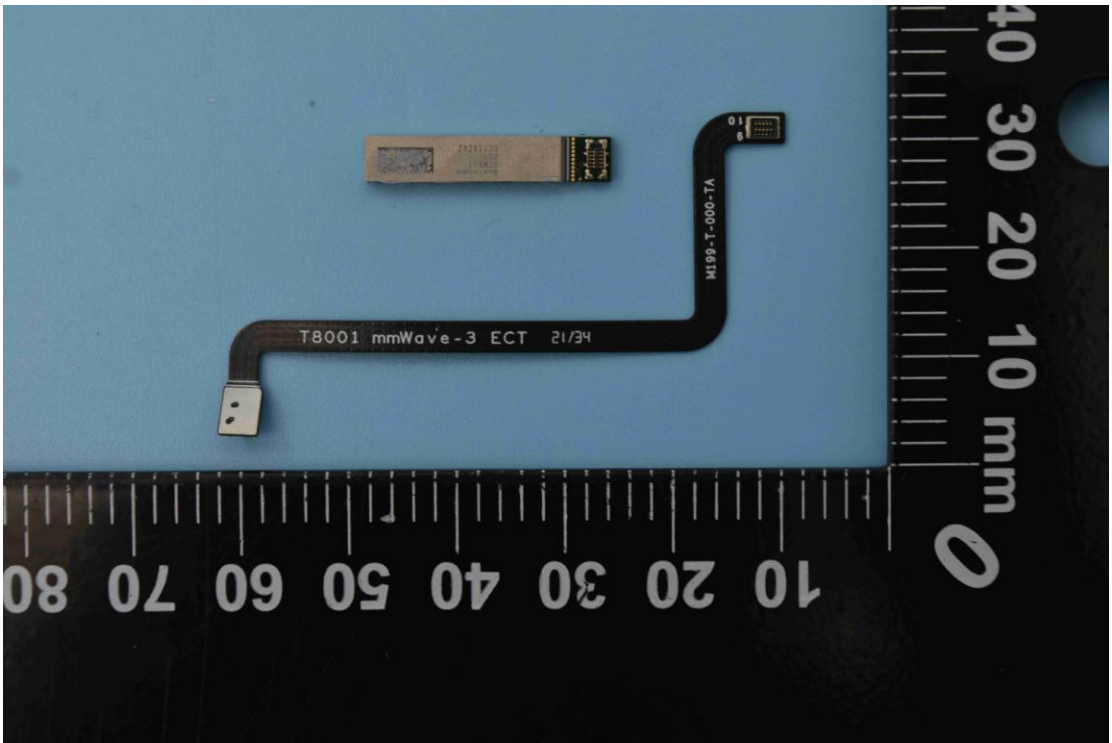

FCC ID: 2ABGH-R8L5TS6

Internal Photos

1. EUT uncover view

2. Antenna view