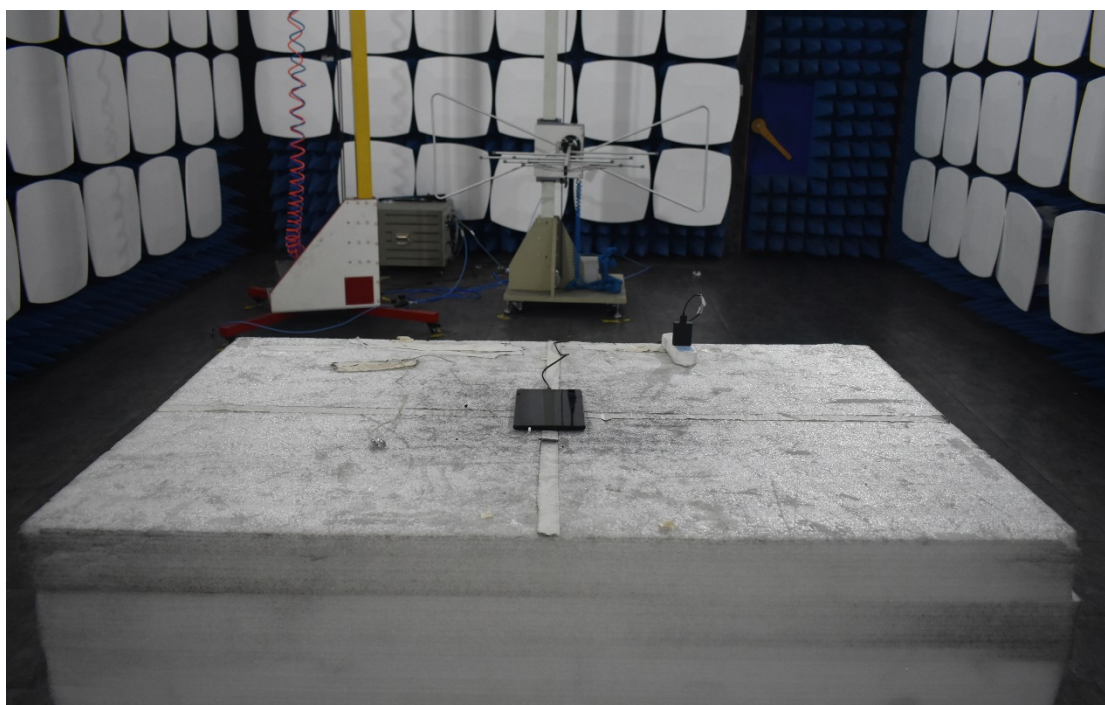

FCC ID: 2ABGH-R8L5TS6

Test Setup Photos

1. RF measurement setup

(WCDMA<E)

2. Radiated Spurious Emission(30MHz-1GHz)

3. Radiated Spurious Emission(above 1GHz)