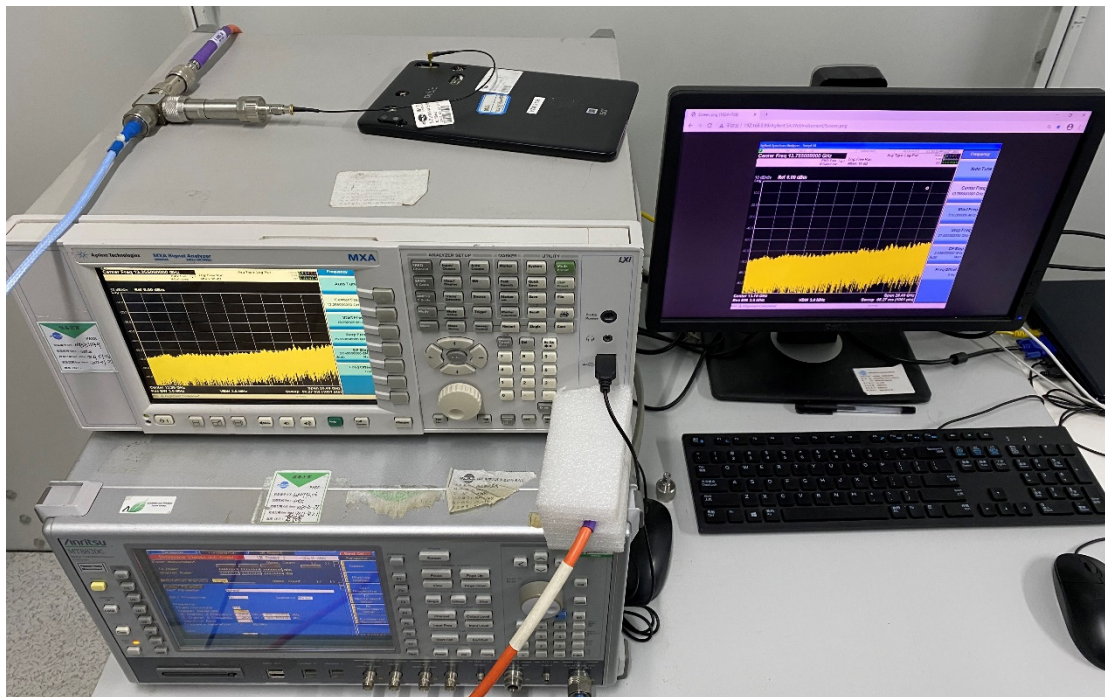

FCC ID: 2ABGH-R8L5TS6

Test Setup Photos

1. RF measurement setup

(WCDMA<E)

2. Radiated Spurious Emission(30MHz-1GHz)

3. Radiated Spurious Emission(above 1GHz)