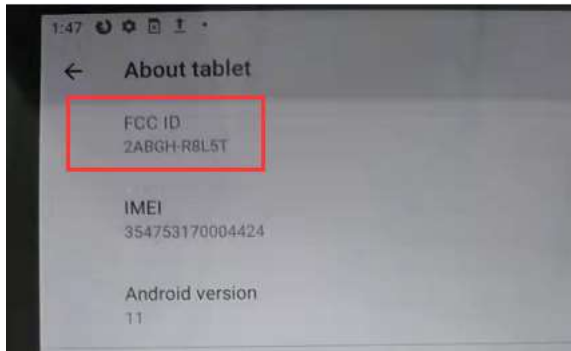

1. It is a E-Label.

2. Label Location, Settings > About tablet