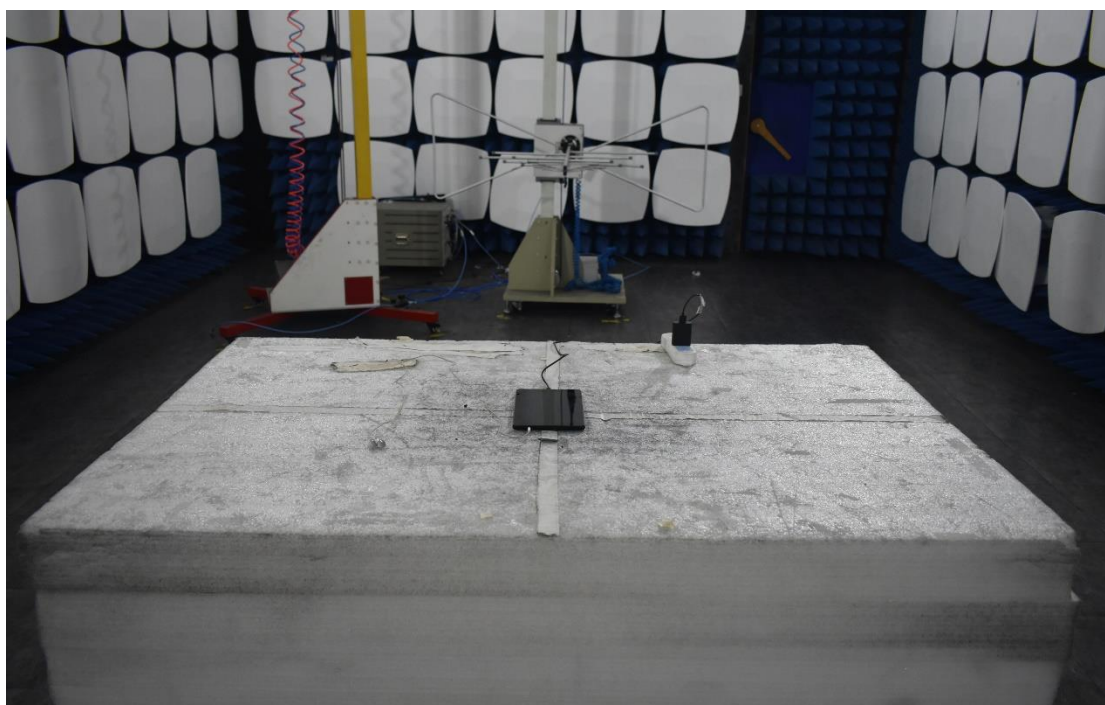

FCC ID:XMK-MMXTRNB006

Test Setup Photos

1. RF measurement setup

(WCDMA&LTE)

2. Radiated Spurious Emission(30MHz-1GHz)

### 3. Radiated Spurious Emission(above 1GHz)