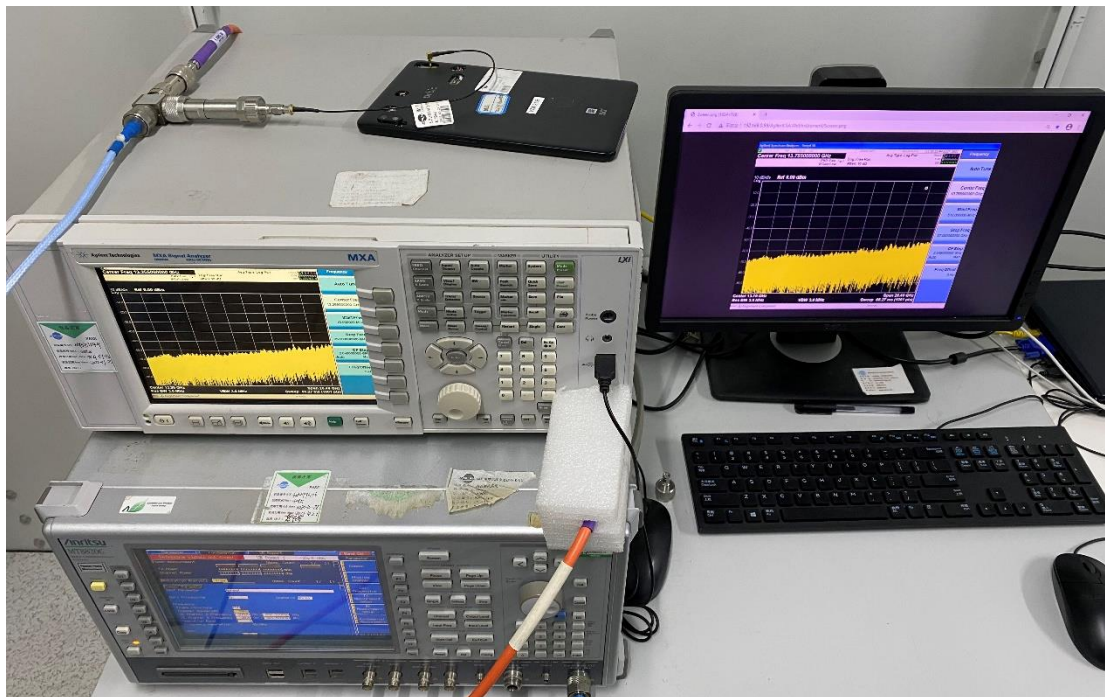

FCC ID:XMK-MMXTRNB006

Test Setup Photos

1. RF measurement setup

(WCDMA&LTE)

2. Radiated Spurious Emission(30MHz-1GHz)

### 3. Radiated Spurious Emission(above 1GHz)