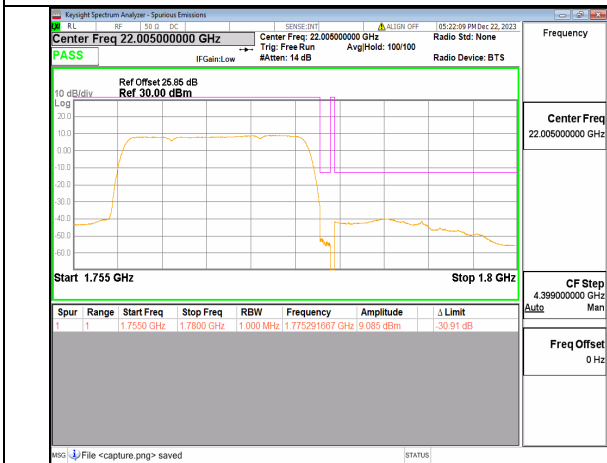

n66 20M DFT-s-OFDM QPSK Outer_Full Low

n66 20M DFT-s-OFDM BPSK Outer_Full High