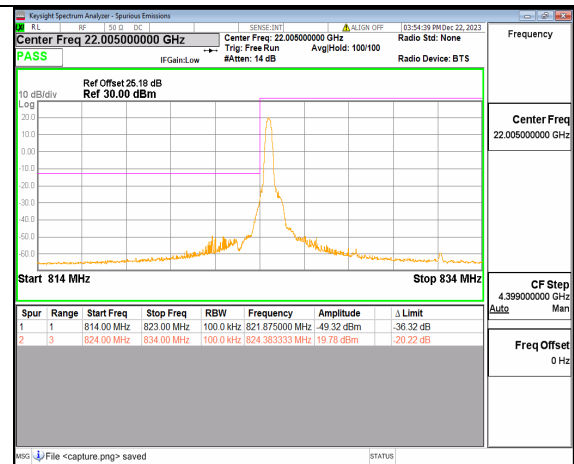

n5 10M DFT-s-OFDM BPSK Edge_1RB_Left Low

n5 10M DFT-s-OFDM QPSK Edge_1RB_Left Low