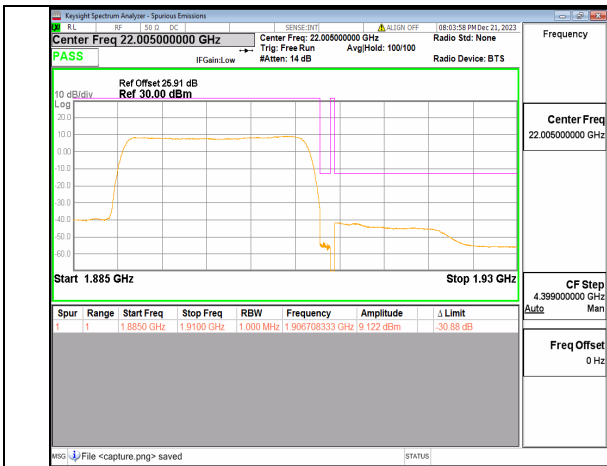

n2 20M DFT-s-OFDM BPSK Outer_Full Low

n2 20M DFT-s-OFDM BPSK Edge_1RB_Left Low

n2 20M DFT-s-OFDM QPSK Outer_Full Low

n2 20M DFT-s-OFDM QPSK Edge_1RB_Left Low

n2 20M DFT-s-OFDM BPSK Outer_Full High

n2 20M DFT-s-OFDM BPSK Edge_1RB_Right High