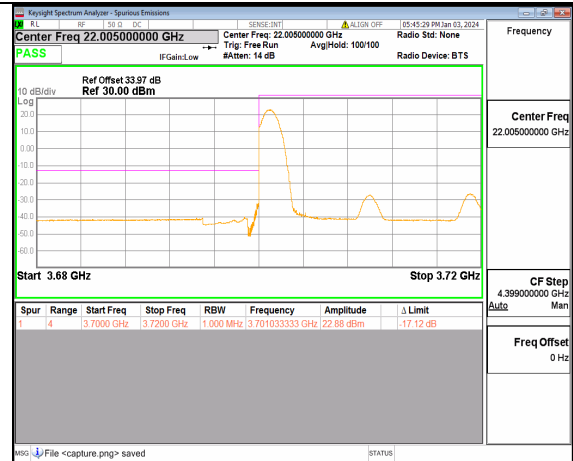

n77(3450-3550MHz) 100M DFT-s-OFDM QPSK Edge_1RB_Right High

n77(3700-3980MHz) 20M DFT-s-OFDM BPSK Edge_1RB_Left Low