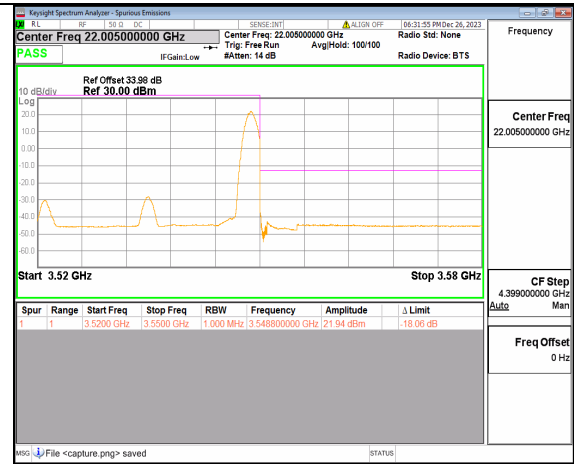

n77(3450-3550MHz) 30M DFT-s-OFDM QPSK Edge_1RB_Left Low

n77(3450-3550MHz) 30M DFT-s-OFDM BPSK Outer_Full High

n77(3450-3550MHz) 30M DFT-s-OFDM BPSK Edge_1RB_Right High

n77(3450-3550MHz) 30M DFT-s-OFDM QPSK Outer_Full High