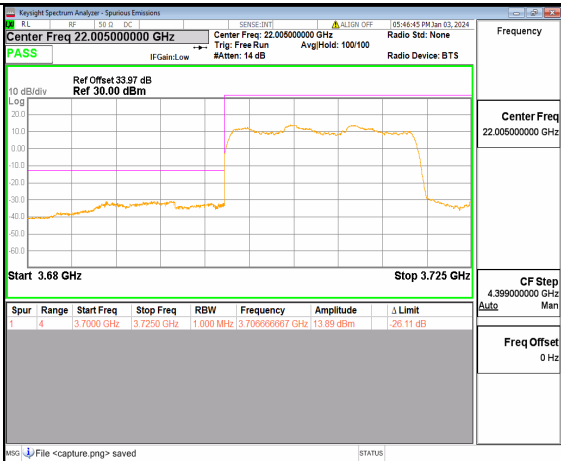

n77(3700-3980MHz) 20M DFT-s-OFDM BPSK Outer_Full Low

n77(3700-3980MHz) 20M DFT-s-OFDM QPSK Outer_Full Low