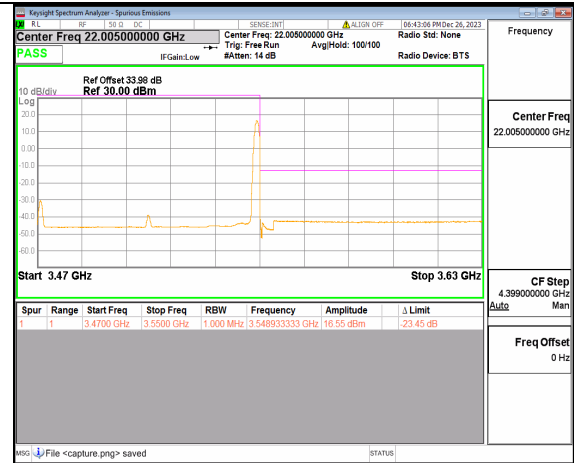

n77(3450-3550MHz) 80M DFT-s-OFDM QPSK
Edge_1RB_Left Low

n77(3450-3550MHz) 80M DFT-s-OFDM BPSK Edge_1RB_Right High