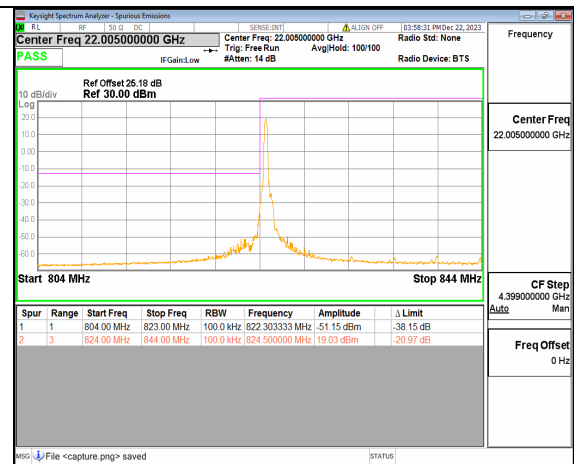

n5 15M DFT-s-OFDM QPSK Outer_Full High

n5 15M DFT-s-OFDM QPSK Edge_1RB_Right High

n5 20M DFT-s-OFDM BPSK Outer_Full Low

n5 20M DFT-s-OFDM BPSK Edge_1RB_Left Low

n5 20M DFT-s-OFDM QPSK Outer_Full Low

n5 20M DFT-s-OFDM QPSK Edge_1RB_Left Low