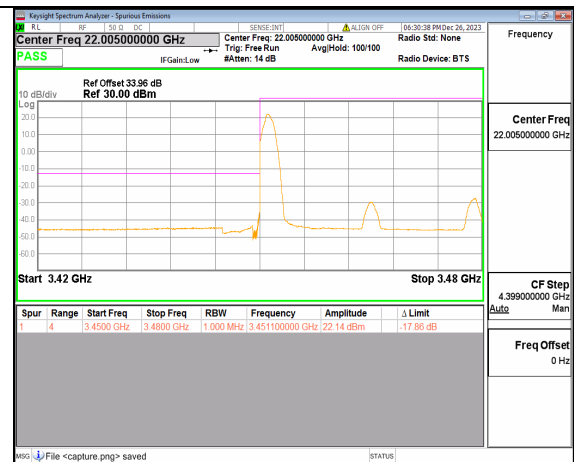

n77(3450-3550MHz) 20M DFT-s-OFDM QPSK Edge_1RB_Right High

n77(3450-3550MHz) 30M DFT-s-OFDM BPSK Outer_Full Low

n77(3450-3550MHz) 30M DFT-s-OFDM BPSK Edge_1RB_Left Low

n77(3450-3550MHz) 30M DFT-s-OFDM QPSK Outer_Full Low