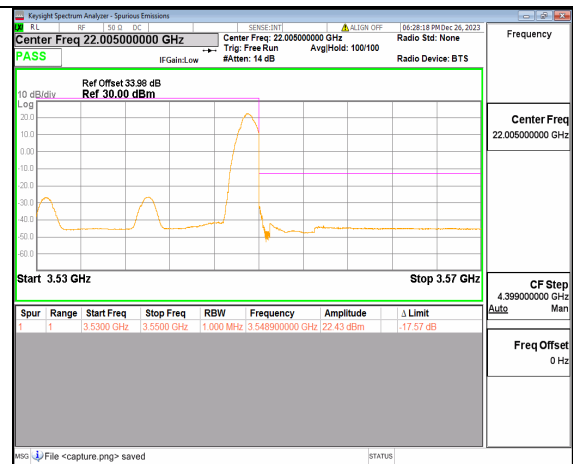

n77(3450-3550MHz) 20M DFT-s-OFDM QPSK Edge_1RB_Left Low

n77(3450-3550MHz) 20M DFT-s-OFDM BPSK Edge_1RB_Right High