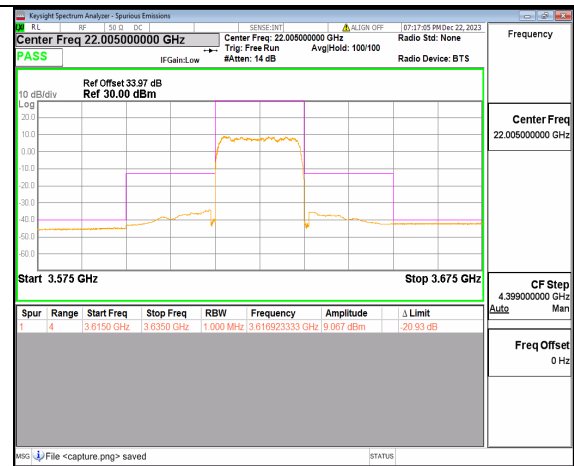

n48 20M DFT-s-OFDM QPSK Outer_Full Low

n48 20M DFT-s-OFDM QPSK Outer_Full Mid