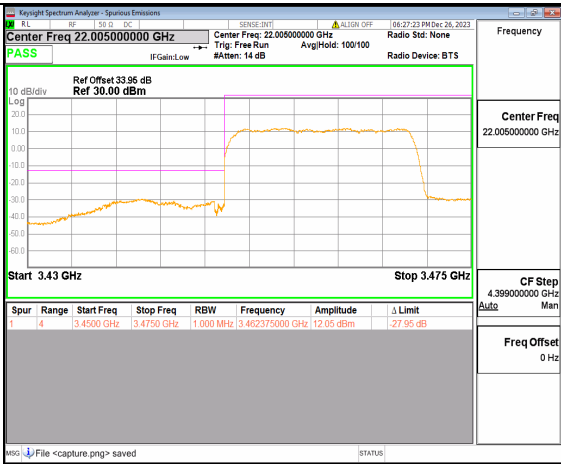

n66 20M DFT-s-OFDM QPSK Outer_Full High

n66 20M DFT-s-OFDM QPSK Edge_1RB_Right High

n77(3450-3550MHz) 20M DFT-s-OFDM BPSK Outer_Full Low

n77(3450-3550MHz) 20M DFT-s-OFDM BPSK Edge_1RB_Left Low

n77(3450-3550MHz) 20M DFT-s-OFDM QPSK Outer_Full Low