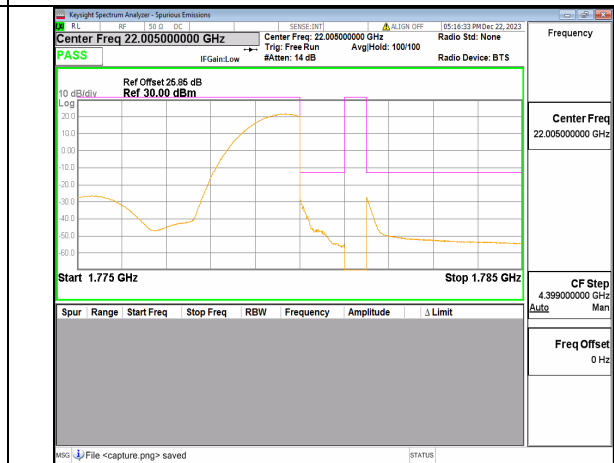

n66 5M DFT-s-OFDM QPSK Edge_1RB_Left Low

n66 5M DFT-s-OFDM BPSK Edge_1RB_Right High