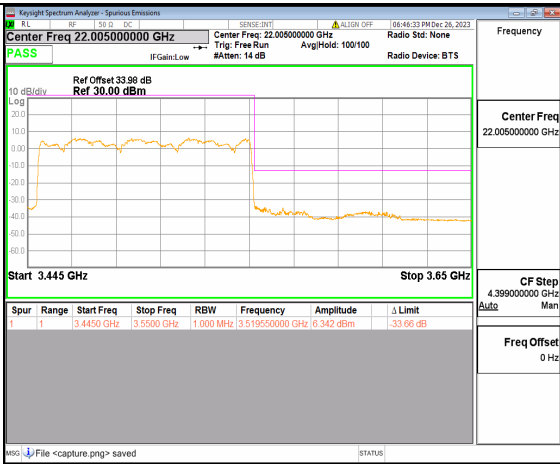

n77(3450-3550MHz) 100M DFT-s-OFDM QPSK Outer_Full Low

n77(3450-3550MHz) 100M DFT-s-OFDM BPSK Outer_Full High