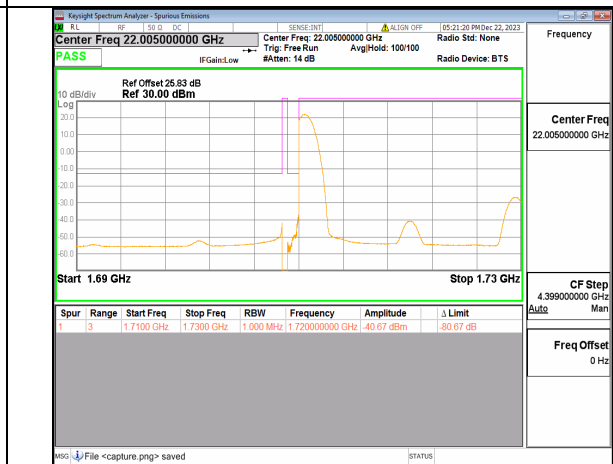

n66 15M DFT-s-OFDM BPSK Outer_Full High

n66 15M DFT-s-OFDM BPSK Edge_1RB_Right High

n66 15M DFT-s-OFDM QPSK Outer_Full High

n66 15M DFT-s-OFDM QPSK Edge_1RB_Right High

n66 20M DFT-s-OFDM BPSK Outer_Full Low