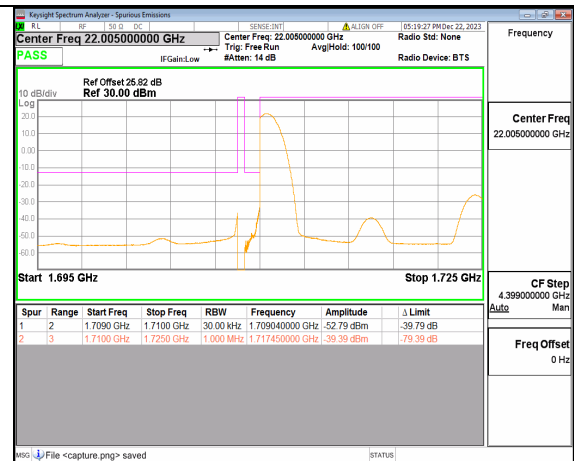

n66 10M DFT-s-OFDM QPSK Edge_1RB_Right High

n66 15M DFT-s-OFDM BPSK Edge_1RB_Left Low