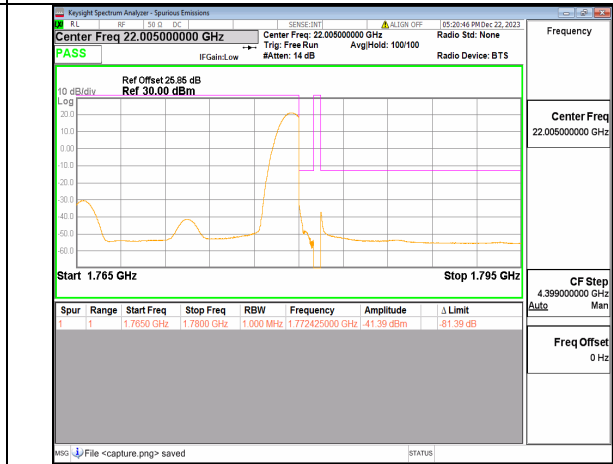

n66 15M DFT-s-OFDM BPSK Edge_1RB_Right High

n66 15M DFT-s-OFDM QPSK Edge_1RB_Right High