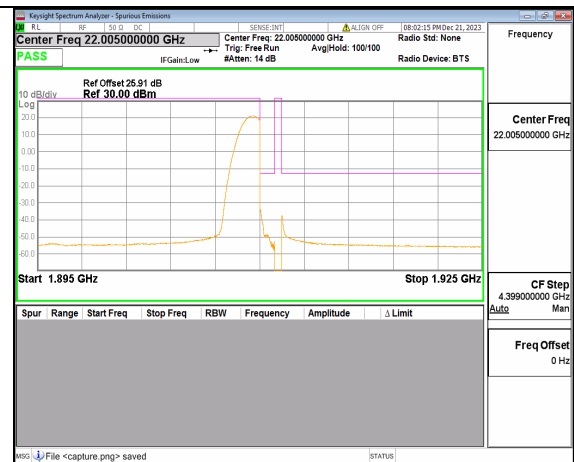

n2 15M DFT-s-OFDM QPSK Outer_Full Low

n2 15M DFT-s-OFDM QPSK Edge_1RB_Left Low

n2 15M DFT-s-OFDM BPSK Outer_Full High

n2 15M DFT-s-OFDM BPSK Edge_1RB_Right High

n2 15M DFT-s-OFDM QPSK Outer_Full High

n2 15M DFT-s-OFDM QPSK Edge_1RB_Right High