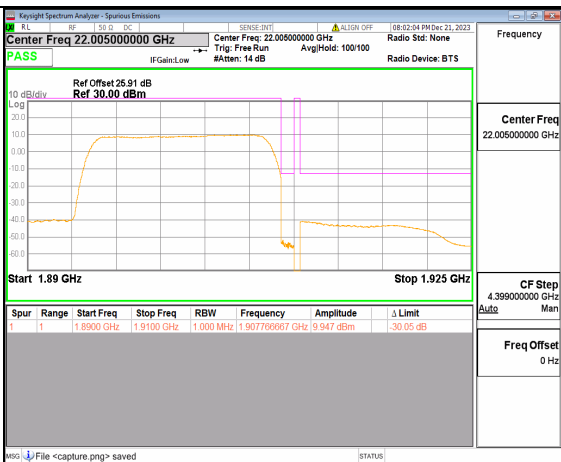

n2 15M DFT-s-OFDM QPSK Outer_Full Low

n2 15M DFT-s-OFDM QPSK Edge_1RB_Left Low

n2 15M DFT-s-OFDM BPSK Outer_Full High

n2 15M DFT-s-OFDM BPSK Edge_1RB_Right High

n2 15M DFT-s-OFDM QPSK Outer_Full High

n2 15M DFT-s-OFDM QPSK Edge_1RB_Right High