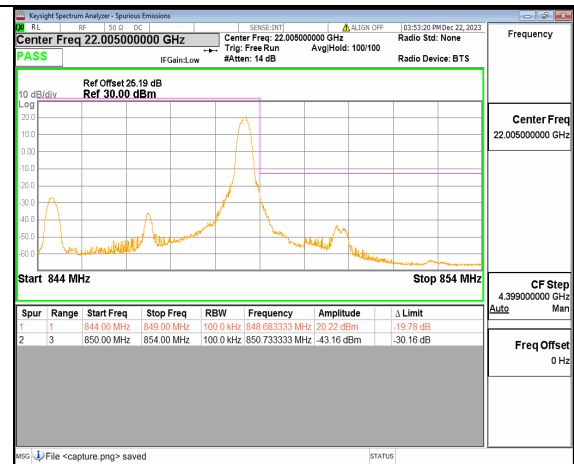

n5 5M DFT-s-OFDM QPSK Edge_1RB_Left Low

n5 5M DFT-s-OFDM BPSK Edge_1RB_Right High