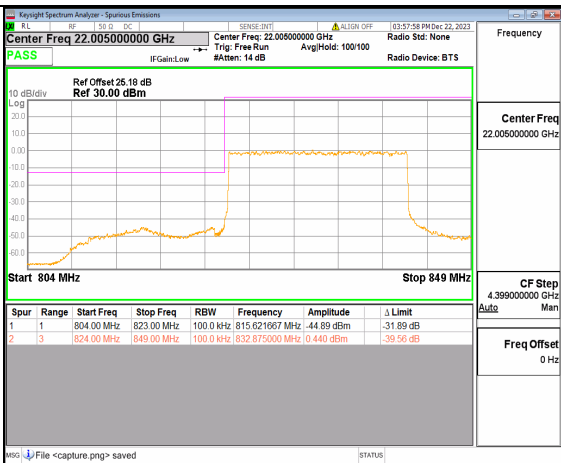

n5 15M DFT-s-OFDM QPSK Outer_Full High

n5 20M DFT-s-OFDM BPSK Outer_Full Low