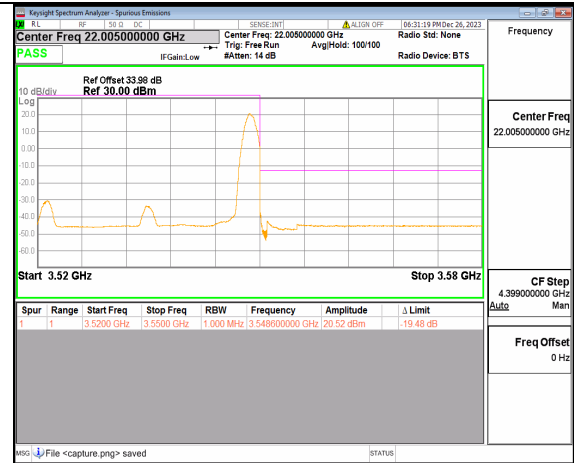

n77(3450-3550MHz) 30M DFT-s-OFDM QPSK Edge_1RB_Left Low

n77(3450-3550MHz) 30M DFT-s-OFDM BPSK Edge_1RB_Right High