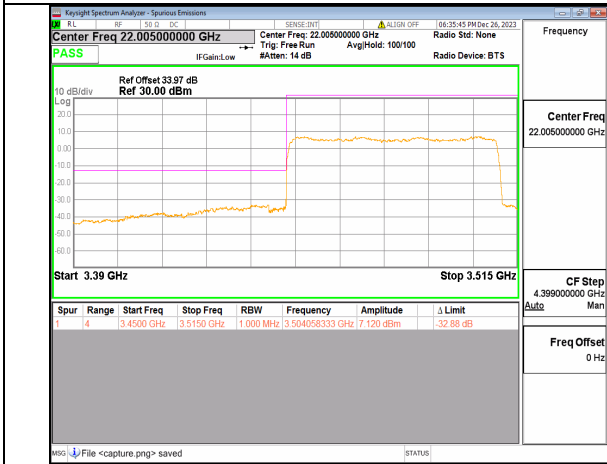

n77(3450-3550MHz) 60M DFT-s-OFDM BPSK Outer_Full Low

n77(3450-3550MHz) 60M DFT-s-OFDM QPSK Outer_Full Low