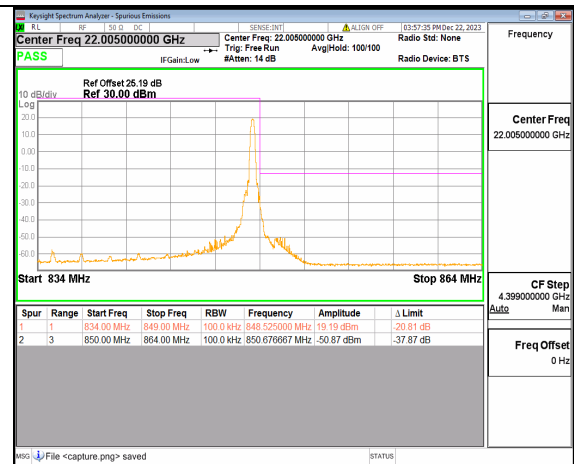

n5 15M DFT-s-OFDM BPSK Edge_1RB_Right High

n5 15M DFT-s-OFDM QPSK Edge_1RB_Right High