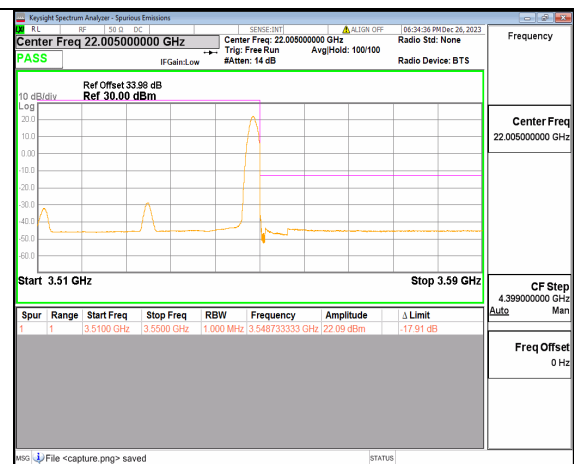

n77(3450-3550MHz) 40M DFT-s-OFDM QPSK
Edge_1RB_Left Low

n77(3450-3550MHz) 40M DFT-s-OFDM BPSK
Outer_Full High

n77(3450-3550MHz) 40M DFT-s-OFDM BPSK
Edge_1RB_Right High

n77(3450-3550MHz) 40M DFT-s-OFDM QPSK
Outer_Full High