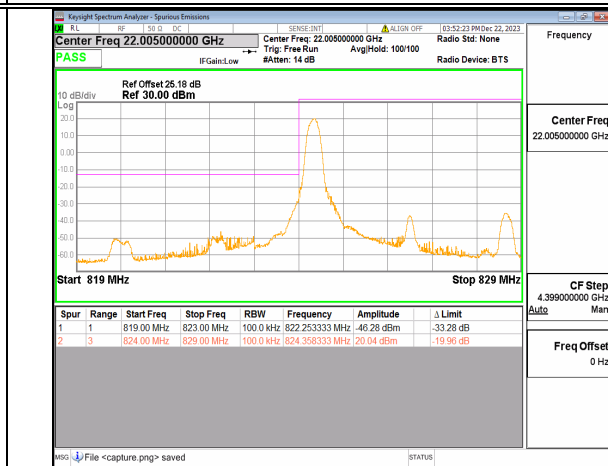

n2 20M DFT-s-OFDM QPSK Edge_1RB_Right High

n5 5M DFT-s-OFDM BPSK Edge_1RB_Left Low