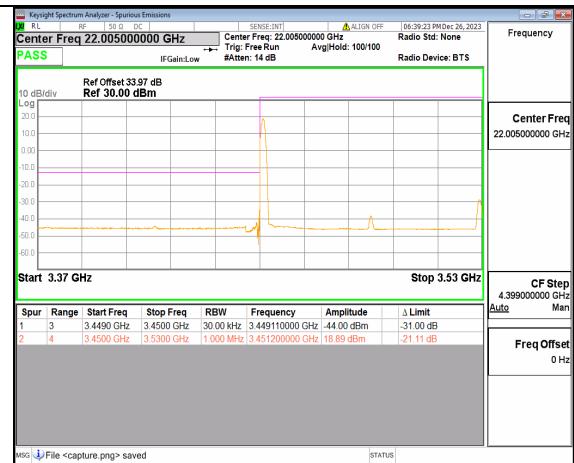

n77(3450-3550MHz) 60M DFT-s-OFDM QPSK
Edge_1RB_Right High

n77(3450-3550MHz) 80M DFT-s-OFDM BPSK
Edge_1RB_Left Low