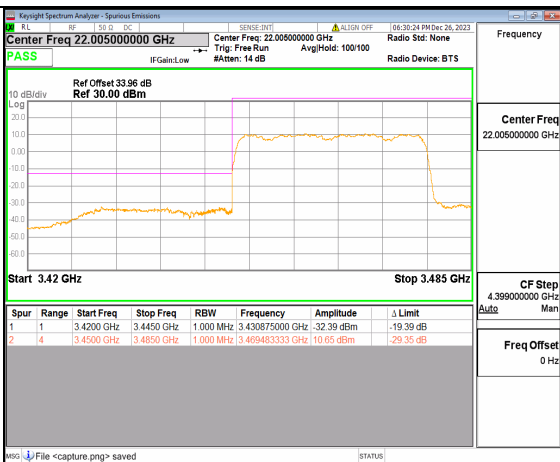

n77(3450-3550MHz) 30M DFT-s-OFDM BPSK Outer_Full Low

n77(3450-3550MHz) 30M DFT-s-OFDM QPSK Outer_Full Low