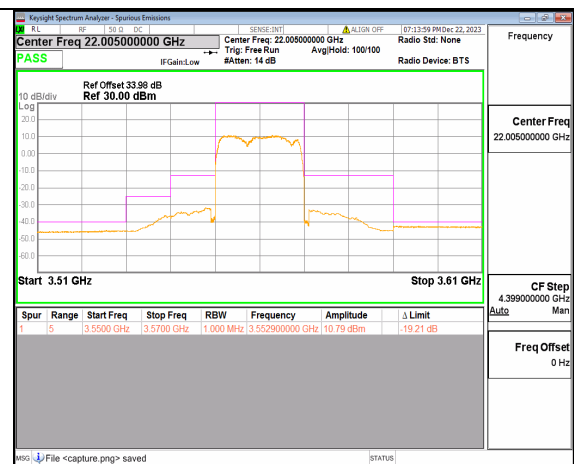

n5 20M DFT-s-OFDM BPSK Outer_Full High

n5 20M DFT-s-OFDM BPSK Edge_1RB_Right High

n5 20M DFT-s-OFDM QPSK Outer_Full High

n5 20M DFT-s-OFDM QPSK Edge_1RB_Right High

n48 20M DFT-s-OFDM BPSK Outer_Full Low

n48 20M DFT-s-OFDM QPSK Outer_Full Low