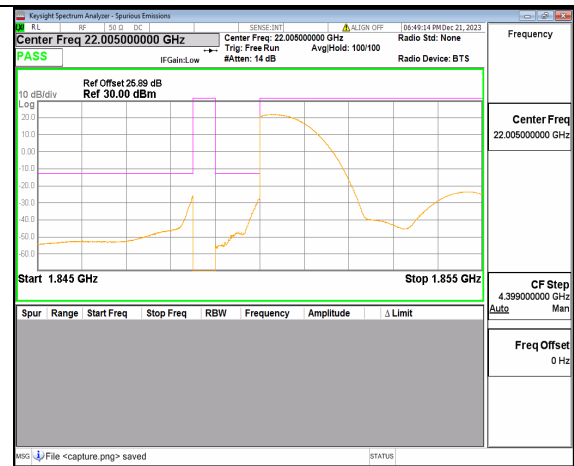

n2 5M DFT-s-OFDM BPSK Outer_Full Low

n2 5M DFT-s-OFDM BPSK Edge_1RB_Left Low

n2 5M DFT-s-OFDM QPSK Outer_Full Low

n2 5M DFT-s-OFDM QPSK Edge_1RB_Left Low

n2 5M DFT-s-OFDM BPSK Outer_Full High

n2 5M DFT-s-OFDM BPSK Edge_1RB_Right High