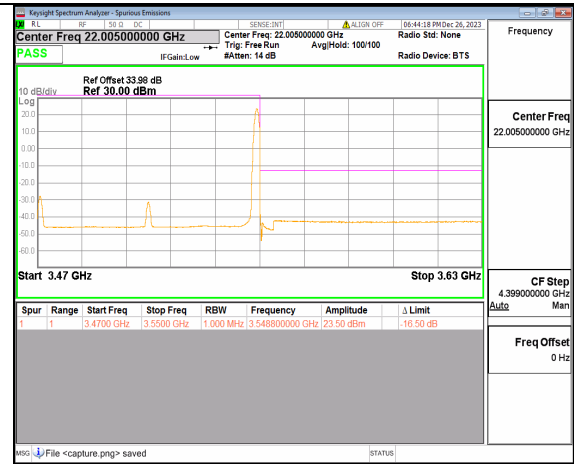

n77(3450-3550MHz) 80M DFT-s-OFDM QPSK
Edge_1RB_Left Low

n77(3450-3550MHz) 80M DFT-s-OFDM BPSK Outer_Full High

n77(3450-3550MHz) 80M DFT-s-OFDM BPSK Edge_1RB_Right High

n77(3450-3550MHz) 80M DFT-s-OFDM QPSK Outer_Full High