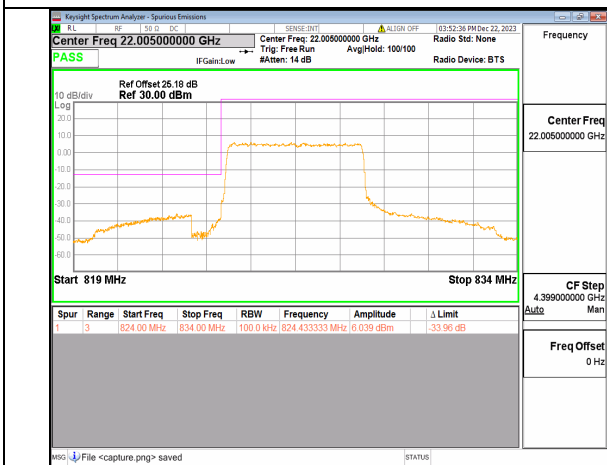

n2 20M DFT-s-OFDM QPSK Outer_Full High

n2 20M DFT-s-OFDM QPSK Edge_1RB_Right High

n5 5M DFT-s-OFDM BPSK Outer_Full Low

n5 5M DFT-s-OFDM BPSK Edge_1RB_Left Low

n5 5M DFT-s-OFDM QPSK Outer_Full Low

n5 5M DFT-s-OFDM QPSK Edge_1RB_Left Low