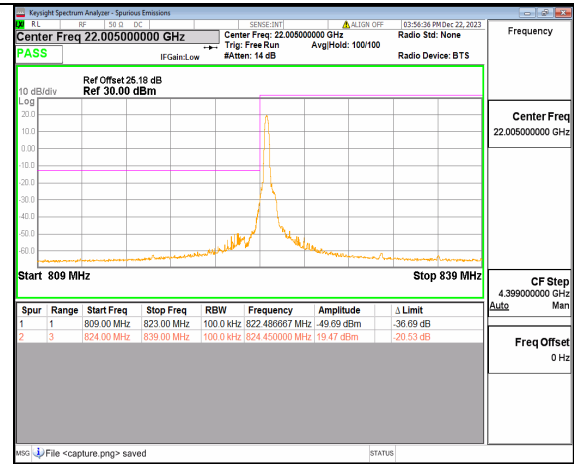

n5 15M DFT-s-OFDM BPSK Edge_1RB_Left Low

n5 15M DFT-s-OFDM QPSK Edge_1RB_Left Low