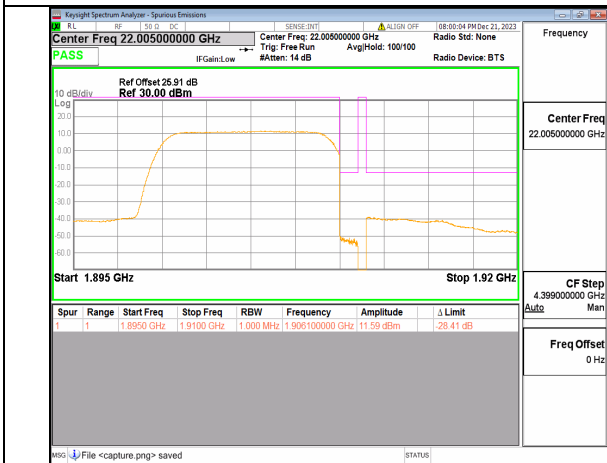

n2 10M DFT-s-OFDM BPSK Outer_Full High

n2 10M DFT-s-OFDM QPSK Outer_Full High