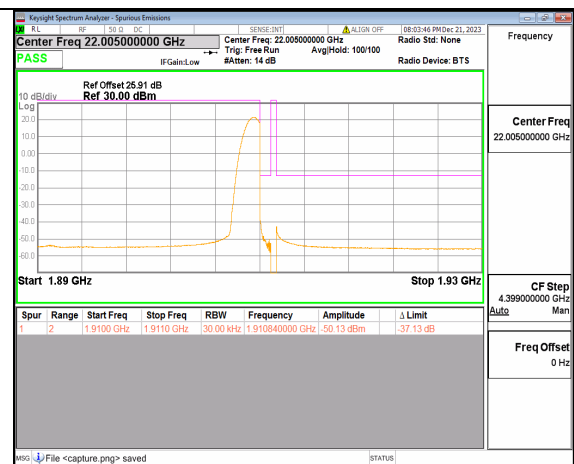

n2 20M DFT-s-OFDM BPSK Outer_Full Low

n2 20M DFT-s-OFDM BPSK Edge_1RB_Left Low

n2 20M DFT-s-OFDM QPSK Outer_Full Low

n2 20M DFT-s-OFDM QPSK Edge_1RB_Left Low

n2 20M DFT-s-OFDM BPSK Outer_Full High

n2 20M DFT-s-OFDM BPSK Edge_1RB_Right High