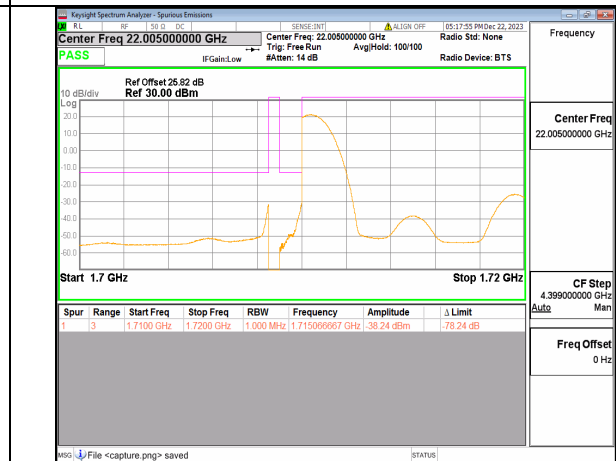

n66 10M DFT-s-OFDM BPSK Edge_1RB_Left Low

n66 10M DFT-s-OFDM QPSK Edge_1RB_Left Low