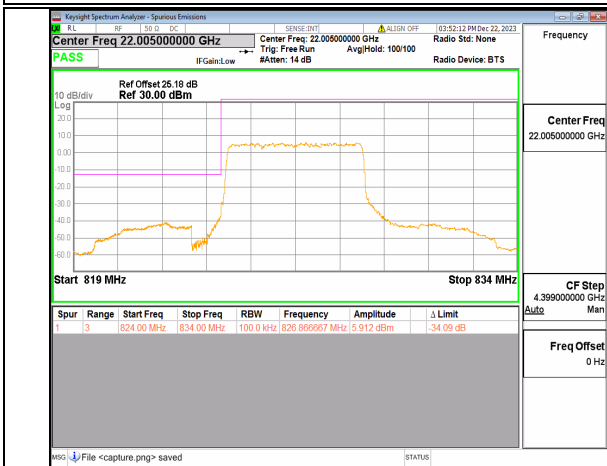

n2 20M DFT-s-OFDM QPSK Outer_Full High

n5 5M DFT-s-OFDM BPSK Outer_Full Low