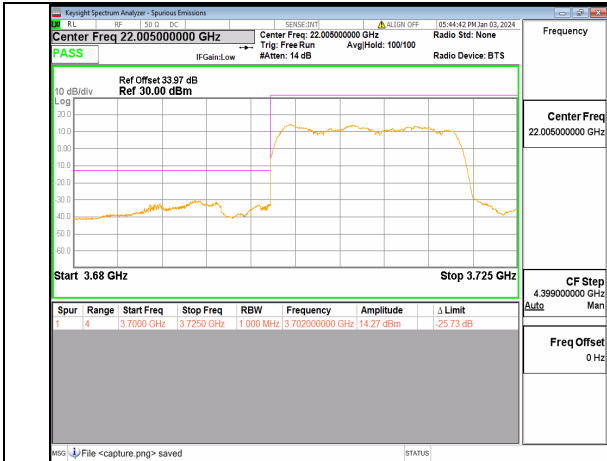

n77(3700-3980MHz) 20M DFT-s-OFDM BPSK Outer_Full Low