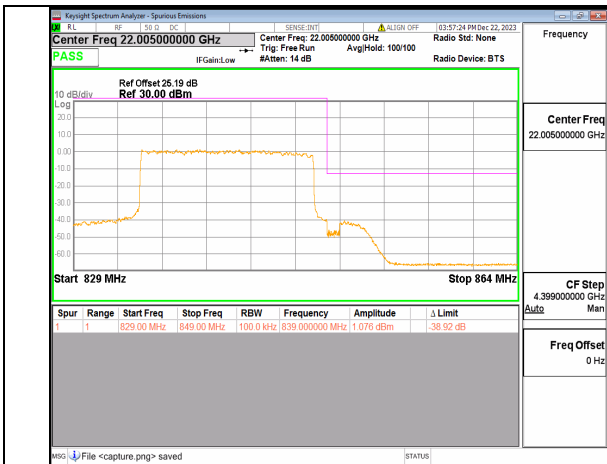

n5 15M DFT-s-OFDM BPSK Outer_Full Low

n5 15M DFT-s-OFDM BPSK Edge_1RB_Left Low

n5 15M DFT-s-OFDM QPSK Outer_Full Low

n5 15M DFT-s-OFDM QPSK Edge_1RB_Left Low

n5 15M DFT-s-OFDM BPSK Outer_Full High

n5 15M DFT-s-OFDM BPSK Edge_1RB_Right High