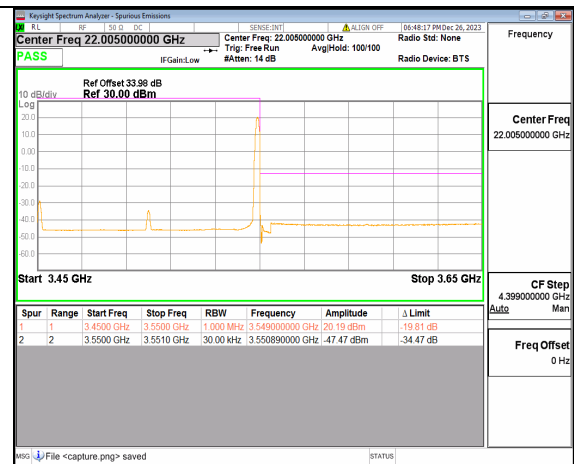

n77(3450-3550MHz) 100M DFT-s-OFDM QPSK Edge_1RB_Left Low

n77(3450-3550MHz) 100M DFT-s-OFDM BPSK Outer_Full High

n77(3450-3550MHz) 100M DFT-s-OFDM BPSK Edge_1RB_Right High

n77(3450-3550MHz) 100M DFT-s-OFDM QPSK Outer_Full High