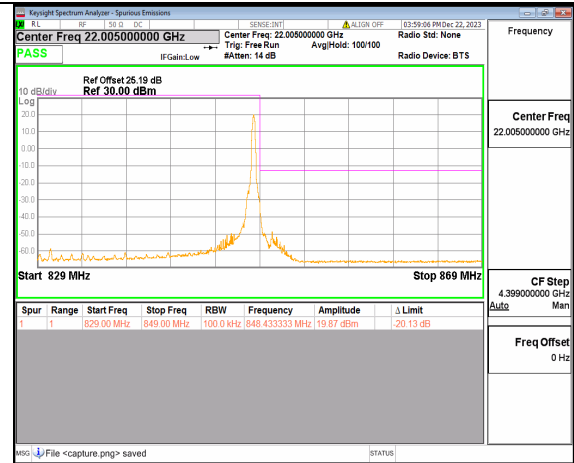

n5 20M DFT-s-OFDM QPSK Edge_1RB_Left Low

n5 20M DFT-s-OFDM BPSK Edge_1RB_Right High