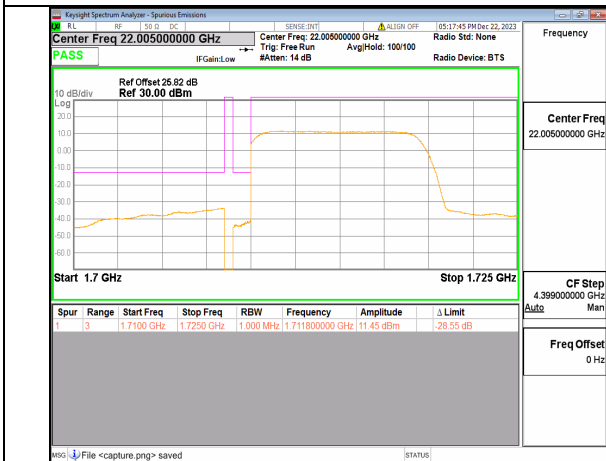

n66 10M DFT-s-OFDM BPSK Outer_Full Low

n66 10M DFT-s-OFDM QPSK Outer_Full Low