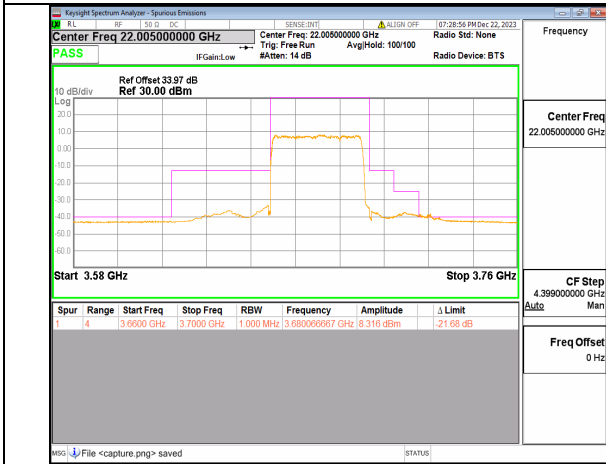

n48 40M DFT-s-OFDM BPSK Outer_Full Mid

n48 40M DFT-s-OFDM BPSK Outer_Full High