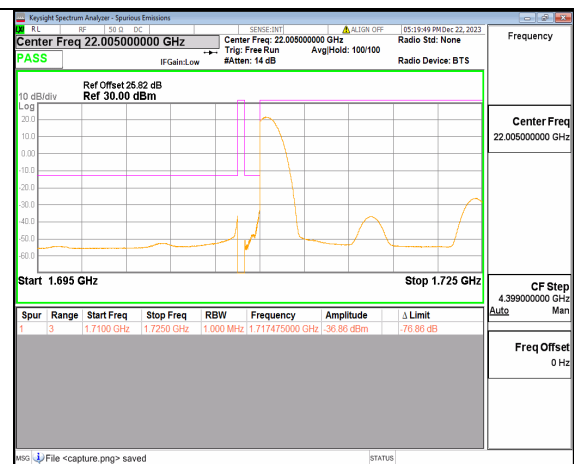

n66 10M DFT-s-OFDM QPSK Outer_Full High

n66 10M DFT-s-OFDM QPSK Edge_1RB_Right High

n66 15M DFT-s-OFDM BPSK Outer_Full Low

n66 15M DFT-s-OFDM BPSK Edge_1RB_Left Low

n66 15M DFT-s-OFDM QPSK Outer_Full Low

n66 15M DFT-s-OFDM QPSK Edge_1RB_Left Low