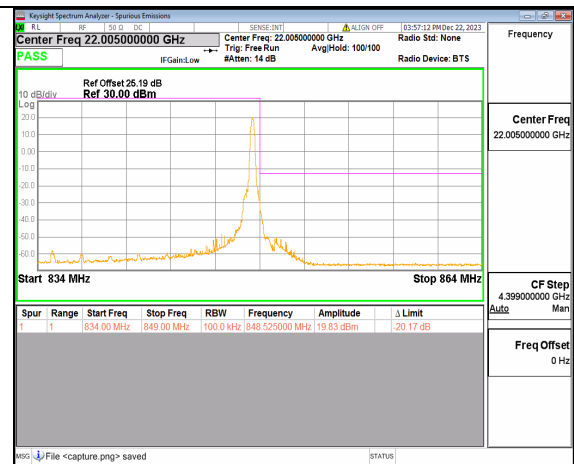

n5 15M DFT-s-OFDM BPSK Outer_Full Low

n5 15M DFT-s-OFDM BPSK Edge_1RB_Left Low

n5 15M DFT-s-OFDM QPSK Outer_Full Low

n5 15M DFT-s-OFDM QPSK Edge_1RB_Left Low

n5 15M DFT-s-OFDM BPSK Outer_Full High

n5 15M DFT-s-OFDM BPSK Edge_1RB_Right High