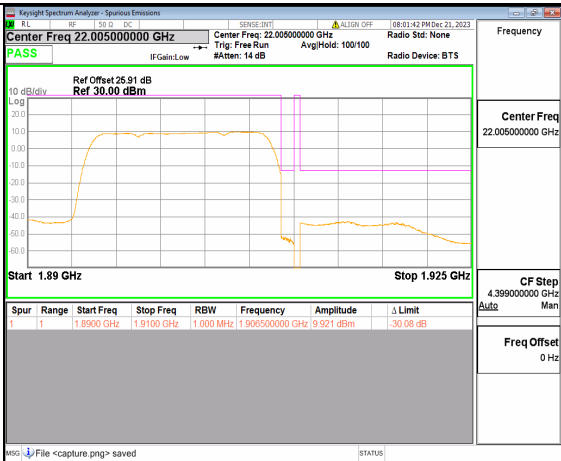

n2 15M DFT-s-OFDM QPSK Outer_Full Low

n2 15M DFT-s-OFDM BPSK Outer_Full High