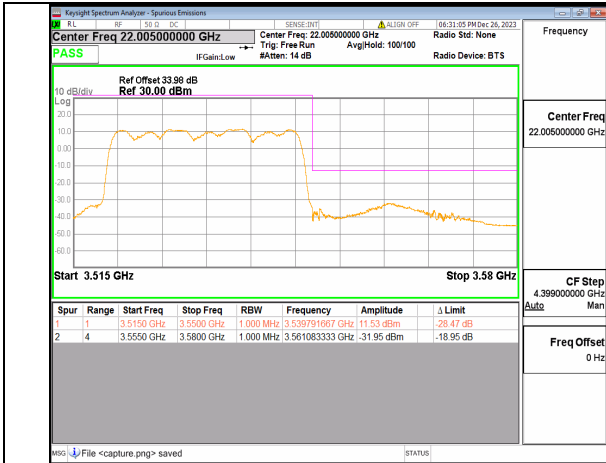

n77(3450-3550MHz) 30M DFT-s-OFDM QPSK Outer_Full Low

n77(3450-3550MHz) 30M DFT-s-OFDM BPSK Outer_Full High