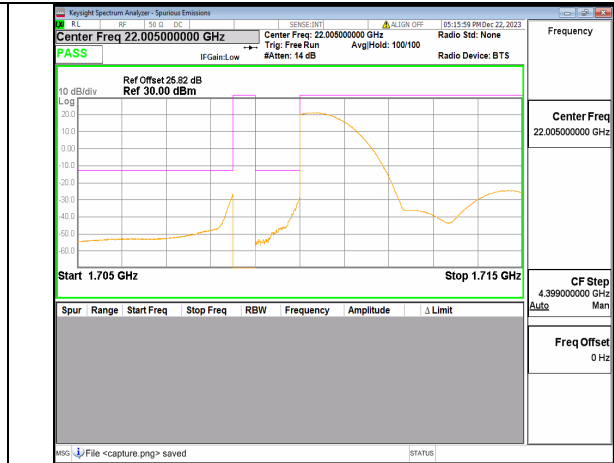

n66 5M DFT-s-OFDM BPSK Edge_1RB_Left Low

n66 5M DFT-s-OFDM QPSK Edge_1RB_Left Low