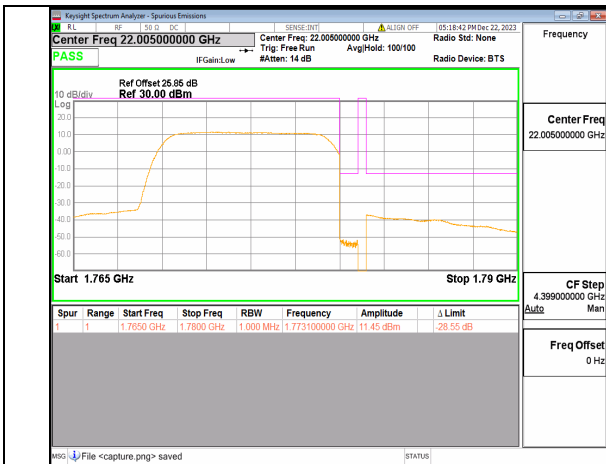

n66 10M DFT-s-OFDM BPSK Outer_Full Low

n66 10M DFT-s-OFDM BPSK Edge_1RB_Left Low

n66 10M DFT-s-OFDM QPSK Outer_Full Low

n66 10M DFT-s-OFDM QPSK Edge_1RB_Left Low

n66 10M DFT-s-OFDM BPSK Outer_Full High

n66 10M DFT-s-OFDM BPSK Edge_1RB_Right High