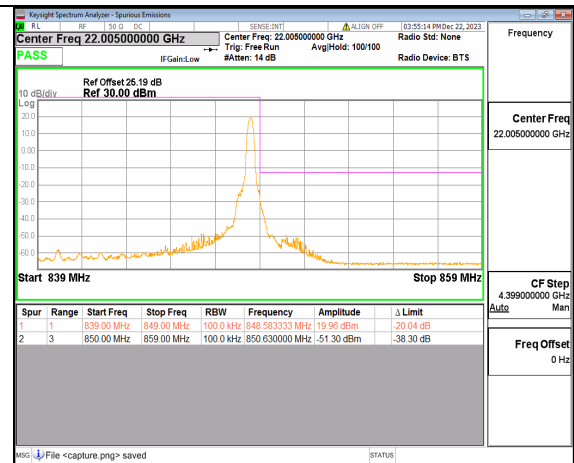

n5 10M DFT-s-OFDM QPSK Edge_1RB_Left Low

n5 10M DFT-s-OFDM BPSK Edge_1RB_Right High