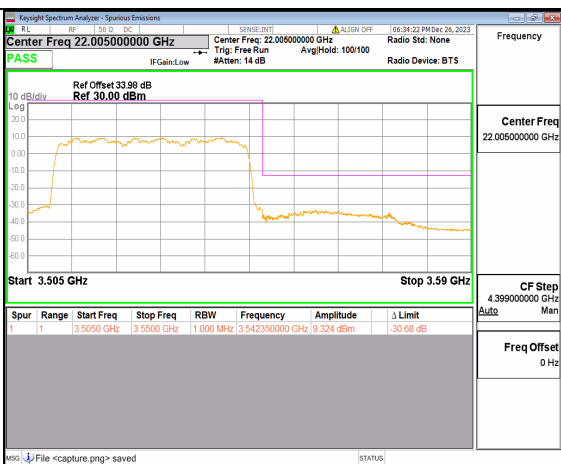

n77(3450-3550MHz) 40M DFT-s-OFDM BPSK
Outer_Full High

n77(3450-3550MHz) 40M DFT-s-OFDM QPSK
Outer_Full High