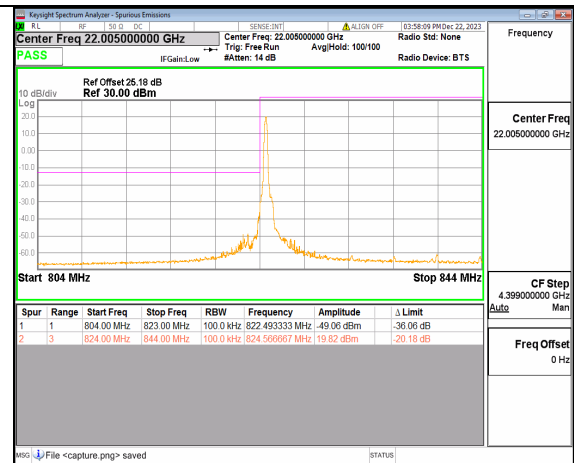

n5 15M DFT-s-OFDM QPSK Edge_1RB_Right High

n5 20M DFT-s-OFDM BPSK Edge_1RB_Left Low