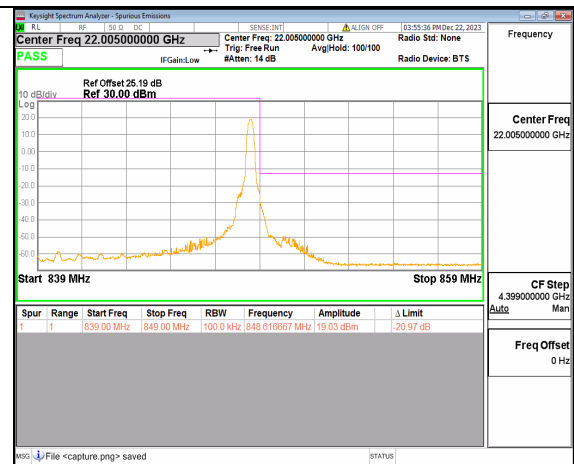

n5 10M DFT-s-OFDM QPSK Outer_Full Low

n5 10M DFT-s-OFDM QPSK Edge_1RB_Left Low

n5 10M DFT-s-OFDM BPSK Outer_Full High

n5 10M DFT-s-OFDM BPSK Edge_1RB_Right High

n5 10M DFT-s-OFDM QPSK Outer_Full High

n5 10M DFT-s-OFDM QPSK Edge_1RB_Right High