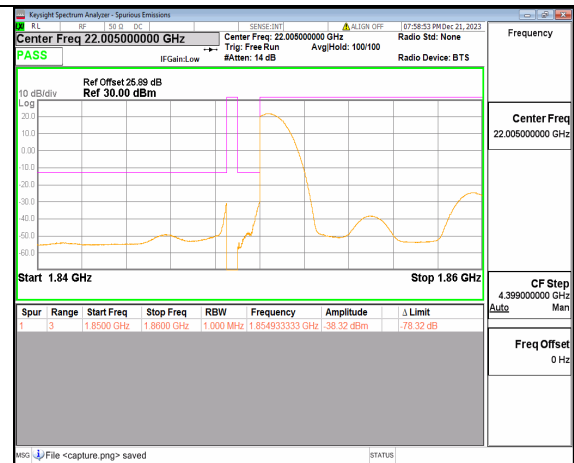

n2 5M DFT-s-OFDM QPSK Edge_1RB_Right High

n2 10M DFT-s-OFDM BPSK Edge_1RB_Left Low