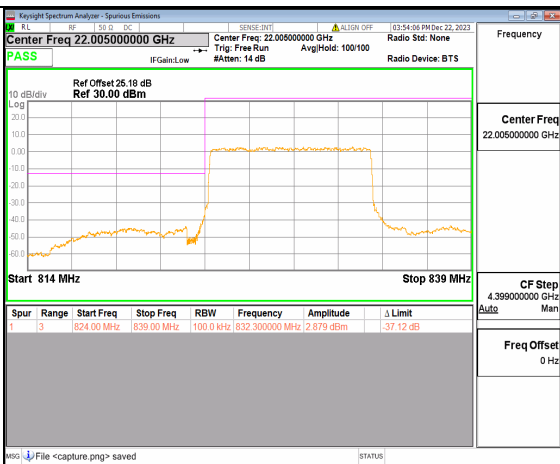

n5 5M DFT-s-OFDM BPSK Outer_Full High

n5 5M DFT-s-OFDM BPSK Edge_1RB_Right High

n5 5M DFT-s-OFDM QPSK Outer_Full High

n5 5M DFT-s-OFDM QPSK Edge_1RB_Right High

n5 10M DFT-s-OFDM BPSK Outer_Full Low

n5 10M DFT-s-OFDM BPSK Edge_1RB_Left Low