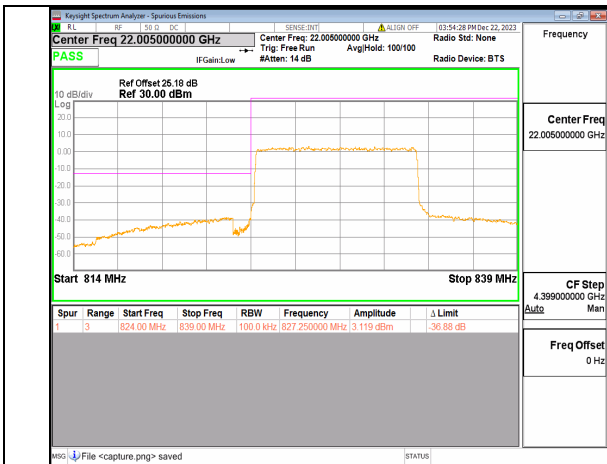

n5 5M DFT-s-OFDM BPSK Outer_Full High

n5 5M DFT-s-OFDM BPSK Edge_1RB_Right High

n5 5M DFT-s-OFDM QPSK Outer_Full High

n5 5M DFT-s-OFDM QPSK Edge_1RB_Right High

n5 10M DFT-s-OFDM BPSK Outer_Full Low

n5 10M DFT-s-OFDM BPSK Edge_1RB_Left Low