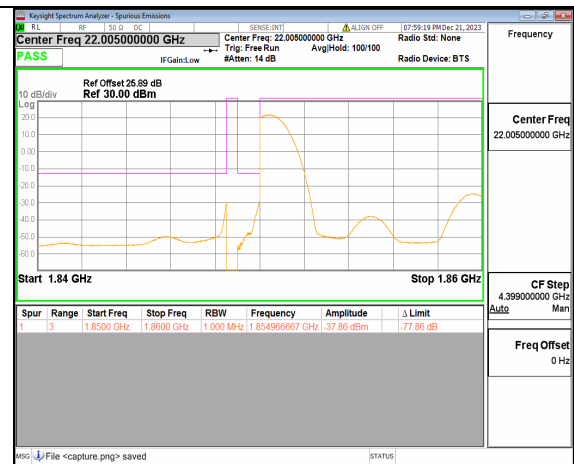

n2 5M DFT-s-OFDM QPSK Outer_Full High

n2 5M DFT-s-OFDM QPSK Edge_1RB_Right High

n2 10M DFT-s-OFDM BPSK Outer_Full Low

n2 10M DFT-s-OFDM BPSK Edge_1RB_Left Low

n2 10M DFT-s-OFDM QPSK Outer_Full Low

n2 10M DFT-s-OFDM QPSK Edge_1RB_Left Low