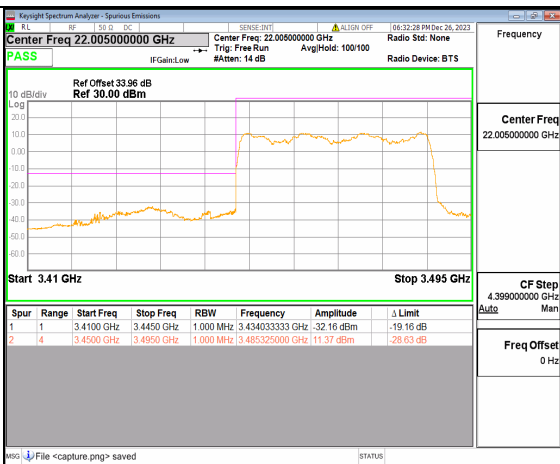

n77(3450-3550MHz) 30M DFT-s-OFDM QPSK Outer_Full High

n77(3450-3550MHz) 40M DFT-s-OFDM BPSK Outer_Full Low