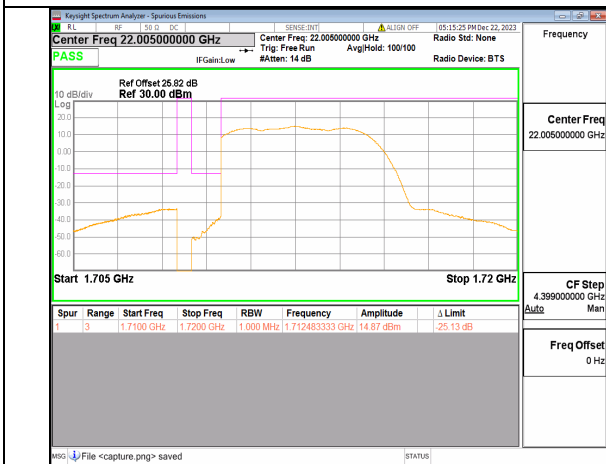

n48 40M DFT-s-OFDM BPSK Outer_Full Mid

n48 40M DFT-s-OFDM QPSK Outer_Full Mid

n48 40M DFT-s-OFDM BPSK Outer_Full High

n48 40M DFT-s-OFDM QPSK Outer_Full High

n66 5M DFT-s-OFDM BPSK Outer_Full Low

n66 5M DFT-s-OFDM BPSK Edge_1RB_Left Low