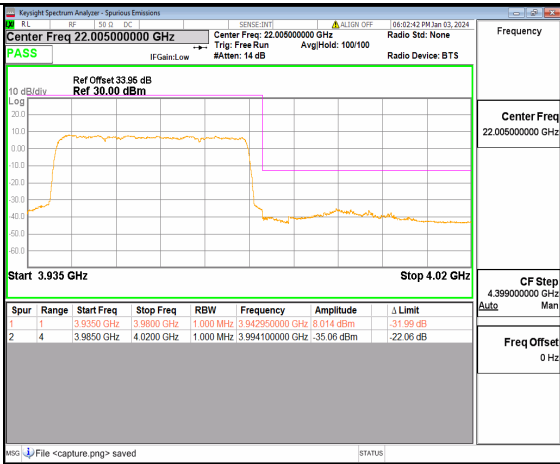

n77(3700-3980MHz) 40M DFT-s-OFDM QPSK Outer_Full Low

n77(3700-3980MHz) 40M DFT-s-OFDM BPSK Outer_Full High