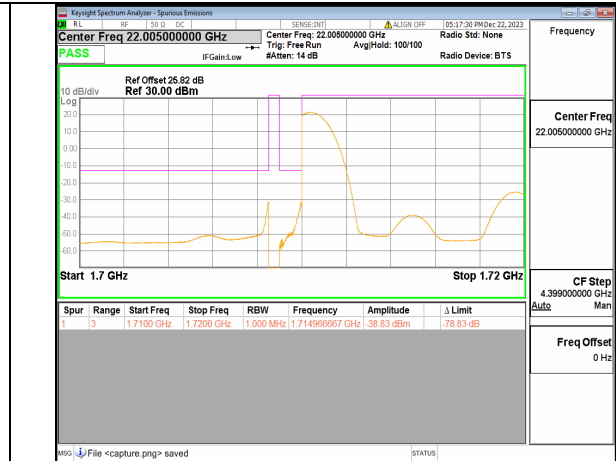

n66 5M DFT-s-OFDM QPSK Edge_1RB_Right High

n66 10M DFT-s-OFDM BPSK Edge_1RB_Left Low