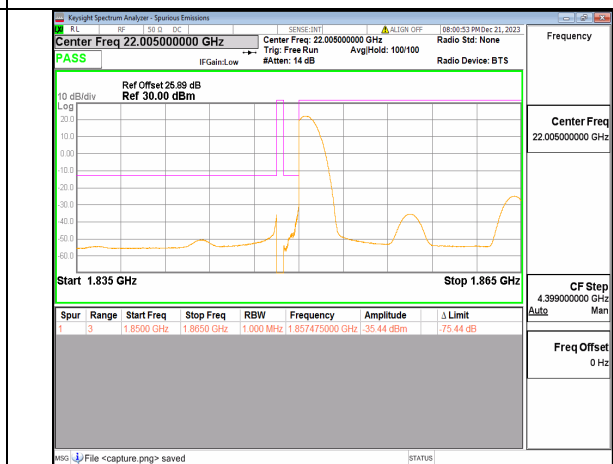

n2 10M DFT-s-OFDM BPSK Outer_Full High

n2 10M DFT-s-OFDM BPSK Edge_1RB_Right High

n2 10M DFT-s-OFDM QPSK Outer_Full High

n2 10M DFT-s-OFDM QPSK Edge_1RB_Right High

n2 15M DFT-s-OFDM BPSK Outer_Full Low

n2 15M DFT-s-OFDM BPSK Edge_1RB_Left Low