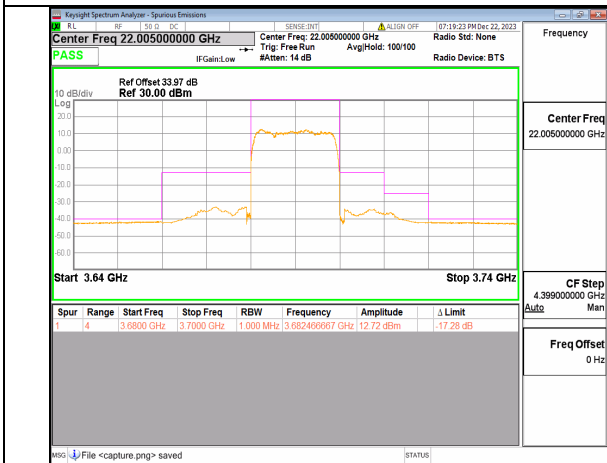

n48 20M DFT-s-OFDM BPSK Outer_Full Mid

n48 20M DFT-s-OFDM BPSK Outer_Full High