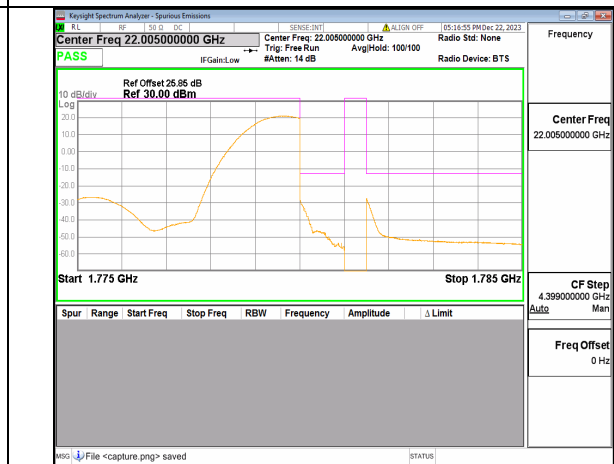

n66 5M DFT-s-OFDM QPSK Outer_Full Low

n66 5M DFT-s-OFDM QPSK Edge_1RB_Left Low

n66 5M DFT-s-OFDM BPSK Outer_Full High

n66 5M DFT-s-OFDM BPSK Edge_1RB_Right High

n66 5M DFT-s-OFDM QPSK Outer_Full High

n66 5M DFT-s-OFDM QPSK Edge_1RB_Right High