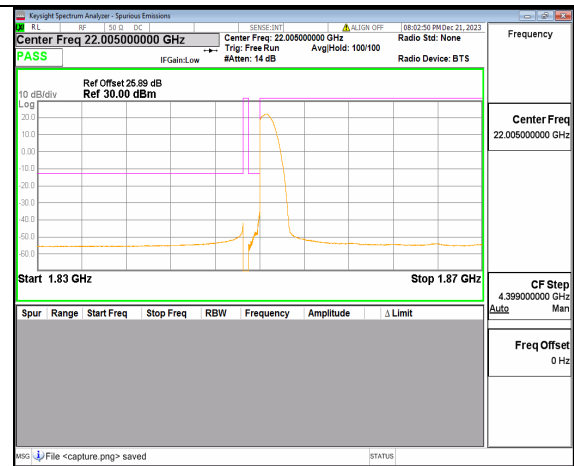

n2 15M DFT-s-OFDM QPSK Edge_1RB_Right High

n2 20M DFT-s-OFDM BPSK Edge_1RB_Left Low