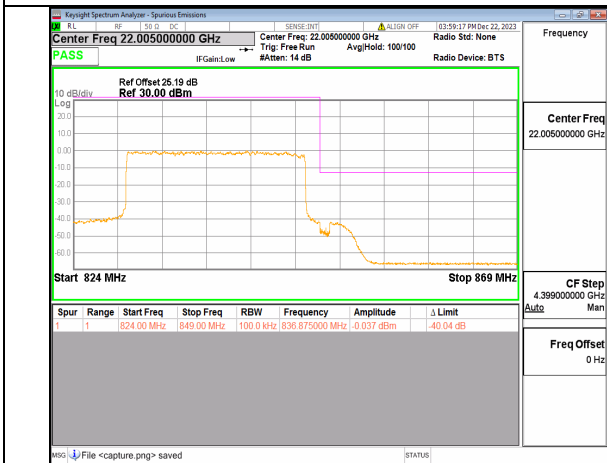

n5 20M DFT-s-OFDM BPSK Outer_Full High

n5 20M DFT-s-OFDM QPSK Outer_Full High