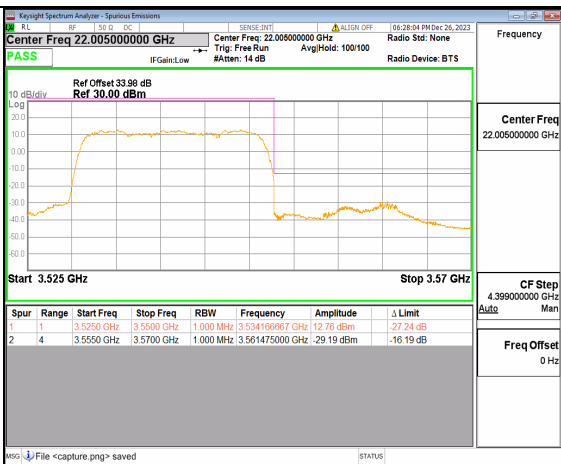

n77(3450-3550MHz) 20M DFT-s-OFDM QPSK Outer_Full Low

n77(3450-3550MHz) 20M DFT-s-OFDM BPSK Outer_Full High