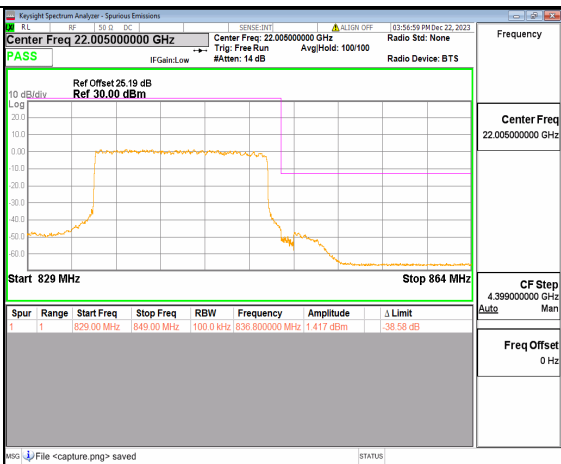

n5 15M DFT-s-OFDM BPSK Outer_Full Low

n5 15M DFT-s-OFDM BPSK Edge_1RB_Left Low

n5 15M DFT-s-OFDM QPSK Outer_Full Low

n5 15M DFT-s-OFDM QPSK Edge_1RB_Left Low

n5 15M DFT-s-OFDM BPSK Outer_Full High

n5 15M DFT-s-OFDM BPSK Edge_1RB_Right High