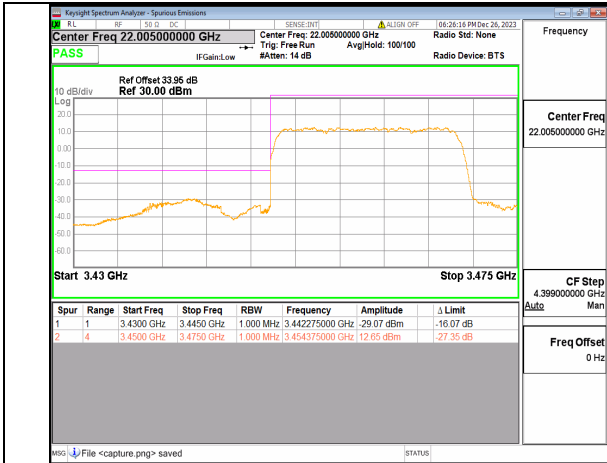

n77(3450-3550MHz) 20M DFT-s-OFDM BPSK Outer_Full Low