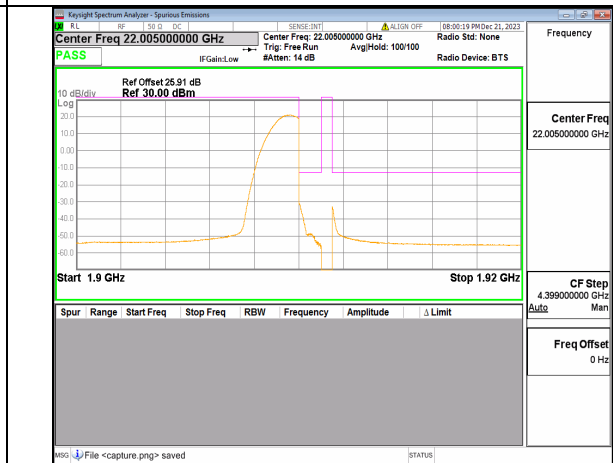

n2 10M DFT-s-OFDM BPSK Edge_1RB_Right High

n2 10M DFT-s-OFDM QPSK Edge_1RB_Right High