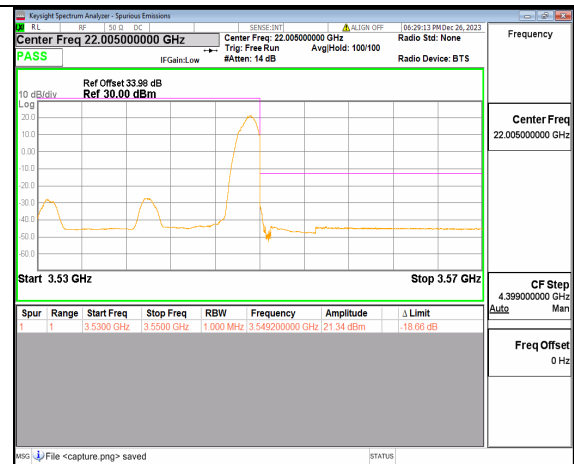

n77(3450-3550MHz) 20M DFT-s-OFDM QPSK Edge_1RB_Left Low

n77(3450-3550MHz) 20M DFT-s-OFDM BPSK Outer_Full High

n77(3450-3550MHz) 20M DFT-s-OFDM BPSK Edge_1RB_Right High

n77(3450-3550MHz) 20M DFT-s-OFDM QPSK Outer_Full High