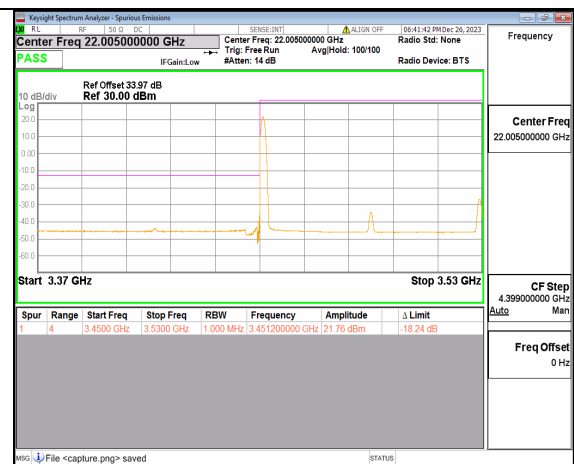

n77(3450-3550MHz) 60M DFT-s-OFDM QPSK
Edge_1RB_Right High

n77(3450-3550MHz) 80M DFT-s-OFDM BPSK
Outer_Full Low

n77(3450-3550MHz) 80M DFT-s-OFDM BPSK
Edge_1RB_Left Low

n77(3450-3550MHz) 80M DFT-s-OFDM QPSK
Outer_Full Low