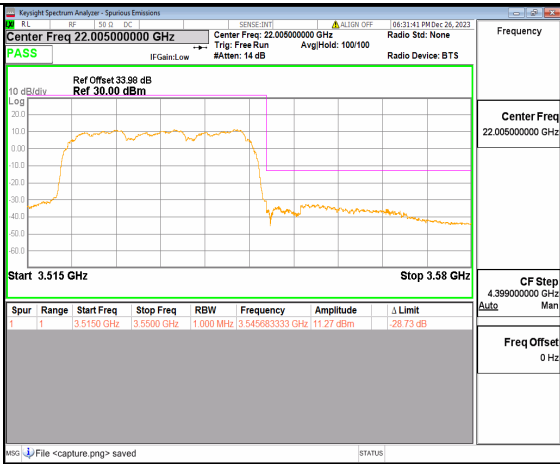

n77(3450-3550MHz) 30M DFT-s-OFDM BPSK Outer_Full High

n77(3450-3550MHz) 30M DFT-s-OFDM QPSK Outer_Full High