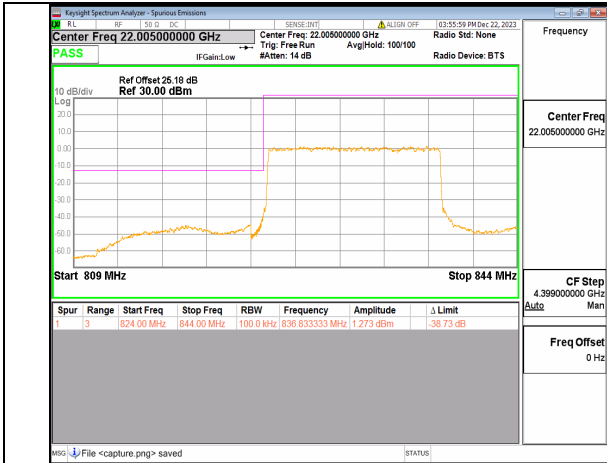

n5 10M DFT-s-OFDM QPSK Outer_Full Low

n5 10M DFT-s-OFDM QPSK Edge_1RB_Left Low

n5 10M DFT-s-OFDM BPSK Outer_Full High

n5 10M DFT-s-OFDM BPSK Edge_1RB_Right High

n5 10M DFT-s-OFDM QPSK Outer_Full High

n5 10M DFT-s-OFDM QPSK Edge_1RB_Right High