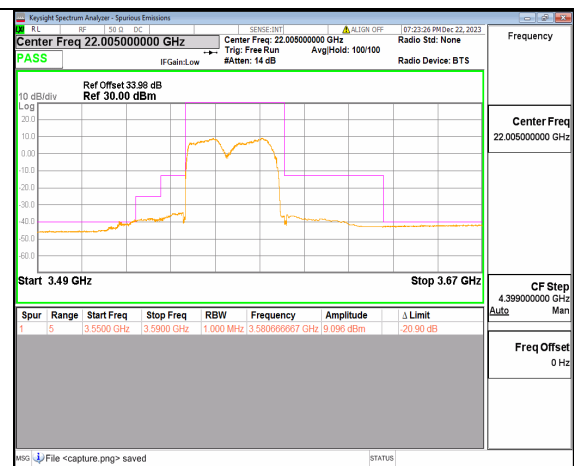

n48 20M DFT-s-OFDM BPSK Outer_Full Mid

n48 20M DFT-s-OFDM QPSK Outer_Full Mid

n48 20M DFT-s-OFDM BPSK Outer_Full High

n48 20M DFT-s-OFDM QPSK Outer_Full High

n48 40M DFT-s-OFDM BPSK Outer_Full Low

n48 40M DFT-s-OFDM QPSK Outer_Full Low