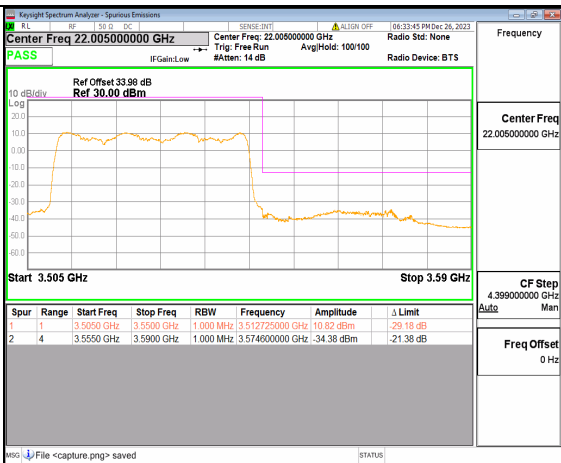

n77(3450-3550MHz) 40M DFT-s-OFDM QPSK
Outer_Full Low

n77(3450-3550MHz) 40M DFT-s-OFDM BPSK
Outer_Full High