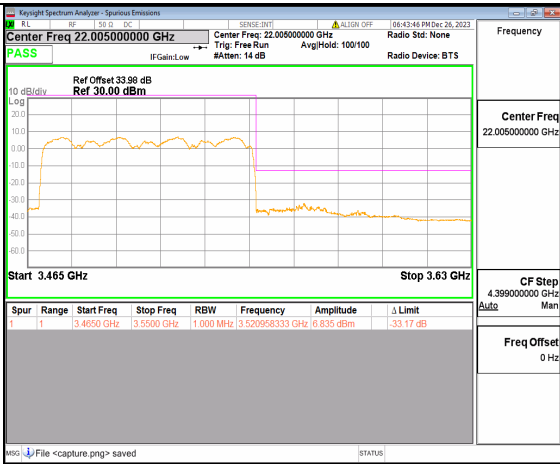

n77(3450-3550MHz) 80M DFT-s-OFDM BPSK Outer_Full High

n77(3450-3550MHz) 80M DFT-s-OFDM QPSK Outer_Full High