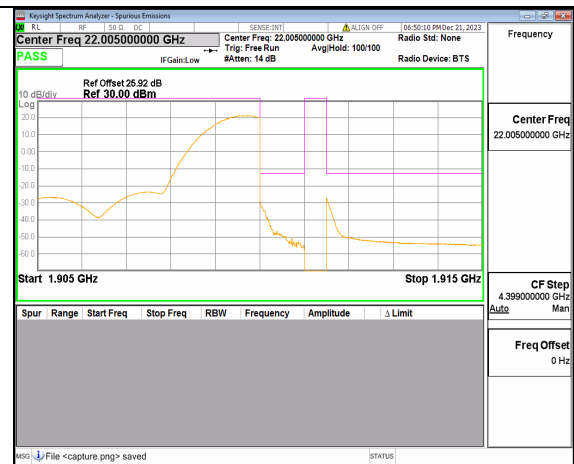

n2 5M DFT-s-OFDM BPSK Outer_Full Low

n2 5M DFT-s-OFDM BPSK Edge_1RB_Left Low

n2 5M DFT-s-OFDM QPSK Outer_Full Low

n2 5M DFT-s-OFDM QPSK Edge_1RB_Left Low

n2 5M DFT-s-OFDM BPSK Outer_Full High

n2 5M DFT-s-OFDM BPSK Edge_1RB_Right High