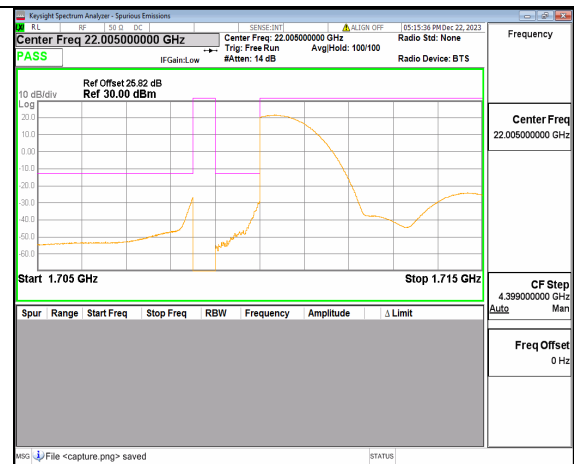

n48 40M DFT-s-OFDM BPSK Outer_Full Mid

n48 40M DFT-s-OFDM QPSK Outer_Full Mid

n48 40M DFT-s-OFDM BPSK Outer_Full High

n48 40M DFT-s-OFDM QPSK Outer_Full High

n66 5M DFT-s-OFDM BPSK Outer_Full Low

n66 5M DFT-s-OFDM BPSK Edge_1RB_Left Low