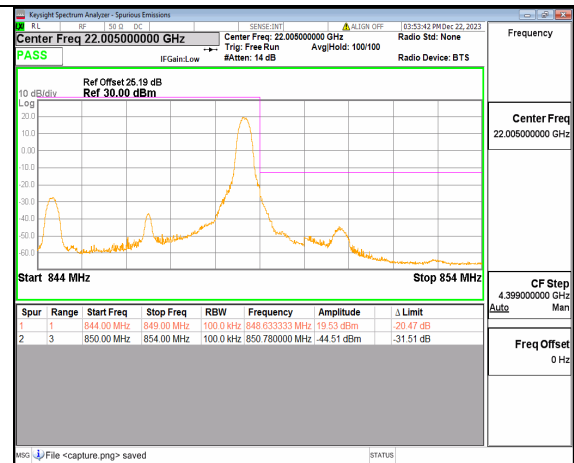

n5 5M DFT-s-OFDM BPSK Edge_1RB_Right High

n5 5M DFT-s-OFDM QPSK Edge_1RB_Right High