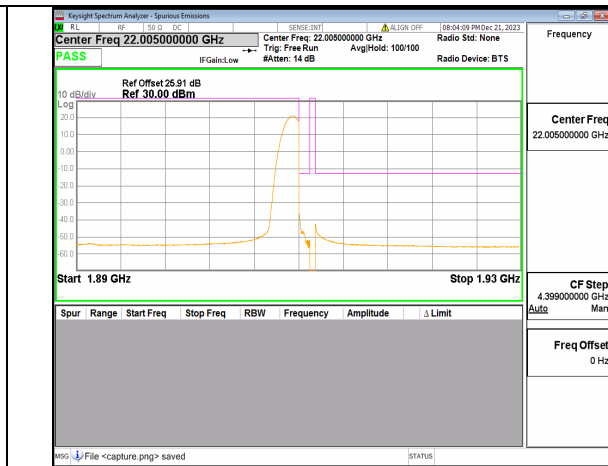

n2 20M DFT-s-OFDM BPSK Edge_1RB_Right High

n2 20M DFT-s-OFDM QPSK Edge_1RB_Right High