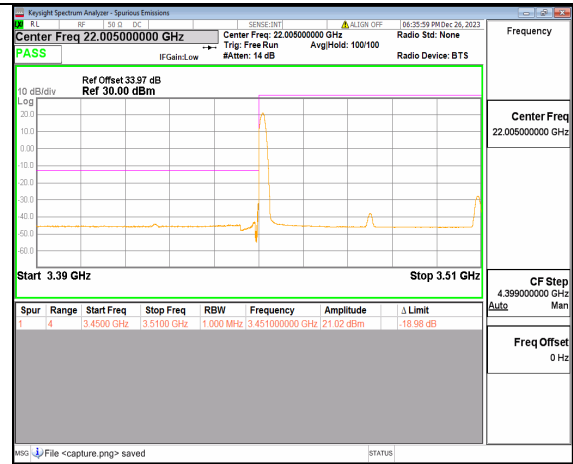

n77(3450-3550MHz) 40M DFT-s-OFDM QPSK
Edge_1RB_Right High

n77(3450-3550MHz) 60M DFT-s-OFDM BPSK Outer_Full Low

n77(3450-3550MHz) 60M DFT-s-OFDM BPSK Edge_1RB_Left Low

n77(3450-3550MHz) 60M DFT-s-OFDM QPSK Outer_Full Low