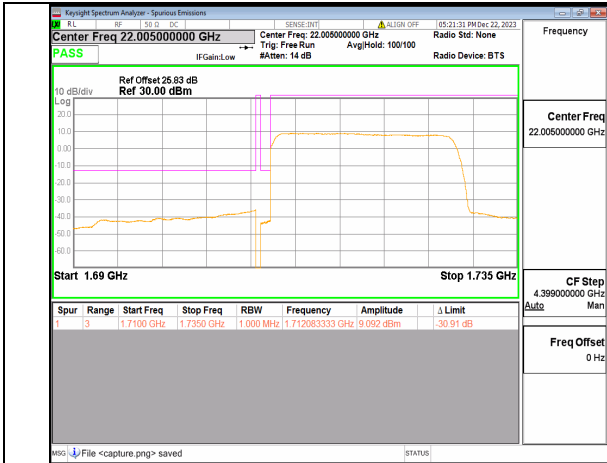

n66 20M DFT-s-OFDM QPSK Outer_Full Low