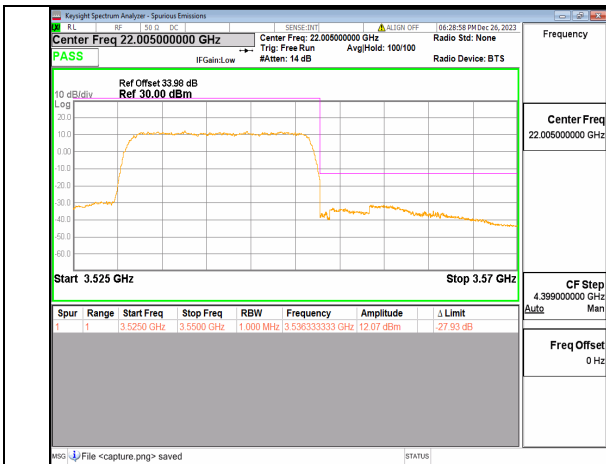

n77(3450-3550MHz) 20M DFT-s-OFDM BPSK Outer_Full High

n77(3450-3550MHz) 20M DFT-s-OFDM QPSK Outer_Full High