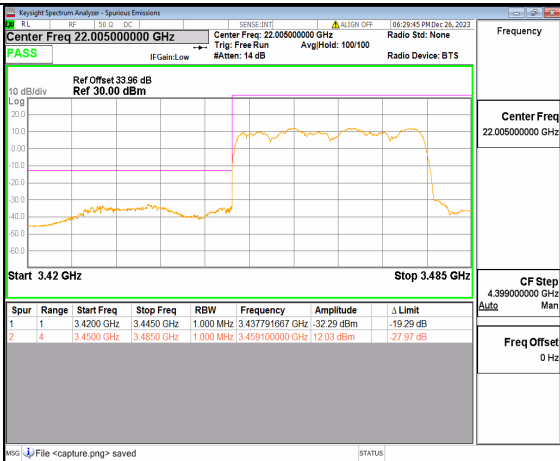

n77(3450-3550MHz) 20M DFT-s-OFDM QPSK Outer_Full High

n77(3450-3550MHz) 30M DFT-s-OFDM BPSK Outer_Full Low