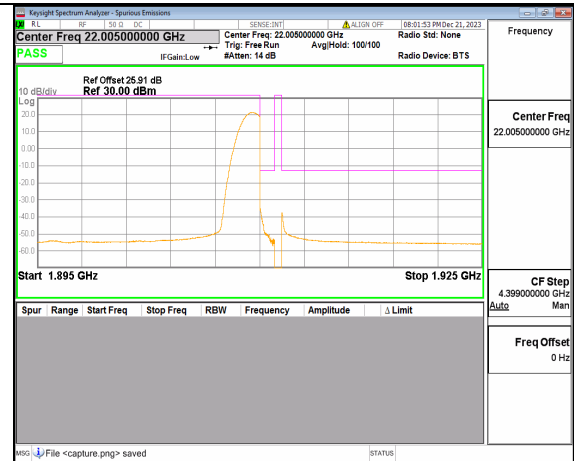

n2 15M DFT-s-OFDM QPSK Edge_1RB_Left Low

n2 15M DFT-s-OFDM BPSK Edge_1RB_Right High