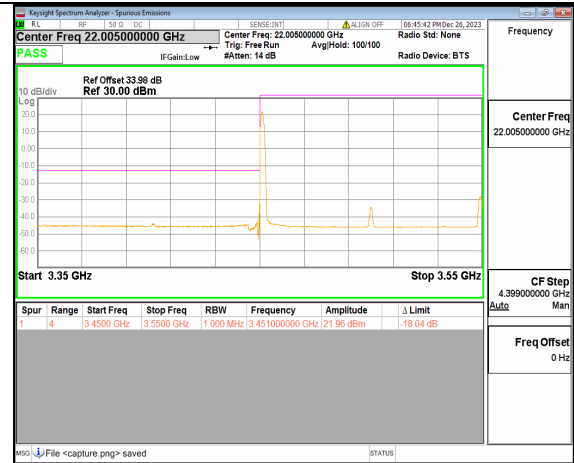

n77(3450-3550MHz) 80M DFT-s-OFDM QPSK Edge_1RB_Right High

n77(3450-3550MHz) 100M DFT-s-OFDM BPSK Outer_Full Low

n77(3450-3550MHz) 100M DFT-s-OFDM BPSK Edge_1RB_Left Low

n77(3450-3550MHz) 100M DFT-s-OFDM QPSK Outer_Full Low