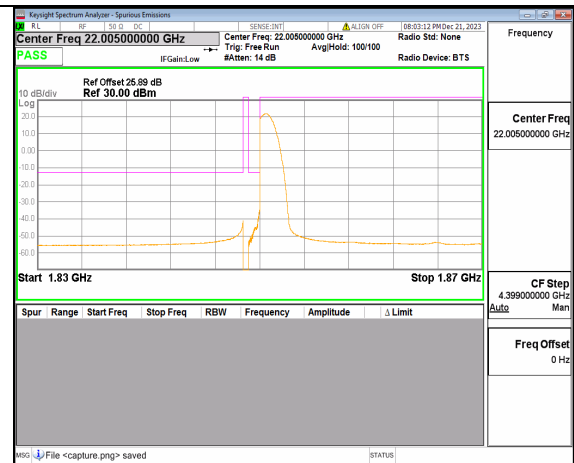

n2 20M DFT-s-OFDM BPSK Edge_1RB_Left Low

n2 20M DFT-s-OFDM QPSK Edge_1RB_Left Low