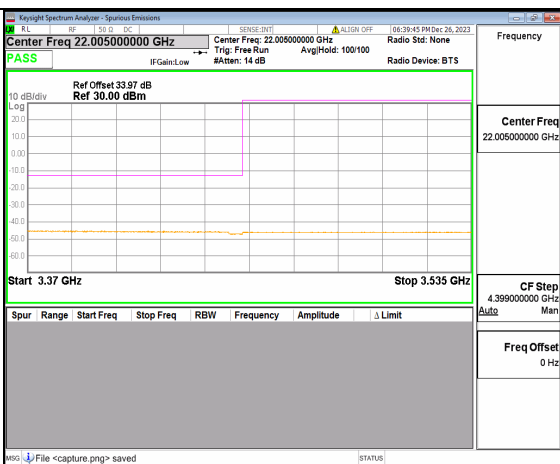

n77(3450-3550MHz) 80M DFT-s-OFDM BPSK
Outer_Full Low

n77(3450-3550MHz) 80M DFT-s-OFDM QPSK
Outer_Full Low