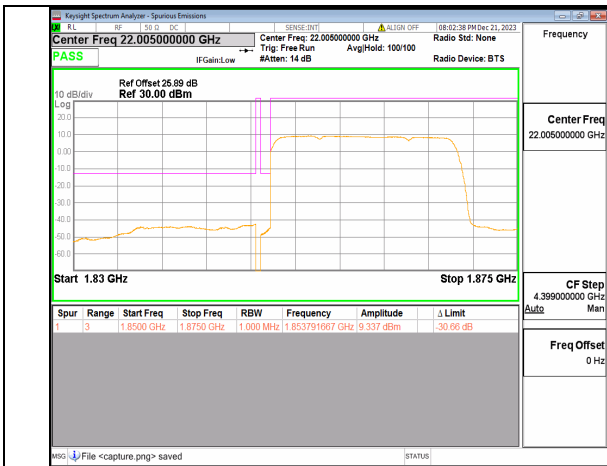

n2 15M DFT-s-OFDM QPSK Outer_Full Low

n2 15M DFT-s-OFDM QPSK Edge_1RB_Left Low

n2 15M DFT-s-OFDM BPSK Outer_Full High

n2 15M DFT-s-OFDM BPSK Edge_1RB_Right High

n2 15M DFT-s-OFDM QPSK Outer_Full High

n2 15M DFT-s-OFDM QPSK Edge_1RB_Right High