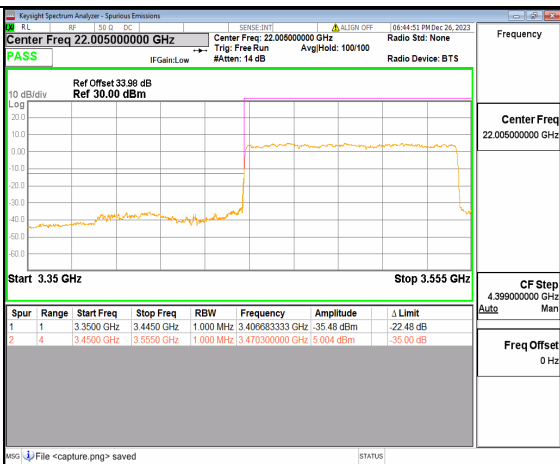

n77(3450-3550MHz) 80M DFT-s-OFDM QPSK Outer_Full High

n77(3450-3550MHz) 100M DFT-s-OFDM BPSK Outer_Full Low