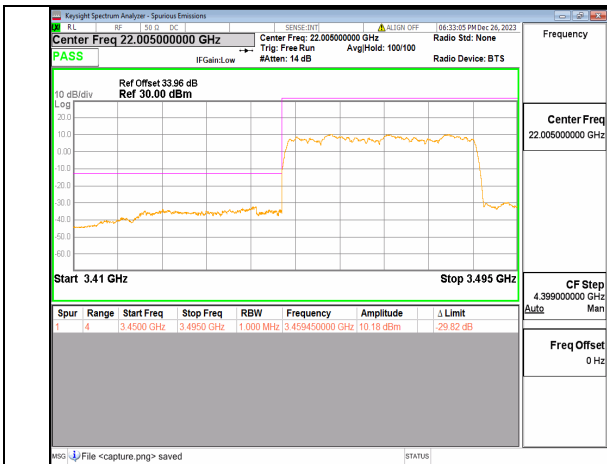

n77(3450-3550MHz) 40M DFT-s-OFDM BPSK Outer_Full Low

n77(3450-3550MHz) 40M DFT-s-OFDM QPSK
Outer_Full Low