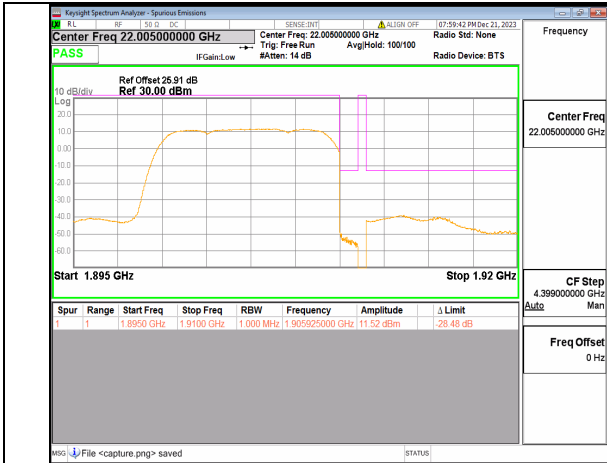

n2 5M DFT-s-OFDM QPSK Outer_Full High

n2 5M DFT-s-OFDM QPSK Edge_1RB_Right High

n2 10M DFT-s-OFDM BPSK Outer_Full Low

n2 10M DFT-s-OFDM BPSK Edge_1RB_Left Low

n2 10M DFT-s-OFDM QPSK Outer_Full Low

n2 10M DFT-s-OFDM QPSK Edge_1RB_Left Low