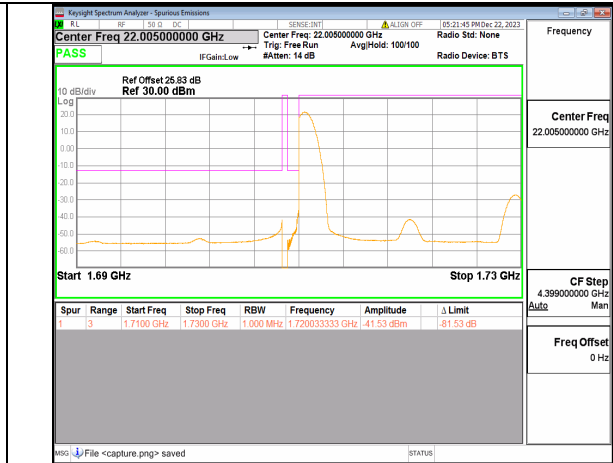

n66 20M DFT-s-OFDM BPSK Edge_1RB_Left Low

n66 20M DFT-s-OFDM QPSK Edge_1RB_Left Low