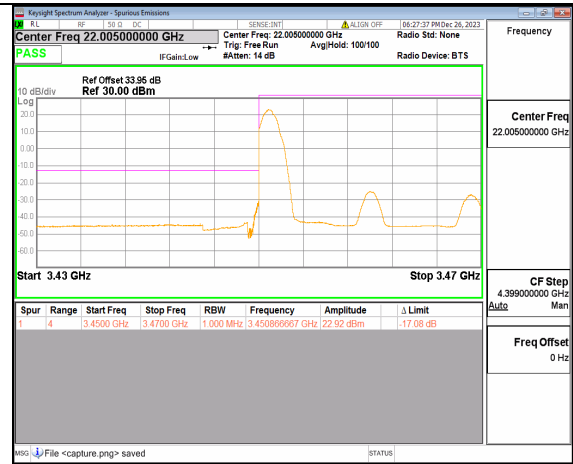

n66 20M DFT-s-OFDM QPSK Outer_Full High

n66 20M DFT-s-OFDM QPSK Edge_1RB_Right High

n77(3450-3550MHz) 20M DFT-s-OFDM BPSK Outer_Full Low

n77(3450-3550MHz) 20M DFT-s-OFDM BPSK Edge_1RB_Left Low

n77(3450-3550MHz) 20M DFT-s-OFDM QPSK Outer_Full Low