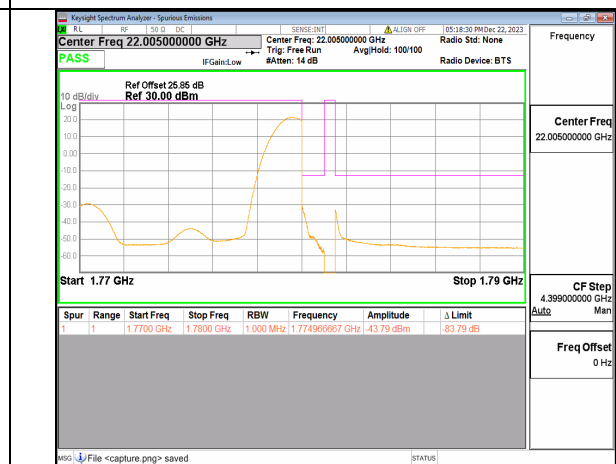

n66 10M DFT-s-OFDM BPSK Outer_Full Low

n66 10M DFT-s-OFDM BPSK Edge_1RB_Left Low

n66 10M DFT-s-OFDM QPSK Outer_Full Low

n66 10M DFT-s-OFDM QPSK Edge_1RB_Left Low

n66 10M DFT-s-OFDM BPSK Outer_Full High

n66 10M DFT-s-OFDM BPSK Edge_1RB_Right High