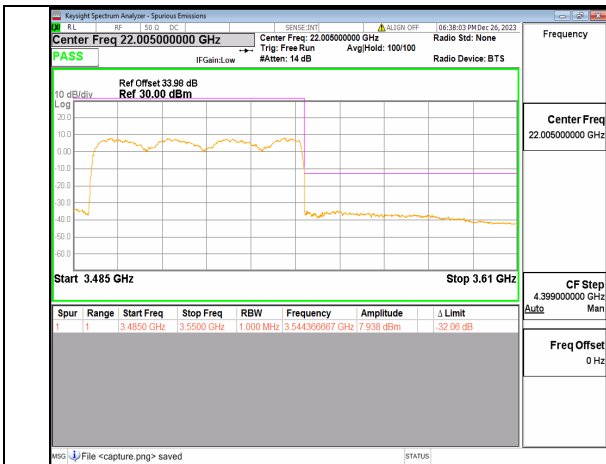

n77(3450-3550MHz) 60M DFT-s-OFDM BPSK Outer_Full High

n77(3450-3550MHz) 60M DFT-s-OFDM QPSK
Outer_Full High