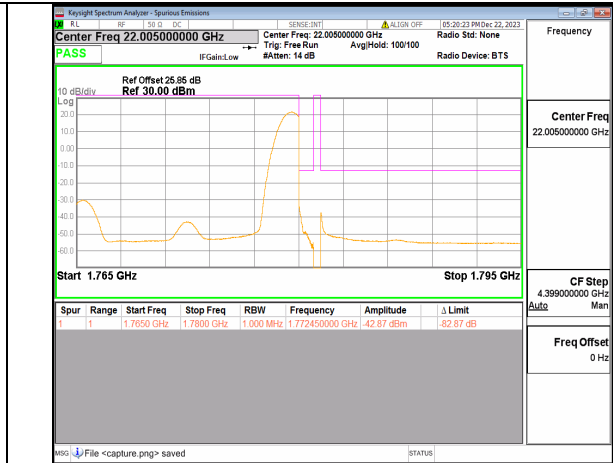

n66 15M DFT-s-OFDM QPSK Edge_1RB_Left Low

n66 15M DFT-s-OFDM BPSK Edge_1RB_Right High