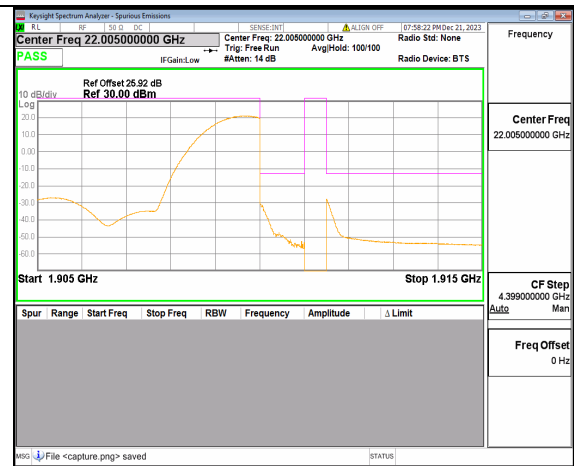

n2 5M DFT-s-OFDM BPSK Edge_1RB_Right High

n2 5M DFT-s-OFDM QPSK Edge_1RB_Right High