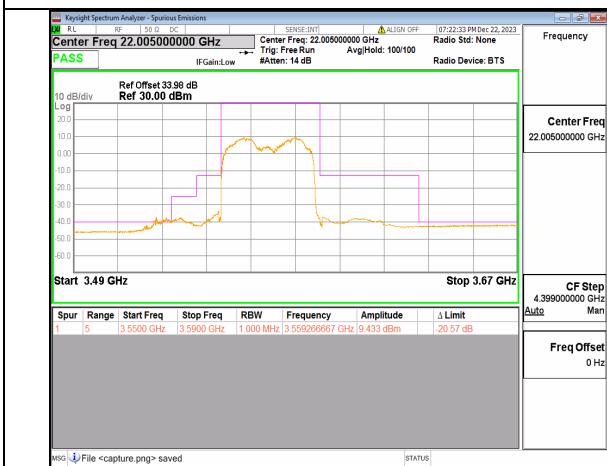

n48 20M DFT-s-OFDM BPSK Outer_Full Mid

n48 20M DFT-s-OFDM QPSK Outer_Full Mid

n48 20M DFT-s-OFDM BPSK Outer_Full High

n48 20M DFT-s-OFDM QPSK Outer_Full High

n48 40M DFT-s-OFDM BPSK Outer_Full Low

n48 40M DFT-s-OFDM QPSK Outer_Full Low