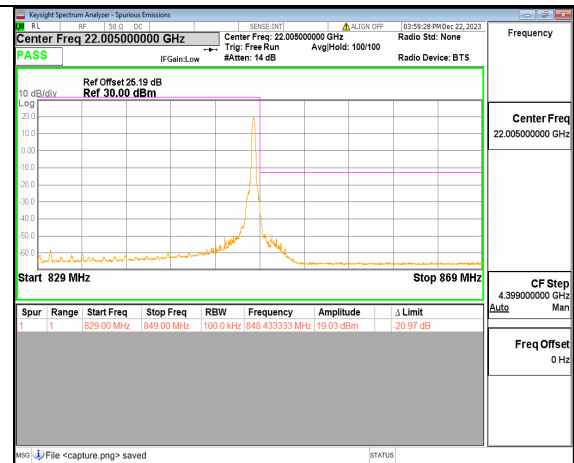

n5 20M DFT-s-OFDM BPSK Edge_1RB_Right High

n5 20M DFT-s-OFDM QPSK Edge_1RB_Right High