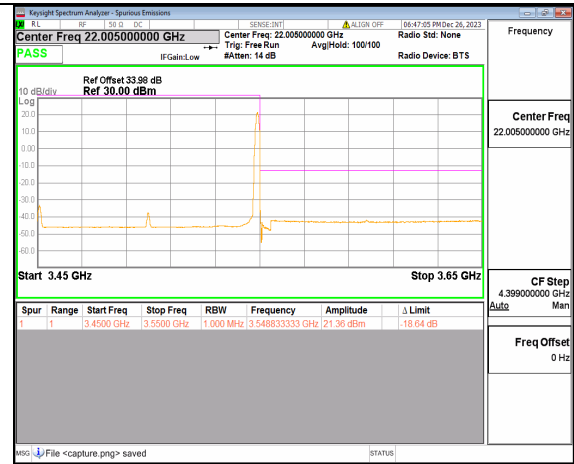

n77(3450-3550MHz) 100M DFT-s-OFDM QPSK Edge_1RB_Left Low

n77(3450-3550MHz) 100M DFT-s-OFDM BPSK Edge_1RB_Right High