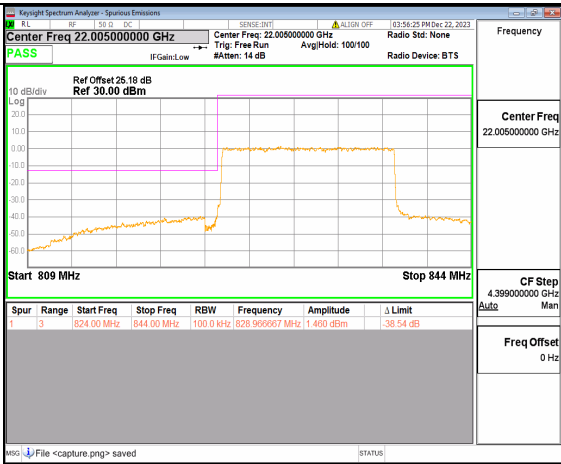

n5 15M DFT-s-OFDM BPSK Outer_Full Low

n5 15M DFT-s-OFDM QPSK Outer_Full Low