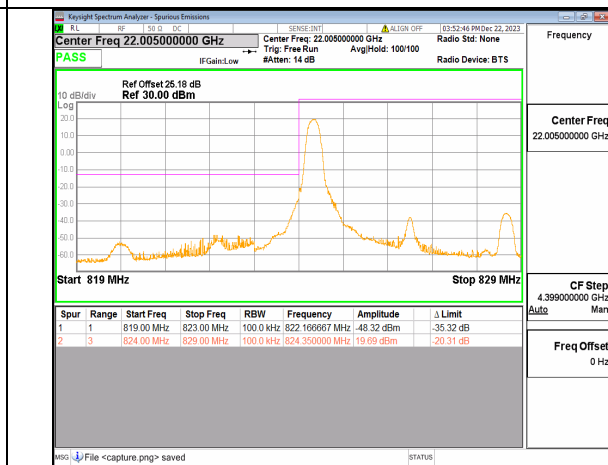

n2 20M DFT-s-OFDM QPSK Outer_Full High

n2 20M DFT-s-OFDM QPSK Edge_1RB_Right High

n5 5M DFT-s-OFDM BPSK Outer_Full Low

n5 5M DFT-s-OFDM BPSK Edge_1RB_Left Low

n5 5M DFT-s-OFDM QPSK Outer_Full Low

n5 5M DFT-s-OFDM QPSK Edge_1RB_Left Low