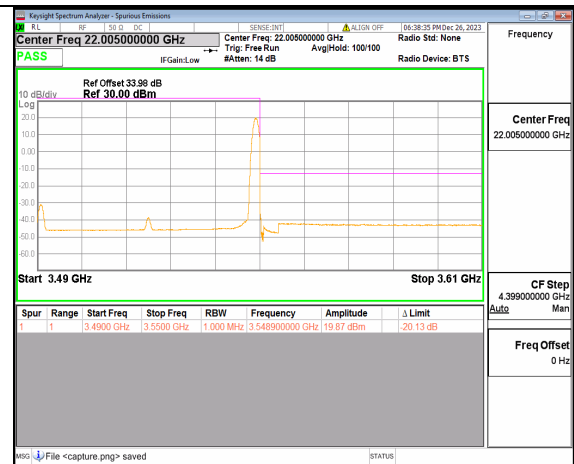

n77(3450-3550MHz) 60M DFT-s-OFDM QPSK Edge_1RB_Left Low

n77(3450-3550MHz) 60M DFT-s-OFDM BPSK Outer_Full High

n77(3450-3550MHz) 60M DFT-s-OFDM BPSK Edge_1RB_Right High

n77(3450-3550MHz) 60M DFT-s-OFDM QPSK
Outer_Full High