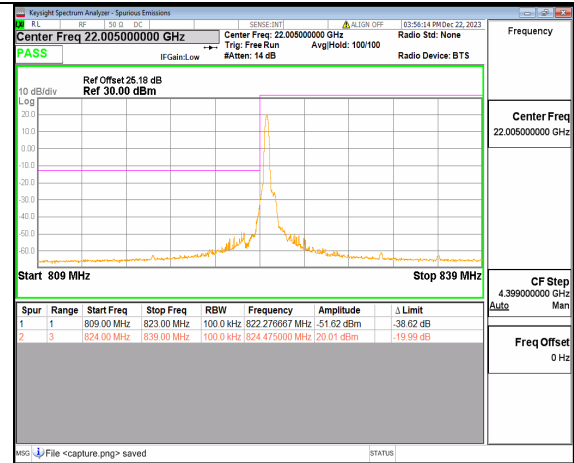

n5 10M DFT-s-OFDM QPSK Edge_1RB_Right High

n5 15M DFT-s-OFDM BPSK Edge_1RB_Left Low