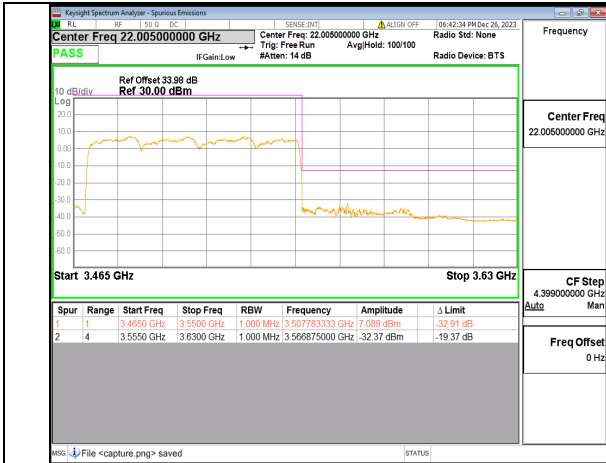

n77(3450-3550MHz) 80M DFT-s-OFDM BPSK Outer_Full High