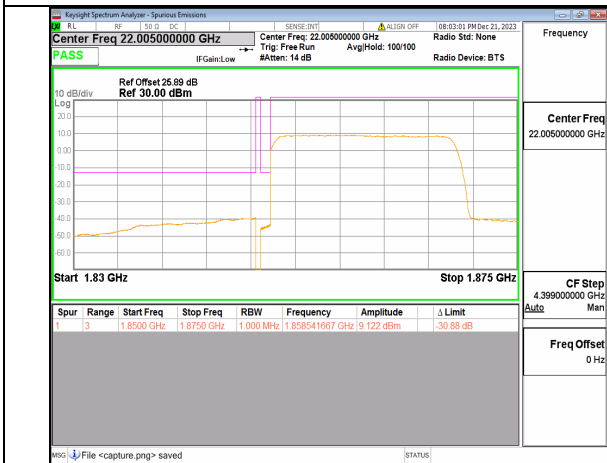

n2 20M DFT-s-OFDM BPSK Outer_Full Low

n2 20M DFT-s-OFDM QPSK Outer_Full Low