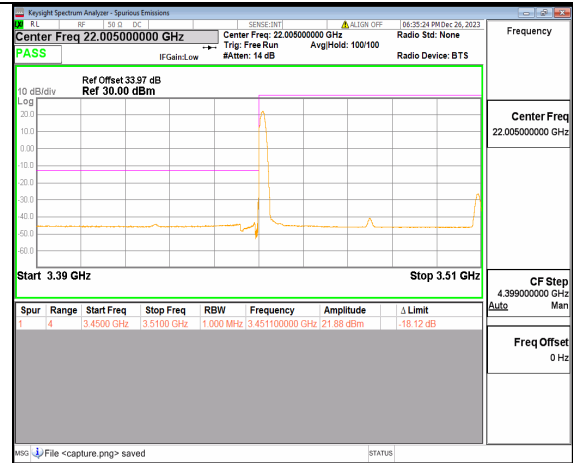

n77(3450-3550MHz) 40M DFT-s-OFDM QPSK
Edge_1RB_Right High

n77(3450-3550MHz) 60M DFT-s-OFDM BPSK Edge_1RB_Left Low