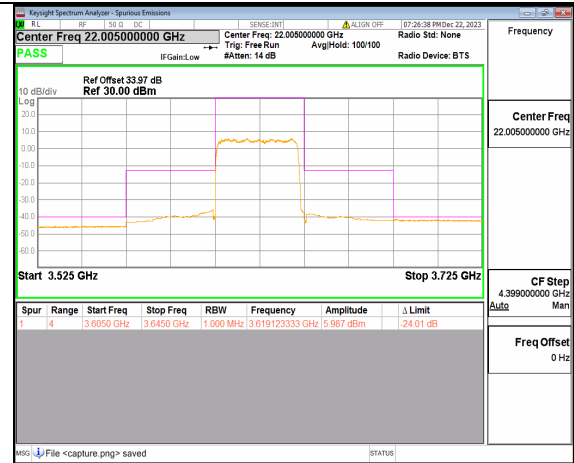

n48 40M DFT-s-OFDM QPSK Outer_Full Low

n48 40M DFT-s-OFDM QPSK Outer_Full Mid