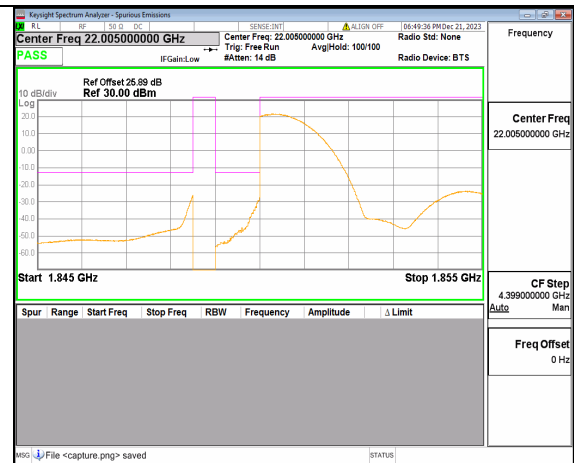

n2 5M DFT-s-OFDM BPSK Outer_Full Low

n2 5M DFT-s-OFDM BPSK Edge_1RB_Left Low

n2 5M DFT-s-OFDM QPSK Outer_Full Low

n2 5M DFT-s-OFDM QPSK Edge_1RB_Left Low

n2 5M DFT-s-OFDM BPSK Outer_Full High

n2 5M DFT-s-OFDM BPSK Edge_1RB_Right High