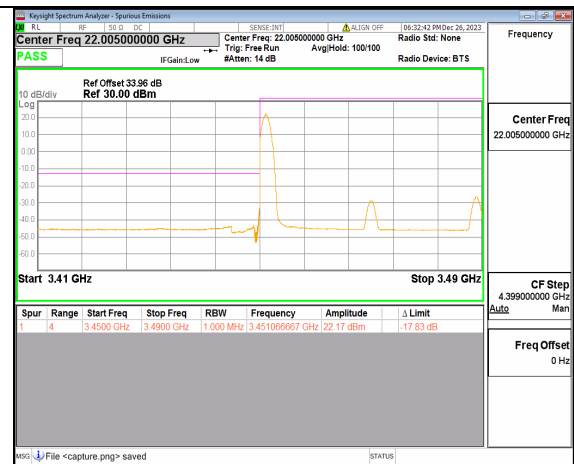

n77(3450-3550MHz) 30M DFT-s-OFDM QPSK Edge_1RB_Right High

n77(3450-3550MHz) 40M DFT-s-OFDM BPSK Edge_1RB_Left Low