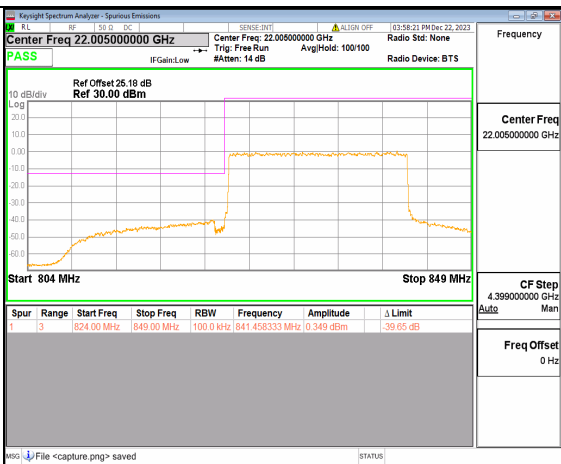

n5 15M DFT-s-OFDM QPSK Outer_Full High

n5 15M DFT-s-OFDM QPSK Edge_1RB_Right High

n5 20M DFT-s-OFDM BPSK Outer_Full Low

n5 20M DFT-s-OFDM BPSK Edge_1RB_Left Low

n5 20M DFT-s-OFDM QPSK Outer_Full Low

n5 20M DFT-s-OFDM QPSK Edge_1RB_Left Low