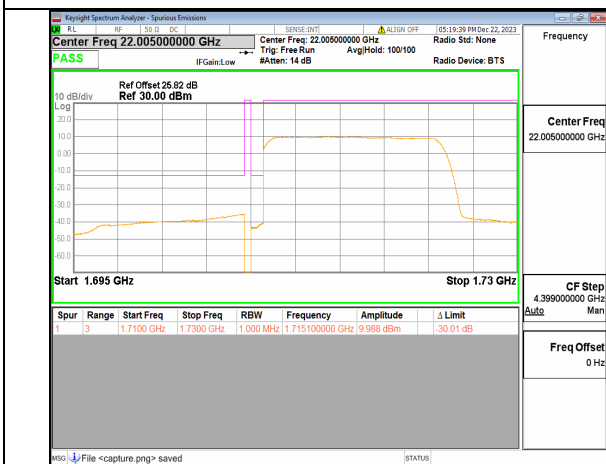

n66 10M DFT-s-OFDM QPSK Outer_Full High

n66 10M DFT-s-OFDM QPSK Edge_1RB_Right High

n66 15M DFT-s-OFDM BPSK Outer_Full Low

n66 15M DFT-s-OFDM BPSK Edge_1RB_Left Low

n66 15M DFT-s-OFDM QPSK Outer_Full Low

n66 15M DFT-s-OFDM QPSK Edge_1RB_Left Low