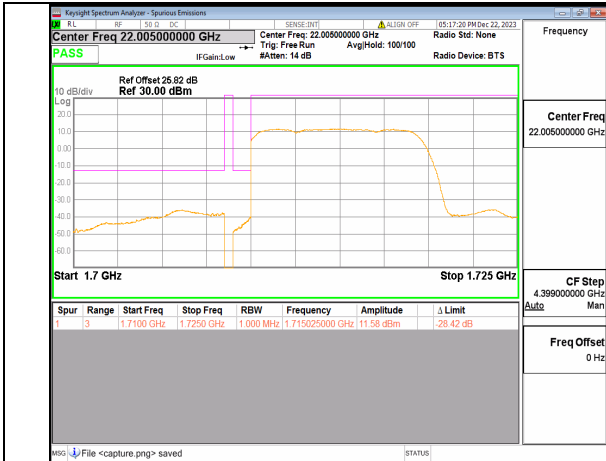

n66 5M DFT-s-OFDM QPSK Outer_Full Low

n66 5M DFT-s-OFDM QPSK Edge_1RB_Left Low

n66 5M DFT-s-OFDM BPSK Outer_Full High

n66 5M DFT-s-OFDM BPSK Edge_1RB_Right High

n66 5M DFT-s-OFDM QPSK Outer_Full High

n66 5M DFT-s-OFDM QPSK Edge_1RB_Right High