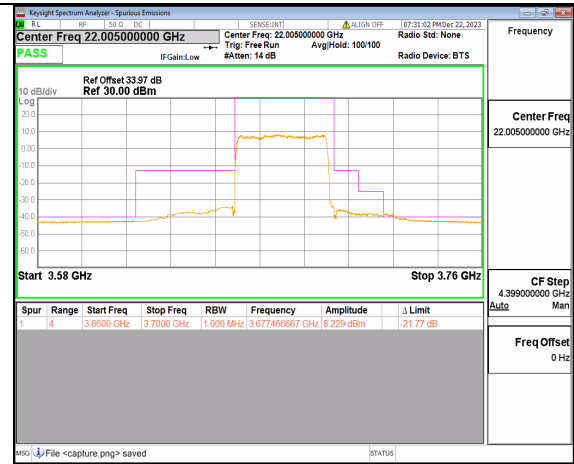

n48 40M DFT-s-OFDM QPSK Outer_Full Mid

n48 40M DFT-s-OFDM QPSK Outer_Full High