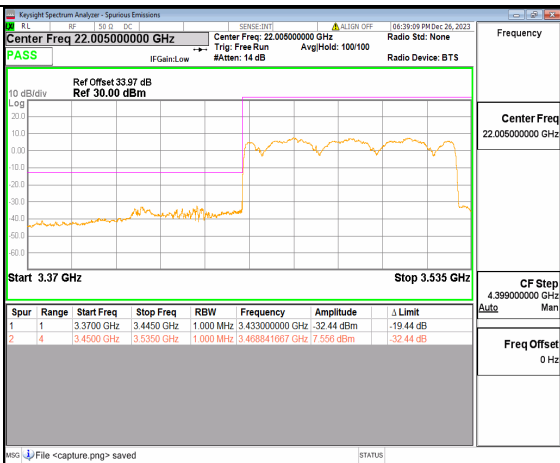

n77(3450-3550MHz) 60M DFT-s-OFDM QPSK
Outer_Full High

n77(3450-3550MHz) 80M DFT-s-OFDM BPSK
Outer_Full Low