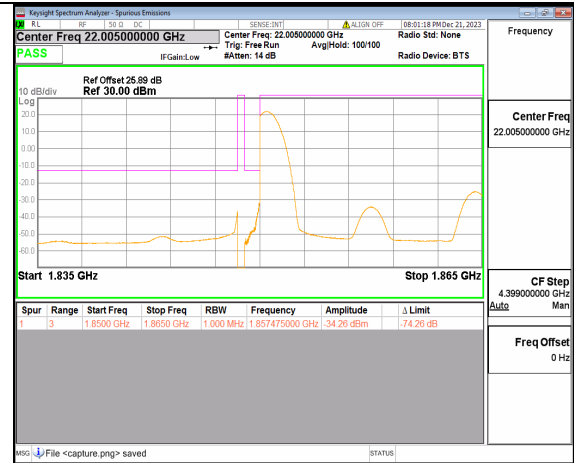

n2 15M DFT-s-OFDM BPSK Edge_1RB_Left Low

n2 15M DFT-s-OFDM QPSK Edge_1RB_Left Low