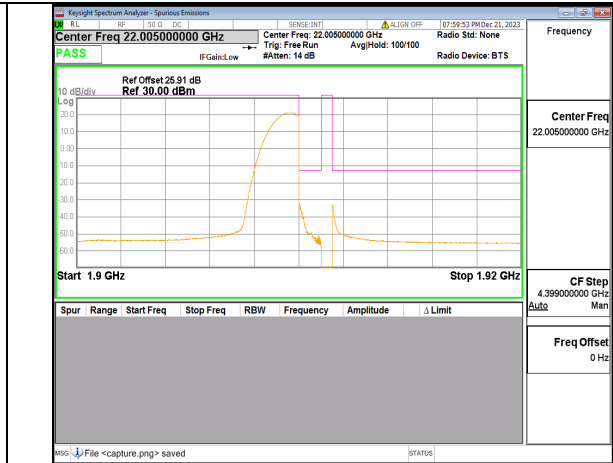

n2 10M DFT-s-OFDM QPSK Edge_1RB_Left Low

n2 10M DFT-s-OFDM BPSK Edge_1RB_Right High