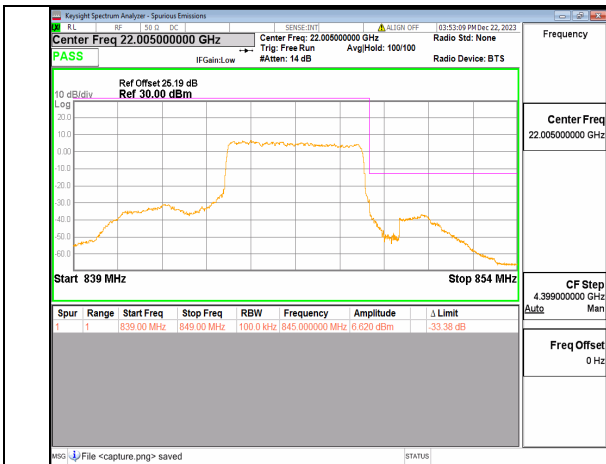

n2 20M DFT-s-OFDM QPSK Outer_Full High

n2 20M DFT-s-OFDM QPSK Edge_1RB_Right High

n5 5M DFT-s-OFDM BPSK Outer_Full Low

n5 5M DFT-s-OFDM BPSK Edge_1RB_Left Low

n5 5M DFT-s-OFDM QPSK Outer_Full Low

n5 5M DFT-s-OFDM QPSK Edge_1RB_Left Low