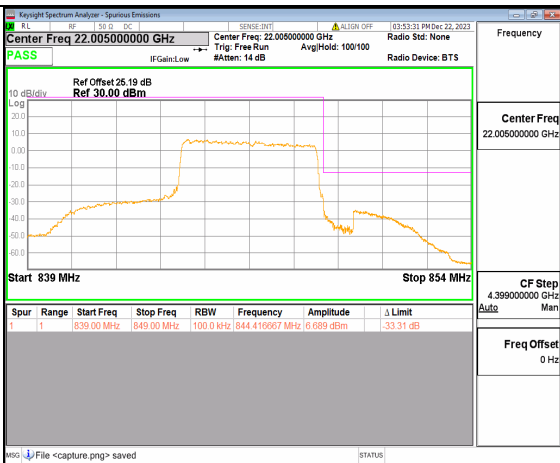

n5 5M DFT-s-OFDM BPSK Outer_Full High

n5 5M DFT-s-OFDM QPSK Outer_Full High