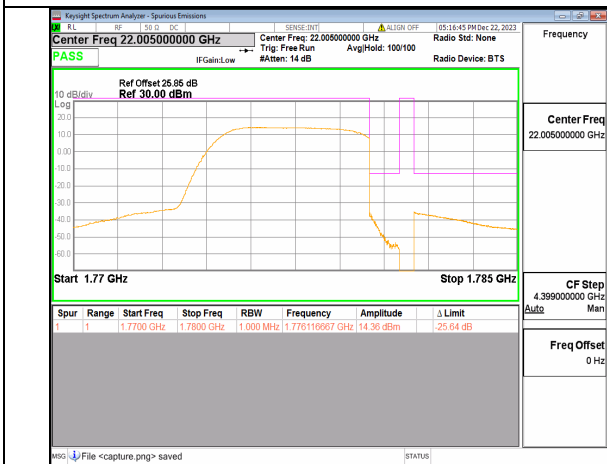

n66 5M DFT-s-OFDM QPSK Outer_Full Low

n66 5M DFT-s-OFDM QPSK Edge_1RB_Left Low

n66 5M DFT-s-OFDM BPSK Outer_Full High

n66 5M DFT-s-OFDM BPSK Edge_1RB_Right High

n66 5M DFT-s-OFDM QPSK Outer_Full High

n66 5M DFT-s-OFDM QPSK Edge_1RB_Right High