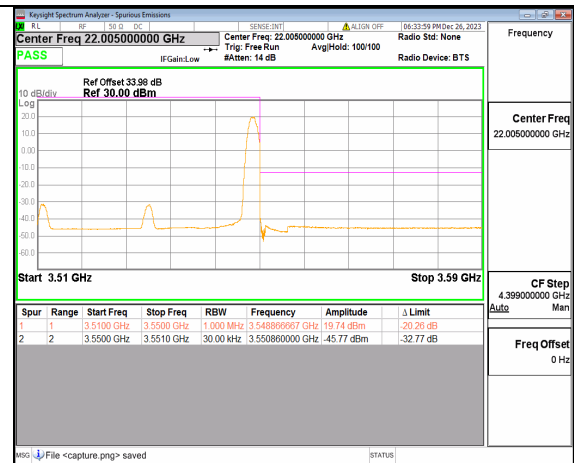

n77(3450-3550MHz) 40M DFT-s-OFDM QPSK
Edge_1RB_Left Low

n77(3450-3550MHz) 40M DFT-s-OFDM BPSK
Edge_1RB_Right High