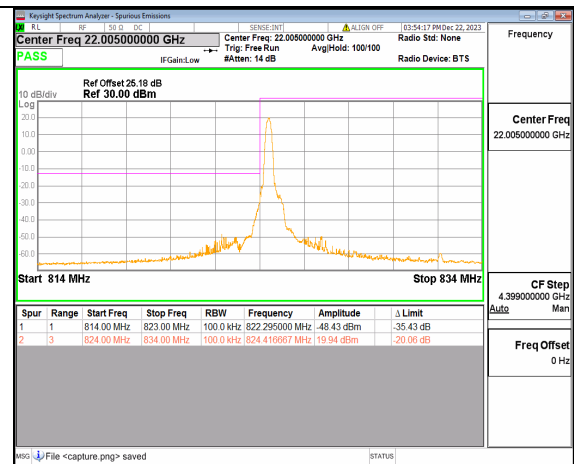

n5 5M DFT-s-OFDM BPSK Outer_Full High

n5 5M DFT-s-OFDM BPSK Edge_1RB_Right High

n5 5M DFT-s-OFDM QPSK Outer_Full High

n5 5M DFT-s-OFDM QPSK Edge_1RB_Right High

n5 10M DFT-s-OFDM BPSK Outer_Full Low

n5 10M DFT-s-OFDM BPSK Edge_1RB_Left Low