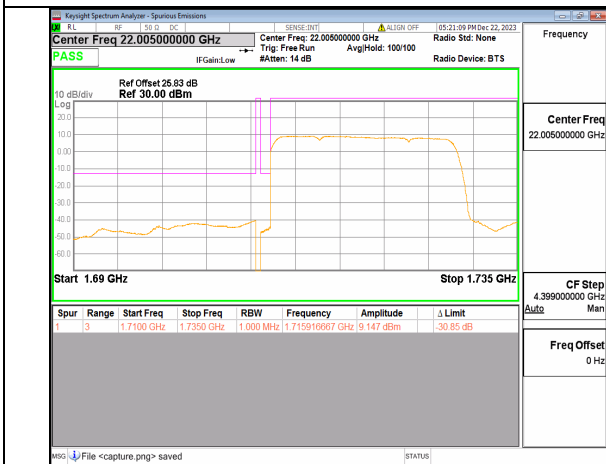

n66 15M DFT-s-OFDM BPSK Outer_Full High

n66 15M DFT-s-OFDM BPSK Edge_1RB_Right High

n66 15M DFT-s-OFDM QPSK Outer_Full High

n66 15M DFT-s-OFDM QPSK Edge_1RB_Right High

n66 20M DFT-s-OFDM BPSK Outer_Full Low