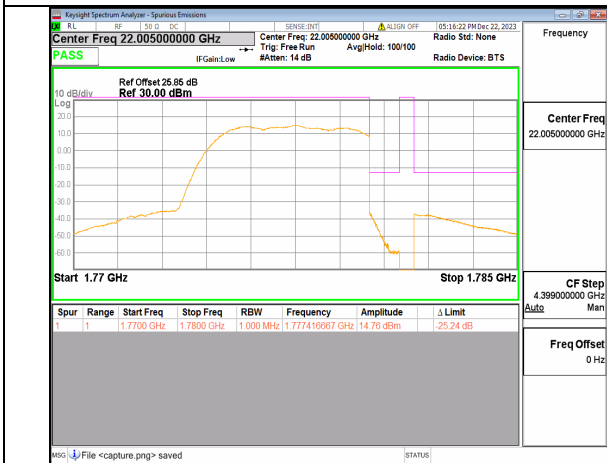

n66 5M DFT-s-OFDM QPSK Outer_Full Low

n66 5M DFT-s-OFDM BPSK Outer_Full High