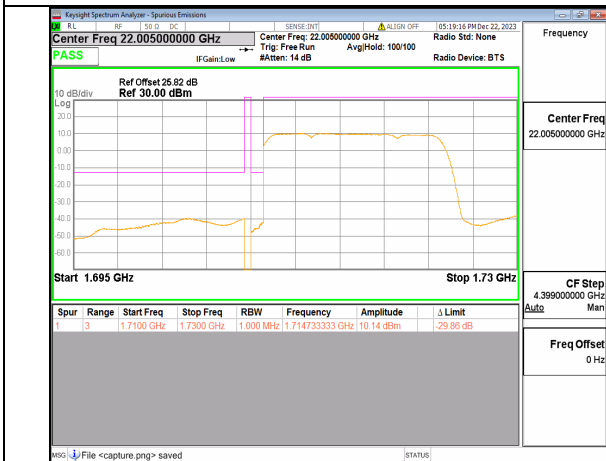

n66 10M DFT-s-OFDM QPSK Outer_Full High

n66 15M DFT-s-OFDM BPSK Outer_Full Low