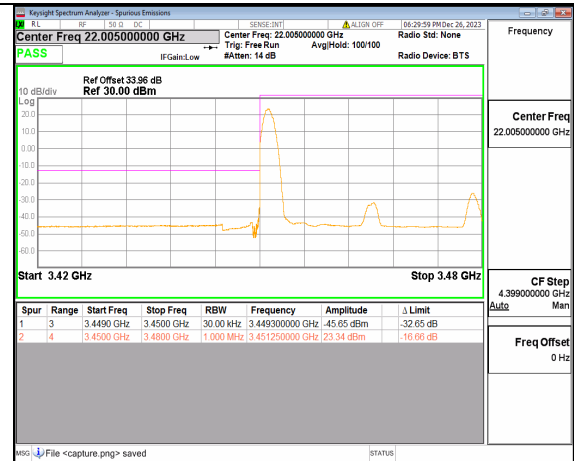

n77(3450-3550MHz) 20M DFT-s-OFDM QPSK Edge_1RB_Right High

n77(3450-3550MHz) 30M DFT-s-OFDM BPSK Edge_1RB_Left Low