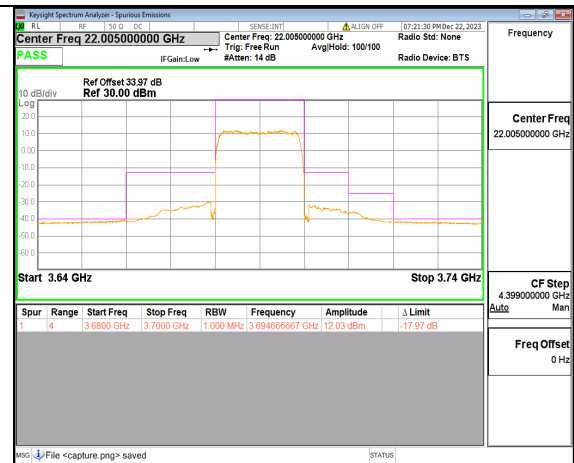

n48 20M DFT-s-OFDM QPSK Outer_Full Mid

n48 20M DFT-s-OFDM QPSK Outer_Full High