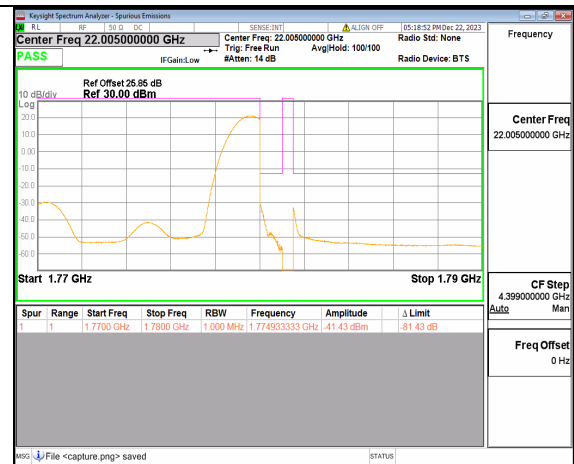

n66 10M DFT-s-OFDM BPSK Edge_1RB_Right High

n66 10M DFT-s-OFDM QPSK Edge_1RB_Right High