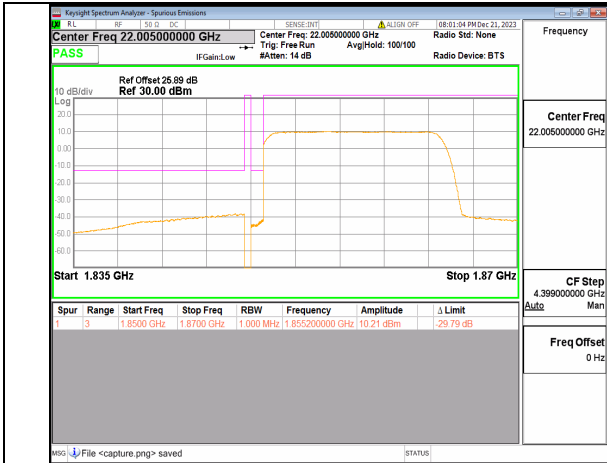

n2 10M DFT-s-OFDM BPSK Outer_Full High

n2 10M DFT-s-OFDM BPSK Edge_1RB_Right High

n2 10M DFT-s-OFDM QPSK Outer_Full High

n2 10M DFT-s-OFDM QPSK Edge_1RB_Right High

n2 15M DFT-s-OFDM BPSK Outer_Full Low

n2 15M DFT-s-OFDM BPSK Edge_1RB_Left Low