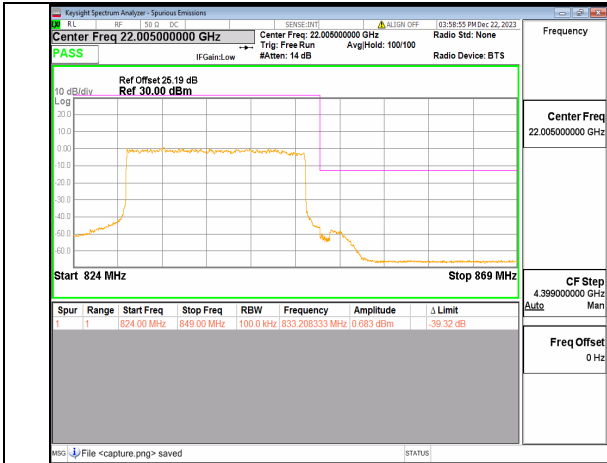

n5 15M DFT-s-OFDM QPSK Outer_Full High

n5 15M DFT-s-OFDM QPSK Edge_1RB_Right High

n5 20M DFT-s-OFDM BPSK Outer_Full Low

n5 20M DFT-s-OFDM BPSK Edge_1RB_Left Low

n5 20M DFT-s-OFDM QPSK Outer_Full Low

n5 20M DFT-s-OFDM QPSK Edge_1RB_Left Low