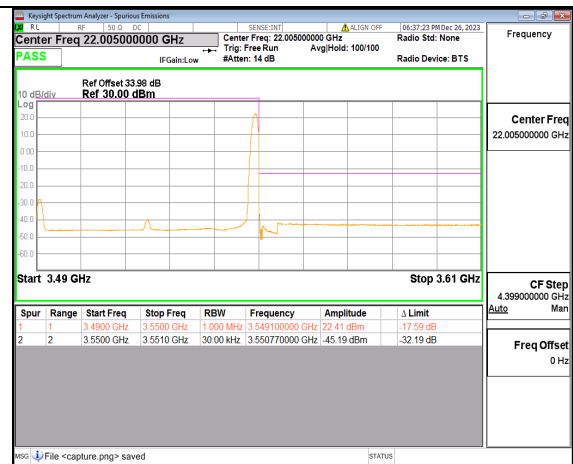

n77(3450-3550MHz) 60M DFT-s-OFDM QPSK Edge_1RB_Left Low

n77(3450-3550MHz) 60M DFT-s-OFDM BPSK Edge_1RB_Right High