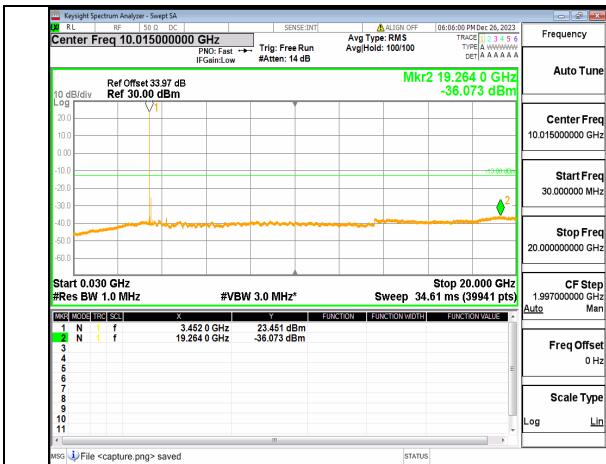

n77(3450-3550MHz) (30MHz-20GHz) 80M DFT-s-OFDM BPSK Inner_1RB_Left Low