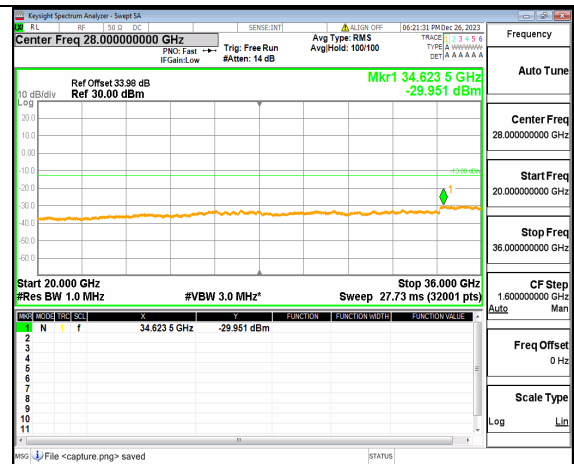

n77(3450-3550MHz) (20GHz-36GHz) 100M DFT-s-OFDM BPSK Inner_1RB_Left Mid