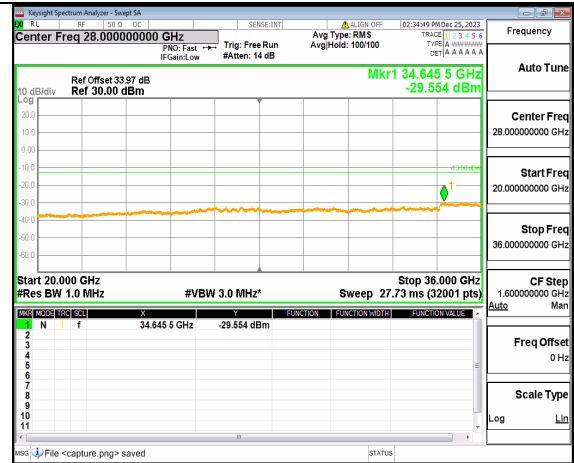

n77(3450-3550MHz) (20GHz-36GHz) 60M DFT-s-OFDM BPSK Inner_1RB_Left Low