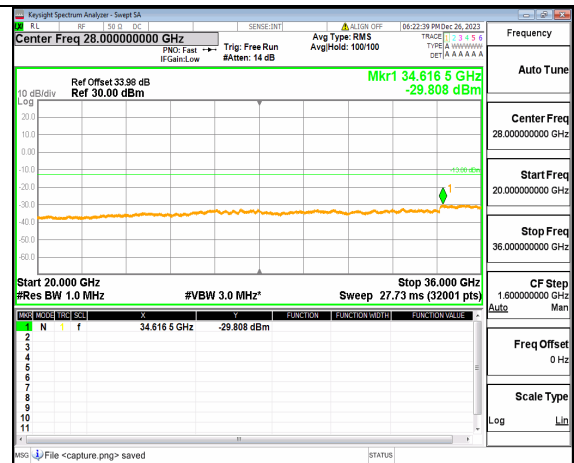

n77(3450-3550MHz) (20GHz-36GHz) 100M DFT-s-OFDM BPSK Inner_1RB_Right Mid