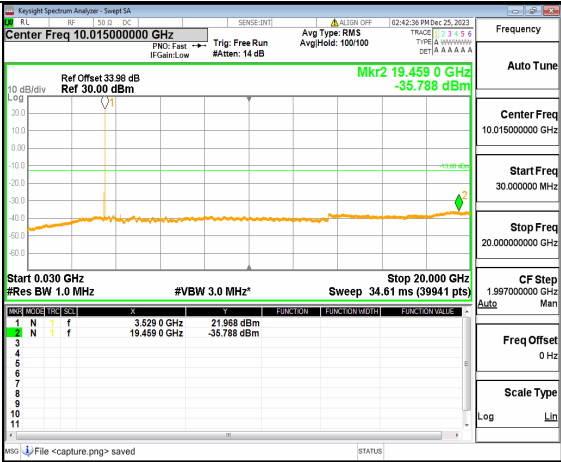

n77(3450-3550MHz) (30MHz-20GHz) 60M DFT-s-OFDM QPSK Inner_1RB_Right Mid