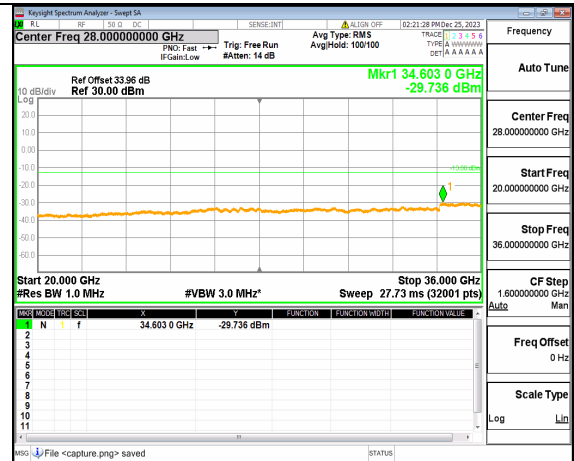

n77(3450-3550MHz) (20GHz-36GHz) 40M DFT-s-OFDM BPSK Inner_1RB_Right Low