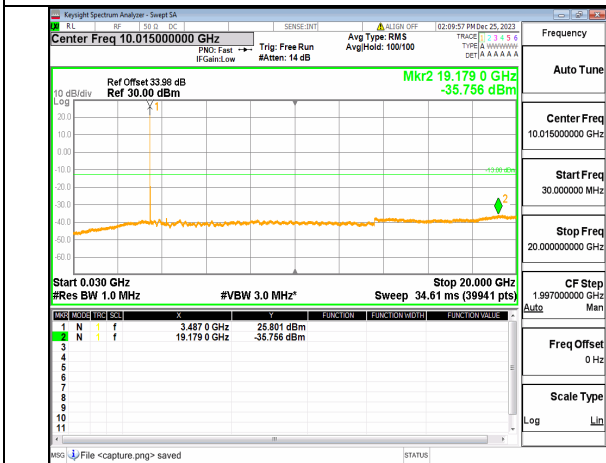

n77(3450-3550MHz) (30MHz-20GHz) 30M DFT-s-OFDM BPSK Inner_1RB_Left Mid