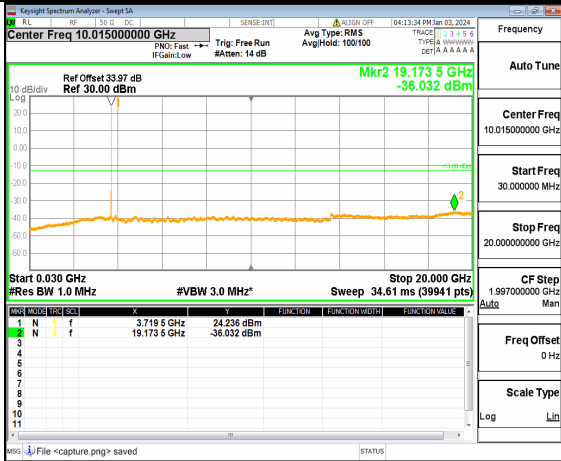

n77(3700-3980MHz) (30MHz-20GHz) 20M DFT-s-OFDM QPSK Inner_1RB_Right Low