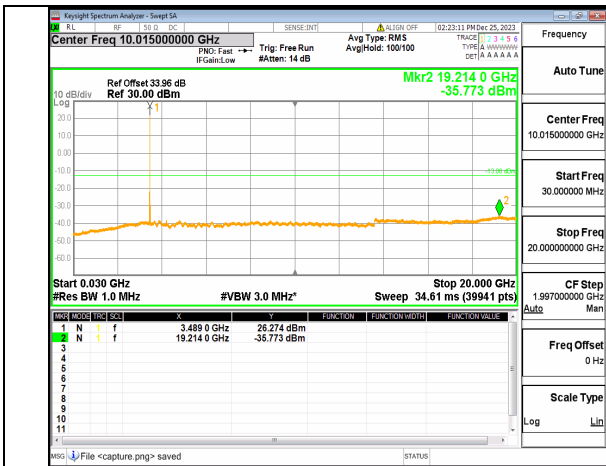

n77(3450-3550MHz) (30MHz-20GHz) 40M DFT-s-OFDM QPSK Inner_1RB_Right Low