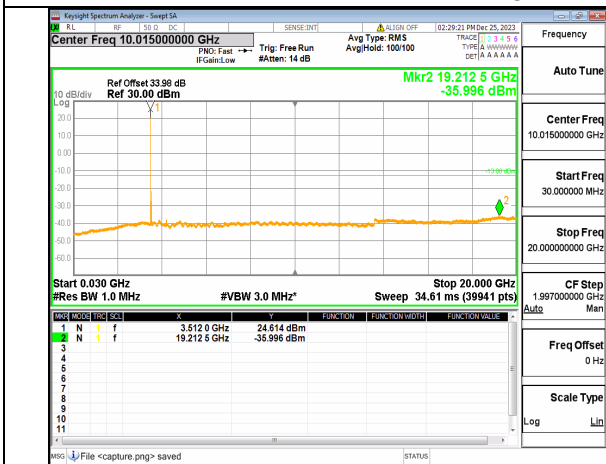

n77(3450-3550MHz) (30MHz-20GHz) 40M DFT-s-OFDM BPSK Inner_1RB_Left High