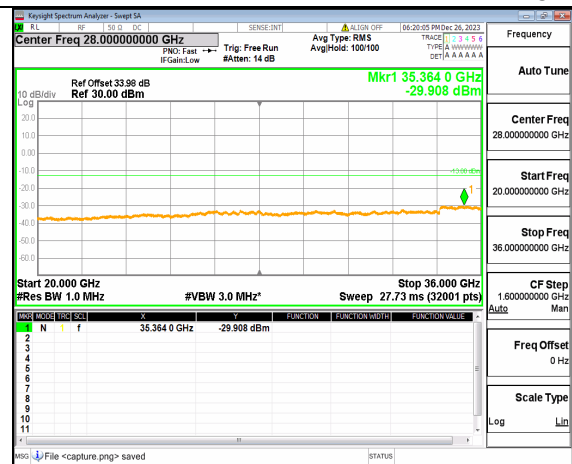

n77(3450-3550MHz) (20GHz-36GHz) 80M DFT-s-OFDM QPSK Inner_1RB_Right High