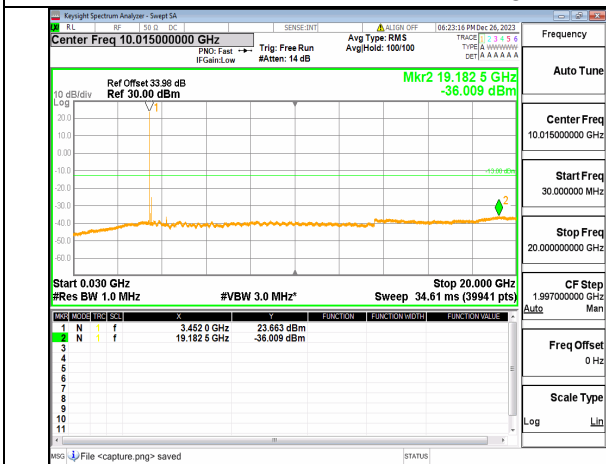

n77(3450-3550MHz) (30MHz-20GHz) 100M DFT-s-OFDM QPSK Inner_1RB_Left Mid