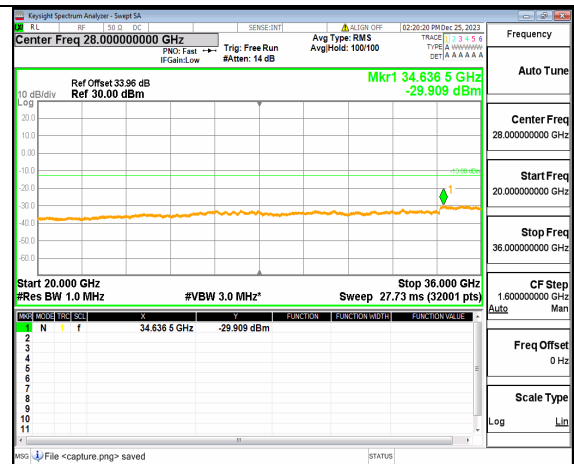

n77(3450-3550MHz) (20GHz-36GHz) 40M DFT-s-OFDM BPSK Inner_1RB_Left Low