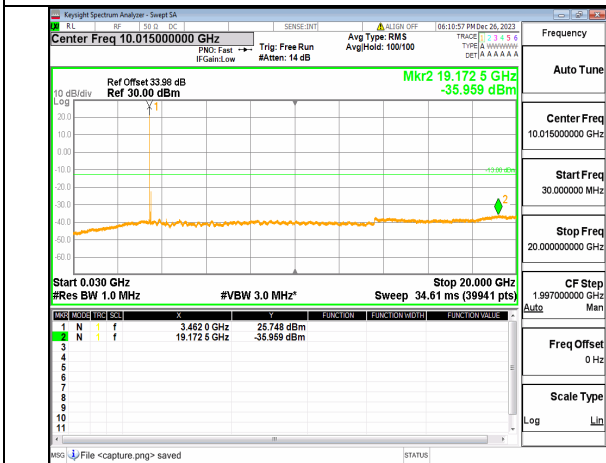

n77(3450-3550MHz) (30MHz-20GHz) 80M DFT-s-OFDM BPSK Inner_1RB_Left Mid