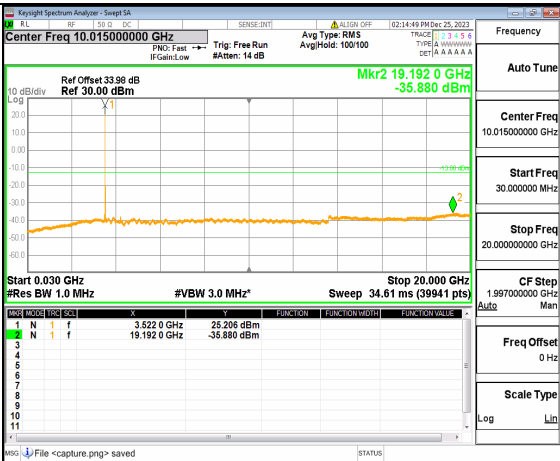

n77(3450-3550MHz) (30MHz-20GHz) 30M DFT-s-OFDM BPSK Inner_1RB_Left High