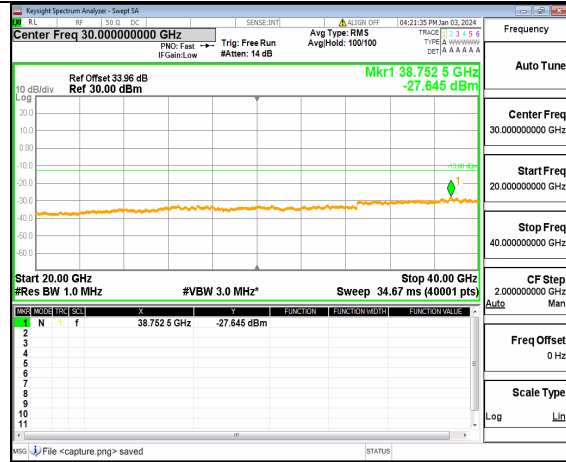

n77(3700-3980MHz) (20GHz-40GHz) 20M DFT-s-OFDM QPSK Inner_1RB_Right Mid