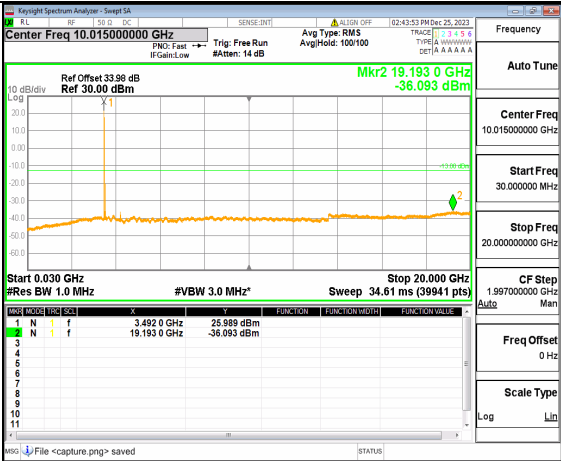

n77(3450-3550MHz) (30MHz-20GHz) 60M DFT-s-OFDM BPSK Inner_1RB_Left High