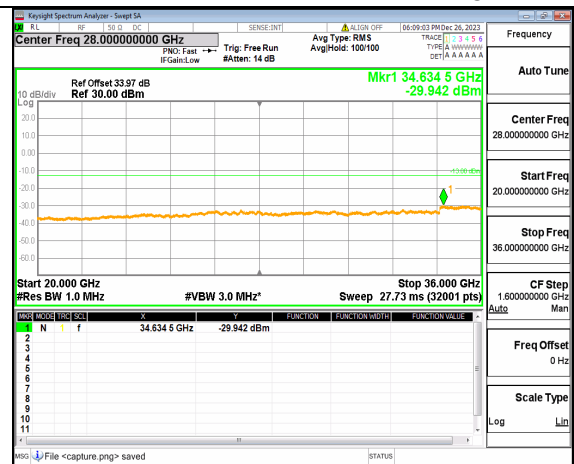

n77(3450-3550MHz) (20GHz-36GHz) 80M DFT-s-OFDM QPSK Inner_1RB_Left Low