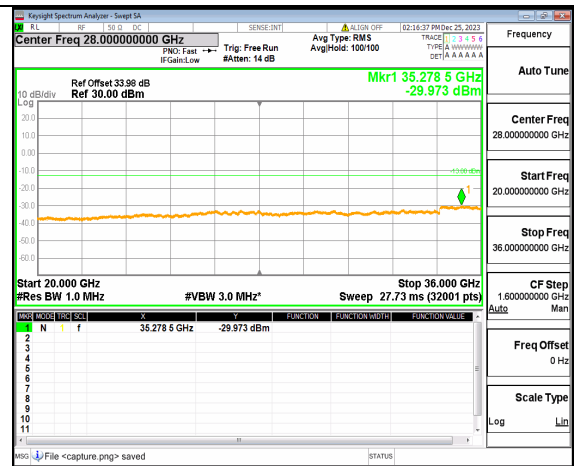

n77(3450-3550MHz) (20GHz-36GHz) 30M DFT-s-OFDM BPSK Inner_1RB_Right High