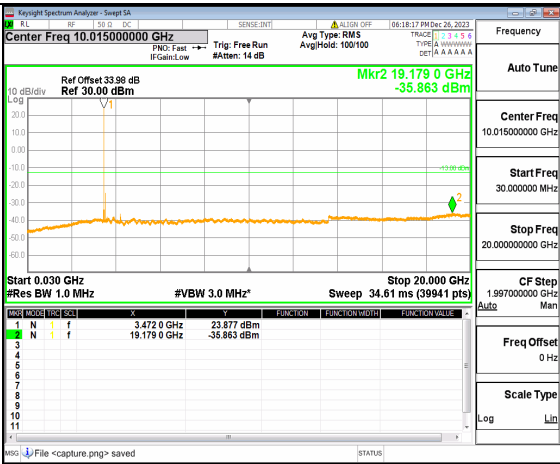

n77(3450-3550MHz) (30MHz-20GHz) 80M DFT-s-OFDM QPSK Inner_1RB_Left High