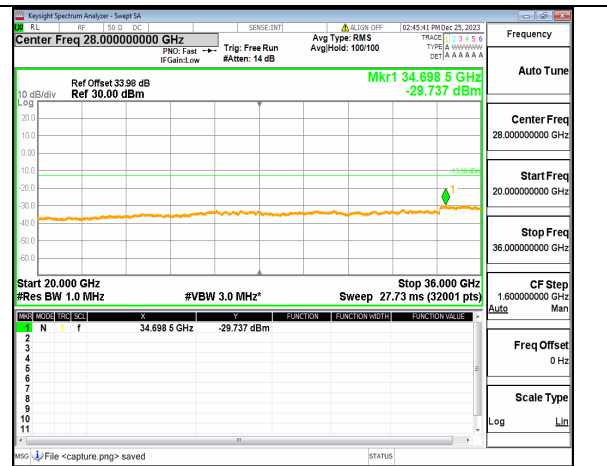

n77(3450-3550MHz) (20GHz-36GHz) 60M DFT-s-OFDM BPSK Inner_1RB_Right High