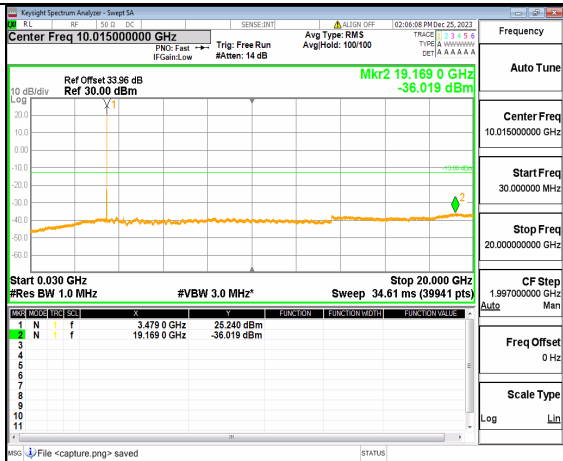

n77(3450-3550MHz) (30MHz-20GHz) 30M DFT-s-OFDM BPSK Inner\_1RB\_Left Low

n77(3450-3550MHz) (20GHz-36GHz) 30M DFT-s-OFDM BPSK Inner\_1RB\_Left Low

n77(3450-3550MHz) (30MHz-20GHz) 30M DFT-s-OFDM BPSK Inner\_1RB\_Right Low