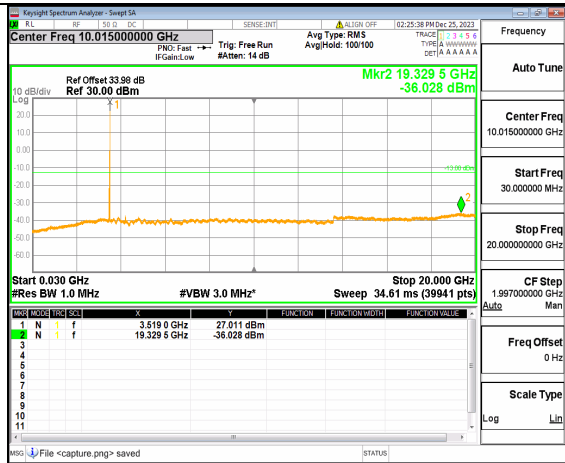

n77(3450-3550MHz) (30MHz-20GHz) 40M DFT-s-OFDM BPSK Inner_1RB_Right Mid