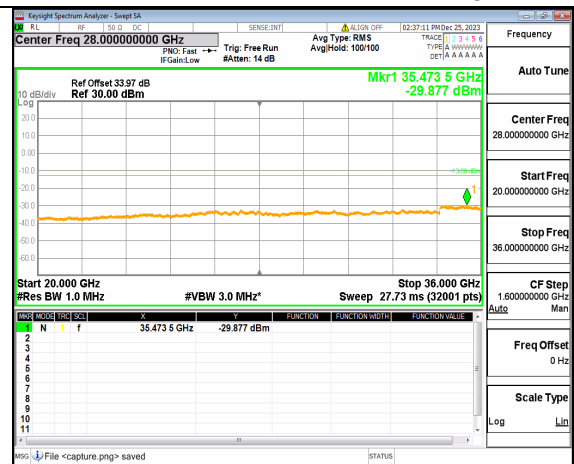

n77(3450-3550MHz) (20GHz-36GHz) 60M DFT-s-OFDM QPSK Inner_1RB_Left Low