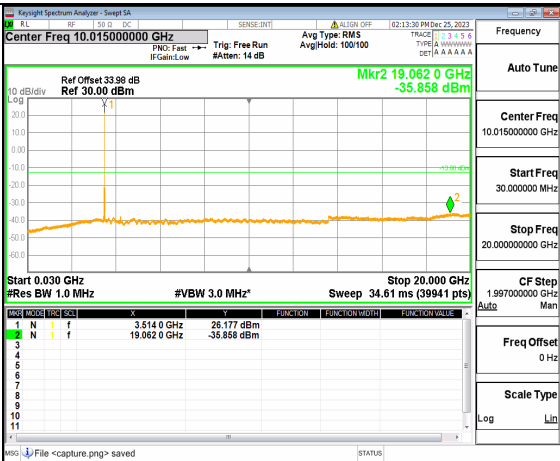

n77(3450-3550MHz) (30MHz-20GHz) 30M DFT-s-OFDM QPSK Inner_1RB_Right Mid