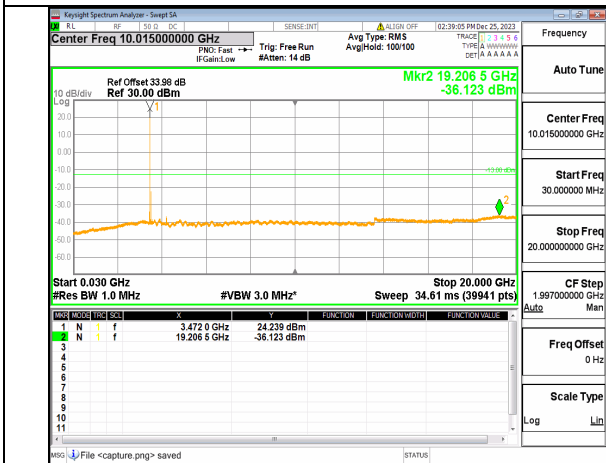

n77(3450-3550MHz) (30MHz-20GHz) 60M DFT-s-OFDM BPSK Inner_1RB_Left Mid