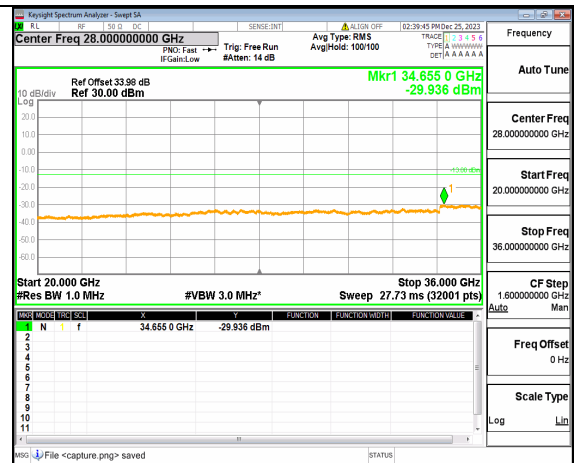

n77(3450-3550MHz) (20GHz-36GHz) 60M DFT-s-OFDM BPSK Inner_1RB_Left Mid