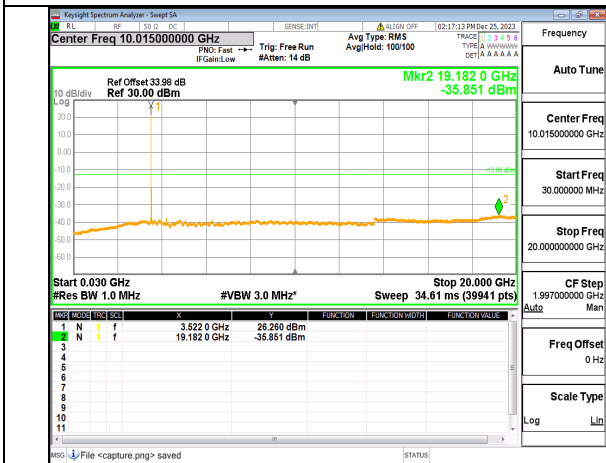

n77(3450-3550MHz) (30MHz-20GHz) 30M DFT-s-OFDM QPSK Inner_1RB_Left High