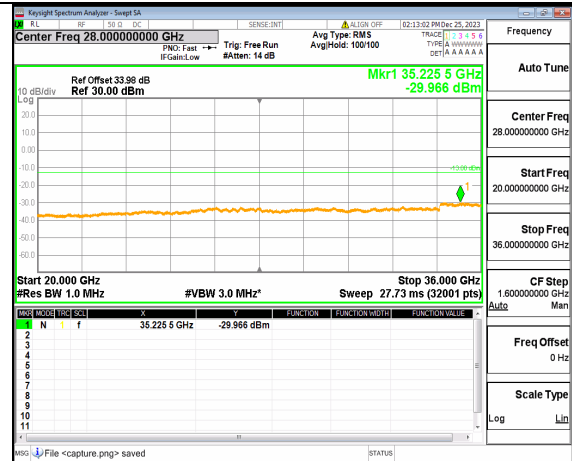

n77(3450-3550MHz) (20GHz-36GHz) 30M DFT-s-OFDM QPSK Inner_1RB_Left Mid