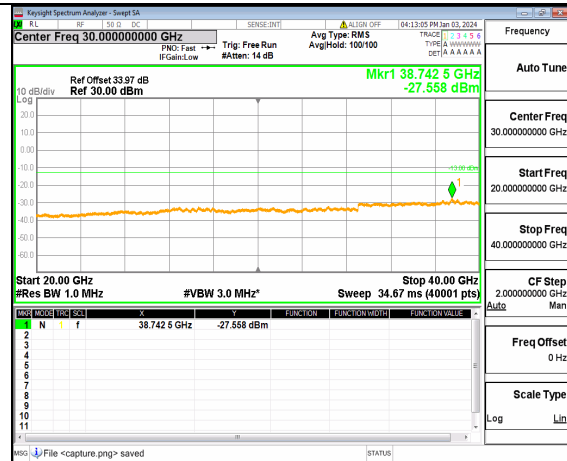

n77(3700-3980MHz) (20GHz-40GHz) 20M DFT-s-OFDM QPSK Inner_1RB_Left Low