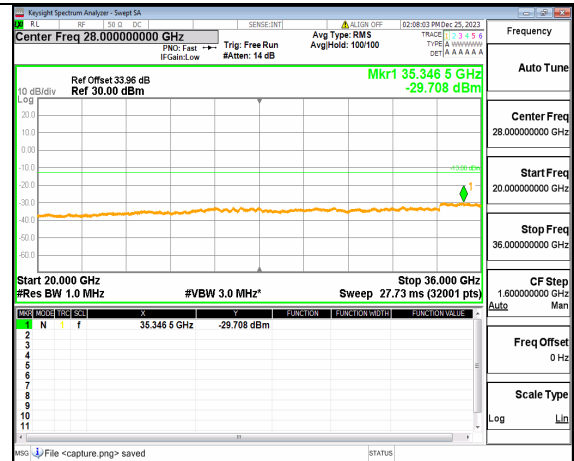

n77(3450-3550MHz) (20GHz-36GHz) 30M DFT-s-OFDM QPSK Inner_1RB_Left Low