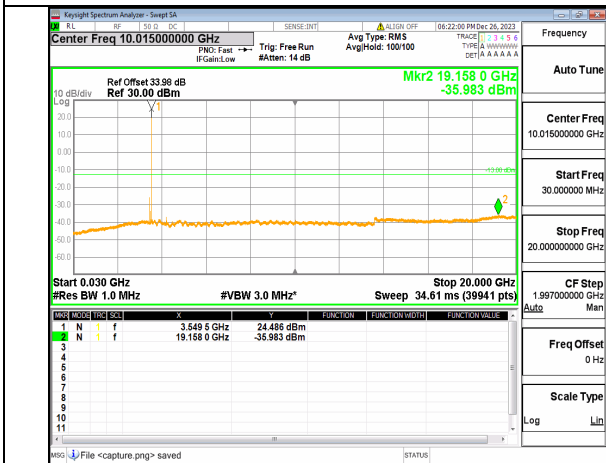

n77(3450-3550MHz) (30MHz-20GHz) 100M DFT-s-OFDM BPSK Inner_1RB_Right Mid