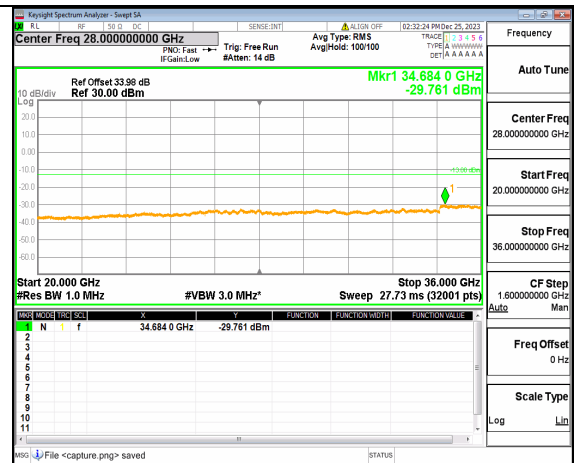

n77(3450-3550MHz) (20GHz-36GHz) 40M DFT-s-OFDM QPSK Inner_1RB_Left High