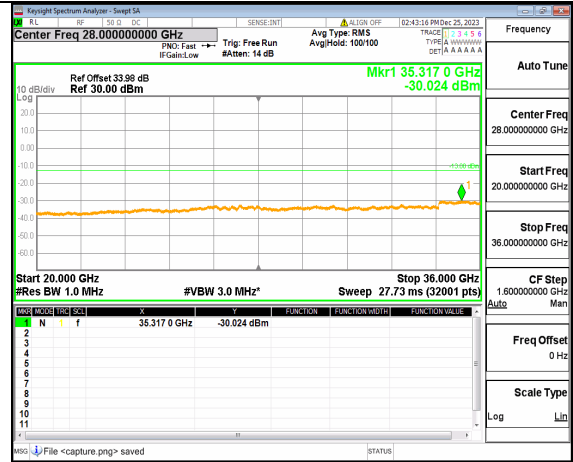

n77(3450-3550MHz) (20GHz-36GHz) 60M DFT-s-OFDM QPSK Inner_1RB_Right Mid