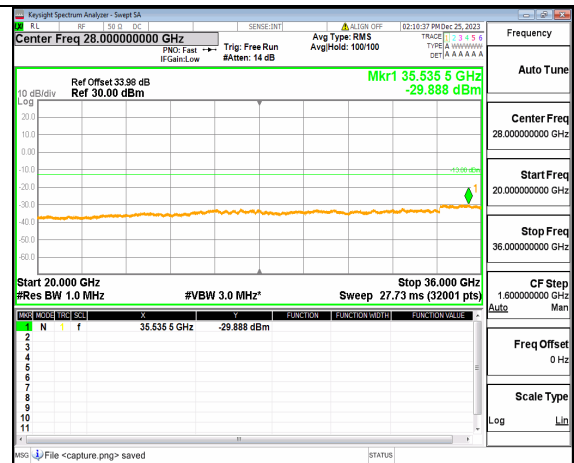

n77(3450-3550MHz) (20GHz-36GHz) 30M DFT-s-OFDM BPSK Inner_1RB_Left Mid