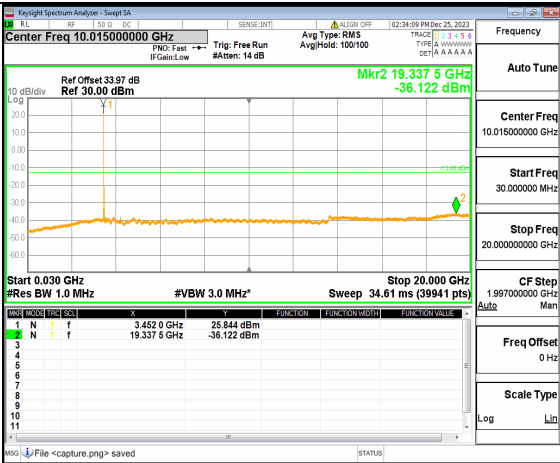

n77(3450-3550MHz) (20GHz-36GHz) 40M DFT-s-OFDM QPSK Inner\_1RB\_Left High

n77(3450-3550MHz) (30MHz-20GHz) 40M DFT-s-OFDM QPSK Inner\_1RB\_Right High

n77(3450-3550MHz) (20GHz-36GHz) 40M DFT-s-OFDM QPSK Inner\_1RB\_Right High