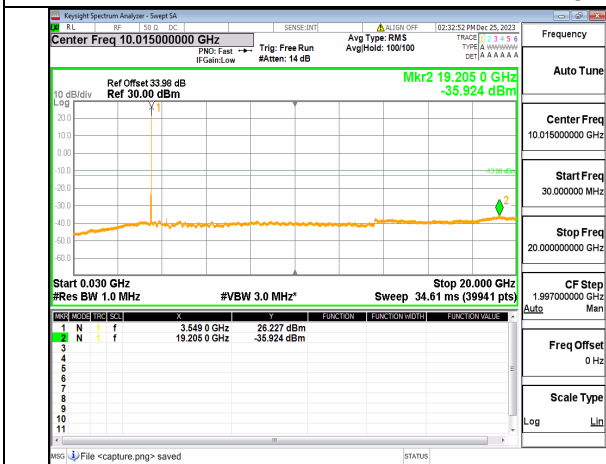

n77(3450-3550MHz) (30MHz-20GHz) 40M DFT-s-OFDM QPSK Inner_1RB_Right High