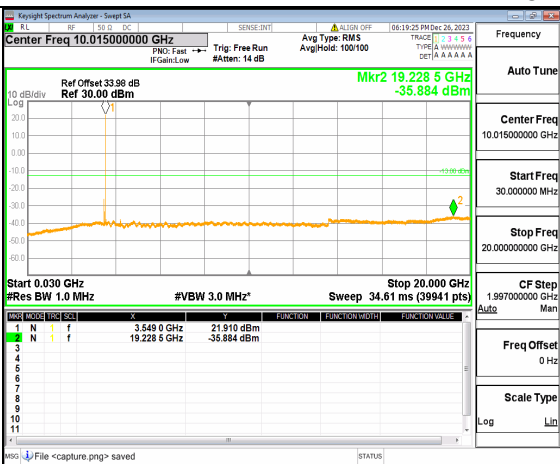

n77(3450-3550MHz) (30MHz-20GHz) 80M DFT-s-OFDM QPSK Inner_1RB_Right High