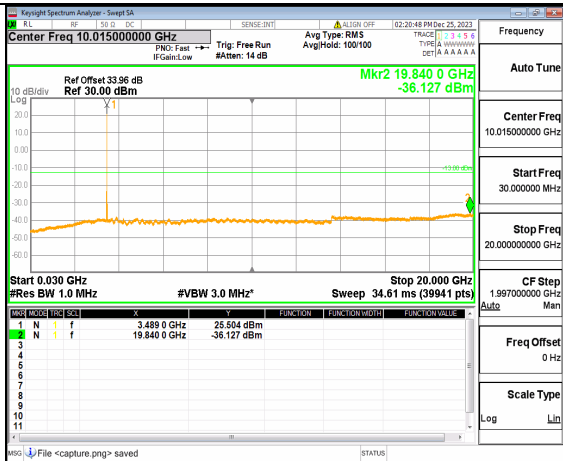

n77(3450-3550MHz) (30MHz-20GHz) 40M DFT-s-OFDM BPSK Inner_1RB_Right Low