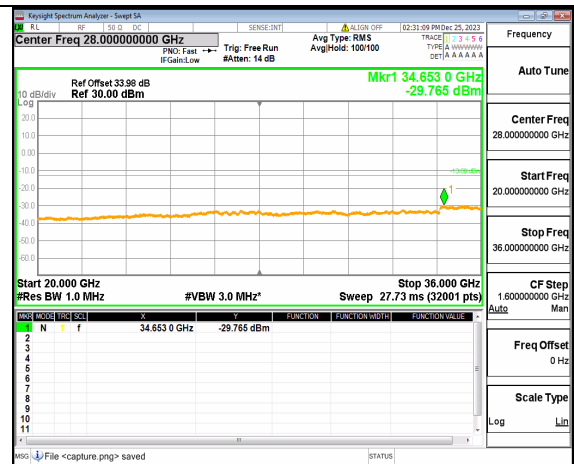

n77(3450-3550MHz) (20GHz-36GHz) 40M DFT-s-OFDM BPSK Inner_1RB_Right High