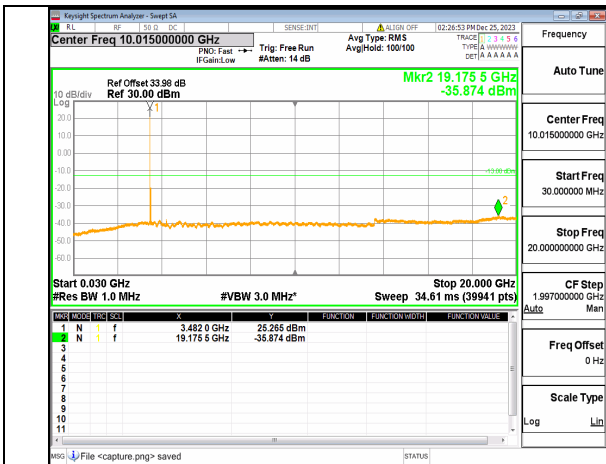

n77(3450-3550MHz) (30MHz-20GHz) 40M DFT-s-OFDM QPSK Inner_1RB_Left Mid