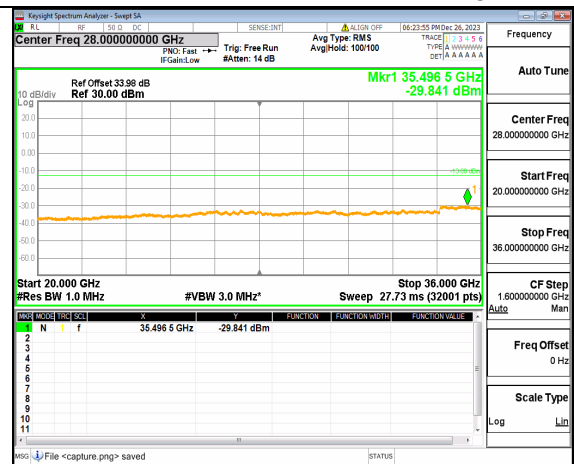

n77(3450-3550MHz) (20GHz-36GHz) 100M DFT-s-OFDM QPSK Inner_1RB_Left Mid