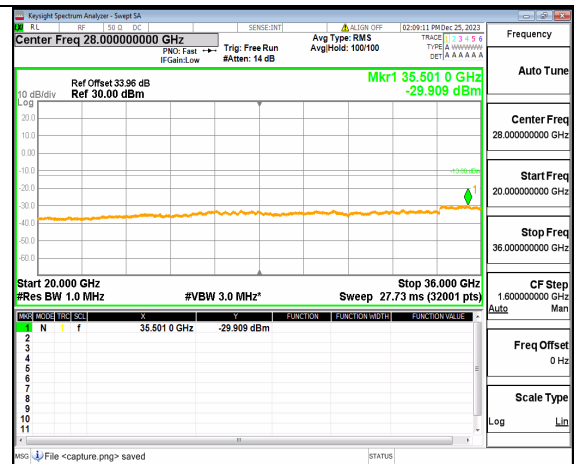

n77(3450-3550MHz) (20GHz-36GHz) 30M DFT-s-OFDM QPSK Inner_1RB_Right Low