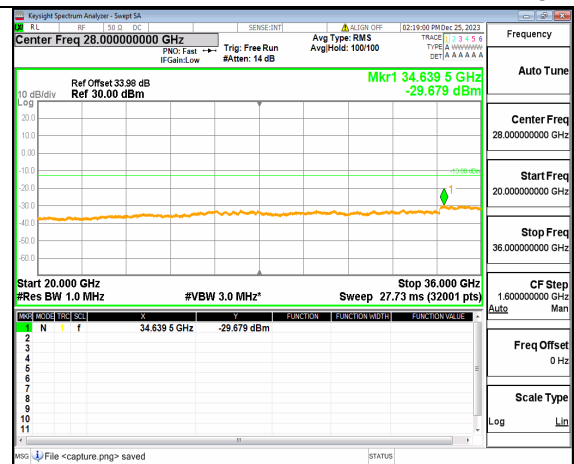

n77(3450-3550MHz) (20GHz-36GHz) 30M DFT-s-OFDM QPSK Inner_1RB_Right High