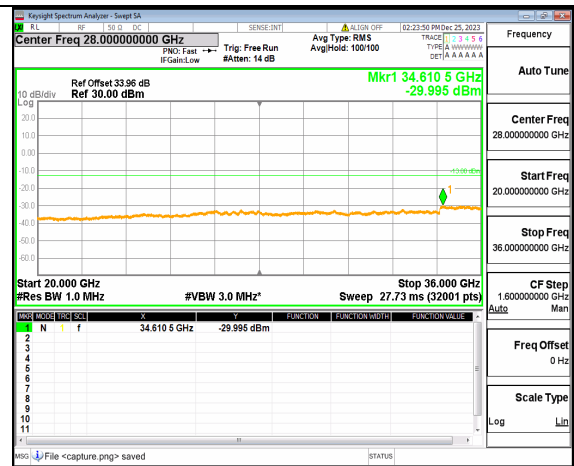

n77(3450-3550MHz) (20GHz-36GHz) 40M DFT-s-OFDM QPSK Inner_1RB_Right Low