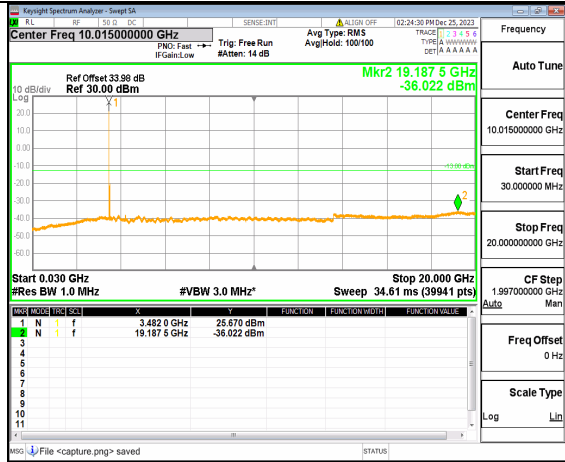

n77(3450-3550MHz) (30MHz-20GHz) 40M DFT-s-OFDM BPSK Inner_1RB_Left Mid