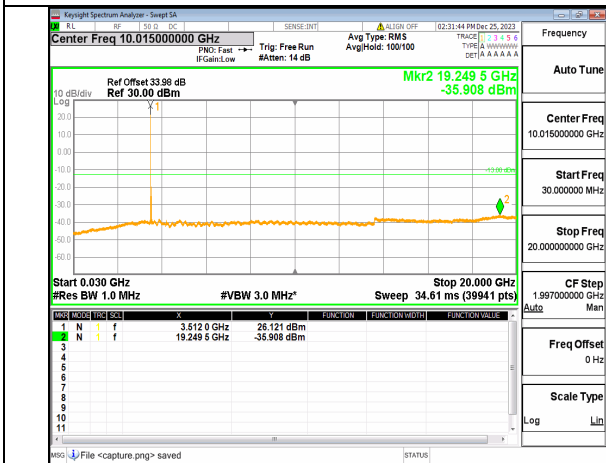

n77(3450-3550MHz) (30MHz-20GHz) 40M DFT-s-OFDM QPSK Inner_1RB_Left High