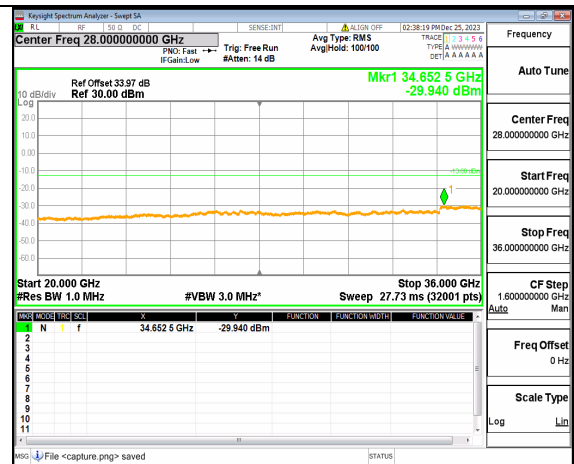

n77(3450-3550MHz) (20GHz-36GHz) 60M DFT-s-OFDM QPSK Inner_1RB_Right Low