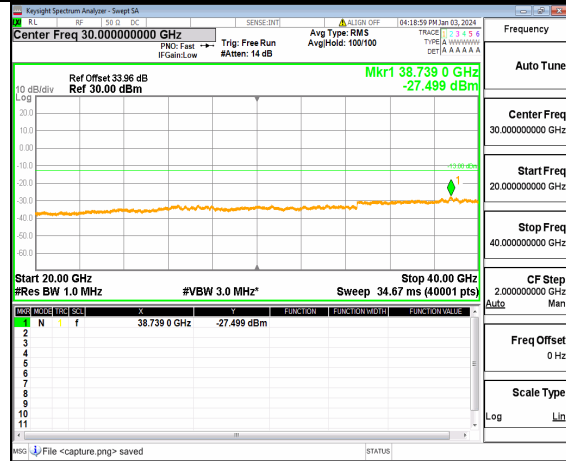

n77(3700-3980MHz) (20GHz-40GHz) 20M DFT-s-OFDM QPSK Inner_1RB_Left Mid