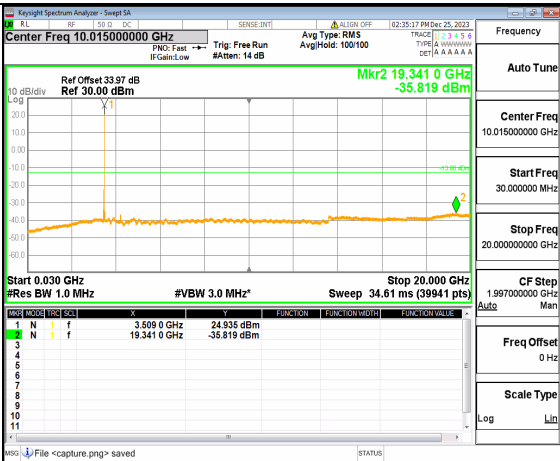

n77(3450-3550MHz) (30MHz-20GHz) 60M DFT-s-OFDM BPSK Inner_1RB_Right Low