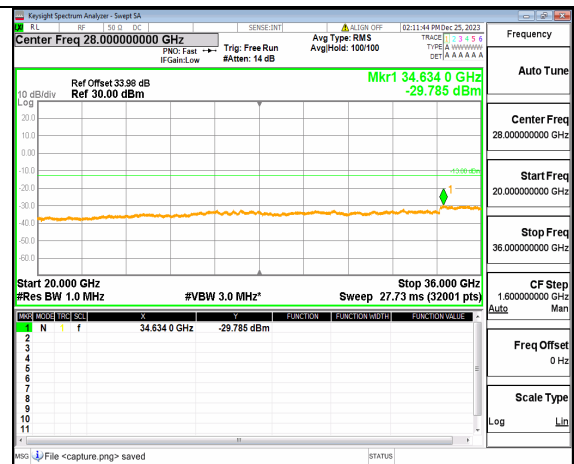

n77(3450-3550MHz) (20GHz-36GHz) 30M DFT-s-OFDM BPSK Inner_1RB_Right Mid