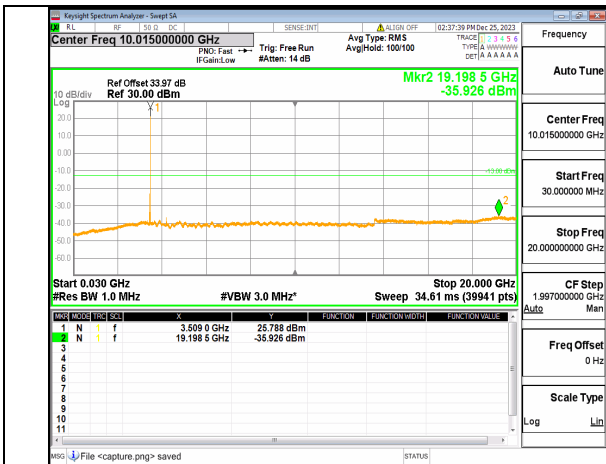

n77(3450-3550MHz) (30MHz-20GHz) 60M DFT-s-OFDM QPSK Inner_1RB_Right Low