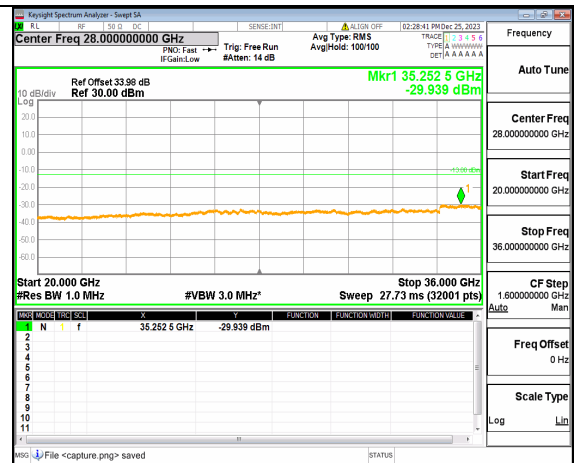

n77(3450-3550MHz) (20GHz-36GHz) 40M DFT-s-OFDM QPSK Inner_1RB_Right Mid