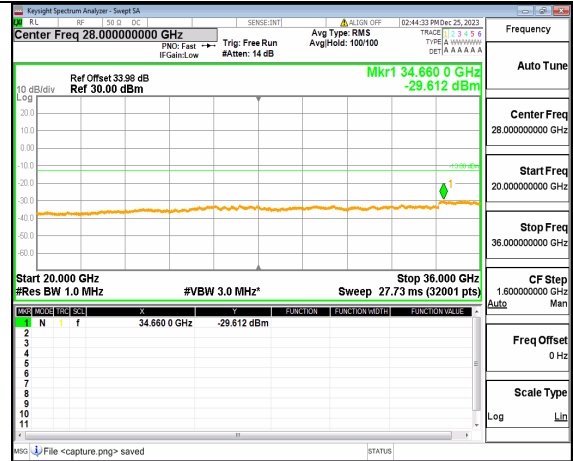

n77(3450-3550MHz) (20GHz-36GHz) 60M DFT-s-OFDM BPSK Inner_1RB_Left High