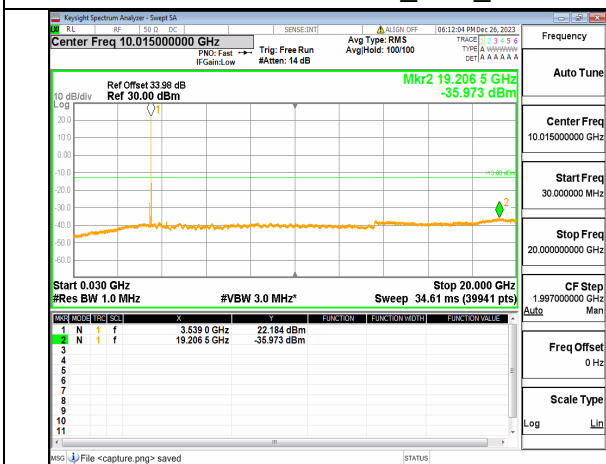

n77(3450-3550MHz) (30MHz-20GHz) 80M DFT-s-OFDM BPSK Inner_1RB_Right Mid