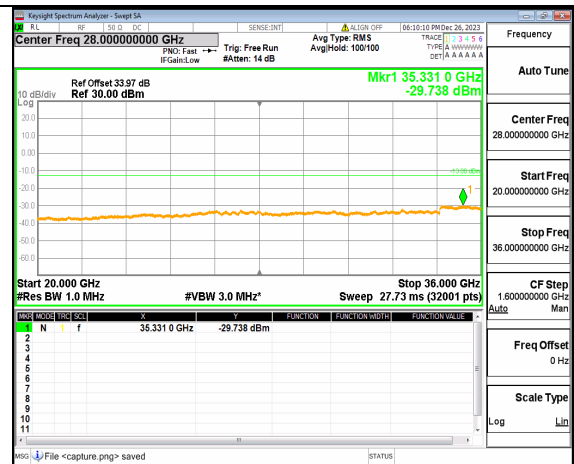

n77(3450-3550MHz) (20GHz-36GHz) 80M DFT-s-OFDM QPSK Inner_1RB_Right Low