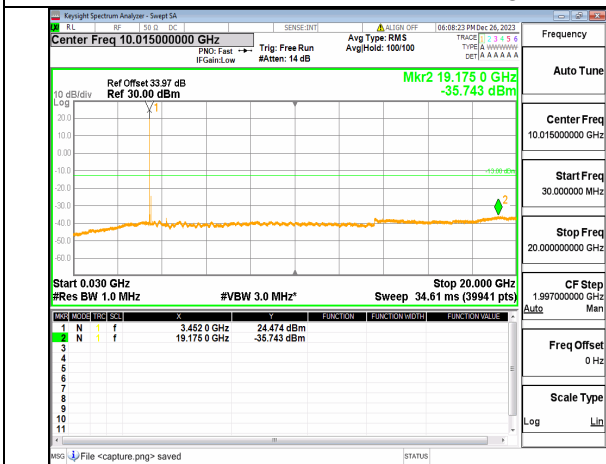

n77(3450-3550MHz) (30MHz-20GHz) 80M DFT-s-OFDM QPSK Inner_1RB_Left Low