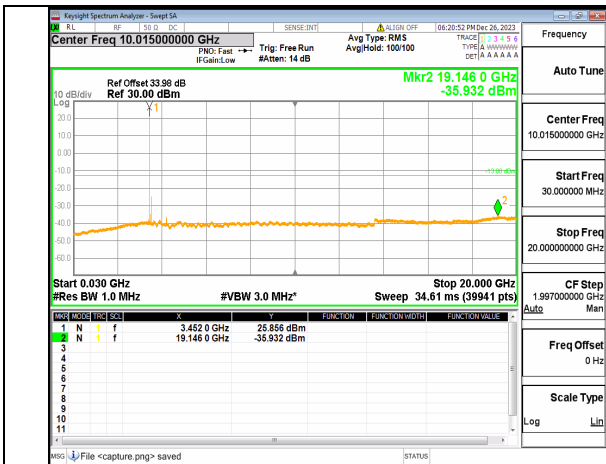

n77(3450-3550MHz) (20GHz-36GHz) 80M DFT-s-OFDM QPSK Inner\_1RB\_Left High

n77(3450-3550MHz) (30MHz-20GHz) 80M DFT-s-OFDM QPSK Inner\_1RB\_Right High

n77(3450-3550MHz) (20GHz-36GHz) 80M DFT-s-OFDM QPSK Inner\_1RB\_Right High