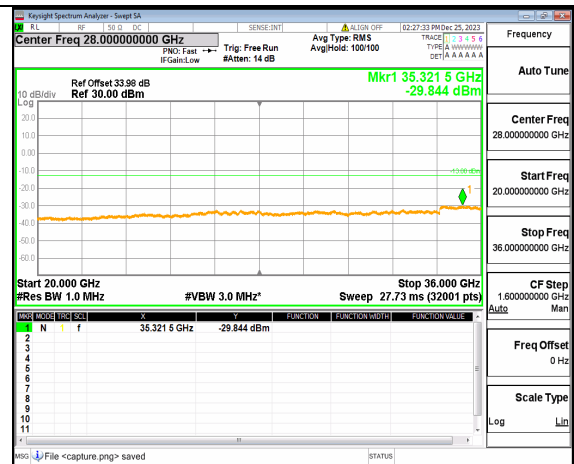

n77(3450-3550MHz) (20GHz-36GHz) 40M DFT-s-OFDM QPSK Inner_1RB_Left Mid