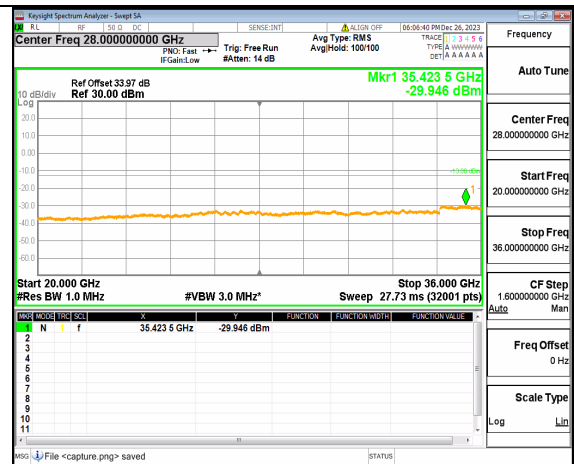

n77(3450-3550MHz) (20GHz-36GHz) 80M DFT-s-OFDM BPSK Inner_1RB_Left Low