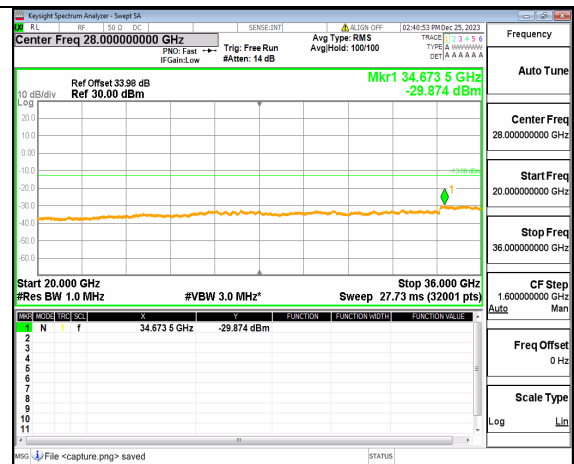

n77(3450-3550MHz) (20GHz-36GHz) 60M DFT-s-OFDM BPSK Inner_1RB_Right Mid