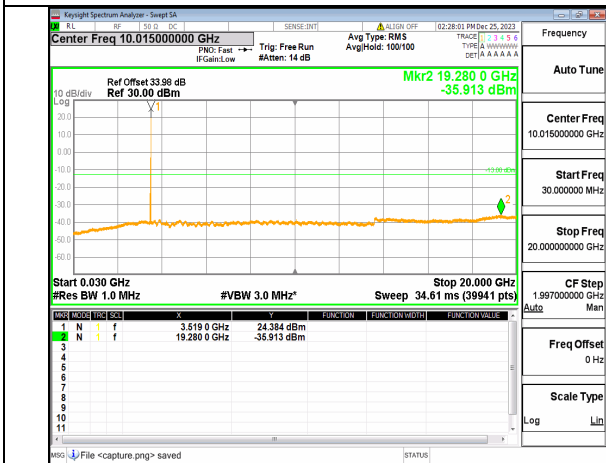

n77(3450-3550MHz) (30MHz-20GHz) 40M DFT-s-OFDM QPSK Inner_1RB_Right Mid