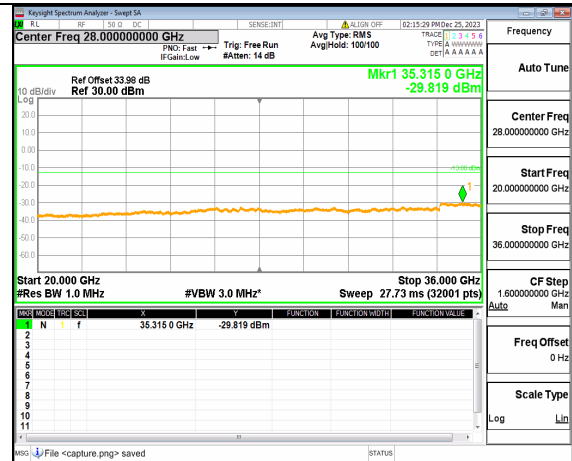

n77(3450-3550MHz) (20GHz-36GHz) 30M DFT-s-OFDM BPSK Inner_1RB_Left High