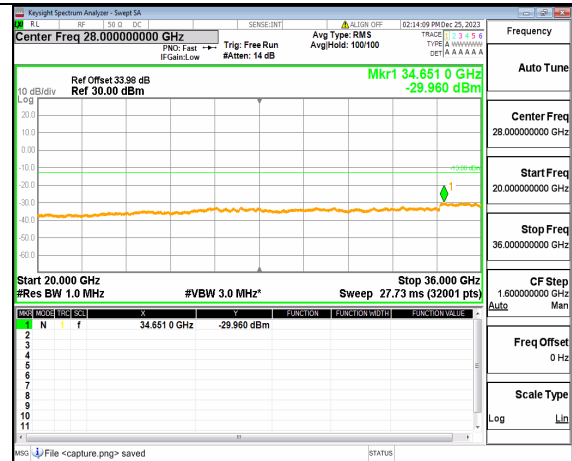

n77(3450-3550MHz) (20GHz-36GHz) 30M DFT-s-OFDM QPSK Inner_1RB_Right Mid