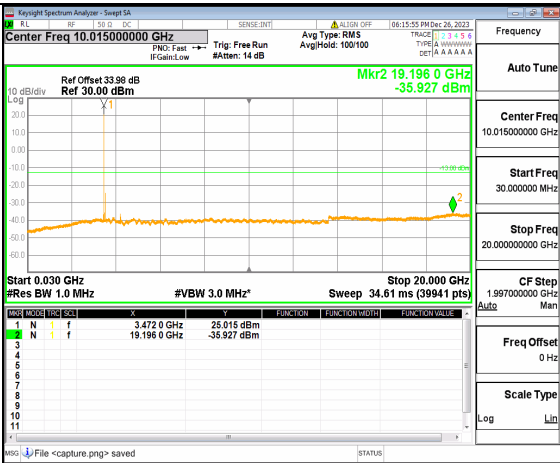

n77(3450-3550MHz) (30MHz-20GHz) 80M DFT-s-OFDM BPSK Inner_1RB_Left High