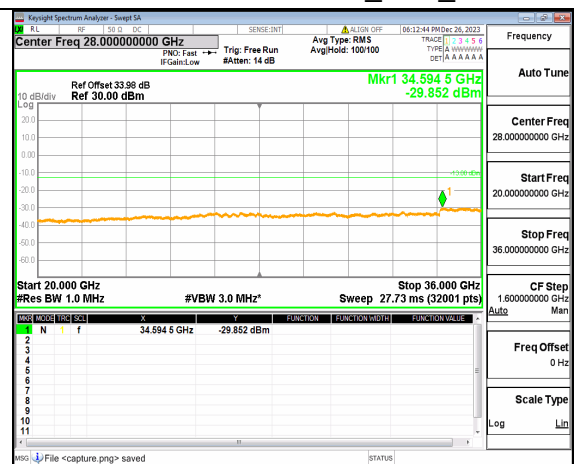

n77(3450-3550MHz) (20GHz-36GHz) 80M DFT-s-OFDM BPSK Inner_1RB_Right Mid