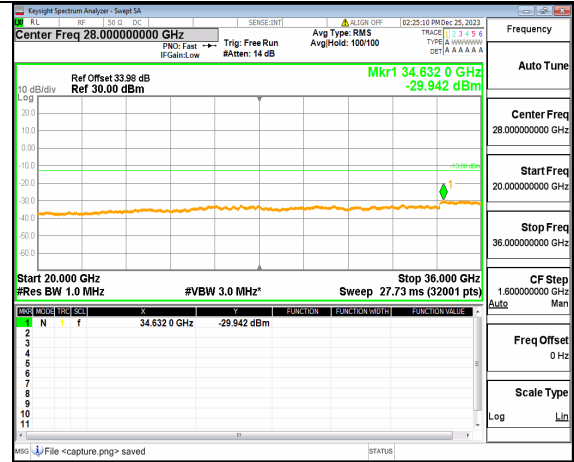

n77(3450-3550MHz) (20GHz-36GHz) 40M DFT-s-OFDM BPSK Inner_1RB_Left Mid