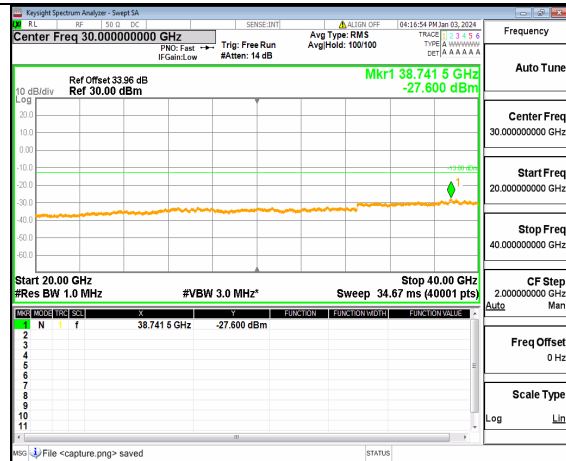

n77(3700-3980MHz) (20GHz-40GHz) 20M DFT-s-OFDM BPSK Inner_1RB_Right Mid