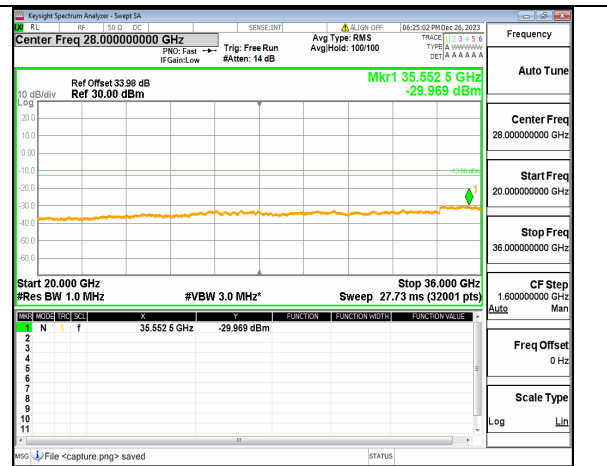

n77(3450-3550MHz) (20GHz-36GHz) 100M
DFT-s-OFDM QPSK Inner_1RB_Right Mid