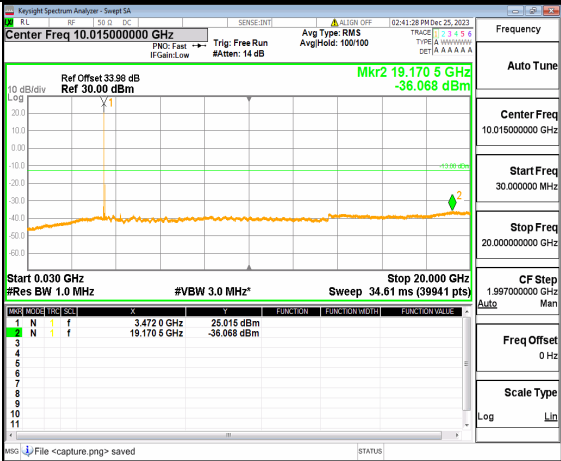

n77(3450-3550MHz) (30MHz-20GHz) 60M DFT-s-OFDM QPSK Inner_1RB_Left Mid