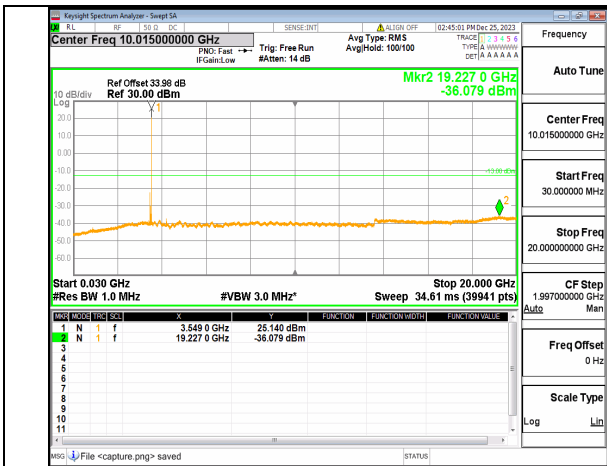

n77(3450-3550MHz) (30MHz-20GHz) 60M DFT-s-OFDM BPSK Inner_1RB_Right High