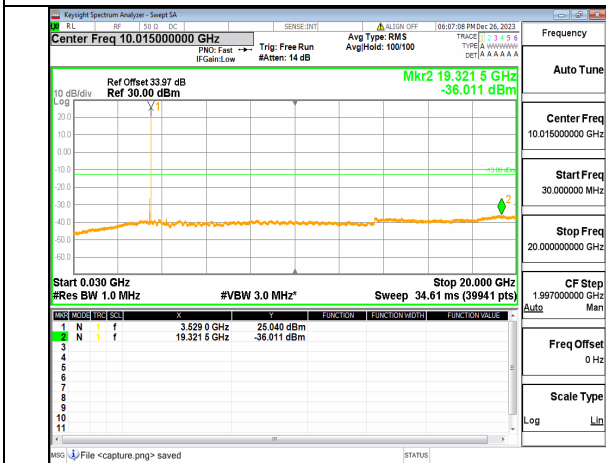

n77(3450-3550MHz) (30MHz-20GHz) 80M DFT-s-OFDM BPSK Inner_1RB_Right Low