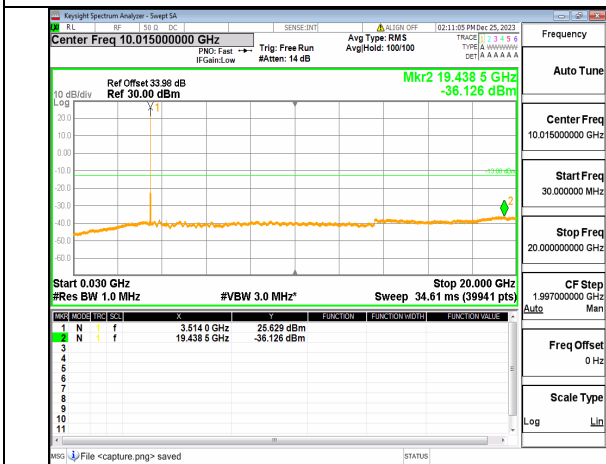

n77(3450-3550MHz) (30MHz-20GHz) 30M DFT-s-OFDM BPSK Inner_1RB_Right Mid