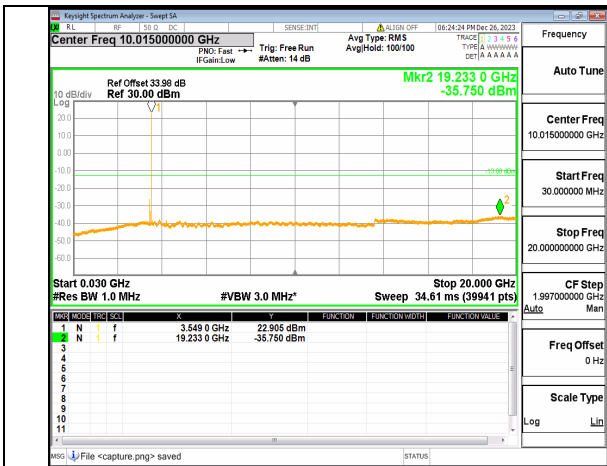

n77(3450-3550MHz) (30MHz-20GHz) 100M
DFT-s-OFDM QPSK Inner_1RB_Right Mid