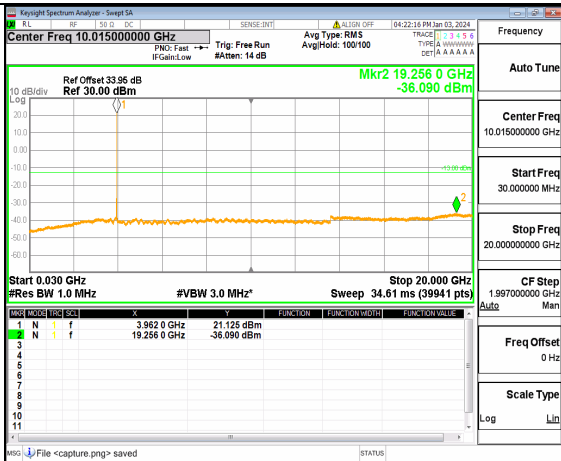

n77(3700-3980MHz) (30MHz-20GHz) 20M DFT-s-OFDM BPSK Inner_1RB_Left High