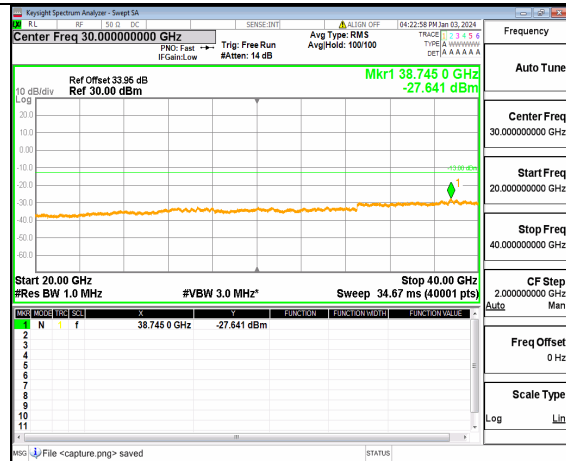

n77(3700-3980MHz) (20GHz-40GHz) 20M DFT-s-OFDM BPSK Inner_1RB_Left High