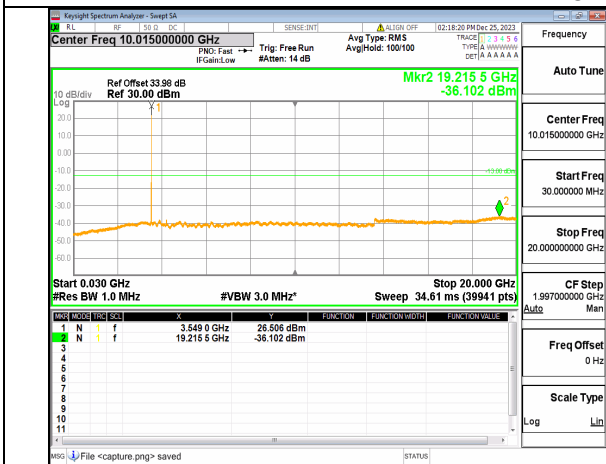

n77(3450-3550MHz) (30MHz-20GHz) 30M DFT-s-OFDM QPSK Inner_1RB_Right High