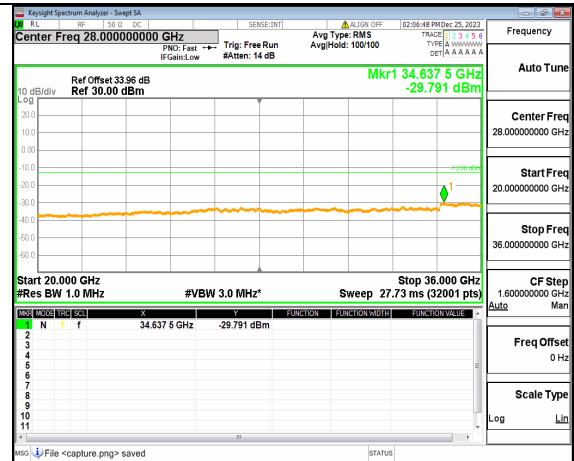

n77(3450-3550MHz) (30MHz-20GHz) 30M DFT-s-OFDM BPSK Inner\_1RB\_Left Low

n77(3450-3550MHz) (20GHz-36GHz) 30M DFT-s-OFDM BPSK Inner\_1RB\_Left Low

n77(3450-3550MHz) (30MHz-20GHz) 30M DFT-s-OFDM BPSK Inner\_1RB\_Right Low