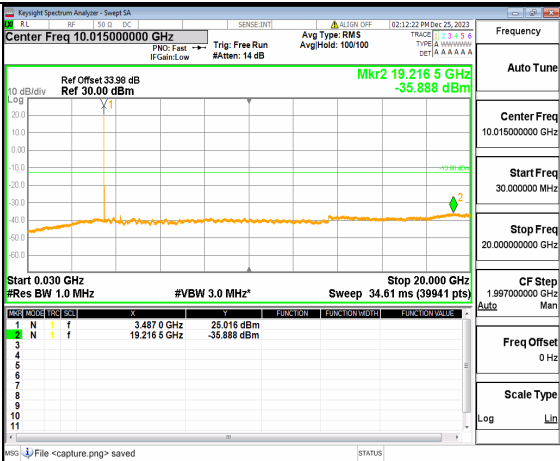

n77(3450-3550MHz) (30MHz-20GHz) 30M DFT-s-OFDM QPSK Inner_1RB_Left Mid