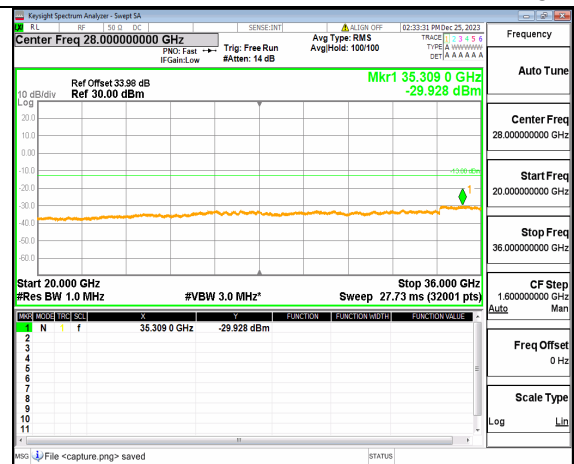

n77(3450-3550MHz) (20GHz-36GHz) 40M DFT-s-OFDM QPSK Inner_1RB_Right High