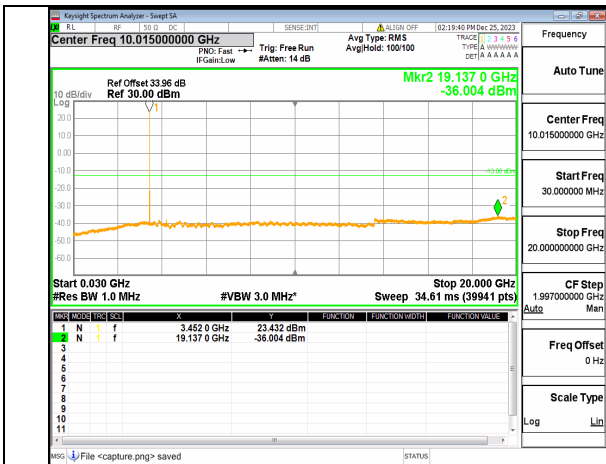

n77(3450-3550MHz) (30MHz-20GHz) 40M DFT-s-OFDM BPSK Inner_1RB_Left Low