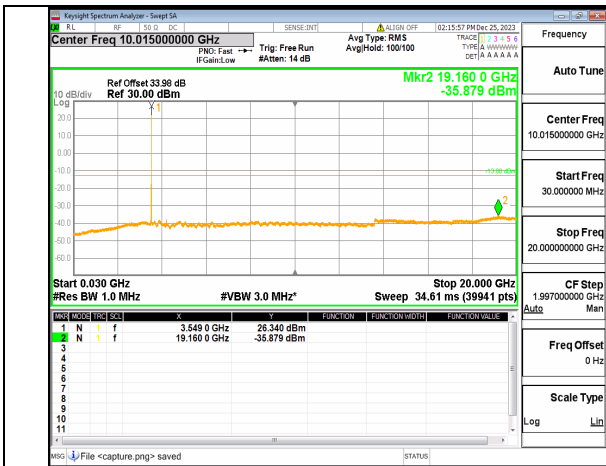

n77(3450-3550MHz) (30MHz-20GHz) 30M DFT-s-OFDM BPSK Inner_1RB_Right High