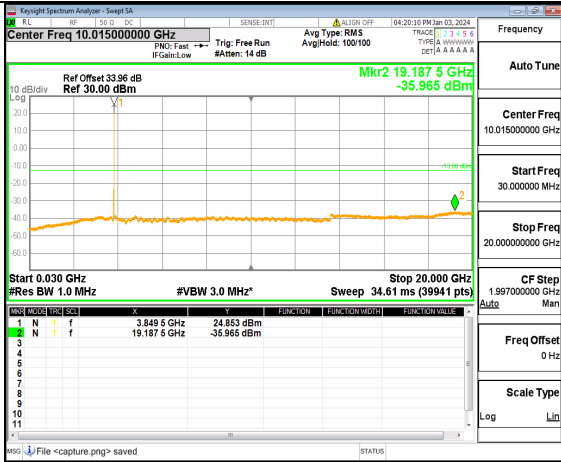

n77(3700-3980MHz) (30MHz-20GHz) 20M DFT-s-OFDM QPSK Inner_1RB_Right Mid