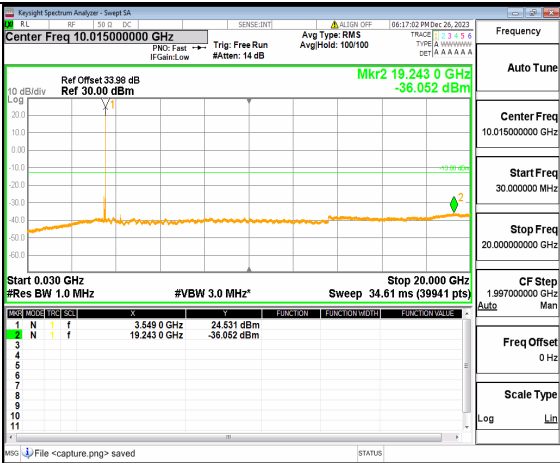

n77(3450-3550MHz) (30MHz-20GHz) 80M DFT-s-OFDM BPSK Inner_1RB_Right High