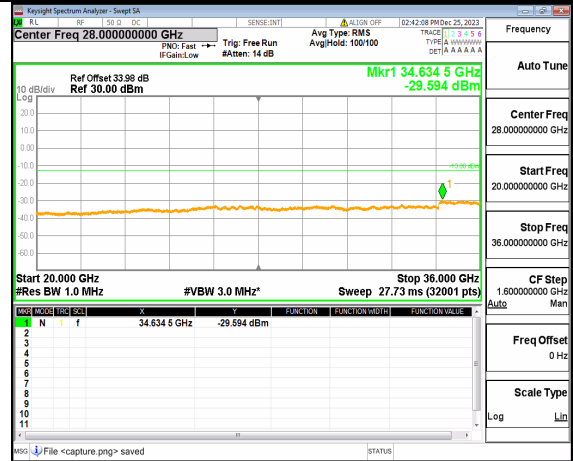

n77(3450-3550MHz) (20GHz-36GHz) 60M DFT-s-OFDM QPSK Inner_1RB_Left Mid