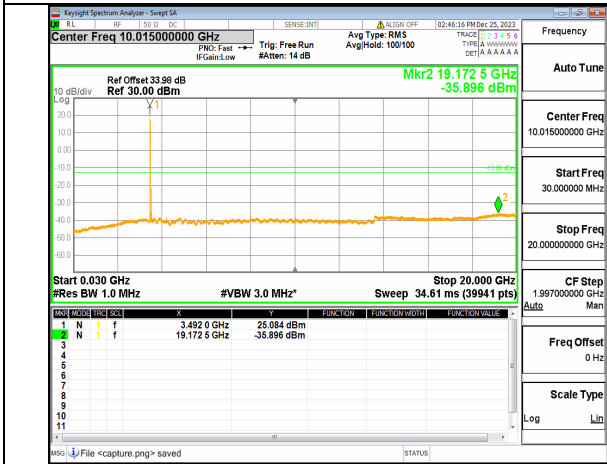

n77(3450-3550MHz) (30MHz-20GHz) 60M DFT-s-OFDM QPSK Inner_1RB_Left High