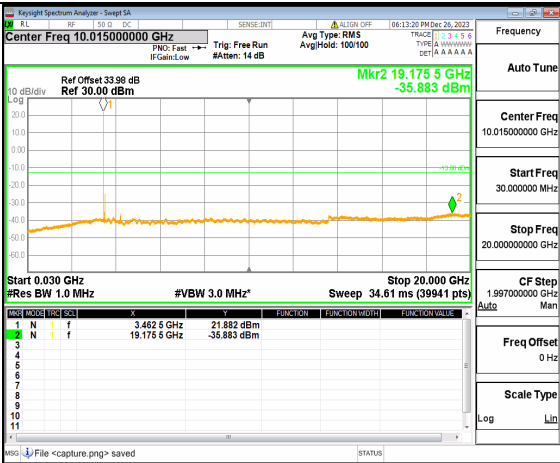

n77(3450-3550MHz) (30MHz-20GHz) 80M DFT-s-OFDM QPSK Inner_1RB_Left Mid