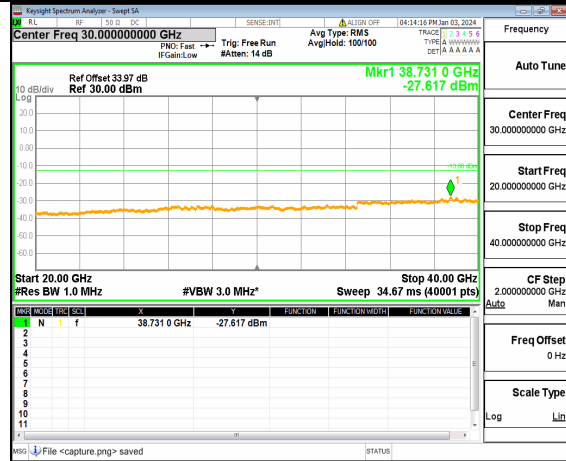

n77(3700-3980MHz) (20GHz-40GHz) 20M DFT-s-OFDM QPSK Inner_1RB_Right Low