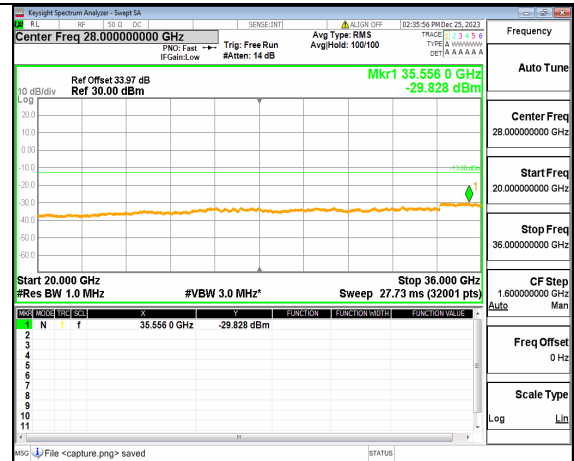

n77(3450-3550MHz) (20GHz-36GHz) 60M DFT-s-OFDM BPSK Inner_1RB_Right Low