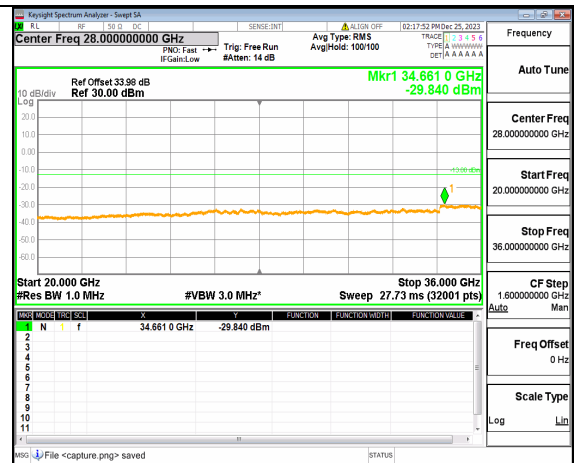

n77(3450-3550MHz) (20GHz-36GHz) 30M DFT-s-OFDM QPSK Inner_1RB_Left High