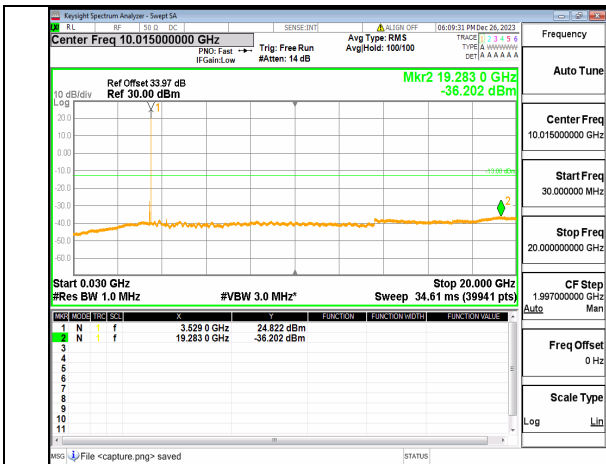

n77(3450-3550MHz) (30MHz-20GHz) 80M DFT-s-OFDM QPSK Inner_1RB_Right Low