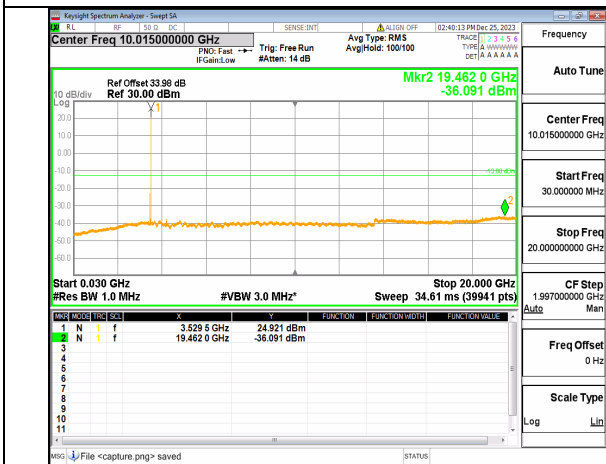

n77(3450-3550MHz) (30MHz-20GHz) 60M DFT-s-OFDM BPSK Inner_1RB_Right Mid