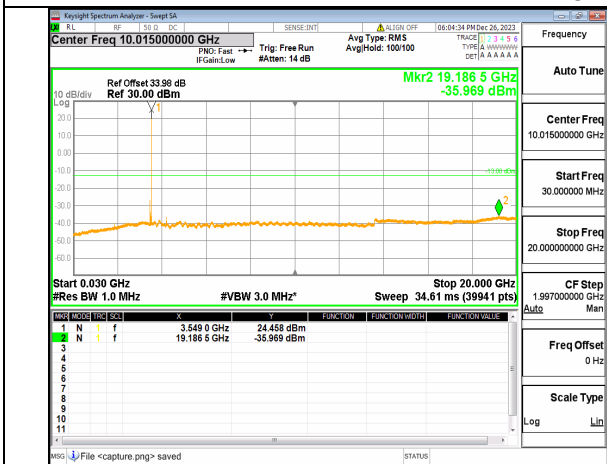

n77(3450-3550MHz) (30MHz-20GHz) 60M DFT-s-OFDM QPSK Inner_1RB_Right High