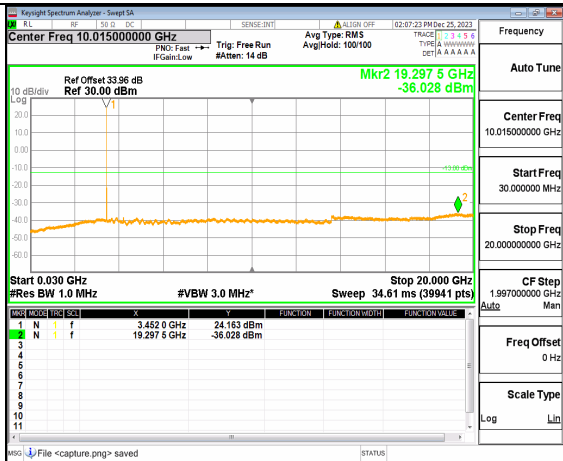

n77(3450-3550MHz) (30MHz-20GHz) 30M DFT-s-OFDM QPSK Inner_1RB_Left Low