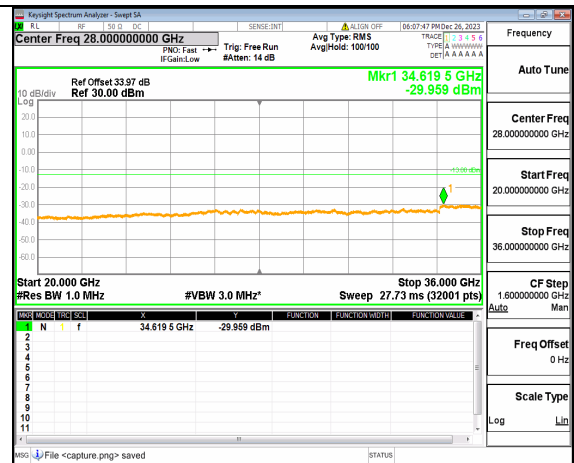

n77(3450-3550MHz) (20GHz-36GHz) 80M DFT-s-OFDM BPSK Inner_1RB_Right Low