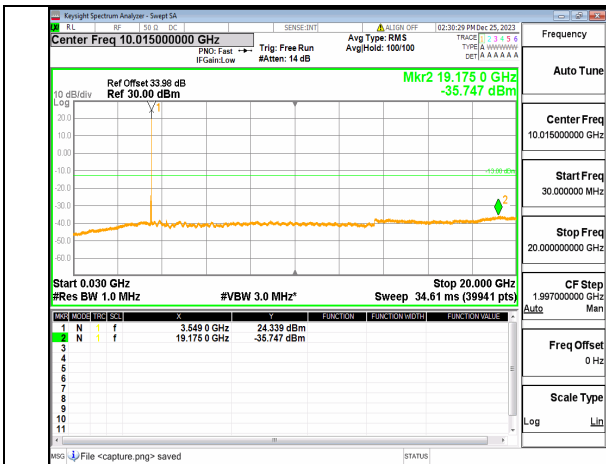

n77(3450-3550MHz) (30MHz-20GHz) 40M DFT-s-OFDM BPSK Inner_1RB_Right High