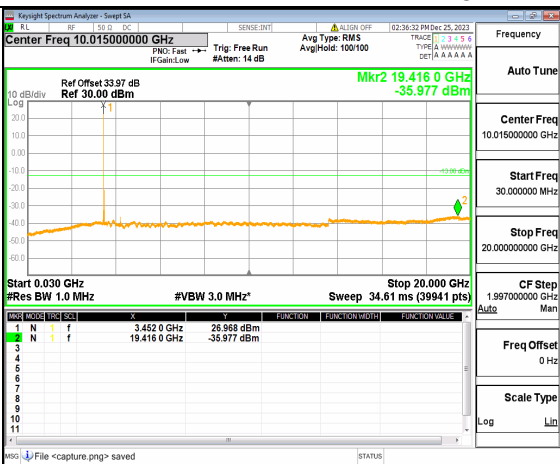

n77(3450-3550MHz) (30MHz-20GHz) 60M DFT-s-OFDM QPSK Inner_1RB_Left Low