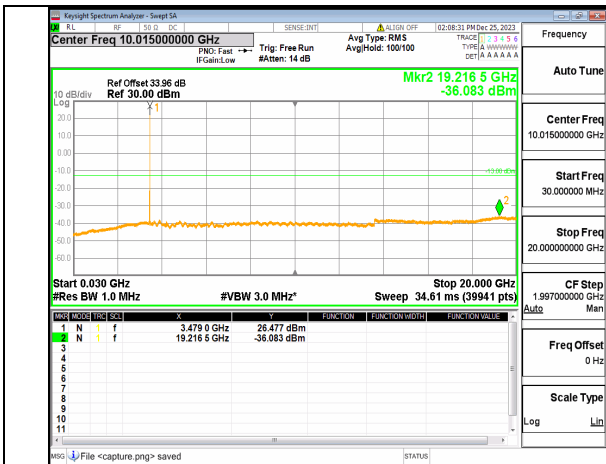

n77(3450-3550MHz) (30MHz-20GHz) 30M DFT-s-OFDM QPSK Inner_1RB_Right Low