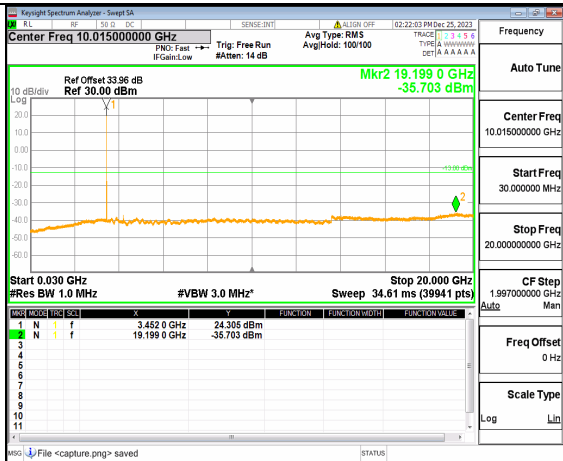

n77(3450-3550MHz) (30MHz-20GHz) 40M DFT-s-OFDM QPSK Inner_1RB_Left Low