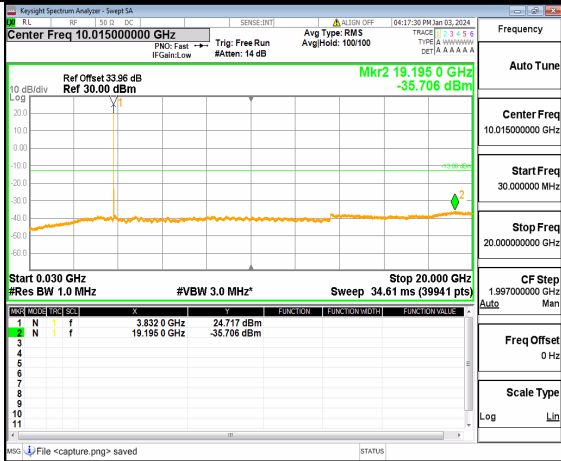

n77(3700-3980MHz) (30MHz-20GHz) 20M DFT-s-OFDM QPSK Inner_1RB_Left Mid