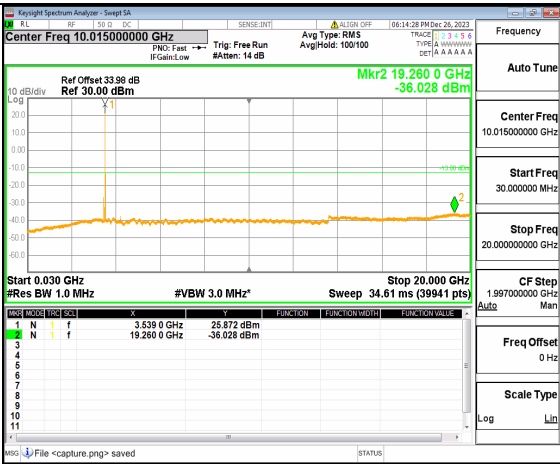

n77(3450-3550MHz) (30MHz-20GHz) 80M DFT-s-OFDM QPSK Inner_1RB_Right Mid