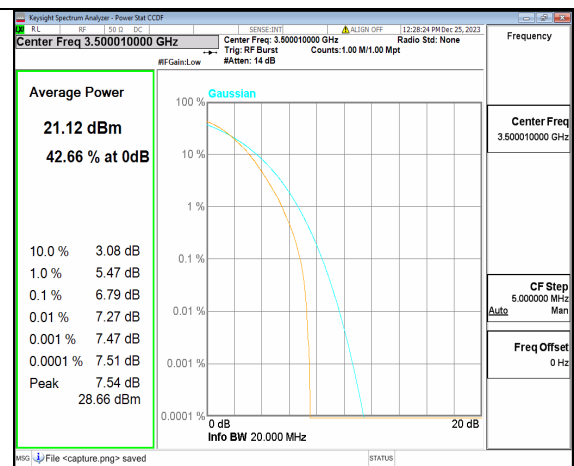

n77(3450-3550MHz) 20M DFT-s-OFDM 256QAM Outer_Full Mid