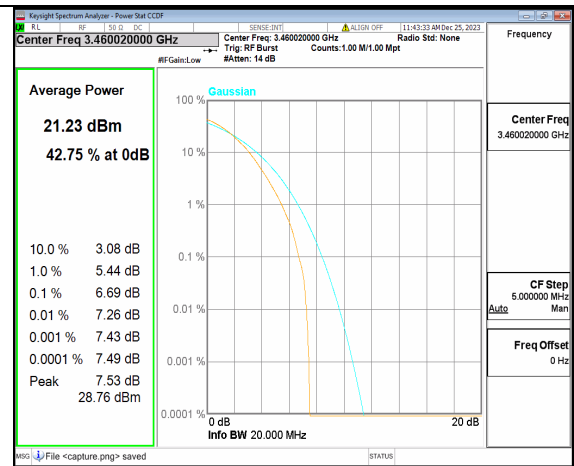

n77(3450-3550MHz) 20M DFT-s-OFDM 256QAM Outer_Full Low