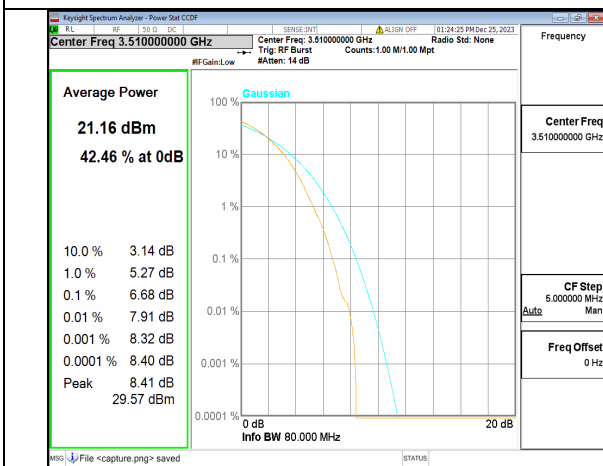

n77(3450-3550MHz) 80M CP-OFDM QPSK Outer_Full High