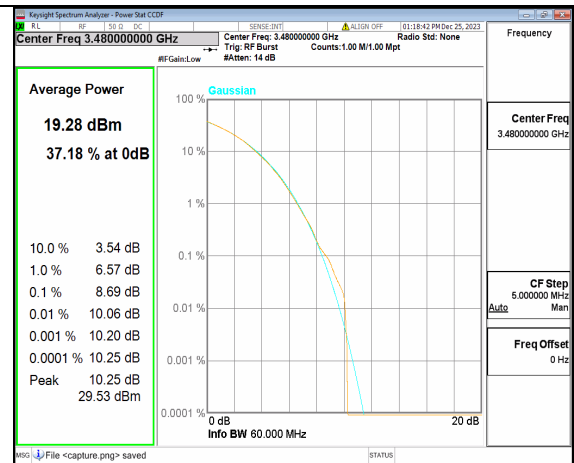

n77(3450-3550MHz) 60M CP-OFDM 256QAM Outer_Full Low