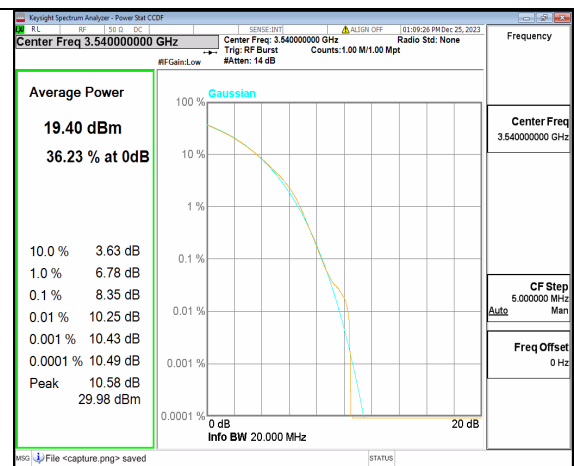

n77(3450-3550MHz) 20M CP-OFDM 256QAM Outer_Full High