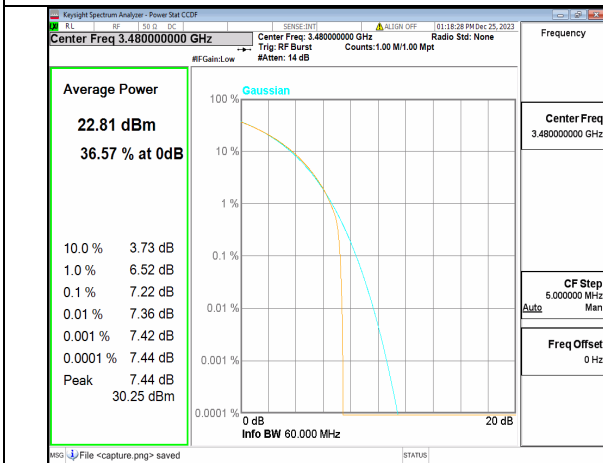

n77(3450-3550MHz) 60M CP-OFDM QPSK Outer_Full Low