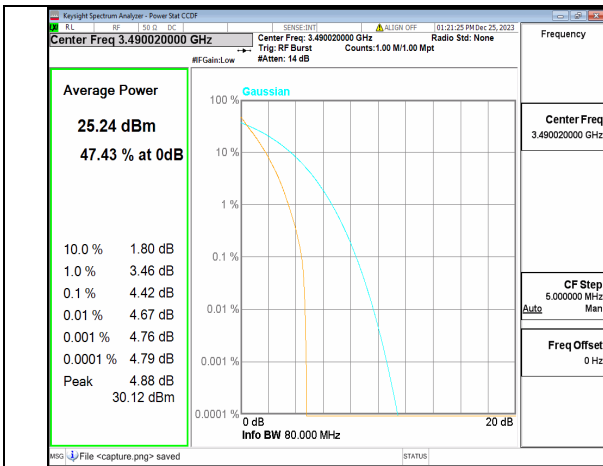

n77(3450-3550MHz) 60M DFT-s-OFDM BPSK Outer\_Full High

n77(3450-3550MHz) 60M DFT-s-OFDM 256QAM Outer\_Full High

n77(3450-3550MHz) 60M CP-OFDM QPSK Outer\_Full High

n77(3450-3550MHz) 60M CP-OFDM 256QAM Outer\_Full High