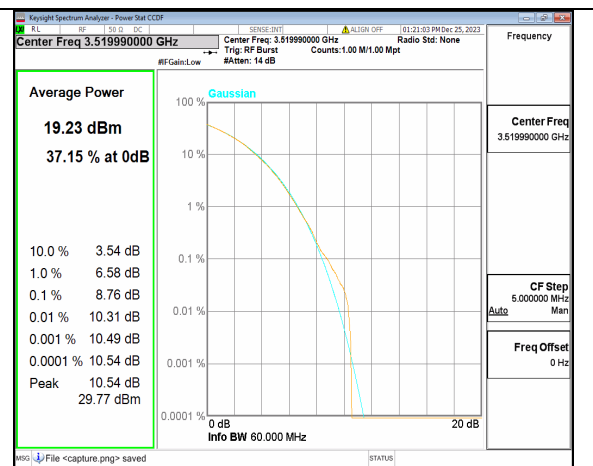

n77(3450-3550MHz) 60M CP-OFDM 256QAM Outer_Full High