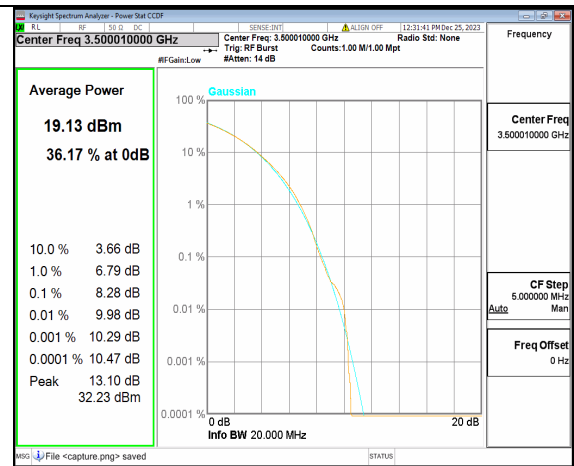

n77(3450-3550MHz) 20M CP-OFDM 256QAM Outer_Full Mid