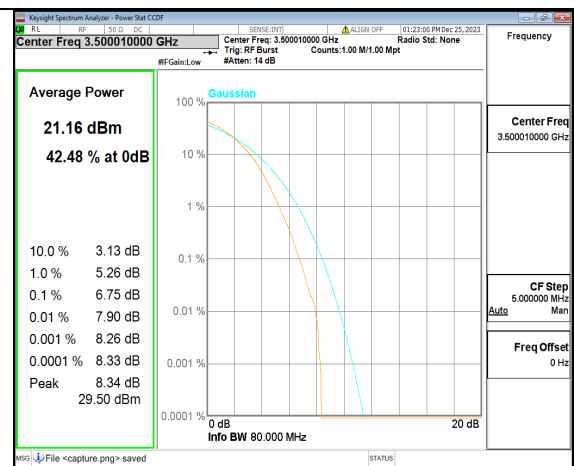

n77(3450-3550MHz) 80M DFT-s-OFDM 256QAM Outer_Full Mid