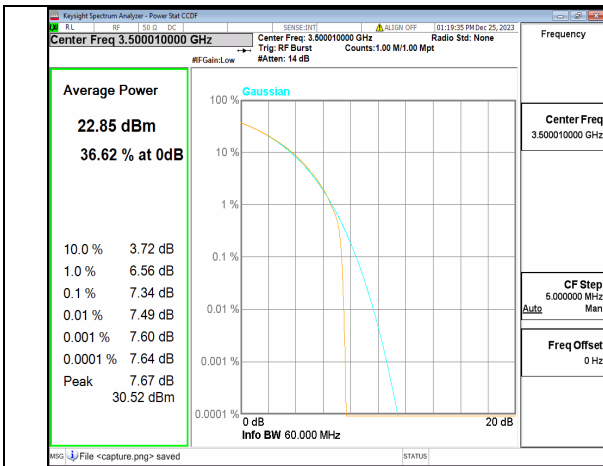

n77(3450-3550MHz) 60M CP-OFDM QPSK Outer_Full Mid