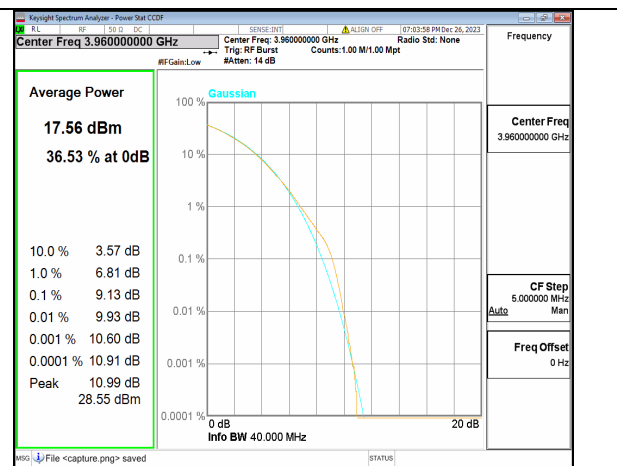

n77(3700-3980MHz) 40M CP-OFDM 256QAM Outer_Full High