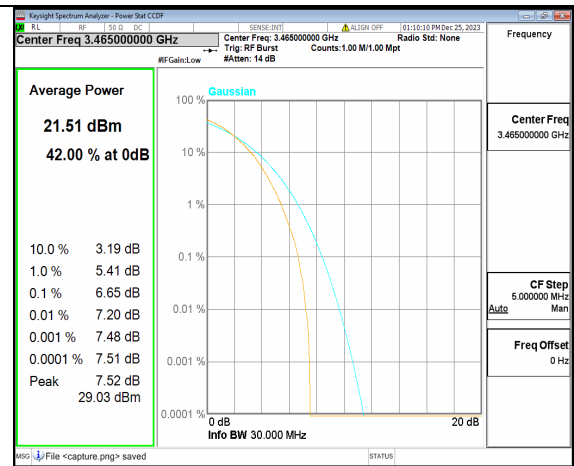

n77(3450-3550MHz) 30M DFT-s-OFDM 256QAM Outer_Full Low