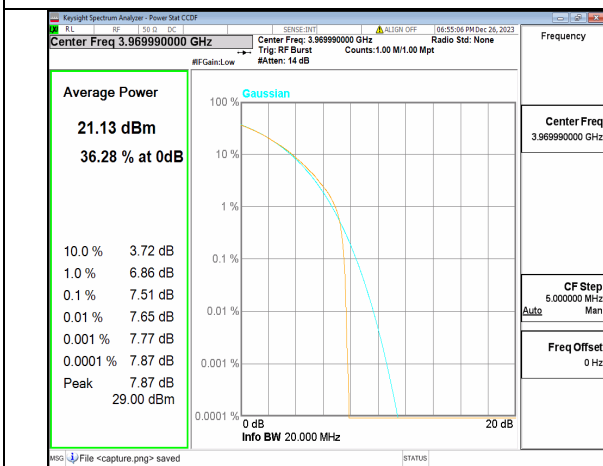

n77(3700-3980MHz) 20M CP-OFDM QPSK Outer\_Full Mid

n77(3700-3980MHz) 20M CP-OFDM 256QAM Outer\_Full Mid

n77(3700-3980MHz) 20M DFT-s-OFDM BPSK Outer\_Full High

n77(3700-3980MHz) 20M DFT-s-OFDM 256QAM Outer\_Full High