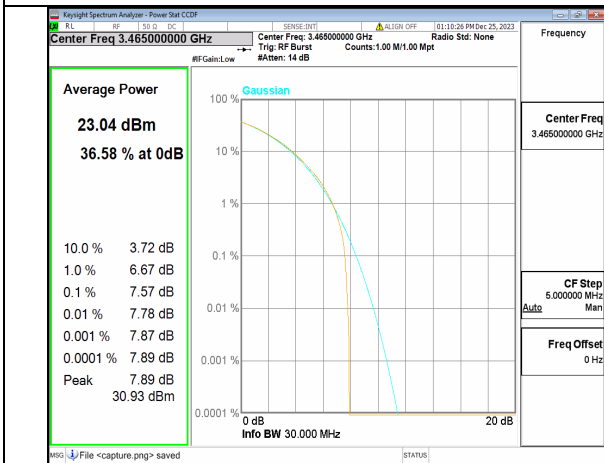

n77(3450-3550MHz) 30M CP-OFDM QPSK Outer_Full Low