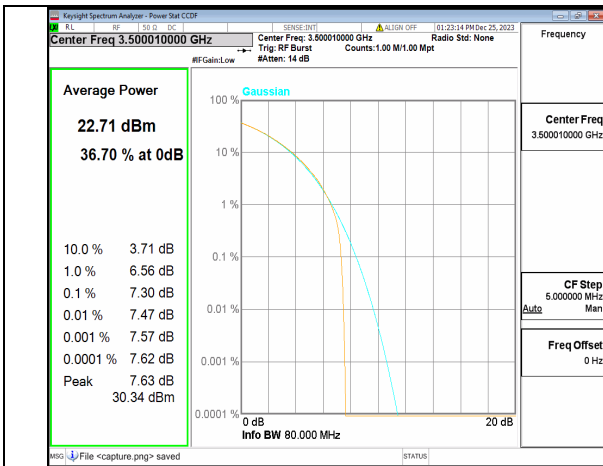

n77(3450-3550MHz) 80M CP-OFDM QPSK Outer_Full Mid