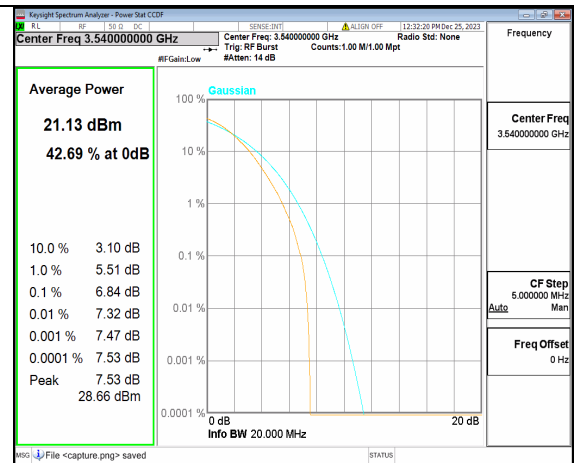

n77(3450-3550MHz) 20M DFT-s-OFDM 256QAM Outer_Full High