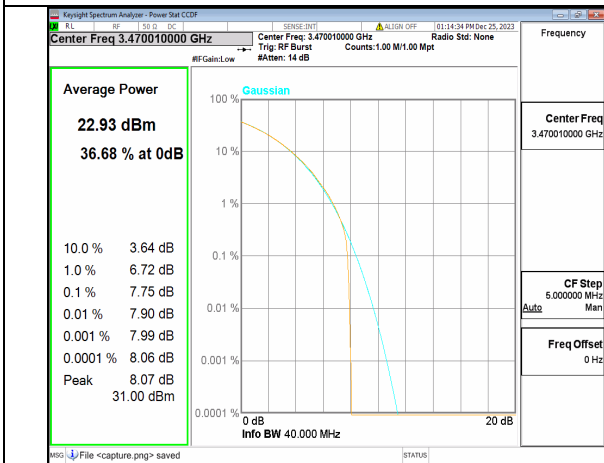

n77(3450-3550MHz) 40M CP-OFDM QPSK Outer_Full Low