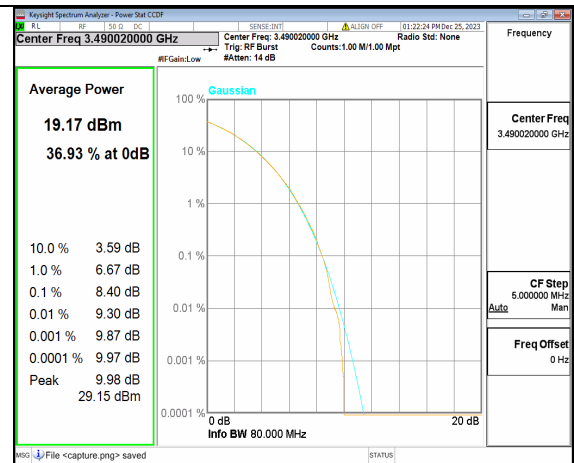

n77(3450-3550MHz) 80M CP-OFDM 256QAM Outer_Full Low