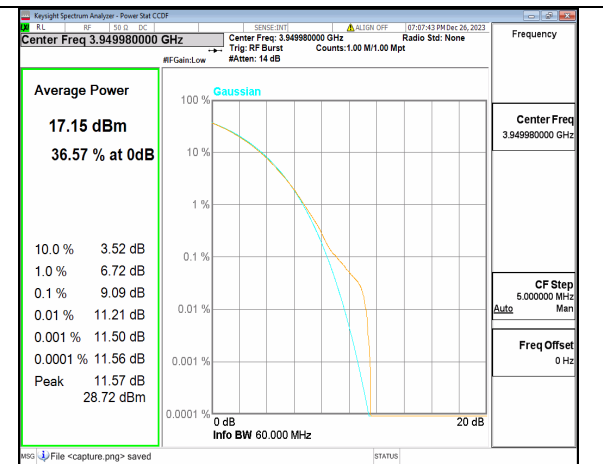

n77(3700-3980MHz) 60M CP-OFDM 256QAM Outer_Full High