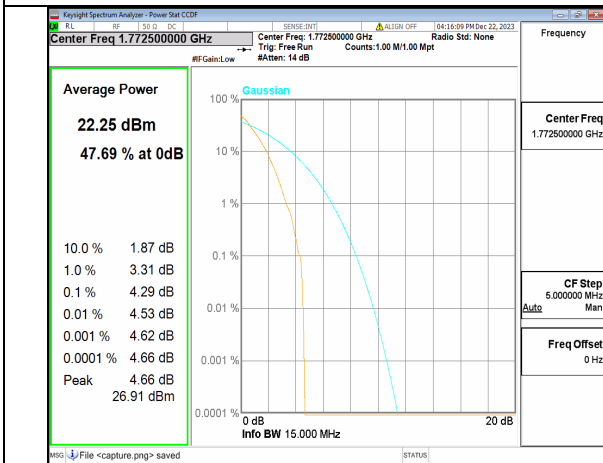

n66 15M CP-OFDM QPSK Outer\_Full Mid

n66 15M CP-OFDM 256QAM Outer\_Full Mid

n66 15M DFT-s-OFDM BPSK Outer\_Full High

n66 15M DFT-s-OFDM 256QAM Outer\_Full High

n66 15M CP-OFDM QPSK Outer\_Full High

n66 15M CP-OFDM 256QAM Outer\_Full High