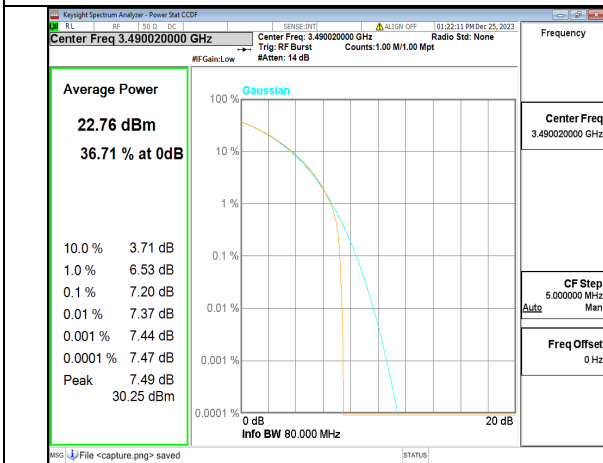

n77(3450-3550MHz) 80M CP-OFDM QPSK Outer_Full Low