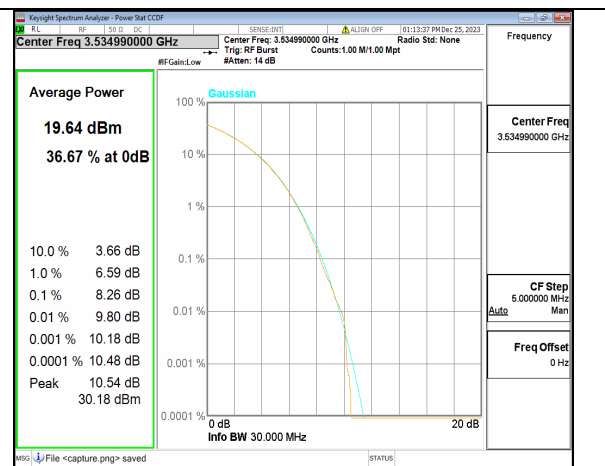

n77(3450-3550MHz) 30M CP-OFDM 256QAM Outer_Full High