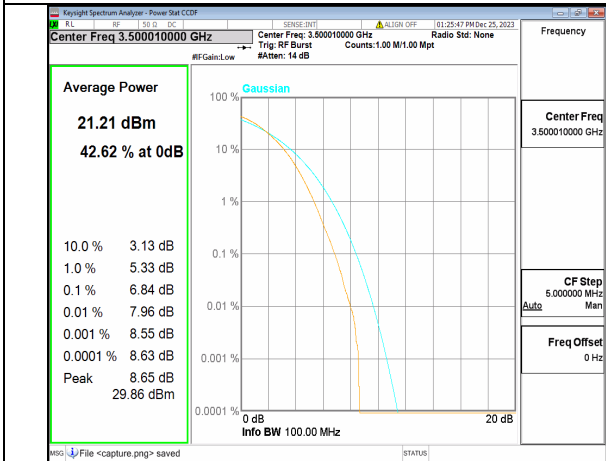

n77(3450-3550MHz) 100M CP-OFDM QPSK Outer_Full Mid