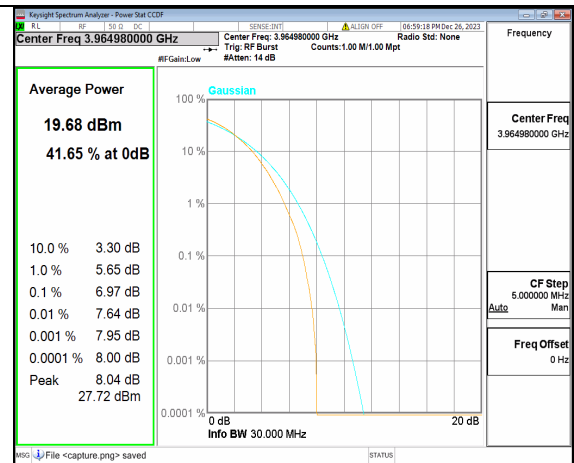

n77(3700-3980MHz) 30M DFT-s-OFDM 256QAM Outer_Full High