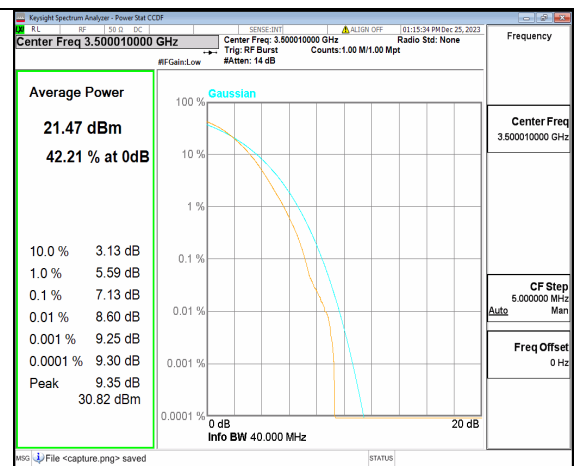

n77(3450-3550MHz) 40M DFT-s-OFDM 256QAM Outer_Full Mid