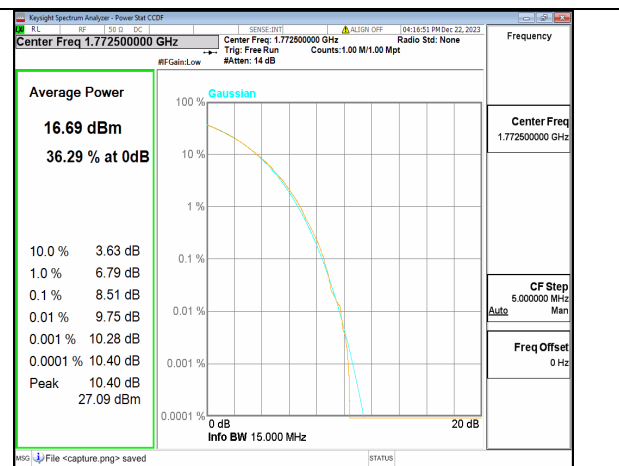

n66 15M CP-OFDM QPSK Outer\_Full Mid

n66 15M CP-OFDM 256QAM Outer\_Full Mid

n66 15M DFT-s-OFDM BPSK Outer\_Full High

n66 15M DFT-s-OFDM 256QAM Outer\_Full High

n66 15M CP-OFDM QPSK Outer\_Full High

n66 15M CP-OFDM 256QAM Outer\_Full High