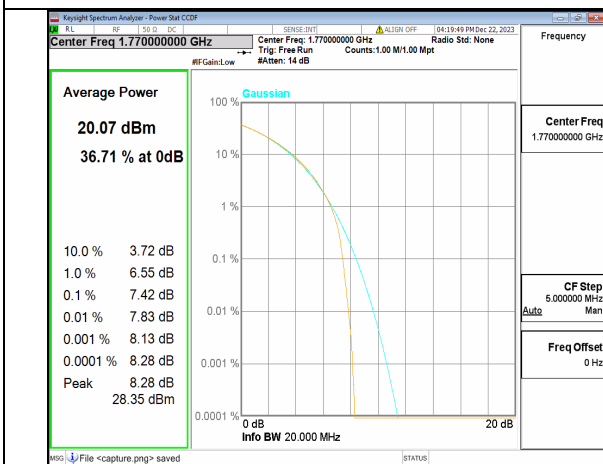

n66 20M CP-OFDM QPSK Outer_Full High