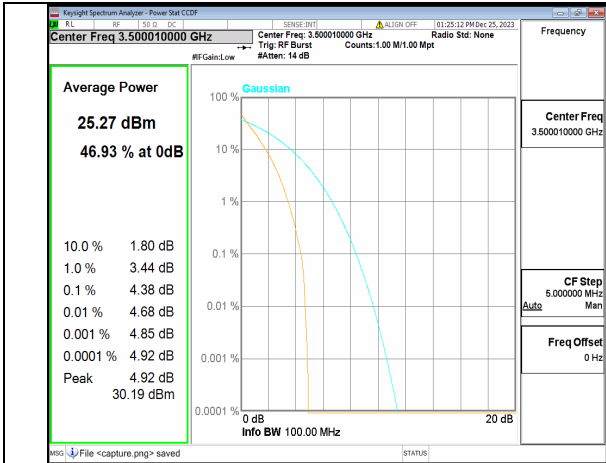

n77(3450-3550MHz) 80M DFT-s-OFDM BPSK Outer\_Full High

n77(3450-3550MHz) 80M DFT-s-OFDM 256QAM Outer\_Full High

n77(3450-3550MHz) 80M CP-OFDM QPSK Outer\_Full High

n77(3450-3550MHz) 80M CP-OFDM 256QAM Outer\_Full High