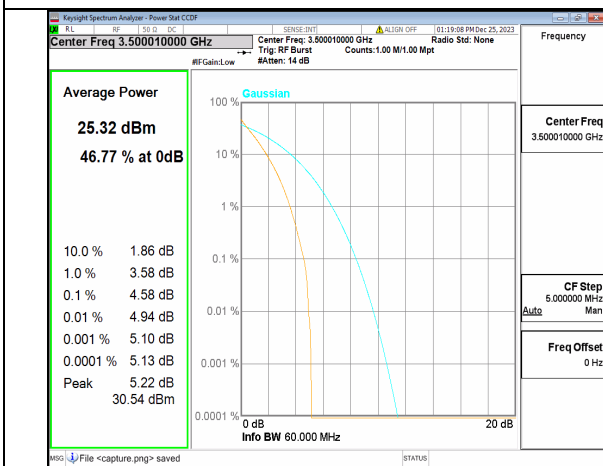

n77(3450-3550MHz) 60M DFT-s-OFDM BPSK Outer\_Full Low

n77(3450-3550MHz) 60M DFT-s-OFDM 256QAM Outer\_Full Low

n77(3450-3550MHz) 60M CP-OFDM QPSK Outer\_Full Low

n77(3450-3550MHz) 60M CP-OFDM 256QAM Outer\_Full Low