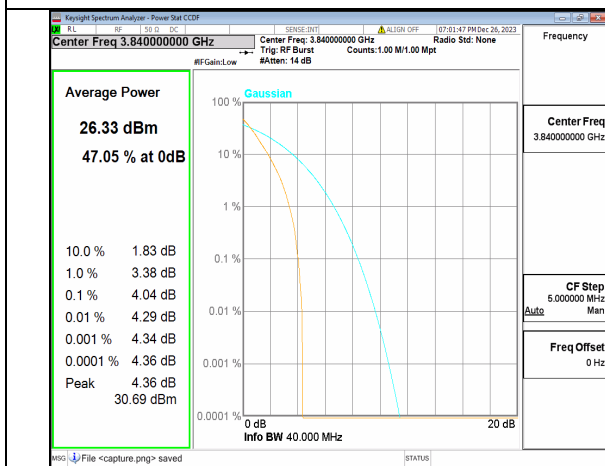

n77(3700-3980MHz) 40M DFT-s-OFDM BPSK Outer_Full Mid