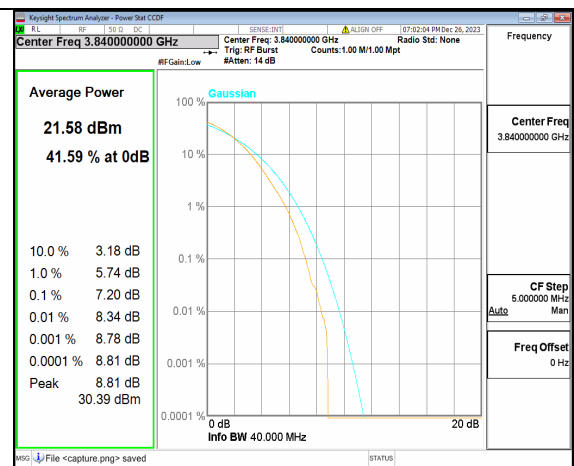

n77(3700-3980MHz) 40M DFT-s-OFDM 256QAM Outer_Full Mid