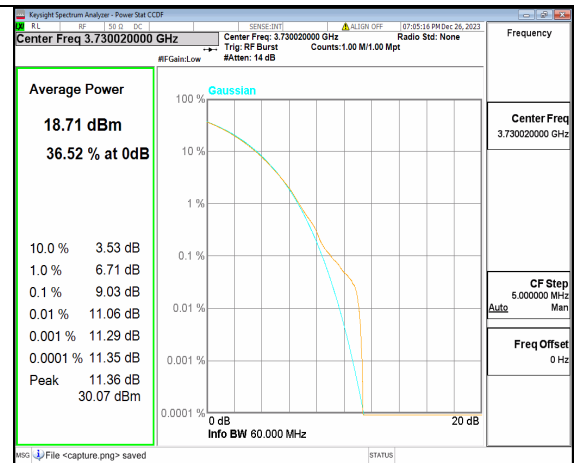

n77(3700-3980MHz) 60M CP-OFDM 256QAM Outer_Full Low