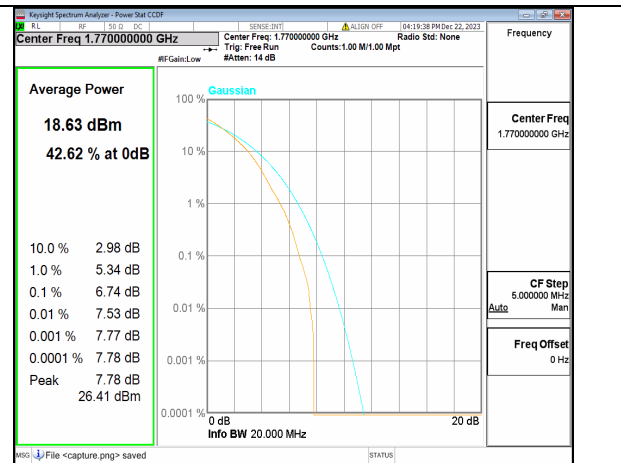

n66 20M DFT-s-OFDM 256QAM Outer_Full High