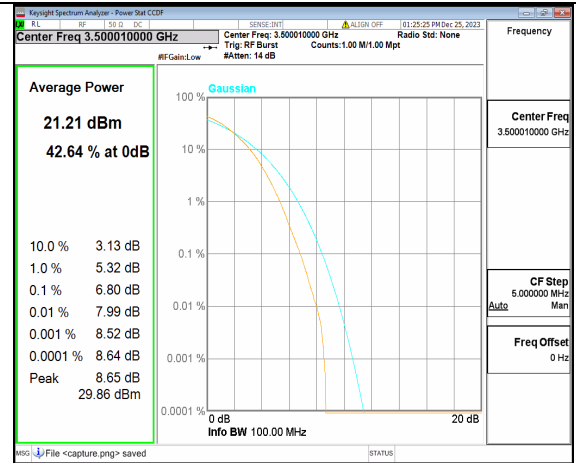

n77(3450-3550MHz) 100M DFT-s-OFDM 256QAM Outer_Full Mid