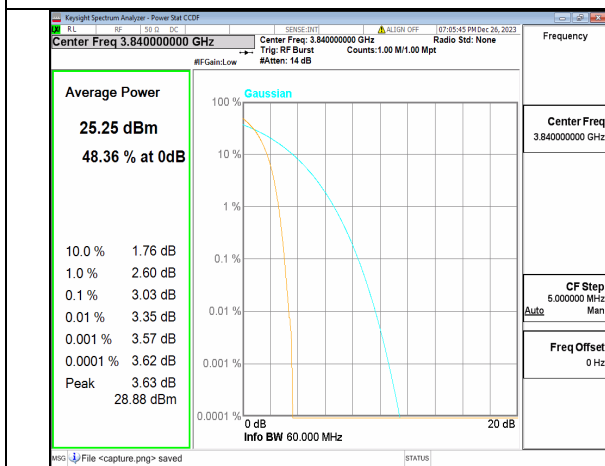

n77(3700-3980MHz) 60M DFT-s-OFDM BPSK Outer_Full Mid