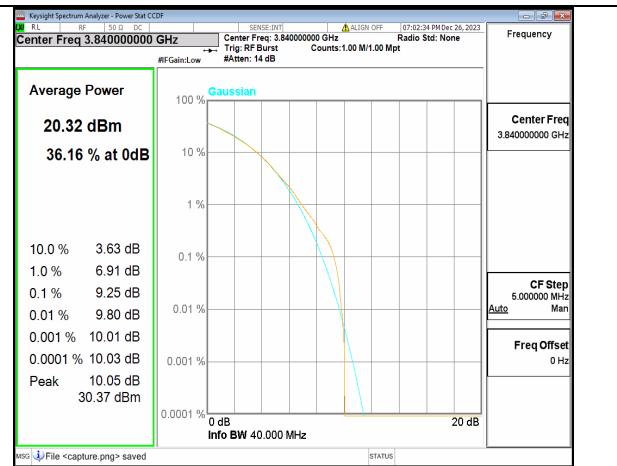

n77(3700-3980MHz) 40M CP-OFDM 256QAM Outer_Full Mid