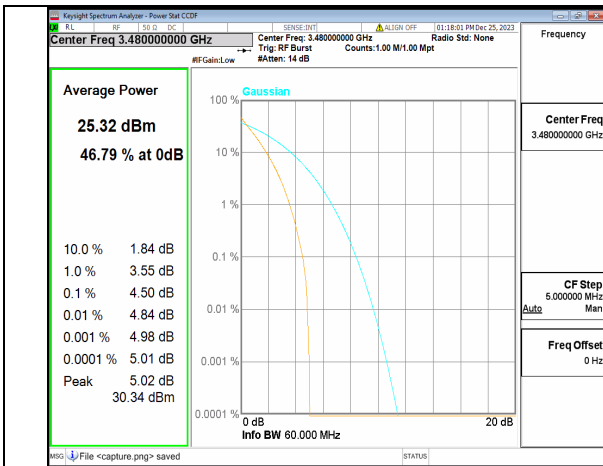

n77(3450-3550MHz) 40M DFT-s-OFDM BPSK Outer\_Full High

n77(3450-3550MHz) 40M DFT-s-OFDM 256QAM Outer\_Full High

n77(3450-3550MHz) 40M CP-OFDM QPSK Outer\_Full High

n77(3450-3550MHz) 40M CP-OFDM 256QAM Outer\_Full High