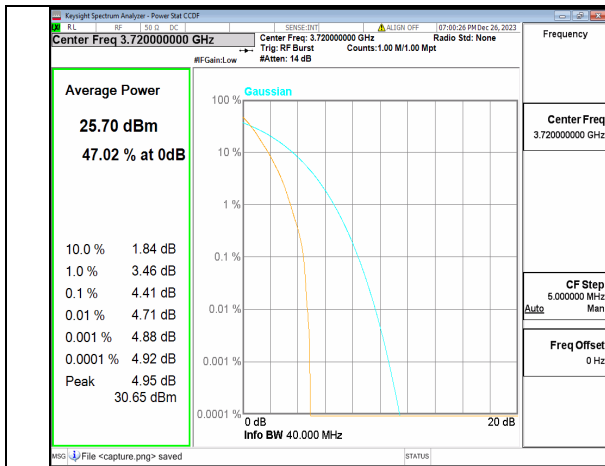

n77(3700-3980MHz) 40M DFT-s-OFDM BPSK Outer_Full Low