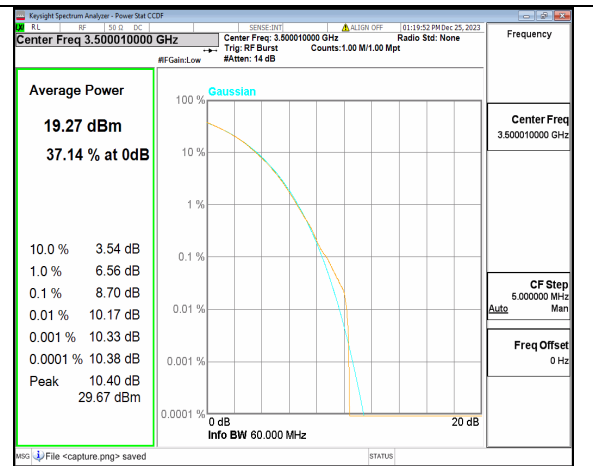

n77(3450-3550MHz) 60M CP-OFDM 256QAM Outer_Full Mid