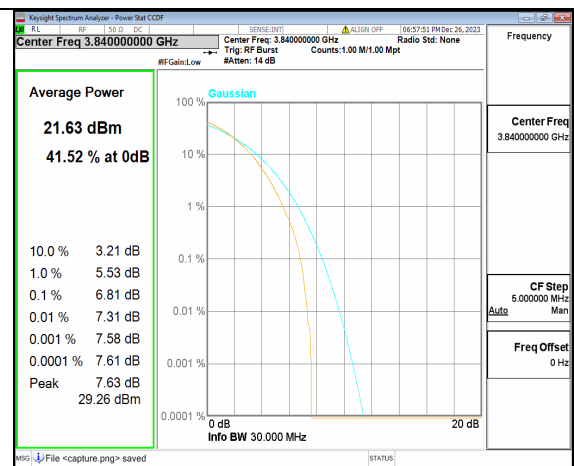

n77(3700-3980MHz) 30M DFT-s-OFDM 256QAM Outer_Full Mid