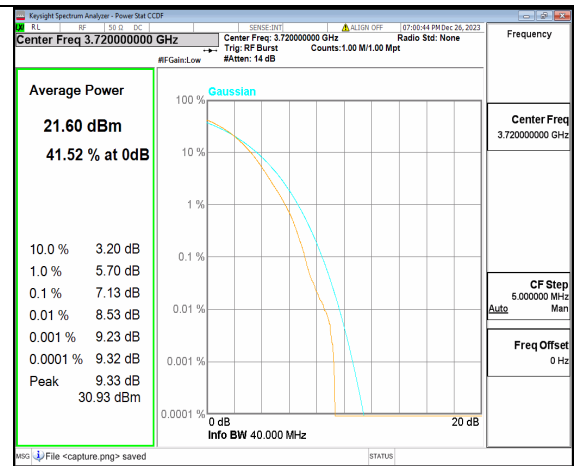

n77(3700-3980MHz) 30M CP-OFDM QPSK Outer\_Full High

n77(3700-3980MHz) 30M CP-OFDM 256QAM Outer\_Full High

n77(3700-3980MHz) 40M DFT-s-OFDM BPSK Outer\_Full Low

n77(3700-3980MHz) 40M DFT-s-OFDM 256QAM Outer\_Full Low