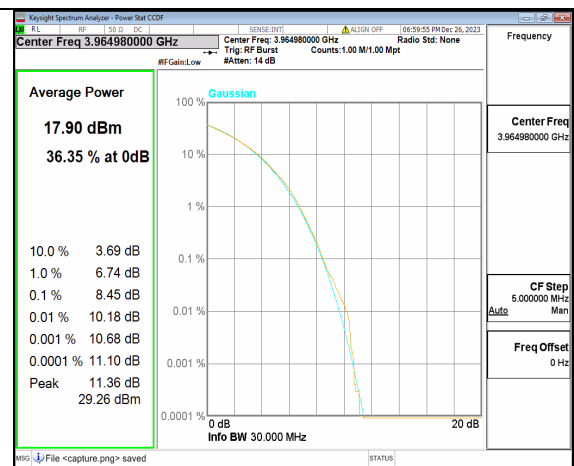

n77(3700-3980MHz) 30M CP-OFDM 256QAM Outer_Full High