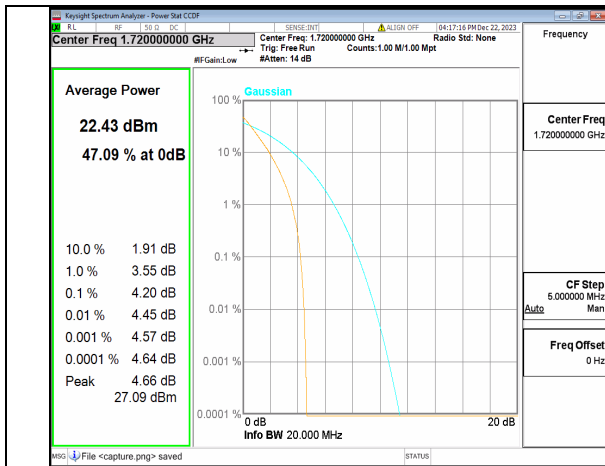

n66 15M CP-OFDM QPSK Outer\_Full Mid

n66 15M CP-OFDM 256QAM Outer\_Full Mid

n66 15M DFT-s-OFDM BPSK Outer\_Full High

n66 15M DFT-s-OFDM 256QAM Outer\_Full High

n66 15M CP-OFDM QPSK Outer\_Full High

n66 15M CP-OFDM 256QAM Outer\_Full High