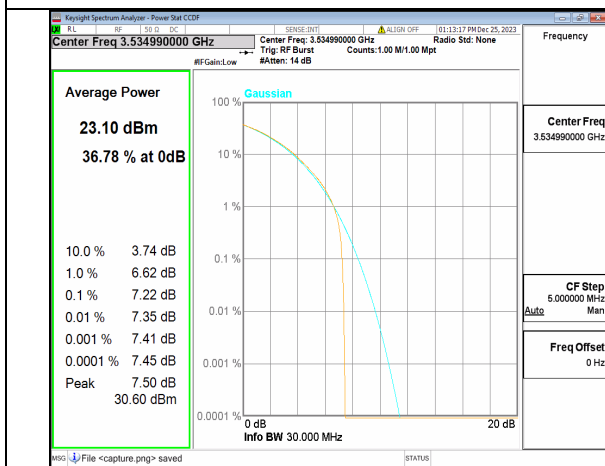

n77(3450-3550MHz) 30M CP-OFDM QPSK Outer_Full High