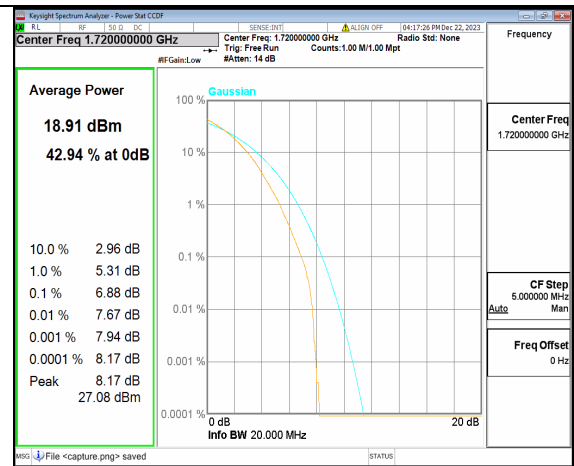

n66 20M DFT-s-OFDM 256QAM Outer_Full Low