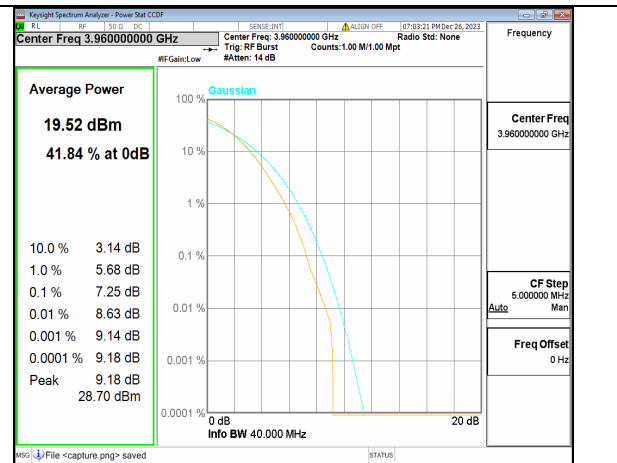

n77(3700-3980MHz) 40M DFT-s-OFDM 256QAM Outer_Full High