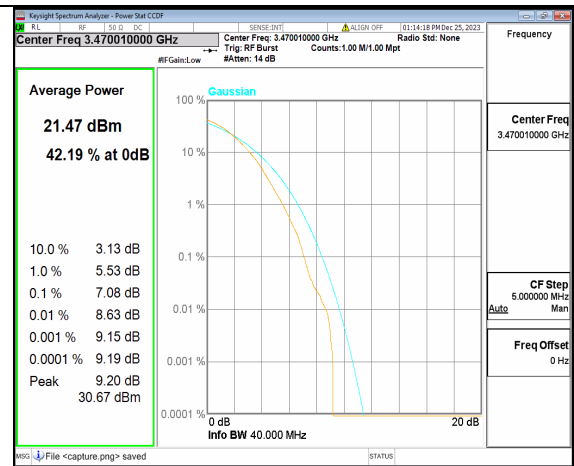

n77(3450-3550MHz) 40M DFT-s-OFDM 256QAM Outer_Full Low