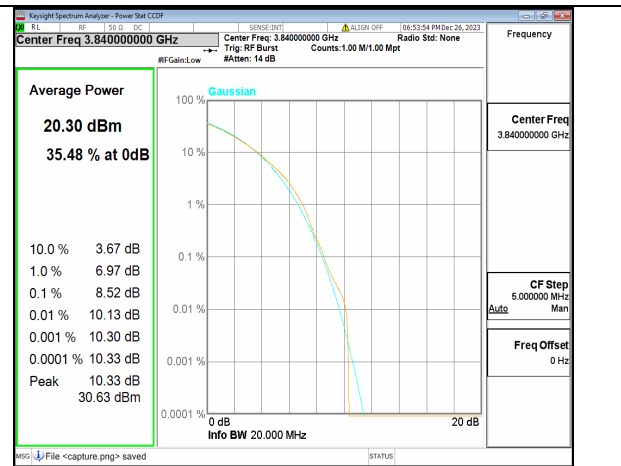

n77(3700-3980MHz) 20M CP-OFDM 256QAM Outer_Full Mid