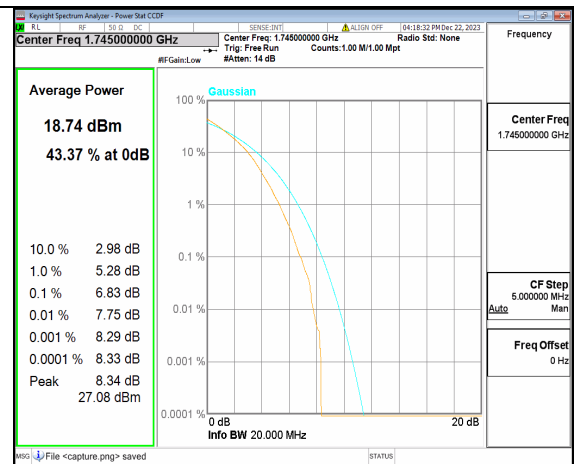

n66 20M DFT-s-OFDM BPSK Outer\_Full Low

n66 20M DFT-s-OFDM 256QAM Outer\_Full Low

n66 20M CP-OFDM QPSK Outer\_Full Low

n66 20M CP-OFDM 256QAM Outer\_Full Low

n66 20M DFT-s-OFDM BPSK Outer\_Full Mid

n66 20M DFT-s-OFDM 256QAM Outer\_Full Mid