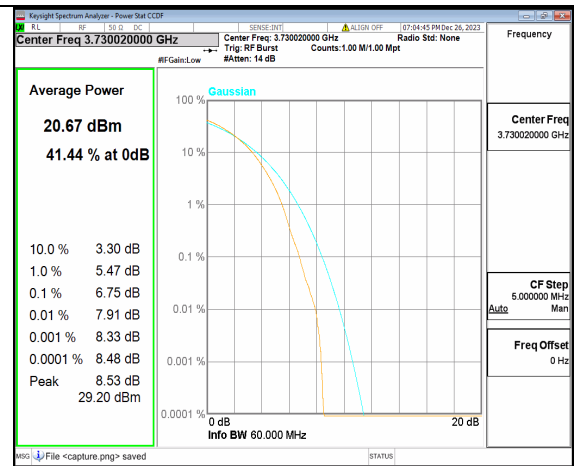

n77(3700-3980MHz) 60M DFT-s-OFDM 256QAM Outer_Full Low