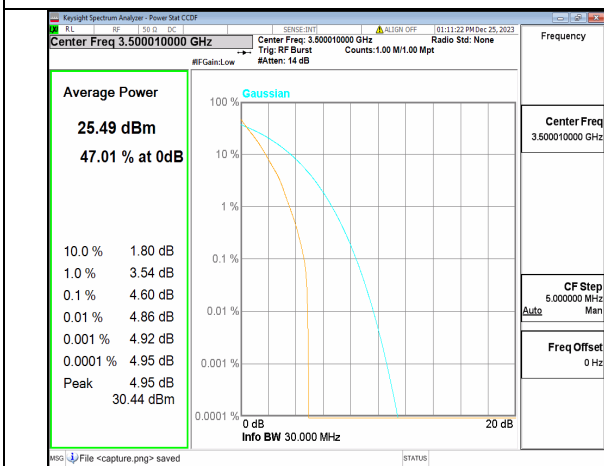

n77(3450-3550MHz) 30M DFT-s-OFDM BPSK Outer\_Full Low

n77(3450-3550MHz) 30M DFT-s-OFDM 256QAM Outer\_Full Low

n77(3450-3550MHz) 30M CP-OFDM QPSK Outer\_Full Low

n77(3450-3550MHz) 30M CP-OFDM 256QAM Outer\_Full Low