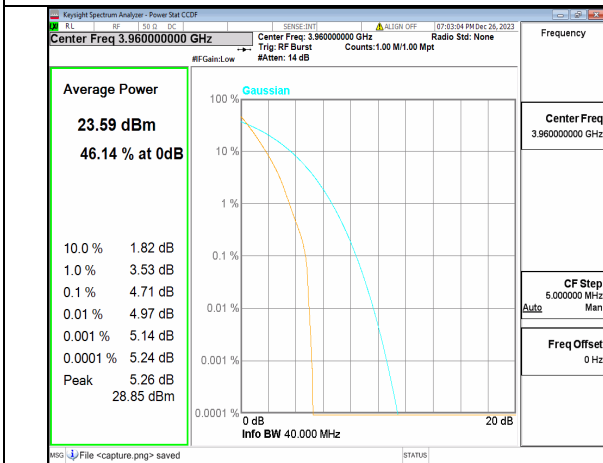

n77(3700-3980MHz) 40M DFT-s-OFDM BPSK Outer_Full High