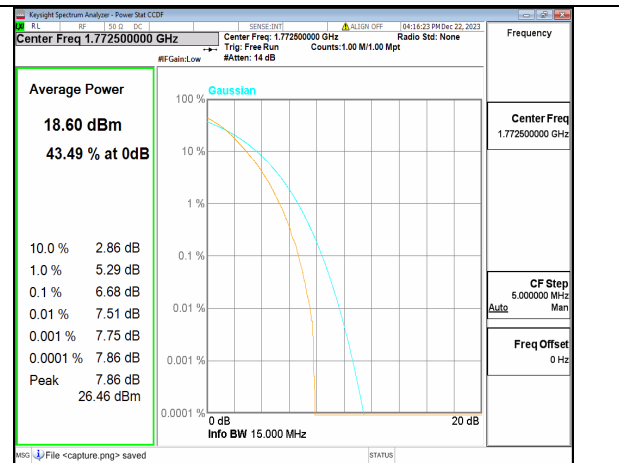

n66 15M CP-OFDM QPSK Outer\_Full Mid

n66 15M CP-OFDM 256QAM Outer\_Full Mid

n66 15M DFT-s-OFDM BPSK Outer\_Full High

n66 15M DFT-s-OFDM 256QAM Outer\_Full High

n66 15M CP-OFDM QPSK Outer\_Full High

n66 15M CP-OFDM 256QAM Outer\_Full High