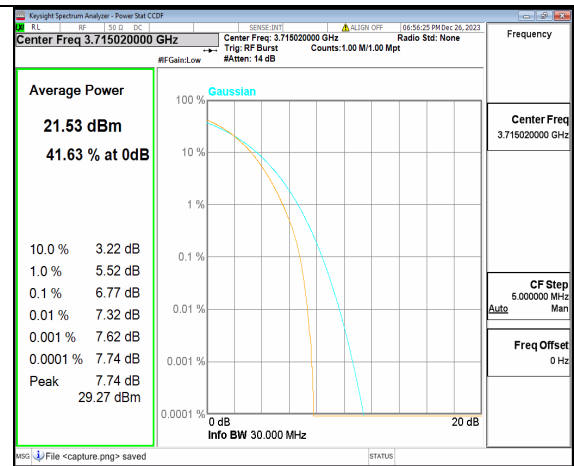

n77(3700-3980MHz) 30M DFT-s-OFDM 256QAM Outer_Full Low