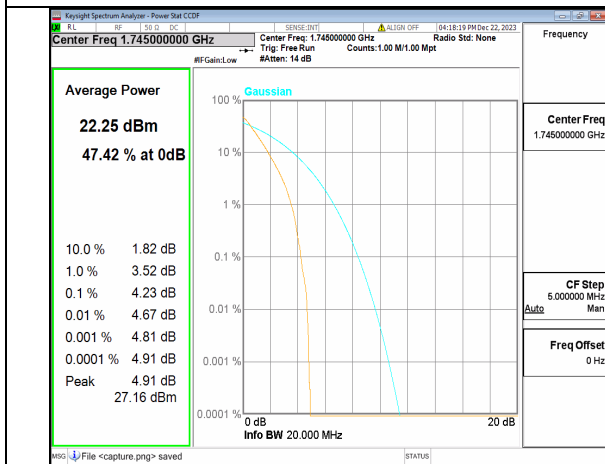

n66 20M DFT-s-OFDM BPSK Outer\_Full Low

n66 20M DFT-s-OFDM 256QAM Outer\_Full Low

n66 20M CP-OFDM QPSK Outer\_Full Low

n66 20M CP-OFDM 256QAM Outer\_Full Low

n66 20M DFT-s-OFDM BPSK Outer\_Full Mid

n66 20M DFT-s-OFDM 256QAM Outer\_Full Mid