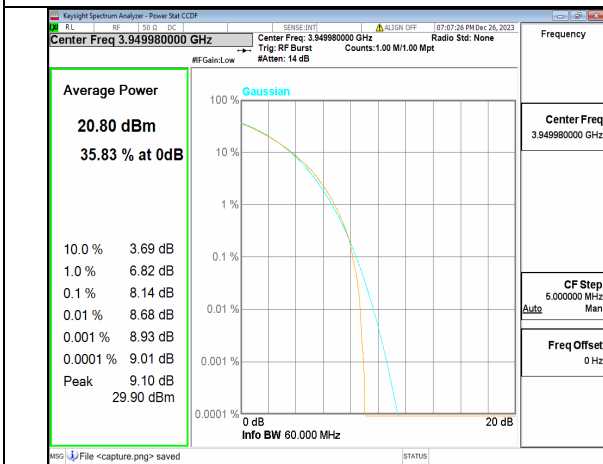

n77(3700-3980MHz) 60M CP-OFDM QPSK Outer\_Full Mid

n77(3700-3980MHz) 60M CP-OFDM 256QAM Outer\_Full Mid

n77(3700-3980MHz) 60M DFT-s-OFDM BPSK Outer\_Full High

n77(3700-3980MHz) 60M DFT-s-OFDM 256QAM Outer\_Full High