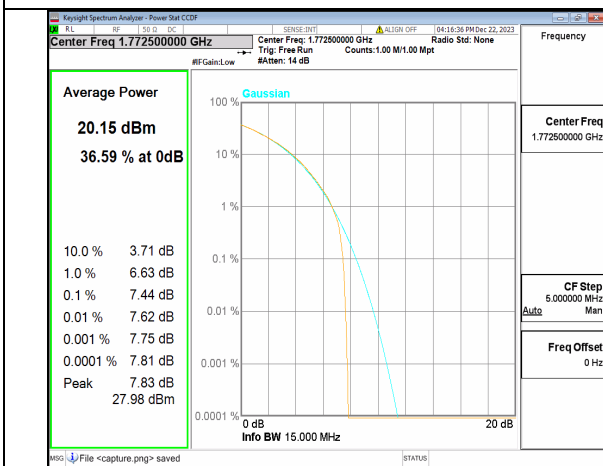

n66 15M CP-OFDM QPSK Outer\_Full Mid

n66 15M CP-OFDM 256QAM Outer\_Full Mid

n66 15M DFT-s-OFDM BPSK Outer\_Full High

n66 15M DFT-s-OFDM 256QAM Outer\_Full High

n66 15M CP-OFDM QPSK Outer\_Full High

n66 15M CP-OFDM 256QAM Outer\_Full High