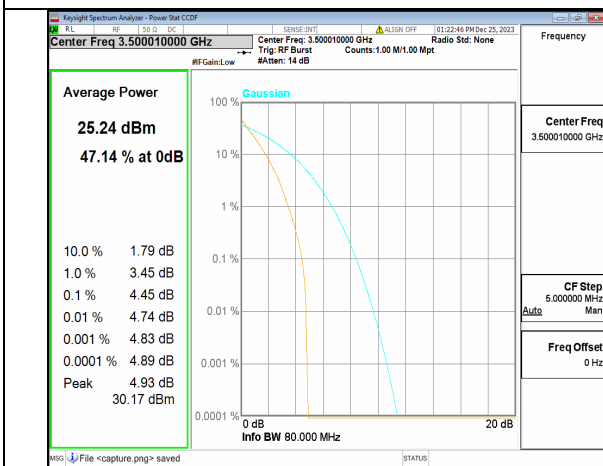

n77(3450-3550MHz) 80M DFT-s-OFDM BPSK Outer\_Full Low

n77(3450-3550MHz) 80M DFT-s-OFDM 256QAM Outer\_Full Low

n77(3450-3550MHz) 80M CP-OFDM QPSK Outer\_Full Low

n77(3450-3550MHz) 80M CP-OFDM 256QAM Outer\_Full Low