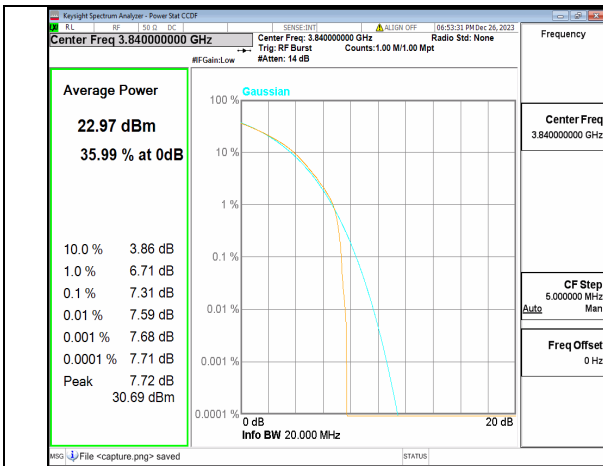

n77(3700-3980MHz) 20M CP-OFDM QPSK Outer_Full Mid