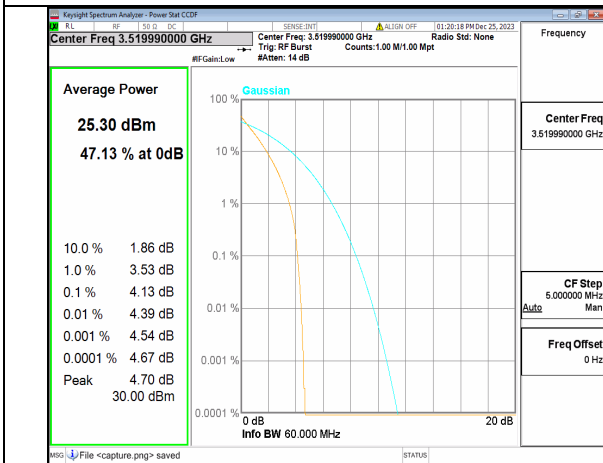

n77(3450-3550MHz) 60M DFT-s-OFDM BPSK Outer\_Full Mid

n77(3450-3550MHz) 60M DFT-s-OFDM 256QAM Outer\_Full Mid

n77(3450-3550MHz) 60M CP-OFDM QPSK Outer\_Full Mid

n77(3450-3550MHz) 60M CP-OFDM 256QAM Outer\_Full Mid