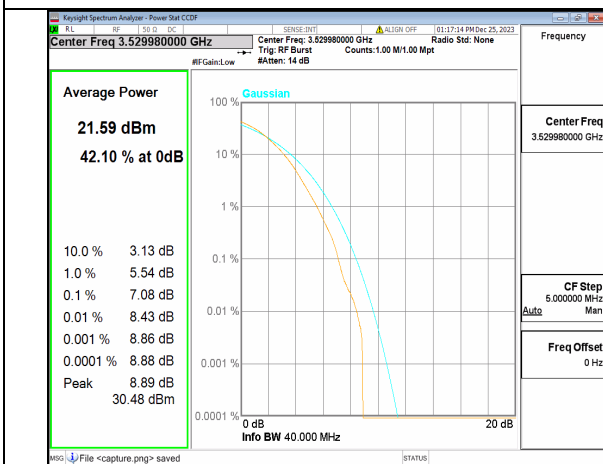

n77(3450-3550MHz) 40M CP-OFDM QPSK Outer_Full High