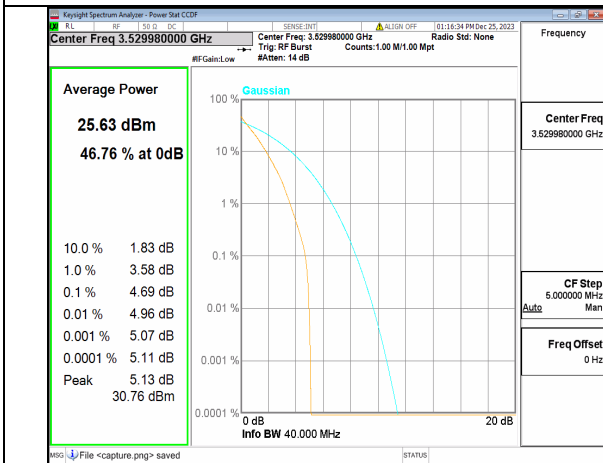

n77(3450-3550MHz) 40M DFT-s-OFDM BPSK Outer\_Full Mid

n77(3450-3550MHz) 40M DFT-s-OFDM 256QAM Outer\_Full Mid

n77(3450-3550MHz) 40M CP-OFDM QPSK Outer\_Full Mid

n77(3450-3550MHz) 40M CP-OFDM 256QAM Outer\_Full Mid