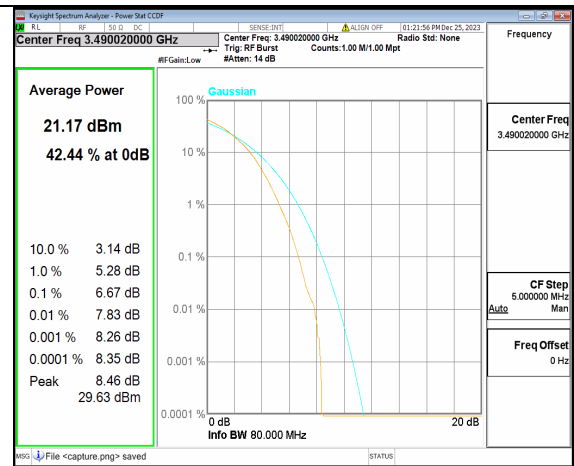

n77(3450-3550MHz) 80M DFT-s-OFDM 256QAM Outer_Full Low