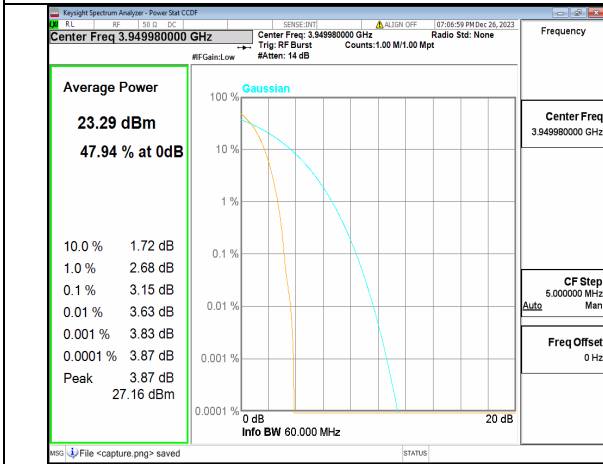

n77(3700-3980MHz) 60M DFT-s-OFDM BPSK Outer_Full High