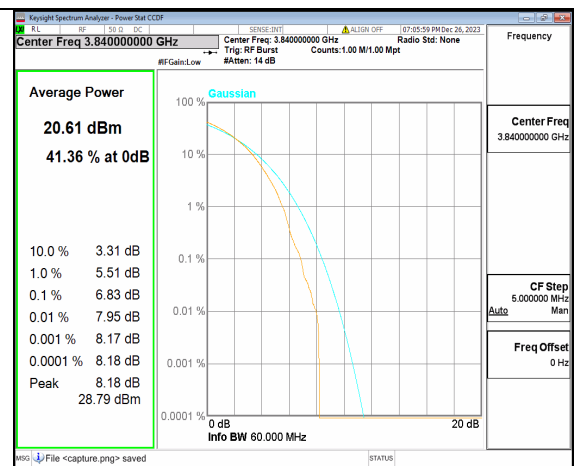

n77(3700-3980MHz) 60M DFT-s-OFDM 256QAM Outer_Full Mid