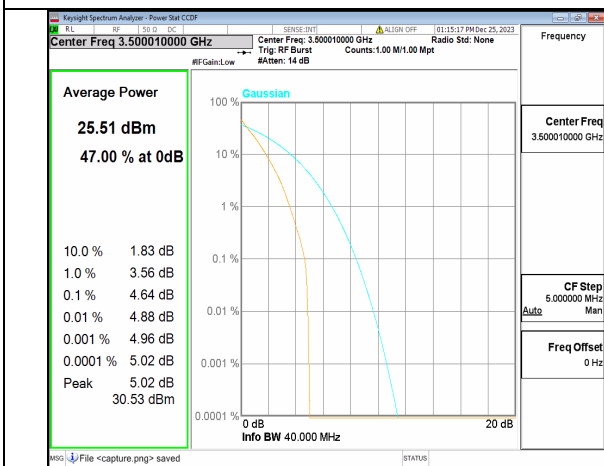

n77(3450-3550MHz) 40M DFT-s-OFDM BPSK Outer\_Full Low

n77(3450-3550MHz) 40M DFT-s-OFDM 256QAM Outer\_Full Low

n77(3450-3550MHz) 40M CP-OFDM QPSK Outer\_Full Low

n77(3450-3550MHz) 40M CP-OFDM 256QAM Outer\_Full Low