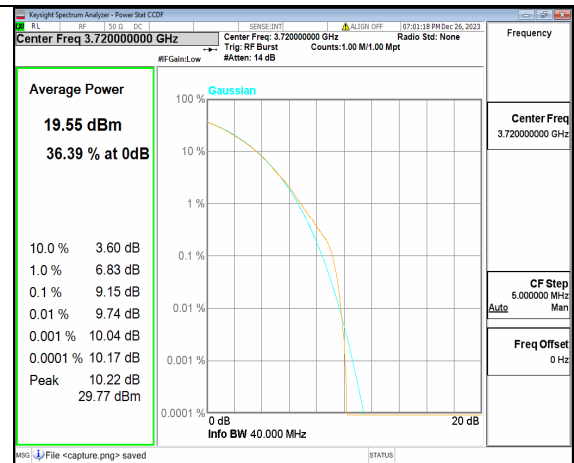

n77(3700-3980MHz) 40M CP-OFDM 256QAM Outer_Full Low