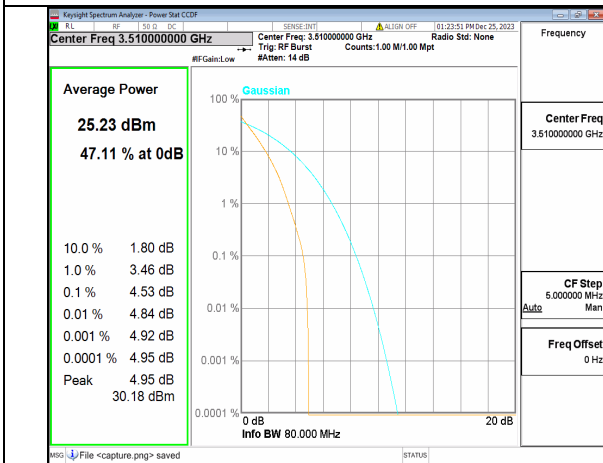

n77(3450-3550MHz) 80M DFT-s-OFDM BPSK Outer\_Full Mid

n77(3450-3550MHz) 80M DFT-s-OFDM 256QAM Outer\_Full Mid

n77(3450-3550MHz) 80M CP-OFDM QPSK Outer\_Full Mid

n77(3450-3550MHz) 80M CP-OFDM 256QAM Outer\_Full Mid