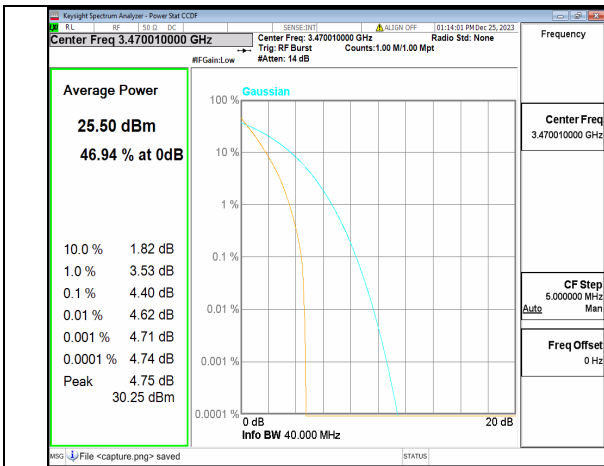

n77(3450-3550MHz) 30M DFT-s-OFDM BPSK Outer\_Full High

n77(3450-3550MHz) 30M DFT-s-OFDM 256QAM Outer\_Full High

n77(3450-3550MHz) 30M CP-OFDM QPSK Outer\_Full High

n77(3450-3550MHz) 30M CP-OFDM 256QAM Outer\_Full High