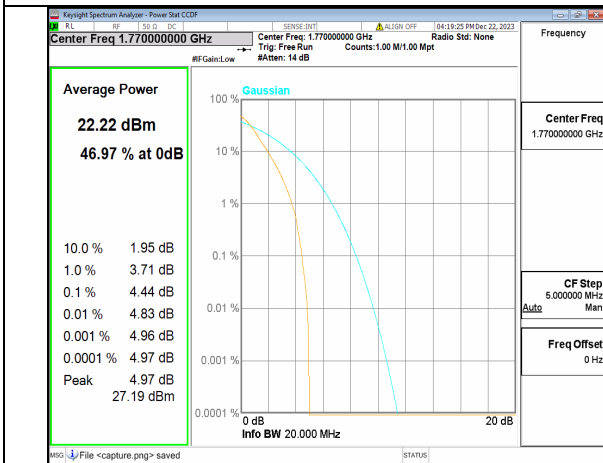

n66 20M DFT-s-OFDM BPSK Outer_Full High