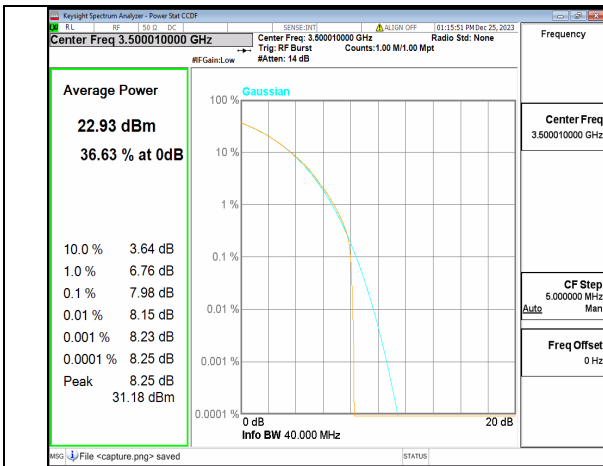

n77(3450-3550MHz) 40M CP-OFDM QPSK Outer_Full Mid