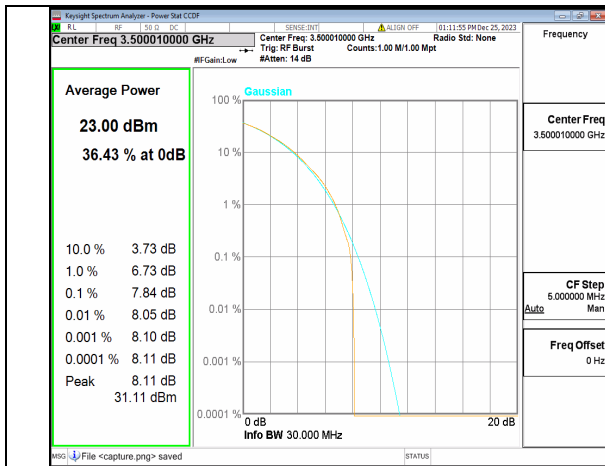

n77(3450-3550MHz) 30M CP-OFDM QPSK Outer_Full Mid