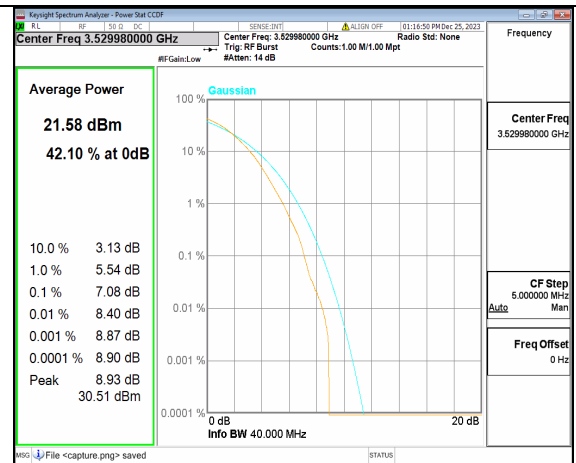

n77(3450-3550MHz) 40M DFT-s-OFDM 256QAM Outer_Full High