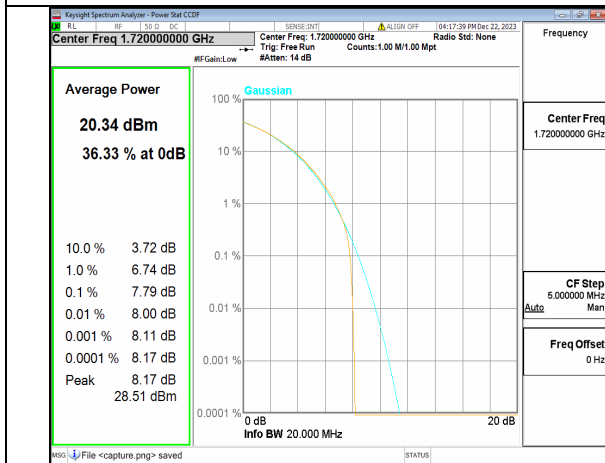

n66 20M CP-OFDM QPSK Outer_Full Low