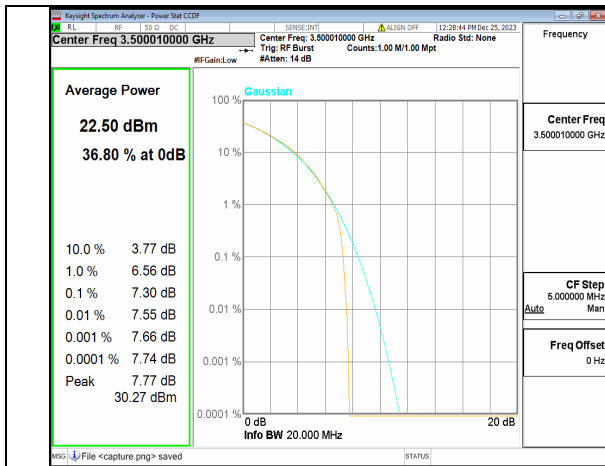

n77(3450-3550MHz) 20M CP-OFDM QPSK Outer_Full Mid