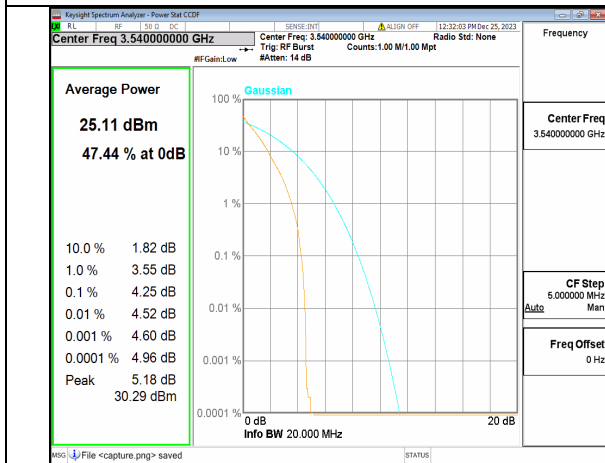

n77(3450-3550MHz) 20M DFT-s-OFDM BPSK Outer\_Full Mid

n77(3450-3550MHz) 20M DFT-s-OFDM 256QAM Outer\_Full Mid

n77(3450-3550MHz) 20M CP-OFDM QPSK Outer\_Full Mid

n77(3450-3550MHz) 20M CP-OFDM 256QAM Outer\_Full Mid