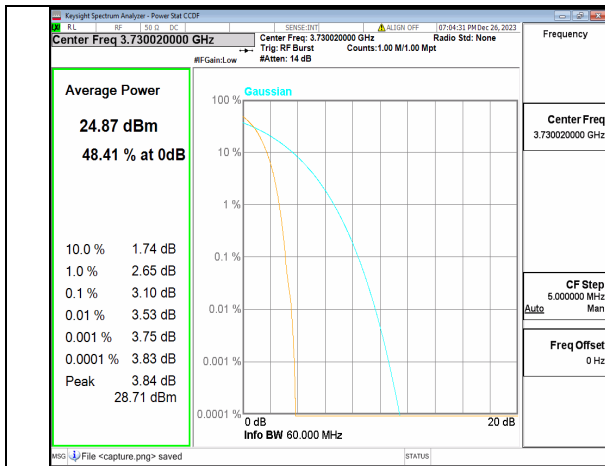

n77(3700-3980MHz) 60M DFT-s-OFDM BPSK Outer_Full Low