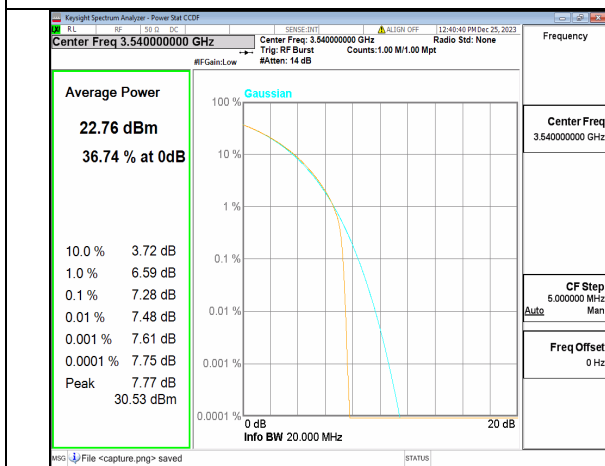

n77(3450-3550MHz) 20M CP-OFDM QPSK Outer_Full High