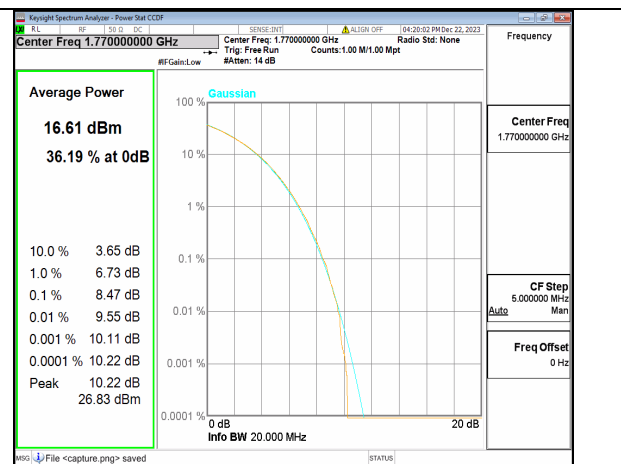

n66 20M CP-OFDM 256QAM Outer_Full High