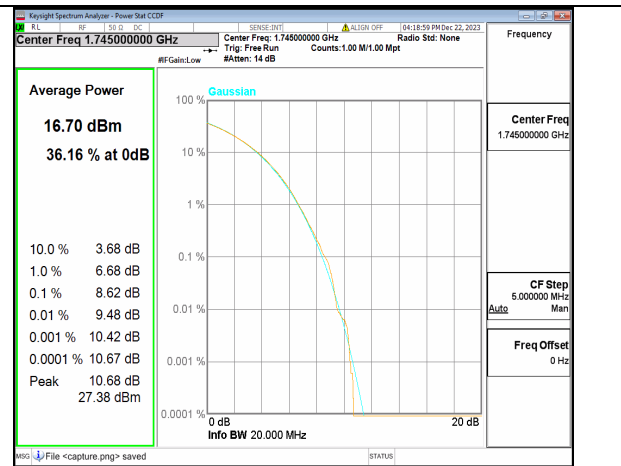

n66 20M CP-OFDM 256QAM Outer_Full Mid