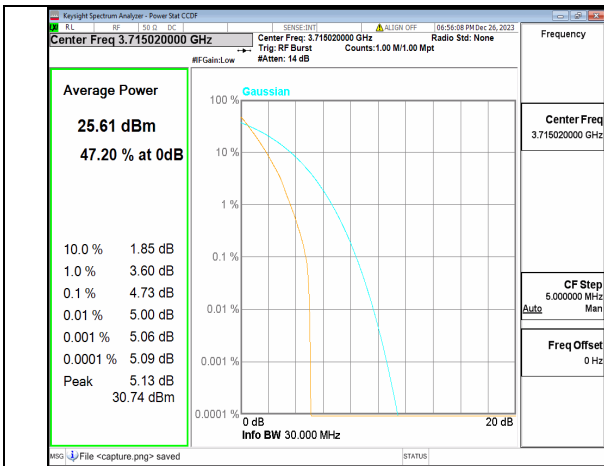

n77(3700-3980MHz) 30M DFT-s-OFDM BPSK Outer_Full Low