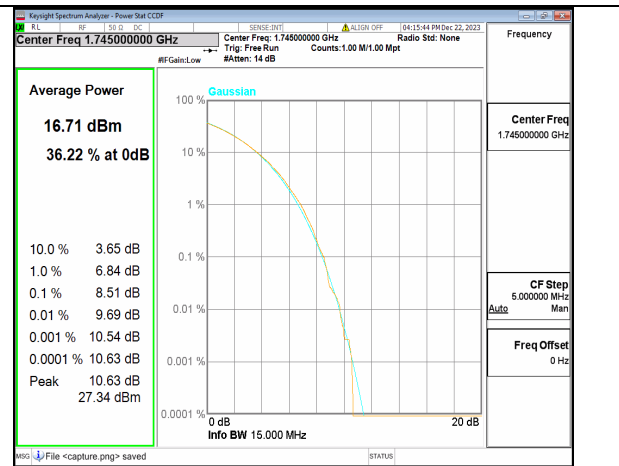

n66 15M CP-OFDM QPSK Outer\_Full Mid

n66 15M CP-OFDM 256QAM Outer\_Full Mid

n66 15M DFT-s-OFDM BPSK Outer\_Full High

n66 15M DFT-s-OFDM 256QAM Outer\_Full High

n66 15M CP-OFDM QPSK Outer\_Full High

n66 15M CP-OFDM 256QAM Outer\_Full High