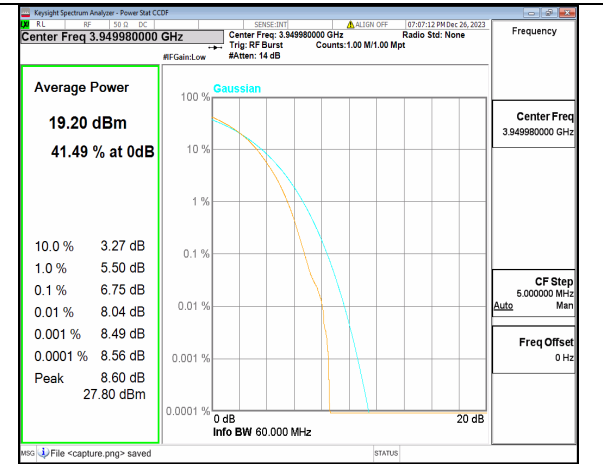

n77(3700-3980MHz) 60M DFT-s-OFDM 256QAM Outer_Full High