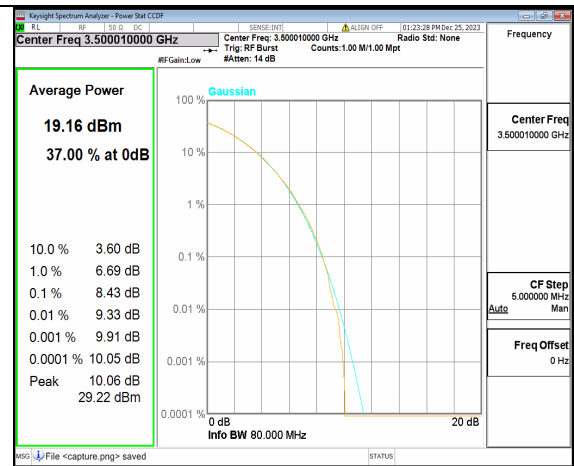

n77(3450-3550MHz) 80M CP-OFDM 256QAM Outer_Full Mid