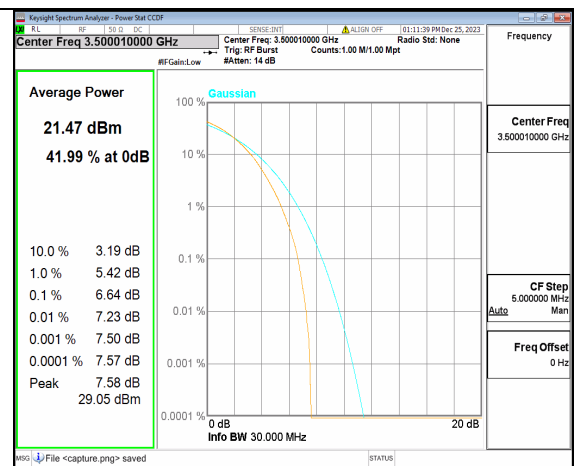

n77(3450-3550MHz) 30M DFT-s-OFDM 256QAM Outer_Full Mid