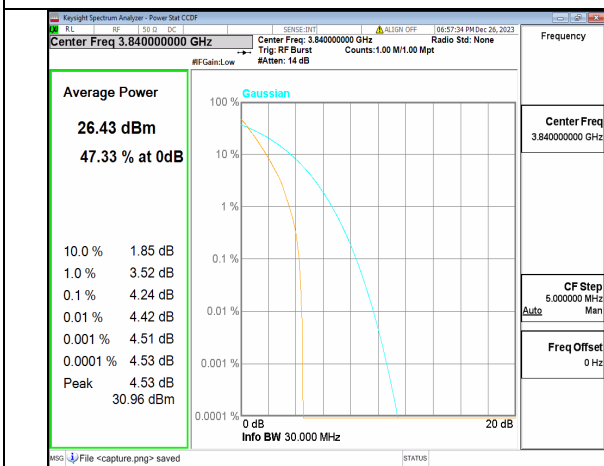

n77(3700-3980MHz) 30M DFT-s-OFDM BPSK Outer_Full Mid