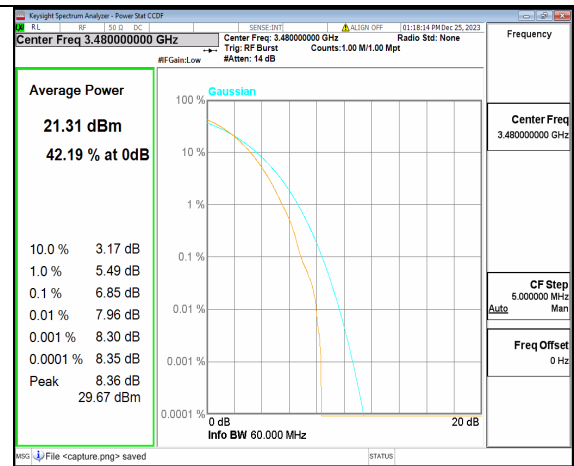

n77(3450-3550MHz) 60M DFT-s-OFDM 256QAM Outer_Full Low