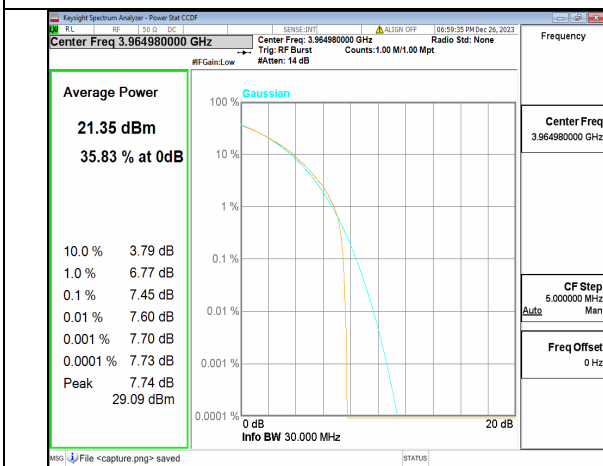

n77(3700-3980MHz) 30M CP-OFDM QPSK Outer\_Full Mid

n77(3700-3980MHz) 30M CP-OFDM 256QAM Outer\_Full Mid

n77(3700-3980MHz) 30M DFT-s-OFDM BPSK Outer\_Full High

n77(3700-3980MHz) 30M DFT-s-OFDM 256QAM Outer\_Full High