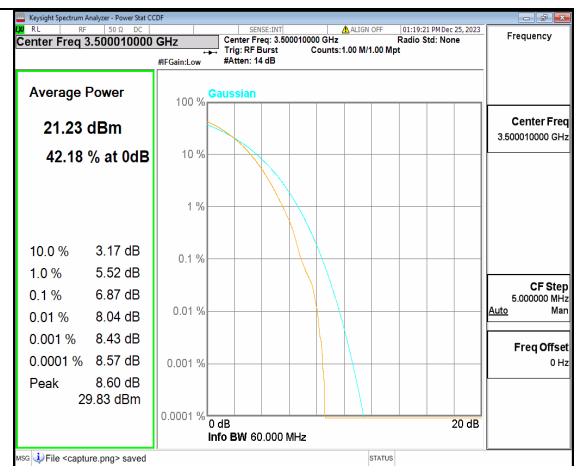

n77(3450-3550MHz) 60M DFT-s-OFDM 256QAM Outer_Full Mid