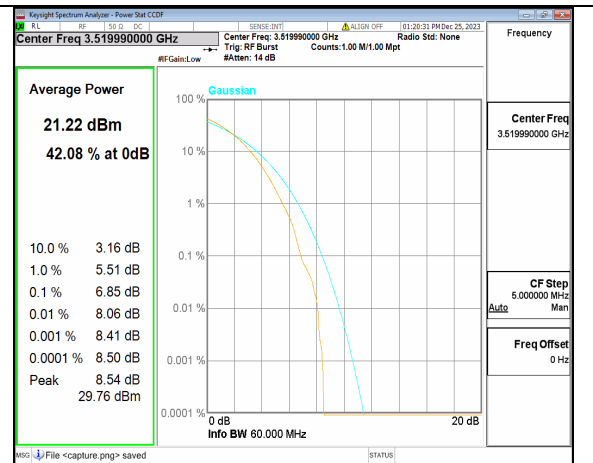

n77(3450-3550MHz) 60M DFT-s-OFDM 256QAM Outer_Full High