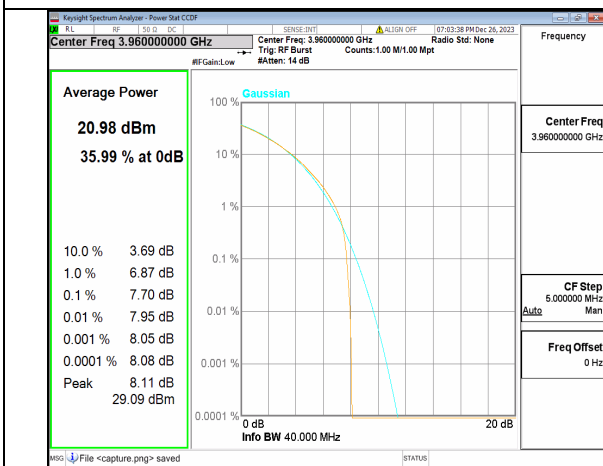

n77(3700-3980MHz) 40M CP-OFDM QPSK Outer\_Full Mid

n77(3700-3980MHz) 40M CP-OFDM 256QAM Outer\_Full Mid

n77(3700-3980MHz) 40M DFT-s-OFDM BPSK Outer\_Full High

n77(3700-3980MHz) 40M DFT-s-OFDM 256QAM Outer\_Full High