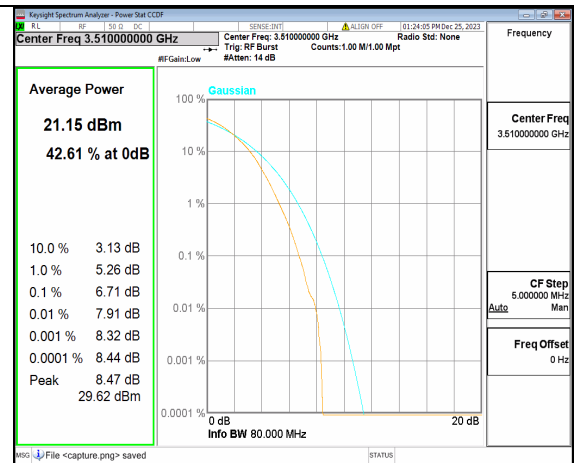

n77(3450-3550MHz) 80M DFT-s-OFDM 256QAM Outer_Full High