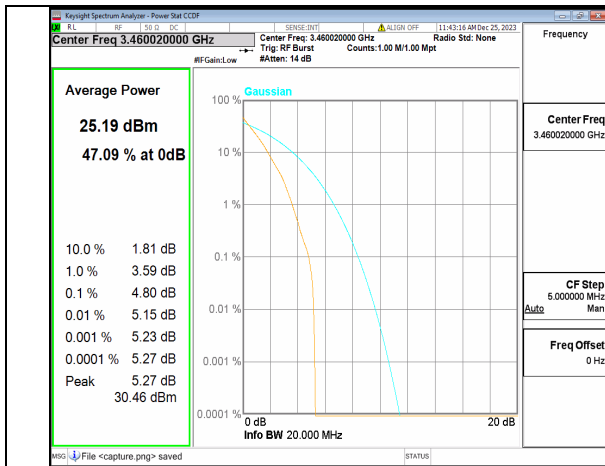

n77(3450-3550MHz) 20M DFT-s-OFDM BPSK Outer_Full Low