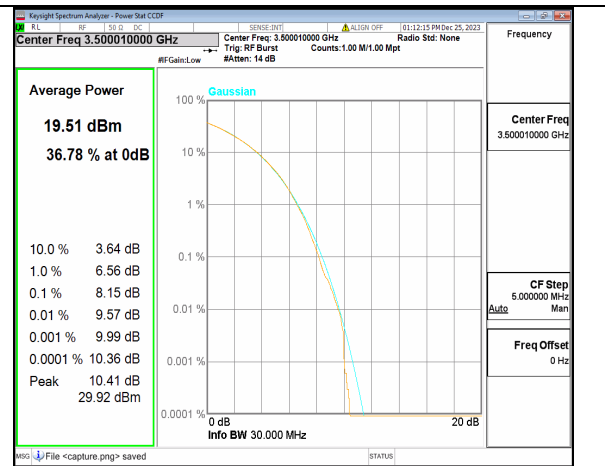

n77(3450-3550MHz) 30M CP-OFDM 256QAM Outer_Full Mid