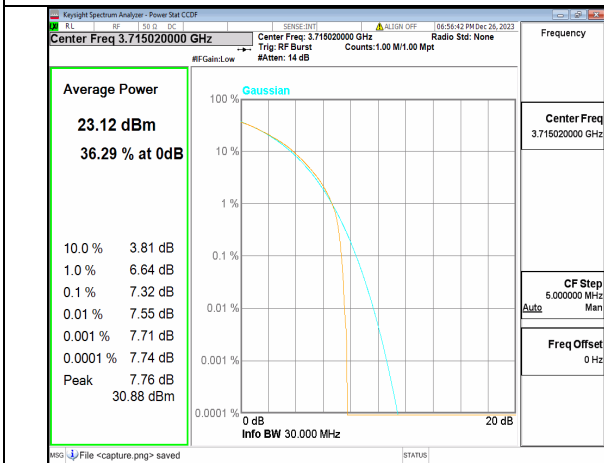

n77(3700-3980MHz) 20M CP-OFDM QPSK Outer\_Full High

n77(3700-3980MHz) 20M CP-OFDM 256QAM Outer\_Full High

n77(3700-3980MHz) 30M DFT-s-OFDM BPSK Outer\_Full Low

n77(3700-3980MHz) 30M DFT-s-OFDM 256QAM Outer\_Full Low