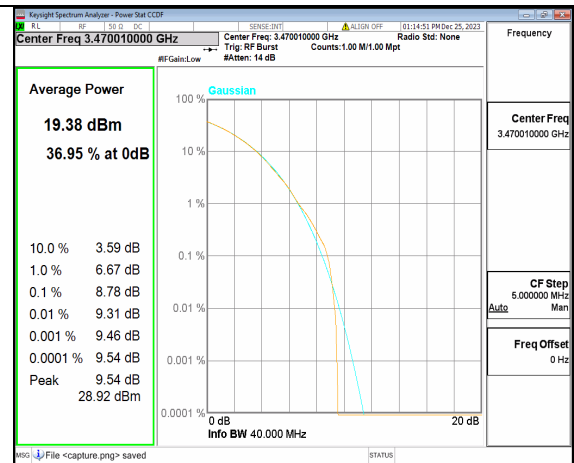

n77(3450-3550MHz) 40M CP-OFDM 256QAM Outer_Full Low