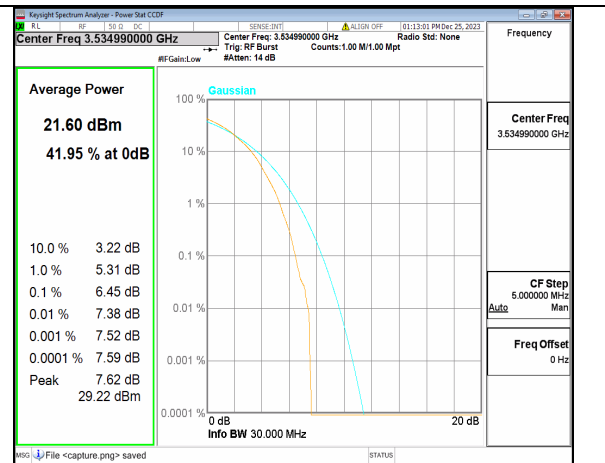

n77(3450-3550MHz) 30M DFT-s-OFDM 256QAM Outer_Full High