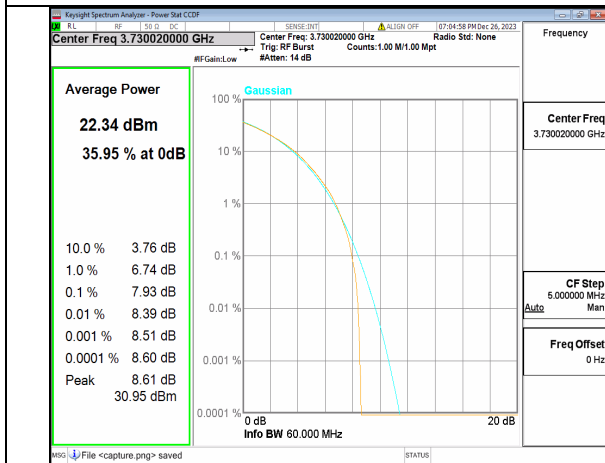

n77(3700-3980MHz) 40M CP-OFDM QPSK Outer\_Full High

n77(3700-3980MHz) 40M CP-OFDM 256QAM Outer\_Full High

n77(3700-3980MHz) 60M DFT-s-OFDM BPSK Outer\_Full Low

n77(3700-3980MHz) 60M DFT-s-OFDM 256QAM Outer\_Full Low