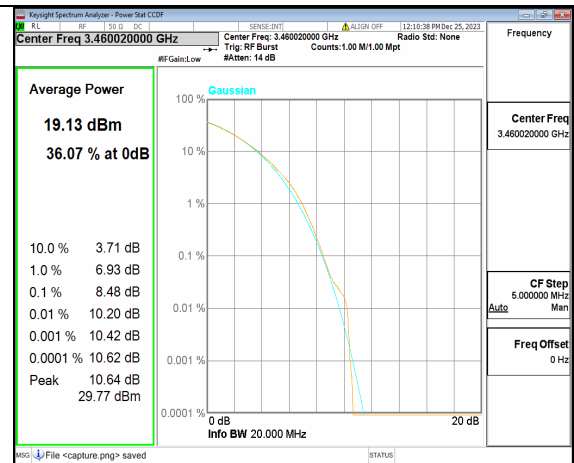

n77(3450-3550MHz) 20M CP-OFDM 256QAM Outer_Full Low