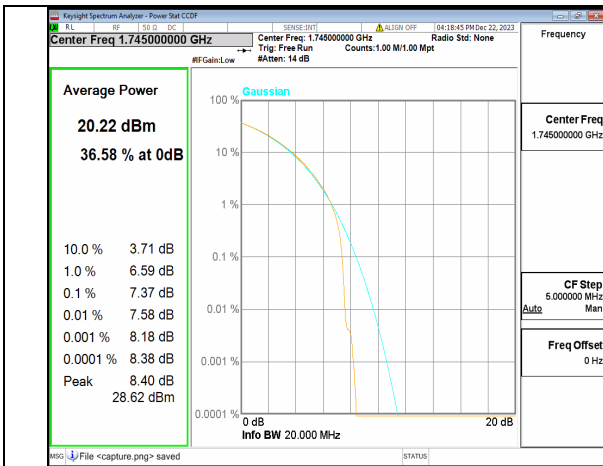

n66 20M DFT-s-OFDM BPSK Outer\_Full Low

n66 20M DFT-s-OFDM 256QAM Outer\_Full Low

n66 20M CP-OFDM QPSK Outer\_Full Low

n66 20M CP-OFDM 256QAM Outer\_Full Low

n66 20M DFT-s-OFDM BPSK Outer\_Full Mid

n66 20M DFT-s-OFDM 256QAM Outer\_Full Mid