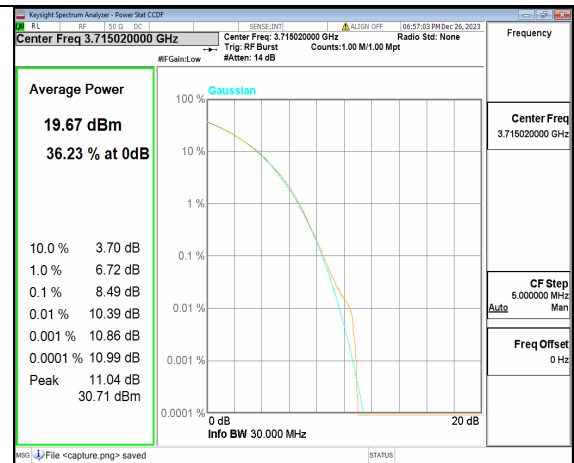

n77(3700-3980MHz) 30M CP-OFDM 256QAM Outer_Full Low