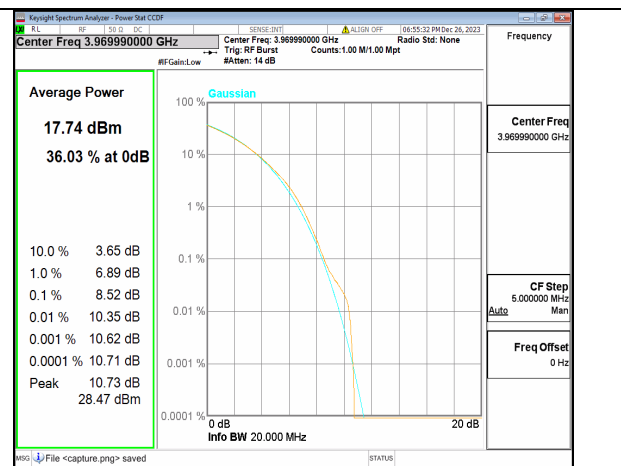

n77(3700-3980MHz) 20M CP-OFDM 256QAM Outer_Full High