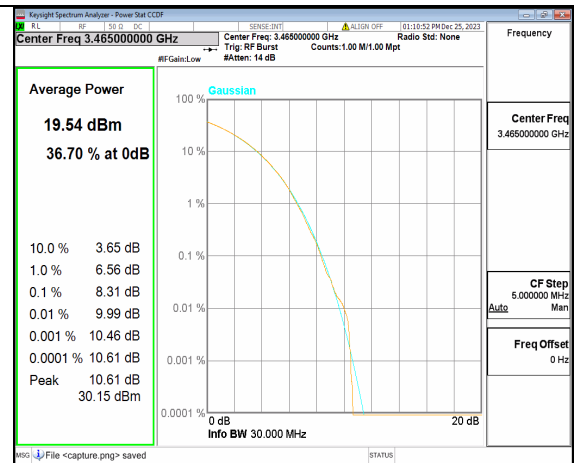

n77(3450-3550MHz) 30M CP-OFDM 256QAM Outer_Full Low