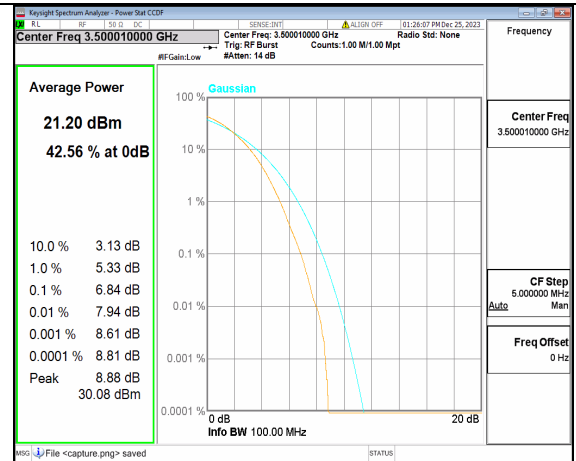

n77(3450-3550MHz) 100M CP-OFDM 256QAM Outer_Full Mid