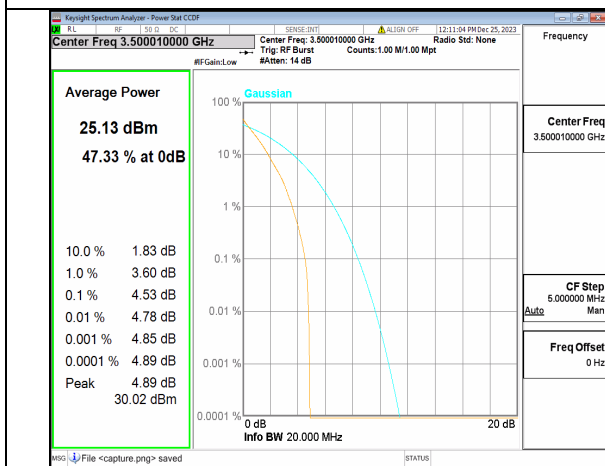

n77(3450-3550MHz) 20M DFT-s-OFDM BPSK Outer\_Full Low

n77(3450-3550MHz) 20M DFT-s-OFDM 256QAM Outer\_Full Low

n77(3450-3550MHz) 20M CP-OFDM QPSK Outer\_Full Low

n77(3450-3550MHz) 20M CP-OFDM 256QAM Outer\_Full Low