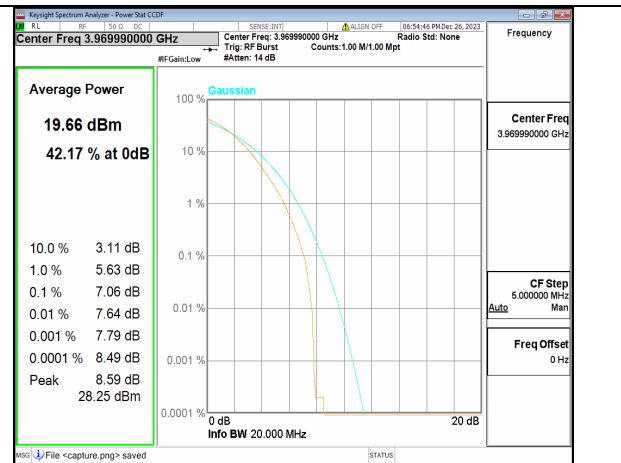

n77(3700-3980MHz) 20M DFT-s-OFDM 256QAM Outer_Full High