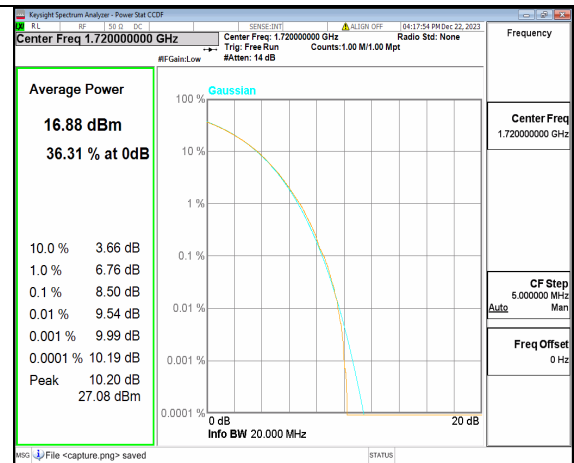

n66 20M CP-OFDM 256QAM Outer_Full Low