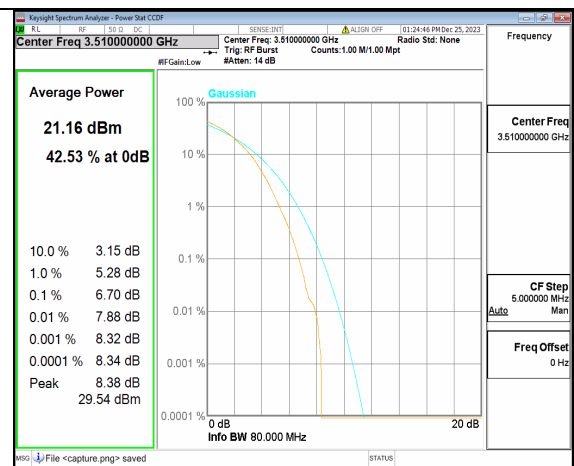

n77(3450-3550MHz) 80M CP-OFDM 256QAM Outer_Full High