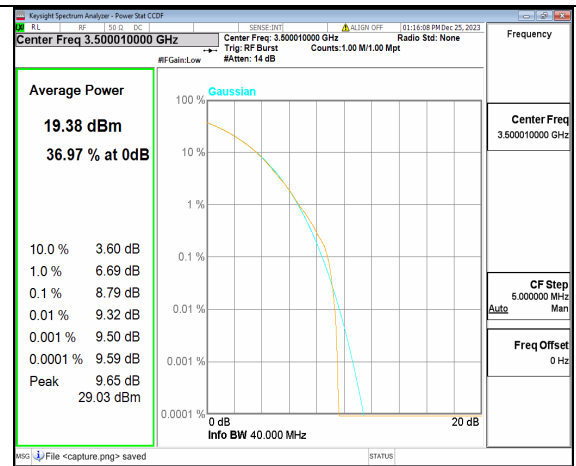

n77(3450-3550MHz) 40M CP-OFDM 256QAM Outer_Full Mid