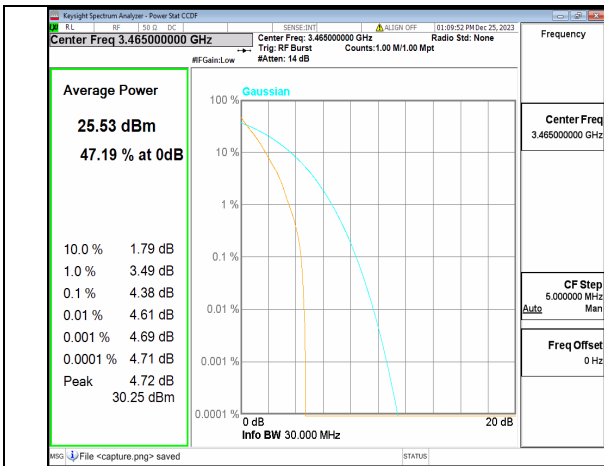

n77(3450-3550MHz) 20M DFT-s-OFDM BPSK Outer\_Full High

n77(3450-3550MHz) 20M DFT-s-OFDM 256QAM Outer\_Full High

n77(3450-3550MHz) 20M CP-OFDM QPSK Outer\_Full High

n77(3450-3550MHz) 20M CP-OFDM 256QAM Outer\_Full High