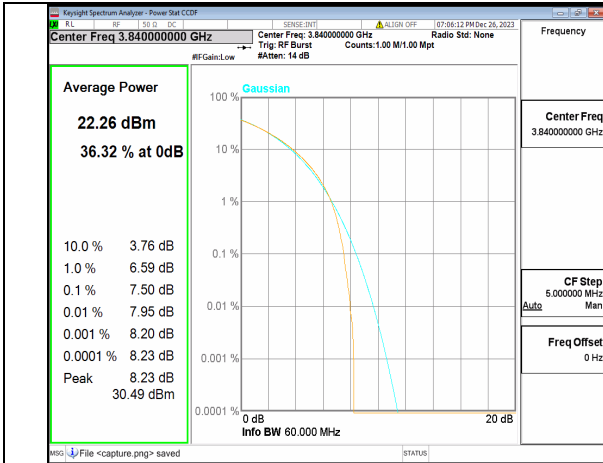

n77(3700-3980MHz) 60M CP-OFDM QPSK Outer\_Full Low

n77(3700-3980MHz) 60M CP-OFDM 256QAM Outer\_Full Low

n77(3700-3980MHz) 60M DFT-s-OFDM BPSK Outer\_Full Mid

n77(3700-3980MHz) 60M DFT-s-OFDM 256QAM Outer\_Full Mid