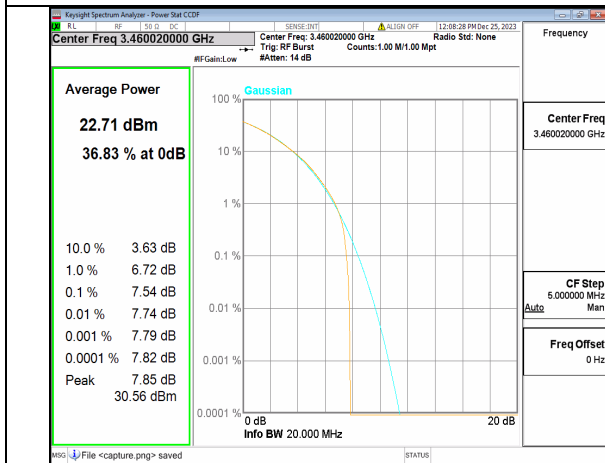

n77(3450-3550MHz) 20M CP-OFDM QPSK Outer_Full Low