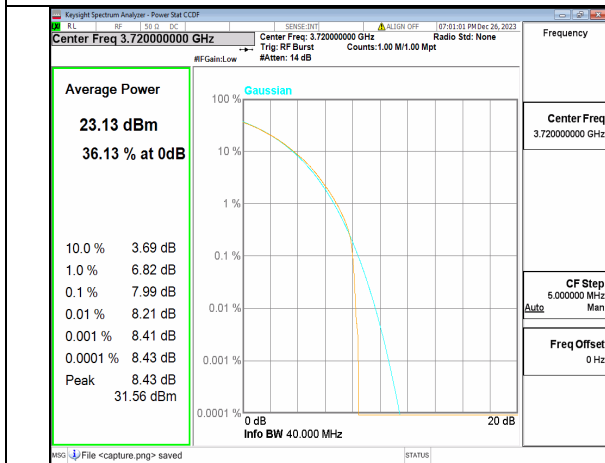

n77(3700-3980MHz) 30M CP-OFDM QPSK Outer\_Full High

n77(3700-3980MHz) 30M CP-OFDM 256QAM Outer\_Full High

n77(3700-3980MHz) 40M DFT-s-OFDM BPSK Outer\_Full Low

n77(3700-3980MHz) 40M DFT-s-OFDM 256QAM Outer\_Full Low