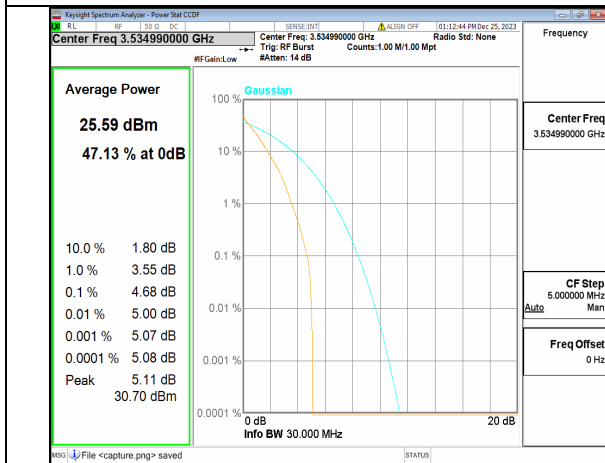

n77(3450-3550MHz) 30M DFT-s-OFDM BPSK Outer\_Full Mid

n77(3450-3550MHz) 30M DFT-s-OFDM 256QAM Outer\_Full Mid

n77(3450-3550MHz) 30M CP-OFDM QPSK Outer\_Full Mid

n77(3450-3550MHz) 30M CP-OFDM 256QAM Outer\_Full Mid