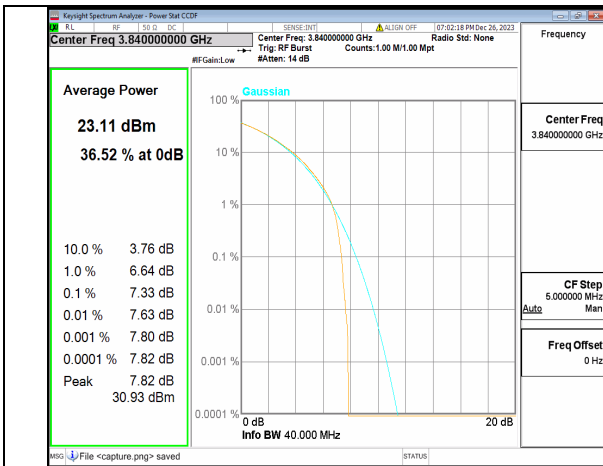

n77(3700-3980MHz) 40M CP-OFDM QPSK Outer\_Full Low

n77(3700-3980MHz) 40M CP-OFDM 256QAM Outer\_Full Low

n77(3700-3980MHz) 40M DFT-s-OFDM BPSK Outer\_Full Mid

n77(3700-3980MHz) 40M DFT-s-OFDM 256QAM Outer\_Full Mid