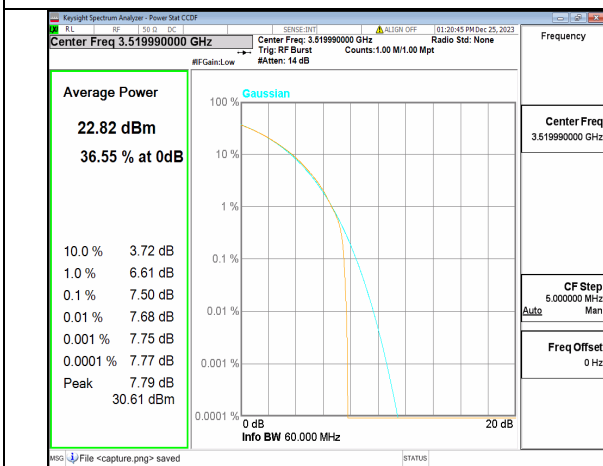

n77(3450-3550MHz) 60M CP-OFDM QPSK Outer_Full High