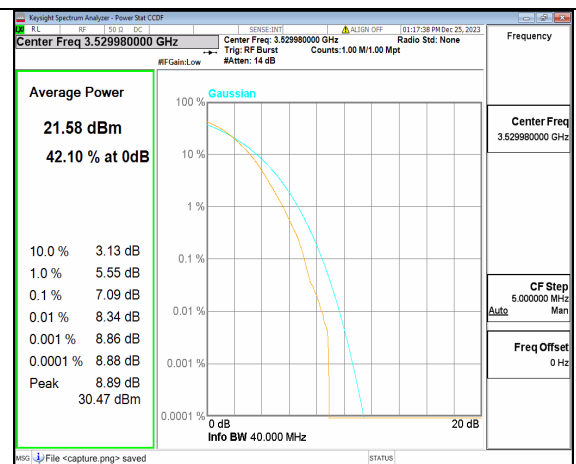

n77(3450-3550MHz) 40M CP-OFDM 256QAM Outer_Full High