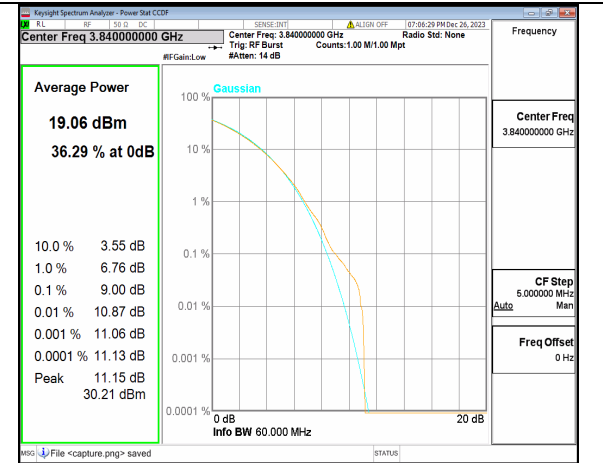

n77(3700-3980MHz) 60M CP-OFDM 256QAM Outer_Full Mid