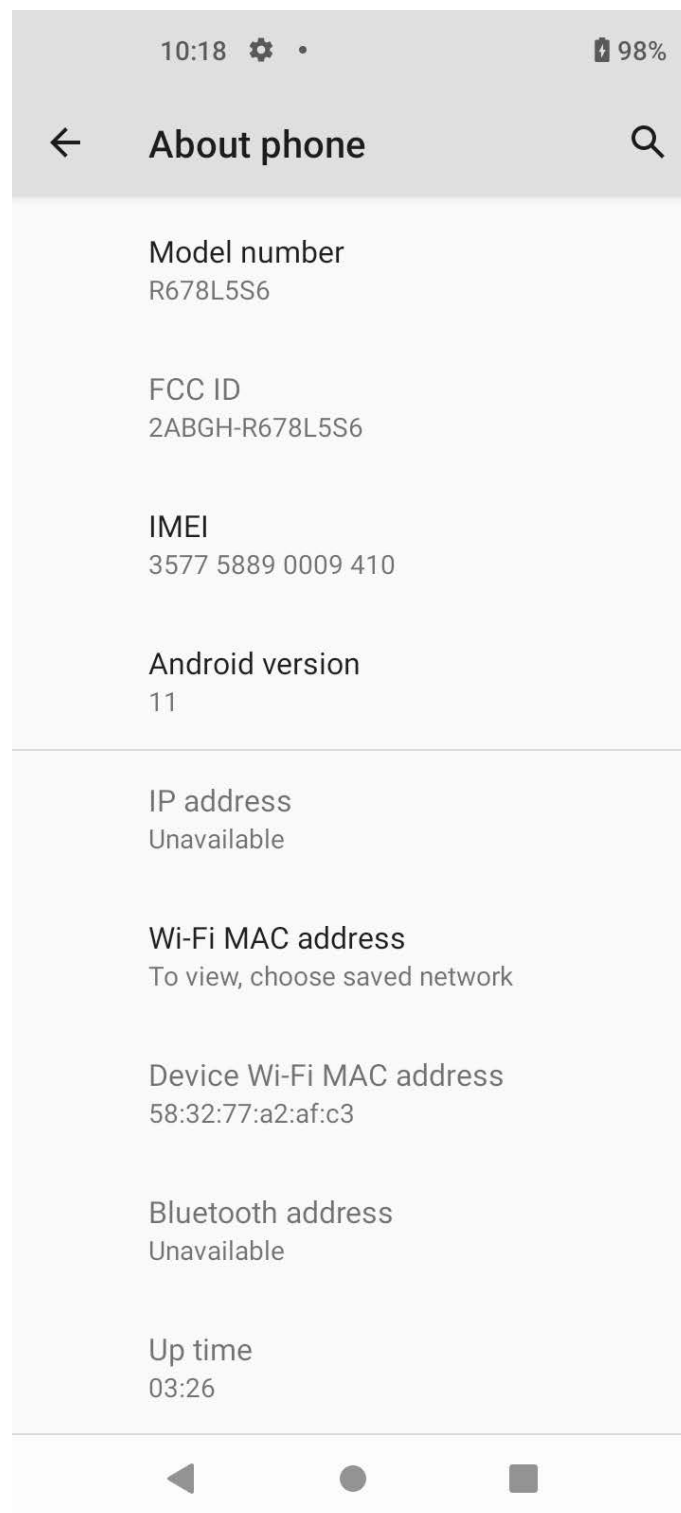

## 1. Label

## 2. Label location

To view device FCC ID on a device look at the label in the battery compartment, for devices without a battery door there is a E-label information available by selecting: Settings > About phone