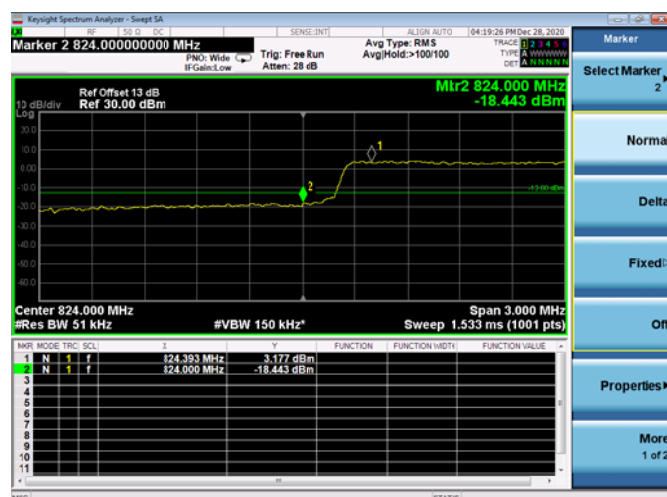

LTE ULCA_4A-13A PCC(4A)

Channel Bandwidth:20MHz

Low 1RB

High 1RB

Low FULL RB

High FULL RB

LTE ULCA_4A-13A SCC(13A)

Channel Bandwidth:10MHz

Low 1RB

High 1RB

FULL RB

LTE ULCA_5A-66A PCC(5A)

Channel Bandwidth:5MHz

Low 1RB

High 1RB

Low FULL RB

High FULL RB

LTE ULCA_5A-66A PCC(5A)

Channel Bandwidth:10MHz

Low 1RB

High 1RB

Low FULL RB

High FULL RB

LTE ULCA_5A-66A SCC(66A)

Channel Bandwidth:5MHz

Low 1RB

High 1RB

Low FULL RB

High FULL RB

LTE ULCA_5A-66A SCC(66A)

Channel Bandwidth:10MHz

Low 1RB