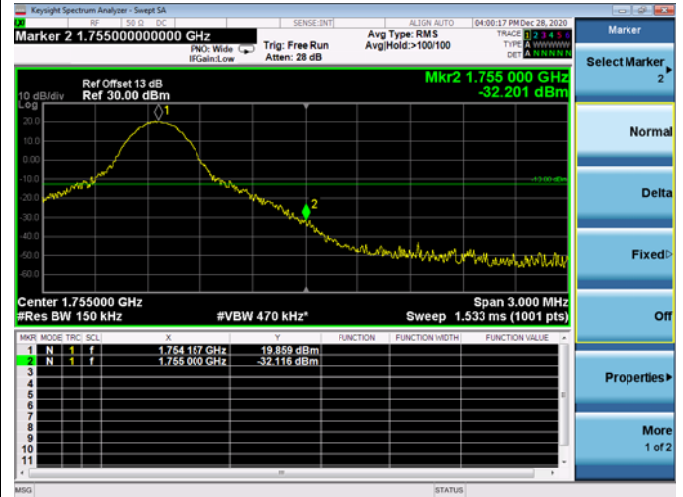

Low 1RB

High 1RB

Low FULL RB

High FULL RB

LTE ULCA_4A-13A PCC(4A)

Channel Bandwidth:10MHz

Low 1RB

High 1RB

Low FULL RB

High FULL RB

LTE ULCA_4A-13A PCC(4A)

Channel Bandwidth:15MHz

Low 1RB

High 1RB

Low FULL RB

High FULL RB

LTE ULCA_4A-13A PCC(4A)

Channel Bandwidth:20MHz

Low 1RB

High 1RB

Low FULL RB

High FULL RB

LTE ULCA_4A-13A SCC(13A)

Channel Bandwidth:10MHz

Low 1RB

High 1RB

FULL RB

LTE ULCA_5A-66A PCC(5A)

Channel Bandwidth:5MHz

Low 1RB

High 1RB

Low FULL RB