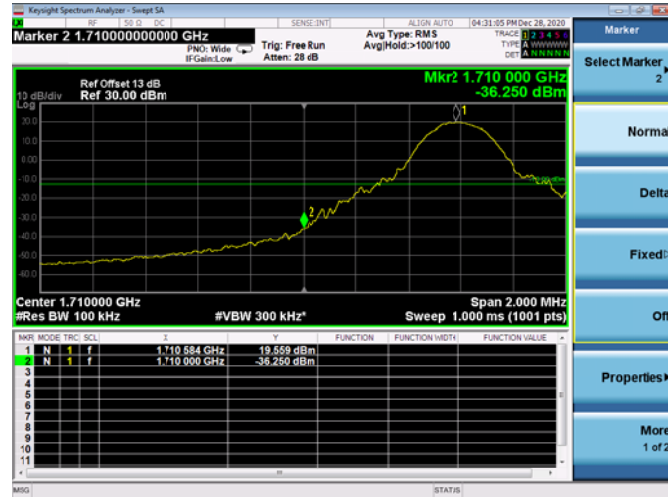

High FULL RB

LTE ULCA_5A-66A PCC(5A)

Channel Bandwidth:10MHz

Low 1RB

High 1RB

Low FULL RB

High FULL RB

LTE ULCA_5A-66A SCC(66A)

Channel Bandwidth:5MHz

Low 1RB

High 1RB

Low FULL RB

High FULL RB

LTE ULCA_5A-66A SCC(66A)

Channel Bandwidth:10MHz

Low 1RB

High 1RB

Low FULL RB

High FULL RB