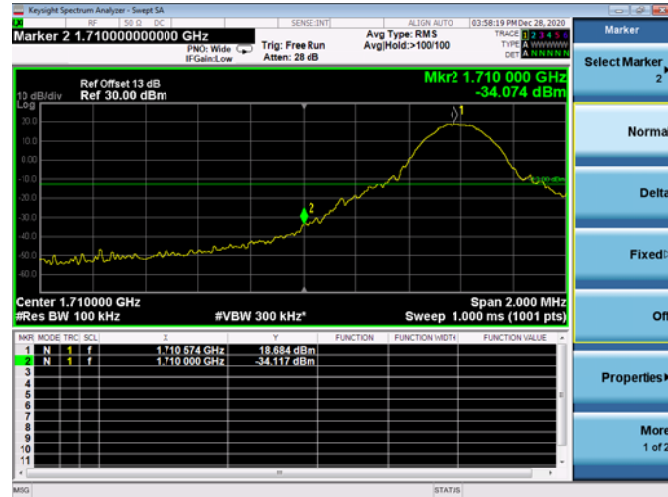

LTE ULCA_4A-12A SCC(12A)

Channel Bandwidth:10MHz

Low 1RB

High 1RB

Low FULL RB

High FULL RB

LTE ULCA_4A-13A PCC(4A)

Channel Bandwidth:5MHz

Low 1RB

High 1RB

Low FULL RB

High FULL RB

LTE ULCA_4A-13A PCC(4A)

Channel Bandwidth:10MHz

Low 1RB

High 1RB

Low FULL RB

High FULL RB

LTE ULCA_4A-13A PCC(4A)

Channel Bandwidth:15MHz

Low 1RB

High 1RB

Low FULL RB

High FULL RB

LTE ULCA_4A-13A PCC(4A)

Channel Bandwidth:20MHz

Low 1RB

High 1RB

Low FULL RB

High FULL RB

LTE ULCA_4A-13A SCC(13A)

Channel Bandwidth:10MHz