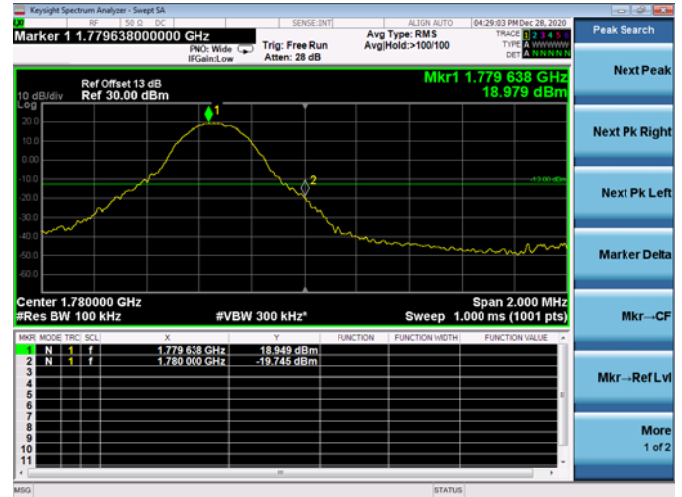

Low 1RB

High 1RB

FULL RB

LTE ULCA_5A-66A PCC(5A)

Channel Bandwidth:5MHz

Low 1RB

High 1RB

Low FULL RB

High FULL RB

LTE ULCA_5A-66A PCC(5A)

Channel Bandwidth:10MHz

Low 1RB

High 1RB

Low FULL RB

High FULL RB

LTE ULCA_5A-66A SCC(66A)

Channel Bandwidth:5MHz

Low 1RB

High 1RB

Low FULL RB

High FULL RB

LTE ULCA_5A-66A SCC(66A)

Channel Bandwidth:10MHz

Low 1RB