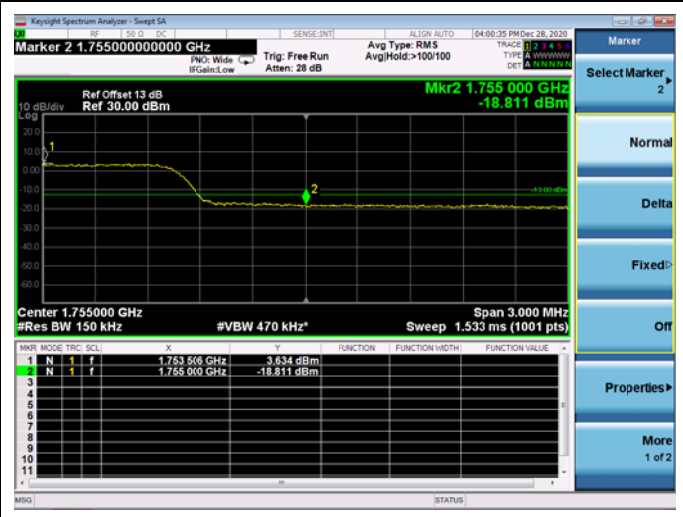

Low 1RB

High 1RB

Low FULL RB

High FULL RB

LTE ULCA_4A-13A PCC(4A)

Channel Bandwidth:10MHz

Low 1RB

High 1RB

Low FULL RB

High FULL RB

LTE ULCA_4A-13A PCC(4A)

Channel Bandwidth:15MHz

Low 1RB

High 1RB

Low FULL RB

High FULL RB

LTE ULCA_4A-13A PCC(4A)

Channel Bandwidth:20MHz

Low 1RB

High 1RB

Low FULL RB

High FULL RB

LTE ULCA_4A-13A SCC(13A)

Channel Bandwidth:10MHz