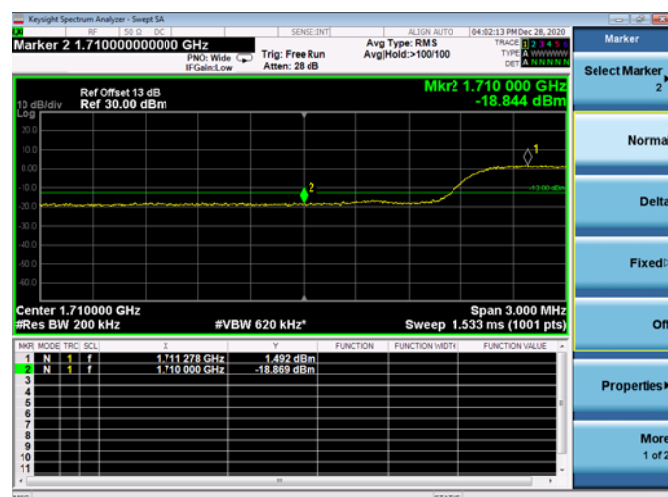

Low FULL RB

High FULL RB

LTE ULCA_4A-13A PCC(4A)

Channel Bandwidth:15MHz

Low 1RB

High 1RB

Low FULL RB

High FULL RB

LTE ULCA_4A-13A PCC(4A)

Channel Bandwidth:20MHz

Low 1RB

High 1RB

Low FULL RB

High FULL RB

LTE ULCA_4A-13A SCC(13A)

Channel Bandwidth:10MHz

Low 1RB

High 1RB

FULL RB

LTE ULCA_5A-66A PCC(5A)

Channel Bandwidth:5MHz

Low 1RB

High 1RB

Low FULL RB

High FULL RB

LTE ULCA_5A-66A PCC(5A)

Channel Bandwidth:10MHz

Low 1RB

High 1RB

Low FULL RB

High FULL RB

LTE ULCA_5A-66A SCC(66A)