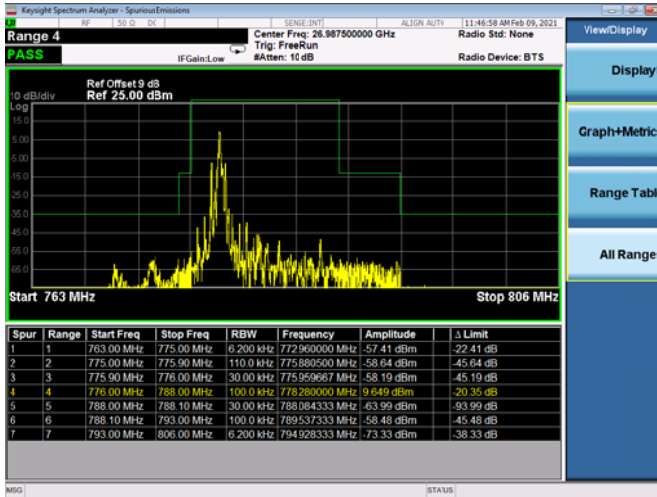

LTE ULCA_4A-13A PCC(4A)

Channel Bandwidth:20MHz

Low 1RB

High 1RB

Low FULL RB

High FULL RB

LTE ULCA_4A-13A SCC(13A)

Channel Bandwidth:10MHz

Low 1RB

High 1RB

FULL RB

LTE ULCA_5A-66A PCC(5A)

Channel Bandwidth:5MHz

Low 1RB

High 1RB

Low FULL RB