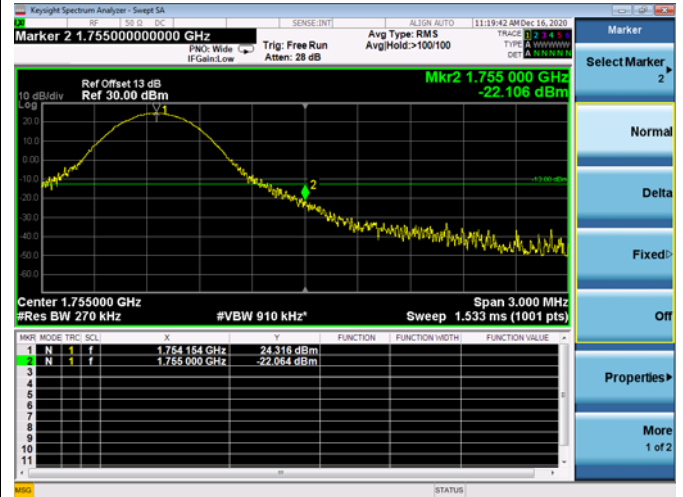

Low FULL RB

High FULL RB

LTE ULCA_4A-12A PCC(4A)

Channel Bandwidth:5MHz

Low 1RB

High 1RB

Low FULL RB

High FULL RB

LTE ULCA_4A-12A PCC(4A)

Channel Bandwidth:10MHz

Low 1RB

High 1RB

Low FULL RB

High FULL RB

LTE ULCA_4A-12A PCC(4A)

Channel Bandwidth:15MHz

Low 1RB

High 1RB

Low FULL RB

High FULL RB

LTE ULCA_4A-12A PCC(4A)

Channel Bandwidth:20MHz

Low 1RB

High 1RB

Low FULL RB

High FULL RB

LTE ULCA_4A-12A SCC(12A)

Channel Bandwidth:5MHz

Low 1RB

High 1RB

Low FULL RB

High FULL RB