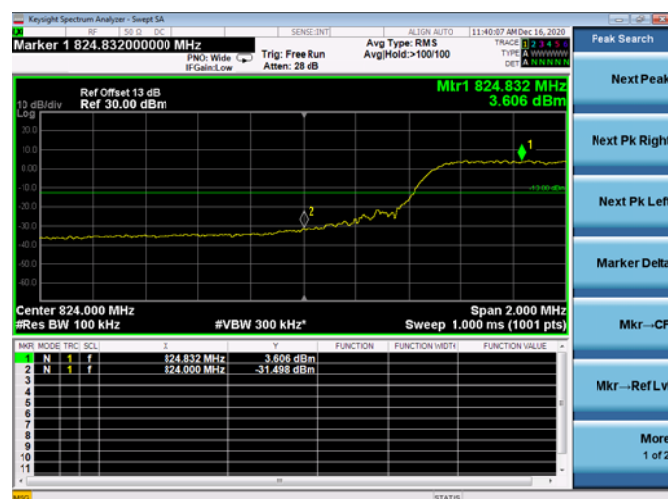

LTE ULCA_4A-5A PCC(4A)

Channel Bandwidth:20MHz

Low 1RB

High 1RB

Low FULL RB

High FULL RB

LTE ULCA_4A-5A SCC(5A)

Channel Bandwidth:5MHz

Low 1RB

High 1RB

Low FULL RB

High FULL RB

LTE ULCA_4A-5A SCC(5A)

Channel Bandwidth:10MHz

Low 1RB

High 1RB

Low FULL RB

High FULL RB

LTE ULCA_4A-12A PCC(4A)

Channel Bandwidth:5MHz

Low 1RB

High 1RB

Low FULL RB

High FULL RB

LTE ULCA_4A-12A PCC(4A)

Channel Bandwidth:10MHz

Low 1RB

High 1RB

Low FULL RB

High FULL RB

LTE ULCA_4A-12A PCC(4A)

Channel Bandwidth:15MHz