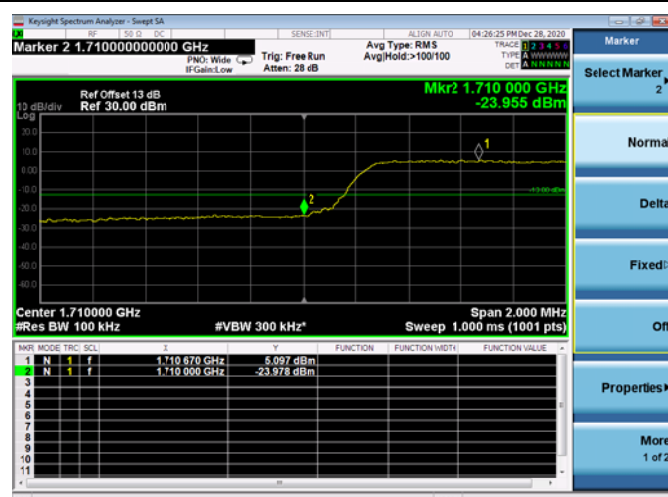

High FULL RB

LTE ULCA_5A-66A PCC(5A)

Channel Bandwidth:10MHz

Low 1RB

High 1RB

Low FULL RB

High FULL RB

LTE ULCA_5A-66A SCC(66A)

Channel Bandwidth:5MHz

Low 1RB

High 1RB

Low FULL RB

High FULL RB

LTE ULCA_5A-66A SCC(66A)

Channel Bandwidth:10MHz

Low 1RB