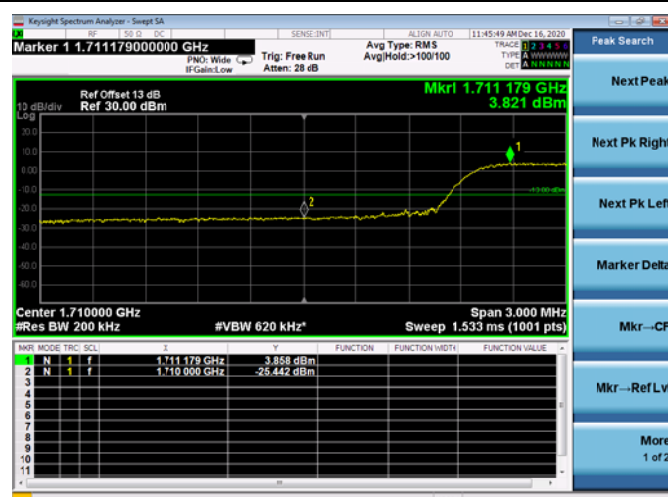

LTE ULCA_4A-5A PCC(4A)

Channel Bandwidth:20MHz

Low 1RB

High 1RB

Low FULL RB

High FULL RB

LTE ULCA_4A-5A SCC(5A)

Channel Bandwidth:5MHz

Low 1RB

High 1RB

Low FULL RB

High FULL RB

LTE ULCA_4A-5A SCC(5A)

Channel Bandwidth:10MHz

Low 1RB

High 1RB

Low FULL RB

High FULL RB

LTE ULCA_4A-12A PCC(4A)

Channel Bandwidth:5MHz

Low 1RB

High 1RB

Low FULL RB

High FULL RB

LTE ULCA_4A-12A PCC(4A)

Channel Bandwidth:10MHz

Low 1RB

High 1RB

Low FULL RB

High FULL RB

LTE ULCA_4A-12A PCC(4A)

Channel Bandwidth:15MHz