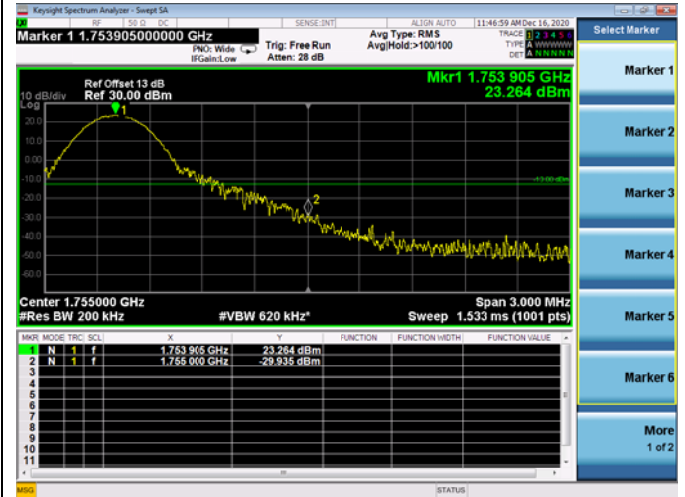

LTE ULCA_4A-5A PCC(4A)

Channel Bandwidth:20MHz

Low 1RB

High 1RB

Low FULL RB

High FULL RB

LTE ULCA_4A-5A SCC(5A)

Channel Bandwidth:5MHz

Low 1RB

High 1RB

Low FULL RB

High FULL RB

LTE ULCA_4A-5A SCC(5A)

Channel Bandwidth:10MHz

Low 1RB

High 1RB

Low FULL RB

High FULL RB

LTE ULCA_4A-12A PCC(4A)

Channel Bandwidth:5MHz

Low 1RB

High 1RB

Low FULL RB

High FULL RB

LTE ULCA_4A-12A PCC(4A)

Channel Bandwidth:10MHz

Low 1RB

High 1RB

Low FULL RB

High FULL RB

LTE ULCA_4A-12A PCC(4A)

Channel Bandwidth:15MHz