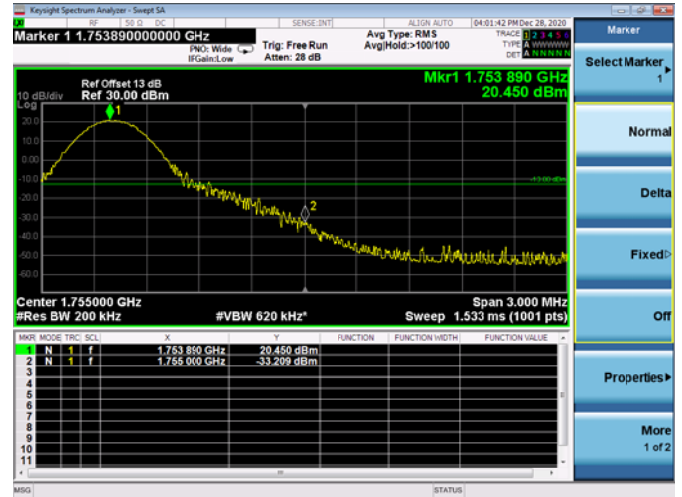

Low 1RB

High 1RB

Low FULL RB

High FULL RB

LTE ULCA_4A-13A PCC(4A)

Channel Bandwidth:10MHz

Low 1RB

High 1RB

Low FULL RB

High FULL RB

LTE ULCA_4A-13A PCC(4A)

Channel Bandwidth:15MHz

Low 1RB

High 1RB

Low FULL RB

High FULL RB

LTE ULCA_4A-13A PCC(4A)

Channel Bandwidth:20MHz

Low 1RB

High 1RB

Low FULL RB

High FULL RB

LTE ULCA_4A-13A SCC(13A)

Channel Bandwidth:10MHz

Low 1RB

High 1RB

FULL RB

LTE ULCA_5A-66A PCC(5A)

Channel Bandwidth:5MHz

Low 1RB

High 1RB

Low FULL RB