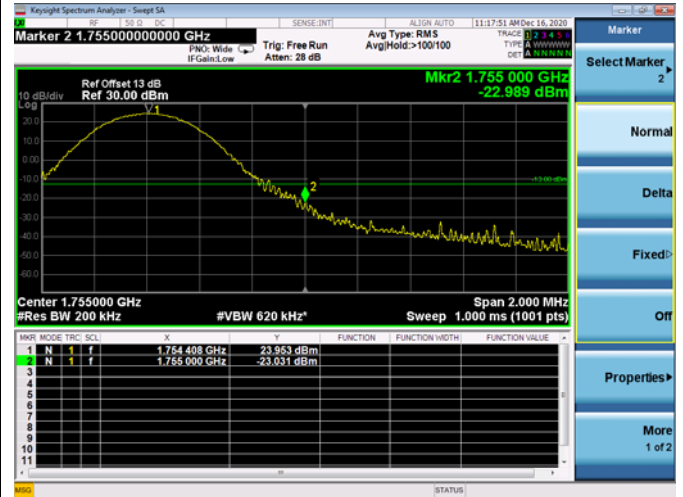

Low 1RB

High 1RB

Low FULL RB

High FULL RB

LTE ULCA_4A-5A SCC(5A)

Channel Bandwidth:10MHz

Low 1RB

High 1RB

Low FULL RB

High FULL RB

LTE ULCA_4A-12A PCC(4A)

Channel Bandwidth:5MHz

Low 1RB

High 1RB

Low FULL RB

High FULL RB

LTE ULCA_4A-12A PCC(4A)

Channel Bandwidth:10MHz

Low 1RB

High 1RB

Low FULL RB

High FULL RB

LTE ULCA_4A-12A PCC(4A)

Channel Bandwidth:15MHz

Low 1RB

High 1RB

Low FULL RB

High FULL RB

LTE ULCA_4A-12A PCC(4A)

Channel Bandwidth:20MHz

Low 1RB

High 1RB