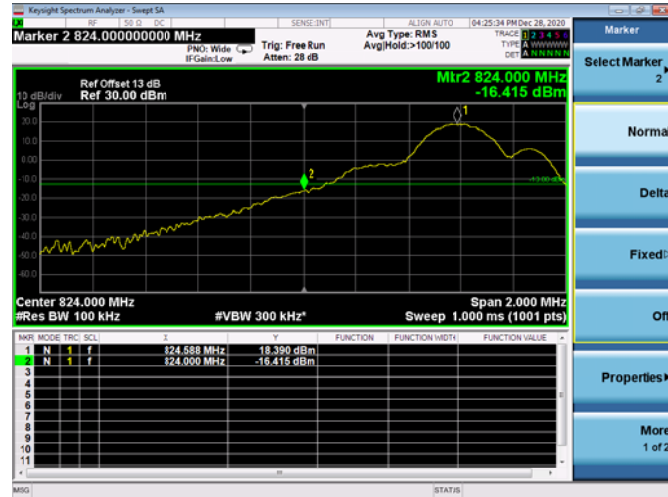

LTE ULCA_4A-13A PCC(4A)

Channel Bandwidth:20MHz

Low 1RB

High 1RB

Low FULL RB

High FULL RB

LTE ULCA_4A-13A SCC(13A)

Channel Bandwidth:10MHz

Low 1RB

High 1RB

FULL RB

LTE ULCA_5A-66A PCC(5A)

Channel Bandwidth:5MHz

Low 1RB

High 1RB

Low FULL RB

High FULL RB

LTE ULCA_5A-66A PCC(5A)

Channel Bandwidth:10MHz

Low 1RB

High 1RB

Low FULL RB

High FULL RB

LTE ULCA_5A-66A SCC(66A)

Channel Bandwidth:5MHz

Low 1RB

High 1RB

Low FULL RB

High FULL RB

LTE ULCA_5A-66A SCC(66A)

Channel Bandwidth:10MHz

Low 1RB