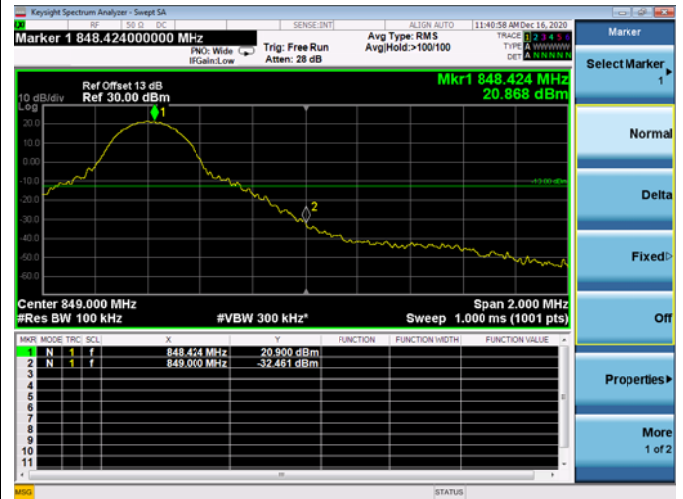

LTE ULCA_4A-5A PCC(4A)

Channel Bandwidth:20MHz

Low 1RB

High 1RB

Low FULL RB

High FULL RB

LTE ULCA_4A-5A SCC(5A)

Channel Bandwidth:5MHz

Low 1RB

High 1RB

Low FULL RB

High FULL RB

LTE ULCA_4A-5A SCC(5A)

Channel Bandwidth:10MHz

Low 1RB

High 1RB

Low FULL RB

High FULL RB

LTE ULCA_4A-12A PCC(4A)

Channel Bandwidth:5MHz

Low 1RB

High 1RB

Low FULL RB

High FULL RB

LTE ULCA_4A-12A PCC(4A)

Channel Bandwidth:10MHz

Low 1RB

High 1RB

Low FULL RB

High FULL RB

LTE ULCA_4A-12A PCC(4A)

Channel Bandwidth:15MHz