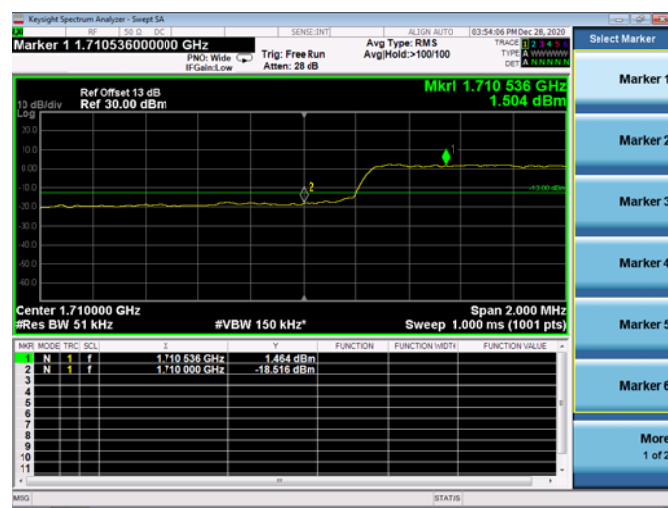

Low FULL RB

High FULL RB

LTE ULCA_4A-12A SCC(12A)

Channel Bandwidth:5MHz

Low 1RB

High 1RB

Low FULL RB

High FULL RB

LTE ULCA_4A-12A SCC(12A)

Channel Bandwidth:10MHz

Low 1RB

High 1RB

Low FULL RB

High FULL RB

LTE ULCA_4A-13A PCC(4A)

Channel Bandwidth:5MHz

Low 1RB

High 1RB

Low FULL RB

High FULL RB

LTE ULCA_4A-13A PCC(4A)

Channel Bandwidth:10MHz

Low 1RB

High 1RB

Low FULL RB

High FULL RB

LTE ULCA_4A-13A PCC(4A)

Channel Bandwidth:15MHz

Low 1RB

High 1RB

Low FULL RB

High FULL RB