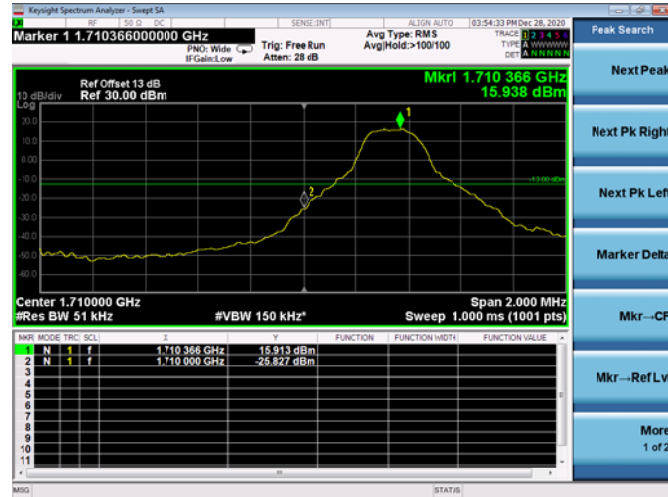

Low FULL RB

High FULL RB

LTE ULCA_4A-12A SCC(12A)

Channel Bandwidth:5MHz

Low 1RB

High 1RB

Low FULL RB

High FULL RB

LTE ULCA_4A-12A SCC(12A)

Channel Bandwidth:10MHz

Low 1RB

High 1RB

Low FULL RB

High FULL RB

LTE ULCA_4A-13A PCC(4A)

Channel Bandwidth:5MHz

Low 1RB

High 1RB

Low FULL RB

High FULL RB

LTE ULCA_4A-13A PCC(4A)

Channel Bandwidth:10MHz

Low 1RB

High 1RB

Low FULL RB

High FULL RB

LTE ULCA_4A-13A PCC(4A)

Channel Bandwidth:15MHz

Low 1RB

High 1RB

Low FULL RB

High FULL RB