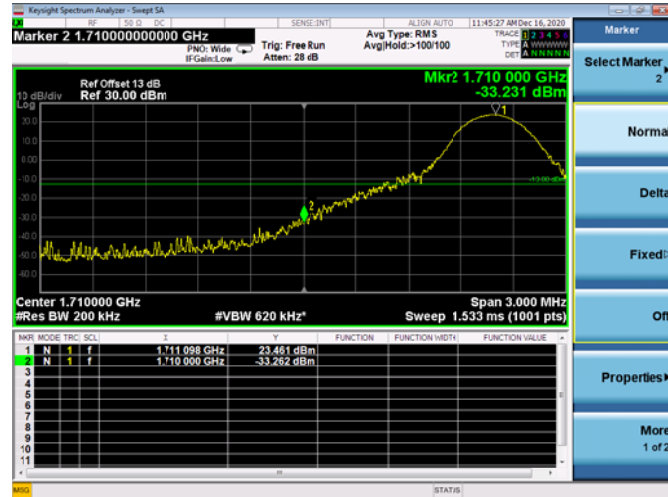

LTE ULCA_4A-5A PCC(4A)

Channel Bandwidth:20MHz

Low 1RB

High 1RB

Low FULL RB

High FULL RB

LTE ULCA_4A-5A SCC(5A)

Channel Bandwidth:5MHz

Low 1RB

High 1RB

Low FULL RB

High FULL RB

LTE ULCA_4A-5A SCC(5A)

Channel Bandwidth:10MHz

Low 1RB

High 1RB

Low FULL RB

High FULL RB

LTE ULCA_4A-12A PCC(4A)

Channel Bandwidth:5MHz

Low 1RB

High 1RB

Low FULL RB

High FULL RB

LTE ULCA_4A-12A PCC(4A)

Channel Bandwidth:10MHz

Low 1RB

High 1RB

Low FULL RB

High FULL RB

LTE ULCA_4A-12A PCC(4A)

Channel Bandwidth:15MHz