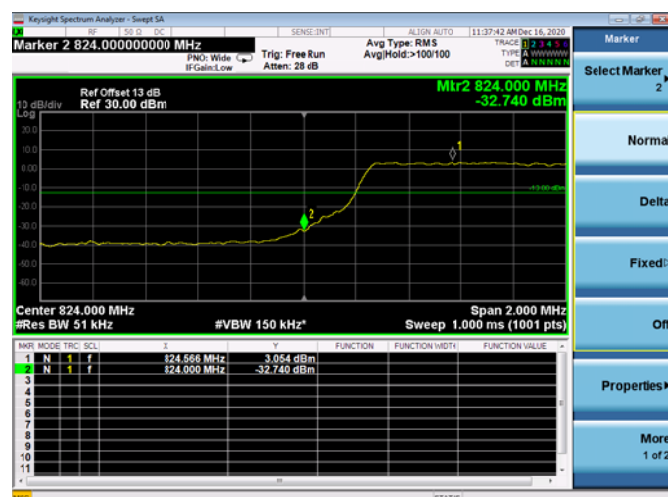

LTE ULCA_4A-5A PCC(4A)

Channel Bandwidth:20MHz

Low 1RB

High 1RB

Low FULL RB

High FULL RB

LTE ULCA_4A-5A SCC(5A)

Channel Bandwidth:5MHz

Low 1RB

High 1RB

Low FULL RB

High FULL RB

LTE ULCA_4A-5A SCC(5A)

Channel Bandwidth:10MHz

Low 1RB

High 1RB

Low FULL RB

High FULL RB

LTE ULCA_4A-12A PCC(4A)

Channel Bandwidth:5MHz

Low 1RB

High 1RB

Low FULL RB

High FULL RB

LTE ULCA_4A-12A PCC(4A)

Channel Bandwidth:10MHz

Low 1RB

High 1RB

Low FULL RB

High FULL RB

LTE ULCA_4A-12A PCC(4A)

Channel Bandwidth:15MHz