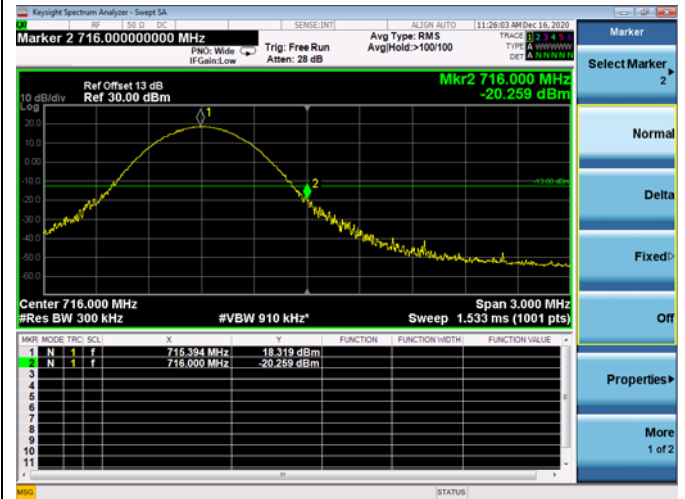

Low 1RB

High 1RB

Low FULL RB

High FULL RB

LTE ULCA_4A-12A PCC(4A)

Channel Bandwidth:20MHz

Low 1RB

High 1RB

Low FULL RB

High FULL RB

LTE ULCA_4A-12A SCC(12A)

Channel Bandwidth:5MHz

Low 1RB

High 1RB

Low FULL RB

High FULL RB

LTE ULCA_4A-12A SCC(12A)

Channel Bandwidth:10MHz

Low 1RB

High 1RB

Low FULL RB

High FULL RB

LTE ULCA_4A-13A PCC(4A)

Channel Bandwidth:5MHz

Low 1RB

High 1RB

Low FULL RB

High FULL RB

LTE ULCA_4A-13A PCC(4A)

Channel Bandwidth:10MHz

Low 1RB

High 1RB