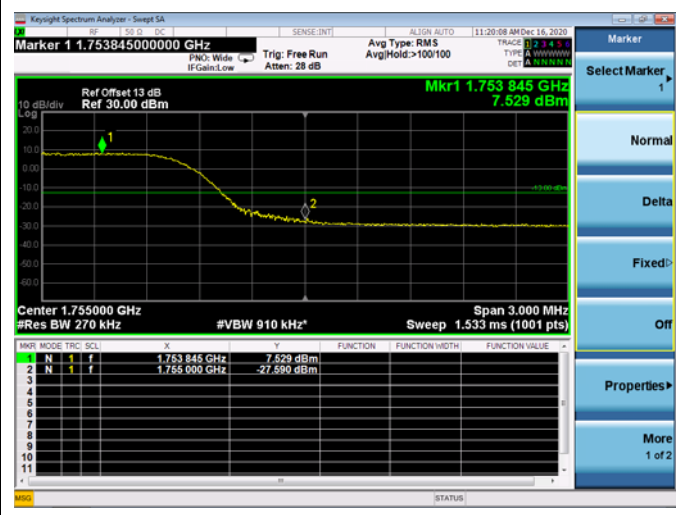

LTE ULCA_4A-12A PCC(4A)

Channel Bandwidth:10MHz

Low 1RB

High 1RB

Low FULL RB

High FULL RB

LTE ULCA_4A-12A PCC(4A)

Channel Bandwidth:15MHz

Low 1RB

High 1RB

Low FULL RB

High FULL RB

LTE ULCA_4A-12A PCC(4A)

Channel Bandwidth:20MHz

Low 1RB

High 1RB

Low FULL RB

High FULL RB

LTE ULCA_4A-12A SCC(12A)

Channel Bandwidth:5MHz

Low 1RB

High 1RB

Low FULL RB

High FULL RB

LTE ULCA_4A-12A SCC(12A)

Channel Bandwidth:10MHz

Low 1RB

High 1RB

Low FULL RB

High FULL RB

LTE ULCA_4A-13A PCC(4A)

Channel Bandwidth:5MHz