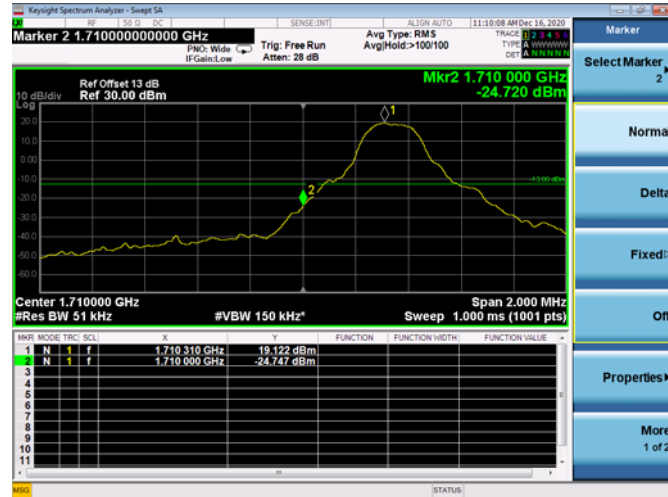

Low 1RB

High 1RB

Low FULL RB

High FULL RB

LTE ULCA_4A-5A SCC(5A)

Channel Bandwidth:10MHz

Low 1RB

High 1RB

Low FULL RB

High FULL RB

LTE ULCA_4A-12A PCC(4A)

Channel Bandwidth:5MHz

Low 1RB

High 1RB

Low FULL RB

High FULL RB

LTE ULCA_4A-12A PCC(4A)

Channel Bandwidth:10MHz

Low 1RB

High 1RB

Low FULL RB

High FULL RB

LTE ULCA_4A-12A PCC(4A)

Channel Bandwidth:15MHz

Low 1RB

High 1RB

Low FULL RB

High FULL RB

LTE ULCA_4A-12A PCC(4A)

Channel Bandwidth:20MHz

Low 1RB

High 1RB