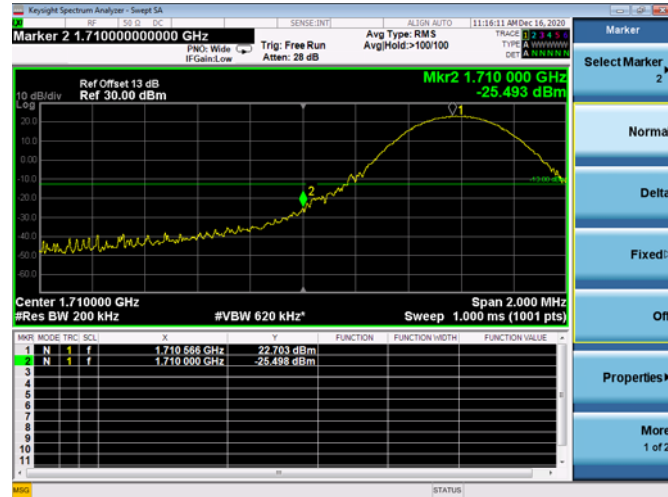

Low 1RB

High 1RB

Low FULL RB

High FULL RB

LTE ULCA_4A-5A SCC(5A)

Channel Bandwidth:10MHz

Low 1RB

High 1RB

Low FULL RB

High FULL RB

LTE ULCA_4A-12A PCC(4A)

Channel Bandwidth:5MHz

Low 1RB

High 1RB

Low FULL RB

High FULL RB

LTE ULCA_4A-12A PCC(4A)

Channel Bandwidth:10MHz

Low 1RB

High 1RB

Low FULL RB

High FULL RB

LTE ULCA_4A-12A PCC(4A)

Channel Bandwidth:15MHz

Low 1RB

High 1RB

Low FULL RB

High FULL RB

LTE ULCA_4A-12A PCC(4A)

Channel Bandwidth:20MHz

Low 1RB

High 1RB