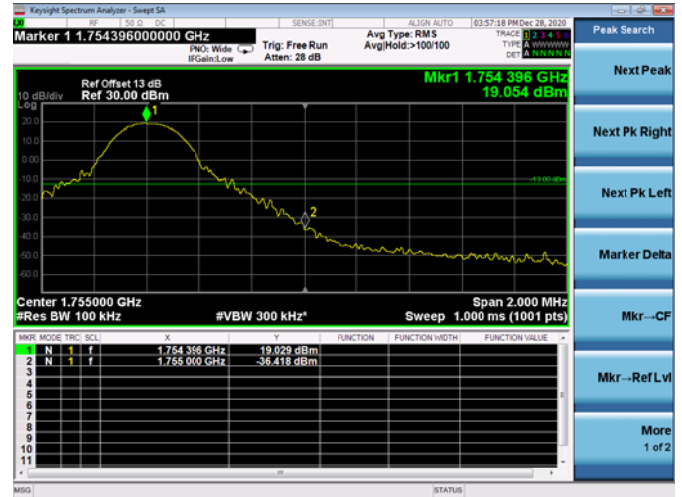

LTE ULCA_4A-12A SCC(12A)

Channel Bandwidth:10MHz

Low 1RB

High 1RB

Low FULL RB

High FULL RB

LTE ULCA_4A-13A PCC(4A)

Channel Bandwidth:5MHz

Low 1RB

High 1RB

Low FULL RB

High FULL RB

LTE ULCA_4A-13A PCC(4A)

Channel Bandwidth:10MHz

Low 1RB

High 1RB

Low FULL RB

High FULL RB

LTE ULCA_4A-13A PCC(4A)

Channel Bandwidth:15MHz

Low 1RB

High 1RB

Low FULL RB

High FULL RB

LTE ULCA_4A-13A PCC(4A)

Channel Bandwidth:20MHz

Low 1RB

High 1RB

Low FULL RB

High FULL RB

LTE ULCA_4A-13A SCC(13A)

Channel Bandwidth:10MHz