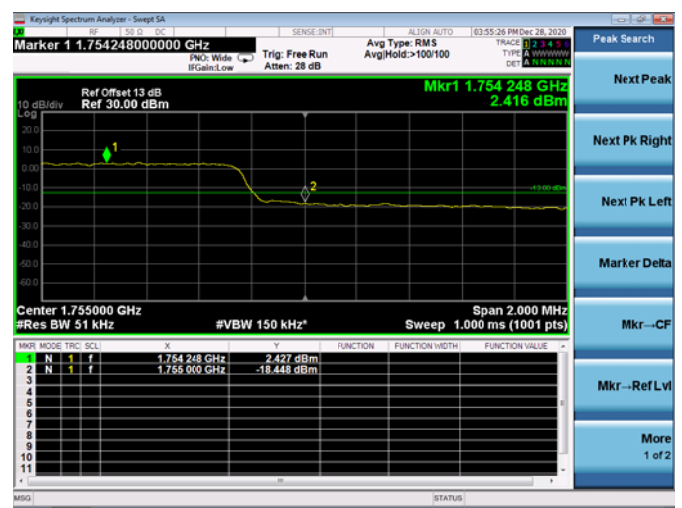

LTE ULCA_4A-12A SCC(12A)

Channel Bandwidth:10MHz

Low 1RB

High 1RB

Low FULL RB

High FULL RB

LTE ULCA_4A-13A PCC(4A)

Channel Bandwidth:5MHz

Low 1RB

High 1RB

Low FULL RB

High FULL RB

LTE ULCA_4A-13A PCC(4A)

Channel Bandwidth:10MHz

Low 1RB

High 1RB

Low FULL RB

High FULL RB

LTE ULCA_4A-13A PCC(4A)

Channel Bandwidth:15MHz

Low 1RB

High 1RB

Low FULL RB

High FULL RB

LTE ULCA_4A-13A PCC(4A)

Channel Bandwidth:20MHz

Low 1RB

High 1RB

Low FULL RB

High FULL RB

LTE ULCA_4A-13A SCC(13A)

Channel Bandwidth:10MHz