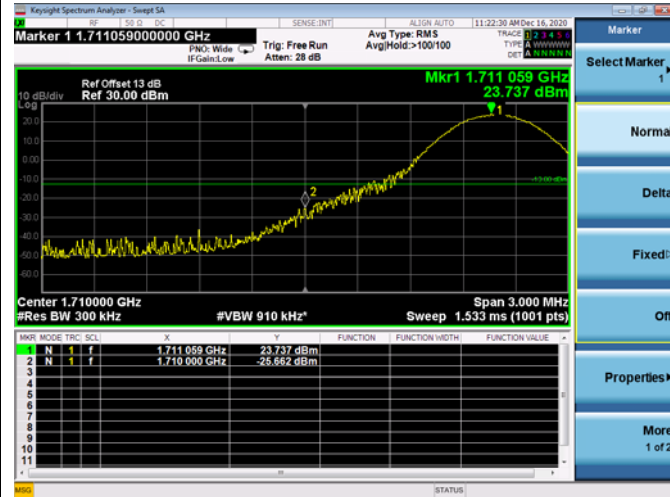

LTE ULCA_4A-12A PCC(4A)

Channel Bandwidth:10MHz

Low 1RB

High 1RB

Low FULL RB

High FULL RB

LTE ULCA_4A-12A PCC(4A)

Channel Bandwidth:15MHz

Low 1RB

High 1RB

Low FULL RB

High FULL RB

LTE ULCA_4A-12A PCC(4A)

Channel Bandwidth:20MHz

Low 1RB

High 1RB

Low FULL RB

High FULL RB

LTE ULCA_4A-12A SCC(12A)

Channel Bandwidth:5MHz

Low 1RB

High 1RB

Low FULL RB

High FULL RB

LTE ULCA_4A-12A SCC(12A)

Channel Bandwidth:10MHz

Low 1RB

High 1RB

Low FULL RB

High FULL RB

LTE ULCA_4A-13A PCC(4A)

Channel Bandwidth:5MHz