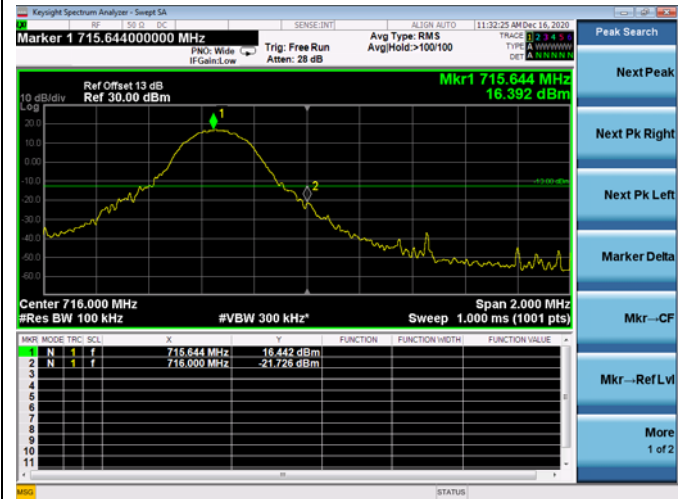

Low 1RB

High 1RB

Low FULL RB

High FULL RB

LTE ULCA_4A-12A PCC(4A)

Channel Bandwidth:20MHz

Low 1RB

High 1RB

Low FULL RB

High FULL RB

LTE ULCA_4A-12A SCC(12A)

Channel Bandwidth:5MHz

Low 1RB

High 1RB

Low FULL RB

High FULL RB

LTE ULCA_4A-12A SCC(12A)

Channel Bandwidth:10MHz

Low 1RB

High 1RB

Low FULL RB

High FULL RB

LTE ULCA_4A-13A PCC(4A)

Channel Bandwidth:5MHz

Low 1RB

High 1RB

Low FULL RB

High FULL RB

LTE ULCA_4A-13A PCC(4A)

Channel Bandwidth:10MHz

Low 1RB

High 1RB