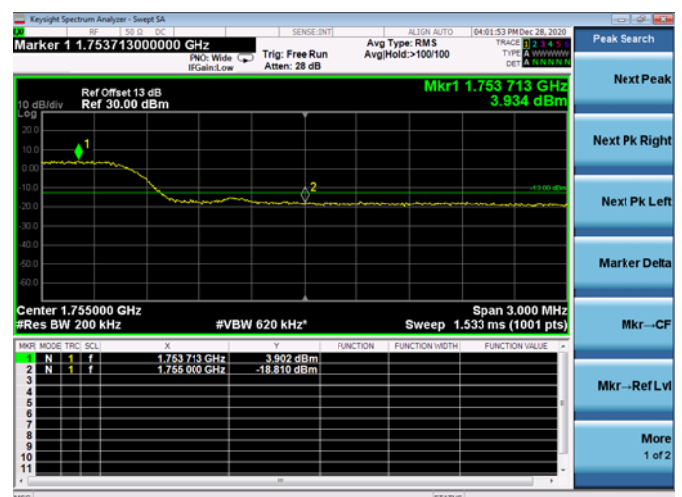

Low FULL RB

High FULL RB

LTE ULCA_4A-13A PCC(4A)

Channel Bandwidth:15MHz

Low 1RB

High 1RB

Low FULL RB

High FULL RB

LTE ULCA_4A-13A PCC(4A)

Channel Bandwidth:20MHz

Low 1RB

High 1RB

Low FULL RB

High FULL RB

LTE ULCA_4A-13A SCC(13A)

Channel Bandwidth:10MHz

Low 1RB

High 1RB

FULL RB

LTE ULCA_5A-66A PCC(5A)

Channel Bandwidth:5MHz

Low 1RB

High 1RB

Low FULL RB

High FULL RB

LTE ULCA_5A-66A PCC(5A)

Channel Bandwidth:10MHz

Low 1RB

High 1RB

Low FULL RB

High FULL RB

LTE ULCA_5A-66A SCC(66A)