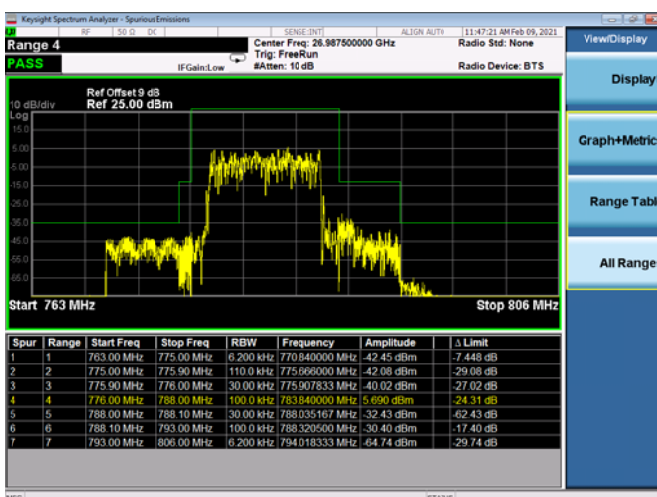

Low FULL RB

High FULL RB

LTE ULCA_4A-13A PCC(4A)

Channel Bandwidth:15MHz

Low 1RB

High 1RB

Low FULL RB

High FULL RB

LTE ULCA_4A-13A PCC(4A)

Channel Bandwidth:20MHz

Low 1RB

High 1RB

Low FULL RB

High FULL RB

LTE ULCA_4A-13A SCC(13A)

Channel Bandwidth:10MHz

Low 1RB

High 1RB

FULL RB

LTE ULCA_5A-66A PCC(5A)

Channel Bandwidth:5MHz

Low 1RB

High 1RB

Low FULL RB

High FULL RB

LTE ULCA_5A-66A PCC(5A)

Channel Bandwidth:10MHz

Low 1RB

High 1RB

Low FULL RB

High FULL RB

LTE ULCA_5A-66A SCC(66A)