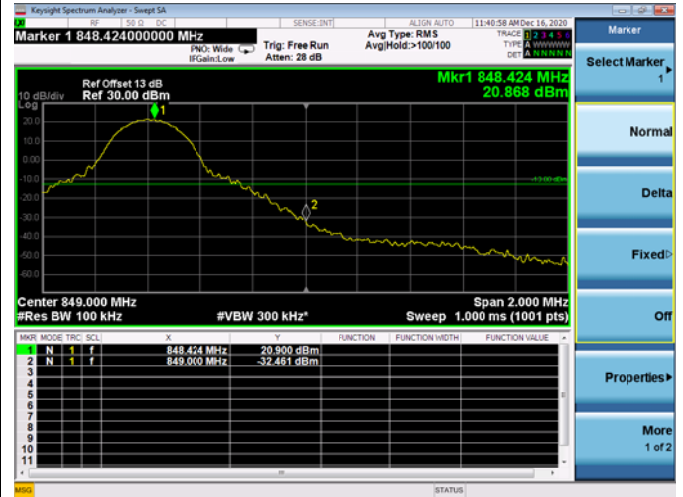

LTE ULCA_4A-5A PCC(4A)

Channel Bandwidth:20MHz

Low 1RB

High 1RB

Low FULL RB

High FULL RB

LTE ULCA_4A-5A SCC(5A)

Channel Bandwidth:5MHz

Low 1RB

High 1RB

Low FULL RB

High FULL RB

LTE ULCA_4A-5A SCC(5A)

Channel Bandwidth:10MHz

Low 1RB

High 1RB

Low FULL RB

High FULL RB

LTE ULCA_4A-12A PCC(4A)

Channel Bandwidth:5MHz

Low 1RB

High 1RB

Low FULL RB

High FULL RB

LTE ULCA_4A-12A PCC(4A)

Channel Bandwidth:10MHz

Low 1RB

High 1RB

Low FULL RB

High FULL RB

LTE ULCA_4A-12A PCC(4A)

Channel Bandwidth:15MHz