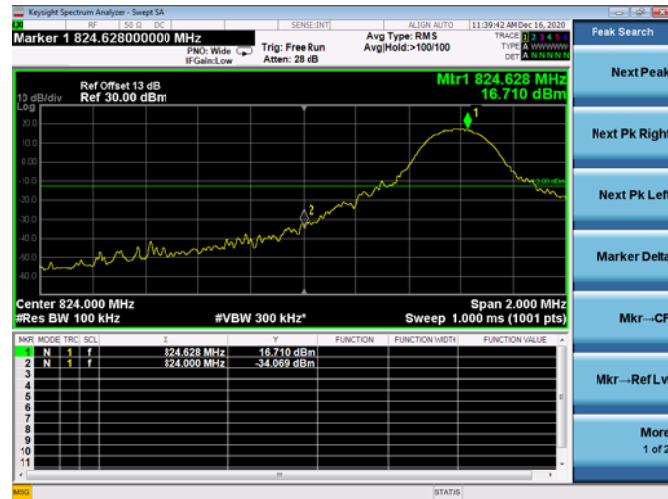

LTE ULCA_4A-5A PCC(4A)

Channel Bandwidth:20MHz

Low 1RB

High 1RB

Low FULL RB

High FULL RB

LTE ULCA_4A-5A SCC(5A)

Channel Bandwidth:5MHz

Low 1RB

High 1RB

Low FULL RB

High FULL RB

LTE ULCA_4A-5A SCC(5A)

Channel Bandwidth:10MHz

Low 1RB

High 1RB

Low FULL RB

High FULL RB

LTE ULCA_4A-12A PCC(4A)

Channel Bandwidth:5MHz

Low 1RB

High 1RB

Low FULL RB

High FULL RB

LTE ULCA_4A-12A PCC(4A)

Channel Bandwidth:10MHz

Low 1RB

High 1RB

Low FULL RB

High FULL RB

LTE ULCA_4A-12A PCC(4A)

Channel Bandwidth:15MHz