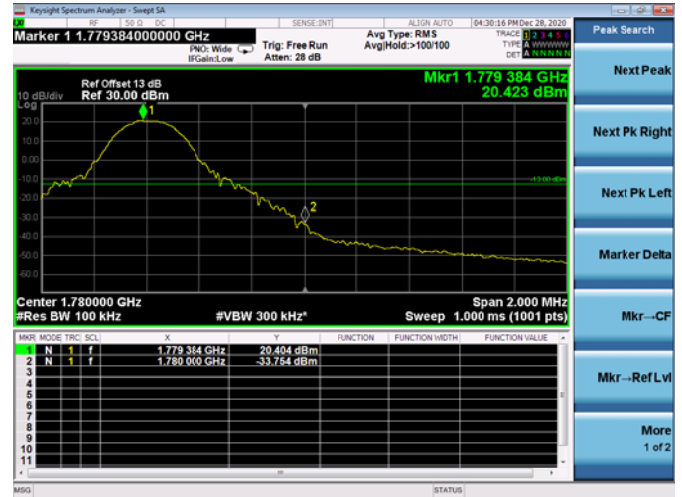

High FULL RB

LTE ULCA_5A-66A PCC(5A)

Channel Bandwidth:10MHz

Low 1RB

High 1RB

Low FULL RB

High FULL RB

LTE ULCA_5A-66A SCC(66A)

Channel Bandwidth:5MHz

Low 1RB

High 1RB

Low FULL RB

High FULL RB

LTE ULCA_5A-66A SCC(66A)

Channel Bandwidth:10MHz

Low 1RB

High 1RB

Low FULL RB

High FULL RB