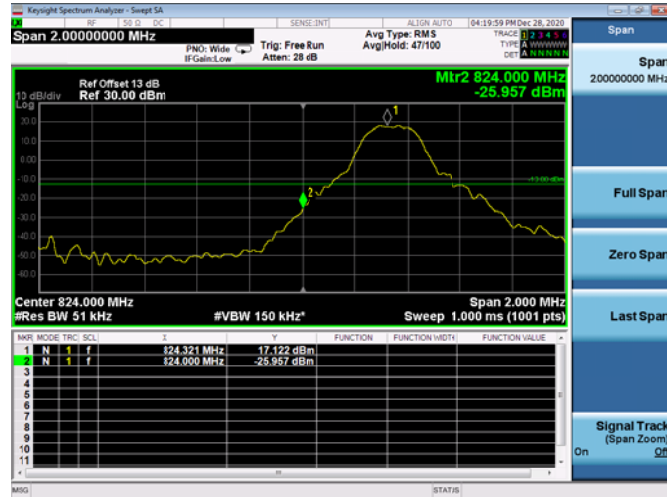

LTE ULCA_4A-13A PCC(4A)

Channel Bandwidth:20MHz

Low 1RB

High 1RB

Low FULL RB

High FULL RB

LTE ULCA_4A-13A SCC(13A)

Channel Bandwidth:10MHz

Low 1RB

High 1RB

FULL RB

LTE ULCA_5A-66A PCC(5A)

Channel Bandwidth:5MHz

Low 1RB

High 1RB

Low FULL RB

High FULL RB

LTE ULCA_5A-66A PCC(5A)

Channel Bandwidth:10MHz

Low 1RB

High 1RB

Low FULL RB

High FULL RB

LTE ULCA_5A-66A SCC(66A)

Channel Bandwidth:5MHz

Low 1RB

High 1RB

Low FULL RB

High FULL RB

LTE ULCA_5A-66A SCC(66A)

Channel Bandwidth:10MHz

Low 1RB