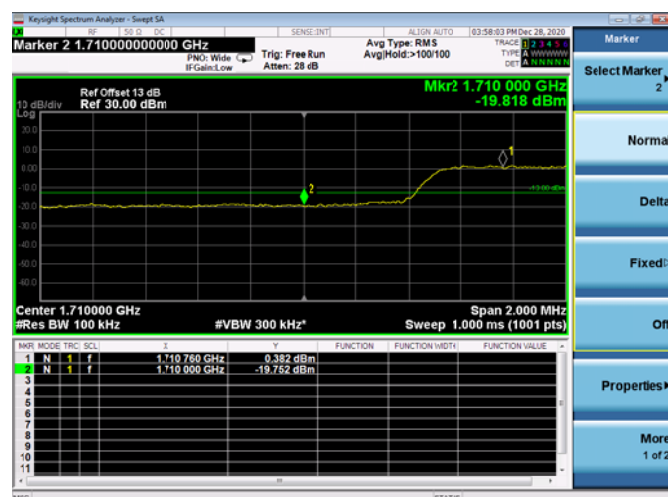

LTE ULCA_4A-12A SCC(12A)

Channel Bandwidth:10MHz

Low 1RB

High 1RB

Low FULL RB

High FULL RB

LTE ULCA_4A-13A PCC(4A)

Channel Bandwidth:5MHz

Low 1RB

High 1RB

Low FULL RB

High FULL RB

LTE ULCA_4A-13A PCC(4A)

Channel Bandwidth:10MHz

Low 1RB

High 1RB

Low FULL RB

High FULL RB

LTE ULCA_4A-13A PCC(4A)

Channel Bandwidth:15MHz

Low 1RB

High 1RB

Low FULL RB

High FULL RB

LTE ULCA_4A-13A PCC(4A)

Channel Bandwidth:20MHz

Low 1RB

High 1RB

Low FULL RB

High FULL RB

LTE ULCA_4A-13A SCC(13A)

Channel Bandwidth:10MHz