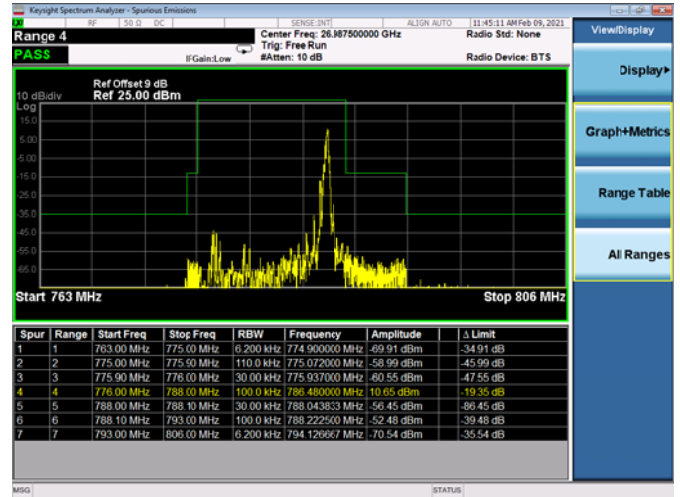

Low FULL RB

High FULL RB

LTE ULCA_4A-13A PCC(4A)

Channel Bandwidth:15MHz

Low 1RB

High 1RB

Low FULL RB

High FULL RB

LTE ULCA_4A-13A PCC(4A)

Channel Bandwidth:20MHz

Low 1RB

High 1RB

Low FULL RB

High FULL RB

LTE ULCA_4A-13A SCC(13A)

Channel Bandwidth:10MHz

Low 1RB

High 1RB

FULL RB

LTE ULCA_5A-66A PCC(5A)

Channel Bandwidth:5MHz

Low 1RB

High 1RB

Low FULL RB

High FULL RB

LTE ULCA_5A-66A PCC(5A)

Channel Bandwidth:10MHz

Low 1RB

High 1RB

Low FULL RB

High FULL RB

LTE ULCA_5A-66A SCC(66A)