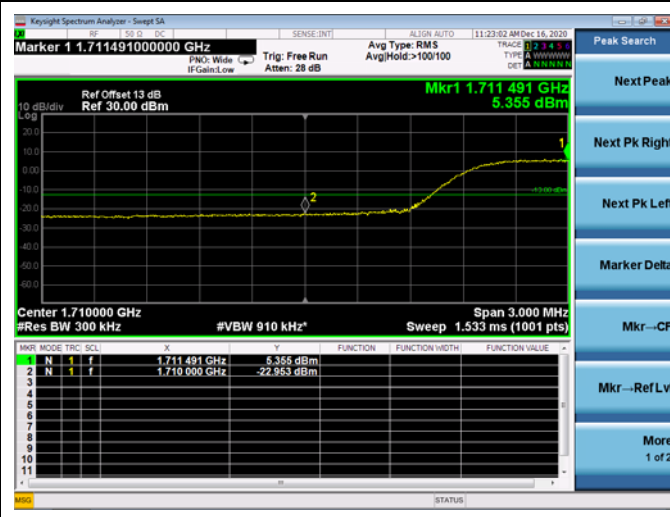

LTE ULCA_4A-12A PCC(4A)

Channel Bandwidth:10MHz

Low 1RB

High 1RB

Low FULL RB

High FULL RB

LTE ULCA_4A-12A PCC(4A)

Channel Bandwidth:15MHz

Low 1RB

High 1RB

Low FULL RB

High FULL RB

LTE ULCA_4A-12A PCC(4A)

Channel Bandwidth:20MHz

Low 1RB

High 1RB

Low FULL RB

High FULL RB

LTE ULCA_4A-12A SCC(12A)

Channel Bandwidth:5MHz

Low 1RB

High 1RB

Low FULL RB

High FULL RB

LTE ULCA_4A-12A SCC(12A)

Channel Bandwidth:10MHz

Low 1RB

High 1RB

Low FULL RB

High FULL RB

LTE ULCA_4A-13A PCC(4A)

Channel Bandwidth:5MHz