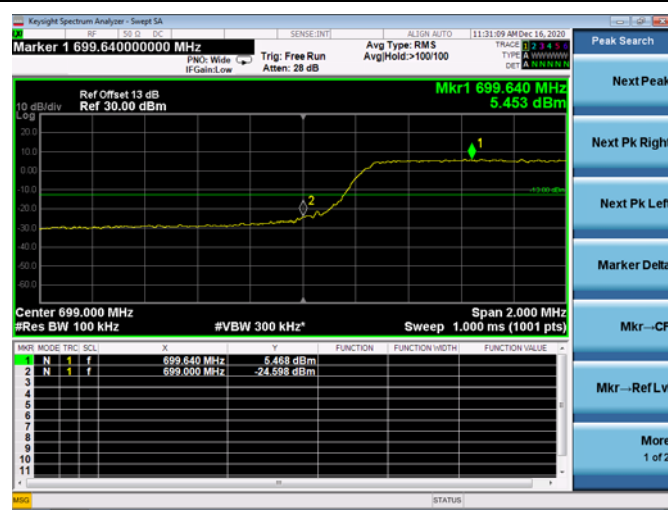

Low 1RB

High 1RB

Low FULL RB

High FULL RB

LTE ULCA_4A-12A PCC(4A)

Channel Bandwidth:20MHz

Low 1RB

High 1RB

Low FULL RB

High FULL RB

LTE ULCA_4A-12A SCC(12A)

Channel Bandwidth:5MHz

Low 1RB

High 1RB

Low FULL RB

High FULL RB

LTE ULCA_4A-12A SCC(12A)

Channel Bandwidth:10MHz

Low 1RB

High 1RB

Low FULL RB

High FULL RB

LTE ULCA_4A-13A PCC(4A)

Channel Bandwidth:5MHz

Low 1RB

High 1RB

Low FULL RB

High FULL RB

LTE ULCA_4A-13A PCC(4A)

Channel Bandwidth:10MHz

Low 1RB

High 1RB