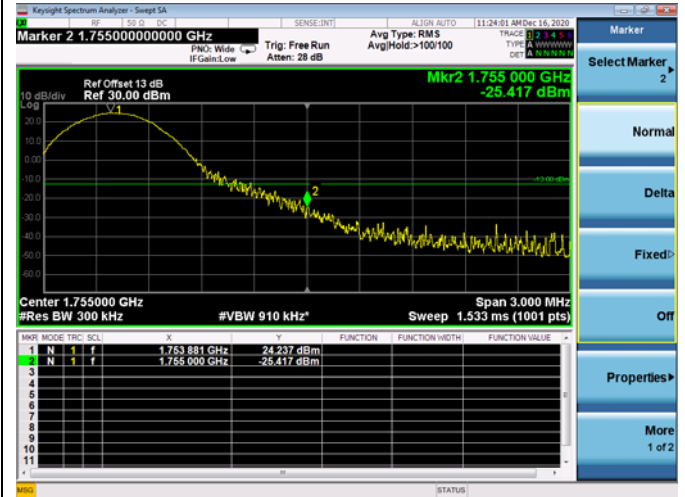

LTE ULCA_4A-12A PCC(4A)

Channel Bandwidth:10MHz

Low 1RB

High 1RB

Low FULL RB

High FULL RB

LTE ULCA_4A-12A PCC(4A)

Channel Bandwidth:15MHz

Low 1RB

High 1RB

Low FULL RB

High FULL RB

LTE ULCA_4A-12A PCC(4A)

Channel Bandwidth:20MHz

Low 1RB

High 1RB

Low FULL RB

High FULL RB

LTE ULCA_4A-12A SCC(12A)

Channel Bandwidth:5MHz

Low 1RB

High 1RB

Low FULL RB

High FULL RB

LTE ULCA_4A-12A SCC(12A)

Channel Bandwidth:10MHz

Low 1RB

High 1RB

Low FULL RB

High FULL RB

LTE ULCA_4A-13A PCC(4A)

Channel Bandwidth:5MHz