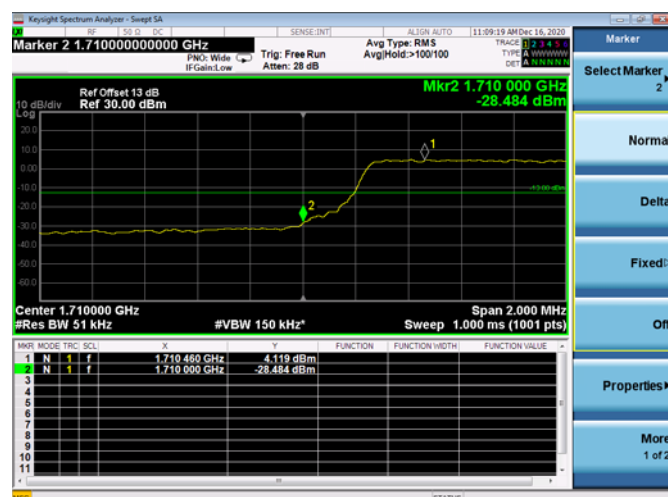

Low 1RB

High 1RB

Low FULL RB

High FULL RB

LTE ULCA_4A-5A SCC(5A)

Channel Bandwidth:10MHz

Low 1RB

High 1RB

Low FULL RB

High FULL RB

LTE ULCA_4A-12A PCC(4A)

Channel Bandwidth:5MHz

Low 1RB

High 1RB

Low FULL RB

High FULL RB

LTE ULCA_4A-12A PCC(4A)

Channel Bandwidth:10MHz

Low 1RB

High 1RB

Low FULL RB

High FULL RB

LTE ULCA_4A-12A PCC(4A)

Channel Bandwidth:15MHz

Low 1RB

High 1RB

Low FULL RB

High FULL RB

LTE ULCA_4A-12A PCC(4A)

Channel Bandwidth:20MHz

Low 1RB

High 1RB