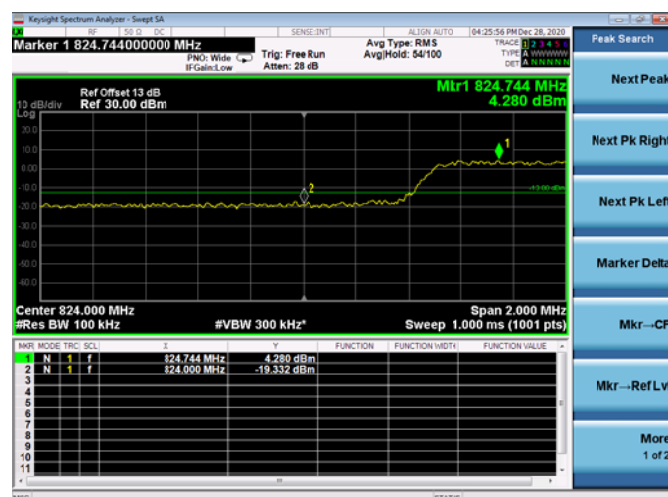

Low 1RB

High 1RB

FULL RB

LTE ULCA_5A-66A PCC(5A)

Channel Bandwidth:5MHz

Low 1RB

High 1RB

Low FULL RB

High FULL RB

LTE ULCA_5A-66A PCC(5A)

Channel Bandwidth:10MHz

Low 1RB

High 1RB

Low FULL RB

High FULL RB

LTE ULCA_5A-66A SCC(66A)

Channel Bandwidth:5MHz

Low 1RB

High 1RB

Low FULL RB

High FULL RB

LTE ULCA_5A-66A SCC(66A)

Channel Bandwidth:10MHz

Low 1RB