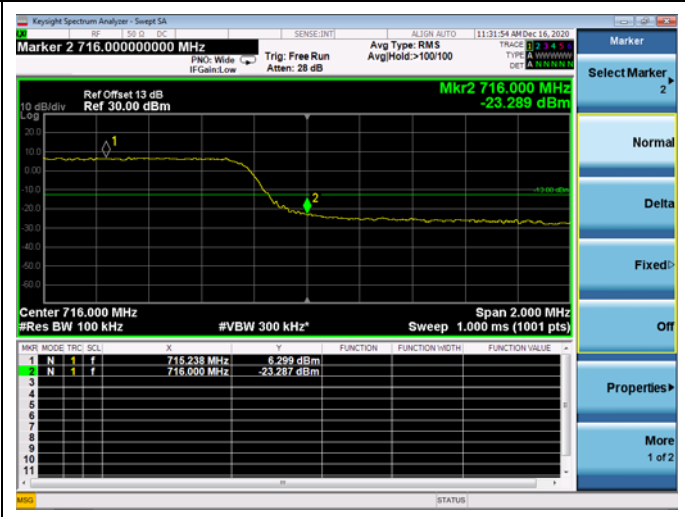

Low 1RB

High 1RB

Low FULL RB

High FULL RB

LTE ULCA_4A-12A PCC(4A)

Channel Bandwidth:20MHz

Low 1RB

High 1RB

Low FULL RB

High FULL RB

LTE ULCA_4A-12A SCC(12A)

Channel Bandwidth:5MHz

Low 1RB

High 1RB

Low FULL RB

High FULL RB

LTE ULCA_4A-12A SCC(12A)

Channel Bandwidth:10MHz

Low 1RB

High 1RB

Low FULL RB

High FULL RB

LTE ULCA_4A-13A PCC(4A)

Channel Bandwidth:5MHz

Low 1RB

High 1RB

Low FULL RB

High FULL RB

LTE ULCA_4A-13A PCC(4A)

Channel Bandwidth:10MHz

Low 1RB

High 1RB