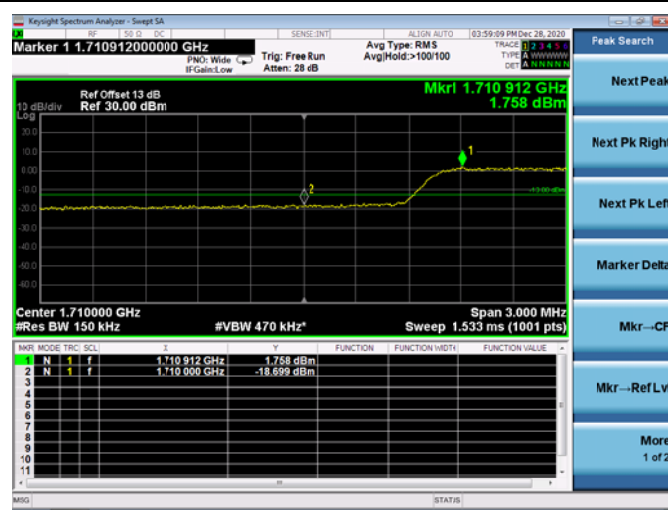

Low 1RB

High 1RB

Low FULL RB

High FULL RB

LTE ULCA_4A-13A PCC(4A)

Channel Bandwidth:10MHz

Low 1RB

High 1RB

Low FULL RB

High FULL RB

LTE ULCA_4A-13A PCC(4A)

Channel Bandwidth:15MHz

Low 1RB

High 1RB

Low FULL RB

High FULL RB

LTE ULCA_4A-13A PCC(4A)

Channel Bandwidth:20MHz

Low 1RB

High 1RB

Low FULL RB

High FULL RB

LTE ULCA_4A-13A SCC(13A)

Channel Bandwidth:10MHz

Low 1RB

High 1RB

FULL RB

LTE ULCA_5A-66A PCC(5A)

Channel Bandwidth:5MHz

Low 1RB

High 1RB

Low FULL RB