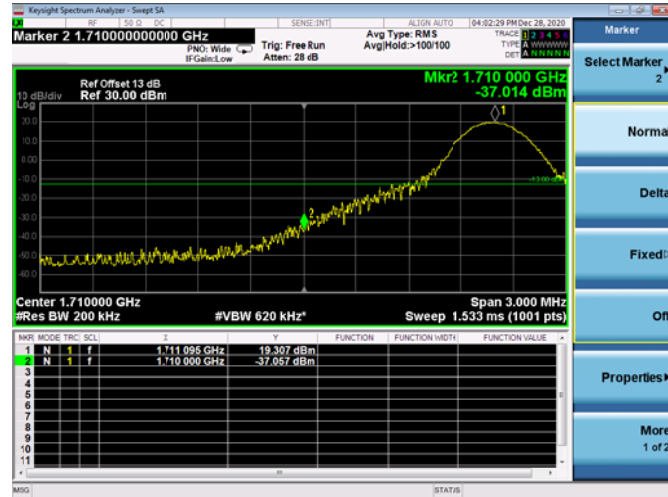

Low 1RB

High 1RB

Low FULL RB

High FULL RB

LTE ULCA_4A-13A PCC(4A)

Channel Bandwidth:10MHz

Low 1RB

High 1RB

Low FULL RB

High FULL RB

LTE ULCA_4A-13A PCC(4A)

Channel Bandwidth:15MHz

Low 1RB

High 1RB

Low FULL RB

High FULL RB

LTE ULCA_4A-13A PCC(4A)

Channel Bandwidth:20MHz

Low 1RB

High 1RB

Low FULL RB

High FULL RB

LTE ULCA_4A-13A SCC(13A)

Channel Bandwidth:10MHz