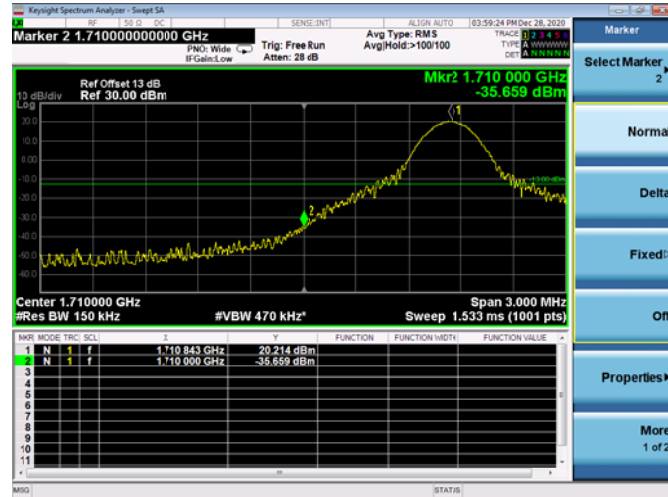

Low 1RB

High 1RB

Low FULL RB

High FULL RB

LTE ULCA_4A-13A PCC(4A)

Channel Bandwidth:10MHz

Low 1RB

High 1RB

Low FULL RB

High FULL RB

LTE ULCA_4A-13A PCC(4A)

Channel Bandwidth:15MHz

Low 1RB

High 1RB

Low FULL RB

High FULL RB

LTE ULCA_4A-13A PCC(4A)

Channel Bandwidth:20MHz

Low 1RB

High 1RB

Low FULL RB

High FULL RB

LTE ULCA_4A-13A SCC(13A)

Channel Bandwidth:10MHz