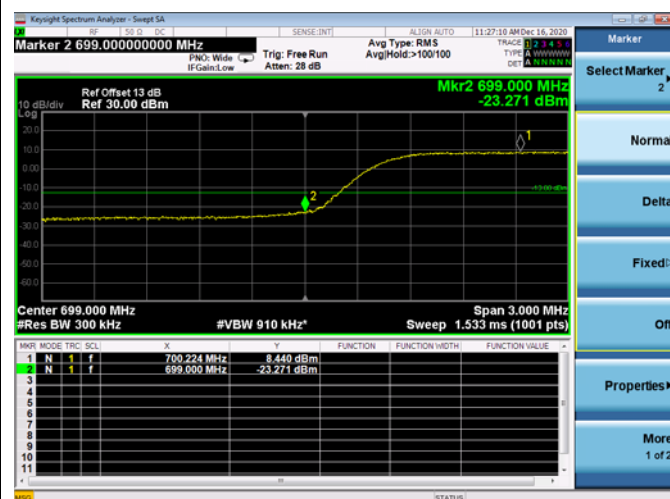

Low FULL RB

High FULL RB

LTE ULCA_4A-12A SCC(12A)

Channel Bandwidth:5MHz

Low 1RB

High 1RB

Low FULL RB

High FULL RB

LTE ULCA_4A-12A SCC(12A)

Channel Bandwidth:10MHz

Low 1RB

High 1RB

Low FULL RB

High FULL RB

LTE ULCA_4A-13A PCC(4A)

Channel Bandwidth:5MHz

Low 1RB

High 1RB

Low FULL RB

High FULL RB

LTE ULCA_4A-13A PCC(4A)

Channel Bandwidth:10MHz

Low 1RB

High 1RB

Low FULL RB

High FULL RB

LTE ULCA_4A-13A PCC(4A)

Channel Bandwidth:15MHz

Low 1RB

High 1RB

Low FULL RB

High FULL RB