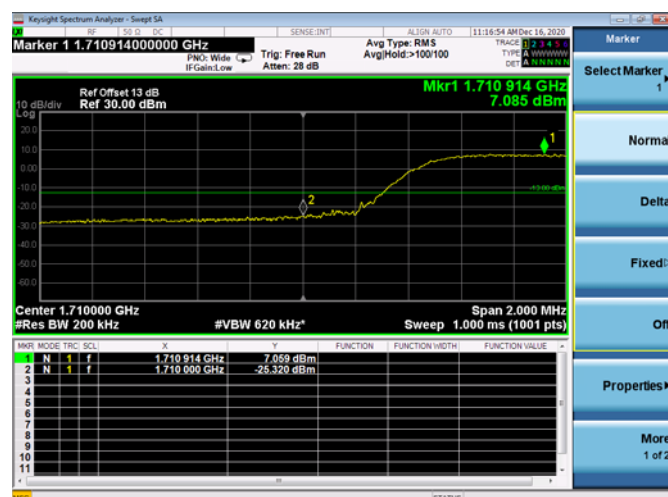

Low FULL RB

High FULL RB

LTE ULCA_4A-12A PCC(4A)

Channel Bandwidth:5MHz

Low 1RB

High 1RB

Low FULL RB

High FULL RB

LTE ULCA_4A-12A PCC(4A)

Channel Bandwidth:10MHz

Low 1RB

High 1RB

Low FULL RB

High FULL RB

LTE ULCA_4A-12A PCC(4A)

Channel Bandwidth:15MHz

Low 1RB

High 1RB

Low FULL RB

High FULL RB

LTE ULCA_4A-12A PCC(4A)

Channel Bandwidth:20MHz

Low 1RB

High 1RB

Low FULL RB

High FULL RB

LTE ULCA_4A-12A SCC(12A)

Channel Bandwidth:5MHz

Low 1RB

High 1RB

Low FULL RB

High FULL RB