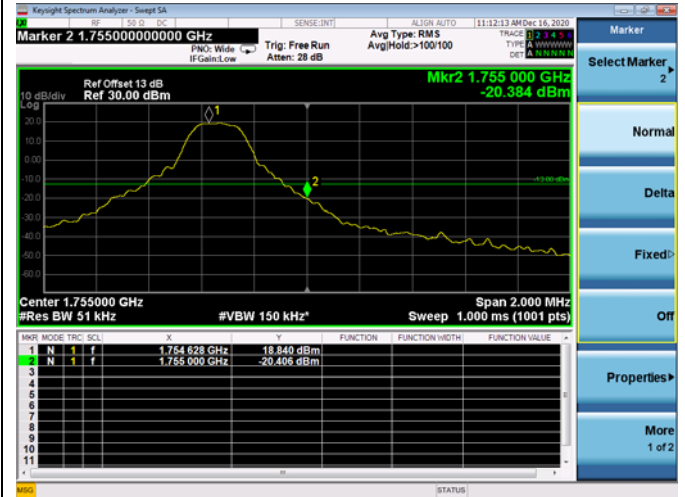

Low 1RB

High 1RB

Low FULL RB

High FULL RB

LTE ULCA_4A-5A SCC(5A)

Channel Bandwidth:10MHz

Low 1RB

High 1RB

Low FULL RB

High FULL RB

LTE ULCA_4A-12A PCC(4A)

Channel Bandwidth:5MHz

Low 1RB

High 1RB

Low FULL RB

High FULL RB

LTE ULCA_4A-12A PCC(4A)

Channel Bandwidth:10MHz

Low 1RB

High 1RB

Low FULL RB

High FULL RB

LTE ULCA_4A-12A PCC(4A)

Channel Bandwidth:15MHz

Low 1RB

High 1RB

Low FULL RB

High FULL RB

LTE ULCA_4A-12A PCC(4A)

Channel Bandwidth:20MHz

Low 1RB

High 1RB