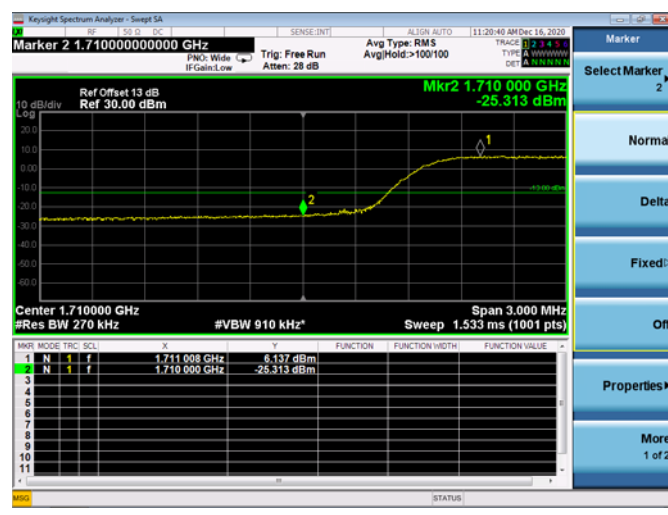

Low FULL RB

High FULL RB

LTE ULCA_4A-12A PCC(4A)

Channel Bandwidth:5MHz

Low 1RB

High 1RB

Low FULL RB

High FULL RB

LTE ULCA_4A-12A PCC(4A)

Channel Bandwidth:10MHz

Low 1RB

High 1RB

Low FULL RB

High FULL RB

LTE ULCA_4A-12A PCC(4A)

Channel Bandwidth:15MHz

Low 1RB

High 1RB

Low FULL RB

High FULL RB

LTE ULCA_4A-12A PCC(4A)

Channel Bandwidth:20MHz

Low 1RB

High 1RB

Low FULL RB

High FULL RB

LTE ULCA_4A-12A SCC(12A)

Channel Bandwidth:5MHz

Low 1RB

High 1RB

Low FULL RB

High FULL RB