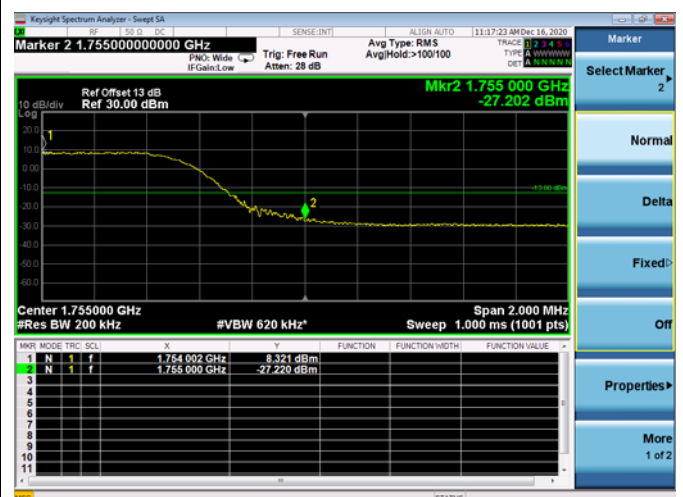

Low FULL RB

High FULL RB

LTE ULCA_4A-12A PCC(4A)

Channel Bandwidth:5MHz

Low 1RB

High 1RB

Low FULL RB

High FULL RB

LTE ULCA_4A-12A PCC(4A)

Channel Bandwidth:10MHz

Low 1RB

High 1RB

Low FULL RB

High FULL RB

LTE ULCA_4A-12A PCC(4A)

Channel Bandwidth:15MHz

Low 1RB

High 1RB

Low FULL RB

High FULL RB

LTE ULCA_4A-12A PCC(4A)

Channel Bandwidth:20MHz

Low 1RB

High 1RB

Low FULL RB

High FULL RB

LTE ULCA_4A-12A SCC(12A)

Channel Bandwidth:5MHz

Low 1RB

High 1RB

Low FULL RB

High FULL RB