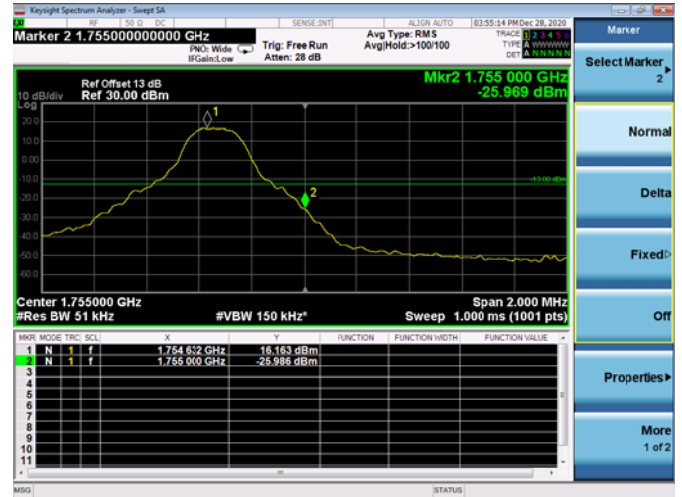

Low FULL RB

High FULL RB

LTE ULCA_4A-12A SCC(12A)

Channel Bandwidth:5MHz

Low 1RB

High 1RB

Low FULL RB

High FULL RB

LTE ULCA_4A-12A SCC(12A)

Channel Bandwidth:10MHz

Low 1RB

High 1RB

Low FULL RB

High FULL RB

LTE ULCA_4A-13A PCC(4A)

Channel Bandwidth:5MHz

Low 1RB

High 1RB

Low FULL RB

High FULL RB

LTE ULCA_4A-13A PCC(4A)

Channel Bandwidth:10MHz

Low 1RB

High 1RB

Low FULL RB

High FULL RB

LTE ULCA_4A-13A PCC(4A)

Channel Bandwidth:15MHz

Low 1RB

High 1RB

Low FULL RB

High FULL RB