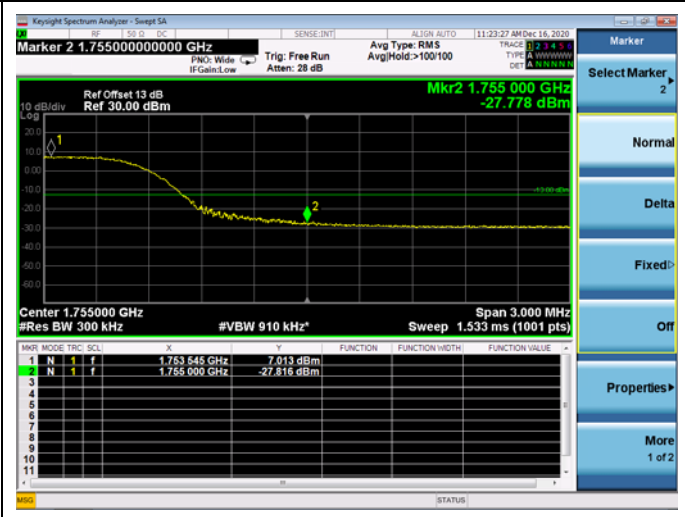

LTE ULCA_4A-12A PCC(4A)

Channel Bandwidth:10MHz

Low 1RB

High 1RB

Low FULL RB

High FULL RB

LTE ULCA_4A-12A PCC(4A)

Channel Bandwidth:15MHz

Low 1RB

High 1RB

Low FULL RB

High FULL RB

LTE ULCA_4A-12A PCC(4A)

Channel Bandwidth:20MHz

Low 1RB

High 1RB

Low FULL RB

High FULL RB

LTE ULCA_4A-12A SCC(12A)

Channel Bandwidth:5MHz

Low 1RB

High 1RB

Low FULL RB

High FULL RB

LTE ULCA_4A-12A SCC(12A)

Channel Bandwidth:10MHz

Low 1RB

High 1RB

Low FULL RB

High FULL RB

LTE ULCA_4A-13A PCC(4A)

Channel Bandwidth:5MHz