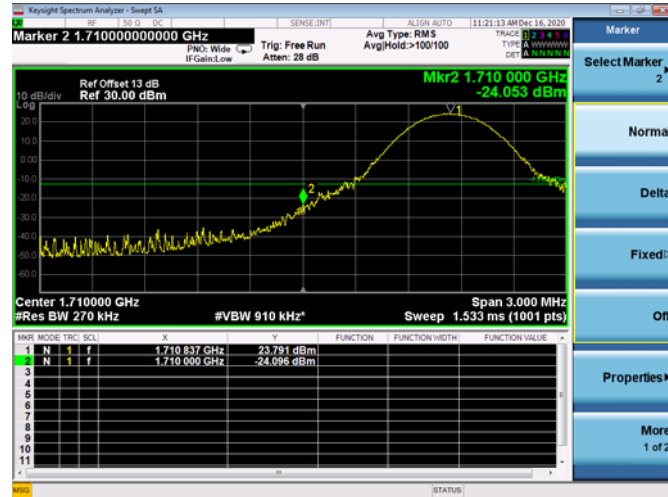

Low FULL RB

High FULL RB

LTE ULCA_4A-12A PCC(4A)

Channel Bandwidth:5MHz

Low 1RB

High 1RB

Low FULL RB

High FULL RB

LTE ULCA_4A-12A PCC(4A)

Channel Bandwidth:10MHz

Low 1RB

High 1RB

Low FULL RB

High FULL RB

LTE ULCA_4A-12A PCC(4A)

Channel Bandwidth:15MHz

Low 1RB

High 1RB

Low FULL RB

High FULL RB

LTE ULCA_4A-12A PCC(4A)

Channel Bandwidth:20MHz

Low 1RB

High 1RB

Low FULL RB

High FULL RB

LTE ULCA_4A-12A SCC(12A)

Channel Bandwidth:5MHz

Low 1RB

High 1RB

Low FULL RB

High FULL RB