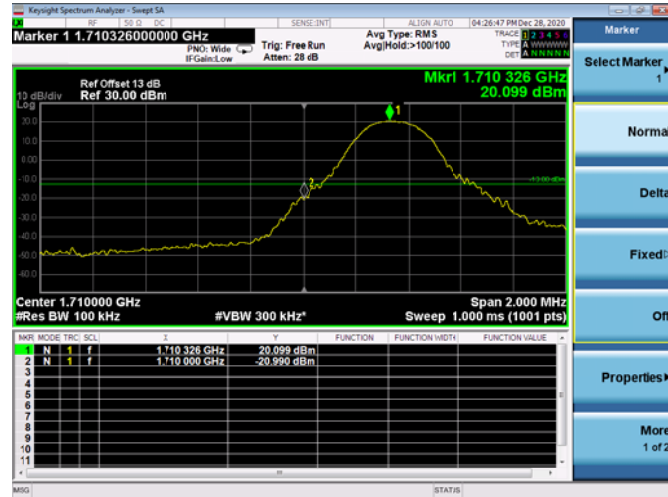

LTE ULCA_4A-13A PCC(4A)

Channel Bandwidth:20MHz

Low 1RB

High 1RB

Low FULL RB

High FULL RB

LTE ULCA_4A-13A SCC(13A)

Channel Bandwidth:10MHz

Low 1RB

High 1RB

FULL RB

LTE ULCA_5A-66A PCC(5A)

Channel Bandwidth:5MHz

Low 1RB

High 1RB

Low FULL RB

High FULL RB

LTE ULCA_5A-66A PCC(5A)

Channel Bandwidth:10MHz

Low 1RB

High 1RB

Low FULL RB

High FULL RB

LTE ULCA_5A-66A SCC(66A)

Channel Bandwidth:5MHz

Low 1RB

High 1RB

Low FULL RB

High FULL RB

LTE ULCA_5A-66A SCC(66A)

Channel Bandwidth:10MHz

Low 1RB