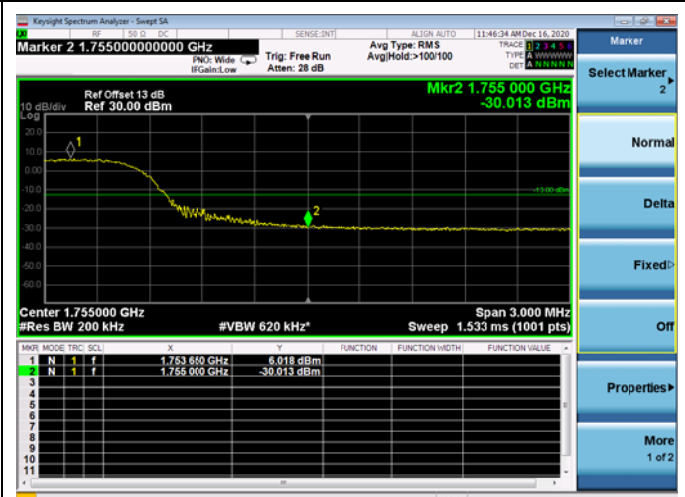

LTE ULCA_4A-5A PCC(4A)

Channel Bandwidth:20MHz

Low 1RB

High 1RB

Low FULL RB

High FULL RB

LTE ULCA_4A-5A SCC(5A)

Channel Bandwidth:5MHz

Low 1RB

High 1RB

Low FULL RB

High FULL RB

LTE ULCA_4A-5A SCC(5A)

Channel Bandwidth:10MHz

Low 1RB

High 1RB

Low FULL RB

High FULL RB

LTE ULCA_4A-12A PCC(4A)

Channel Bandwidth:5MHz

Low 1RB

High 1RB

Low FULL RB

High FULL RB

LTE ULCA_4A-12A PCC(4A)

Channel Bandwidth:10MHz

Low 1RB

High 1RB

Low FULL RB

High FULL RB

LTE ULCA_4A-12A PCC(4A)

Channel Bandwidth:15MHz