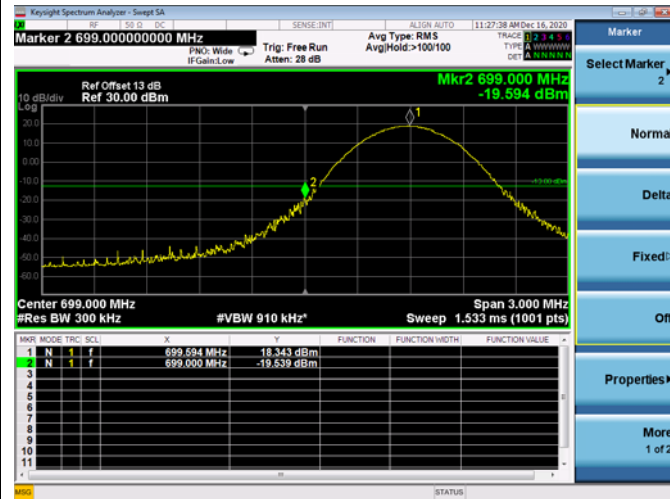

Low 1RB

High 1RB

Low FULL RB

High FULL RB

LTE ULCA_4A-12A PCC(4A)

Channel Bandwidth:20MHz

Low 1RB

High 1RB

Low FULL RB

High FULL RB

LTE ULCA_4A-12A SCC(12A)

Channel Bandwidth:5MHz

Low 1RB

High 1RB

Low FULL RB

High FULL RB

LTE ULCA_4A-12A SCC(12A)

Channel Bandwidth:10MHz

Low 1RB

High 1RB

Low FULL RB

High FULL RB

LTE ULCA_4A-13A PCC(4A)

Channel Bandwidth:5MHz

Low 1RB

High 1RB

Low FULL RB

High FULL RB

LTE ULCA_4A-13A PCC(4A)

Channel Bandwidth:10MHz

Low 1RB

High 1RB