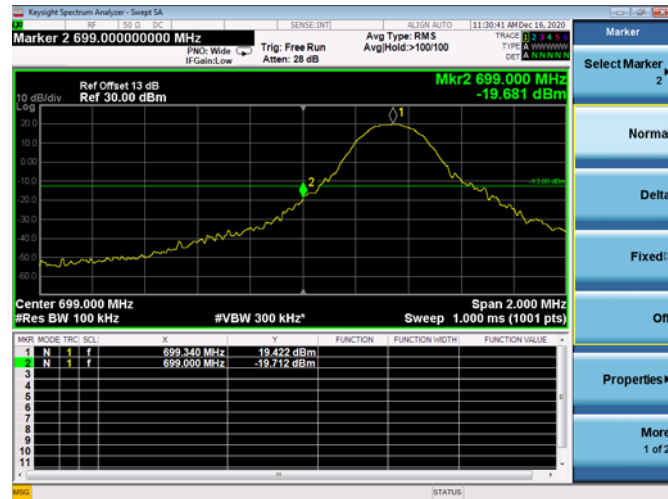

Low 1RB

High 1RB

Low FULL RB

High FULL RB

LTE ULCA_4A-12A PCC(4A)

Channel Bandwidth:20MHz

Low 1RB

High 1RB

Low FULL RB

High FULL RB

LTE ULCA_4A-12A SCC(12A)

Channel Bandwidth:5MHz

Low 1RB

High 1RB

Low FULL RB

High FULL RB

LTE ULCA_4A-12A SCC(12A)

Channel Bandwidth:10MHz

Low 1RB

High 1RB

Low FULL RB

High FULL RB

LTE ULCA_4A-13A PCC(4A)

Channel Bandwidth:5MHz

Low 1RB

High 1RB

Low FULL RB

High FULL RB

LTE ULCA_4A-13A PCC(4A)

Channel Bandwidth:10MHz

Low 1RB

High 1RB