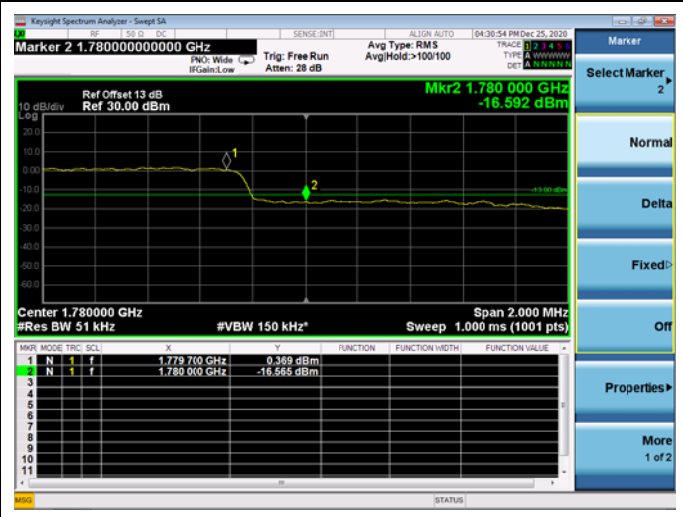

High FULL RB

LTE ULCA_2A-66A PCC(2A)

Channel Bandwidth:20MHz

Low 1RB

High 1RB

Low FULL RB

High FULL RB

LTE ULCA_2A-66A SCC(66A)

Channel Bandwidth:5MHz

Low 1RB

High 1RB

Low FULL RB

High FULL RB

LTE ULCA_2A-66A SCC(66A)

Channel Bandwidth:10MHz

Low 1RB

High 1RB

Low FULL RB

High FULL RB

LTE ULCA_2A-66A SCC(66A)

Channel Bandwidth:15MHz

Low 1RB

High 1RB

Low FULL RB