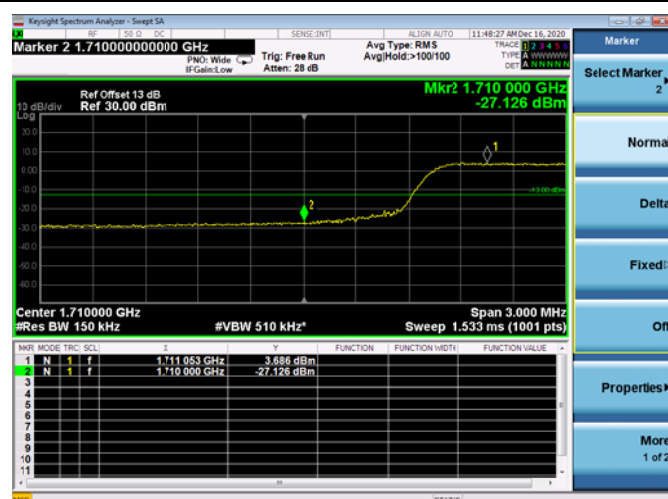

Channel Bandwidth:5MHz

Low 1RB

High 1RB

Low FULL RB

High FULL RB

LTE ULCA_4A-5A PCC(4A)

Channel Bandwidth:10MHz

Low 1RB

High 1RB

Low FULL RB

High FULL RB

LTE ULCA_4A-5A PCC(4A)

Channel Bandwidth:15MHz

Low 1RB

High 1RB

Low FULL RB