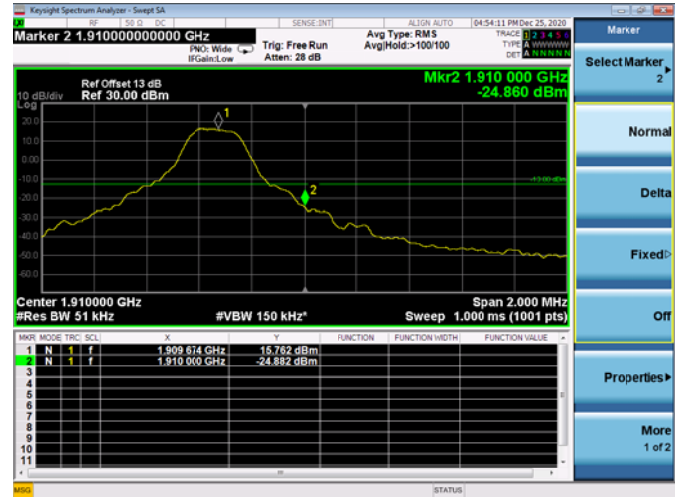

Low 1RB

High 1RB

Low FULL RB

High FULL RB

LTE ULCA_2A-13A PCC(2A)

Channel Bandwidth:20MHz

Low 1RB

High 1RB

Low FULL RB

High FULL RB

LTE ULCA_2A-13A SCC(13A)

Channel Bandwidth:10MHz

Low 1RB

High 1RB

FULL RB

LTE ULCA_2A-66A PCC(2A)

Channel Bandwidth:5MHz

Low 1RB

High 1RB

Low FULL RB

High FULL RB

LTE ULCA_2A-66A PCC(2A)

Channel Bandwidth:10MHz

Low 1RB

High 1RB

Low FULL RB

High FULL RB

LTE ULCA_2A-66A PCC(2A)

Channel Bandwidth:15MHz

Low 1RB

High 1RB

Low FULL RB