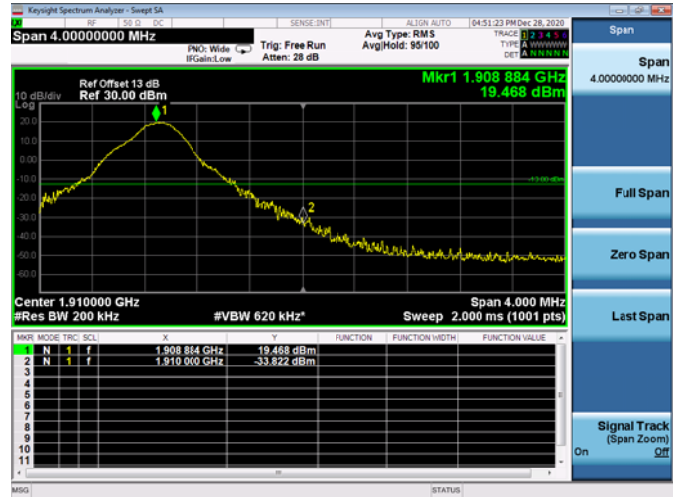

LTE ULCA_2A-13A PCC(2A)

Channel Bandwidth:10MHz

Low 1RB

High 1RB

Low FULL RB

High FULL RB

LTE ULCA_2A-13A PCC(2A)

Channel Bandwidth:15MHz

Low 1RB

High 1RB

Low FULL RB

High FULL RB

LTE ULCA_2A-13A PCC(2A)

Channel Bandwidth:20MHz

Low 1RB

High 1RB

Low FULL RB

High FULL RB

LTE ULCA_2A-13A SCC(13A)

Channel Bandwidth:10MHz

Low 1RB

High 1RB

FULL RB

LTE ULCA_2A-66A PCC(2A)

Channel Bandwidth:5MHz

Low 1RB

High 1RB

Low FULL RB

High FULL RB

LTE ULCA_2A-66A PCC(2A)

Channel Bandwidth:10MHz

Low 1RB