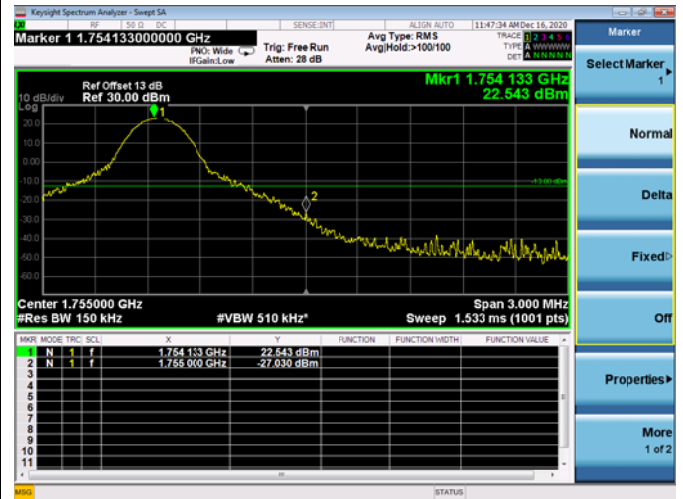

Channel Bandwidth:5MHz

Low 1RB

High 1RB

Low FULL RB

High FULL RB

LTE ULCA_4A-5A PCC(4A)

Channel Bandwidth:10MHz

Low 1RB

High 1RB

Low FULL RB

High FULL RB

LTE ULCA_4A-5A PCC(4A)

Channel Bandwidth:15MHz

Low 1RB

High 1RB

Low FULL RB