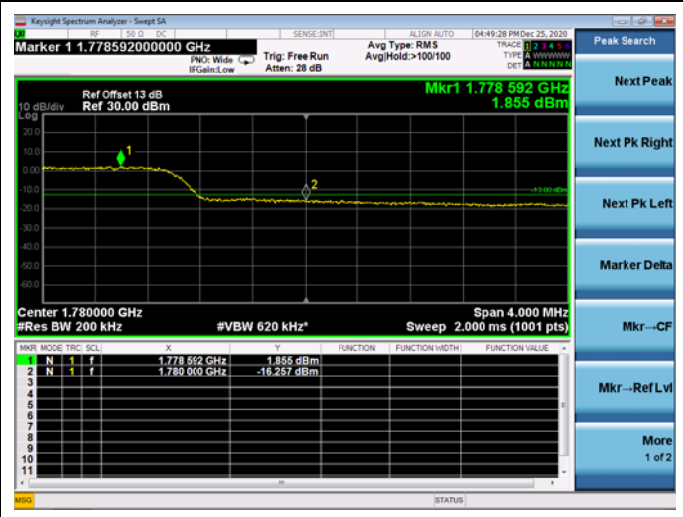

High 1RB

Low FULL RB

High FULL RB

LTE ULCA_2A-66A SCC(66A)

Channel Bandwidth:15MHz

Low 1RB

High 1RB

Low FULL RB

High FULL RB

LTE ULCA_2A-66A SCC(66A)

Channel Bandwidth:20MHz

Low 1RB

High 1RB

Low FULL RB

High FULL RB

LTE ULCA_4A-5A PCC(4A)

Channel Bandwidth:5MHz

Low 1RB

High 1RB

Low FULL RB

High FULL RB

LTE ULCA_4A-5A PCC(4A)

Channel Bandwidth:10MHz

Low 1RB