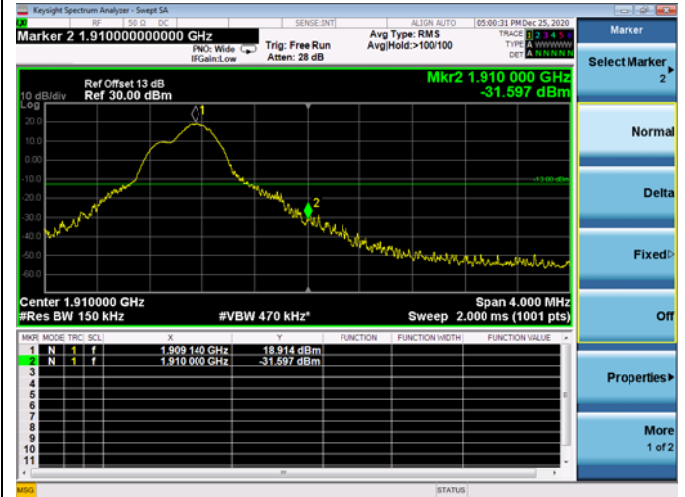

Channel Bandwidth:5MHz

Low 1RB

High 1RB

Low FULL RB

High FULL RB

LTE ULCA_2A-66A PCC(2A)

Channel Bandwidth:10MHz

Low 1RB

High 1RB

Low FULL RB

High FULL RB

LTE ULCA_2A-66A PCC(2A)

Channel Bandwidth:15MHz

Low 1RB

High 1RB

Low FULL RB

High FULL RB

LTE ULCA_2A-66A PCC(2A)

Channel Bandwidth:20MHz

Low 1RB

High 1RB

Low FULL RB

High FULL RB

LTE ULCA_2A-66A SCC(66A)

Channel Bandwidth:5MHz

Low 1RB

High 1RB

Low FULL RB

High FULL RB

LTE ULCA_2A-66A SCC(66A)

Channel Bandwidth:10MHz

Low 1RB