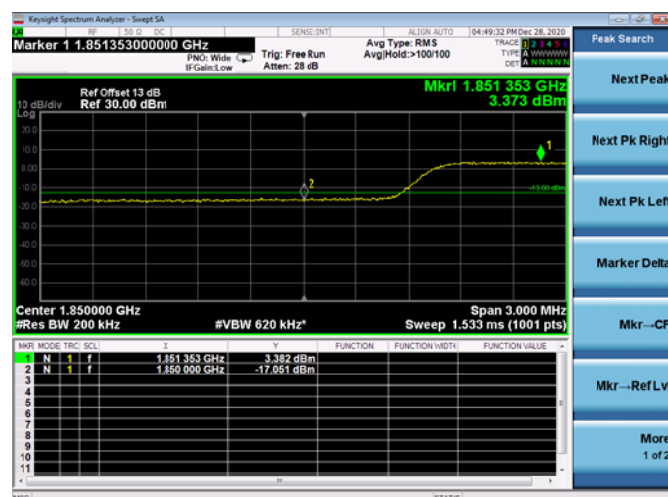

Low FULL RB

High FULL RB

LTE ULCA_2A-13A PCC(2A)

Channel Bandwidth:5MHz

Low 1RB

High 1RB

Low FULL RB

High FULL RB

LTE ULCA_2A-13A PCC(2A)

Channel Bandwidth:10MHz

Low 1RB

High 1RB

Low FULL RB

High FULL RB

LTE ULCA_2A-13A PCC(2A)

Channel Bandwidth:15MHz

Low 1RB

High 1RB

Low FULL RB

High FULL RB

LTE ULCA_2A-13A PCC(2A)

Channel Bandwidth:20MHz

Low 1RB

High 1RB

Low FULL RB

High FULL RB

LTE ULCA_2A-13A SCC(13A)

Channel Bandwidth:10MHz

Low 1RB

High 1RB

FULL RB

LTE ULCA_2A-66A PCC(2A)