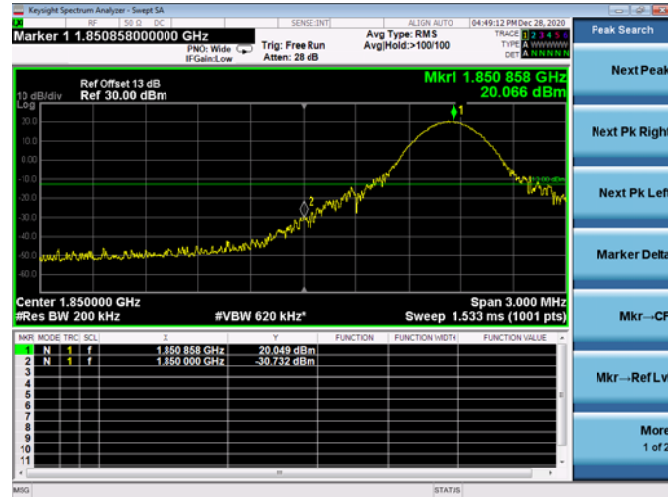

Low FULL RB

High FULL RB

LTE ULCA_2A-13A PCC(2A)

Channel Bandwidth:5MHz

Low 1RB

High 1RB

Low FULL RB

High FULL RB

LTE ULCA_2A-13A PCC(2A)

Channel Bandwidth:10MHz

Low 1RB

High 1RB

Low FULL RB

High FULL RB

LTE ULCA_2A-13A PCC(2A)

Channel Bandwidth:15MHz

Low 1RB

High 1RB

Low FULL RB

High FULL RB

LTE ULCA_2A-13A PCC(2A)

Channel Bandwidth:20MHz

Low 1RB

High 1RB

Low FULL RB

High FULL RB

LTE ULCA_2A-13A SCC(13A)

Channel Bandwidth:10MHz

Low 1RB

High 1RB

FULL RB

LTE ULCA_2A-66A PCC(2A)