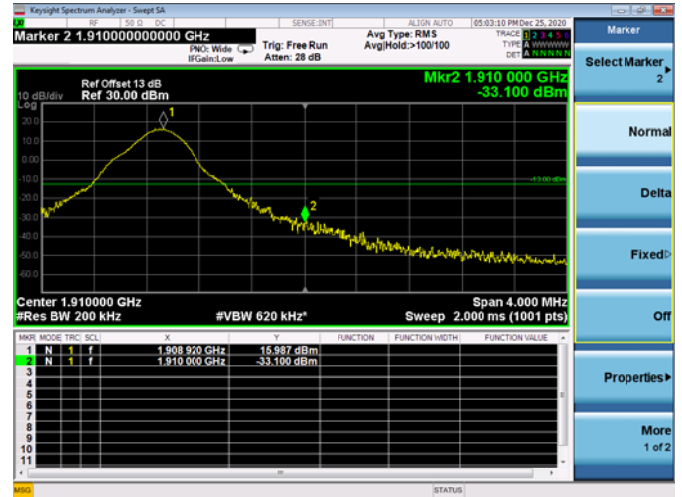

High 1RB

Low FULL RB

High FULL RB

LTE ULCA_2A-66A PCC(2A)

Channel Bandwidth:15MHz

Low 1RB

High 1RB

Low FULL RB

High FULL RB

LTE ULCA_2A-66A PCC(2A)

Channel Bandwidth:20MHz

Low 1RB

High 1RB

Low FULL RB

High FULL RB

LTE ULCA_2A-66A SCC(66A)

Channel Bandwidth:5MHz

Low 1RB

High 1RB

Low FULL RB

High FULL RB

LTE ULCA_2A-66A SCC(66A)

Channel Bandwidth:10MHz

Low 1RB

High 1RB

Low FULL RB

High FULL RB

LTE ULCA_2A-66A SCC(66A)

Channel Bandwidth:15MHz

Low 1RB

High 1RB

Low FULL RB