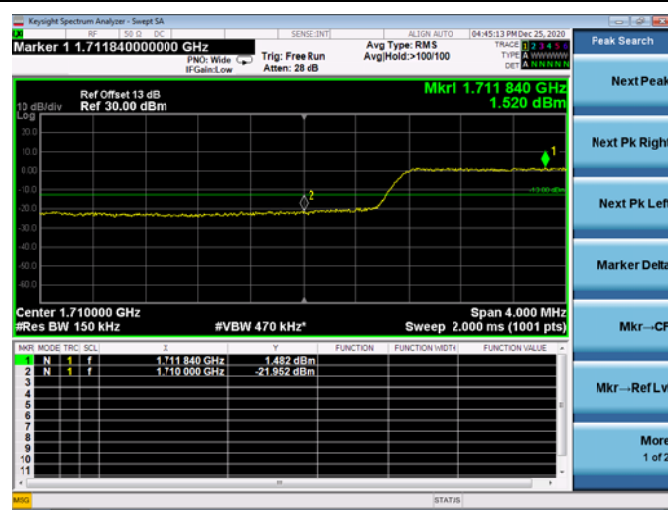

Channel Bandwidth:5MHz

Low 1RB

High 1RB

Low FULL RB

High FULL RB

LTE ULCA_2A-66A SCC(66A)

Channel Bandwidth:10MHz

Low 1RB

High 1RB

Low FULL RB

High FULL RB

LTE ULCA_2A-66A SCC(66A)

Channel Bandwidth:15MHz

Low 1RB

High 1RB

Low FULL RB

High FULL RB

LTE ULCA_2A-66A SCC(66A)

Channel Bandwidth:20MHz

Low 1RB

High 1RB

Low FULL RB

High FULL RB

LTE ULCA_4A-5A PCC(4A)