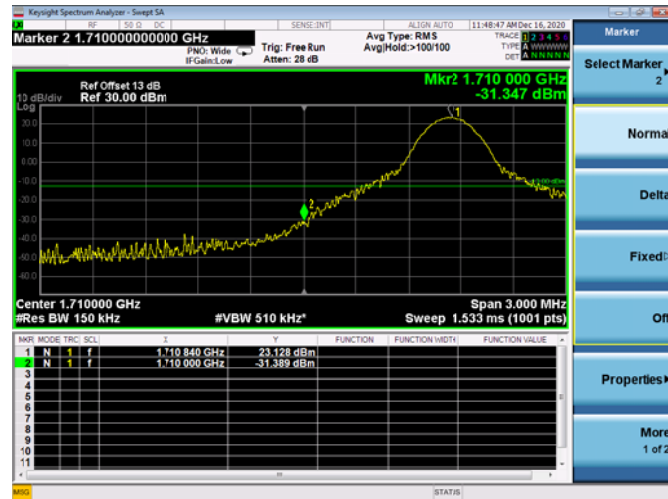

Channel Bandwidth:5MHz

Low 1RB

High 1RB

Low FULL RB

High FULL RB

LTE ULCA_4A-5A PCC(4A)

Channel Bandwidth:10MHz

Low 1RB

High 1RB

Low FULL RB

High FULL RB

LTE ULCA_4A-5A PCC(4A)

Channel Bandwidth:15MHz

Low 1RB

High 1RB

Low FULL RB