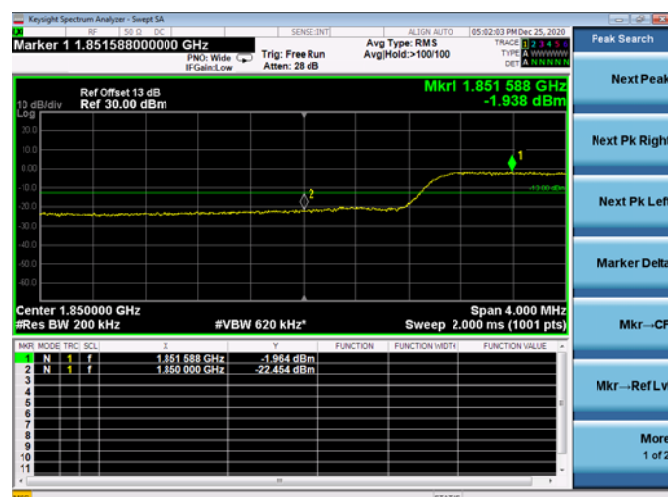

High 1RB

Low FULL RB

High FULL RB

LTE ULCA_2A-66A PCC(2A)

Channel Bandwidth:15MHz

Low 1RB

High 1RB

Low FULL RB

High FULL RB

LTE ULCA_2A-66A PCC(2A)

Channel Bandwidth:20MHz

Low 1RB

High 1RB

Low FULL RB

High FULL RB

LTE ULCA_2A-66A SCC(66A)

Channel Bandwidth:5MHz

Low 1RB

High 1RB

Low FULL RB

High FULL RB

LTE ULCA_2A-66A SCC(66A)

Channel Bandwidth:10MHz

Low 1RB

High 1RB

Low FULL RB

High FULL RB

LTE ULCA_2A-66A SCC(66A)

Channel Bandwidth:15MHz

Low 1RB

High 1RB

Low FULL RB