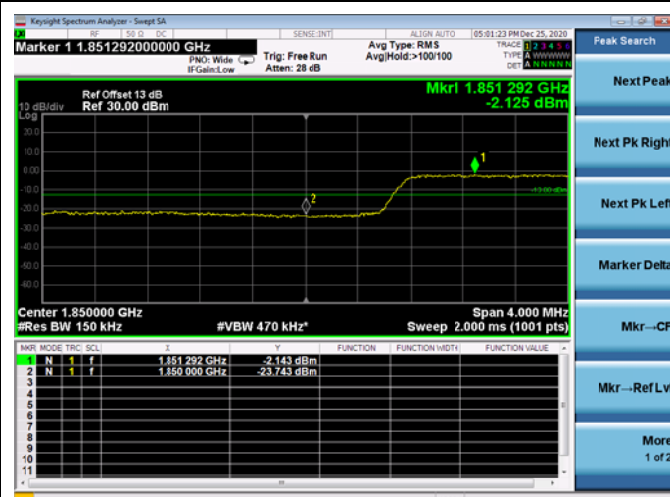

Channel Bandwidth:5MHz

Low 1RB

High 1RB

Low FULL RB

High FULL RB

LTE ULCA_2A-66A PCC(2A)

Channel Bandwidth:10MHz

Low 1RB

High 1RB

Low FULL RB

High FULL RB

LTE ULCA_2A-66A PCC(2A)

Channel Bandwidth:15MHz

Low 1RB

High 1RB

Low FULL RB

High FULL RB

LTE ULCA_2A-66A PCC(2A)

Channel Bandwidth:20MHz

Low 1RB

High 1RB

Low FULL RB

High FULL RB

LTE ULCA_2A-66A SCC(66A)

Channel Bandwidth:5MHz

Low 1RB

High 1RB

Low FULL RB

High FULL RB

LTE ULCA_2A-66A SCC(66A)

Channel Bandwidth:10MHz

Low 1RB