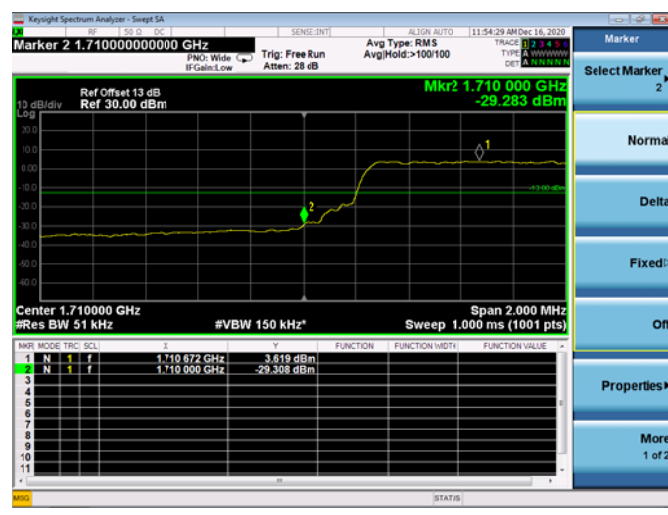

High FULL RB

LTE ULCA_2A-66A SCC(66A)

Channel Bandwidth:20MHz

Low 1RB

High 1RB

Low FULL RB

High FULL RB

LTE ULCA_4A-5A PCC(4A)

Channel Bandwidth:5MHz

Low 1RB

High 1RB

Low FULL RB

High FULL RB

LTE ULCA_4A-5A PCC(4A)

Channel Bandwidth:10MHz

Low 1RB

High 1RB

Low FULL RB

High FULL RB

LTE ULCA_4A-5A PCC(4A)

Channel Bandwidth:15MHz

Low 1RB

High 1RB

Low FULL RB