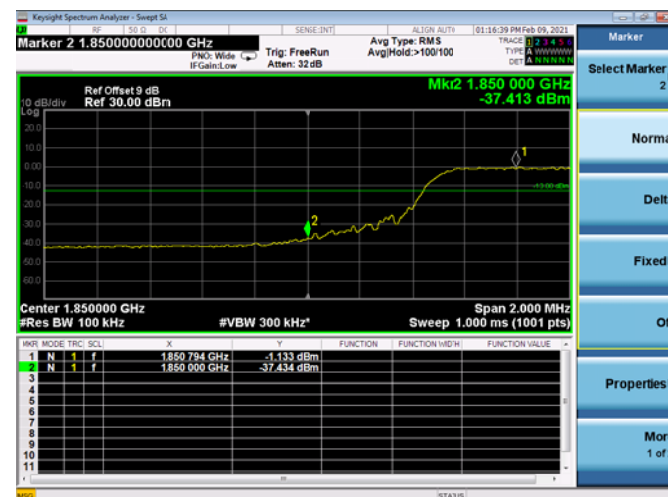

Low FULL RB

High FULL RB

LTE ULCA_2A-13A SCC(13A)

Channel Bandwidth:10MHz

Low 1RB

High 1RB

FULL RB

LTE ULCA_2A-66A PCC(2A)

Channel Bandwidth:5MHz

Low 1RB

High 1RB

Low FULL RB

High FULL RB

LTE ULCA_2A-66A PCC(2A)

Channel Bandwidth:10MHz

Low 1RB

High 1RB

Low FULL RB

High FULL RB

LTE ULCA_2A-66A PCC(2A)

Channel Bandwidth:15MHz

Low 1RB

High 1RB

Low FULL RB

High FULL RB

LTE ULCA_2A-66A PCC(2A)

Channel Bandwidth:20MHz

Low 1RB

High 1RB

Low FULL RB

High FULL RB

LTE ULCA_2A-66A SCC(66A)