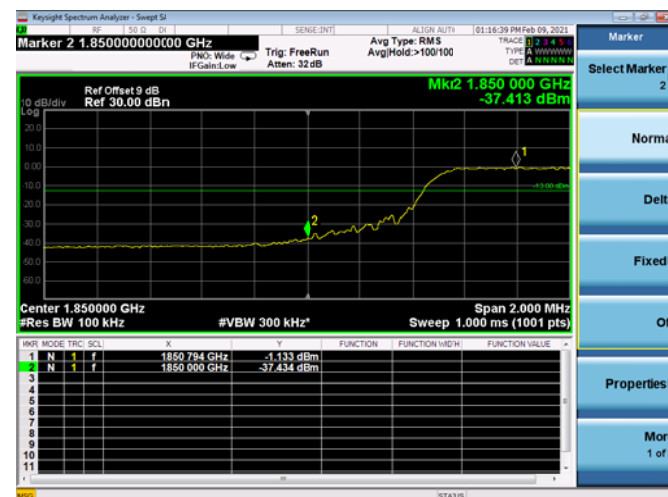

Low FULL RB

High FULL RB

LTE ULCA_2A-13A SCC(13A)

Channel Bandwidth:10MHz

Low 1RB

High 1RB

FULL RB

LTE ULCA_2A-66A PCC(2A)

Channel Bandwidth:5MHz

Low 1RB

High 1RB

Low FULL RB

High FULL RB

LTE ULCA_2A-66A PCC(2A)

Channel Bandwidth:10MHz

Low 1RB

High 1RB

Low FULL RB

High FULL RB

LTE ULCA_2A-66A PCC(2A)

Channel Bandwidth:15MHz

Low 1RB

High 1RB

Low FULL RB

High FULL RB

LTE ULCA_2A-66A PCC(2A)

Channel Bandwidth:20MHz

Low 1RB

High 1RB

Low FULL RB

High FULL RB

LTE ULCA_2A-66A SCC(66A)