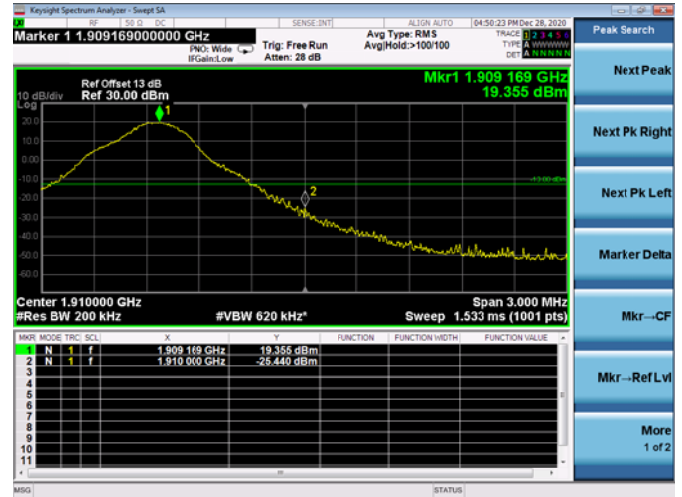

Low FULL RB

High FULL RB

LTE ULCA_2A-13A PCC(2A)

Channel Bandwidth:5MHz

Low 1RB

High 1RB

Low FULL RB

High FULL RB

LTE ULCA_2A-13A PCC(2A)

Channel Bandwidth:10MHz

Low 1RB

High 1RB

Low FULL RB

High FULL RB

LTE ULCA_2A-13A PCC(2A)

Channel Bandwidth:15MHz

Low 1RB

High 1RB

Low FULL RB

High FULL RB

LTE ULCA_2A-13A PCC(2A)

Channel Bandwidth:20MHz

Low 1RB

High 1RB

Low FULL RB

High FULL RB

LTE ULCA_2A-13A SCC(13A)

Channel Bandwidth:10MHz

Low 1RB

High 1RB

FULL RB

LTE ULCA_2A-66A PCC(2A)