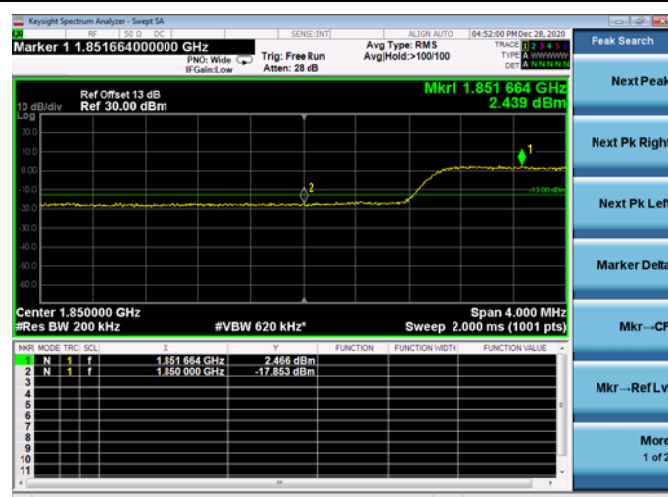

LTE ULCA_2A-13A PCC(2A)

Channel Bandwidth:10MHz

Low 1RB

High 1RB

Low FULL RB

High FULL RB

LTE ULCA_2A-13A PCC(2A)

Channel Bandwidth:15MHz

Low 1RB

High 1RB

Low FULL RB

High FULL RB

LTE ULCA_2A-13A PCC(2A)

Channel Bandwidth:20MHz

Low 1RB

High 1RB

Low FULL RB

High FULL RB

LTE ULCA_2A-13A SCC(13A)

Channel Bandwidth:10MHz

Low 1RB

High 1RB

FULL RB

LTE ULCA_2A-66A PCC(2A)

Channel Bandwidth:5MHz

Low 1RB

High 1RB

Low FULL RB

High FULL RB

LTE ULCA_2A-66A PCC(2A)

Channel Bandwidth:10MHz

Low 1RB