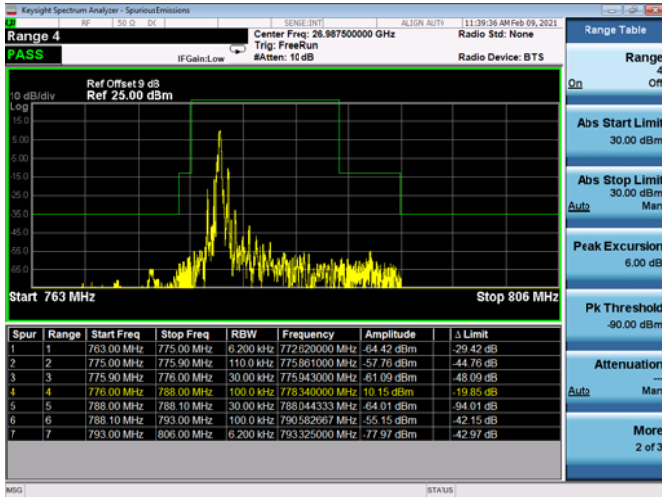

Low 1RB

High 1RB

Low FULL RB

High FULL RB

LTE ULCA_2A-13A PCC(2A)

Channel Bandwidth:20MHz

Low 1RB

High 1RB

Low FULL RB

High FULL RB

LTE ULCA_2A-13A SCC(13A)

Channel Bandwidth:10MHz

Low 1RB

High 1RB

FULL RB

LTE ULCA_2A-66A PCC(2A)

Channel Bandwidth:5MHz

Low 1RB

High 1RB

Low FULL RB

High FULL RB

LTE ULCA_2A-66A PCC(2A)

Channel Bandwidth:10MHz

Low 1RB

High 1RB

Low FULL RB

High FULL RB

LTE ULCA_2A-66A PCC(2A)

Channel Bandwidth:15MHz

Low 1RB

High 1RB

Low FULL RB