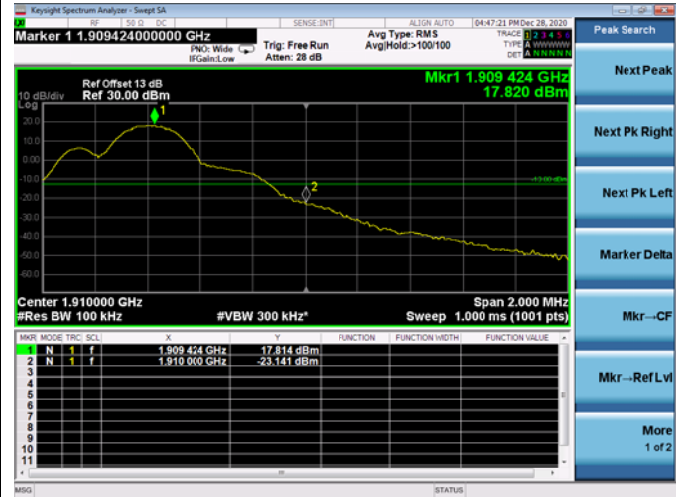

Low 1RB

High 1RB

Low FULL RB

High FULL RB

LTE ULCA_2A-12A SCC(12A)

Channel Bandwidth:10MHz

Low 1RB

High 1RB

Low FULL RB

High FULL RB

LTE ULCA_2A-13A PCC(2A)

Channel Bandwidth:5MHz

Low 1RB

High 1RB

Low FULL RB

High FULL RB

LTE ULCA_2A-13A PCC(2A)

Channel Bandwidth:10MHz

Low 1RB

High 1RB

Low FULL RB

High FULL RB

LTE ULCA_2A-13A PCC(2A)

Channel Bandwidth:15MHz

Low 1RB

High 1RB

Low FULL RB

High FULL RB

LTE ULCA_2A-13A PCC(2A)

Channel Bandwidth:20MHz

Low 1RB

High 1RB