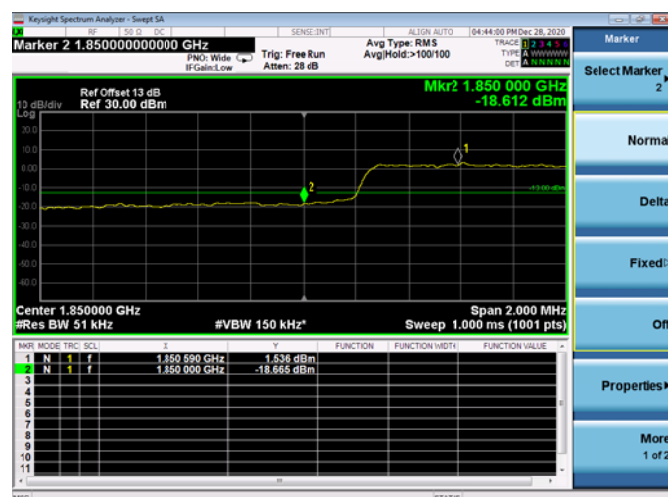

Low 1RB

High 1RB

Low FULL RB

High FULL RB

LTE ULCA_2A-12A SCC(12A)

Channel Bandwidth:10MHz

Low 1RB

High 1RB

Low FULL RB

High FULL RB

LTE ULCA_2A-13A PCC(2A)

Channel Bandwidth:5MHz

Low 1RB

High 1RB

Low FULL RB

High FULL RB

LTE ULCA_2A-13A PCC(2A)

Channel Bandwidth:10MHz

Low 1RB

High 1RB

Low FULL RB

High FULL RB

LTE ULCA_2A-13A PCC(2A)

Channel Bandwidth:15MHz

Low 1RB

High 1RB

Low FULL RB

High FULL RB

LTE ULCA_2A-13A PCC(2A)

Channel Bandwidth:20MHz

Low 1RB

High 1RB