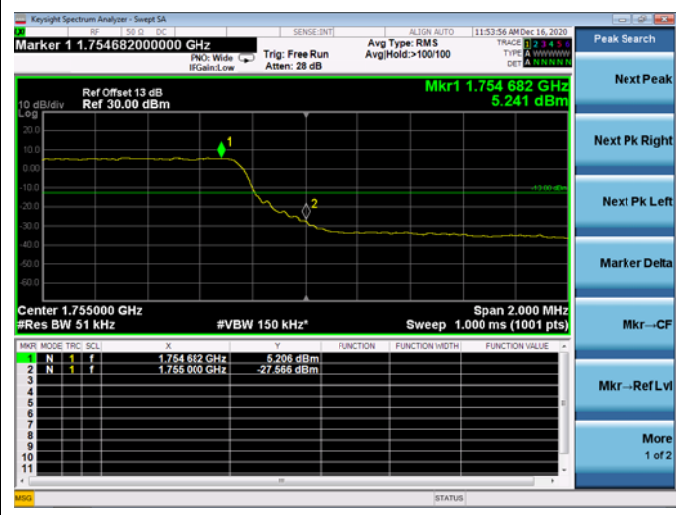

High FULL RB

LTE ULCA_2A-66A SCC(66A)

Channel Bandwidth:20MHz

Low 1RB

High 1RB

Low FULL RB

High FULL RB

LTE ULCA_4A-5A PCC(4A)

Channel Bandwidth:5MHz

Low 1RB

High 1RB

Low FULL RB

High FULL RB

LTE ULCA_4A-5A PCC(4A)

Channel Bandwidth:10MHz

Low 1RB

High 1RB

Low FULL RB

High FULL RB

LTE ULCA_4A-5A PCC(4A)

Channel Bandwidth:15MHz

Low 1RB

High 1RB

Low FULL RB