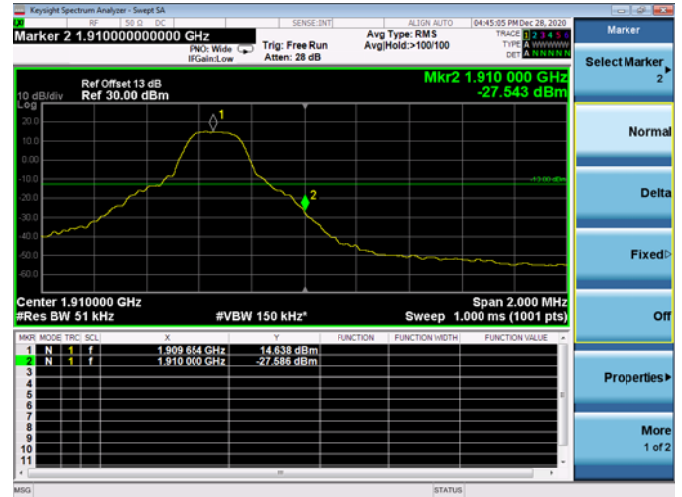

Low 1RB

High 1RB

Low FULL RB

High FULL RB

LTE ULCA_2A-12A SCC(12A)

Channel Bandwidth:10MHz

Low 1RB

High 1RB

Low FULL RB

High FULL RB

LTE ULCA_2A-13A PCC(2A)

Channel Bandwidth:5MHz

Low 1RB

High 1RB

Low FULL RB

High FULL RB

LTE ULCA_2A-13A PCC(2A)

Channel Bandwidth:10MHz

Low 1RB

High 1RB

Low FULL RB

High FULL RB

LTE ULCA_2A-13A PCC(2A)

Channel Bandwidth:15MHz

Low 1RB

High 1RB

Low FULL RB

High FULL RB

LTE ULCA_2A-13A PCC(2A)

Channel Bandwidth:20MHz

Low 1RB

High 1RB