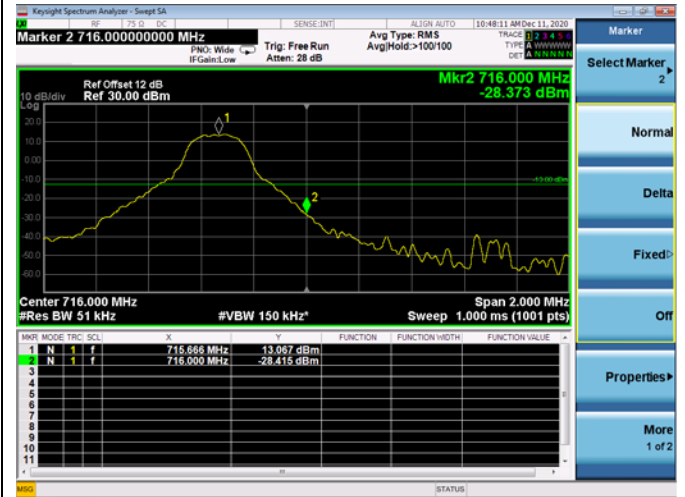

LTE ULCA_2A-12A PCC(2A)

Channel Bandwidth:20MHz

Low 1RB

High 1RB

Low FULL RB

High FULL RB

LTE ULCA_2A-12A SCC(12A)

Channel Bandwidth:5MHz

Low 1RB

High 1RB

Low FULL RB

High FULL RB

LTE ULCA_2A-12A SCC(12A)

Channel Bandwidth:10MHz

Low 1RB

High 1RB

Low FULL RB

High FULL RB

LTE ULCA_2A-13A PCC(2A)

Channel Bandwidth:5MHz

Low 1RB

High 1RB

Low FULL RB

High FULL RB

LTE ULCA_2A-13A PCC(2A)

Channel Bandwidth:10MHz

Low 1RB

High 1RB

Low FULL RB

High FULL RB

LTE ULCA_2A-13A PCC(2A)

Channel Bandwidth:15MHz