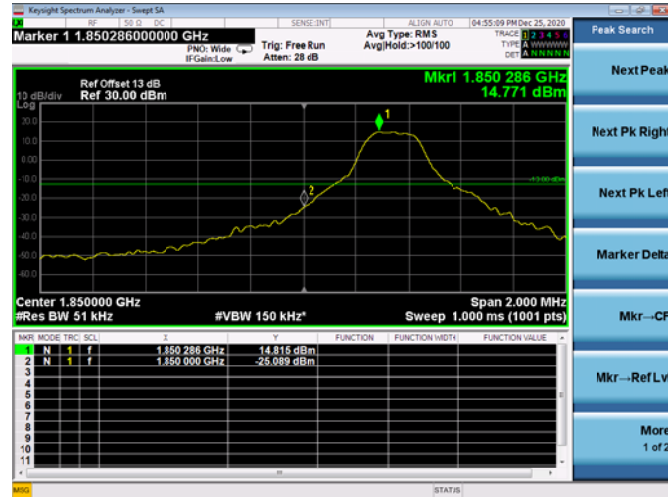

Low 1RB

High 1RB

Low FULL RB

High FULL RB

LTE ULCA_2A-13A PCC(2A)

Channel Bandwidth:20MHz

Low 1RB

High 1RB

Low FULL RB

High FULL RB

LTE ULCA_2A-13A SCC(13A)

Channel Bandwidth:10MHz

Low 1RB

High 1RB

FULL RB

LTE ULCA_2A-66A PCC(2A)

Channel Bandwidth:5MHz

Low 1RB

High 1RB

Low FULL RB

High FULL RB

LTE ULCA_2A-66A PCC(2A)

Channel Bandwidth:10MHz

Low 1RB

High 1RB

Low FULL RB

High FULL RB

LTE ULCA_2A-66A PCC(2A)

Channel Bandwidth:15MHz

Low 1RB

High 1RB

Low FULL RB