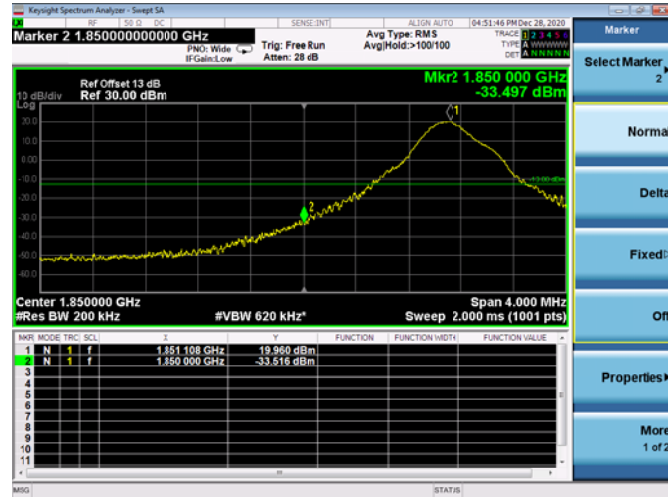

LTE ULCA_2A-13A PCC(2A)

Channel Bandwidth:10MHz

Low 1RB

High 1RB

Low FULL RB

High FULL RB

LTE ULCA_2A-13A PCC(2A)

Channel Bandwidth:15MHz

Low 1RB

High 1RB

Low FULL RB

High FULL RB

LTE ULCA_2A-13A PCC(2A)

Channel Bandwidth:20MHz

Low 1RB

High 1RB

Low FULL RB

High FULL RB

LTE ULCA_2A-13A SCC(13A)

Channel Bandwidth:10MHz

Low 1RB

High 1RB

FULL RB

LTE ULCA_2A-66A PCC(2A)

Channel Bandwidth:5MHz

Low 1RB

High 1RB

Low FULL RB

High FULL RB

LTE ULCA_2A-66A PCC(2A)

Channel Bandwidth:10MHz

Low 1RB