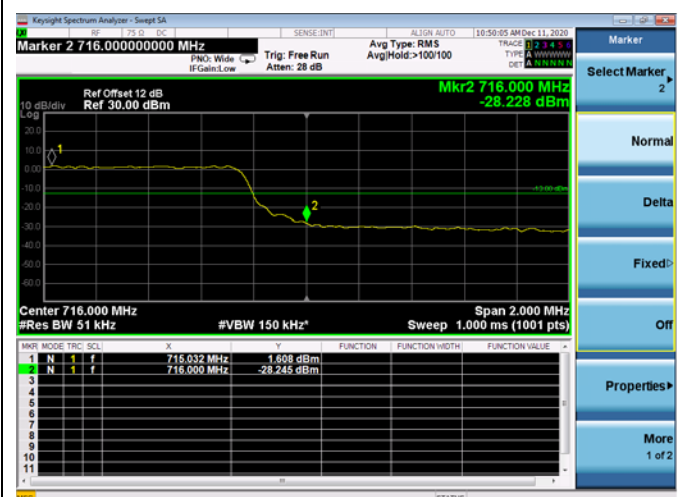

LTE ULCA_2A-12A PCC(2A)

Channel Bandwidth:20MHz

Low 1RB

High 1RB

Low FULL RB

High FULL RB

LTE ULCA_2A-12A SCC(12A)

Channel Bandwidth:5MHz

Low 1RB

High 1RB

Low FULL RB

High FULL RB

LTE ULCA_2A-12A SCC(12A)

Channel Bandwidth:10MHz

Low 1RB

High 1RB

Low FULL RB

High FULL RB

LTE ULCA_2A-13A PCC(2A)

Channel Bandwidth:5MHz

Low 1RB

High 1RB

Low FULL RB

High FULL RB

LTE ULCA_2A-13A PCC(2A)

Channel Bandwidth:10MHz

Low 1RB

High 1RB

Low FULL RB

High FULL RB

LTE ULCA_2A-13A PCC(2A)

Channel Bandwidth:15MHz