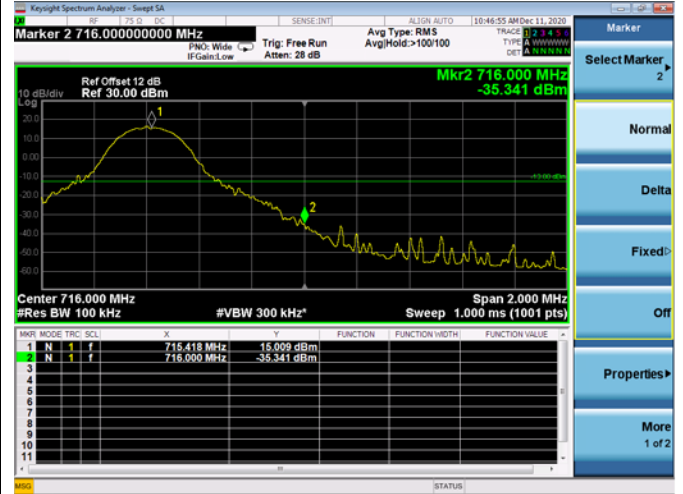

LTE ULCA_2A-12A PCC(2A)

Channel Bandwidth:20MHz

Low 1RB

High 1RB

Low FULL RB

High FULL RB

LTE ULCA_2A-12A SCC(12A)

Channel Bandwidth:5MHz

Low 1RB

High 1RB

Low FULL RB

High FULL RB

LTE ULCA_2A-12A SCC(12A)

Channel Bandwidth:10MHz

Low 1RB

High 1RB

Low FULL RB

High FULL RB

LTE ULCA_2A-13A PCC(2A)

Channel Bandwidth:5MHz

Low 1RB

High 1RB

Low FULL RB

High FULL RB

LTE ULCA_2A-13A PCC(2A)

Channel Bandwidth:10MHz

Low 1RB

High 1RB

Low FULL RB

High FULL RB

LTE ULCA_2A-13A PCC(2A)

Channel Bandwidth:15MHz