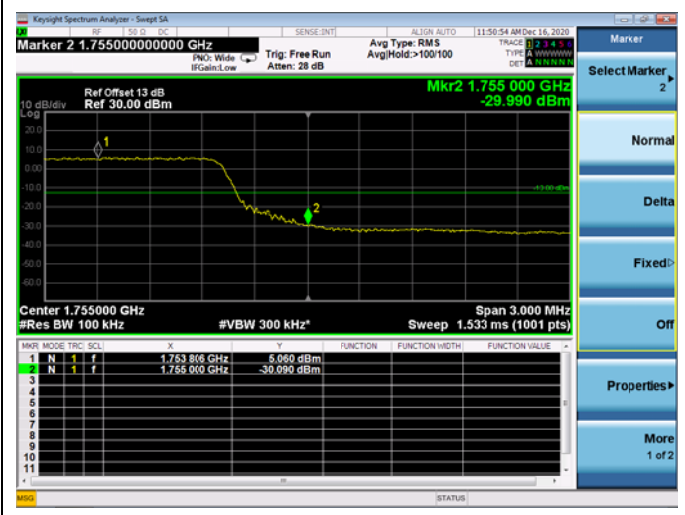

High FULL RB

LTE ULCA_2A-66A SCC(66A)

Channel Bandwidth:20MHz

Low 1RB

High 1RB

Low FULL RB

High FULL RB

LTE ULCA_4A-5A PCC(4A)

Channel Bandwidth:5MHz

Low 1RB

High 1RB

Low FULL RB

High FULL RB

LTE ULCA_4A-5A PCC(4A)

Channel Bandwidth:10MHz

Low 1RB

High 1RB

Low FULL RB

High FULL RB

LTE ULCA_4A-5A PCC(4A)

Channel Bandwidth:15MHz

Low 1RB

High 1RB

Low FULL RB