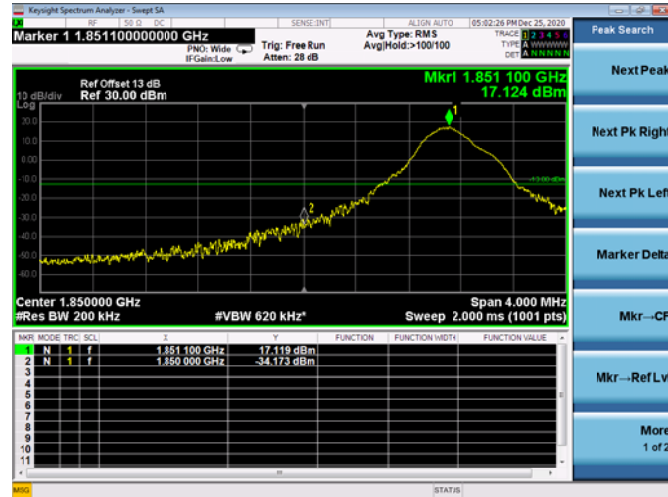

High 1RB

Low FULL RB

High FULL RB

LTE ULCA_2A-66A PCC(2A)

Channel Bandwidth:15MHz

Low 1RB

High 1RB

Low FULL RB

High FULL RB

LTE ULCA_2A-66A PCC(2A)

Channel Bandwidth:20MHz

Low 1RB

High 1RB

Low FULL RB

High FULL RB

LTE ULCA_2A-66A SCC(66A)

Channel Bandwidth:5MHz

Low 1RB

High 1RB

Low FULL RB

High FULL RB

LTE ULCA_2A-66A SCC(66A)

Channel Bandwidth:10MHz

Low 1RB

High 1RB

Low FULL RB

High FULL RB

LTE ULCA_2A-66A SCC(66A)

Channel Bandwidth:15MHz

Low 1RB

High 1RB

Low FULL RB