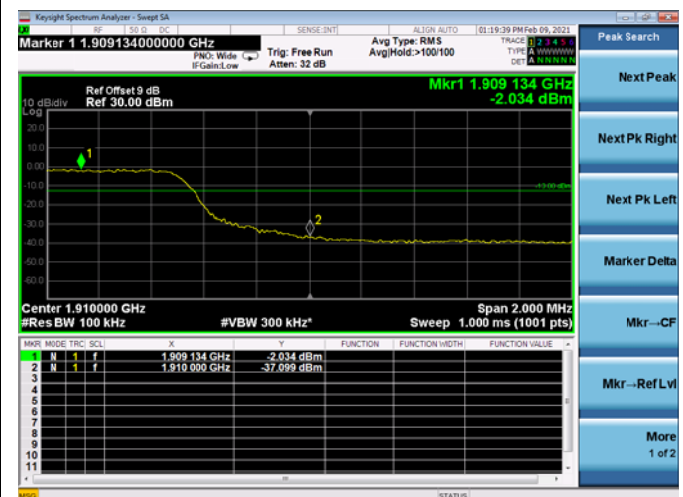

Low FULL RB

High FULL RB

LTE ULCA_2A-13A SCC(13A)

Channel Bandwidth:10MHz

Low 1RB

High 1RB

FULL RB

LTE ULCA_2A-66A PCC(2A)

Channel Bandwidth:5MHz

Low 1RB

High 1RB

Low FULL RB

High FULL RB

LTE ULCA_2A-66A PCC(2A)

Channel Bandwidth:10MHz

Low 1RB

High 1RB

Low FULL RB

High FULL RB

LTE ULCA_2A-66A PCC(2A)

Channel Bandwidth:15MHz

Low 1RB

High 1RB

Low FULL RB

High FULL RB

LTE ULCA_2A-66A PCC(2A)

Channel Bandwidth:20MHz

Low 1RB

High 1RB

Low FULL RB

High FULL RB

LTE ULCA_2A-66A SCC(66A)