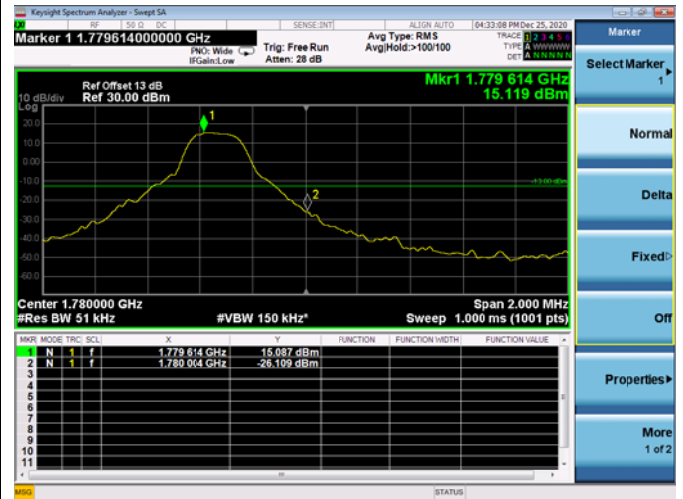

High 1RB

Low FULL RB

High FULL RB

LTE ULCA_2A-66A PCC(2A)

Channel Bandwidth:15MHz

Low 1RB

High 1RB

Low FULL RB

High FULL RB

LTE ULCA_2A-66A PCC(2A)

Channel Bandwidth:20MHz

Low 1RB

High 1RB

Low FULL RB

High FULL RB

LTE ULCA_2A-66A SCC(66A)

Channel Bandwidth:5MHz

Low 1RB

High 1RB

Low FULL RB

High FULL RB

LTE ULCA_2A-66A SCC(66A)

Channel Bandwidth:10MHz

Low 1RB

High 1RB

Low FULL RB

High FULL RB

LTE ULCA_2A-66A SCC(66A)

Channel Bandwidth:15MHz

Low 1RB

High 1RB

Low FULL RB