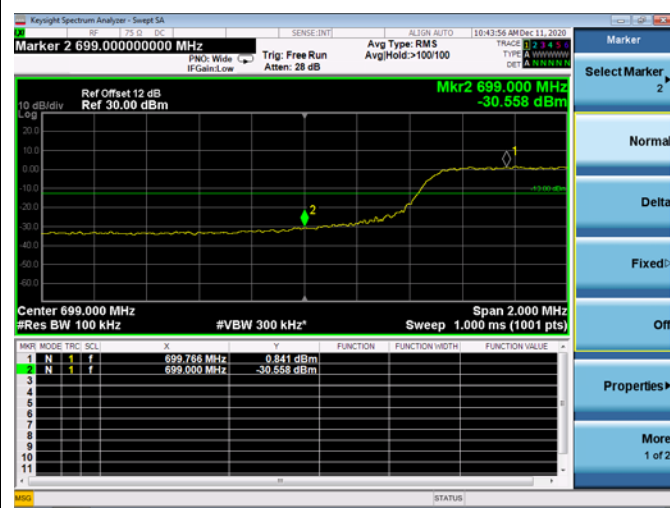

LTE ULCA_2A-12A PCC(2A)

Channel Bandwidth:20MHz

Low 1RB

High 1RB

Low FULL RB

High FULL RB

LTE ULCA_2A-12A SCC(12A)

Channel Bandwidth:5MHz

Low 1RB

High 1RB

Low FULL RB

High FULL RB

LTE ULCA_2A-12A SCC(12A)

Channel Bandwidth:10MHz

Low 1RB

High 1RB

Low FULL RB

High FULL RB

LTE ULCA_2A-13A PCC(2A)

Channel Bandwidth:5MHz

Low 1RB

High 1RB

Low FULL RB

High FULL RB

LTE ULCA_2A-13A PCC(2A)

Channel Bandwidth:10MHz

Low 1RB

High 1RB

Low FULL RB

High FULL RB

LTE ULCA_2A-13A PCC(2A)

Channel Bandwidth:15MHz