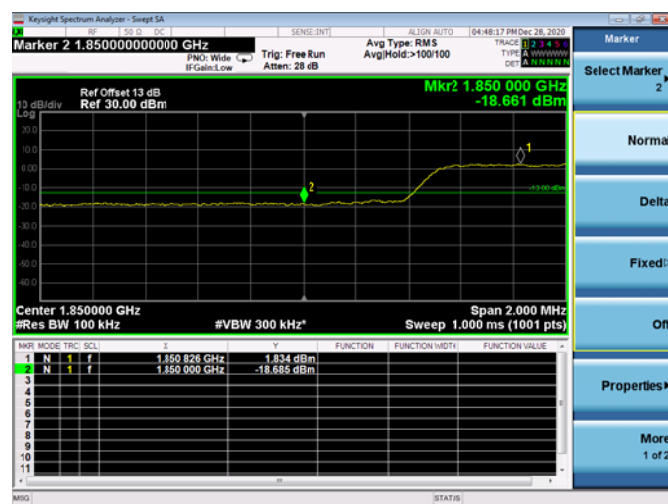

Low FULL RB

High FULL RB

LTE ULCA_2A-13A PCC(2A)

Channel Bandwidth:5MHz

Low 1RB

High 1RB

Low FULL RB

High FULL RB

LTE ULCA_2A-13A PCC(2A)

Channel Bandwidth:10MHz

Low 1RB

High 1RB

Low FULL RB

High FULL RB

LTE ULCA_2A-13A PCC(2A)

Channel Bandwidth:15MHz

Low 1RB

High 1RB

Low FULL RB

High FULL RB

LTE ULCA_2A-13A PCC(2A)

Channel Bandwidth:20MHz

Low 1RB

High 1RB

Low FULL RB

High FULL RB

LTE ULCA_2A-13A SCC(13A)

Channel Bandwidth:10MHz

Low 1RB

High 1RB

FULL RB

LTE ULCA_2A-66A PCC(2A)