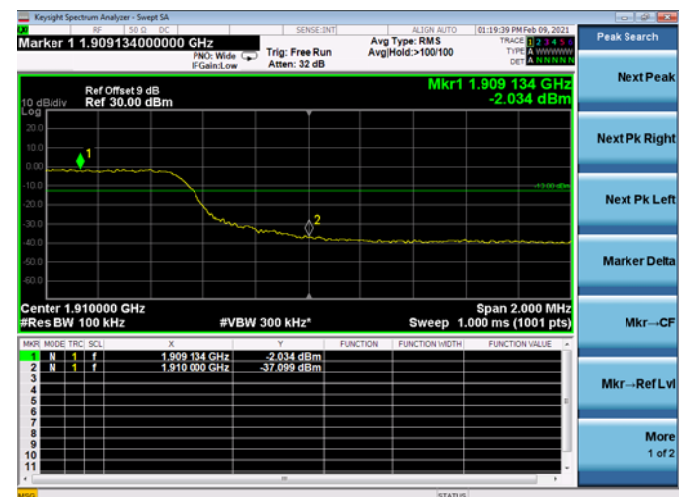

Low FULL RB

High FULL RB

LTE ULCA_2A-13A SCC(13A)

Channel Bandwidth:10MHz

Low 1RB

High 1RB

FULL RB

LTE ULCA_2A-66A PCC(2A)

Channel Bandwidth:5MHz

Low 1RB

High 1RB

Low FULL RB

High FULL RB

LTE ULCA_2A-66A PCC(2A)

Channel Bandwidth:10MHz

Low 1RB

High 1RB

Low FULL RB

High FULL RB

LTE ULCA_2A-66A PCC(2A)

Channel Bandwidth:15MHz

Low 1RB

High 1RB

Low FULL RB

High FULL RB

LTE ULCA_2A-66A PCC(2A)

Channel Bandwidth:20MHz

Low 1RB

High 1RB

Low FULL RB

High FULL RB

LTE ULCA_2A-66A SCC(66A)