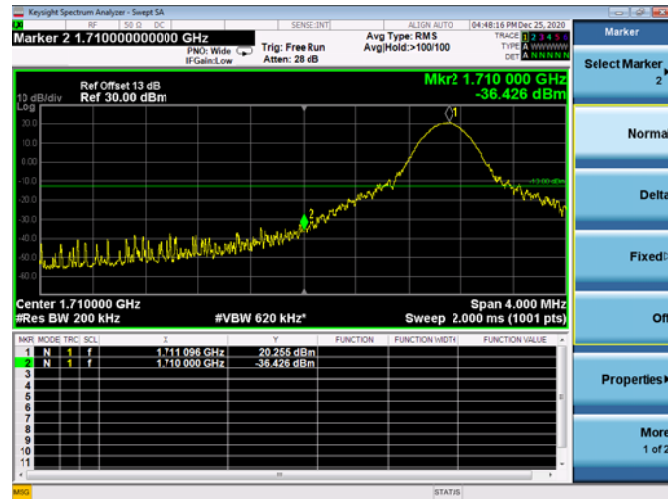

High 1RB

Low FULL RB

High FULL RB

LTE ULCA_2A-66A SCC(66A)

Channel Bandwidth:15MHz

Low 1RB

High 1RB

Low FULL RB

High FULL RB

LTE ULCA_2A-66A SCC(66A)

Channel Bandwidth:20MHz

Low 1RB

High 1RB

Low FULL RB

High FULL RB

LTE ULCA_4A-5A PCC(4A)

Channel Bandwidth:5MHz

Low 1RB

High 1RB

Low FULL RB

High FULL RB

LTE ULCA_4A-5A PCC(4A)

Channel Bandwidth:10MHz

Low 1RB

High 1RB

Low FULL RB

High FULL RB

LTE ULCA_4A-5A PCC(4A)

Channel Bandwidth:15MHz

Low 1RB

High 1RB

Low FULL RB