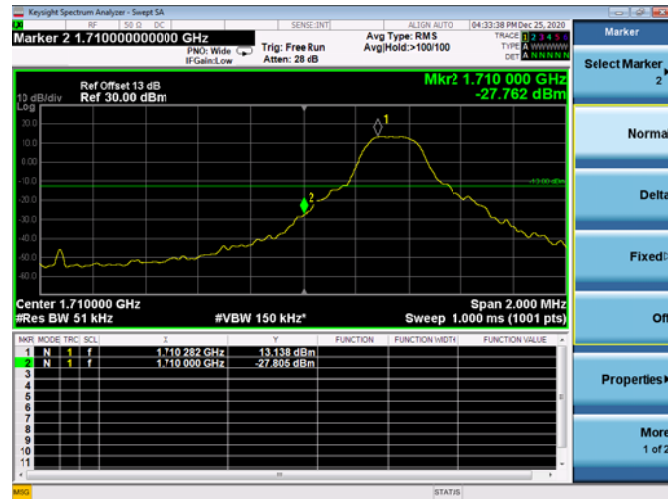

High 1RB

Low FULL RB

High FULL RB

LTE ULCA_2A-66A PCC(2A)

Channel Bandwidth:15MHz

Low 1RB

High 1RB

Low FULL RB

High FULL RB

LTE ULCA_2A-66A PCC(2A)

Channel Bandwidth:20MHz

Low 1RB

High 1RB

Low FULL RB

High FULL RB

LTE ULCA_2A-66A SCC(66A)

Channel Bandwidth:5MHz

Low 1RB

High 1RB

Low FULL RB

High FULL RB

LTE ULCA_2A-66A SCC(66A)

Channel Bandwidth:10MHz

Low 1RB

High 1RB

Low FULL RB

High FULL RB

LTE ULCA_2A-66A SCC(66A)

Channel Bandwidth:15MHz

Low 1RB

High 1RB

Low FULL RB