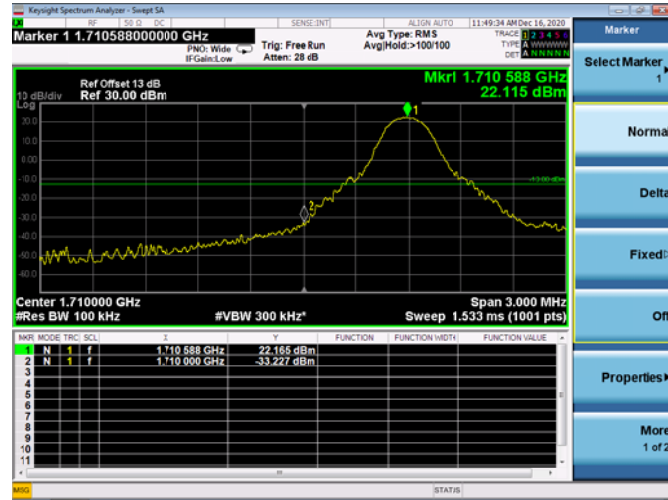

High FULL RB

LTE ULCA_2A-66A SCC(66A)

Channel Bandwidth:20MHz

Low 1RB

High 1RB

Low FULL RB

High FULL RB

LTE ULCA_4A-5A PCC(4A)

Channel Bandwidth:5MHz

Low 1RB

High 1RB

Low FULL RB

High FULL RB

LTE ULCA_4A-5A PCC(4A)

Channel Bandwidth:10MHz

Low 1RB

High 1RB

Low FULL RB

High FULL RB

LTE ULCA_4A-5A PCC(4A)

Channel Bandwidth:15MHz

Low 1RB

High 1RB

Low FULL RB