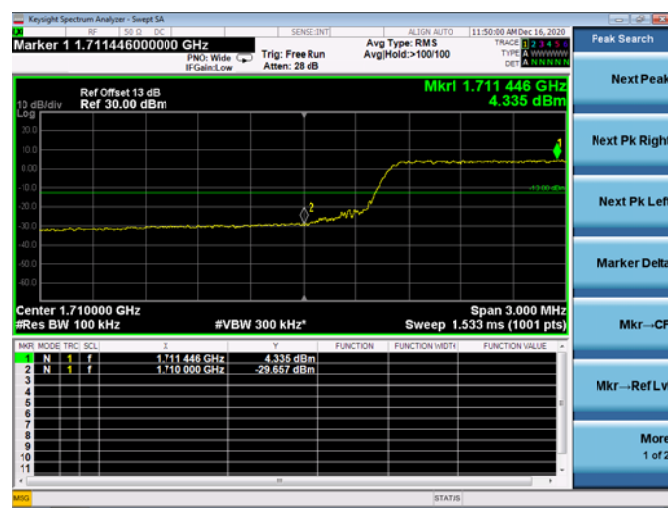

High FULL RB

LTE ULCA_2A-66A SCC(66A)

Channel Bandwidth:20MHz

Low 1RB

High 1RB

Low FULL RB

High FULL RB

LTE ULCA_4A-5A PCC(4A)

Channel Bandwidth:5MHz

Low 1RB

High 1RB

Low FULL RB

High FULL RB

LTE ULCA_4A-5A PCC(4A)

Channel Bandwidth:10MHz

Low 1RB

High 1RB

Low FULL RB

High FULL RB

LTE ULCA_4A-5A PCC(4A)

Channel Bandwidth:15MHz

Low 1RB

High 1RB

Low FULL RB