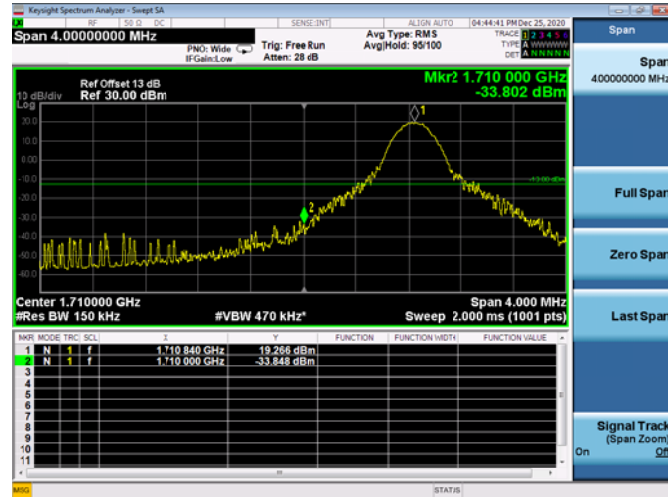

Channel Bandwidth:5MHz

Low 1RB

High 1RB

Low FULL RB

High FULL RB

LTE ULCA_2A-66A SCC(66A)

Channel Bandwidth:10MHz

Low 1RB

High 1RB

Low FULL RB

High FULL RB

LTE ULCA_2A-66A SCC(66A)

Channel Bandwidth:15MHz

Low 1RB

High 1RB

Low FULL RB

High FULL RB

LTE ULCA_2A-66A SCC(66A)

Channel Bandwidth:20MHz

Low 1RB

High 1RB

Low FULL RB

High FULL RB

LTE ULCA_4A-5A PCC(4A)

Channel Bandwidth:5MHz

Low 1RB

High 1RB

Low FULL RB

High FULL RB

LTE ULCA_4A-5A PCC(4A)

Channel Bandwidth:10MHz

Low 1RB