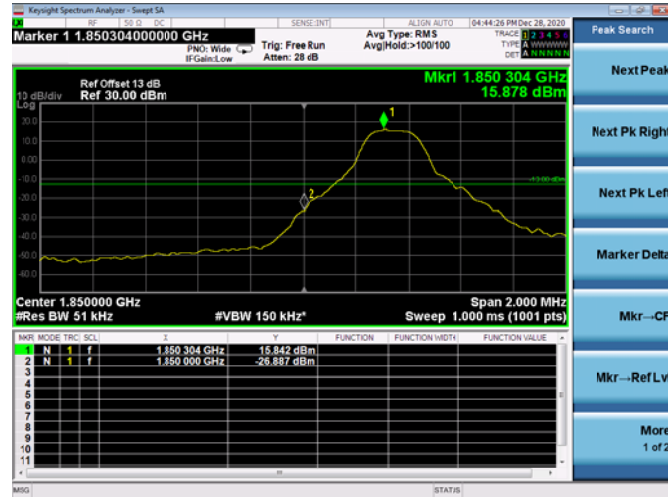

Low 1RB

High 1RB

Low FULL RB

High FULL RB

LTE ULCA_2A-12A SCC(12A)

Channel Bandwidth:10MHz

Low 1RB

High 1RB

Low FULL RB

High FULL RB

LTE ULCA_2A-13A PCC(2A)

Channel Bandwidth:5MHz

Low 1RB

High 1RB

Low FULL RB

High FULL RB

LTE ULCA_2A-13A PCC(2A)

Channel Bandwidth:10MHz

Low 1RB

High 1RB

Low FULL RB

High FULL RB

LTE ULCA_2A-13A PCC(2A)

Channel Bandwidth:15MHz

Low 1RB

High 1RB

Low FULL RB

High FULL RB

LTE ULCA_2A-13A PCC(2A)

Channel Bandwidth:20MHz

Low 1RB

High 1RB