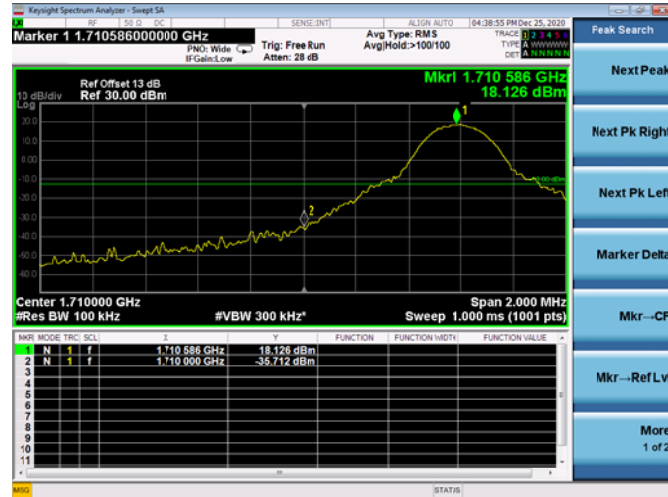

High FULL RB

LTE ULCA_2A-66A PCC(2A)

Channel Bandwidth:20MHz

Low 1RB

High 1RB

Low FULL RB

High FULL RB

LTE ULCA_2A-66A SCC(66A)

Channel Bandwidth:5MHz

Low 1RB

High 1RB

Low FULL RB

High FULL RB

LTE ULCA_2A-66A SCC(66A)

Channel Bandwidth:10MHz

Low 1RB

High 1RB

Low FULL RB

High FULL RB

LTE ULCA_2A-66A SCC(66A)

Channel Bandwidth:15MHz

Low 1RB

High 1RB

Low FULL RB

High FULL RB

LTE ULCA_2A-66A SCC(66A)

Channel Bandwidth:20MHz

Low 1RB

High 1RB

Low FULL RB

High FULL RB

LTE ULCA_4A-5A PCC(4A)