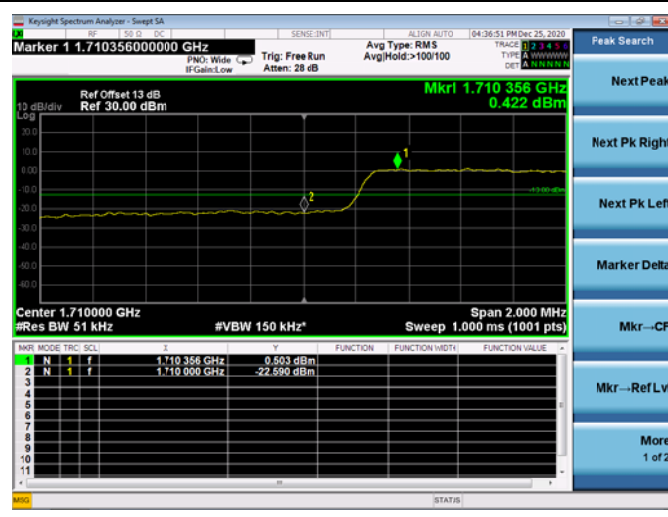

High FULL RB

LTE ULCA_2A-66A PCC(2A)

Channel Bandwidth:20MHz

Low 1RB

High 1RB

Low FULL RB

High FULL RB

LTE ULCA_2A-66A SCC(66A)

Channel Bandwidth:5MHz

Low 1RB

High 1RB

Low FULL RB

High FULL RB

LTE ULCA_2A-66A SCC(66A)

Channel Bandwidth:10MHz

Low 1RB

High 1RB

Low FULL RB

High FULL RB

LTE ULCA_2A-66A SCC(66A)

Channel Bandwidth:15MHz

Low 1RB

High 1RB

Low FULL RB

High FULL RB

LTE ULCA_2A-66A SCC(66A)

Channel Bandwidth:20MHz

Low 1RB

High 1RB

Low FULL RB

High FULL RB

LTE ULCA_4A-5A PCC(4A)