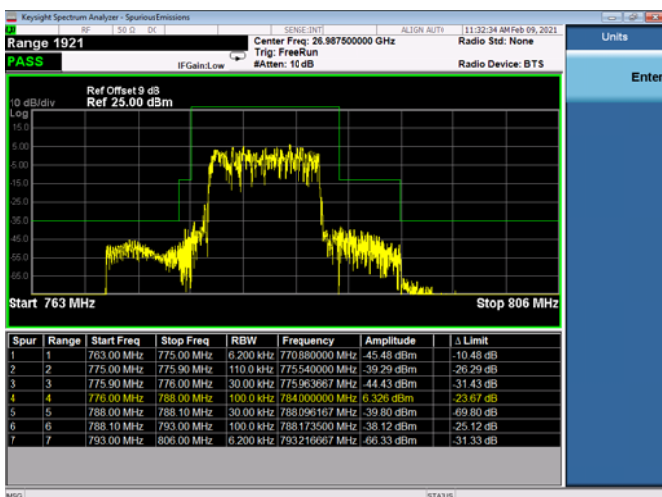

Low 1RB

High 1RB

Low FULL RB

High FULL RB

LTE ULCA_2A-13A PCC(2A)

Channel Bandwidth:20MHz

Low 1RB

High 1RB

Low FULL RB

High FULL RB

LTE ULCA_2A-13A SCC(13A)

Channel Bandwidth:10MHz

Low 1RB

High 1RB

FULL RB

LTE ULCA_2A-66A PCC(2A)

Channel Bandwidth:5MHz

Low 1RB

High 1RB

Low FULL RB

High FULL RB

LTE ULCA_2A-66A PCC(2A)

Channel Bandwidth:10MHz

Low 1RB

High 1RB

Low FULL RB

High FULL RB

LTE ULCA_2A-66A PCC(2A)

Channel Bandwidth:15MHz

Low 1RB

High 1RB

Low FULL RB