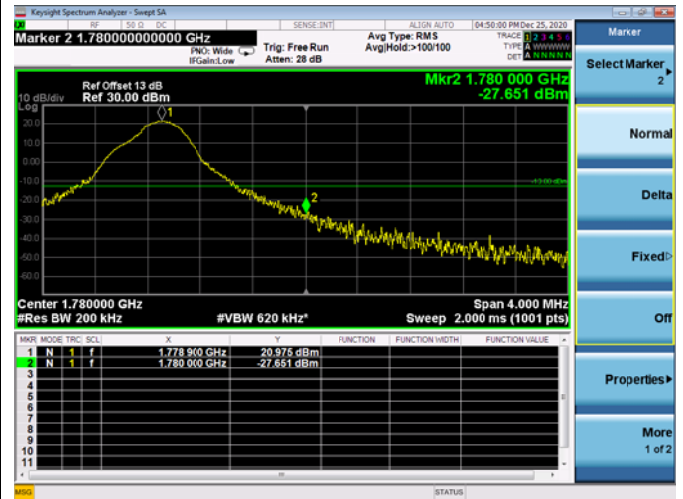

High 1RB

Low FULL RB

High FULL RB

LTE ULCA_2A-66A SCC(66A)

Channel Bandwidth:15MHz

Low 1RB

High 1RB

Low FULL RB

High FULL RB

LTE ULCA_2A-66A SCC(66A)

Channel Bandwidth:20MHz

Low 1RB

High 1RB

Low FULL RB

High FULL RB

LTE ULCA_4A-5A PCC(4A)

Channel Bandwidth:5MHz

Low 1RB

High 1RB

Low FULL RB

High FULL RB

LTE ULCA_4A-5A PCC(4A)

Channel Bandwidth:10MHz

Low 1RB

High 1RB

Low FULL RB

High FULL RB

LTE ULCA_4A-5A PCC(4A)

Channel Bandwidth:15MHz

Low 1RB

High 1RB

Low FULL RB