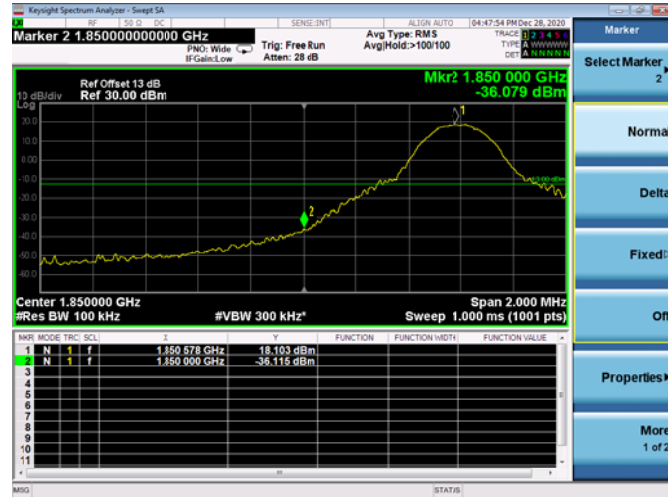

Low 1RB

High 1RB

Low FULL RB

High FULL RB

LTE ULCA_2A-12A SCC(12A)

Channel Bandwidth:10MHz

Low 1RB

High 1RB

Low FULL RB

High FULL RB

LTE ULCA_2A-13A PCC(2A)

Channel Bandwidth:5MHz

Low 1RB

High 1RB

Low FULL RB

High FULL RB

LTE ULCA_2A-13A PCC(2A)

Channel Bandwidth:10MHz

Low 1RB

High 1RB

Low FULL RB

High FULL RB

LTE ULCA_2A-13A PCC(2A)

Channel Bandwidth:15MHz

Low 1RB

High 1RB

Low FULL RB

High FULL RB

LTE ULCA_2A-13A PCC(2A)

Channel Bandwidth:20MHz

Low 1RB

High 1RB