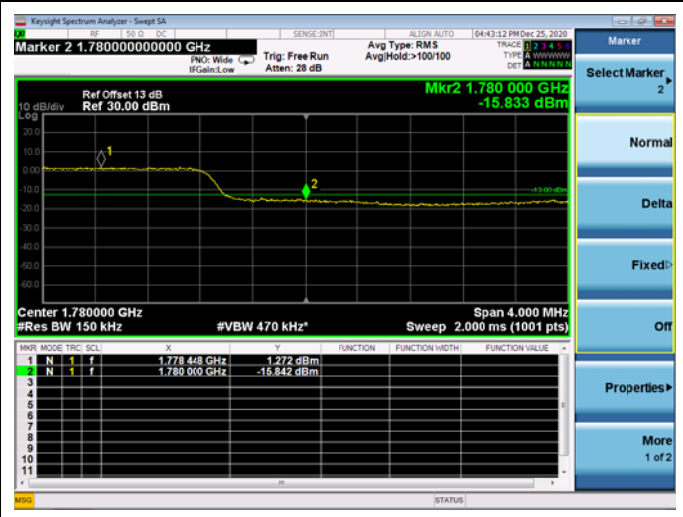

Channel Bandwidth:5MHz

Low 1RB

High 1RB

Low FULL RB

High FULL RB

LTE ULCA_2A-66A SCC(66A)

Channel Bandwidth:10MHz

Low 1RB

High 1RB

Low FULL RB

High FULL RB

LTE ULCA_2A-66A SCC(66A)

Channel Bandwidth:15MHz

Low 1RB

High 1RB

Low FULL RB

High FULL RB

LTE ULCA_2A-66A SCC(66A)

Channel Bandwidth:20MHz

Low 1RB

High 1RB

Low FULL RB

High FULL RB

LTE ULCA_4A-5A PCC(4A)

Channel Bandwidth:5MHz

Low 1RB

High 1RB

Low FULL RB

High FULL RB

LTE ULCA_4A-5A PCC(4A)

Channel Bandwidth:10MHz

Low 1RB