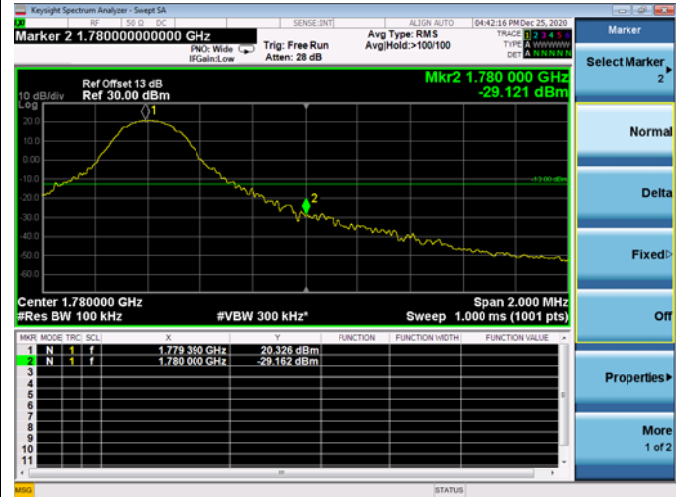

High FULL RB

LTE ULCA_2A-66A PCC(2A)

Channel Bandwidth:20MHz

Low 1RB

High 1RB

Low FULL RB

High FULL RB

LTE ULCA_2A-66A SCC(66A)

Channel Bandwidth:5MHz

Low 1RB

High 1RB

Low FULL RB

High FULL RB

LTE ULCA_2A-66A SCC(66A)

Channel Bandwidth:10MHz

Low 1RB

High 1RB

Low FULL RB

High FULL RB

LTE ULCA_2A-66A SCC(66A)

Channel Bandwidth:15MHz

Low 1RB

High 1RB

Low FULL RB

High FULL RB

LTE ULCA_2A-66A SCC(66A)

Channel Bandwidth:20MHz

Low 1RB

High 1RB

Low FULL RB

High FULL RB

LTE ULCA_4A-5A PCC(4A)