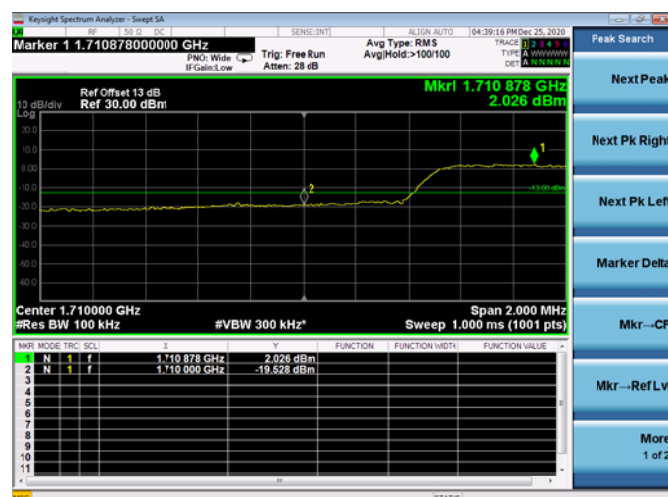

High FULL RB

LTE ULCA_2A-66A PCC(2A)

Channel Bandwidth:20MHz

Low 1RB

High 1RB

Low FULL RB

High FULL RB

LTE ULCA_2A-66A SCC(66A)

Channel Bandwidth:5MHz

Low 1RB

High 1RB

Low FULL RB

High FULL RB

LTE ULCA_2A-66A SCC(66A)

Channel Bandwidth:10MHz

Low 1RB

High 1RB

Low FULL RB

High FULL RB

LTE ULCA_2A-66A SCC(66A)

Channel Bandwidth:15MHz

Low 1RB

High 1RB

Low FULL RB

High FULL RB

LTE ULCA_2A-66A SCC(66A)

Channel Bandwidth:20MHz

Low 1RB

High 1RB

Low FULL RB

High FULL RB

LTE ULCA_4A-5A PCC(4A)