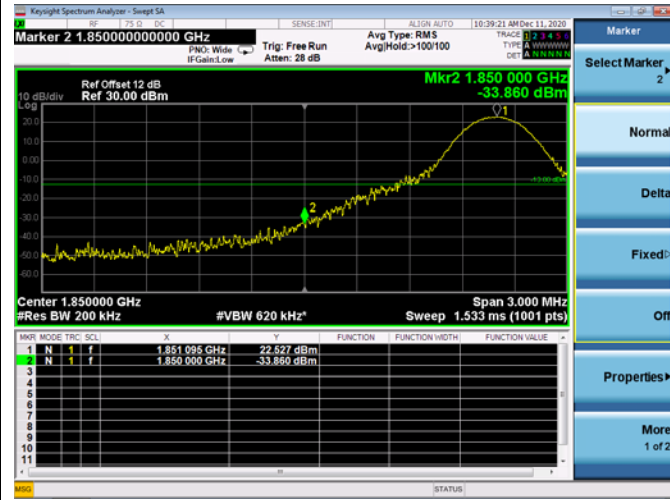

LTE ULCA_2A-12A PCC(2A)

Channel Bandwidth:20MHz

Low 1RB

High 1RB

Low FULL RB

High FULL RB

LTE ULCA_2A-12A SCC(12A)

Channel Bandwidth:5MHz

Low 1RB

High 1RB

Low FULL RB

High FULL RB

LTE ULCA_2A-12A SCC(12A)

Channel Bandwidth:10MHz

Low 1RB

High 1RB

Low FULL RB

High FULL RB

LTE ULCA_2A-13A PCC(2A)

Channel Bandwidth:5MHz

Low 1RB

High 1RB

Low FULL RB

High FULL RB

LTE ULCA_2A-13A PCC(2A)

Channel Bandwidth:10MHz

Low 1RB

High 1RB

Low FULL RB

High FULL RB

LTE ULCA_2A-13A PCC(2A)

Channel Bandwidth:15MHz