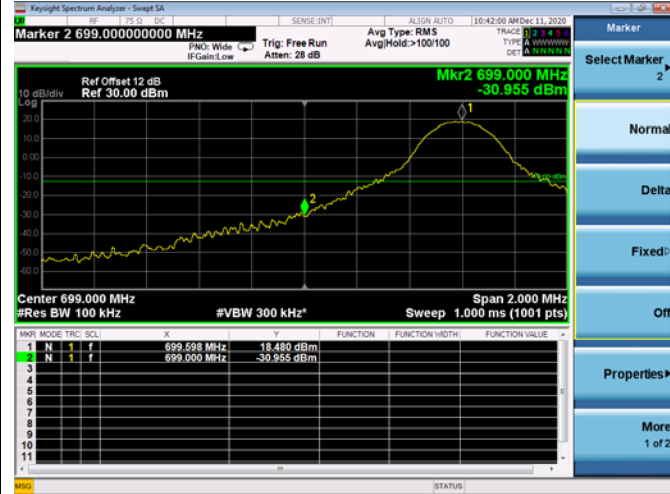

LTE ULCA_2A-12A PCC(2A)

Channel Bandwidth:20MHz

Low 1RB

High 1RB

Low FULL RB

High FULL RB

LTE ULCA_2A-12A SCC(12A)

Channel Bandwidth:5MHz

Low 1RB

High 1RB

Low FULL RB

High FULL RB

LTE ULCA_2A-12A SCC(12A)

Channel Bandwidth:10MHz

Low 1RB

High 1RB

Low FULL RB

High FULL RB

LTE ULCA_2A-13A PCC(2A)

Channel Bandwidth:5MHz

Low 1RB

High 1RB

Low FULL RB

High FULL RB

LTE ULCA_2A-13A PCC(2A)

Channel Bandwidth:10MHz

Low 1RB

High 1RB

Low FULL RB

High FULL RB

LTE ULCA_2A-13A PCC(2A)

Channel Bandwidth:15MHz