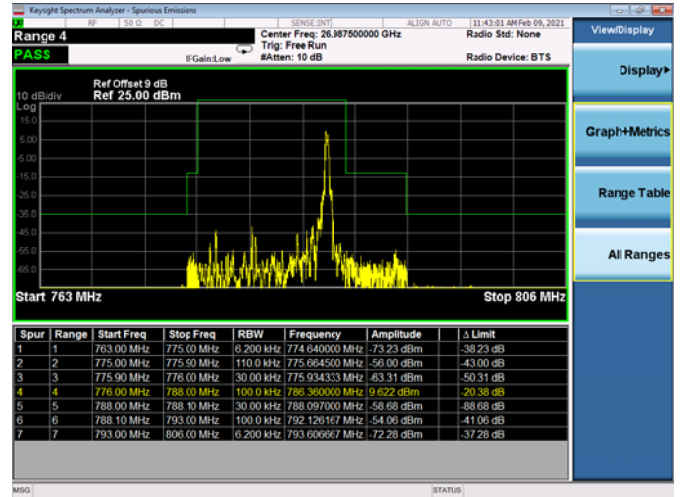

Low 1RB

High 1RB

Low FULL RB

High FULL RB

LTE ULCA_2A-13A PCC(2A)

Channel Bandwidth:20MHz

Low 1RB

High 1RB

Low FULL RB

High FULL RB

LTE ULCA_2A-13A SCC(13A)

Channel Bandwidth:10MHz

Low 1RB

High 1RB

FULL RB

LTE ULCA_2A-66A PCC(2A)

Channel Bandwidth:5MHz

Low 1RB

High 1RB

Low FULL RB

High FULL RB

LTE ULCA_2A-66A PCC(2A)

Channel Bandwidth:10MHz

Low 1RB

High 1RB

Low FULL RB

High FULL RB

LTE ULCA_2A-66A PCC(2A)

Channel Bandwidth:15MHz

Low 1RB

High 1RB

Low FULL RB