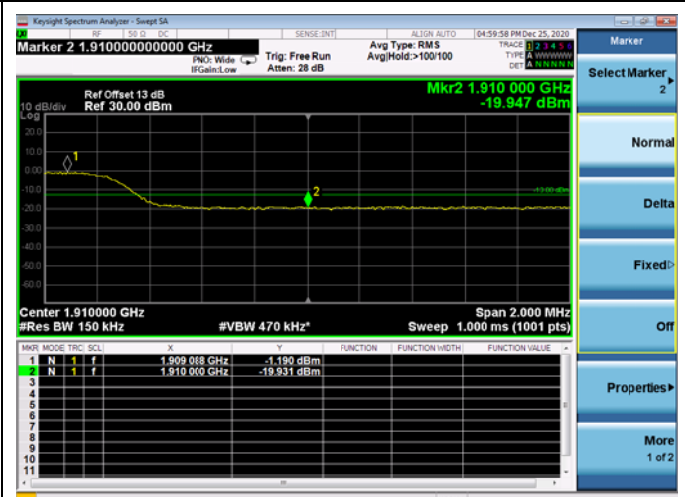

Channel Bandwidth:5MHz

Low 1RB

High 1RB

Low FULL RB

High FULL RB

LTE ULCA_2A-66A PCC(2A)

Channel Bandwidth:10MHz

Low 1RB

High 1RB

Low FULL RB

High FULL RB

LTE ULCA_2A-66A PCC(2A)

Channel Bandwidth:15MHz

Low 1RB

High 1RB

Low FULL RB

High FULL RB

LTE ULCA_2A-66A PCC(2A)

Channel Bandwidth:20MHz

Low 1RB

High 1RB

Low FULL RB

High FULL RB

LTE ULCA_2A-66A SCC(66A)

Channel Bandwidth:5MHz

Low 1RB

High 1RB

Low FULL RB

High FULL RB

LTE ULCA_2A-66A SCC(66A)

Channel Bandwidth:10MHz

Low 1RB