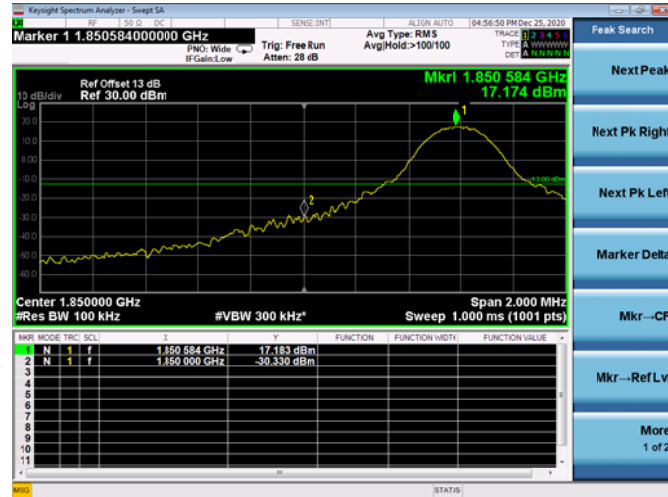

Low FULL RB

High FULL RB

LTE ULCA_2A-13A SCC(13A)

Channel Bandwidth:10MHz

Low 1RB

High 1RB

FULL RB

LTE ULCA_2A-66A PCC(2A)

Channel Bandwidth:5MHz

Low 1RB

High 1RB

Low FULL RB

High FULL RB

LTE ULCA_2A-66A PCC(2A)

Channel Bandwidth:10MHz

Low 1RB

High 1RB

Low FULL RB

High FULL RB

LTE ULCA_2A-66A PCC(2A)

Channel Bandwidth:15MHz

Low 1RB

High 1RB

Low FULL RB

High FULL RB

LTE ULCA_2A-66A PCC(2A)

Channel Bandwidth:20MHz

Low 1RB

High 1RB

Low FULL RB

High FULL RB

LTE ULCA_2A-66A SCC(66A)