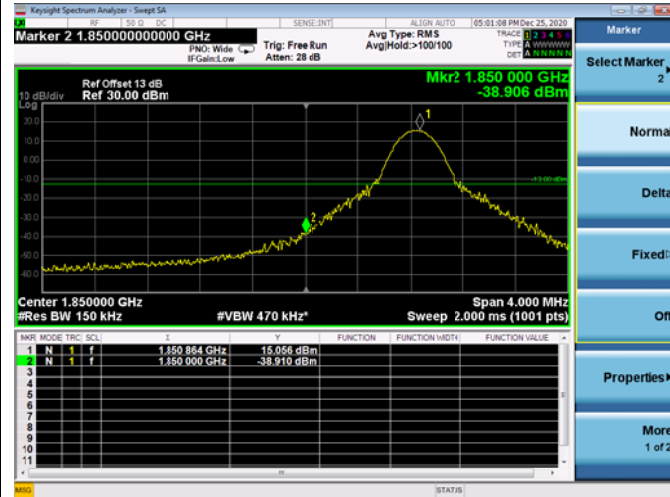

Channel Bandwidth:5MHz

Low 1RB

High 1RB

Low FULL RB

High FULL RB

LTE ULCA_2A-66A PCC(2A)

Channel Bandwidth:10MHz

Low 1RB

High 1RB

Low FULL RB

High FULL RB

LTE ULCA_2A-66A PCC(2A)

Channel Bandwidth:15MHz

Low 1RB

High 1RB

Low FULL RB

High FULL RB

LTE ULCA_2A-66A PCC(2A)

Channel Bandwidth:20MHz

Low 1RB

High 1RB

Low FULL RB

High FULL RB

LTE ULCA_2A-66A SCC(66A)

Channel Bandwidth:5MHz

Low 1RB

High 1RB

Low FULL RB

High FULL RB

LTE ULCA_2A-66A SCC(66A)

Channel Bandwidth:10MHz

Low 1RB