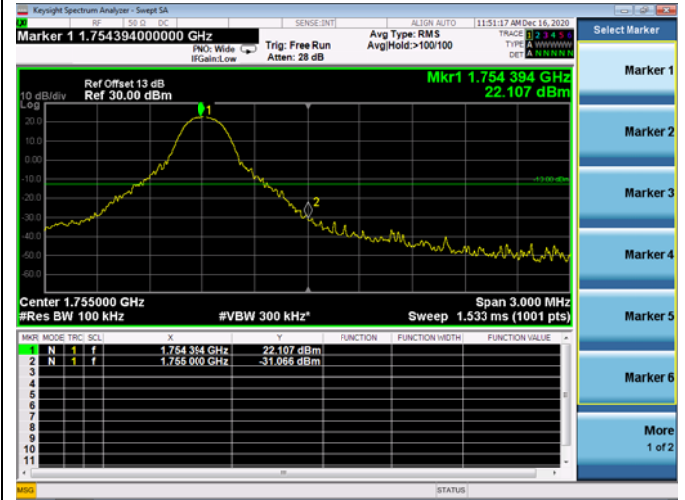

High FULL RB

LTE ULCA_2A-66A SCC(66A)

Channel Bandwidth:20MHz

Low 1RB

High 1RB

Low FULL RB

High FULL RB

LTE ULCA_4A-5A PCC(4A)

Channel Bandwidth:5MHz

Low 1RB

High 1RB

Low FULL RB

High FULL RB

LTE ULCA_4A-5A PCC(4A)

Channel Bandwidth:10MHz

Low 1RB

High 1RB

Low FULL RB

High FULL RB

LTE ULCA_4A-5A PCC(4A)

Channel Bandwidth:15MHz

Low 1RB

High 1RB

Low FULL RB