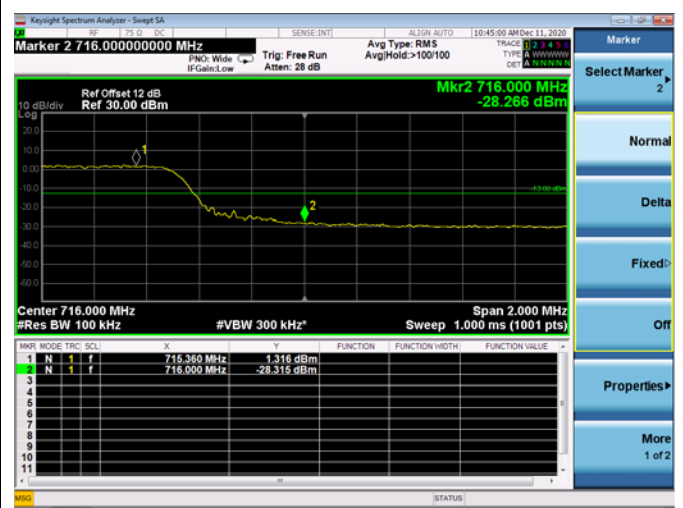

LTE ULCA_2A-12A PCC(2A)

Channel Bandwidth:20MHz

Low 1RB

High 1RB

Low FULL RB

High FULL RB

LTE ULCA_2A-12A SCC(12A)

Channel Bandwidth:5MHz

Low 1RB

High 1RB

Low FULL RB

High FULL RB

LTE ULCA_2A-12A SCC(12A)

Channel Bandwidth:10MHz

Low 1RB

High 1RB

Low FULL RB

High FULL RB

LTE ULCA_2A-13A PCC(2A)

Channel Bandwidth:5MHz

Low 1RB

High 1RB

Low FULL RB

High FULL RB

LTE ULCA_2A-13A PCC(2A)

Channel Bandwidth:10MHz

Low 1RB

High 1RB

Low FULL RB

High FULL RB

LTE ULCA_2A-13A PCC(2A)

Channel Bandwidth:15MHz