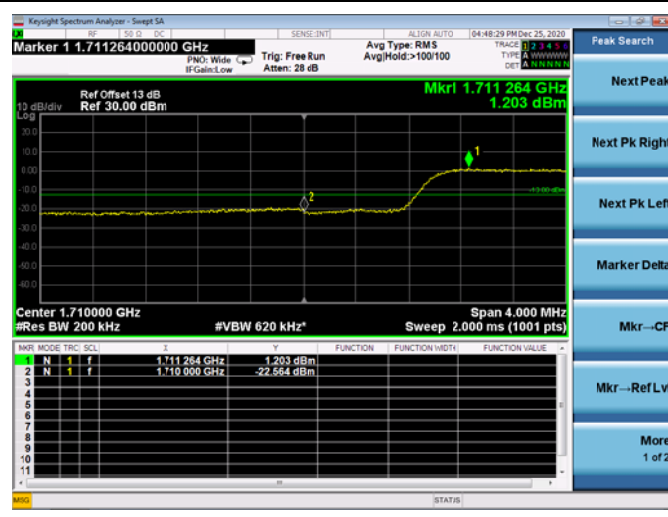

High 1RB

Low FULL RB

High FULL RB

LTE ULCA_2A-66A SCC(66A)

Channel Bandwidth:15MHz

Low 1RB

High 1RB

Low FULL RB

High FULL RB

LTE ULCA_2A-66A SCC(66A)

Channel Bandwidth:20MHz

Low 1RB

High 1RB

Low FULL RB

High FULL RB

LTE ULCA_4A-5A PCC(4A)

Channel Bandwidth:5MHz

Low 1RB

High 1RB

Low FULL RB

High FULL RB

LTE ULCA_4A-5A PCC(4A)

Channel Bandwidth:10MHz

Low 1RB