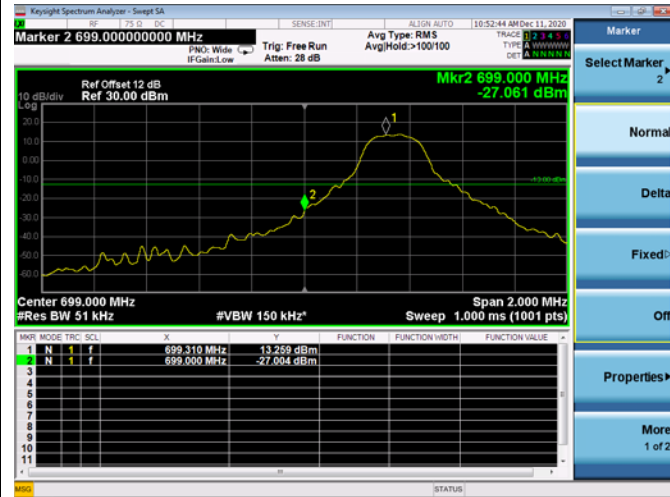

LTE ULCA_2A-12A PCC(2A)

Channel Bandwidth:20MHz

Low 1RB

High 1RB

Low FULL RB

High FULL RB

LTE ULCA_2A-12A SCC(12A)

Channel Bandwidth:5MHz

Low 1RB

High 1RB

Low FULL RB

High FULL RB

LTE ULCA_2A-12A SCC(12A)

Channel Bandwidth:10MHz

Low 1RB

High 1RB

Low FULL RB

High FULL RB

LTE ULCA_2A-13A PCC(2A)

Channel Bandwidth:5MHz

Low 1RB

High 1RB

Low FULL RB

High FULL RB

LTE ULCA_2A-13A PCC(2A)

Channel Bandwidth:10MHz

Low 1RB

High 1RB

Low FULL RB

High FULL RB

LTE ULCA_2A-13A PCC(2A)

Channel Bandwidth:15MHz