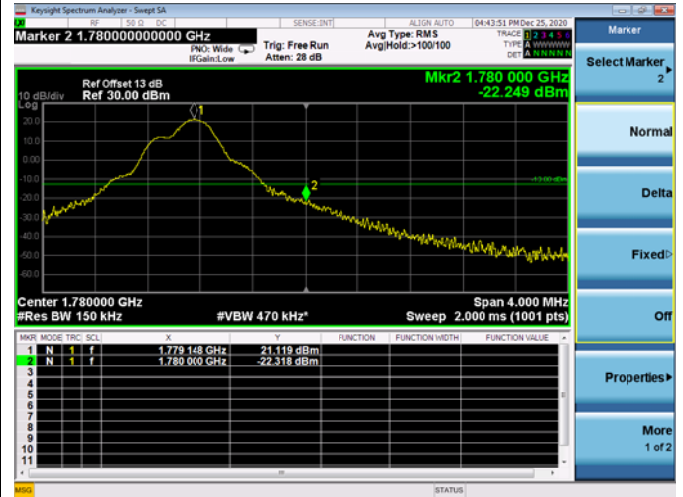

Channel Bandwidth:5MHz

Low 1RB

High 1RB

Low FULL RB

High FULL RB

LTE ULCA_2A-66A SCC(66A)

Channel Bandwidth:10MHz

Low 1RB

High 1RB

Low FULL RB

High FULL RB

LTE ULCA_2A-66A SCC(66A)

Channel Bandwidth:15MHz

Low 1RB

High 1RB

Low FULL RB

High FULL RB

LTE ULCA_2A-66A SCC(66A)

Channel Bandwidth:20MHz

Low 1RB

High 1RB

Low FULL RB

High FULL RB

LTE ULCA_4A-5A PCC(4A)

Channel Bandwidth:5MHz

Low 1RB

High 1RB

Low FULL RB

High FULL RB

LTE ULCA_4A-5A PCC(4A)

Channel Bandwidth:10MHz

Low 1RB