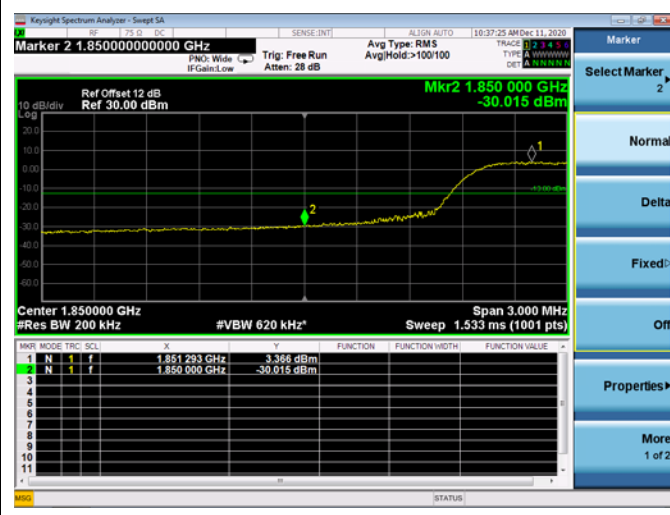

LTE ULCA_2A-12A PCC(2A)

Channel Bandwidth:20MHz

Low 1RB

High 1RB

Low FULL RB

High FULL RB

LTE ULCA_2A-12A SCC(12A)

Channel Bandwidth:5MHz

Low 1RB

High 1RB

Low FULL RB

High FULL RB

LTE ULCA_2A-12A SCC(12A)

Channel Bandwidth:10MHz

Low 1RB

High 1RB

Low FULL RB

High FULL RB

LTE ULCA_2A-13A PCC(2A)

Channel Bandwidth:5MHz

Low 1RB

High 1RB

Low FULL RB

High FULL RB

LTE ULCA_2A-13A PCC(2A)

Channel Bandwidth:10MHz

Low 1RB

High 1RB

Low FULL RB

High FULL RB

LTE ULCA_2A-13A PCC(2A)

Channel Bandwidth:15MHz