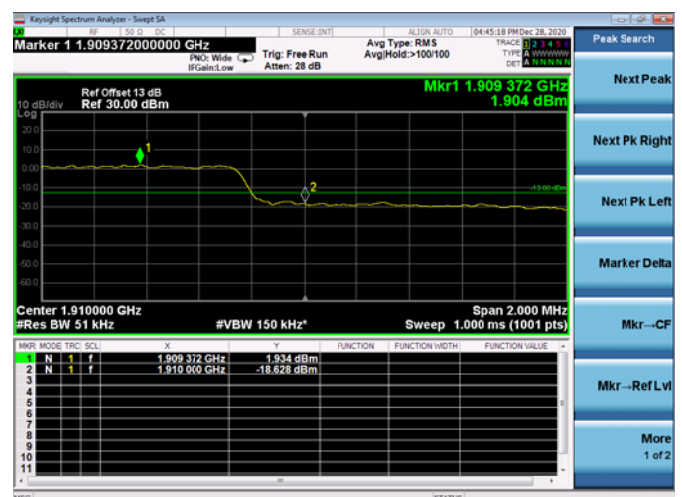

Low 1RB

High 1RB

Low FULL RB

High FULL RB

LTE ULCA_2A-12A SCC(12A)

Channel Bandwidth:10MHz

Low 1RB

High 1RB

Low FULL RB

High FULL RB

LTE ULCA_2A-13A PCC(2A)

Channel Bandwidth:5MHz

Low 1RB

High 1RB

Low FULL RB

High FULL RB

LTE ULCA_2A-13A PCC(2A)

Channel Bandwidth:10MHz

Low 1RB

High 1RB

Low FULL RB

High FULL RB

LTE ULCA_2A-13A PCC(2A)

Channel Bandwidth:15MHz

Low 1RB

High 1RB

Low FULL RB

High FULL RB

LTE ULCA_2A-13A PCC(2A)

Channel Bandwidth:20MHz

Low 1RB

High 1RB