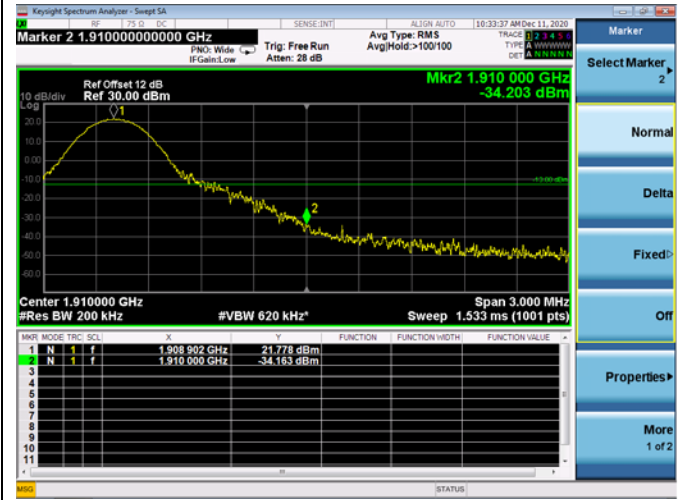

LTE ULCA_2A-12A PCC(2A)

Channel Bandwidth:20MHz

Low 1RB

High 1RB

Low FULL RB

High FULL RB

LTE ULCA_2A-12A SCC(12A)

Channel Bandwidth:5MHz

Low 1RB

High 1RB

Low FULL RB

High FULL RB

LTE ULCA_2A-12A SCC(12A)

Channel Bandwidth:10MHz

Low 1RB

High 1RB

Low FULL RB

High FULL RB

LTE ULCA_2A-13A PCC(2A)

Channel Bandwidth:5MHz

Low 1RB

High 1RB

Low FULL RB

High FULL RB

LTE ULCA_2A-13A PCC(2A)

Channel Bandwidth:10MHz

Low 1RB

High 1RB

Low FULL RB

High FULL RB

LTE ULCA_2A-13A PCC(2A)

Channel Bandwidth:15MHz