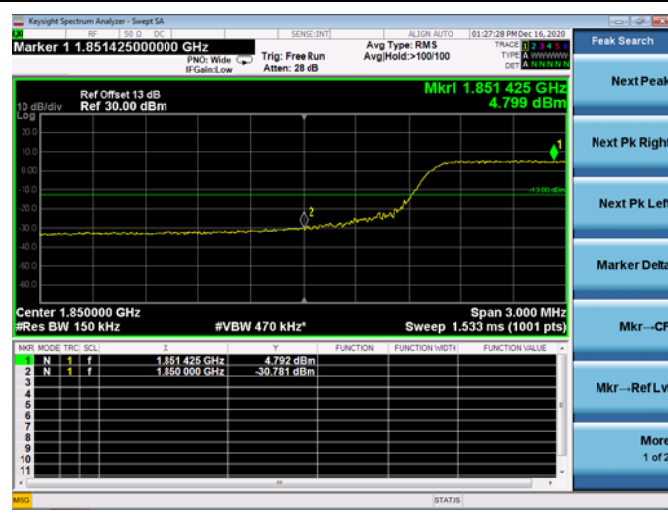

Low 1RB

High 1RB

Low FULL RB

High FULL RB

LTE ULCA_2A-5A PCC(2A)

Channel Bandwidth:10MHz

Low 1RB

High 1RB

Low FULL RB

High FULL RB

LTE ULCA_2A-5A PCC(2A)

Channel Bandwidth:15MHz

Low 1RB

High 1RB

Low FULL RB

High FULL RB

LTE ULCA_2A-5A PCC(2A)

Channel Bandwidth:20MHz

Low 1RB

High 1RB

Low FULL RB

High FULL RB

LTE ULCA_2A-5A SCC(5A)

Channel Bandwidth:5MHz

Low 1RB

High 1RB

Low FULL RB

High FULL RB

LTE ULCA_2A-5A SCC(5A)

Channel Bandwidth:10MHz

Low 1RB

High 1RB