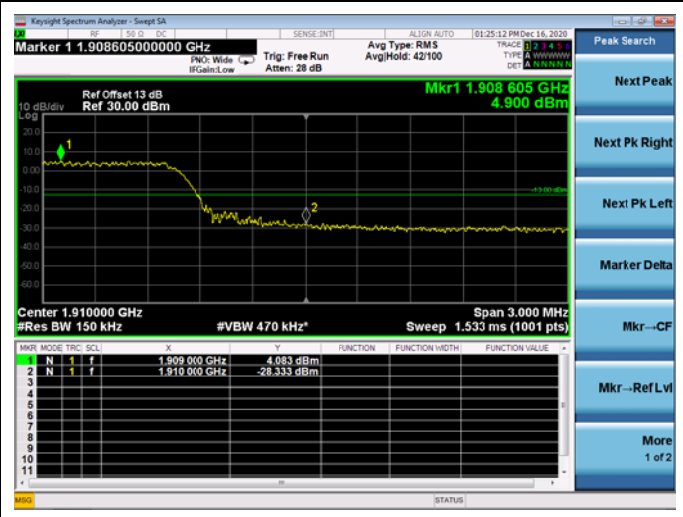

Low 1RB

High 1RB

Low FULL RB

High FULL RB

LTE ULCA_2A-5A PCC(2A)

Channel Bandwidth:10MHz

Low 1RB

High 1RB

Low FULL RB

High FULL RB

LTE ULCA_2A-5A PCC(2A)

Channel Bandwidth:15MHz

Low 1RB

High 1RB

Low FULL RB

High FULL RB

LTE ULCA_2A-5A PCC(2A)

Channel Bandwidth:20MHz

Low 1RB

High 1RB

Low FULL RB

High FULL RB

LTE ULCA_2A-5A SCC(5A)

Channel Bandwidth:5MHz

Low 1RB

High 1RB

Low FULL RB

High FULL RB

LTE ULCA_2A-5A SCC(5A)

Channel Bandwidth:10MHz

Low 1RB

High 1RB