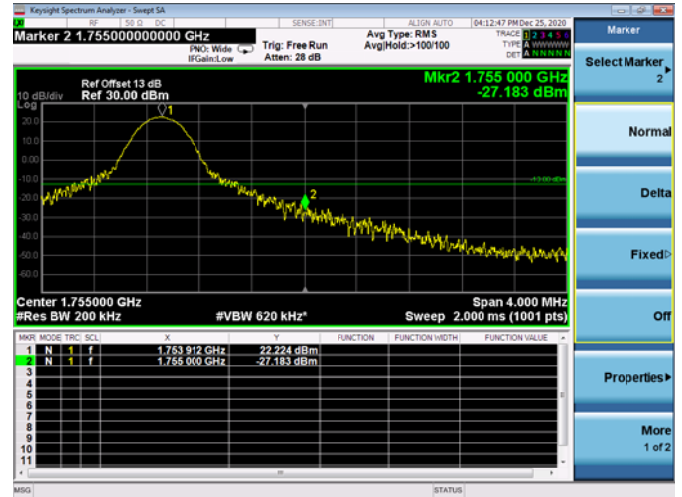

Low 1RB

High 1RB

Low FULL RB

High FULL RB

LTE ULCA_2A-4A SCC(4A)

Channel Bandwidth:10MHz

Low 1RB

High 1RB

Low FULL RB

High FULL RB

LTE ULCA_2A-4A SCC(4A)

Channel Bandwidth:15MHz

Low 1RB

High 1RB

Low FULL RB

High FULL RB

LTE ULCA_2A-4A SCC(4A)

Channel Bandwidth:20MHz

Low 1RB

High 1RB

Low FULL RB

High FULL RB

LTE ULCA_2A-5A PCC(2A)

Channel Bandwidth:5MHz

Low 1RB

High 1RB

Low FULL RB

High FULL RB

LTE ULCA_2A-5A PCC(2A)

Channel Bandwidth:10MHz

Low 1RB

High 1RB