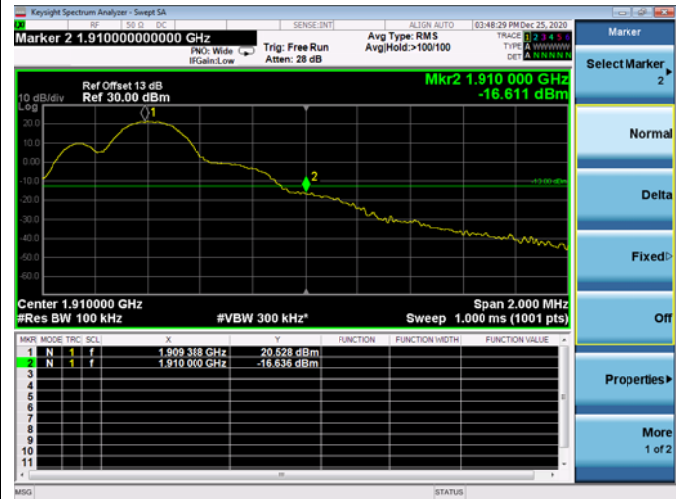

LTE Band 5B

Channel Bandwidth: 10MHz+10MHz

Low 1RB

High 1RB

Low FULL RB

High FULL RB

LTE ULCA_2A-4A PCC(2A)

Channel Bandwidth: 5MHz

Low 1RB

High 1RB

Low FULL RB

High FULL RB

LTE ULCA_2A-4A PCC(2A)

Channel Bandwidth:10MHz

Low 1RB

High 1RB

Low FULL RB

High FULL RB

LTE ULCA_2A-4A PCC(2A)

Channel Bandwidth: 15MHz

Low 1RB

High 1RB

Low FULL RB

High FULL RB

LTE ULCA_2A-4A PCC(2A)

Channel Bandwidth:20MHz

Low 1RB

High 1RB

Low FULL RB

High FULL RB

LTE ULCA_2A-4A SCC(4A)

Channel Bandwidth:5MHz