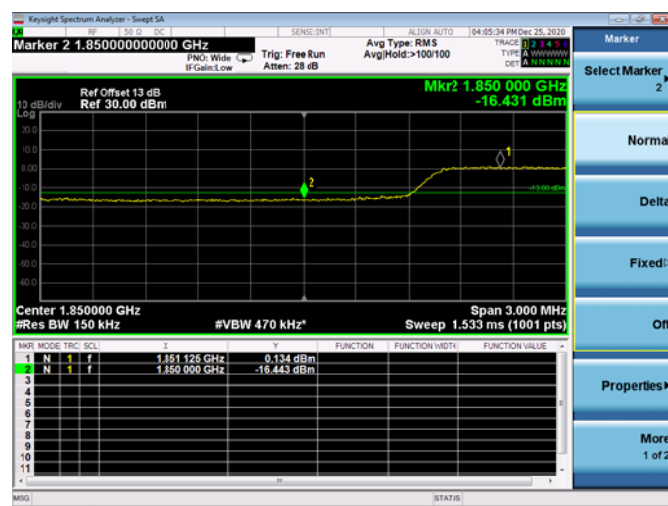

Low 1RB

High 1RB

Low FULL RB

High FULL RB

LTE ULCA_2A-4A PCC(2A)

Channel Bandwidth:10MHz

Low 1RB

High 1RB

Low FULL RB

High FULL RB

LTE ULCA_2A-4A PCC(2A)

Channel Bandwidth: 15MHz

Low 1RB

High 1RB

Low FULL RB

High FULL RB

LTE ULCA_2A-4A PCC(2A)

Channel Bandwidth:20MHz

Low 1RB

High 1RB

Low FULL RB

High FULL RB

LTE ULCA_2A-4A SCC(4A)

Channel Bandwidth:5MHz

Low 1RB

High 1RB

Low FULL RB

High FULL RB

LTE ULCA_2A-4A SCC(4A)

Channel Bandwidth:10MHz

Low 1RB

High 1RB