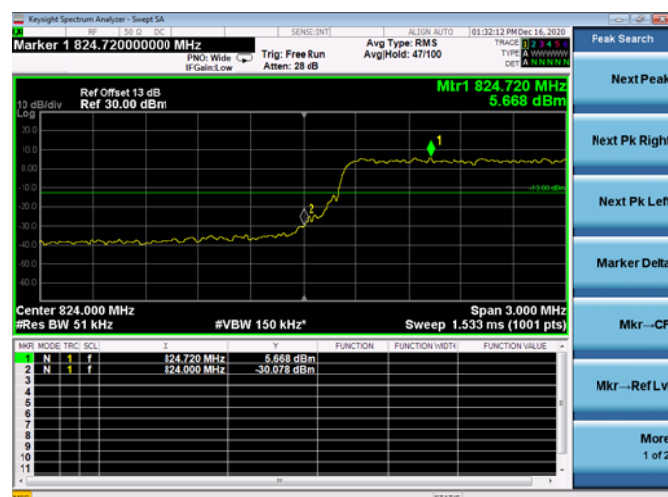

Low FULL RB

High FULL RB

LTE ULCA_2A-5A PCC(2A)

Channel Bandwidth:15MHz

Low 1RB

High 1RB

Low FULL RB

High FULL RB

LTE ULCA_2A-5A PCC(2A)

Channel Bandwidth:20MHz

Low 1RB

High 1RB

Low FULL RB

High FULL RB

LTE ULCA_2A-5A SCC(5A)

Channel Bandwidth:5MHz

Low 1RB

High 1RB

Low FULL RB

High FULL RB

LTE ULCA_2A-5A SCC(5A)

Channel Bandwidth:10MHz

Low 1RB

High 1RB

Low FULL RB

High FULL RB

LTE ULCA_2A-12A PCC(2A)

Channel Bandwidth:5MHz

Low 1RB

High 1RB

Low FULL RB

High FULL RB