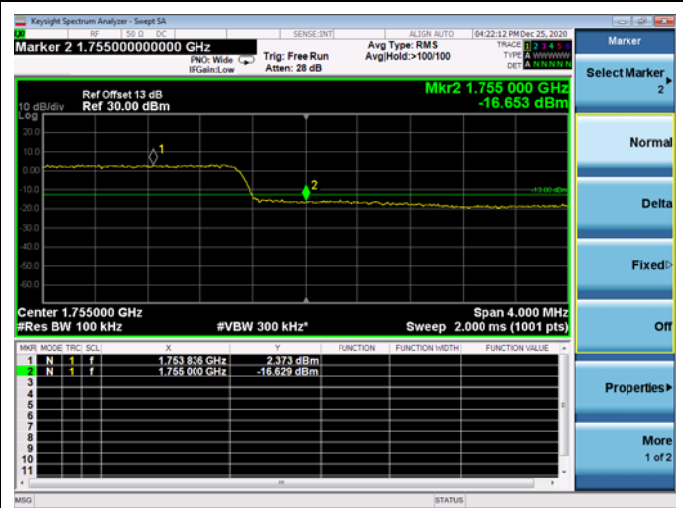

LTE ULCA_2A-4A PCC(2A)

Channel Bandwidth:20MHz

Low 1RB

High 1RB

Low FULL RB

High FULL RB

LTE ULCA_2A-4A SCC(4A)

Channel Bandwidth:5MHz

Low 1RB

High 1RB

Low FULL RB

High FULL RB

LTE ULCA_2A-4A SCC(4A)

Channel Bandwidth:10MHz

Low 1RB

High 1RB

Low FULL RB

High FULL RB

LTE ULCA_2A-4A SCC(4A)

Channel Bandwidth:15MHz

Low 1RB

High 1RB

Low FULL RB

High FULL RB

LTE ULCA_2A-4A SCC(4A)

Channel Bandwidth:20MHz

Low 1RB

High 1RB

Low FULL RB

High FULL RB

LTE ULCA_2A-5A PCC(2A)

Channel Bandwidth:5MHz