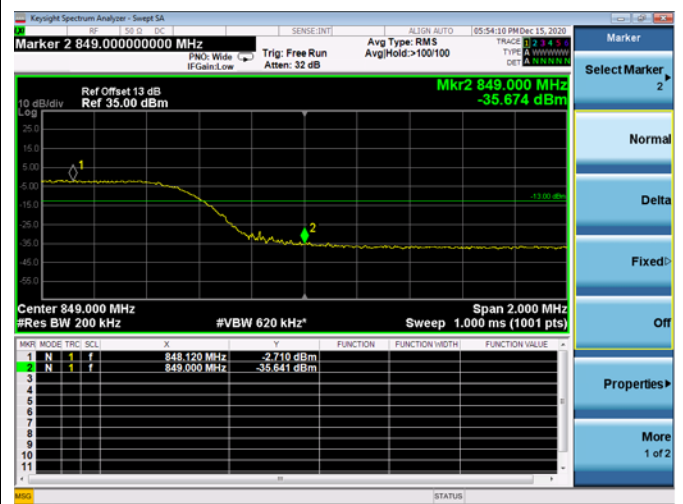

LTE Band 5B

Channel Bandwidth: 10MHz+10MHz

Low 1RB

High 1RB

Low FULL RB

High FULL RB

LTE ULCA_2A-4A PCC(2A)

Channel Bandwidth: 5MHz

Low 1RB

High 1RB

Low FULL RB

High FULL RB

LTE ULCA_2A-4A PCC(2A)

Channel Bandwidth:10MHz

Low 1RB

High 1RB

Low FULL RB

High FULL RB

LTE ULCA_2A-4A PCC(2A)

Channel Bandwidth: 15MHz

Low 1RB

High 1RB

Low FULL RB

High FULL RB

LTE ULCA_2A-4A PCC(2A)

Channel Bandwidth:20MHz

Low 1RB

High 1RB

Low FULL RB

High FULL RB

LTE ULCA_2A-4A SCC(4A)

Channel Bandwidth:5MHz