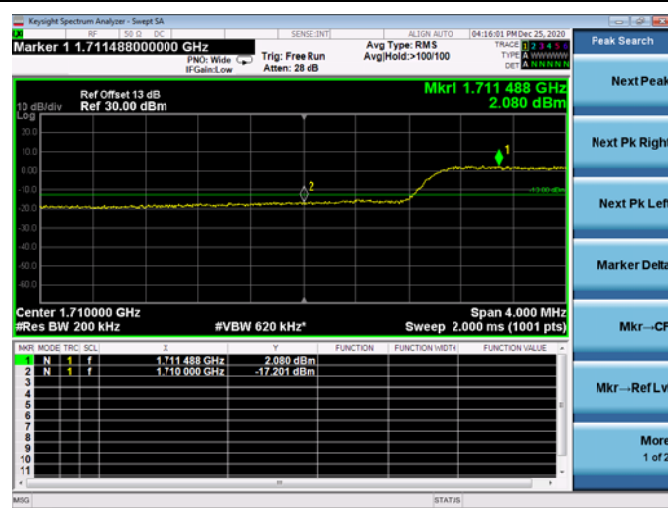

Low FULL RB

High FULL RB

LTE ULCA_2A-4A SCC(4A)

Channel Bandwidth:15MHz

Low 1RB

High 1RB

Low FULL RB

High FULL RB

LTE ULCA_2A-4A SCC(4A)

Channel Bandwidth:20MHz

Low 1RB

High 1RB

Low FULL RB

High FULL RB

LTE ULCA_2A-5A PCC(2A)

Channel Bandwidth:5MHz

Low 1RB

High 1RB

Low FULL RB

High FULL RB

LTE ULCA_2A-5A PCC(2A)

Channel Bandwidth:10MHz

Low 1RB

High 1RB

Low FULL RB

High FULL RB

LTE ULCA_2A-5A PCC(2A)

Channel Bandwidth:15MHz

Low 1RB

High 1RB

Low FULL RB

High FULL RB