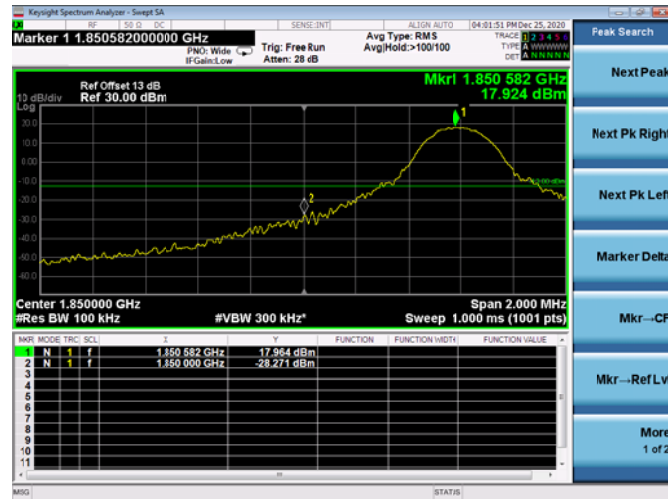

LTE Band 5B

Channel Bandwidth: 10MHz+10MHz

Low 1RB

High 1RB

Low FULL RB

High FULL RB

LTE ULCA_2A-4A PCC(2A)

Channel Bandwidth: 5MHz

Low 1RB

High 1RB

Low FULL RB

High FULL RB

LTE ULCA_2A-4A PCC(2A)

Channel Bandwidth:10MHz

Low 1RB

High 1RB

Low FULL RB

High FULL RB

LTE ULCA_2A-4A PCC(2A)

Channel Bandwidth: 15MHz

Low 1RB

High 1RB

Low FULL RB

High FULL RB

LTE ULCA_2A-4A PCC(2A)

Channel Bandwidth:20MHz

Low 1RB

High 1RB

Low FULL RB

High FULL RB

LTE ULCA_2A-4A SCC(4A)

Channel Bandwidth:5MHz