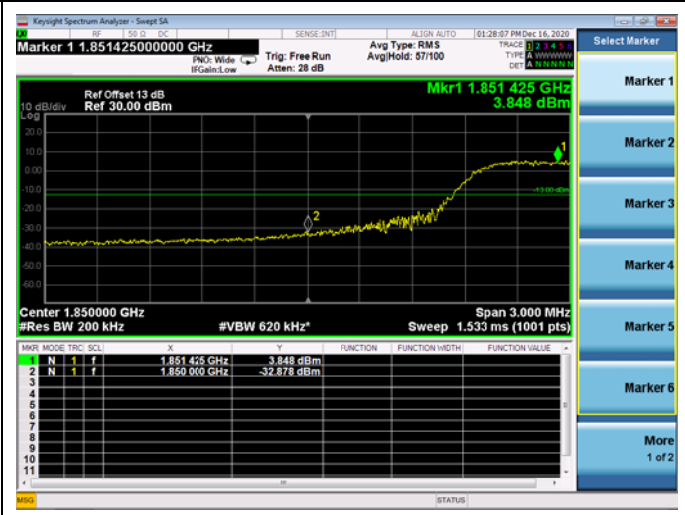

LTE ULCA_2A-5A PCC(2A)

Channel Bandwidth:20MHz

Low 1RB

High 1RB

Low FULL RB

High FULL RB

LTE ULCA_2A-5A SCC(5A)

Channel Bandwidth:5MHz

Low 1RB

High 1RB

Low FULL RB

High FULL RB

LTE ULCA_2A-5A SCC(5A)

Channel Bandwidth:10MHz

Low 1RB

High 1RB