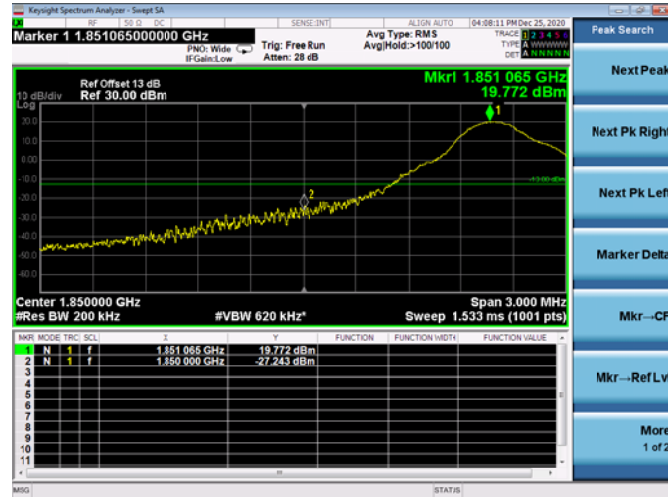

Low 1RB

High 1RB

Low FULL RB

High FULL RB

LTE ULCA_2A-4A PCC(2A)

Channel Bandwidth:10MHz

Low 1RB

High 1RB

Low FULL RB

High FULL RB

LTE ULCA_2A-4A PCC(2A)

Channel Bandwidth: 15MHz

Low 1RB

High 1RB

Low FULL RB

High FULL RB

LTE ULCA_2A-4A PCC(2A)

Channel Bandwidth:20MHz

Low 1RB

High 1RB

Low FULL RB

High FULL RB

LTE ULCA_2A-4A SCC(4A)

Channel Bandwidth:5MHz

Low 1RB

High 1RB

Low FULL RB

High FULL RB

LTE ULCA_2A-4A SCC(4A)

Channel Bandwidth:10MHz

Low 1RB

High 1RB