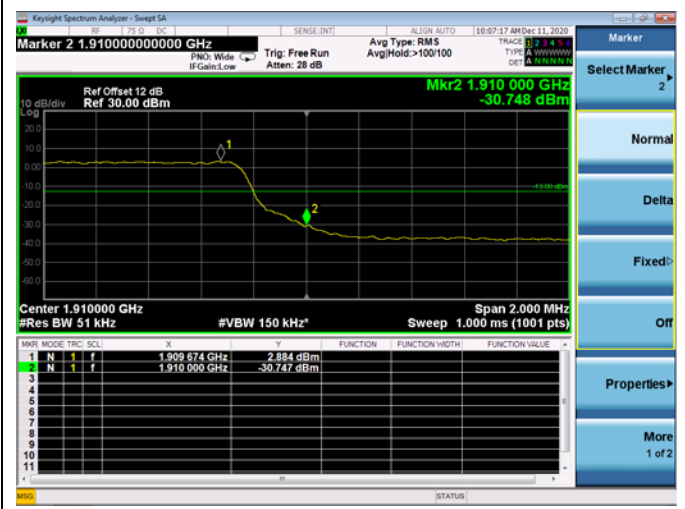

Low 1RB

High 1RB

Low FULL RB

High FULL RB

LTE ULCA_2A-5A SCC(5A)

Channel Bandwidth:10MHz

Low 1RB

High 1RB

Low FULL RB

High FULL RB

LTE ULCA_2A-12A PCC(2A)

Channel Bandwidth:5MHz

Low 1RB

High 1RB

Low FULL RB

High FULL RB

LTE ULCA_2A-12A PCC(2A)

Channel Bandwidth:10MHz

Low 1RB

High 1RB

Low FULL RB

High FULL RB

LTE ULCA_2A-12A PCC(2A)

Channel Bandwidth:15MHz