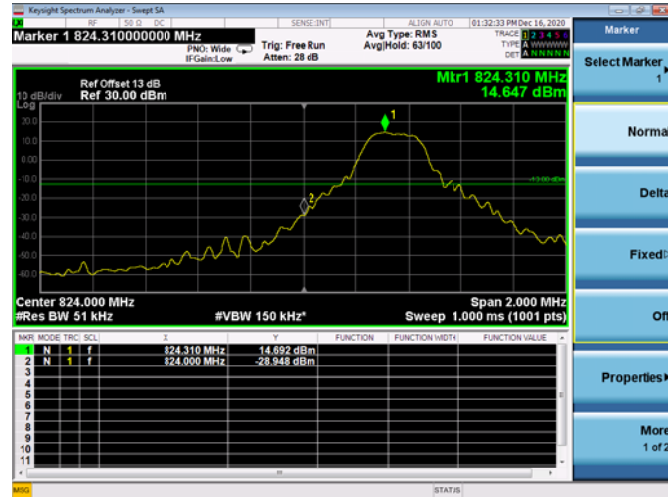

Low FULL RB

High FULL RB

LTE ULCA_2A-5A PCC(2A)

Channel Bandwidth:15MHz

Low 1RB

High 1RB

Low FULL RB

High FULL RB

LTE ULCA_2A-5A PCC(2A)

Channel Bandwidth:20MHz

Low 1RB

High 1RB

Low FULL RB

High FULL RB

LTE ULCA_2A-5A SCC(5A)

Channel Bandwidth:5MHz

Low 1RB

High 1RB

Low FULL RB

High FULL RB

LTE ULCA_2A-5A SCC(5A)

Channel Bandwidth:10MHz

Low 1RB

High 1RB

Low FULL RB

High FULL RB

LTE ULCA_2A-12A PCC(2A)

Channel Bandwidth:5MHz

Low 1RB

High 1RB

Low FULL RB

High FULL RB