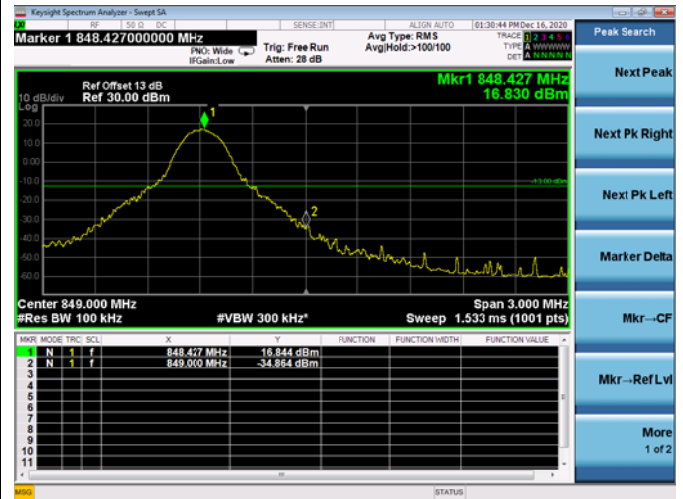

LTE ULCA_2A-5A PCC(2A)

Channel Bandwidth:20MHz

Low 1RB

High 1RB

Low FULL RB

High FULL RB

LTE ULCA_2A-5A SCC(5A)

Channel Bandwidth:5MHz

Low 1RB

High 1RB

Low FULL RB

High FULL RB

LTE ULCA_2A-5A SCC(5A)

Channel Bandwidth:10MHz

Low 1RB

High 1RB

Low FULL RB

High FULL RB

LTE ULCA_2A-12A PCC(2A)

Channel Bandwidth:5MHz

Low 1RB

High 1RB

Low FULL RB

High FULL RB

LTE ULCA_2A-12A PCC(2A)

Channel Bandwidth:10MHz

Low 1RB

High 1RB

Low FULL RB

High FULL RB

LTE ULCA_2A-12A PCC(2A)

Channel Bandwidth:15MHz