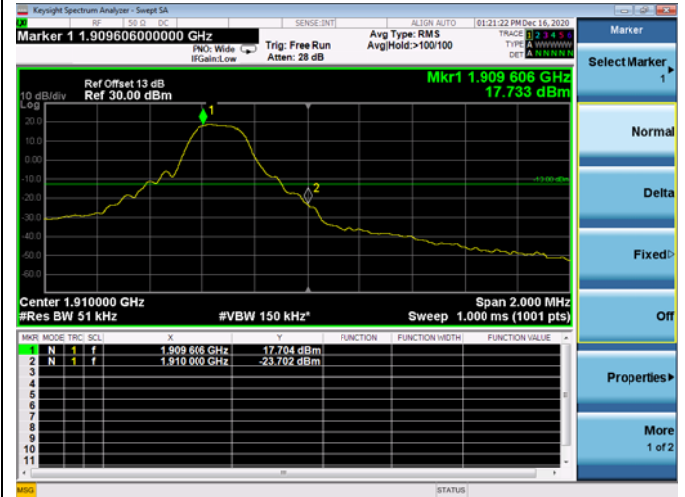

Low FULL RB

High FULL RB

LTE ULCA_2A-4A SCC(4A)

Channel Bandwidth:15MHz

Low 1RB

High 1RB

Low FULL RB

High FULL RB

LTE ULCA_2A-4A SCC(4A)

Channel Bandwidth:20MHz

Low 1RB

High 1RB

Low FULL RB

High FULL RB

LTE ULCA_2A-5A PCC(2A)

Channel Bandwidth:5MHz

Low 1RB

High 1RB

Low FULL RB

High FULL RB

LTE ULCA_2A-5A PCC(2A)

Channel Bandwidth:10MHz

Low 1RB

High 1RB

Low FULL RB

High FULL RB

LTE ULCA_2A-5A PCC(2A)

Channel Bandwidth:15MHz

Low 1RB

High 1RB

Low FULL RB

High FULL RB