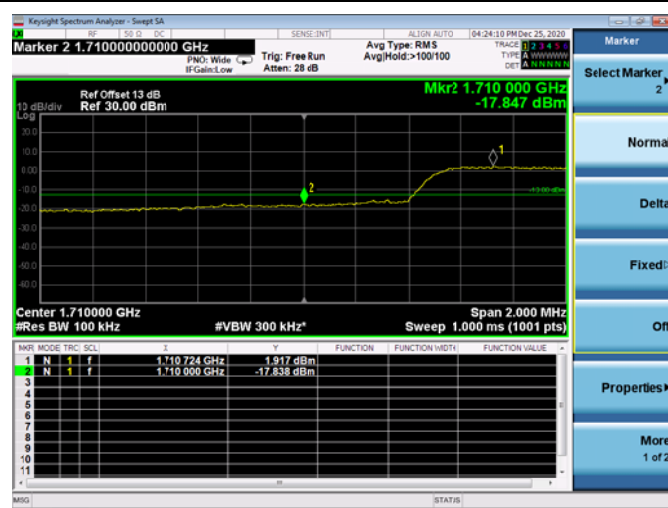

LTE ULCA_2A-4A PCC(2A)

Channel Bandwidth:20MHz

Low 1RB

High 1RB

Low FULL RB

High FULL RB

LTE ULCA_2A-4A SCC(4A)

Channel Bandwidth:5MHz

Low 1RB

High 1RB

Low FULL RB

High FULL RB

LTE ULCA_2A-4A SCC(4A)

Channel Bandwidth:10MHz

Low 1RB

High 1RB

Low FULL RB

High FULL RB

LTE ULCA_2A-4A SCC(4A)

Channel Bandwidth:15MHz

Low 1RB

High 1RB

Low FULL RB

High FULL RB

LTE ULCA_2A-4A SCC(4A)

Channel Bandwidth:20MHz

Low 1RB

High 1RB

Low FULL RB

High FULL RB

LTE ULCA_2A-5A PCC(2A)

Channel Bandwidth:5MHz