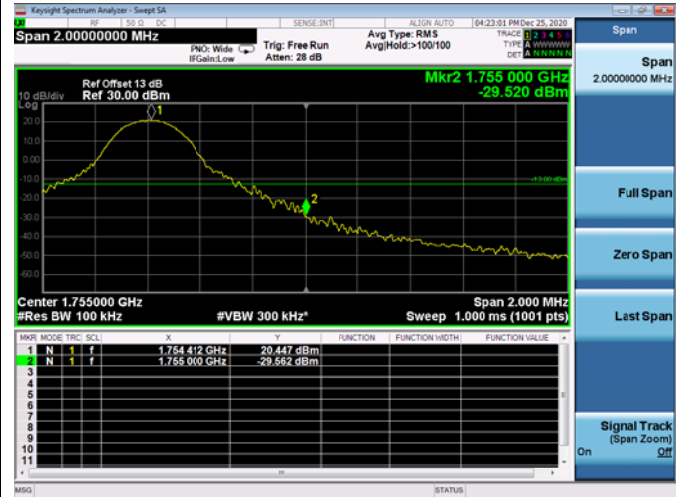

LTE ULCA_2A-4A PCC(2A)

Channel Bandwidth:20MHz

Low 1RB

High 1RB

Low FULL RB

High FULL RB

LTE ULCA_2A-4A SCC(4A)

Channel Bandwidth:5MHz

Low 1RB

High 1RB

Low FULL RB

High FULL RB

LTE ULCA_2A-4A SCC(4A)

Channel Bandwidth:10MHz

Low 1RB

High 1RB

Low FULL RB

High FULL RB

LTE ULCA_2A-4A SCC(4A)

Channel Bandwidth:15MHz

Low 1RB

High 1RB

Low FULL RB

High FULL RB

LTE ULCA_2A-4A SCC(4A)

Channel Bandwidth:20MHz

Low 1RB

High 1RB

Low FULL RB

High FULL RB

LTE ULCA_2A-5A PCC(2A)

Channel Bandwidth:5MHz