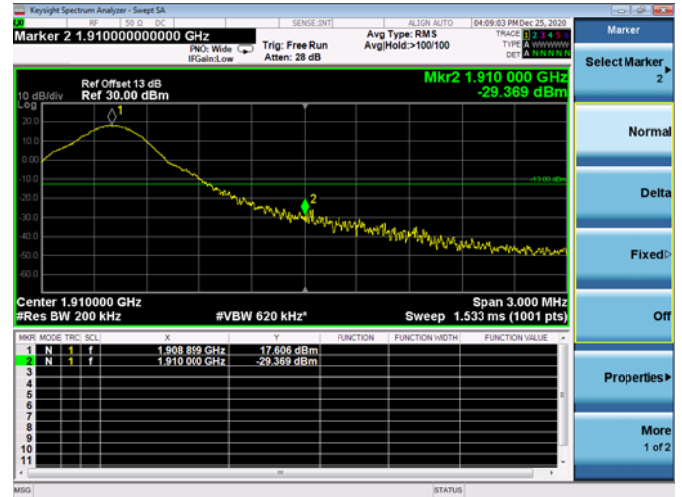

Low 1RB

High 1RB

Low FULL RB

High FULL RB

LTE ULCA_2A-4A PCC(2A)

Channel Bandwidth:10MHz

Low 1RB

High 1RB

Low FULL RB

High FULL RB

LTE ULCA_2A-4A PCC(2A)

Channel Bandwidth: 15MHz

Low 1RB

High 1RB

Low FULL RB

High FULL RB

LTE ULCA_2A-4A PCC(2A)

Channel Bandwidth:20MHz

Low 1RB

High 1RB

Low FULL RB

High FULL RB

LTE ULCA_2A-4A SCC(4A)

Channel Bandwidth:5MHz

Low 1RB

High 1RB

Low FULL RB

High FULL RB

LTE ULCA_2A-4A SCC(4A)

Channel Bandwidth:10MHz

Low 1RB

High 1RB