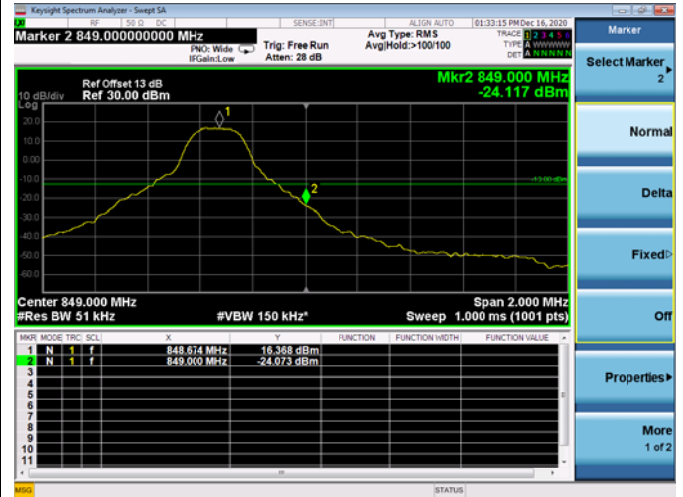

Low FULL RB

High FULL RB

LTE ULCA_2A-5A PCC(2A)

Channel Bandwidth:15MHz

Low 1RB

High 1RB

Low FULL RB

High FULL RB

LTE ULCA_2A-5A PCC(2A)

Channel Bandwidth:20MHz

Low 1RB

High 1RB

Low FULL RB

High FULL RB

LTE ULCA_2A-5A SCC(5A)

Channel Bandwidth:5MHz

Low 1RB

High 1RB

Low FULL RB

High FULL RB

LTE ULCA_2A-5A SCC(5A)

Channel Bandwidth:10MHz

Low 1RB

High 1RB

Low FULL RB

High FULL RB

LTE ULCA_2A-12A PCC(2A)

Channel Bandwidth:5MHz

Low 1RB

High 1RB

Low FULL RB

High FULL RB