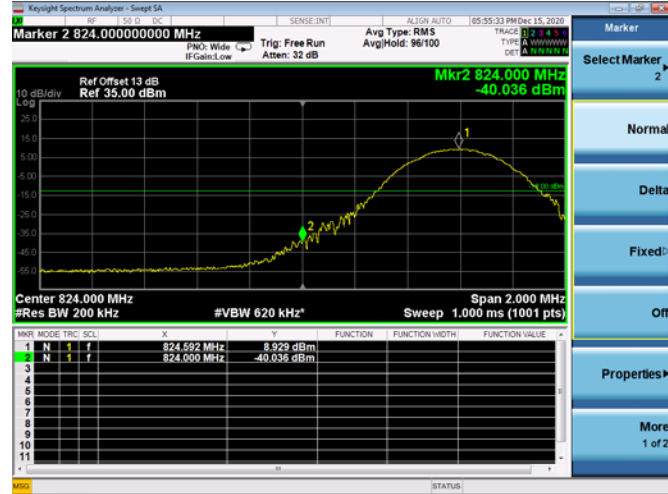

LTE Band 5B

Channel Bandwidth: 10MHz+10MHz

Low 1RB

High 1RB

Low FULL RB

High FULL RB

LTE ULCA_2A-4A PCC(2A)

Channel Bandwidth: 5MHz

Low 1RB

High 1RB

Low FULL RB

High FULL RB

LTE ULCA_2A-4A PCC(2A)

Channel Bandwidth:10MHz

Low 1RB

High 1RB

Low FULL RB

High FULL RB

LTE ULCA_2A-4A PCC(2A)

Channel Bandwidth: 15MHz

Low 1RB

High 1RB

Low FULL RB

High FULL RB

LTE ULCA_2A-4A PCC(2A)

Channel Bandwidth:20MHz

Low 1RB

High 1RB

Low FULL RB

High FULL RB

LTE ULCA_2A-4A SCC(4A)

Channel Bandwidth:5MHz