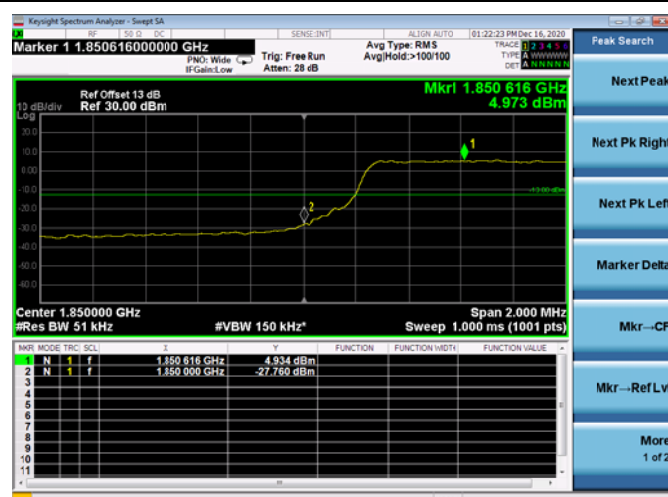

Low FULL RB

High FULL RB

LTE ULCA_2A-4A SCC(4A)

Channel Bandwidth:15MHz

Low 1RB

High 1RB

Low FULL RB

High FULL RB

LTE ULCA_2A-4A SCC(4A)

Channel Bandwidth:20MHz

Low 1RB

High 1RB

Low FULL RB

High FULL RB

LTE ULCA_2A-5A PCC(2A)

Channel Bandwidth:5MHz

Low 1RB

High 1RB

Low FULL RB

High FULL RB

LTE ULCA_2A-5A PCC(2A)

Channel Bandwidth:10MHz

Low 1RB

High 1RB

Low FULL RB

High FULL RB

LTE ULCA_2A-5A PCC(2A)

Channel Bandwidth:15MHz

Low 1RB

High 1RB

Low FULL RB

High FULL RB