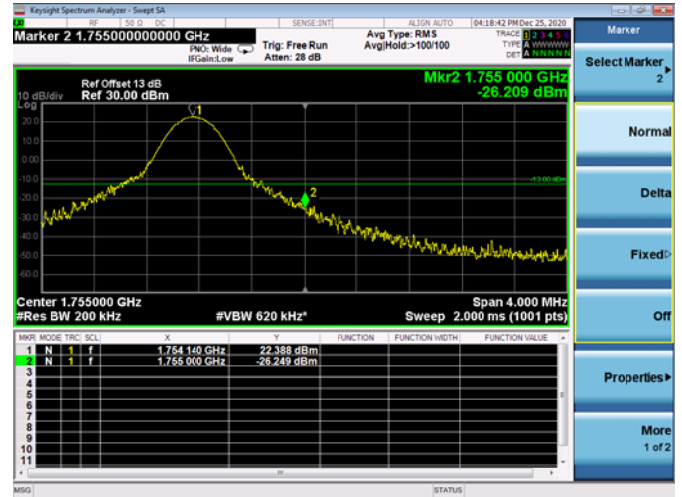

Low 1RB

High 1RB

Low FULL RB

High FULL RB

LTE ULCA_2A-4A SCC(4A)

Channel Bandwidth:10MHz

Low 1RB

High 1RB

Low FULL RB

High FULL RB

LTE ULCA_2A-4A SCC(4A)

Channel Bandwidth:15MHz

Low 1RB

High 1RB

Low FULL RB

High FULL RB

LTE ULCA_2A-4A SCC(4A)

Channel Bandwidth:20MHz

Low 1RB

High 1RB

Low FULL RB

High FULL RB

LTE ULCA_2A-5A PCC(2A)

Channel Bandwidth:5MHz

Low 1RB

High 1RB

Low FULL RB

High FULL RB

LTE ULCA_2A-5A PCC(2A)

Channel Bandwidth:10MHz

Low 1RB

High 1RB