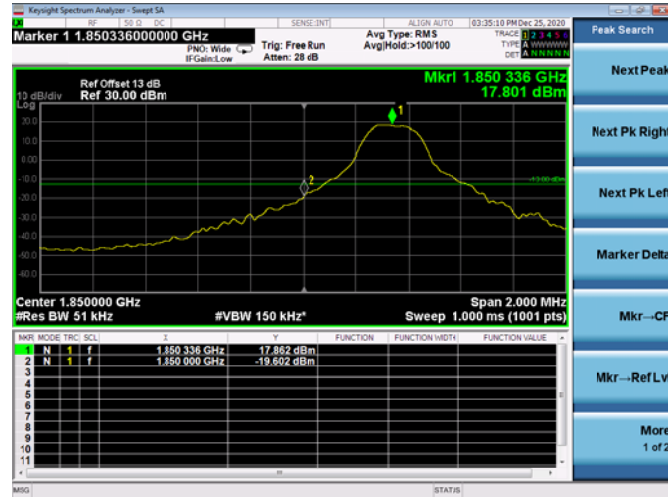

LTE Band 5B

Channel Bandwidth: 10MHz+10MHz

Low 1RB

High 1RB

Low FULL RB

High FULL RB

LTE ULCA_2A-4A PCC(2A)

Channel Bandwidth: 5MHz

Low 1RB

High 1RB

Low FULL RB

High FULL RB

LTE ULCA_2A-4A PCC(2A)

Channel Bandwidth:10MHz

Low 1RB

High 1RB

Low FULL RB

High FULL RB

LTE ULCA_2A-4A PCC(2A)

Channel Bandwidth: 15MHz

Low 1RB

High 1RB

Low FULL RB

High FULL RB

LTE ULCA_2A-4A PCC(2A)

Channel Bandwidth:20MHz

Low 1RB

High 1RB

Low FULL RB

High FULL RB

LTE ULCA_2A-4A SCC(4A)

Channel Bandwidth:5MHz