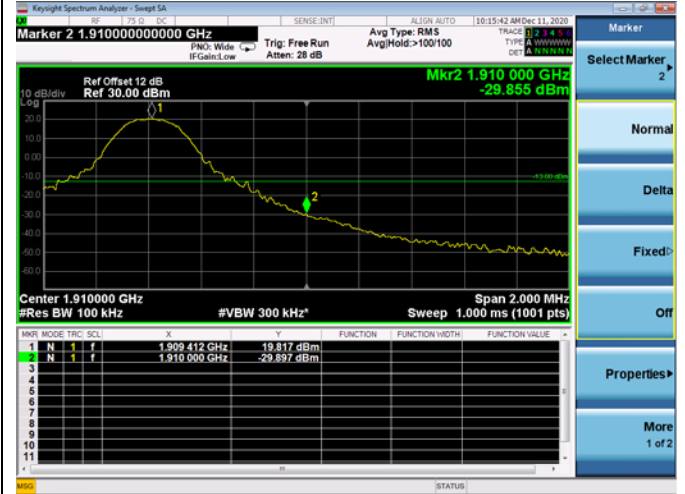

Low 1RB

High 1RB

Low FULL RB

High FULL RB

LTE ULCA_2A-5A SCC(5A)

Channel Bandwidth:10MHz

Low 1RB

High 1RB

Low FULL RB

High FULL RB

LTE ULCA_2A-12A PCC(2A)

Channel Bandwidth:5MHz

Low 1RB

High 1RB

Low FULL RB

High FULL RB

LTE ULCA_2A-12A PCC(2A)

Channel Bandwidth:10MHz

Low 1RB

High 1RB

Low FULL RB

High FULL RB

LTE ULCA_2A-12A PCC(2A)

Channel Bandwidth:15MHz