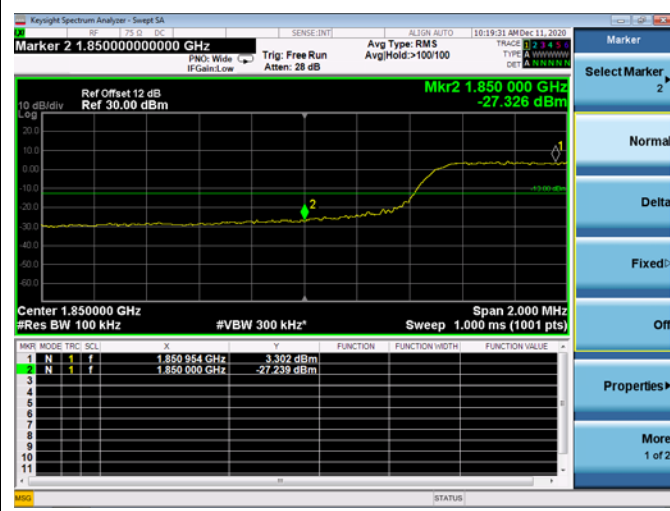

LTE ULCA_2A-12A PCC(2A)

Channel Bandwidth:10MHz

Low 1RB

High 1RB

Low FULL RB

High FULL RB

LTE ULCA_2A-12A PCC(2A)

Channel Bandwidth:15MHz

Low 1RB

High 1RB

Low FULL RB

High FULL RB