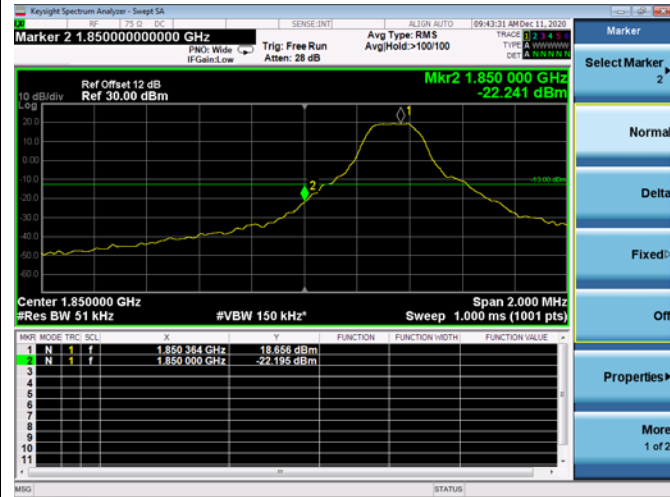

Low 1RB

High 1RB

Low FULL RB

High FULL RB

LTE ULCA_2A-5A SCC(5A)

Channel Bandwidth:10MHz

Low 1RB

High 1RB

Low FULL RB

High FULL RB

LTE ULCA_2A-12A PCC(2A)

Channel Bandwidth:5MHz

Low 1RB

High 1RB

Low FULL RB

High FULL RB

LTE ULCA_2A-12A PCC(2A)

Channel Bandwidth:10MHz

Low 1RB

High 1RB

Low FULL RB

High FULL RB

LTE ULCA_2A-12A PCC(2A)

Channel Bandwidth:15MHz