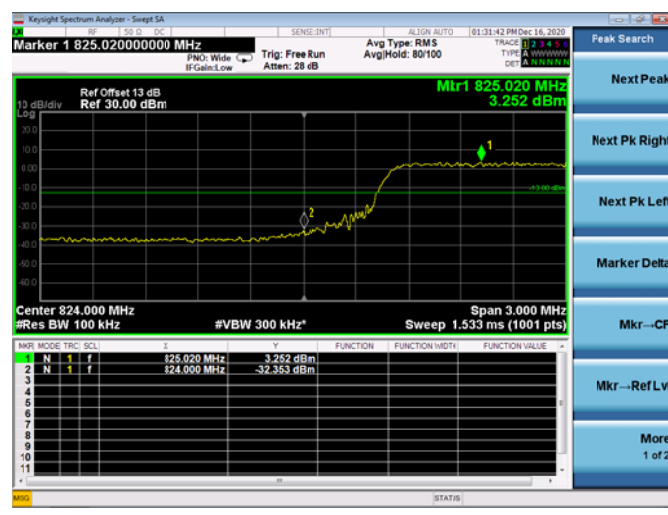

LTE ULCA_2A-5A PCC(2A)

Channel Bandwidth:20MHz

Low 1RB

High 1RB

Low FULL RB

High FULL RB

LTE ULCA_2A-5A SCC(5A)

Channel Bandwidth:5MHz

Low 1RB

High 1RB

Low FULL RB

High FULL RB

LTE ULCA_2A-5A SCC(5A)

Channel Bandwidth:10MHz

Low 1RB

High 1RB

Low FULL RB

High FULL RB

LTE ULCA_2A-12A PCC(2A)

Channel Bandwidth:5MHz

Low 1RB

High 1RB

Low FULL RB

High FULL RB