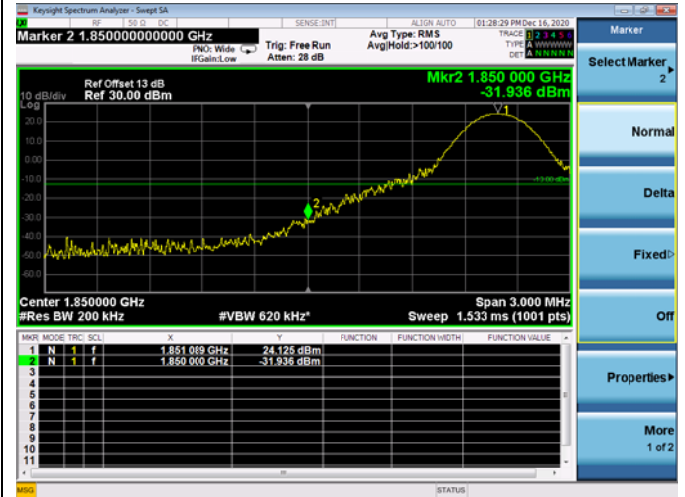

Low 1RB

High 1RB

Low FULL RB

High FULL RB

LTE ULCA_2A-5A PCC(2A)

Channel Bandwidth:10MHz

Low 1RB

High 1RB

Low FULL RB

High FULL RB

LTE ULCA_2A-5A PCC(2A)

Channel Bandwidth:15MHz

Low 1RB

High 1RB

Low FULL RB

High FULL RB

LTE ULCA_2A-5A PCC(2A)

Channel Bandwidth:20MHz

Low 1RB

High 1RB

Low FULL RB

High FULL RB

LTE ULCA_2A-5A SCC(5A)

Channel Bandwidth:5MHz

Low 1RB

High 1RB

Low FULL RB

High FULL RB

LTE ULCA_2A-5A SCC(5A)

Channel Bandwidth:10MHz

Low 1RB

High 1RB