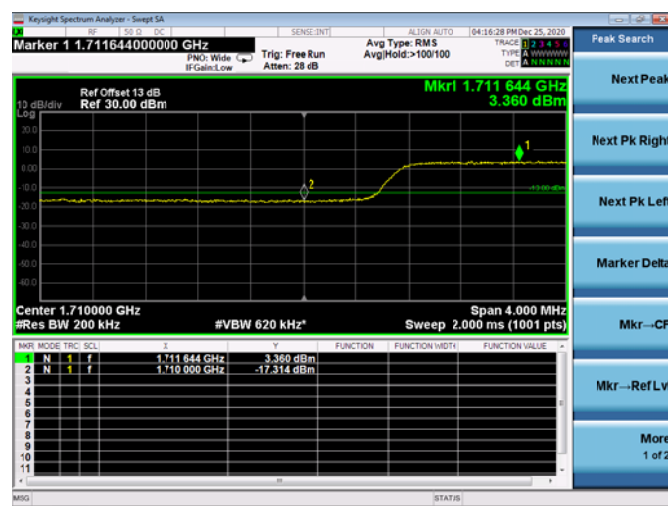

Low 1RB

High 1RB

Low FULL RB

High FULL RB

LTE ULCA_2A-4A SCC(4A)

Channel Bandwidth:10MHz

Low 1RB

High 1RB

Low FULL RB

High FULL RB

LTE ULCA_2A-4A SCC(4A)

Channel Bandwidth:15MHz

Low 1RB

High 1RB

Low FULL RB

High FULL RB

LTE ULCA_2A-4A SCC(4A)

Channel Bandwidth:20MHz

Low 1RB

High 1RB

Low FULL RB

High FULL RB

LTE ULCA_2A-5A PCC(2A)

Channel Bandwidth:5MHz

Low 1RB

High 1RB

Low FULL RB

High FULL RB

LTE ULCA_2A-5A PCC(2A)

Channel Bandwidth:10MHz

Low 1RB

High 1RB