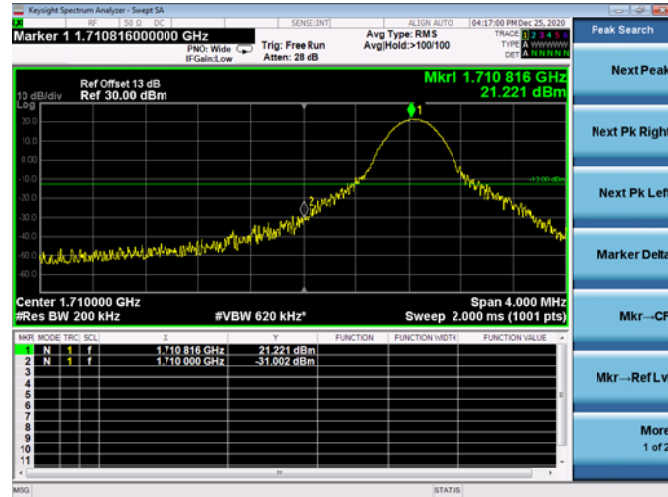

Low 1RB

High 1RB

Low FULL RB

High FULL RB

LTE ULCA_2A-4A SCC(4A)

Channel Bandwidth:10MHz

Low 1RB

High 1RB

Low FULL RB

High FULL RB

LTE ULCA_2A-4A SCC(4A)

Channel Bandwidth:15MHz

Low 1RB

High 1RB

Low FULL RB

High FULL RB

LTE ULCA_2A-4A SCC(4A)

Channel Bandwidth:20MHz

Low 1RB

High 1RB

Low FULL RB

High FULL RB

LTE ULCA_2A-5A PCC(2A)

Channel Bandwidth:5MHz

Low 1RB

High 1RB

Low FULL RB

High FULL RB

LTE ULCA_2A-5A PCC(2A)

Channel Bandwidth:10MHz

Low 1RB

High 1RB