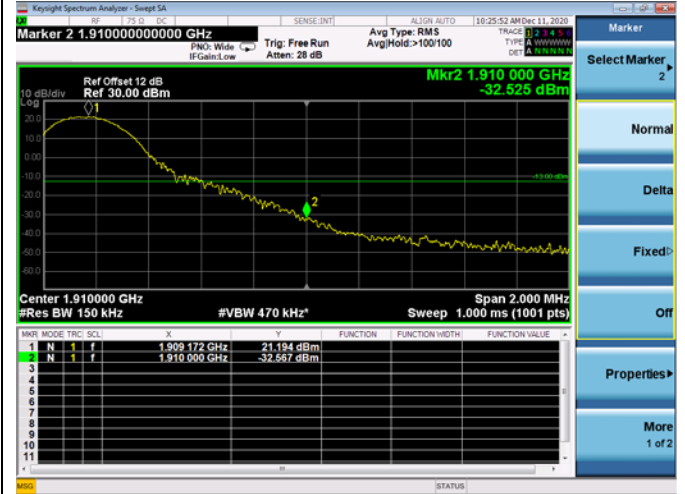

Low FULL RB

High FULL RB

LTE ULCA_2A-12A PCC(2A)

Channel Bandwidth:5MHz

Low 1RB

High 1RB

Low FULL RB

High FULL RB

LTE ULCA_2A-12A PCC(2A)

Channel Bandwidth:10MHz

Low 1RB

High 1RB

Low FULL RB

High FULL RB

LTE ULCA_2A-12A PCC(2A)

Channel Bandwidth:15MHz

Low 1RB

High 1RB

Low FULL RB

High FULL RB