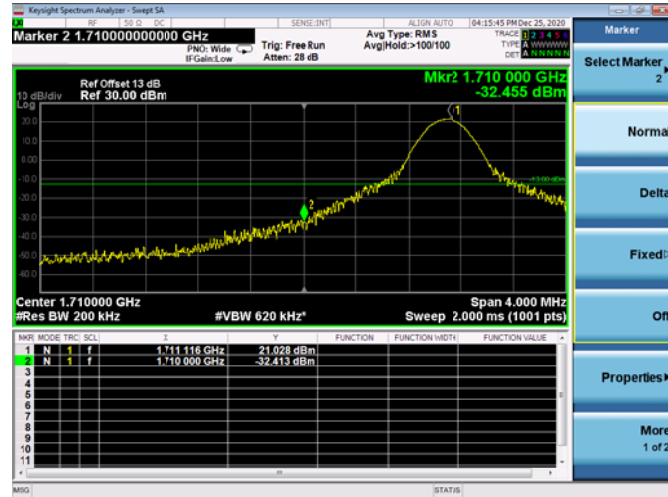

Low 1RB

High 1RB

Low FULL RB

High FULL RB

LTE ULCA_2A-4A SCC(4A)

Channel Bandwidth:10MHz

Low 1RB

High 1RB

Low FULL RB

High FULL RB

LTE ULCA_2A-4A SCC(4A)

Channel Bandwidth:15MHz

Low 1RB

High 1RB

Low FULL RB

High FULL RB

LTE ULCA_2A-4A SCC(4A)

Channel Bandwidth:20MHz

Low 1RB

High 1RB

Low FULL RB

High FULL RB

LTE ULCA_2A-5A PCC(2A)

Channel Bandwidth:5MHz

Low 1RB

High 1RB

Low FULL RB

High FULL RB

LTE ULCA_2A-5A PCC(2A)

Channel Bandwidth:10MHz

Low 1RB

High 1RB