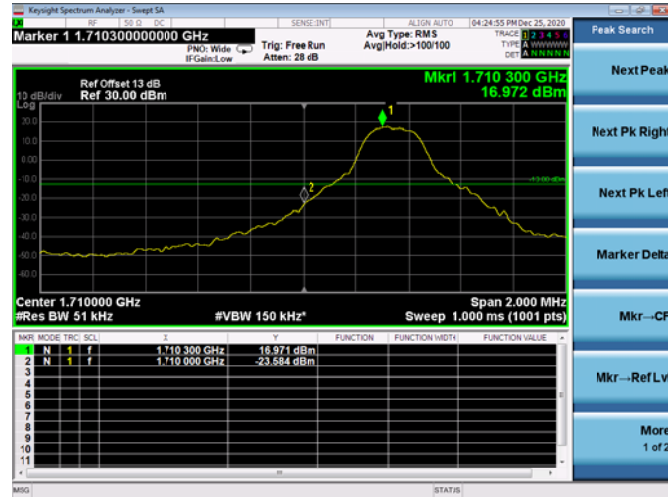

Low FULL RB

High FULL RB

LTE ULCA_2A-4A PCC(2A)

Channel Bandwidth: 15MHz

Low 1RB

High 1RB

Low FULL RB

High FULL RB

LTE ULCA_2A-4A PCC(2A)

Channel Bandwidth:20MHz

Low 1RB

High 1RB

Low FULL RB

High FULL RB

LTE ULCA_2A-4A SCC(4A)

Channel Bandwidth:5MHz

Low 1RB

High 1RB

Low FULL RB

High FULL RB

LTE ULCA_2A-4A SCC(4A)

Channel Bandwidth:10MHz

Low 1RB

High 1RB

Low FULL RB

High FULL RB

LTE ULCA_2A-4A SCC(4A)

Channel Bandwidth:15MHz

Low 1RB

High 1RB

Low FULL RB

High FULL RB