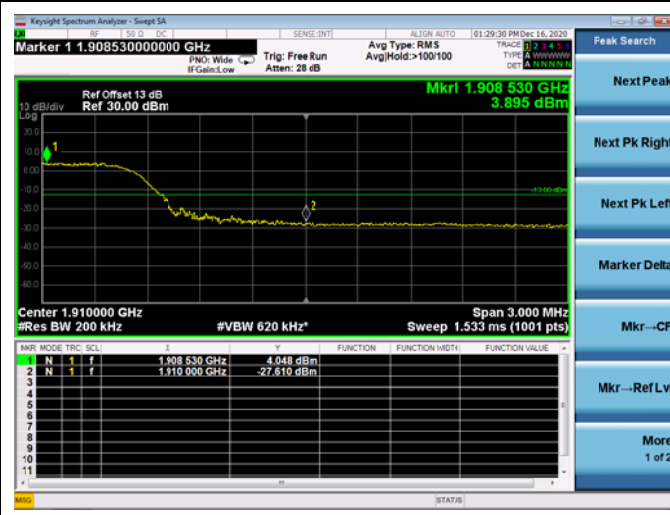

Low FULL RB

High FULL RB

LTE ULCA_2A-5A PCC(2A)

Channel Bandwidth:15MHz

Low 1RB

High 1RB

Low FULL RB

High FULL RB

LTE ULCA_2A-5A PCC(2A)

Channel Bandwidth:20MHz

Low 1RB

High 1RB

Low FULL RB

High FULL RB

LTE ULCA_2A-5A SCC(5A)

Channel Bandwidth:5MHz

Low 1RB

High 1RB

Low FULL RB

High FULL RB

LTE ULCA_2A-5A SCC(5A)

Channel Bandwidth:10MHz

Low 1RB

High 1RB