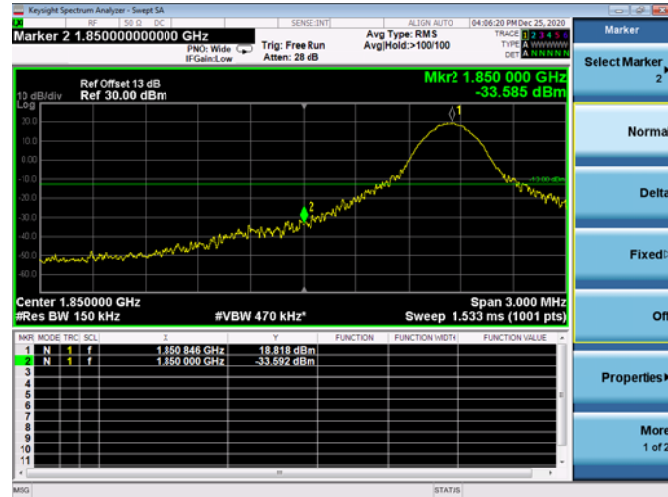

Low 1RB

High 1RB

Low FULL RB

High FULL RB

LTE ULCA_2A-4A PCC(2A)

Channel Bandwidth:10MHz

Low 1RB

High 1RB

Low FULL RB

High FULL RB

LTE ULCA_2A-4A PCC(2A)

Channel Bandwidth: 15MHz

Low 1RB

High 1RB

Low FULL RB

High FULL RB

LTE ULCA_2A-4A PCC(2A)

Channel Bandwidth:20MHz

Low 1RB

High 1RB

Low FULL RB

High FULL RB

LTE ULCA_2A-4A SCC(4A)

Channel Bandwidth:5MHz

Low 1RB

High 1RB

Low FULL RB

High FULL RB

LTE ULCA_2A-4A SCC(4A)

Channel Bandwidth:10MHz

Low 1RB

High 1RB