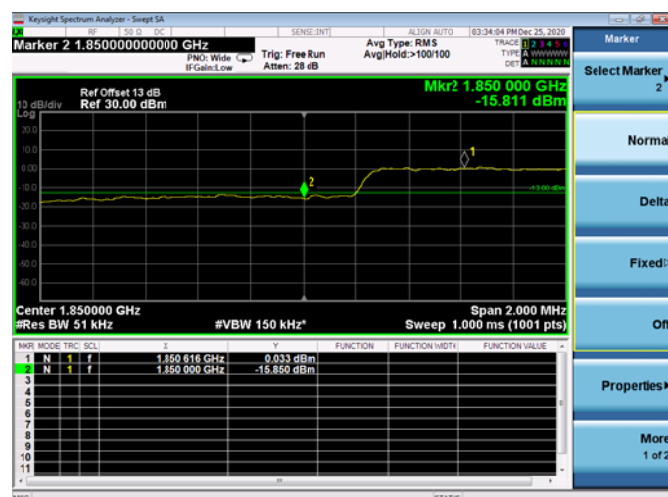

LTE Band 5B

Channel Bandwidth: 10MHz+10MHz

Low 1RB

High 1RB

Low FULL RB

High FULL RB

LTE ULCA_2A-4A PCC(2A)

Channel Bandwidth: 5MHz

Low 1RB

High 1RB

Low FULL RB

High FULL RB

LTE ULCA_2A-4A PCC(2A)

Channel Bandwidth:10MHz

Low 1RB

High 1RB

Low FULL RB

High FULL RB

LTE ULCA_2A-4A PCC(2A)

Channel Bandwidth: 15MHz

Low 1RB

High 1RB

Low FULL RB

High FULL RB

LTE ULCA_2A-4A PCC(2A)

Channel Bandwidth:20MHz

Low 1RB

High 1RB

Low FULL RB

High FULL RB

LTE ULCA_2A-4A SCC(4A)

Channel Bandwidth:5MHz