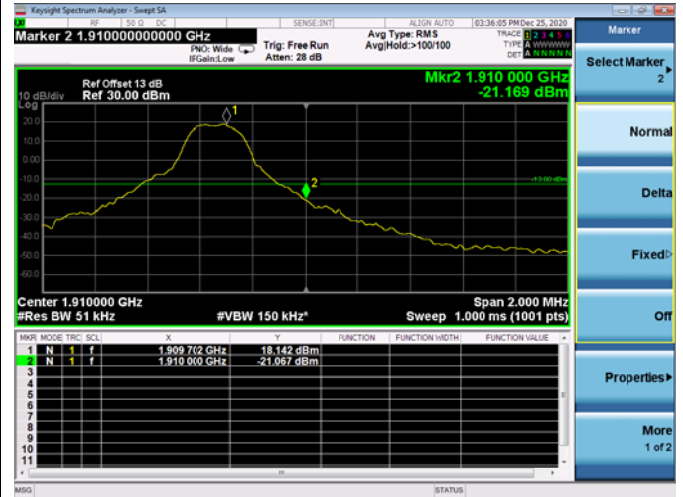

LTE Band 5B

Channel Bandwidth: 10MHz+10MHz

Low 1RB

High 1RB

Low FULL RB

High FULL RB

LTE ULCA_2A-4A PCC(2A)

Channel Bandwidth: 5MHz

Low 1RB

High 1RB

Low FULL RB

High FULL RB

LTE ULCA_2A-4A PCC(2A)

Channel Bandwidth:10MHz

Low 1RB

High 1RB

Low FULL RB

High FULL RB

LTE ULCA_2A-4A PCC(2A)

Channel Bandwidth: 15MHz

Low 1RB

High 1RB

Low FULL RB

High FULL RB

LTE ULCA_2A-4A PCC(2A)

Channel Bandwidth:20MHz

Low 1RB

High 1RB

Low FULL RB

High FULL RB

LTE ULCA_2A-4A SCC(4A)

Channel Bandwidth:5MHz