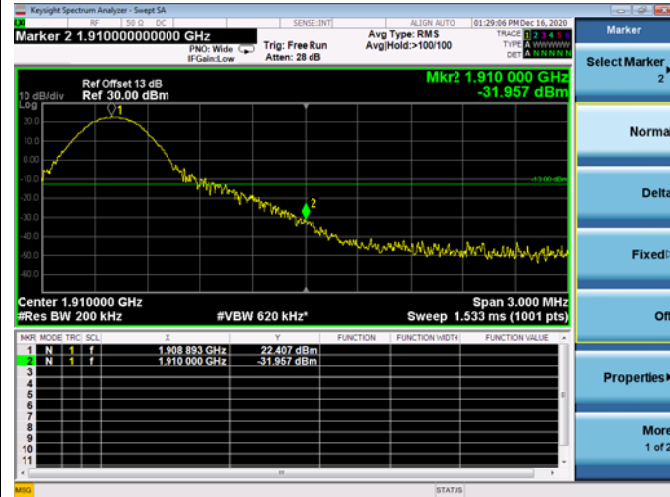

Low 1RB

High 1RB

Low FULL RB

High FULL RB

LTE ULCA_2A-5A PCC(2A)

Channel Bandwidth:10MHz

Low 1RB

High 1RB

Low FULL RB

High FULL RB

LTE ULCA_2A-5A PCC(2A)

Channel Bandwidth:15MHz

Low 1RB

High 1RB

Low FULL RB

High FULL RB

LTE ULCA_2A-5A PCC(2A)

Channel Bandwidth:20MHz

Low 1RB

High 1RB

Low FULL RB

High FULL RB

LTE ULCA_2A-5A SCC(5A)

Channel Bandwidth:5MHz

Low 1RB

High 1RB

Low FULL RB

High FULL RB

LTE ULCA_2A-5A SCC(5A)

Channel Bandwidth:10MHz

Low 1RB

High 1RB