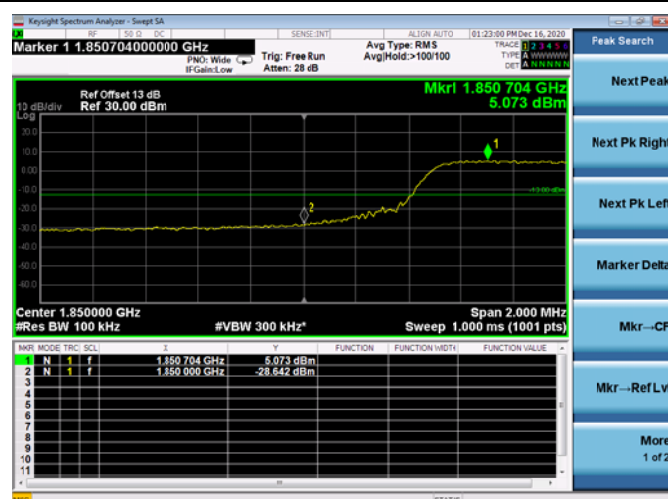

LTE ULCA_2A-4A SCC(4A)

Channel Bandwidth:20MHz

Low 1RB

High 1RB

Low FULL RB

High FULL RB

LTE ULCA_2A-5A PCC(2A)

Channel Bandwidth:5MHz

Low 1RB

High 1RB

Low FULL RB

High FULL RB

LTE ULCA_2A-5A PCC(2A)

Channel Bandwidth:10MHz

Low 1RB

High 1RB

Low FULL RB

High FULL RB

LTE ULCA_2A-5A PCC(2A)

Channel Bandwidth:15MHz

Low 1RB

High 1RB

Low FULL RB

High FULL RB

LTE ULCA_2A-5A PCC(2A)

Channel Bandwidth:20MHz

Low 1RB

High 1RB

Low FULL RB

High FULL RB

LTE ULCA_2A-5A SCC(5A)

Channel Bandwidth:5MHz