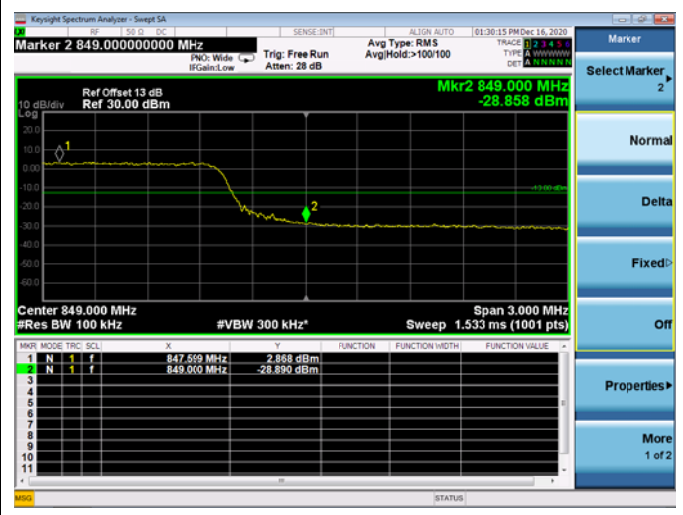

LTE ULCA_2A-5A PCC(2A)

Channel Bandwidth:20MHz

Low 1RB

High 1RB

Low FULL RB

High FULL RB

LTE ULCA_2A-5A SCC(5A)

Channel Bandwidth:5MHz

Low 1RB

High 1RB

Low FULL RB

High FULL RB

LTE ULCA_2A-5A SCC(5A)

Channel Bandwidth:10MHz

Low 1RB

High 1RB

Low FULL RB

High FULL RB

LTE ULCA_2A-12A PCC(2A)

Channel Bandwidth:5MHz

Low 1RB

High 1RB

Low FULL RB

High FULL RB