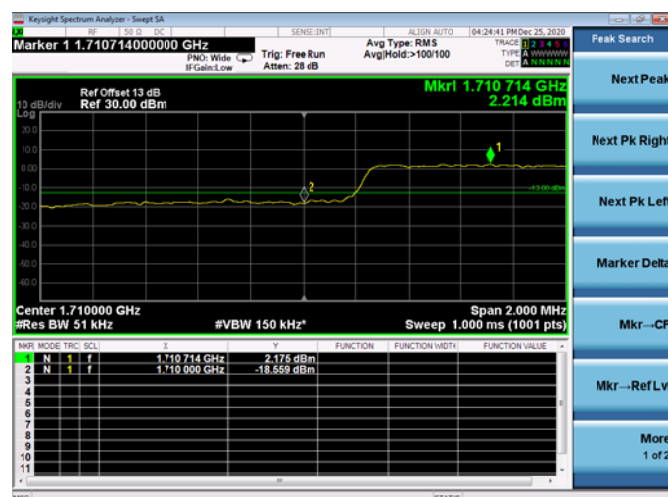

Low FULL RB

High FULL RB

LTE ULCA_2A-4A PCC(2A)

Channel Bandwidth: 15MHz

Low 1RB

High 1RB

Low FULL RB

High FULL RB

LTE ULCA_2A-4A PCC(2A)

Channel Bandwidth:20MHz

Low 1RB

High 1RB

Low FULL RB

High FULL RB

LTE ULCA_2A-4A SCC(4A)

Channel Bandwidth:5MHz

Low 1RB

High 1RB

Low FULL RB

High FULL RB

LTE ULCA_2A-4A SCC(4A)

Channel Bandwidth:10MHz

Low 1RB

High 1RB

Low FULL RB

High FULL RB

LTE ULCA_2A-4A SCC(4A)

Channel Bandwidth:15MHz

Low 1RB

High 1RB

Low FULL RB

High FULL RB