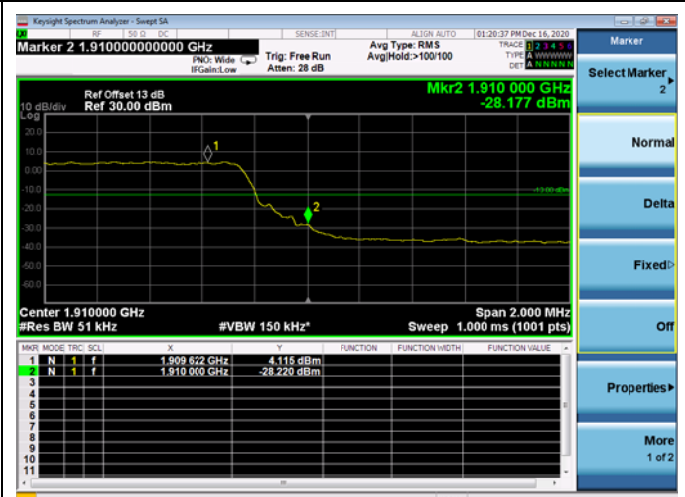

LTE ULCA_2A-4A SCC(4A)

Channel Bandwidth:20MHz

Low 1RB

High 1RB

Low FULL RB

High FULL RB

LTE ULCA_2A-5A PCC(2A)

Channel Bandwidth:5MHz

Low 1RB

High 1RB

Low FULL RB

High FULL RB

LTE ULCA_2A-5A PCC(2A)

Channel Bandwidth:10MHz

Low 1RB

High 1RB

Low FULL RB

High FULL RB

LTE ULCA_2A-5A PCC(2A)

Channel Bandwidth:15MHz

Low 1RB

High 1RB

Low FULL RB

High FULL RB

LTE ULCA_2A-5A PCC(2A)

Channel Bandwidth:20MHz

Low 1RB

High 1RB

Low FULL RB

High FULL RB

LTE ULCA_2A-5A SCC(5A)

Channel Bandwidth:5MHz