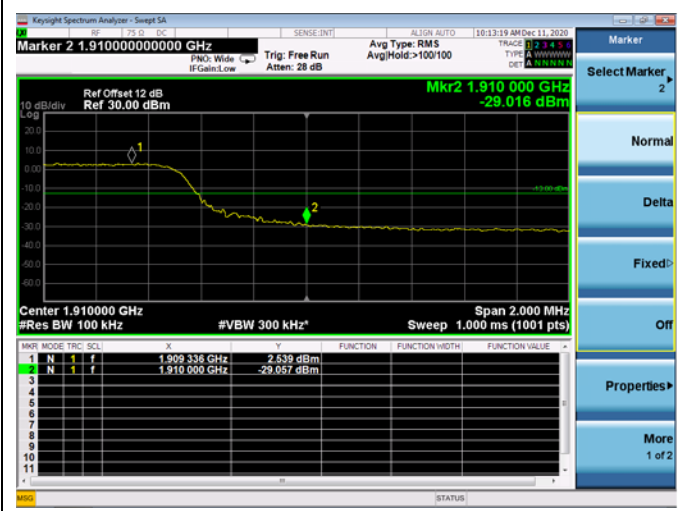

Low FULL RB

High FULL RB

LTE ULCA_2A-12A PCC(2A)

Channel Bandwidth:5MHz

Low 1RB

High 1RB

Low FULL RB

High FULL RB

LTE ULCA_2A-12A PCC(2A)

Channel Bandwidth:10MHz

Low 1RB

High 1RB

Low FULL RB

High FULL RB

LTE ULCA_2A-12A PCC(2A)

Channel Bandwidth:15MHz

Low 1RB

High 1RB

Low FULL RB

High FULL RB