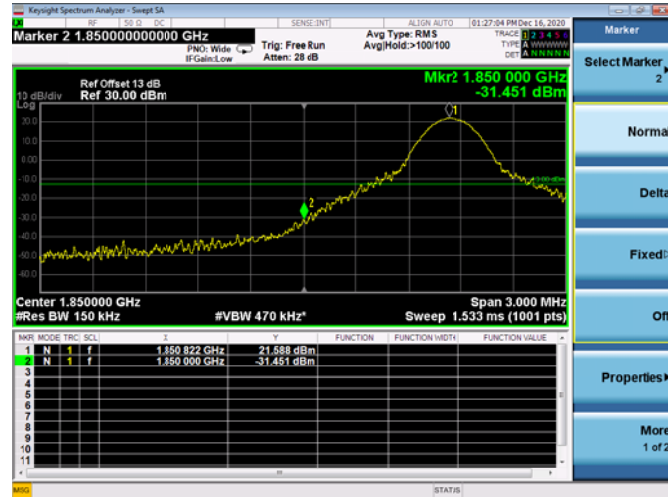

Low 1RB

High 1RB

Low FULL RB

High FULL RB

LTE ULCA_2A-5A PCC(2A)

Channel Bandwidth:10MHz

Low 1RB

High 1RB

Low FULL RB

High FULL RB

LTE ULCA_2A-5A PCC(2A)

Channel Bandwidth:15MHz

Low 1RB

High 1RB

Low FULL RB

High FULL RB

LTE ULCA_2A-5A PCC(2A)

Channel Bandwidth:20MHz

Low 1RB

High 1RB

Low FULL RB

High FULL RB

LTE ULCA_2A-5A SCC(5A)

Channel Bandwidth:5MHz

Low 1RB

High 1RB

Low FULL RB

High FULL RB

LTE ULCA_2A-5A SCC(5A)

Channel Bandwidth:10MHz

Low 1RB

High 1RB