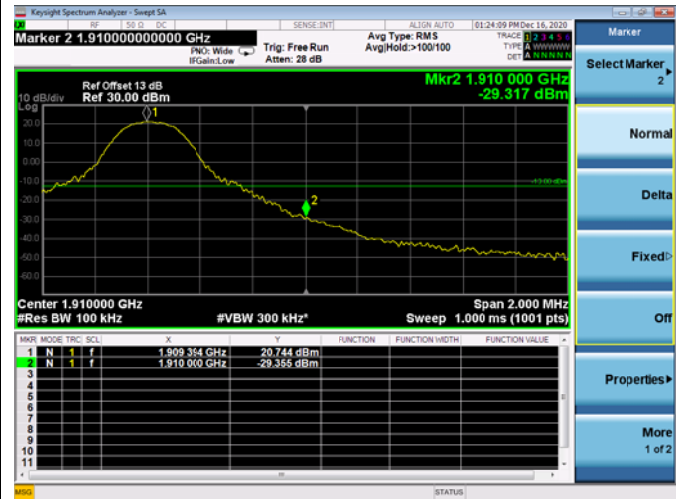

LTE ULCA_2A-4A SCC(4A)

Channel Bandwidth:20MHz

Low 1RB

High 1RB

Low FULL RB

High FULL RB

LTE ULCA_2A-5A PCC(2A)

Channel Bandwidth:5MHz

Low 1RB

High 1RB

Low FULL RB

High FULL RB

LTE ULCA_2A-5A PCC(2A)

Channel Bandwidth:10MHz

Low 1RB

High 1RB

Low FULL RB

High FULL RB

LTE ULCA_2A-5A PCC(2A)

Channel Bandwidth:15MHz

Low 1RB

High 1RB

Low FULL RB

High FULL RB

LTE ULCA_2A-5A PCC(2A)

Channel Bandwidth:20MHz

Low 1RB

High 1RB

Low FULL RB

High FULL RB

LTE ULCA_2A-5A SCC(5A)

Channel Bandwidth:5MHz