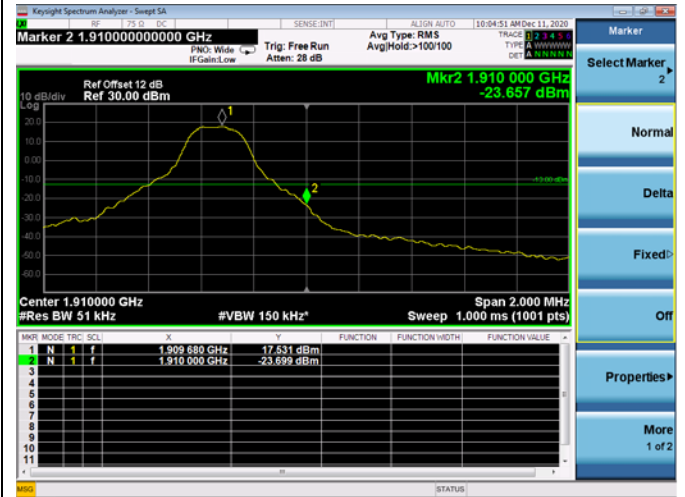

Low 1RB

High 1RB

Low FULL RB

High FULL RB

LTE ULCA_2A-5A SCC(5A)

Channel Bandwidth:10MHz

Low 1RB

High 1RB

Low FULL RB

High FULL RB

LTE ULCA_2A-12A PCC(2A)

Channel Bandwidth:5MHz

Low 1RB

High 1RB

Low FULL RB

High FULL RB

LTE ULCA_2A-12A PCC(2A)

Channel Bandwidth:10MHz

Low 1RB

High 1RB

Low FULL RB

High FULL RB

LTE ULCA_2A-12A PCC(2A)

Channel Bandwidth:15MHz