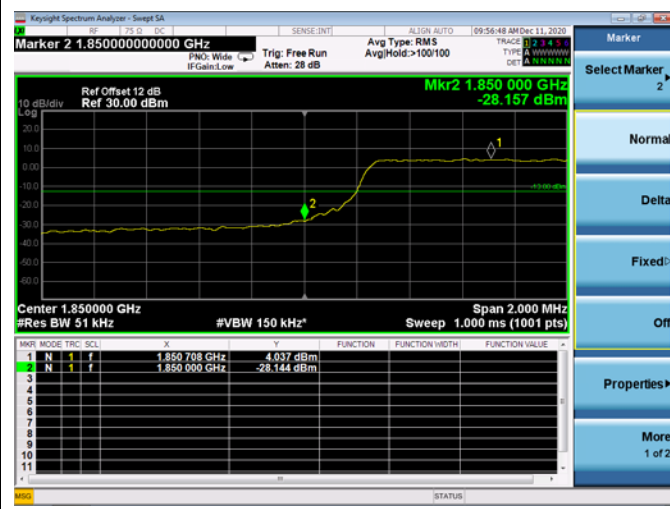

Low 1RB

High 1RB

Low FULL RB

High FULL RB

LTE ULCA_2A-5A SCC(5A)

Channel Bandwidth:10MHz

Low 1RB

High 1RB

Low FULL RB

High FULL RB

LTE ULCA_2A-12A PCC(2A)

Channel Bandwidth:5MHz

Low 1RB

High 1RB

Low FULL RB

High FULL RB

LTE ULCA_2A-12A PCC(2A)

Channel Bandwidth:10MHz

Low 1RB

High 1RB

Low FULL RB

High FULL RB

LTE ULCA_2A-12A PCC(2A)

Channel Bandwidth:15MHz