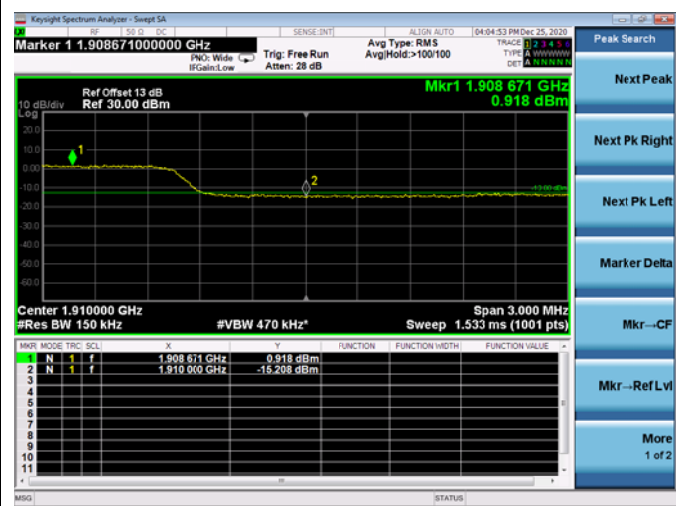

Low 1RB

High 1RB

Low FULL RB

High FULL RB

LTE ULCA_2A-4A PCC(2A)

Channel Bandwidth:10MHz

Low 1RB

High 1RB

Low FULL RB

High FULL RB

LTE ULCA_2A-4A PCC(2A)

Channel Bandwidth: 15MHz

Low 1RB

High 1RB

Low FULL RB

High FULL RB

LTE ULCA_2A-4A PCC(2A)

Channel Bandwidth:20MHz

Low 1RB

High 1RB

Low FULL RB

High FULL RB

LTE ULCA_2A-4A SCC(4A)

Channel Bandwidth:5MHz

Low 1RB

High 1RB

Low FULL RB

High FULL RB

LTE ULCA_2A-4A SCC(4A)

Channel Bandwidth:10MHz

Low 1RB

High 1RB