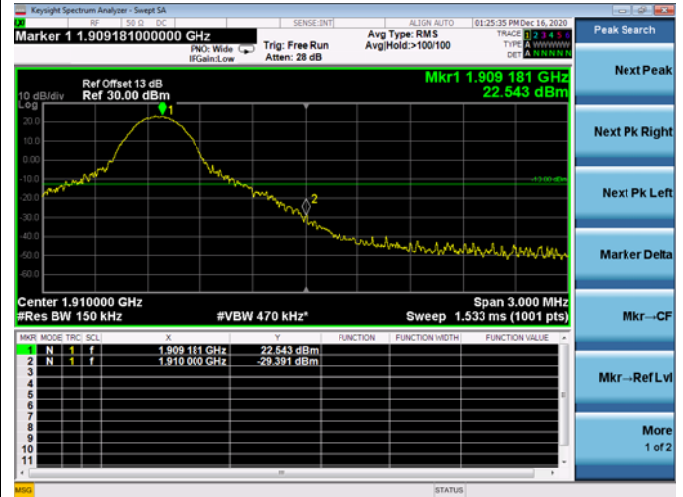

Low 1RB

High 1RB

Low FULL RB

High FULL RB

LTE ULCA_2A-5A PCC(2A)

Channel Bandwidth:10MHz

Low 1RB

High 1RB

Low FULL RB

High FULL RB

LTE ULCA_2A-5A PCC(2A)

Channel Bandwidth:15MHz

Low 1RB

High 1RB

Low FULL RB

High FULL RB

LTE ULCA_2A-5A PCC(2A)

Channel Bandwidth:20MHz

Low 1RB

High 1RB

Low FULL RB

High FULL RB

LTE ULCA_2A-5A SCC(5A)

Channel Bandwidth:5MHz

Low 1RB

High 1RB

Low FULL RB

High FULL RB

LTE ULCA_2A-5A SCC(5A)

Channel Bandwidth:10MHz

Low 1RB

High 1RB