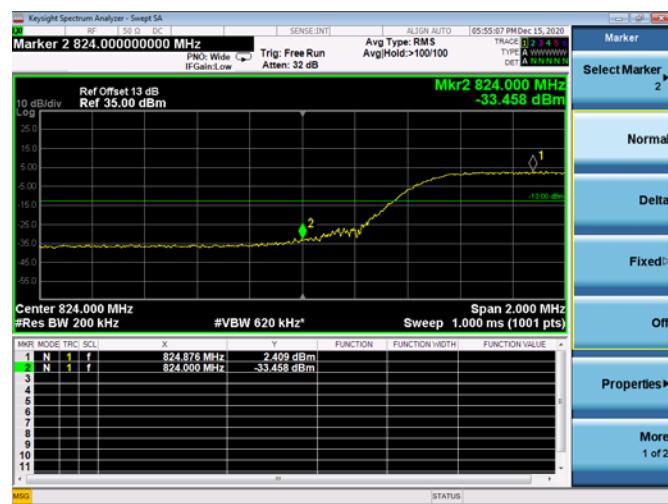

LTE Band 5B

Channel Bandwidth: 10MHz+10MHz

Low 1RB

High 1RB

Low FULL RB

High FULL RB

LTE ULCA_2A-4A PCC(2A)

Channel Bandwidth: 5MHz

Low 1RB

High 1RB

Low FULL RB

High FULL RB

LTE ULCA_2A-4A PCC(2A)

Channel Bandwidth:10MHz

Low 1RB

High 1RB

Low FULL RB

High FULL RB

LTE ULCA_2A-4A PCC(2A)

Channel Bandwidth: 15MHz

Low 1RB

High 1RB

Low FULL RB

High FULL RB

LTE ULCA_2A-4A PCC(2A)

Channel Bandwidth:20MHz

Low 1RB

High 1RB

Low FULL RB

High FULL RB

LTE ULCA_2A-4A SCC(4A)

Channel Bandwidth:5MHz