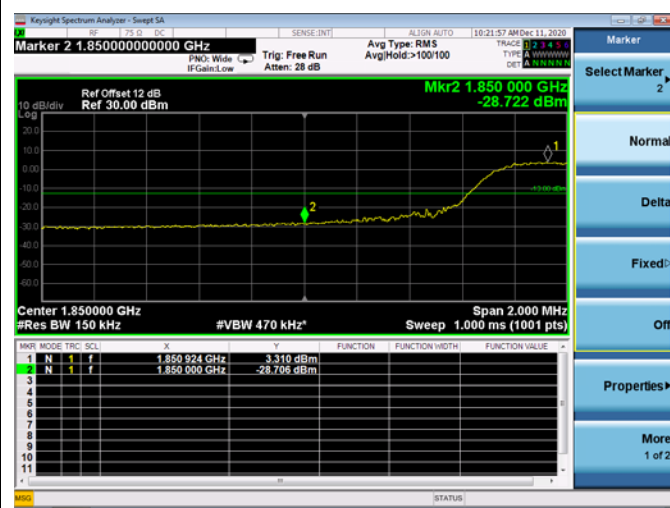

Low FULL RB

High FULL RB

LTE ULCA_2A-12A PCC(2A)

Channel Bandwidth:5MHz

Low 1RB

High 1RB

Low FULL RB

High FULL RB

LTE ULCA_2A-12A PCC(2A)

Channel Bandwidth:10MHz

Low 1RB

High 1RB

Low FULL RB

High FULL RB

LTE ULCA_2A-12A PCC(2A)

Channel Bandwidth:15MHz

Low 1RB

High 1RB

Low FULL RB

High FULL RB