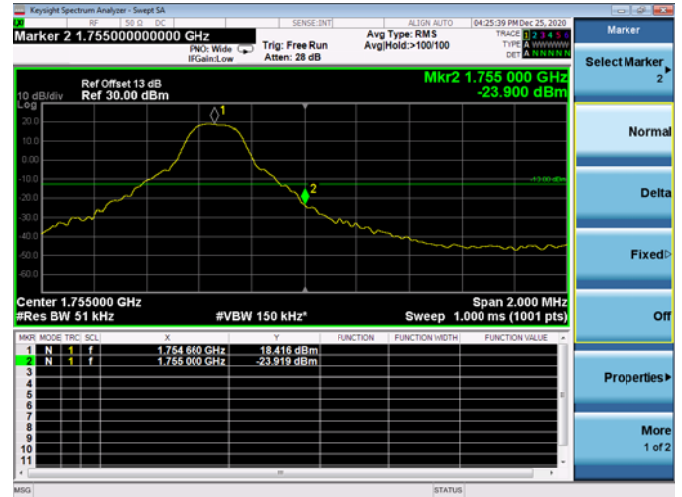

Low FULL RB

High FULL RB

LTE ULCA_2A-4A PCC(2A)

Channel Bandwidth: 15MHz

Low 1RB

High 1RB

Low FULL RB

High FULL RB

LTE ULCA_2A-4A PCC(2A)

Channel Bandwidth:20MHz

Low 1RB

High 1RB

Low FULL RB

High FULL RB

LTE ULCA_2A-4A SCC(4A)

Channel Bandwidth:5MHz

Low 1RB

High 1RB

Low FULL RB

High FULL RB

LTE ULCA_2A-4A SCC(4A)

Channel Bandwidth:10MHz

Low 1RB

High 1RB

Low FULL RB

High FULL RB

LTE ULCA_2A-4A SCC(4A)

Channel Bandwidth:15MHz

Low 1RB

High 1RB

Low FULL RB

High FULL RB