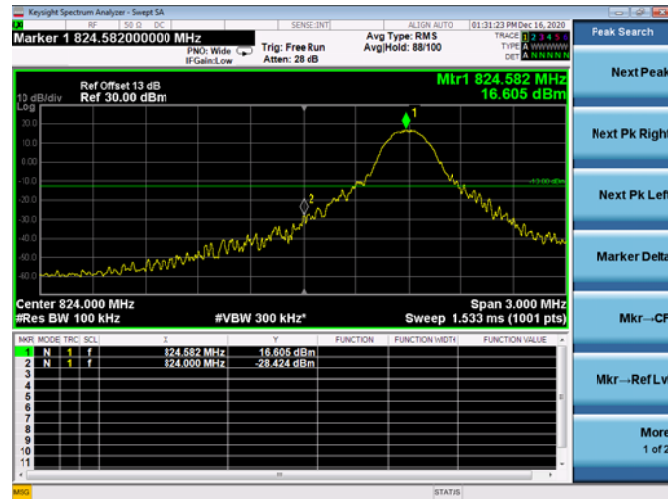

LTE ULCA_2A-5A PCC(2A)

Channel Bandwidth:20MHz

Low 1RB

High 1RB

Low FULL RB

High FULL RB

LTE ULCA_2A-5A SCC(5A)

Channel Bandwidth:5MHz

Low 1RB

High 1RB

Low FULL RB

High FULL RB

LTE ULCA_2A-5A SCC(5A)

Channel Bandwidth:10MHz

Low 1RB

High 1RB

Low FULL RB

High FULL RB

LTE ULCA_2A-12A PCC(2A)

Channel Bandwidth:5MHz

Low 1RB

High 1RB

Low FULL RB

High FULL RB

LTE ULCA_2A-12A PCC(2A)

Channel Bandwidth:10MHz

Low 1RB

High 1RB

Low FULL RB

High FULL RB

LTE ULCA_2A-12A PCC(2A)

Channel Bandwidth:15MHz