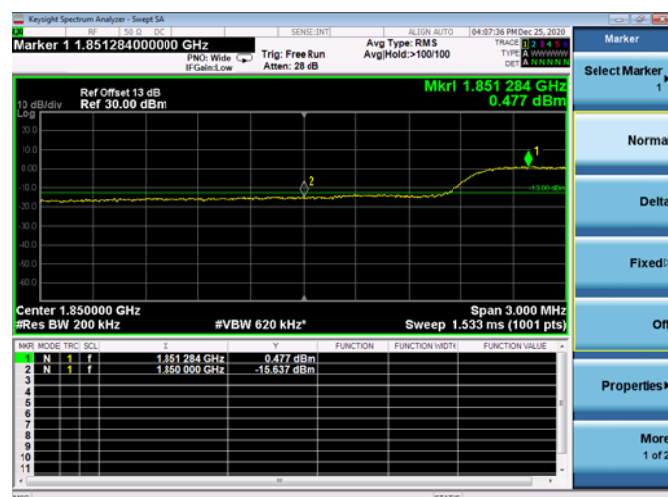

Low FULL RB

High FULL RB

LTE ULCA_2A-4A PCC(2A)

Channel Bandwidth: 15MHz

Low 1RB

High 1RB

Low FULL RB

High FULL RB

LTE ULCA_2A-4A PCC(2A)

Channel Bandwidth:20MHz

Low 1RB

High 1RB

Low FULL RB

High FULL RB

LTE ULCA_2A-4A SCC(4A)

Channel Bandwidth:5MHz

Low 1RB

High 1RB

Low FULL RB

High FULL RB

LTE ULCA_2A-4A SCC(4A)

Channel Bandwidth:10MHz

Low 1RB

High 1RB

Low FULL RB

High FULL RB

LTE ULCA_2A-4A SCC(4A)

Channel Bandwidth:15MHz

Low 1RB

High 1RB

Low FULL RB

High FULL RB