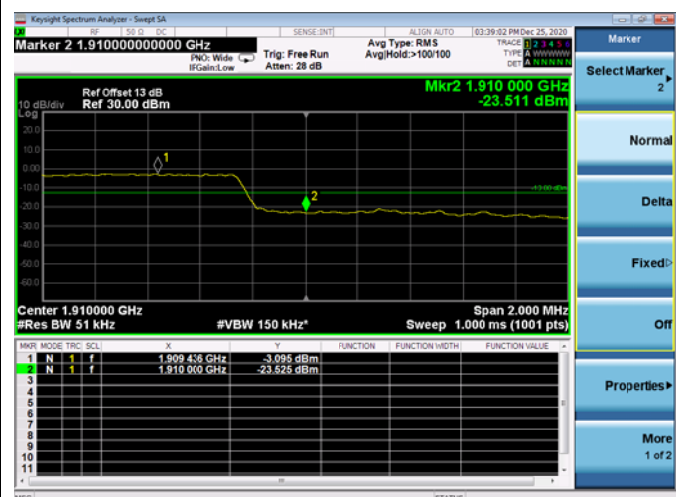

LTE Band 5B

Channel Bandwidth: 10MHz+10MHz

Low 1RB

High 1RB

Low FULL RB

High FULL RB

LTE ULCA_2A-4A PCC(2A)

Channel Bandwidth: 5MHz

Low 1RB

High 1RB

Low FULL RB

High FULL RB

LTE ULCA_2A-4A PCC(2A)

Channel Bandwidth:10MHz

Low 1RB

High 1RB

Low FULL RB

High FULL RB

LTE ULCA_2A-4A PCC(2A)

Channel Bandwidth: 15MHz

Low 1RB

High 1RB

Low FULL RB

High FULL RB

LTE ULCA_2A-4A PCC(2A)

Channel Bandwidth:20MHz

Low 1RB

High 1RB

Low FULL RB

High FULL RB

LTE ULCA_2A-4A SCC(4A)

Channel Bandwidth:5MHz