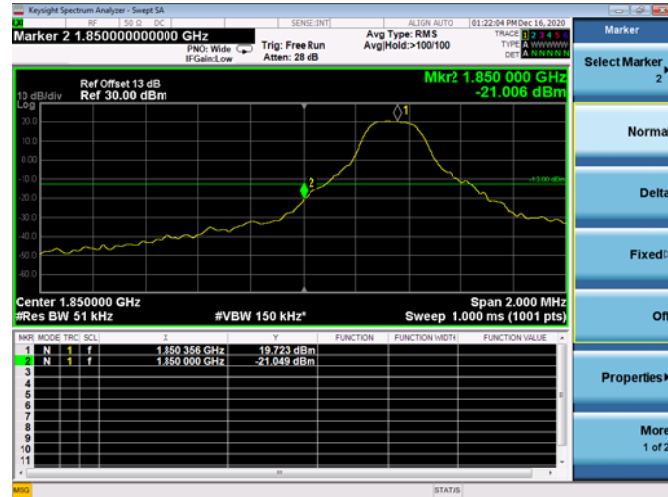

Low FULL RB

High FULL RB

LTE ULCA_2A-4A SCC(4A)

Channel Bandwidth:15MHz

Low 1RB

High 1RB

Low FULL RB

High FULL RB

LTE ULCA_2A-4A SCC(4A)

Channel Bandwidth:20MHz

Low 1RB

High 1RB

Low FULL RB

High FULL RB

LTE ULCA_2A-5A PCC(2A)

Channel Bandwidth:5MHz

Low 1RB

High 1RB

Low FULL RB

High FULL RB

LTE ULCA_2A-5A PCC(2A)

Channel Bandwidth:10MHz

Low 1RB

High 1RB

Low FULL RB

High FULL RB

LTE ULCA_2A-5A PCC(2A)

Channel Bandwidth:15MHz

Low 1RB

High 1RB

Low FULL RB

High FULL RB