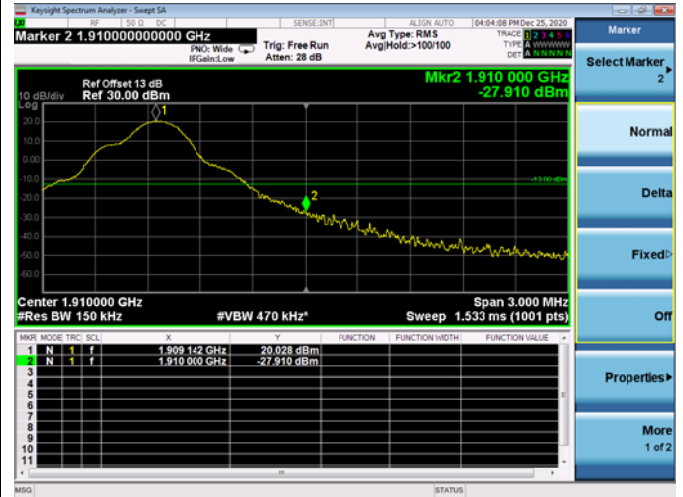

Low 1RB

High 1RB

Low FULL RB

High FULL RB

LTE ULCA_2A-4A PCC(2A)

Channel Bandwidth:10MHz

Low 1RB

High 1RB

Low FULL RB

High FULL RB

LTE ULCA_2A-4A PCC(2A)

Channel Bandwidth: 15MHz

Low 1RB

High 1RB

Low FULL RB

High FULL RB

LTE ULCA_2A-4A PCC(2A)

Channel Bandwidth:20MHz

Low 1RB

High 1RB

Low FULL RB

High FULL RB

LTE ULCA_2A-4A SCC(4A)

Channel Bandwidth:5MHz

Low 1RB

High 1RB

Low FULL RB

High FULL RB

LTE ULCA_2A-4A SCC(4A)

Channel Bandwidth:10MHz

Low 1RB

High 1RB