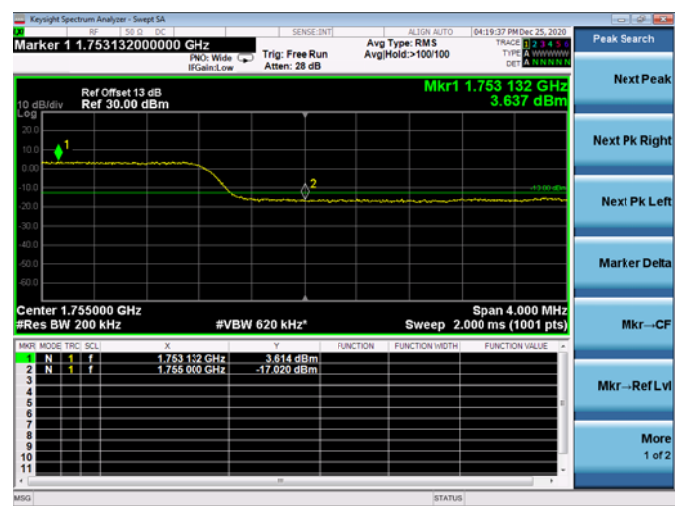

Low 1RB

High 1RB

Low FULL RB

High FULL RB

LTE ULCA_2A-4A SCC(4A)

Channel Bandwidth:10MHz

Low 1RB

High 1RB

Low FULL RB

High FULL RB

LTE ULCA_2A-4A SCC(4A)

Channel Bandwidth:15MHz

Low 1RB

High 1RB

Low FULL RB

High FULL RB

LTE ULCA_2A-4A SCC(4A)

Channel Bandwidth:20MHz

Low 1RB

High 1RB

Low FULL RB

High FULL RB

LTE ULCA_2A-5A PCC(2A)

Channel Bandwidth:5MHz

Low 1RB

High 1RB

Low FULL RB

High FULL RB

LTE ULCA_2A-5A PCC(2A)

Channel Bandwidth:10MHz

Low 1RB

High 1RB